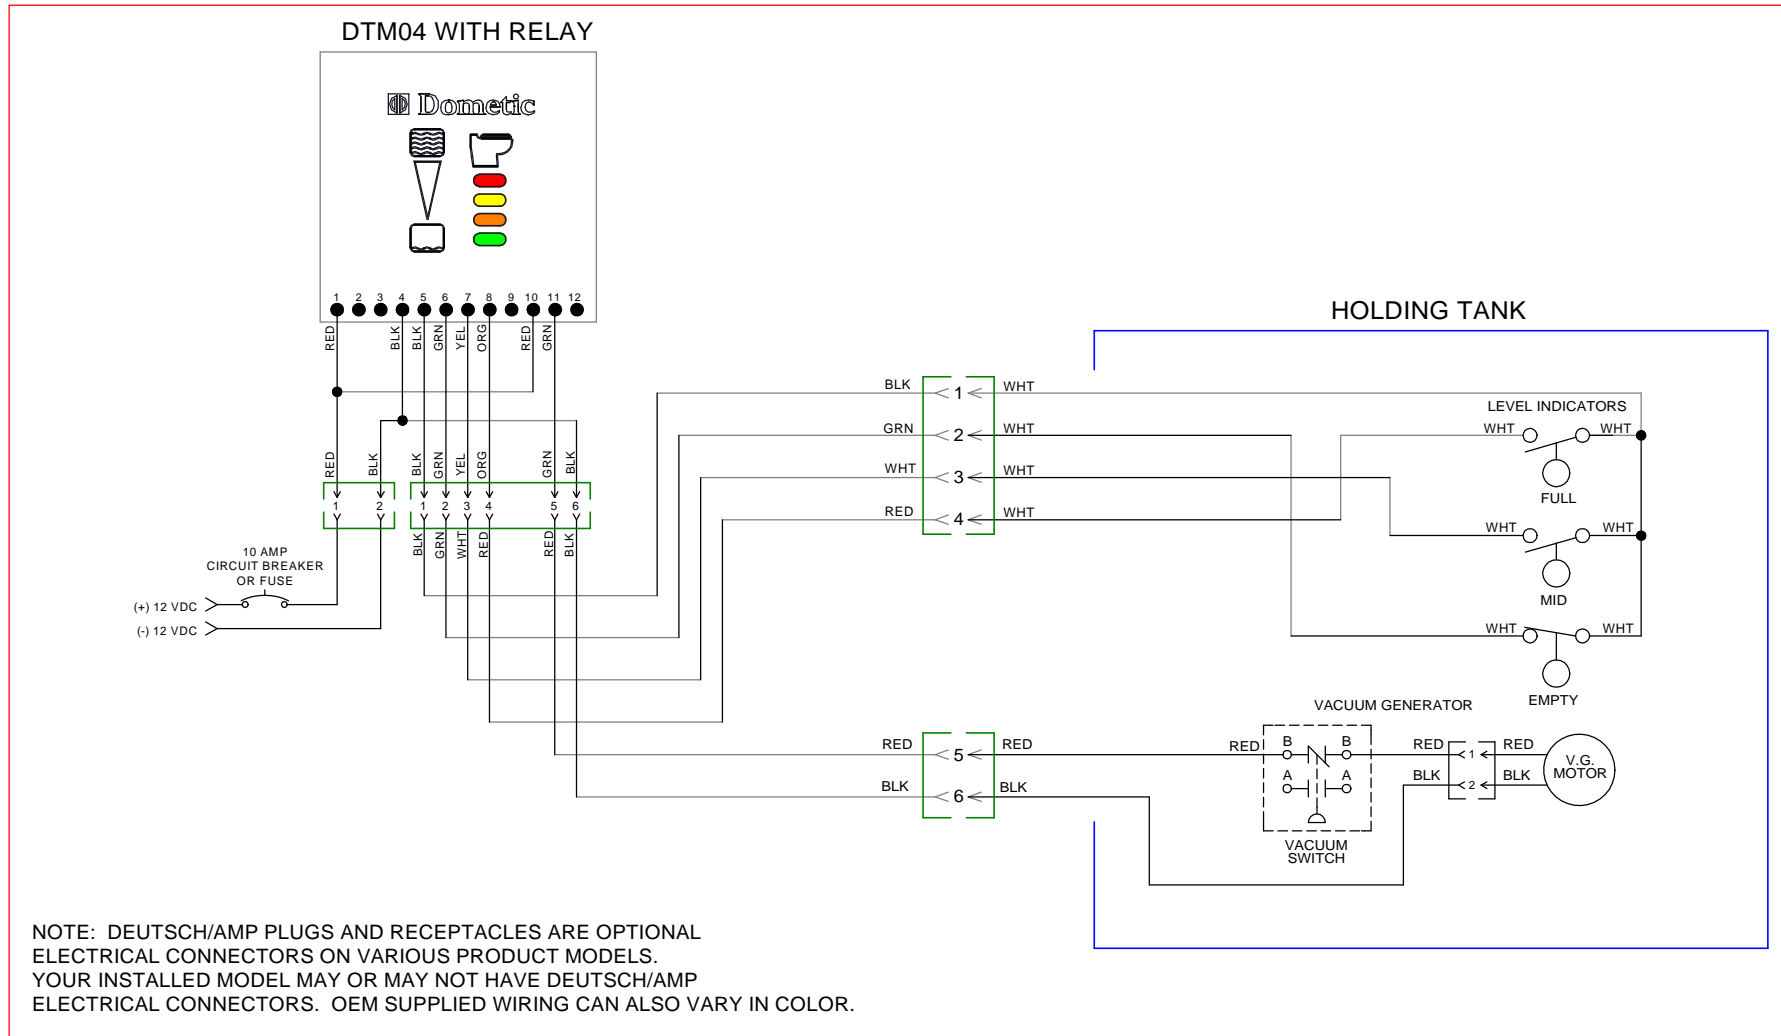

PARTS LIST: 28+ GAL HOLDING TANK SYSTEM - 322102818

P/N: 600346913
REV: 03-10/15

PARTS LIST: 28+ GAL HOLDING TANK SYSTEM - 322102819

ITEM	PART NUMBER & DESCRIPTION
1	N/A - VACUUM GENERATOR 4 See VG4 Parts List
2	385311275 - VG4 MOUNTING HARDWARE
3	385311237 - SLIP SEAL ADAPTER FIT
4	385311233 - 1 1/2" SLIP SEAL REPLACEMENT
5	385312035 - VG4 HOLDING TANK INLET FITTING Includes Item 4 & 6
6	385311111 - 1 1/2" SEALING GROMMET
7	385311110 - 2" SEALING GROMMET
8	N/A - 2" PLUG FITTING
9	309311002 - VENT FILTER REPLACEMENT CARTRIDGE Order Kit 385312060 for Replacement Fittings
10	385310673 - VENT FILTER MOUNTING KIT
11	385311164 - 1/2" SEALING GROMMET
12	313255247 - TANKSAVER Includes Item 7
13	385311103 - TANK LEVEL FLOAT & LOCK RING
14	385311159 - TANK LEVELS w/DT CONNECTOR Includes Item 11
15	385311573 - DIPTUBE ASSY w/90° ELBOW Includes Item 7