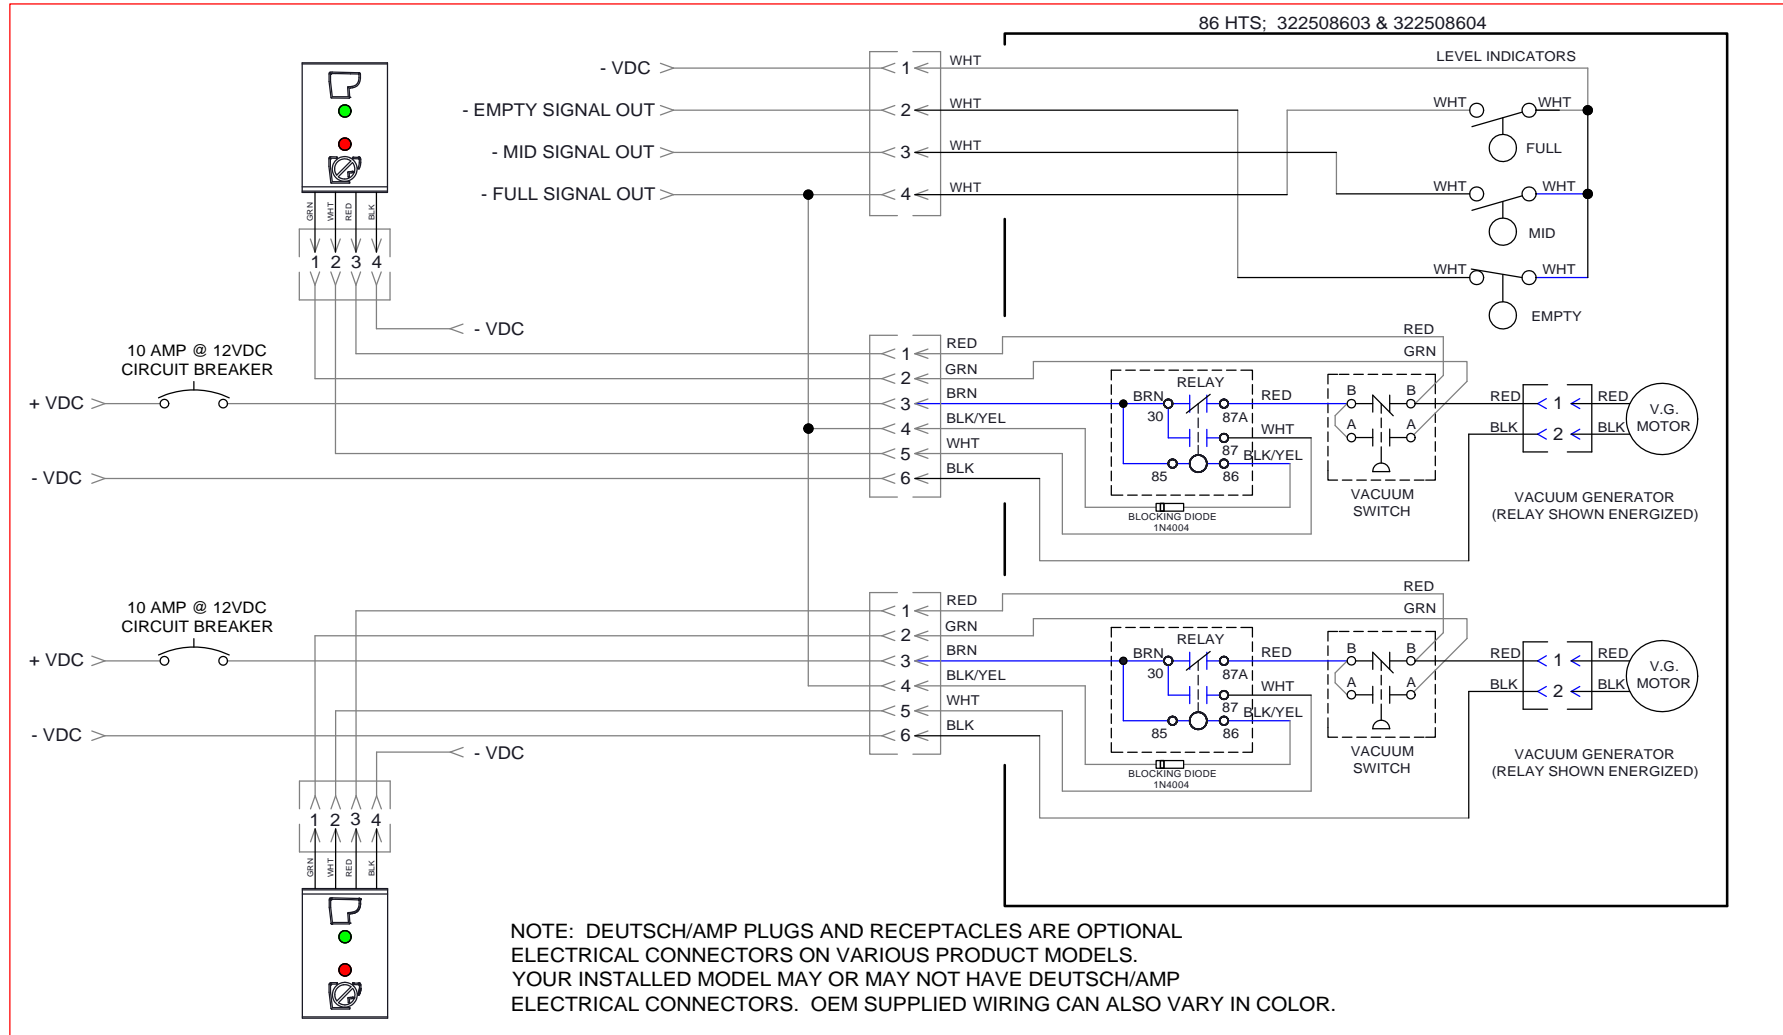

PARTS LIST: 86 GAL HOLDING TANK - 322508604

P/N: 600346990
REV: 03-11/21

WIRING DIAGRAM DWG REF.:
346612.42

PARTS LIST: 5 GAL HOLDING TANK - 322800501

ITEM	PART NO	LEGACY NO & DESCRIPTION
1	385311110	385311110 - 2" SEALING GROMMET
2	9108554455	313255247 - TANKSAVER Includes 2" Sealing Grommet
3	385311330	385311330 - 1" ELBOW FITTING Includes Item 1
4	385311241	385311241 - 1" SEALING GROMMET
5	385311573	385311573 - DISCHARGE FITTING w/90° ELBOW Includes 2" Sealing Grommet
6	9108554562	313900101 - TANK FULL LEVEL
7	385230268	385230268 - THREADED STEM/FLOAT REPLACEMENT