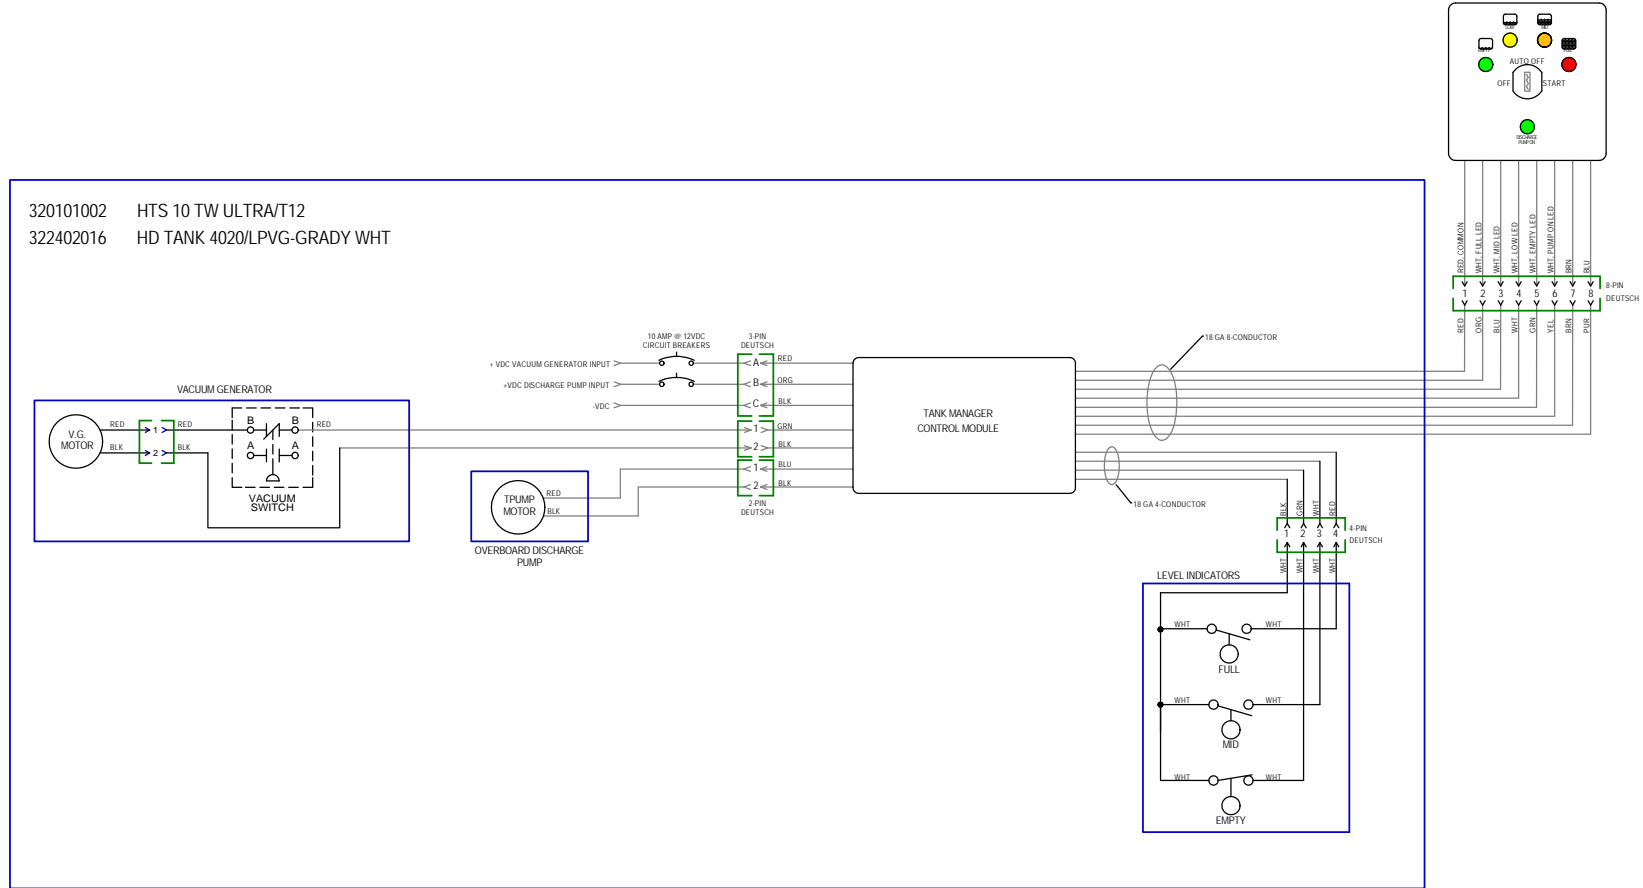

PARTS LIST: 4020 HOLDING TANK - 322402016

P/N: 600345411
REV: 03-06/23

WIRING DIAGRAM DWG REF:
346612; SHEET 9

PARTS LIST: 4020 HOLDING TANK - 322402020

ITEM PART NUMBER & DESCRIPTION

1	385311110 - 2" SEALING GROMMET
2	385311608 - 1 1/2" INLET ELBOW FITTING Includes Item 1
3	385311112 - 3/4" SEALING GROMMET
4	385311091 - 3/4" VENT FILTER ELBOW FITTING Includes Item 3
5	309311002 - VENT FILTER REPLACEMENT CARTRIDGE Order Kit 385312060 for Replacement Fittings
6	385311106 - VENT FILTER MOUNTING BRACKET Includes Mounting Hardware
7	313255247 - TANKSAVER Includes Item 1
8	385311859 - TANK FULL LEVEL Includes Item 9 & Special Wiring
9	385311164 - 1/2" SEALING GROMMET
10	385311573 - DIPTUBE ASSY w/90° ELBOW Includes Item 1
11	385230268 - THREADED STEM/FLOAT REPLACEMENT
12	313002313 - DTM01 PANEL w/DT CONNECTOR 12/24VDC