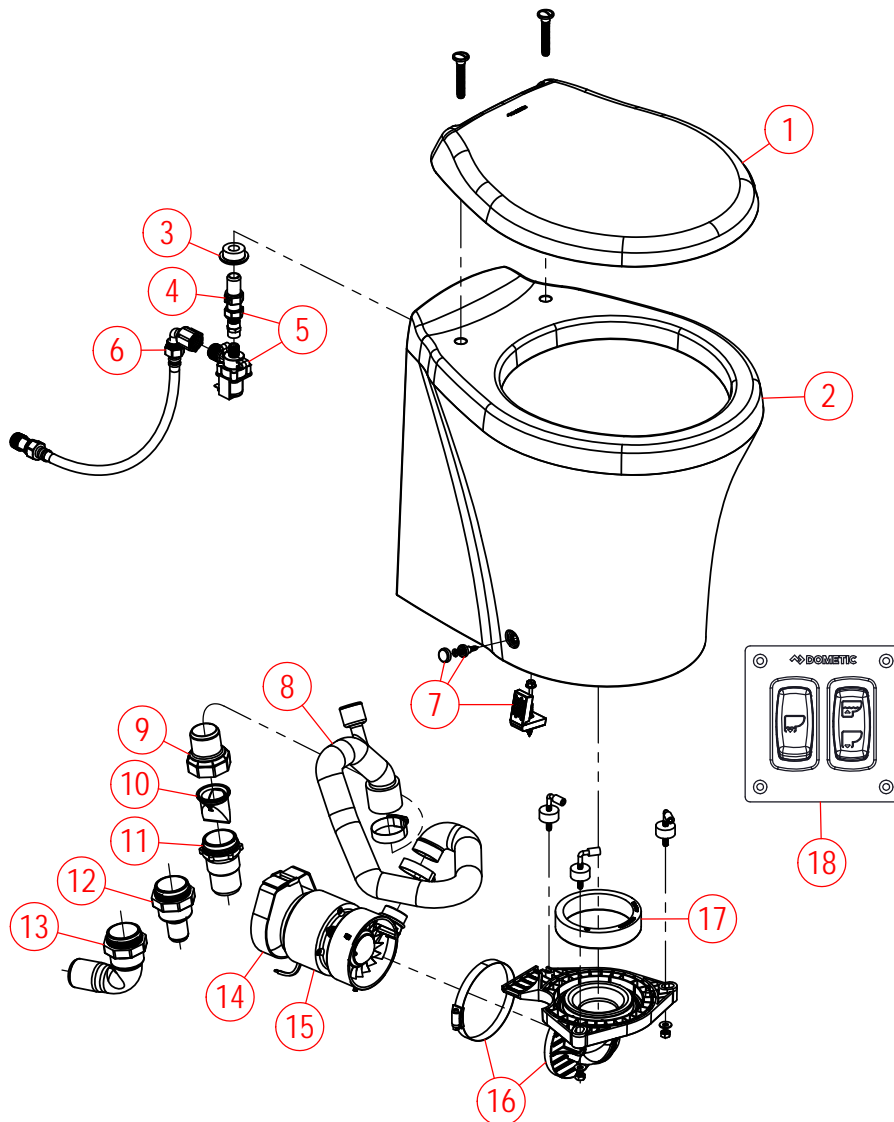

PARTS LIST: 8649 MASTERFLUSH TOILET - 304864910 & 304864911

ITEM	PART NO	LEGACY NO & DESCRIPTION
1	385311618	385311618 - SEAT/COVER SLOW-CLOSE KIT - WHITE Includes Mounting Hardware
2	385311870	385311870 - 4600/8600 TALL BOWL KIT-WHITE
3	385311164	385311164 - 1/2" SEALING GROMMET
4	385880073	385880073 - CHECKVALVE REPLACEMENT
5	385880074 385880075	385880074 - WATER VALVE KIT - 12VDC 385880075 - WATER VALVE KIT - 24VDC
6	4471010089	385312198 - TOILET WTR SUP'Y HOSE
7	385311463	385311463 - BOWL MOUNTING HARDWARE KIT
8	385312149	385312149 - DISCHARGE TUBE REPLACEMENT KIT Includes Clamps & Anti-Siphon Valve
9	385880070	385880070 - DISCHARGE TUBE VALVE ADAPTER
10	385310076	385310076 - 1 1/2" CHECK VALVE KIT, 2pcs per Kit

ITEM	PART NO	LEGACY NO & DESCRIPTION
11	385311315	385311315 - 1 1/2" OUTLET FITTING
12	385880072	385880072 - 1" DISCHARGE FITTING
13	385880071	385880071 - 1 1/2" ELBOW DISCHARGE FITTING
14	385880083	385880083 - MOTOR/PUMP MOUNTING STRAP
15	385880068 385880069	385880068 - MOTOR/MACERATOR ASSY - 12VDC 385880069 - MOTOR/MACERATOR ASSY - 24VDC Requires Motor Capacitor Kit 385312031
16	385312138	385312138 - BOWL TRANSITION ADAPTER KIT Includes Bowl Seal & Mounting Hardware
17	385312137	385312137 - BOWL ADAPTER SEAL REPLACEMENT Includes Mounting Hardware
18	385311702	385311702 - DFST FLUSH SWITCH PANEL

P/N: 600347482
REV: 03-04/23