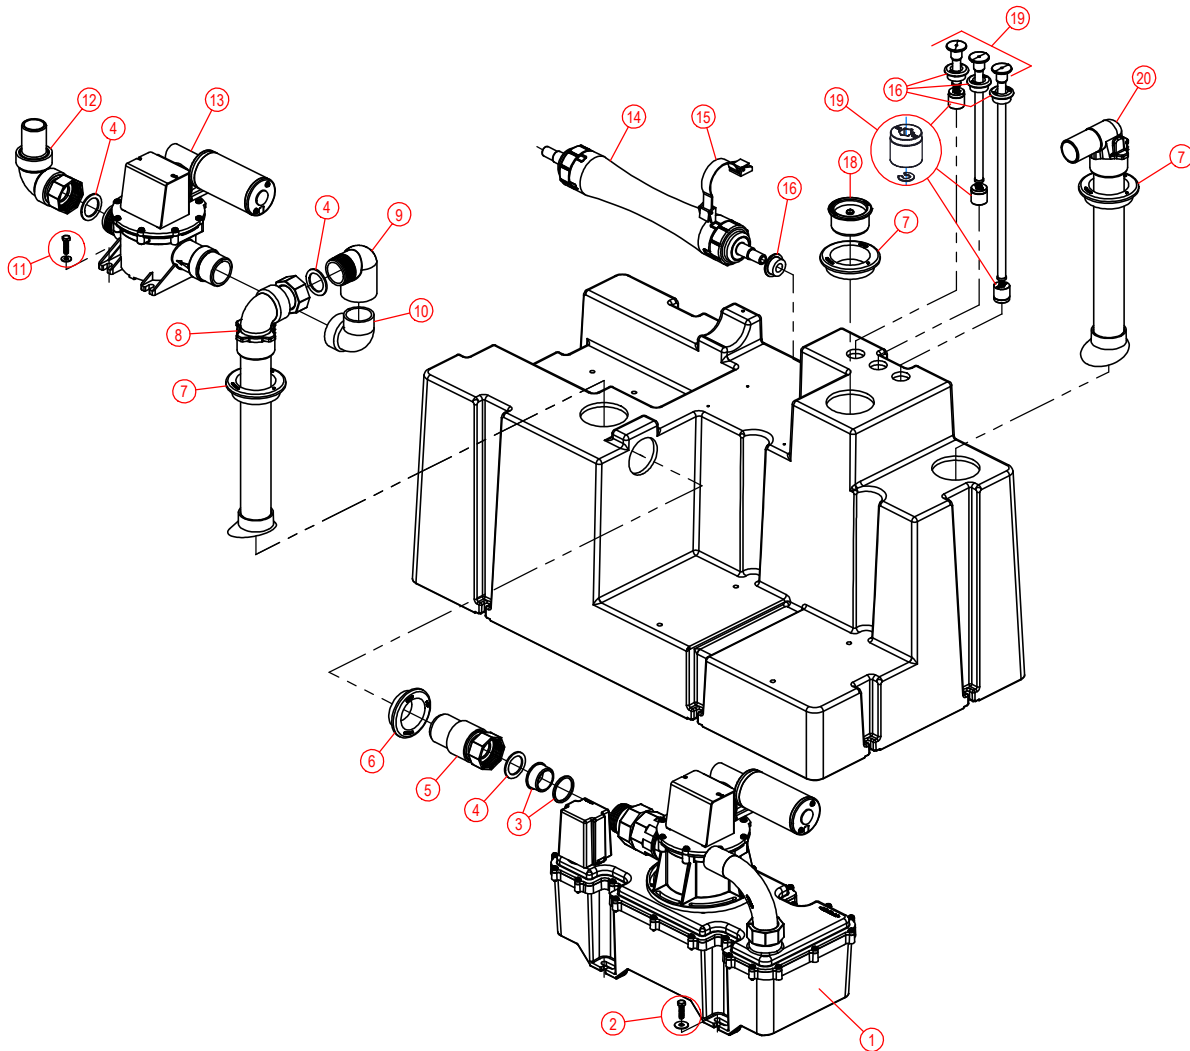

PARTS LIST: 28+ GAL HOLDING TANK SYSTEM - 322102818

ITEM	PART NUMBER & DESCRIPTION
1	N/A - VACUUM GENERATOR 4 See VG4 Parts List
2	385311275 - VG4 MOUNTING HARDWARE
3	385311237 - SLIP SEAL ADAPTER FITTING
4	385311233 - 1 1/2" SLIP SEAL REPLACEMENT
5	385312035 - VG4 HOLDING TANK INLET FITTING Includes Item 4 & 6
6	385311111 - 1 1/2" SEALING GROMMET
7	385311110 - 2" SEALING GROMMET
8	385311577 - DIPTUBE ASSY w/90° ELBOW & SLIP NUT Includes Items 4 & 7
9	307234496 - 1 1/2" SLIP x MALE THREADED ELBOW
10	307231161 - 90° STREET ELL
11	385311163 - PUMP MOUNTING HARDWARE

ITEM	PART NUMBER & DESCRIPTION
12	385311338 - 1 1/2" ELBOW FITTING w/SWIVEL NUT Includes Item 4
13	N/A - DISCHARGE PUMP See Discharge Pump Parts List
14	309311002 - VENT FILTER REPLACEMENT CARTRIDGE Order Kit 385312060 for Replacement Fittings
15	385310673 - VENT FILTER MOUNTING KIT
16	385311164 - 1/2" SEALING GROMMET
17	313255247 - TANKSAVER Includes Item 7
18	385311103 - TANK LEVEL FLOAT & LOCK RING
19	385311406 - TANK LEVELS w/DT CONNECTOR Includes Item 17
20	385311573 - DIPTUBE ASSY w/90° ELBOW Includes Item 7

P/N: 600346913
REV: 03-10/15