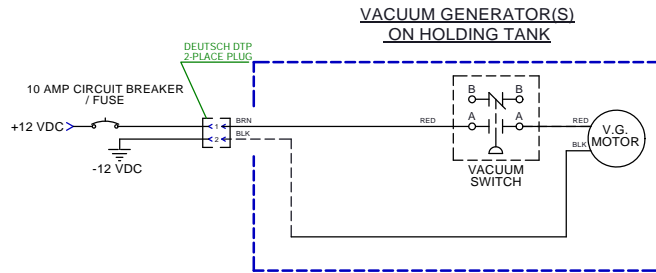

# PARTS LIST: 37G HOLDING TANK - 322503703

**NOTE:** ALL ITEMS INSIDE DASHED BLUE BOXES ARE SUPPLIED BY DOMETIC

NOTE: DEUTSCH/AMP PLUGS AND RECEPTACLES ARE OPTIONAL ELECTRICAL CONNECTORS ON VARIOUS PRODUCT MODELS. YOUR INSTALLED MODEL MAY OR MAY NOT HAVE DEUTSCH/AMP ELECTRICAL CONNECTORS. OEM SUPPLIED WIRING CAN ALSO VARY IN COLOR.