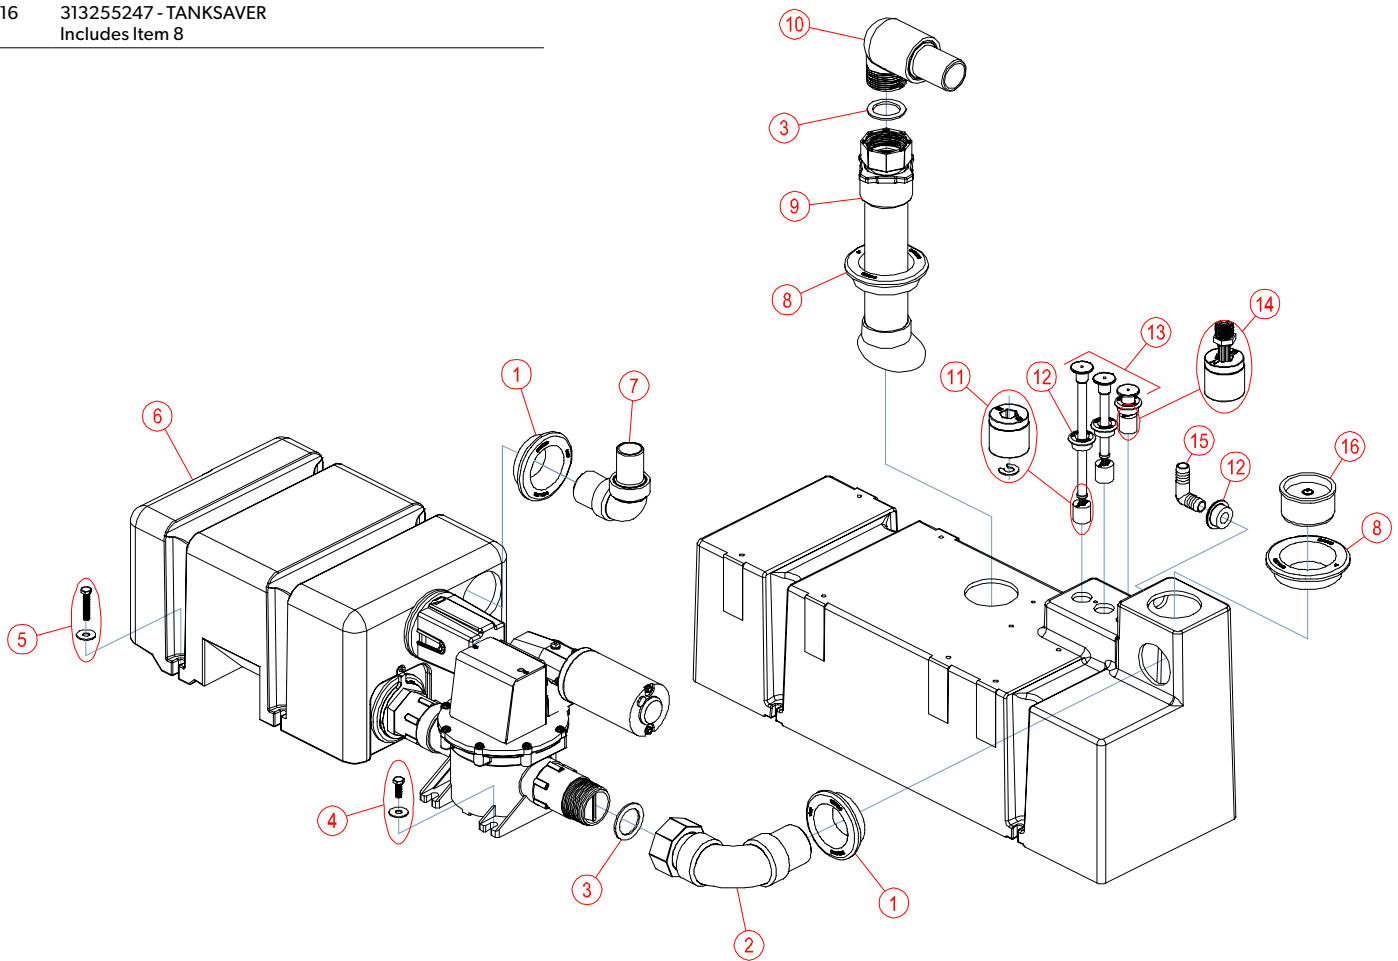

PARTS LIST: 10 HOLDING TANK SYSTEM - 322001004

ITEM	PART NUMBER & DESCRIPTION
1	385311111 - 1 1/2" SEALING GROMMET
2	385310772 - VG HOLDING TANK INLET FITTING Includes Item 1 & 3
3	385311233 - 1 1/2" SLIP SEAL REPLACEMENT
4	385311163 - PUMP MOUNTING HARDWARE
5	385311162 - VG MOUNTING HARDWARE
6	N/A - LOW-PROFILE VACUUM GENERATOR See LPVG Parts List
7	385310708 - INLET ELBOW FITTING Includes Item 1
8	385311110 - 2" SEALING GROMMET
9	385311421 - DIPTUBE w/SWIVEL NUT Includes Item 3 & 8
10	385311069 - THREADED ELBOW w/HOSE ADAPT Includes Item 3
11	385311103 - TANK LEVEL FLOAT & LOCK RING
12	385311164 - 1/2" SEALING GROMMET
13	385311490 - TANK LEVELS w/AMP CONNECTOR Includes Item 12
14	385230268 - THREADED STEM/FLOAT REPLACEMENT
15	385311770 - VENT ELBOW FITTING Includes Item 12
16	313255247 - TANKSAVER Includes Item 8

P/N: 600345678
REV: 04/11