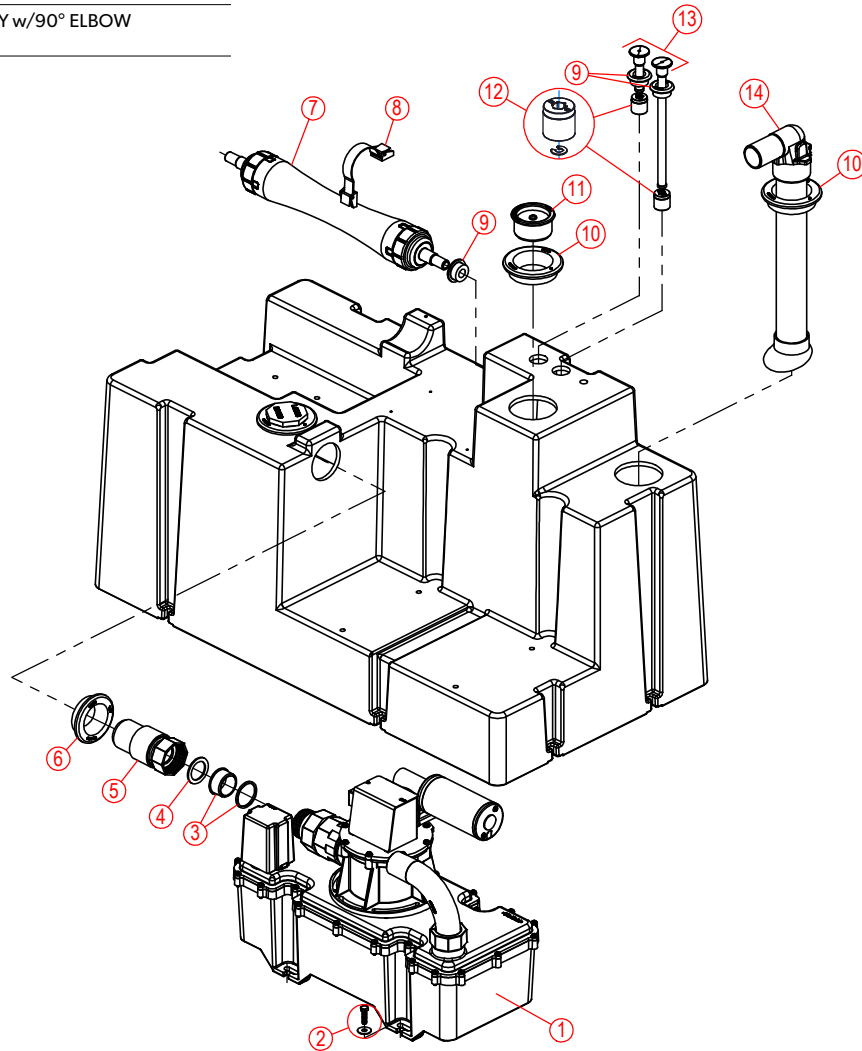

PARTS LIST: 28+ GAL HOLDING TANK SYSTEM - 322102821

ITEM	PART NUMBER & DESCRIPTION
1	N/A - VACUUM GENERATOR 4 See VG4 Parts List
2	385311275 - VG4 MOUNTING HARDWARE
3	385311237 - SLIP SEAL ADAPTER FITTING
4	385311233 - 1 1/2" SLIP SEAL REPLACEMENT
5	385312048 - VG4 HOLDING TANK INLET FITTING Includes Items 4 & 6
6	385311111 - 1 1/2" SEALING GROMMET
7	309311002 - VENT FILTER REPLACEMENT CARTRIDGE Order Kit 385312060 for Replacement Fittings
8	385310673 - VENT FILTER MOUNTING KIT
9	385311164 - 1/2" SEALING GROMMET
10	385311110 - 2" SEALING GROMMET
11	31325247 - TANKSAVER Includes Item 11
12	385311103 - TANK LEVEL FLOAT & LOCK RING
13	385312047 - TANK LEVELS w/SLIP CONNECTORS Includes Item 10
14	385311573 - DIPTUBE ASSY w/90° ELBOW Includes Item 11

P/N: 600347179
REV: 02-10/15