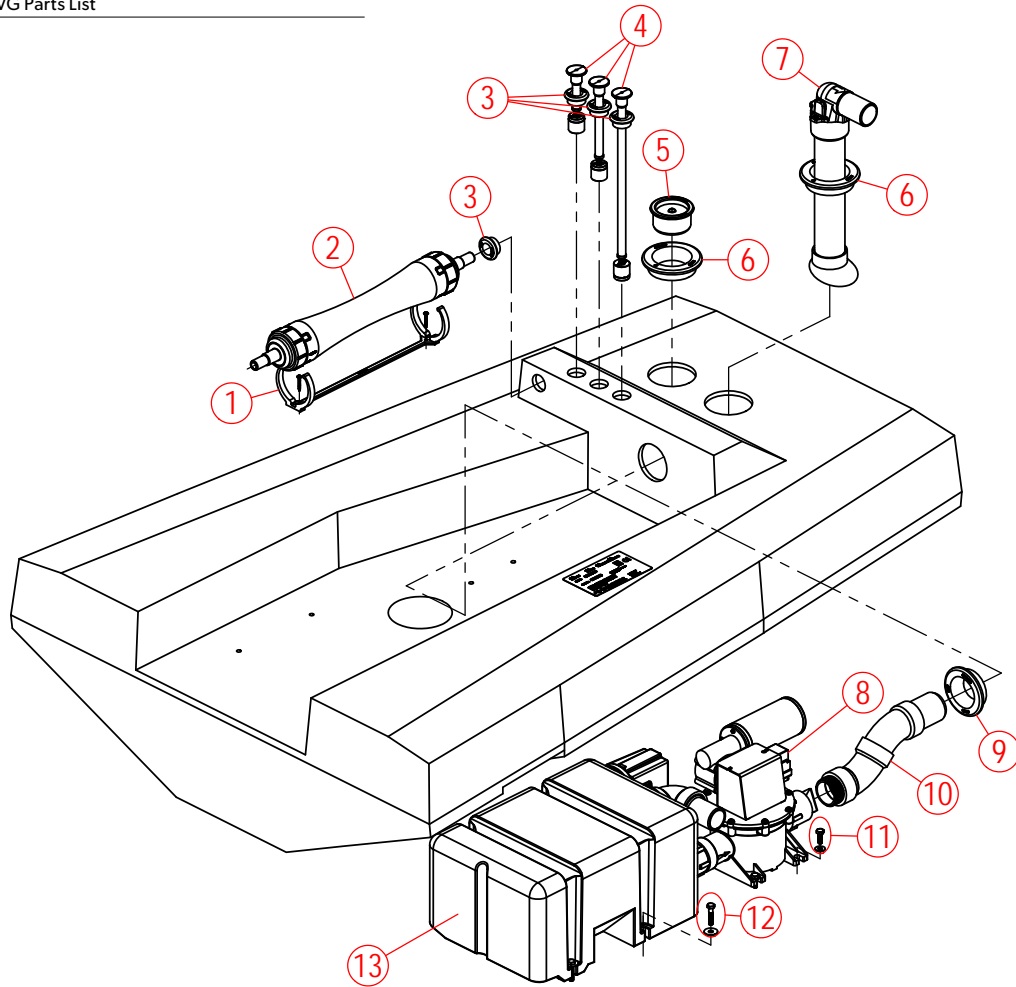

PARTS LIST: 53 GAL HOLDING TANK - 322805301

ITEM	PART NUMBER & DESCRIPTION
1	385311106 - VENT FILTER MOUNTING BRACKET Includes Mounting Hardware
2	309311002 - VENT FILTER REPLACEMENT CARTRIDGE Order Kit 385312060 for Replacement Fittings
3	385311164 - 1/2" SEALING GROMMET
4	385312173 - TANK LEVELS w/DT CONNECTOR Includes Item 3
5	313255247 - TANKSAVER Includes Item 6
6	385311110 - 2" SEALING GROMMET
7	385311573 - DIPTUBE ASSY w/90° ELBOW Includes Item 6
8	385310842 - SHUTDOWN RELAY & MTG BRACKET-12VDC Includes Mounting Screws
9	385311111 - 1 1/2" SEALING GROMMET
10	385312174 - TANK INLET FITTING Includes Item 9
11	385311163 - PUMP MOUNTING HARDWARE
12	385311162 - VG MOUNTING HARDWARE
13	385312175 - 12VDC LOW-PROFILE VG REP'L See Low-Profile VG Parts List

P/N: 600347591
REV: 01-08/20