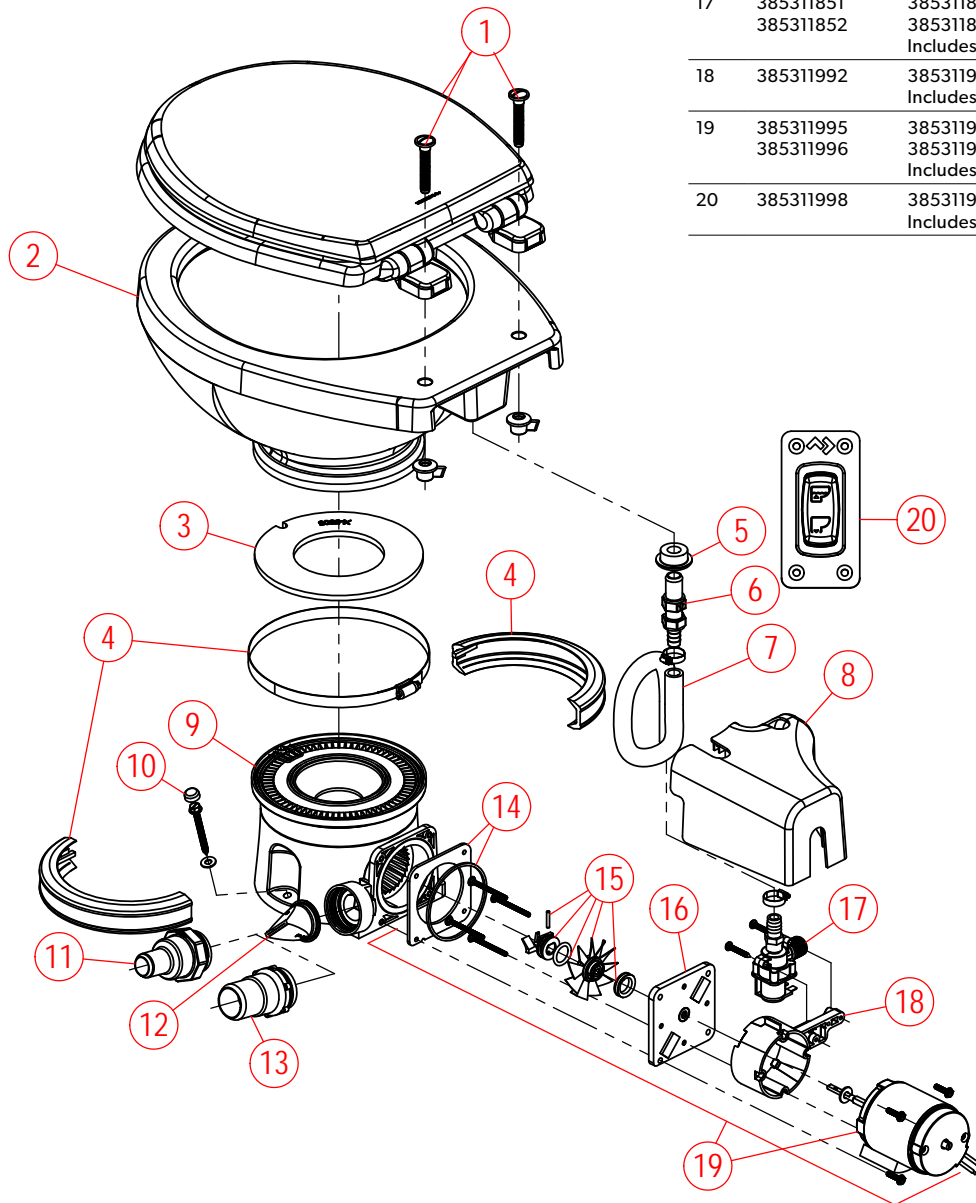

ITEM	PART NO	LEGACY NO & DESCRIPTION
8	385311985 385311986	385311985 - PUMP/MOTOR COVER - WHITE 385311986 - PUMP/MOTOR COVER - BONE
9	385311980 385311981	385311980 - BASE KIT - WHITE 385311981 - BASE KIT - BONE
10	385310679 385310785	385310679 - MOUNTING HARDWARE - WHITE 385310785 - MOUNTING HARDWARE - BONE
11	385880072	385880072 - 1" DISCHARGE FITTING
12	385310076	385310076 - 1 1/2" CHECK VALVE KIT, 2pcs per Kit
13	385311315	385311315 - 1 1/2" OUTLET FITTING
14	385312033	385312033 - FLANGE GASKET REPLACEMENT KIT
15	385311988	385311988 - MACERATOR BLADE REBUILD KIT Includes Mounting Hardware
16	385311987	385311987 - MOTOR MOUNTING PLATE Includes All Pump Seals & Mounting Hardware
17	385311851 385311852	385311851 - WATER VALVE KIT - 12VDC 385311852 - WATER VALVE KIT - 24VDC Includes Mounting Screws & Clamps
18	385311992	385311992 - WATER VALVE MOUNTING SPACER KIT Includes All Pump Seals
19	385311995 385311996	385311995 - PUMP/MOTOR 12V REPL-COMplete 385311996 - PUMP/MOTOR 24V REPL-COMplete Includes Wtr Valve, Seals, Mac. Blade & Mtg Hardware
20	385311998	385311998 - DFS-2F FLUSH SWITCH PANEL Includes Mounting Screws

P/N: 4471012733
REV: 01-03/24