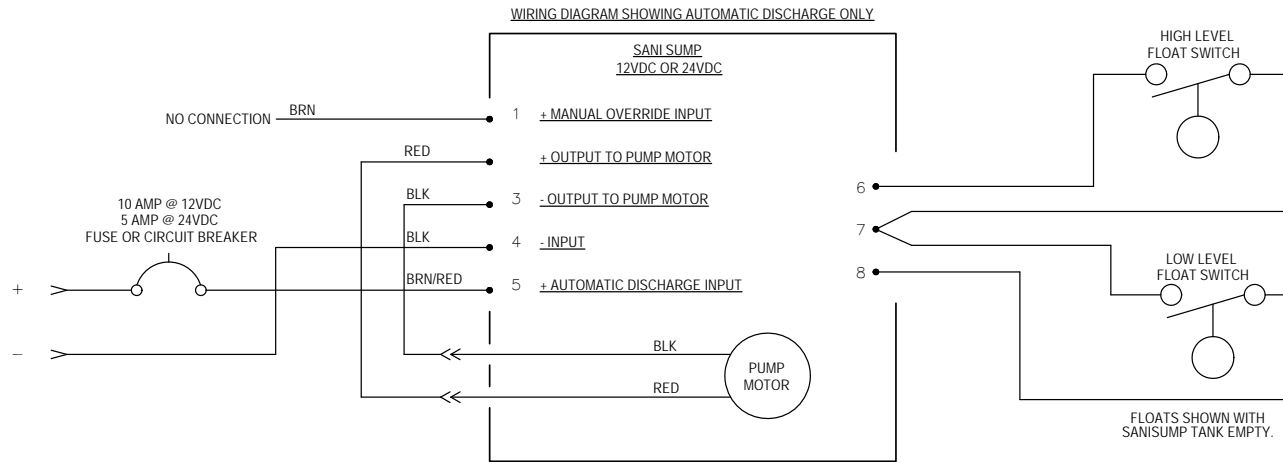

PARTS LIST: SANISUMP

IMPORTANT: READ BEFORE INSTALLING SANISUMP

- •USE 12 OR 14 GA STRANDED COPPER WIRE.
- •CIRCUIT BREAKER IS NOT SUPPLIED BY SEALAND.
- •OPTIONAL S.T.D.P. SELECTOR SWITCH NOT SUPPLIED.
- •**CAUTION:** REVERSE POLARITY WILL DAMAGE CIRCUIT.
- •**CAUTION:** SANISUMP IS NOT AN IMMERSABLE PRODUCT.
  MOUNT IN AREA ABOVE MAXIMUM BILGE WATER LINE.
- •OPTIONAL BONDING WIRE CAN BE CONNECTED TO ONE OF THE
  FOUR MOTOR MOUNTING SCREWS.

P/N: 600343929
REV: 02-08/21