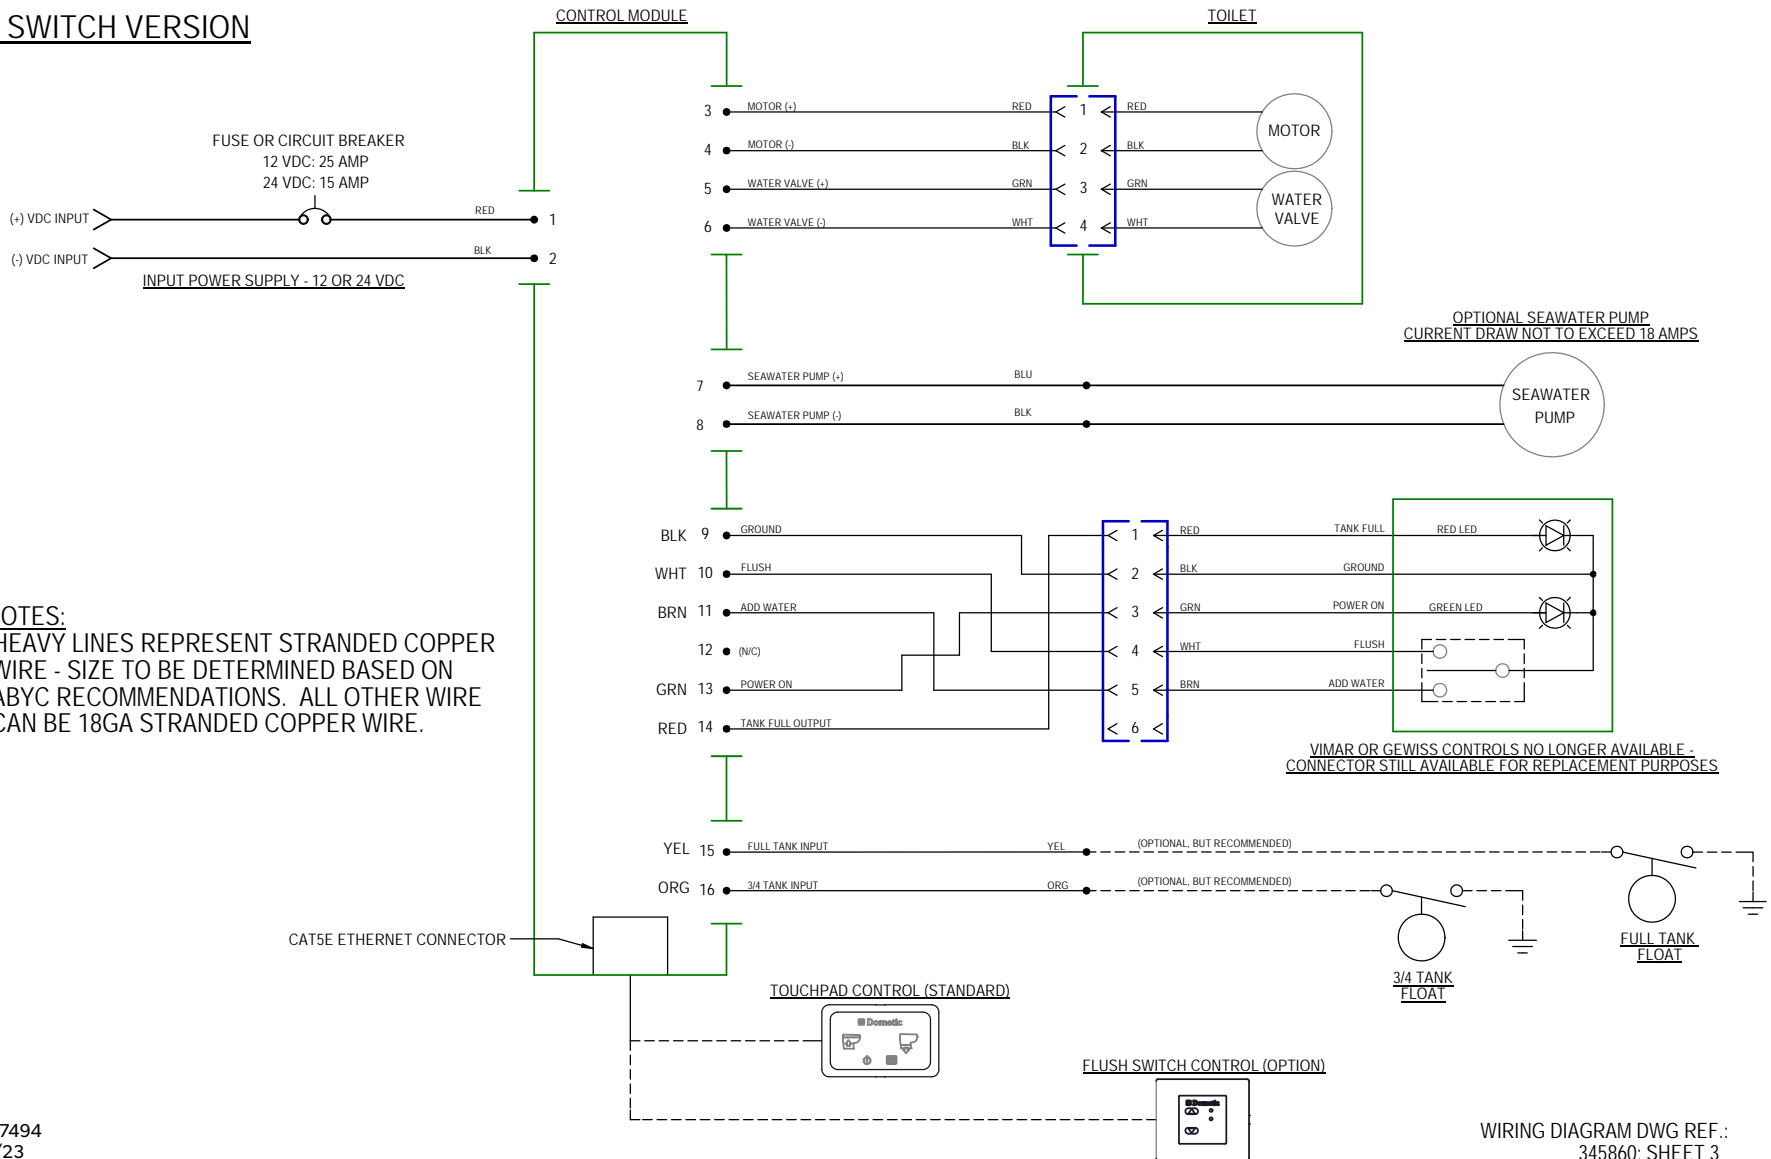

PARTS LIST: 8920 MASTERFLUSH

WIRING DIAGRAM WALL SWITCH VERSION

NOTES:
-HEAVY LINES REPRESENT STRANDED COPPER WIRE - SIZE TO BE DETERMINED BASED ON ABYC RECOMMENDATIONS. ALL OTHER WIRE CAN BE 18GA STRANDED COPPER WIRE.

P/N: 600347494
REV: 03-03/23

WIRING DIAGRAM DWG REF.:
345860; SHEET 3

PARTS LIST: 8920RV MASTERFLUSH

ITEM	PART NO	LEGACY NO & DESCRIPTION
1	385311618	385311618 - SEAT/COVER SLOW-CLOSE KIT - WHITE Includes Mounting Hardware
2	385880085	385880085 - CONTROL MODULE 12/24VDC (DBL)
3	385311378	385311378 - 4800/8900 LOW-PROFILE BOWL KIT-WHITE
4	385311164	385311164 - 1/2" SEALING GROMMET
5	4471004162	385311879.RPL - BOWL SUPPLY FITTING Includes Sealing Grommet
6	385311890	385311890 - REMOTE WTR VALVE/VACUUM BREAKER Includes Water Valve
7	385311882	385311882 - WATER VALVE KIT - 12VDC
8	385311463	385311463 - BOWL MOUNTING HARDWARE KIT
9	385312149	385312149 - DISCHARGE TUBE REPLACEMENT KIT Includes Clamps & Anti-Siphon Valve
10	385880070	385880070 - DISCHARGE TUBE VALVE ADAPTER

ITEM	PART NO	LEGACY NO & DESCRIPTION
11	385310076	385310076 - 1 1/2" CHECK VALVE KIT, 2pcs per Kit
12	385311315	385311315 - 1 1/2" OUTLET FITTING
13	385880072	385880072 - 1" DISCHARGE FITTING
14	385880071	385880071 - 1 1/2" ELBOW DISCHARGE FITTING
15	385880083	385880083 - MOTOR/PUMP MOUNTING STRAP
16	385880068	385880068 - MOTOR/MACERATOR ASSY - 12VDC
17	385312138	385312138 - BOWL TRANSITION ADAPTER KIT Includes Bowl Seal & Mounting Hardware
18	385312137	385312137 - BOWL ADAPTER SEAL REPLACEMENT Includes Mounting Hardware
19	9108554488	313600022 - DOMETIC TOUCHPAD FLUSH SWITCH - BLK Includes Connector Cable Kit 385880082