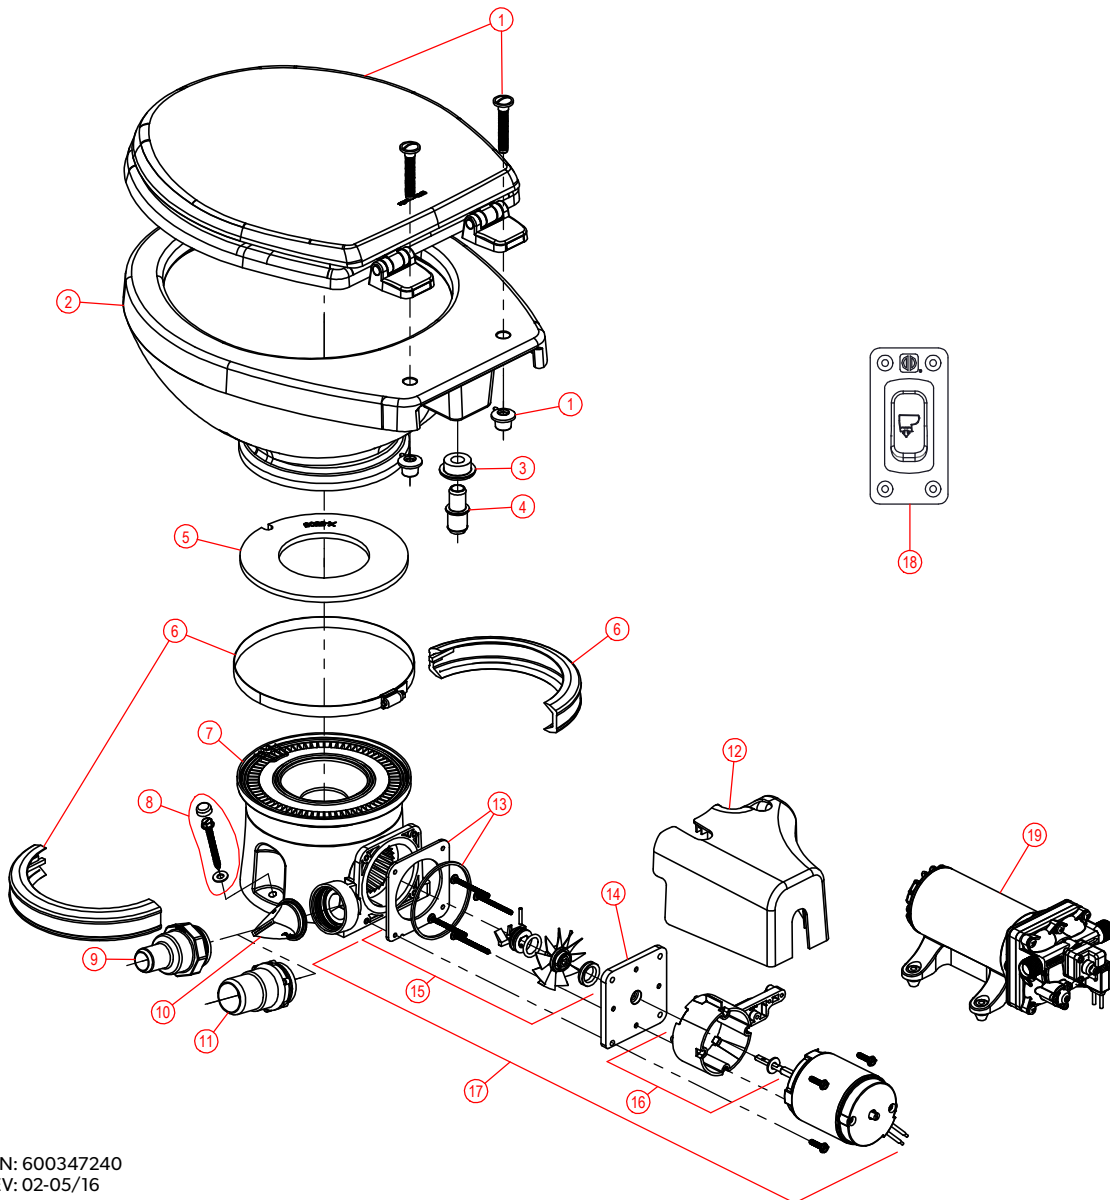

PARTS LIST: ORBIT 7165 MODEL

ITEM	PART NUMBER & DESCRIPTION
1	385343829 - SEAT/COVER - WHITE Includes Mounting Hardware
2	385311079 - BOWL KIT - WHITE
3	385311164 - 1/2" SEALING GROMMET
4	385312069 - 3/4" BOWL SUPPLY HOSE ADAPTER Includes Item 3
5	385311979 - BOWL SEAL
6	385310025 - BOWL/BASE CLAMP KIT - WHITE
7	385311980 - BASE KIT - WHITE
8	385310679 - MOUNTING HARDWARE - WHITE
9	385880072 - 1" VALVE ADAPTER
10	385311620 - 1 1/2" CHECK VALVE

ITEM	PART NUMBER & DESCRIPTION
11	385311315 - 1 1/2" PUMP OUTLET FITTING
12	385311985 - 7000 SERIES PUMP/MOTOR COVER - WHITE
13	385312033 - FLANGE GASKET REPLACEMENT KIT
14	385311987 - MOTOR MOUNTING PLATE Includes All Pump Seals & Mounting Hardware
15	385311988 - MACERATOR BLADE REBUILD KIT Includes Mounting Hardware
16	385311992 - WATER VALVE MOUNTING SPACER KIT Includes All Pump Seals
17	385312070 - PUMP/MOTOR 12V KIT-7165 COMPLETE Includes Items 13-16
18	385311997 - DFS-1F FLUSH SWITCH PANEL Includes Mounting Screws
19	385312071 - DOMETIC REMOTE WATER PUMP KIT - 12V Includes Inline Strainer, & 3/4" Hose Fittings

P/N: 600347240
REV: 02-05/16