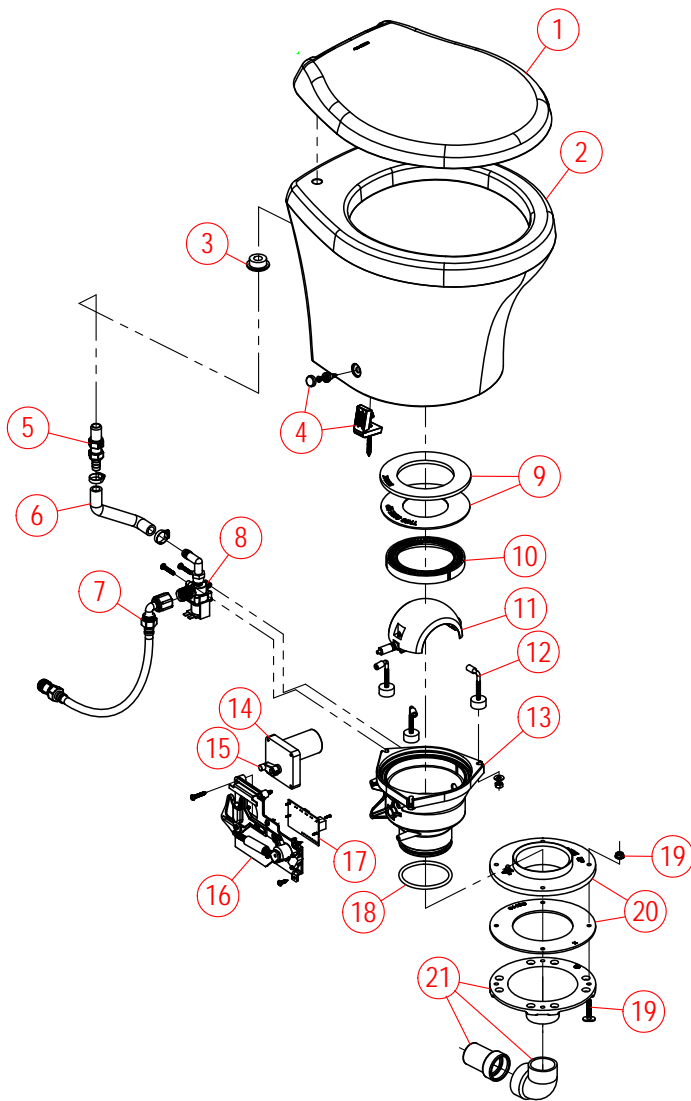

PARTS LIST: 4806 MODEL

ITEM	PART NO	LEGACY NO & DESCRIPTION
1	385311618 385311619	385311618 - SEAT/COVER SLOW-CLOSE KIT - WHITE 385311619 - SEAT/COVER SLOW-CLOSE KIT - BONE Includes Mounting Hardware
2	385311378 385311379	385311378 - 4800/8900 LOW-PROFILE BOWL KIT - WHITE 385311379 - 4800/8900 LOW-PROFILE BOWL KIT - BONE
3	385311164	385311164 - 1/2" SEALING GROMMET
4	385311463	385311463 - BOWL MOUNTING HARDWARE KIT
5	385311456	385311456 - BARBED CHECK VALVE REP'L Includes Sealing Grommet
6	4471010107	385312200 - BOWL SUPPLY HOSE Includes Hose Clamps
7	4471010089	385312198 - TOILET WTR SUP'Y HOSE
8	385311545 385311546	385311545 - WATER VALVE KIT - 12VDC 385311546 - WATER VALVE KIT - 24VDC
9	385311009	385311009 - FLUSH BALL SEAL REP'L KIT Includes Base Mtg Hardware
10	385311292	385311292 - BASE FLUSH BALL RING KIT
11	385310969	385310969 - FLUSH BALL/SHAFT REP'L KIT
12	385311011	385311011 - BASE TO BOWL MTG HARDWARE
13	385311395 385311396	385311395 - '06 PLUGIN BASE KIT-12VDC 385311396 - '06 PLUGIN BASE KIT-24VDC Excludes Ceramic Bowl, Seat, Funnel Kit
14	385311300 385311390	385311300 - MOTOR REPLACEMENT KIT-12VDC 385311390 - MOTOR REPLACEMENT KIT-24VDC Includes Flush Cam
15	385311299	385311299 - MOTOR DRIVE ARM REP'L KIT
16	385311394	385311394 - VF FLUSH LINKAGE KIT-COMPLETE
17	385311690	385311690 - 12VDC & 24VDC CONTROL MOD
18	385311294	385311294 - BASE O-RING REP'L KIT
19	385310064	385310064 - FLOOR FLANGE MTG HARDWARE
20	385311013	385311013 - FLOOR FLANGE ADAPTER KIT Includes Mounting Hardware
21	385318864	385318864 - VACUFLUSH FUNNEL KIT Includes Mtg Hardware & Base Seal

P/N: 600345372
REV: 08-05/23