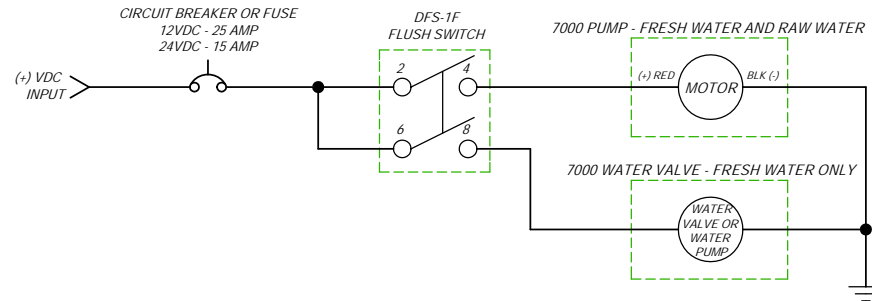

PARTS LIST: 7260 MODEL

7000 SERIES FRESH/RAW WATER WIRING DIAGRAM - WITHOUT TANK FULL RELAY