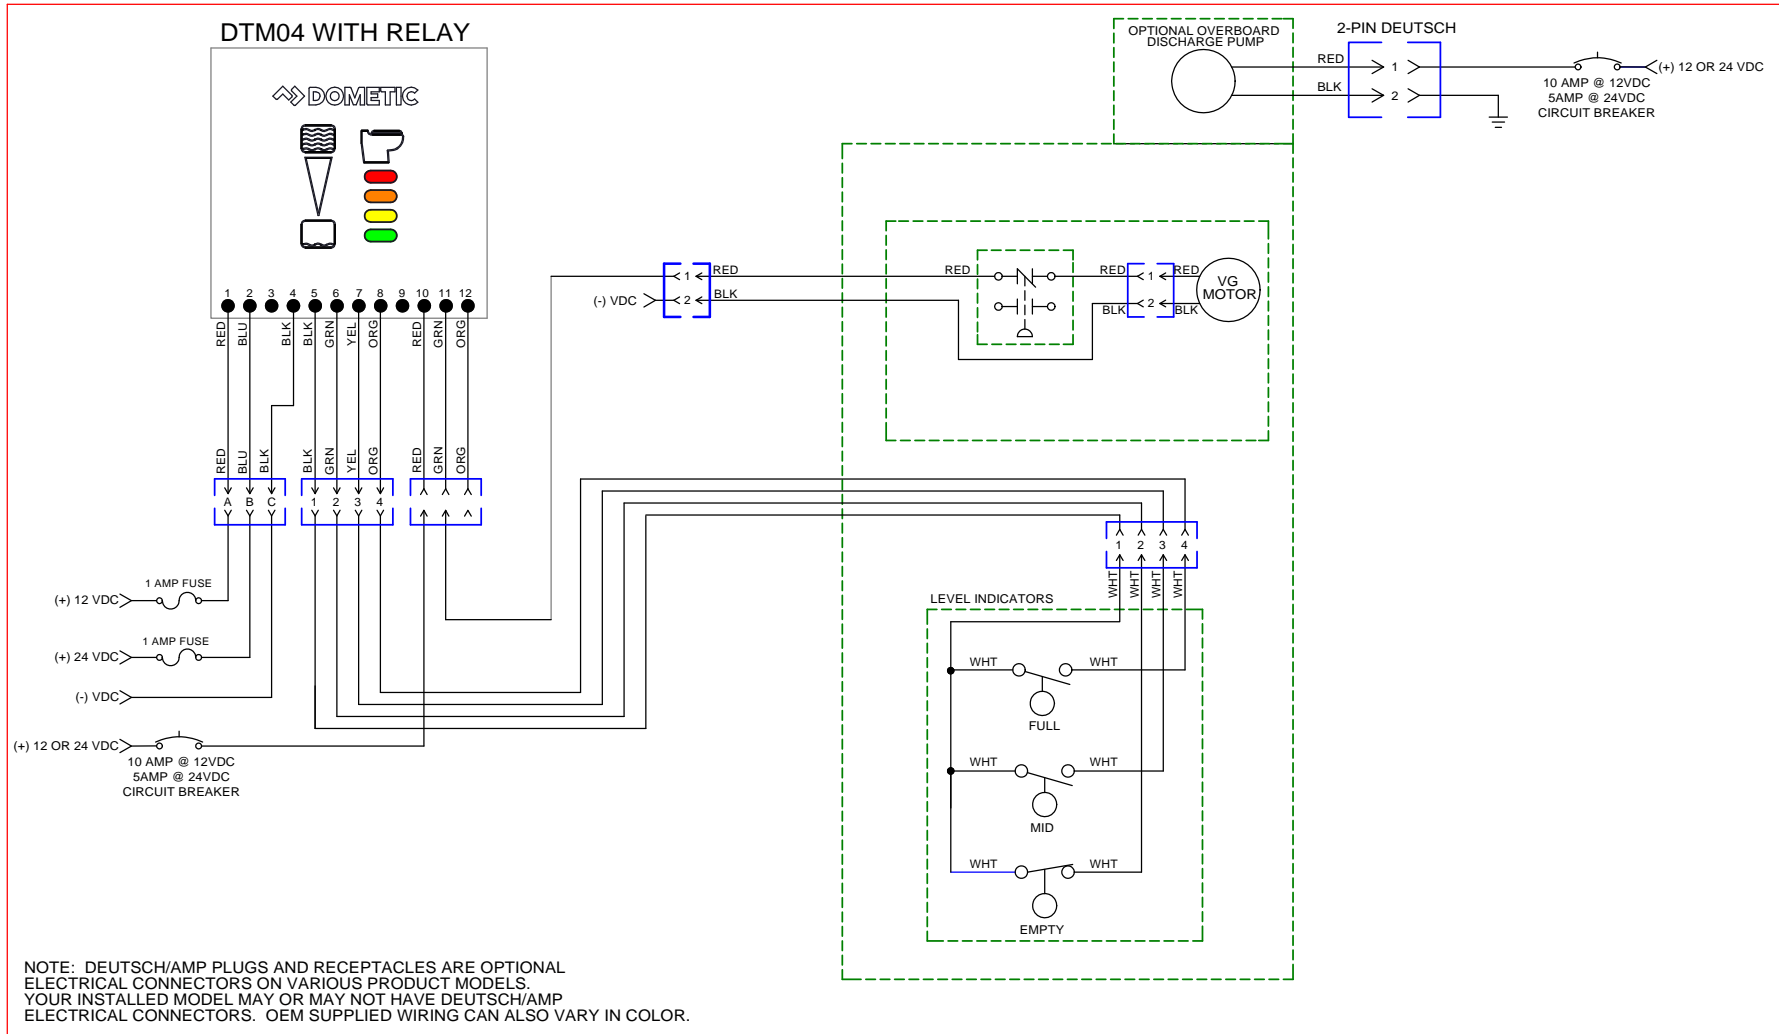

PARTS LIST: 42 GAL HTS - 322714212 & 322014224

P/N: 600345637
REV: 05-11/22

WIRING DIAGRAM DWG REF.:
346612.02

PARTS LIST: 48 GAL HOLDING TANK SYSTEM - 322504803 & 322504804

ITEM	PART NUMBER & DESCRIPTION
1	385311110 - 2" SEALING GROMMET Includes Item 1
2	313255247 - TANKSAVER Includes Item 1
3	385311111 - 1 1/2" SEALING GROMMET
4	385311092 - 90° INLET ELBOW w/SLIP NUT Includes Item 3 & 5
5	385311233 - 1 1/2" SLIP SEAL REPLACEMENT
6	N/A - 12VDC LOW-PROFILE VACUUM GENERATOR See LPVG Parts Listing
7	385230268 - THREADED STEM/FLOAT REPLACEMENT
8	385311663 - TANK LEVELS W/DT CONNECTOR Includes Item 9
9	385311164 - 1/2" SEALING GROMMET
10	385311103 - TANK LEVEL FLOAT & LOCK RING
11	385311112 - 3/4" SEALING GROMMET

ITEM	PART NUMBER & DESCRIPTION
12	385310883 - 3/4" ELBOW VENT FITTING Includes Item 11
13	309311002 - VENT FILTER REPLACEMENT CARTRIDGE Order Kit 385312060 for Replacement Fittings
14	385311106 - VENT FILTER MOUNTING BRACKET Includes Mounting Hardware
15	385311573 - DIPTUBE ASSY w/90° ELBOW Includes Item 1
16	N/A - 12VDC DISCHARGE PUMP See Discharge Pump Parts Listing
17	385311596 - DIPTUBE ASSY w/90° ELBOW & SLIP NUT Includes Items 1 & 5
18	385311328 - THREADED 1 1/2" SLIP-NUT ELBOW Includes Item 5
19	385312079 - 1 1/2" HOSE FITTING w/SLIP-NUT Includes Item 5