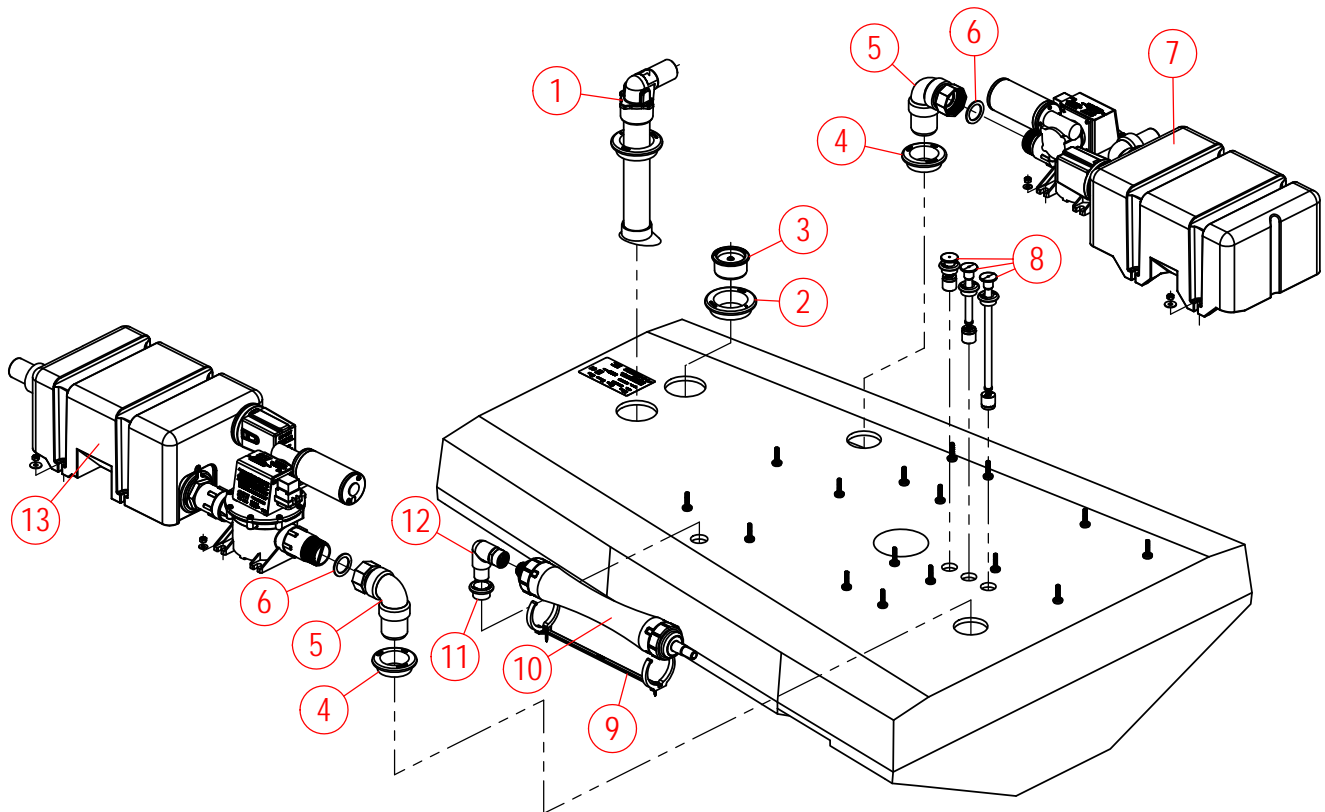

PARTS LIST: 60 GAL HOLDING TANK - 322806001

ITEM	PART NO	LEGACY NO & DESCRIPTION
1	385311573	385311573 - DISCHARGE FITTING w/90° ELBOW Includes 2" Sealing Grommet
2	385311110	385311110 - 2" SEALING GROMMET
3	9108554455	313255247 - TANKSAVER Includes 2" Sealing Grommet
4	385311111	385311111 - 1 1/2" SEALING GROMMET
5	385311092	385311092 - 90° INLET ELBOW w/SLIP NUT
6	385311233	385311233 - 1 1/2" SLIP SEAL REPLACEMENT
7	4471008779	385312188 - 12VDC LOW-PROFILE VG EL INLET CMLPT See Low-Profile VG Parts List
8	4471008780	385312189 - TANK LEVELS w/DT CONNECTOR Includes Sealing Grommet
9	385311106	385311106 - VENT FILTER MOUNTING BRACKET Includes Mounting Hardware
10	9108849515	309311004 - VENT FILTER REPLACEMENT
11	385311112	385311112 - 3/4" SEALING GROMMET
12	385311091	385311091 - 3/4" VENT FILTER ELBOW FITTING Includes Sealing Grommet & Seal
13	4471008778	385312187 - 12VDC LOW-PROFILE VG REAR INLET CMLPT See Low-Profile VG Parts List

P/N: 600347653
REV: 01-05/22