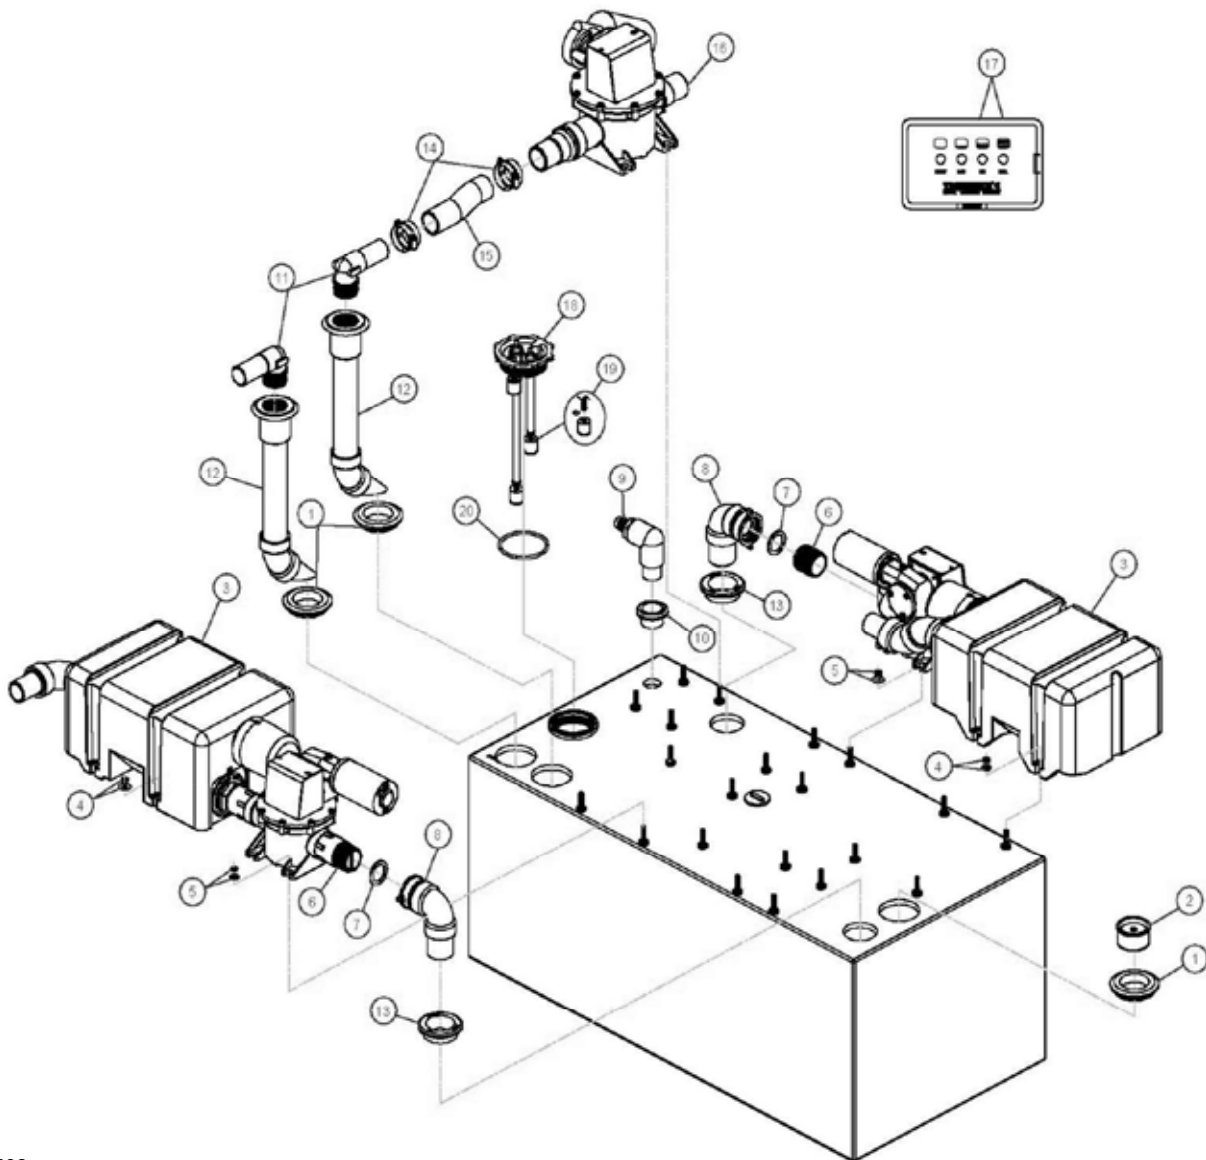

PARTS LIST: 4055 HOLDING TANK - 322715512 & 322715524

ITEM	PART NUMBER & DESCRIPTION
1	385311110 - KIT, SEALING GROMMET 2"
2	313255247 - TANK SAVER 1 1/2" Includes Item 1
3	See VGLP Exploded Parts List
4	385311162 - KIT, MTG HARDWARE VG TO HTS
5	385311163 - KIT, MTG HARDWARE PUMP TO TANK
6	388640366 - NIPPLE, CLOSE 1 1/2"
7	385311233 - SLIP JOINT SEAL 1 1/2"
8	385311092 - SWIVEL ELBOW Includes Item 7 & 13
9	385311073 - VENT ELBOW Includes Item 10
10	385311112 - GROMMET, SEALING 3/4"

ITEM	PART NUMBER & DESCRIPTION
11	385311251 - FITTING 90° X 1 1/2"
12	385310660 - DIPTUBE KIT 24" Includes Item 1
13	385311111 - 1 1/2" SEALING GROMMET
14	N/A- CLAMP 2"
15	385311089 - 1 1/2" HOSE REPLACEMENT 24"
16	317301200 - T-PUMP 12VDC 317301400 - T-PUMP 24VDC
17	360600212 - TW4 PANEL w/RELAY - 12VDC 360600224 - TW4 PANEL w/RELAY - 24VDC
18	313000355 - TW4 CAP w/o VENT
19	385311103 - KIT, SWITCH FLOAT AND LOCK RING
20	385311250 - KIT, TW CAP O'RING REP'L

P/N: 600345108
REV: 02/06