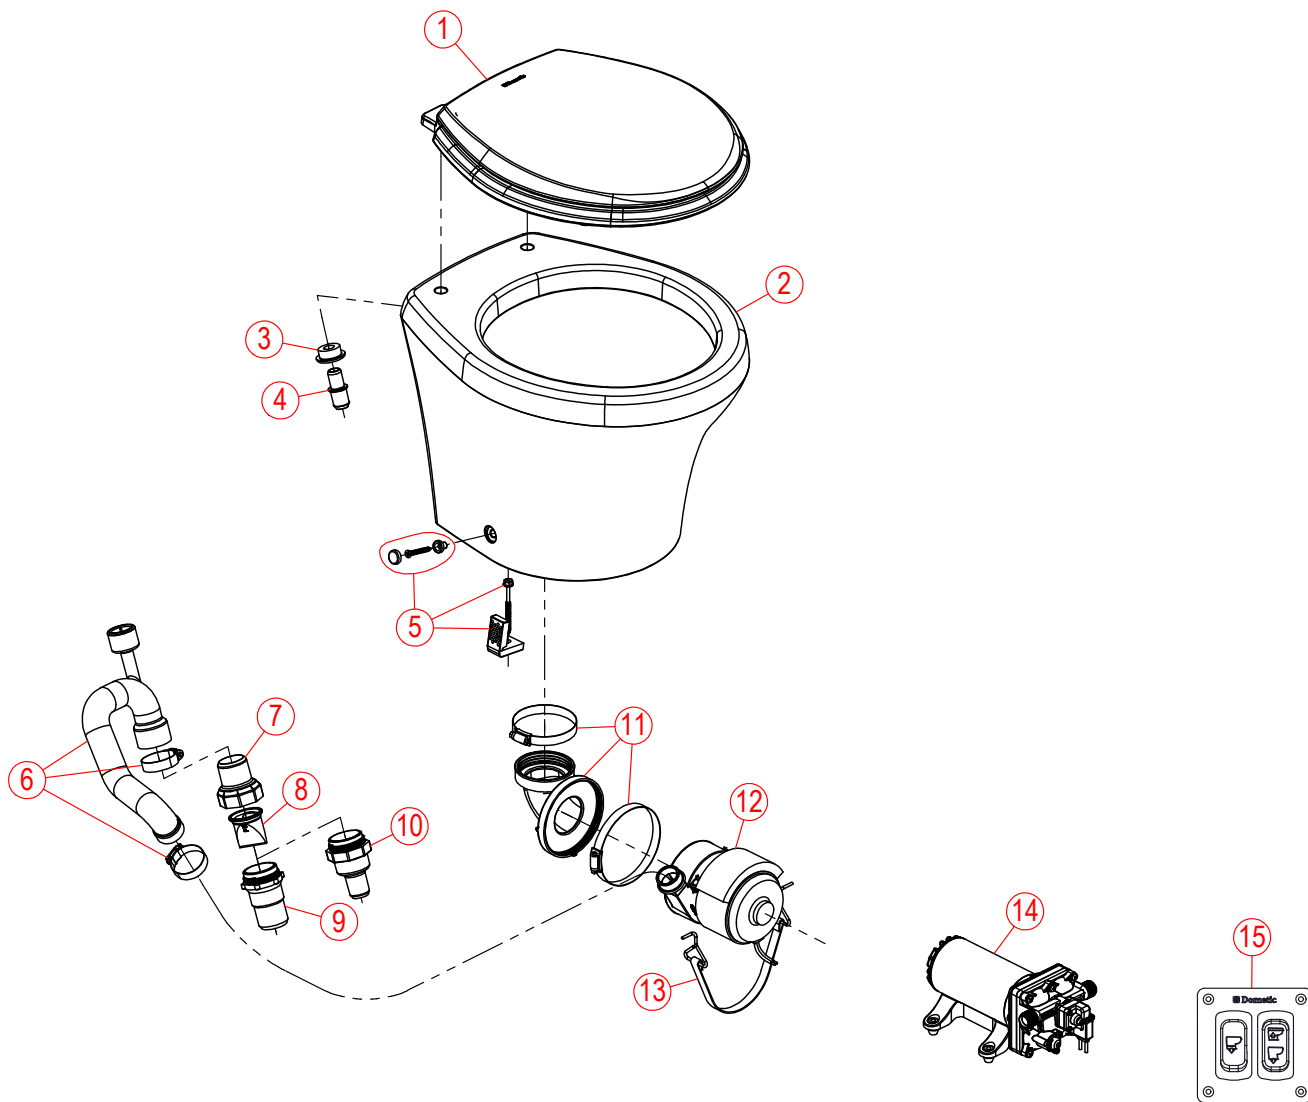

PARTS LIST: 8165 MODEL

ITEM PART NUMBER & DESCRIPTION

1	385311694 - SEAT/COVER WOOD - WHITE Includes Mounting Hardware
2	385880076 - 8900/8100 SHORT SERIES BOWL KIT-WHITE
3	385311164 - 1/2" SEALING GROMMET
4	385312069 - 3/4" BOWL SUPPLY HOSE ADAPTER Includes Item 3
5	385311463 - BOWL MOUNTING HARDWARE KIT
6	385880065 - DISCHARGE TUBE REPLACEMENT KIT Includes Clamps & Antisiphon Valve
7	385880070 - DISCHARGE TUBE VALVE ADAPTER
8	385311620 - 1 1/2" CHECK VALVE

ITEM PART NUMBER & DESCRIPTION

9	385311315 - 1 1/2" PUMP OUTLET FITTING
10	385880072 - 1" VALVE ADAPTER
11	385880067 - BOWL OUTLET ELBOW
12	385880068 - MOTOR/MACERATOR ASSY - 12VDC
13	385880083 - MOTOR/PUMP MOUNTING STRAP
14	385312071 - DOMETIC REMOTE WATER PUMP KIT - 12V Includes Inline Strainer & 3/4" Hose Fittings
15	385311702 - DFST FLUSH SWITCH PANEL

P/N: 600347244
REV: 01-09/15