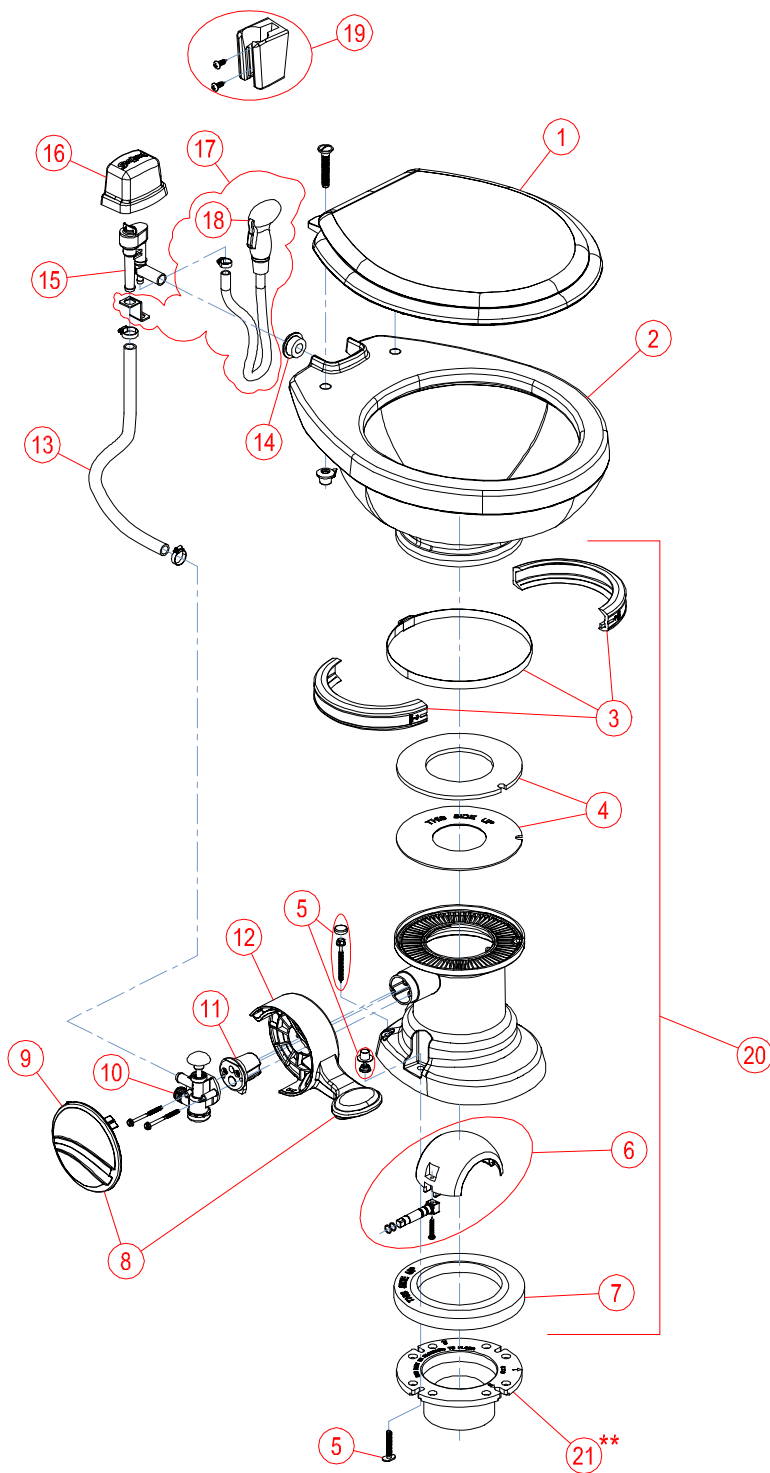

PARTS LIST: 110 MODEL

ITEM	PART NUMBER & DESCRIPTION
1	385344088 - SEAT/COVER - WHITE 385344089 - SEAT/COVER - BONE
2	385310790 - CERAMIC BOWL KIT - WHITE 385310791 - CERAMIC BOWL KIT - BONE
3	385310025 - BOWL/BASE CLAMP KIT - WHITE 385310048 - BOWL/BASE CLAMP KIT - BONE
4	385311462 - FLUSH BALL SEAL REP'L KIT
5	385310794 - MOUNTING HARDWARE - WHITE 385310803 - MOUNTING HARDWARE - BONE
6	385310681 - FLUSH BALL, SHAFT, CARTRIDGE KIT Includes Item 11
7	385311267 - FLOOR FLANGE SEAL
8	385311119 - PEDAL & COVER - WHITE 385311120 - PEDAL & COVER - BONE
9	385311179 - PEDAL COVER - WHITE 385311180 - PEDAL COVER - BONE
10	385314349 - WATER VALVE KIT
11	385310683 - SPRING CARTRIDGE KIT
12	385311121 - PEDAL/CARTRIDGE KIT - WHITE 385311122 - PEDAL/CARTRIDGE KIT - BONE Includes Items 9 & 11
13	385340177 - BOWL WATER SUPPLY HOSE - WHITE 385345377 - BOWL WATER SUPPLY HOSE - BONE
14	385311164 - 1/2" SEALING GROMMET
15	385230335 - VACUUM BREAKER KIT w/HAND SPRAY 385316906 - VACUUM BREAKER KIT Includes Item 14
16	385310795 - VACUUM BREAKER COVER - WHITE 385310796 - VACUUM BREAKER COVER - BONE
17*	385319054 - HAND SPRAY KIT w/VAC BREAKER - WHT Includes Items 14, 15, 18
18*	385311124 - HAND SPRAYER - WHITE Includes Item 19
19*	385230319 - HAND SPRAY BRACKET w/SCREW - WHT
20	385310792 - 110 BASE KIT - WHITE 385310793 - 110 BASE KIT - BONE Includes Items 3-12
21**	385345889 - 3" MPT FLOOR FLANGE 385345892 - 3" SOCKET FLOOR FLANGE 385343765 - 3" SPIGOT FLOOR FLANGE 385310961 - 45° SWIVEL FLOOR FLANGE*** *** Must Be Used With Seal Included

* Optional Accessories; Not Provided With Every Model
** Sold Separately, Not Included With The Toilet

P/N: 600344935
REV: 05/11