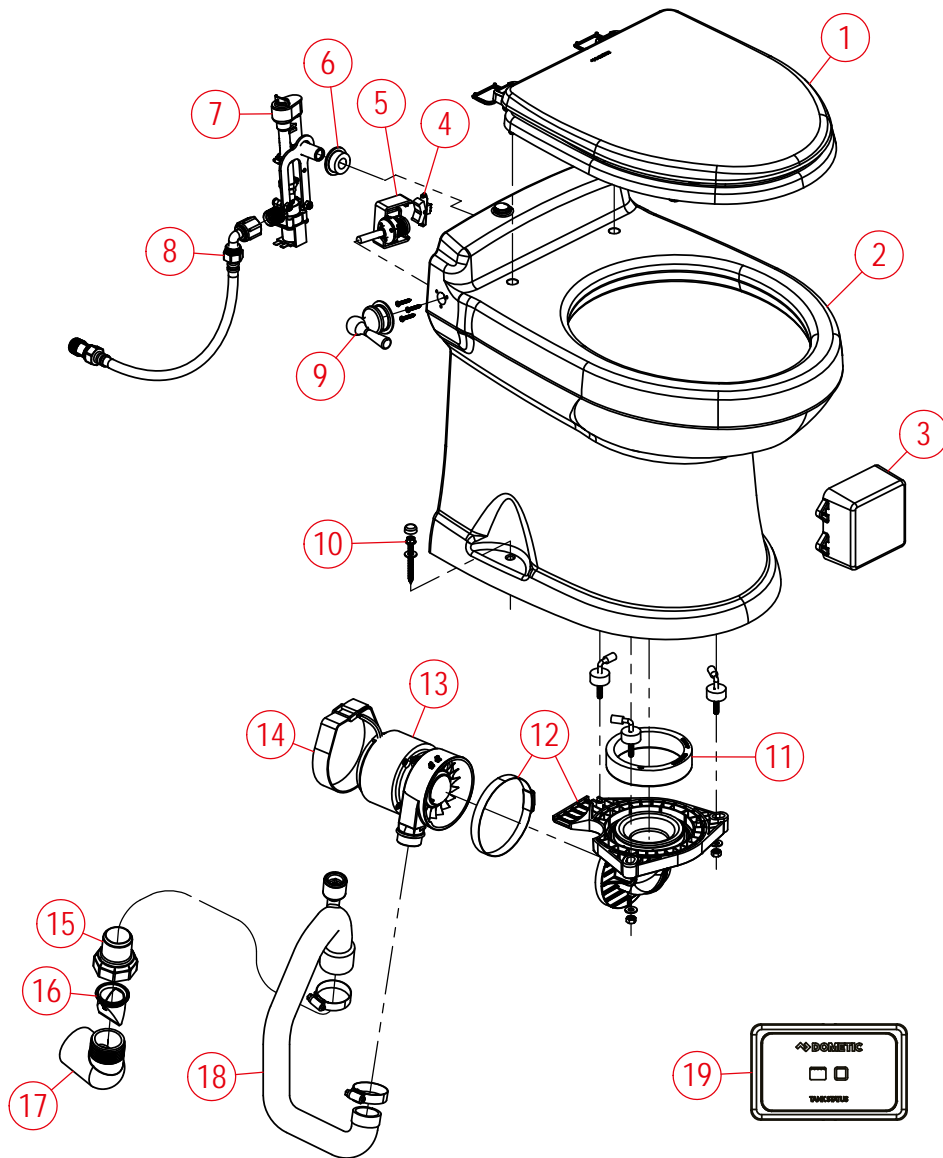

PARTS LIST: 8746 MASTERFLUSH TOILET

ITEM	PART NO	LEGACY NO & DESCRIPTION
1	4471011614	385312204 - SLOW-CLOSE SEAT/CVR - WHT Includes Mounting Hardware
2	385311730	385311730 - CONCERTO BOWL KIT - WHITE
3	385880085	385880085 - CONTROL MODULE 12/24VDC (DBL)
4	385311703	385311703 - FLUSH HANDLE SWITCH w/WIRING
5	385311704	385311704 - FLUSH HANDLE ASSEMBLY Includes Rocker Switch
6	385311164	385311164 - 1/2" SEALING GROMMET
7	385312135	385312135 - VACUUM BRK / WATER VALVE KIT - 12VDC Includes Sealing Grommet
8	4471010089	385312198 - TOILET WTR SUP'Y HOSE
9	385311141	385311141 - FLUSH HANDLE KIT - NICKLE
10	385311022	385311022 - BOWL MOUNTING HARDWARE KIT-WHT/BONE

ITEM	PART NO	LEGACY NO & DESCRIPTION
11	385312137	385312137 - BOWL ADAPTER SEAL REPLACEMENT Includes Mounting Hardware
12	385312138	385312138 - BOWL TRANSITION ADAPTER KIT Includes Bowl Seal & Mounting Hardware
13	385880068	385880068 - MOTOR/MACERATOR ASSY - 12VDC
14	385880083	385880083 - MOTOR/PUMP MOUNTING STRAP
15	385880070	385880070 - DISCHARGE TUBE VALVE ADAPTER
16	385310076	385310076 - 1 1/2" CHECK VALVE KIT, 2pcs per Kit
17	385311880	385311880 - 1 1/2" SLIP X MALE THREAD ELBOW
18	385312139	385312139 - DISCHARGE TUBE REPLACEMENT KIT Includes Clamps & Anti-Siphon Valve
19	9108729357	313002310 - DOMETIC TANK MONITOR/FULL PANEL

P/N: 600347337
REV: 05-11/23