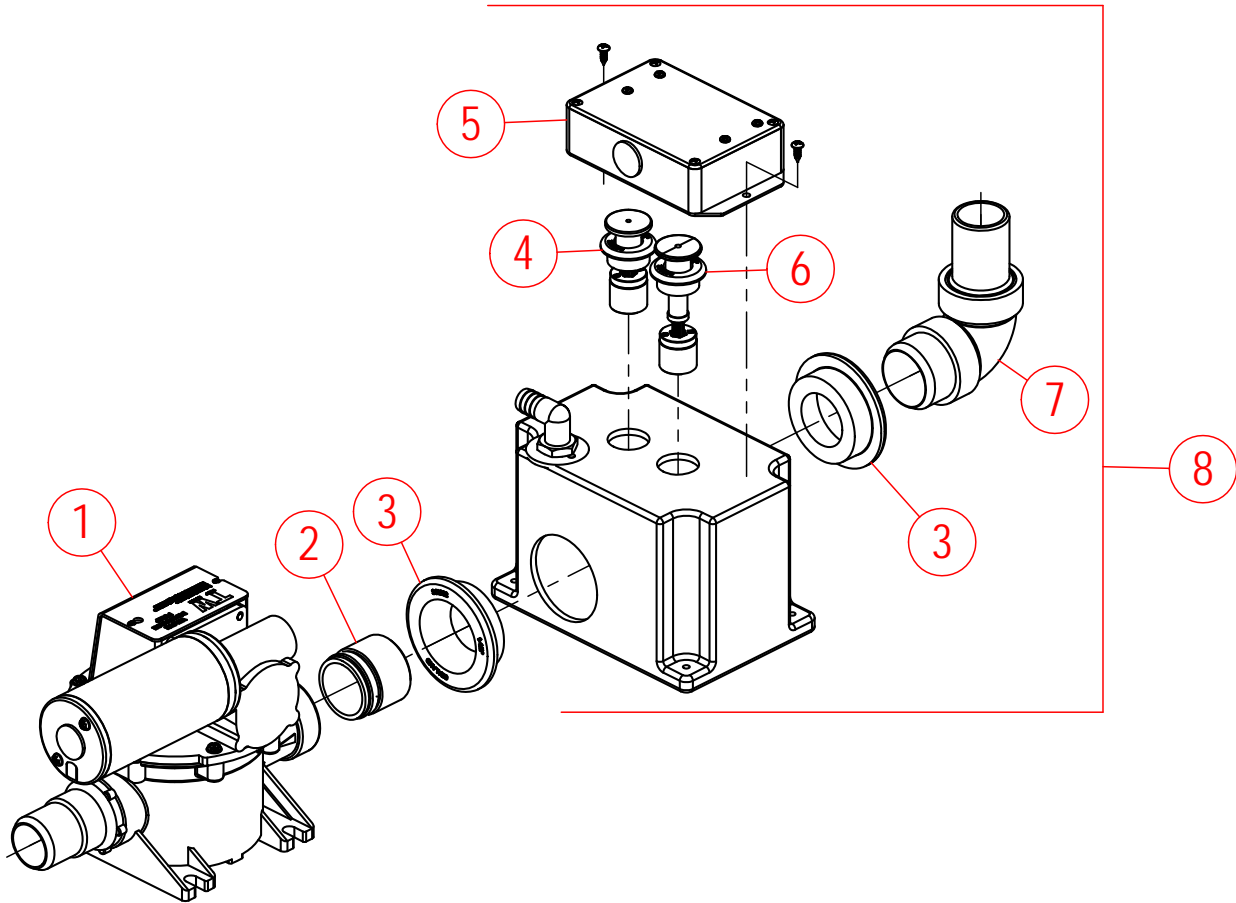

PARTS LIST: SANISUMP

ITEM	PART NO	LEGACY NO & DESCRIPTION
1	N/A	SEE DISCHARGE PUMP SPARE PARTS LIST
2	385640335	385640335 - PUMP ADAPTER FITTING
3	385311111	385311111 - 1 1/2" SEALING GROMMET
4	9108554562	313900101 - TANK FULL LEVEL Includes Sealing Grommet
5	385310659	385310659 - SANISUMP CONTROL MODULE 12VDC 385310721 - SANISUMP CONTROL MODULE 24VDC
6	385311253	385311253 - ADJUSTABLE TANK LEVEL 12" (1 per Kit) Includes Sealing Grommet
7	4471007035	385311101.RPL - INLET ELLBOW KIT Includes Sealing Grommet
8	385310584 385310649	SANISUMP ASSY LESS PUMP - 12VDC SANISUMP ASSY LESS PUMP - 24VDC

P/N: 600343929
REV: 02-08/21