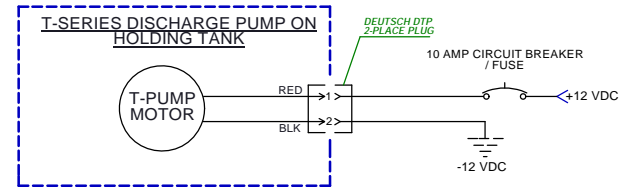

# PARTS LIST: 37G HOLDING TANK - 322503703

**NOTE:** ALL ITEMS INSIDE DASHED BLUE BOXES ARE SUPPLIED BY DOMETIC

NOTE: DEUTSCH/AMP PLUGS AND RECEPTACLES ARE OPTIONAL ELECTRICAL CONNECTORS ON VARIOUS PRODUCT MODELS. YOUR INSTALLED MODEL MAY OR MAY NOT HAVE DEUTSCH/AMP ELECTRICAL CONNECTORS. OEM SUPPLIED WIRING CAN ALSO VARY IN COLOR.