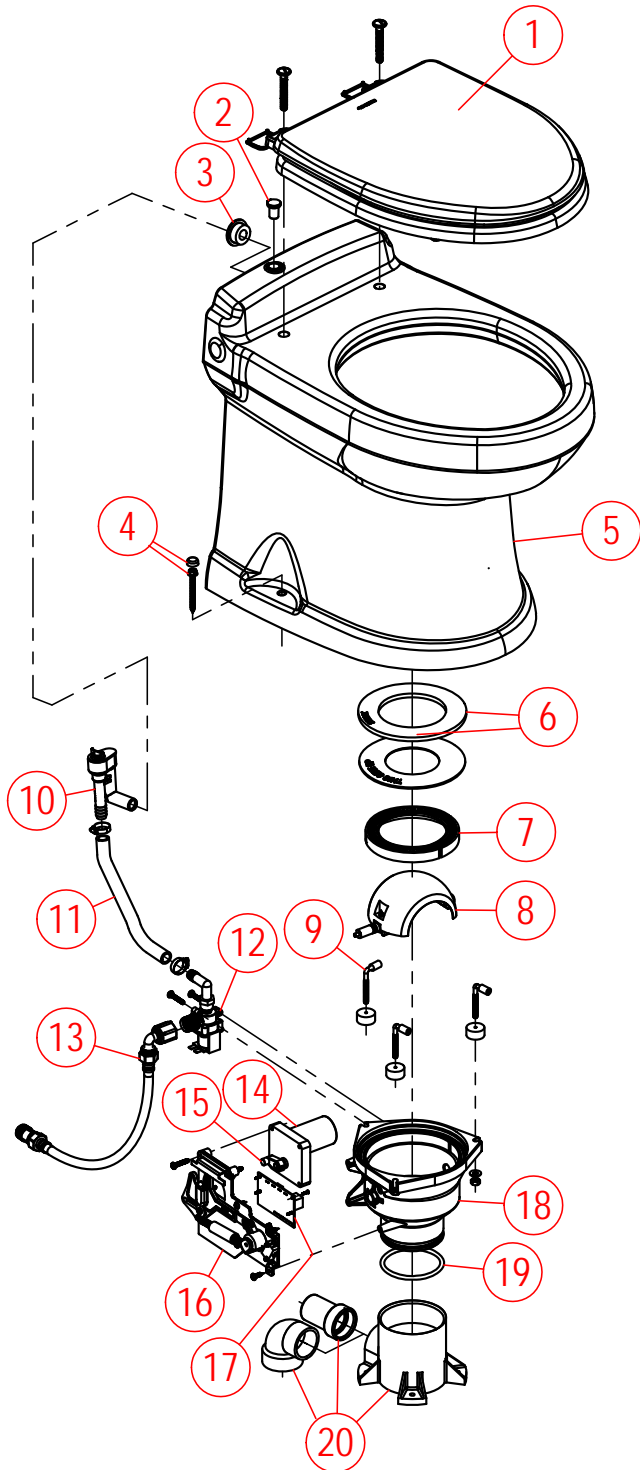

# PARTS LIST: 4748 VACUFLUSH TOILET

ITEM	PART NO	LEGACY NO & DESCRIPTION
1	4471011614 4471011615	385312204 - SLOW-CLOSE SEAT/CVR - WHT 385312205 - SLOW-CLOSE SEAT/CVR - BONE Includes Mounting Hardware
2	385311750 385311751	385311750 - SERVICE SWITCH HOUSING - WHITE 385311751 - SERVICE SWITCH HOUSING - BONE
3	385311164	385311164 - 1/2" SEALING GROMMET
4	385311022	385311022 - BOWL MOUNTING HARDWARE
5	385311730 385311731	385311730 - CONCERTO BOWL KIT - WHITE 385311731 - CONCERTO BOWL KIT - BONE
6	385311009	385311009 - FLUSH BALL SEAL REP'L KIT Includes Base Mtg Hardware
7	385311292	385311292 - BASE FLUSH BALL RING KIT
8	385310969	385310969 - FLUSH BALL/SHAFT REP'L KIT
9	385311011	385311011 - BASE TO BOWL MTG HARDWARE
10	385316906	385316906 - VACUUM BREAKER KIT Includes Sealing Grommet
11	385311869	385311869 - BOWL SUPPLY HOSE Includes Hose Clamps
12	385311545 385311546	385311545 - WATER VALVE KIT - 12VDC 385311546 - WATER VALVE KIT - 24VDC
13	4471010089	385312198 - TOILET WTR SUP'Y HOSE
14	385311300 385311390	385311300 - MOTOR REP'L KIT - 12VDC 385311390 - MOTOR REP'L KIT - 24VDC Includes Flush Cam
15	385311299	385311299 - MOTOR DRIVE ARM REP'L KIT
16	385311394	385311394 - VF FLUSH LINKAGE KIT-COMplete
17	385311690	385311690 - 12VDC & 24VDC CONTROL MODULE
18	385311754 385311755	385311754 - '48 PLUG-IN BASE KIT w/VAC BRK'R-12V 385311755 - '48 PLUG-IN BASE KIT w/VAC BRK'R-24V Excludes Seat, Ceramic Bowl & Funnel Kit
19	385311294	385311294 - BASE O-RING REP'L KIT
20	385311056	385311056 - DISCHARGE ADAPTER KIT Includes Mounting Hardware