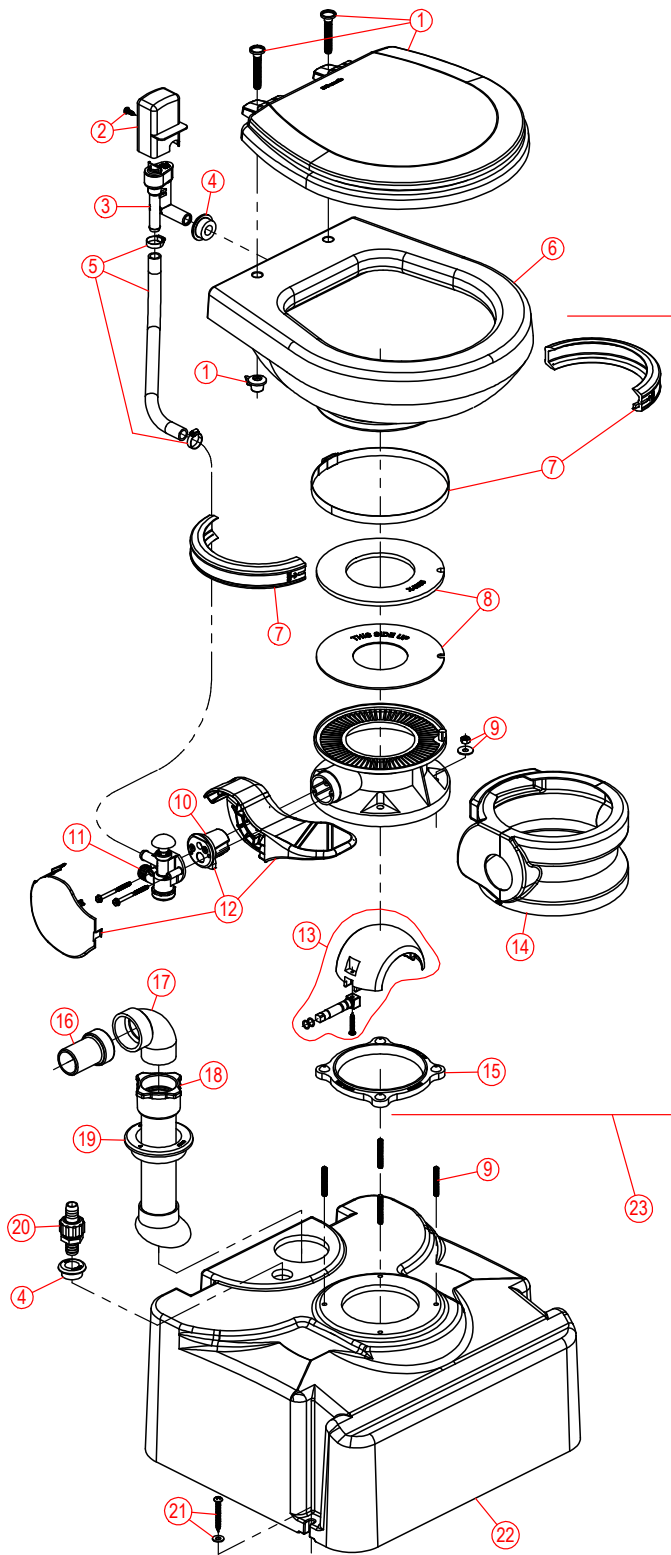

PARTS LIST: 711-M28 MODEL

ITEM	PART NUMBER & DESCRIPTION
1	385344436 - SEAT/COVER - WHITE 385344437 - SEAT/COVER - BONE Includes Mounting Hardware
2	385310696 - VACUUM BREAKER COVER - WHITE 385310782 - VACUUM BREAKER COVER - BONE Includes Mounting Hardware
3	385316906 - VACUUM BREAKER KIT Includes Item 4
4	385311164 - ½" SEALING GROMMET
5	385345377 - BOWL WATER SUPPLY HOSE Includes Hose Clamps
6	385310676 - BOWL KIT - WHITE 385310781 - BOWL KIT - BONE
7	385310025 - BOWL/BASE CLAMP KIT - WHITE 385310048 - BOWL/BASE CLAMP KIT - BONE
8	385311462 - FLUSH BALL SEAL REPLACEMENT KIT
9	385310534 - MOUNTING HARDWARE KIT - M28
10	385310683 - SPRING CARTRIDGE KIT
11	385314349 - WATER VALVE KIT Includes Mounting Screws
12	385310682 - FLUSH PEDAL KIT - WHITE 385310762 - FLUSH PEDAL KIT - BONE Includes Item 10
13	385310681 - FLUSH BALL, SHAFT & CARTRIDGE KIT Includes Item 10
14	385310108 - PEDESTAL COVER KIT - WHITE 385310109 - PEDESTAL COVER KIT - BONE
15	385310063 - FLOOR / BASE SEAL
16	385341513 - ½" HOSE ADAPTER FITTING
17	385311886 - ½" QUARTER-BEND STREET ELBOW
18*	385310532 - M28 TANK DISCHARGE DIPTUBE KIT Includes Item 19
19*	385311110 - 2" SEALING GROMMET
20*	385314362 - M28 TANK VENT FITTING ASSY Includes Item 4
21	385310533 - M28 TANK 21 MOUNTING HARDWARE
22**	385311287 - M28 TANK ASSEMBLY - WHITE 385310085 - M28 TANK ASSEMBLY - BONE Includes Items 4, 15-21
23	385311286 - 711 BASE KIT - WHITE 385310891 - 711 BASE KIT - BONE Includes Items 7-15

P/N: 600345212
REV: 02-03/15