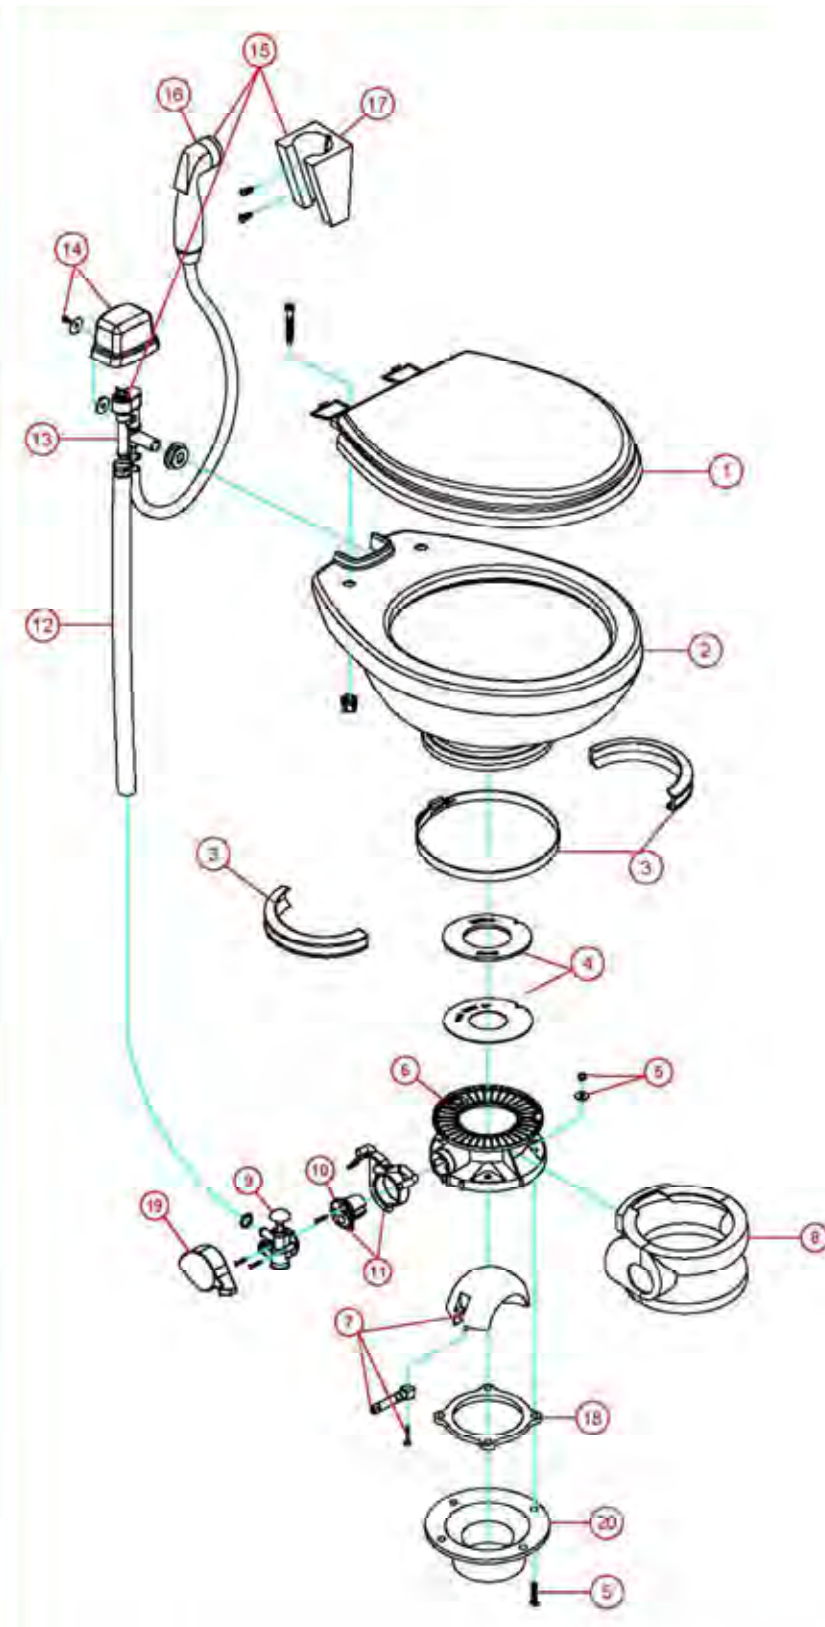

PARTS LIST: TRAVELER LITE 111WS/ECP 303011101 – 302011191

ITEM	PART NUMBER & DESCRIPTION
1	385311401 - KIT, SEAT-CV'R 500+ - WHITE
2	385310790 - KIT, BOWL TRAVELER LITE - WHITE
3	385310048 - KIT, HALF CLAMP - BONE
4	385311462 - SEAL REPLACEMENT, KIT
5	385310064 - KIT, MOUNT-TRAVELER-506/806
6	385311559 - KIT, BASE SH'T GRAV S PED - WHITE Includes Items 3-11
7	385310681 - KIT,BALL.SHAFT & CART - WHITE Includes Item 10
8	385310108 - KIT, SHORT BASE COVER - WHITE
9	385314349 - KIT, WATER VALVE
10	385236096 - KIT, SPRING CARTRIDGE
11	385311553 - KIT, SHORT PAD LEVER/CART Includes Item 10
12	385345377 - KIT, SUPPLY HOSE - WHITE
13	385230335 - KIT, HAND SPRAY VB
14	385310795 - VACUUM BREAKER COVER, KIT - WHITE
15	385319054 - VACUUM BREAKER, KIT Includes Items 13, 16, 17, 20
16	385311124 - KIT, HAND SPRAY - WHITE
17	385230319 - KIT, BRACKET-HAND SPRAY Includes Screws
18	385310063 - KIT, FLOOR FLANGE SEAL
19	385311551 - KIT, SHORT PAD/PEDAL COVER - WHITE
20*	385345889 - FLOOR FLANGE, 3" MPT 385345892 - FLOOR FLANGE, 3" SOCKET 385343765 - FLOOR FLANGE, 3" SPIGOT 385310961 - FLOOR FLANGE ADAPTER, 45° SWIVEL**

** Must Be Used With Seal Included

* Sold Separately

P/N: 600345638
REV: 05/09

**OBSOLETE FINISHED GOOD;
PARTS MAY STILL BE AVAILABLE**