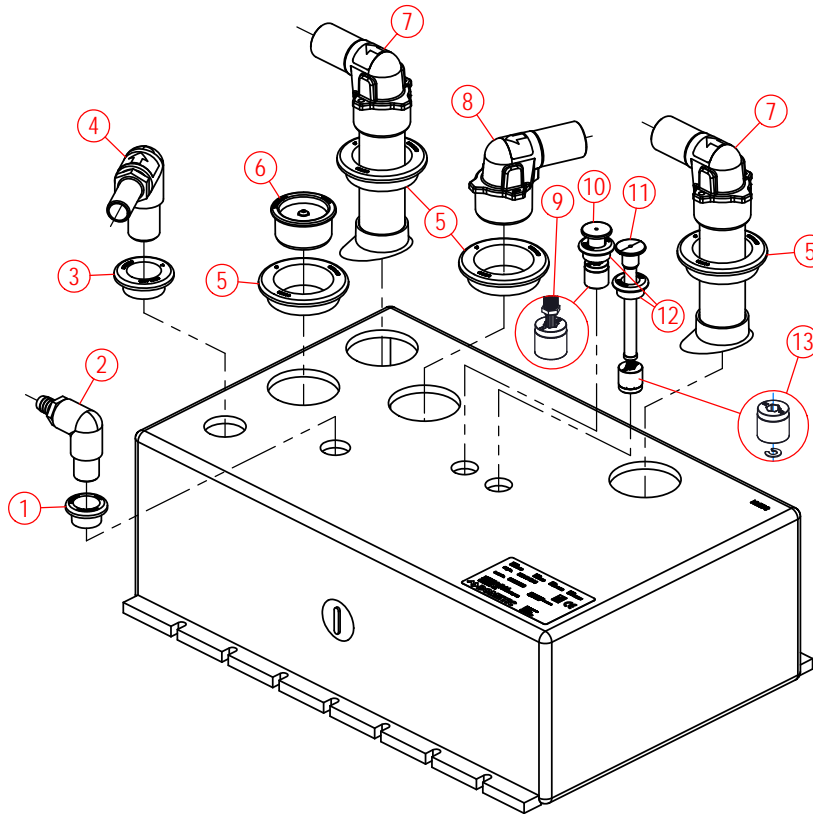

PARTS LIST: 4012 HOLDING TANK - 322401214

ITEM	PART NUMBER & DESCRIPTION
1	385311112 - 3/4" SEALING GROMMET
2	385311073 - 5/8" VENT ELBOW FITTING Includes Item 1
3	385311241 - 1" SEALING GROMMET
4	385311135 - 1" INLET FITTING KIT Includes Item 3
5	385311110 - 2" SEALING GROMMET
6	313255247 - TANKSAVER Includes Item 5
7	385311573 - DISCHARGE FITTING w/90° ELBOW Includes Item 5
8	385311608 - 1 1/2" INLET ELBOW FITTING Includes Item 5
9	385230268 - THREADED STEM/FLOAT REPLACEMENT
10	313900101 - TANK FULL LEVEL Includes Item 9, 12 & 13
11	385311254 - TANK LEVEL ADJUSTABLE 24" Includes Item 9, 12 & 13
12	385311164 - 1/2" SEALING GROMMET
13	385311103 - TANK LEVEL FLOAT & LOCK RING

P/N: 600347273
REV: 03-05/17