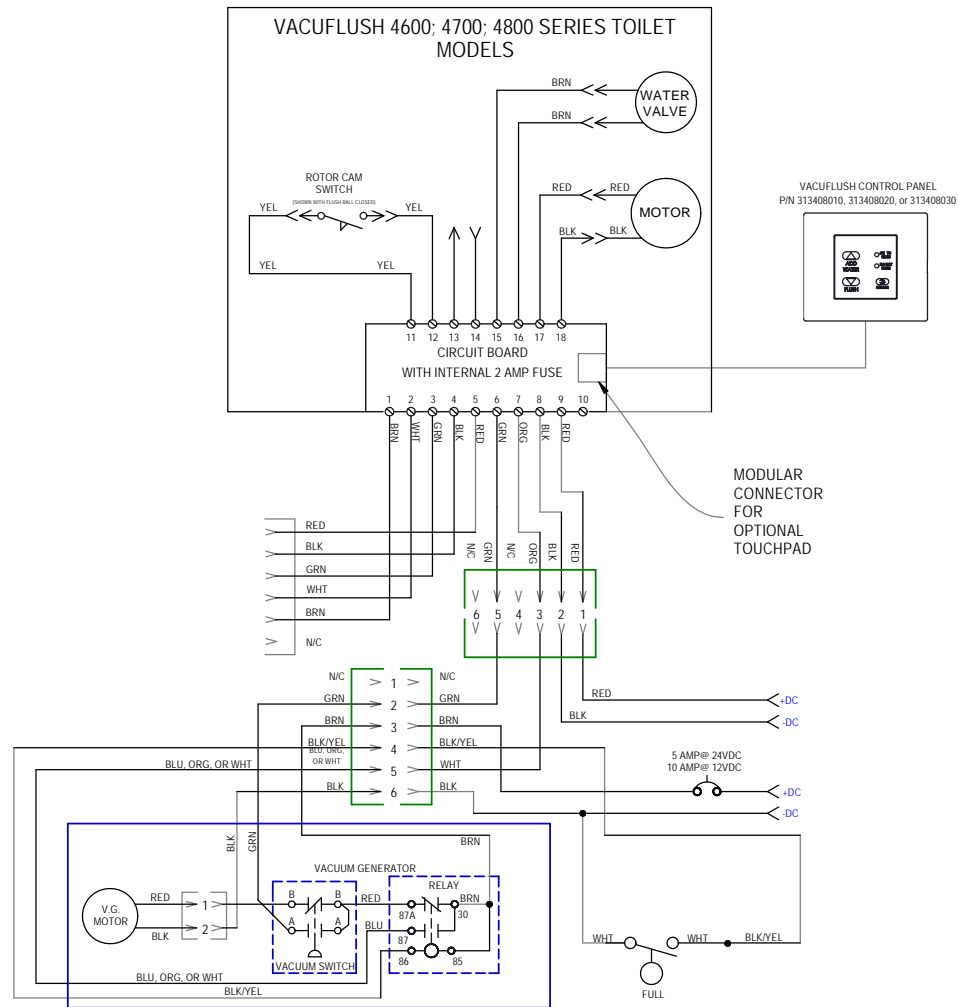

PARTS LIST: 4709 VACUFLUSH TOILET

NOTE: DEUTSCH/AMP PLUGS AND RECEPTACLES ARE OPTIONAL ELECTRICAL CONNECTORS ON VARIOUS PRODUCT MODELS. YOUR INSTALLED MODEL MAY OR MAY NOT HAVE DEUTSCH/AMP ELECTRICAL CONNECTORS. OEM SUPPLIED WIRING CAN ALSO VARY IN COLOR.

P/N: 600346468
REV: 07-11/23

WIRING DIAGRAM DWG REF.:
346612.21