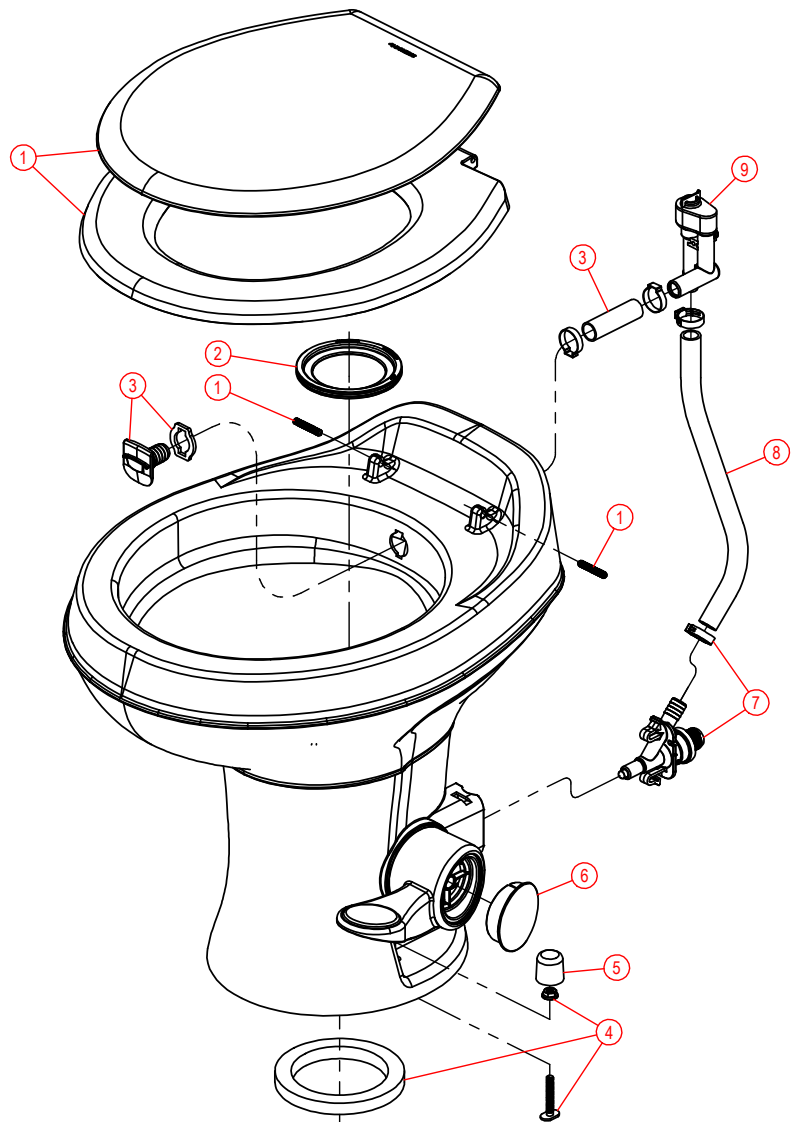

PARTS LIST: 300 TALL GRAVITY FLUSH TOILET

ITEM PART NUMBER & DESCRIPTION

1	385311930 - SEAT/COVER REPLACEMENT - WHITE 385311931 - SEAT/COVER REPLACEMENT - BONE Includes Mounting Hardware
2	385311658 - FLUSH BALL SEAL
3	385311932 - BOWL WASH SPRAY NOZZLE KIT - WHITE 385311933 - BOWL WASH SPRAY NOZZLE KIT - BONE
4	385311652 - MTG HARDWARE & FLOOR SEAL - WHITE 385311653 - MTG HARDWARE & FLOOR SEAL - BONE Includes Item 5
5	385311654 - FLOOR BOLT CAP - WHITE 385311655 - FLOOR BOLT CAP - BONE
6	385311656 - PEDAL COVER - WHITE 385311657 - PEDAL COVER - BONE
7	385311641 - WATER VALVE KIT
8	385311937 - BOWL SUPPLY HOSE Includes Mounting Clamps
9	385316906 - VACUUM BREAKER KIT; WITHOUT SPRAYER

P/N: 600346816
REV: 05-08/17