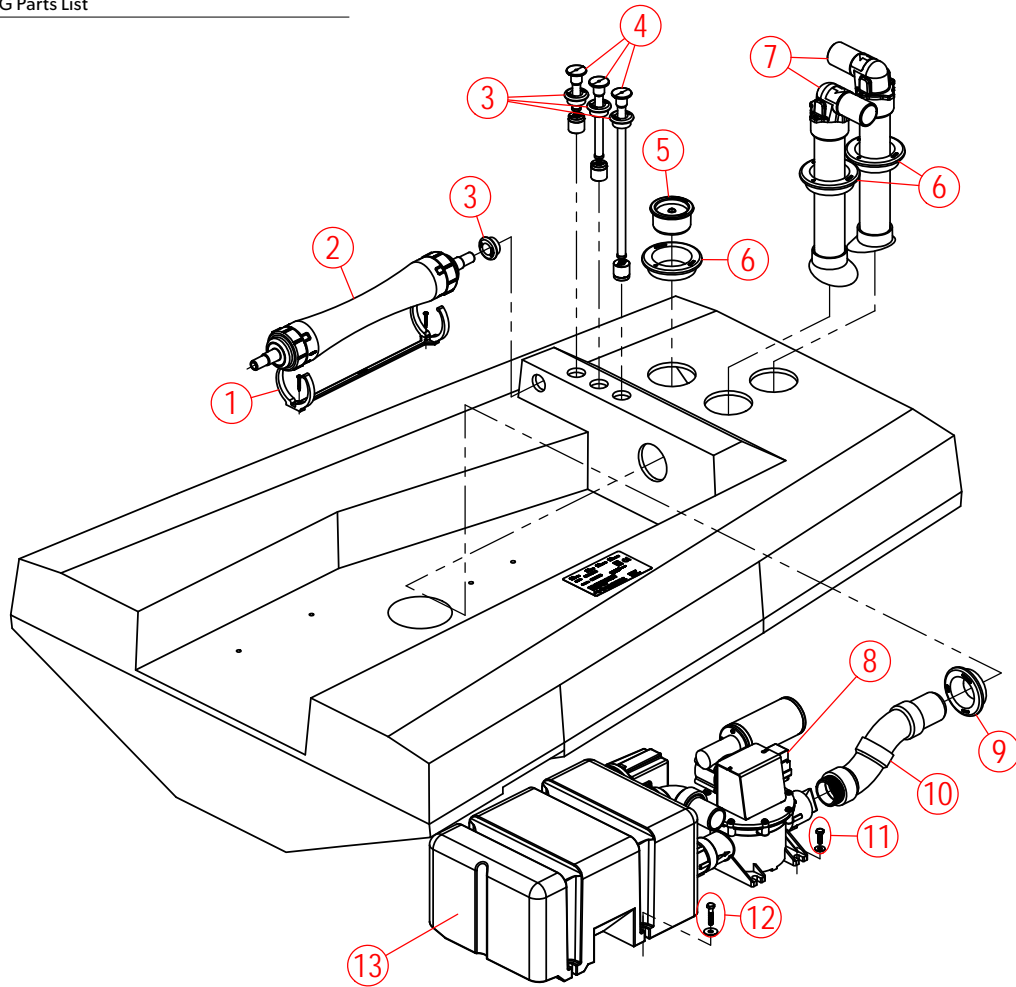

PARTS LIST: 53 GAL HOLDING TANK - 322805302

ITEM PART NUMBER & DESCRIPTION

1	385311106 - VENT FILTER MOUNTING BRACKET Includes Mounting Hardware
2	309311002 - VENT FILTER REPLACEMENT CARTRIDGE Order Kit 385312060 for Replacement Fittings
3	385311164 - 1/2" SEALING GROMMET
4	385312173 - TANK LEVELS w/DT CONNECTOR Includes Item 3
5	313255247 - TANKSAVER Includes Item 6
6	385311110 - 2" SEALING GROMMET
7	385311573 - DIPTUBE ASSY w/90° ELBOW Includes Item 6
8	385310842 - SHUTDOWN RELAY & MTG BRACKET-12VDC Includes Mounting Screws
9	385311111 - 1 1/2" SEALING GROMMET
10	385312174 - TANK INLET FITTING Includes Item 8
11	385311163 - PUMP MOUNTING HARDWARE
12	385311162 - VG MOUNTING HARDWARE
13	385312175 - 12VDC LOW-PROFILE VG REP'L See Low-Profile VG Parts List

P/N: 600347592
REV: 01-08/20