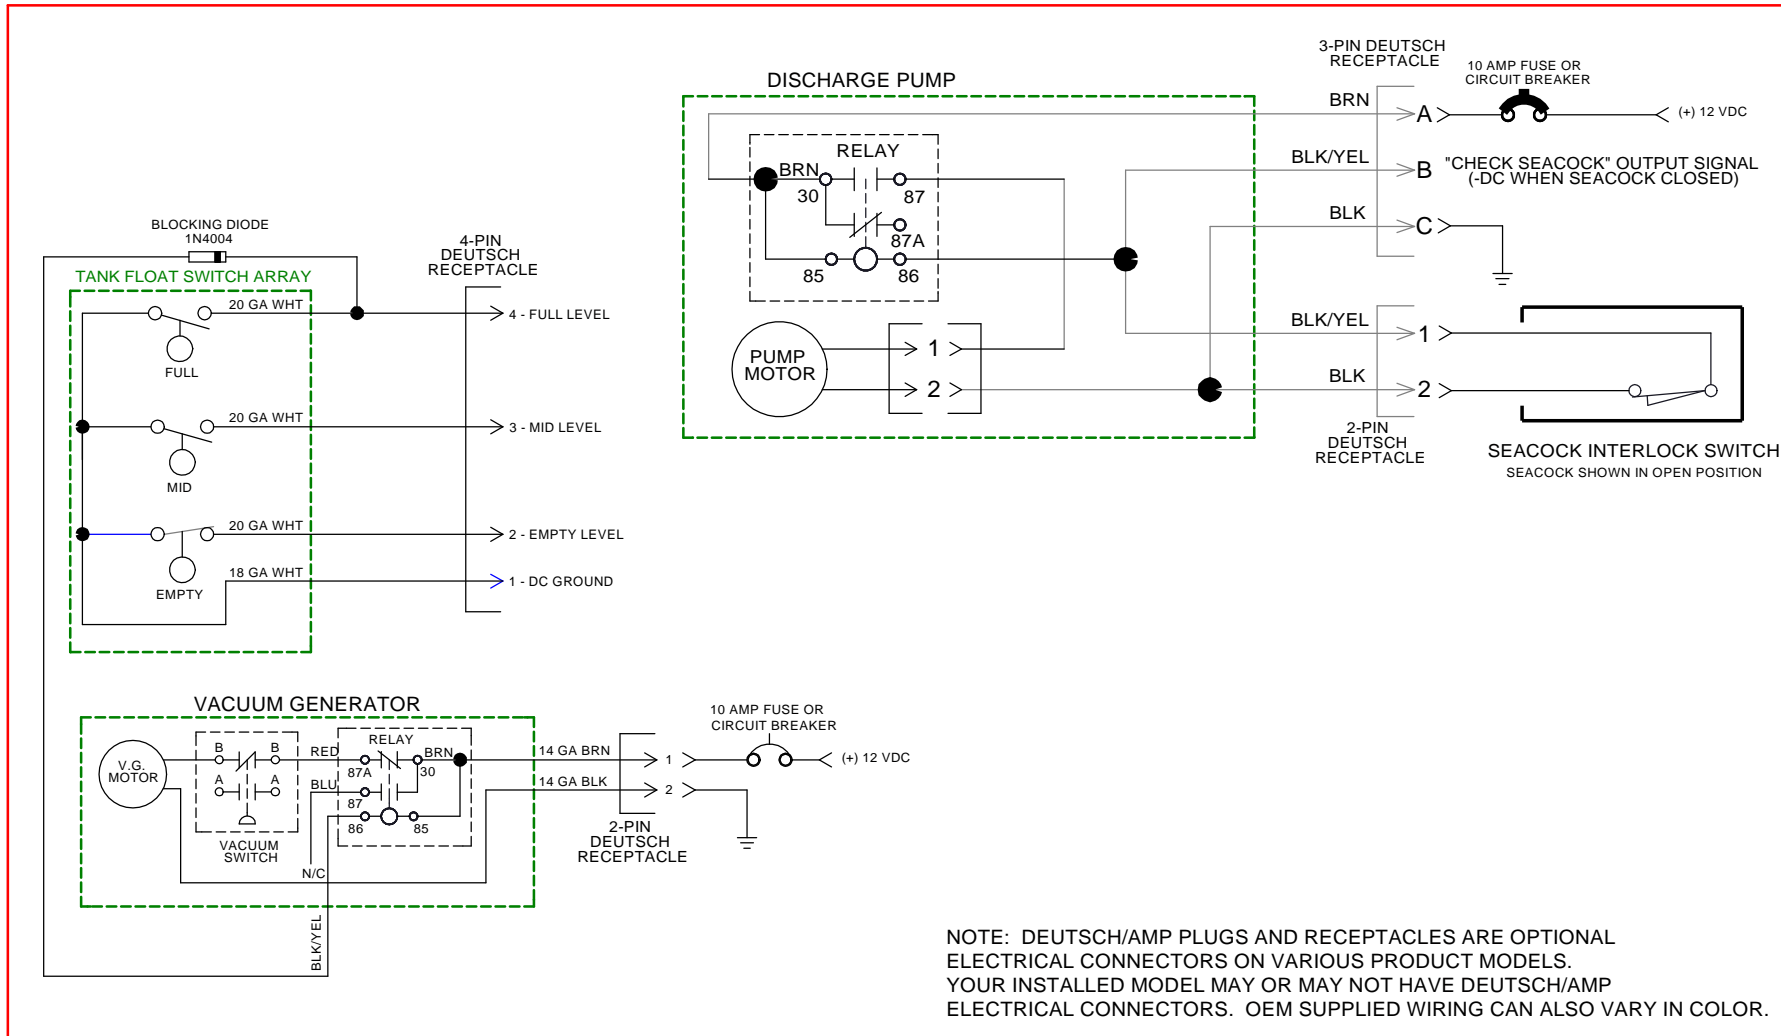

PARTS LIST: 4020 HOLDING TANK - 322402025

P/N: 600347177
REV: 02-04/16

WIRING DIAGRAM DWG REF.:
346612; SHEET 48.

PARTS LIST: 4020 HOLDING TANK - 322402028

ITEM	PART NUMBER & DESCRIPTION
1	385311110 - 2" SEALING GROMMET
2	313255247 - TANKSAVER Includes Item 1
3	385311103 - TANK LEVEL FLOAT & LOCK RING
4	385311403 - TANK LEVELS w/DT CONNECTOR Includes Item 6
5	385230268 - THREADED STEM/FLOAT REPLACEMENT
6	385311164 - 1/2" SEALING GROMMET
7	385311073 - 5/8" VENT ELBOW FITTING Includes Item 8
8	385311112 - 3/4" SEALING GROMMET
9	385311584 - DIPTUBE ASSY w/STRAIGHT FITTING Includes Item 1
10	385311573 - DIPTUBE ASSY w/90° ELBOW Includes Item 1
11	385311092 - 90° INLET ELBOW w/SLIP NUT Includes Item 12 & 14
12	385311233 - 1 1/2" SLIP SEAL REPLACEMENT
13	385311473 - INLET EXTENSION w/SLIP NUT Includes Item 12
14	385311111 - 1 1/2" SEALING GROMMET