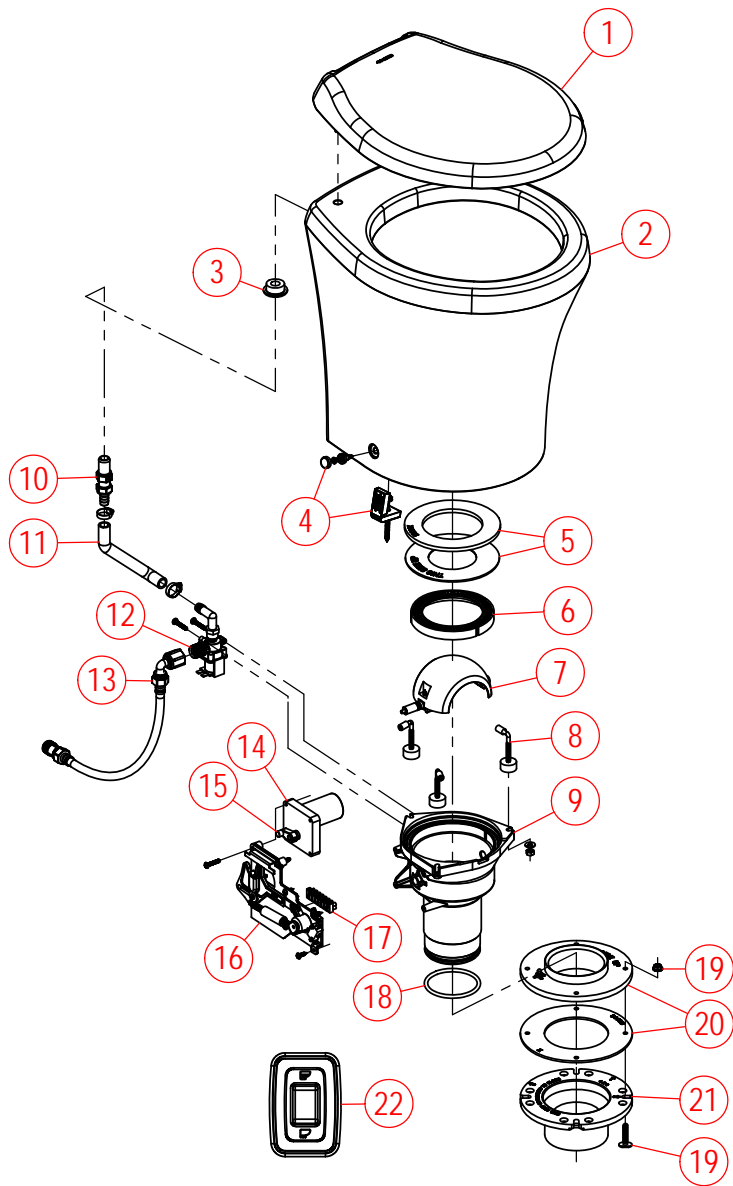

# PARTS LIST: 4810 MODEL - 302481510

ITEM	PART NO	LEGACY NO & DESCRIPTION
1	385311618	385311618 - SEAT/COVER SLOW-CLOSE KIT - WHITE Includes Mounting Hardware
2	385311380	385311380 - 4800/8900 TALL BOWL KIT-WHITE
3	385311164	385311164 - 1/2" SEALING GROMMET
4	385311463	385311463 - BOWL MOUNTING HARDWARE KIT
5	385311009	385311009 - FLUSH BALL SEAL REP'L KIT Includes Base Mtg Hardware
6	385311292	385311292 - BASE FLUSH BALL RING KIT
7	385310969	385310969 - FLUSH BALL/SHAFT REP'L KIT
8	385311011	385311011 - BASE TO BOWL MTG HARDWARE
9	385311902	385311902 - 10 PLUG IN-BASE KIT - 12VDC Excludes Bowl, Seat, & Vacuum Breaker; Includes Base Mtg Hardware
10	385311456	385311456 - BARBED CHECK VALVE REP'L Includes Sealing Grommet
11	385311869	385311869 - BOWL SUPPLY HOSE Includes Hose Clamps
12	385311545	385311545 - WATER VALVE KIT - 12VDC
13	4471010089	385312198 - TOILET WTR SUP'Y HOSE
14	385311300	385311300 - MOTOR REPLACEMENT KIT - 12VDC Includes Flush Cam
15	385311299	385311299 - MOTOR DRIVE ARM REP'L KIT
16	385311394	385311394 - VF FLUSH LINKAGE KIT-COMPLETE
17	385311298	385311298 - TERMINAL BLOCK REP'L WIRING
18	385311294	385311294 - BASE O'RING REP'L KIT
19	385310064	385310064 - FLOOR FLANGE MTG HARDWARE
20	385311013	385311013 - FLOOR FLANGE ADAPTER KIT Includes Mounting Hardware
21	385345892	385345892 - 3" SOCKET FLOOR FLANGE
22	385311139	385311139 - WALL MOUNTED FLUSH SWITCH