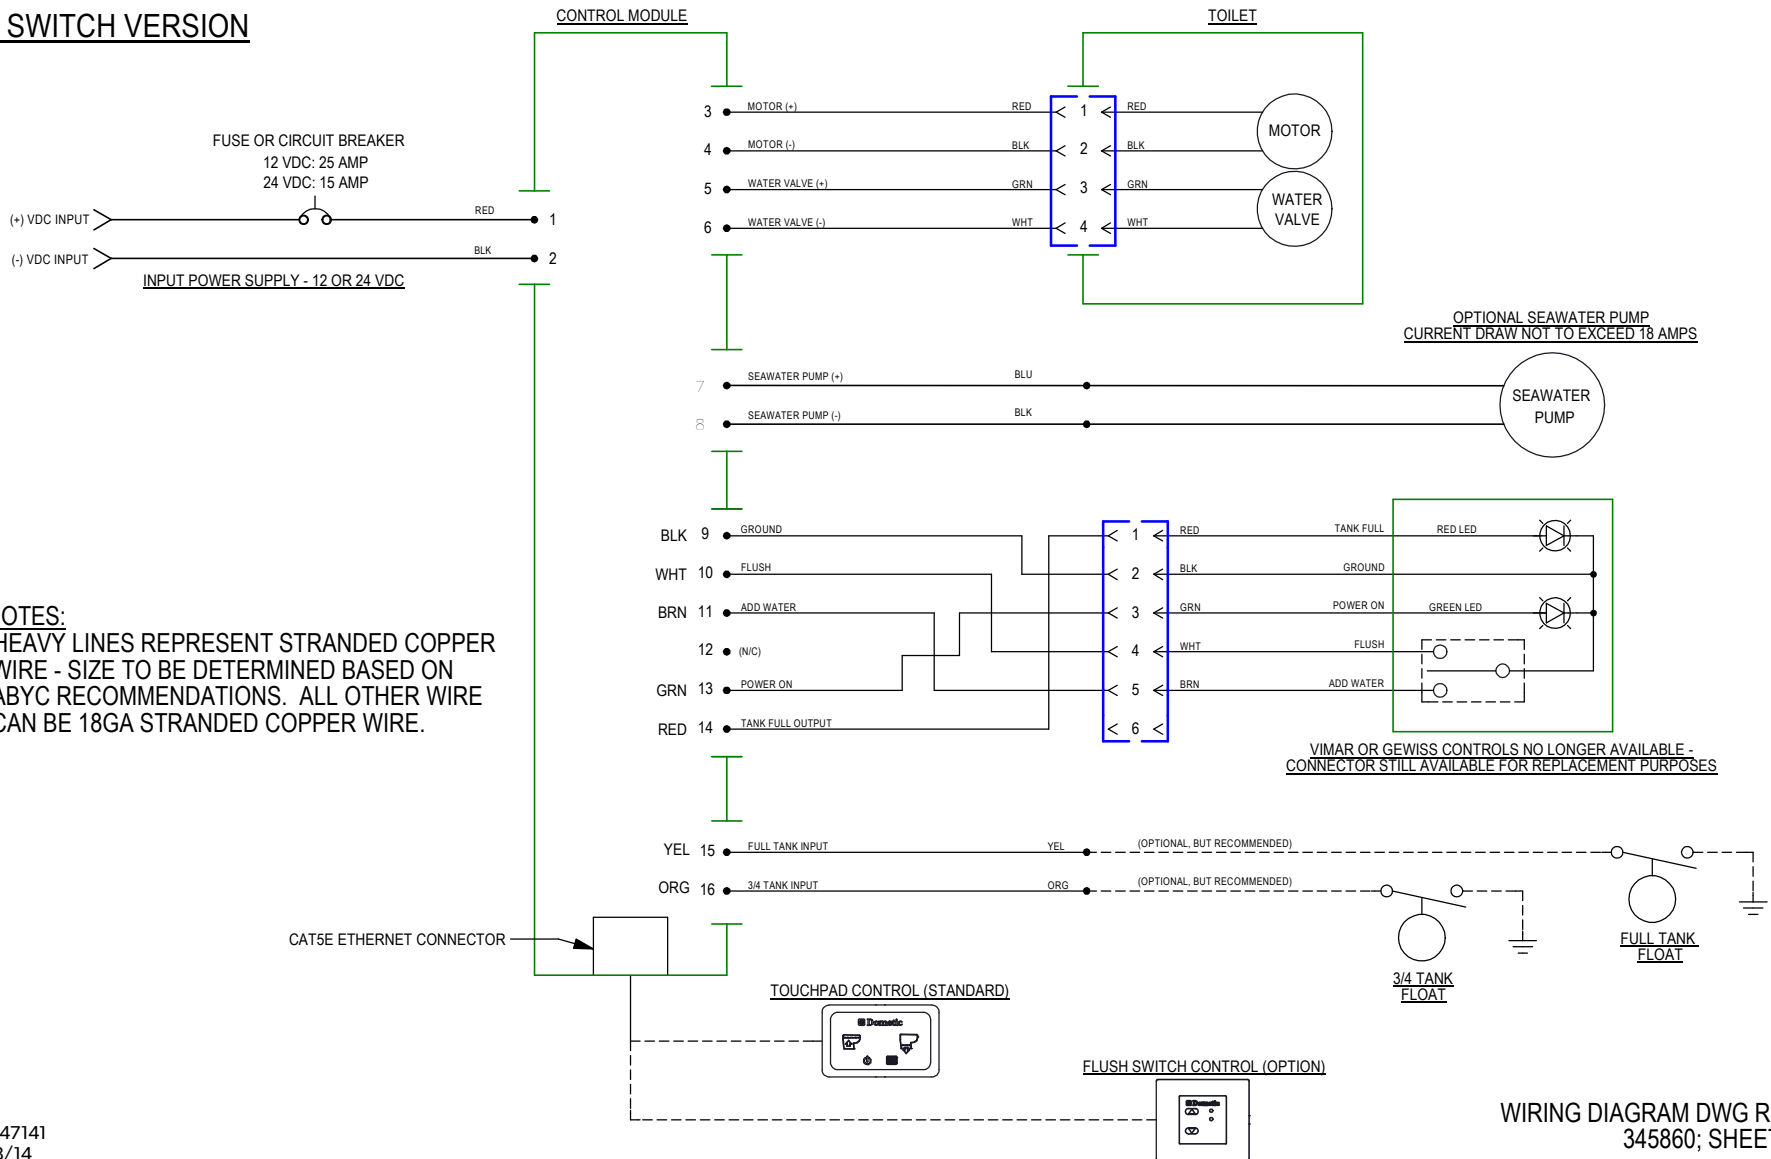

## WIRING DIAGRAM WALL SWITCH VERSION

**NOTES:**  
-HEAVY LINES REPRESENT STRANDED COPPER WIRE - SIZE TO BE DETERMINED BASED ON ABYC RECOMMENDATIONS. ALL OTHER WIRE CAN BE 18GA STRANDED COPPER WIRE.

P/N: 600347141  
REV: 02-08/14