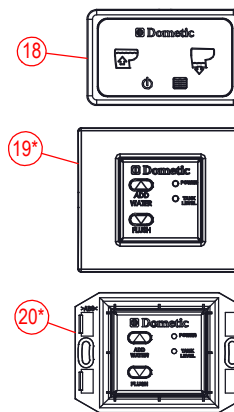

ITEM PART NUMBER & DESCRIPTION

1	385311618 - SEAT/COVER SLOW-CLOSE KIT - WHITE 385311619 - SEAT/COVER SLOW-CLOSE KIT - BONE
2	385312036 - 8600 TALL BOTTOM DISCHARGE BOWL KIT - WHITE 385312037 - 8600 TALL BOTTOM DISCHARGE BOWL KIT - BONE
3	385311164 - 1/2" SEALING GROMMET
4	385880073 - CHECKVALVE REPLACEMENT
5	385880074 - WATER VALVE KIT - 12VDC, Includes Items 3 & 4 385880075 - WATER VALVE KIT - 24VDC, Includes Items 3 & 4
6	385311547 - WATER SUPPLY HOSE REPLACEMENT
7	385311463 - BOWL MOUNTING HARDWARE KIT
8	385880085 - CONTROL MODULE 12/24VDC (DBL)
9	385312038 - DISCHARGE TUBE, Includes Anti-Siphon
10	385880070 - DISCHARGE TUBE VALVE ADAPTER
11	385311620 - 1 1/2" CHECK VALVE
12	385311315 - 1 1/2" PUMP OUTLET FITTING
13	385880072 - 1" VALVE ADAPTER
14	385880071 - 1 1/2" VALVE ADAPTER ELBOW
15	385880068 - MOTOR/MACERATOR ASSY - 12VDC 385880069 - MOTOR/MACERATOR ASSY - 24VDC
16	385880067 - BOWL OUTLET ELBOW
17	385880083 - MOTOR/PUMP MOUNTING STRAP
18	313600021 - DOMETIC TOUCHPAD FLUSH SWITCH - WHITE 313600022 - DOMETIC TOUCHPAD FLUSH SWITCH - BLACK
19*	313409010 - DOMETIC FLUSH CONTROL - STD GRAY 313409020 - DOMETIC FLUSH CONTROL - STD WHITE
20*	313409030 - DOMETIC FLUSH CONTROL-PLAYBUS GRAY
N/S	385880081 - VIMAR/GEWISS FLUSH SWITCH WIRE HARNESS 385880082 - DOMETIC TOUCHPAD FLUSH SWITCH CABLE

*Optional Accessories Sold Separately & Not Included Or Provided With Every Model