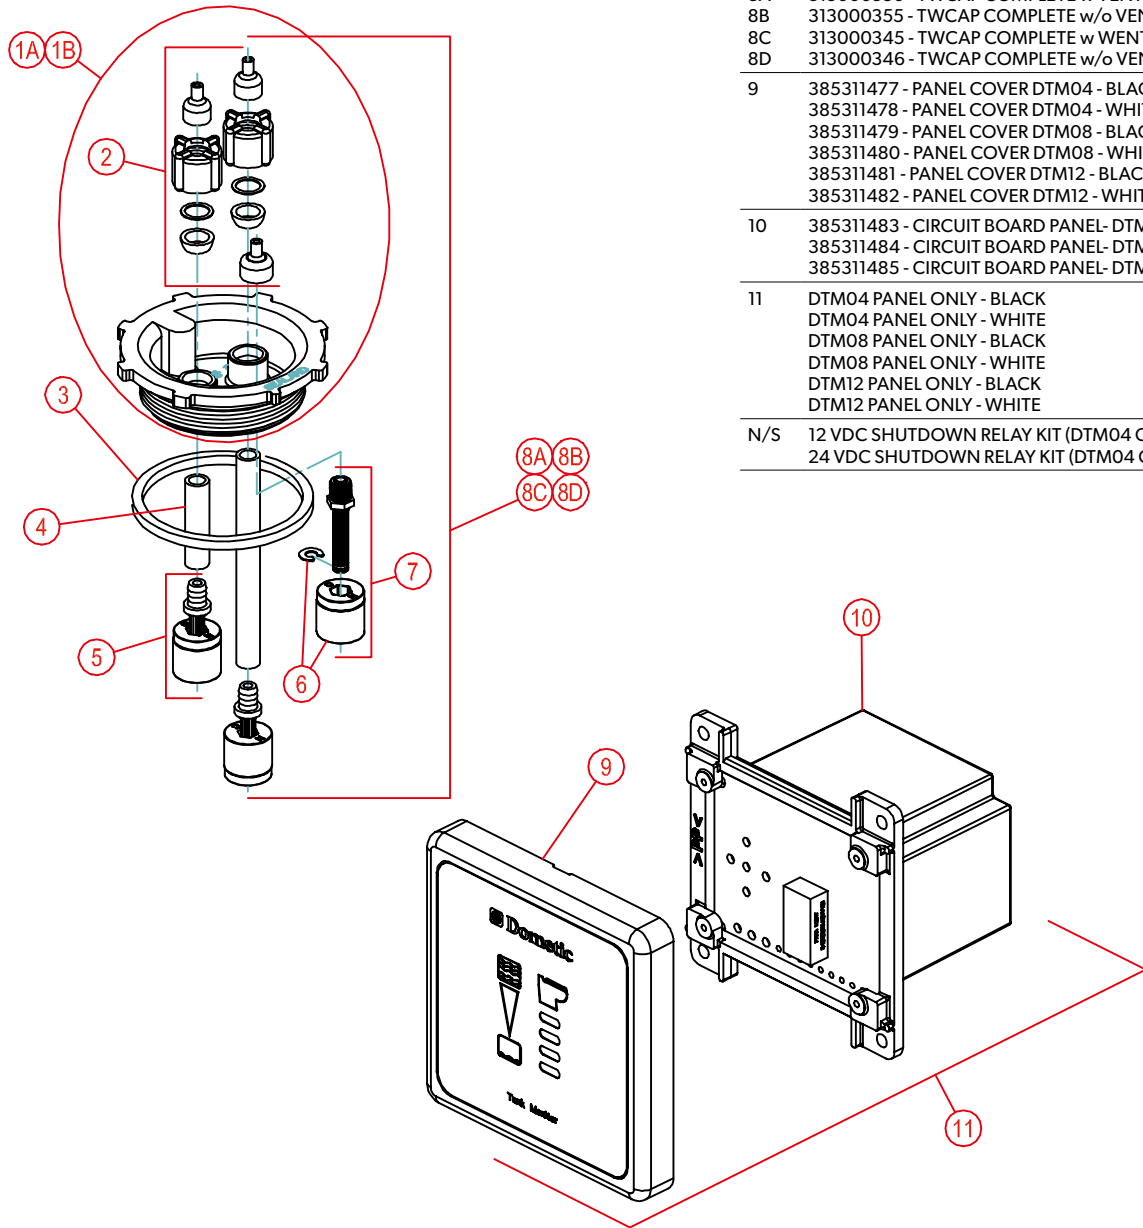

PARTS LIST: DTM04, DMT08, DTM12 MODELS

ITEM	PART NUMBER & DESCRIPTION
1A	385311765 - TW CAP ASSEMBLY w VENT
1B	385311766 - TW CAP ASSEMBLY w/o VENT
2	385310258 - COMPRESSION NUT KIT
3	385311250 - TW CAP O-RING REPLACEMENT
4	385230930 - 22" FLEX PROBE KIT
5	385310758 - BARBED STEM/FLOAT REPLACEMENT
6	385311103 - TANK LEVEL FLOAT & LOCK RING
7	385230268 - THREADED STEM/FLOAT REPLACEMENT
8A	313000350 - TWCAP COMPLETE w VENT
8B	313000355 - TWCAP COMPLETE w/o VENT
8C	313000345 - TWCAP COMPLETE w VENT 45" PROBES
8D	313000346 - TWCAP COMPLETE w/o VENT 45" PROBES
9	385311477 - PANEL COVER DTM04 - BLACK 385311478 - PANEL COVER DTM04 - WHITE 385311479 - PANEL COVER DTM08 - BLACK 385311480 - PANEL COVER DTM08 - WHITE 385311481 - PANEL COVER DTM12 - BLACK 385311482 - PANEL COVER DTM12 - WHITE
10	385311483 - CIRCUIT BOARD PANEL- DTM04 385311484 - CIRCUIT BOARD PANEL- DTM08 385311485 - CIRCUIT BOARD PANEL- DTM12
11	DTM04 PANEL ONLY - BLACK DTM04 PANEL ONLY - WHITE DTM08 PANEL ONLY - BLACK DTM08 PANEL ONLY - WHITE DTM12 PANEL ONLY - BLACK DTM12 PANEL ONLY - WHITE
N/S	12 VDC SHUTDOWN RELAY KIT (DTM04 ONLY) 24 VDC SHUTDOWN RELAY KIT (DTM04 ONLY)

P/N: 600346527
REV: 10/11