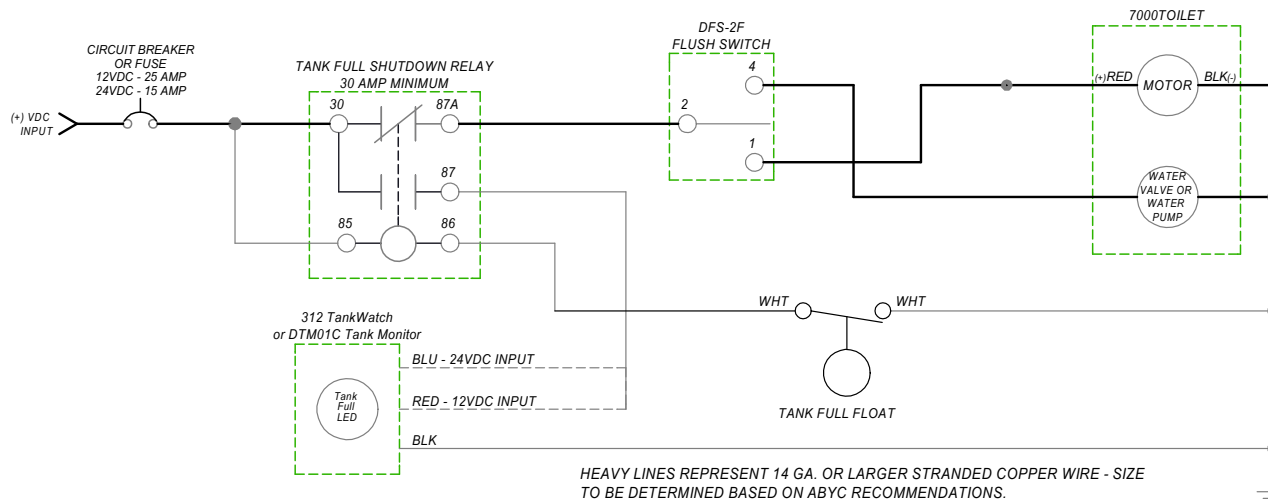

7000 INT'L SERIES FRESH WATER WIRING DIAGRAM - WITH TANK FULL RELAY

HEAVY LINES REPRESENT 14 GA. OR LARGER STRANDED COPPER WIRE - SIZE TO BE DETERMINED BASED ON ABYC RECOMMENDATIONS.

ALL OTHER WIRE CAN BE 18 GA. STRANDED COPPER.

NOTE: DEUTSCH/AMP PLUGS AND RECEPTACLES ARE OPTIONAL ELECTRICAL CONNECTORS ON VARIOUS PRODUCT MODELS. YOUR INSTALLED MODEL MAY OR MAY NOT HAVE DEUTSCH/AMP ELECTRICAL CONNECTORS. OEM SUPPLIED WIRING CAN ALSO VARY IN COLOR.

WIRING DIAGRAM DWG REF.:
346612; SHEET 44

P/N: 600347002
REV: 09-07/19