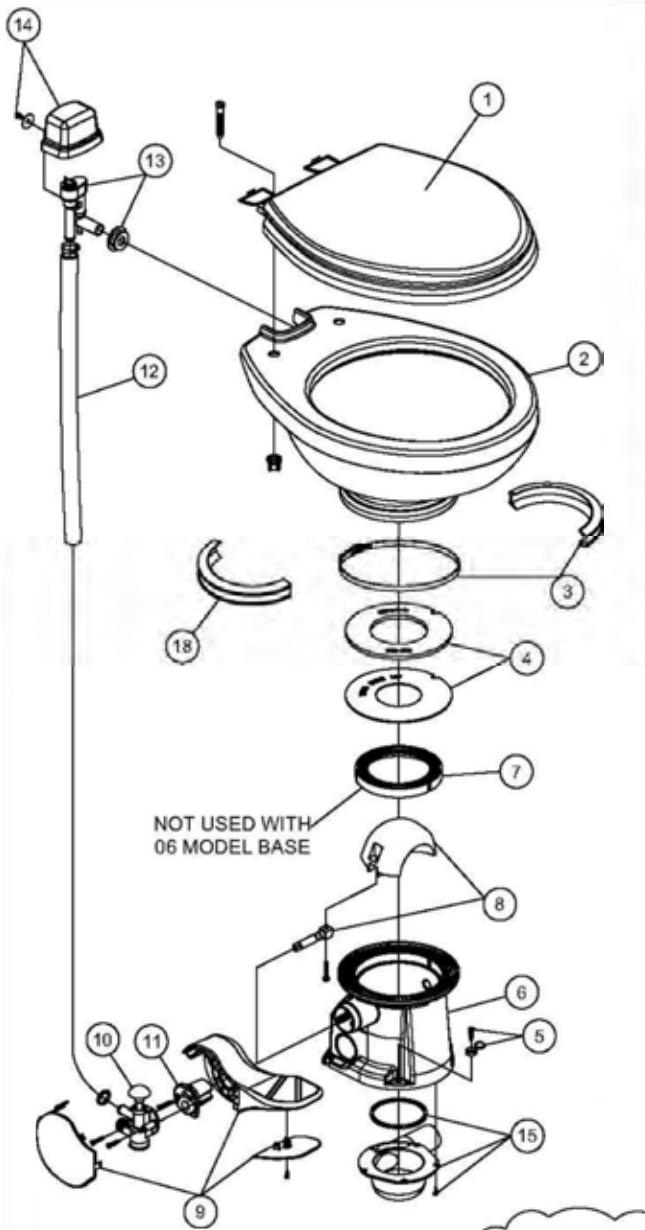

PARTS LIST: VACUFLUSH 606, 647, 648

ITEM	PART NUMBER & DESCRIPTION
1	385343829 - KIT, SEAT-CV'R 500+ -WHITE 385343831 - KIT, SEAT-CV'R 500+ -BONE
2	385310790 - KIT, BOWL TRAVELER LITE - WHITE 385310791 - KIT, BOWL TRAVELER LITE - BONE
3	385310025 - KIT, HALF CLAMP - WHITE 385310048 - KIT, HALF CLAMP - BONE
4	385311462 - KIT, SEAL KIT - VACUFLUSH
5	385310679 - KIT, MOUNTING-ECOVCAC - WHITE 385310785 - KIT, MOUNTING-ECOVCAC - BONE
6	385310685 - BASE KIT, WHITE (647) 385310783 - BASE KIT, BONE (647) 385310686 - BASE KIT, WHITE (648) 385310784 - BASE KIT, BONE (648) Includes Items 3-11 & 15
7	385311292 - KIT, BASE RING INSERT
8	385310954 - KIT, BALL/BRASS SHAFT/P CART Includes Item 11
9	385310682 - KIT, ECOVAC PEDAL/CART-WHT 385310762 - KIT, PEDAL ECOVAC/110-BONE Includes Item 11
10	385314349 - KIT, WATER VALVE
11	385310683 - KIT, SPRING CARTRIDGE-ECOVCAC
12	385340177 - KIT, SUPPLY HOSE-BONE 385345377 - KIT, SUPPLY HOSE-WHITE
13	385310687 - KIT, VAC BRK-ECOVCAC
14	385310795 - KIT, VAC BREAKER COVER/TL-WHT 385310796 - KIT, VAC BREAKER COVER/TL-BONE
15	385310680 - KIT, DISCHARGE 147/148-ECOVCAC 385310936 - KIT, DISCHARGE 149-ECOVCAC
606 MODEL REPLACEMENT PARTS:	
16	385310132 - KIT, 506/806/706 BASE-WHT 385310133 - KIT, 506/806/706BASE-BONE Includes Items 3-11 & 15
17	385310579 - KIT, LEVER/CART-SHORT BASE
18	385236096 - KIT, SPRING CARTRIDGE
19	385310117 - KIT, SHORT PEDAL COVER-WHT 385310118 - KIT, SHORT PEDAL COVER-BONE
20	385310064 - KIT, MOUNT-TRAVELER-506/806
21	385310108 - KIT, SHORT BASE COVER-WHITE 385310109 - KIT, SHORT BASE COVER-BONE
22	385310063 - KIT, FLOOR FLANGE SEAL Includes Item 5
23	385318864 - KIT, FUNNEL 506/806/706 Includes Items 20 & 23
24	385310954 - KIT, BALL/BRASS SHAFT/P CART Includes Item 18

P/N: 600344464
REV: 01/10

**OBSOLETE FINISHED GOOD;
PARTS MAY STILL BE AVAILABLE**