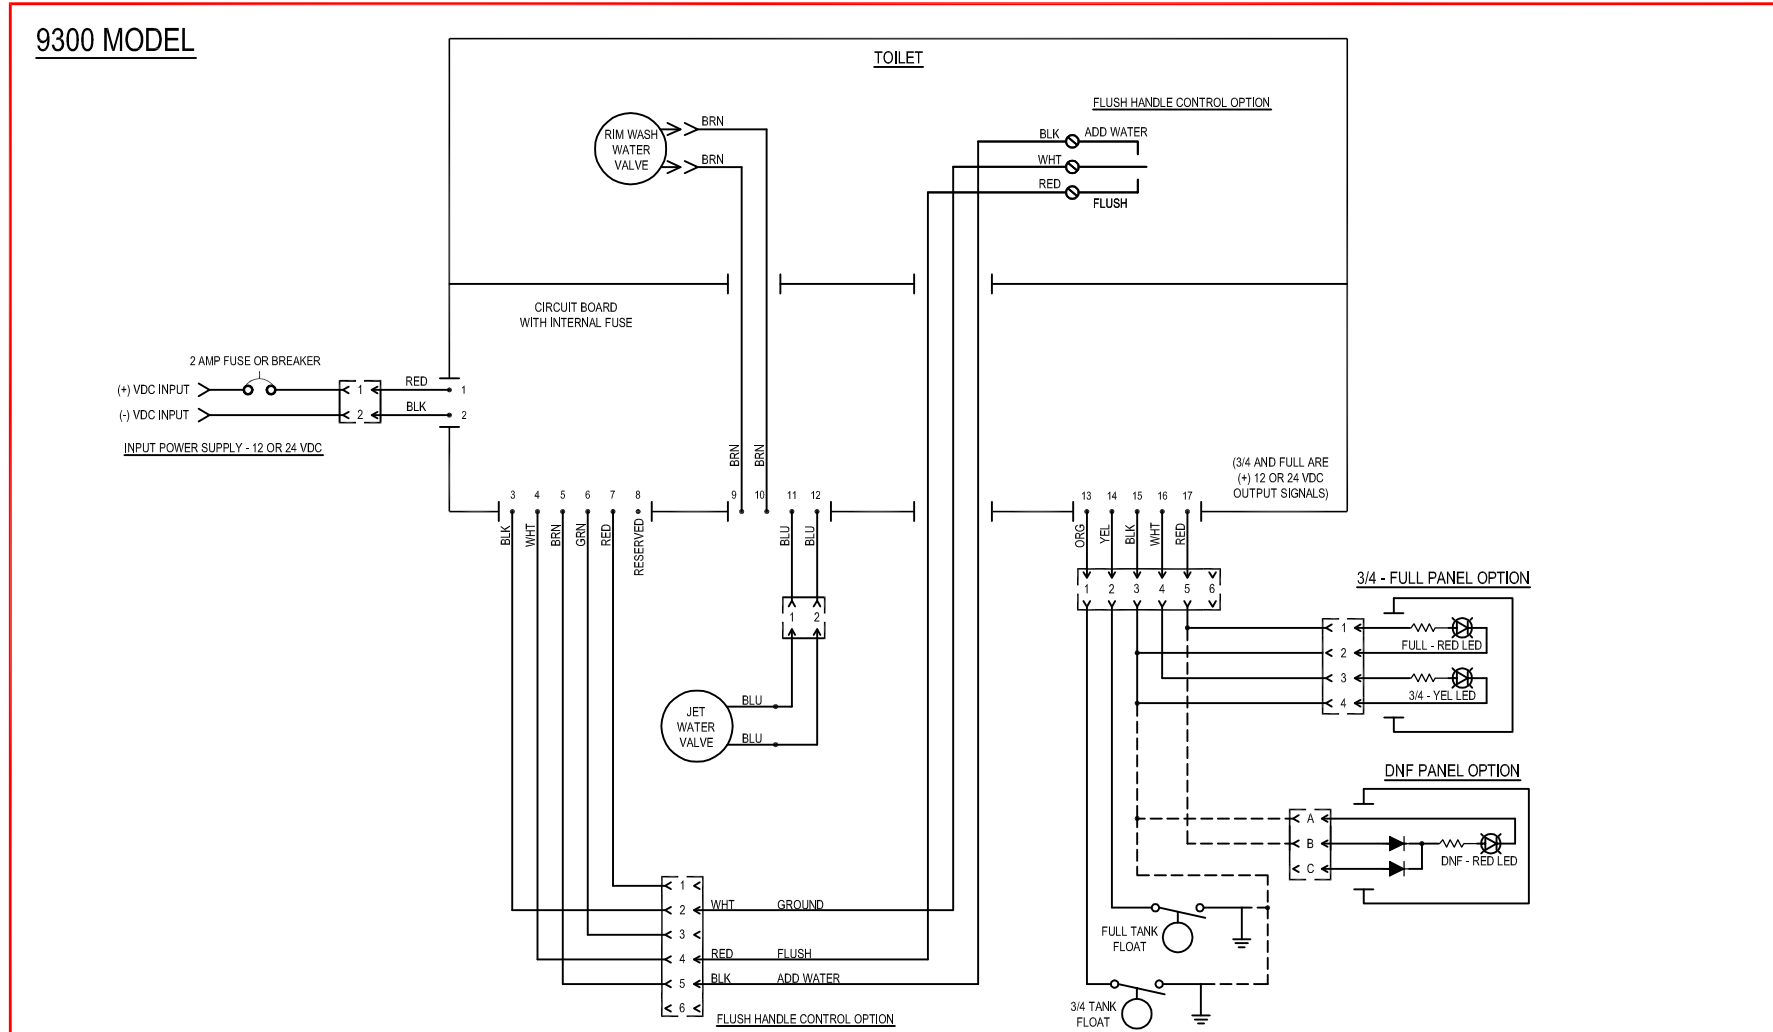

PARTS LIST: 9300 MODEL SERIES (THRU-FLOOR DISCHARGE OPTION)

WIRING DIAGRAM DWG REF.:
700340109; SHEET 3'

P/N: 6003467 49
REV: 02-10/14

PARTS LIST: 9300 MODEL SERIES (ABOVE-FLOOR DISCHARGE OPTION)

ITEM	PART NUMBER & DESCRIPTION
1	385311005 - SEAT/COVER - WHITE 385311006 - SEAT/COVER - BONE
2	385311730 - 9300 BOWL KIT - WHITE 385311731 - 9300 BOWL KIT - BONE Includes Item 5
3	385311904 - WATER VALVE KIT - 12VDC 385311905 - WATER VALVE KIT - 24VDC
4	385311910 - WATER JET INLET TUBE KIT
5	385311011 - BASE TO BOWL MOUNTING HARDWARE
6	385311913 - DISCHARGE TUBE-ABOVE FLOOR Includes Item 7
7	385880080 - ANTISIPHON VALVE REPLACEMENT

ITEM	PART NUMBER & DESCRIPTION
8	385311914 - BASE SEAL REPLACEMENT
9	385311018 - WATER SUPPLY HOSE
10	385311022 - BOWL MOUNTING HARDWARE
11	385311915 - COMPONENT MOUNTING STRAP KIT Kit Quantity Is One Set
12	385310962 - FLUSH HANDLE KIT - CHROME 385310963 - FLUSH HANDLE KIT - GOLD 385311141 - FLUSH HANDLE KIT - NICKEL
13	385311916 - FLUSH HANDLE MECHANISM Includes Item 16
14	385311917 - FLUSH HANDLE SWITCH w/WIRING
15	385311918 - VACUUM BREAKER KIT (COMPLETE)
16	385316906 - VACUUM BREAKER KIT Includes Item 19
17	385311164 - 1/2" SEALING GROMMET
18	385311919 - CONTROL MODULE 12/24VDC
19	385311750 - HOLE PLUG - WHITE 385311751 - HOLE PLUG - BONE
20	385311922 - 93/9400 ABOVE FLOOR BASE KIT - 12VDC 385311923 - 93/9400 ABOVE FLOOR BASE KIT - 24VDC Includes Item 3-9
21	385311924 - JET VALVE ASSEMBLY - 12VDC 385311925 - JET VALVE ASSEMBLY - 24VDC
N/S	385311926 - 1 1/2" SWING CHECK VALVE
N/S	385312043 - 1 1/2" SWING CHECK VALVE-UNION