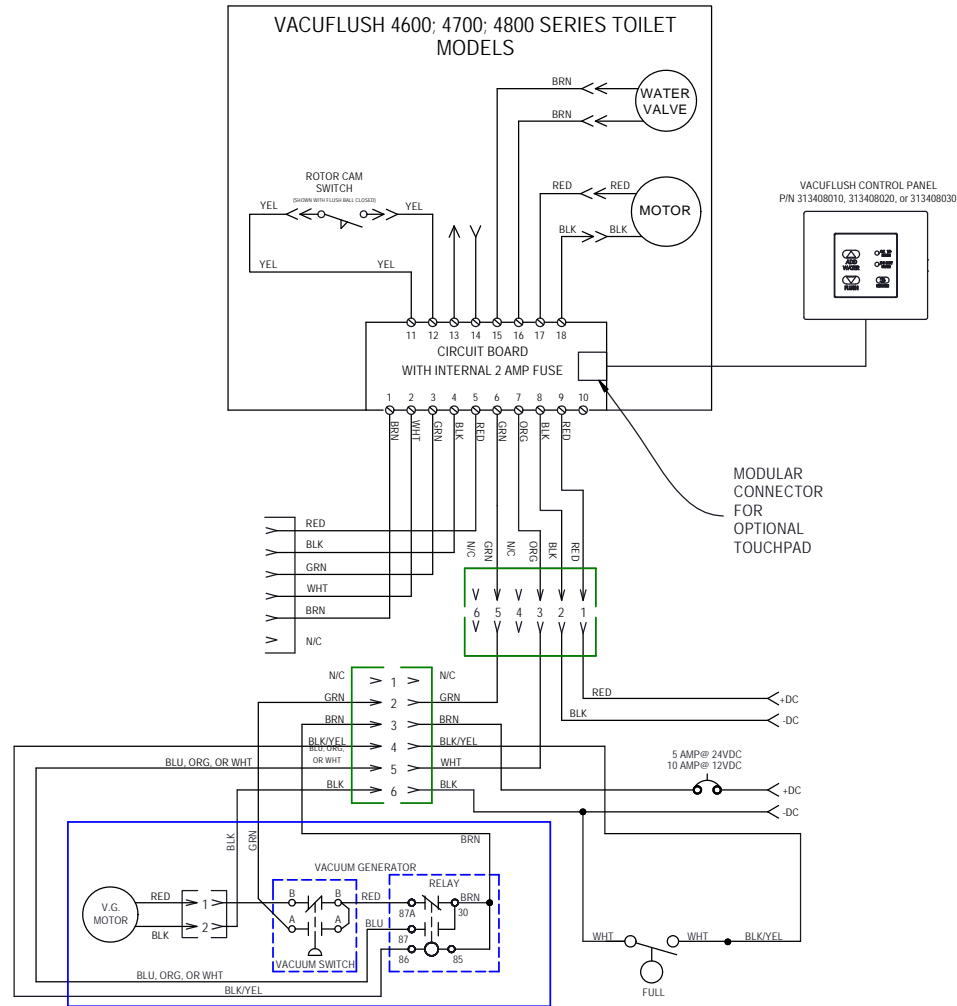

PARTS LIST: 4609 MODEL

NOTE: DEUTSCH/AMP PLUGS AND RECEPTACLES ARE OPTIONAL ELECTRICAL CONNECTORS ON VARIOUS PRODUCT MODELS. YOUR INSTALLED MODEL MAY OR MAY NOT HAVE DEUTSCH/AMP ELECTRICAL CONNECTORS. OEM SUPPLIED WIRING CAN ALSO VARY IN COLOR.

P/N: 600346659
REV: 07-05/23

WIRING DIAGRAM DWG REF.:
346612.21