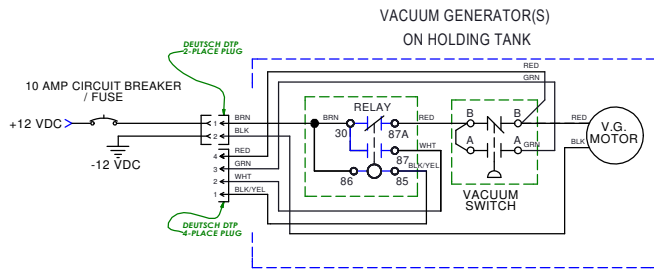

PARTS LIST: 40 GAL HOLDING TANK - 322804002