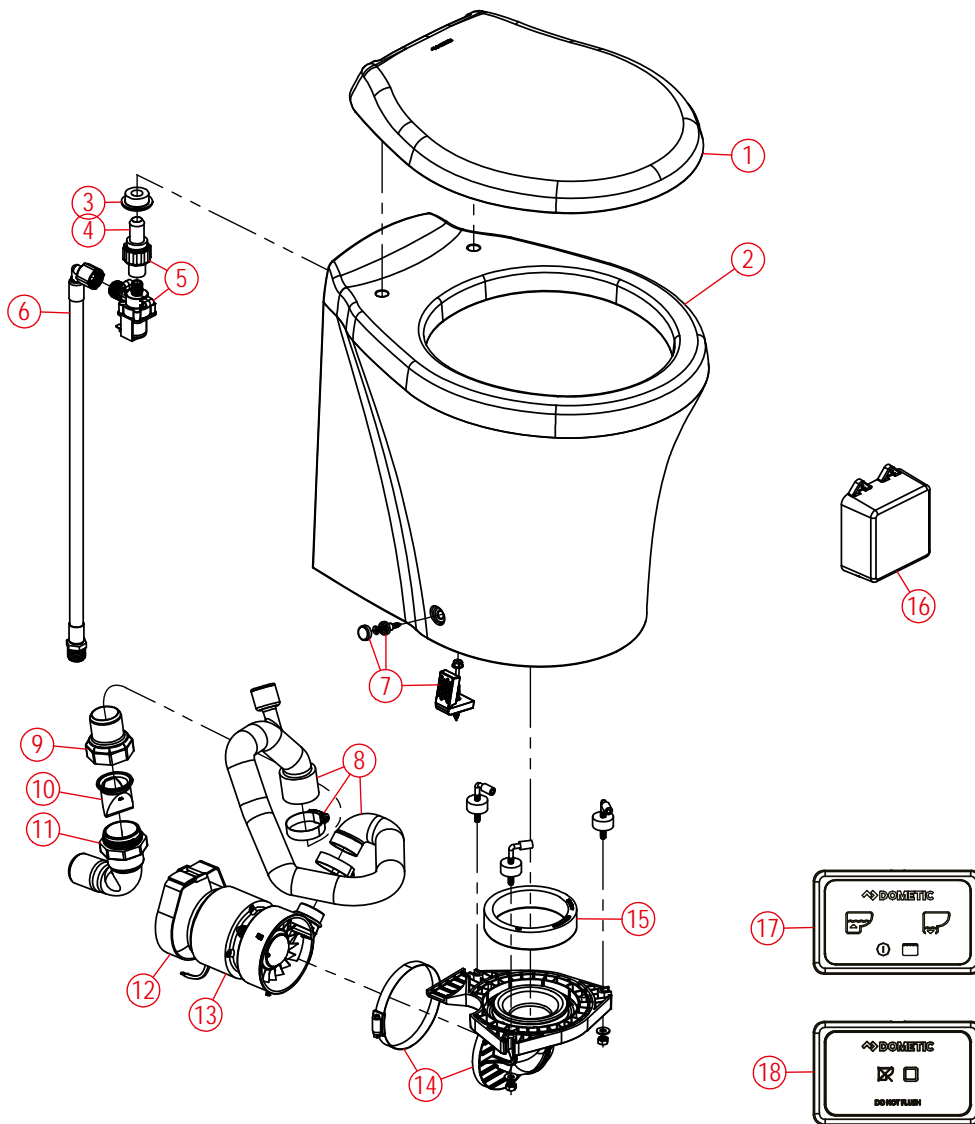

PARTS LIST: 8640 TALL MASTERTERFLUSH TOILET - 304864023

ITEM	PART NUMBER & DESCRIPTION
1	385311618 - SEAT/COVER SLOW-CLOSE KIT - WHITE Includes Mounting Hardware
2	385311870 - 4600/8600 TALL BOWL KIT-WHITE
3	385311164 - ½" SEALING GROMMET
4	385880073 - CHECKVALVE REPLACEMENT
5	385880075 - WATER VALVE KIT - 24VDC Includes Items 3 & 4
6	385311547 - WATER SUPPLY HOSE REPLACEMENT
7	385311463 - BOWL MOUNTING HARDWARE KIT
8	385312149 - DISCHARGE TUBE REPLACEMENT KIT Includes Clamps & Anti-Siphon Valve
9	385880070 - DISCHARGE TUBE VALVE ADAPTER
10	385311620 - 1 ½" CHECK VALVE

ITEM	PART NUMBER & DESCRIPTION
11	385880071 - 1 ½" VALVE ADAPTER ELBOW
12	385880083 - MOTOR/PUMP MOUNTING STRAP
13	385880069 - MOTOR/MACERATOR ASSY - 24VDC
14	385312138 - BOWL TRANSITION ADAPTER KIT Includes Item 15 & Mounting Hardware
15	385312137 - BOWL ADAPTER SEAL REPLACEMENT Includes Mounting Hardware
16	385880085 - CONTROL MODULE 12/24VDC (DBL)
17	313600022 - DOMETIC TOUCHPAD FLUSH SWITCH - BLACK Includes Connector Cable Kit 385880082
18	313712000 - DO NOT FLUSH (DNF) PANEL

P/N: 600347499
REV: 02-02/19