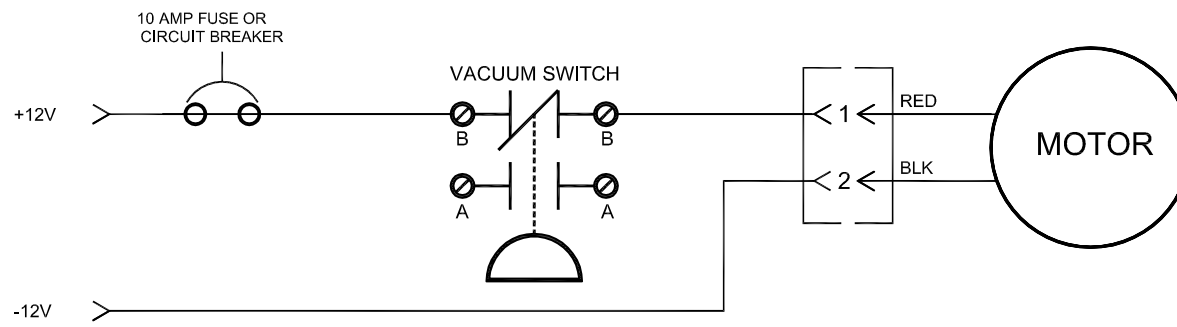

PARTS LIST: VACUUM GENERATOR II 12 & 24VDC SERIES

VACUUM GENERATOR WIRING SCHEMATIC

P/N: 600344995
REV: 02-05/14

PARTS LIST: VACUUM GENERATOR LOW PROFILE 12VDC & 24VDC

ITEM PART NUMBER & DESCRIPTION

1	385311323 - COVER, PUMP
2	385311324 - KIT, SPUMP TOP CLOSE w/SCREWS
3	385310151 - O-RING REPLACEMENT KIT
4	385310644 - KIT, ECCENTRIC/SCREW-S/T PUMP
5	385311226 - CLAMP, BELLOWS S/T PUMP
6	385311315 - KIT, NIPPLE-RH THREADS
7	385311316 - KIT, VALVE ADAPTER-RH THREADS
8	385310076 - KIT VALVE, CHECK DUCKBILL-S/T PUMP (2 EA)
9	600341504 - BODY, S-PUMP
10	385311317 - KIT, PUMP ADAPT TO DIP TUBE FIT
11	385310754 - KIT, DIP TUBE LOW PROFILE VG Includes Item 12
12	385311111 - 1 1/2" SEALING GROMMET
13	385311215 - VACUUM SWITCH COVER LOW PROFILE VG

ITEM PART NUMBER & DESCRIPTION

14	385311436 - KIT, VACUUM SWITCH Includes Item 12
15	385311318 - KIT, TANK MTG SPINDLE
16	385310635 - INLET ELBOW ASSEMBLY 385310690 - STRAIGHT INLET (optional) 385310787 - 45° INLET ELBOW (optional)
17	385230980 - BELLOWS KIT Includes Item 7
18	600343053 - RELAY, SPOT 12VDC 40/30 AMP VF4 (optional) 600344239 - RELAY, SPOT 24VDC 40/30 AMP VF4 (optional)
19	385311065 - 12VDC W MOTOR 385311066 - 24VDC W MOTOR
20	385310249 - KIT, S PUMP w/o MOTOR
N/S	385311100 - KIT, LPVG SW-PUMP ASSY 24VDC
N/S	385311595 - KIT, LPVG-W-PUMP ASSY 12VDC