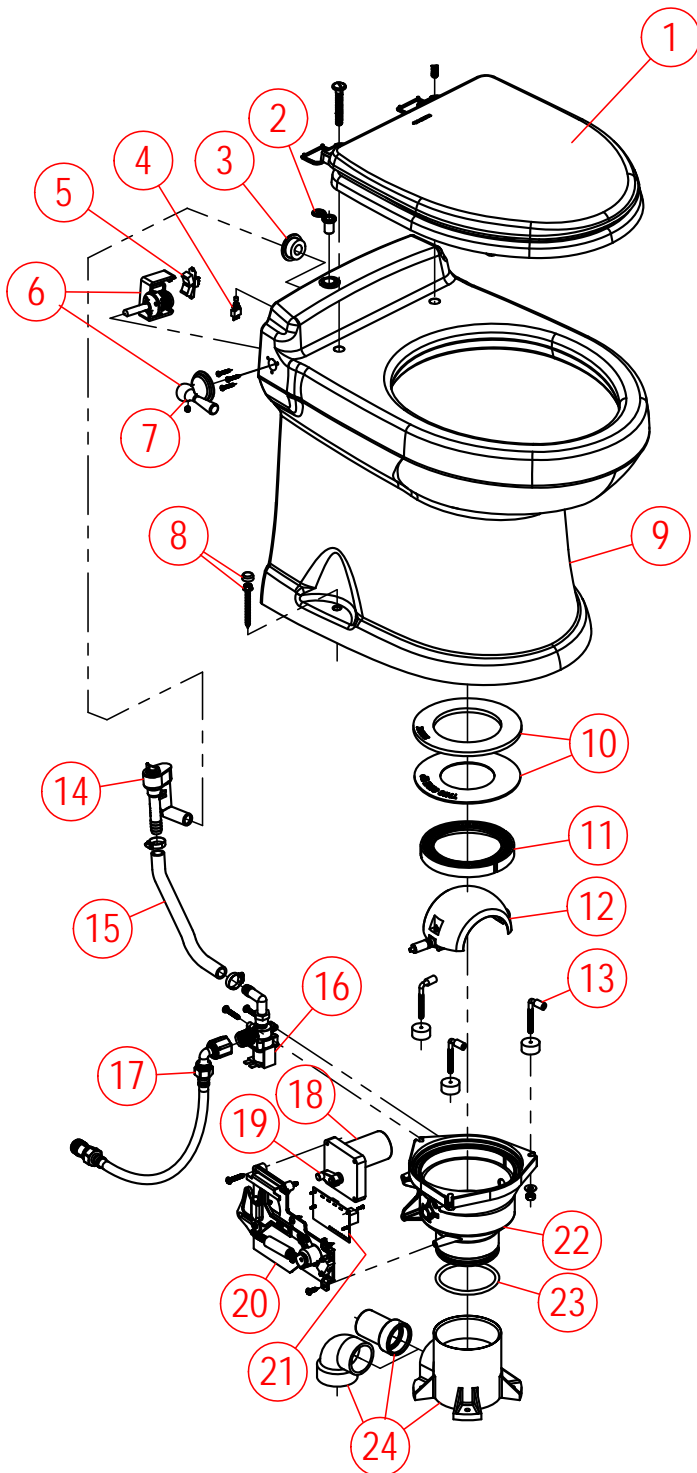

PARTS LIST: 4748 VACUFLUSH TOILET

ITEM	PART NO	LEGACY NO & DESCRIPTION
1	4471011614 4471011615	385312204 - SLOW-CLOSE SEAT/CVR - WHT 385312205 - SLOW-CLOSE SEAT/CVR - BONE Includes Mounting Hardware
2	385311750 385311751	385311750 - SERVICE SWITCH HOUSING - WHITE 385311751 - SERVICE SWITCH HOUSING - BONE
3	385311164	385311164 - 1/2" SEALING GROMMET
4	385311752	385311752 - SERVICE SWITCH REPLACEMENT
5	385311703	385311703 - FLUSH HANDLE SWITCH w/WIRING
6	385311704	385311704 - FLUSH HANDLE ASSEMBLY Includes Rocker Switch
7	385311141	385311141 - FLUSH HANDLE KIT - NICKEL
8	385311022	385311022 - BOWL MOUNTING HARDWARE
9	385311730 385311731	385311730 - CONCERTO BOWL KIT - WHITE 385311731 - CONCERTO BOWL KIT - BONE
10	385311009	385311009 - FLUSH BALL SEAL REP'L KIT Includes Base Mtg Hardware
11	385311292	385311292 - BASE FLUSH BALL RING KIT
12	385310969	385310969 - FLUSH BALL/SHAFT REP'L KIT
13	385311011	385311011 - BASE TO BOWL MTG HARDWARE
14	385316906	385316906 - VACUUM BREAKER KIT Includes Sealing Grommet
15	385311869	385311869 - BOWL SUPPLY HOSE Includes Hose Clamps
16	385311545 385311546	385311545 - WATER VALVE KIT - 12VDC 385311546 - WATER VALVE KIT - 24VDC
17	4471010089	385312198 - TOILET WTR SUP'Y HOSE
18	385311300 385311390	385311300 - MOTOR REP'L KIT - 12VDC 385311390 - MOTOR REP'L KIT - 24VDC Includes Flush Cam
19	385311299	385311299 - MOTOR DRIVE ARM REP'L KIT
20	385311394	385311394 - VF FLUUM LINKAGE KIT-COMplete
21	385311690	385311690 - 12VDC & 24VDC CONTROL MODULE
22	385311754 385311755	385311754 - '48 PLUG-IN BASE KIT w/VAC BRK'R-12V 385311755 - '48 PLUG-IN BASE KIT w/VAC BRK'R-24V Excludes Seat, Ceramic Bowl & Funnel Kit
23	385311294	385311294 - BASE O'RING REP'L KIT
24	385311056	385311056 - DISCHARGE ADAPTER KIT Includes Mounting Hardware

P/N: 600346487
REV: 08-11/23