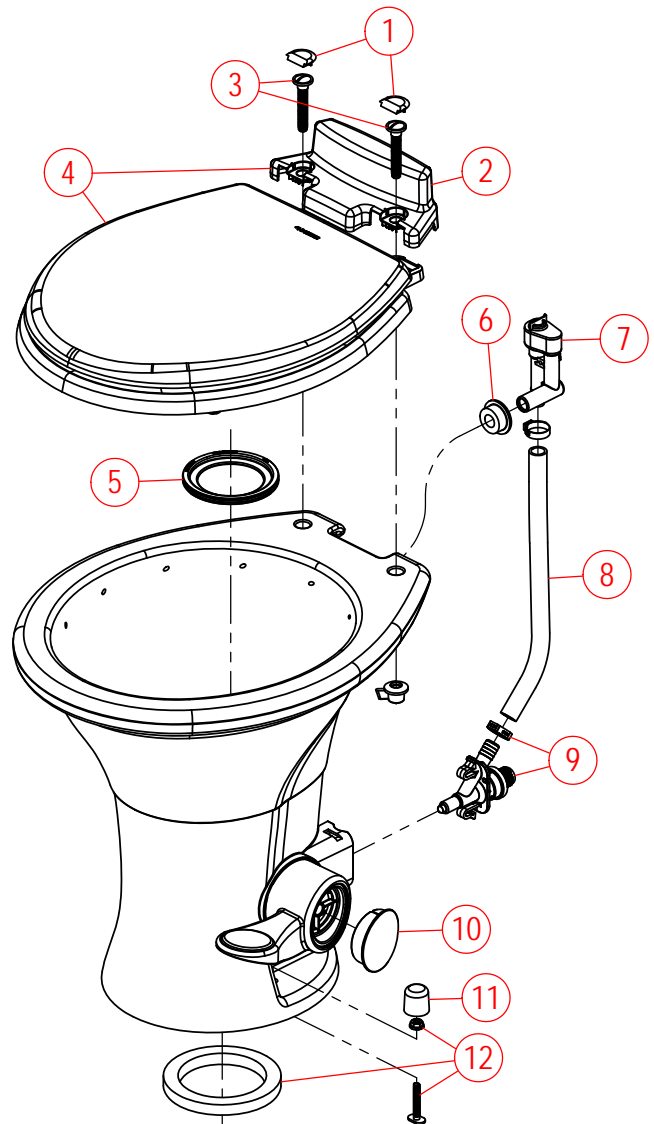

PARTS LIST: 310 SLOW-CLOSE SEAT / GRAVITY FLUSH 310 SLOW-CLOSE SEAT / GRAVITY FLUSH

ITEM	PART NO	LEGACY NO & DESCRIPTION
1	4471012033	385312210 - SEAT BOLT CAP-WHT
	4471012034	385312211 - SEAT BOLT CAP-BONE
2	385312110	385312110 - VACUUM BREAKER COVER - WHITE
	385312111	385312111 - VACUUM BREAKER COVER - BONE Includes Bolt Caps & Seat Bolts
3	385311861	385311861 - SEAT/COVER MOUNTING HARDWARE
4	385312075	385312075 - SLOW-CLOSE SEAT/CVR REP'L-WHITE
	385312076	385312076 - SLOW-CLOSE SEAT/CVR REP'L-BONE Includes Mtg Hardware & Bolt Covers
5	385311658	385311658 - FLUSH BALL SEAL
6	385311164	385311164 - 1/2" SEALING GROMMET
7	385316906	385316906 - VACUUM BREAKER KIT Includes Sealing Grommet
8	385311937	385311937 - BOWL SUPPLY HOSE Includes Hose Clamps
9	385311641	385311641 - WATER VALVE KIT
10	385311656	385311656 - PEDAL COVER - WHITE
	385311657	385311657 - PEDAL COVER - BONE
11	385311654	385311654 - FLOOR BOLT CAP - WHITE
	385311655	385311655 - FLOOR BOLT CAP - BONE
12	385311652	385311652 - MTG HARDWARE & FLOOR SEAL-WHITE
	385311653	385311653 - MTG HARDWARE & FLOOR SEAL-BONE Includes Floor Bolt Covers

P/N: 600347346
REV: 03-10/23