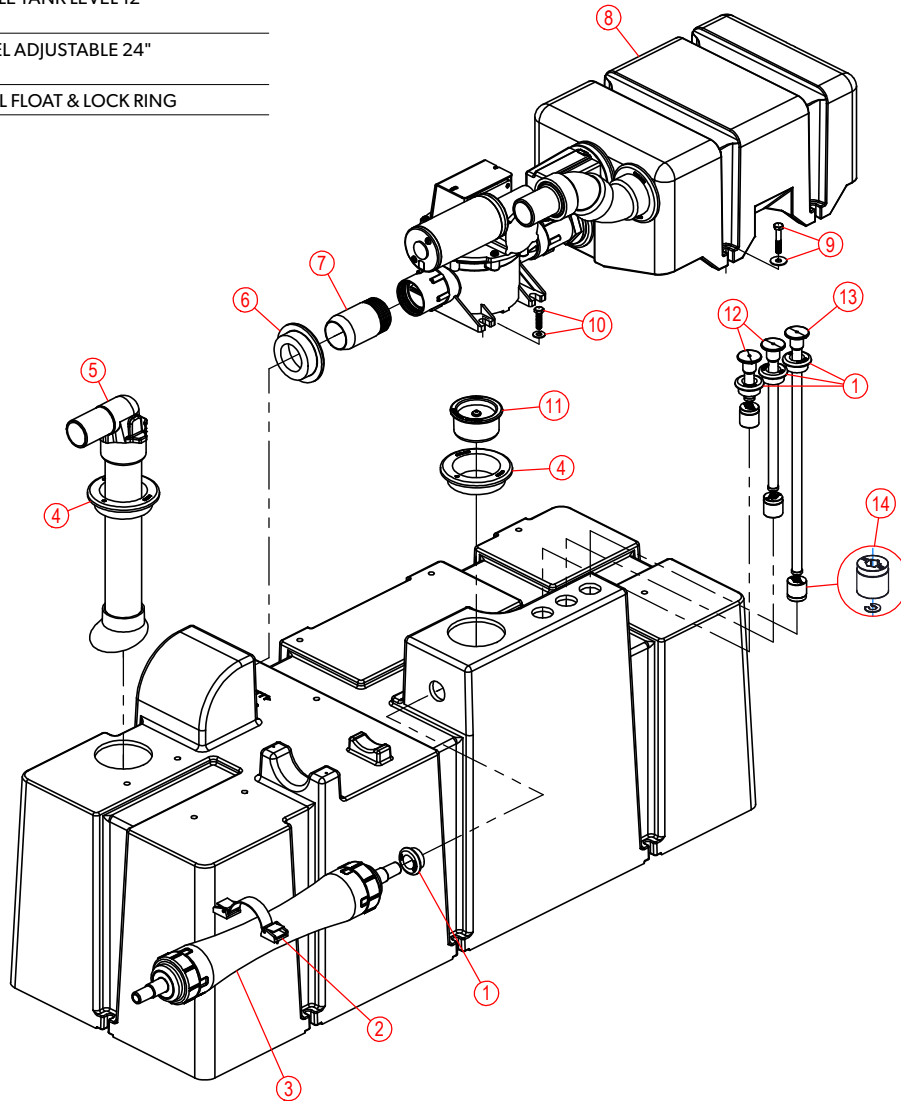

PARTS LIST: 27 GAL HOLDING TANK SYSTEM - 322722712 & 322722724

ITEM	PART NUMBER & DESCRIPTION
1	385311164 - ½" SEALING GROMMET
2	385310673 - VENT FILTER MOUNTING KIT
3	309311002 - VENT FILTER REPLACEMENT CARTRIDGE Order Kit 385312060 for Replacement Fittings
4	385311110 - 2" SEALING GROMMET
5	385311573 - DIPTUBE ASSY w/90° ELBOW Includes Item 4
6	385311111 - 1 ½" SEALING GROMMET
7	385311367 - VG OUTLET EXTENSION
8	N/A - LOW-PROFILE VACUUM GENERATOR See LPVG Parts List
9	385311162 - VG MOUNTING HARDWARE
10	385311163 - PUMP MOUNTING HARDWARE
11	313255247 - TANKSAVER Includes Item 4
12	385311253 - ADJUSTABLE TANK LEVEL 12" Includes Item 1
13	385311254 - TANK LEVEL ADJUSTABLE 24" Includes Item 1
14	385311103 - TANK LEVEL FLOAT & LOCK RING

P/N: 600346298
REV: 02-08/15