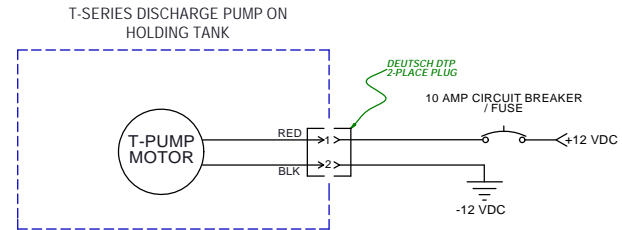

PARTS LIST: 60 GAL HOLDING TANK - 322806002