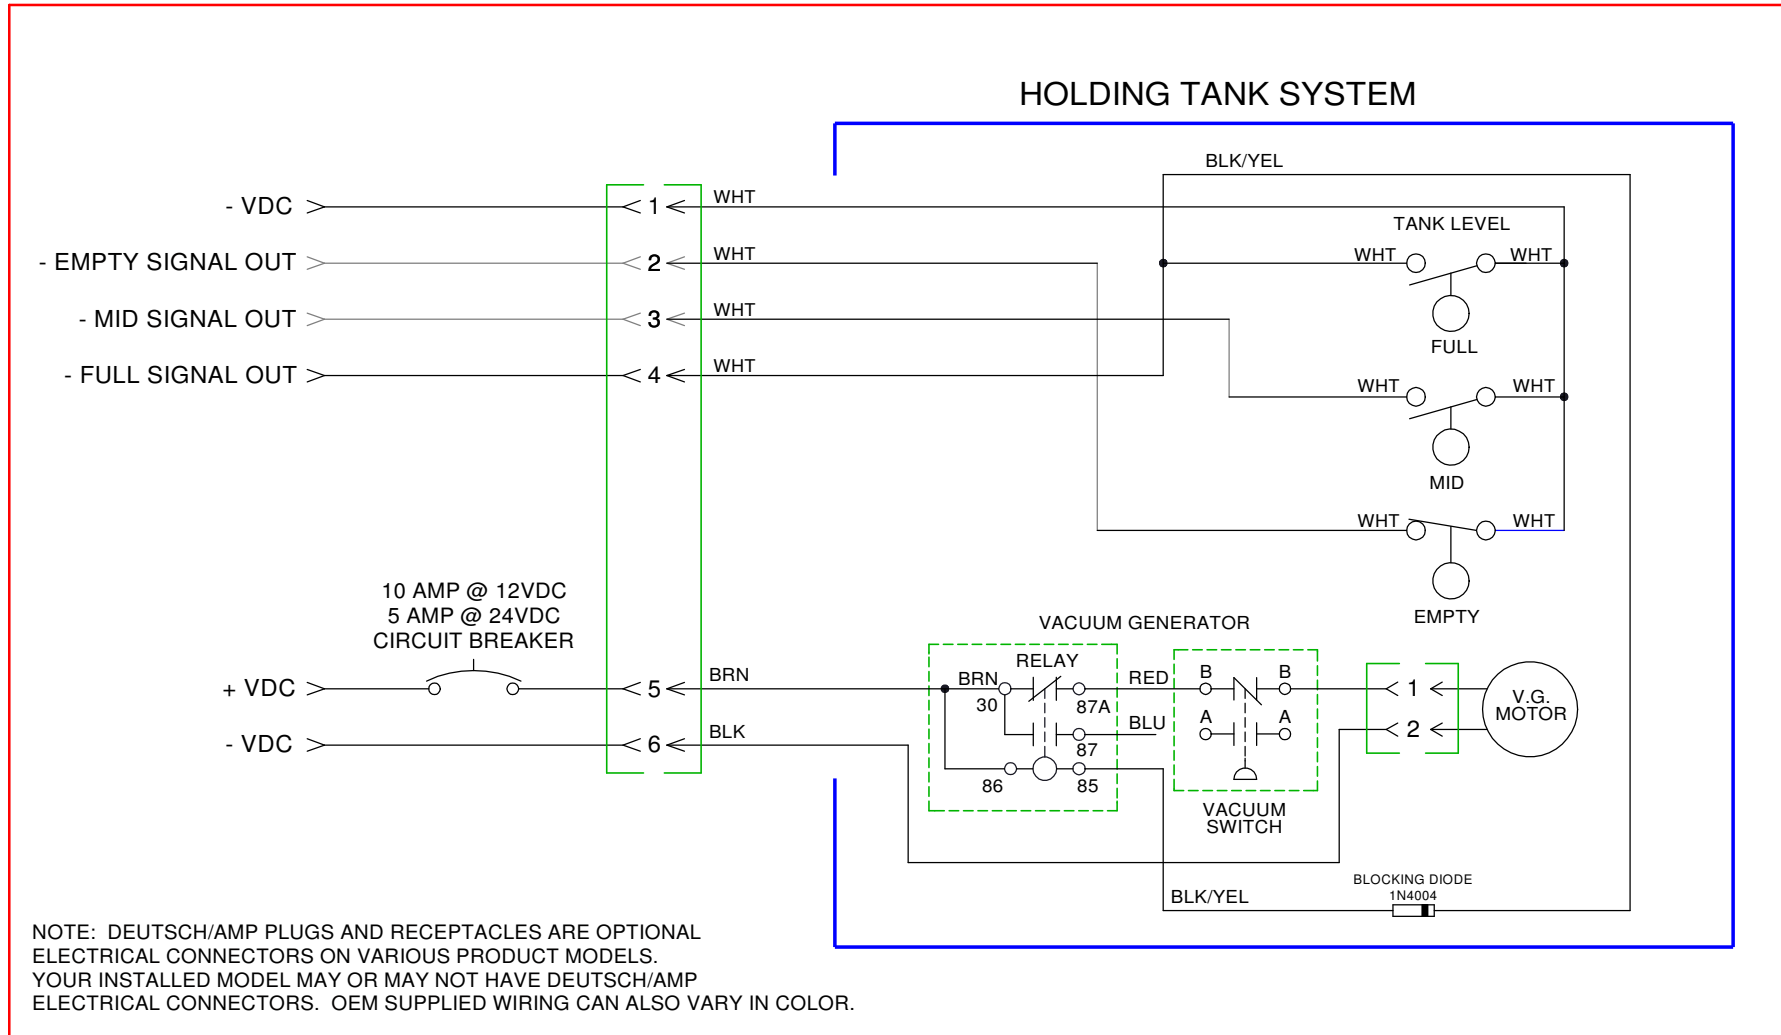

PARTS LIST: 10G HOLDING TANK SYSTEM - 322001003

WIRING DIAGRAM DWG REF.:
346612; SHEET 3

PARTS LIST: 10 HOLDING TANK SYSTEM - 322001004

ITEM	PART NUMBER & DESCRIPTION
1	385311111 - 1 1/2" SEALING GROMMET
2	385310772 - VG HOLDING TANK INLET FITTING Includes Item 1 & 3
3	385311233 - 1 1/2" SLIP SEAL REPLACEMENT
4	385311163 - PUMP MOUNTING HARDWARE
5	385311162 - VG MOUNTING HARDWARE
6	N/A - LOW-PROFILE VACUUM GENERATOR See LPVG Parts List
7	385310708 - INLET ELBOW FITTING Includes Item 1
8	385311110 - 2" SEALING GROMMET
9	385311421 - DIPTUBE w/SWIVEL NUT Includes Item 3 & 8
10	385311069 - THREADED ELBOW w/HOSE ADAPT Includes Item 3
11	385311103 - TANK LEVEL FLOAT & LOCK RING
12	385311164 - 1/2" SEALING GROMMET
13	385311490 - TANK LEVELS w/AMP CONNECTOR Includes Item 12
14	385230268 - THREADED STEM/FLOAT REPLACEMENT
15	385311770 - VENT ELBOW FITTING Includes Item 12
16	313255247 - TANKSAVER Includes Item 8