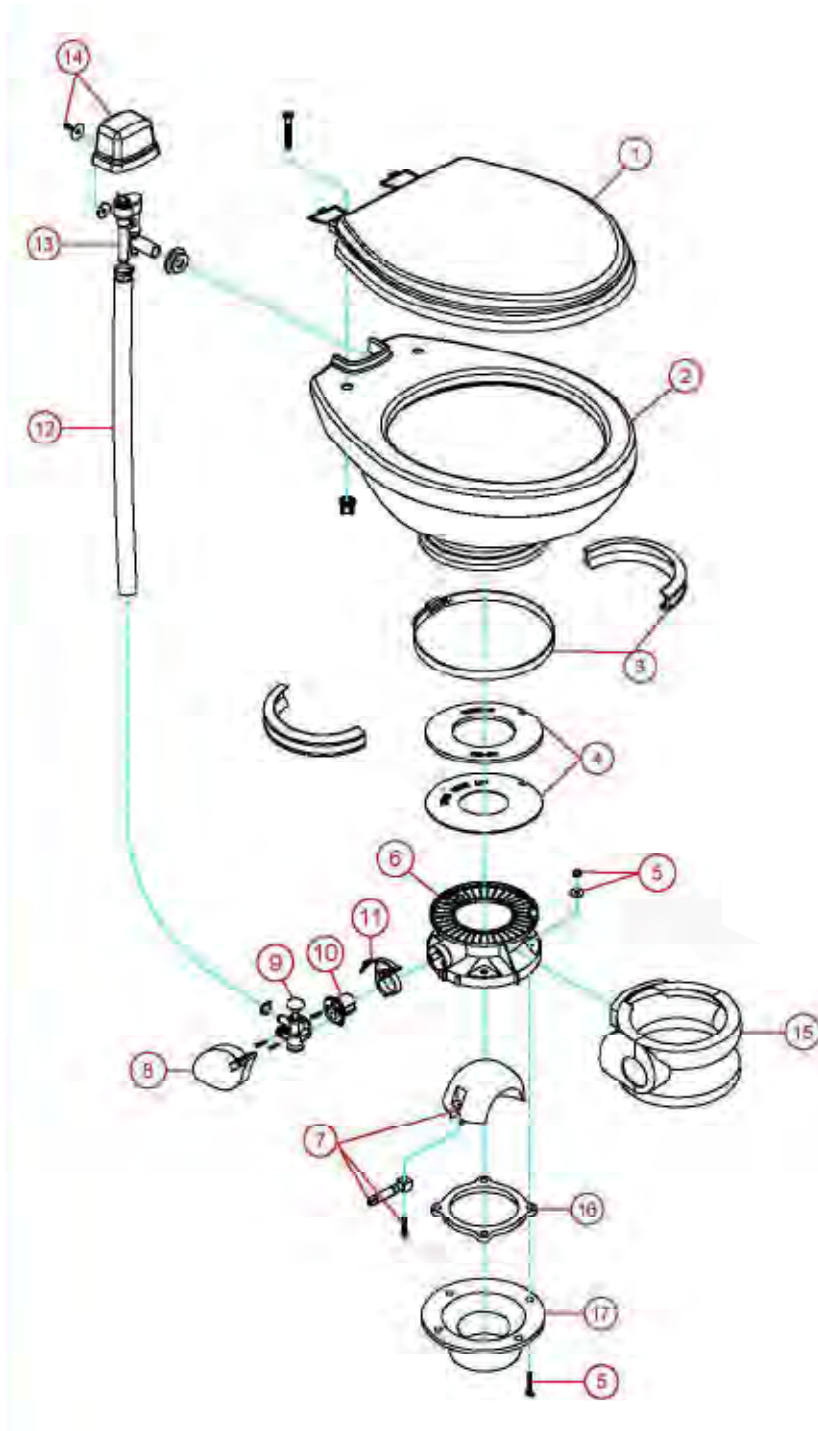

PARTS LIST: 131 TRAVELER LITE

ITEM	PART NUMBER & DESCRIPTION
1	385343897 - SEAT ASSEMBLY - PLATINUM
2	385310973 - CERAMIC BOWL KIT - PLATINUM
3	385310025 - BAND AND HALF CLAMP, KIT - WHITE
4	385311462 - SEAL REPLACEMENT, KIT
5	385310064 - MOUNTING HARDWARE
6	385310125 - BASE KIT - PLATINUM Includes Items 3-11
7	385318162 - KIT, BALL, SHAFT & CART - WHITE Includes Item 10
8	385310119 - PEDAL COVER - PLATINUM
9	385314349 - WATER VALVE, KIT
10	385236096 - SPRING CARTRIDGE, KIT
11	385310579 - PEDAL/CARTRIDGE, KIT
12	385345377 - HOSE, SUPPLY - WHITE.
13	385316906 - VACUUM BREAKER, KIT
14	385310974 - VACUUM BREAKER COVER, KIT
15	385310110 - PEDESTAL COVER - PLATINUM
16	385310063 - FLOOR FLANGE, KIT
17*	385345889 - FLOOR FLANGE, 3" MPT 385345892 - FLOOR FLANGE, 3" SOCKET 385343765 - FLOOR FLANGE, 3" SPIGOT 385310961 - FLOOR FLANGE ADAPTER, 45° SWIVEL

* Sold Separately

P/N: 600344691
REV: 05/09

**OBSOLETE FINISHED GOOD;
PARTS MAY STILL BE AVAILABLE**