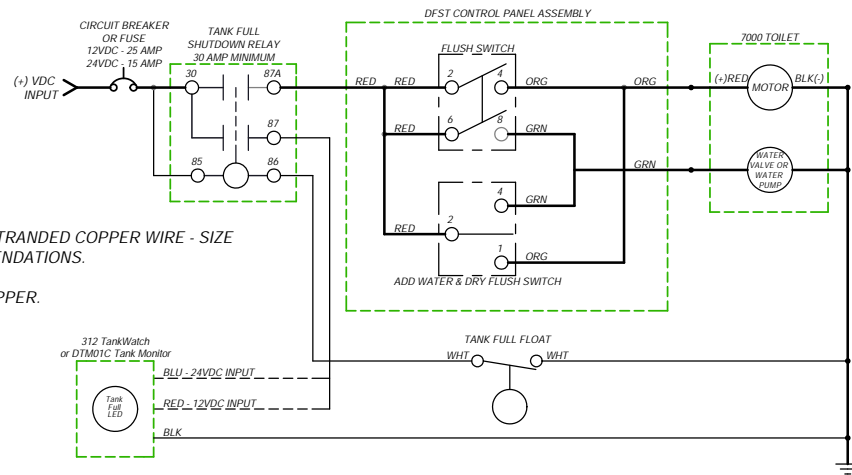

7000 SERIES FRESH WATER WIRING DIAGRAM - WITH TANK FULL RELAY

HEAVY LINES REPRESENT 14 GA. OR LARGER STRANDED COPPER WIRE - SIZE TO BE DETERMINED BASED ON ABYC RECOMMENDATIONS.

ALL OTHER WIRE CAN BE 18 GA. STRANDED COPPER.

NOTE:
DEUTSCH/AMP PLUGS AND RECEPTACLES ARE OPTIONAL ELECTRICAL CONNECTORS ON VARIOUS PRODUCT MODELS. YOUR INSTALLED MODEL MAY OR MAY NOT HAVE DEUTSCH/AMP ELECTRICAL CONNECTORS.
OEM SUPPLIED WIRING CAN ALSO VARY IN COLOR.