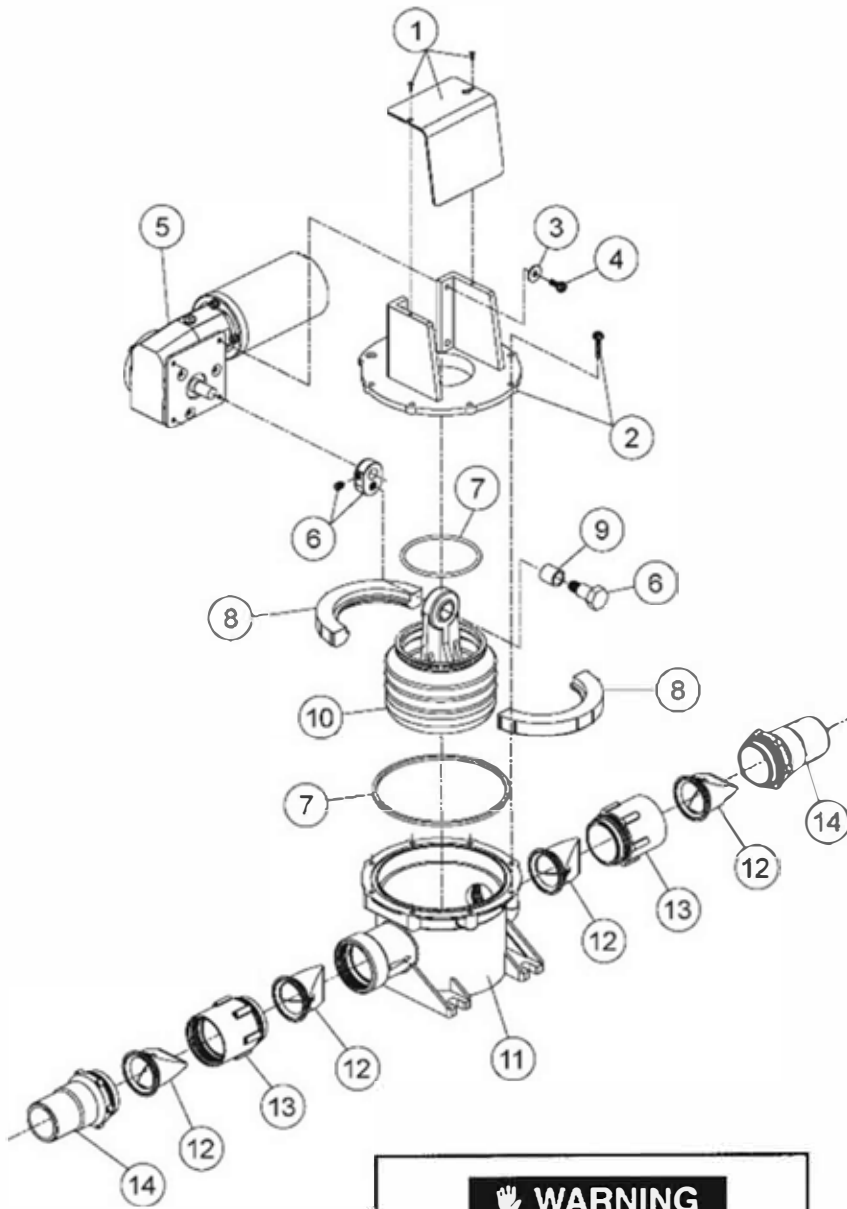

PARTS LIST: S-SERIES VACUUM PUMP

ITEM PART NUMBER & DESCRIPTION

1	385640239 - PUMP COVER KIT
2	385311324 - PUMP TOP KIT w/SCREW FASTENERS
3-4	385311224 W MOTOR MOUNTING HARDWARE KIT
5	385311065 - W MOTOR REPLACEMENT KIT - 12 VDC 385311066 - W MOTOR REPLACEMENT KIT - 24 VDC
6	385310644 - ECCENTRIC KIT w/FASTENER SCREW AND BOLT
7	385310151 - O-RING REPLACEMENT KIT
8	385311226 - BELLOWS CLAMP KIT
9	385310242 - BELLOWS BUSHING
10	385230980 - BELLOWS ASSEMBLY Includes Item 9
11	385311844 - PUMP BODY
12	385310076 - 1 1/2" DUCKBILL VALVE KIT (2)
13	385311316 - VALVE ADAPTER
14	385311315 - VALVE NIPPLE

Note: When reassembling pump, tighten screws (included in item 2) to 20 ±2lbs, or until snug. Over-tightening will cause holes to strip.

WARNING

Pump starts automatically. Turn off power before servicing.