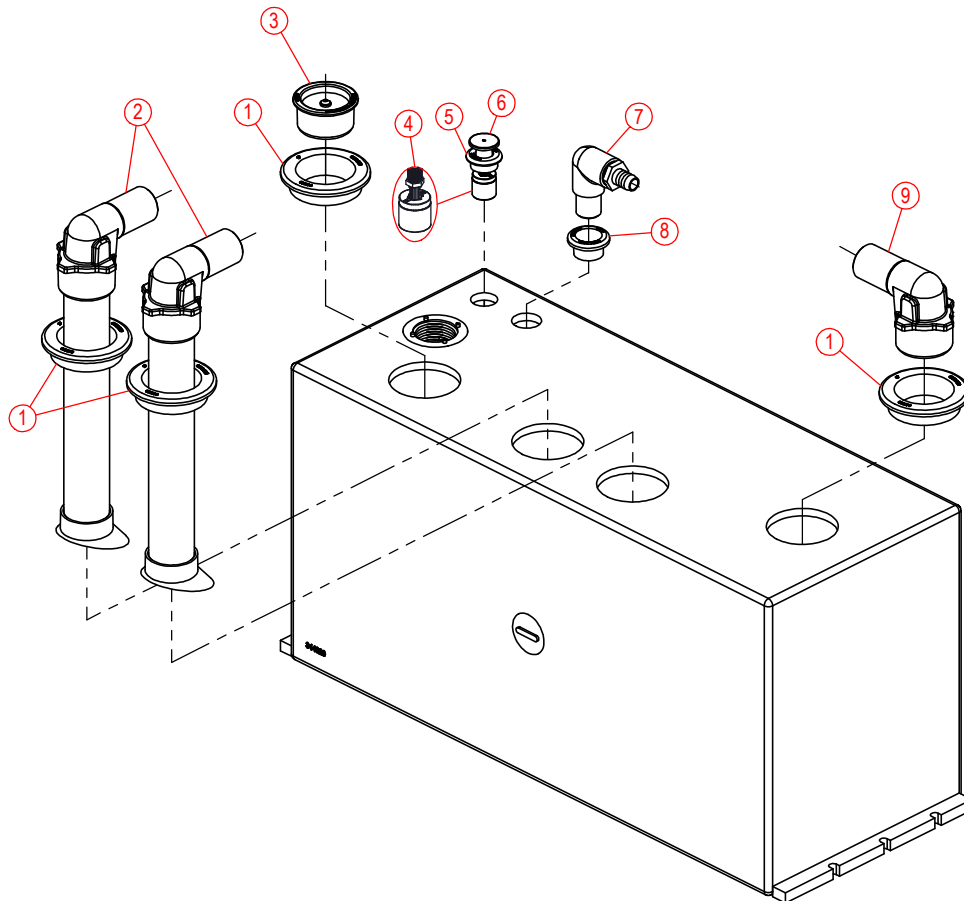

# PARTS LIST: 4020 HOLDING TANK - 322402023

ITEM	PART NUMBER & DESCRIPTION
1	385311110 - 2" SEALING GROMMET
2	385311573 - DIPTUBE ASSY w/90° ELBOW Includes Item 1
3	313255247 - TANKSAVER Includes Item 1
4	385230268 - THREADED STEM/FLOAT REPLACEMENT
5	385311164 - ½" SEALING GROMMET
6	385312040 - TANK FULL LEVEL w/DT04 CONNECTOR Includes Item 5
7	385311073 - 5/8" VENT ELBOW FITTING Includes Item 8
8	385311112 - ¾" SEALING GROMMET
9	385311608 - 1 ½" INLET ELBOW FITTING Includes Item 1