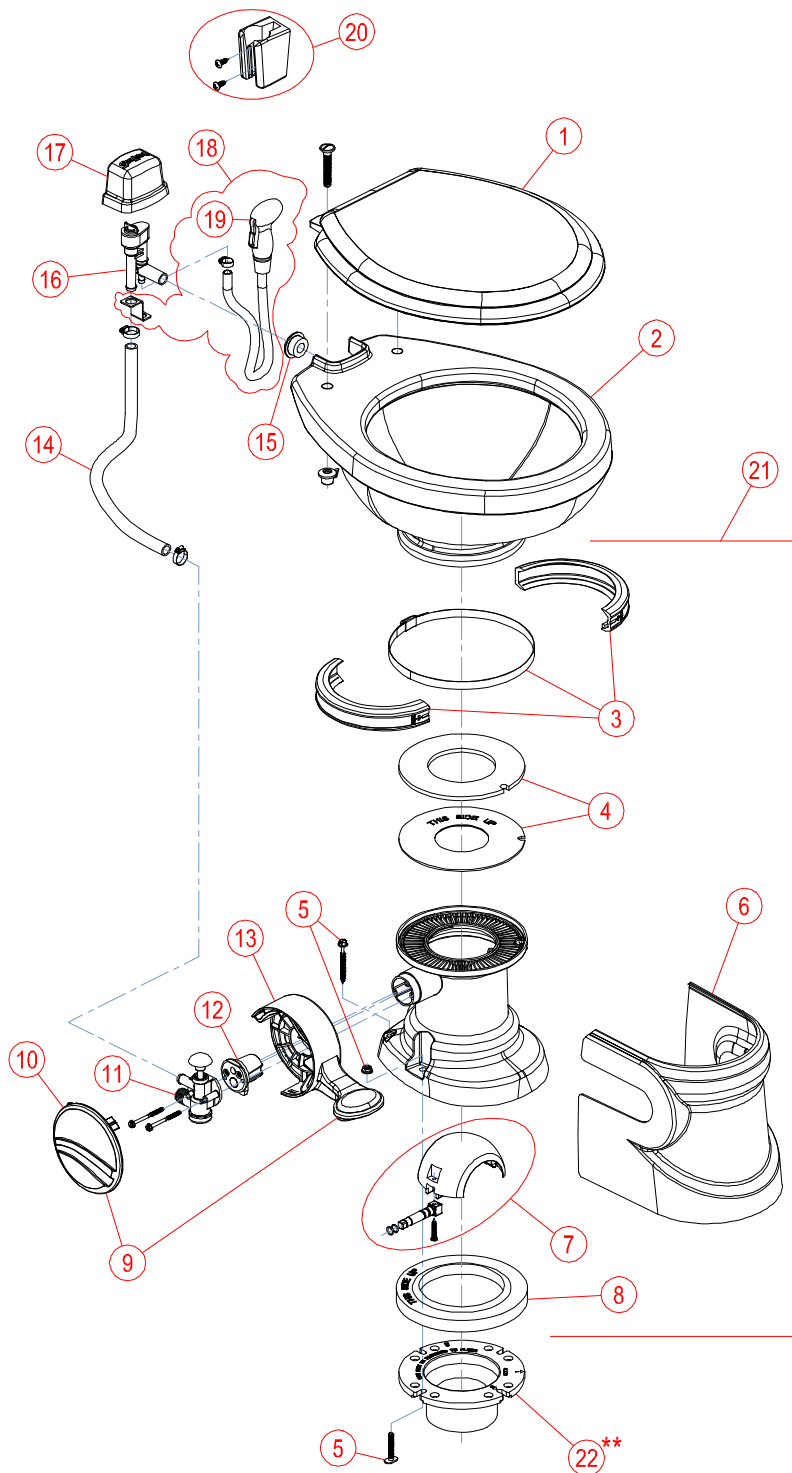

PARTS LIST: 210 MODEL

ITEM	PART NUMBER & DESCRIPTION
1	385344088 - SEAT/COVER - WHITE 385344089 - SEAT/COVER - BONE
2	385310790 - CERAMIC BOWL KIT - WHITE 385310791 - CERAMIC BOWL KIT - BONE
3	385310048 - BOWL/BASE CLAMP KIT - BONE
4	385311462 - FLUSH BALL SEAL REP'L KIT
5	385311117 - MOUNTING HARDWARE
6	385311126 - BASE SHROUD - WHITE 385311127 - BASE SHROUD - BONE
7	385310681 - FLUSH BALL, SHAFT, CARTRIDGE KIT Includes Item 12
8	385311267 - FLOOR FLANGE SEAL
9	385311119 - PEDAL & COVER - WHITE 385311120 - PEDAL & COVER - BONE
10	385311179 - PEDAL COVER - WHITE 385311180 - PEDAL COVER - BONE
11	385314349 - WATER VALVE KIT
12	385310683 - SPRING CARTRIDGE KIT
13	385311121 - PEDAL/CARTRIDGE KIT - WHITE 385311122 - PEDAL/CARTRIDGE KIT - BONE Includes Item 10 & 12
14	385340177 - BOWL WATER SUPPLY HOSE - WHITE 385345377 - BOWL WATER SUPPLY HOSE - BONE
15	385311164 - 1/2" SEALING GROMMET
16	385230335 - VACUUM BREAKER KIT w/HAND SPRAY 385316906 - VACUUM BREAKER KIT Includes Item 15
17	385310795 - VACUUM BREAKER COVER - WHITE 385310796 - VACUUM BREAKER COVER - BONE
18*	385319054 - HAND SPRAY KIT w/VAC BREAKER - WHT Includes Item 5, 16, 19
19*	385311124 - HAND SPRAYER - WHITE Includes Item 20
20*	385230319 - HAND SPRAY BRACKET w/SCREW - WHT
21	385311128 - 210 BASE KIT - WHITE 385311129 - 210 BASE KIT - BONE Includes Items 3-13
22**	385345889 - FLOOR FLANGE, 3" MPT 385345892 - FLOOR FLANGE, 3" SOCKET 385343765 - FLOOR FLANGE, 3" SPIGOT 385310961 - FLOOR FLANGE ADAPTER, 45° SWIVEL*** *** Must Be Used With Seal Included

* Optional Accessories; Not Provided With Every Model
** Sold Separately, Not Included With The Toilet

P/N: 600344935
REV: 05/11