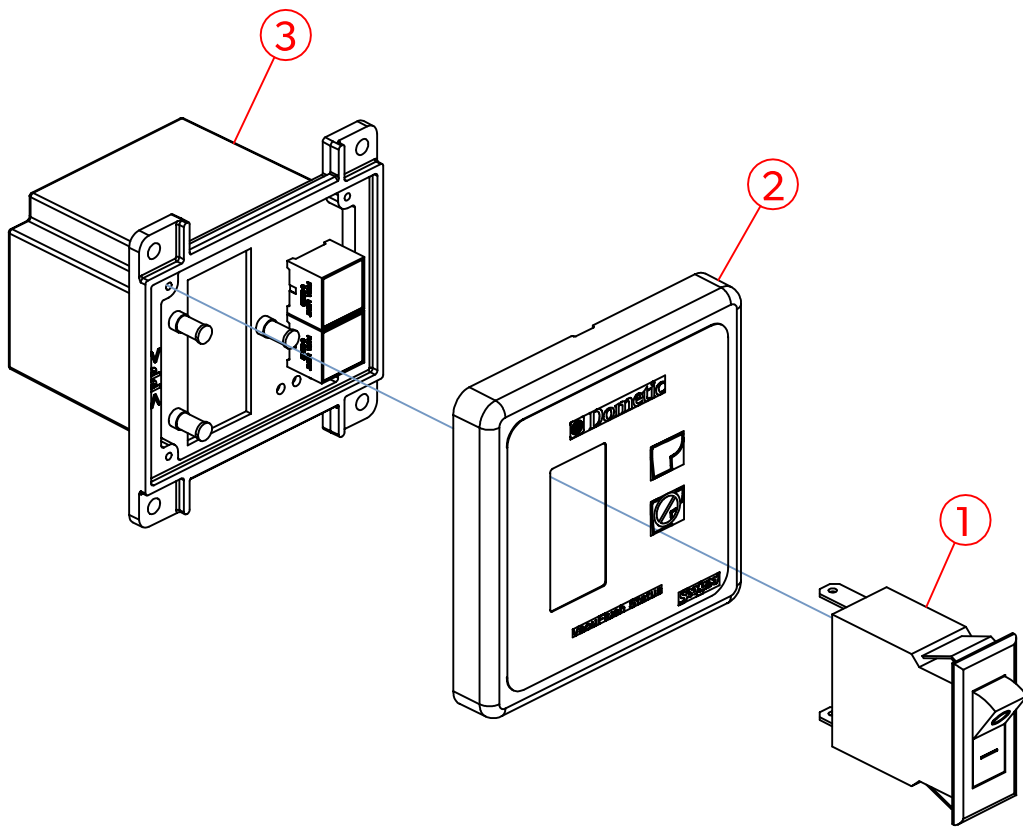

PARTS LIST: DVSO2

ITEM	PART NUMBER & DESCRIPTION

1	385311785 - KIT, CIRCUITBREAKER 10 AMP 385311786 - KIT, CIRCUITBREAKER 5 AMP
2	385311787 - KIT, BEZEL/OVERLAY BLK-DVSO2 385311788 - KIT, BEZEL/OVERLAY WHT-DVSO2
3	385311789 - KIT, C' BOARD 12 VDC-DVSO2 385311790 - KIT, C' BOARD 24 VDC-DVSO2

P/N: 600346524
REV: 08/10