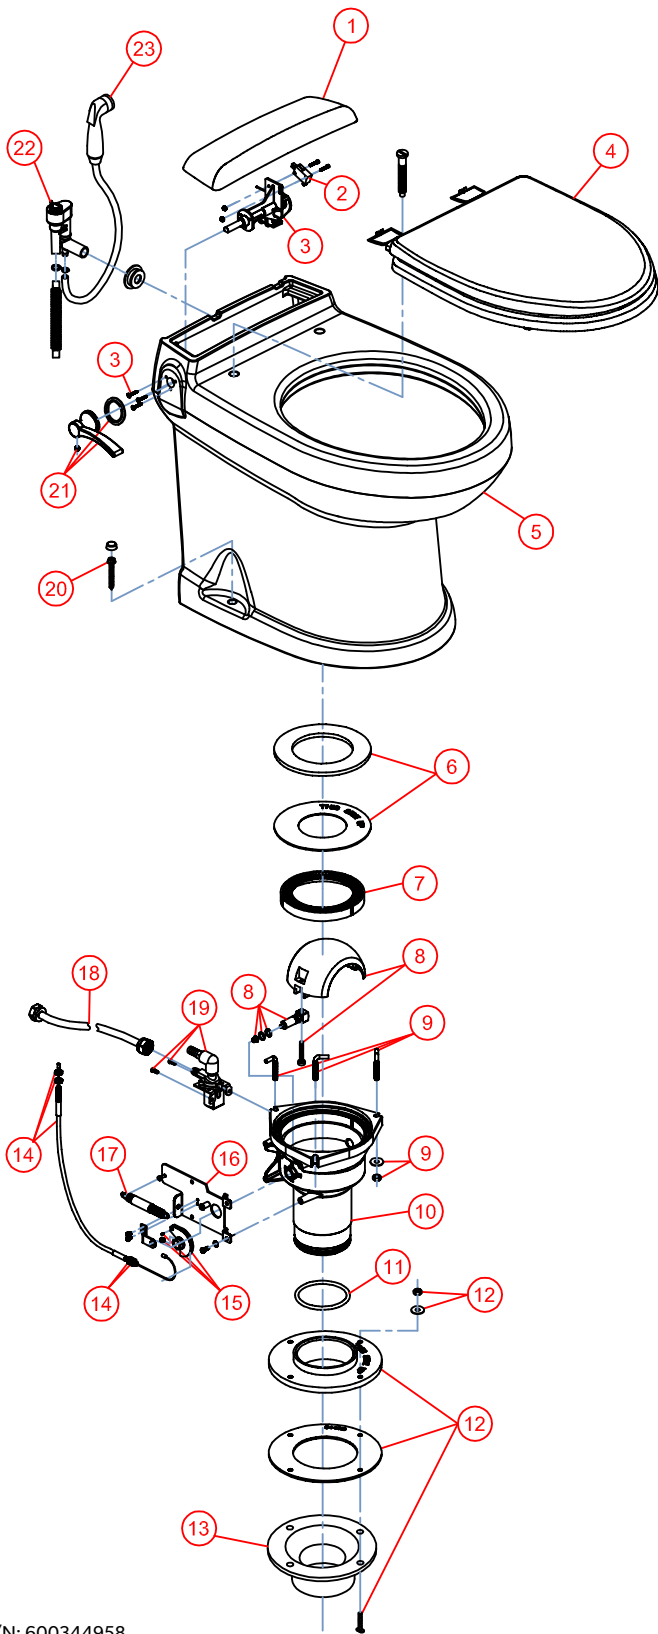

PARTS LIST: 3200 SERIES

ITEM	PART NUMBER & DESCRIPTION
1	385311001 - ACCESS COVER-WHITE 385311002 - ACCESS COVER-BONE
2	385311003 - FLUSH SWITCH ASSY
3	385311004 - FLUSH SHAFT HANDLE KIT
4	385311005 - SEAT & LID-WHITE 385311006 - SEAT & LID-BONE
5	385311007 - CERAMIC BOWL-WHITE 385311008 - CERAMIC BOWL-BONE Includes Lid & Dual Lock
6	385311009 - BOWL SEAL KIT
7	385311292 - RING BASE INSERT
8	385311010 - SHAFT/HALF BALL KIT
9	385311011 - J-BOLT w/NUTS, WASHER
10	385311028 - CONCERTO BASE
11	385311294 - O'RING 3.1 x 3.5 x .21
12	385311013 - FLOOR FLANGE ADAPTER KIT
13*	385343765 - FLOOR FLANGE 3" SPIGOT 385345892 - FLOOR FLANGE 3" HUB 385345889 - FLOOR FLANGE 3" MALE PIPE THREAD 385310961 - FLOOR FLANGE 45° SWIVEL** ** Must Be Used With Seal Included
14	385311014 - FLUSH CABLE KIT
15	385311015 - PULLEY KIT
16	385311016 - BASE BRACKET
17	385311017 - RETURN SPRING KIT
18	385311018 - SUPPLY HOSE
19	385310821 - KIT, WATER VALVE 12
20	385311020 - MOUNTING HARDWARE-CHROME 385311021 - MOUNTING HARDWARE-GOLD 385311022 - KIT, CON'TO MT'G HARD-BONE-WHT
21	385311023 - FLUSH HANDLE CHROME 385311024 - FLUSH HANDLE GOLD 385311025 - FLUSH HANDLE NICKEL
22	385310807 - KIT, VAC BRK'R ASY/PLUGIN BASE
23	385310808 - KIT, VAC BRK'K SPRAY/PLUGIN BASE
24	385310809 - Hand Spray, CHROME

* Optional Accessories Sold Separately & Not Included With Every Model

P/N: 600344958
REV: 02-09/14