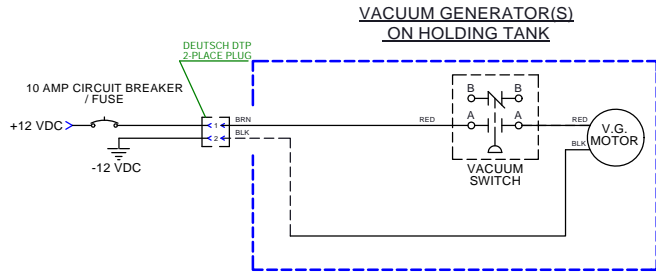

# PARTS LIST: 37 GAL HOLDING TANK SYSTEM - 322503702

**NOTE:** ALL ITEMS INSIDE DASHED BLUE BOXES ARE SUPPLIED BY DOMETIC

NOTE: DEUTSCH/AMP PLUGS AND RECEPTACLES ARE OPTIONAL ELECTRICAL CONNECTORS ON VARIOUS PRODUCT MODELS. YOUR INSTALLED MODEL MAY OR MAY NOT HAVE DEUTSCH/AMP ELECTRICAL CONNECTORS. OEM SUPPLIED WIRING CAN ALSO VARY IN COLOR.