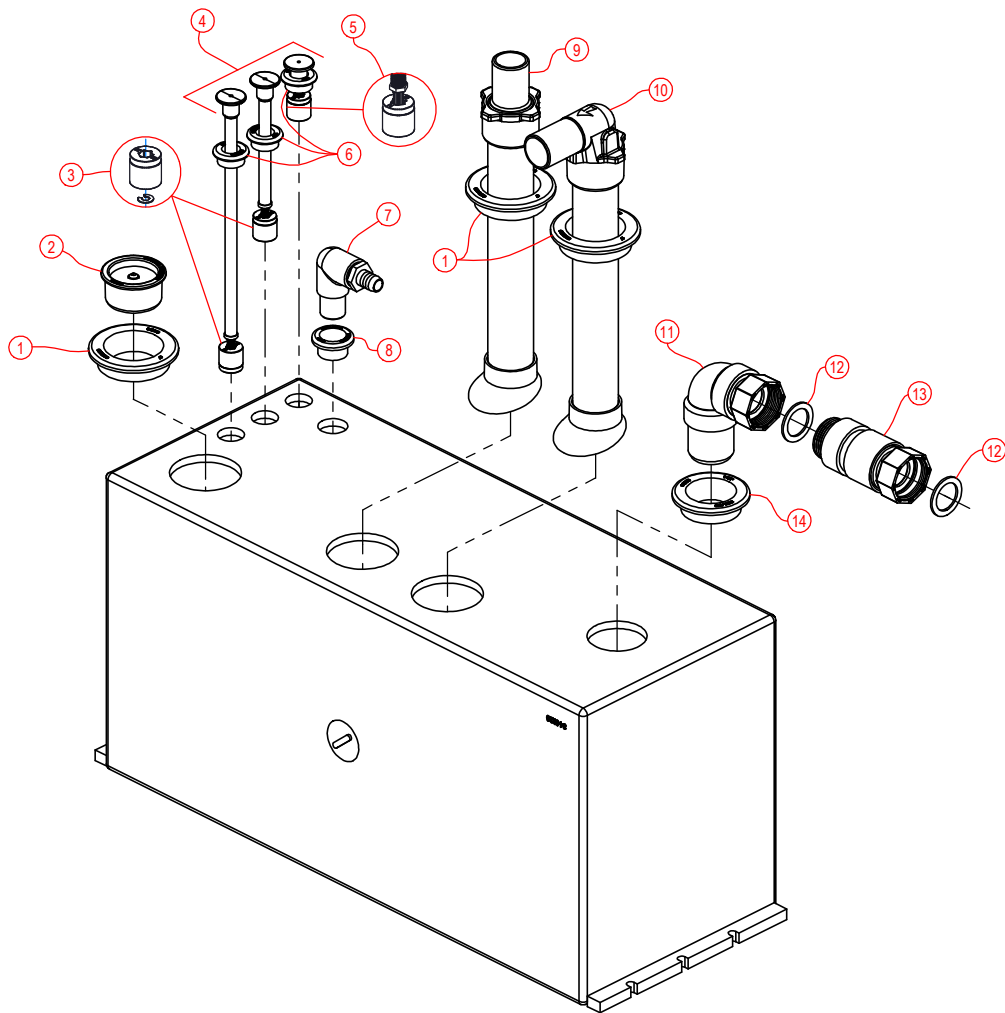

PARTS LIST: 4020 HOLDING TANK - 322402028

ITEM	PART NUMBER & DESCRIPTION
1	385311110 - 2" SEALING GROMMET
2	313255247 - TANKSAVER Includes Item 1
3	385311103 - TANK LEVEL FLOAT & LOCK RING
4	385311403 - TANK LEVELS w/DT CONNECTOR Includes Item 6
5	385230268 - THREADED STEM/FLOAT REPLACEMENT
6	385311164 - 1/2" SEALING GROMMET
7	385311073 - 5/8" VENT ELBOW FITTING Includes Item 8
8	385311112 - 3/4" SEALING GROMMET
9	385311584 - DIPTUBE ASSY w/STRAIGHT FITTING Includes Item 1
10	385311573 - DIPTUBE ASSY w/90° ELBOW Includes Item 1
11	385311092 - 90° INLET ELBOW w/SLIP NUT Includes Item 12 & 14
12	385311233 - 1 1/2" SLIP SEAL REPLACEMENT
13	385311473 - INLET EXTENSION w/SLIP NUT Includes Item 12
14	385311111 - 1 1/2" SEALING GROMMET

P/N: 600345645
REV: 02-12/16