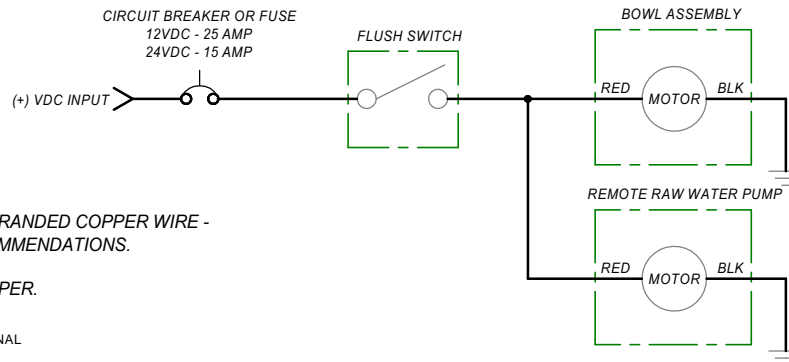

HEAVY LINES REPRESENT 14 GA. OR LARGER STRANDED COPPER WIRE - SIZE TO BE DETERMINED BASED ON ABYC RECOMMENDATIONS.

ALL OTHER WIRE CAN BE 18 GA. STRANDED COPPER.

NOTE: DEUTSCH/AMP PLUGS AND RECEPTACLES ARE OPTIONAL ELECTRICAL CONNECTORS ON VARIOUS PRODUCT MODELS. YOUR INSTALLED MODEL MAY OR MAY NOT HAVE DEUTSCH/AMP ELECTRICAL CONNECTORS. OEM SUPPLIED WIRING CAN ALSO VARY IN COLOR.

WIRING DIAGRAM DWG REF.:
346612; SHEET 65