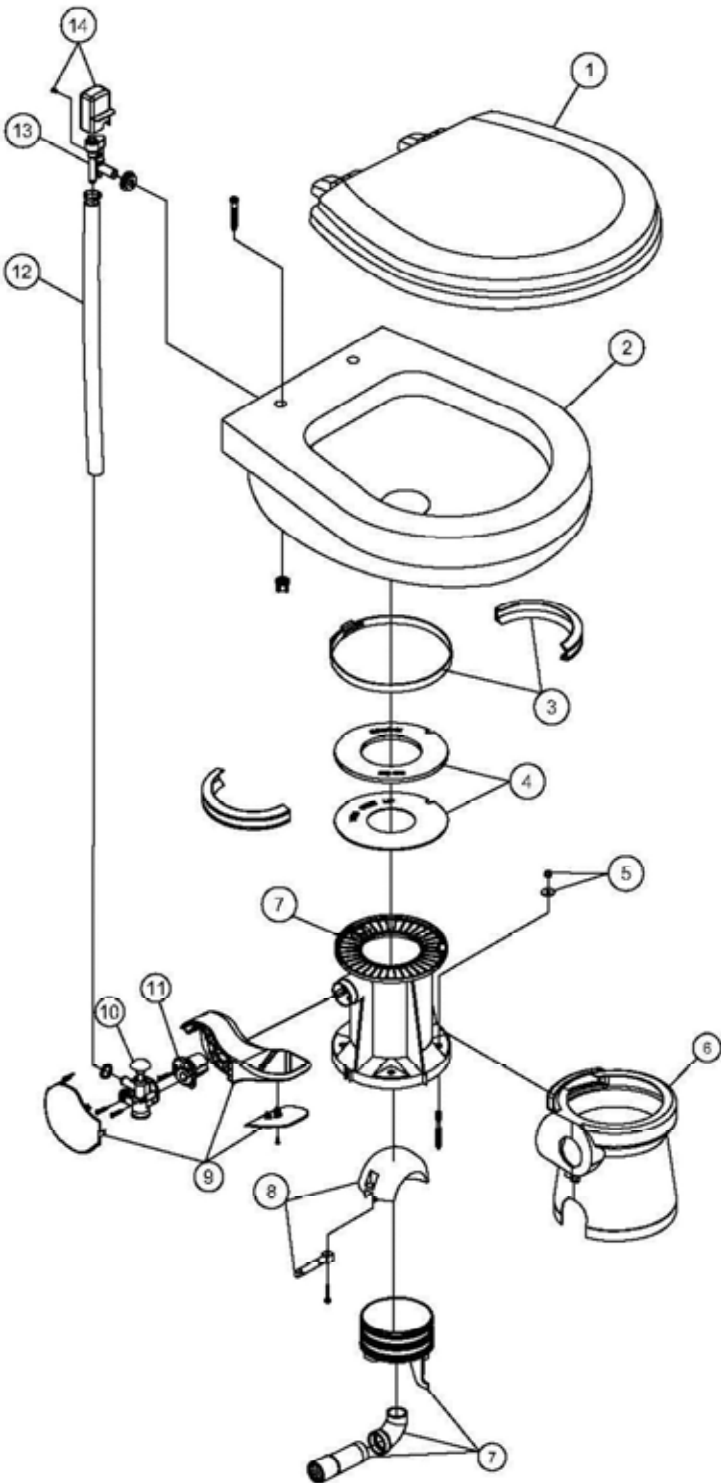

PARTS LIST: VACUFLUSH 748 - 749

ITEM	PART NUMBER & DESCRIPTION
1	385344436 - SEAT ASSEMBLY, WHITE 385344437 - SEAT ASSEMBLY, BONE
2	385310676 - CERAMIC BOWL KIT, WHITE 385310781 - CERAMIC BOWL KIT, BONE
3	385310025 - BAND AND HALF CLAMP, KIT - WHITE 385310048 - BAND AND HALF CLAMP, KIT - BONE
4	385311462 - SEAL REPLACEMENT, KIT
5	385316323 - MOUNTING HARDWARE
6	748: 385310136 - PEDESTAL COVER KIT, WHITE 748: 385310137 - PEDESTAL COVER KIT, BONE 749: 385310904 - PEDESTAL COVER KIT, WHITE 749: N/A - PEDESTAL COVER KIT, BONE
7	748: 385310910 - BASE KIT, WHITE 748: 385311086 - BASE KIT, BONE 749: 385310903 - BASE KIT, WHITE 749: N/A - BASE KIT, BONE Includes Item 3-11 & 14, 15
8	385310954 - KIT, BALL/BRASS SHAFT/P CART Includes Item 11
9	385310682 - PEDAL, CARTRIDGE, KIT - WHITE 385310762 - PEDAL, CARTRIDGE, KIT - BONE Includes Item 11
10	385314349 - WATER VALVE, KIT
11	385310683 - SPRING CARTRIDGE, KIT
12	385345377 - HOSE, SUPPLY - WHITE 385340177 - HOSE, SUPPLY - BONE
13	385316906 - VACUUM BREAKER, KIT
14	385310696 - VACUUM BREAKER COVER - WHITE 385310782 - VACUUM BREAKER COVER - BONE

P/N: 600344485
REV: 05109