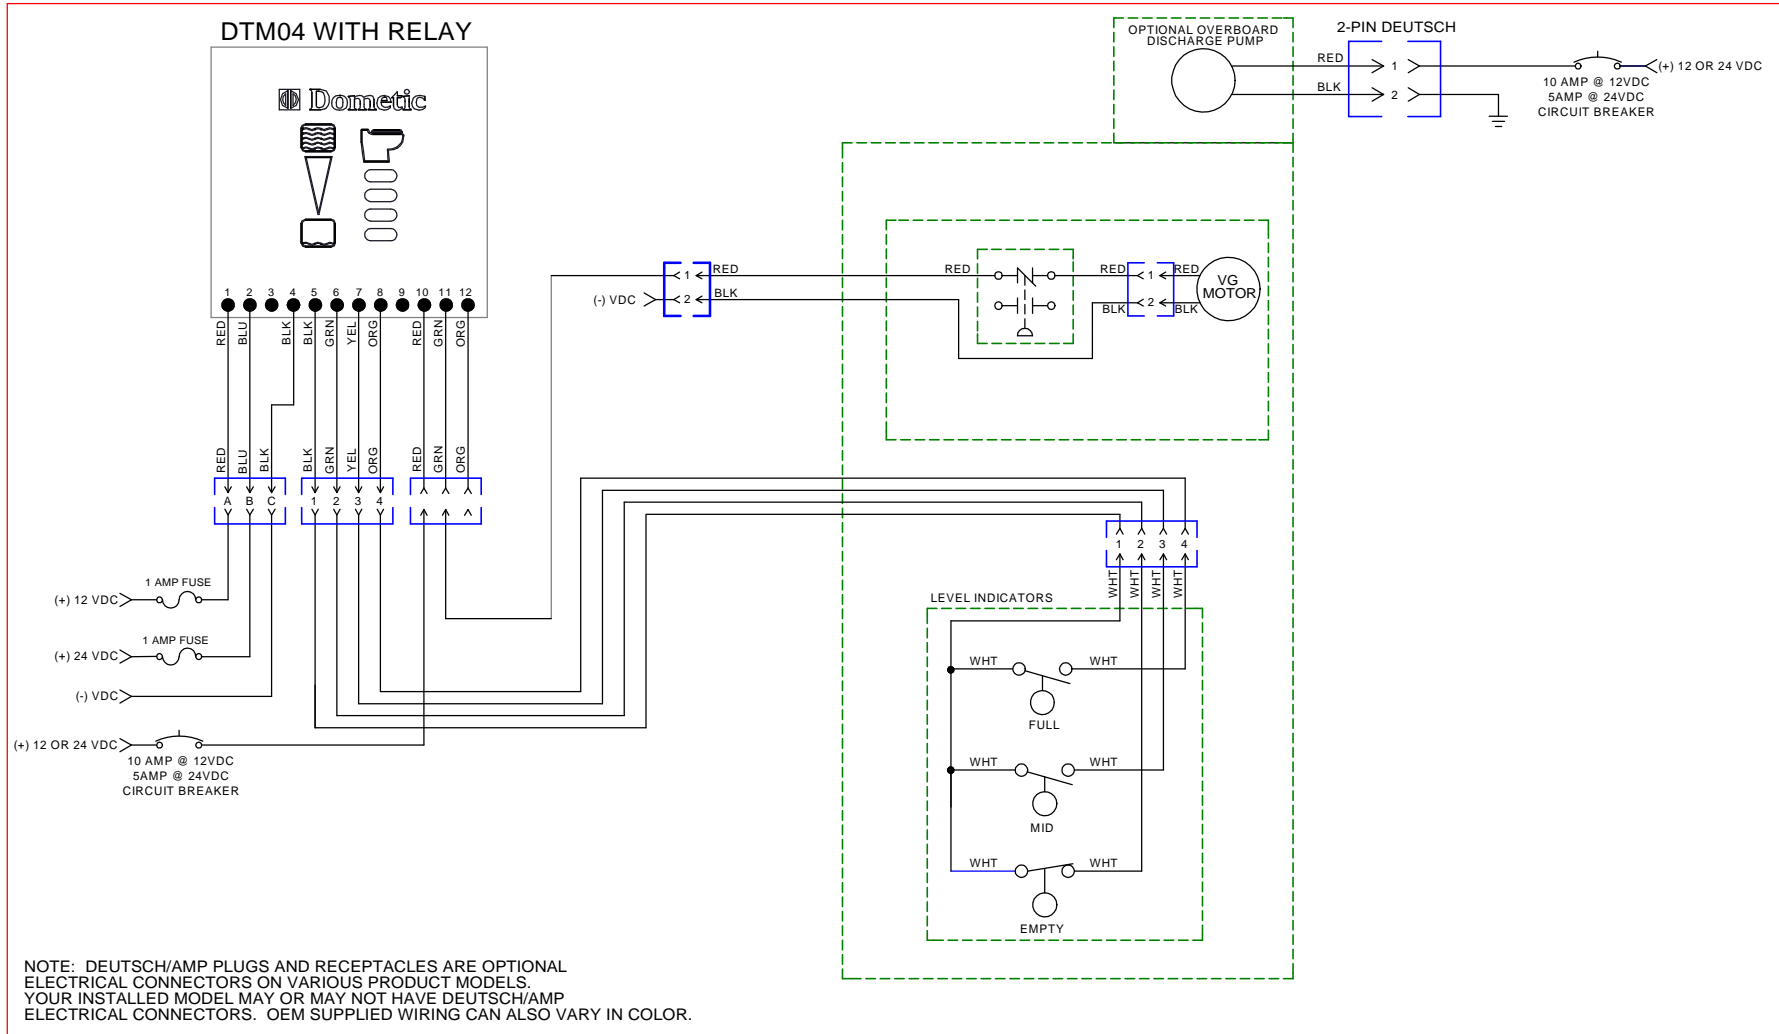

PARTS LIST: 18 GALLON HOLDING TANK SYSTEM - 322711812, 322011824

WIRING DIAGRAM DWG REF.:
346612; SHEET 2

P/N: 600346664
REV: 02-07/15

PARTS LIST: 4020 HOLDING TANK - 322402016

ITEM	PART NO	LEGACY NO & DESCRIPTION
1	9108554883	317711012 - LOW-PROFILE VG 12VDC (STD)
2	385311111	385311111 - 1 1/2" SEALING GROMMET
3	385310635	385310635 - 1 1/2" INLET ELBOW FITTING Includes 1 1/2" Sealing Grommet
4	385311034	385311034 - TANKMANAGER CONTROL MODULE Includes Mounting Screws
5	4471009519	385311033.RPL - 1" REDUCING ADAPTER Includes Slip Seal
6	385311233	385311233 - 1 1/2" SLIP SEAL REPLACEMENT
7	385310931	385310931 - QUICK CONNECT ELBOW Includes Sealing Grommet
8	9108557627	360341200 - DISCHARGE PUMP 12VDC See Discharge Pump Service Parts Lists
9	385640370	385640370 - LH/RH THREADED ADAPTER
10	4471007551	385311405.RPL - DIPTUBE EXTENSION Includes Slip Seal
11	385311855	385311855 - DIPTUBE ASSY w/GLUE SOCKET Includes Sealing Grommet

ITEM	PART NO	LEGACY NO & DESCRIPTION
12	385310076	385310076 - 1 1/2" CHECK VALVE KIT, 2pcs per Kit
13	385311272	385311272 - 1 1/2" MACH'G CLOSE NIPPLE
14	4471006906	385311404.RPL - OFFSET INLET ASSY Includes Sealing Grommet & Slip Seal
15	385311403	385311403 - TANK LEVELS w/DT CONNECTOR Includes Sealing Grommets
16	385311103	385311103 - TANK LEVEL FLOAT/LOCK RING
17	385230268	385230268 - THREADED STEM/FLOAT REPL
18	9108554455	313255247 - TANKSAVER Includes 2" Sealing Grommet
19	385311110	385311110 - 2" SEALING GROMMET
20	385311073	385311073 - 5/8" VENT ELBOW FITTING Includes Sealing Grommet
21	385311112	385311112 - 3/4" SEALING GROMMET
22	385311098	385311098 - TANKMANAGER CONTROL PANEL Includes Mounting Screws