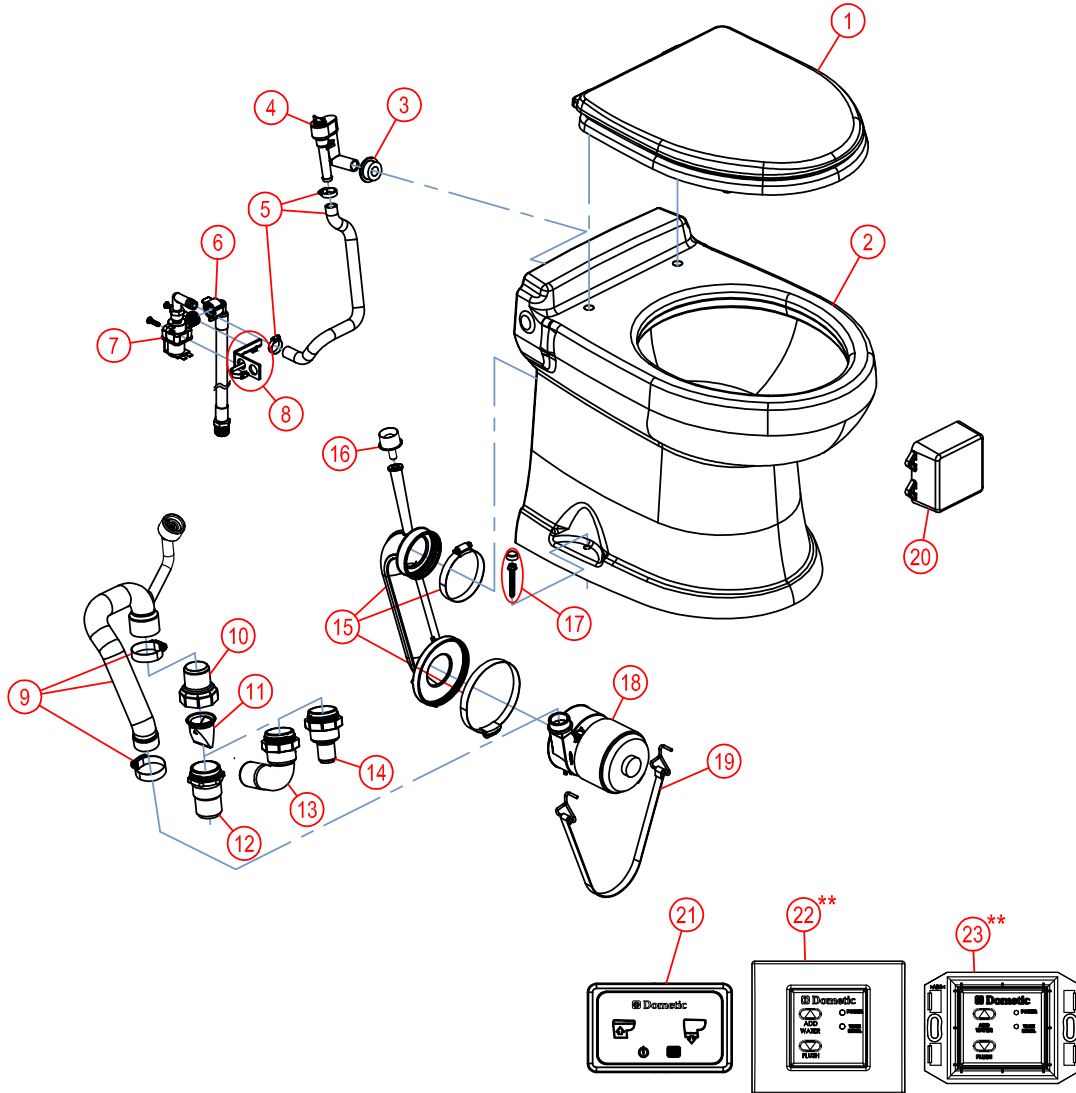

ITEM	PART NUMBER & DESCRIPTION
14	385880072 - 1" VALVE ADAPTER
15	385311708 - BOWL OUTLET TUBE, Includes Item 16
16	385312013 - BOWL OUTLET TUBE FLAPPER VALVE
17	385880072 - 1" VALVE ADAPTER
18	385880068 - MOTOR/MACERATOR ASSY - 12VDC 385880069 - MOTOR/MACERATOR ASSY - 24VDC
19	385311779 - MOTOR/MAC MOUNTING STRAP
20	385311875 CONTROL MODULE 12/24VDC (DBH)
21	313600021 - DOMETIC TOUCHPAD FLUSH SWITCH-WHITE 313600022 - DOMETIC TOUCHPAD FLUSH SWITCH-BLACK
22*	313409010 - DOMETIC FLUSH CONTROL-STD GRAY 313409020 - DOMETIC FLUSH CONTROL- STD WHITE
23*	313409030 - DOMETIC FLUSH CONTROL-PLAYBUS GRAY
N/S	385880081 - VIMAR/GEWISS FLUSH SWITCH WIRE HARNESS
N/S	385880082 - DOMETIC TOUCHPAD FLUSH SWITCH CABLE

* Optional Accessories Sold Separately & Not Included With Every Model

P/N: 600346355
REV: 08-01/15