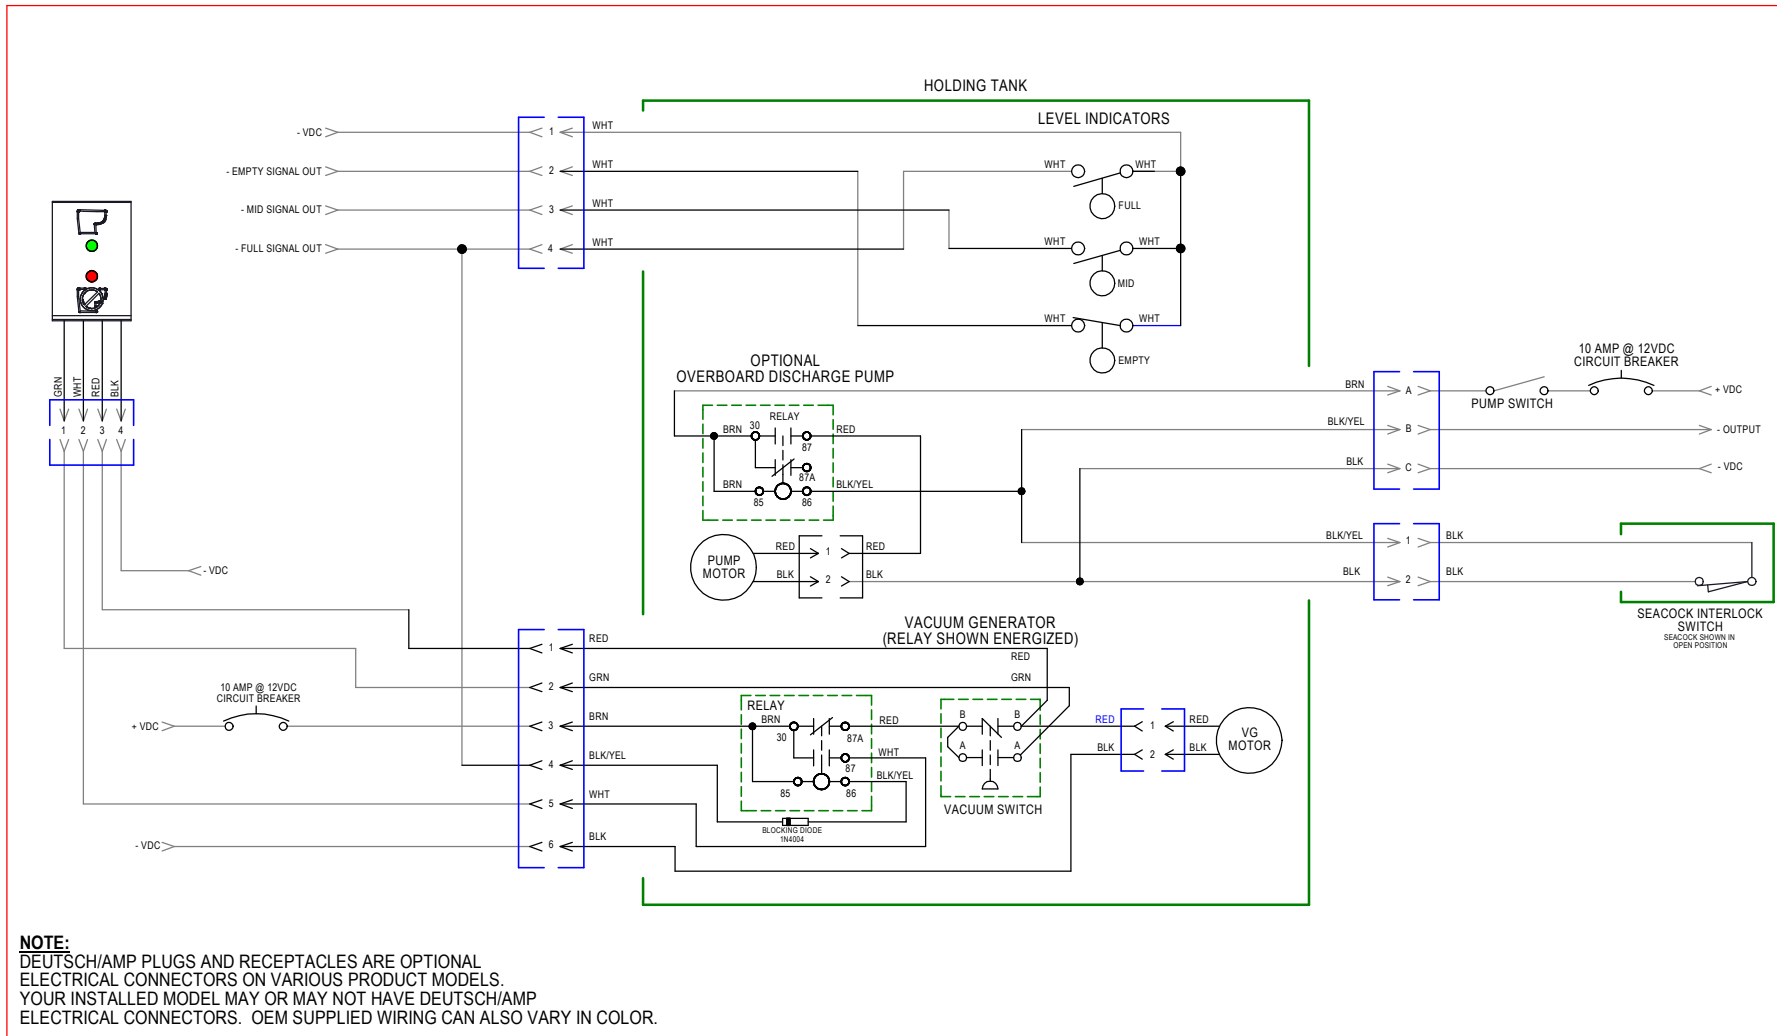

PARTS LIST: 28+ GAL HOLDING TANK SYSTEM - 322102819

P/N: 600347027
REV: 04-10/15

WIRING DIAGRAM DWG REF.:
346612; SHEET 10

PARTS LIST: 28+ GAL HOLDING TANK SYSTEM - 322102820

ITEM	PART NUMBER & DESCRIPTION
1	N/A - VACUUM GENERATOR 4 See VG4 Parts List
2	385311275 - VG4 MOUNTING HARDWARE
3	385311237 - SLIP SEAL ADAPTER FITTING
4	385311233 - 1 1/2" SLIP SEAL REPLACEMENT
5	385312035 - VG4 HOLDING TANK INLET FITTING Includes Item 4 & 6
6	385311111 - 1 1/2" SEALING GROMMET
7	385311110 - 2" SEALING GROMMET
8	385311577 - DIPTUBE ASSY w/90° ELBOW & SLIP NUT Includes Items 4 & 7
9	385311163 - PUMP MOUNTING HARDWARE
10	N/A - DISCHARGE PUMP See Discharge Pump Parts List

ITEM	PART NUMBER & DESCRIPTION
11	307234496 - 1 1/2" SLIP x MALE THREADED ELBOW
12	307231161 - 90° STREET ELL
13	309311002 - VENT FILTER REPLACEMENT CARTRIDGE Order Kit 385312060 for Replacement Fittings
14	385310673 - VENT FILTER MOUNTING KIT
15	385311164 - 1/2" SEALING GROMMET
16	313255247 - TANKSAVER Includes Item 7
17	385311103 - TANK LEVEL FLOAT & LOCK RING
18	385311159 - TANK LEVELS w/DT CONNECTOR Includes Item 15
19	385311573 - DIPTUBE ASSY w/90° ELBOW Includes Item 7