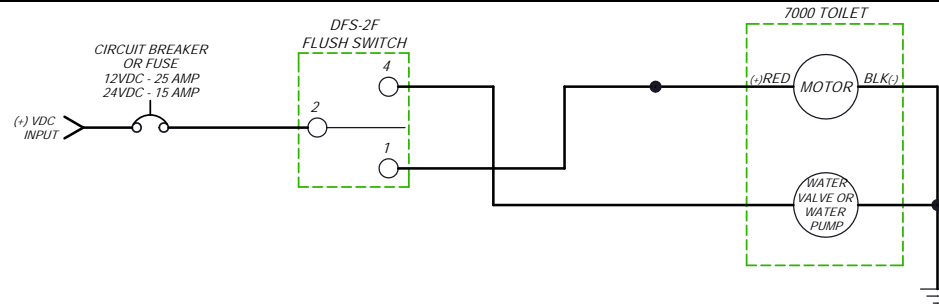

PARTS LIST: 7225 MODEL

7000 INT'L SERIES FRESH WATER WIRING DIAGRAM - WITHOUT TANK FULL RELAY