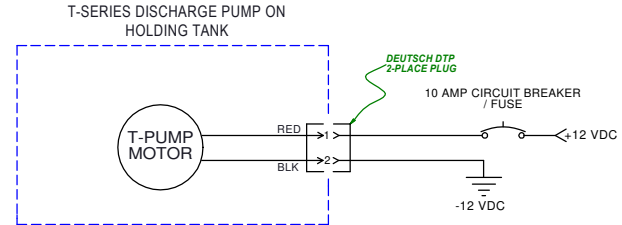

PARTS LIST: 40 GAL HOLDING TANK - 322804002