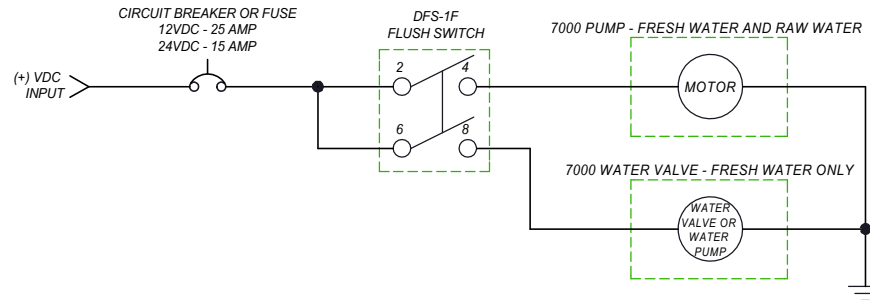

PARTS LIST: ORBIT 7265 MODEL - 304726501

7000 SERIES FRESH/RAW WATER WIRING DIAGRAM - WITHOUT TANK FULL RELAY