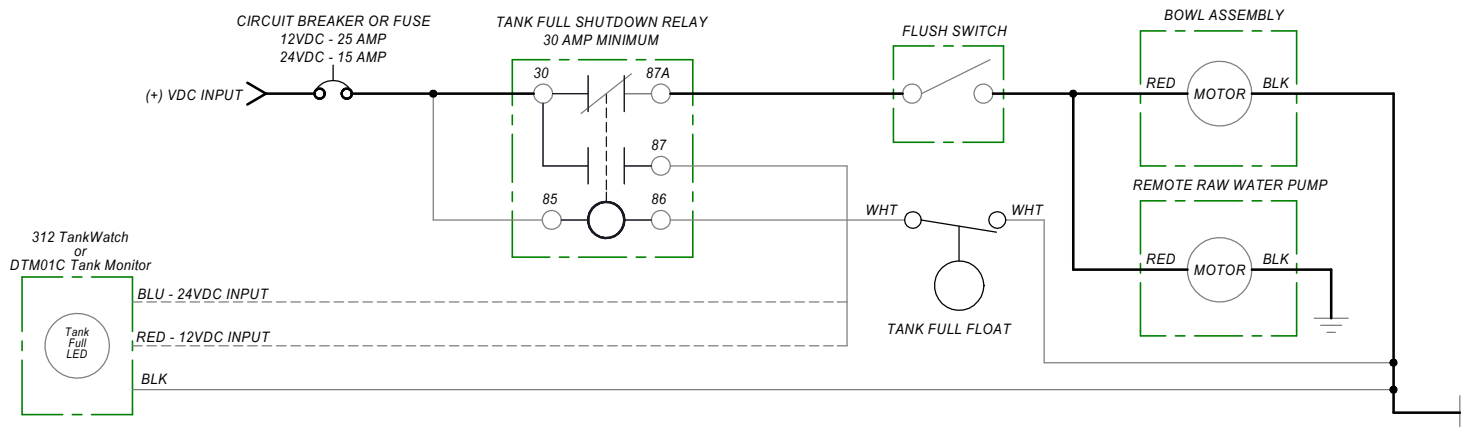

PARTS LIST: ORBIT 7165 MODEL

7165 REMOTE RAW WATER WIRING DIAGRAM - WITH TANK FULL RELAY

7165 REMOTE RAW WATER PUMP WIRING DIAGRAM - WITHOUT TANK FULL RELAY