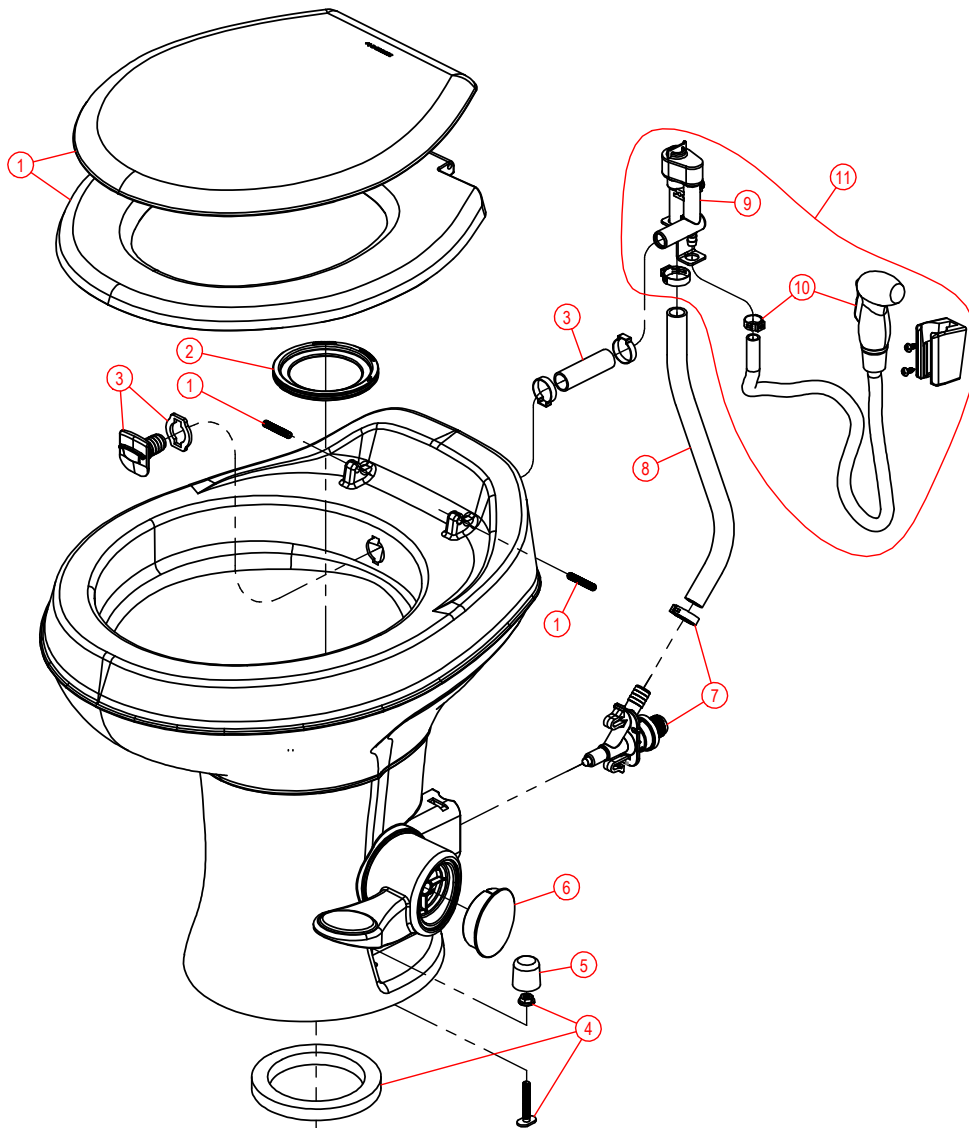

PARTS LIST: 300 TALL GRAVITY FLUSH TOILET

ITEM	PART NUMBER & DESCRIPTION
1	385311930 - SEAT/COVER REPLACEMENT - WHITE 385311931 - SEAT/COVER REPLACEMENT - BONE Includes Mounting Hardware
2	385311658 - FLUSH BALL SEAL
3	385311932 - BOWL WASH SPRAY NOZZLE KIT - WHITE 385311933 - BOWL WASH SPRAY NOZZLE KIT - BONE
4	385311652 - MTG HARDWARE & FLOOR SEAL - WHITE 385311653 - MTG HARDWARE & FLOOR SEAL - BONE Includes Item 5
5	385311654 - FLOOR BOLT CAP - WHITE 385311655 - FLOOR BOLT CAP - BONE
6	385311656 - PEDAL COVER - WHITE 385311657 - PEDAL COVER - BONE

ITEM	PART NUMBER & DESCRIPTION
7	385311641 - WATER VALVE KIT
8	385311937 - BOWL SUPPLY HOSE Includes Mounting Clamps
9	385230335 - VACUUM BREAKER KIT (For Sprayer Option)
10*	385311124 - HAND SPRAYER - WHITE Includes Mounting Bracket
11*	385319054 - HAND SPRAY KIT w/VAC BREAKER - WHITE Includes Items 9 & 10

* Optional Accessories; Not Provided With Every Model

P/N: 600346816
REV: 05-08/17