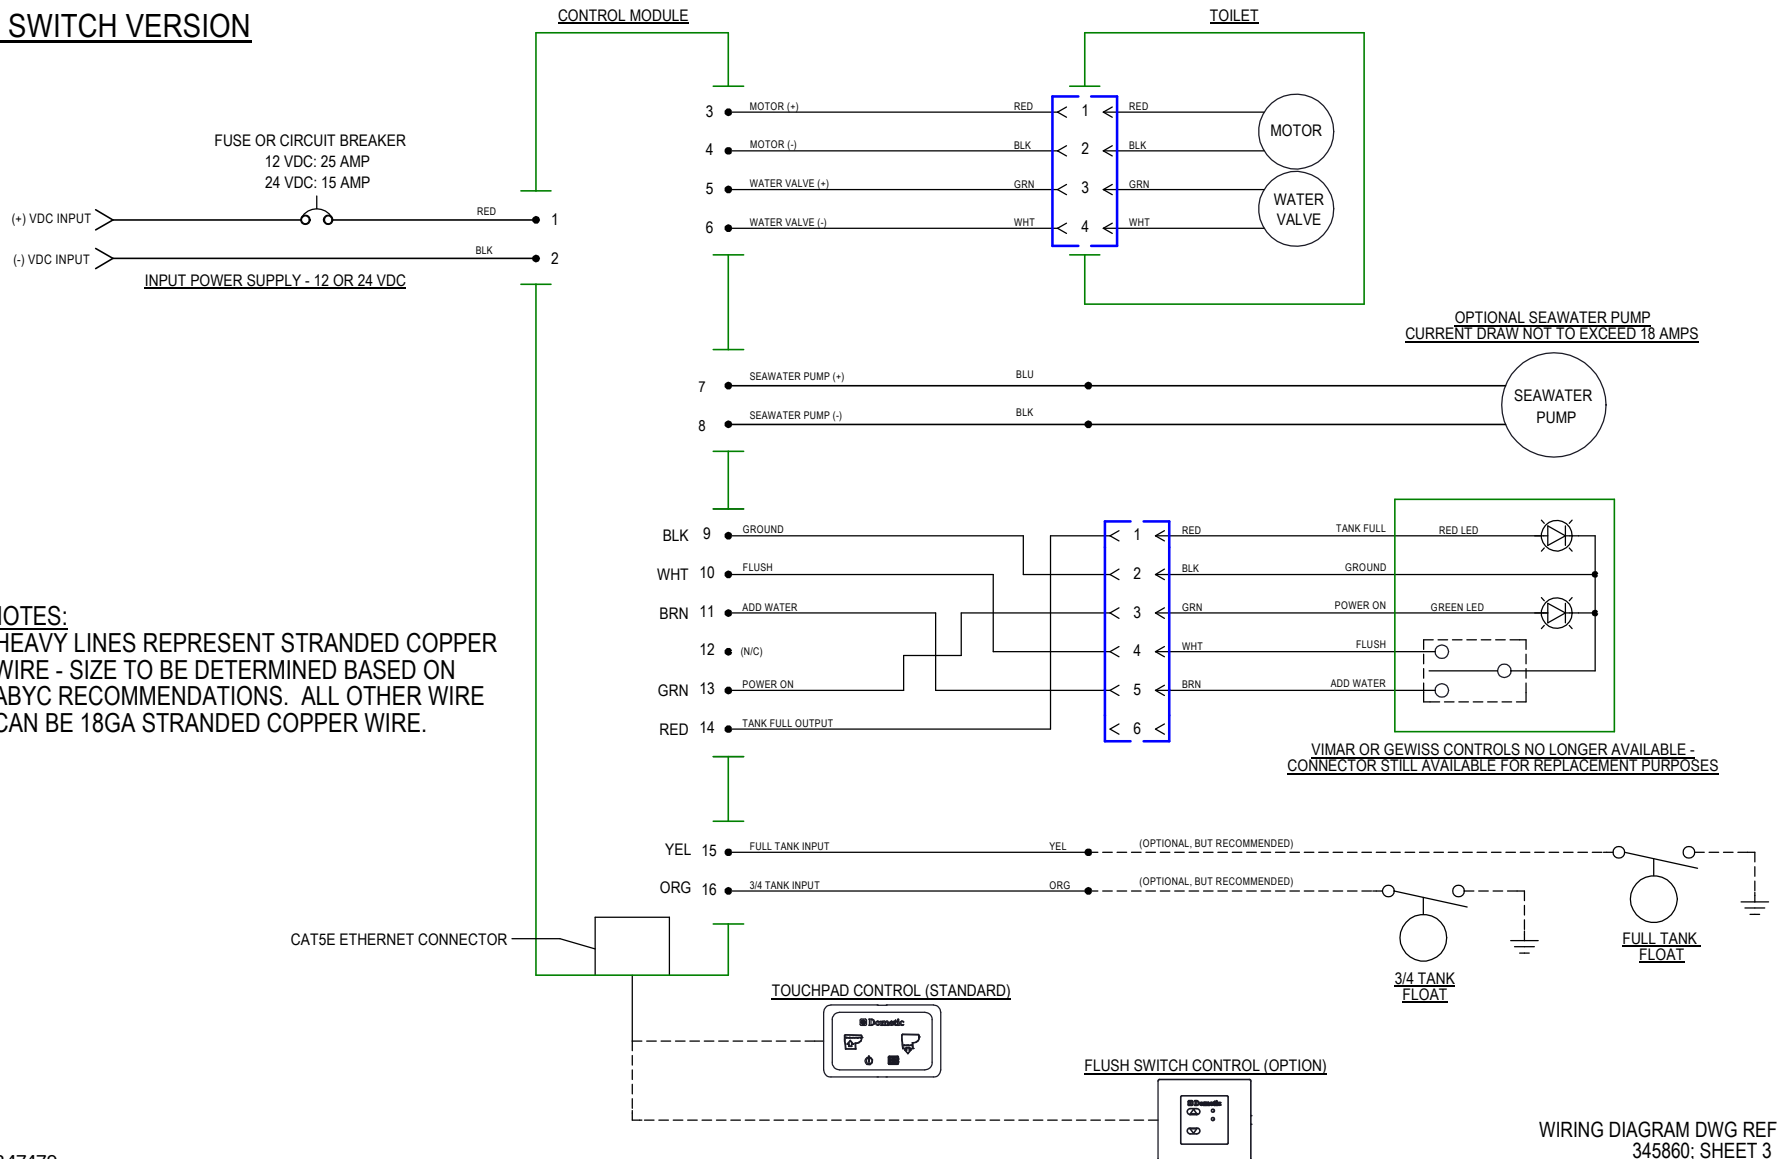

## WIRING DIAGRAM WALL SWITCH VERSION