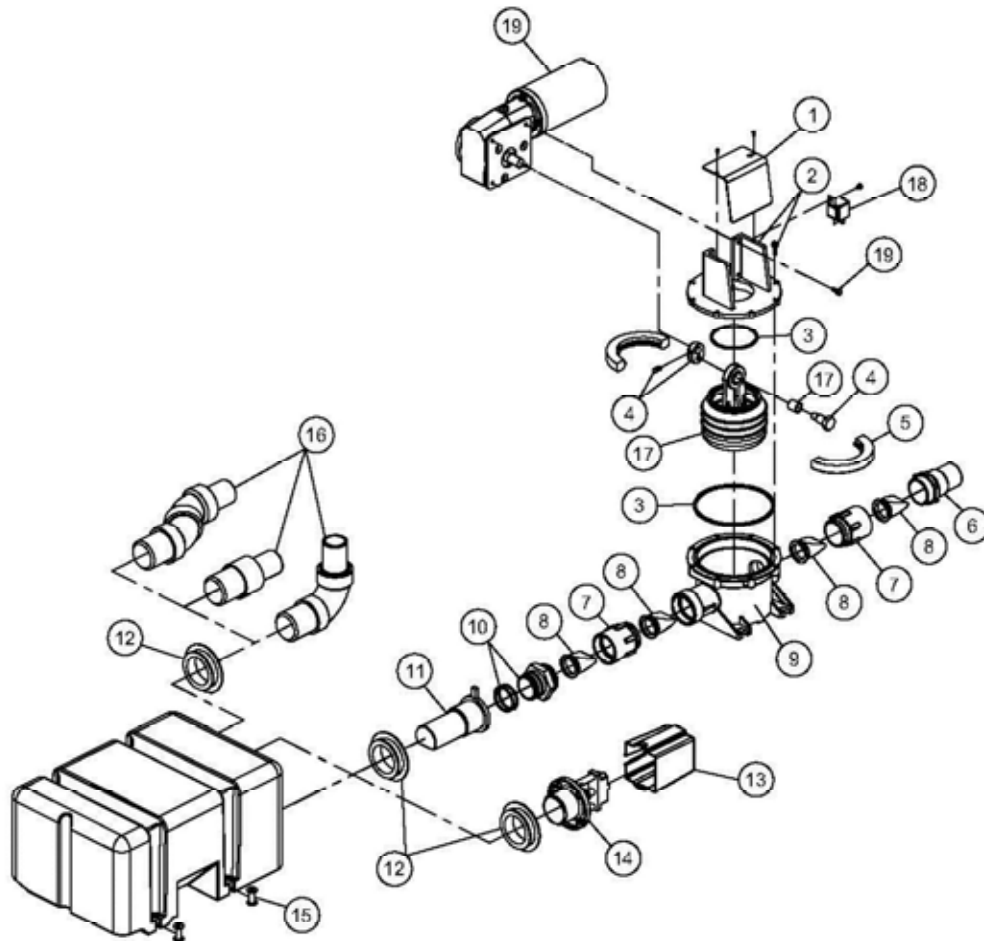

PARTS LIST: VACUUM GENERATOR LOW PROFILE 12VDC & 24VDC

ITEM PART NUMBER & DESCRIPTION

1	385311323 - COVER, PUMP
2	385311324 - KIT, SPUMP TOP CLOSE w/SCREWS
3	385310151 - O-RING REPLACEMENT KIT
4	385310644 - KIT, ECCENTRIC/SCREW-S/T PUMP
5	385311226 - CLAMP, BELLOWS S/T PUMP
6	385311315 - KIT, NIPPLE-RH THREADS
7	385311316 - KIT, VALVE ADAPTER-RH THREADS
8	385310076 - KIT VALVE, CHECK DUCKBILL-S/T PUMP (2 EA)
9	600341504 - BODY, S-PUMP
10	385311317 - KIT, PUMP ADAPT TO DIP TUBE FIT
11	385310754 - KIT, DIP TUBE LOW PROFILE VG Includes Item 12
12	385311111 - 1 1/2" SEALING GROMMET
13	385311215 - VACUUM SWITCH COVER LOW PROFILE VG

ITEM PART NUMBER & DESCRIPTION

14	385311436 - KIT, VACUUM SWITCH Includes Item 12
15	385311318 - KIT, TANK MTG SPINDLE
16	385310635 - INLET ELBOW ASSEMBLY 385310690 - STRAIGHT INLET (optional) 385310787 - 45° INLET ELBOW (optional)
17	385230980 - BELLOWS KIT Includes Item 7
18	600343053 - RELAY, SPOT 12VDC 40/30 AMP VF4 (optional) 600344239 - RELAY, SPOT 24VDC 40/30 AMP VF4 (optional)
19	385311065 - 12VDC W MOTOR 385311066 - 24VDC W MOTOR
20	385310249 - KIT, S PUMP w/o MOTOR
N/S	385311100 - KIT, LPVG SW-PUMP ASSY 24VDC
N/S	385311595 - KIT, LPVG-W-PUMP ASSY 12VDC

P/N: 600344990
REV: 02/09