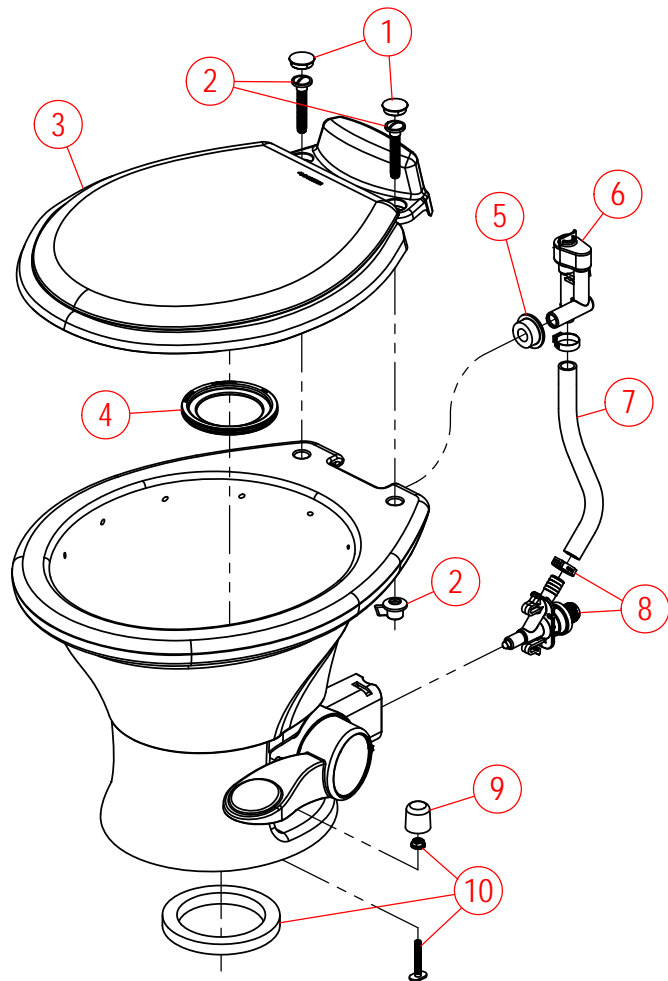

# PARTS LIST: 311 MODEL

**ITEM PART NUMBER & DESCRIPTION**

1	385311648 - SEAT MOUNTING COVER - WHITE 385311649 - SEAT MOUNTING COVER - BONE
2	385311650 - SEAT MTG HARDWARE - WHITE 385311651 - SEAT MTG HARDWARE - BONE Includes Item Bolt Caps
3	385311646 - SEAT/CVR REP'L - WHITE 385311647 - SEAT/CVR REP'L - BONE Includes Items Mtg Bolts & Caps
4	385311658 - FLUSH BALL SEAL
5	385311164 - 1/2" SEALING GROMMET
6	385316906 - VACUUM BREAKER KIT Includes Sealing Grommet
7	385311869 - BOWL SUPPLY HOSE Includes Hose Clamps
8	385311641 - WATER VALVE KIT
9	385311654 - FLOOR BOLT CAP - WHITE 385311655 - FLOOR BOLT CAP - BONE
10	385311652 - MTG HARDWARE & FLOOR SEAL - WHITE 385311653 - MTG HARDWARE & FLOOR SEAL - BONE Includes Floor Bolt Covers