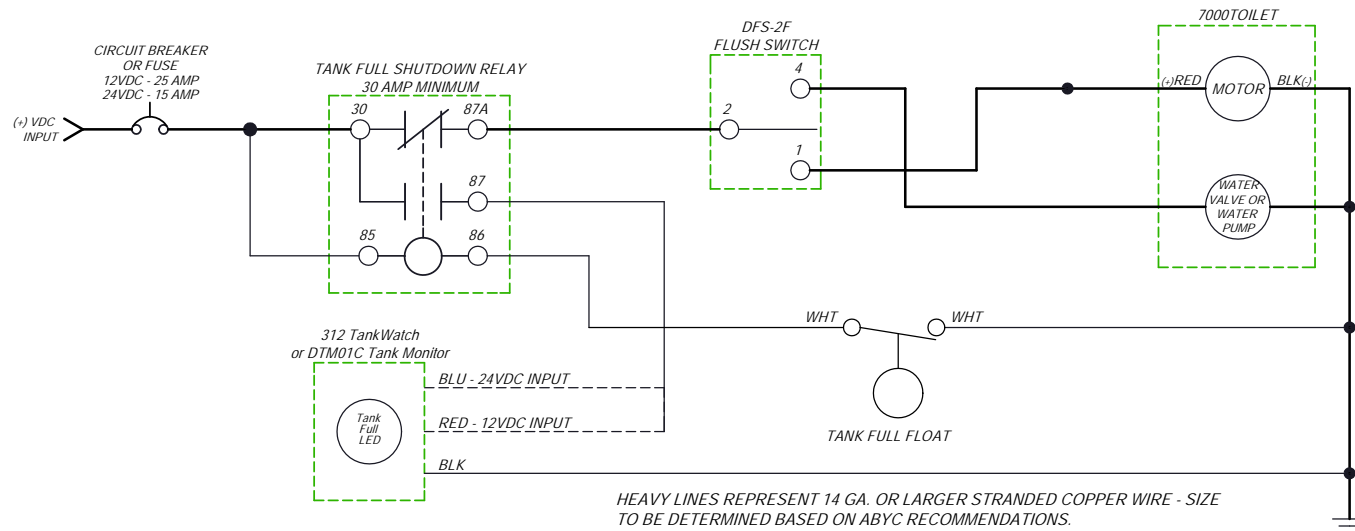

7000 INT'L SERIES FRESH WATER WIRING DIAGRAM - WITH TANK FULL RELAY

HEAVY LINES REPRESENT 14 GA. OR LARGER STRANDED COPPER WIRE - SIZE TO BE DETERMINED BASED ON ABYC RECOMMENDATIONS.

ALL OTHER WIRE CAN BE 18 GA. STRANDED COPPER.

NOTE: DEUTSCH/AMP PLUGS AND RECEPTACLES ARE OPTIONAL ELECTRICAL CONNECTORS ON VARIOUS PRODUCT MODELS. YOUR INSTALLED MODEL MAY OR MAY NOT HAVE DEUTSCH/AMP ELECTRICAL CONNECTORS. OEM SUPPLIED WIRING CAN ALSO VARY IN COLOR.