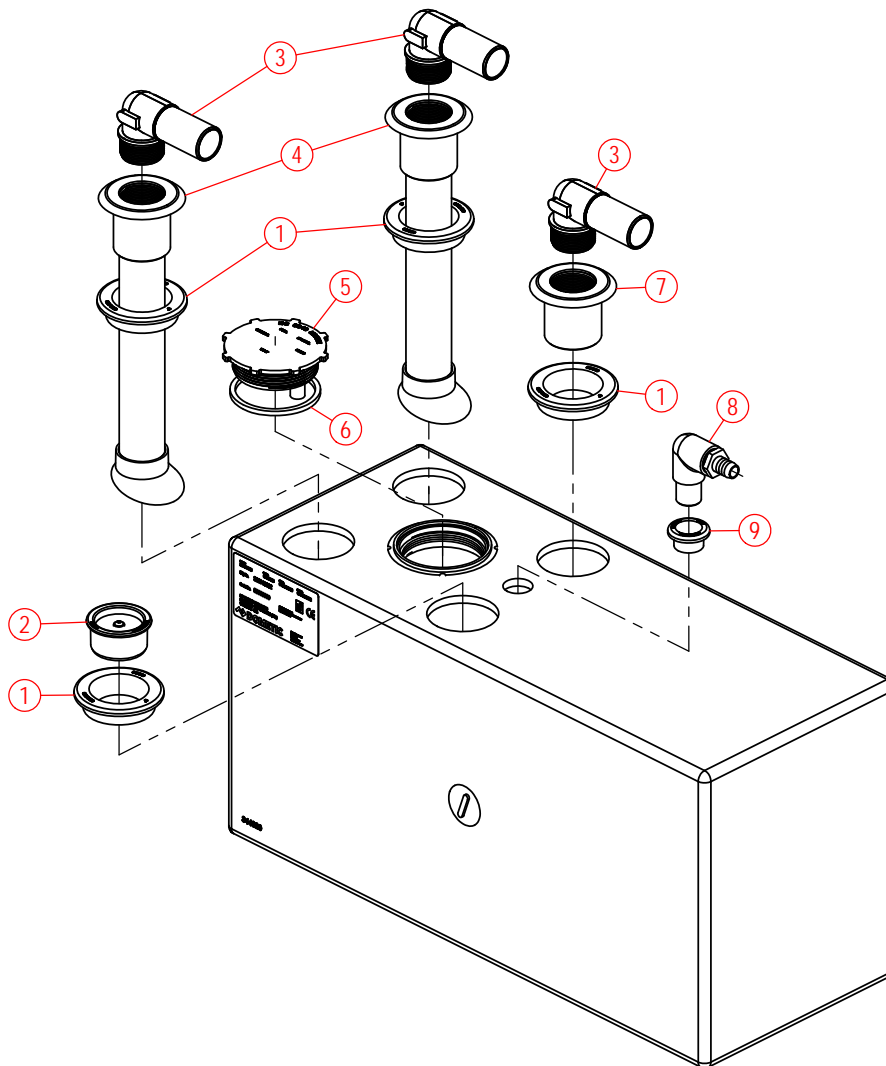

PARTS LIST: 4020 HOLDING TANK - 322840201 & 322840202

ITEM	PART NUMBER & DESCRIPTION
1	385311110 - 2" SEALING GROMMET
2	313255247 - TANKSAVER Includes Item 1
3	385311251 - 1 1/2" THREADED 90° ELBOW
4	385310660 - DISCHARGE FITTING ASSY Includes Item 1
5	385250020 - TANK CAP REPLACEMENT Includes Items 6
6	385311250 - TANKWATCH CAP REP'L SEAL
7	385311252 - FLANGED ADAPTER FITTING
8	385311073 - 5/8" VENT ELBOW FITTING Includes Item 9
9	385311112 - 3/4" SEALING GROMMET

P/N: 600344870
REV: 02-02/21