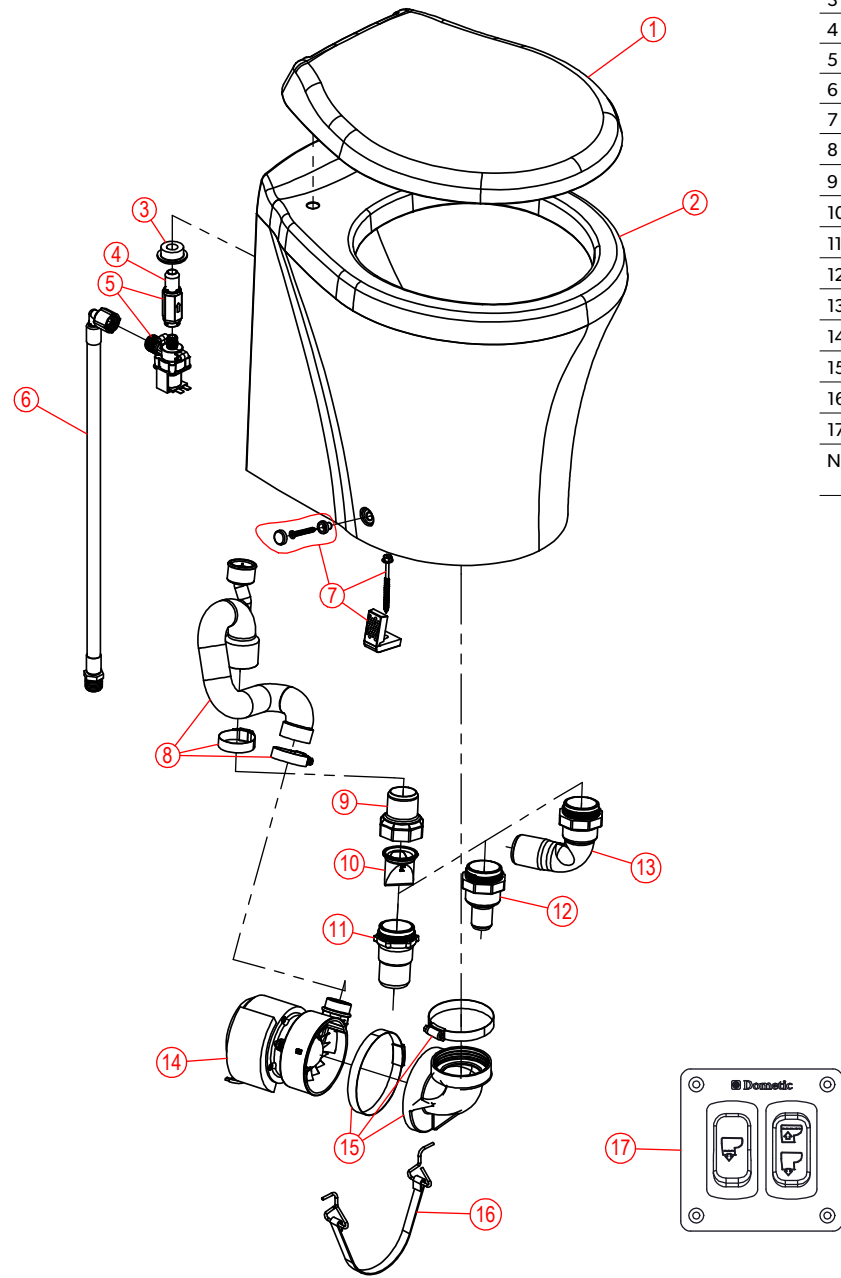

PARTS LIST: 8600 TALL MODEL - 304860901

ITEM PART NUMBER & DESCRIPTION

1	385311618 - SEAT/COVER SLOW-CLOSE KIT - WHITE
2	385312036 - 8600 TALL BOTTOM DISCHARGE BOWL KIT - WHITE
3	385311164 - 1/2" SEALING GROMMET
4	385880073 - CHECKVALVE REPLACEMENT
5	385880074 - WATER VALVE KIT - 12VDC, Includes Items 3 & 4
6	385311547 - WATER SUPPLY HOSE REPLACEMENT
7	385311463 - BOWL MOUNTING HARDWARE KIT
8	385312038 - DISCHARGE TUBE, Includes Anti-Siphon Valve
9	385880070 - DISCHARGE TUBE VALVE ADAPTER
10	385311620 - 1 1/2" CHECK VALVE
11	385311315 - 1 1/2" PUMP OUTLET FITTING
12	385880072 - 1" VALVE ADAPTER
13	385880071 - 1 1/2" VALVE ADAPTER ELBOW
14	385311928 - MOTOR/MACERATOR w/CAPACITOR - 12VDC
15	385880067 - BOWL OUTLET ELBOW
16	385880083 - MOTOR/PUMP MOUNTING STRAP
17	385311702 - DFST FLUSH SWITCH PANEL
N/S	385312031 - REPLACEMENT MOTOR CAPACITOR KIT Includes Wire Connectors

P/N: 600346564
REV: 06-08/14