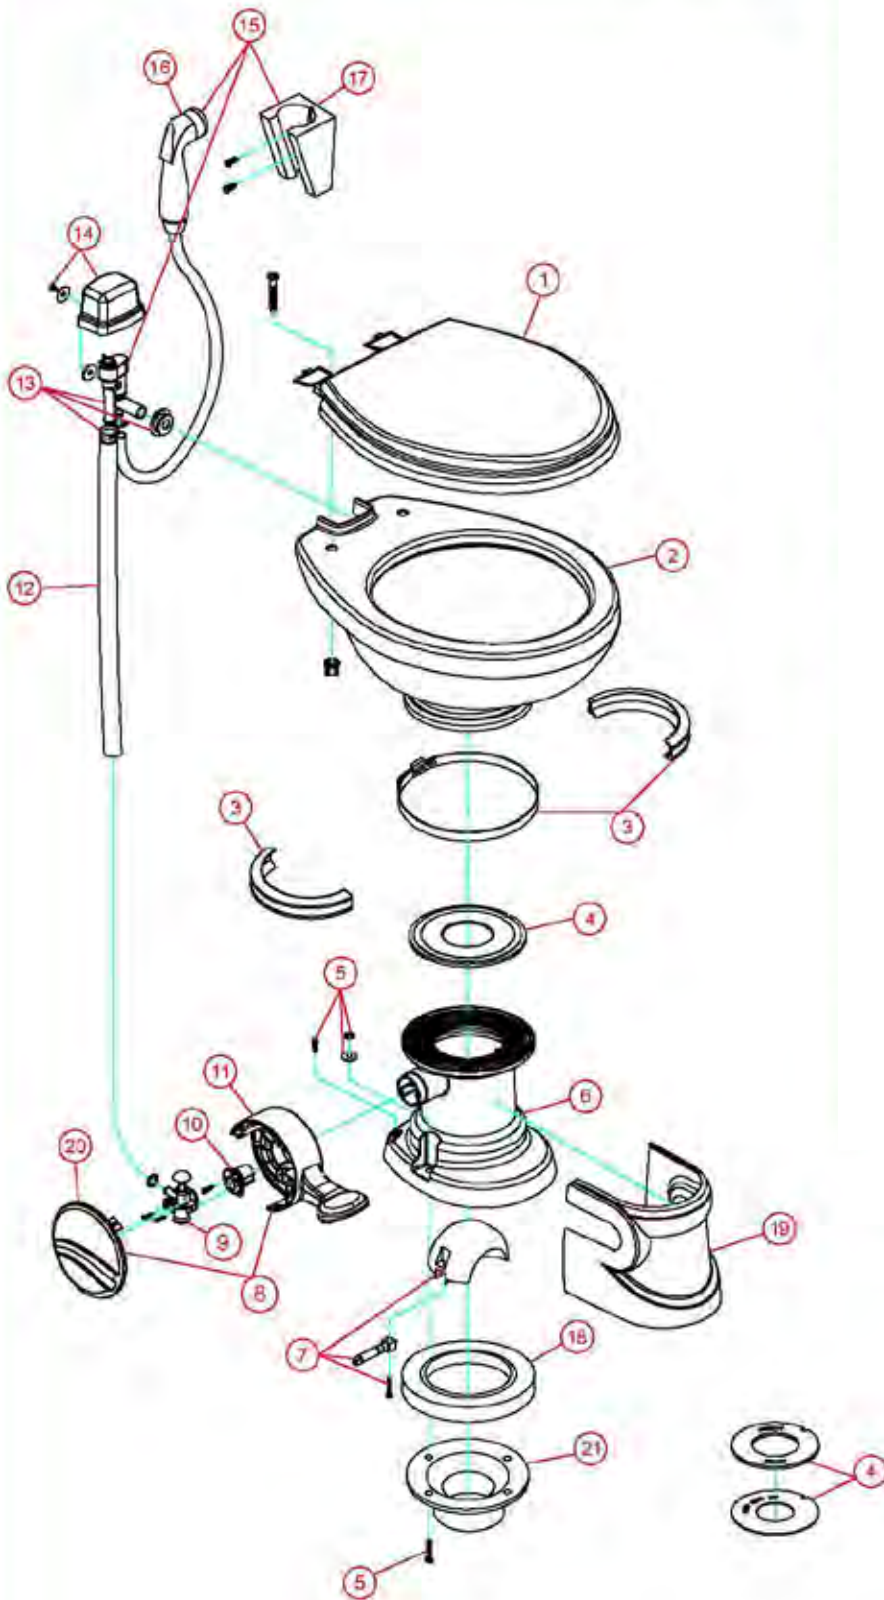

PARTS LIST: 210 TRAVELER LITE (WOOD SEAT)

ITEM	PART NUMBER & DESCRIPTION
1	385343829 - KIT, SEAT-CV'R 500+, WHITE 385343831 - KIT, SEAT-CV'R 500+, BONE
2	385310790 - CERAMIC BOWL KIT - WHITE 385310791 - CERAMIC BOWL KIT - BONE
3	385310048 - KIT HALF CLAMP - BONE 385310025 - KIT HALF CLAMP - WHITE
4	385310677 - SEAL REPLACEMENT KIT
5	385311117 - KIT, MOUNTING HARDWARE-210
6	385311128 - BASE KIT - WHITE (210 MODEL) 385311129 - BASE KIT - BONE (210 MODEL) Includes Items 3-11 & 18, 20
7	385310681 - KIT, BALL, SHAFT, CARTRIDGE - WHITE Includes Item 10
8	385311119 - KIT, PR PEDAL & COVER - WHITE 385311120 - KIT, PR PEDAL & COVER - BONE
9	385314349 - KIT, WATER VALVE
10	385310683 - KIT, SPRING CARTRIDGE-ECOVAC
11	385311121 - KIT, PR PEDAL & CART - WHITE 385311122 - KIT, PR PEDAL & CART - BONE Includes Item 10 & 20
12	385340177 - KIT, SUPPLY HOSE - BONE 385345377 - KIT, SUPPLY HOSE - WHITE
13	385316906 - VACUUM BREAKER KIT WITHOUT SPRAY 385230335 - VACUUM BREAKER KIT WITH SPRAY
14	385310795 - VACUUM BREAKER COVER, KIT - WHITE 385310796 - VACUUM BREAKER COVER, KIT - BONE
15	385319054 - VACUUM BREAKER KIT Includes Items 13, 16, 17
16	385311124 - HAND SPRAY - WHITE
17	385230319 - KIT, BRACKET HAND SPRAY w/SCREWS
18	385311267 - FLOOR FLANGE SEAL-5059
19	385311126 - KIT, BASE SHROUD - WHITE (210 ONLY) 385311127 - KIT, BASE SHROUD - BONE (210 ONLY)
20	385311179 - KIT, PEDAL CV'R REP'L - WHITE 385311180 - KIT, PEDAL CV'R REP'L - BONE
21*	385345889 - FLOOR FLANGE, 3" MPT 385345892 - FLOOR FLANGE, 3" SOCKET 385343765 - FLOOR FLANGE, 3" SPIGOT 385310961 - FLOOR FLANGE ADAPTER, 45° SWIVEL** ** Must Be Used With Seal Included

* Sold Separately, Not Included With The Toilet

P/N: 600345408
REV: 05/09

**OBSOLETE FINISHED GOOD;
PARTS MAY STILL BE AVAILABLE**