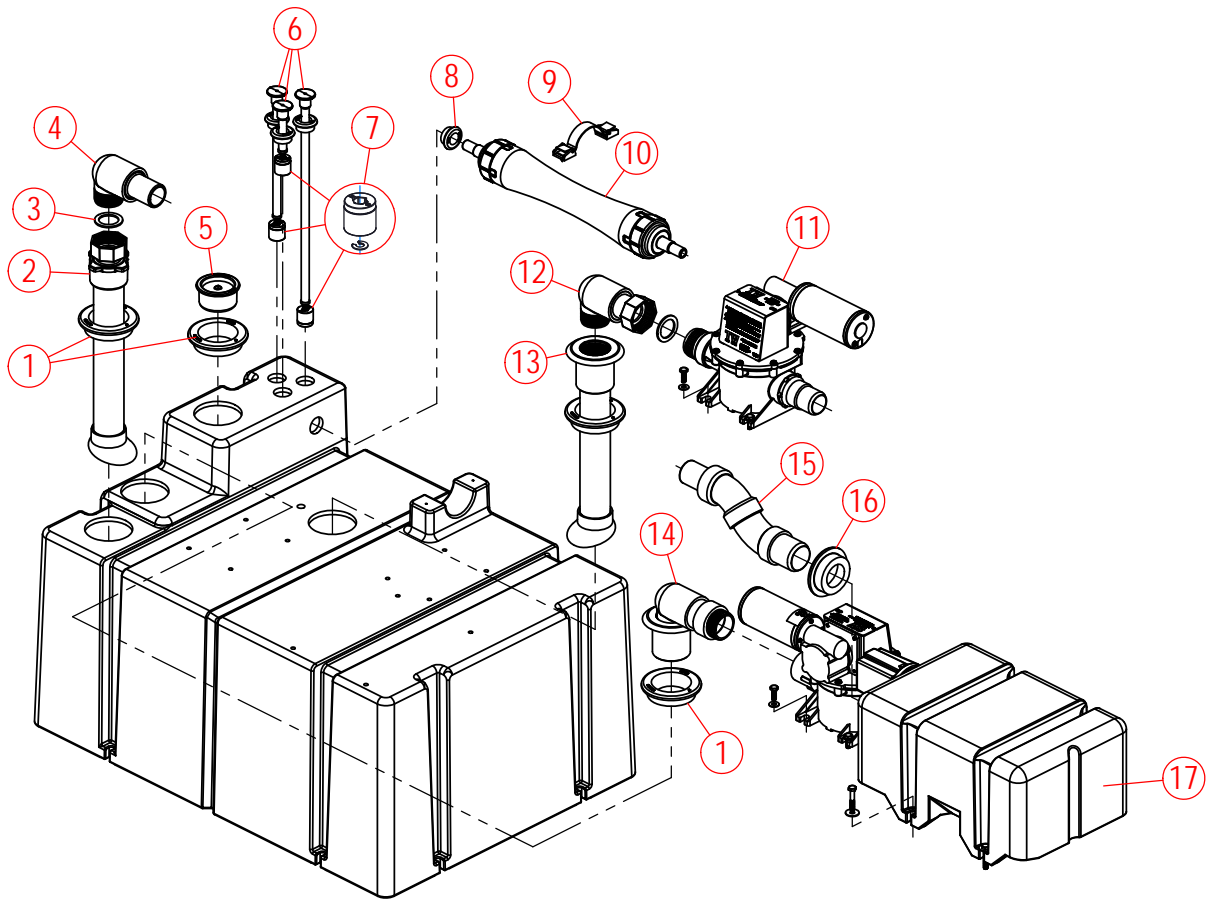

PARTS LIST: HTS 35G - 322713512 & 322013512

ITEM	PART NO	LEGACY NO & DESCRIPTION
1	385311110	385311110 - 2" SEALING GROMMET
2	4471006542	385311411.RPL - DIPTUBE ASSY w/SLIP NUT Includes Sealing Grommet
3	385311233	385311233 - 1 1/2" SLIP SEAL REPLACEMENT
4	385311069	385311069 - 1 1/2" THREADED ELBOW HOSE ADPT Includes Slip Seal
5	9108554455	313255247 - TANKSAVER Includes 2" Sealing Grommet
6	385312121	385312121 - TANK LEVELS Includes Sealing Grommets
7	385311103	385311103 - TANK LEVEL FLOAT & LOCK RING
8	385311164	385311164 - 1/2" SEALING GROMMET
9	4471004626	385310673.RPL - VENT FILTER MOUNTING KIT
10	9108823047	309311001 - VENT FILTER REPLACEMENT

ITEM	PART NO	LEGACY NO & DESCRIPTION
11	N/A	N/A - DISCHARGE PUMP See Discharge Pump Replacement Parts List
12	385310931	385310931 - QUICK CONNECT ELBOW Includes Sealing Grommet
13	385310660	385310660 - DIPTUBE ASSY w/THREADED FITTING Includes Sealing Grommet
14	385310844	385310844 - LPVG INLET FITTING; 35HTS Includes Sealing Grommet
15	385310787	385310787 - OFFSET STRAIGHT INLET FITTING Includes Sealing Grommet
16	385311111	385311111 - 1 1/2" SEALING GROMMET
17	N/A	N/A - LOW-PROFILE VACUUM GENERATOR See LPVG Replacement Parts List

P/N: 600345300
REV: 03-09/21