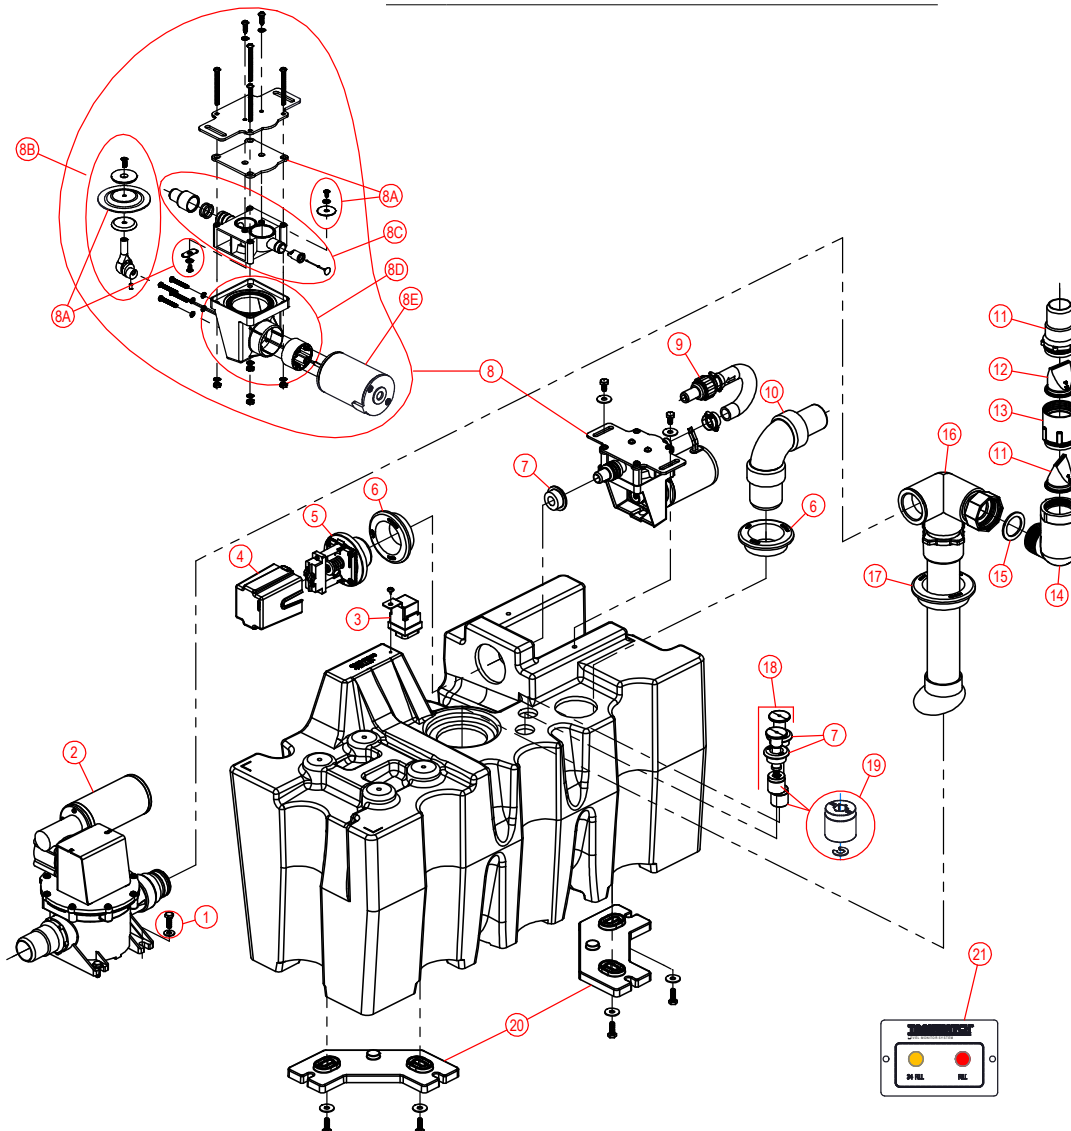

PARTS LIST: VHT4511 - 317704511 & 317734511

ITEM	PART NUMBER & DESCRIPTION
1	385311163 - PUMP MOUNTING HARDWARE
2	N/A - DISCHARGE PUMP See Discharge Pump Parts List
3	385310842 - SHUTDOWN RELAY ASSY - 12VDC
4	385311420 - VACCUUM SWITCH COVER - BLACK
5	385311436 - VACUUM SWITCH ASSEMBLY Includes Item 4
6	385311111 - 1 1/2" SEALING GROMMET
7	385311164 - 1/2" SEALING GROMMET
8	385311450 - AIR PUMP w/MOTOR, COMPLETE
8A	385311040 - AIR PUMP VALVE REPLACEMENT KIT
8B	385311442 - ECCENTRIC KIT
8C	385311440 - AIR PUMP BODY REPLACEMENT KIT Includes Item 6A
8D	385311438 - MOTOR MOUNTING ASSEMBLY Includes Items 4B & 4E
8E	385311439 - MOTOR REPLACEMENT KIT

ITEM	PART NUMBER & DESCRIPTION
9	385312125 - AIR PUMP CHECK VALVE Includes hose clamps
10	385310635 - 1 1/2" INLET ELBOW FITTING Includes Item 4
11	385311315 - 1 1/2" PUMP OUTLET FITTING
12	385310076 - 1 1/2" CHECK VALVE KIT, 2pcs per Kit
13	385311316 - 1 1/2" CHECK VALVE ADAPTER FITTING
14	385311455 - VHT4511 DISCHARGE ELBOW Includes Item 14
15	385311233 - 1 1/2" SLIP SEAL REPLACEMENT
16	385311444 - VHT4511 DISCHARGE ASSY FITTING Includes Item 16
17	385311110 - 2" SEALING GROMMET
18	385312061 - TANK LEVELS - 3-QTR/FULL SLIP TERMINAL Includes Item 5
19	385311103 - TANK LEVEL FLOAT & LOCK RING
20	385311437 - TANK MOUNTING BRACKET, 1 per Kit Includes Mounting Hardware
21	385311443 - 3-QTR/FULL TANK LEVEL PANEL & HARNESS

P/N: 600346278
REV: 04-12/17