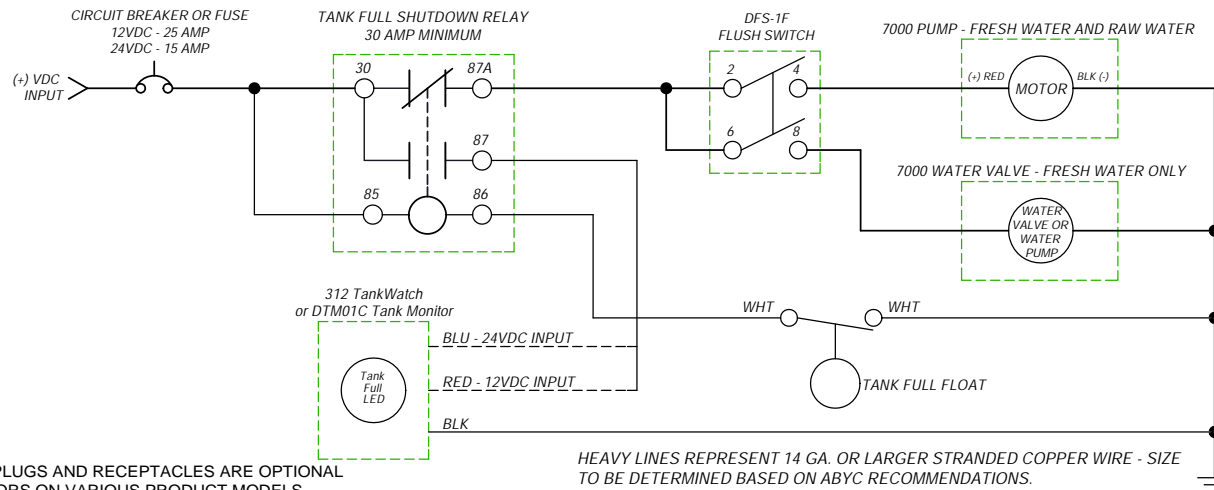

7000 SERIES FRESH/RAW WATER WIRING DIAGRAM - WITH TANK FULL RELAY

NOTE: DEUTSCH/AMP PLUGS AND RECEPTACLES ARE OPTIONAL ELECTRICAL CONNECTORS ON VARIOUS PRODUCT MODELS. YOUR INSTALLED MODEL MAY OR MAY NOT HAVE DEUTSCH/AMP ELECTRICAL CONNECTORS. OEM SUPPLIED WIRING CAN ALSO VARY IN COLOR.

HEAVY LINES REPRESENT 14 GA. OR LARGER STRANDED COPPER WIRE - SIZE TO BE DETERMINED BASED ON ABYC RECOMMENDATIONS.

ALL OTHER WIRE CAN BE 18 GA. STRANDED COPPER.