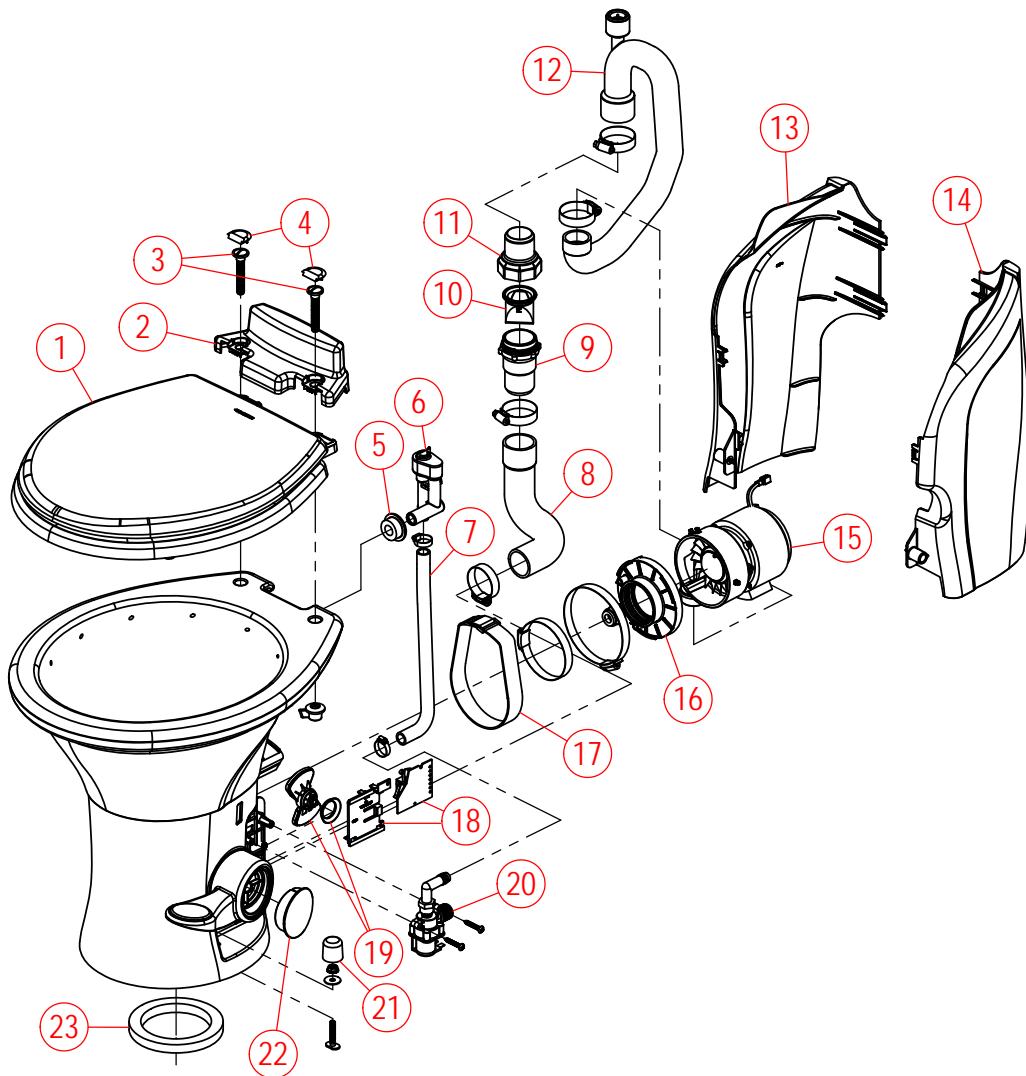

ITEM	PART NO	LEGACY NO & DESCRIPTION
13	385312085 4471004163	385312083 - RH PUMP/BASE COVER - WHITE 385312084 - RH PUMP/BASE COVER - BONE Includes Mounting Hardware
14	385312085 385312086	385312085 - LH PUMP/BASE COVER - WHITE 385312086.RPL - LH PUMP/BASE COVER - BONE Includes Mounting Hardware
15	385880068	385880068 - MOTOR/MACERATOR ASSY - 12VDC
16	385312087	385312087 - BOWL OUTLET ADAPTER TO PUMP
17	385880083	385880083 - MOTOR/PUMP MOUNTING STRAP
18	385312089	385312089 - CONTROL MODULE 7600
19	385312088	385312088 - LIMIT SWITCH CAM REPLACEMENT
20	385312090	385312090 - WATER VALVE ASSEMBLY Includes Mounting Screws
21	385311654 385311655	385311654 - FLOOR BOLT CAP - WHITE 385311655 - FLOOR BOLT CAP - BONE
22	385311656 385311657	385311656 - PEDAL COVER - WHITE 385311657 - PEDAL COVER - BONE
23	385311652 385311653	385311652 - MTG HARDWARE & FLOOR SEAL-WHITE 385311653 - MTG HARDWARE & FLOOR SEAL-BONE Includes Floor Bolt Covers

P/N: 600347248
REV: 05-07/23