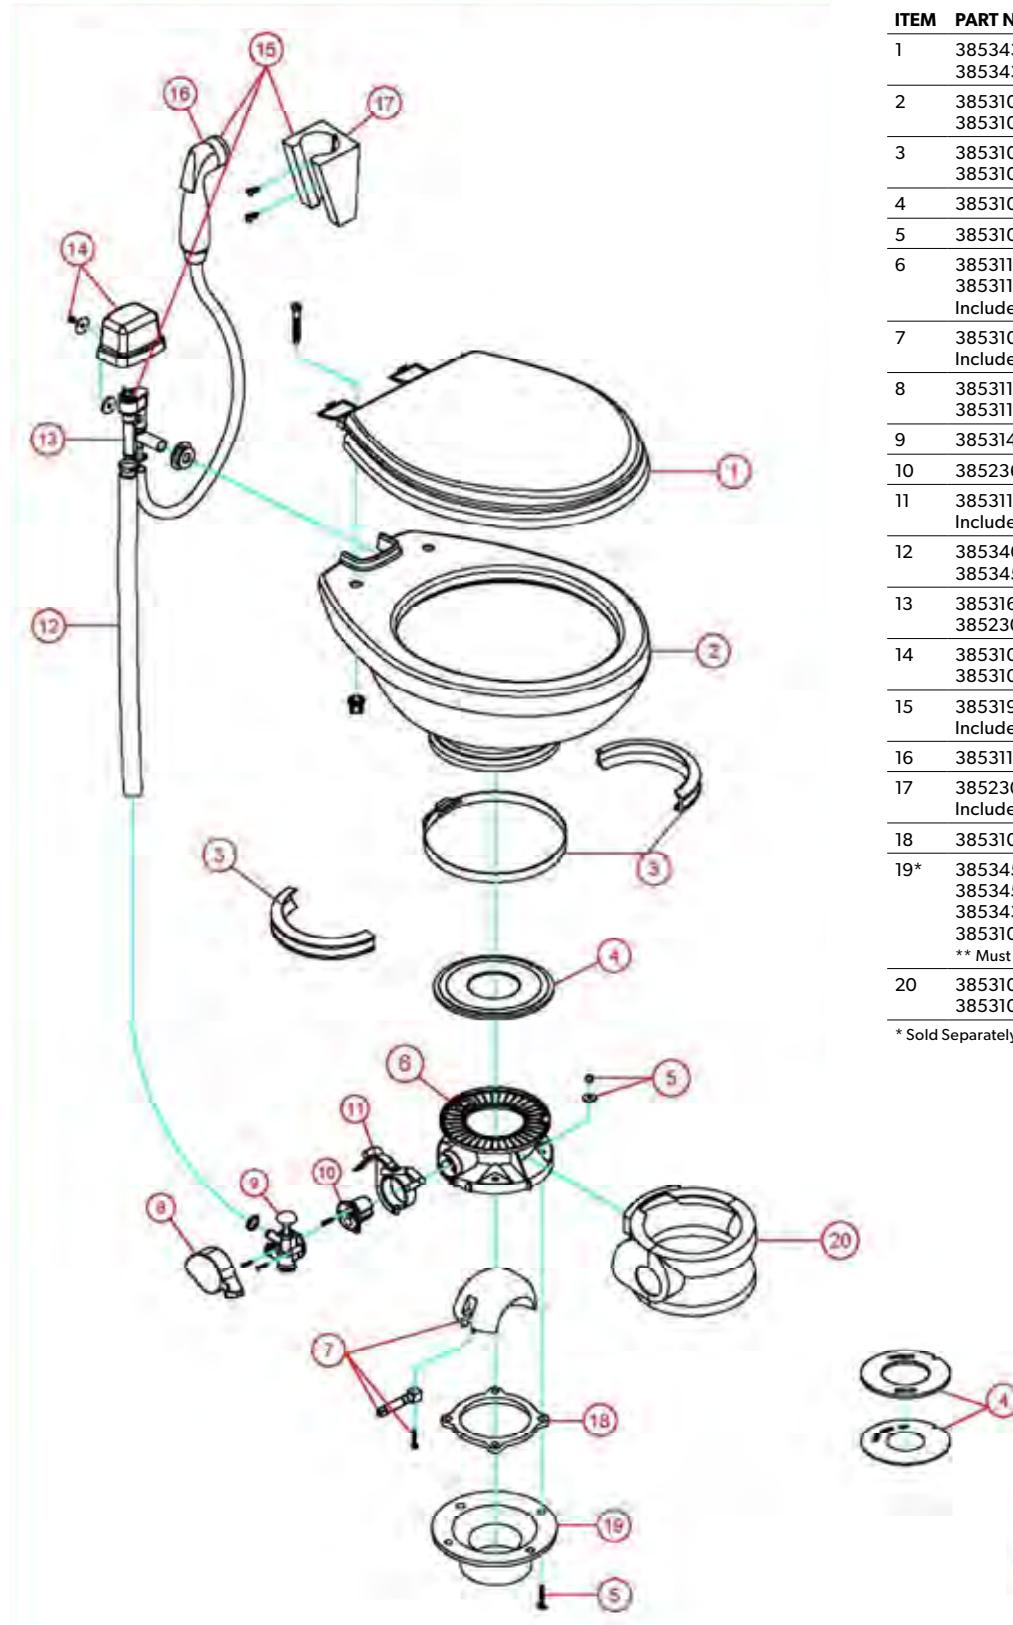

* Sold Separately

P/N: 600345408
REV: 05/09

**OBSOLETE FINISHED GOOD;
PARTS MAY STILL BE AVAILABLE**