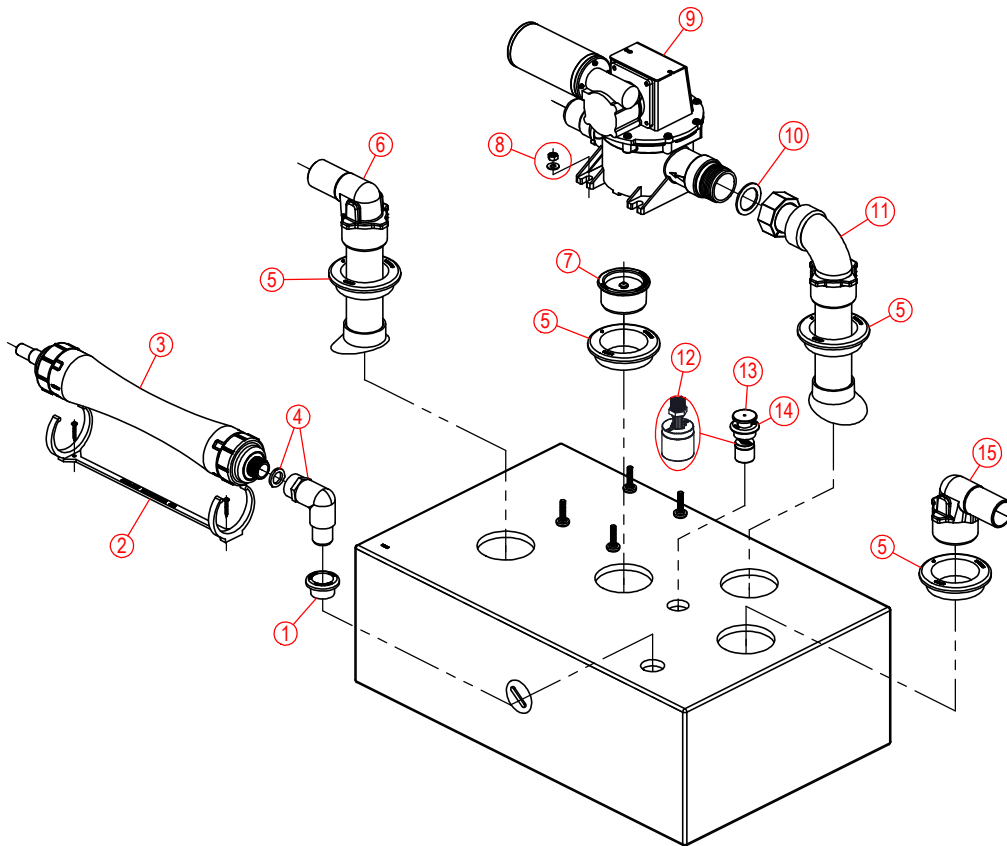

PARTS LIST: 4012 HOLDING TANK - 322401213

ITEM	PART NUMBER & DESCRIPTION
1	385311112 - 3/4" SEALING GROMMET
2	385311106 - VENT FILTER MOUNTING BRACKET Includes Mounting Hardware
3	309311002 - VENT FILTER REPLACEMENT CARTRIDGE Order Kit 385312060 for Replacement Fittings
4	385311091 - 3/4" VENT ELBOW FITTING Includes Item 1
5	385311110 - 2" SEALING GROMMET
6	385311573 - DIPTUBE ASSY w/90° ELBOW Includes Item 5
7	313255247 - TANKSAVER Includes Item 5
8	385310939 - PUMP/VG MOUNTING HARDWARE
9	N/A - DISCHARGE PUMP See Discharge Pump Parts List
10	385311233 - 1 1/2" SLIP SEAL REPLACEMENT
11	385311698 - DIPTUBE ASSY w/90° ELBOW & SLIP NUT Includes Items 5 & 10
12	385230268 - THREADED STEM/FLOAT REPLACEMENT
13	313900101 - TANK FULL LEVEL Includes Item 14
14	385311164 - 1/2" SEALING GROMMET
15	385311608 - 1 1/2" INLET ELBOW FITTING Includes Item 5

P/N: 600347121
REV: 02-08/15