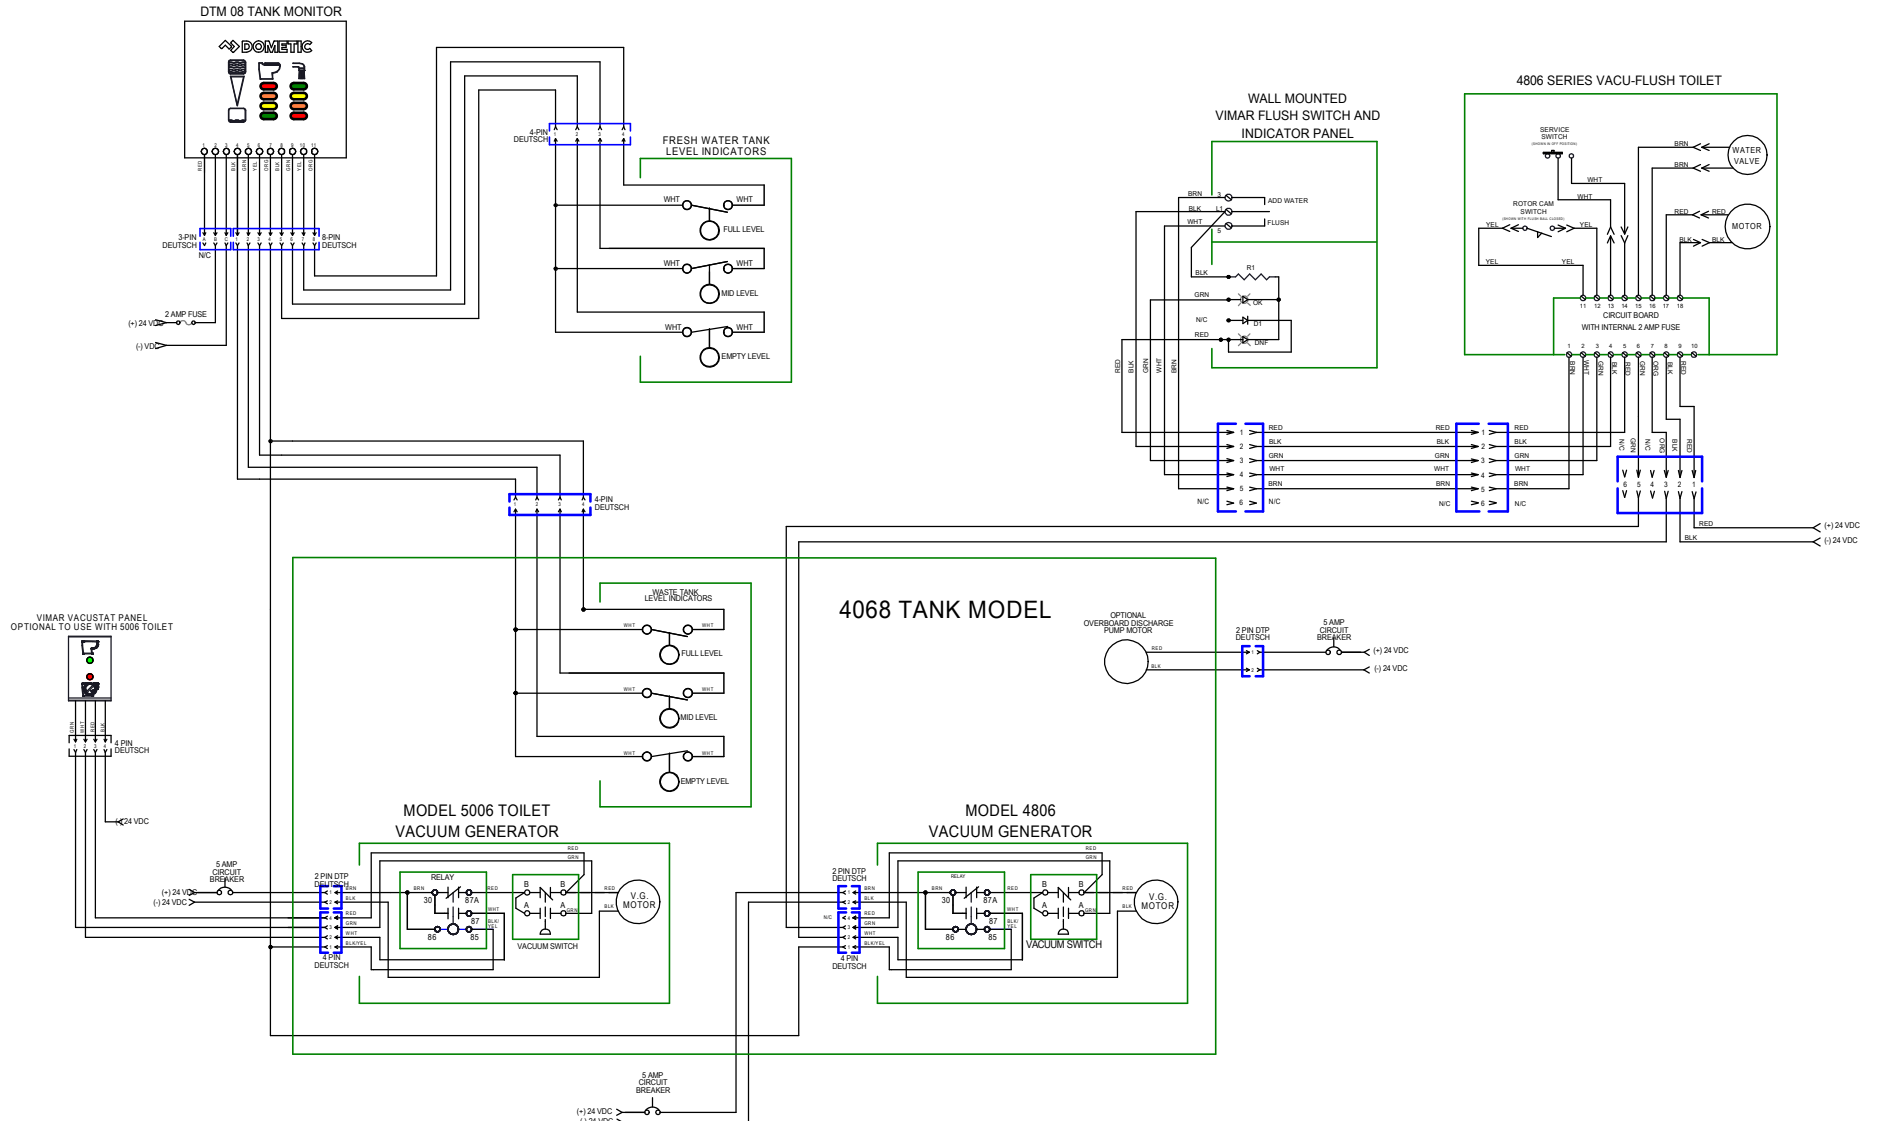

PARTS LIST: 4068 HOLDING TANK - 322406808 & 322406812

P/N: 600347395
REV: 01-09/17

WIRING DIAGRAM DWG REF.:
346578

PARTS LIST: 4068 HOLDING TANK - 322406809 & 322406813

ITEM	PART NUMBER & DESCRIPTION
1	385311110 - 2" SEALING GROMMET
2	313255247 - TANKSAVER Includes Item 1
3	385311111 - 1 1/2" SEALING GROMMET
4	385311092 - 90° INLET ELBOW w/SLIP NUT Includes Item 3 & 5
5	385311233 - 1 1/2" SLIP SEAL REPLACEMENT
6	385310842 - SHUTDOWN RELAY & MTG BRACKET - 12VDC 385310843 - SHUTDOWN RELAY & MTG BRACKET - 24VDC Includes Mounting Screws
7	385310635 - 1 1/2" INLET ELBOW FITTING Includes Item 3
8	385310690 - STRAIGHT 1 1/2" INLET FITTING Includes Item 3
9	N/A - LOW-PROFILE VACUUM GENERATOR See LPVG Parts List
10	385311091 - 3/4" VENT FILTER ELBOW FITTING Includes Item 12
11	309311002 - VENT FILTER REPLACEMENT CARTRIDGE Order Kit 385312060 for Replacement Fittings
12	385311112 - 3/4" SEALING GROMMET
13	385311106 - VENT FILTER MOUNTING BRACKET Includes Mounting Hardware
14	385311164 - 1/2" SEALING GROMMET
15	385311605 - TANK LEVEL w/DT CONNECTOR Includes Item 14
16	385311584 - DIPTUBE ASSY w/STRAIGHT FITTING Includes Item 1
17	385311596 - DIPTUBE ASSY w/90° ELBOW & SLIP NUT Includes Items 1 & 5
18	N/A - DISCHARGE PUMP See Discharge Pump Parts List
19	385311329 - 1 1/2" SLIP NUT ELBOW ASSY Includes Item 5