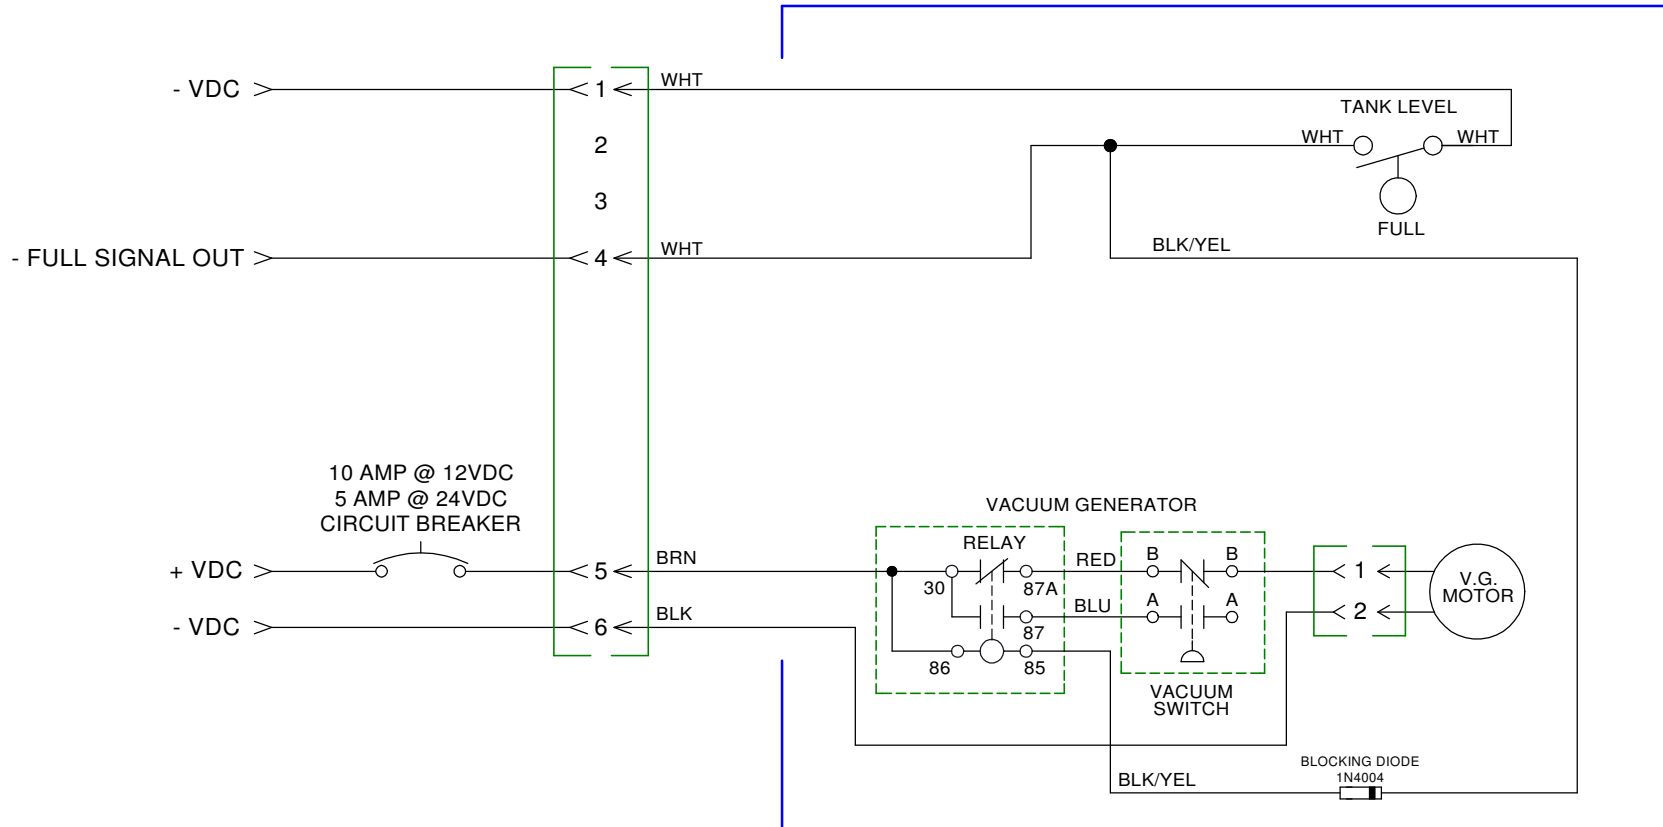

PARTS LIST: 10G HOLDING TANK SYSTEM - 322001006

NOTE: DEUTSCH/AMP PLUGS AND RECEPTACLES ARE OPTIONAL ELECTRICAL CONNECTORS ON VARIOUS PRODUCT MODELS. YOUR INSTALLED MODEL MAY OR MAY NOT HAVE DEUTSCH/AMP ELECTRICAL CONNECTORS. OEM SUPPLIED WIRING CAN ALSO VARY IN COLOR.

WIRING DIAGRAM DWG REF.:
346612; SHEET 70

P/N: 600347239
REV: 04-04/18