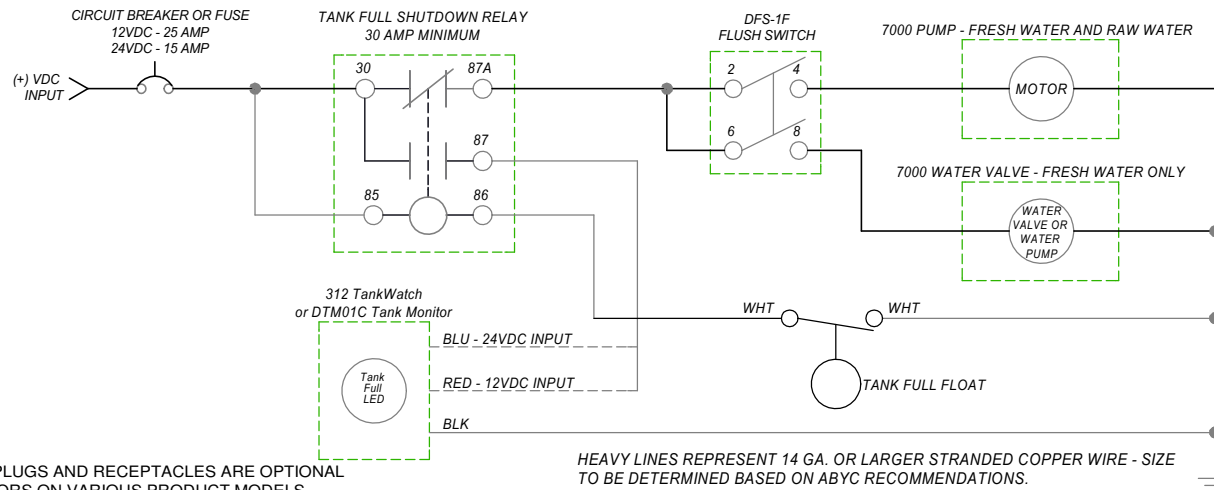

7000 SERIES FRESH/RAW WATER WIRING DIAGRAM - WITH TANK FULL RELAY

NOTE: DEUTSCH/AMP PLUGS AND RECEPTACLES ARE OPTIONAL ELECTRICAL CONNECTORS ON VARIOUS PRODUCT MODELS. YOUR INSTALLED MODEL MAY OR MAY NOT HAVE DEUTSCH/AMP ELECTRICAL CONNECTORS. OEM SUPPLIED WIRING CAN ALSO VARY IN COLOR.

HEAVY LINES REPRESENT 14 GA. OR LARGER STRANDED COPPER WIRE - SIZE TO BE DETERMINED BASED ON ABYC RECOMMENDATIONS.

ALL OTHER WIRE CAN BE 18 GA. STRANDED COPPER.