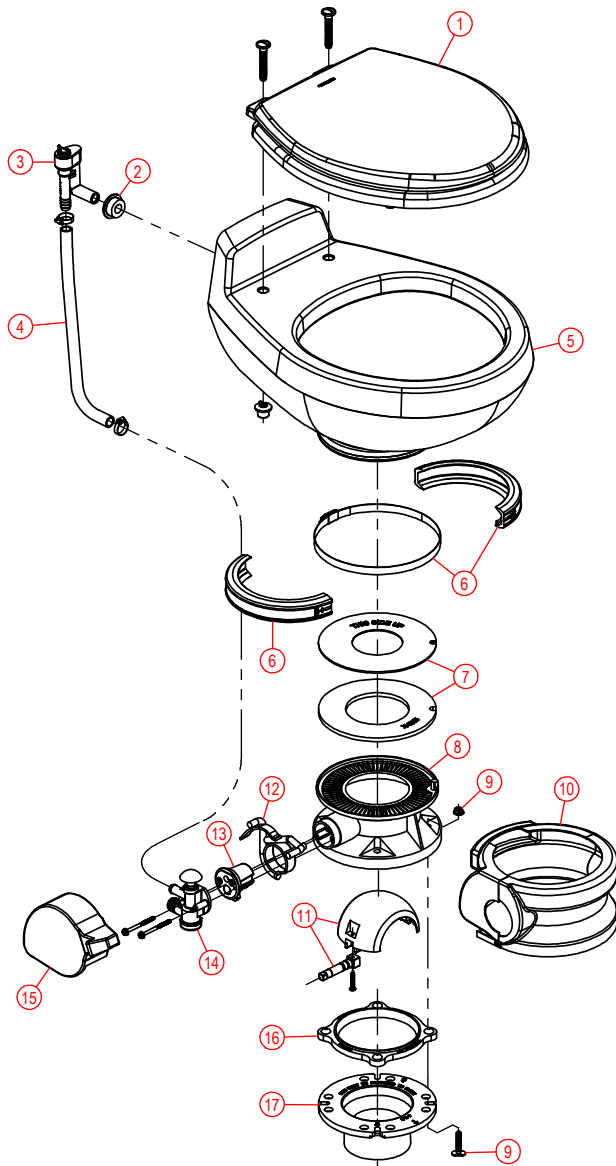

PARTS LIST: 511 PUBLIC SANITATION MODEL

ITEM PART NUMBER & DESCRIPTION

1	385343829 - SEAT/COVER - WHITE 385343831 - SEAT/COVER - BONE Includes Mounting Hardware
2	385311164 - 1/2" SEALING GROMMET
3	385316906 - VACUUM BREAKER KIT; WITHOUT SPRAYER Includes Item 2
4	385345377 - BOWL WATER SUPPLY HOSE Includes Hose Clamps
5	385310739 - CERAMIC BOWL KIT - WHITE 385310740 - CERAMIC BOWL KIT - BONE
6	385310048 - BOWL/BASE CLAMP KIT - BONE
7	385311462 - FLUSH BALL SEAL REPLACEMENT KIT
8	385312004 - 511H/PS BASE KIT - WHITE 385312005 - 511H/PS BASE KIT - BONE Includes Items 6-16
9	385310064 - FLOOR FLANGE MOUNTING HARDWARE
10	385310108 - PEDESTAL COVER KIT - WHITE 385310109 - PEDESTAL COVER KIT - BONE
11	385318162 - FLUSH BALL, SHAFT, & CARTRIDGE KIT-WHT Includes Item 13
12	385311553 - PEDAL/LEVER & CARTRIDGE KIT Includes Item 13
13	385236096 - SPRING CARTRIDGE KIT
14	385314349 - WATER VALVE KIT Includes Mounting Screws
15	385311551 - PEDAL COVER - WHITE 385311552 - PEDAL COVER - BONE
16	385310063 - FLOOR / BASE SEAL Includes Mounting Hardware Kit
17*	385345889 - 3" MPT FLOOR FLANGE 385345892 - 3" SOCKET FLOOR FLANGE 385343765 - 3" SPIGOT FLOOR FLANGE 385310961 - 45° SWIVEL FLOOR FLANGE** ** Must Be Used With Seal Included

* Optional Accessories Sold Separately

P/N: 600346200
REV: 05-08/19