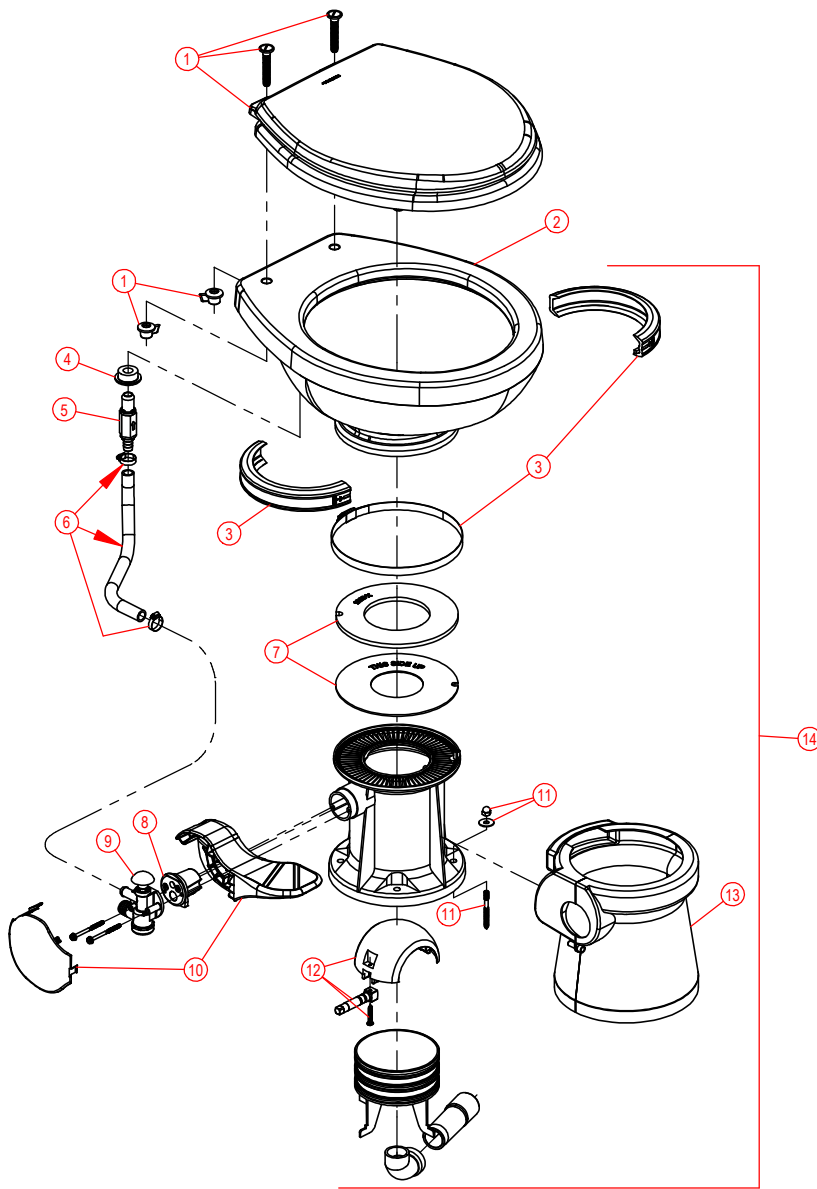

PARTS LIST: 5047, 5048, 5049 VACUFLUSH TOILET

ITEM	PART NUMBER & DESCRIPTION
1	385343829 - SEAT/COVER - WHITE 385343831 - SEAT/COVER - BONE Includes Mounting Hardware
2	385311079 - BOWL KIT - WHITE 385311080 - BOWL KIT - BONE
3	385310048 - BOWL/BASE CLAMP KIT - BONE
4	385311164 - 1/2" SEALING GROMMET
5	385311456 - BARBED CHECK VALVE REPLACEMENT Includes Item 4
6	385345377 - BOWL WATER SUPPLY HOSE Includes Hose Clamps
7	385311462 - FLUSH BALL SEAL REPLACEMENT KIT
8	385310683 - SPRING CARTRIDGE KIT
9	385314349 - WATER VALVE KIT Includes Mounting Screws
10	385310682 - FLUSH PEDAL KIT - WHITE 385310762 - FLUSH PEDAL KIT - BONE Includes Item 8
11	385316323 - MOUNTING HARDWARE
12	385310954 - FLUSH BALL/SHAFT (BRASS) KIT Includes Item 11
13	385310674 - 047 PEDESTAL COVER - WHITE 385310613 - 047 PEDESTAL COVER - BONE 385310136 - 048 PEDESTAL COVER - WHITE 385310137 - 048 PEDESTAL COVER - BONE 385310904 - 049 PEDESTAL COVER - WHITE 385310913 - 049 PEDESTAL COVER - BONE
14	385311084 - 047 BASE KIT (ECOVAC PEDAL) - WHITE 385311085 - 047 BASE KIT (ECOVAC PEDAL) - BONE 385310910 - 048 BASE KIT (ECOVAC PEDAL) - WHITE 385311086 - 048 BASE KIT (ECOVAC PEDAL) - BONE 385310903 - 049 BASE KIT (ECOVAC PEDAL) - WHITE 385311087 - 049 BASE KIT (ECOVAC PEDAL) - BONE Includes Items 3-13

P/N: 600344844
REV: 03-02/18