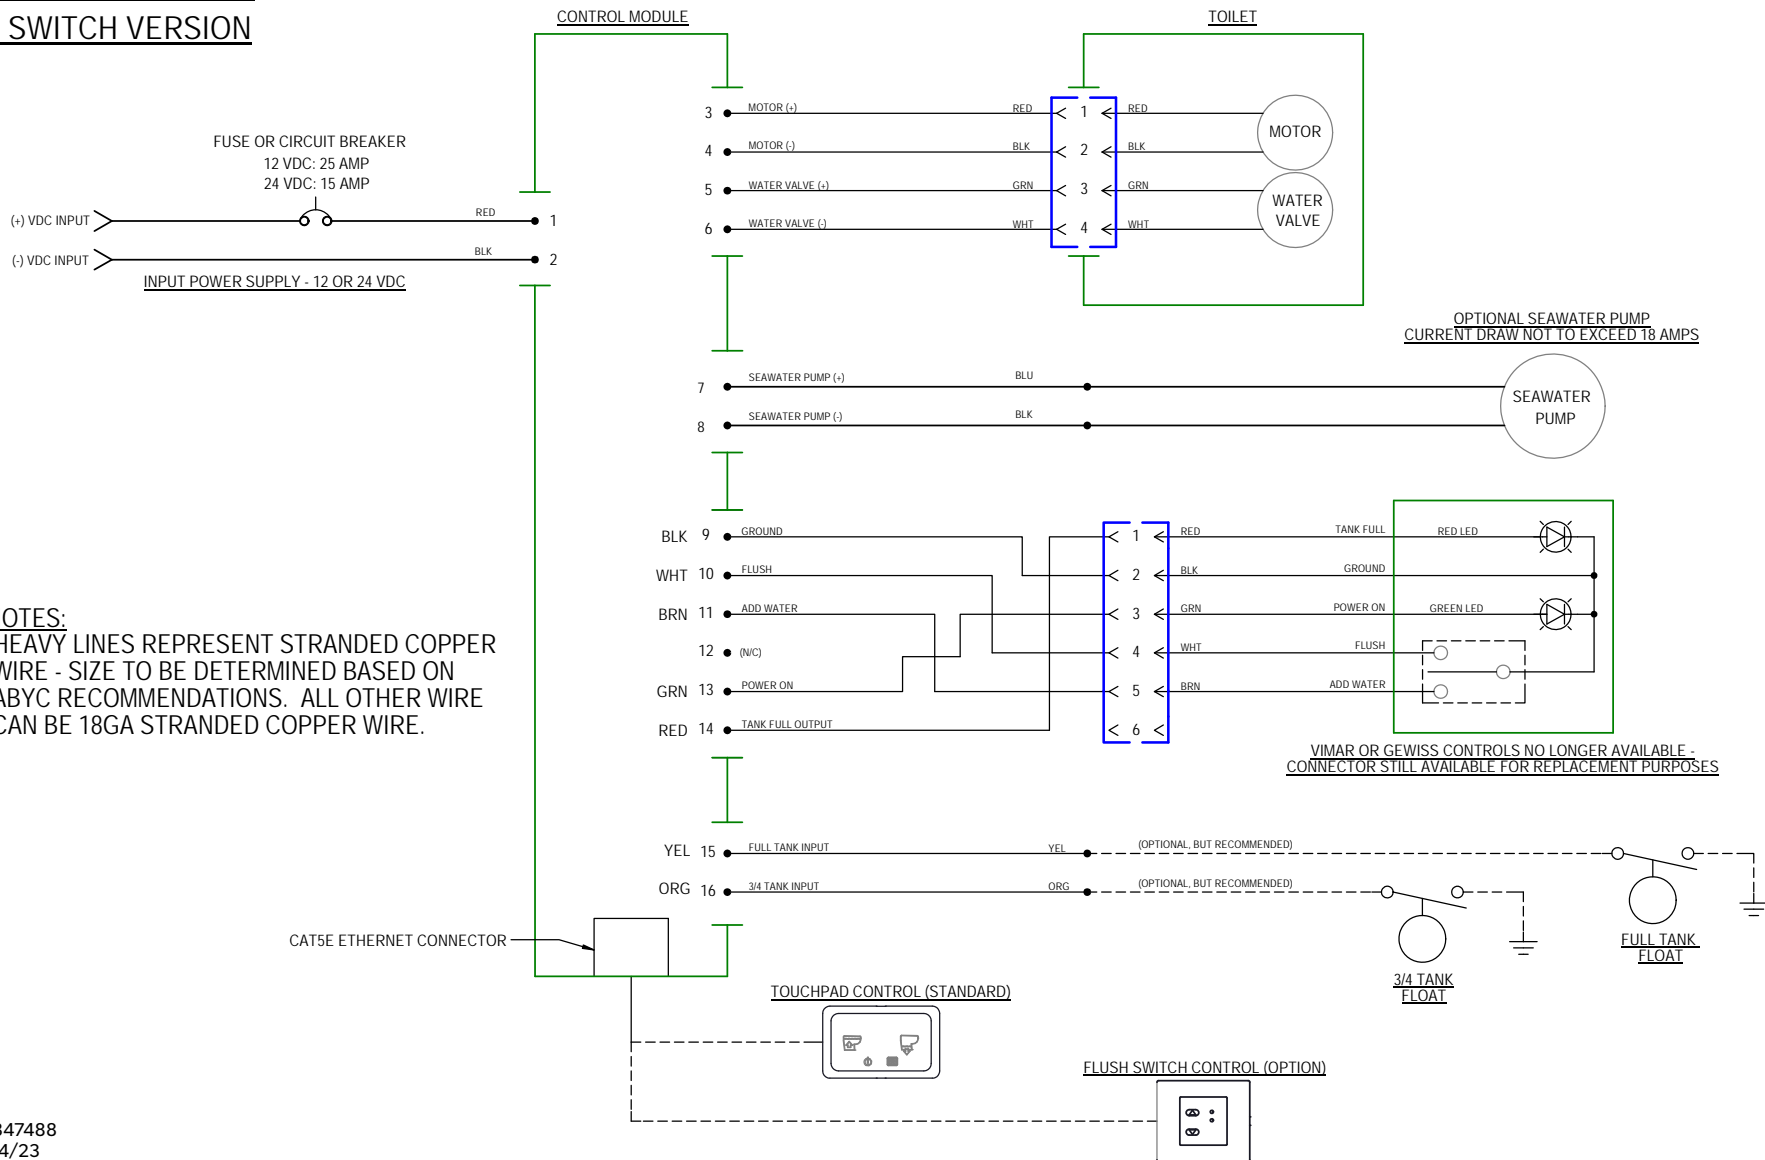

PARTS LIST: 8541 MODEL

WIRING DIAGRAM WALL SWITCH VERSION

WIRING DIAGRAM DWG REF.:
346612.03

NOTES:
-HEAVY LINES REPRESENT STRANDED COPPER WIRE - SIZE TO BE DETERMINED BASED ON ABYC RECOMMENDATIONS. ALL OTHER WIRE CAN BE 18GA STRANDED COPPER WIRE.

VIMAR OR GEWISS CONTROLS NO LONGER AVAILABLE -
CONNECTOR STILL AVAILABLE FOR REPLACEMENT PURPOSES

P/N: 600347488
REV: 03-04/23