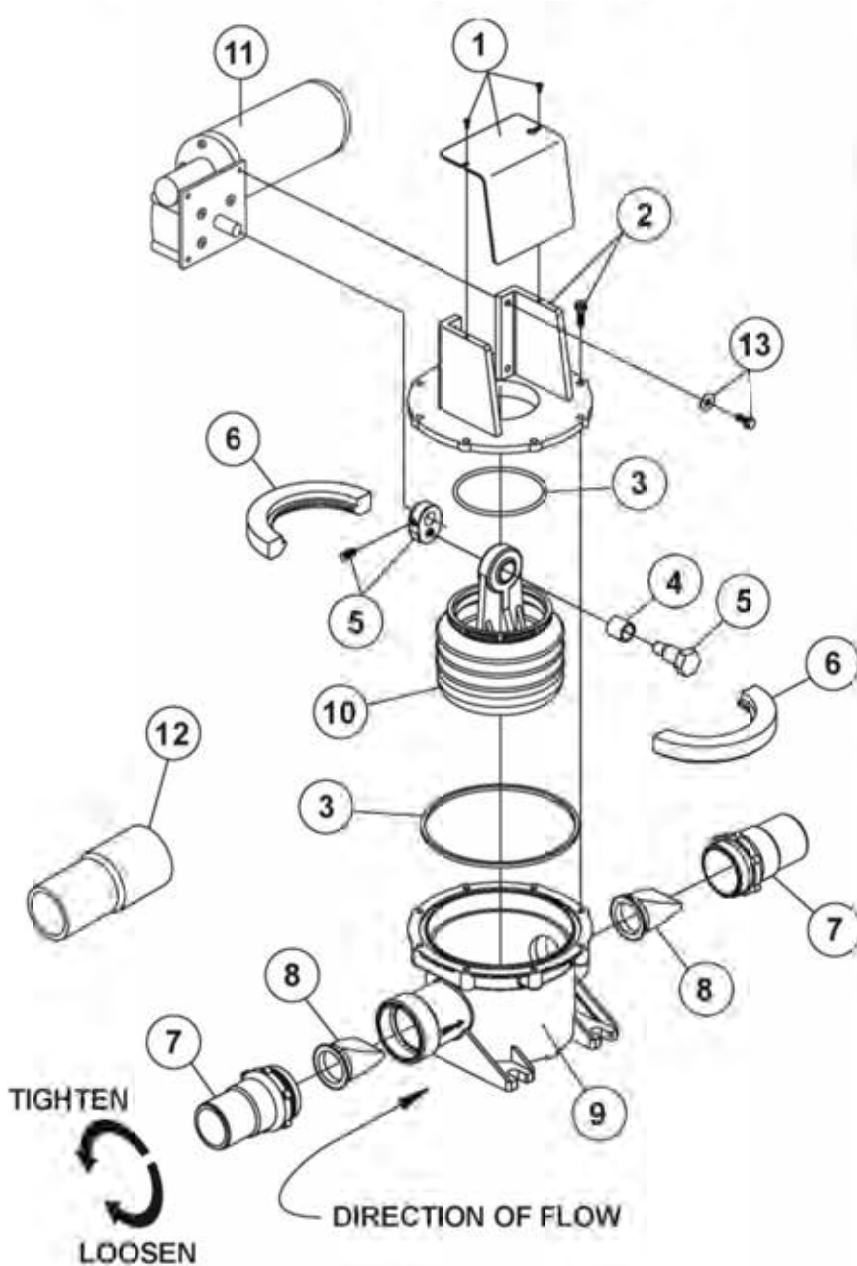

PARTS LIST: TW-SERIES DISCHARGE PUMP

ITEM PART NUMBER & DESCRIPTION

1	385311422 - PUMP COVER KIT
2	385311225 - PUMP TOP CLOSURE KIT
3	385310151 - O-RING REPLACEMENT KIT
4	385310242 - BELLOWS BUSHING
5	385310644 - ECCENTRIC KIT
6	385311226 - BELLOWS CLAMP KIT
7	385311843 - VALVE NIPPLE
8	385310076 - 1.5" DUCKBILL VALVE
9	385311858 - PUMP BODY
10	385230980 - BELLOWS ASSEMBLY Includes Item 4
11	385311065 - 12VDC MOTOR 385311066 - 24VDC MOTOR Includes Item 5
12	307341113 - 1" x 1.5" REDUCING ADAPTER (Optional)
13	385311224 - MOUNTING HARDWARE KIT
N/S	385310250 - PUMP ASSEMBLY LESS MOTOR Includes Items 1-9

P/N: 600340678
REV: 2/17