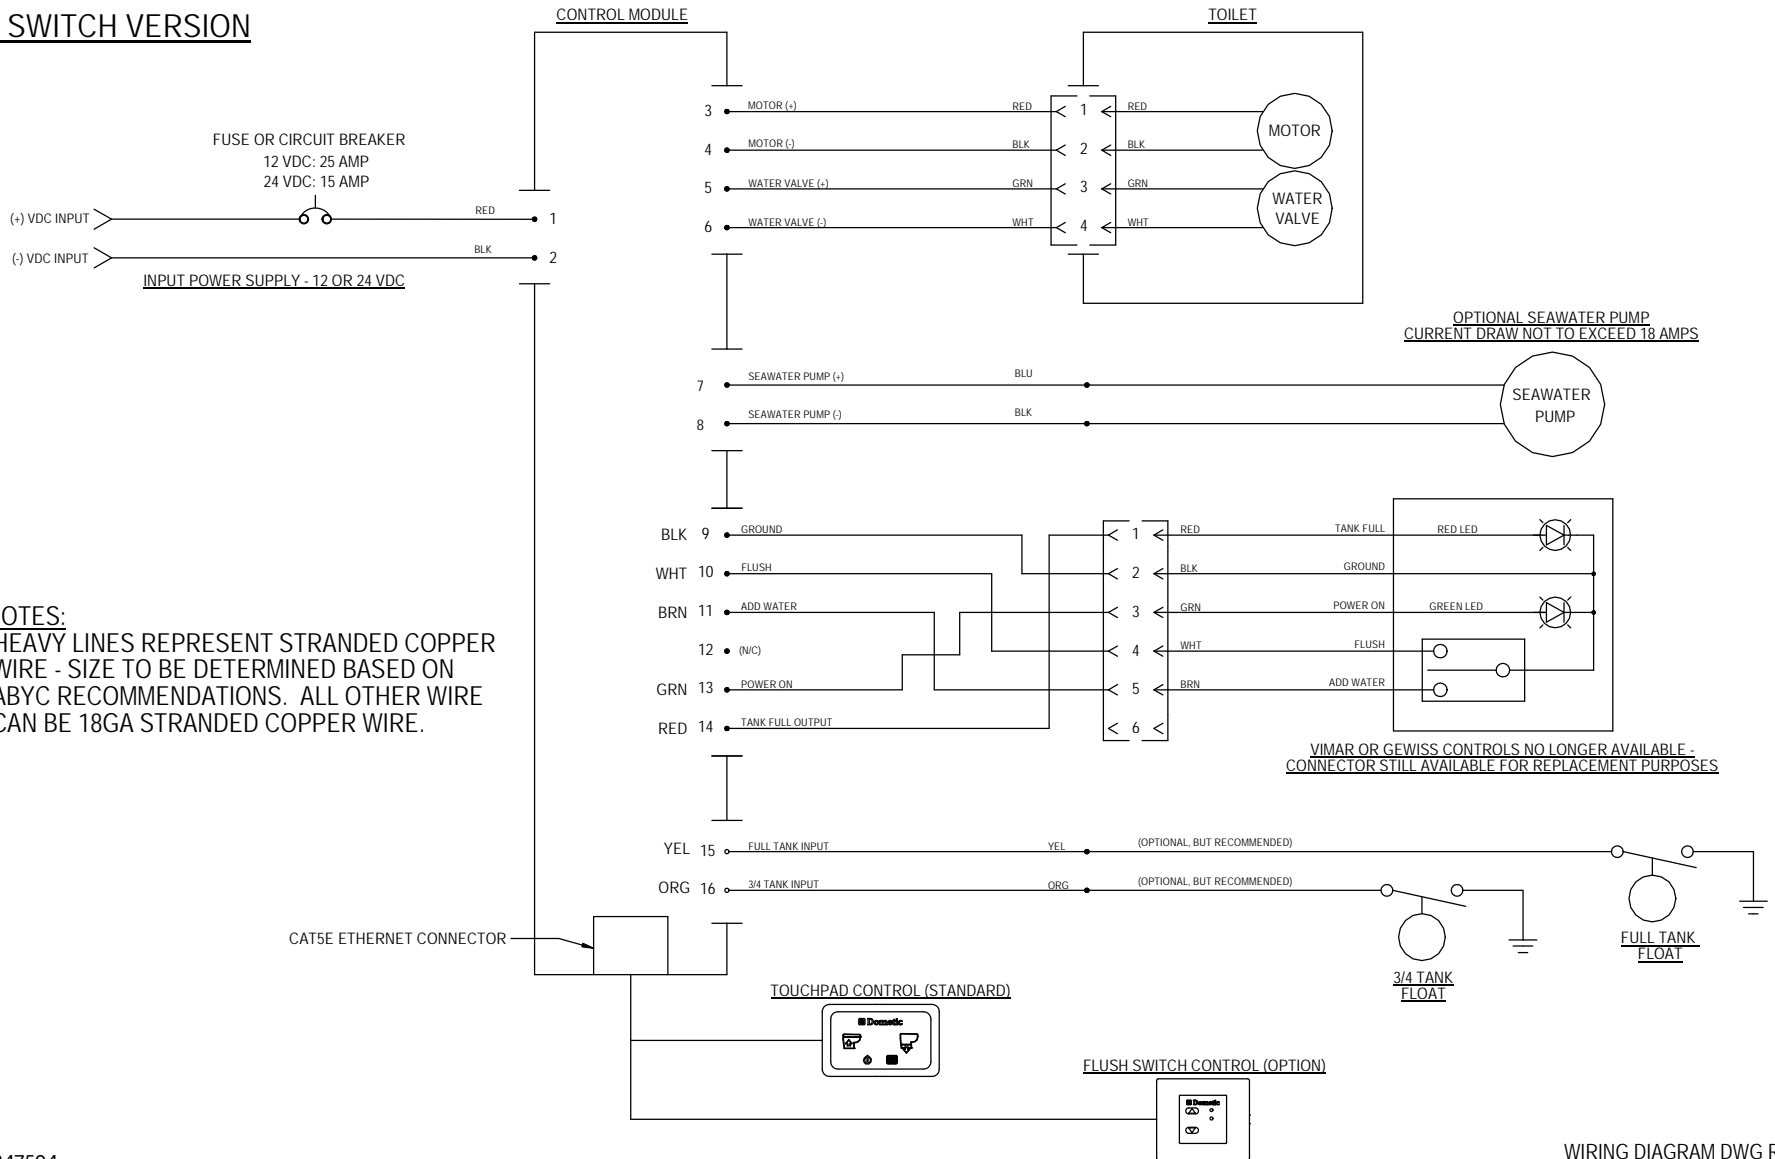

PARTS LIST: 8620RV MASTERFLUSH

WIRING DIAGRAM WALL SWITCH VERSION

NOTES:

-HEAVY LINES REPRESENT STRANDED COPPER WIRE - SIZE TO BE DETERMINED BASED ON ABYC RECOMMENDATIONS. ALL OTHER WIRE CAN BE 18GA STRANDED COPPER WIRE.

P/N: 600347504
REV: 02-02/24

WIRING DIAGRAM DWG REF.:
345860: SHEET 3

PARTS LIST: 8600 SERIES WITH BIDET

ITEM	PART NUMBER & DESCRIPTION
1	385880065 - KIT, TUBE OUTLET SHORT M'FLUSH 385311760 - KIT, PUMP OUTLET TUBE-8600
2	385880067 - KIT, BOWL OUTLET M'FLUSH (SHORT MODEL) 385311761 - KIT, BOWL OUTLET TUBE- (TALL MODEL)
3	385880068 - KIT, MOTOR ASSEMBLY 12VDC M'FLUSH 385880069 - KIT, MOTOR ASSEMBLY 24VDC M'FLUSH
4	385311618 - KIT, SEAT/CVR SLOW-CLOSE/WHT
5	385880070 - KIT, ADAPTER M'FLUSH
6	385311620 - KIT, DB VALVE 1 1/2"-BLACK (1)
7	385311721 - KIT, BIDET FLUSH VALVE
8	385311722 - KIT, BIDET NOZEL
9	385311315 - KIT, NIPPLE-RH THREADS 1 1/2"
10	385311164 - KIT, SEALING GROMMET 1/2"
11	385311018 - KIT, PLUG-IN SUPPLY HOSE
N/S	385880082 - KIT, CABLE FLSH SW TOUCHPAD
12	385311727 - KIT, BIDET CHECKVALVE
13	385311851 - KIT, WVALVE 12V-8640/49/80/89 385311852 - KIT, WVALVE 24V-8640/49/80/89

ITEM	PART NUMBER & DESCRIPTION
14	385311853 - KIT, BOWL SHORT 864086/49-WHT 385311854 - KIT, BOWL TALL 8680/8689-WHT
15	385880083 - KIT, STRAP MOTOR M'FLUSH 385311762 - KIT, MOTOR SUPT STRAP-26"
16	385311463 - KIT, 4800 CERAMIC MTG
17	385880085 - KIT, CONTROL MOD-8600
18	385880071 - KIT, 1 1/2" OUTLET EL-M'FLUSH
19	385880072 - KIT, 1" OUTLET FITTING-M'FLUSH
20	385345377 - KIT, SUPPLY HOSE-WHITE
21	313600021 - DOMETIC TOUCHPAD FLUSH SWITCH-WHITE 313600022 - DOMETIC TOUCHPAD FLUSH SWITCH-BONE
22*	313409010 - DOMETIC FLUSH CONTROL-STD GRAY 313409020 - DOMETIC FLUSH CONTROL-STD WHITE
23*	313409030 - DOMETIC FLUSH CONTROL-PLAYBUS GRAY
N/S	385880081 - KIT, HARNESS FLSH SW VIMAR - GEWISS

*Optional Accessories Sold Separately & Not Included With Every Model