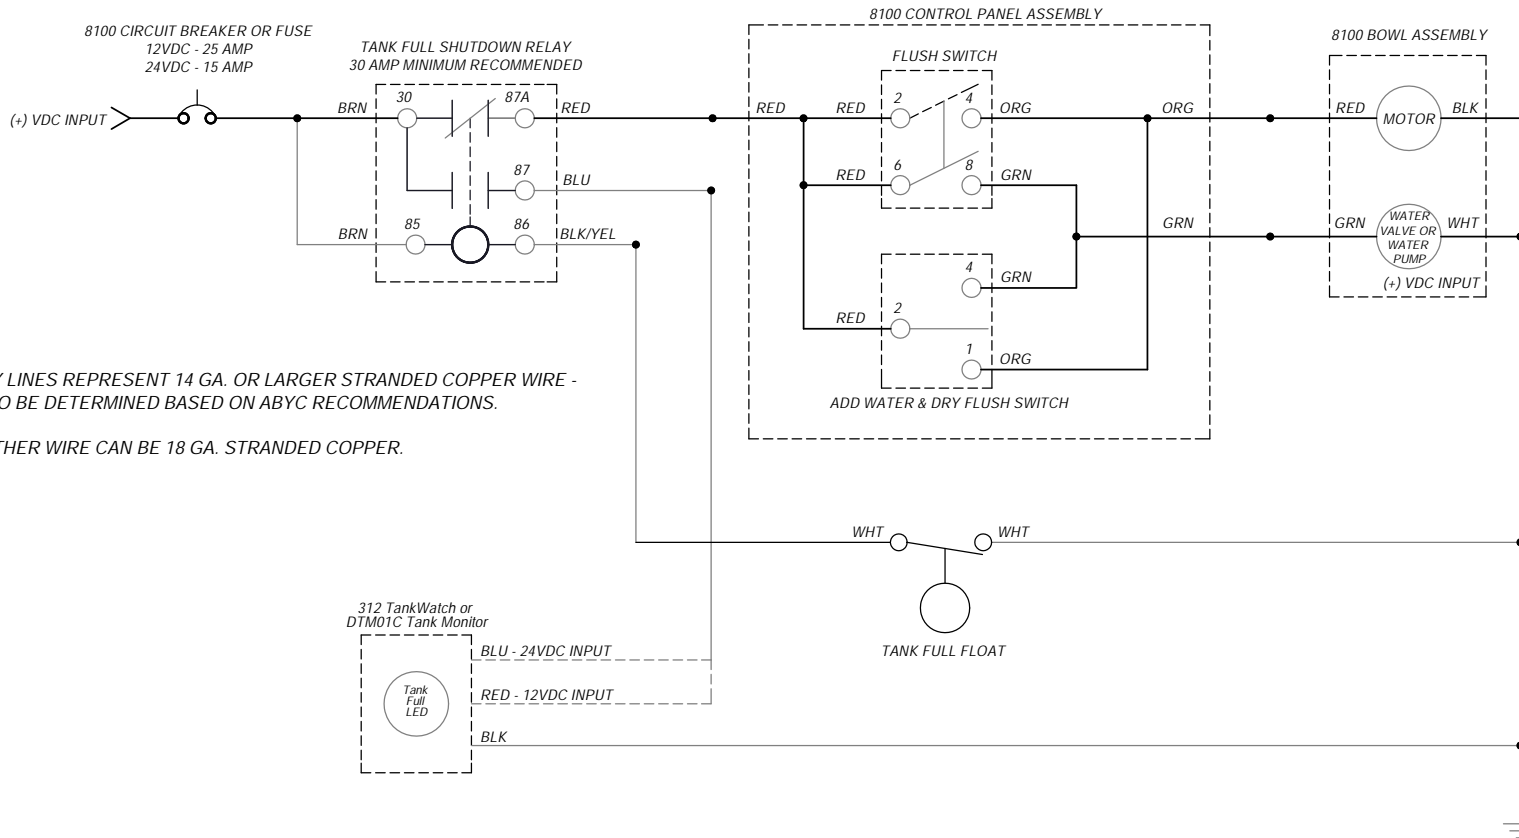

PARTS LIST: 8120 MASTERFLUSH

WIRING DIAGRAM - WITH TANK FULL RELAY

HEAVY LINES REPRESENT 14 GA. OR LARGER STRANDED COPPER WIRE - SIZE TO BE DETERMINED BASED ON ABYC RECOMMENDATIONS.

ALL OTHER WIRE CAN BE 18 GA. STRANDED COPPER.

WIRING DIAGRAM DWG REF.:
346612; SHEET 27

P/N: 600347490
REV: 02-05/21

PARTS LIST: 8140 TALL MASTERFLUSH TOILET

ITEM	PART NO	LEGACY NO & DESCRIPTION
1	385311694 385311695	385311694 - SEAT/COVER WOOD - WHITE 385311695 - SEAT/COVER WOOD - BONE Includes Mounting Hardware
2	385311380 385311381	385311380 - 4800/8900 TALL BOWL KIT-WHITE 385311381 - 4800/8900 TALL BOWL KIT-BONE
3	385311164	385311164 - 1/2" SEALING GROMMET
4	385880073	385880073 - CHECKVALVE REPLACEMENT
5	385880074 385880075	385880074 - WATER VALVE KIT - 12VDC 385880075 - WATER VALVE KIT - 24VDC Includes Sealing Grommet & Check Valve
6	385311717	385311717 - 1/2" SWIVEL ELBOW KIT
7	385311463	385311463 - BOWL MOUNTING HARDWARE KIT
8	385312149	385312149 - DISCHARGE TUBE REPLACEMENT KIT Includes Clamps & Anti-Siphon Valve
9	385880070	385880070 - DISCHARGE TUBE VALVE ADAPTER
10	385311620	385311620 - 1 1/2" CHECK VALVE

ITEM	PART NO	LEGACY NO & DESCRIPTION
11	385311315	385311315 - 1 1/2" DISCHARGE FITTING
12	385880072	385880072 - 1" DISCHARGE FITTING
13	385880071	385880071 - 1 1/2" ELBOW DISCHARGE FITTING
14	385880083	385880083 - MOTOR/PUMP MOUNTING STRAP
15	385880068 385880069	385880068 - MOTOR/MACERATOR ASSY - 12VDC 385880069 - MOTOR/MACERATOR ASSY - 24VDC
16	385312138	385312138 - BOWL TRANSITION ADAPTER KIT Includes Bowl Seal & Mounting Hardware
17	385312137	385312137 - BOWL ADAPTER SEAL REPLACEMENT Includes Mounting Hardware
18	385311702	385311702 - DFST FLUSH SWITCH PANEL