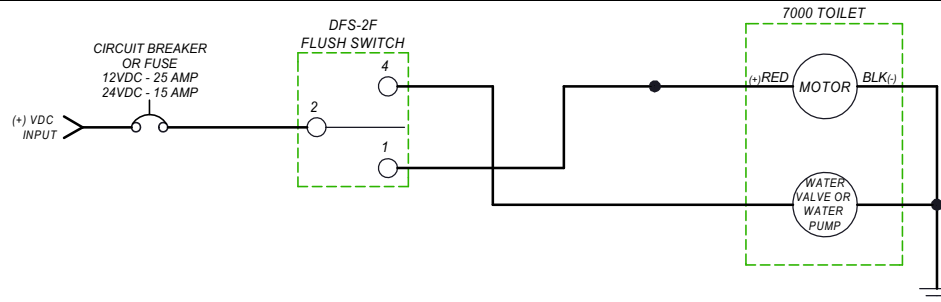

PARTS LIST: ORBIT 7220 STANDARD VERSION

7000 INT'L SERIES FRESH WATER WIRING DIAGRAM - WITHOUT TANK FULL RELAY