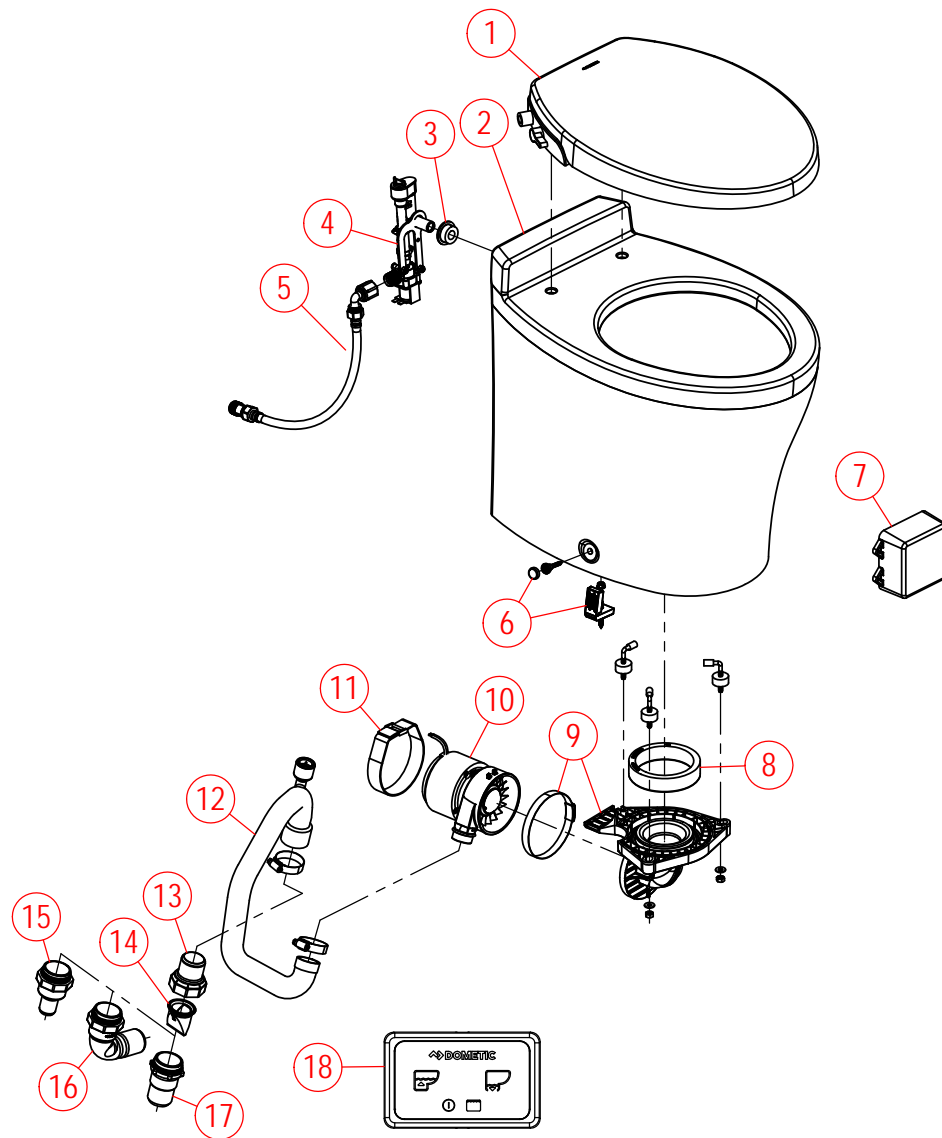

PARTS LIST: 8541 MODEL

ITEM	PART NO	LEGACY NO & DESCRIPTION
1	385312156	385312156 - MODERNO BIDET SEAT - WHT Includes Mounting Hardware
2	4471004753	385312154.RPL - MODERNO SERIES BOWL KIT-WHT
3	385311164	385311164 - 1/2" SEALING GROMMET
4	385312135 385312136	385312135 - VACUUM BRK / WATER VALVE KIT - 12VDC 385312136 - VACUUM BRK / WATER VALVE KIT - 24VDC Includes Sealing Grommet
5	4471010089	385312198 - TOILET WTR SUP'Y HOSE
6	385311463	385311463 - BOWL MOUNTING HARDWARE KIT
7	385880085	385880085 - CONTROL MODULE 12/24VDC (DBL)
8	385312137	385312137 - BOWL ADAPTER SEAL REPLACEMENT Includes Mounting Hardware
9	385312138	385312138 - BOWL TRANSITION ADAPTER KIT Includes Bowl Seal & Mounting Hardware

ITEM	PART NO	LEGACY NO & DESCRIPTION
10	385880068 385880069	385880068 - MOTOR/MACERATOR ASSY - 12VDC 385880069 - MOTOR/MACERATOR ASSY - 24VDC
11	385880083	385880083 - MOTOR/PUMP MOUNTING STRAP
12	385312139	385312139 - DISCHARGE TUBE REPLACEMENT KIT Includes Clamps & Anti-Siphon Valve
13	385880070	385880070 - DISCHARGE TUBE VALVE ADAPTER
14	385310076	385310076 - 1 1/2" CHECK VALVE KIT, 2pcs per Kit
15	385880072	385880072 - 1" DISCHARGE FITTING
16	385880071	385880071 - 1 1/2" ELBOW DISCHARGE FITTING
17	385311315	385311315 - 1 1/2" OUTLET FITTING
18	9108554489	313600022 - DOMETIC TOUCHPAD FLUSH SWITCH - BLK Includes Connector Cable Kit 385880082

P/N: 600347488
REV: 03-04/23