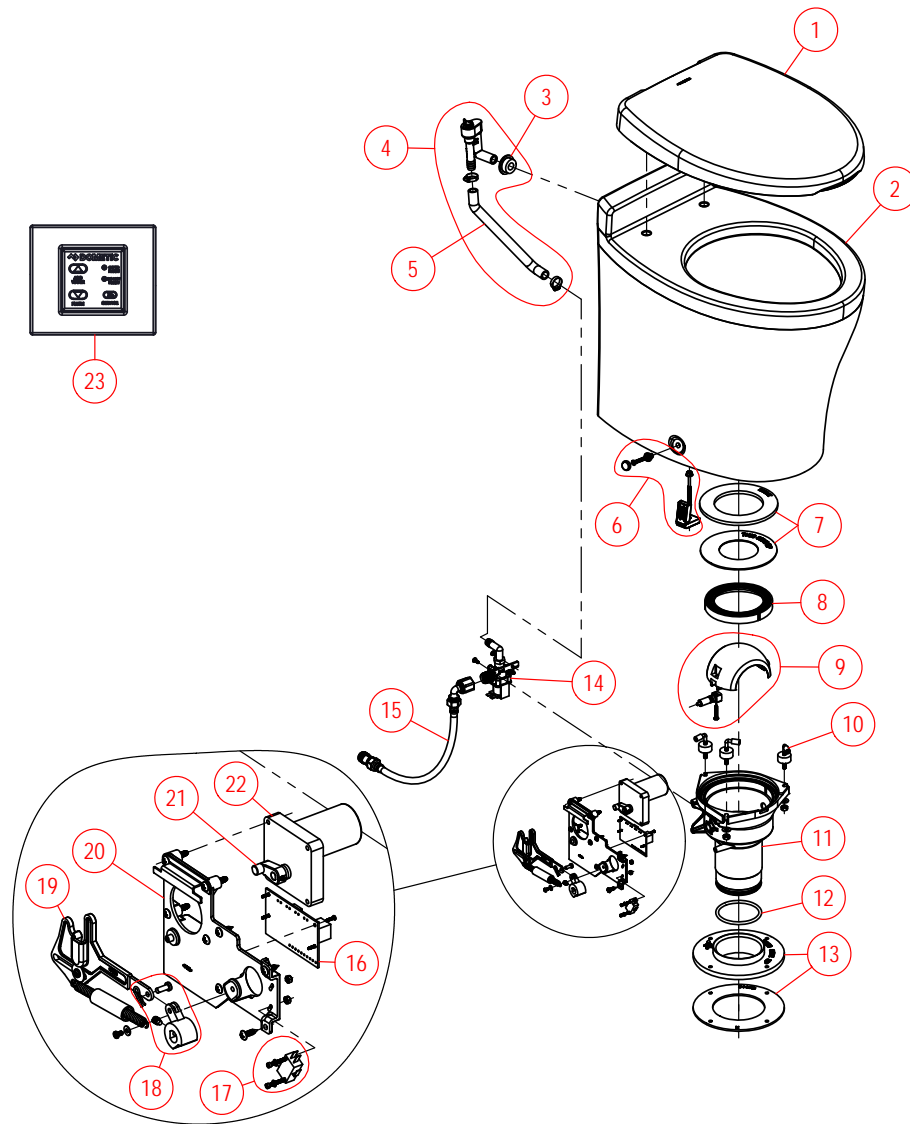

ITEM	PART NO	LEGACY NO & DESCRIPTION
13	385311013	385311013 - FLOOR FLANGE ADAPTER KIT Includes Mounting Hardware
14	385311545	385311545 - WATER VALVE KIT - 12VDC
15	4471010089	385312198 - TOILET WTR SUP'Y HOSE
16	385312162	385312162 - 12VDC GRAVITY FLUSH CONTROL MODULE Includes mounting hardware
17	385311673	385311673 - FLUSH ACTUATION SWITCH
18	385311296	385311296 - FLUSH BALL CAM REP'L KIT
19	385311392	385311392 - FLUSH MECHANISM LINKAGE
20	385311394	385311394 - FLUSH MECHANISM w/MTG BRACKET Includes Flush Switch, Cam & Linkage
21	385311299	385311299 - MOTOR DRIVE ARM REP'L KIT
22	385311300	385311300 - MOTOR REPLACEMENT KIT - 12VDC Includes Flush Cam
23	9108782199 9108782200	313408010 - VF CONTROL PNL STD - GRAY 313408020 - VF CONTROL PNL STD - WHITE

P/N: 600347533
REV: 03-12/23