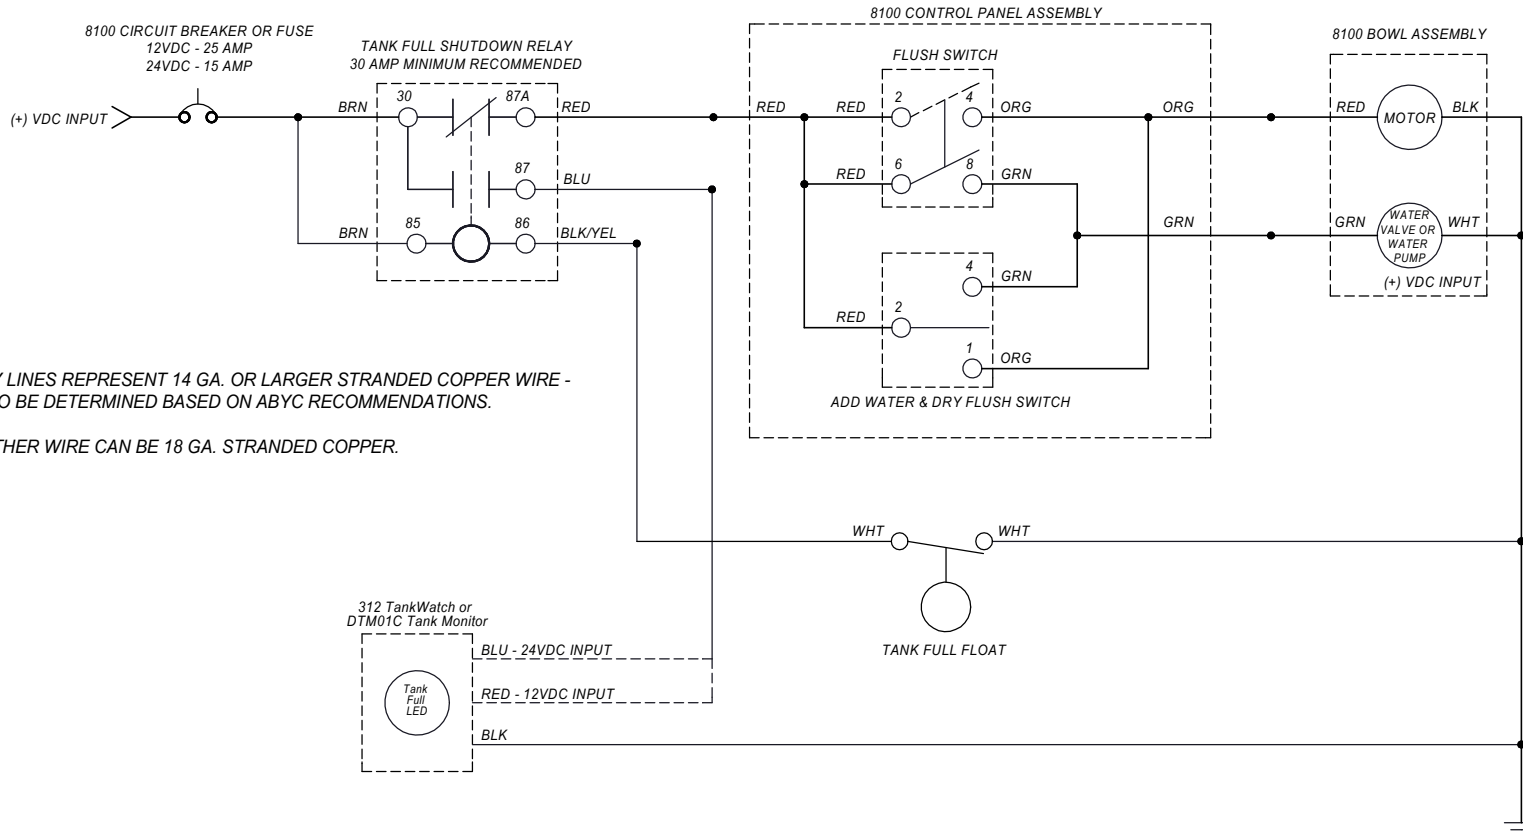

PARTS LIST: 8120 LOW-PROFILE MASTERFLUSH TOILET

WIRING DIAGRAM - WITH TANK FULL RELAY

WIRING DIAGRAM DWG REF.:
346612; SHEET 27

P/N: 600346354
REV: 04-09/17

PARTS LIST: 8120 LOW-PROFILE SERIES - 304812001

ITEM PART NUMBER & DESCRIPTION

ITEM	PART NUMBER & DESCRIPTION
1	385311694 - SEAT/COVER WOOD - WHITE Includes Mounting Hardware
2	385880076 - 8900/8100 SHORT SERIES BOWL KIT-WHITE
3	385311164 - 1/2" SEALING GROMMET
4	385311879 - BOWL SUPPLY FITTING, Includes Item 3
5	385311881 - REMOTE MOUNT WATER VALVE/ VACUUM BREAKER ASSEMBLY, Includes Item 6
6	385311882 - WATER VALVE KIT - 12VDC
7	385311463 - BOWL MOUNTING HARDWARE KIT
8	385880065 - DISCHARGE TUBE REPLACEMENT KIT Includes Clamps & Antisiphon Valve
9	385880070 - DISCHARGE TUBE VALVE ADAPTER
10	385311620 - 1 1/2" CHECK VALVE
11	385311880 - 1 1/2" SLIP X MALE THREAD ELBOW
12	385880067 - BOWL OUTLET ELBOW
13	385880068 - MOTOR/MACERATOR ASSY - 12VDC
14	385880083 - MOTOR/PUMP MOUNTING STRAP
15	385311702 - DFST FLUSH SWITCH PANEL
16	313002310 - DTM01 PANEL