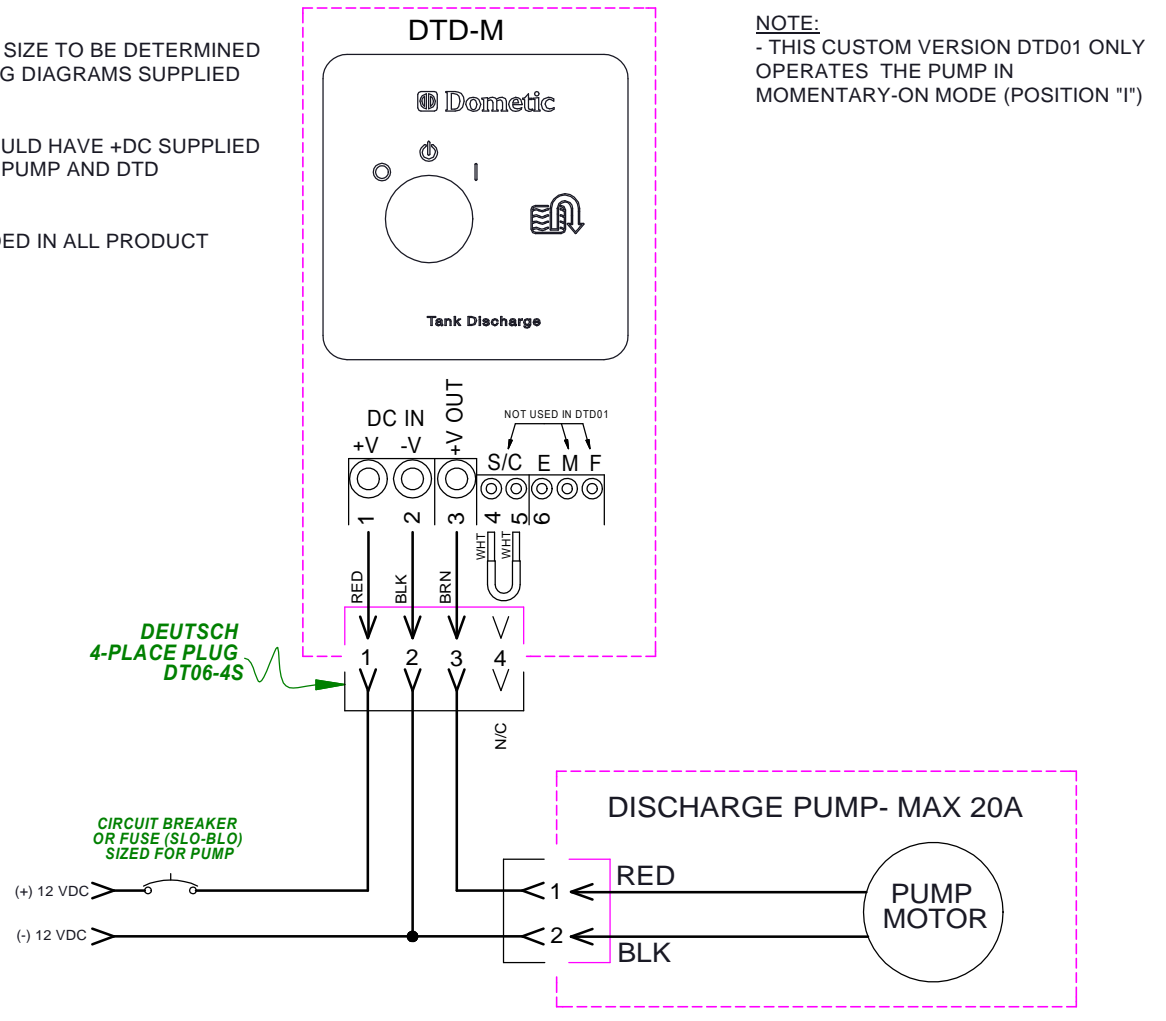

PARTS LIST: DTD-M TANK DISCHARGE CONTROL - 313814501

NOTES:

- HEAVY LINES REPRESENT STRANDED COPPER WIRE - SIZE TO BE DETERMINED BASED ON ABYC RECOMMENDATIONS. CONSULT WIRING DIAGRAMS SUPPLIED WITH INDIVIDUAL PRODUCTS FOR MORE INFORMATION

- DISCHARGE PUMP DRAWING GREATER THAN 20A SHOULD HAVE +DC SUPPLIED THROUGH A SUITABLE RELAY (CONTACTOR) BETWEEN PUMP AND DTD CONTROLLER

- DEUTSCH CONNECTORS MAY OR MAY NOT BE INCLUDED IN ALL PRODUCT VERSIONS

NOTE:

- THIS CUSTOM VERSION DTD01 ONLY OPERATES THE PUMP IN MOMENTARY-ON MODE (POSITION "I")