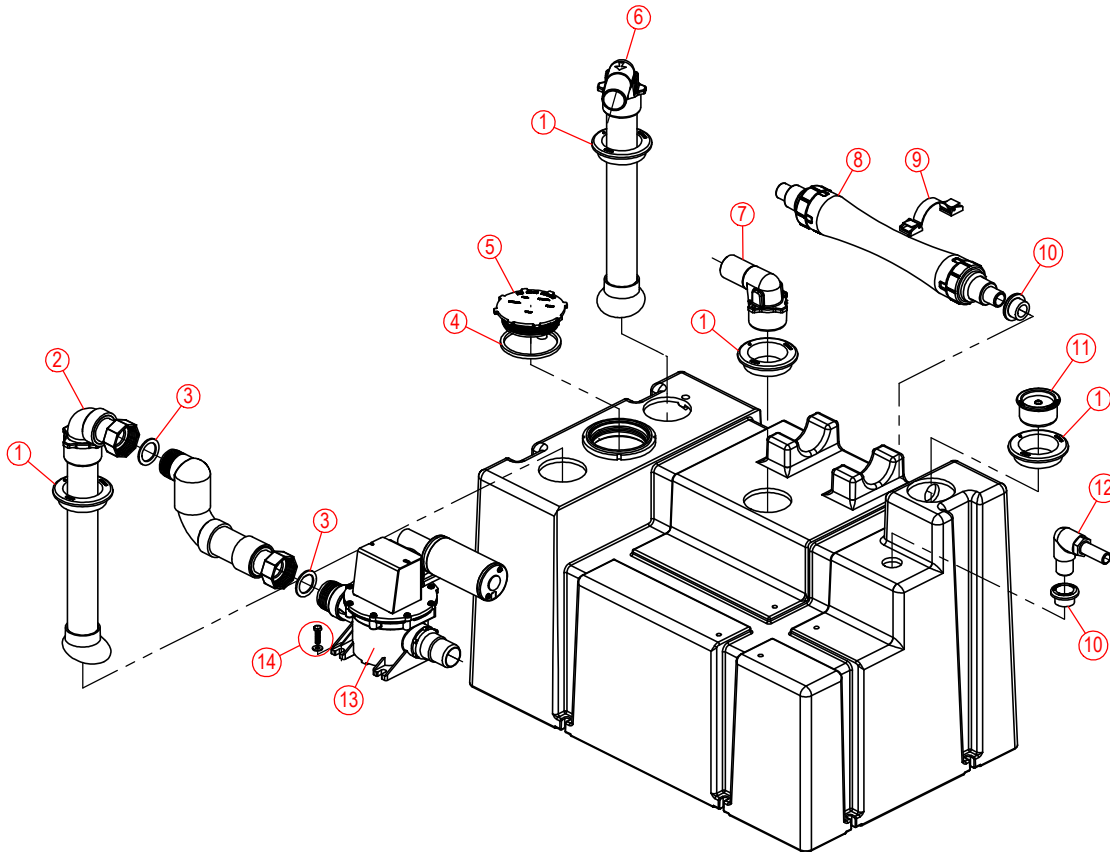

PARTS LIST: 28 GAL HOLDING TANK SYSTEM - 322002801 & 322002802

ITEM	PART NUMBER & DESCRIPTION
1	385311110 - 2" SEALING GROMMET
2	385311577 - DIPTUBE ASSY w/90° ELBOW & SLIP NUT Includes Items 1 & 3
3	385311233 - 1 1/2" SLIP SEAL REPLACEMENT
4	385311250 - TANKWATCH CAP O'RING REP'L
5	385250020 - TANK CAP REPLACEMENT Includes Items 4
6	385311573 - DIPTUBE ASSY w/90° ELBOW Includes Item 1
7	385311608 - 1 1/2" INLET ELBOW FITTING Includes Item 1
8	309311002 - VENT FILTER REPLACEMENT CARTRIDGE Order Kit 385312060 for Replacement Fittings
9	385310673 - VENT FILTER MOUNTING KIT
10	385311112 - 3/4" SEALING GROMMET
11	31325247 - TANKSAVER Includes Item 1
12	385311113 - 3/4" INLET ELBOW FITTING Includes Items 10
13	N/A - DISCHARGE PUMP See Discharge Pump Parts List
14	385311163 - PUMP MOUNTING HARDWARE

P/N: 600346382
REV: 04-03/19