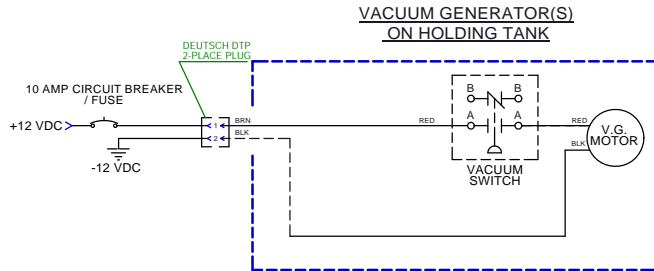

PARTS LIST: 37 GAL HOLDING TANK - 322503705