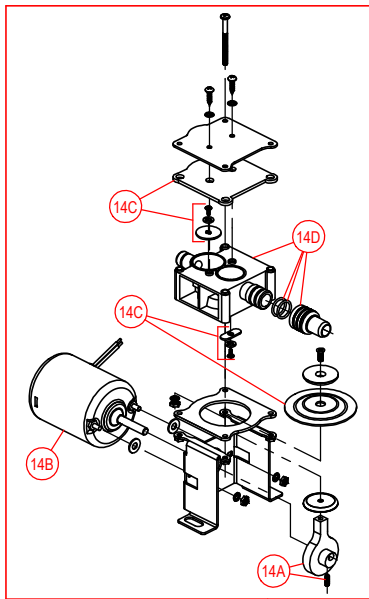

PARTS LIST: VACUUM HOLDING TANK - 317769012

ITEM PART NUMBER & DESCRIPTION

1	385311069 - 1 1/2" THREADED ELBOW HOSE ADAPTER
2	385311620 - 1 1/2" CHECK VALVE
3	385311421 - DIPTUBE ASSY W/SLIP NUT Includes Item 4
4	385311110 - 2" SEALING GROMMET
5	385311111 - 1 1/2" SEALING GROMMET
6	385310635 - 1 1/2" INLET ELBOW FITTING Includes Item 5
7	385310629 - TANK FULL LEVEL Includes Item 8
8	385311164 - 1/2" SEALING GROMMET
9	385311103 - TANK LEVEL FLOAT & LOCK RING
10	385311774 - SHUTDOWN RELAY & HARNESS ASSEMBLY Includes Mounting Screw
11	385312125 - AIR PUMP CHECK VALVE Includes hose clamps
12	385311420 - VACUUM SWITCH COVER, BLACK
13	385311436 - VACUUM SWITCH ASSEMBLY Includes Item 5
14	385310642 - AIR PUMP REPLACEMENT, COMPLETE Includes Items 14A, 14B, 14C, 14D
14A	385310631 - AIR PUMP CONNECTING ROD
14B	385310664 - MOTOR REPLACEMENT KIT (VHT6.5)
14C	385311040 - AIR PUMP VALVE REPLACEMENT KIT
14D	385311440 - AIR PUMP BODY REPLACEMENT KIT Includes Item 14C

P/N: 600344829
REV: 02-12/17