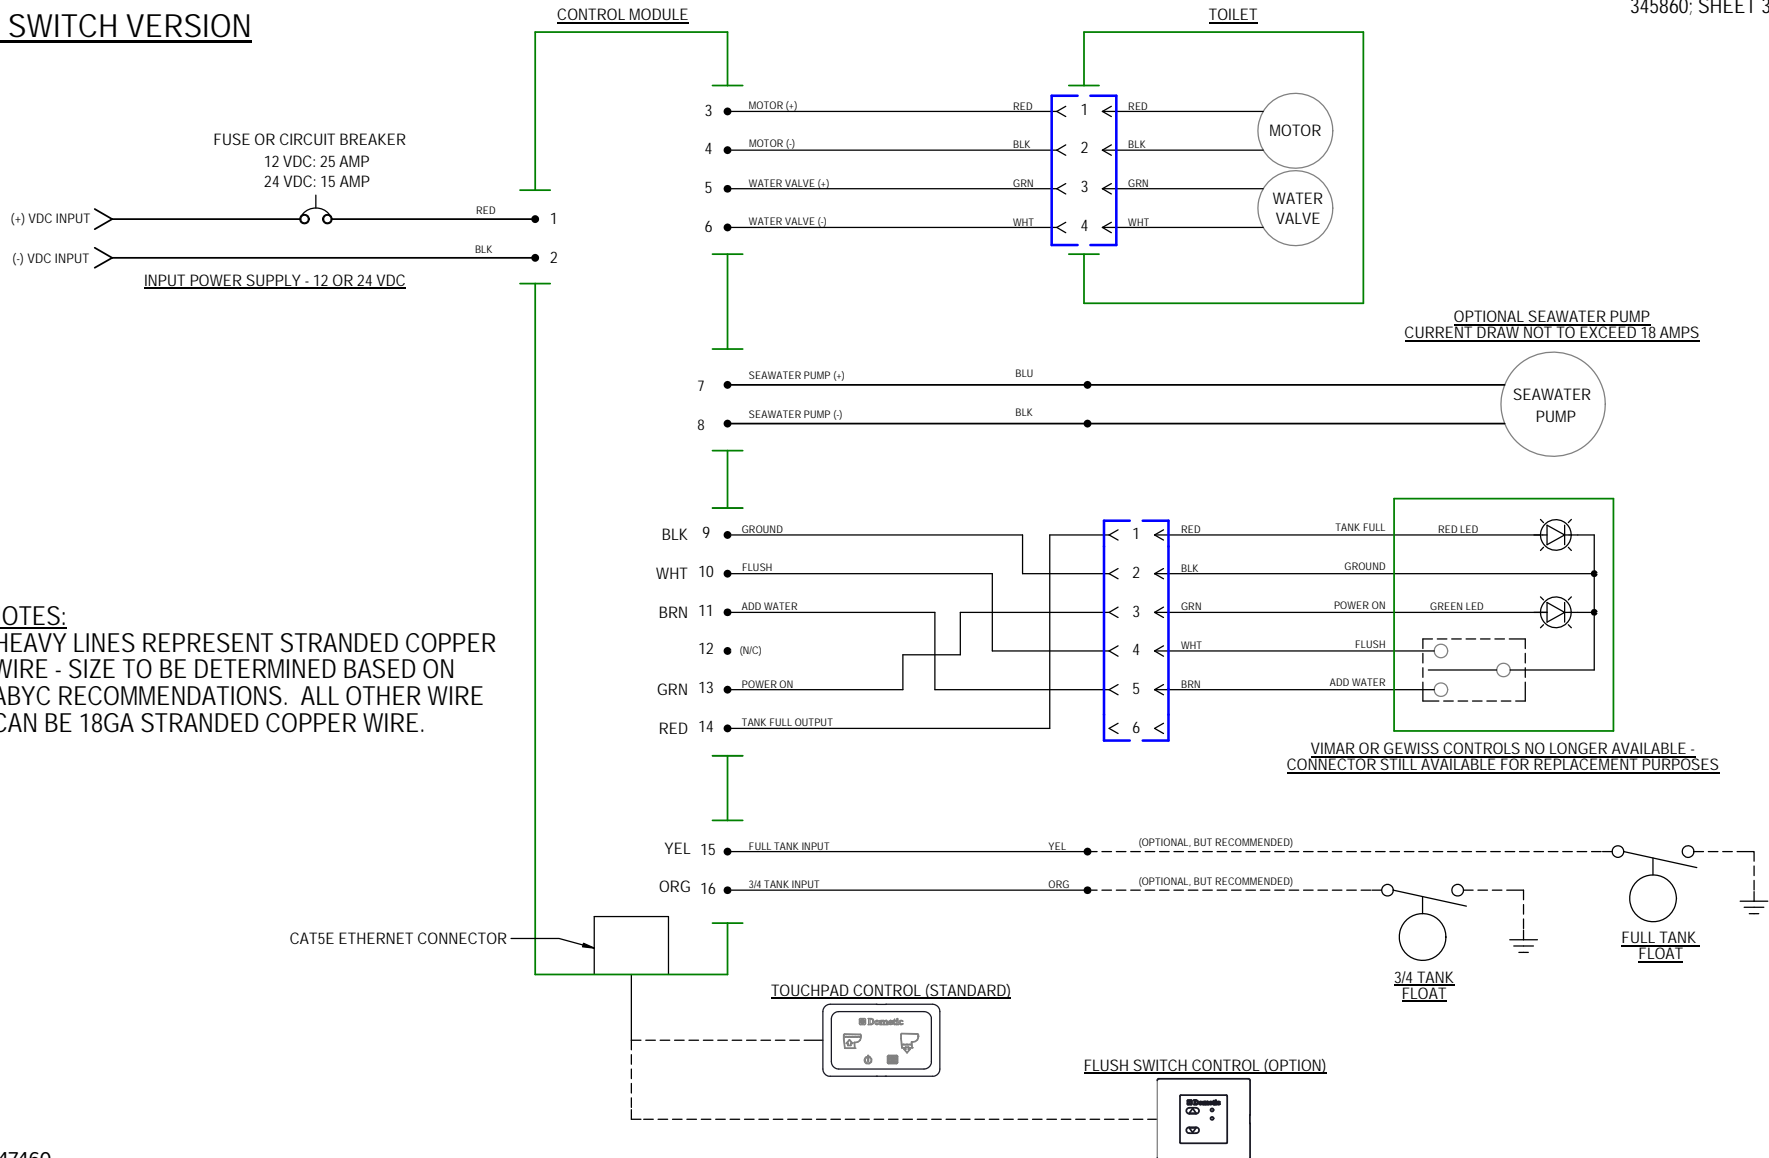

PARTS LIST: 8740 MASTERFLUSH TOILET

WIRING DIAGRAM WALL SWITCH VERSION

WIRING DIAGRAM DWG REF.:
345860: SHEET 3

P/N: 600347460
REV: 07-11/23

PARTS LIST: 8700 TALL SERIES W/ FLUSH SWITCH VERSION

ITEM	PART NUMBER & DESCRIPTION
1	385311005 - SEAT/COVER WOOD - WHITE 385311006 - SEAT/COVER WOOD - BONE 385311597 - SEAT/COVER WOOD - EBONY
2	385312023 - 8700 BOTTOM DISCHARGE BOWL KIT-WHITE 385312024 - 8700 BOTTOM DISCHARGE BOWL KIT-BONE 385312025 - 8700 BOTTOM DISCHARGE BOWL KIT-EBONY
3	385311164 - 1/2" SEALING GROMMET
4	385316906 - VACUUM BREAKER KIT, Includes Item 6
5	385345377 - BOWL WATER SUPPLY HOSE Includes Hose Clamps
6	385311547 - WATER SUPPLY HOSE REPLACEMENT
7	385311545 - WATER VALVE KIT - 12VDC 385311546 - WATER VALVE KIT - 24VDC
8	385311705 - WATER VALVE MOUNTING BREAKER KIT
9	385311022 - BOWL MOUNTING HARDWARE
10	385311778 - DISCHARGE TUBE KIT, Includes Anti-Siphon Valve
11	385880070 - DISCHARGE TUBE VALVE ADAPTER

ITEM	PART NUMBER & DESCRIPTION
12	385311620 - 1 1/2" CHECK VALVE
13	385311315 - 1 1/2" VALVE ADAPTER
14	385880071 - 1 1/2" VALVE ADAPTER ELBOW
15	385880072 - 1" VALVE ADAPTER
16	385880067 - BOWL OUTLET ELBOW
17	385880068 - MOTOR/MACERATOR ASSY - 12VDC 385880069 - MOTOR/MACERATOR ASSY - 24VDC
18	385311779 - MACERATOR PUMP MOUNTING STRAP
19	385880085 - CONTROL MODULE 12/24VDC (DBL)
20	313600021 - DOMETIC TOUCHPAD FLUSH SWITCH - WHITE 313600022 - DOMETIC TOUCHPAD FLUSH SWITCH - BLACK
21*	313409010 - DOMETIC FLUSH CONTROL - STD GRAY 313409020 - DOMETIC FLUSH CONTROL - STD WHITE 313409030 - DOMETIC FLUSH CONTROL - PLAYBUS GRAY
N/S	385311781 - FLUSH SWITCH WIRE HARNESS-8700 SERIES

* Optional Accessories Sold Separately & Not Included With Every Model