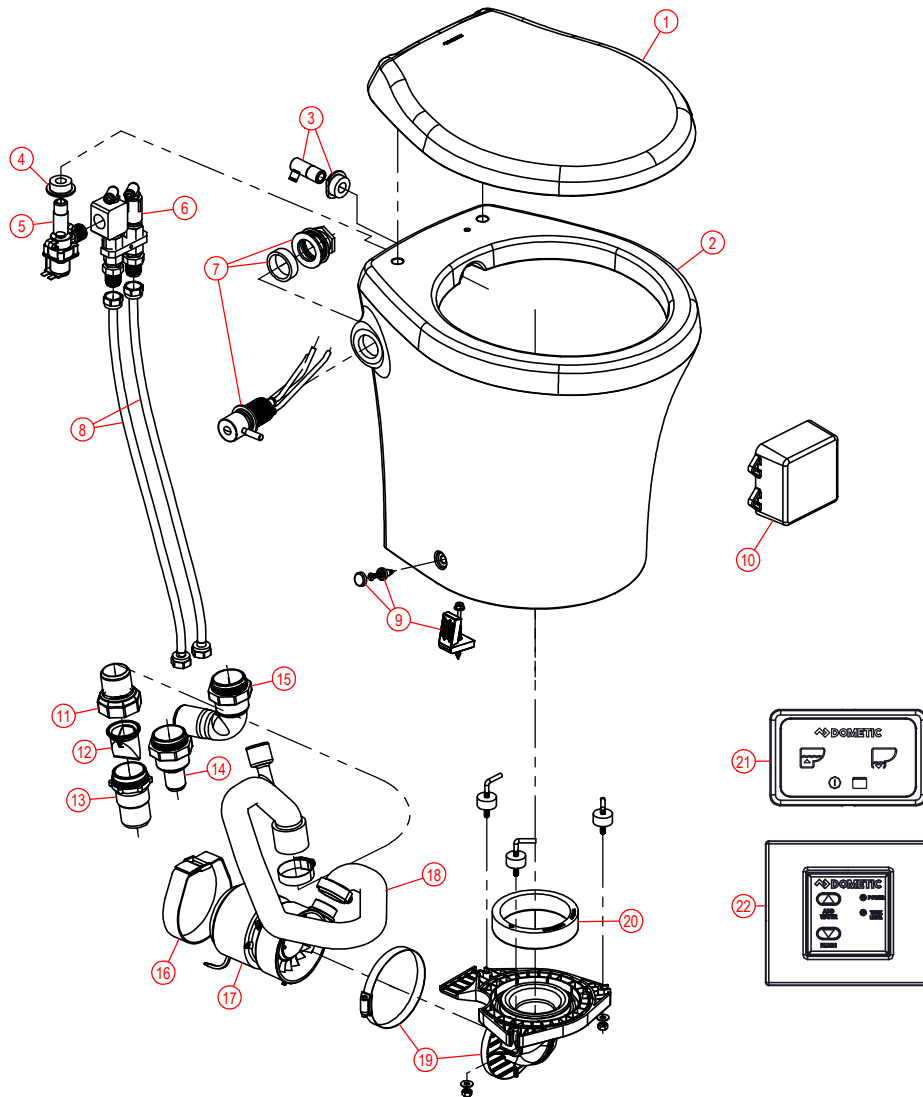

ITEM PART NUMBER & DESCRIPTION

13	385311315 - 1 1/2" VALVE ADAPTER
14	385880072 - 1" VALVE ADAPTER
15	385880071 - 1 1/2" VALVE ADAPTER ELBOW
16	385880083 - MOTOR/PUMP MOUNTING STRAP
17	385880068 - MOTOR/MACERATOR ASSY - 12VDC 385880069 - MOTOR/MACERATOR ASSY - 24VDC
18	385312149 - DISCHARGE TUBE REPLACEMENT KIT Includes Clamps & Anti-Siphon Valve
19	385312138 - BOWL TRANSITION ADAPTER KIT Includes Item 20 & Mounting Hardware
20	385312137 - BOWL ADAPTER SEAL REPLACEMENT Includes Mounting Hardware
21	313600021 - DOMETIC TOUCHPAD FLUSH SWITCH - WHITE 313600022 - DOMETIC TOUCHPAD FLUSH SWITCH - BLACK
22*	313409010 - DOMETIC FLUSH CONTROL - STD GRAY 313409020 - DOMETIC FLUSH CONTROL - STD WHITE

* Optional Accessories Sold Separately & Not Included With Every Model

P/N: 600347479
REV: 01-06/18