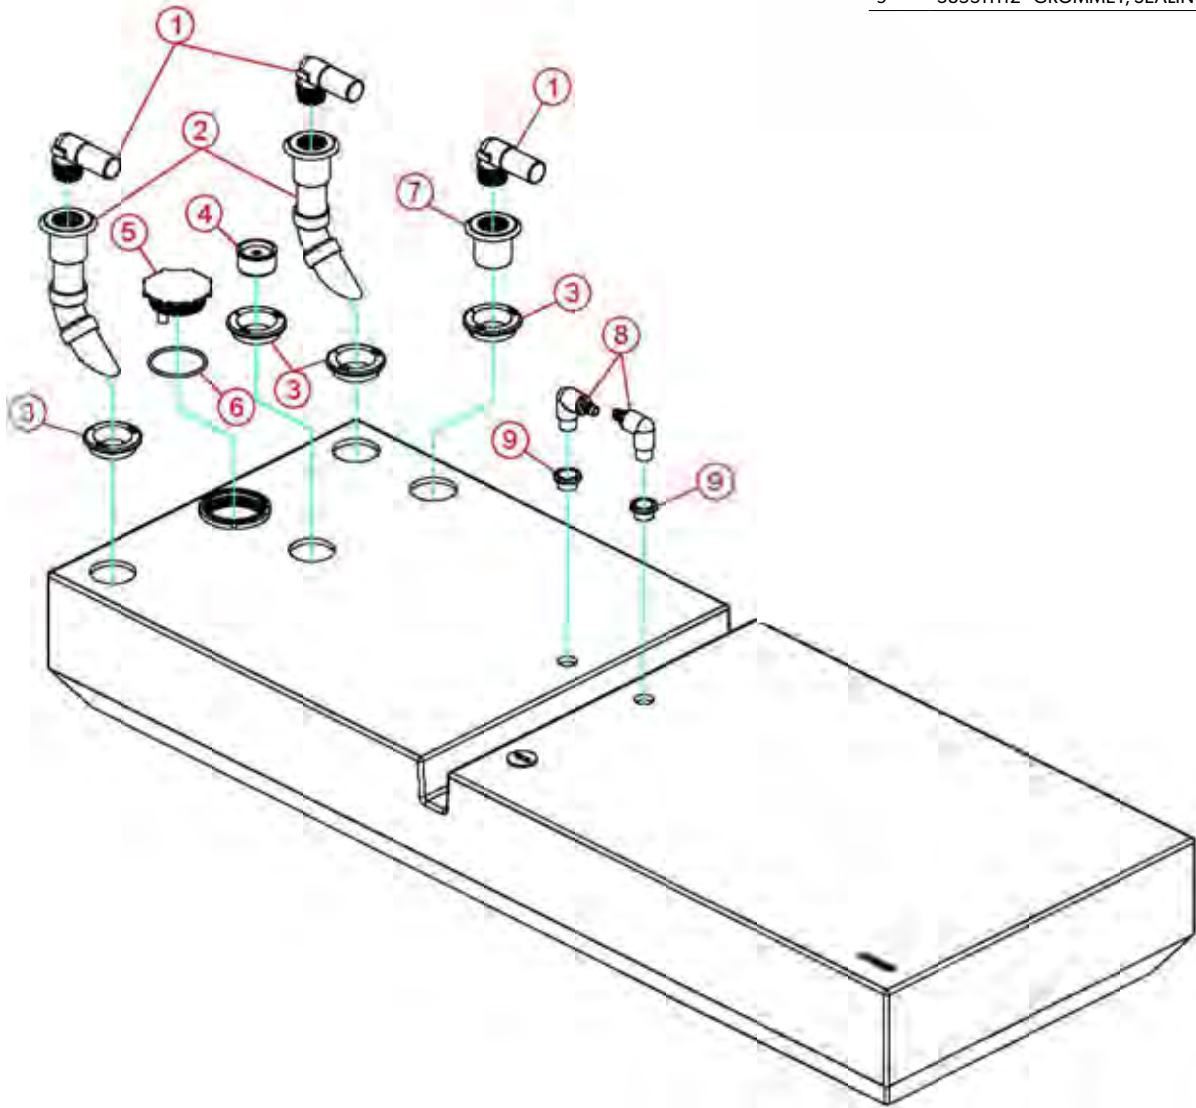

PARTS LIST: HD TANK 80 GAL HULL-BASIC

ITEM	PART NUMBER & DESCRIPTION
1	385311251 - KIT, 90° ELBOW FITTING
2	385310660 - KIT, DIPTUBE Includes Item 3
3	385311110 - GROMMET, SEALING 2"
4	313255247 - TANK SAVER, 1 1/2" Includes Item 3
5	385250020 - KIT, CAP Includes Item 6
6	385311250 - KIT, TW CAP O'RING REP'L
7	385311252 - KIT, FLANGED ADAPTER FITTING
8	385311073 - KIT, VENT ELBOW BARBED Includes Item 9
9	385311112 - GROMMET, SEALING 3/4"

P/N: 600345163
REV: 04/05