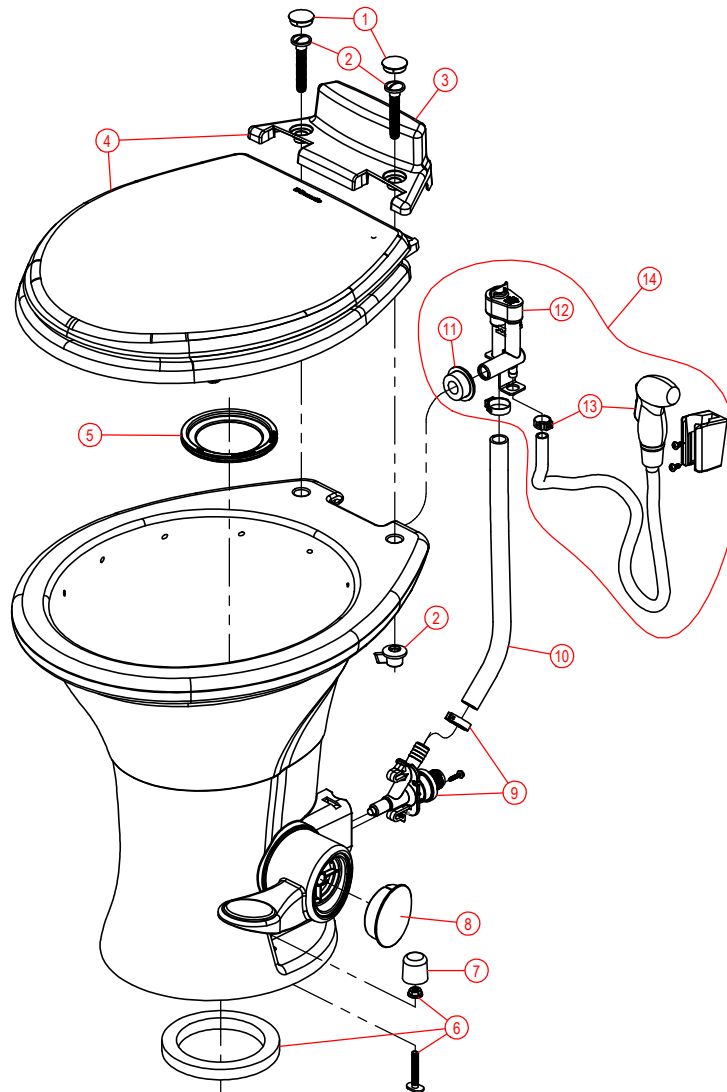

PARTS LIST: 310 / 310S TALL GRAVITY FLUSH TOILET W/WOOD SEAT

ITEM PART NUMBER & DESCRIPTION

1	385311648 - SEAT MOUNTING COVER - WHITE 385311649 - SEAT MOUNTING COVER - BONE
2	385311650 - SEAT MOUNTING HARDWARE - WHITE 385311651 - SEAT MOUNTING HARDWARE - BONE Includes Item 1
3	385311944 - VACUUM BREAKER REP'L COVER - WHITE 385311945 - VACUUM BREAKER REP'L COVER - BONE Includes Items 1 & 2
4	385311949 - SEAT/COVER REPLACEMENT - WHITE 385311950 - SEAT/COVER REPLACEMENT - BONE Includes Items 1, 2, & 3
5	385311658 - FLUSH BALL SEAL
6	385311652 - MTG HARDWARE & FLOOR SEAL - WHITE 385311653 - MTG HARDWARE & FLOOR SEAL - BONE Includes Item 7

ITEM PART NUMBER & DESCRIPTION

7	385311654 - FLOOR BOLT CAP - WHITE 385311655 - FLOOR BOLT CAP - BONE C7
8	385311656 - PEDAL COVER - WHITE 385311657 - PEDAL COVER - BONE
9	385311641 - WATER VALVE KIT
10	385311937 - BOWL SUPPLY HOSE Includes Mounting Clamps
11	385311164 - 1/2" SEALING GROMMET
12	385230335 - VACUUM BREAKER KIT Includes Item 11
13*	385311124 - HAND SPRAYER - WHITE Includes Mounting Bracket
14*	385319054 - HAND SPRAY KIT w/VAC BREAKER - WHITE Includes Items 11, 12, & 13

* Optional Accessories; Not Provided With Every Model

P/N: 600346868
REV: 05-02/16