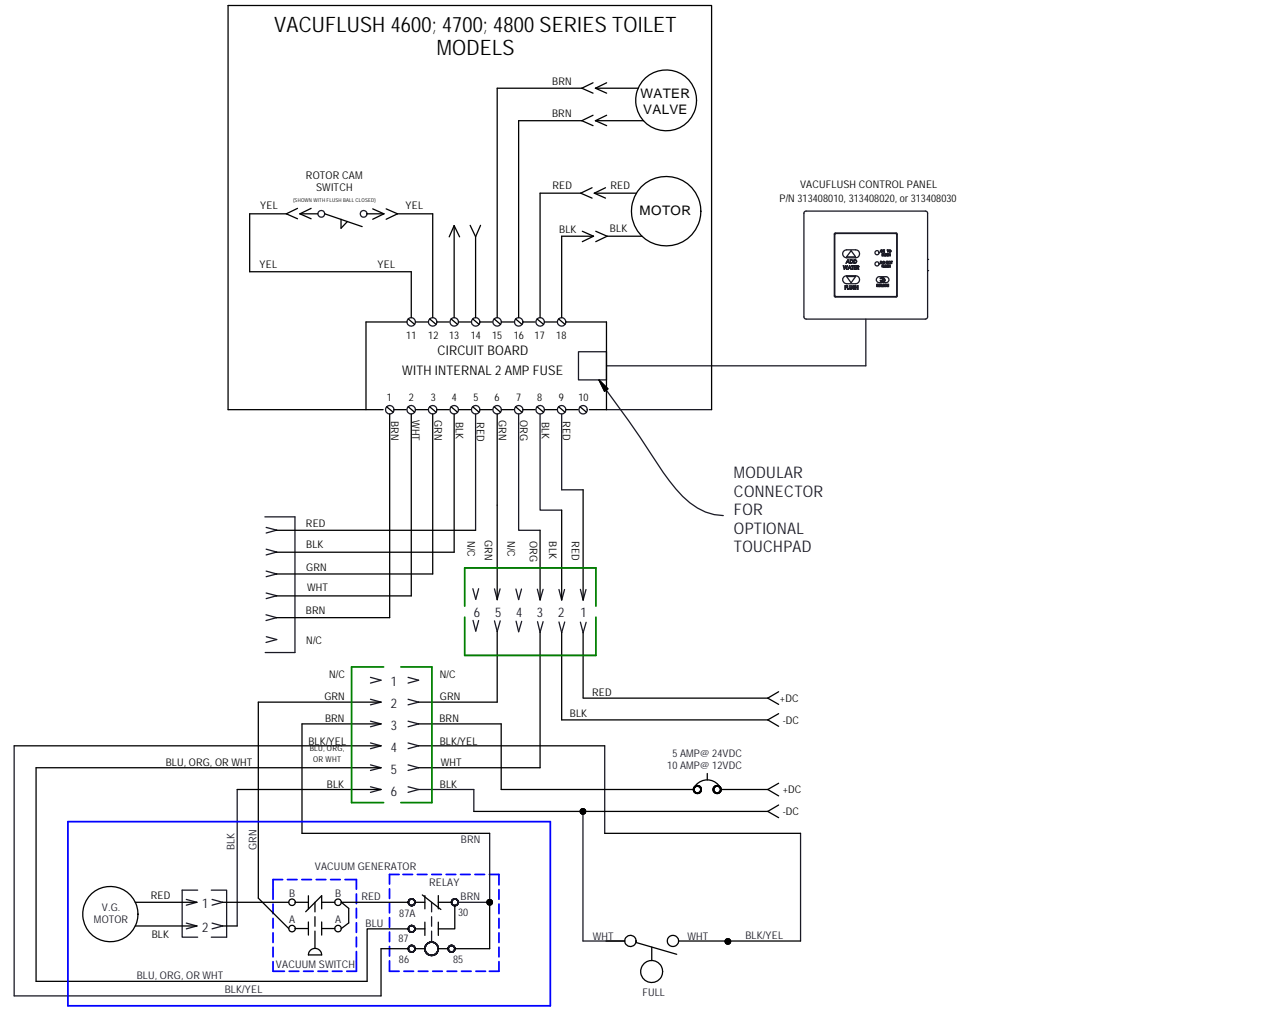

PARTS LIST: 4648 MODEL

NOTE: DEUTSCH/AMP PLUGS AND RECEPTACLES ARE OPTIONAL ELECTRICAL CONNECTORS ON VARIOUS PRODUCT MODELS. YOUR INSTALLED MODEL MAY OR MAY NOT HAVE DEUTSCH/AMP ELECTRICAL CONNECTORS. OEM SUPPLIED WIRING CAN ALSO VARY IN COLOR.

P/N: 600346660
REV: 07-05/23

WIRING DIAGRAM DWG REF.:
346612.21