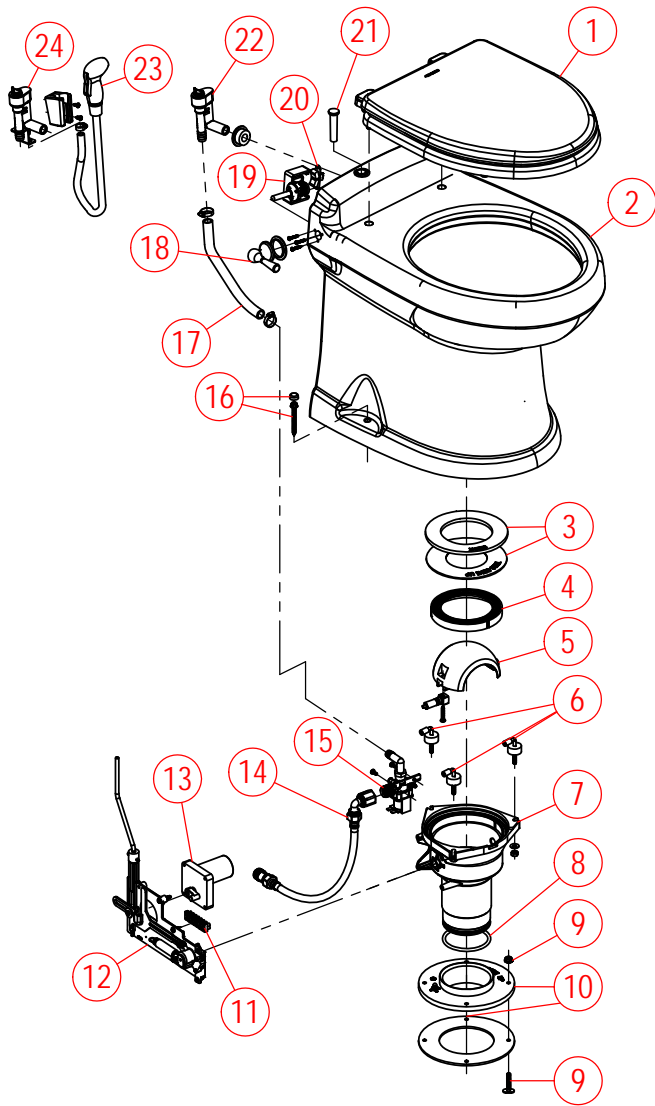

PARTS LIST: 4310 / 4310S MODEL

ITEM	PART NO	LEGACY NO & DESCRIPTION
1	4471011614 4471011615	385312204 - SLOW-CLOSE SEAT/CVR - WHT 385312205 - SLOW-CLOSE SEAT/CVR - BONE Includes Mounting Hardware
2	385311730 385311731	385311730 - CONCERTO BOWL KIT - WHITE 385311731 - CONCERTO BOWL KIT - BONE
3	385311009	385311009 - FLUSH BALL SEAL REP'L KIT Includes Base Mtg Hardware
4	385311292	385311292 - BASE FLUSH BALL RING KIT
5	385310969	385310969 - FLUSH BALL/SHAFT REP'L KIT
6	385311011	385311011 - BASE TO BOWL MTG HARDWARE
7	385311729	385311729 - 4310/4410 BASE KIT - WHITE Excludes Bowl, Seat, & Vacuum Breaker; Includes Base Mtg Hardware
8	385311294	385311294 - BASE O'RING REP'L KIT
9	385310064	385310064 - FLOOR FLANGE MTG HARDWARE
10	385311013	385311013 - FLOOR FLANGE ADAPTER KIT Includes Mtg Hardware & Seal
11	385311298	385311298 - TERMINAL BLOCK REP'L WIRING
12	4471009651	385311298 - TERMINAL BLOCK REP'L WIRING Includes Mounting Hardware
13	385311300	385311300 - MOTOR REPLACEMENT KIT - 12VDC Includes Flush Cam
14	4471010089	385312198 - TOILET WTR SUP'Y HOSE
15	385311545	385311545 - WATER VALVE KIT - 12VDC
16	385311022	385311022 - BOWL MOUNTING HARDWARE
17	385311869	385311869 - BOWL SUPPLY HOSE Includes Hose Clamps
18	385311141	385311141 - FLUSH HANDLE KIT - NICKLE
19	385311291	385311291 - FLUSH HANDLE ASSEMBLY Includes Rocker Switch
20	385311290	385311290 - FLUSH HANDLE SWITCH w/WIRING
21	385311733 385311734	385311733 - MANUAL OVERRIDE GUIDE - WHITE 385311734 - MANUAL OVERRIDE GUIDE - BONE
22	385316906	385316906 - VACUUM BREAKER KIT Includes Sealing Grommet
23*	385310809	385310809 - Hand SprayER-CHROME Includes Mounting Bracket & Screws
24*	385319056	385319056 - VAC BR'KR KIT for Hand Spray Includes Sealing Grommet & Hose

* Optional Accessories Sold Separately & Not Included With Every Model

P/N: 600346469
REV: 08-11/23