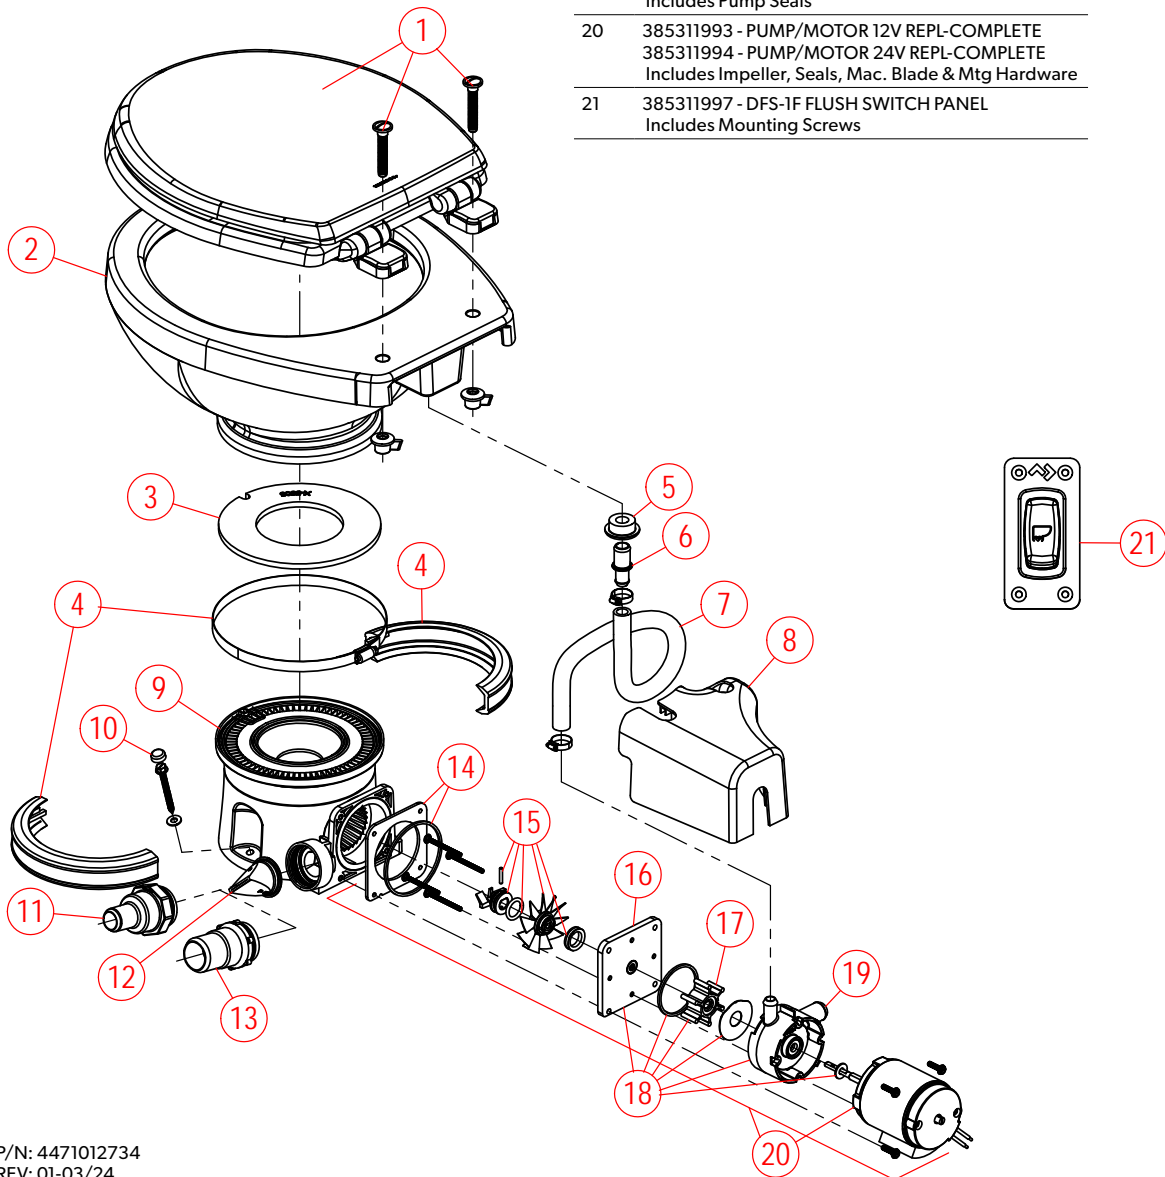

ITEM	PART NUMBER & DESCRIPTION
9	385311980 - BASE KIT - WHITE 385311981 - BASE KIT - BONE
10	385310679 - MOUNTING HARDWARE - WHITE 385310785 - MOUNTING HARDWARE - BONE
11	385880072 - 1" DISCHARGE FITTING
12	385311620 - 1 1/2" CHECK VALVE KIT
13	385311315 - 1 1/2" OUTLET FITTING
14	385312033 - FLANGE GASKET REPLACEMENT KIT
15	385311988 - MACERATOR BLADE REBUILD KIT Includes Mounting Hardware
16	385311987 - MOTOR MOUNTING PLATE Includes All Pump Seals & Mounting Hardware
17	385311990 - WATER PUMP IMPELLER/SEAL REPL Includes All Pump Seals
18	385311989 - WATER PUMP REBUILD KIT Includes All Mounting Hardware & Pump Seals
19	385311991 - WATER PUMP HOUSING Includes Pump Seals
20	385311993 - PUMP/MOTOR 12V REPL-COMLETE 385311994 - PUMP/MOTOR 24V REPL-COMLETE Includes Impeller, Seals, Mac. Blade & Mtg Hardware
21	385311997 - DFS-1F FLUSH SWITCH PANEL Includes Mounting Screws

P/N: 4471012734
REV: 01-03/24