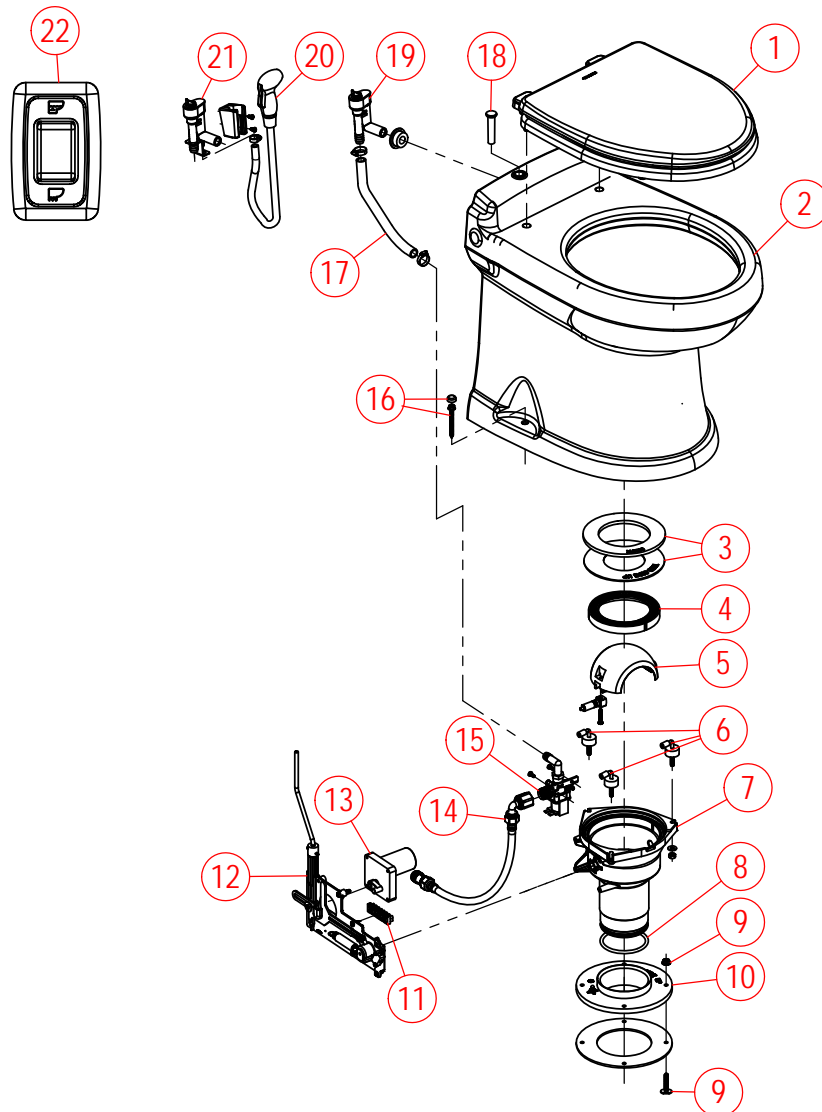

ITEM	PART NO	LEGACY NO & DESCRIPTION
12	4471009651	385312195 - FLUSH LINKAGE KIT-COMplete Includes Mounting Hardware
13	385311300	385311300 - MOTOR REPLACEMENT KIT - 12VDC Includes Flush Cam
14	4471010089	385312198 - TOILET WTR SUP'Y HOSE
15	385311545	385311545 - WATER VALVE KIT - 12VDC
16	385311022	385311022 - BOWL MOUNTING HARDWARE
17	385311869	385311869 - BOWL SUPPLY HOSE Includes Hose Clamps
18	385311733 385311734	385311733 - MANUAL OVERRIDE GUIDE - WHITE 385311734 - MANUAL OVERRIDE GUIDE - BONE
19	385316906	385316906 - VACUUM BREAKER KIT Includes Sealing Grommet
20*	385310809	385310809 - Hand SprayER-CHROME Includes Mounting Bracket & Screws
21*	385319056	385319056 - VAC BR' KR KIT for Hand Spray Includes Sealing Grommet & Hose
22	385311139	385311139 - WALL FLUSH SWITCH

* Optional Accessories Sold Separately & Not Included With Every Model

P/N: 600346469
REV: 08-11/23