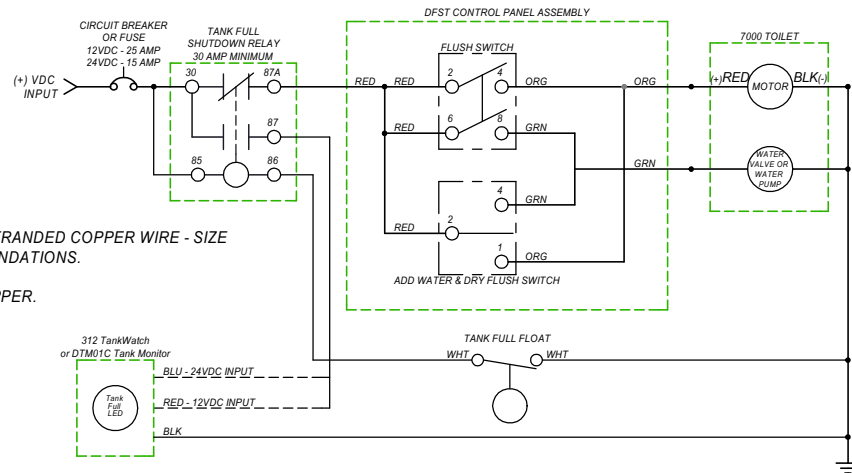

7000 SERIES FRESH WATER WIRING DIAGRAM - WITH TANK FULL RELAY

HEAVY LINES REPRESENT 14 GA. OR LARGER STRANDED COPPER WIRE - SIZE TO BE DETERMINED BASED ON ABYC RECOMMENDATIONS.

ALL OTHER WIRE CAN BE 18 GA. STRANDED COPPER.

NOTE:
DEUTSCH/AMP PLUGS AND RECEPTACLES ARE OPTIONAL ELECTRICAL CONNECTORS ON VARIOUS PRODUCT MODELS. YOUR INSTALLED MODEL MAY OR MAY NOT HAVE DEUTSCH/AMP ELECTRICAL CONNECTORS.
OEM SUPPLIED WIRING CAN ALSO VARY IN COLOR.