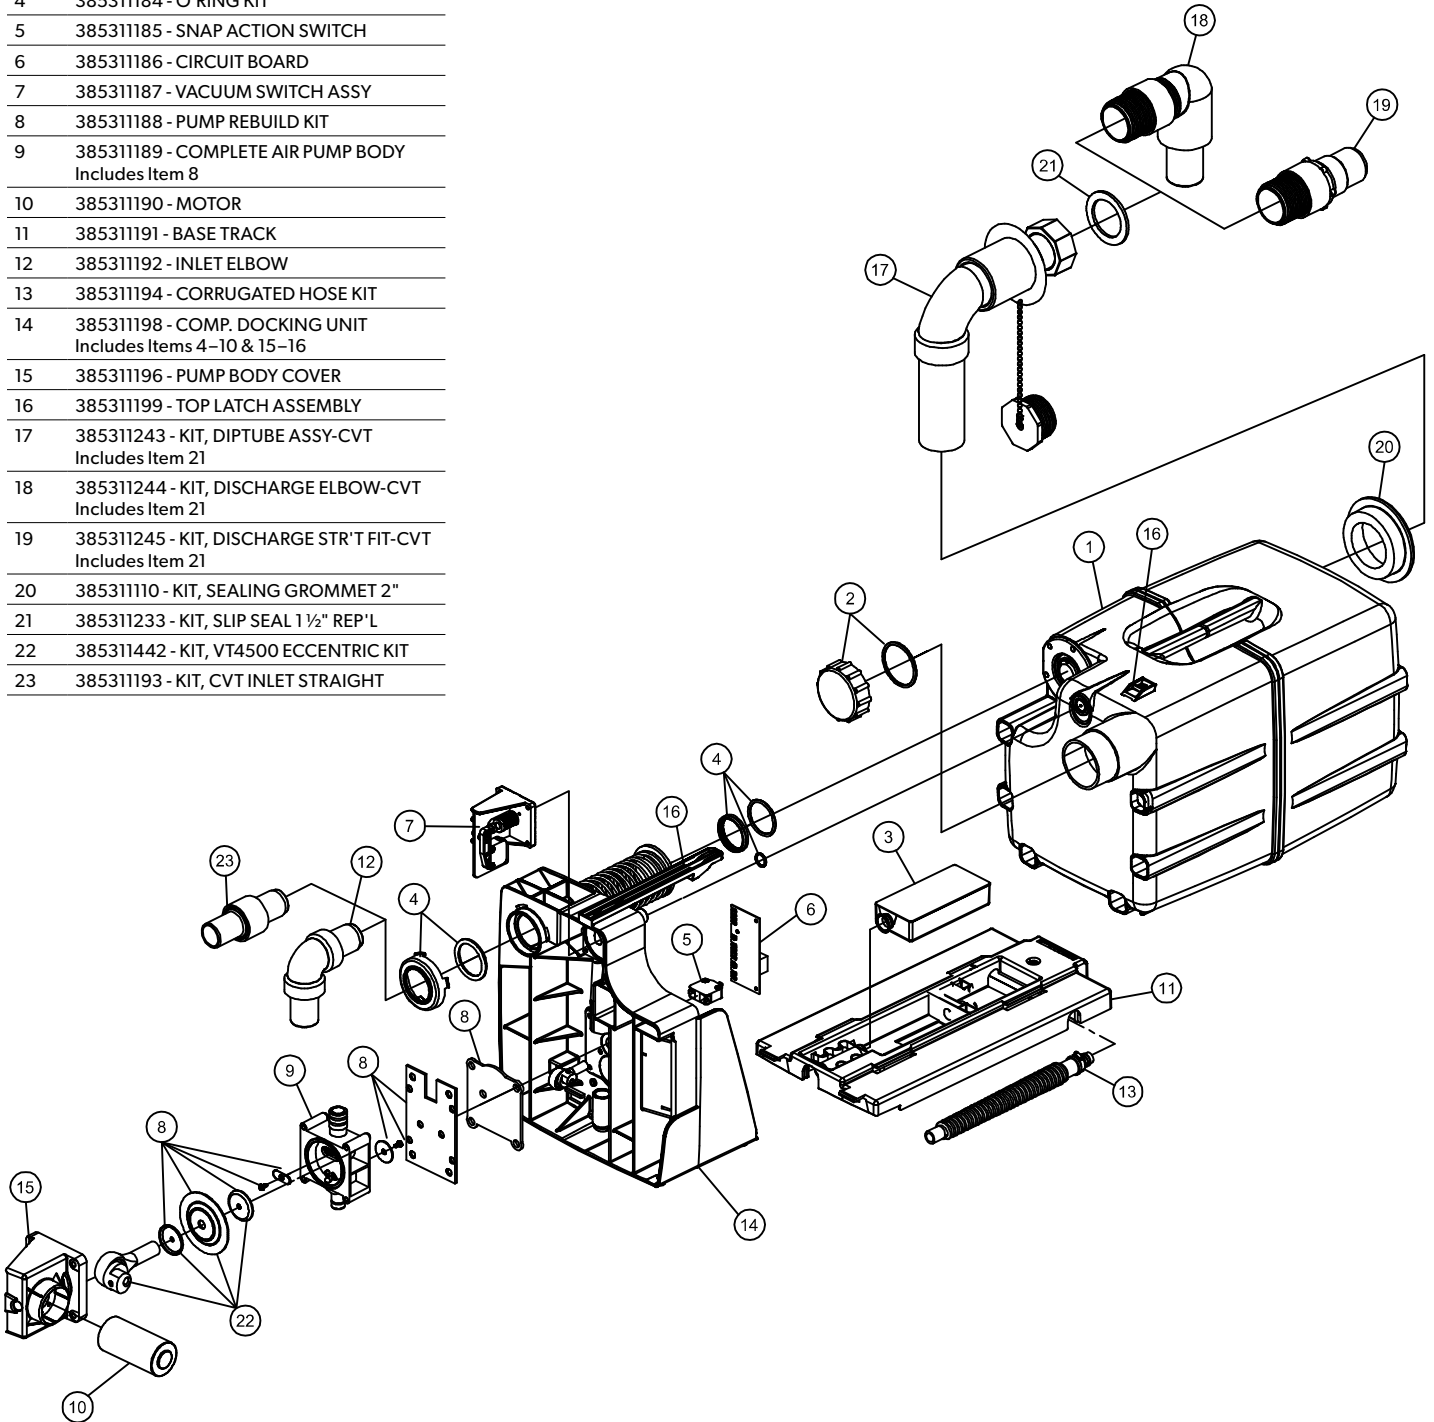

PARTS LIST: CVT MARINE - 326002520 & 326002521

ITEM PART NUMBER & DESCRIPTION

1	385311182 - HOLDING TANK Includes Items 2, 16, 17, 20, 21
2	385311181 - CAP AND SEAL
3	385311183 - VENT FILTER
4	385311184 - O-RING KIT
5	385311185 - SNAP ACTION SWITCH
6	385311186 - CIRCUIT BOARD
7	385311187 - VACUUM SWITCH ASSY
8	385311188 - PUMP REBUILD KIT
9	385311189 - COMPLETE AIR PUMP BODY Includes Item 8
10	385311190 - MOTOR
11	385311191 - BASE TRACK
12	385311192 - INLET ELBOW
13	385311194 - CORRUGATED HOSE KIT
14	385311198 - COMP. DOCKING UNIT Includes Items 4-10 & 15-16
15	385311196 - PUMP BODY COVER
16	385311199 - TOP LATCH ASSEMBLY
17	385311243 - KIT, DIPTUBE ASSY-CVT Includes Item 21
18	385311244 - KIT, DISCHARGE ELBOW-CVT Includes Item 21
19	385311245 - KIT, DISCHARGE STR'T FIT-CVT Includes Item 21
20	385311110 - KIT, SEALING GROMMET 2"
21	385311233 - KIT, SLIP SEAL 1 1/2" REP'L
22	385311442 - KIT, VT4500 ECCENTRIC KIT
23	385311193 - KIT, CVT INLET STRAIGHT

P/N: 600345065
REV: 02/08

**OBSELETE FINISHED GOOD;
PARTS MAY STILL BE AVAILABLE**