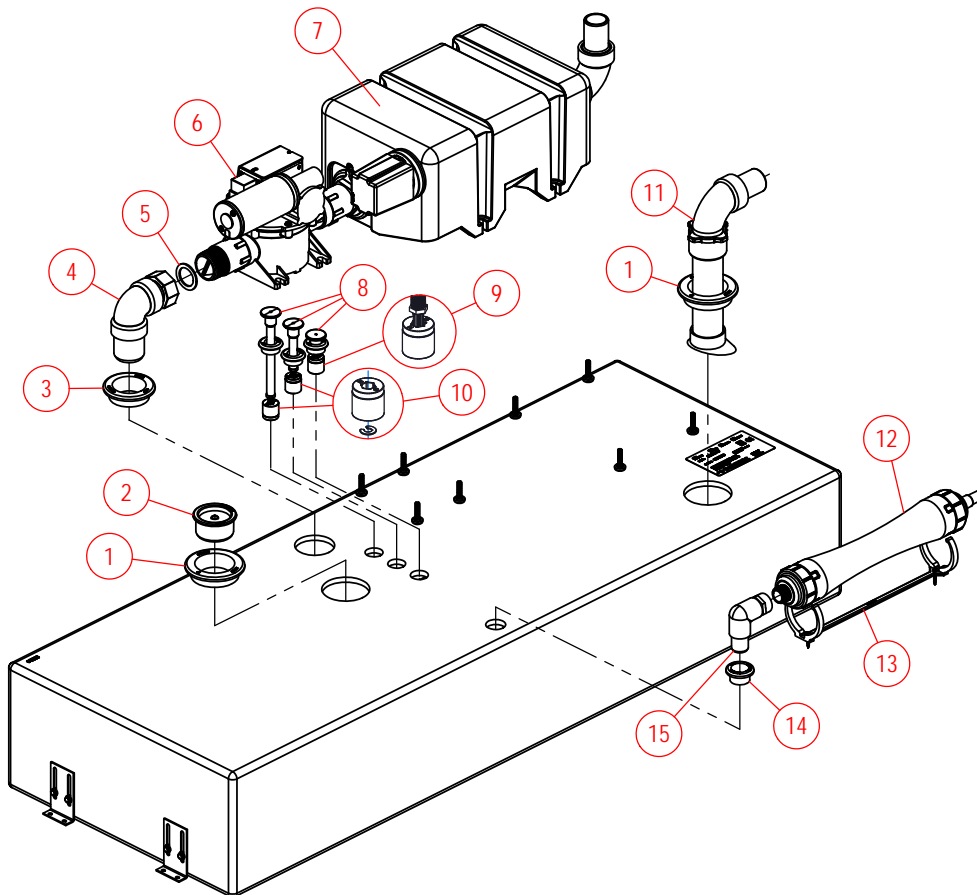

PARTS LIST: 37 GAL HOLDING TANK - 322503707

ITEM	PART NO	LEGACY NO & DESCRIPTION
1	385311110	385311110 - 2" SEALING GROMMET
2	9108554455	313255247 - TANKSAVER Includes 2" Sealing Grommet
3	385311111	385311111 - 1 1/2" SEALING GROMMET
4	385311092	385311092 - 90° INLET ELBOW w/SLIP NUT
5	385311233	385311233 - 1 1/2" SLIP SEAL REPLACEMENT
6	385310842	385310842 - 12VDC SHUTDOWN RELAY/BACKET Includes Mounting Screws
7	N/A	N/A - LOW PROFILE VG w/SHUTDOWN RELAY See Low-Profile VG Parts List
8	385311586	385311586 - TANK LEVELS w/DT CONNECTOR Includes Sealing Grommets

ITEM	PART NO	LEGACY NO & DESCRIPTION
9	385230268	385230268 - THREADED STEM/FLOAT REP'L
10	385311103	385311103 - TANK LEVEL FLOAT & LOCK RING
11	385311587	385311587 - DIPTUBE ASSY w/90° EXT'D ELBOW Includes 2" Sealing Grommet
12	9108823047	309311001 - VENT FILTER REPLACEMENT
13	385311106	385311106 - VENT FILTER MOUNTING BRACKET Includes Mounting Hardware
14	385311112	385311112 - 3/4" SEALING GROMMET
15	385311091	385311091 - 3/4" VENT FILTER ELBOW FITTING Includes Sealing Grommet

P/N: 600347512
REV: 03-07/21