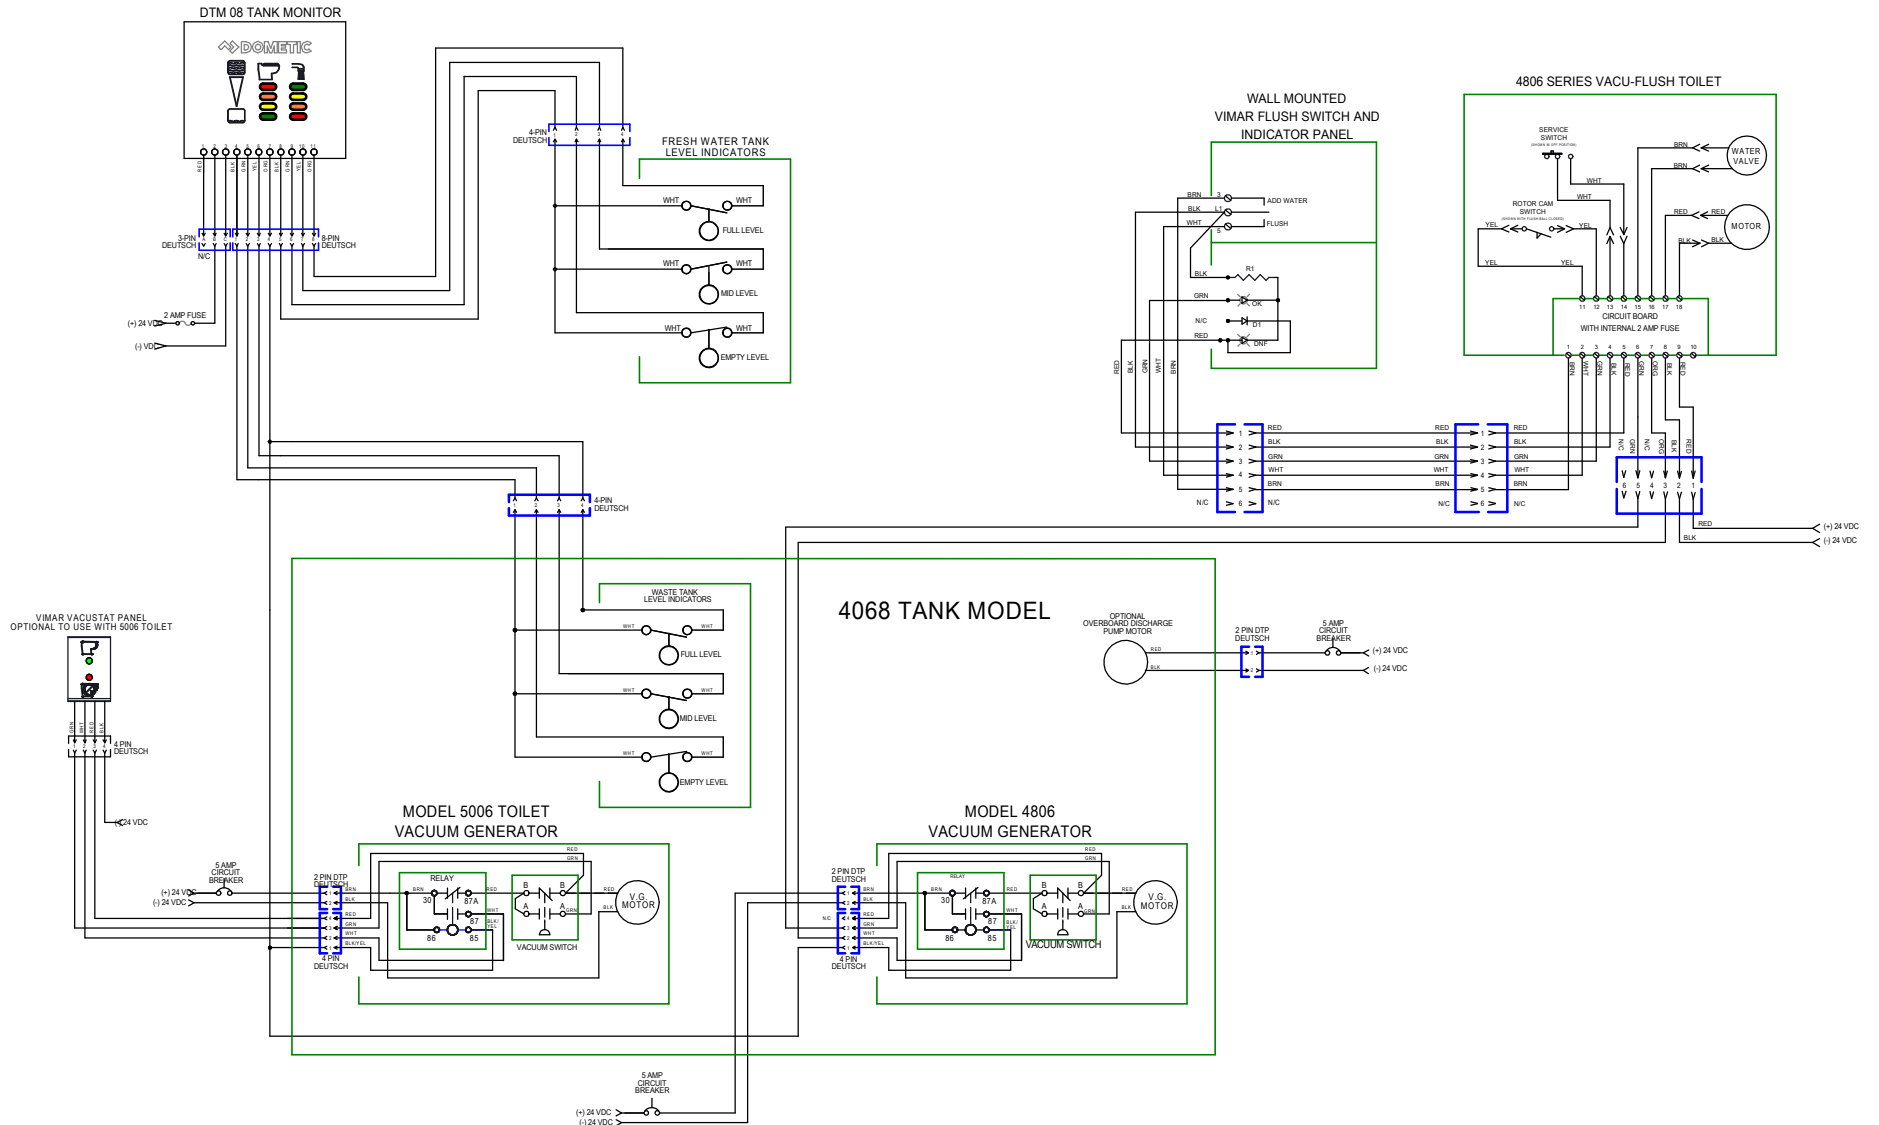

PARTS LIST: 4068 HOLDING TANK - 322406809 & 322406813

P/N: 600345997
REV: 03-09/17

WIRING DIAGRAM DWG REF.:
346578

PARTS LIST: HTS 80 LPVG12/T12 OR 24/TW4

ITEM	PART NUMBER & DESCRIPTION
1	385311164 - 1/2" SEALING GROMMET
2	385311103 - REED SWITCH FLOAT & LOCK RING KIT
3	385311104 - LEVEL INDICATOR 5 1/2" Includes Item 1
4	N/A - See Pumps Parts List
5	313900101 - TANK FULL FLOAT Includes Item 3
6	313255247 - 1 1/2" TANKSAVER Includes Item 7
7	385311110 - 2" SEALING GROMMET
8	385311111 - 1 1/2" SEALING GROMMET
9	3853110926 - WIVEL ELBOW KIT Includes Item 8 & 14
10	385311272 - KIT, 1 1/2" CLOSED NIP (MACH'N)

ITEM	PART NUMBER & DESCRIPTION
11	385310087 - KIT, INLET ELBOW/UNISEALS Includes Item 8
12	N/A - See Vacuum Generator Parts List
13	385311660 - DIPTUBE KIT 24"
14	385311233 - KIT, SLIP SEAL 1/2" REP'L
15	385640370 - KIT, LH/RH THREAD ADAPTER
16	385310931 - KIT, QUICK CONNECT ELBOW Includes Item 14
17	385311251 - KIT, 90° ELBOW FITTING
18	385310939 - KIT, COM'P MTG INSERT HD TANK
19	385311073 - VENT ELBOW-BARBED
20	385311112 - 3/4" SEALING GROMMET