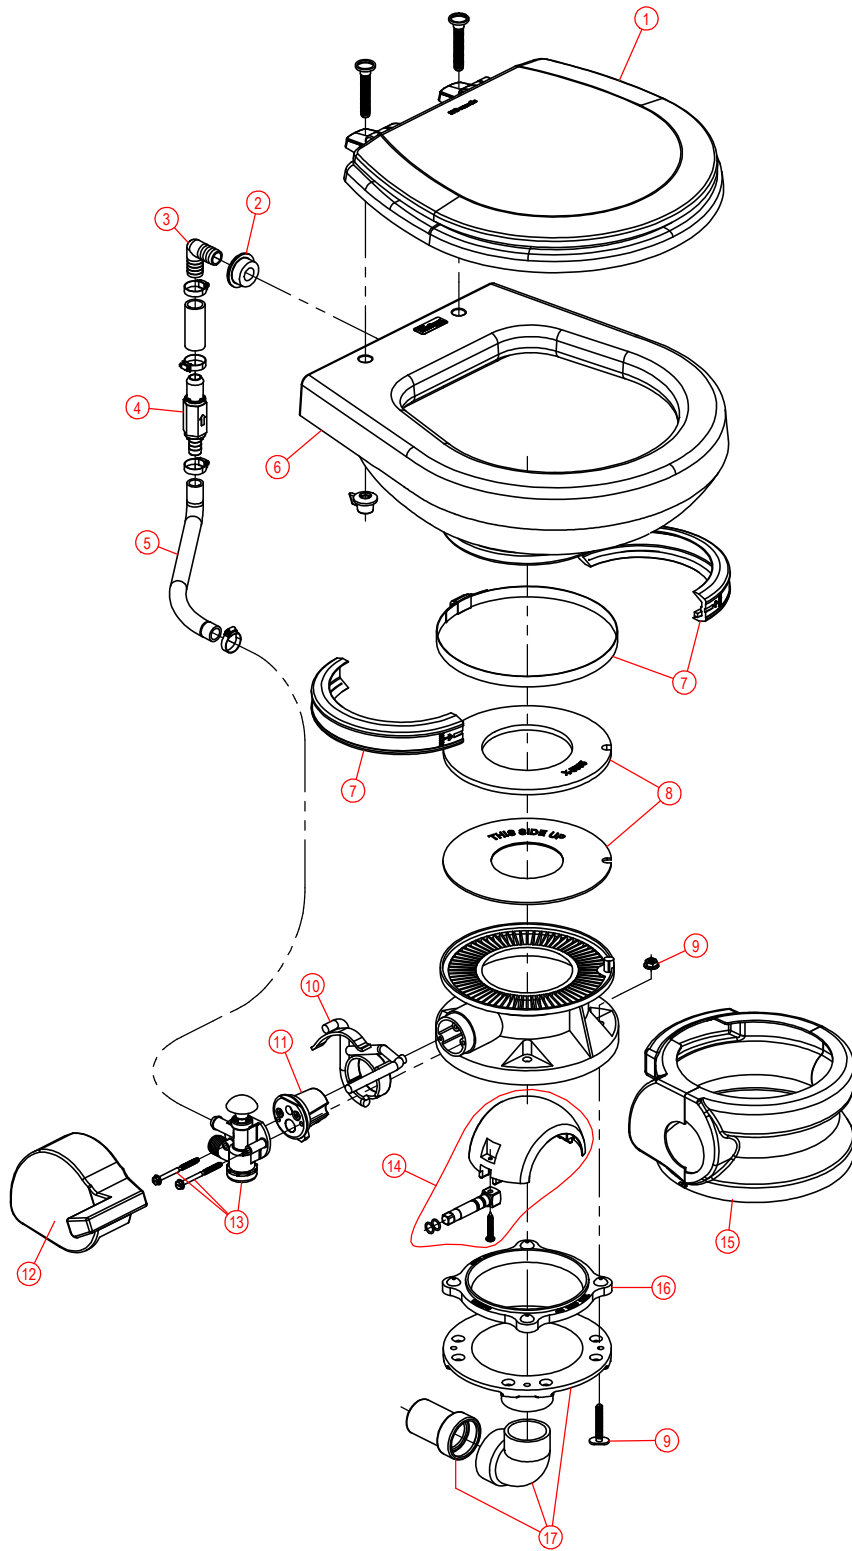

PARTS LIST: 5706 LOW-PROFILE VACUFLUSH TOILET

ITEM	PART NUMBER & DESCRIPTION
1	385344437 - SEAT/COVER - BONE Includes Mounting Hardware
2	385311164 - 1/2" SEALING GROMMET6C
3	385311770 - VENT ELBOW FITTING Includes Item 2
4	385311456 - BARBED CHECK VALVE REPLACEMENT Includes Item 2
5	385345377 - BOWL WATER SUPPLY HOSE Includes Hose Clamps
6	385310781 - BOWL KIT - BONE
7	385310048 - BOWL/BASE CLAMP KIT - BONE
8	385311462 - FLUSH BALL SEAL REPLACEMENT KIT
9	385310064 - BASE MOUNTING HARDWARE
10	385310579 - FLUSH LEVER & SPRING CARTRIDGE KIT Includes Item 11
11	385236096 - SPRING CARTRIDGE KIT
12	385310118 - PEDAL COVER - BONE
13	385314349 - WATER VALVE KIT Includes Mounting Screws
14	385318162 - FLUSH BALL, SHAFT & CARTRIDGE KIT-WHT Includes Item 11
15	385310109 - PEDESTAL COVER KIT - BONE
16	385310063 - FLOOR / BASE SEAL
17	385318864 - VACUFLUSH FUNNEL KIT Includes Items 9 & 16
18	385310133 - BASE KIT - BONE Includes Items 7-17

P/N: 60044964
REV: 02-08/16