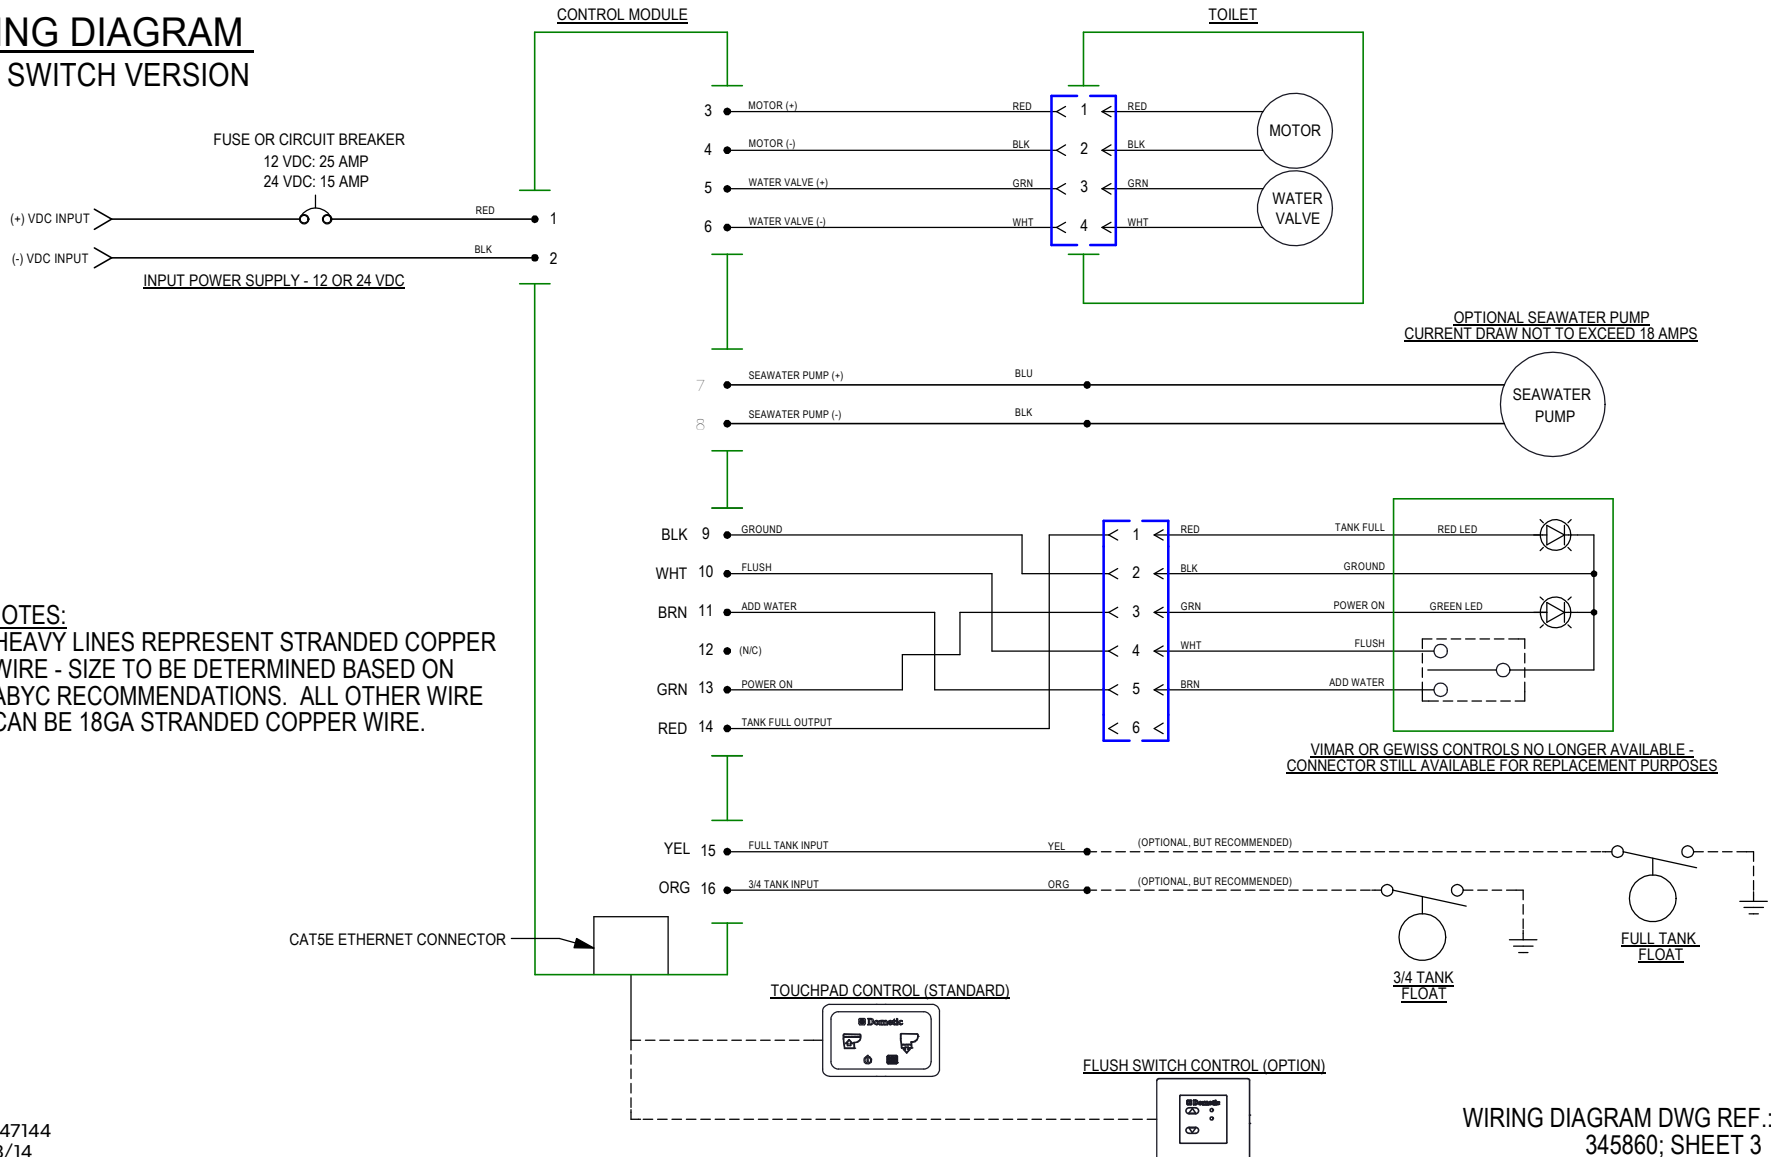

## WIRING DIAGRAM WALL SWITCH VERSION

**NOTES:**  
-HEAVY LINES REPRESENT STRANDED COPPER WIRE - SIZE TO BE DETERMINED BASED ON ABYC RECOMMENDATIONS. ALL OTHER WIRE CAN BE 18GA STRANDED COPPER WIRE.

P/N: 600347144  
REV: 02-08/14