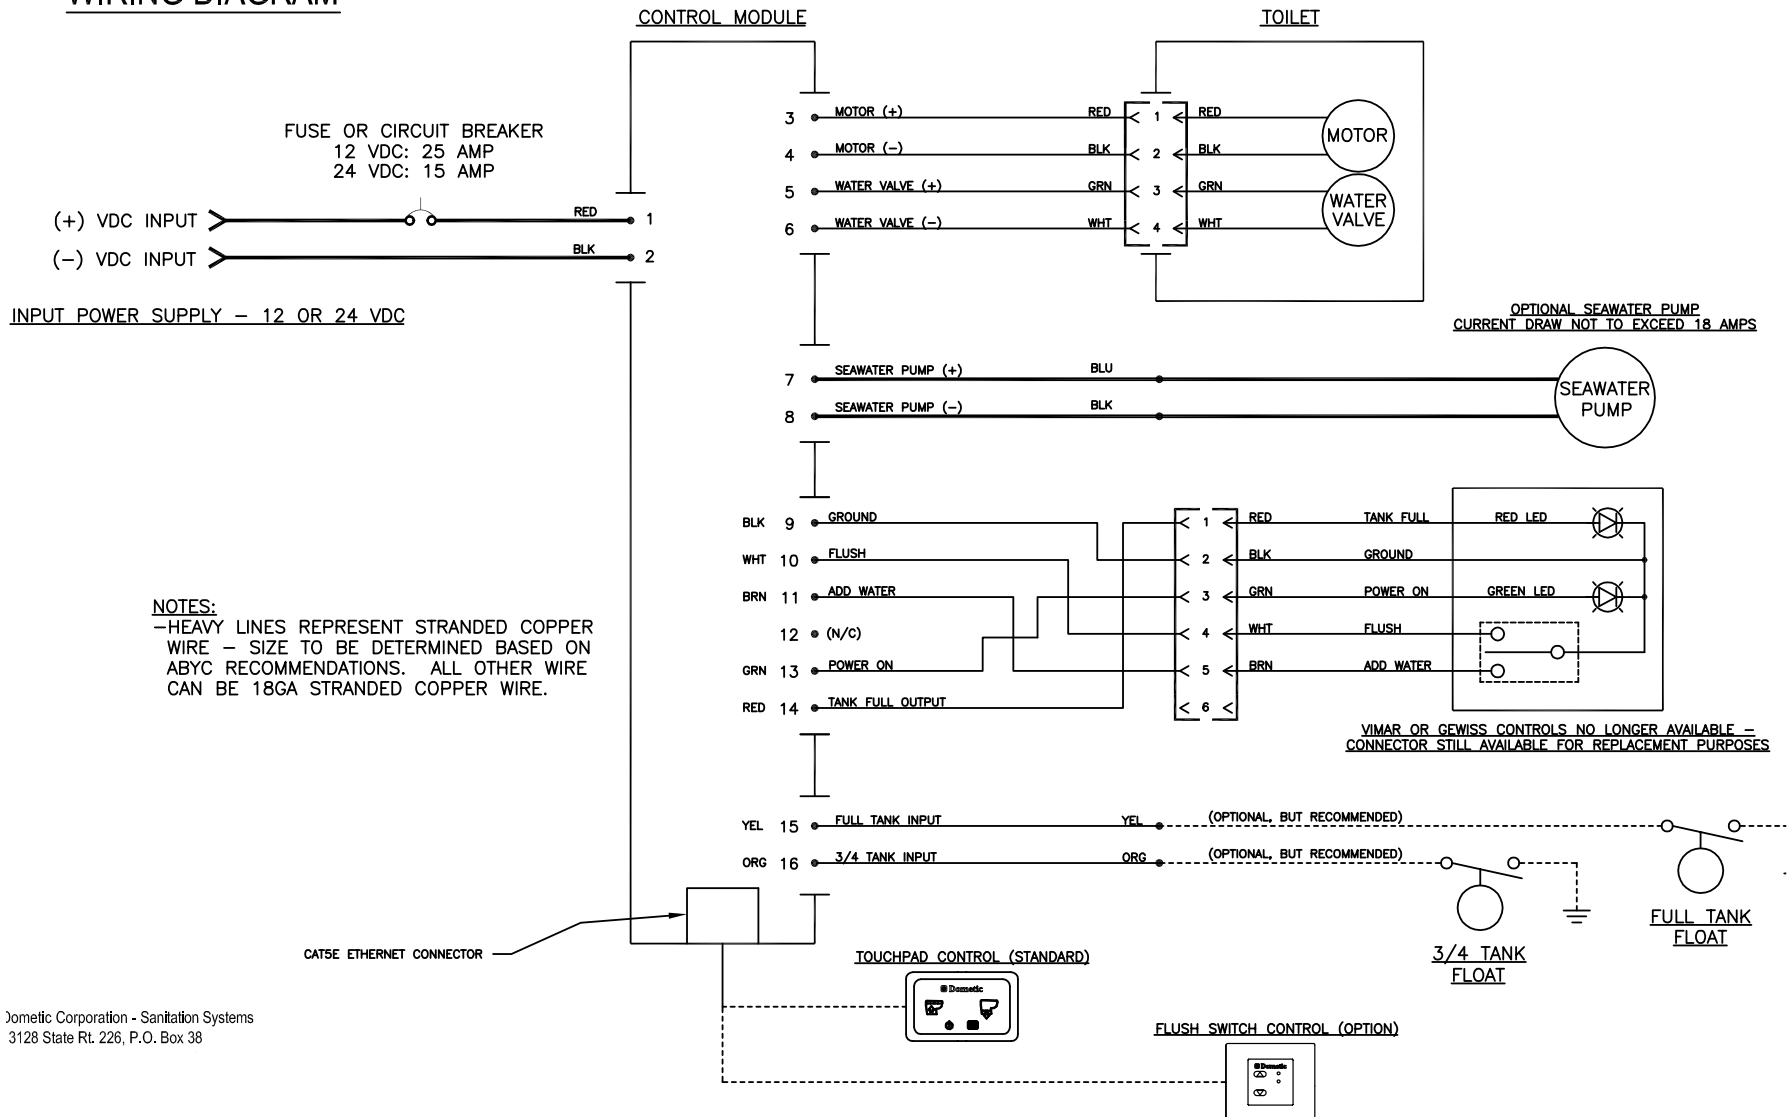

PARTS LIST: 8700 TALL SERIES W/FLUSH SWITCH

WIRING DIAGRAM

WALL SWITCH VERSION

WIRING DIAGRAM DWG REF.:
345860; SHEET 3

Domestic Corporation - Sanitation Systems
3128 State Rt. 226, P.O. Box 38

P/N: 600346355
REV: 08-01/15

PARTS LIST: 8920 MASTERFLUSH

ITEM	PART NO	LEGACY NO & DESCRIPTION
1	385311618 385311619	385311618 - SEAT/COVER SLOW-CLOSE KIT - WHITE 385311619 - SEAT/COVER SLOW-CLOSE KIT - BONE Includes Mounting Hardware
2	385880085	385880085 - CONTROL MODULE 12/24VDC (DBL)
3	385311378 385311379	385311378 - 4800/8900 LOW-PROFILE BOWL KIT-WHITE 385311379 - 4800/8900 LOW-PROFILE BOWL KIT-BONE
4	385311164	385311164 - 1/2" SEALING GROMMET
5	385880073	385880073 - CHECKVALVE REPLACEMENT
6	385880074 385880075	385880074 - WATER VALVE KIT - 12VDC 385880075 - WATER VALVE KIT - 24VDC
7	4471010089	385312198 - TOILET WTR SUP'Y HOSE
8	385311463	385311463 - BOWL MOUNTING HARDWARE KIT
9	385312149	385312149 - DISCHARGE TUBE REPLACEMENT KIT Includes Clamps & Anti-Siphon Valve
10	385880070	385880070 - DISCHARGE TUBE VALVE ADAPTER
11	385310076	385310076 - 1 1/2" CHECK VALVE KIT, 2pcs per Kit

ITEM	PART NO	LEGACY NO & DESCRIPTION
12	385311315	385311315 - 1 1/2" OUTLET FITTING
13	385880072	385880072 - 1" DISCHARGE FITTING
14	385880071	385880071 - 1 1/2" ELBOW DISCHARGE FITTING
15	385880083	385880083 - MOTOR/PUMP MOUNTING STRAP
16	385880068 385880069	385880068 - MOTOR/MACERATOR ASSY - 12VDC 385880069 - MOTOR/MACERATOR ASSY - 24VDC
17	385880069	385312138 - BOWL TRANSITION ADAPTER KIT Includes Bowl Seal & Mounting Hardware
18	385312138	385312137 - BOWL ADAPTER SEAL REPLACEMENT Includes Mounting Hardware
19*	9108782202	313409010 - DOMETIC FLUSH CONTROL - GRAY Includes Connector Cable Kit 385880082
20*	9108554488 9108554489	313600021 - DOMETIC TOUCHPAD FLUSH SWITCH - WHT 313600022 - DOMETIC TOUCHPAD FLUSH SWITCH - BLK Includes Connector Cable Kit 385880082

*Optional Accessories; Not Included With Every Model