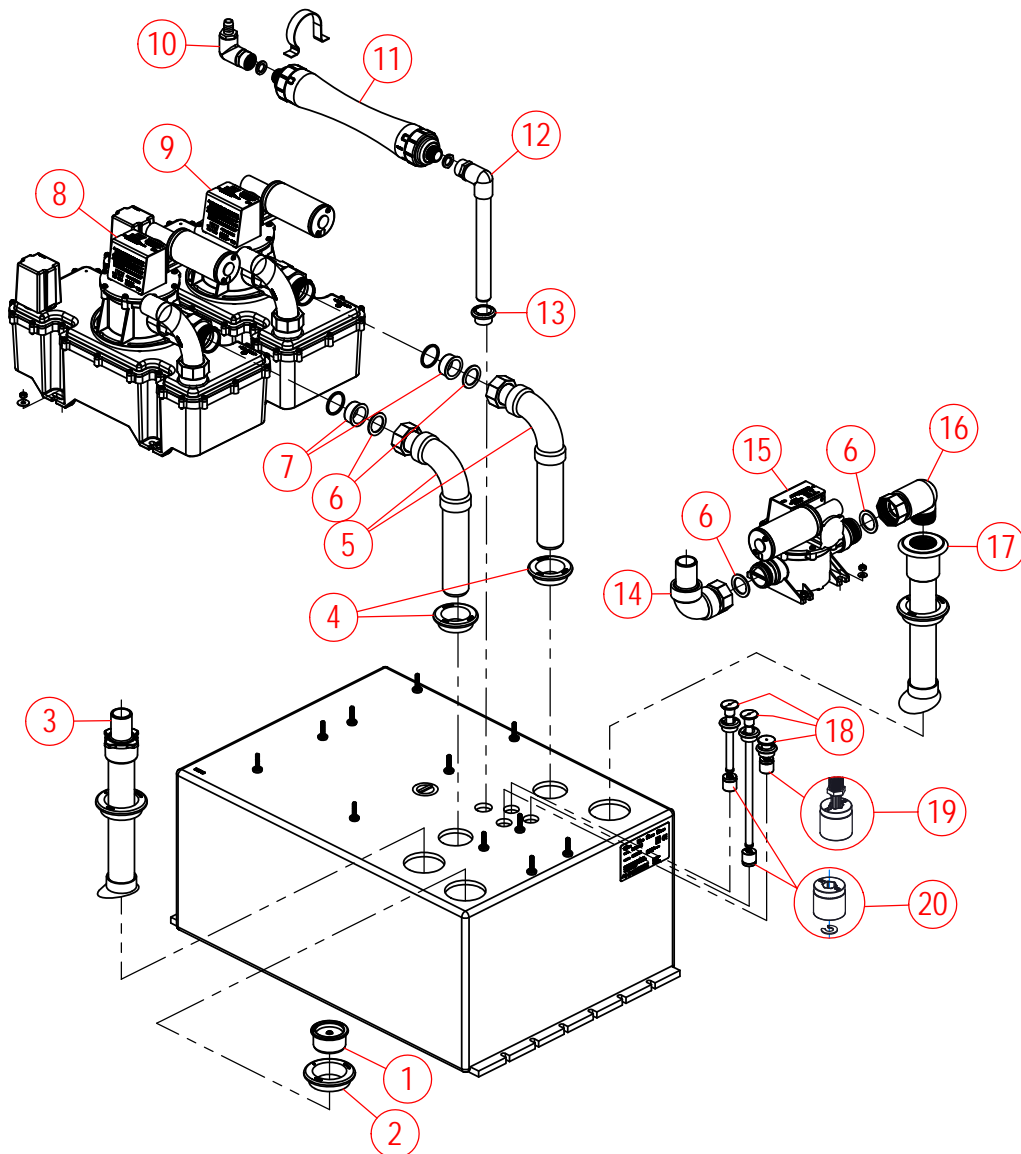

PARTS LIST: 4040 HOLDING TANK - 322404005 & 322404008

ITEM	PART NO	LEGACY NO & DESCRIPTION
1	9108554455	313255247 - TANKSAVER Includes 2" Sealing Grommet
2	385311110	385311110 - 2" SEALING GROMMET
3	385311584	385311584 - DISCHARGE FIT'G STRAIGHT Includes 2" Sealing Grommet
4	385311111	385311111 - 1 1/2" SEALING GROMMET
5	385311306	385311306 - VG4 OUTLET ELBOW ASSEMBLY Includes Sealing Grommet & Adapter
6	385311233	385311233 - 1 1/2" SLIP SEAL REPLACEMENT
7	385311237	385311237 - SLIP SEAL ADAPTER FITTING
8	N/A	N/A - VACUUM GENERATOR 4 See Vacuum Generator Parts List
9	N/A	N/A - VACUUM GENERATOR 4 See Vacuum Generator Parts List
10	4471008225	385311491.RPL - VENT FIL'T BARBED ELBOW
11	9108849515	309311004 - VENT FILTER REPL CARTRIDGE

ITEM	PART NO	LEGACY NO & DESCRIPTION
12	4471008226	385311588.RPL - EXTENDED VENT FIL'T ELBOW Includes Mtg Strap & Sealing Grommet
13	385311112	385311112 - 3/4" SEALING GROMMET
14	385311338	385311338 - 1 1/2" ELBOW FIT'G w/SLIP NUT Includes Slip Seal
15	N/A	N/A - DISCHARGE PUMP See Discharge Pump Parts List
16	4471008224	385311328.RPL - THR'D SLIPNUT ELBOW FIT'G Includes Slip Seal
17	385310660	385310660 - DIPTUBE ASSY w/THREADED FITTING Includes Sealing Grommet
18	385311102	385311102 - TANK LEVELS w/DT CONNECTOR Includes Sealing Grommets
19	385230268	385230268 - THREADED STEM/FLOAT REPL
20	385311103	385311103 - TANK LEVEL FLOAT & LOCK RING

P/N: 600345677
REV: 04-01/22