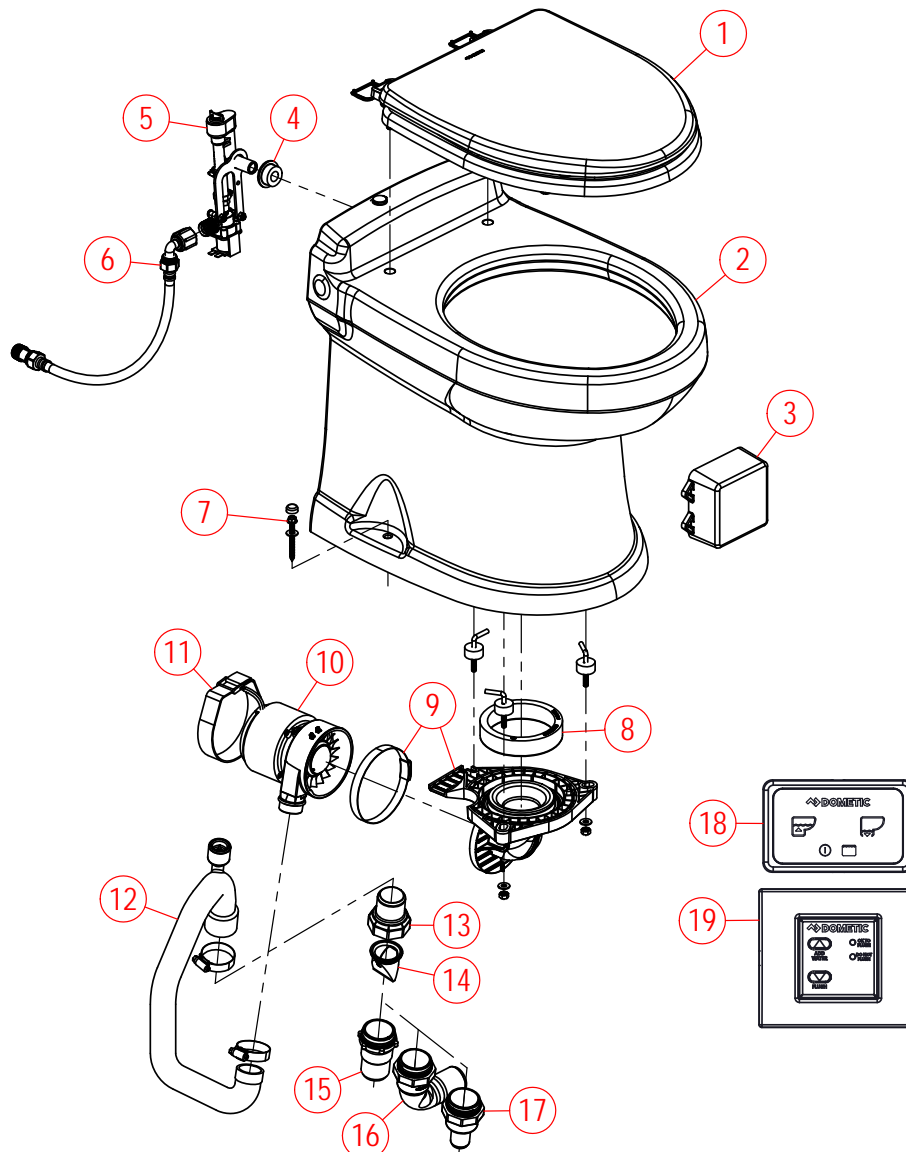

ITEM	PART NO	LEGACY NO & DESCRIPTION
10	385880068	385880068 - MOTOR/MACERATOR ASSY - 12VDC
	385880069	385880069 - MOTOR/MACERATOR ASSY - 24VDC
11	385880083	385880083 - MOTOR/PUMP MOUNTING STRAP
12	385312139	385312139 - DISCHARGE TUBE REPLACEMENT KIT Includes Clamps & Anti-Siphon Valve
13	385880070	385880070 - DISCHARGE TUBE VALVE ADAPTER
14	385310076	385310076 - 1 1/2" CHECK VALVE KIT, 2pcs per Kit
15	385311315	385311315 - 1 1/2" OUTLET FITTING
16	385880071	385880071 - 1 1/2" ELBOW DISCHARGE FITTING
17	385880072	385880072 - 1" DISCHARGE FITTING
18	9108554489	313600022 - DOMETIC TOUCHPAD FLUSH SWITCH - BLACK Includes Connector Cable Kit 385880082
19	9108782202	313409010 - DOMETIC FLUSH CONTROL - GRAY Includes Connector Cable Kit 385880082

P/N: 600347460
REV: 07-11/23