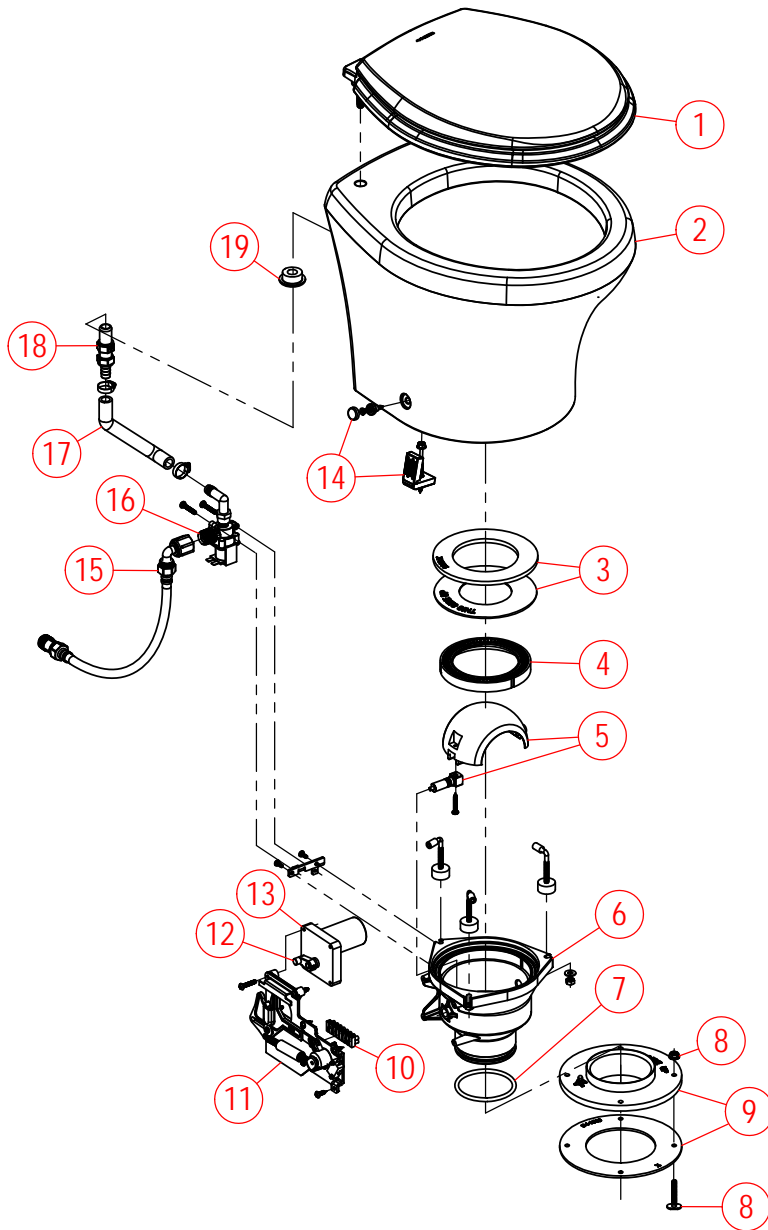

PARTS LIST: 4811 MODEL - 302481110

ITEM	PART NO	LEGACY NO & DESCRIPTION
1	385311694	385311694 - SEAT/COVER WOOD - WHITE Includes Mounting Hardware
2	385311378	385311378 - 4800/8900 LOW-PROFILE BOWL KIT-WHITE
3	385311009	385311009 - FLUSH BALL SEAL REP'L KIT Includes Base Mtg Hardware
4	385311292	385311292 - BASE FLUSH BALL RING KIT
5	385310969	385310969 - FLUSH BALL/SHAFT REP'L KIT
6	385311874	385311874 - '11 PLUG-IN BASE KIT - 12VDC Complete Assy; Excludes Ceramic Bowl & Seat
7	385311294	385311294 - BASE O'RING REP'L KIT
8	385310064	385310064 - FLOOR FLANGE MTG HARDWARE
9	385311013	385311013 - FLOOR FLANGE ADAPTER KIT Includes Mounting Hardware
10	4471007413	385311873.RPL - WIRING CONTROL HARNESS
11	385311394	385311394 - FLUSH MECHANISM w/MTG BRACKET Includes Flush Switch, Cam & Linkage
12	385311299	385311299 - MOTOR DRIVE ARM REP'L KIT
13	385311300 385311390	385311300 - MOTOR REPLACEMENT KIT - 12VDC 385311390 - MOTOR REPLACEMENT KIT - 24VDC Includes Flush Cam
14	385311463	385311463 - BOWL MOUNTING HARDWARE KIT
15	4471010089	385312198 - TOILET WTR SUP'Y HOSE
16	385311545	385311545 - WATER VALVE KIT - 12VDC
17	4471010107	385312200 - BOWL SUPPLY HOSE Includes Hose Clamps
18	385311456	385311456 - BARBED CHECK VALVE REP'L Includes Sealing Grommet
19	385311164	385311164 - 1/2" SEALING GROMMET
20	385311702	385311702 - DFST FLUSH SWITCH PANEL

P/N: 600346667
REV: 03-05/23