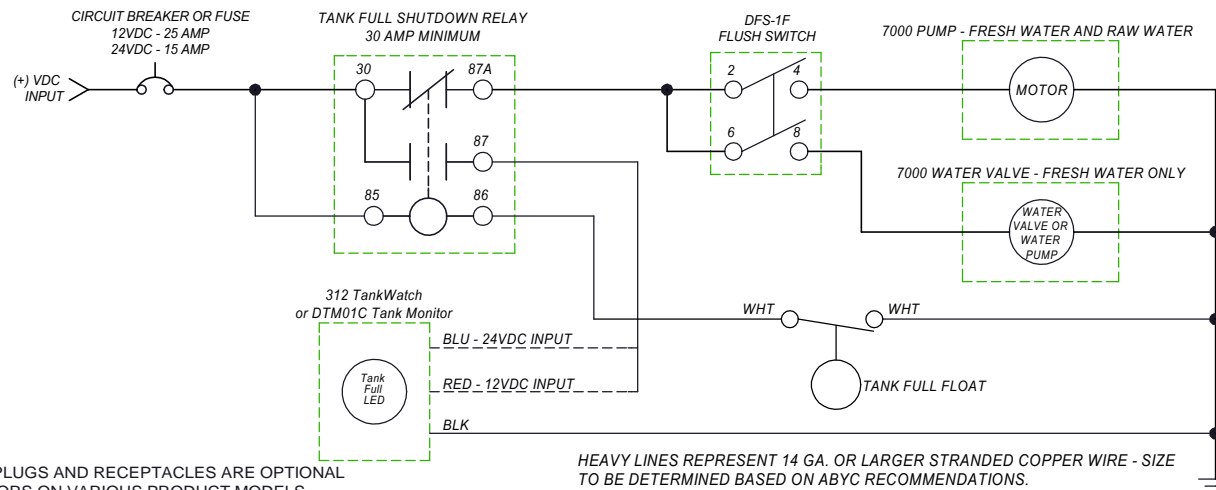

7000 SERIES FRESH/RAW WATER WIRING DIAGRAM - WITH TANK FULL RELAY

NOTE: DEUTSCH/AMP PLUGS AND RECEPTACLES ARE OPTIONAL ELECTRICAL CONNECTORS ON VARIOUS PRODUCT MODELS. YOUR INSTALLED MODEL MAY OR MAY NOT HAVE DEUTSCH/AMP ELECTRICAL CONNECTORS. OEM SUPPLIED WIRING CAN ALSO VARY IN COLOR.

HEAVY LINES REPRESENT 14 GA. OR LARGER STRANDED COPPER WIRE - SIZE TO BE DETERMINED BASED ON ABYC RECOMMENDATIONS.

ALL OTHER WIRE CAN BE 18 GA. STRANDED COPPER.

WIRING DIAGRAM DWG REF.:
346612; SHEET 49.