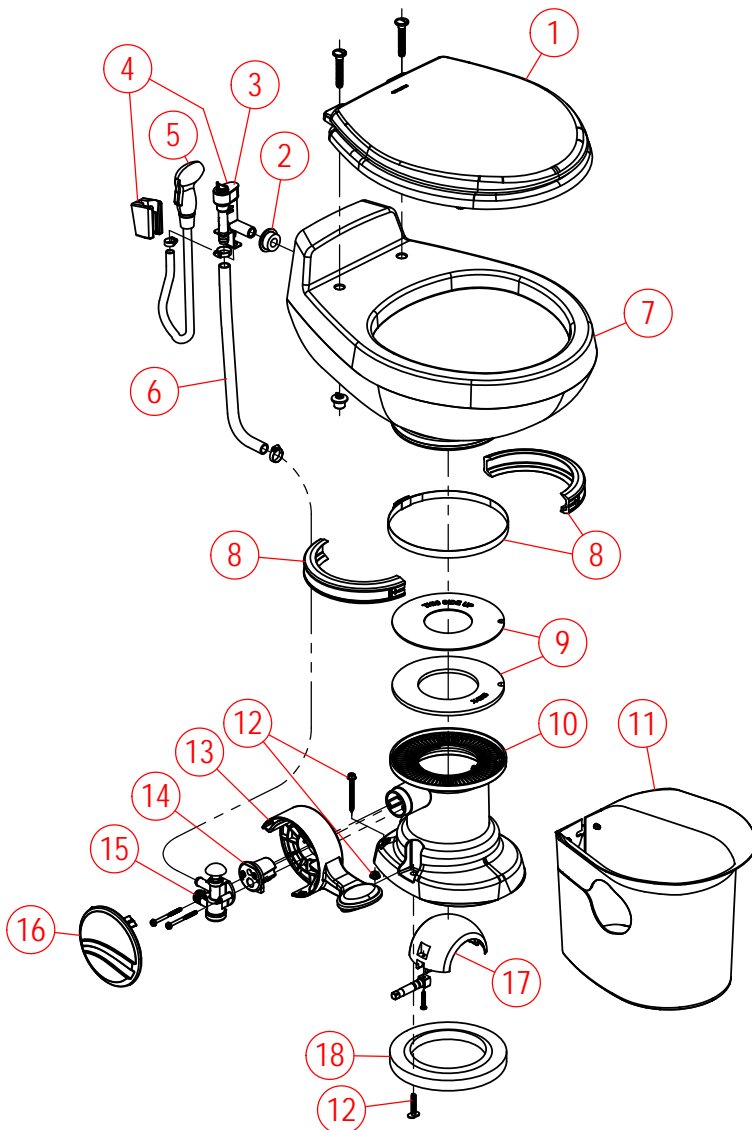

PARTS LIST: 510H & 510H-PS TALL GRAVITY TOILET

ITEM PART NUMBER & DESCRIPTION

1	385343829 - SEAT/COVER - WHITE 385343831 - SEAT/COVER - BONE Includes Mounting Hardware
2	385311164 - 1/2" SEALING GROMMET
3	385230335 - VACUUM BREAKER KIT (for sprayer option) 385316906 - VACUUM BREAKER KIT; WITHOUT SPRAYER Includes Sealing Grommet
4*	385319056 - Hand Spray KIT w/VAC BREAKER - CHROME Includes Grommet, Vac Breaker & Sprayer Brkt
5*	385310809 - Hand SprayER - CHROME Includes Mounting Bracket
6	385340177 - BOWL WATER SUPPLY HOSE Includes Hose Clamps
7	385310739 - CERAMIC BOWL KIT - WHITE 385310740 - CERAMIC BOWL KIT - BONE
8	385310048 - BOWL/BASE CLAMP KIT - BONE Includes Base to Bowl Band Clamp
9	385311462 - REPLACEMENT FLUSH BALL SEALS
10	385311128 - 510H BASE KIT Excludes Bowl; Seat; Vacuum Breaker Assy
11	385311540 - BASE SHROUD - WHITE 385311541 - BASE SHROUD - BONE
12	385311117 - TOILET MOUNTING HARDWARE
13	385311121 - PEDAL/CARTRIDGE KIT - WHITE 385311122 - PEDAL/CARTRIDGE KIT - BONE Includes Spring Cartridge & Pedal Cover
14	385310683 - SPRING CARTRIDGE KIT
15	385314349 - WATER VALVE KIT Includes Mounting Screws
16	385311179 - PEDAL COVER - WHITE 385311180 - PEDAL COVER - BONE
17	385310954 - FLUSH BALL/SHAFT (BRASS) Includes Pedal Spring Cartridge
18	385311267 - FLOOR FLANGE SEAL

* Optional Accessories Not Sold With Every Model