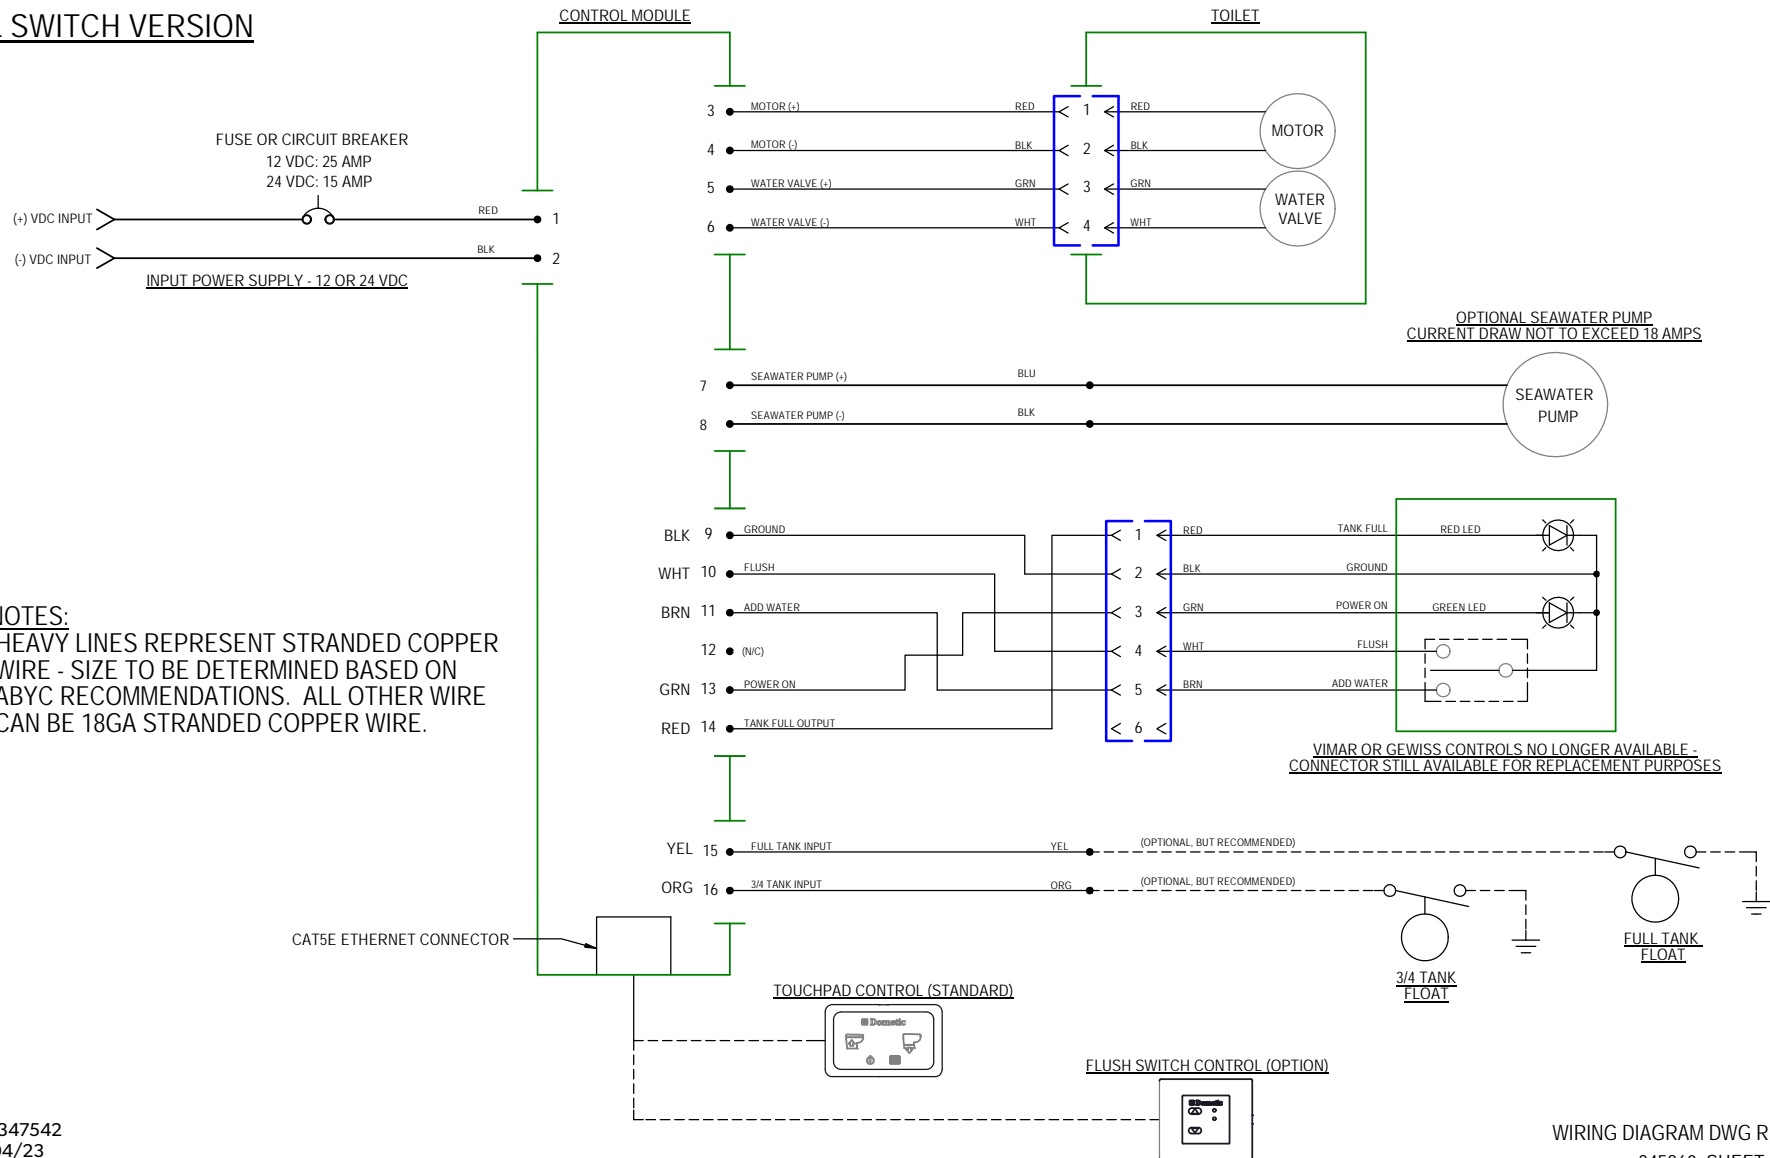

PARTS LIST: 8640 MASTERFLUSH TOILET - 304864022

WIRING DIAGRAM WALL SWITCH VERSION

NOTES:
-HEAVY LINES REPRESENT STRANDED COPPER WIRE - SIZE TO BE DETERMINED BASED ON ABYC RECOMMENDATIONS. ALL OTHER WIRE CAN BE 18GA STRANDED COPPER WIRE.

P/N: 600347542
REV: 02-04/23

WIRING DIAGRAM DWG REF.:
345860; SHEET 3