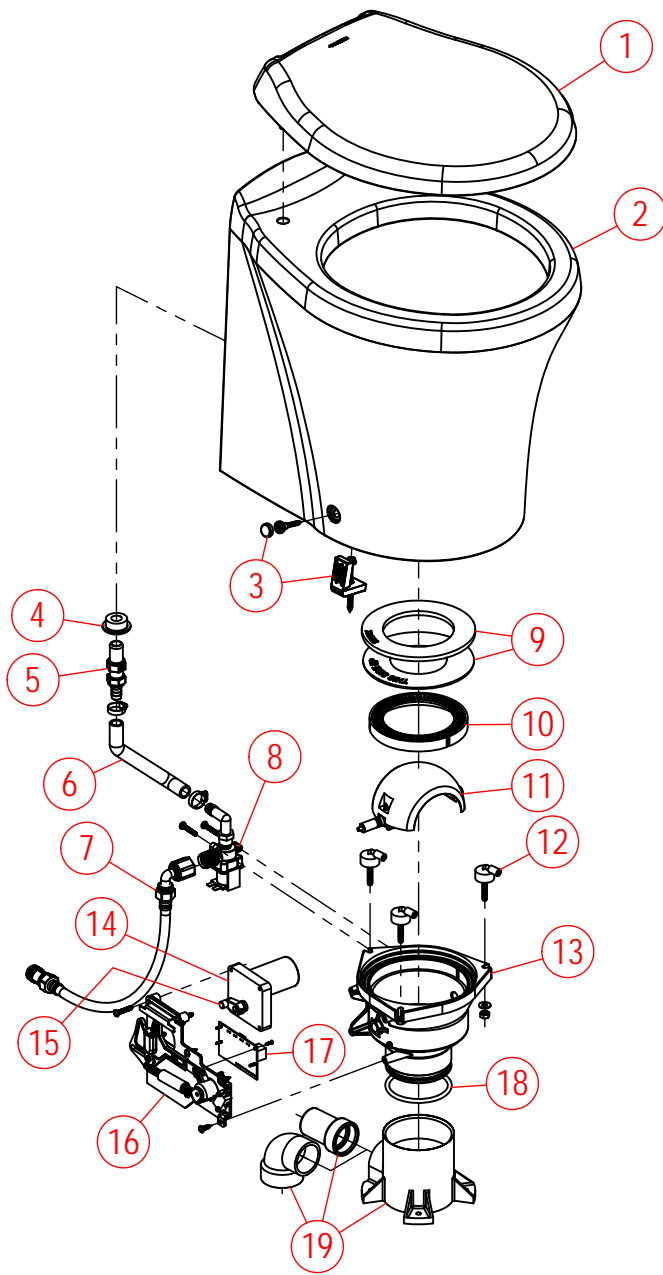

# PARTS LIST: 4648 MODEL

ITEM	PART NO	LEGACY NO & DESCRIPTION
1	385311618	385311618 - SEAT/COVER SLOW-CLOSE KIT - WHITE Includes Mounting Hardware
2	385311870	385311870 - 4600/8600 TALL BOWL KIT - WHITE
3	385311463	385311463 - BOWL MOUNTING HARDWARE KIT
4	385311164	385311164 - ½" SEALING GROMMET
5	385311456	385311456 - BARBED CHECK VALVE REP'L Includes Sealing Grommet
6	385311869	385311869 - BOWL SUPPLY HOSE Includes Hose Clamps
7	4471010089	385312198 - TOILET WTR SUP'Y HOSE
8	385311545 385311546	385311545 - WATER VALVE KIT - 12VDC 385311546 - WATER VALVE KIT - 24VDC
9	385311009	385311009 - FLUSH BALL SEAL REP'L KIT Includes Base Mtg Hardware
10	385311292	385311292 - BASE FLUSH BALL RING KIT
11	385310969	385310969 - FLUSH BALL/SHAFT REP'L KIT
12	385311011	385311011 - BASE TO BOWL MTG HARDWARE
13	385311400	385311400 - '48 PLUG-IN BASE KIT - 24V Excludes Seat, Ceramic Bowl & Above Floor Adpt
14	385311390	385311390 - MOTOR REPLACEMENT KIT - 24VDC Includes Flush Cam
15	385311299	385311299 - MOTOR DRIVE ARM REP'L KIT
16	385311394	385311394 - VF FLUSH LINKAGE KIT-COMPLETE
17	385311690	385311690 - 12VDC & 24VDC CONTROL MODULE
18	385311294	385311294 - BASE O'RING REP'L KIT
19	385311056	385311056 - DISCHARGE ADAPTER KIT Includes Mounting Hardware