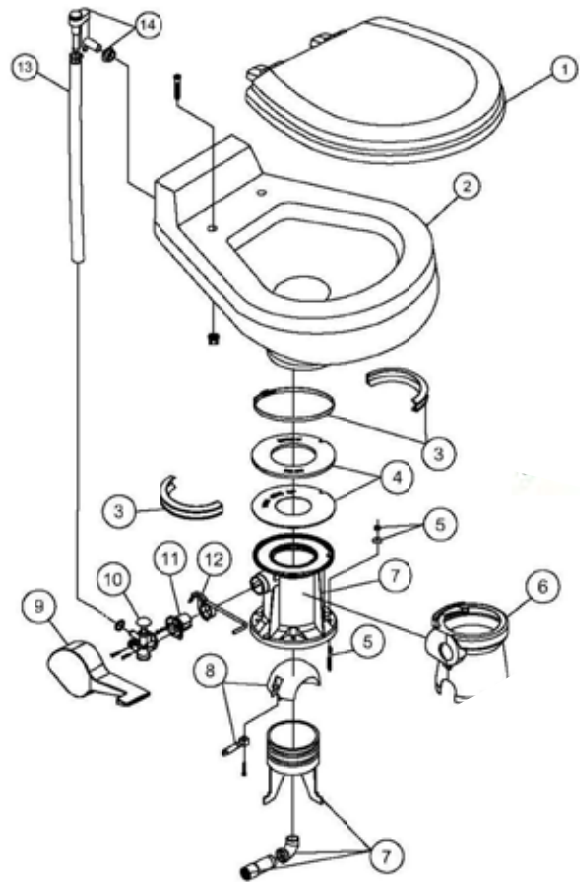

PARTS LIST: VACUFLUSH MODELS 1006, 1008, 1047, 1048, 1049

TOILET MODEL	DISCHARGE LOCATION
1006	THROUGH THE FLOOR
1008	THROUGH THE FLOOR
1047	OPPOSITE PEDAL
1048	REAR OF TOILET
1049	UNDER PEDAL

ITEM PART NUMBER & DESCRIPTION

1	385344436 - SEAT ASSEMBLY, WHITE 385344437 - SEAT ASSEMBLY, BONE
2	385310615 - CERAMIC BOWL KIT, WHITE 385310616 - CERAMIC BOWL KIT, BONE
3	385310025 - BAND & HALF CLAMP KIT - BONE 385310048 - BAND & HALF CLAMP KIT - WHITE
4	385311462 - SEAL REPLACEMENT, KIT
5	385310064 - MOUNTING HARDWARE (1006) 385316323 - MOUNTING HARDWARE (1008, 1047, 1048, 1049)
6	385310108 - PEDESTAL COVER KIT - WHITE (1006) 385310111 - PEDESTAL COVER KIT - WHITE (1008) 385310674 - PEDESTAL COVER KIT - WHITE (1047) 385310136 - PEDESTAL COVER KIT - WHITE (1048) 3853109041 - PEDESTAL COVER KIT - WHITE (1049) 385310109 - PEDESTAL COVER KIT - BONE (1006) 385310112 - PEDESTAL COVER KIT - BONE (1008) 3853106131 - PEDESTAL COVER KIT - BONE (1047) 385310137 - PEDESTAL COVER KIT - BONE (1048) 385310913 - PEDESTAL COVER KIT - BONE (1049) 385310600 - PEDESTAL COVER KIT - EBONY (1006) 385310173 - PEDESTAL COVER KIT - EBONY (1008) 385310746 - PEDESTAL COVER KIT - EBONY (1047) 385310174 - PEDESTAL COVER KIT - EBONY (1048) N/A - PEDESTAL COVER KIT - EBONY (1049)
7	385310132 - BASE KIT - WHITE (1006) 385310126 - BASE KIT - WHITE (1008) 385310665 - BASE KIT - WHITE (1047) 385310129 - BASE KIT - WHITE (1048) 385310911 - BASE KIT - WHITE (1049) 385310133 - BASE KIT - BONE (1006) 385310127 - BASE KIT - BONE (1008) 385310614 - BASE KIT - BONE (1047) 385310130 - BASE KIT - BONE (1048) 385310912 - BASE KIT - BONE (1049) 385310607 - BASE KIT - EBONY (1006) 385310171 - BASE KIT - EBONY (1008) N/A - BASE KIT - EBONY (1047) 385310172 - BASE KIT - EBONY (1048) N/A - BASE KIT - EBONY (1049) Includes Items 3-12
8	385318162 - KIT, BALL, SHAFT & CART - WHITE 385310177 - KIT, BALL, SHAFT & CART - EBONY Includes Item 11
9	385310117 - PEDAL COVER - WHITE (1006) 385310111 - PEDAL COVER - WHITE (1008, 1047, 1048, 1049) 385310118 - PEDAL COVER - BONE (1006) 385310115 - PEDAL COVER - BONE (1008, 1047, 1048, 1049) 385310593 - PEDAL COVER - EBONY (1006) 385310175 - PEDAL COVER - EBONY (1008, 1047, 1048, 1049)
10	385314349 - KIT, WATER VALVE
11	385236096 - KIT, SPRING CARTRIDGE
12	385310579 - KIT, LEVER/CART-BASE (1006) 38531057 - KIT, LEVER/CART-BASE (1008, 1047, 1048, 1049)
13	385340177 - HOSE, SUPPLY - BONE 385345377 - HOSE, SUPPLY - WHITE
14	385316906 - VACUUM BREAKER, KIT
15	385310063 - KIT, FLOOR FLANGE SEAL (1006)
16	385318864 - KIT, FUNNEL 506/806/706 (1006)
N/S	385318741 - KIT, FUNNEL '08 (1006)

P/N: 600344922
REV: 05/09