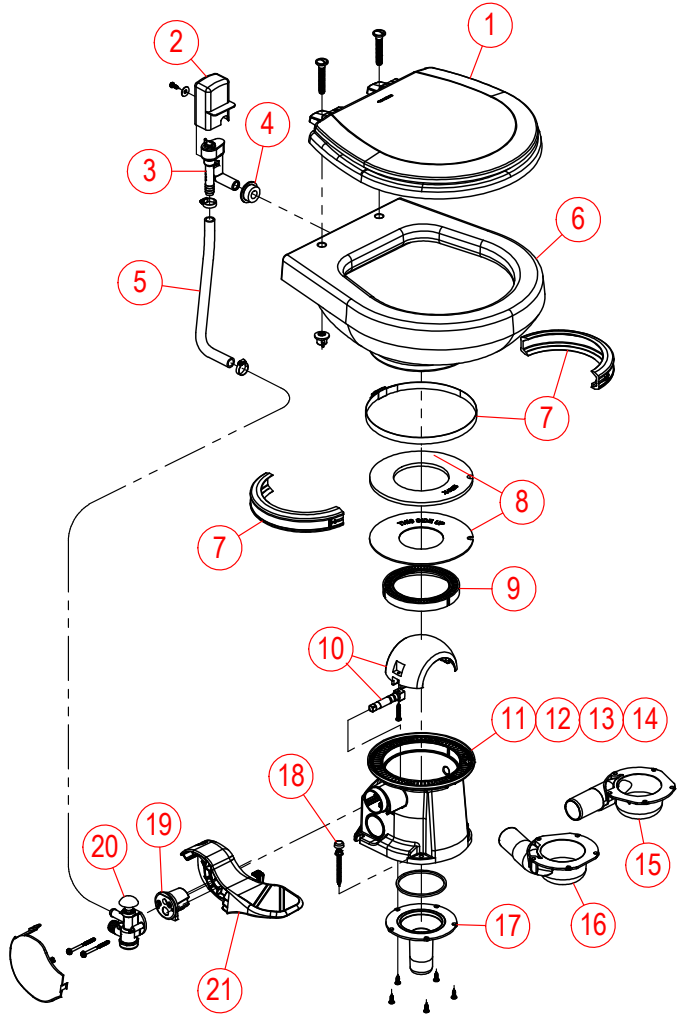

ITEM	PART NUMBER & DESCRIPTION
12	385310685 - 147 SERIES BASE KIT - WHITE 385310783 - 147 SERIES BASE KIT - BONE Excludes Seat; Vac Breaker; Bowl
13	385310686 - 148 SERIES BASE KIT - WHITE 385310784 - 148 SERIES BASE KIT - BONE Excludes Seat; Vac Breaker; Bowl
14	385310975 - 149 SERIES BASE KIT - WHITE 385310976 - 149 SERIES BASE KIT - BONE Excludes Seat; Vac Breaker; Bowl
15	385310936 - DISCHARGE KIT - 149 SERIES Includes Seal & Mounting Screws
16	385310680 - DISCHARGE KIT - 147/148 SERIES Includes Seal & Mounting Screws
17	385311713 - DISCHARGE KIT - 146 SERIES Includes Seal & Mounting Screws
18	385310679 - MOUNTING HARDWARE - WHITE 385310785 - MOUNTING HARDWARE - BONE
19	385310683 - SPRING CARTRIDGE KIT
20	385314349 - WATER VALVE KIT Includes Mounting Screws
21	385310682 - FLUSH PEDAL w/o LOCK-WHITE 385310762 - FLUSH PEDAL w/o LOCK-BONE Includes Spring Cartridge

P/N: 600345272
REV: 03-05/24