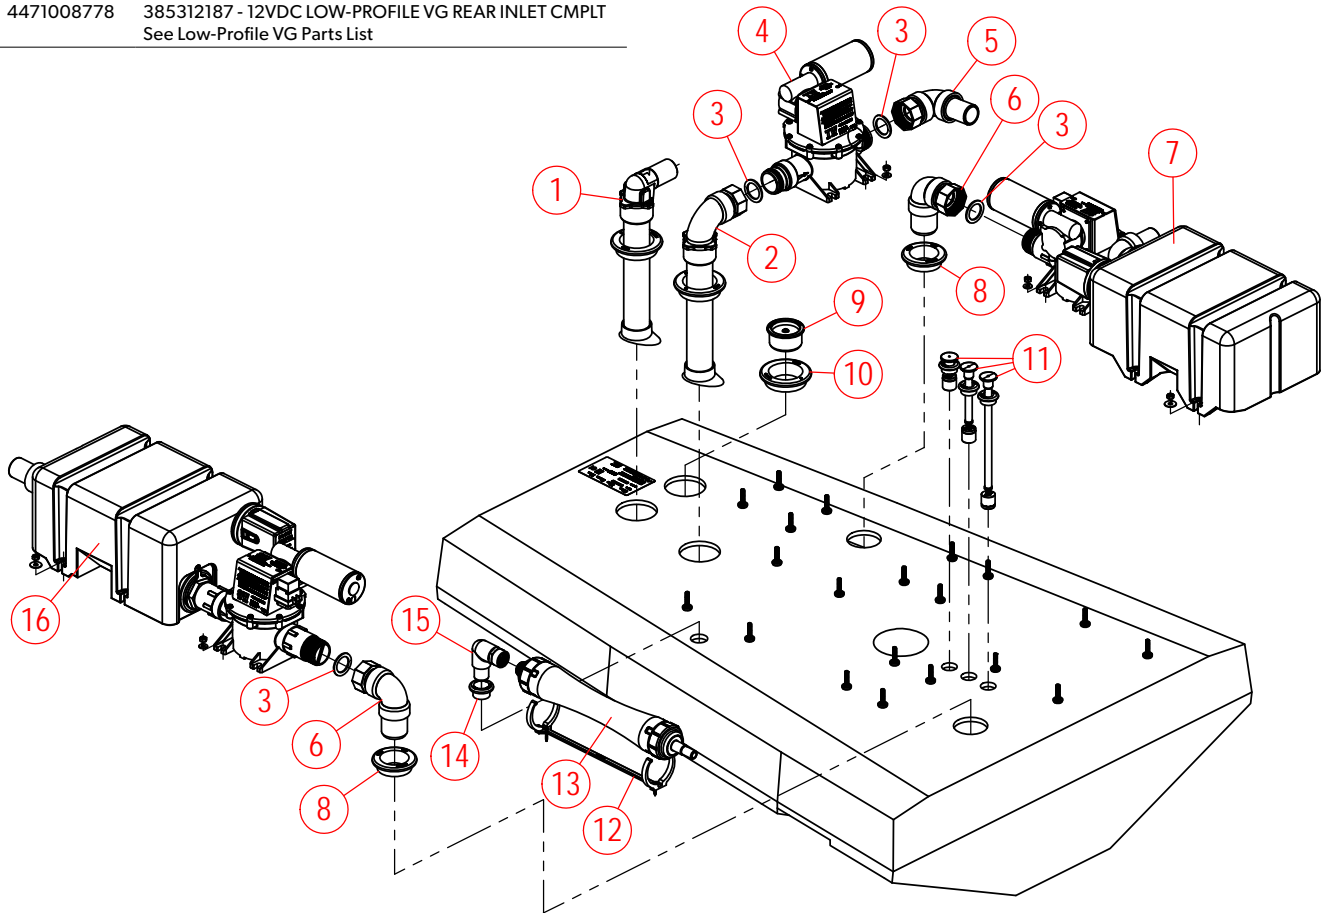

PARTS LIST: 60 GAL HOLDING TANK - 322806002

ITEM	PART NO	LEGACY NO & DESCRIPTION
1	385311573	385311573 - DISCHARGE FITTING w/90° ELBOW Includes 2" Sealing Grommet
2	4471004115	385311596.RPL - DISCHARGE FIT'G w/90° EL/SLIP NUT Includes 2" Sealing Grommet & Seal
3	385311233	385311233 -1 1/2" SLIP SEAL REPLACEMENT
4	N/A	N/A - DISCHARGE PUMP See Discharge Pump Parts List
5	385311338	385311338 -1 1/2" ELBOW FIT'G w/SLIP NUT Includes Slip Nut Seal
6	385311092	385311092 - 90° INLET ELBOW w/SLIP NUT
7	4471008779	385312188 - 12VDC LOW-PROFILE VG EL INLET CMLPT See Low-Profile VG Parts List
8	385311111	385311111 -1 1/2" SEALING GROMMET
9	9108554455	313255247 - TANKSAVER Includes 2" Sealing Grommet
10	385311110	385311110 - 2" SEALING GROMMET
11	4471008780	385312189 - TANK LEVELS w/DT CONNECTOR Includes Sealing Grommet
12	385311106	385311106 - VENT FILTER MOUNTING BRACKET Includes Mounting Hardware
13	9108849515	309311004 - VENT FILTER REPLACEMENT
14	385311112	385311112 - 3/4" SEALING GROMMET
15	385311091	385311091 - 3/4" VENT FILTER ELBOW FITTING Includes Sealing Grommet & Seal
16	4471008778	385312187 - 12VDC LOW-PROFILE VG REAR INLET CMLPT See Low-Profile VG Parts List

P/N: 600347654
REV: 01-05/22