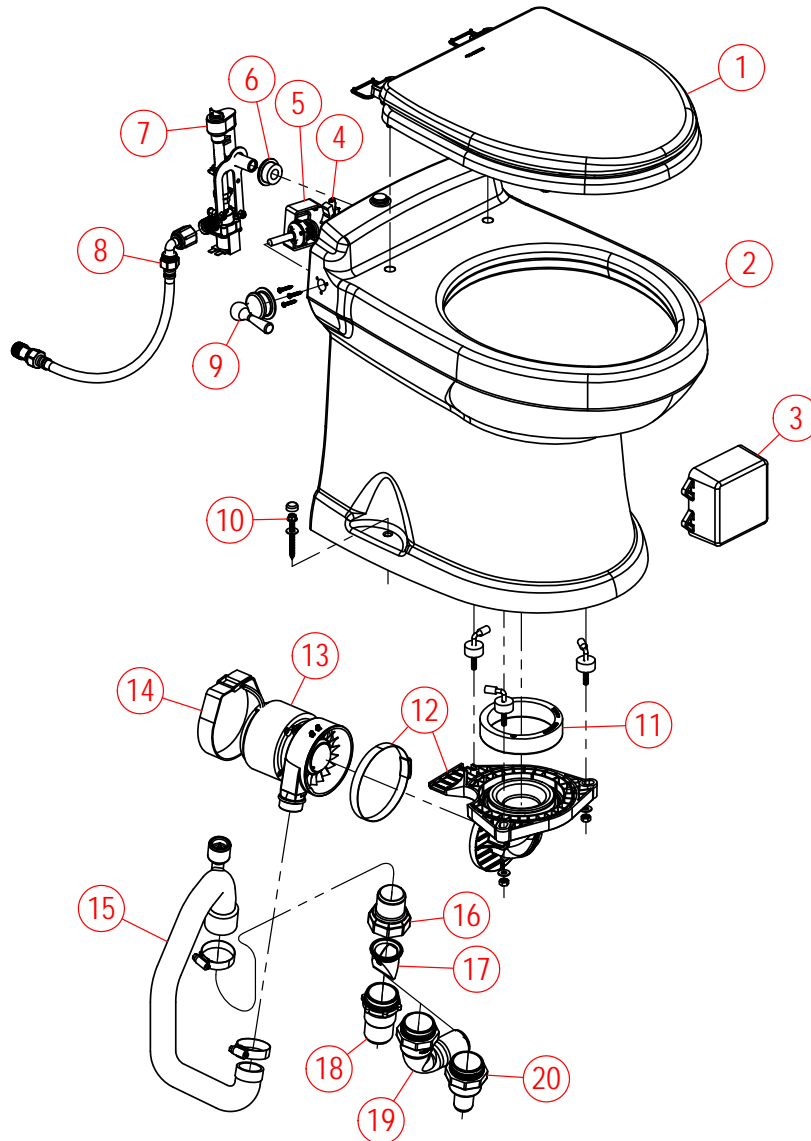

ITEM	PART NO	LEGACY NO & DESCRIPTION
11	385312137	385312137 - BOWL ADAPTER SEAL REPLACEMENT Includes Mounting Hardware
12	385312138	385312138 - BOWL TRANSITION ADAPTER KIT Includes Bowl Seal & Mounting Hardware
13	385880068 385880069	385880068 - MOTOR/MACERATOR ASSY - 12VDC 385880069 - MOTOR/MACERATOR ASSY - 24VDC
14	385880083	385880083 - MOTOR/PUMP MOUNTING STRAP
15	385312139	385312139 - DISCHARGE TUBE REPLACEMENT KIT Includes Clamps & Anti-Siphon Valve
16	385880070	385880070 - DISCHARGE TUBE VALVE ADAPTER
17	385310076	385310076 - 1 1/2" CHECK VALVE KIT, 2pcs per Kit
18	385311315	385311315 - 1 1/2" OUTLET FITTING
19	385880071	385880071 - 1 1/2" ELBOW DISCHARGE FITTING
20	385880072	385880072 - 1" DISCHARGE FITTING

P/N: 600347471
REV: 05-11/23