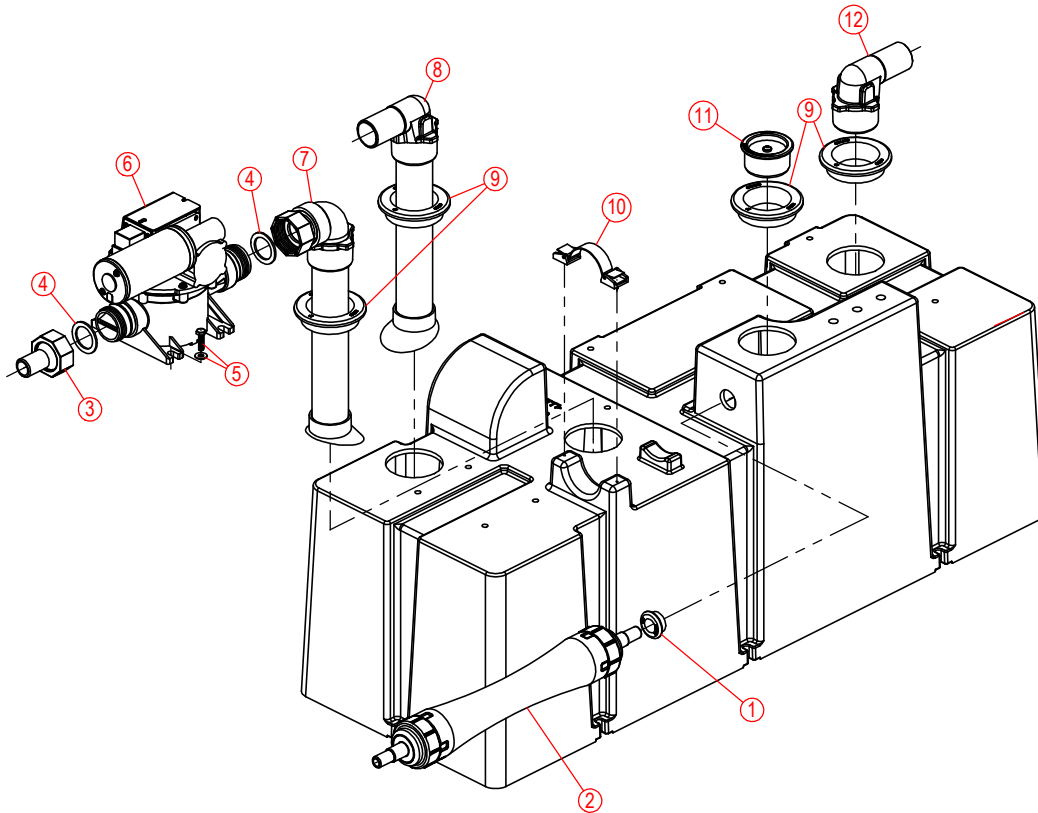

PARTS LIST: 27 GAL HOLDING TANK SYSTEM - 322002705

ITEM	PART NUMBER & DESCRIPTION
1	385311164 - 1/2" SEALING GROMMET
2	309311002 - VENT FILTER REPLACEMENT CARTRIDGE Order Kit 385312060 for Replacement Fittings
3	385311033 - 1" REDUCING ADAPTER Includes Item 4
4	385311233 - 1 1/2" SLIP SEAL REPLACEMENT
5	385311163 - PUMP MOUNTING HARDWARE
6	N/A - DISCHARGE PUMP See Discharge Pump Parts List
7	385311577 - DIPTUBE ASSY w/90° ELBOW & SLIP NUT Includes Items 4 & 9
8	385311573 - DIPTUBE ASSY w/90° ELBOW Includes Item 9
9	385311110 - 2" SEALING GROMMET
10	385310673 - VENT FILTER MOUNTING KIT
11	313255247 - TANKSAVER Includes Item 9
12	385311608 - 1 1/2" INLET ELBOW FITTING Includes Item 9

THIS TANK MODEL HAS LEVEL SENSORS SUPPLIED BY MONTEREY. DOMETIC IS NOT RESPONSIBLE FOR THE INSTALLATION AND PERFORMANCE OF THESE HOLDING TANK SENSORS.

P/N: 600346712
REV: 03-07/15