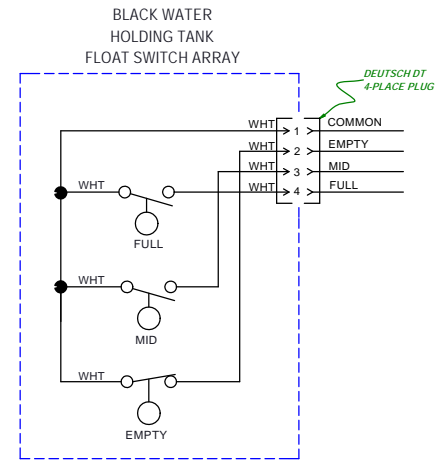

NOTE: ALL ITEMS INSIDE DASHED BLUE BOXES ARE SUPPLIED BY DOMETIC