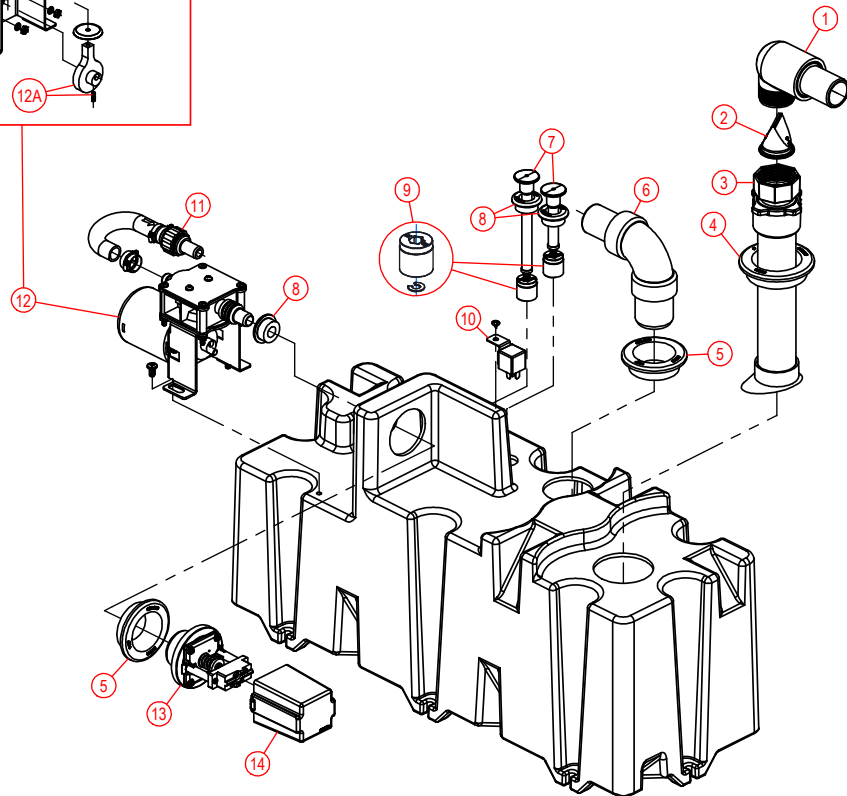

PARTS LIST: VACUUM HOLDING TANK - 317769212

ITEM PART NUMBER & DESCRIPTION

1	385311069 - 1 1/2" THREADED ELBOW HOSE ADAPTER
2	385311620 - 1 1/2" CHECK VALVE
3	385311421 - DIPTUBE ASSY W/SLIP NUT Includes Item 4
4	385311110 - 2" SEALING GROMMET
5	385311111 - 1 1/2" SEALING GROMMET
6	385310635 - 1 1/2" INLET ELBOW FITTING Includes Item 5
7	385312128 - TANK LEVELS Includes Item 8 & 9
8	385311164 - 1/2" SEALING GROMMET
9	385311103 - TANK LEVEL FLOAT & LOCK RING
10	385311774 - SHUTDOWN RELAY & HARNESS ASSEMBLY Includes Mounting Screw
11	385312125 - AIR PUMP CHECK VALVE Includes hose clamps
12	385310642 - AIR PUMP REPLACEMENT, COMPLETE Includes Items 12A, 12B, 12C, 12D
12A	385310631 - AIR PUMP CONNECTING ROD
12B	385310664 - MOTOR REPLACEMENT KIT (VHT6.5)
12C	385311040 - AIR PUMP VALVE REPLACEMENT KIT
12D	385311440 - AIR PUMP BODY REPLACEMENT KIT Includes Item 12C
13	385311436 - VACUUM SWITCH ASSEMBLY Includes Item 5
14	385311420 - VACCUM SWITCH COVER, BLACK

P/N: 600344831
REV: 02-12/17