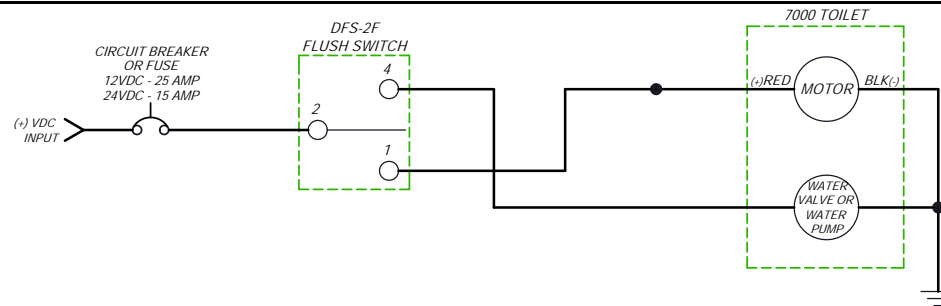

PARTS LIST: 7220 MODEL

7000 INT'L SERIES FRESH WATER WIRING DIAGRAM - WITHOUT TANK FULL RELAY