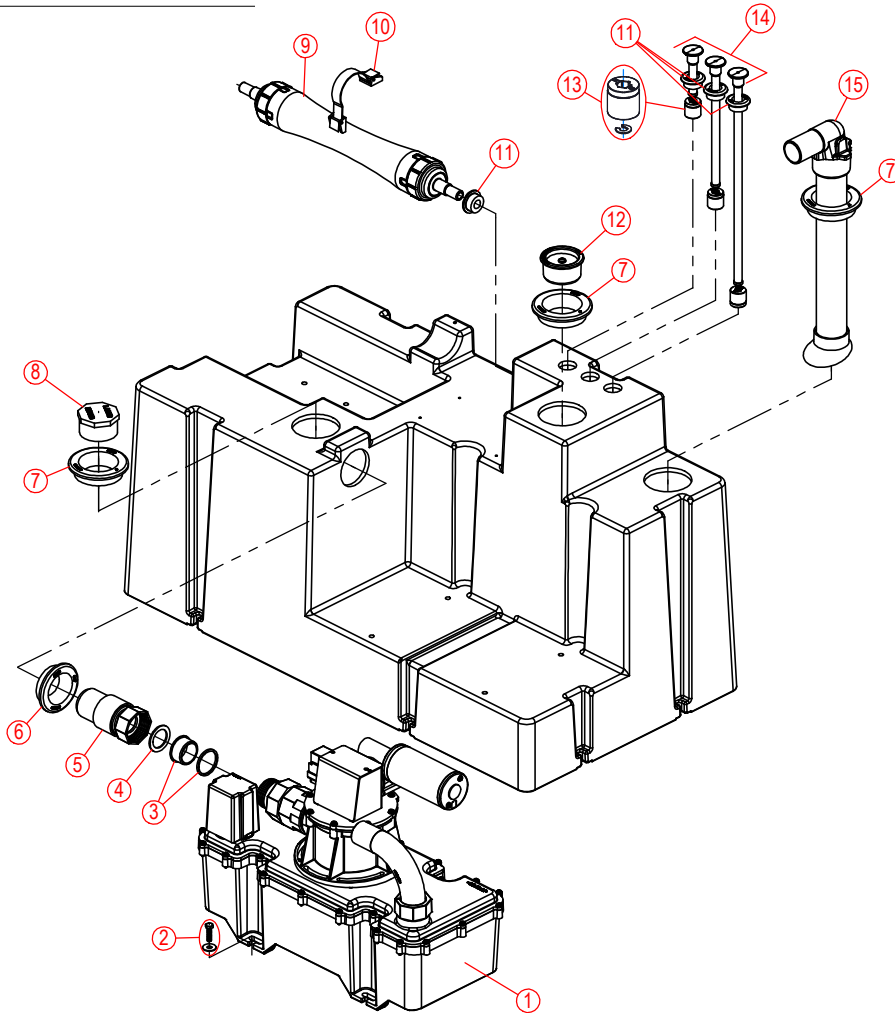

PARTS LIST: 28+ GAL HOLDING TANK SYSTEM - 322102819

ITEM	PART NUMBER & DESCRIPTION
1	N/A - VACUUM GENERATOR 4 See VG4 Parts List
2	385311275 - VG4 MOUNTING HARDWARE
3	385311237 - SLIP SEAL ADAPTER FIT
4	385311233 - 1 1/2" SLIP SEAL REPLACEMENT
5	385312035 - VG4 HOLDING TANK INLET FITTING Includes Item 4 & 6
6	385311111 - 1 1/2" SEALING GROMMET
7	385311110 - 2" SEALING GROMMET
8	N/A - 2" PLUG FITTING
9	309311002 - VENT FILTER REPLACEMENT CARTRIDGE Order Kit 385312060 for Replacement Fittings
10	385310673 - VENT FILTER MOUNTING KIT
11	385311164 - 1/2" SEALING GROMMET
12	313255247 - TANKSAVER Includes Item 7
13	385311103 - TANK LEVEL FLOAT & LOCK RING
14	385311159 - TANK LEVELS w/DT CONNECTOR Includes Item 11
15	385311573 - DIPTUBE ASSY w/90° ELBOW Includes Item 7

P/N: 600347027
REV: 04-10/15