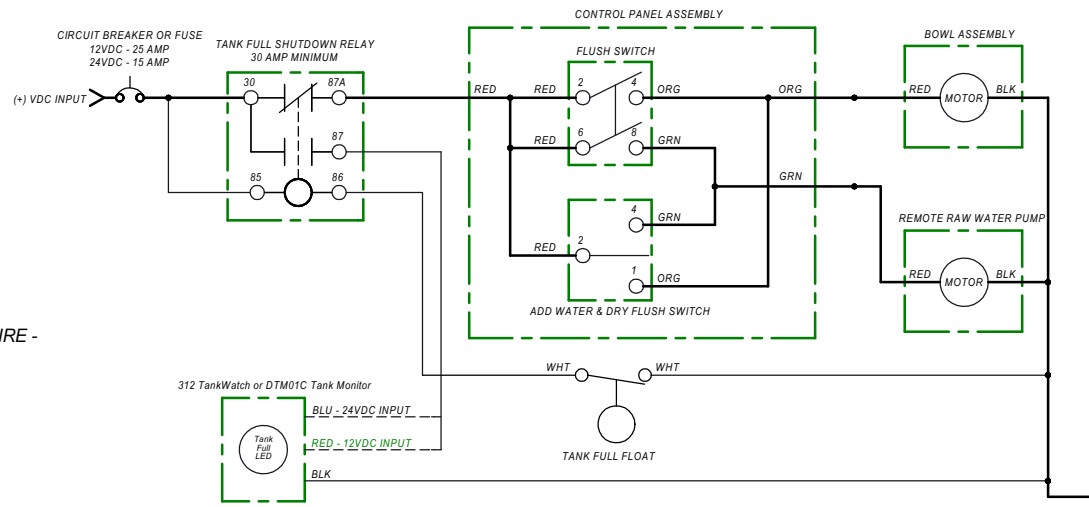

HEAVY LINES REPRESENT 14 GA. OR LARGER STRANDED COPPER WIRE -
SIZE TO BE DETERMINED BASED ON ABYC RECOMMENDATIONS.

ALL OTHER WIRE CAN BE 18 GA. STRANDED COPPER.

NOTE: DEUTSCH/AMP PLUGS AND RECEPTACLES ARE OPTIONAL
ELECTRICAL CONNECTORS ON VARIOUS PRODUCT MODELS.
YOUR INSTALLED MODEL MAY OR MAY NOT HAVE DEUTSCH/AMP
ELECTRICAL CONNECTORS. OEM SUPPLIED WIRING CAN ALSO VARY IN COLOR.

WIRING DIAGRAM DWG REF.:
346612; SHEET X