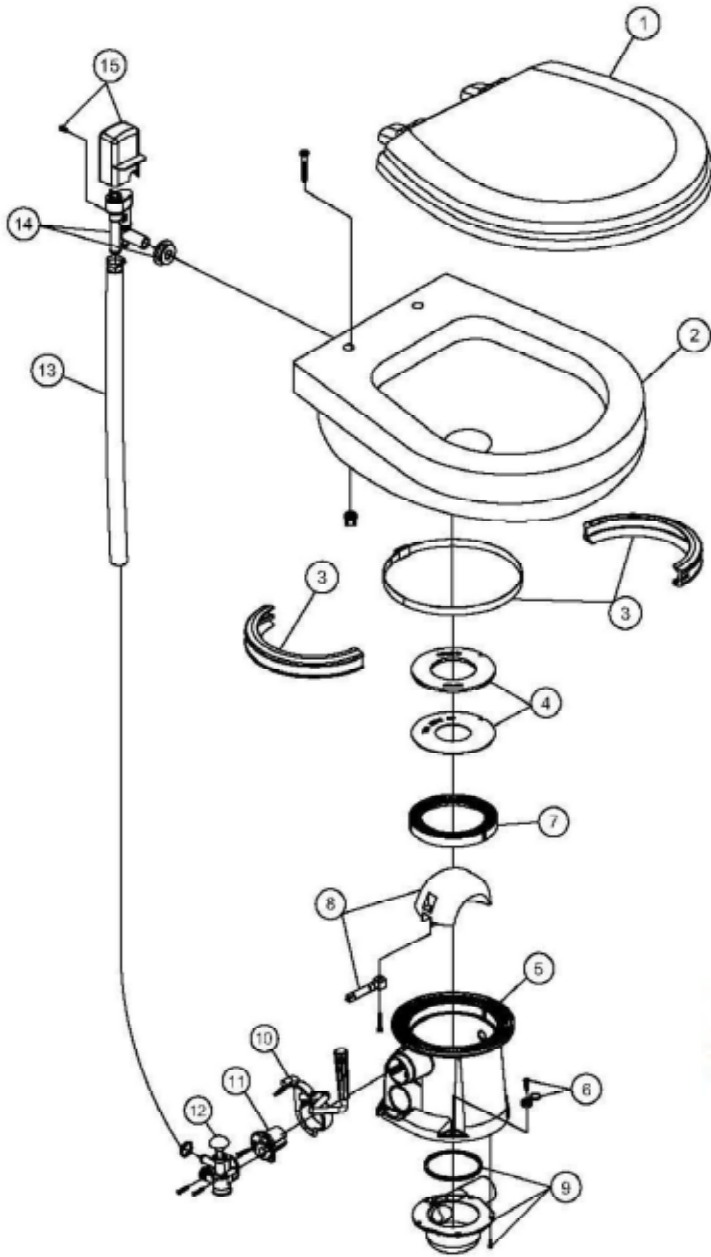

PARTS LIST: VACUFLUSH 168

ITEM	PART NUMBER & DESCRIPTION
1	385344436 - SEAT & LID ASSEMBLY, WHITE
2	385310676 - CERAMIC BOWL, WHITE
3	385310025 - HALF CLAMP KIT, WHITE
4	385311462 - RUBBER SEAL KIT
5	385311158 - BASE KIT, WHITE Includes Items 3-12
6	385310679 - MOUNTING KIT
7	385311292 - RING, BASE INSERT
8	385318162 - BALL/SHAFT/CARTRIDGE KIT Includes Item 11
9	385310680 - KIT, DISCHARGE
10	385311204 - HAND FLUSH KIT Includes Item 11
11	385236096 - SPRING CARTRIDGE KIT
12	385314349 - WATER VALVE KIT
13	385345377 - SUPPLY HOSE, WHITE
14	385310687 - VACUUM BREAKER KIT
15	385310696 - VACUUM BREAKER COVER

P/N: 600 345039
REV: 05/09