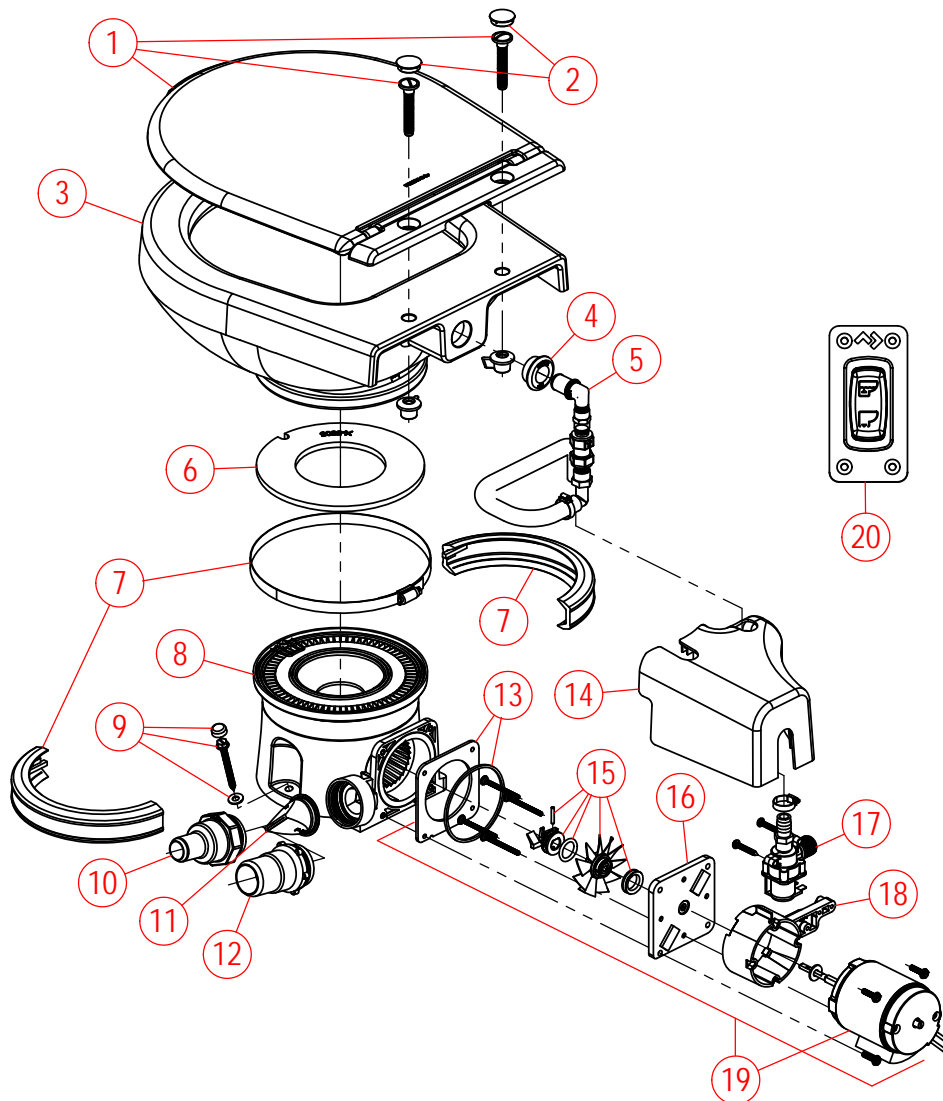

PARTS LIST: 7225 MODEL

ITEM	PART NO	LEGACY NO & DESCRIPTION
1	385312104	385312104 - LOW-PROFILE ECOVAC SEAT/CVR-WHT Includes Mounting Hardware & Hardware Caps
2	385311648	385311648 - SEAT MOUNTING COVER - WHITE
3	385310676	385310676 - BOWL KIT - WHITE
4	385311164	385311164 - ½" SEALING GROMMET
5	4471007025	385312108.RPL - CHK VALVE/BOWL SUPPLY HOSE-7225 Includes Check Valve, Bowl Supply Hose & Clamps
6	385311979	385311979 - BOWL SEAL
7	385310025	385310025 - BOWL/BASE CLAMP KIT - WHITE
8	385311980	385311980 - BASE KIT - WHITE
9	385310679	385310679 - MOUNTING HARDWARE - WHITE
10	385880072	385880072 - 1" DISCHARGE FITTING
11	385310076	385310076 - 1 ½" CHECK VALVE KIT, 2pcs per Kit
12	385311315	385311315 - 1 ½" OUTLET FITTING

ITEM	PART NO	LEGACY NO & DESCRIPTION
13	385312033	385312033 - FLANGE GASKET REPLACEMENT KIT
14	385311985	385311985 - PUMP/MOTOR COVER - WHITE
15	385311988	385311988 - MACERATOR BLADE REBUILD KIT Includes Mounting Hardware
16	385311987	385311987 - MOTOR MOUNTING PLATE Includes All Pump Seals & Mounting Hardware
17	385311851	385311851 - WATER VALVE KIT - 12VDC Includes Mounting Screws & Clamps
18	385311992	385311992 - WATER VALVE MOUNTING SPACER KIT Includes All Pump Seals
19	385311995	385311995 - PUMP/MOTOR 12V REPL-COMplete Includes Wtr Valve, Seals, Mac. Blade & Mtg Hardware
20	385311998	385311998 - DFS-2F FLUSH SWITCH PANEL Includes Mounting Screws

P/N: 4471012765
REV: 01-03/24