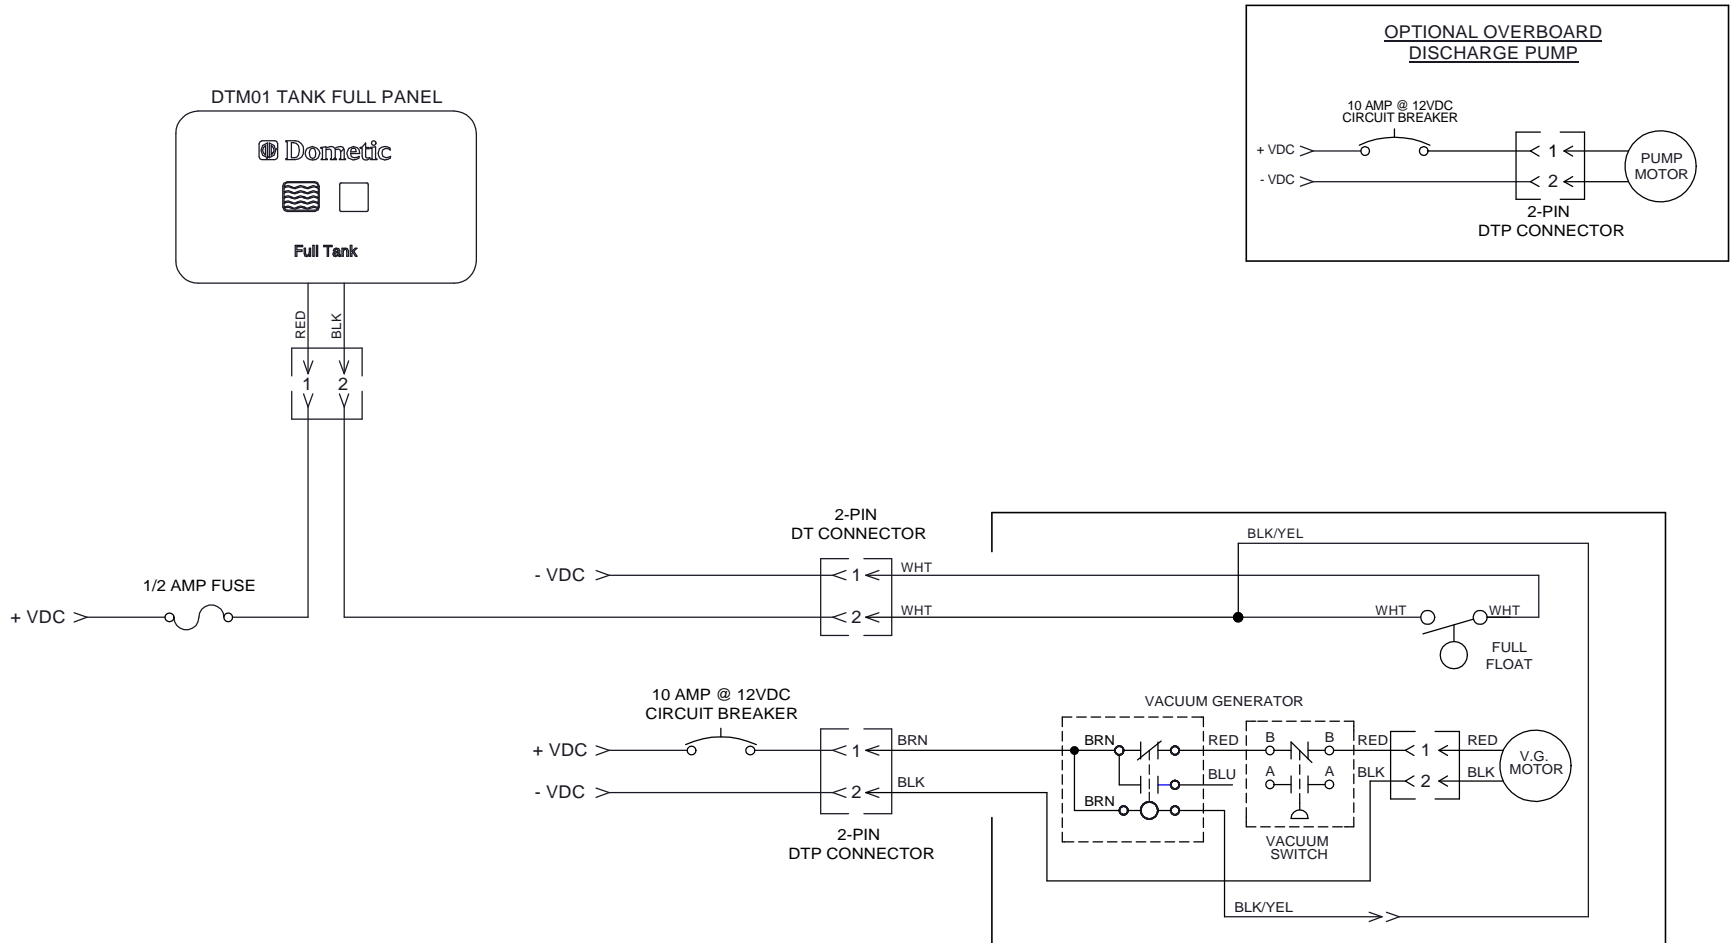

PARTS LIST: 4020 HOLDING TANK - 322402020

WIRING DIAGRAM DWG REF.:
346612; SHEET 12.

P/N: 600346638
REV: 02-06/15

PARTS LIST: 4020 HOLDING TANK - 322402021

ITEM	PART NUMBER & DESCRIPTION
1	385311110 - 2" SEALING GROMMET
2	385311573 - DIPTUBE ASSY w/90° ELBOW Includes Item 1
3	385311112 - 3/4" SEALING GROMMET
4	385311091 - 3/4" VENT FILTER ELBOW FITTING Includes Item 3
5	309311002 - VENT FILTER REPLACEMENT CARTRIDGE Order Kit 385312060 for Replacement Fittings
6	385311106 - VENT FILTER MOUNTING BRACKET Includes Mounting Hardware
7	385311608 - 1 1/2" INLET ELBOW FITTING Includes Item 1
8	313255247 - TANKSAVER Includes Item 1
9	385311859 - TANK FULL LEVEL Includes Item 10 & Special Wiring
10	385311164 - 1/2" SEALING GROMMET
11	385230268 - THREADED STEM/FLOAT REPLACEMENT
12	313002313 - DTM01 PANEL w/DT CONNECTOR 12/24VDC