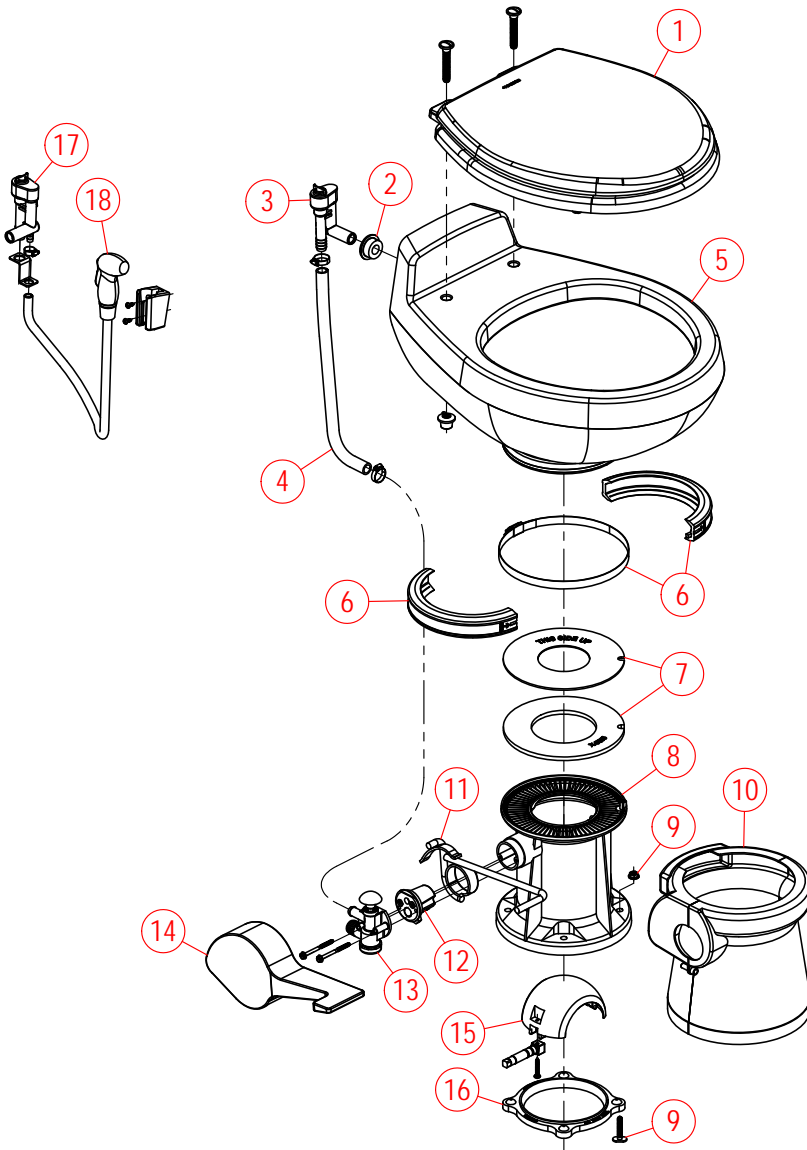

PARTS LIST: 510+ MODEL

ITEM PART NUMBER & DESCRIPTION

1	385343829 - SEAT/COVER - WHITE 385343831 - SEAT/COVER - BONE Includes Mounting Hardware
2	385311164 - 1/2" SEALING GROMMET
3	385316906 - VACUUM BREAKER KIT Includes Sealing Grommet
4	385340177 - BOWL WATER SUPPLY HOSE Includes Hose Clamps
5	385310739 - CERAMIC BOWL KIT - WHITE 385310740 - CERAMIC BOWL KIT - BONE
6	385310048 - BOWL/BASE CLAMP KIT - BONE Includes Base to Bowl Band Clamp
7	385311462 - REPLACEMENT FLUSH BALL SEALS
8	385310120 - 510+ BASE KIT - WHITE 385310121 - 510+ BASE KIT - BONE Excludes Bowl; Seat Vacuum Breaker Assy
9	385310064 - FLOOR FLANGE MTG HARDWARE
10	385310111 - PEDESTAL COVER - WHITE 385310112 - PEDESTAL COVER - BONE
11	385310578 - PEDAL/LEVER & CARTRIDGE KIT Includes Spring Cartridge
12	385236096 - SPRING CARTRIDGE KIT Includes Mounting Screws
13	385314349 - WATER VALVE KIT Includes Mounting Screws
14	385310114 - PEDAL COVER - WHITE 385310115 - PEDAL COVER - BONE
15	385318162 - FLUSH BALL/SHAFT (BRASS) Includes Pedal Spring Cartridge
16	385310063 - FLOOR / BASE SEAL
17*	385319056 - VAC BR'KR KIT for Hand Spray Includes Sealing Grommet & Hose
18*	385310809 - Hand SprayER-CHROME Includes Mounting Bracket & Screws

* Optional Accessories Not Sold With Every Model

P/N: 600344139
REV: 03-02/24