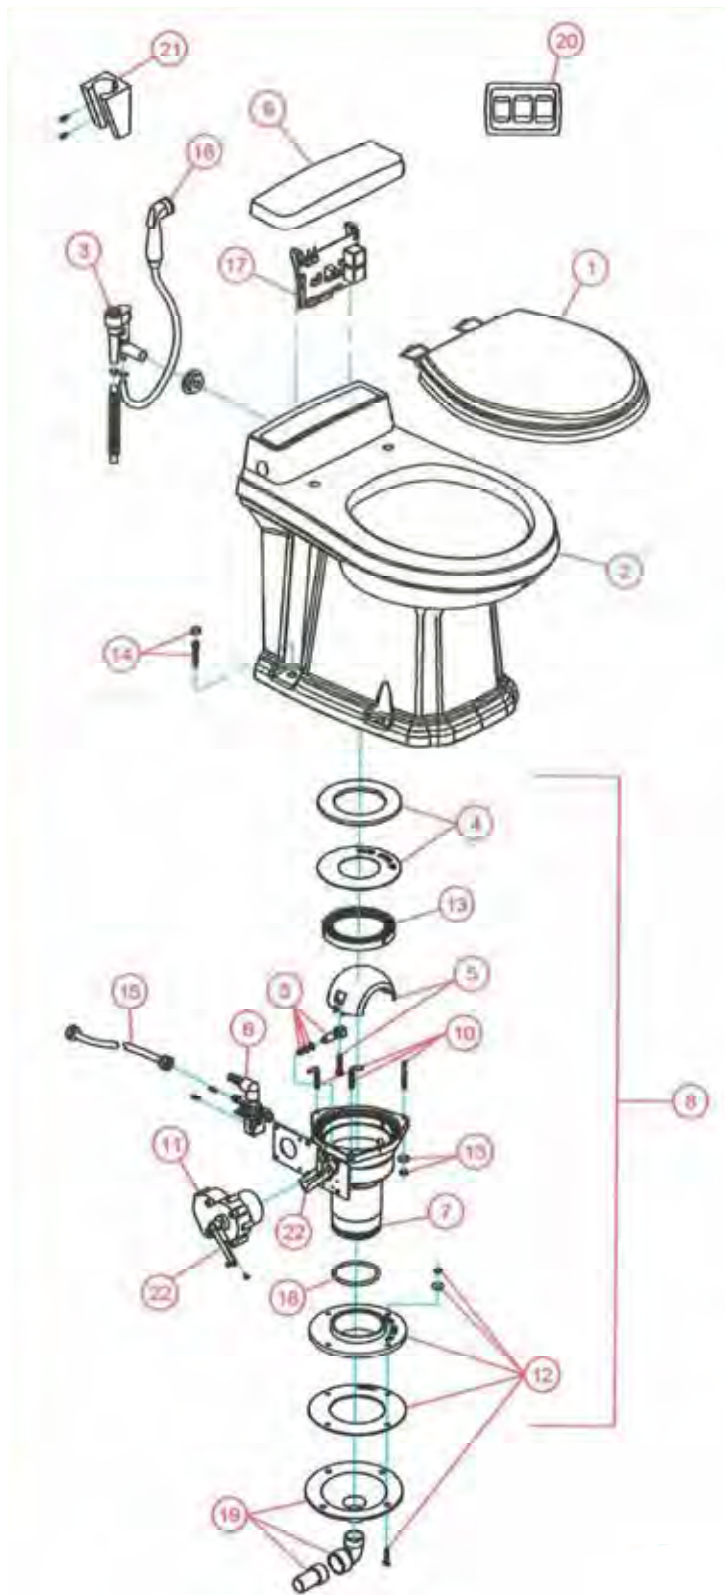

PARTS LIST: 3109 PLUG IN BASE

ITEM	PART NUMBER & DESCRIPTION
1	385344022 - SEAT & COVER, WHITE 385344023 - SEAT & COVER, BONE 385344024 - SEAT & COVER, PLATINUM 385344025 - SEAT & COVER, EBONY
2	385310811 - CERAMIC BOWL, WHITE 385310812 - CERAMIC BOWL, BONE 385310867 - CERAMIC BOWL, PLATINUM 385310869 - CERAMIC BOWL, EBONY
3	385310807 - VACUUM BREAKER ASSEMBLY 385310808 - VACUUM BREAKER ASSY-HAND SPRAY MODEL
4	385311009 - KIT, SEAL PLUG IN BASE
5	385310969 - SHAFT/ HALF BALL KIT 385310971 - SHAFT/HALF BALL KIT EBONY
6	385310821 - WATER VALVE w/MOUNTING SCREWS (12VDC) 385310845 - WATER VALVE w/MOUNTING SCREWS (24VDC)
7	385311051 - BASE 3010 PLUG IN 12 & 24VDC Includes Items 5, 14 & 16
8	385311050 - COMPLETE BASE PLUG IN Includes Items 4-7, 14, 16, 19 & 22
9	385310851 - ACCESS COVER, WHITE 385310852 - ACCESS COVER, BONE 385310864 - ACCESS COVER, PLATINUM 385310866 - ACCESS COVER, EBONY
10	385311011 - L-BOLTS/NUTS /WASH/PLUG IN BASE
11	385310822 - MOTOR & MOUNTING HARDWARE (12VDC) 385310846 - MOTOR & MOUNTING HARDWARE (24VDC)
12	385311013 - FLOOR FLANGE ADAPTER KIT
13	385311292 - KIT, BASE RING INSERT
14	385310785 - CERAMIC BOWL MOUNTING KIT, BONE 385310679 - CERAMIC BOWL MOUNTING KIT, WHITE
15	385311018 - SUPPLY HOSE
16	385310809 - HAND SPRAY, CHROME 385310873 - HAND SPRAY, EBONY
17	385310888 - CONTROL MODULE KIT - 12VDC 385310890 - CONTROL MODULE KIT - 24VDC
18	385311294 - O-RING 3.1 x 3.5 x .21
19	385318864 - FUNNEL KIT Includes Mounting Hardware
20	385311140 - KIT, WALL MT SWITCH-VF
21	385311131 - SPRAY BRACKET, CHROME 385311125 - SPRAY BRACKET, EBONY
22	385311417 - KIT, BASE DRIVE ARMS
N/S	385310854 - ACCESS COVER MOUNTING KIT

Whenever The Base Is Removed, You Must Replace the L-Bolts And Nuts.

P/N: 600344988
REV: 07/08

**OBSOLETE FINISHED GOOD;
PARTS MAY STILL BE AVAILABLE**