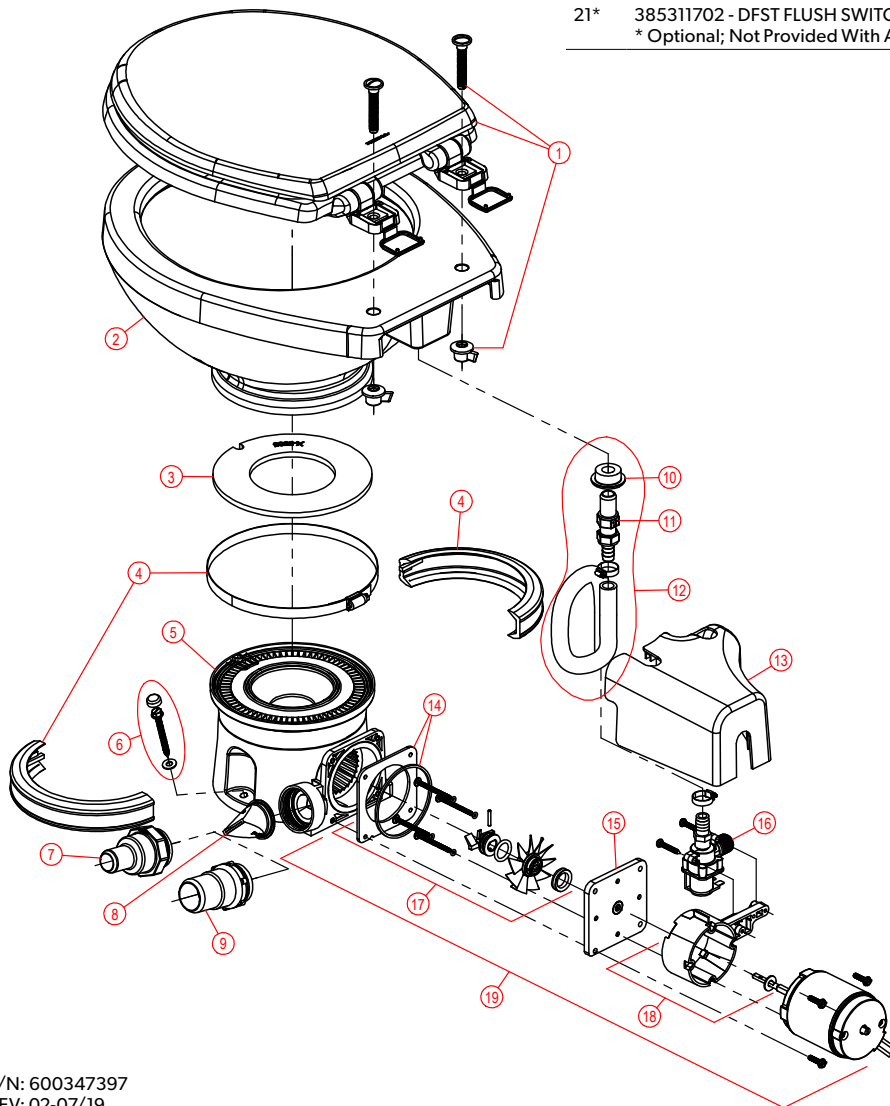

ITEM PART NUMBER & DESCRIPTION

11	385311456 - BARBED CHECK VALVE REPLACEMENT Includes Item 10
12	385311984 - BOWL SUPPLY HOSE KIT - FRESH WATER Includes Items 10, 11 & Clamps
13	385311985 - 7000 SERIES PUMP/MOTOR COVER - WHITE 385311986 - 7000 SERIES PUMP/MOTOR COVER - BONE
14	385312033 - FLANGE GASKET REPLACEMENT KIT
15	385311987 - MOTOR MOUNTING PLATE Includes All Pump Seals & Mounting Hardware
16	385311851 - WATER VALVE KIT-12VDC 385311852 - WATER VALVE KIT-24VDC Includes Mounting Screws & Clamps
17	385311988 - MACERATOR BLADE REBUILD KIT Includes Mounting Hardware
18	385311992 - WATER VALVE MOUNTING SPACER KIT Includes all Pump Seals
19	385311995 - PUMP/MOTOR 12V REPLACEMENT-COMPLETE 385311996 - PUMP/MOTOR 24V REPLACEMENT-COMPLETE Includes Items 14-17 & Clamps
20	385311997 - DFS-1F FLUSH SWITCH PANEL Includes Mounting Screws
21*	385311702 - DFST FLUSH SWITCH PANEL * Optional; Not Provided With All Models

20

21*

P/N: 600347397
REV: 02-07/19