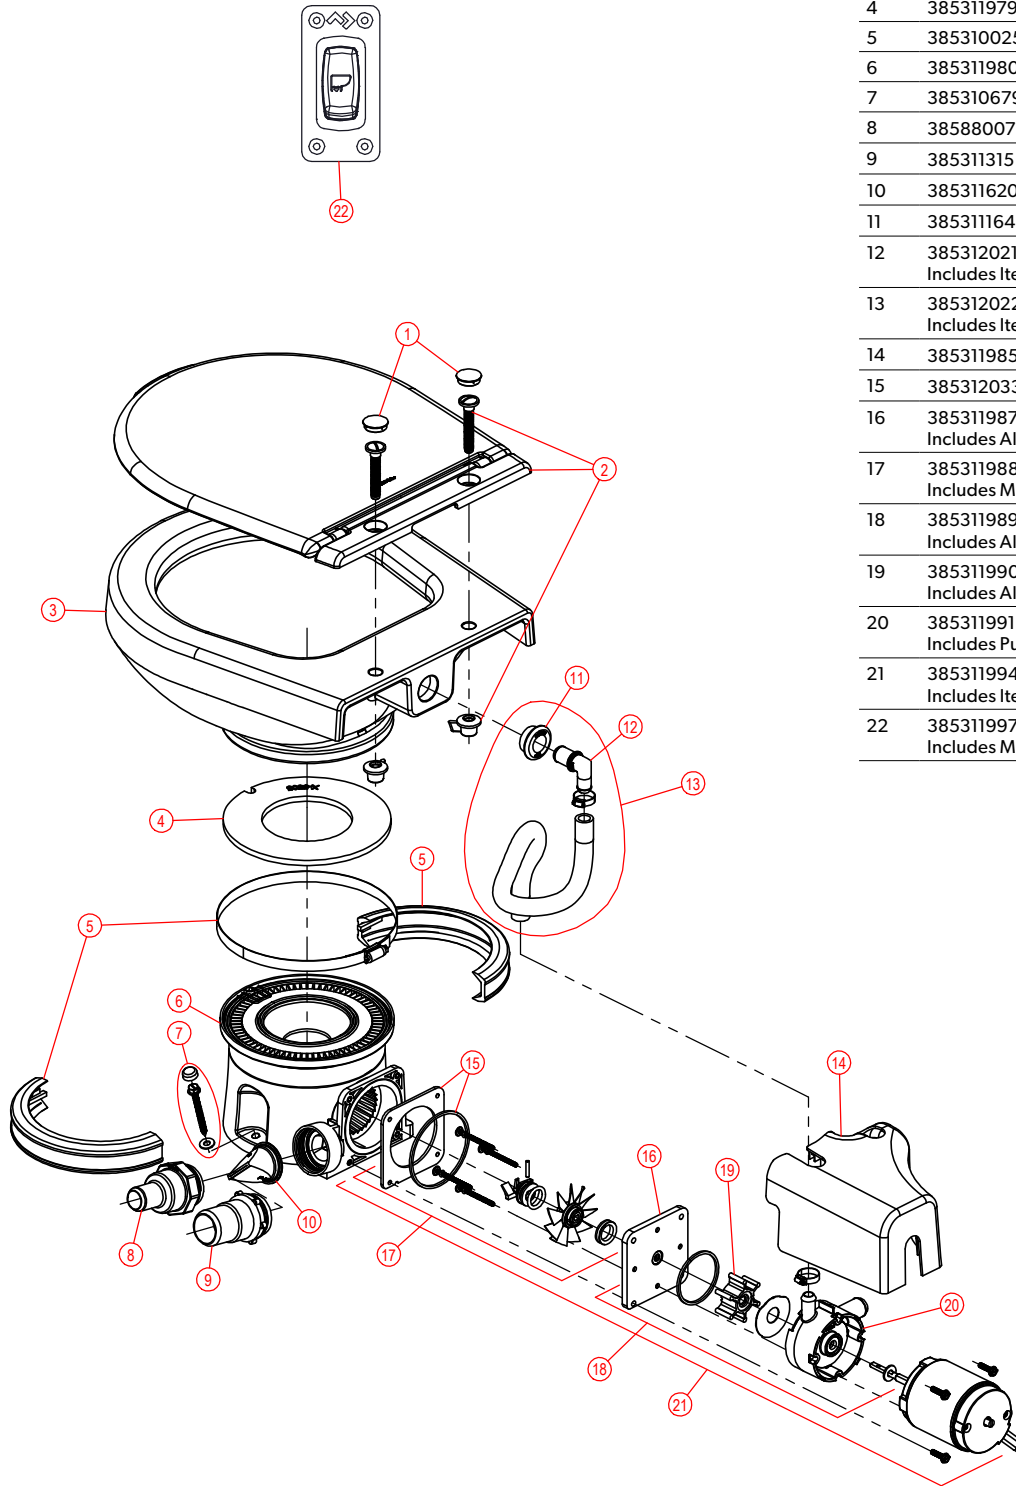

PARTS LIST: ORBIT 7265 MODEL - 304726501

ITEM	PART NUMBER & DESCRIPTION
1	385311648 - SEAT MOUNTING COVER - WHITE
2	385312104 - LOW-PROFILE ECOVAC SEAT/CVR-WHT Includes Item 1 & Mounting Hardware
3	385310676 - BOWL KIT - WHITE
4	385311979 - BOWL SEAL
5	385310025 - BOWL/BASE CLAMP KIT - WHITE
6	385311980 - BASE KIT - WHITE
7	385310679 - MOUNTING HARDWARE - WHITE
8	385880072 - 1" VALVE ADAPTER
9	385311315 - 1 1/2" VALVE ADAPTER
10	385311620 - 1 1/2" CHECK VALVE
11	385311164 - 1/2" SEALING GROMMET
12	385312021 - BOWL SUPPLY HOSE ELBOW ADAPTER Includes Item 11
13	385312022 - BOWL SUPPLY HOSE KIT - RAW WATER Includes Items 11, 12 & Clamps
14	385311985 - 7000 SERIES PUMP/MOTOR COVER - WHITE
15	385312033 - FLANGE GASKET REPLACEMENT KIT
16	385311987 - MOTOR MOUNTING PLATE Includes All Pump Seals & Mounting Hardware
17	385311988 - MACERATOR BLADE REBUILD KIT Includes Mounting Hardware
18	385311989 - WATER PUMP REBUILD KIT Includes All Mounting Hardware & Pump Seals
19	385311990 - WATER PUMP IMPELLER/SEAL REPLACEMENT Includes All Pump Seals
20	385311991 - WATER PUMP HOUSING Includes Pump Seals
21	385311994 - PUMP/MOTOR 24V REPLACEMENT-COMplete Includes Items 15-18 & Clamps
22	385311997 - DFS-1F FLUSH SWITCH PANEL Includes Mounting Screws

P/N: 600347506
REV: 01-09/18