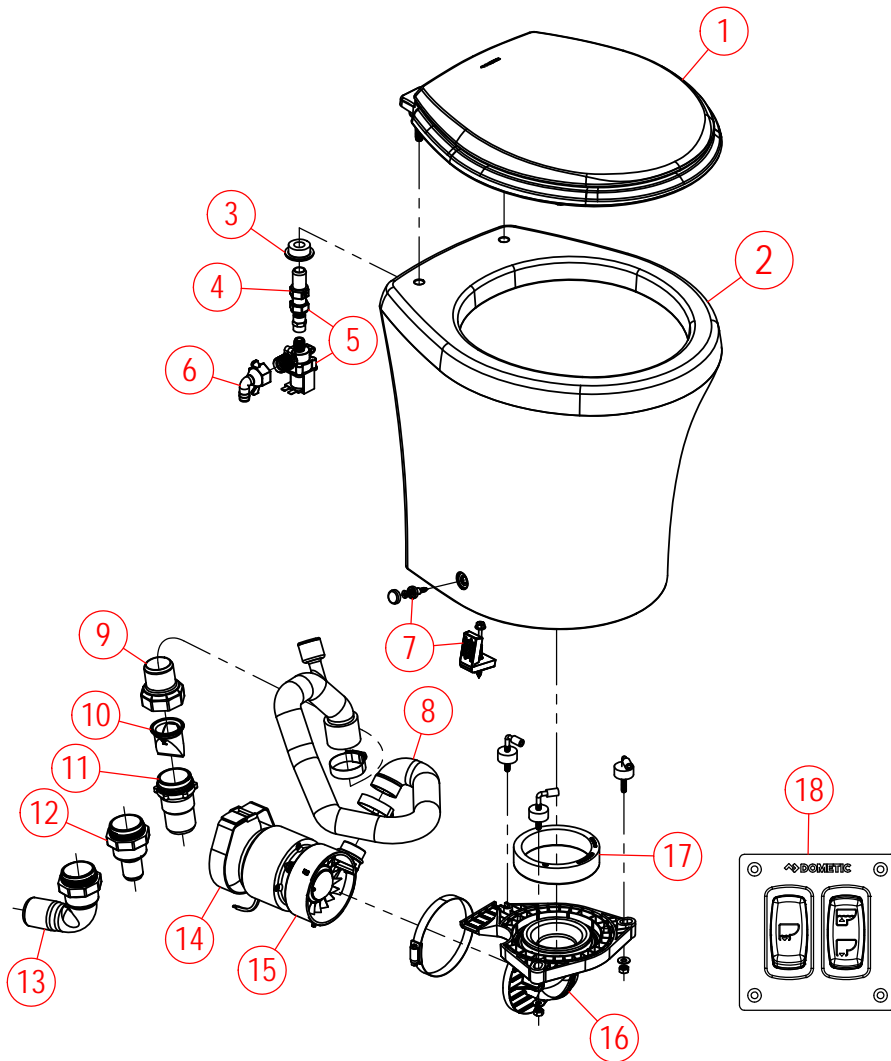

PARTS LIST: 8140 TALL MASTERFLUSH TOILET

ITEM	PART NO	LEGACY NO & DESCRIPTION
1	385311694 385311695	385311694 - SEAT/COVER WOOD - WHITE 385311695 - SEAT/COVER WOOD - BONE Includes Mounting Hardware
2	385311380 385311381	385311380 - 4800/8900 TALL BOWL KIT-WHITE 385311381 - 4800/8900 TALL BOWL KIT-BONE
3	385311164	385311164 - 1/2" SEALING GROMMET
4	385880073	385880073 - CHECKVALVE REPLACEMENT
5	385880074 385880075	385880074 - WATER VALVE KIT - 12VDC 385880075 - WATER VALVE KIT - 24VDC Includes Sealing Grommet & Check Valve
6	385311717	385311717 - 1/2" SWIVEL ELBOW KIT
7	385311463	385311463 - BOWL MOUNTING HARDWARE KIT
8	385312149	385312149 - DISCHARGE TUBE REPLACEMENT KIT Includes Clamps & Anti-Siphon Valve
9	385880070	385880070 - DISCHARGE TUBE VALVE ADAPTER
10	385311620	385311620 - 1 1/2" CHECK VALVE

ITEM	PART NO	LEGACY NO & DESCRIPTION
11	385311315	385311315 - 1 1/2" DISCHARGE FITTING
12	385880072	385880072 - 1" DISCHARGE FITTING
13	385880071	385880071 - 1 1/2" ELBOW DISCHARGE FITTING
14	385880083	385880083 - MOTOR/PUMP MOUNTING STRAP
15	385880068 385880069	385880068 - MOTOR/MACERATOR ASSY - 12VDC 385880069 - MOTOR/MACERATOR ASSY - 24VDC
16	385312138	385312138 - BOWL TRANSITION ADAPTER KIT Includes Bowl Seal & Mounting Hardware
17	385312137	385312137 - BOWL ADAPTER SEAL REPLACEMENT Includes Mounting Hardware
18	385311702	385311702 - DFST FLUSH SWITCH PANEL

P/N: 600347485
REV: 02-10/21