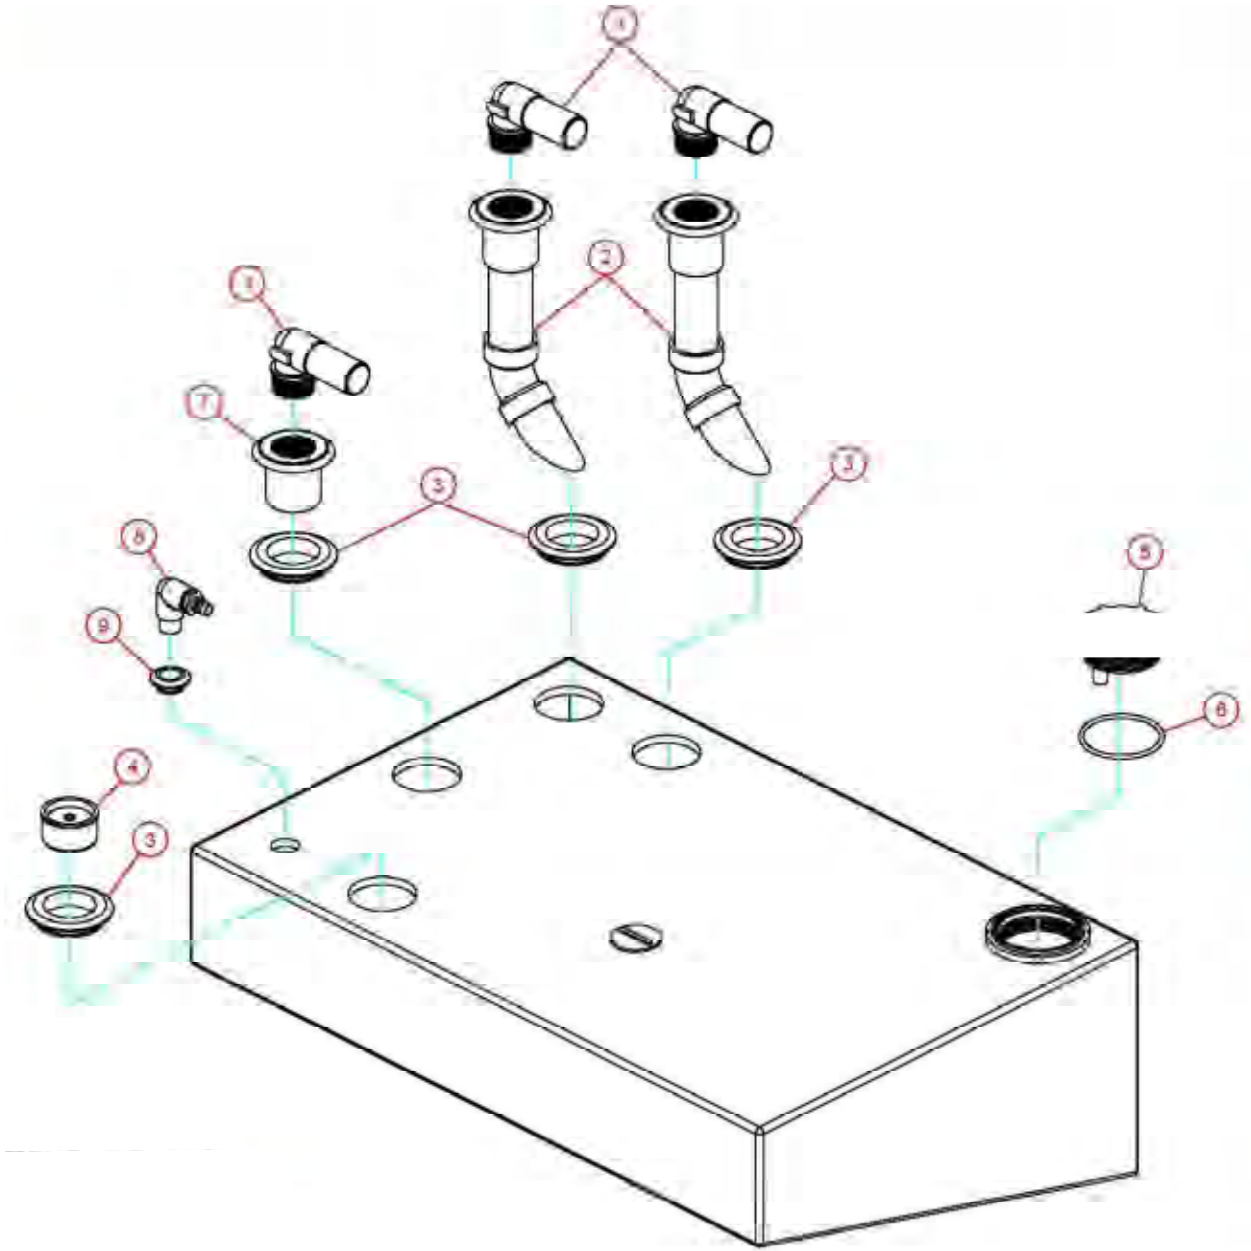

PARTS LIST: 28 GAL HOLDING TANK - 322800281

ITEM	PART NUMBER & DESCRIPTION
1	385311251 - KIT, 90° ELBOW FITTING
2	385310660 - KIT, DIPTUBE Includes Item 3
3	385311110 - GROMMET, SEALING 2"
4	313255247 - TANK SAVER, 1 1/2" Includes Item 3
5	385250020 - KIT, CAP Includes Item 6
6	385311250 - KIT, TW CAP O'RING REP'L
7	385311252 - KIT, FLANGED ADAPTER FITTING
8	385311073 - KIT, VENT ELBOW BARBED
9	385311112 - GROMMET, SEALING 3/4"

P/N: 600345092
REV: 04/05