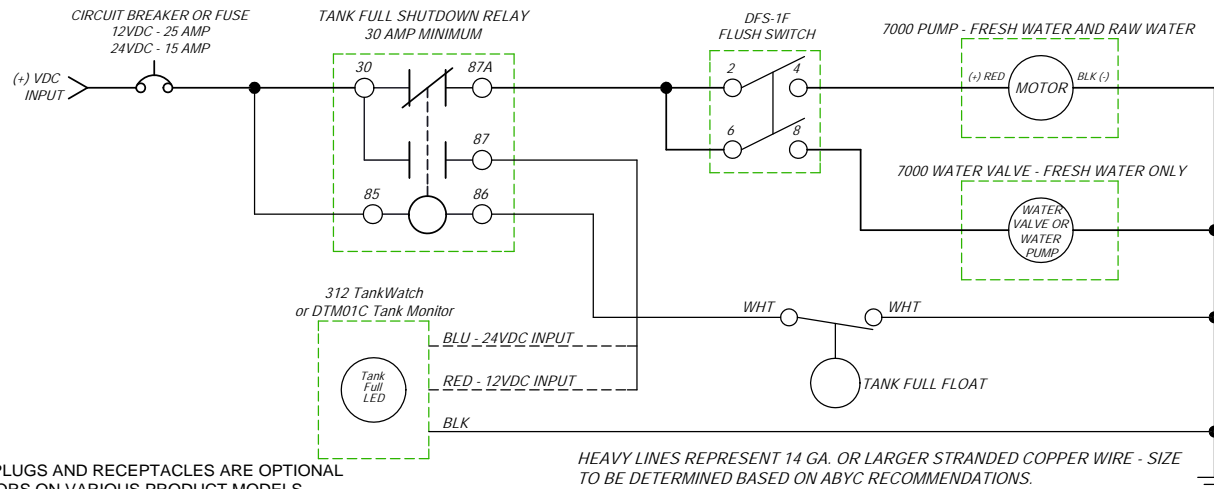

## 7000 SERIES FRESH/RAW WATER WIRING DIAGRAM - WITH TANK FULL RELAY

NOTE: DEUTSCH/AMP PLUGS AND RECEPTACLES ARE OPTIONAL ELECTRICAL CONNECTORS ON VARIOUS PRODUCT MODELS. YOUR INSTALLED MODEL MAY OR MAY NOT HAVE DEUTSCH/AMP ELECTRICAL CONNECTORS. OEM SUPPLIED WIRING CAN ALSO VARY IN COLOR.