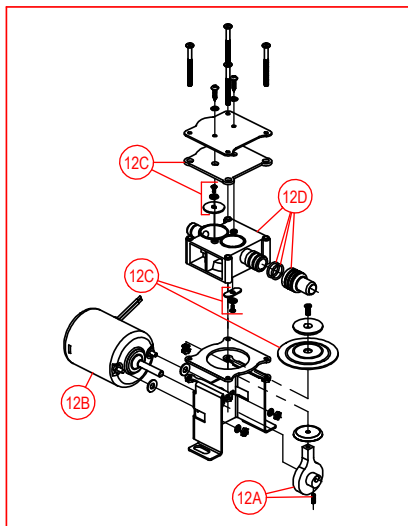

PARTS LIST: VACUUM HOLDING TANK - 317769212

ITEM PART NUMBER & DESCRIPTION

1	385311069 - 1 1/2" THREADED ELBOW HOSE ADAPTER
2	385311620 - 1 1/2" CHECK VALVE
3	385311421 - DIPTUBE ASSY W/SLIP NUT Includes Item 4
4	385311110 - 2" SEALING GROMMET
5	385311111 - 1 1/2" SEALING GROMMET
6	385310635 - 1 1/2" INLET ELBOW FITTING Includes Item 5
7	385312128 - TANK LEVELS Includes Item 8 & 9
8	385311164 - 1/2" SEALING GROMMET
9	385311103 - TANK LEVEL FLOAT & LOCK RING
10	385311774 - SHUTDOWN RELAY & HARNESS ASSEMBLY Includes Mounting Screw
11	385312125 - AIR PUMP CHECK VALVE Includes hose clamps
12	385310642 - AIR PUMP REPLACEMENT, COMPLETE Includes Items 12A, 12B, 12C, 12D
12A	385310631 - AIR PUMP CONNECTING ROD
12B	385310664 - MOTOR REPLACEMENT KIT (VHT6.5)
12C	385311040 - AIR PUMP VALVE REPLACEMENT KIT
12D	385311440 - AIR PUMP BODY REPLACEMENT KIT Includes Item 12C
13	385311436 - VACUUM SWITCH ASSEMBLY Includes Item 5
14	385311420 - VACCUM SWITCH COVER, BLACK

P/N: 600344831
REV: 02-12/17