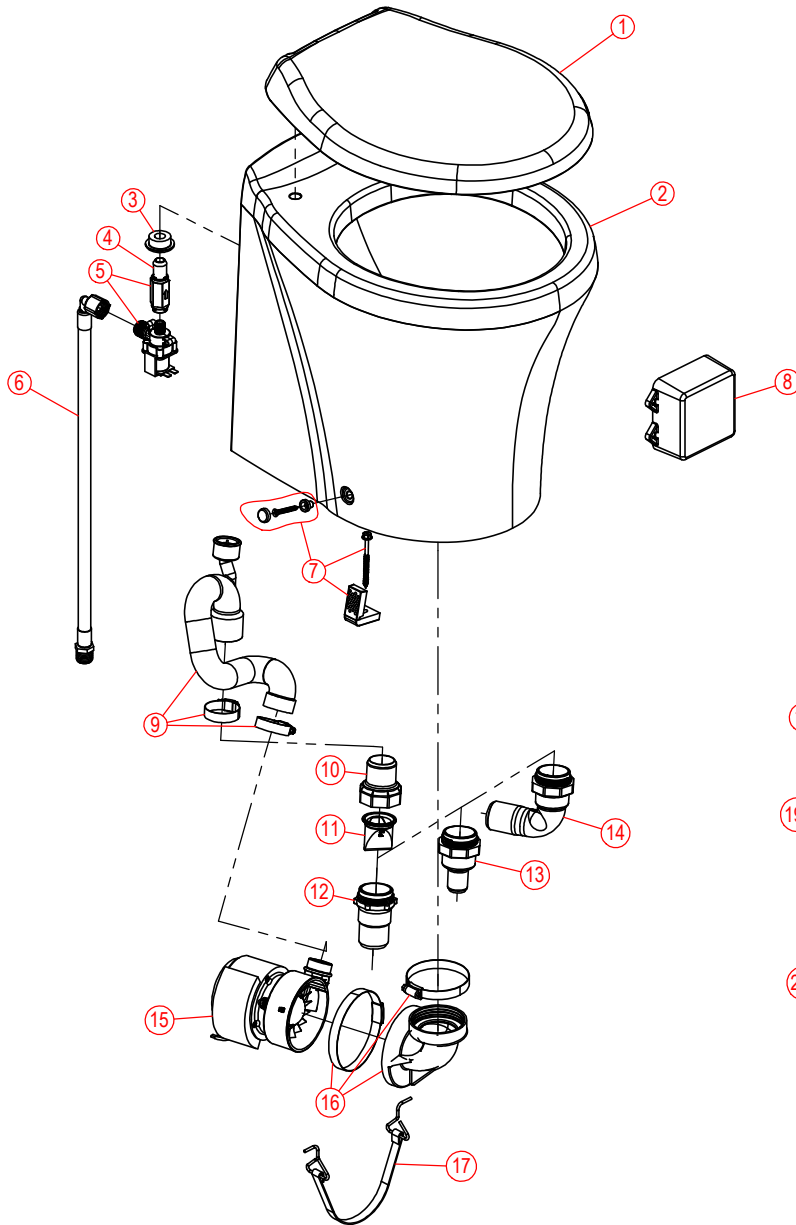

PARTS LIST: 8600 TALL STANDARD MODELS

- 304864010, 304864011, 304864012 & 304864013