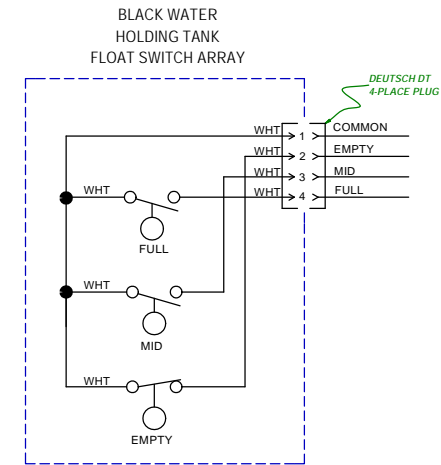

# PARTS LIST: 37 GAL HOLDING TANK - 322503707

**NOTE:** ALL ITEMS INSIDE DASHED BLUE BOXES ARE SUPPLIED BY DOMETIC

NOTE: DEUTSCH/AMP PLUGS AND RECEPTACLES ARE OPTIONAL ELECTRICAL CONNECTORS ON VARIOUS PRODUCT MODELS. YOUR INSTALLED MODEL MAY OR MAY NOT HAVE DEUTSCH/AMP ELECTRICAL CONNECTORS. OEM SUPPLIED WIRING CAN ALSO VARY IN COLOR.