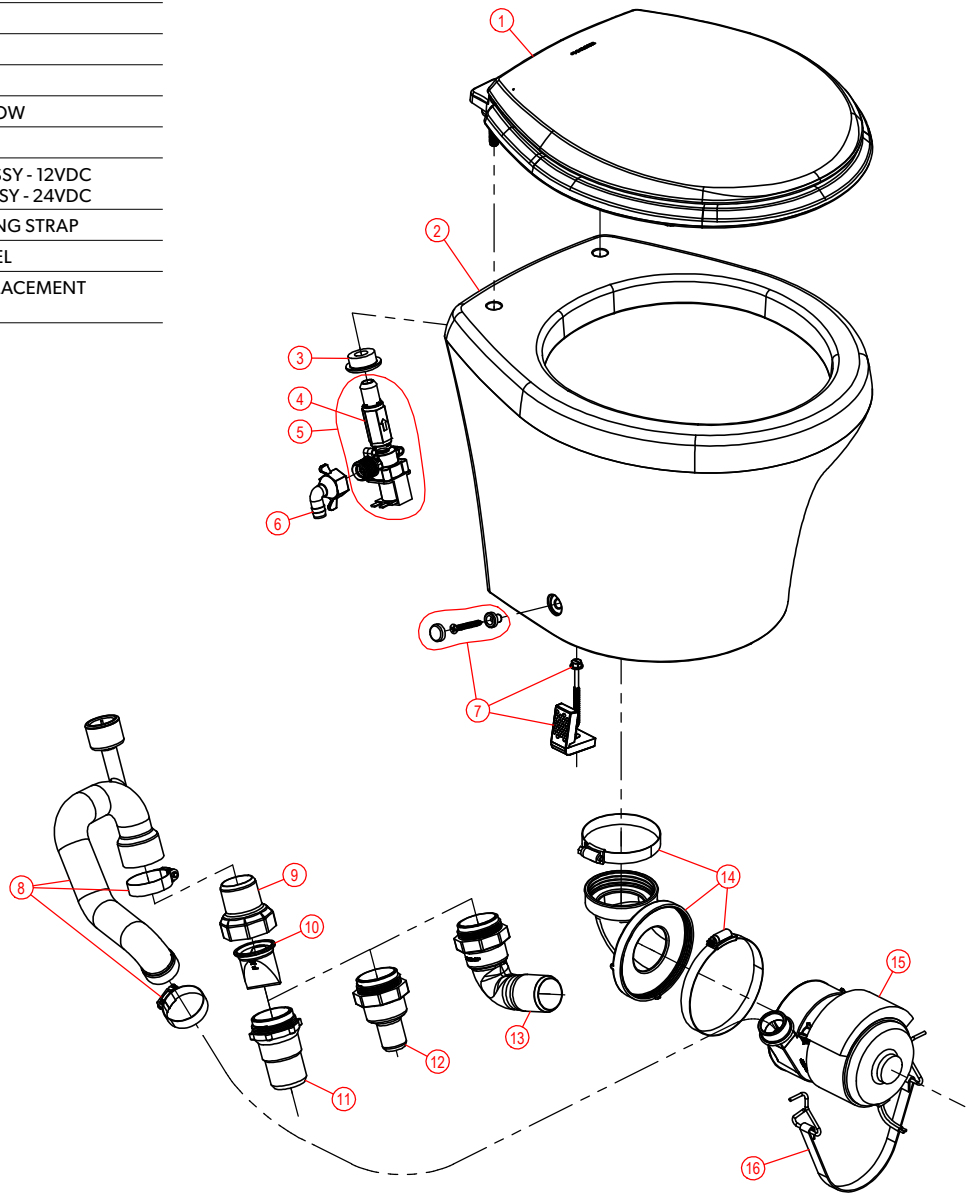

PARTS LIST: 8120 LOW-PROFILE MASTERFLUSH TOILET

ITEM PART NUMBER & DESCRIPTION

1	385311694 - SEAT/COVER WOOD - WHIT 385311695 - SEAT/COVER WOOD - BONE Includes Mounting Hardware
2	385880076 - 8900/8100 SHORT SERIES BOWL KIT-WHITE 385880077 - 8900/8100 SHORT SERIES BOWL KIT-BONE
3	385311164 - 1/2" SEALING GROMMET
4	385880073 - CHECKVALVE REPLACEMENT
5	385880074 - WATER VALVE KIT - 12VDC 385880075 - WATER VALVE KIT - 24VDC Includes Items 3 & 4
6	385311717 - KIT, 1/2" SWIVEL ELBOW
7	385311463 - BOWL MOUNTING HARDWARE KIT
8	385880065 - DISCHARGE TUBE REPLACEMENT KIT Includes Clamps & Antisiphon Valve
9	385880070 - DISCHARGE TUBE VALVE ADAPTER
10	385311620 - 1 1/2" CHECK VALVE
11	385311315 - 1 1/2" VALVE ADAPTER
12	385880072 - 1" VALVE ADAPTER
13	385880071 - 1 1/2" VALVE ADAPTER ELBOW
14	385880067 - BOWL OUTLET ELBOW
15	385880068 - MOTOR/MACERATOR ASSY - 12VDC 385880069 - MOTOR/MACERATOR ASSY - 24VDC
16	385880083 - MOTOR/PUMP MOUNTING STRAP
17	385311702 - DFST FLUSH SWITCH PANEL
N/S	385311547 - WATER SUPPLY HOSE REPLACEMENT Optional Item; Replaces Item 6

17

P/N: 600346354
REV: 04-09/17