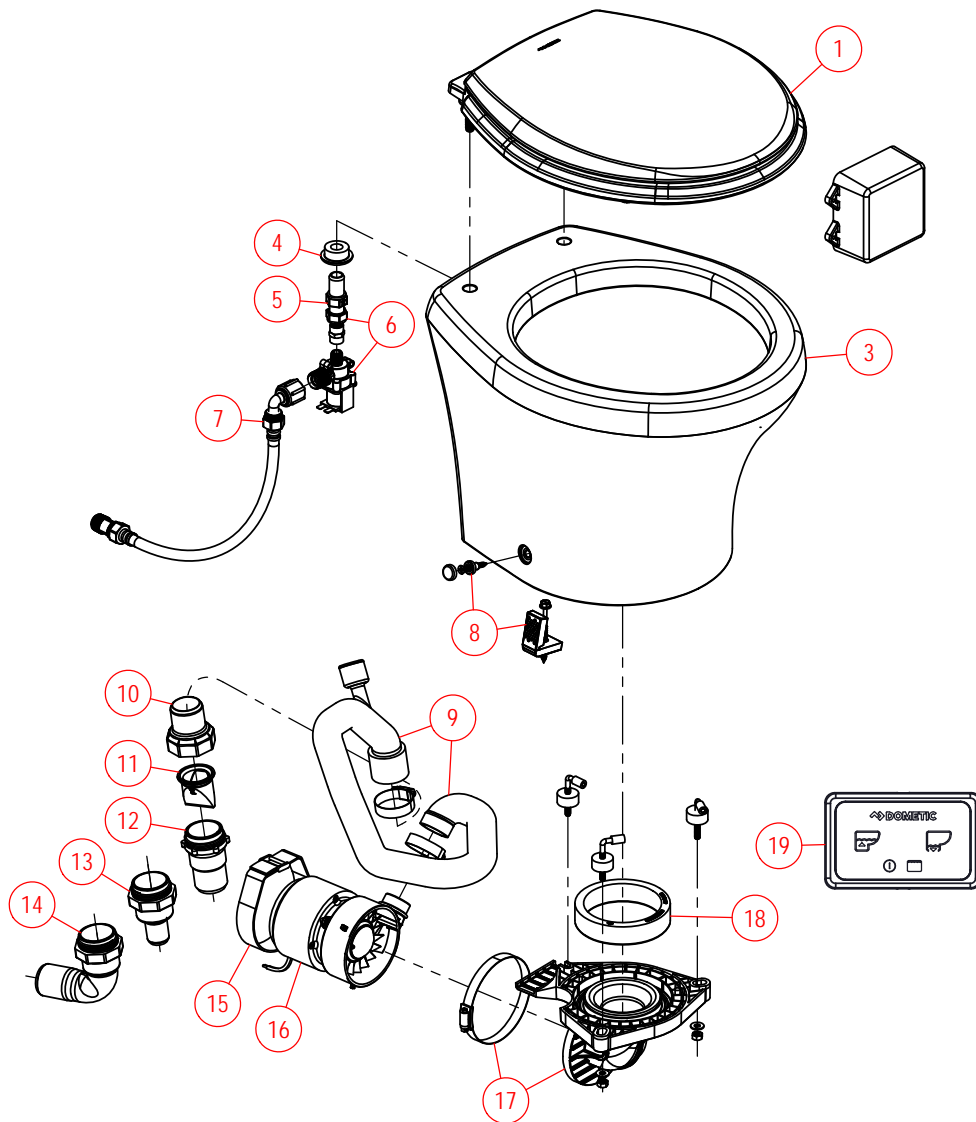

ITEM	PART NO	LEGACY NO & DESCRIPTION
11	385310076	385310076 - 1 1/2" CHECK VALVE KIT, 2pcs per Kit
12	385311315	385311315 - 1 1/2" OUTLET FITTING
13	385880072	385880072 - 1" DISCHARGE FITTING
14	385880071	385880071 - 1 1/2" ELBOW DISCHARGE FITTING
15	385880083	385880083 - MOTOR/PUMP MOUNTING STRAP
16	385880068	385880068 - MOTOR/MACERATOR ASSY - 12VDC
17	385312138	385312138 - BOWL TRANSITION ADAPTER KIT Includes Bowl Seal & Mounting Hardware
18	385312137	385312137 - BOWL ADAPTER SEAL REPLACEMENT Includes Mounting Hardware
19*	385312137	313600022 - DOMETIC TOUCHPAD FLUSH SWITCH - BLK Includes Connector Cable Kit 385880082

*Optional Accessory; Not Included With Every Model

P/N: 600347494
REV: 03-03/23