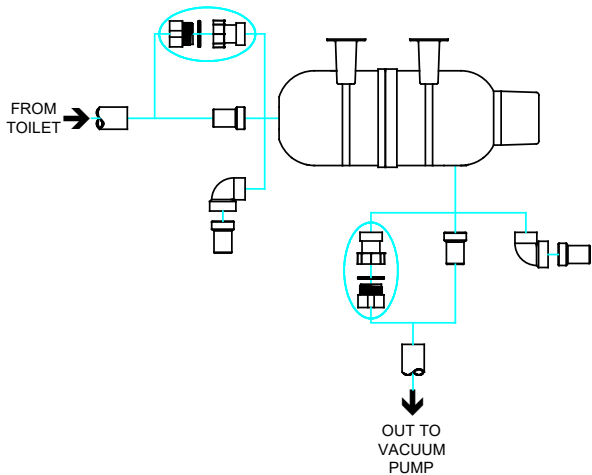

TYPICAL SUSPENDED MOUNT

- USE PVC CLEANER ON ALL SOLVENT WELD JOINTS PRIOR TO SOLVENT WELDING.
- USE PVC CEMENT WITH TETRAHYDROFURAN FOR SOLVENT WELD JOINTS.
- FOLLOW INSTRUCTIONS ON PVC CLEANER AND PVC CEMENT FOR MAXIMUM ADHESION AND SAFETY.

P/N: 600346253
REV: 06/19