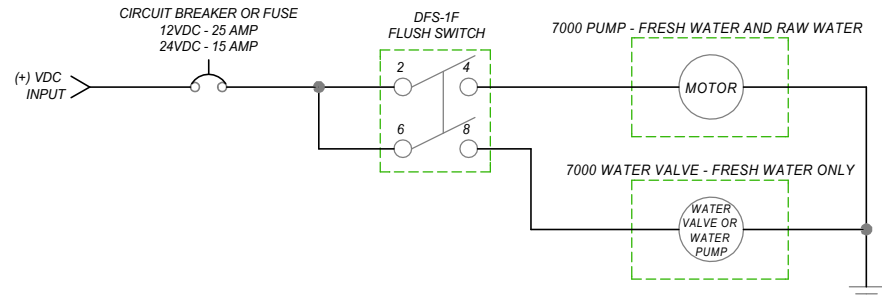

PARTS LIST: ORBIT 7220 STANDARD VERSION

7000 SERIES FRESH/RAW WATER WIRING DIAGRAM - WITHOUT TANK FULL RELAY