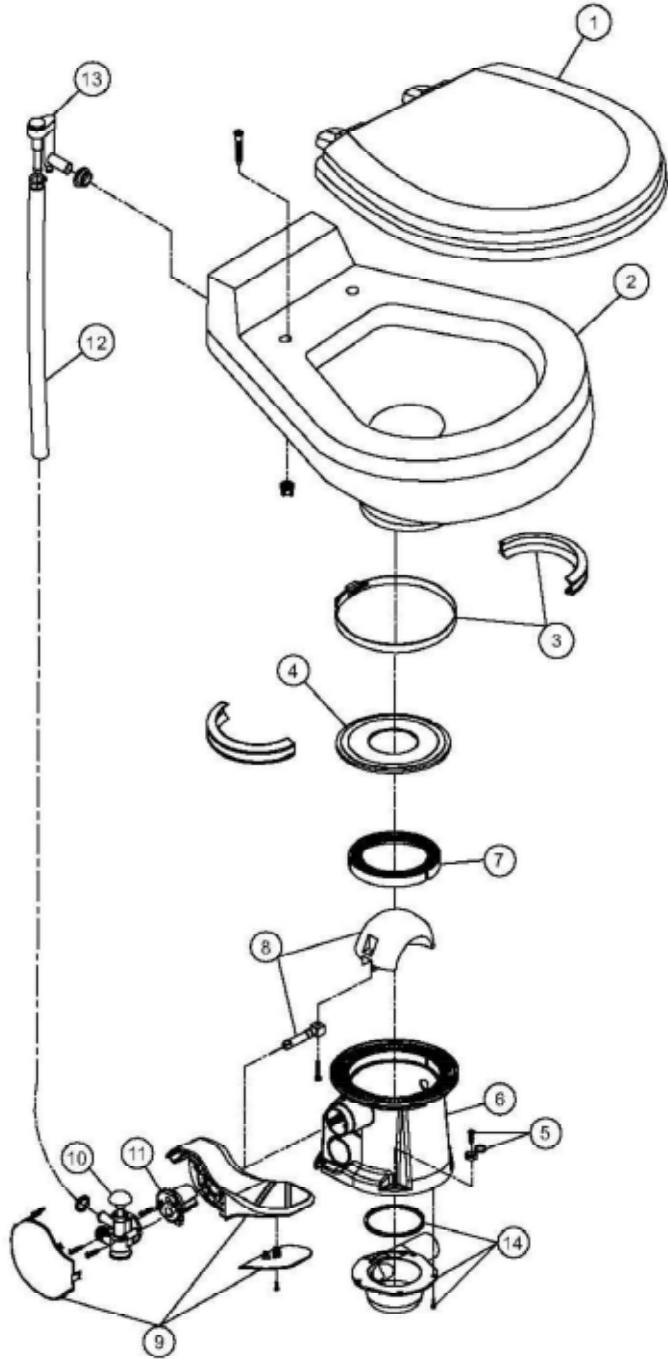

# PARTS LIST: 1147, 1148

ITEM	PART NUMBER & DESCRIPTION
1	385344436 - SEAT ASSEMBLY, WHITE 385344437 - SEAT ASSEMBLY, BONE
2	385310615 - CERAMIC BOWL KIT, WHITE 385310616 - CERAMIC BOWL KIT, BONE
3	385310025 - BAND AND HALF CLAMP KIT, WHITE 385310048 - BAND AND HALF CLAMP KIT, BONE
4	385310677 - SEAL REPLACEMENT, KIT
5	385310679 - MOUNTING HARDWARE, WHITE 385310785 - MOUNTING HARDWARE, BONE
6	385310685 - BASE KIT, WHITE (1147) 85310686 - BASE KIT, WHITE (1148) 385310783 - BASE KIT, BONE (1147) 385310784 - BASE KIT, BONE (1148) Includes Items 3-11 & 14
7	385311292 - BASE RING
8	385310681 - KIT,BALL,SHAFT & CART, WHITE Includes Item 11
9	385310682 - PEDAL KIT, WHITE 385310762 - PEDAL KIT, BONE Includes Item 11
10	385314349 - WATER VALVE, KIT
11	385310683 - SPRING CARTRIDGE, KIT
12	385340177 - HOSE, SUPPLY - BONE 385345377 - HOSE, SUPPLY - WHITE
13	385316906 - VACUUM BREAKER, KIT
14	385310680 - DISCHARGE KIT