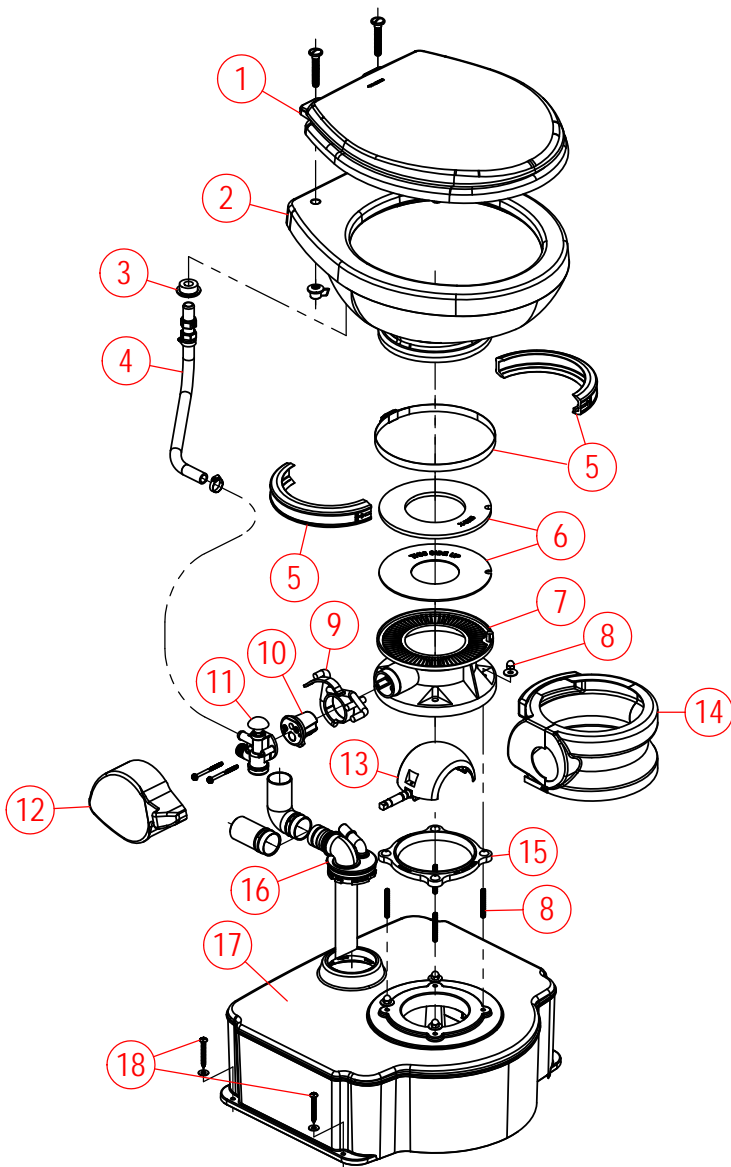

PARTS LIST: M65-5000

ITEM	PART NO	LEGACY NO & DESCRIPTION
1	385343829 385343831	385343829 - SEAT/COVER - WHITE 385343831 - SEAT/COVER - BONE Includes Mounting Hardware
2	385311079 385311080	385311079 - BOWL KIT - WHITE 385311080 - BOWL KIT - BONE
3	385311164	385311164 - ½" SEALING GROMMET
4	4471008733	385312190 - CHECK VALVE REPLACEMENT Includes Sealing Grommet & Supply Hose
5	385310048	385310048 - BOWL/BASE CLAMP KIT - BONE Includes Base to Bowl Band Clamp
6	385311462	385311462 - FLUSH BALL SEAL REPLACEMENT KIT
7	385312004 385312005	385312004 - LOW-PROFILE BASE KIT - WHITE 385312005 - LOW-PROFILE BASE KIT - BONE Excludes Ceramic Bowl; Seat; Checkvalve & Tank
8	4471008732	385312182 - TOILET MTG HARDWARE KIT
9	385311553	385311553 - PEDAL/LEVER & CARTRIDGE KIT Includes Spring Cartridge
10	385236096	385236096 - SPRING CARTRIDGE KIT
11	385314349	385314349 - WATER VALVE KIT Includes Mounting Screws
12	385311551 385311552	385311551 - PEDAL COVER - WHITE 385311552 - PEDAL COVER - BONE
13	385310681	385310681 - FLUSH BALL, SHAFT & CARTRIDGE KIT Includes Mounting Screws
14	385310108 385310109	385310108 - PEDESTAL COVER KIT - WHITE 385310109 - PEDESTAL COVER KIT - BONE
15	385310063	385310063 - FLOOR / BASE SEAL
16	4471009162	385312192 - PUMPOUT/VENT FITTING Includes 90° Elbow & Straight Adapters
17	4471008729 4471008731	385312180 - M65 TANK REPLACEMENT - WHITE 385312181 - M65 TANK REPLACEMENT - BONE Includes Toilet/Tank Mtg Hardware & Pumpout Fit'g
18	385310533	385310533 - TANK MOUNTING HARDWARE

P/N: 600347624
REV: 03-08/22