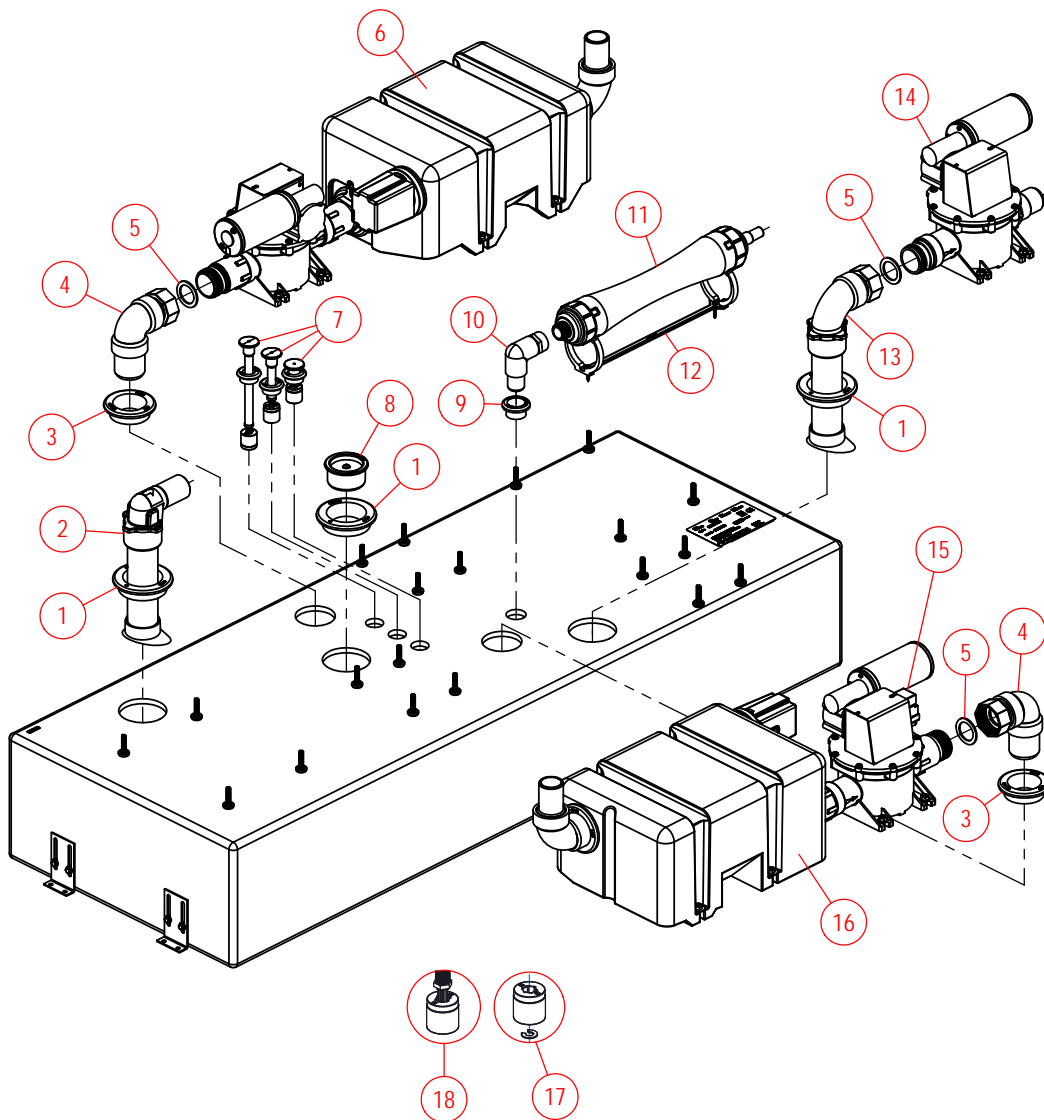

PARTS LIST: 37G HOLDING TANK - 322503703

ITEM	PART NO	LEGACY NO & DESCRIPTION
1	385311110	385311110 - 2" SEALING GROMMET
2	385311573	385311573 - DISCHARGE FITTING w/90° ELBOW Includes 2" Sealing Grommet
3	385311111	385311111 - 1 1/2" SEALING GROMMET
4	385311092	385311092 - 90° INLET ELBOW w/SLIP NUT
5	385311233	385311233 - 1 1/2" SLIP SEAL REPLACEMENT
6	N/A	N/A - LOW PROFILE VG See Low-Profile VG Parts List
7	385311586	385311586 - TANK LEVELS w/DT CONNECTOR Includes Sealing Grommets
8	9108554455	313255247 - TANKSAVER Includes 2" Sealing Grommet
9	385311112	385311112 - 3/4" SEALING GROMMET
10	385311091	385311091 - 3/4" VENT FILTER ELBOW FITTING Includes Sealing Grommet

ITEM	PART NO	LEGACY NO & DESCRIPTION
11	9108823047	309311001 - VENT FILTER REPLACEMENT
12	385311106	385311106 - VENT FILTER MOUNTING BRACKET Includes Mounting Hardware
13	385311596	385311596 - DIPTUBE ASSY w/90° ELBOW & SLIP NUT Includes 2" Sealing Grommet & Seal
14	N/A	N/A - DISCHARGE PUMP See Discharge Pump Parts List
15	385310842	385310842 - 12VDC SHUTDOWN RELAY/BACKET Includes Mounting Screws15
16	N/A	N/A - LOW PROFILE VG w/SHUTDOWN RELAY See Low-Profile VG Parts List
17	385311103	385311103 - TANK LEVEL FLOAT & LOCK RING
18	385230268	385230268 - THREADED STEM/FLOAT REPLACEMENT

P/N: 600347064
REV: 07-07/21