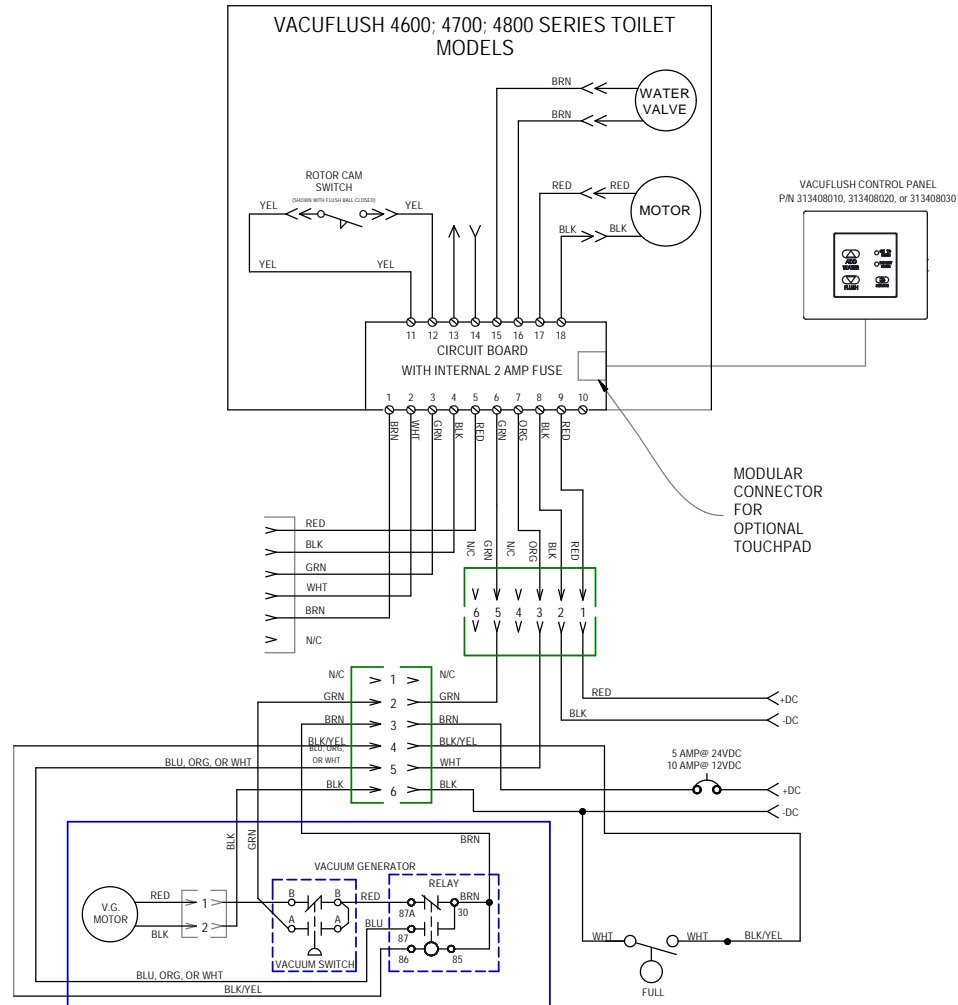

PARTS LIST: 4748 VACUFLUSH TOILET

NOTE: DEUTSCH/AMP PLUGS AND RECEPTACLES ARE OPTIONAL ELECTRICAL CONNECTORS ON VARIOUS PRODUCT MODELS. YOUR INSTALLED MODEL MAY OR MAY NOT HAVE DEUTSCH/AMP ELECTRICAL CONNECTORS. OEM SUPPLIED WIRING CAN ALSO VARY IN COLOR.

P/N: 600346486
REV: 07-11/23

WIRING DIAGRAM DWG REF.:
346612.21