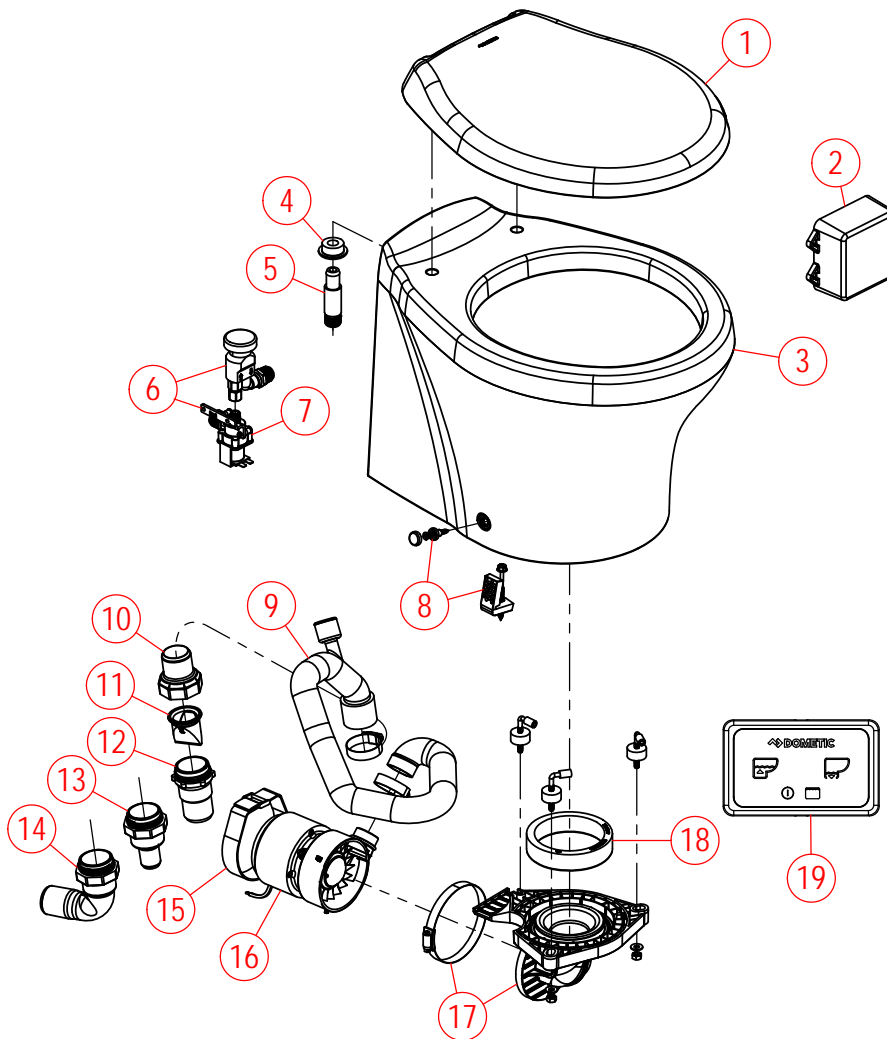

ITEM	PART NO	LEGACY NO & DESCRIPTION
11	385310076	385310076 - 1 1/2" CHECK VALVE KIT, 2pcs per Kit
12	385311315	385311315 - 1 1/2" OUTLET FITTING
13	385880072	385880072 - 1" DISCHARGE FITTING
14	385880071	385880071 - 1 1/2" ELBOW DISCHARGE FITTING
15	385880083	385880083 - MOTOR/PUMP MOUNTING STRAP
16	385880068	385880068 - MOTOR/MACERATOR ASSY - 12VDC
17	385312138	385312138 - BOWL TRANSITION ADAPTER KIT Includes Bowl Seal & Mounting Hardware
18	385312137	385312137 - BOWL ADAPTER SEAL REPLACEMENT Includes Mounting Hardware
19	9108554489	313600022 - DOMETIC TOUCHPAD FLUSH SWITCH-BLK Includes Connector Cable Kit 385880082