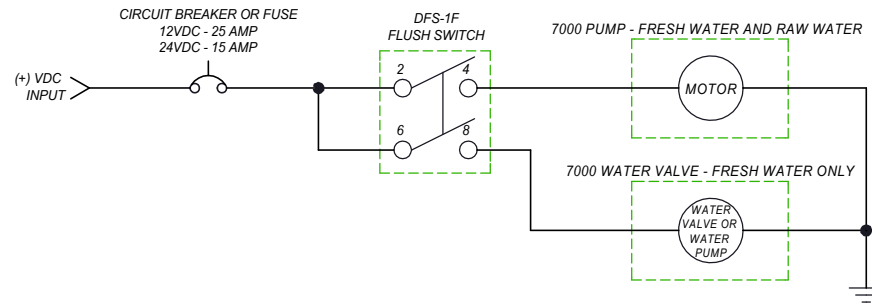

PARTS LIST: ORBIT 7164 MODEL

7000 SERIES FRESH/RAW WATER WIRING DIAGRAM - WITHOUT TANK FULL RELAY