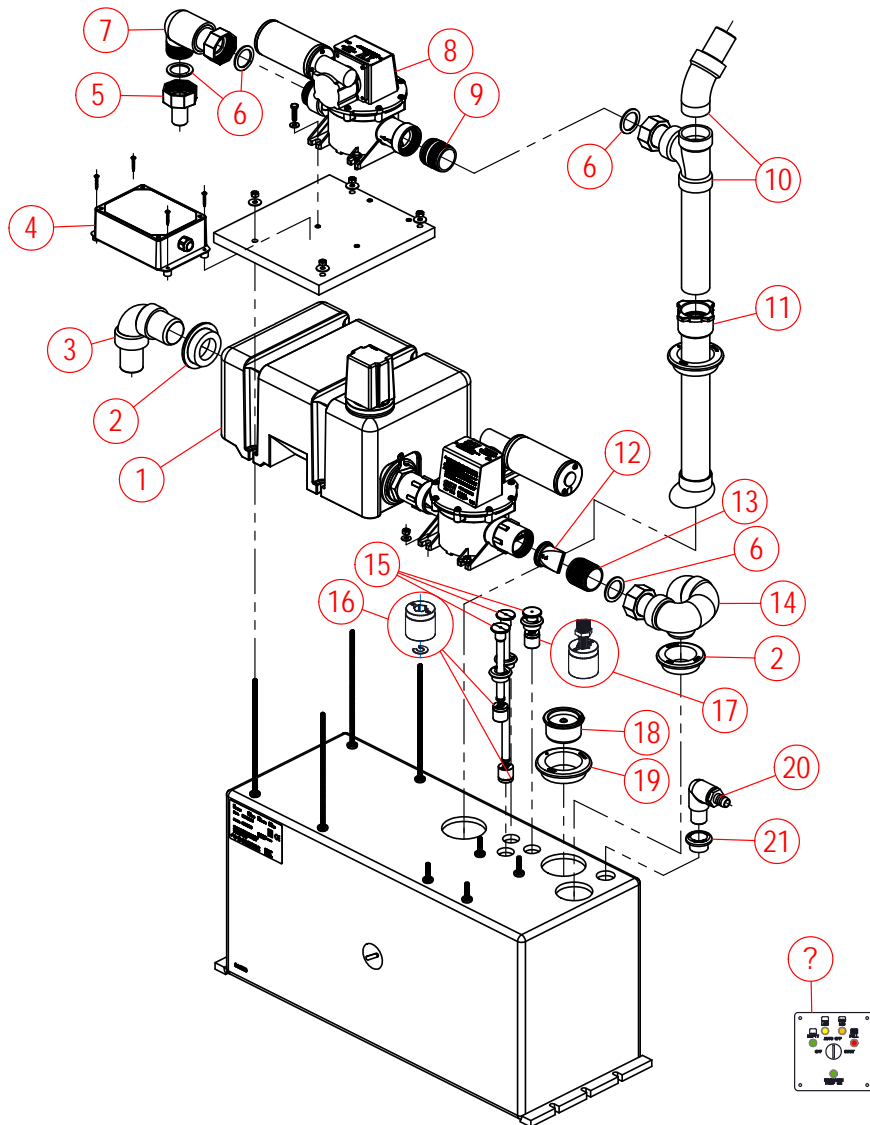

ITEM	PART NO	LEGACY NO & DESCRIPTION
12	385310076	385310076 - 1 1/2" CHECK VALVE KIT, 2pcs per Kit
13	385311272	385311272 - 1 1/2" MACH'G CLOSE NIPPLE
14	4471006906	385311404.RPL - OFFSET INLET ASSY Includes Sealing Grommet & Slip Seal
15	385311403	385311403 - TANK LEVELS w/DT CONNECTOR Includes Sealing Grommets
16	385311103	385311103 - TANK LEVEL FLOAT/LOCK RING
17	385230268	385230268 - THREADED STEM/FLOAT REPL
18	9108554455	313255247 - TANKSAVER Includes 2" Sealing Grommet
19	385311110	385311110 - 2" SEALING GROMMET
20	385311073	385311073 - 5/8" VENT ELBOW FITTING Includes Sealing Grommet
21	385311112	385311112 - 3/4" SEALING GROMMET
22	385311098	385311098 - TANKMANAGER CONTROL PANEL Includes Mounting Screws

P/N: 600345411
REV: 03-06/23