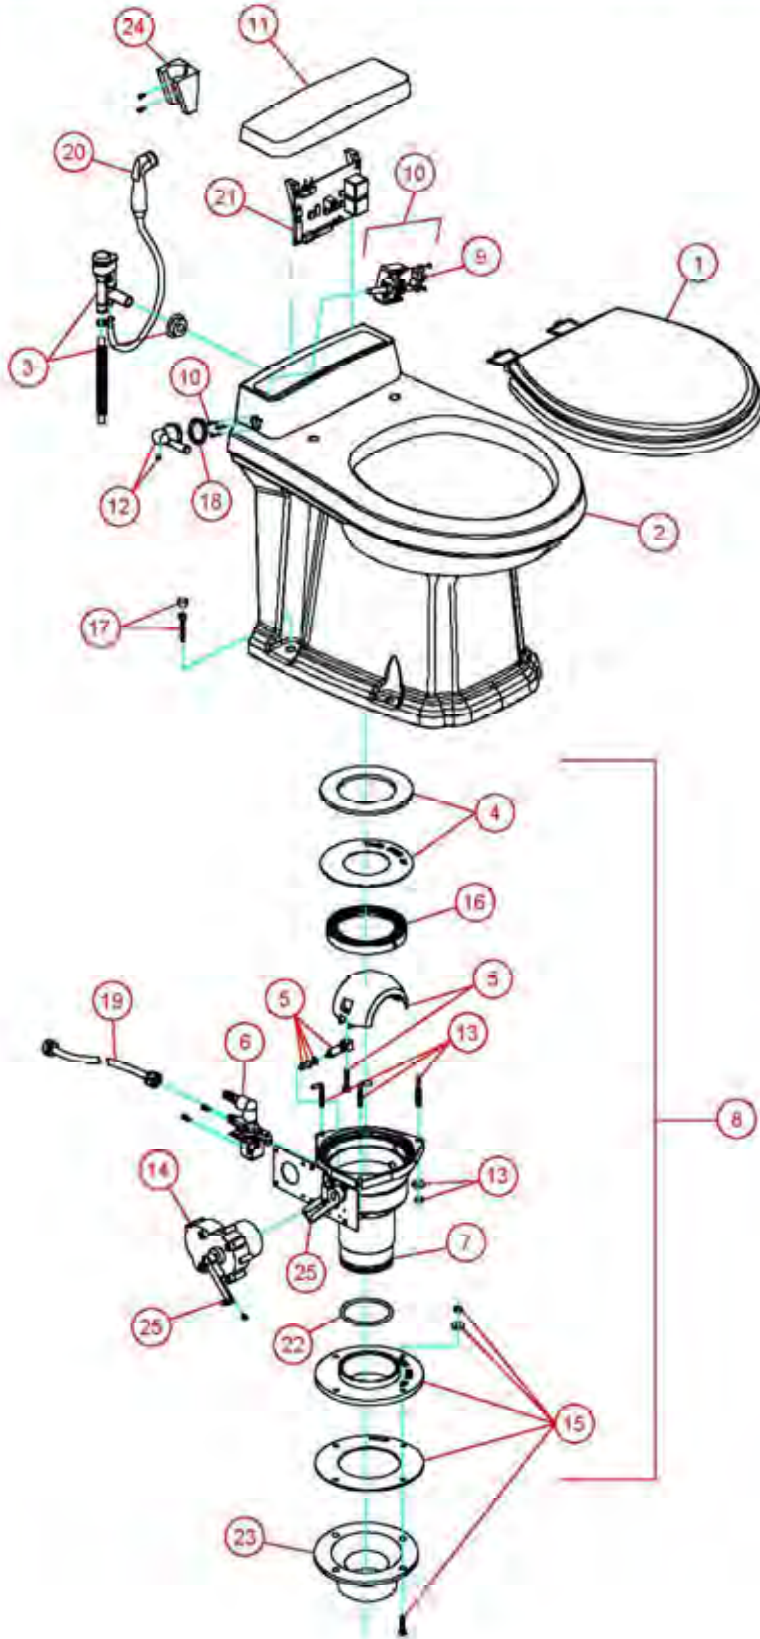

PARTS LIST: 3010 PLUG IN BASE

ITEM PART NUMBER & DESCRIPTION

1	385344013 - SEAT & COVER, WHITE 385344014 - SEAT & COVER, BONE 385344018 - SEAT & COVER, PLATINUM 385344019 - SEAT & COVER, EBONY
2	385310811 - CERAMIC BOWL, WHITE 385310812 - CERAMIC BOWL, BONE 385310867 - CERAMIC BOWL, PLATINUM 385310869 - CERAMIC BOWL, EBONY
3	385310807 - VACUUM BREAKER ASSEMBLY 385310808 - VACUUM BREAKER ASSY-Hand Spray MODEL
4	385311009 - KIT, SEAL PLUG IN BASE
5	385310969 - SHAFT/HALF BALL KIT 385310971 - SHAFT/HALF BALL KIT EBONY
6	385310821 - WATER VALVE w/MOUNTING SCREWS (12VDC)
7	385311051 - BASE 3010 PLUG IN
8	385311050 - COMPLETE BASE 3010 PLUG IN Includes Items 4-7, 13-14, 16, 19, 22
9	385310965 - KIT, ROCKER SWITCH w/CABLE
10	385310964 - FLUSH CONTROL ASSY, Includes Cable
11	385310851 - ACCESS COVER, WHITE 385310852 - ACCESS COVER, BONE 385310864 - ACCESS COVER, PLATINUM 385310866 - ACCESS COVER, EBONY
12	385310962 - FLUSH HANDLE WITH SET SCREW, CHROME 385310963 - FLUSH HANDLE WITH SET SCREW, GOLD 385344141 - KIT, FLUSH HANDLE, NICKEL
13	385311011 - L-BOLTS/NUTS/WASH/PLUG IN BASE
14	385310822 - MOTOR & MOUNTING HARDWARE (12VDC)
15	385311013 - FLOOR FLANGE ADAPTER KIT
16	385311292 - RING, BASE INSERT
17	385310813 - CERAMIC BOWL MOUNTING KIT, CHROME 385310814 - CERAMIC BOWL MOUNTING KIT, GOLD
18	600344695 - WASHER, FLUSH HANDLE
19	385311018 - SUPPLY HOSE
20	385310809 - Hand Spray, CHROME 385310873 - Hand Spray, EBONY
21	385310887 - CONTROL MODULE KIT-12VDC
22	385311294 - O-RING 3.1 x 3.5 x .21
23*	385343765 - FLOOR FLANGE 3" SPIGOT 385345892 - FLOOR FLANGE 3" HUB 385345889 - FLOOR FLANGE 3" MALE PIPE THREAD 307344653 - FLOOR FLANGE 45° SWIVEL
24	385311131 - BRACKET CHROME 385311125 - BRACKET EBONY Includes Screws
25	385311417 - KIT, BASE DRIVE ARMS
N/S	385310854 - ACCESS COVER MOUNTING KIT

* Optional Accessories Sold Separately & Not Included With Every Model

Whenever The Base Is Removed, You Must Replace the L-Bolts And Nuts.

P/N: 600344847
REV: 07/08