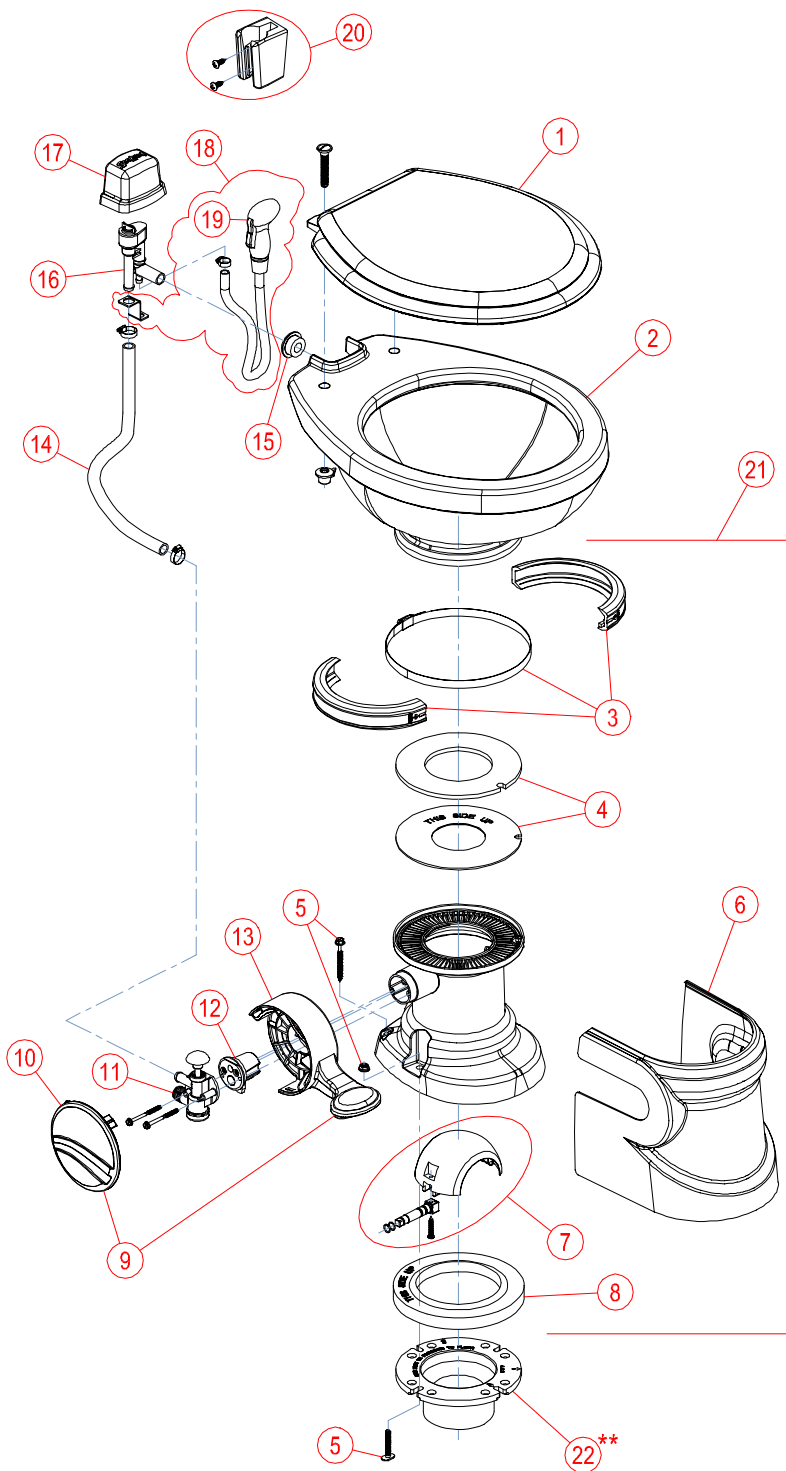

PARTS LIST: 210 MODEL

ITEM	PART NUMBER & DESCRIPTION
1	385344088 - SEAT/COVER - WHITE 385344089 - SEAT/COVER - BONE
2	385310790 - CERAMIC BOWL KIT - WHITE 385310791 - CERAMIC BOWL KIT - BONE
3	385310048 - BOWL/BASE CLAMP KIT - BONE
4	385311462 - FLUSH BALL SEAL REP'L KIT
5	385311117 - MOUNTING HARDWARE
6	385311126 - BASE SHROUD - WHITE 385311127 - BASE SHROUD - BONE
7	385310681 - FLUSH BALL, SHAFT, CARTRIDGE KIT Includes Item 12
8	385311267 - FLOOR FLANGE SEAL
9	385311119 - PEDAL COVER - WHITE 385311120 - PEDAL COVER - BONE
10	385311179 - PEDAL COVER - WHITE 385311180 - PEDAL COVER - BONE
11	385314349 - WATER VALVE KIT
12	385310683 - SPRING CARTRIDGE KIT
13	385311121 - PEDAL/CARTRIDGE KIT - WHITE 385311122 - PEDAL/CARTRIDGE KIT - BONE Includes Items 10 & 12
14	385340177 - BOWL WATER SUPPLY HOSE - WHITE 385345377 - BOWL WATER SUPPLY HOSE - BONE
15	385311164 - ½" SEALING GROMMET
16	385230335 - VACUUM BREAKER KIT w/HAND SPRAY 385316906 - VACUUM BREAKER KIT Includes Item 15
17	385310795 - VACUUM BREAKER COVER - WHITE 385310796 - VACUUM BREAKER COVER - BONE
18*	385319054 - Hand Spray KIT w/VAC BREAKER - WHT Includes Items 15, 16, 19
19*	385311124 - HAND SPRAYER - WHITE Includes Item 20
20*	385230319 - HAND SPRAY BRACKET w/SCREW - WHT
21	385311128 - 210 BASE KIT - WHITE 385311129 - 210 BASE KIT - BONE Includes Items 3-13
22**	385345889 - 3" MPT FLOOR FLANGE 385345892 - 3" SOCKET FLOOR FLANGE 385343765 - 3" SPIGOT FLOOR FLANGE 385310961 - 45° SWIVEL FLOOR FLANGE*** *** Must Be Used With Seal Included

* Optional Accessories; Not Provided With Every Model
** Sold Separately, Not Included With The Toilet

P/N: 600344935
REV: 05/11