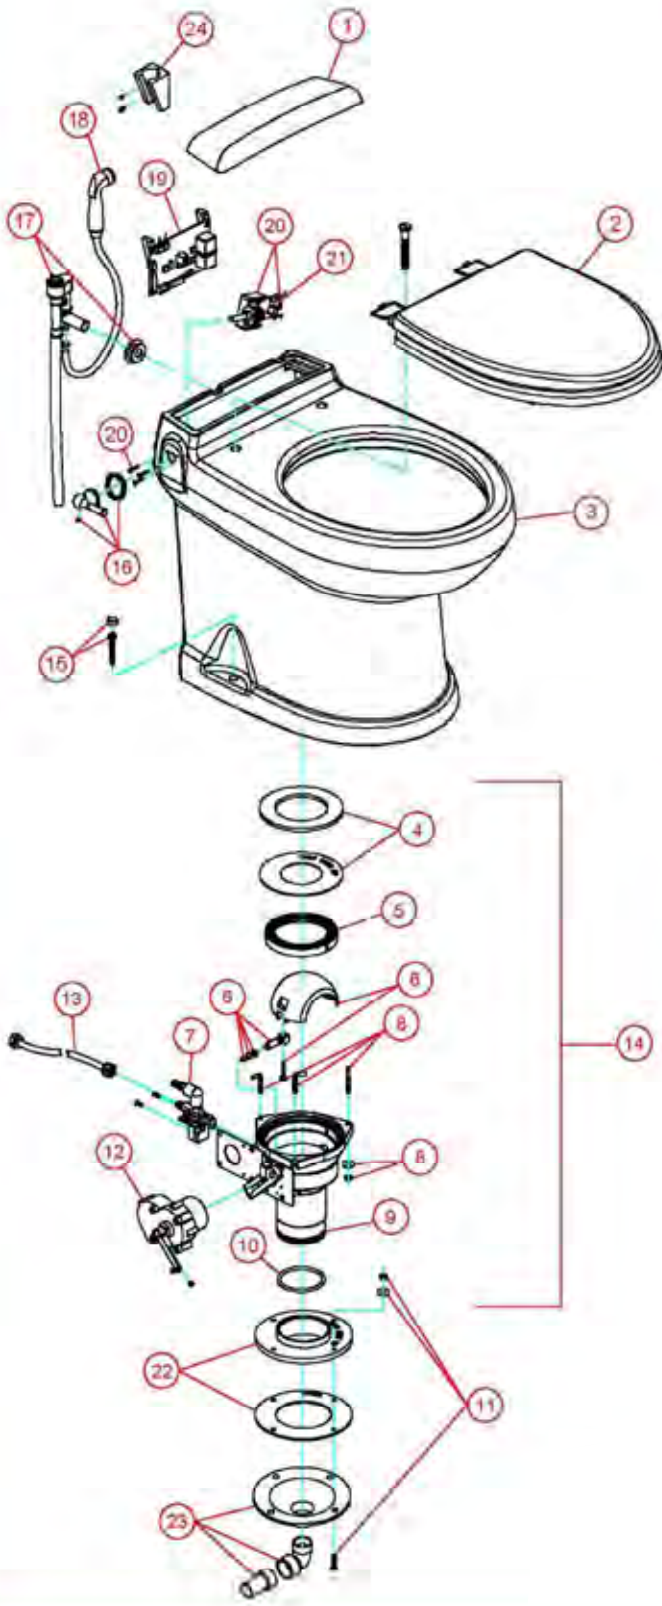

PARTS LIST: 3309 PLUG IN BASE

ITEM	PART NUMBER & DESCRIPTION
1	385311001 - ACCESS COVER, WHITE 385311002 - ACCESS COVER, BONE
2	385311005 - SEAT & COVER, WHITE 385311006 - SEAT & COVER, BONE
3	385311007 - CERAMIC BOWL, WHITE 385311008 - CERAMIC BOWL, BONE
4	385311009 - KIT, SEAL PLUG IN BASE
5	385311292 - RING, BASE INSERT
6	385310969 - SHAFT/HALF BALL KIT
7	385310821 - WATER VALVE w/MOUNTING SCREWS (12DC) 385310845 - WATER VALVE w/MOUNTING SCREWS (24DC)
8	385311011 - L-BOLTS/NUTS/WASH/PLUG IN BASE
9	385311051 - BASE PLUG IN Includes Item 8-10
10	385311294 - O-RING 3.1 x 3.5 x .21
11	385310064 - MOUNTING KIT
12	385310822 - MOTOR & MOUNTING HARDWARE (12DC) 385310846 - MOTOR & MOUNTING HARDWARE (24DC)
13	385311018 - SUPPLY HOSE
14	385311050 - COMPLETE BASE PLUG IN 12VDC 385311170 - COMPLETE BASE PLUG IN 24VDC Includes Items 4-11 & 13
15	385310679 - MOUNTING KIT, WHITE 385310785 - MOUNTING KIT, BONE
16	385310962 - FLUSH HANDLE WITH SET SCREW, CHROME 385310963 - FLUSH HANDLE WITH SET SCREW, GOLD 385311141 - FLUSH HANDLE WITH SET SCREW, NICKEL
17	385310807 - VACUUM BREAKER KIT 385310808 - VACUUM BREAKER KIT-WITH SPRAY
18	385310809 - HAND SPRAY
19	385310888 - CONTROL MODULE 12VDC 385310890 - CONTROL MODULE 24VDC
20	385310964 - FLUSH CONTROL ASSEMBLY w/CABLE
21	385310965 - ROCKER SWITCH w/CABLE
22	385311013 - FLOOR FLANGE ADAPTER KIT
23	385318864 - FLOOR FLANGE KIT Includes Item 11
24	385311131 - SPRAY BRACKET
N/S	385310854 - ACCESS COVER MOUNTING KIT
N/S	385311417 - KIT, BASE DRIVE ARMS

P/N: 600345052
REV: 08/06

**OBSOLETE FINISHED GOOD;
PARTS MAY STILL BE AVAILABLE**