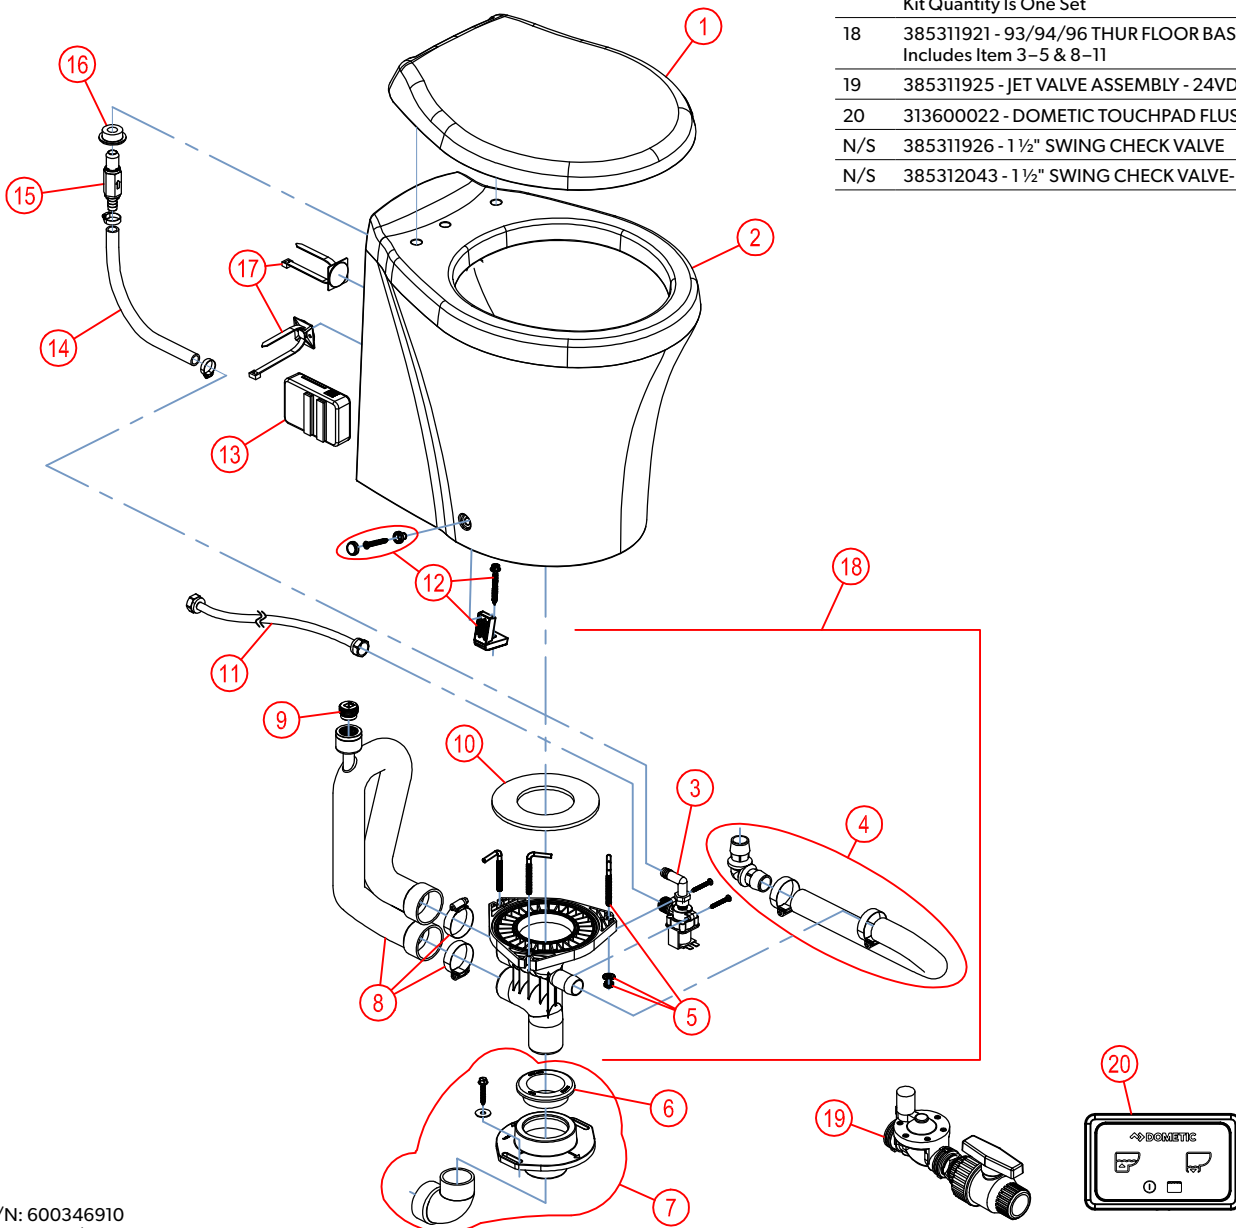

PARTS LIST: 9640 MODEL SERIES (THRU-FLOOR DISCHARGE OPTION)

ITEM	PART NUMBER & DESCRIPTION
1	385311618 - SEAT/COVER SLOW-CLOSE - WHITE 385311619 - SEAT/COVER SLOW-CLOSE - BONE
2	385311870 - 9640 BOWL KIT - WHITE 385311871 - 9640 BOWL KIT - BONE Includes Item 5
3	385311905 - WATER VALVE KIT - 24VDC
4	385311910 - WATER JET INLET TUBE KIT
5	385311011 - BASE TO BOWL MOUNTING HARDWARE
6	385311111 - 1 1/2" SEALING GROMMET
7	385311911 - FLOOR FLANGE/MTG ADAPTER KIT Includes Item 6

ITEM	PART NUMBER & DESCRIPTION
8	385311912 - DISCHARGE TUBE-THRU FLOOR Includes Item 9
9	385880080 - ANTISIPHON VALVE REPLACEMENT
10	385311914 - BASE SEAL REPLACEMENT
11	385311018 - WATER SUPPLY HOSE
12	385311463 - BOWL MOUNTING HARDWARE KIT
13	385311919 - CONTROL MODULE 12/24VDC
14	85345377 - BOWL WATER SUPPLY HOSE Includes Hose Clamps
15	385311456 CHECK VALVE KIT Includes Item 16
16	385311164 - 1/2" SEALING GROMMET
17	85311915 - COMPONENT MOUNTING STRAP KIT Kit Quantity Is One Set
18	385311921 - 93/94/96 THUR FLOOR BASE KIT - 24VDC Includes Item 3-5 & 8-11
19	385311925 - JET VALVE ASSEMBLY - 24VDC
20	313600022 - DOMETIC TOUCHPAD FLUSH SWITCH - BLACK
N/S	385311926 - 1 1/2" SWING CHECK VALVE
N/S	385312043 - 1 1/2" SWING CHECK VALVE-UNION

P/N: 600346910
REV: 03-01/17