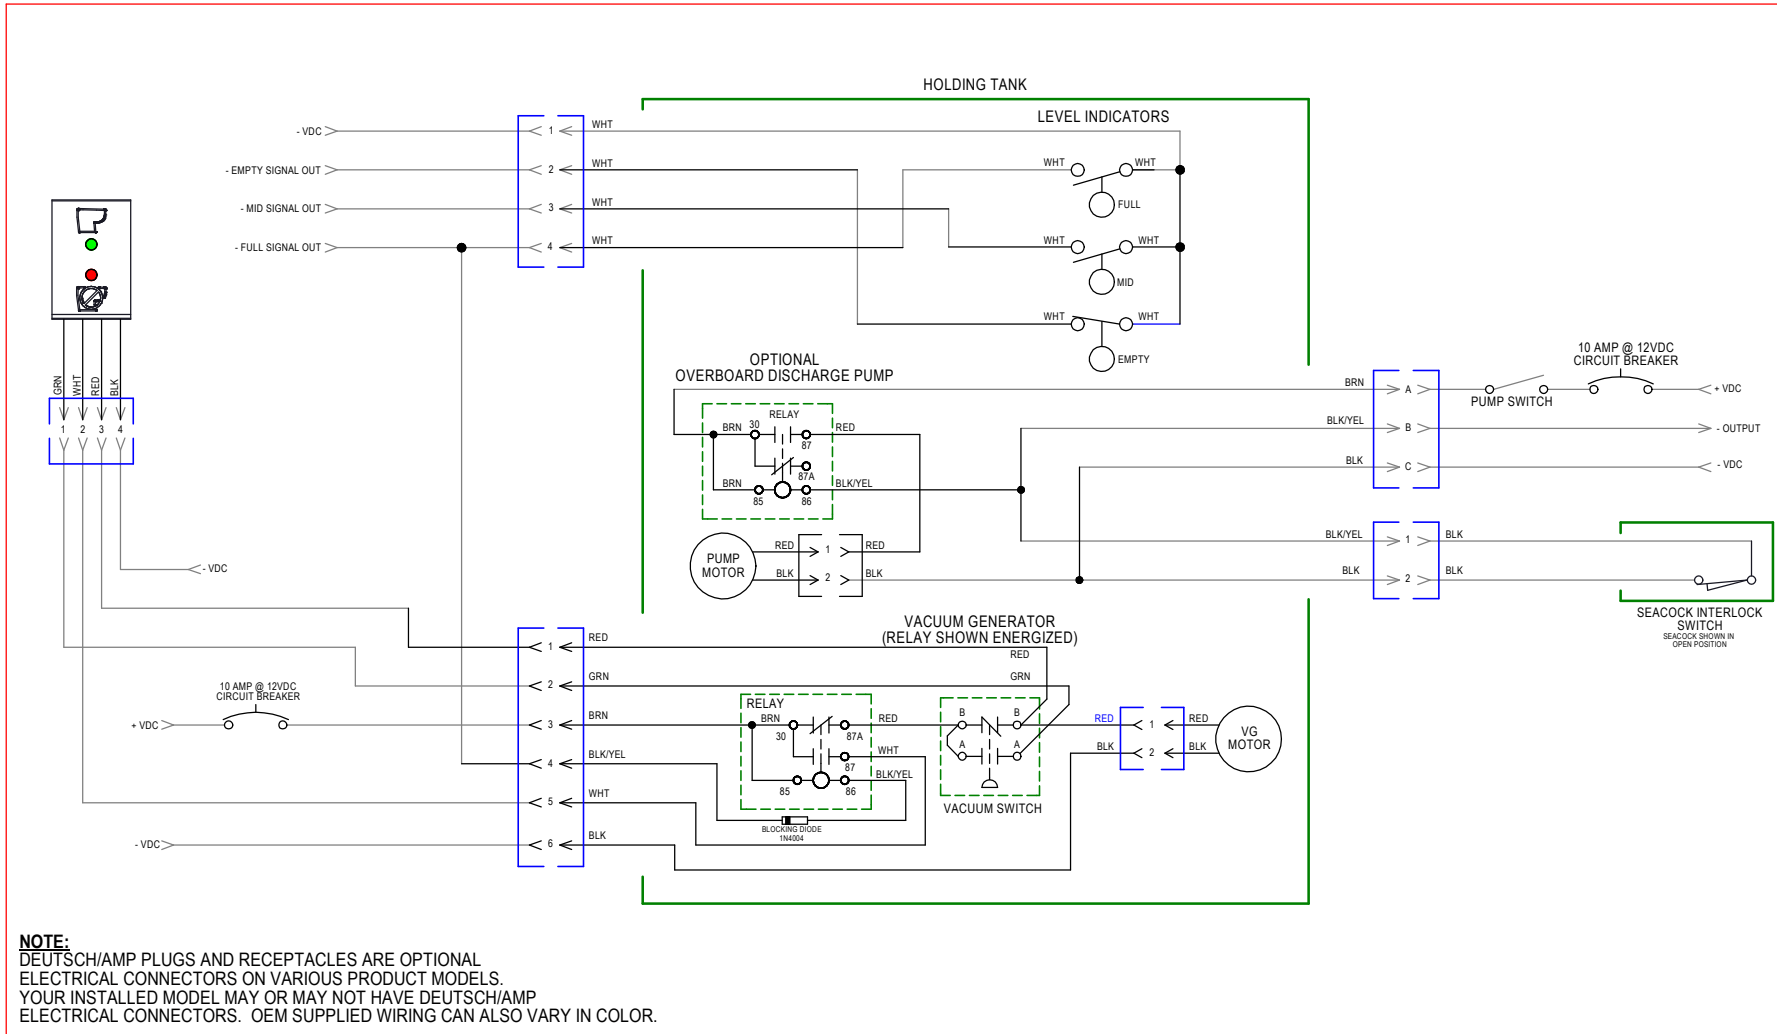

PARTS LIST: 28+ GAL HOLDING TANK SYSTEM - 322102820

NOTE:
DEUTSCH/AMP PLUGS AND RECEPTACLES ARE OPTIONAL ELECTRICAL CONNECTORS ON VARIOUS PRODUCT MODELS. YOUR INSTALLED MODEL MAY OR MAY NOT HAVE DEUTSCH/AMP ELECTRICAL CONNECTORS. OEM SUPPLIED WIRING CAN ALSO VARY IN COLOR.

P/N: 600347028
REV: 03-10/15

WIRING DIAGRAM DWG REF.:
346612; SHEET 10