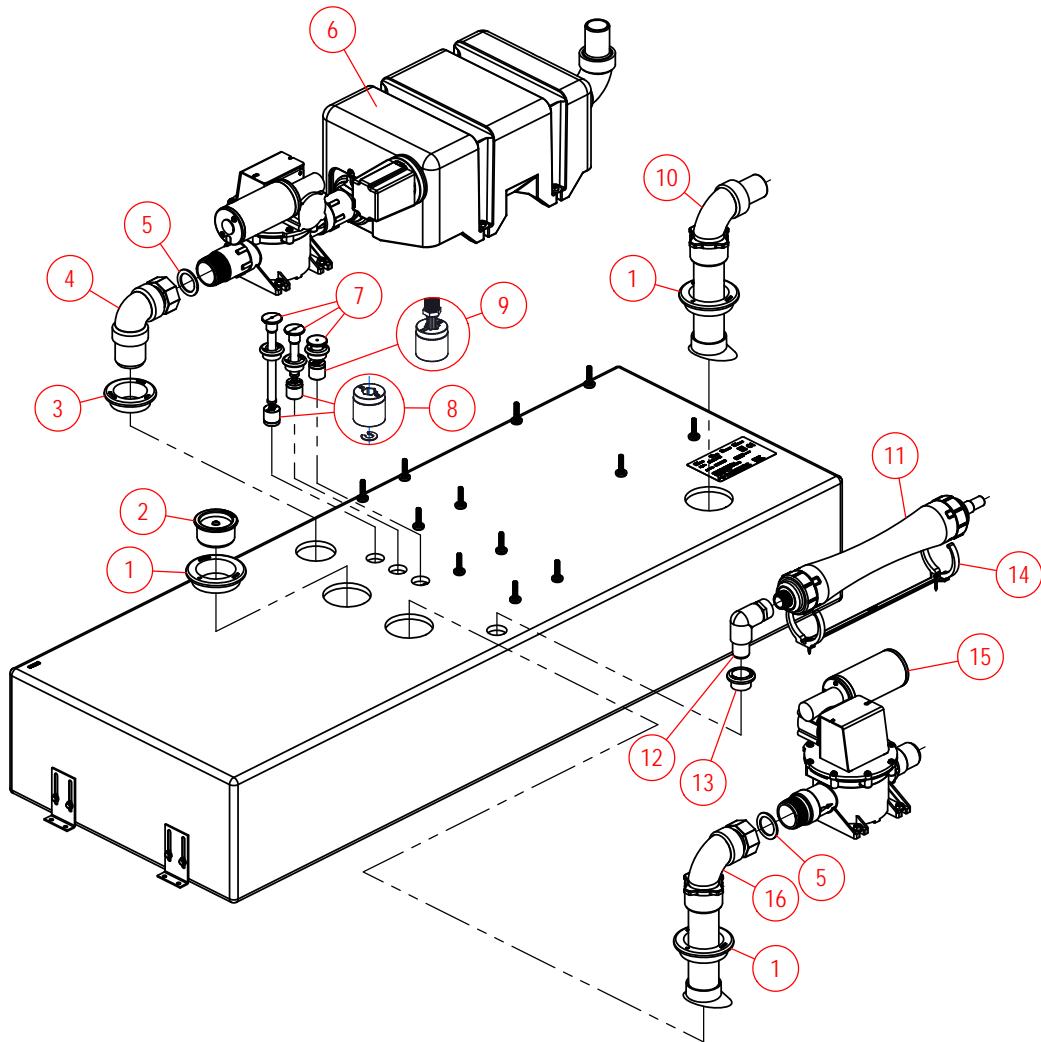

PARTS LIST: 37 GAL HOLDING TANK SYSTEM - 322503702

ITEM	PART NO	LEGACY NO & DESCRIPTION
1	385311110	385311110 - 2" SEALING GROMMET
2	9108554455	313255247 - TANKSAVER Includes 2" Sealing Grommet
3	385311111	385311111 - 1 1/2" SEALING GROMMET
4	385311092	385311092 - 90° INLET ELBOW w/SLIP NUT
5	385311233	385311233 - 1 1/2" SLIP SEAL REPLACEMENT
6	N/A	N/A - LOW PROFILE VG See Low-Profile VG Parts List
7	385311586	385311586 - TANK LEVELS w/DT CONNECTOR Includes Sealing Grommets
8	385311103	385311103 - TANK LEVEL FLOAT & LOCK RING
9	385230268	385230268 - THREADED STEM/FLOAT REPL

ITEM	PART NO	LEGACY NO & DESCRIPTION
10	385311587	385311587 - DIPTUBE ASSY w/90° EXT'D ELBOW Includes 2" Sealing Grommet
11	9108823047	309311001 - VENT FILTER REPLACEMENT
12	385311091	385311091 - 3/4" VENT FILTER ELBOW FITTING Includes Sealing Grommet
13	385311112	385311112 - 3/4" SEALING GROMMET
14	85311106	85311106 - VENT FILTER MOUNTING BRACKET Includes Mounting Hardware
15	N/A	N/A - DISCHARGE PUMP See Discharge Pump Parts List
16	385311596	385311596 - DIPTUBE ASSY w/90° ELBOW/SLIP NUT Includes 2" Sealing Grommet & Seal

P/N: 600347266
REV: 02-07/21