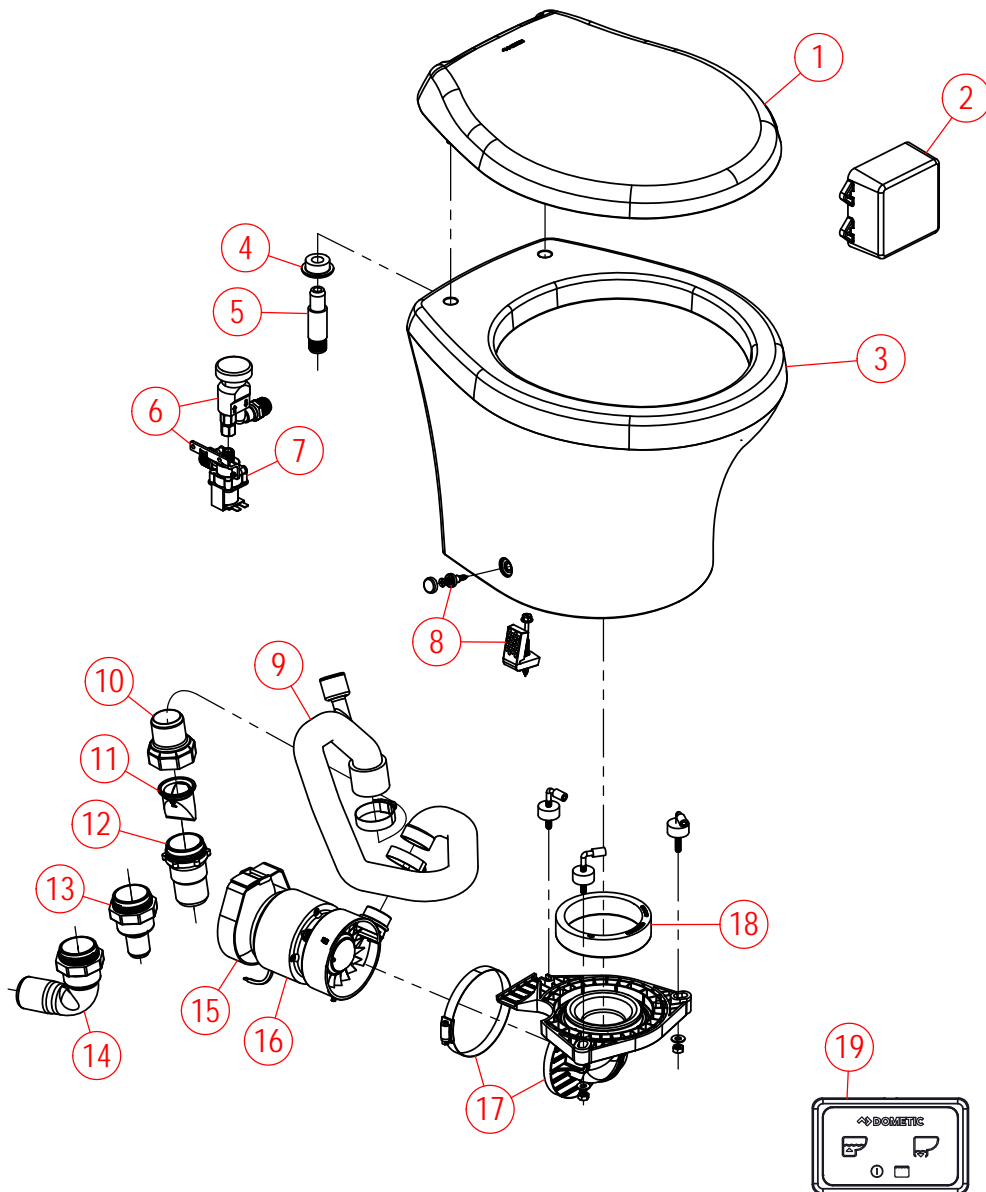

PARTS LIST: 8920RV MASTERFLUSH

ITEM	PART NO	LEGACY NO & DESCRIPTION
1	385311618	385311618 - SEAT/COVER SLOW-CLOSE KIT - WHITE Includes Mounting Hardware
2	385880085	385880085 - CONTROL MODULE 12/24VDC (DBL)
3	385311378	385311378 - 4800/8900 LOW-PROFILE BOWL KIT-WHITE
4	385311164	385311164 - 1/2" SEALING GROMMET
5	4471004162	385311879.RPL - BOWL SUPPLY FITTING Includes Sealing Grommet
6	385311890	385311890 - REMOTE WTR VALVE/VACUUM BREAKER Includes Water Valve
7	385311882	385311882 - WATER VALVE KIT - 12VDC
8	385311463	385311463 - BOWL MOUNTING HARDWARE KIT
9	385312149	385312149 - DISCHARGE TUBE REPLACEMENT KIT Includes Clamps & Anti-Siphon Valve
10	385880070	385880070 - DISCHARGE TUBE VALVE ADAPTER

ITEM	PART NO	LEGACY NO & DESCRIPTION
11	385310076	385310076 - 1 1/2" CHECK VALVE KIT, 2pcs per Kit
12	385311315	385311315 - 1 1/2" OUTLET FITTING
13	385880072	385880072 - 1" DISCHARGE FITTING
14	385880071	385880071 - 1 1/2" ELBOW DISCHARGE FITTING
15	385880083	385880083 - MOTOR/PUMP MOUNTING STRAP
16	385880068	385880068 - MOTOR/MACERATOR ASSY - 12VDC
17	385312138	385312138 - BOWL TRANSITION ADAPTER KIT Includes Bowl Seal & Mounting Hardware
18	385312137	385312137 - BOWL ADAPTER SEAL REPLACEMENT Includes Mounting Hardware
19	9108554488	313600022 - DOMETIC TOUCHPAD FLUSH SWITCH - BLK Includes Connector Cable Kit 385880082

P/N: 600347496
REV: 03-02/24