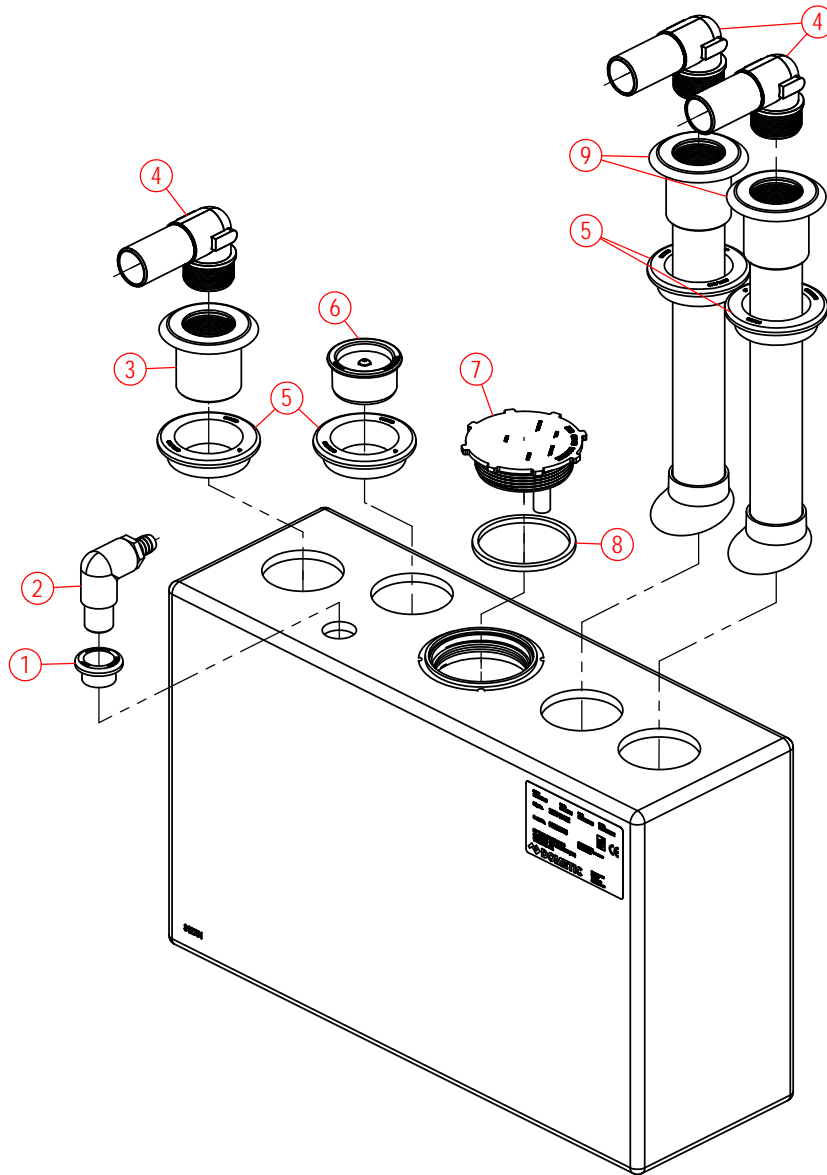

PARTS LIST: 4012 HOLDING TANK - 322840121 & 322840122

ITEM	PART NUMBER & DESCRIPTION

1	385311112 - 3/4" SEALING GROMMET
2	385311073 - 5/8" VENT ELBOW FITTING Includes Item 9
3	385311252 - FLANGED ADAPTER FITTING
4	385311251 - 1 1/2" THREADED 90° ELBOW
5	385311110 - 2" SEALING GROMMET
6	313255247 - TANKSAVER Includes Item 1
7	385250020 - TANK CAP REPLACEMENT Includes Items 6
8	385311250 - TANKWATCH CAP REP'L SEAL
9	385310660 - DISCHARGE FITTING ASSY Includes Item 1

P/N: 600344868
REV: 02-02/21