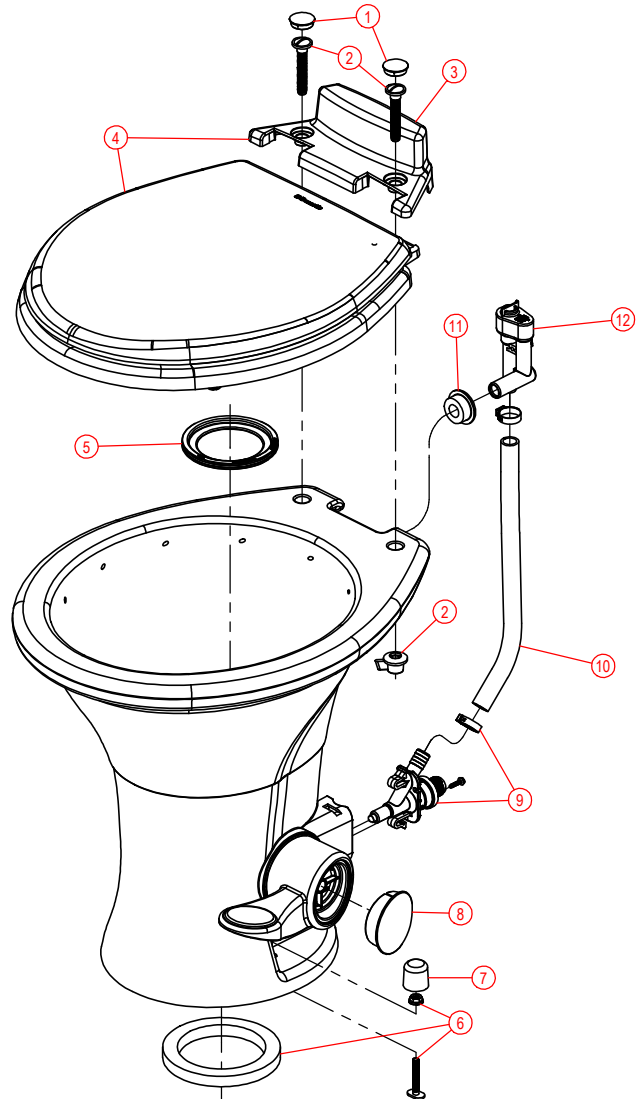

PARTS LIST: 310 / 310S TALL GRAVITY FLUSH TOILET W/WOOD SEAT

ITEM PART NUMBER & DESCRIPTION

1	385311648 - SEAT MOUNTING COVER - WHITE 385311649 - SEAT MOUNTING COVER - BONE
2	385311650 - SEAT MOUNTING HARDWARE - WHITE 385311651 - SEAT MOUNTING HARDWARE - BONE Includes Item 1
3	385311944 - VACUUM BREAKER REP'L COVER - WHITE 385311945 - VACUUM BREAKER REP'L COVER - BONE Includes Items 1 & 2
4	385311949 - SEAT/COVER REPLACEMENT - WHITE 385311950 - SEAT/COVER REPLACEMENT - BONE Includes Items 1, 2, & 3
5	385311658 - FLUSH BALL SEAL
6	385311652 - MTG HARDWARE & FLOOR SEAL - WHITE 385311653 - MTG HARDWARE & FLOOR SEAL - BONE Includes Item 7
7	385311654 - FLOOR BOLT CAP - WHITE 385311655 - FLOOR BOLT CAP - BONE C7
8	385311656 - PEDAL COVER - WHITE 385311657 - PEDAL COVER - BONE
9	385311641 - WATER VALVE KIT
10	385311937 - BOWL SUPPLY HOSE Includes Mounting Clamps
11	385311164 - 1/2" SEALING GROMMET
12	385316906 - VACUUM BREAKER KIT; WITHOUT SPRAYER Includes Item 11

P/N: 600346868
REV: 05-02/16