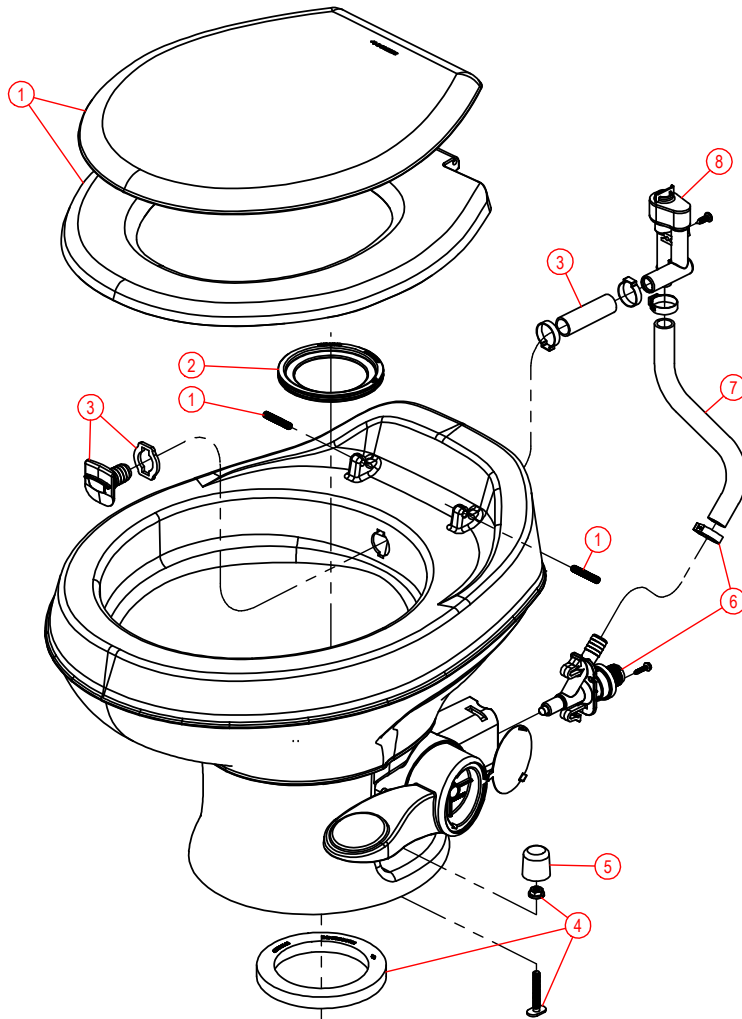

PARTS LIST: 301 & 301S LOW-PROFILE GRAVITY TOILET

ITEM	PART NUMBER & DESCRIPTION
1	385311930 - SEAT/COVER REPLACEMENT - WHITE 385311931 - SEAT/COVER REPLACEMENT - BONE Includes Mounting Hardware
2	385311658 - FLUSH BALL SEAL
3	385311932 - BOWL WASH SPRAY NOZZLE KIT - WHITE 385311933 - BOWL WASH SPRAY NOZZLE KIT - BONE
4	385311652 - MTG HARDWARE & FLOOR SEAL - WHITE 385311653 - MTG HARDWARE & FLOOR SEAL - BONE Includes Item 5
5	385311654 - FLOOR BOLT CAP - WHITE 385311655 - FLOOR BOLT CAP - BONE
6	385311641 - WATER VALVE KIT
7	385312157- BOWL SUPPLY HOSE Includes Mounting Clamps
8	385316906 - VACUUM BREAKER KIT

P/N: 600347283
REV: 04-10/18