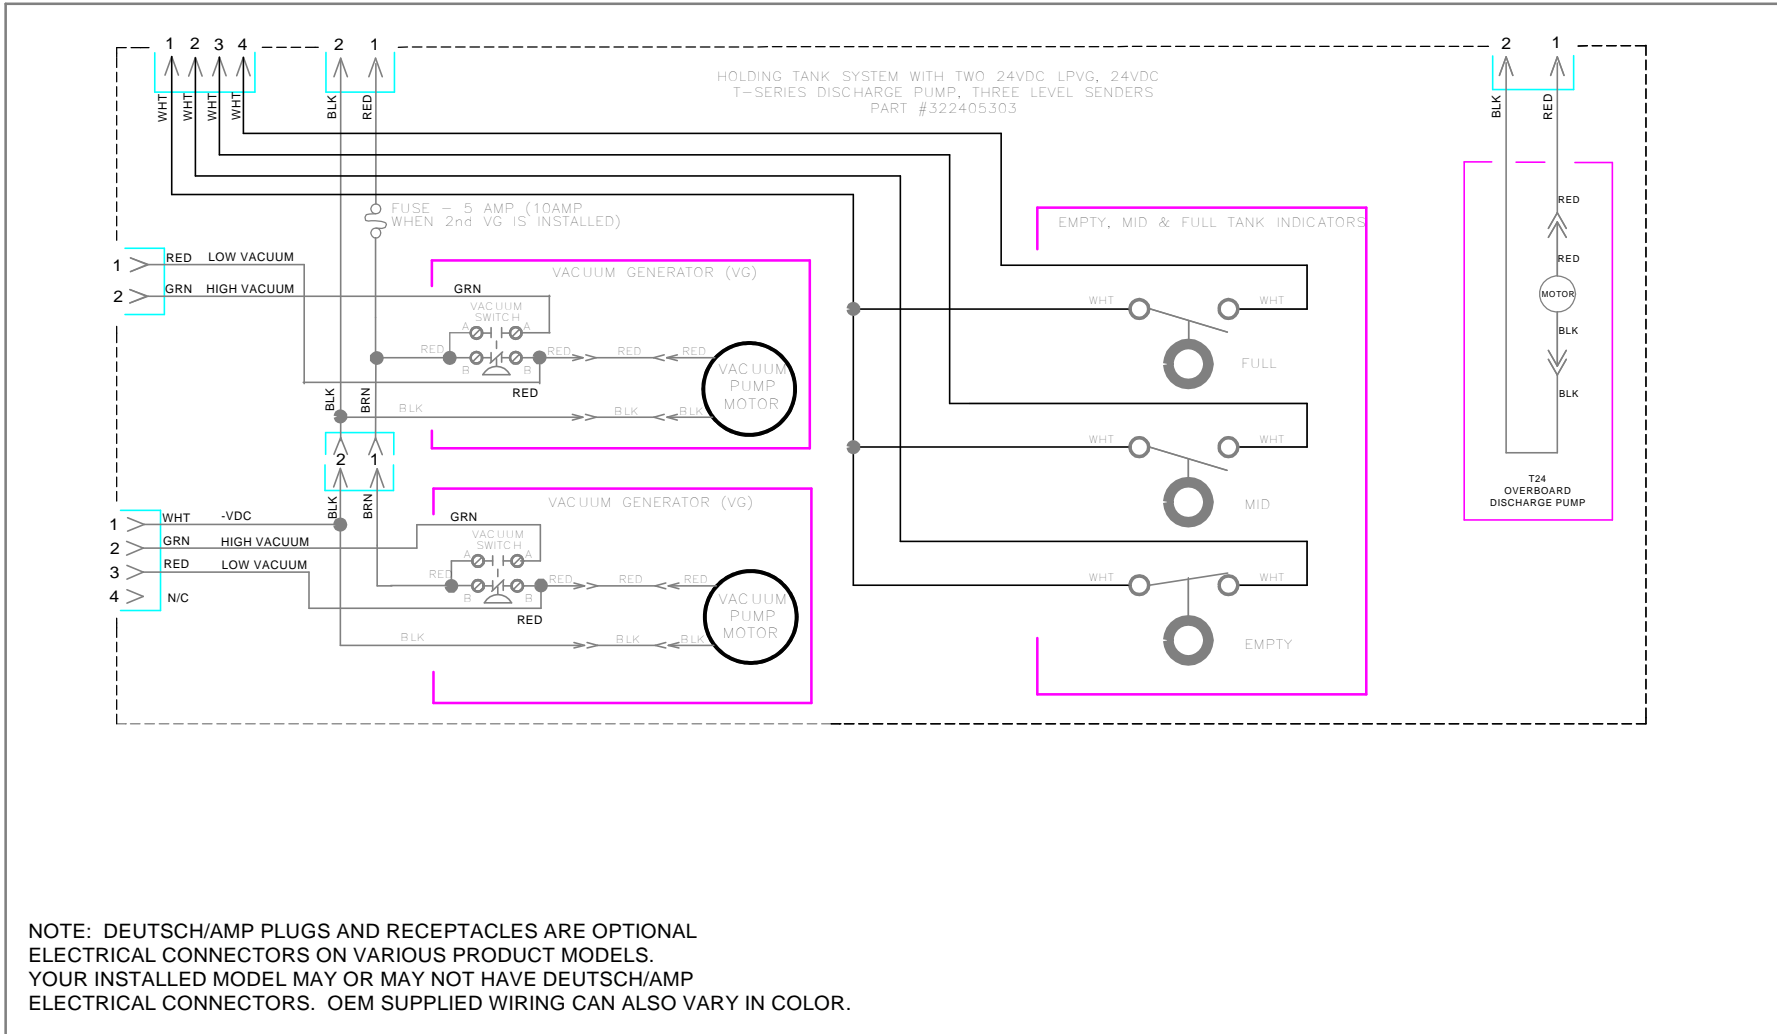

PARTS LIST: 4053 HOLDING TANK - 322405303

P/N: 600346981
REV: 03-06/14

WIRING DIAGRAM DWG REF.:
346612; SHEET 39

PARTS LIST: 53 GAL HOLDING TANK - 322805301

ITEM	PART NUMBER & DESCRIPTION
1	385311106 - VENT FILTER MOUNTING BRACKET Includes Mounting Hardware
2	309311002 - VENT FILTER REPLACEMENT CARTRIDGE Order Kit 385312060 for Replacement Fittings
3	385311164 - 1/2" SEALING GROMMET
4	385312173 - TANK LEVELS w/DT CONNECTOR Includes Item 3
5	313255247 - TANKSAVER Includes Item 6
6	385311110 - 2" SEALING GROMMET
7	385311573 - DIPTUBE ASSY w/90° ELBOW Includes Item 6
8	385310842 - SHUTDOWN RELAY & MTG BRACKET-12VDC Includes Mounting Screws
9	385311111 - 1 1/2" SEALING GROMMET
10	385312174 - TANK INLET FITTING Includes Item 9
11	385311163 - PUMP MOUNTING HARDWARE
12	385311162 - VG MOUNTING HARDWARE
13	385312175 - 12VDC LOW-PROFILE VG REP'L See Low-Profile VG Parts List