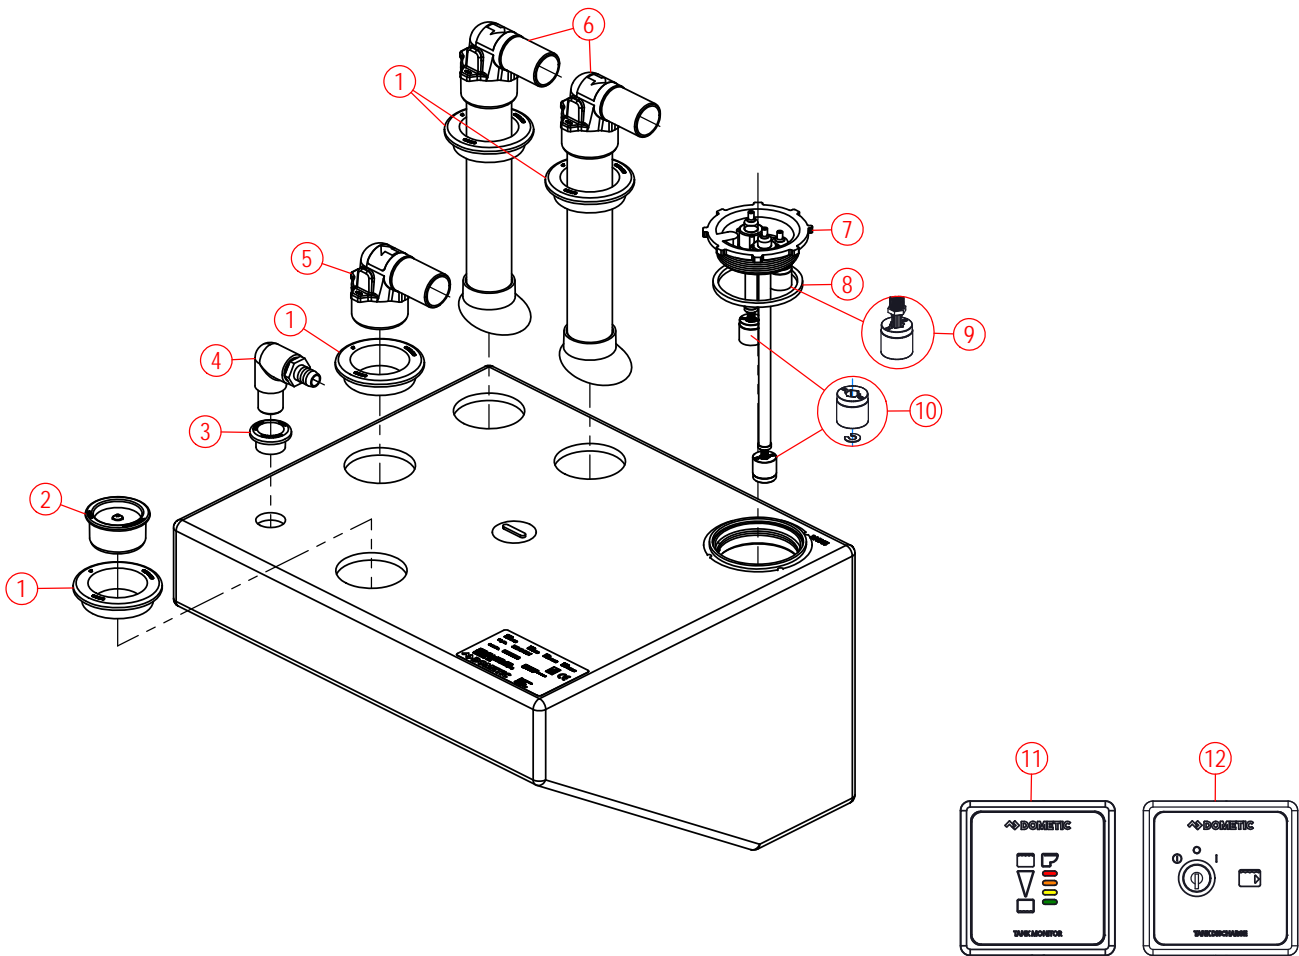

PARTS LIST: 4015 HOLDING TANK - 322401501

ITEM	PART NUMBER & DESCRIPTION
1	385311110 - 2" SEALING GROMMET
2	313255247 - TANKSAVER Includes Item 1
3	385311112 - 3/4" SEALING GROMMET
4	385311073 - 5/8" VENT ELBOW FITTING Includes Item 3
5	385311608 - 1 1/2" INLET ELBOW FITTING Includes Item 1
6	385311573 - DISCHARGE FITTING w/90° ELBOW Includes Item 1
7	385312092 - TANKWATCH CAP w/o VENT-DT CONNECTOR Includes Item 8
8	385311250 - TANKWATCH CAP REP'L SEAL
9	385230268 - THREADED STEM/FLOAT REPLACEMENT
10	385311103 - TANK LEVEL FLOAT & LOCK RING
11	385311971 - DTM04 TANK FULL HARNESS REPLACEMENT
12	313814101 - DTD01 PANEL MANUAL 12VDC - BLACK

P/N: 600347284
REV: 02-01/17