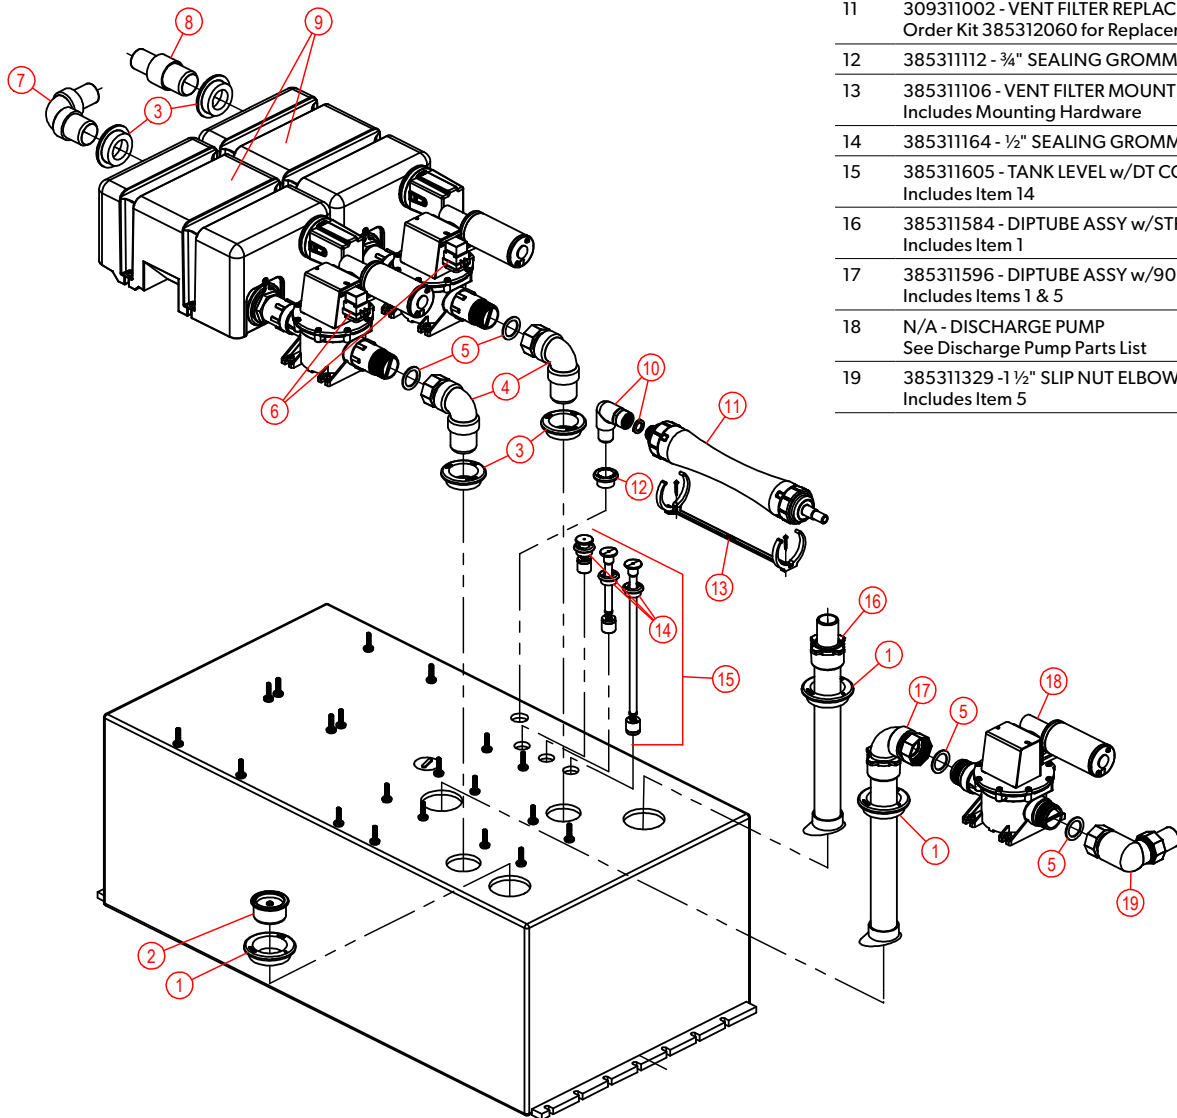

PARTS LIST: 4068 HOLDING TANK - 322406809 & 322406813

ITEM	PART NUMBER & DESCRIPTION
1	385311110 - 2" SEALING GROMMET
2	313255247 - TANKSAVER Includes Item 1
3	385311111 - 1 1/2" SEALING GROMMET
4	385311092 - 90° INLET ELBOW w/SLIP NUT Includes Item 3 & 5
5	385311233 - 1 1/2" SLIP SEAL REPLACEMENT
6	385310842 - SHUTDOWN RELAY & MTG BRACKET - 12VDC 385310843 - SHUTDOWN RELAY & MTG BRACKET - 24VDC Includes Mounting Screws
7	385310635 - 1 1/2" INLET ELBOW FITTING Includes Item 3
8	385310690 - STRAIGHT 1 1/2" INLET FITTING Includes Item 3
9	N/A - LOW-PROFILE VACUUM GENERATOR See LPVG Parts List
10	385311091 - 3/4" VENT FILTER ELBOW FITTING Includes Item 12
11	309311002 - VENT FILTER REPLACEMENT CARTRIDGE Order Kit 385312060 for Replacement Fittings
12	385311112 - 3/4" SEALING GROMMET
13	385311106 - VENT FILTER MOUNTING BRACKET Includes Mounting Hardware
14	385311164 - 1/2" SEALING GROMMET
15	385311605 - TANK LEVEL w/DT CONNECTOR Includes Item 14
16	385311584 - DIPTUBE ASSY w/STRAIGHT FITTING Includes Item 1
17	385311596 - DIPTUBE ASSY w/90° ELBOW & SLIP NUT Includes Items 1 & 5
18	N/A - DISCHARGE PUMP See Discharge Pump Parts List
19	385311329 - 1 1/2" SLIP NUT ELBOW ASSY Includes Item 5

P/N: 600345997
REV: 03-09/17