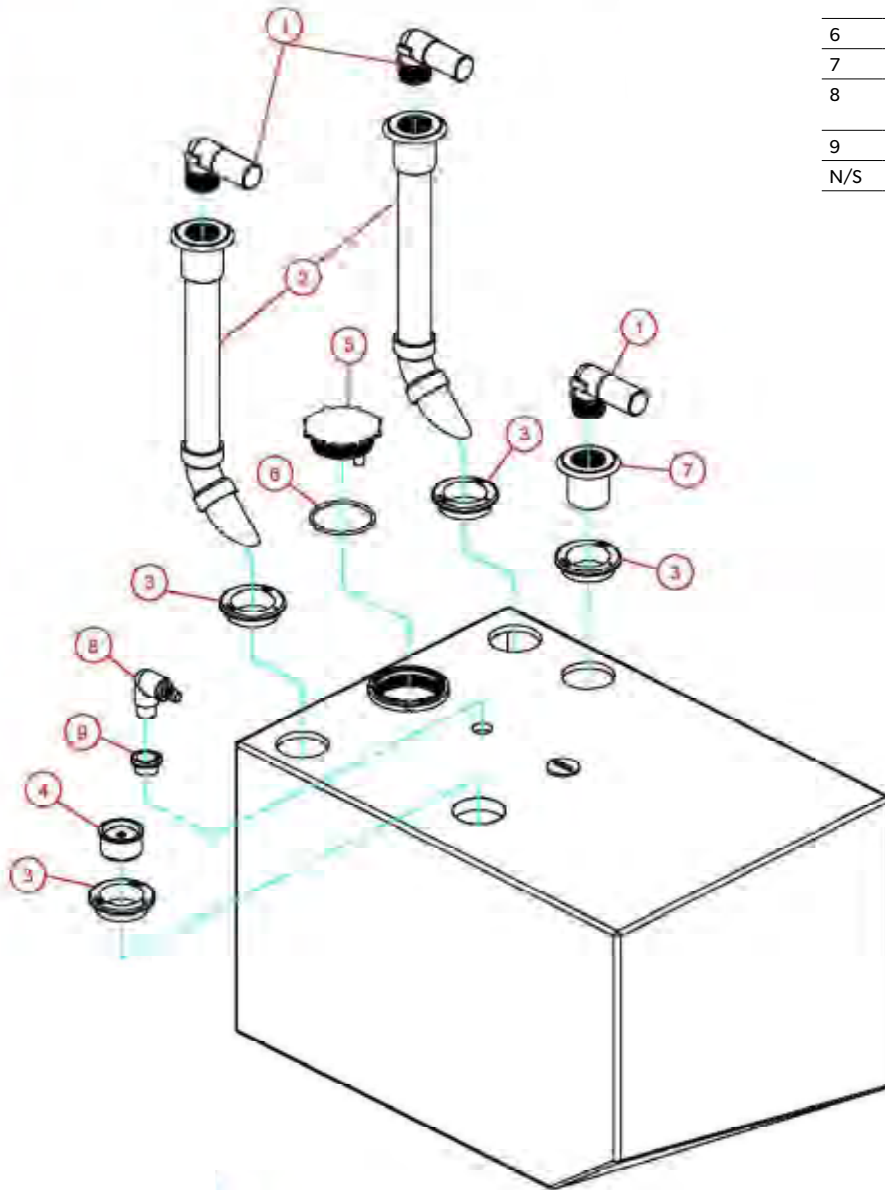

PARTS LIST: MODEL 322850502 HTS BASIC

ITEM	PART NUMBER & DESCRIPTION
1	385311251 - KIT, 90° ELBOW FITTING
2	385310660 - KIT, DIPTUBE Includes Item 3
3	385311110 - GROMMET, SEALING 2"
4	313255247 - TANK SAVER, 1 1/2" Includes Item 3
5	385250020 - KIT, CAP Includes Item 6
6	385311250 - KIT, O'RING 3-5/8" ODX 3/16"
7	385311252 - KIT, FLANGED ADAPTER FITTING
8	385311073 - KIT, VENT ELBOW BARBED Includes Item 9
9	385311112 - GROMMET, SEALING 3/4"
N/S	600342173 - PLUG, MALE 1/2" PVC

P/N: 600345098
REV: 07/05