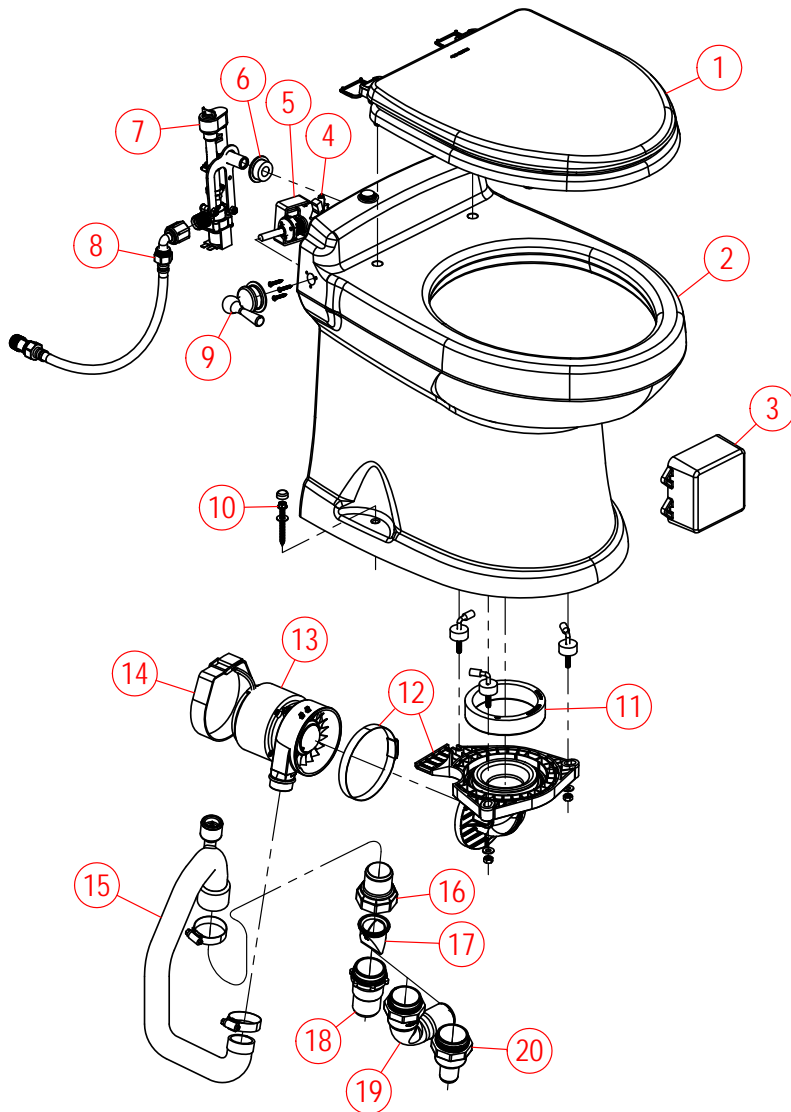

ITEM	PART NUMBER & DESCRIPTION
12	385311620 - 1 1/2" CHECK VALVE
13	385311315 - 1 1/2" VALVE ADAPTER
14	385880071 - 1 1/2" VALVE ADAPTER ELBOW
15	385880072 - 1" VALVE ADAPTER
16	385880067 - BOWL OUTLET ELBOW
17	385880068 - MOTOR/MACERATOR ASSY - 12VDC 385880069 - MOTOR/MACERATOR ASSY - 24VDC
18	385311779 - MACERATOR PUMP MOUNTING STRAP
19	385880085 - CONTROL MODULE 12/24VDC (DBL)
20	313600021 - DOMETIC TOUCHPAD FLUSH SWITCH - WHITE 313600022 - DOMETIC TOUCHPAD FLUSH SWITCH - BLACK
21*	313409010 - DOMETIC FLUSH CONTROL - STD GRAY 313409020 - DOMETIC FLUSH CONTROL - STD WHITE 313409030 - DOMETIC FLUSH CONTROL - PLAYBUS GRAY
N/S	385311781 - FLUSH SWITCH WIRE HARNESS-8700 SERIES

* Optional Accessories Sold Separately & Not Included With Every Model

P/N: 600347066
REV: 04-08/17