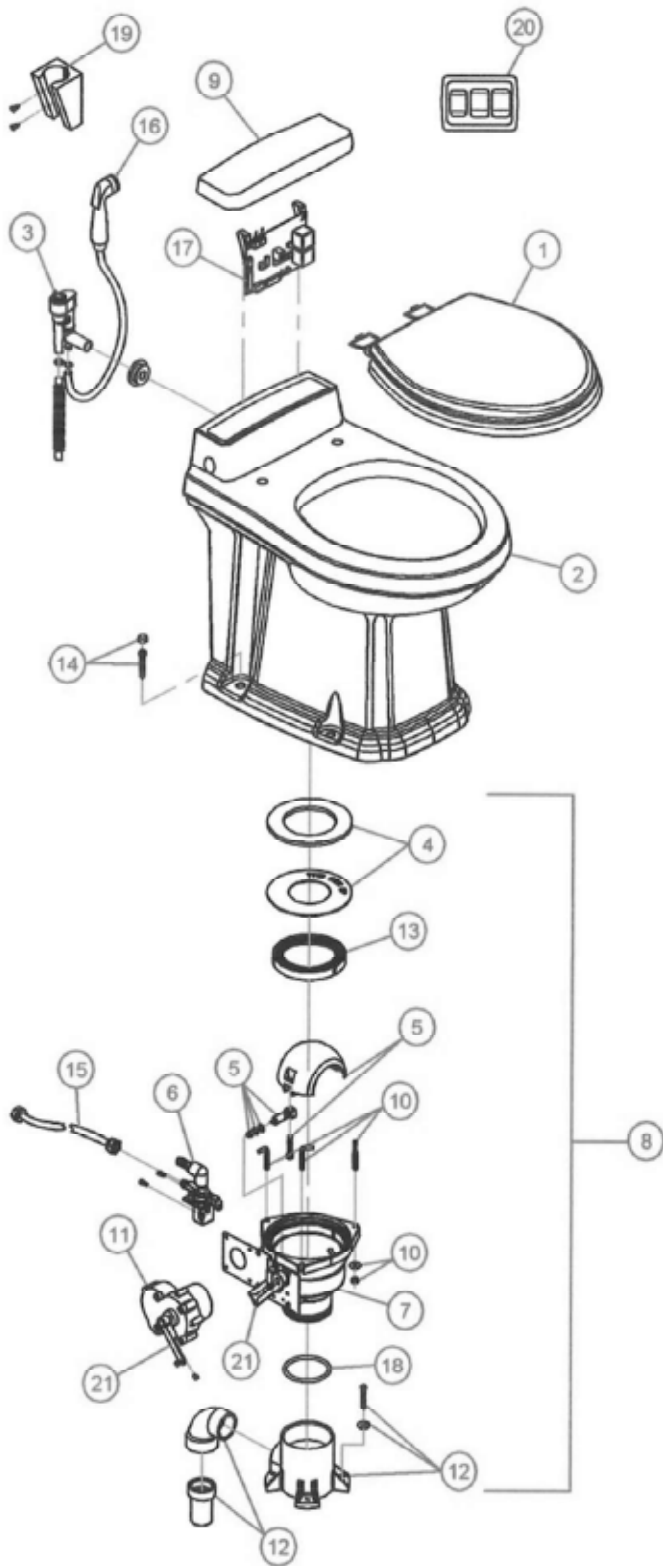

PARTS LIST: 3148 PLUG IN BASE

ITEM	PART NUMBER & DESCRIPTION
1	385344022 - SEAT & COVER HF, WHITE 385344023 - SEAT & COVER HF, BONE 385344024 - SEAT & COVER HF, PLATINUM 385344025 - SEAT & COVER HF, EBONY
2	385310811 - CERAMIC BOWL, WHITE 385310812 - CERAMIC BOWL, BONE 385310867 - CERAMIC BOWL, PLATINUM 385310869 - CERAMIC BOWL, EBONY
3	385310807 - VACUUM BREAKER ASSEMBLY 385310808 - VACUUM BREAKER ASSY-HAND SPRAY MODEL
4	385311009 - KIT, SEAL PLUG IN BASE
5	385310969 - SHAFT/ HALF BALL KIT 385310971 - SHAFT/HALF BALL KIT EBONY
6	385310821 - WATER VALVE w/MOUNTING SCREWS (12VDC) 385310845 - WATER VALVE w/MOUNTING SCREWS (24VDC)
7	385311052 - BASE 304B PLUG IN
8	385311054 - COMPLETE BASE ASSY 12VDC 385311055 - COMPLETE BASE ASSY 24VDC Includes Items 4-7, 14, 16, 19 & 22
9	385310851 - ACCESS COVER, WHITE 385310852 - ACCESS COVER, BONE 385310864 - ACCESS COVER, PLATINUM 385310866 - ACCESS COVER, EBONY
10	385311011 - L-BOLTS/NUTS /WASH/PLUG IN BASE
11	385310822 - MOTOR & MOUNTING HARDWARE (12VDC) 385310846 - MOTOR & MOUNTING HARDWARE (24VDC)
12	385311056 - FLOOR FLANGE ADAPTER KIT
13	385311292 - RING, BASE INSERT
14	385310785 - CERAMIC BOWL MOUNTING KIT, BONE 385310679 - CERAMIC BOWL MOUNTING KIT, WHITE
15	385311018 - SUPPLY HOSE
16	385310809 - HAND SPRAY, CHROME 385310873 - HAND SPRAY, EBONY
17	385310888 - CONTROL MODULE KIT - 12VDC 385310890 - CONTROL MODULE KIT - 24VDC
18	385311294 - O-RING 3.1 x 3.5 x .21
19	385311131 - SPRAY BRACKET, CHROME 385311125 - SPRAY BRACKET, EBONY
20	385311140 - FLUSH SWITCH VAC Includes Cable
21	385311417 - KIT, BASE DRIVE ARMS
N/S	385310854 - ACCESS COVER MOUNTING KIT

Whenever The Base Is Removed, You Must Replace the L-Bolts And Nuts.

P/N: 600344988
REV: 07/08

**OBSOLETE FINISHED GOOD;
PARTS MAY STILL BE AVAILABLE**