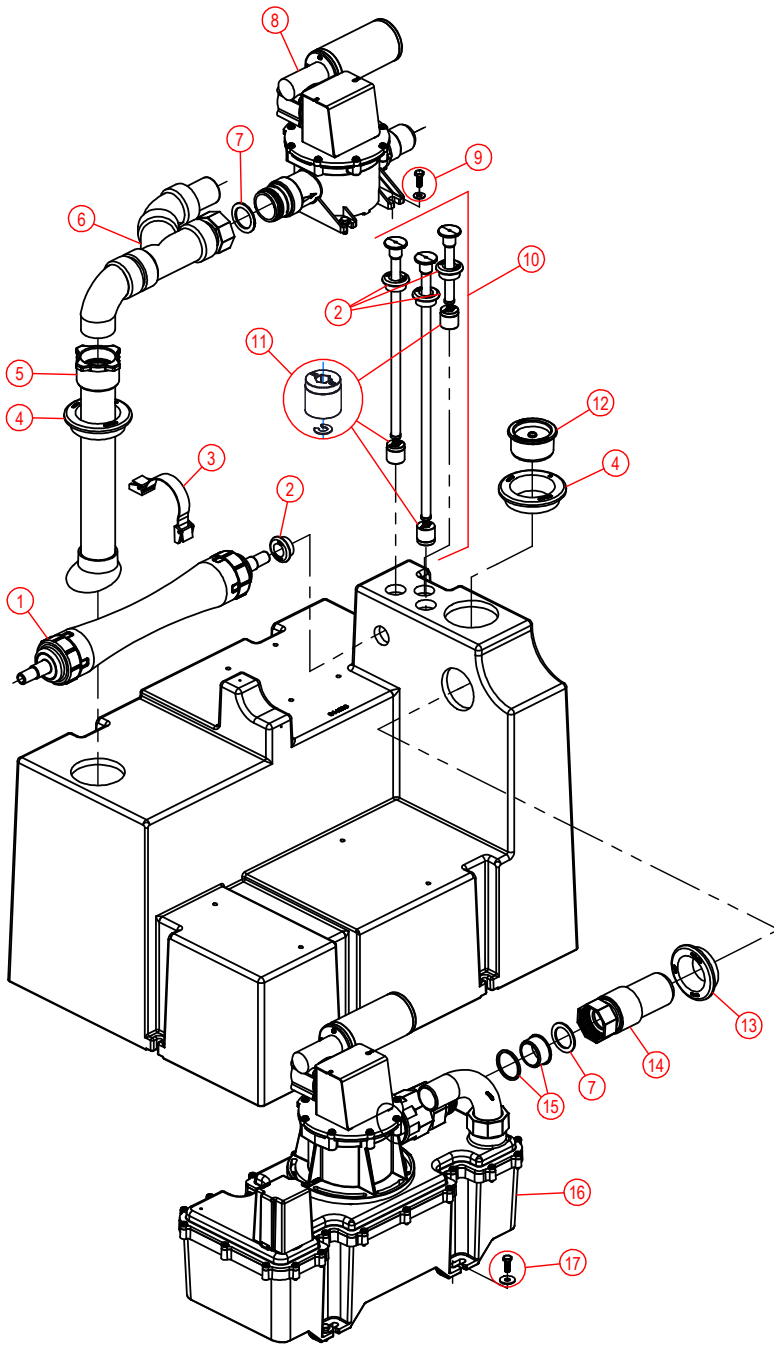

PARTS LIST: 21 GAL HOLDING TANK SYSTEM - 322002101

ITEM PART NUMBER & DESCRIPTION

ITEM	PART NUMBER & DESCRIPTION
1	309311002 - VENT FILTER REPLACEMENT CARTRIDGE Order Kit 385312060 for Replacement Fittings
2	385311164 - 1/2" SEALING GROMMET
3	385310673 - VENT FILTER MOUNTING KIT
4	385311110 - 2" SEALING GROMMET
5	385311855 - DIPTUBE ASSY W/GLUE SOCKET Includes Item 4
6	385311891 - OVERBOARD DISCHARGE WYE FITTING Includes Item 7
7	385311233 - 1 1/2" SLIP SEAL REPLACEMENT
8	N/A - DISCHARGE PUMP See Discharge Pump Replacement Parts List
9	385311163 - PUMP MOUNTING HARDWARE
10	385311234 - TANK LEVELS w/DT CONNECTOR Includes Item 2
11	385311103 - TANK LEVEL FLOAT & LOCK RING
12	313255247 - TANKSAVER Includes Item 4
13	385311111 - 1 1/2" SEALING GROMMET
14	385311236 - VG4 HOLDING TANK INLET FITTING Includes Items 7 & 13
15	385311237 - SLIP SEAL ADAPTER FITTING
16	N/A - VACUUM GENERATOR 4 See VG4 Replacement Parts List
17	385311275 - VG4 MOUNTING HARDWARE

P/N: 600345105
REV: 02-02/16