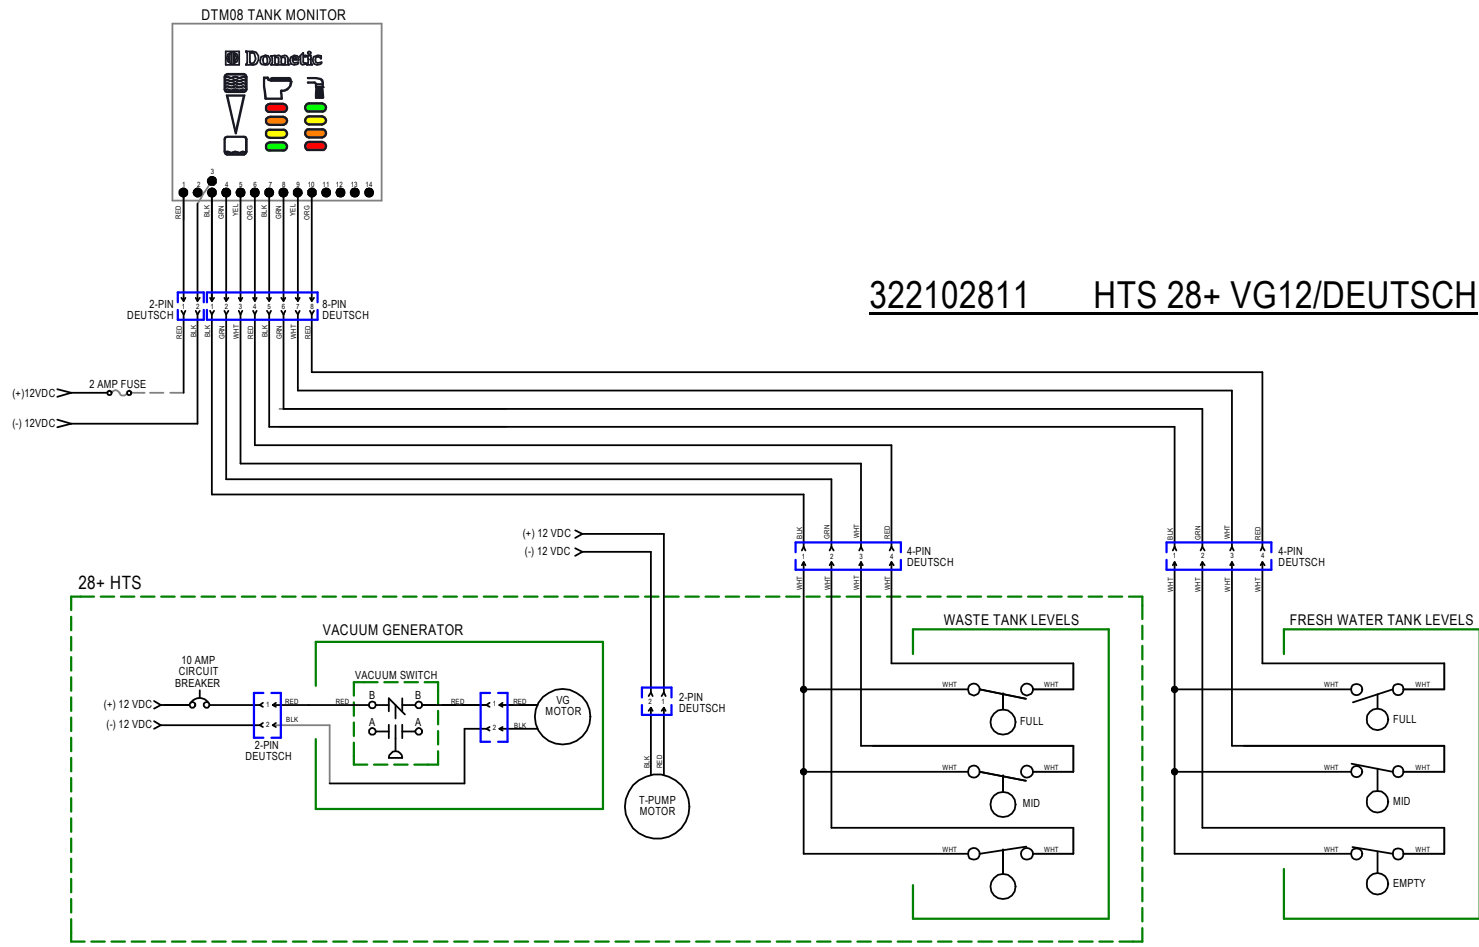

PARTS LIST: 28+ GAL HOLDING TANK SYSTEM - 322102811

WIRING DIAGRAM DWG REF.:
346612; SHEET 14

P/N: 600345414
REV: 03-10/15

PARTS LIST: 28+ GAL HOLDING TANK SYSTEM - 322102818

ITEM	PART NUMBER & DESCRIPTION
1	N/A - VACUUM GENERATOR 4 See VG4 Parts List
2	385311275 - VG4 MOUNTING HARDWARE
3	385311237 - SLIP SEAL ADAPTER FITTING
4	385311233 - 1 1/2" SLIP SEAL REPLACEMENT
5	385312035 - VG4 HOLDING TANK INLET FITTING Includes Item 4 & 6
6	385311111 - 1 1/2" SEALING GROMMET
7	385311110 - 2" SEALING GROMMET
8	385311577 - DIPTUBE ASSY w/90° ELBOW & SLIP NUT Includes Items 4 & 7
9	307234496 - 1 1/2" SLIP x MALE THREADED ELBOW
10	307231161 - 90° STREET ELL
11	385311163 - PUMP MOUNTING HARDWARE

ITEM	PART NUMBER & DESCRIPTION
12	385311338 - 1 1/2" ELBOW FITTING w/SWIVEL NUT Includes Item 4
13	N/A - DISCHARGE PUMP See Discharge Pump Parts List
14	309311002 - VENT FILTER REPLACEMENT CARTRIDGE Order Kit 385312060 for Replacement Fittings
15	385310673 - VENT FILTER MOUNTING KIT
16	385311164 - 1/2" SEALING GROMMET
17	313255247 - TANKSAVER Includes Item 7
18	385311103 - TANK LEVEL FLOAT & LOCK RING
19	385311406 - TANK LEVELS w/DT CONNECTOR Includes Item 17
20	385311573 - DIPTUBE ASSY w/90° ELBOW Includes Item 7