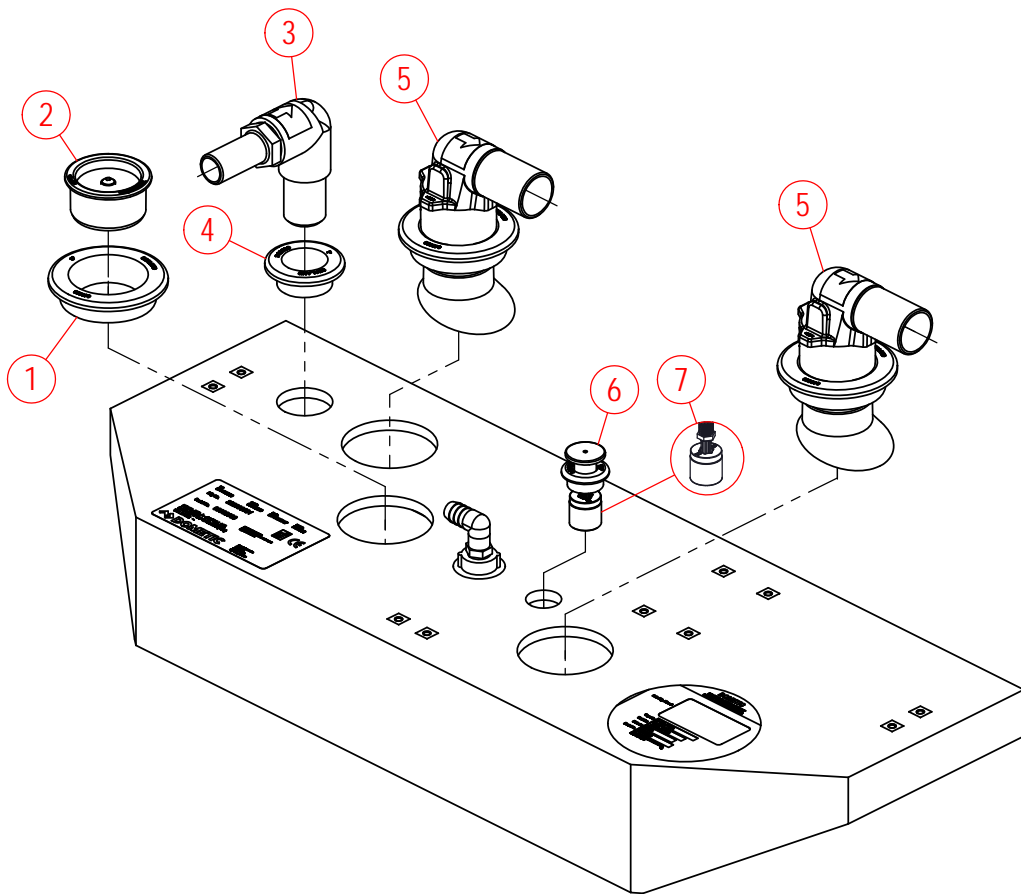

# PARTS LIST: 5 GAL HOLDING TANK - 322800501

ITEM	PART NO	LEGACY NO & DESCRIPTION
1	385311110	385311110 - 2" SEALING GROMMET
2	9108554455	313255247 - TANKSAVER Includes 2" Sealing Grommet
3	385311330	385311330 - 1" ELBOW FITTING Includes Item 1
4	385311241	385311241 - 1" SEALING GROMMET
5	385311573	385311573 - DISCHARGE FITTING w/90° ELBOW Includes 2" Sealing Grommet
6	9108554562	313900101 - TANK FULL LEVEL
7	385230268	385230268 - THREADED STEM/FLOAT REPLACEMENT