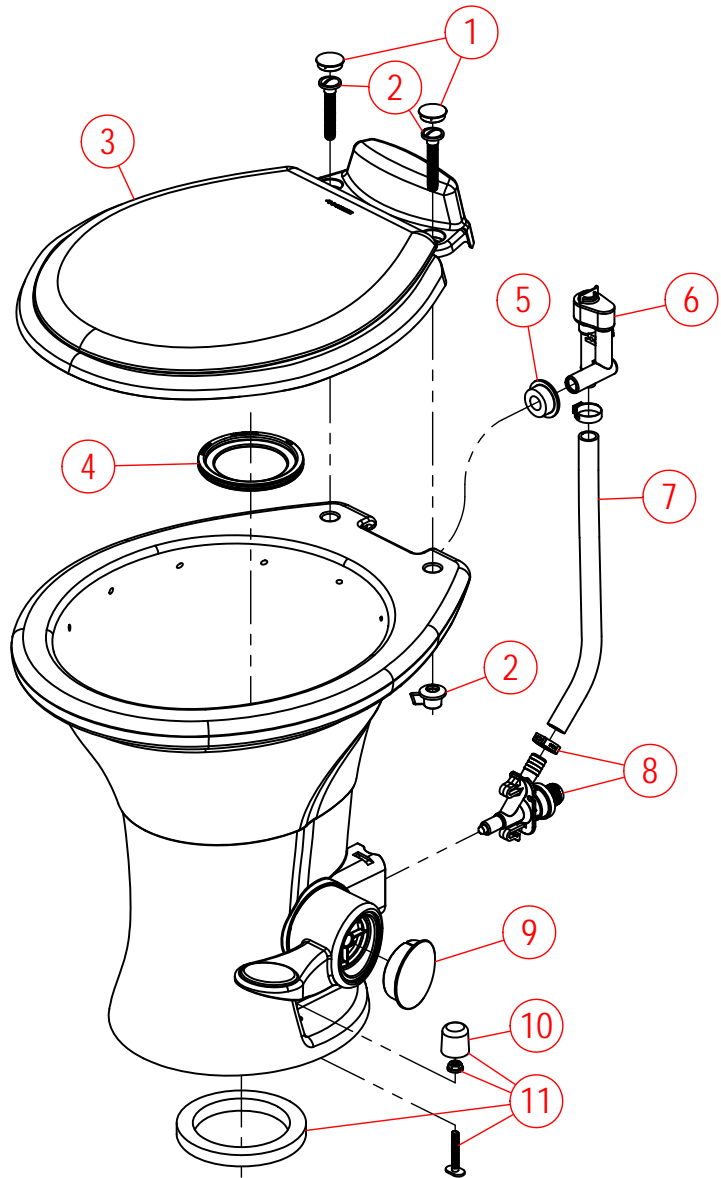

# PARTS LIST: 310 GRAVITY FLUSH TOILET

**ITEM PART NUMBER & DESCRIPTION**

1	385311648 - SEAT MOUNTING COVER - WHITE 385311649 - SEAT MOUNTING COVER - BONE
2	385311650 - SEAT MTG HARDWARE-WHITE 385311651 - SEAT MTG HARDWARE-BONE Includes Item Bolt Caps
3	385311646 - SEAT/CVR REP'L - WHITE 385311647 - SEAT/CVR REP'L - BONE Includes Items Mtg Bolts & Caps
4	385311658 - FLUSH BALL SEAL
5	385311164 - 1/2" SEALING GROMMET
6	385316906 - VACUUM BREAKER KIT Includes Sealing Grommet
7	385311937 - BOWL SUPPLY HOSE Includes Hose Clamps
8	385311641 - WATER VALVE KIT
9	385311656 - PEDAL COVER - WHITE 385311657 - PEDAL COVER - BONE
10	385311654 - FLOOR BOLT CAP - WHITE 385311655 - FLOOR BOLT CAP - BONE
11	385311652 - MTG HARDWARE & FLOOR SEAL-WHITE 385311653 - MTG HARDWARE & FLOOR SEAL-BONE Includes Floor Bolt Covers