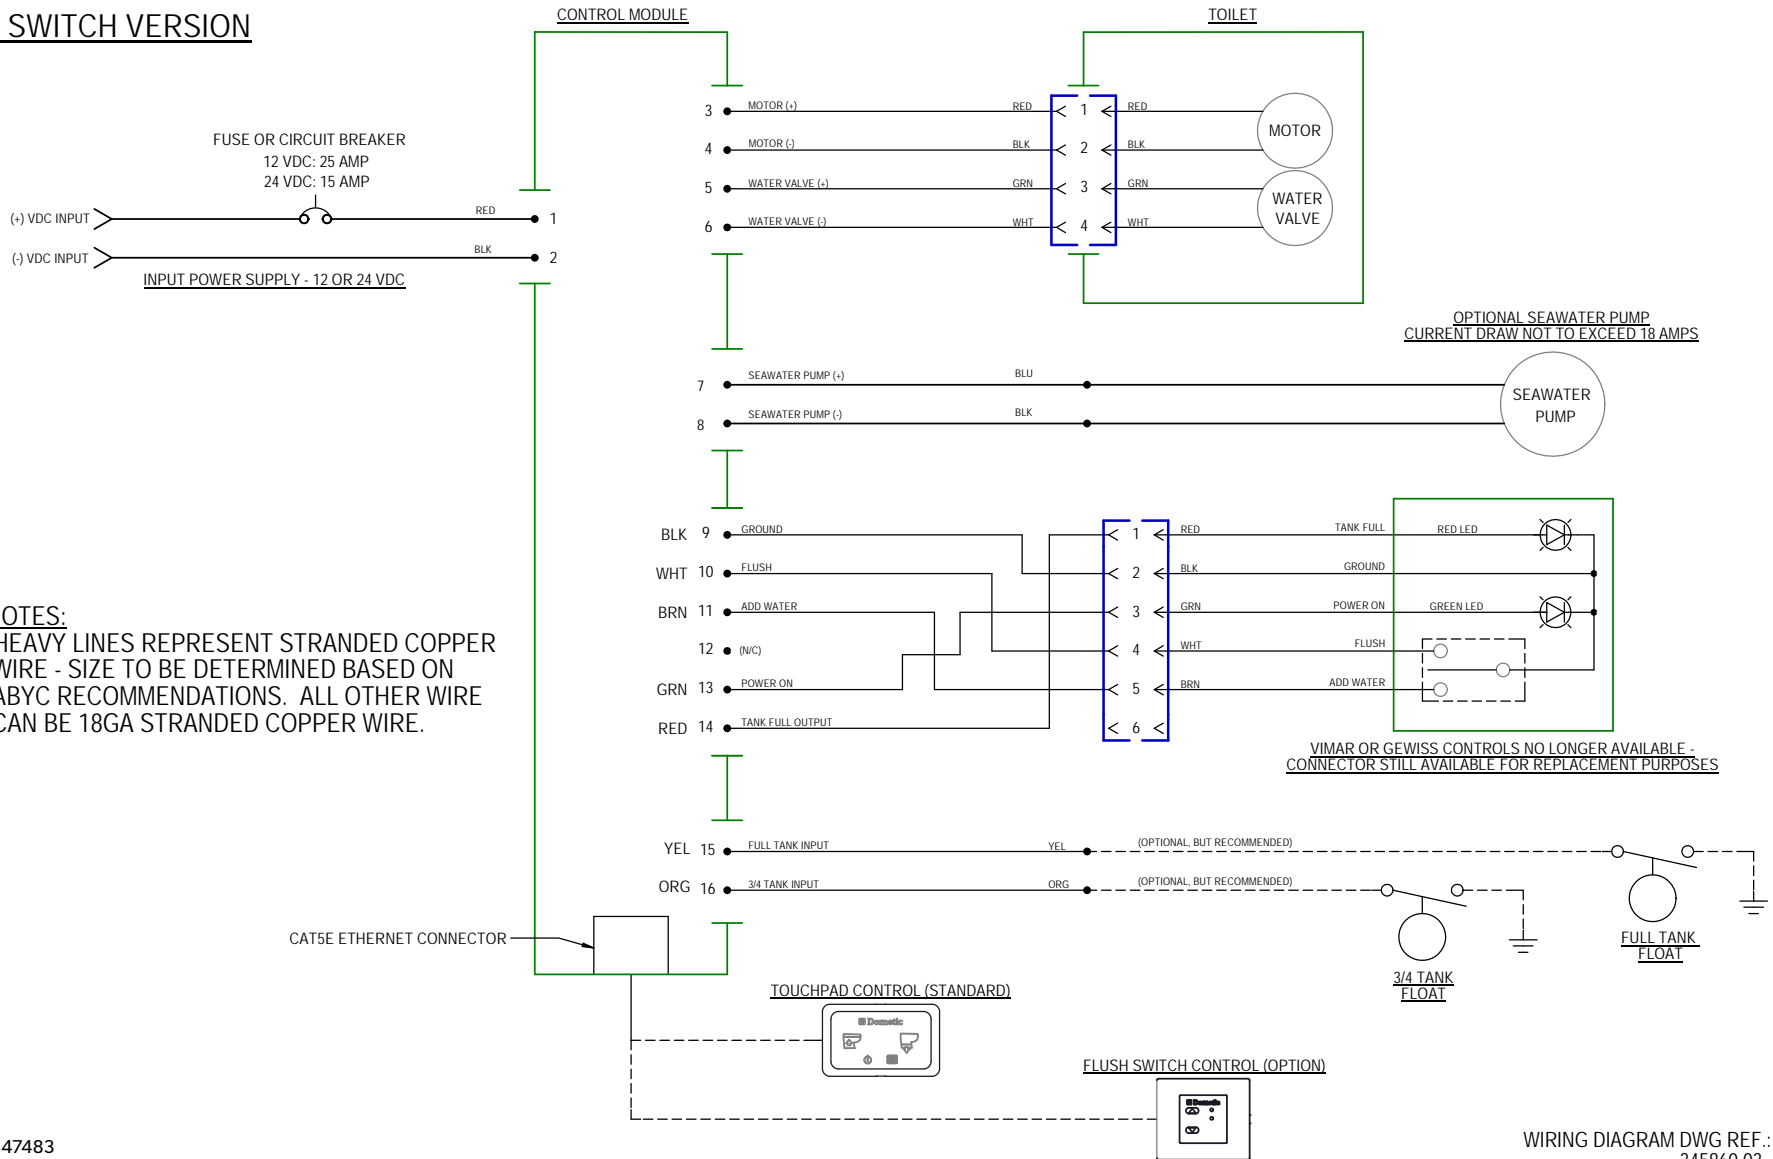

PARTS LIST: 8940 TALL MASTERFLUSH TOILET

WIRING DIAGRAM WALL SWITCH VERSION

P/N: 600347483
REV: 02-03/23

WIRING DIAGRAM DWG REF.:
345860.03

PARTS LIST: 8940RV TALL MASTERFLUSH TOILET

ITEM	PART NO	LEGACY NO & DESCRIPTION
1	385311618 385311619	385311618 - SEAT/COVER SLOW-CLOSE KIT - WHITE 385311619 - SEAT/COVER SLOW-CLOSE KIT - BONE Includes Mounting Hardware
2	385311380 385311381	385311380 - 4800/8900 TALL BOWL KIT-WHITE 385311381 - 4800/8900 TALL BOWL KIT-BONE
3	385880085	385880085 - CONTROL MODULE 12/24VDC (DBL)
4	385311164	385311164 - 1/2" SEALING GROMMET
5	4471004162	385311879.RPL - BOWL SUPPLY FITTING Includes Sealing Grommet
6	385311890	385311890 - REMOTE WTR VALVE/VACUUM BREAKER Includes Water Valve
7	385311882	385311882 - WATER VALVE KIT - 12VDC
8	385311463	385311463 - BOWL MOUNTING HARDWARE KIT
9	385312149	385312149 - DISCHARGE TUBE REPLACEMENT KIT Includes Clamps & Anti-Siphon Valve
10	385880070	385880070 - DISCHARGE TUBE VALVE ADAPTER

ITEM	PART NO	LEGACY NO & DESCRIPTION
11	385310076	385310076 - 1 1/2" CHECK VALVE KIT, 2pcs per Kit
12	385311315	385311315 - 1 1/2" OUTLET FITTING
13	385880072	385880072 - 1" DISCHARGE FITTING
14	385880071	385880071 - 1 1/2" ELBOW DISCHARGE FITTING
15	385880083	385880083 - MOTOR/PUMP MOUNTING STRAP
16	385880068	385880068 - MOTOR/MACERATOR ASSY - 12VDC
17	385312138	385312138 - BOWL TRANSITION ADAPTER KIT Includes Bowl Seal & Mounting Hardware
18	385312137	385312137 - BOWL ADAPTER SEAL REPLACEMENT Includes Mounting Hardware
19	9108554489	313600022 - DOMETIC TOUCHPAD FLUSH SWITCH-BLK Includes Connector Cable Kit 385880082