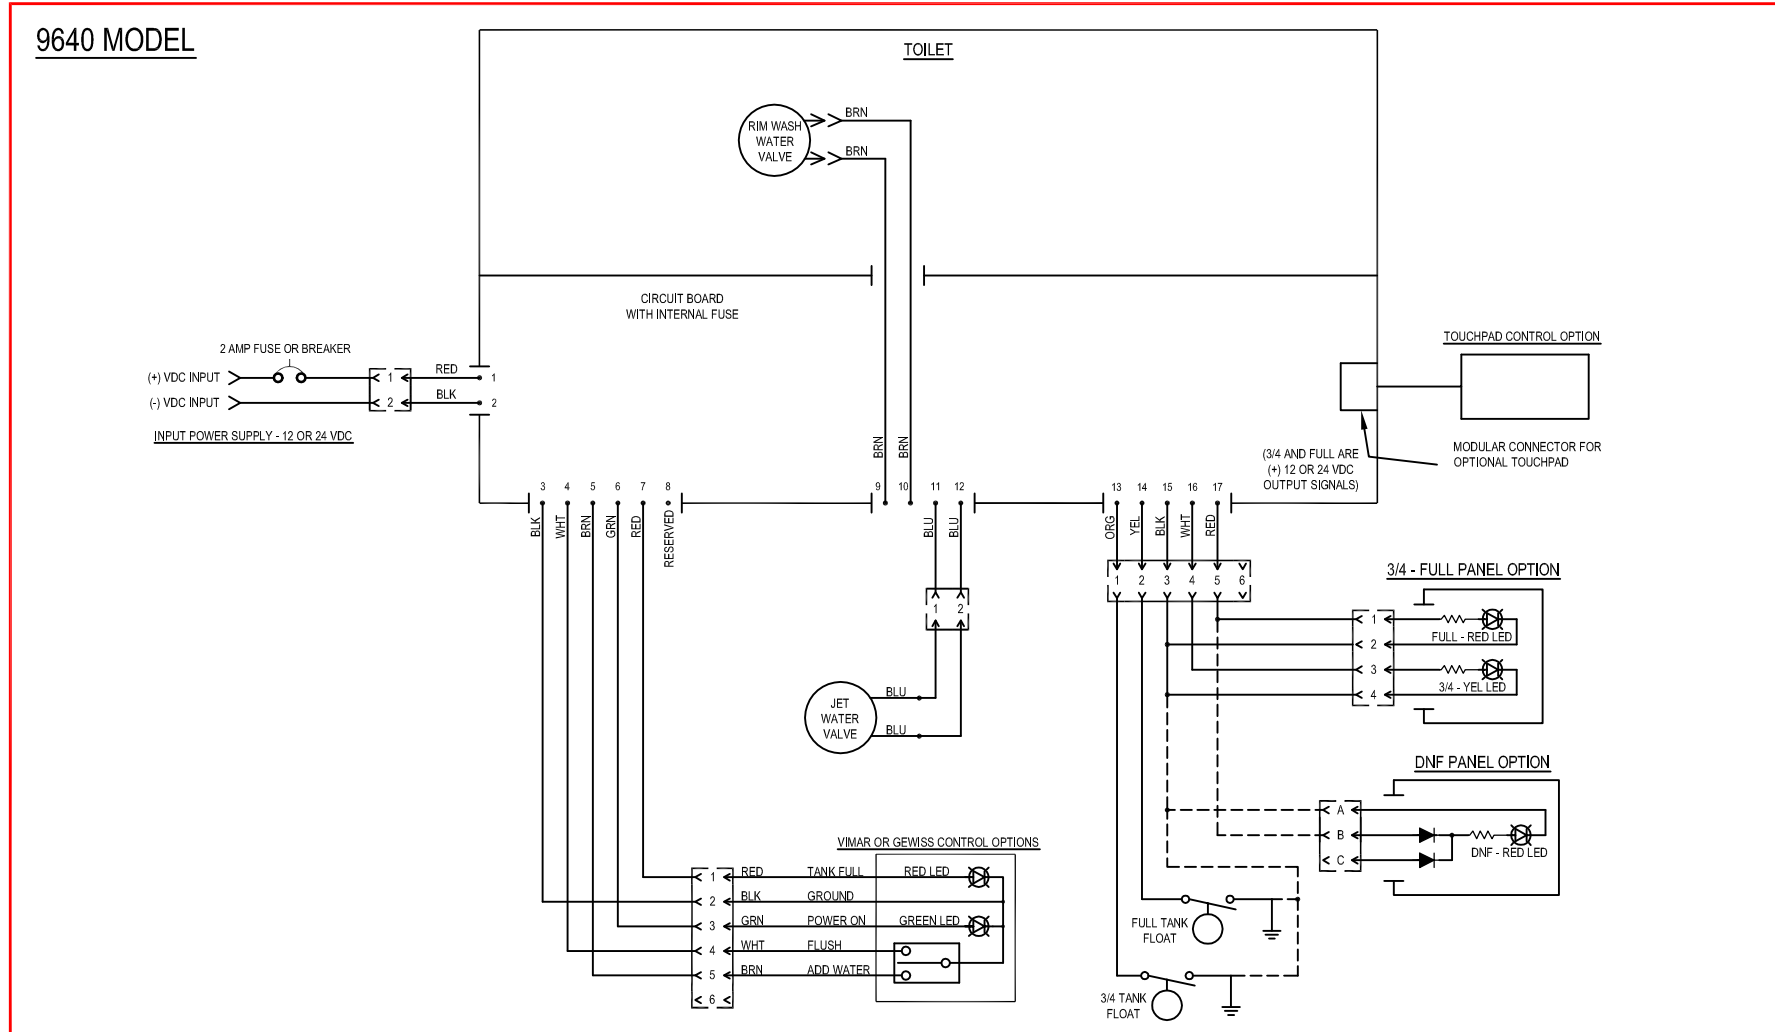

PARTS LIST: 9640 MODEL SERIES (THRU-FLOOR DISCHARGE OPTION)

WIRING DIAGRAM DWG REF.:
700340109; SHEET 3

P/N: 600346910
REV: 03-01/17