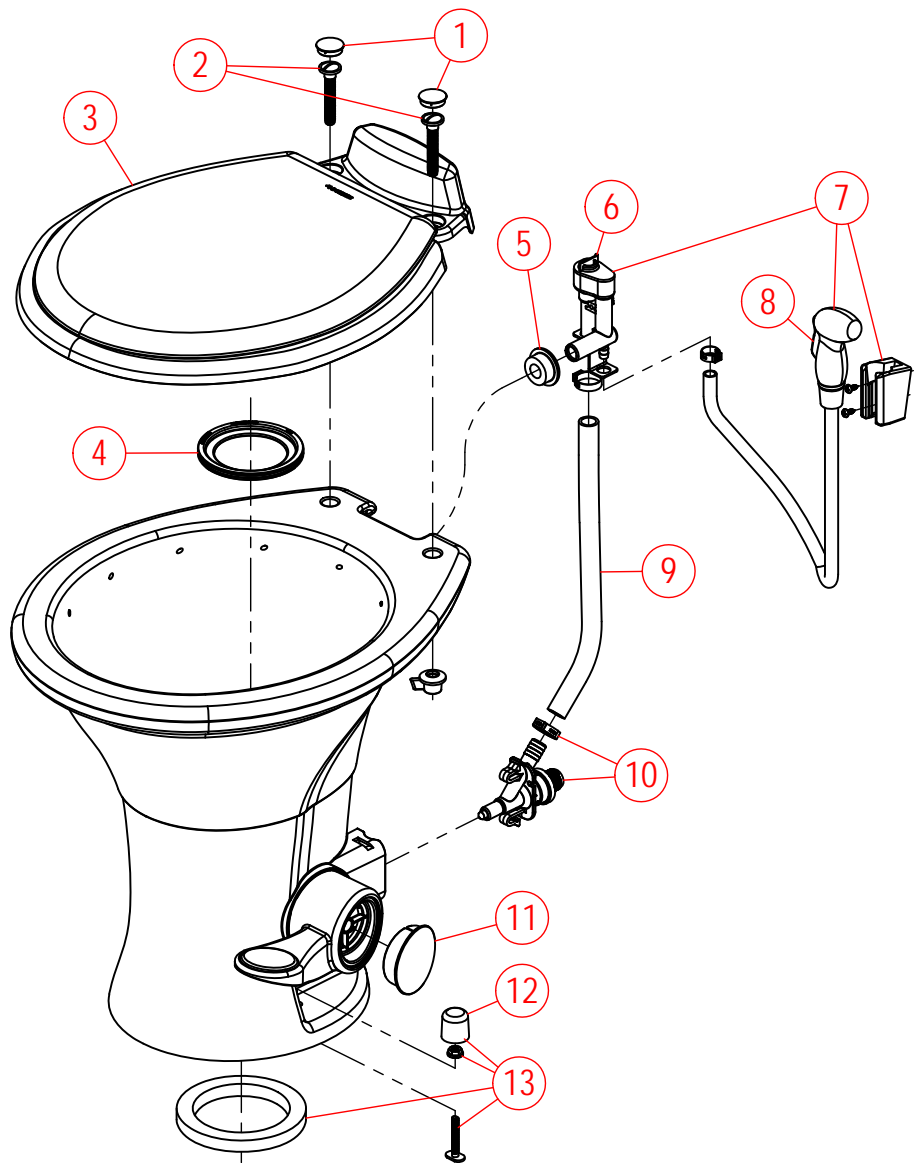

PARTS LIST: 310S GRAVITY FLUSH TOILET

ITEM	PART NUMBER & DESCRIPTION	ITEM	PART NUMBER & DESCRIPTION
1	385311648 - SEAT MOUNTING COVER - WHITE 385311649 - SEAT MOUNTING COVER - BONE	8	385311124 - Hand SprayER - WHITE Includes Mounting Bracket
2	385311650 - SEAT MTG HARDWARE-WHITE 385311651 - SEAT MTG HARDWARE-BONE Includes Item Bolt Caps	9	385311937 - BOWL SUPPLY HOSE Includes Hose Clamps
3	385311646 - SEAT/CVR REP'L - WHITE 385311647 - SEAT/CVR REP'L - BONE Includes Items Mtg Bolts & Caps	10	385311641 - WATER VALVE KIT
4	385311658 - FLUSH BALL SEAL	11	385311656 - PEDAL COVER - WHITE 385311657 - PEDAL COVER - BONE
5	385311164 - ½" SEALING GROMMET	12	385311654 - FLOOR BOLT CAP - WHITE 385311655 - FLOOR BOLT CAP - BONE
6	385230335 - VACUUM BREAKER KIT (For Sprayer Option) Includes Sealing Grommet	13	385311652 - MTG HARDWARE & FLOOR SEAL-WHITE 385311653 - MTG HARDWARE & FLOOR SEAL-BONE Includes Floor Bolt Covers
7	385319054 - Hand Spray KIT w/VAC BREAKER-WHITE Includes Items Grommet, Vac Breaker & Sprayer Brkt		

P/N: 600346224
REV: 05-10/23