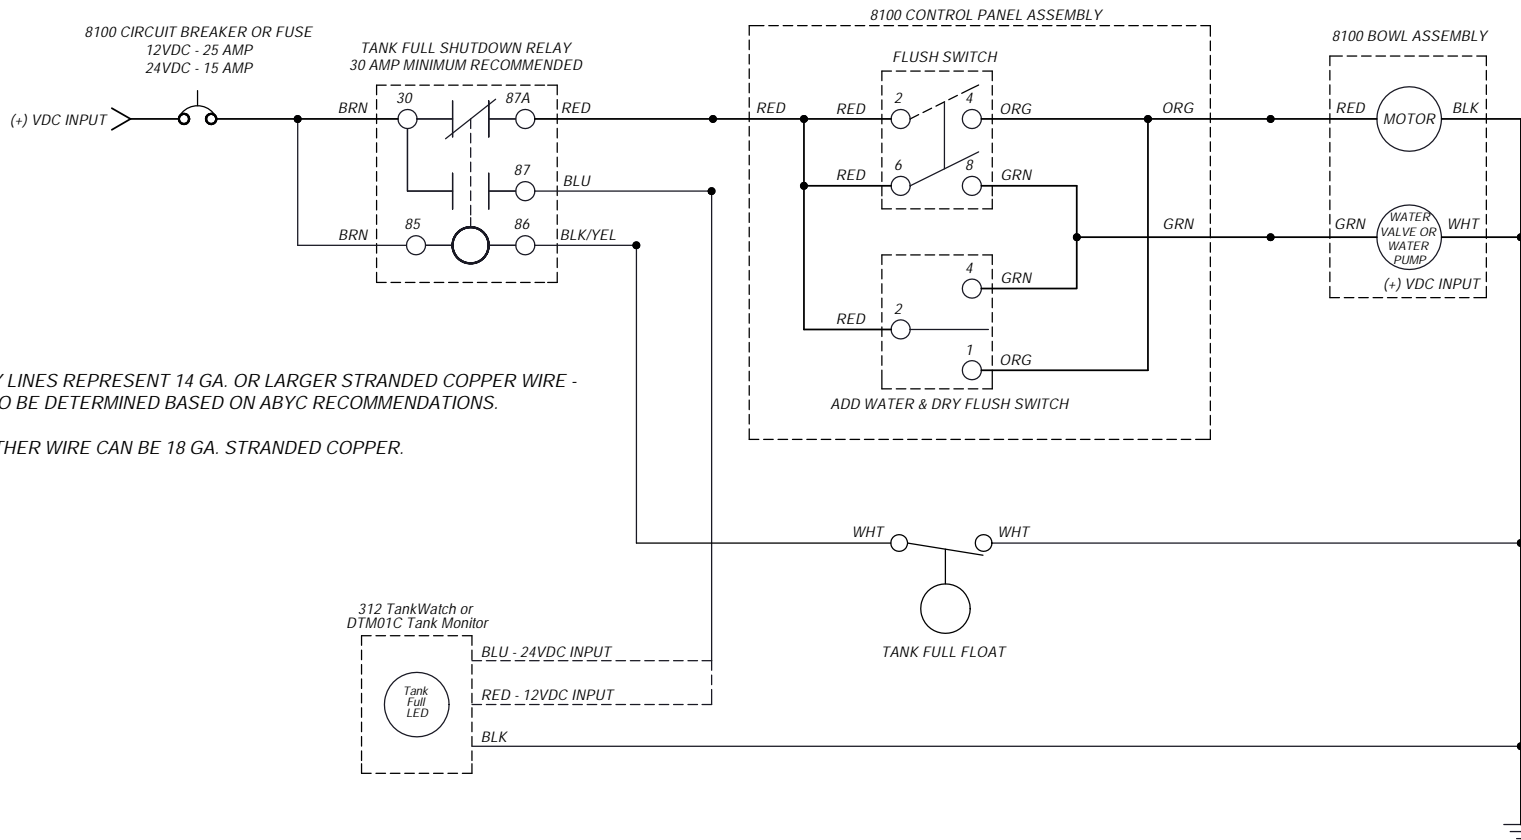

PARTS LIST: 8140 TALL MASTERFLUSH TOILET

WIRING DIAGRAM - WITH TANK FULL RELAY

HEAVY LINES REPRESENT 14 GA. OR LARGER STRANDED COPPER WIRE - SIZE TO BE DETERMINED BASED ON ABYC RECOMMENDATIONS.

ALL OTHER WIRE CAN BE 18 GA. STRANDED COPPER.

P/N: 600347485
REV: 02-10/21

WIRING DIAGRAM DWG REF.:
346612.27