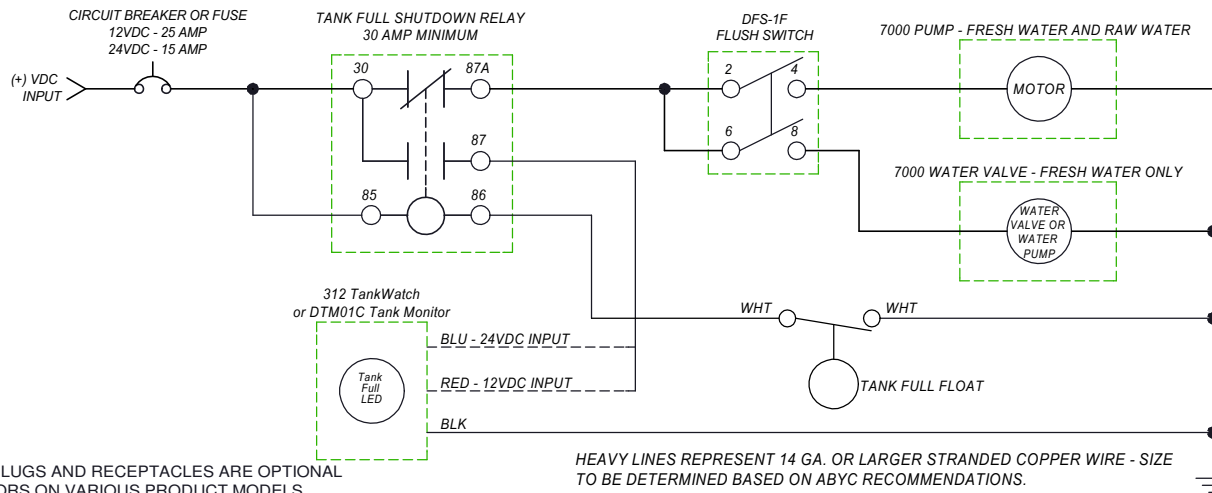

7000 SERIES FRESH/RAW WATER WIRING DIAGRAM - WITH TANK FULL RELAY

NOTE: DEUTSCH/AMP PLUGS AND RECEPTACLES ARE OPTIONAL ELECTRICAL CONNECTORS ON VARIOUS PRODUCT MODELS. YOUR INSTALLED MODEL MAY OR MAY NOT HAVE DEUTSCH/AMP ELECTRICAL CONNECTORS. OEM SUPPLIED WIRING CAN ALSO VARY IN COLOR.

HEAVY LINES REPRESENT 14 GA. OR LARGER STRANDED COPPER WIRE - SIZE TO BE DETERMINED BASED ON ABYC RECOMMENDATIONS.

ALL OTHER WIRE CAN BE 18 GA. STRANDED COPPER.