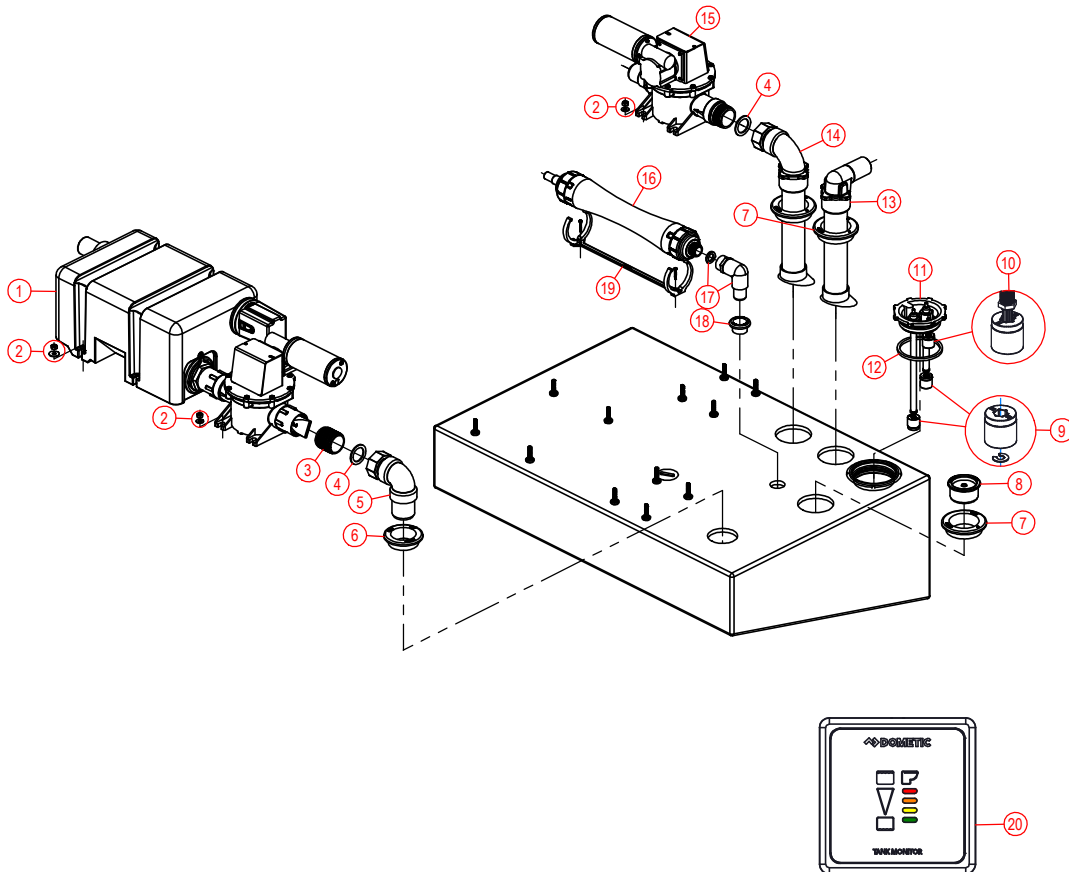

PARTS LIST: 28 GAL HULL HOLDING TANK SYSTEM - 322722812 & 322722824

ITEM PART NUMBER & DESCRIPTION

1	N/A - LOW-PROFILE VACUUM GENERATOR See LPVG Parts List
2	385310939 - PUMP/VG MOUNTING HARDWARE
3	385311272 - 1 1/2" CLOSE NIPPLE FITTING
4	385311233 - 1 1/2" SLIP SEAL REPLACEMENT
5	385311092 - 90° INLET ELBOW w/SLIP NUT Includes Item 4 & 6
6	385311111 - 1 1/2" SEALING GROMMET
7	385311110 - 2" SEALING GROMMET
8	313255247 - TANKSAVER Includes Item 7
9	385311103 - TANK LEVEL FLOAT & LOCK RING
10	385230268 - THREADED STEM/FLOAT REPLACEMENT
11	313000355 - TANKWATCH CAP without VENT Includes Item 12
12	385311250 - TANKWATCH CAP O'RING REP'L

ITEM PART NUMBER & DESCRIPTION

13	385311573 - DIPTUBE ASSY w/90° ELBOW Includes Item 7
14	385311596 - DIPTUBE ASSY w/90° ELBOW & SLIP NUT Includes Items 4 & 7
15	N/A - DISCHARGE PUMP See Discharge Pump Parts List
16	309311002 - VENT FILTER REPLACEMENT CARTRIDGE Order Kit 385312060 for Replacement Fittings
17	385311091 - 3/4" VENT FILTER ELBOW FITTING Includes Item 18
18	385311112 - 3/4" SEALING GROMMET
19	385311106 - VENT FILTER MOUNTING BRACKET Includes Mounting Hardware
20	313604402 - DTM04 PNL ONLY/12VDC RLY-BLK 313604403 - DTM04 PNL ONLY/24VDC RLY-BLK

P/N: 600345072
REV: 002-03/18