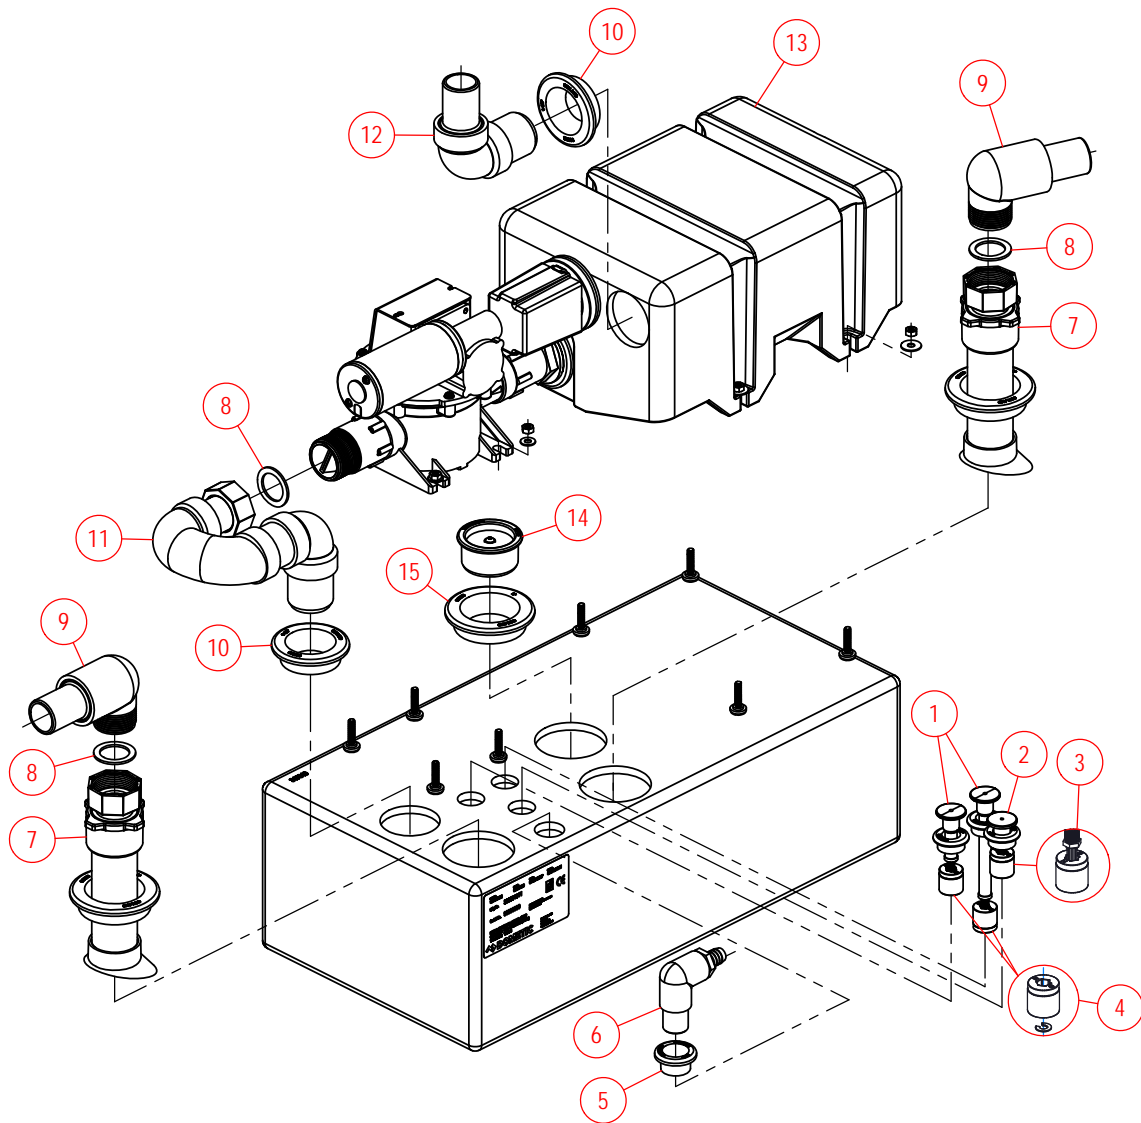

PARTS LIST: 10 GAL HOLDING TANK - 322501011

ITEM	PART NO	LEGACY NO & DESCRIPTION
1	385311253	385311253 - ADJUSTABLE TANK LEVEL 12" (1 per Kit) Includes Sealing Grommet
2	9108554562	313900101 - TANK FULL LEVEL Includes Sealing Grommet
3	385230268	385230268 - THREADED STEM/FLOAT REPLACEMENT
4	385311103	385311103 - TANK LEVEL FLOAT & LOCK RING
5	385311112	385311112 - 3/4" SEALING GROMMET
6	385311073	385311073 - 5/8" VENT ELBOW FITTING Includes Sealing Grommet
7	4471006542	385311411.RPL - DIPTUBE ASSY w/SLIP NUT Includes Sealing Grommet
8	385311233	385311233 - 1 1/2" SLIP SEAL REPLACEMENT

ITEM	PART NO	LEGACY NO & DESCRIPTION
9	385311069	385311069 - 1 1/2" THREADED ELBOW HOSE ADAPTER Includes Slip Seal
10	385311111	385311111 - 1 1/2" SEALING GROMMET
11	4471006543	385312119.RPL - OFFSET INLET ASSY Includes Sealing Grommet
12	4471006541	385310708.RPL-1/2" SHORT INLET ELBOW FITTING Includes Sealing Grommet
13	N/A	N/A - 12VDC LOW-PROFILE VACUUM GENERATOR See LPVG Parts List
14	9108554455	313255247 - TANKSAVER Includes 2" Sealing Grommet
15	385311110	385311110 - 2" SEALING GROMMET

P/N: 600347394
REV: 03-07/21