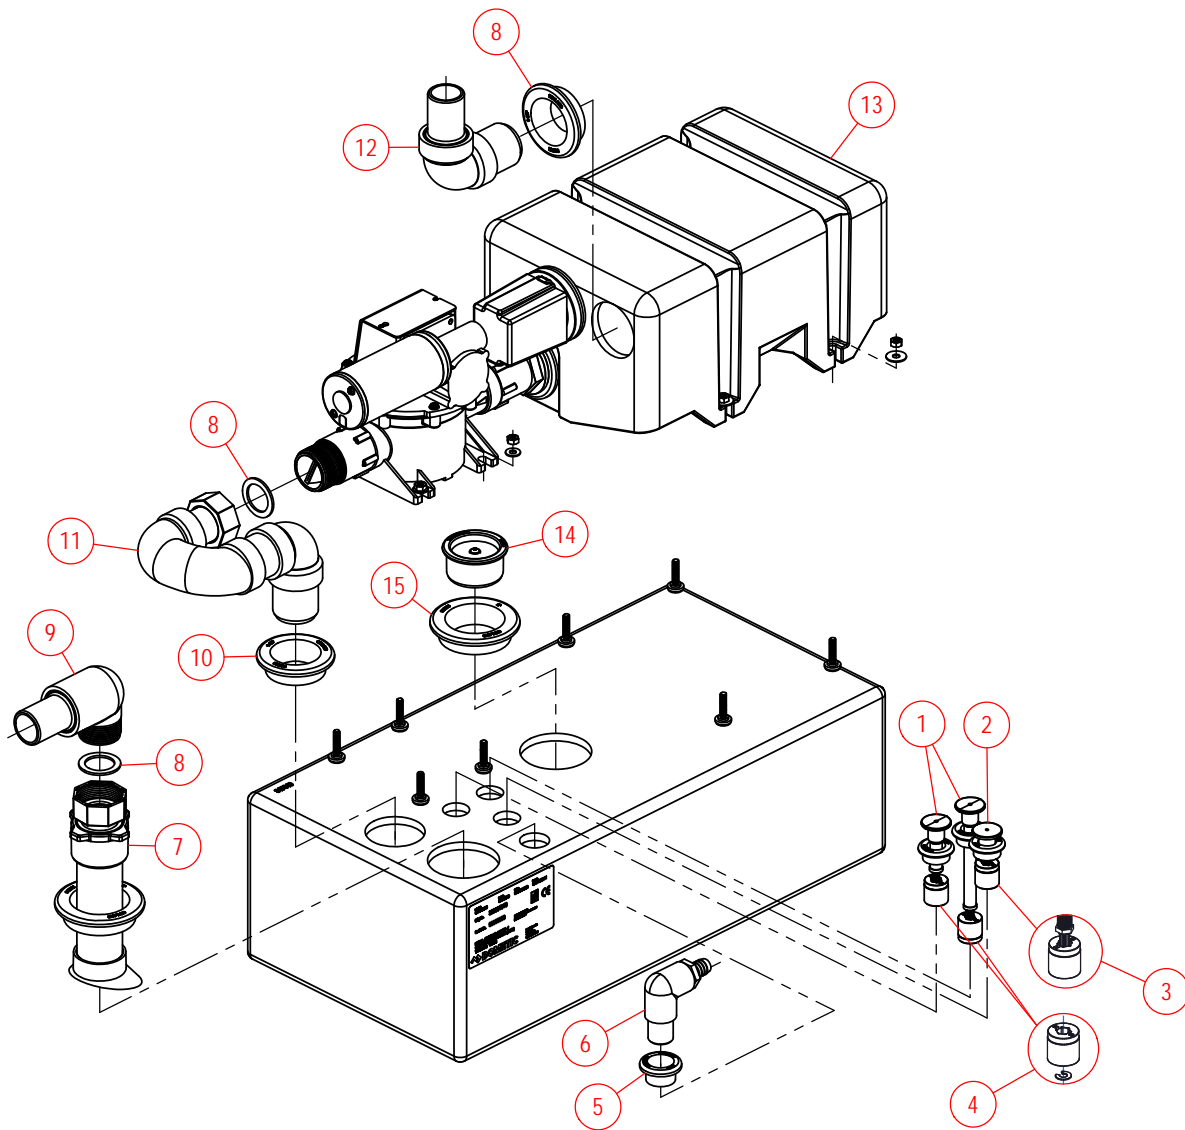

PARTS LIST: 10 GAL HOLDING TANK - 322501010

ITEM	PART NO	LEGACY NO & DESCRIPTION
1	385311253	385311253 - ADJUSTABLE TANK LEVEL 12" (1 per Kit) Includes Sealing Grommet
2	9108554562	313900101 - TANK FULL LEVEL Includes Sealing Grommet
3	385230268	385230268 - THREADED STEM/FLOAT REPLACEMENT
4	385311103	385311103 - TANK LEVEL FLOAT & LOCK RING
5	385311112	385311112 - 3/4" SEALING GROMMET
6	385311073	385311073 - 5/8" VENT ELBOW FITTING Includes Sealing Grommet
7	4471006542	385311411.RPL - DIPTUBE ASSY w/SLIP NUT Includes Items Sealing Grommet
8	385311233	385311233 - 1 1/2" SLIP SEAL REPLACEMENT

ITEM	PART NO	LEGACY NO & DESCRIPTION
9	385311069	385311069 - 1 1/2" THREADED ELBOW HOSE ADAPTER Includes Item Slip Seal
10	385311111	385311111 - 1 1/2" SEALING GROMMET
11	4471006543	385312119.RPL - OFFSET INLET ASSY Includes Item Sealing Grommet
12	4471006541	385310708.RPL - 1 1/2" SHORT INLET ELBOW FITTING Includes Item Sealing Grommet
13	N/A	N/A - 12VDC LOW-PROFILE VACUUM GENERATOR See LPVG Parts List
14	9108554455	313255247 - TANKSAVER Includes 2" Sealing Grommet
15	385311110	385311110 - 2" SEALING GROMMET

P/N: 600347383
REV: 03-05/21