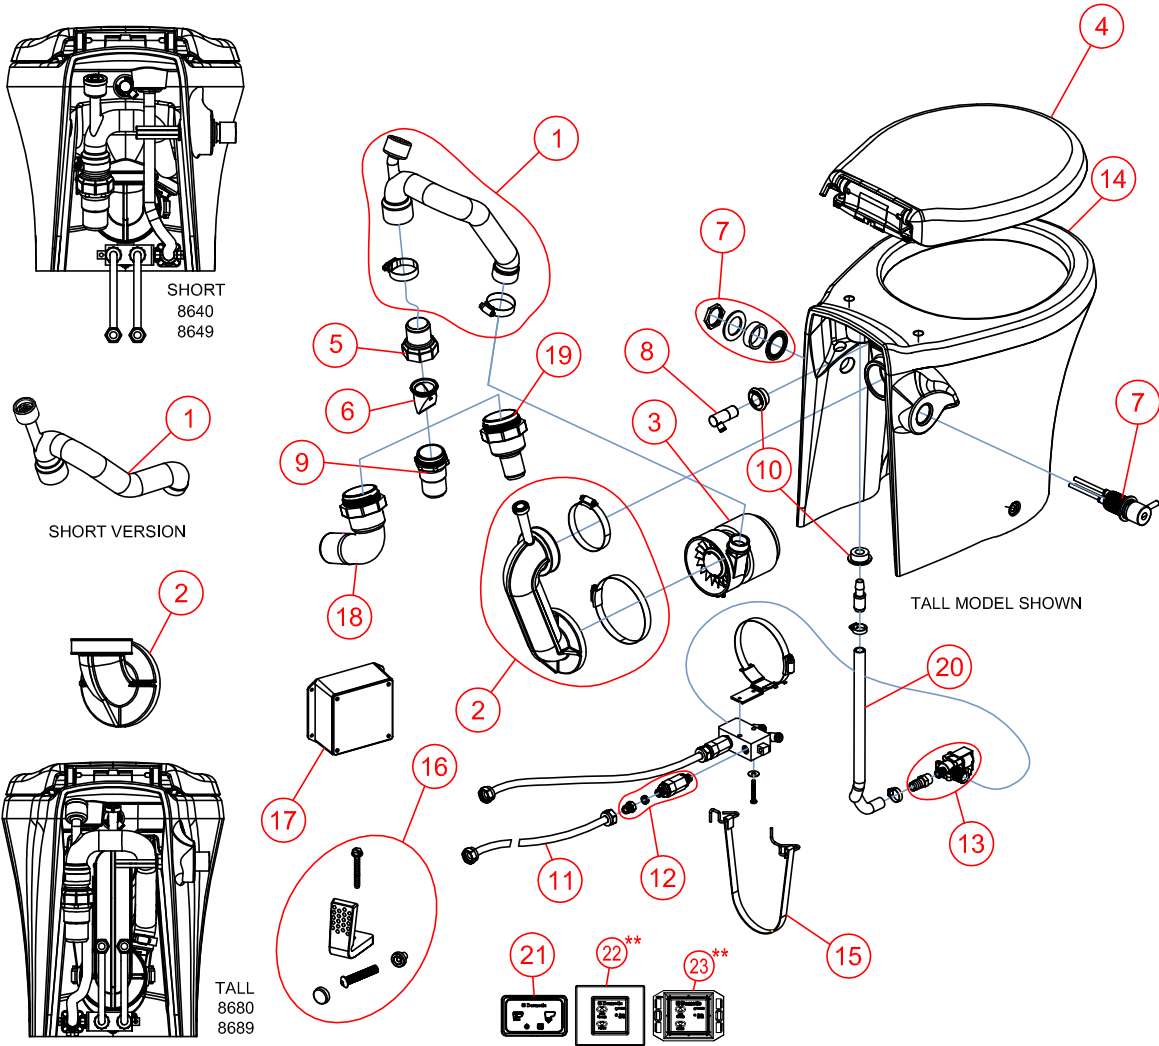

ITEM	PART NUMBER & DESCRIPTION
14	385311853 - KIT, BOWL SHORT 864086/49-WHT 385311854 - KIT, BOWL TALL 8680/8689-WHT
15	385880083 - KIT, STRAP MOTOR M'FLUSH 385311762 - KIT, MOTOR SUPT STRAP-26"
16	385311463 - KIT, 4800 CERAMIC MTG
17	385880085 - KIT, CONTROL MOD-8600
18	385880071 - KIT, 1 1/2" OUTLET EL-M'FLUSH
19	385880072 - KIT, 1" OUTLET FITTING-M'FLUSH
20	385345377 - KIT, SUPPLY HOSE-WHITE
21	313600021 - DOMETIC TOUCHPAD FLUSH SWITCH-WHITE 313600022 - DOMETIC TOUCHPAD FLUSH SWITCH-BONE
22*	313409010 - DOMETIC FLUSH CONTROL-STD GRAY 313409020 - DOMETIC FLUSH CONTROL-STD WHITE
23*	313409030 - DOMETIC FLUSH CONTROL-PLAYBUS GRAY
N/S	385880081 - KIT, HARNESS FLSH SW VIMAR - GEWISS

*Optional Accessories Sold Separately & Not Included With Every Model

P/N: 600346608
REV: 3-06/14