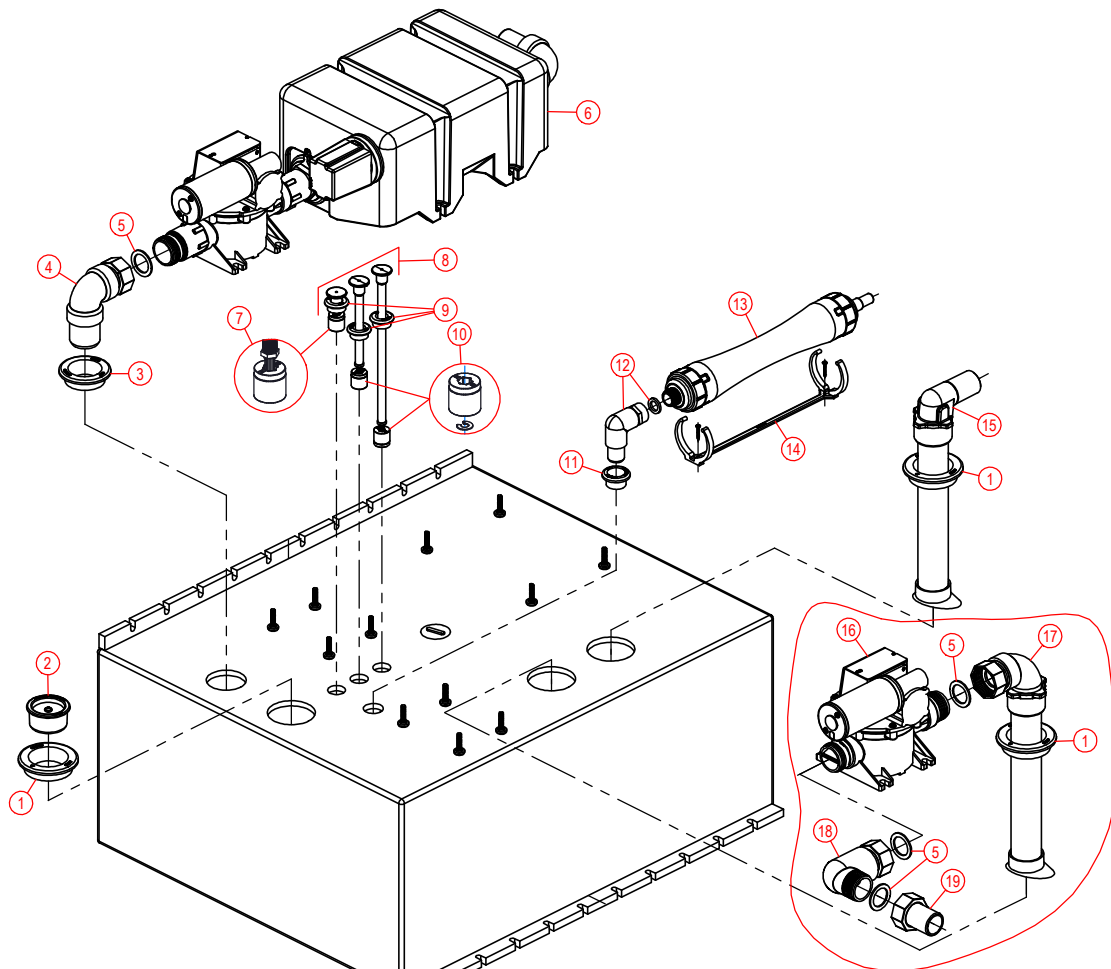

PARTS LIST: 48 GAL HOLDING TANK SYSTEM - 322504803 & 322504804

ITEM	PART NUMBER & DESCRIPTION
1	385311110 - 2" SEALING GROMMET Includes Item 1
2	313255247 - TANKSAVER Includes Item 1
3	385311111 - 1 1/2" SEALING GROMMET
4	385311092 - 90° INLET ELBOW w/SLIP NUT Includes Item 3 & 5
5	385311233 - 1 1/2" SLIP SEAL REPLACEMENT
6	N/A - 12VDC LOW-PROFILE VACUUM GENERATOR See LPVG Parts Listing
7	385230268 - THREADED STEM/FLOAT REPLACEMENT
8	385311663 - TANK LEVELS W/DT CONNECTOR Includes Item 9
9	385311164 - 1/2" SEALING GROMMET
10	385311103 - TANK LEVEL FLOAT & LOCK RING
11	385311112 - 3/4" SEALING GROMMET

ITEM	PART NUMBER & DESCRIPTION
12	385310883 - 3/4" ELBOW VENT FITTING Includes Item 11
13	309311002 - VENT FILTER REPLACEMENT CARTRIDGE Order Kit 385312060 for Replacement Fittings
14	385311106 - VENT FILTER MOUNTING BRACKET Includes Mounting Hardware
15	385311573 - DIPTUBE ASSY w/90° ELBOW Includes Item 1
16	N/A - 12VDC DISCHARGE PUMP See Discharge Pump Parts Listing
17	385311596 - DIPTUBE ASSY w/90° ELBOW & SLIP NUT Includes Items 1 & 5
18	385311328 - THREADED 1 1/2" SLIP-NUT ELBOW Includes Item 5
19	385312079 - 1 1/2" HOSE FITTING w/SLIP-NUT Includes Item 5

APPLIES TO MODEL
322504804 ONLY

P/N: 600346251
REV: 02-12/15