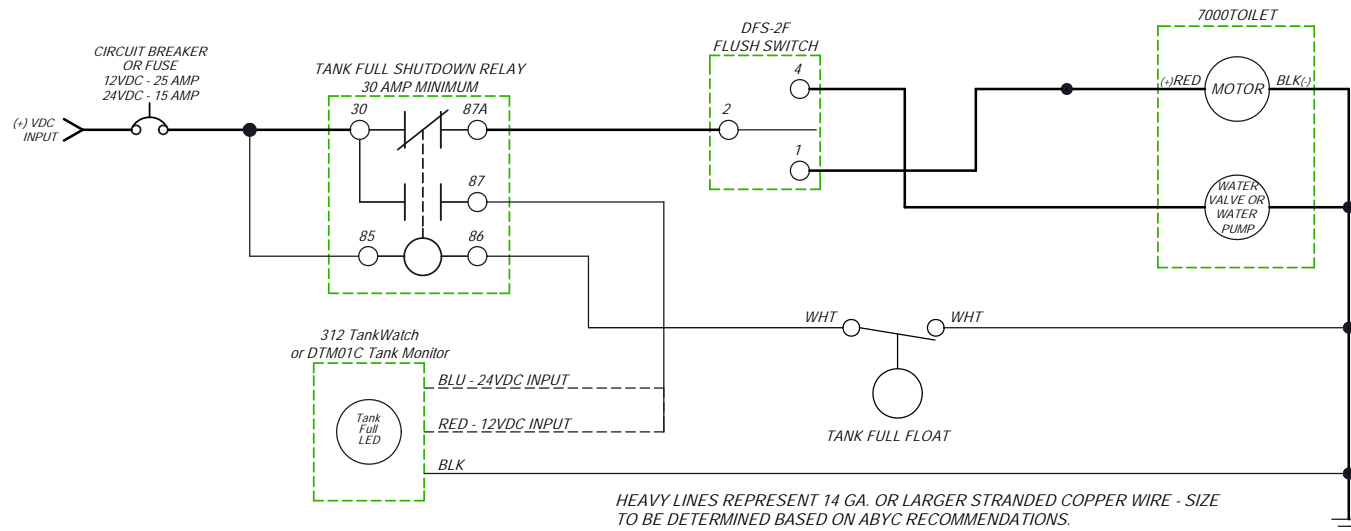

7000 INT'L SERIES FRESH WATER WIRING DIAGRAM - WITH TANK FULL RELAY

HEAVY LINES REPRESENT 14 GA. OR LARGER STRANDED COPPER WIRE - SIZE TO BE DETERMINED BASED ON ABYC RECOMMENDATIONS.

ALL OTHER WIRE CAN BE 18 GA. STRANDED COPPER.

NOTE: DEUTSCH/AMP PLUGS AND RECEPTACLES ARE OPTIONAL ELECTRICAL CONNECTORS ON VARIOUS PRODUCT MODELS. YOUR INSTALLED MODEL MAY OR MAY NOT HAVE DEUTSCH/AMP ELECTRICAL CONNECTORS. OEM SUPPLIED WIRING CAN ALSO VARY IN COLOR.

WIRING DIAGRAM DWG REF.:
346612.44