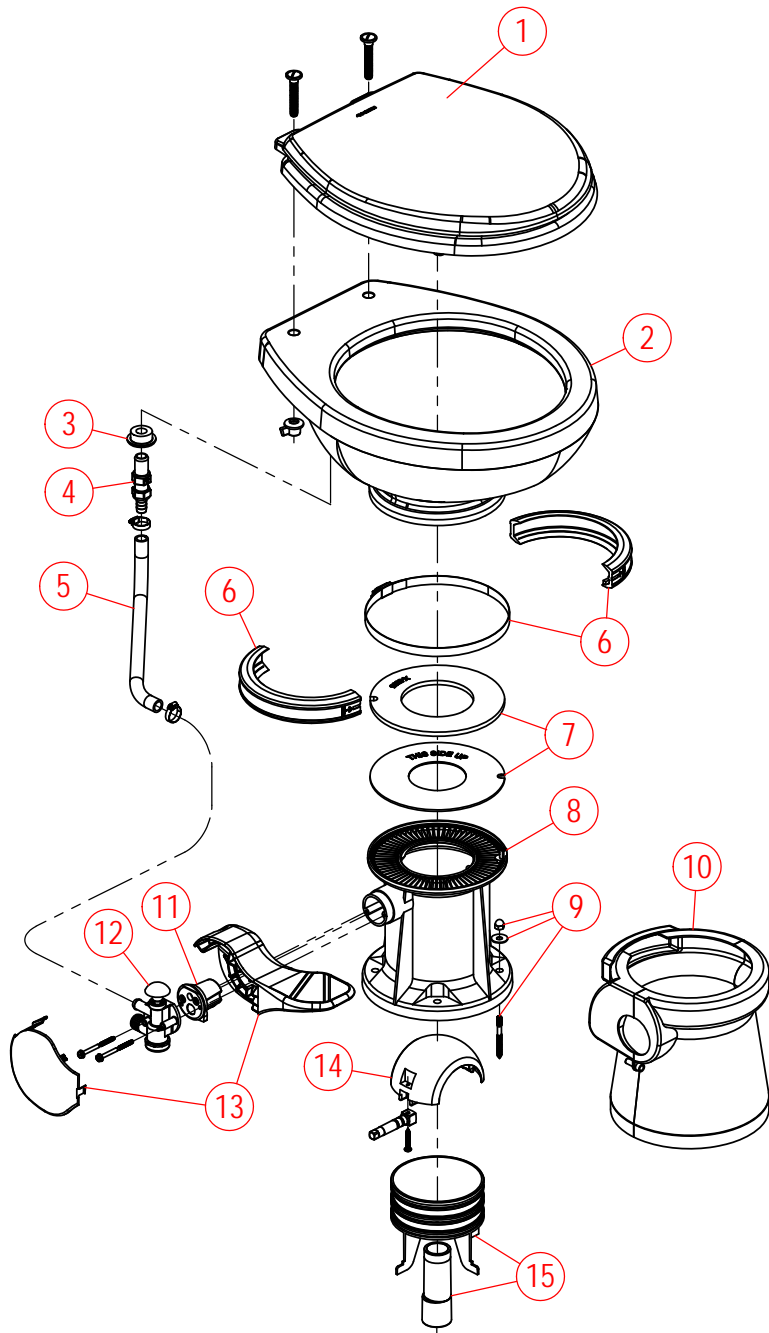

PARTS LIST: VACUFLUSH 5008

ITEM	PART NO	LEGACY NO & DESCRIPTION
1	385343829 385343831	385343829 - SEAT/COVER - WHITE 385343831 - SEAT/COVER - BONE Includes Mounting Hardware
2	385311079 385311080	385311079 - BOWL KIT - WHITE 385311080 - BOWL KIT - BONE
3	385311164	385311164 - 1/2" SEALING GROMMET
4	385311456	385311456 - BARBED CHECK VALVE REP'L Includes Sealing Grommet
5	385312080	385312080 - BOWL SUPPLY HOSE Includes Hose Clamps
6	385310048	385310048 - BOWL/BASE CLAMP KIT - BONE Includes Base to Bowl Band Clamp
7	385311462	385311462 - REPLACEMENT FLUSH BALL SEALS
8	385311893 385311894	385311893 - '08 BASE KIT - WHITE (PLASTIC PEDAL) 385311894 - '08 BASE KIT - BONE (PLASTIC PEDAL) Excludes Bowl; Seat; Vacuum Breaker Assy
9	385316323	385316323 - MOUNTING HARDWARE
10	385310111 385310112	385310111 - PEDESTAL COVER - WHITE 385310112 - PEDESTAL COVER - BONE
11	385310683	385310683 - SPRING CARTRIDGE KIT
12	385314349	385314349 - WATER VALVE KIT Includes Mounting Screws
13	385310682 385310786	385310682 - FLUSH PEDAL KIT - WHITE 385310786 - FLUSH PEDAL KIT - BONE Includes Spring Cartridge
14	385310954	385310954 - FLUSH BALL/SHAFT (BRASS) Includes Pedal Spring Cartridge
15	385318741	385318741 - VF DISCHARGE FUNNEL KIT Includes Adapter & 90° Elbow

P/N: 600345429
REV: 01-08/11