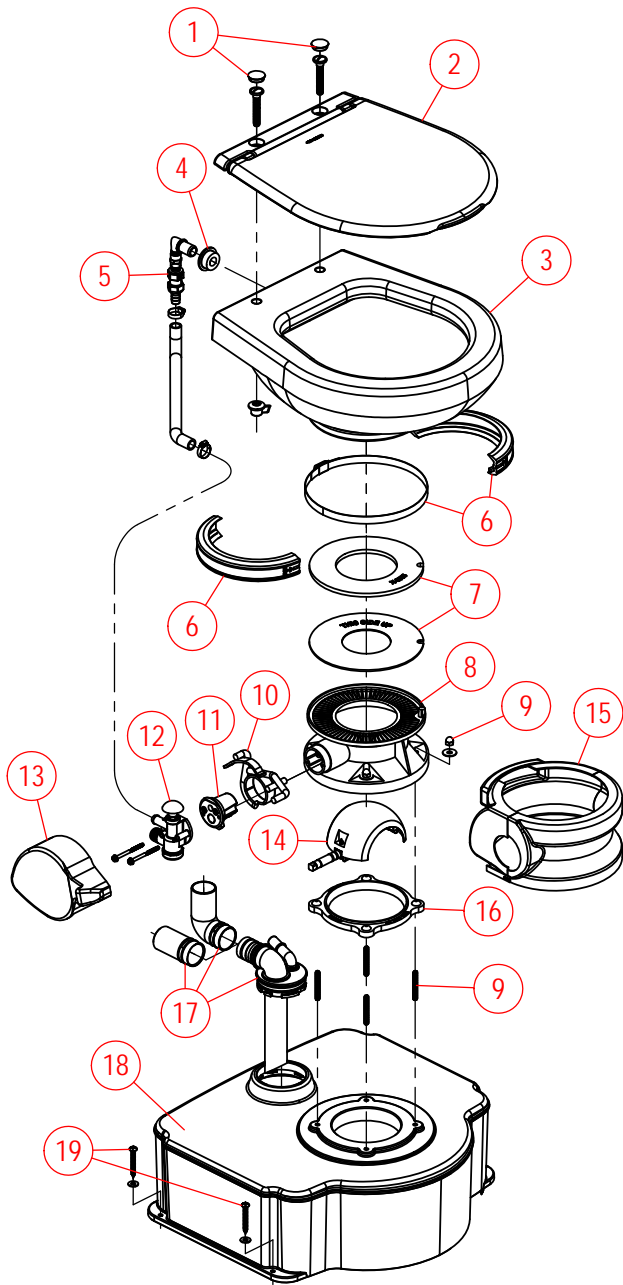

PARTS LIST: M65-700

ITEM	PART NO	LEGACY NO & DESCRIPTION
1	385311648	385311648 - SEAT MOUNTING COVER - WHITE
2	385312104	385312104 - LOW-PROFILE ECOVAC SEAT/CVR-WHT Includes Mounting Hardware & Hardware Caps
3	385310676	385310676 - BOWL KIT - WHITE
4	385311164	385311164 - ½" SEALING GROMMET
5	4471008728	385312179 - CHECK VALVE REPLACEMENT Includes Sealing Grommet & Supply Hose
6	385310048	385310048 - BOWL/BASE CLAMP KIT - BONE Includes Base to Bowl Band Clamp
7	385311462	385311462 - FLUSH BALL SEAL REPLACEMENT KIT
8	85312004	85312004 - LOW-PROFILE BASE KIT - WHITE Excludes Ceramic Bowl, Seat, Checkvalve & Tank
9	4471008732	385312182 - M65 TOILET MTG HARDWARE
10	385311553	385311553 - PEDAL/LEVER & CARTRIDGE KIT Includes Spring Cartridge
11	385236096	385236096 - SPRING CARTRIDGE KIT
12	385314349	385314349 - WATER VALVE KIT Includes Mounting Screws
13	385311551	385311551 - PEDAL COVER - WHITE
14	385310681	385310681 - FLUSH BALL, SHAFT & CARTRIDGE KIT Includes Spring Cartridge
15	385310108	385310108 - PEDESTAL COVER KIT - WHITE
16	385310063	385310063 - FLOOR / BASE SEAL
17	4471009162	385312192 - PUMPOUT/VENT FITTING Includes 90° Elbow & Straight Adapters
18	4471008729	385312180 - M65 TANK REPLACEMENT - WHITE Includes Toilet/Tank Mtg Hardware & Pumpout Fit'g
19	385310533	385310533 - TANK MOUNTING HARDWARE

P/N: 600347624
REV: 03-08/22