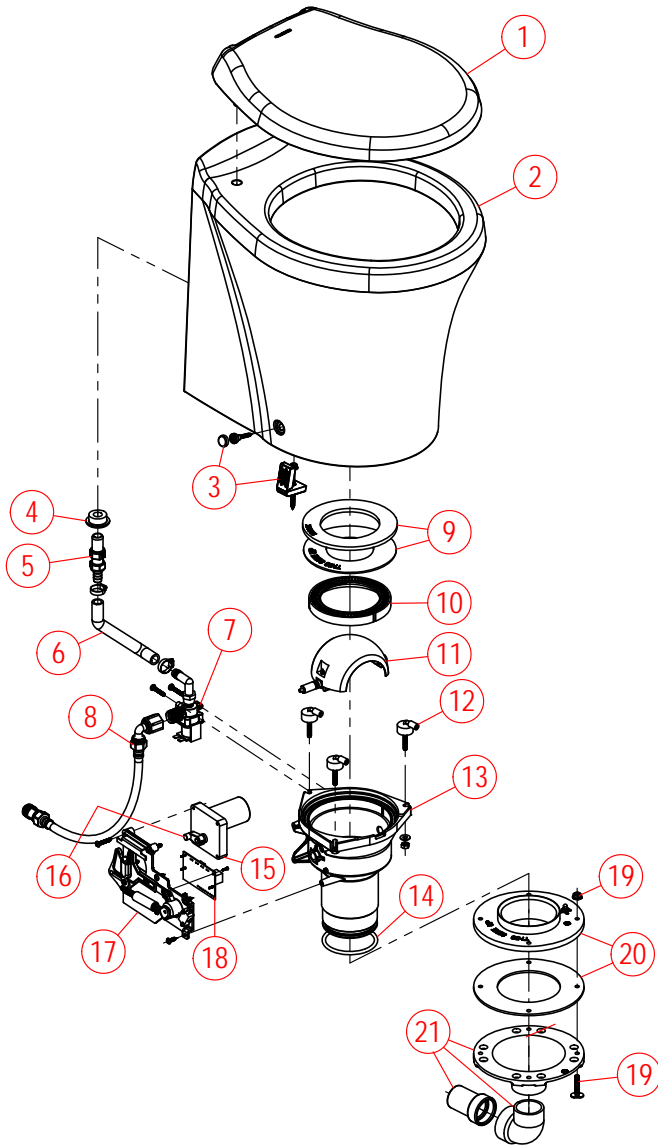

PARTS LIST: 4609 MODEL

ITEM	PART NO	LEGACY NO & DESCRIPTION
1	385311618	385311618 - SEAT/COVER SLOW-CLOSE KIT - WHITE Includes Mounting Hardware
2	385311870	385311870 - 4600/8600 TALL BOWL KIT-WHITE
3	385311463	385311463 - BOWL MOUNTING HARDWARE KIT
4	385311164	385311164 - ½" SEALING GROMMET
5	385311456	385311456 - BARBED CHECK VALVE REP'L Includes Sealing Grommet
6	385311869	385311869 - BOWL SUPPLY HOSE Includes Hose Clamps
7	385311545 385311546	385311545 - WATER VALVE KIT - 12VDC 385311546 - WATER VALVE KIT - 24VDC
8	4471010089	385312198 - TOILET WTR SUP'Y HOSE
9	385311009	385311009 - FLUSH BALL SEAL REP'L KIT Includes Base Mtg Hardware
10	385311292	385311292 - BASE FLUSH BALL RING KIT
11	385310969	385310969 - FLUSH BALL/SHAFT REP'L KIT
12	385311011	385311011 - BASE TO BOWL MTG HARDWARE
13	385311397 385311398	385311397 - '09 PLUG-IN BASE KIT - 12V 385311398 - '09 PLUG-IN BASE KIT - 24V Excludes Seat; Cermaic Bowl & Funnel Kit
14	385311294	385311294 - BASE O'RING REP'L KIT
15	385311300 385311390	385311300 - MOTOR REPLACEMENT KIT - 12VDC 385311390 - MOTOR REPLACEMENT KIT - 24VDC Includes Flush Cam
16	385311299	385311299 - MOTOR DRIVE ARM REP'L KIT
17	385311394	385311394 - VF FLUSH LINKAGE KIT-COMplete
18	385311690	385311690 - 12VDC & 24VDC CONTROL MODULE
19	385310064	385310064 - FLOOR FLANGE MTG HARDWARE
20	385311013	385311013 - FLOOR FLANGE ADAPTER KIT Includes Mtg Hardware & Seal
21	385318864	385318864 - VACUFLUSH FUNNEL KIT Includes Mtg Hardware & Base Seal

P/N: 600346659
REV: 07-05/23