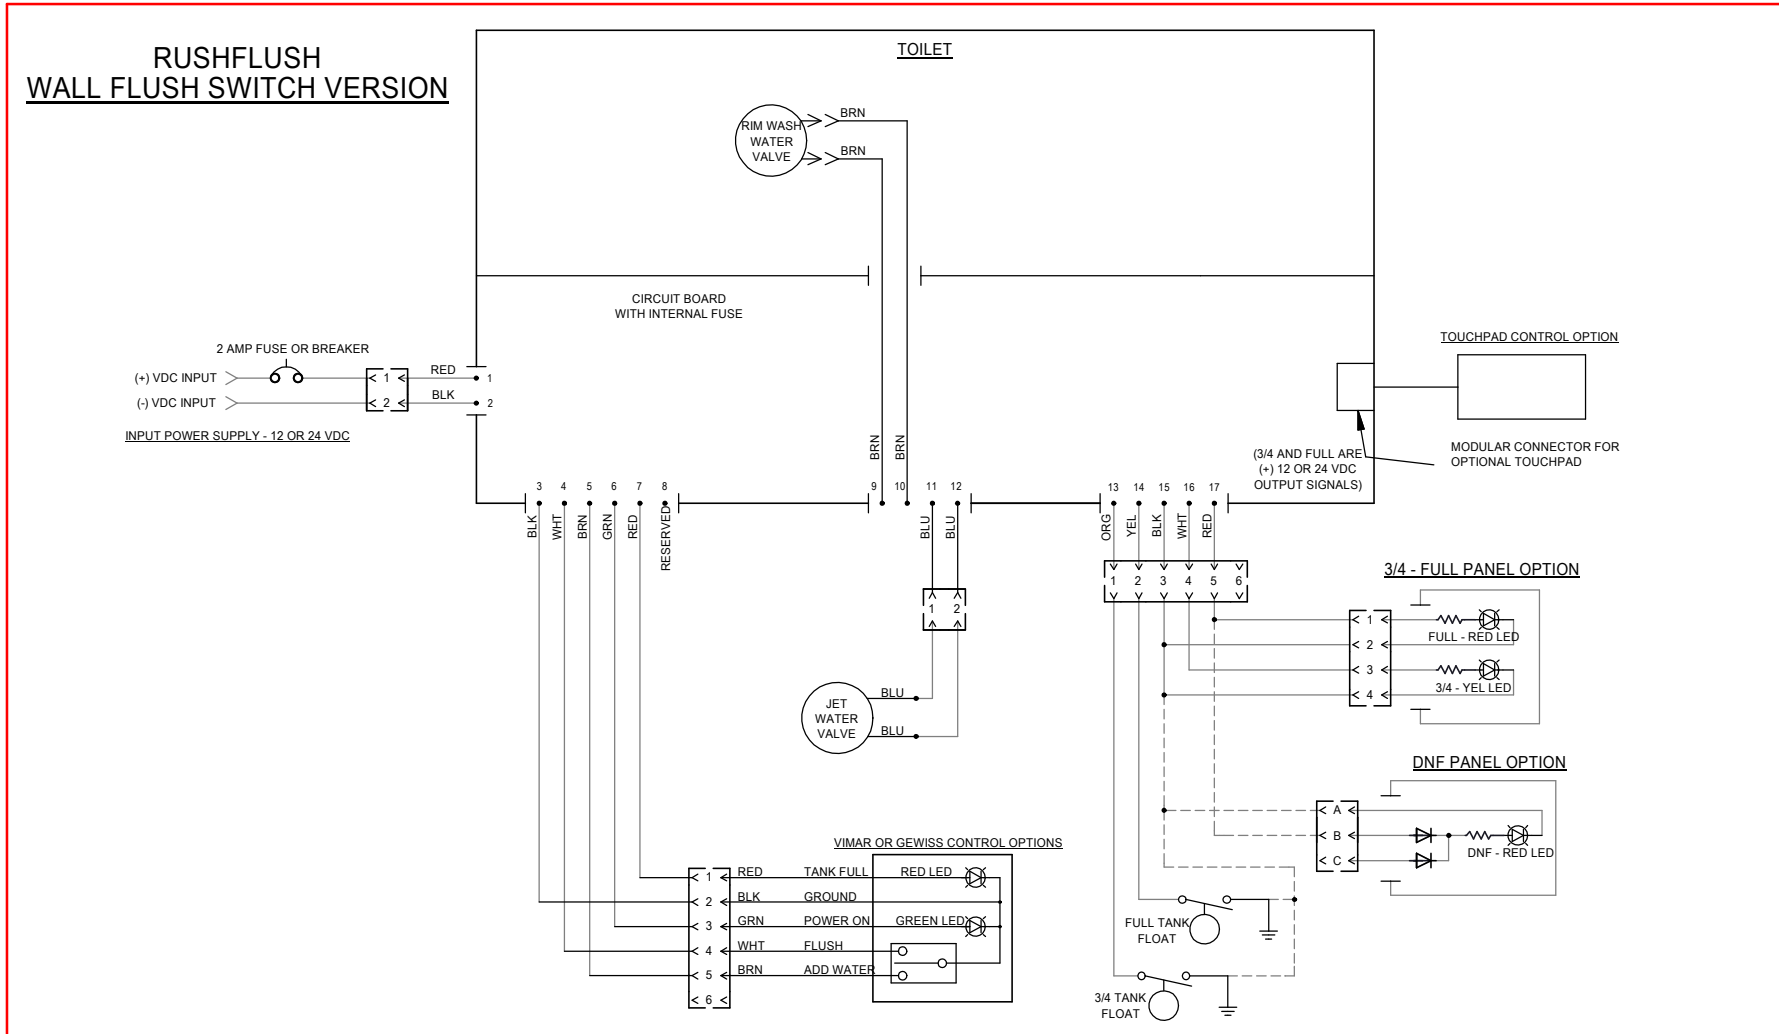

PARTS LIST: 9842 TALL RUSHFLUSH TOILET - 330984201 & 330984202

P/N: 600347470
REV: 02-07/19

WIRING DIAGRAM DWG REF.:
700340109; SHEET 3

PARTS LIST: CVT MARINE - 326002510

ITEM	PART NUMBER & DESCRIPTION
1	385311326 - HOLDING TANK Includes Items 2 & 16
2	385311181 - CAP AND SEAL
3	385311183 - VENT FILTER
4	385311184 - O-RING KIT
5	385311185 - SNAP ACTION SWITCH
6	385311186 - CIRCUIT BOARD
7	385311187 - VACUUM SWITCH ASSY
8	385311188 - PUMP REBUILD KIT
9	385311189 - COMPLETE AIR PUMP BODY Includes Item 8
10	385311190 - MOTOR
11	385311191 - BASE TRACK
12	385311192 - INLET ELBOW
13	385311194 - CORRUGATED HOSE KIT
14	385311198 - COMP. DOCKING UNIT Includes Items 4-10 & 15-16
15	385311196 - PUMP BODY COVER
16	385311199 - TOP LATCH ASSEMBLY
17	385311442 - KIT, VT4500 ECCENTRIC KIT
18	385311193 - KIT, CVT INLET STRAIGHT