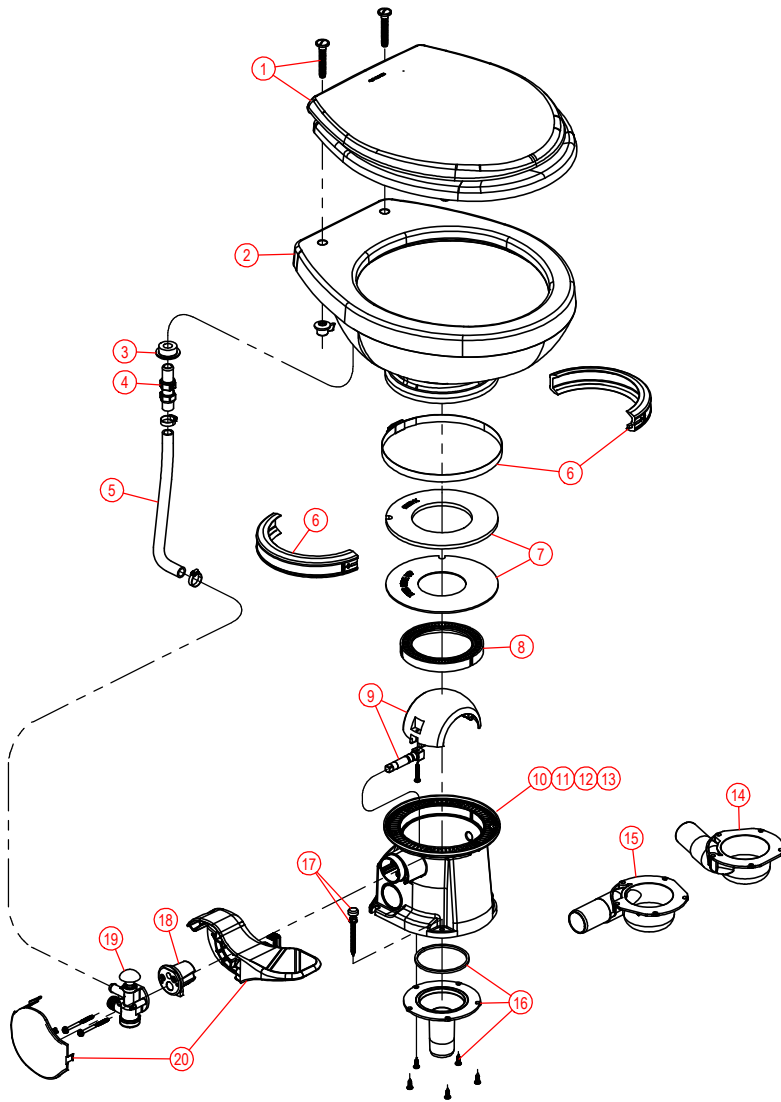

PARTS LIST: VACUFLUSH MODELS 5146, 5147, 5148, 5149

ITEM	PART NUMBER & DESCRIPTION
1	385343829 - SEAT/COVER - WHITE 385343831 - SEAT/COVER - BONE Includes Mounting Hardware
2	385311079 - BOWL KIT - WHITE 385311080 - BOWL KIT - BONE
3	385311164 - 1/2" SEALING GROMMET
4	385311456 - BARBED CHECK VALVE REPLACEMENT Includes Item 3
5	385345377 - BOWL WATER SUPPLY HOSE Includes Hose Clamps
6	385310025 - BOWL/BASE CLAMP KIT - WHITE 385310048 - BOWL/BASE CLAMP KIT - BONE
7	385311462 - FLUSH BALL SEAL REPLACEMENT KIT
8	385311292 - BASE FLUSH BALL RING KIT
9	385310954 - FLUSH BALL / SHAFT (BRASS) KIT Includes Item 18
10	385311711 - 146 SERIES BASE KIT - WHITE 385311712 - 146 SERIES BASE KIT - BONE Includes Items 6-9; 16-20
11	385310685 - 147 SERIES BASE KIT - WHITE 385310783 - 147 SERIES BASE KIT - BONE Includes Items 6-9; 14; 17-20
12	385310686 - 148 SERIES BASE KIT - WHITE 385310784 - 148 SERIES BASE KIT - BONE Includes Items 6-9, 14, 17-20
13	385310975 - 149 SERIES BASE KIT - WHITE 385310976 - 149 SERIES BASE KIT - BONE Includes Items 6-9, 15, 17-20
14	385310680 - DISCHARGE KIT - 147/148 SERIES Includes Seal & Mounting Screws
15	385310936 - DISCHARGE KIT - 149 SERIES Includes Seal & Mounting Screws
16	385311713 - DISCHARGE KIT - 146 SERIES Includes Seal & Mounting Screws
17	385310679 - MOUNTING HARDWARE - WHITE 385310785 - MOUNTING HARDWARE - BONE
18	385310683 - SPRING CARTRIDGE KIT
19	385314349 - WATER VALVE KIT Includes Mounting Screws
20	385310682 - FLUSH PEDAL KIT - WHITE 385310762 - FLUSH PEDAL KIT - BONE Includes Item 18

TOILET MODEL	DISCHARGE LOCATION
5146	THROUGH THE FLOOR
5147	OPPOSITE SIDE OF THE PEDAL
5148	REAR OF THE TOILET
5149	UNDER THE PEDAL

P/N: 600344842
REV: 03-07/19