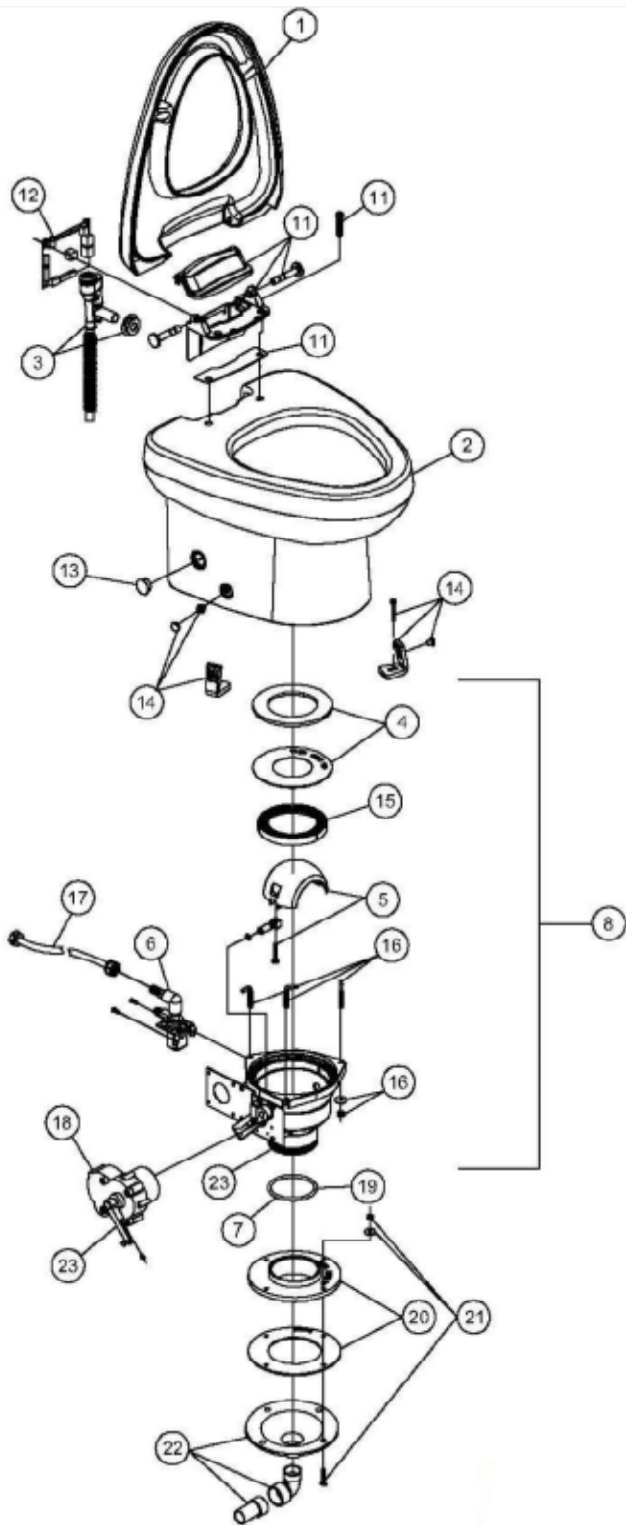

PARTS LIST: 3606 PLUG IN BASE

ITEM	PART NUMBER & DESCRIPTION
1	385311061 - SEAT & COVER, WHITE 385311062 - SEAT & COVER, BONE
2	385311201 - CERAMIC BOWL, WHITE 385311202 - CERAMIC BOWL, BONE
3	385310807 - VACUUM BREAKER ASSEMBLY
4	385311009 - KIT, SEAL PLUG IN BASE
5	385310969 - SHAFT/HALF BALL KIT
6	385310821 - WATER VALVE w/MOUNTING SCREWS (12DC) 385310845 - WATER VALVE w/MOUNTING SCREWS (24DC)
7	385311053 - KIT, BASE '06 PLUG IN Includes item 4, 5, 15, 16 & 19
8	385311312 - COMPLETE BASE PLUG IN 12VDC 385311313 - COMPLETE BASE PLUG IN 24VDC Includes Items 4-7 & 15-19
9	313401012 - FLUSH SWITCH w/CABLE VIMAR 12, WHITE 313401024 - FLUSH SWITCH w/CABLE VIMAR 24, WHITE 313402012 - FLUSH SWITCH w/CABLE VIMAR 12, GRAY 313402024 - FLUSH SWITCH w/CABLE VIMAR 24, GRAY
10	313403012 - FLUSH SWITCH w/CABLE GEWIS 12, GRAY 313403024 - FLUSH SWITCH w/CABLE GEWIS 24, GRAY
11	385311060 - CIRCUIT BOARD COVER
12	385311058 - 3600 CIRCUIT BOARD 12VDC 385311059 - 3600 CIRCUIT BOARD 24VDC
13	600344788 - MANUAL OVERRIDE PLUG, WHITE 600344800 - MANUAL OVERRIDE PLUG, BONE
14	385311057 - MOUNTING KIT
15	385311292 - RING BASE INSERT
16	385311011 - L-BOLTS/NUTS/WASH/PLUG IN BASE
17	385311018 - SUPPLY HOSE
18	385310822 - MOTOR & MOUNTING HARDWARE (12VDC) 385310846 - MOTOR & MOUNTING HARDWARE (24VDC)
19	385311294 - O-RING 3.1 x 3.5 x .21
20	385311013 - FLOOR FLANGE ADPT Includes Item 21
21	385310064 - MOUNTING HARDWARE
22	385318864 - FUNNEL KIT Includes Item 21
23	385311417 - KIT, BASE DRIVE ARMS