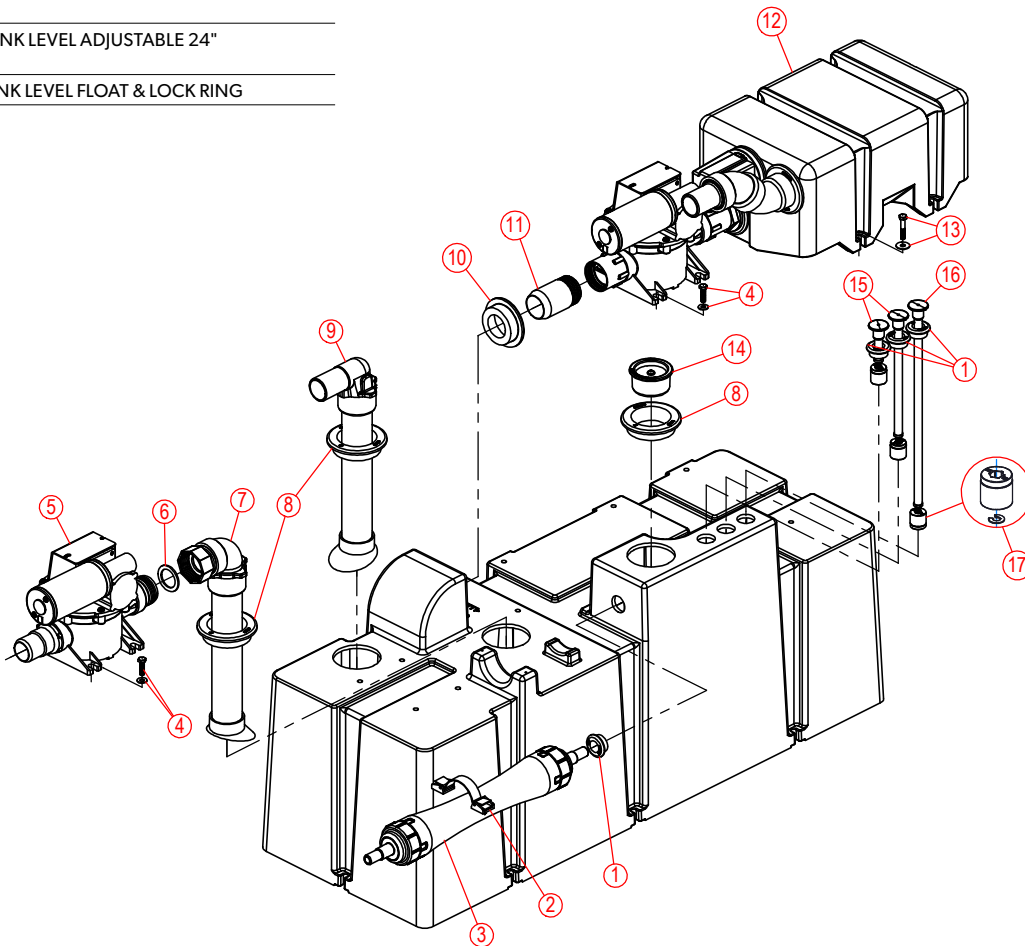

PARTS LIST: 27 GAL HOLDING TANK SYSTEM - 322712712 & 322712724

ITEM PART NUMBER & DESCRIPTION

1	385311164 - ½" SEALING GROMMET
2	385310673 - VENT FILTER MOUNTING KIT
3	309311002 - VENT FILTER REPLACEMENT CARTRIDGE Order Kit 385312060 for Replacement Fittings
4	385311163 - PUMP MOUNTING HARDWARE
5	N/A - DISCHARGE PUMP See Discharge Pump Parts List
6	385311233 - 1 ½" SLIP SEAL REPLACEMENT
7	385311575 - DIPTUBE W/90° ELBOW & SLIP NUT Includes Item 6 & 8
8	385311110 - 2" SEALING GROMMET
9	385311573 - DIPTUBE ASSY w/90° ELBOW Includes Item 8
10	385311111 - 1 ½" SEALING GROMMET
11	385311367 - VG OUTLET EXTENSION
12	N/A - LOW-PROFILE VACUUM GENERATOR See LPVG Parts List
13	385311162 - VG MOUNTING HARDWARE
14	313255247 - TANKSAVER Includes Item 8
15	385311253 - ADJUSTABLE TANK LEVEL 12" Includes Item 1
16	385311254 - TANK LEVEL ADJUSTABLE 24" Includes Item 1
17	385311103 - TANK LEVEL FLOAT & LOCK RING

P/N: 600347219
REV: 01-08/15