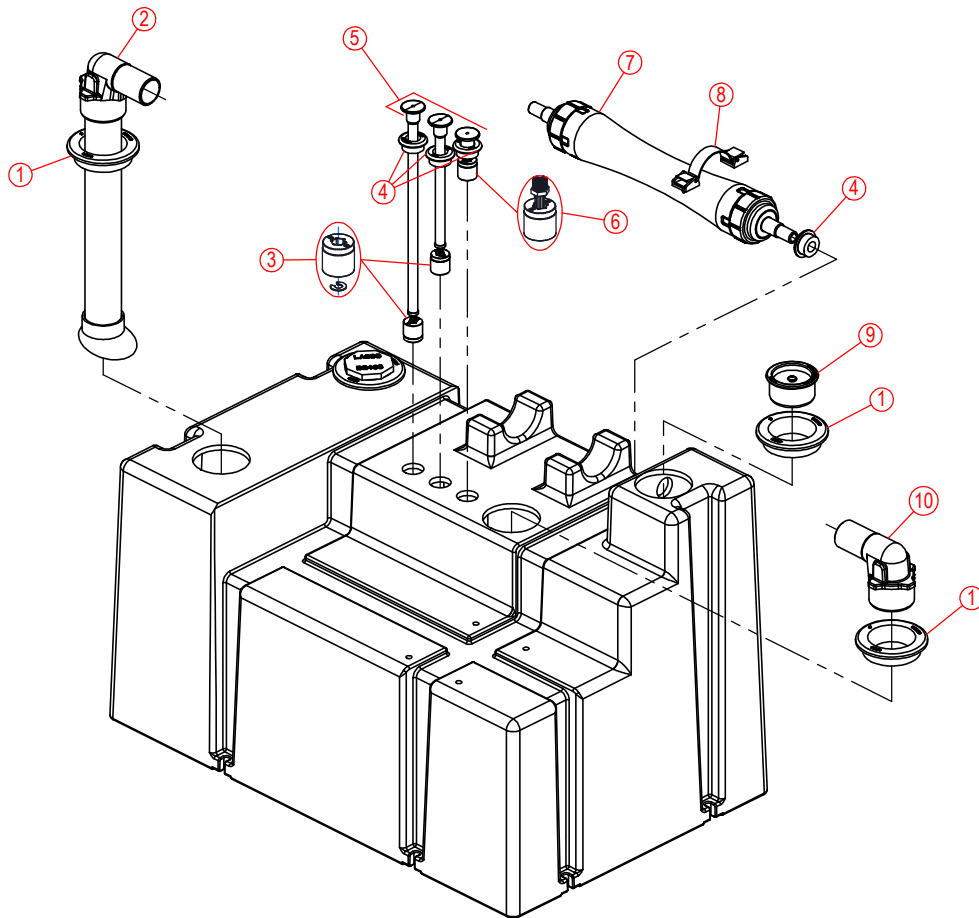

PARTS LIST: 28 GAL HOLDING TANK SYSTEM - 322002800 & 322202800

ITEM PART NUMBER & DESCRIPTION

1	385311110 - 2" SEALING GROMMET
2	385311573 - DIPTUBE ASSY w/90° ELBOW Includes Item 1
3	385311103 - TANK LEVEL FLOAT & LOCK RING
4	385311164 - 1/2" SEALING GROMMET
5	385311513 - TANK LEVELS w/DT CONNECTOR Includes Item 4
6	385230268 - THREADED STEM/FLOAT REPLACEMENT
7	309311002 - VENT FILTER REPLACEMENT CARTRIDGE Order Kit 385312060 for Replacement Fittings
8	385310673 - VENT FILTER MOUNTING KIT
9	313255247 - TANKSAVER Includes Item 1
10	385311608 - 1 1/2" INLET ELBOW FITTING Includes Item 1

P/N: 600347200
REV: 01-06/15