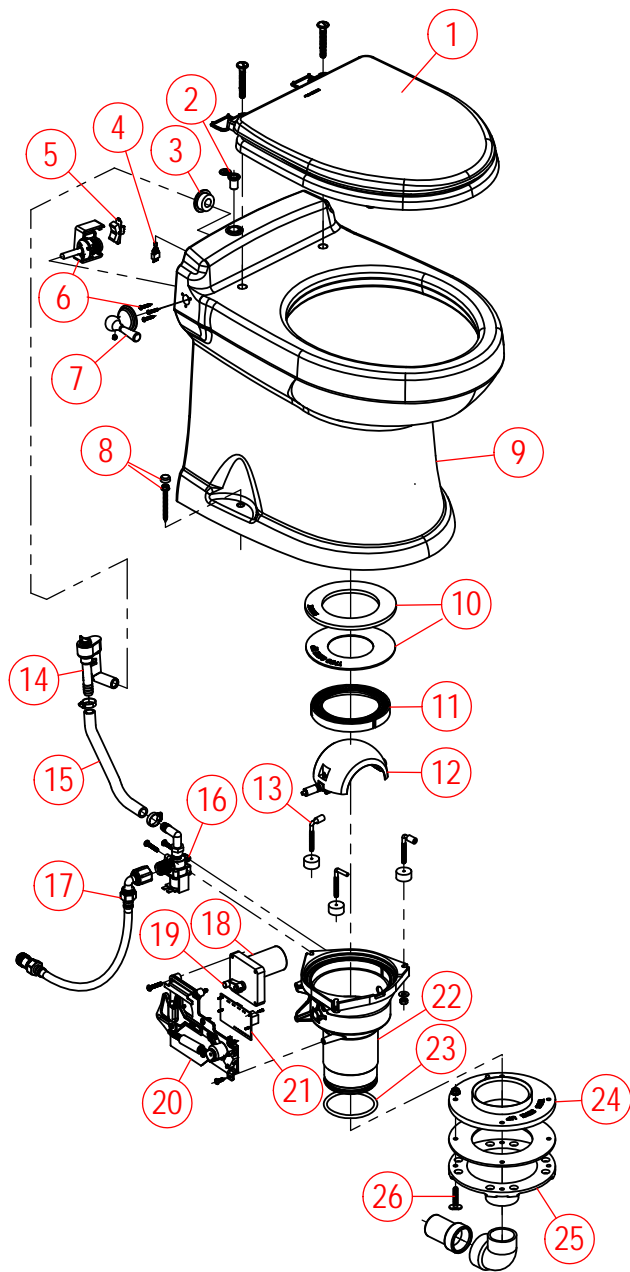

PARTS LIST: 4709 VACUFLUSH TOILET

ITEM	PART NO	LEGACY NO & DESCRIPTION
1	4471011614 4471011615	385312204 - SLOW-CLOSE SEAT/CVR - WHT 385312205 - SLOW-CLOSE SEAT/CVR - BONE Includes Mounting Hardware
2	385311750 385311751	385311750 - SERVICE SWITCH HOUSING - WHITE 385311751 - SERVICE SWITCH HOUSING - BONE
3	385311164	385311164 - ½" SEALING GROMMET
4	385311752	385311752 - SERVICE SWITCH REPLACEMENT
5	385311703	385311703 - FLUSH HANDLE SWITCH w/WIRING
6	385311704	385311704 - FLUSH HANDLE ASSEMBLY Includes Rocker Switch
7	385311141	385311141 - FLUSH HANDLE KIT - NICKEL
8	385311022	385311022 - BOWL MOUNTING HARDWARE
9	385311730 385311731	385311730 - CONCERTO BOWL KIT - WHITE 385311731 - CONCERTO BOWL KIT - BONE
10	385311009	385311009 - FLUSH BALL SEAL REP'L KIT Includes Base Mtg Hardware
11	385311292	385311292 - BASE FLUSH BALL RING KIT
12	385310969	385310969 - FLUSH BALL/SHAFT REP'L KIT
13	385311011	385311011 - BASE TO BOWL MTG HARDWARE
14	385316906	385316906 - VACUUM BREAKER KIT Includes Sealing Grommet
15	385311869	385311869 - BOWL SUPPLY HOSE Includes Hose Clamps
16	385311545 385311546	385311545 - WATER VALVE KIT - 12VDC 385311546 - WATER VALVE KIT - 24VDC
17	4471010089	385312198 - TOILET WTR SUP'Y HOSE
18	385311300 385311390	385311300 - MOTOR REP'L KIT - 12VDC 385311390 - MOTOR REP'L KIT - 24VDC Includes Flush Cam
19	385311299	385311299 - MOTOR DRIVE ARM REP'L KIT
20	385311394	385311394 - VF FLUSH LINKAGE KIT-COMPL
21	385311690	385311690 - 12VDC & 24VDC CONTROL MODULE
22	385311748 385311749	385311748 - 4709 PLUG-IN BASE KIT w/VAC BKR-12V 385311749 - 4709 PLUG-IN BASE KIT w/VAC BKR-24V Excludes Seat, Ceramic Bowl & Funnel Kit
23	385311294	385311294 - BASE O'RING REP'L KIT
24	385311013	385311013 - FLOOR FLANGE ADAPTER KIT Includes Mtg Hardware & Seal
25	385318864	385318864 - VACUFLUSH FUNNEL KIT Includes Mtg Hardware & Base Seal
26	385310064	385310064 - FLOOR FLANGE MTG HARDWARE

P/N: 600346485
REV: 07-11/23