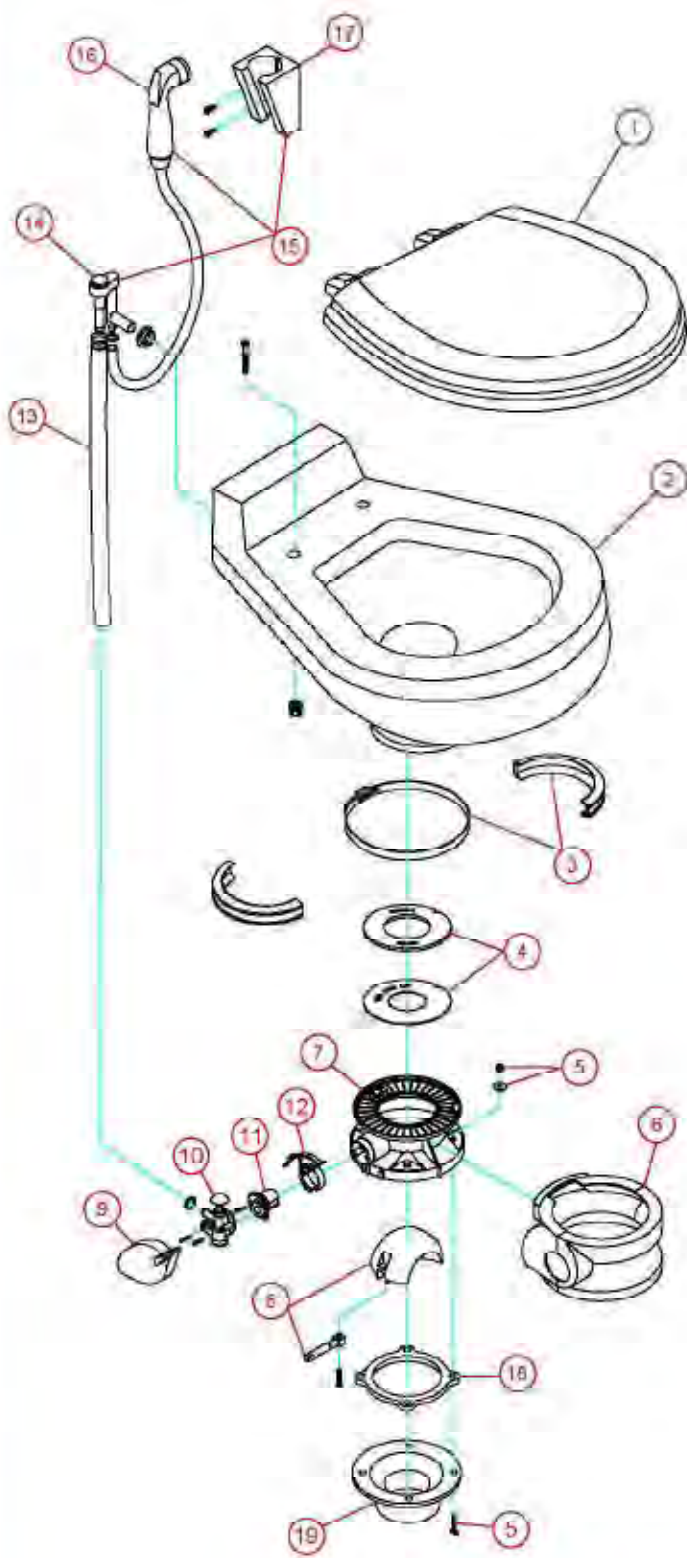

PARTS LIST: 911

ITEM PART NUMBER & DESCRIPTION

1	385344436 - SEAT ASSEMBLY - WHITE 385344437 - SEAT ASSEMBLY - BONE
2	385310032 - CERAMIC BOWL KIT - WHITE 385310033 - CERAMIC BOWL KIT - BONE
3	385310048 - BAND & HALF CLAMP KIT - BONE 385310025 - BAND & HALF CLAMP KIT - WHITE
4	385311462 - SEAL REPLACEMENT KIT
5	385310064 - MOUNTING HARDWARE
6	385310108 - PEDESTAL COVER KIT - WHITE 385310109 - PEDESTAL COVER KIT - BONE
7	385310123 - BASE KIT - WHITE 385310124 - BASE KIT - BONE Includes Items 3-12
8	385318162 - KIT, BALL, SHAFT & CART Includes Item 11
9	385310117 - PEDAL COVER - WHITE 385310118 - PEDAL COVER - BONE
10	385314349 - WATER VALVE, KIT
11	385236096 - SPRING CARTRIDGE, KIT
12	385310579 - PEDAL, CARTRIDGE, KIT Includes Item 11
13	385340177 - HOSE, SUPPLY - BONE 385345377 - HOSE, SUPPLY - WHITE
14	385316906 - VACUUM BREAKER, KIT - USED WITHOUT SPRAY 385230335 - VACUUM BREAKER, KIT - USED WITH SPRAY
15	385319056 - VACUUM BREAKER, SPRAY & BRACKET, KIT
16	385310809 - HAND SPRAY - WHITE & BONE
17	385311131 - BRACKET, HAND SPRAY - WHITE & BONE
18	385310063 - FLOOR FLANGE Includes Item 5
19*	385345889 - FLOOR FLANGE, 3" MPT 385345892 - FLOOR FLANGE, 3" SOCKET 385343765 - FLOOR FLANGE, 3" SPIGOT 385344653 - FLOOR FLANGE ADAPTER, 45° SWIVEL** ** Must Be Used With Seal Included

* Optional Accessories Sold Separately

P/N: 600345280
REV: 05/09