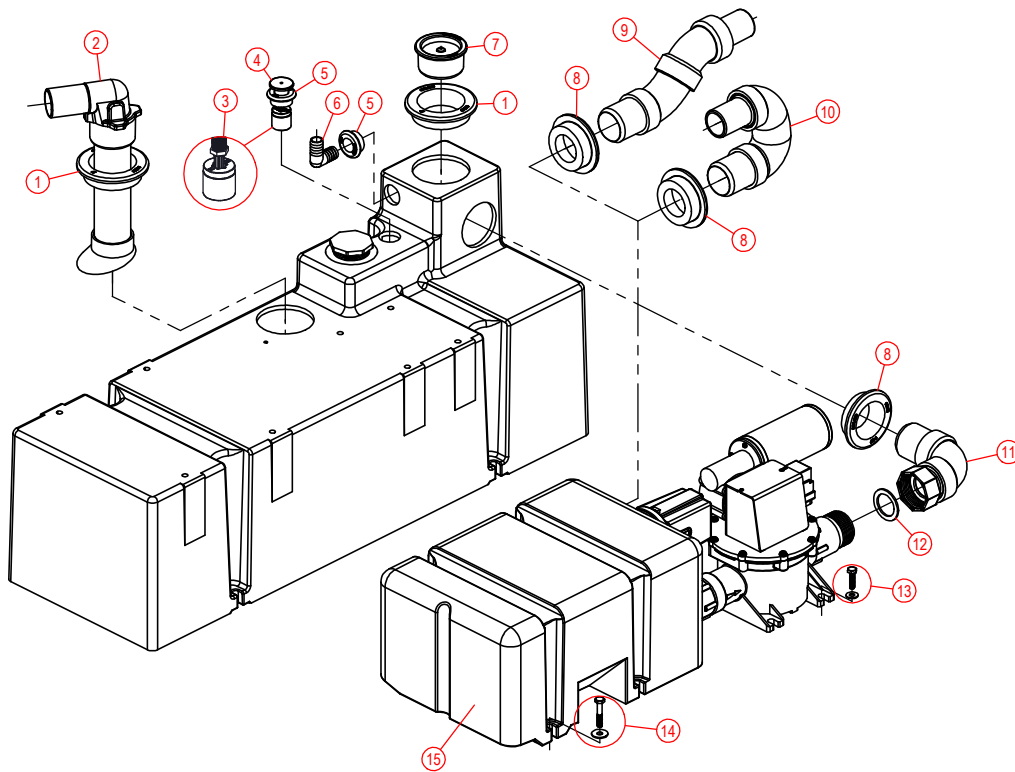

PARTS LIST: 10G HOLDING TANK SYSTEM - 322001006

ITEM	PART NUMBER & DESCRIPTION
1	385311110 - 2" SEALING GROMMET
2	385311573 - DIPTUBE ASSY w/90° ELBOW Includes Item 1
3	385230268 - THREADED STEM/FLOAT REPLACEMENT
4	385312117 - TANK FULL LEVEL Includes Item 3 & 5
5	385311164 - ½" SEALING GROMMET
6	385311770 - VENT ELBOW FITTING Includes Item 3
7	313255247 - TANKSAVER Includes Item 1
8	385311111 - 1 ½" SEALING GROMMET
9	385310787 - OFFSET STRAIGHT INLET FITTING Includes Item 8
10	385311342 - 1 ½" 180° INLET FITTING Includes Item 8
11	385310772 - ELBOW ASSY w/SLIP NUT Includes Items 7 & 10
12	385311233 - 1 ½" SLIP SEAL REPLACEMENT
13	385311163 - PUMP MOUNTING HARDWARE
14	385311162 - VG MOUNTING HARDWARE
15	N/A - LOW-PROFILE VACUUM GENERATOR See LPVG parts list

P/N: 600347239
REV: 04-04/18