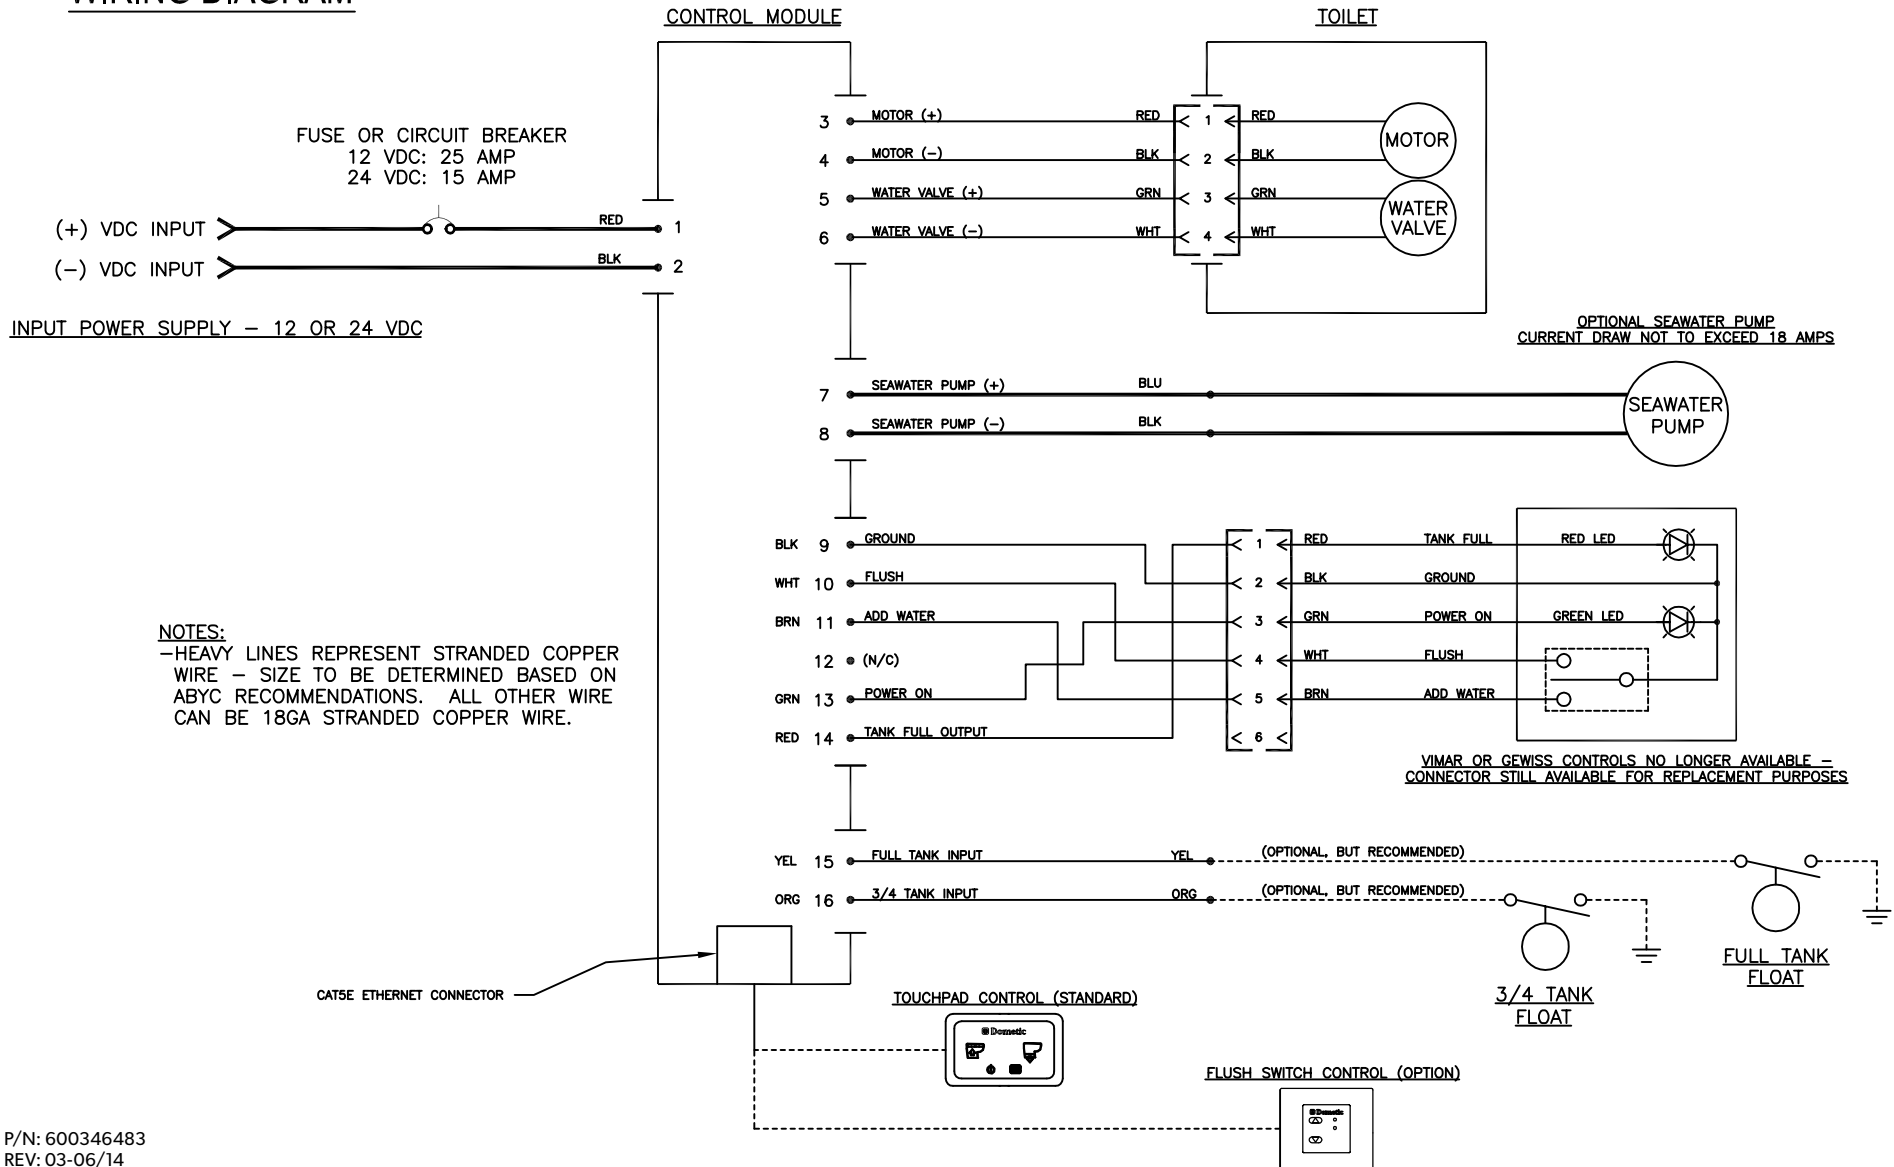

PARTS LIST: 8600 LOW PROFILE SERIES

WIRING DIAGRAM

WALL SWITCH VERSION

WIRING DIAGRAM DWG REF.:
345860; SHEET 3

P/N: 600346483
REV: 03-06/14

PARTS LIST: 8620RV MASTERFLUSH

ITEM	PART NO	LEGACY NO & DESCRIPTION
1	385311618 385311619	385311618 - SEAT/COVER SLOW-CLOSE KIT - WHITE 385311619 - SEAT/COVER SLOW-CLOSE KIT - BONE Includes Mounting Hardware
2	385880085	385880085 - CONTROL MODULE 12/24VDC (DBL)
3	385312158 385312159	385312158 - 4600/8600 LOW-PROFILE BOWL-WHITE 385312159 - 4600/8600 LOW-PROFILE BOWL-BONE
4	385311164	385311164 - 1/2" SEALING GROMMET
5	4471004162	385311879.RPL - BOWL SUPPLY FITTING Includes Sealing Grommet
6	385311890	385311890 - REMOTE WTR VALVE/VACUUM BREAKER Includes Water Valve
7	385311882	385311882 - WATER VALVE KIT - 12VDC
8	385311463	385311463 - BOWL MOUNTING HARDWARE KIT
9	385312149	385312149 - DISCHARGE TUBE REPLACEMENT KIT Includes Clamps & Anti-Siphon Valve
10	385880070	385880070 - DISCHARGE TUBE VALVE ADAPTER

ITEM	PART NO	LEGACY NO & DESCRIPTION
11	385310076	385310076 - 1 1/2" CHECK VALVE KIT, 2pcs per Kit
12	385311315	385311315 - 1 1/2" OUTLET FITTING
13	385880072	385880072 - 1" DISCHARGE FITTING
14	385880071	385880071 - 1 1/2" ELBOW DISCHARGE FITTING
15	385880083	385880083 - MOTOR/PUMP MOUNTING STRAP
16	385880068	385880068 - MOTOR/MACERATOR ASSY - 12VDC
17	385312138	385312138 - BOWL TRANSITION ADAPTER KIT Includes Bowl Seal & Mounting Hardware
18	385312137	385312137 - BOWL ADAPTER SEAL REPLACEMENT Includes Mounting Hardware
19	9108554489	313600022 - DOMETIC TOUCHPAD FLUSH SWITCH-BLK Includes Connector Cable Kit 385880082