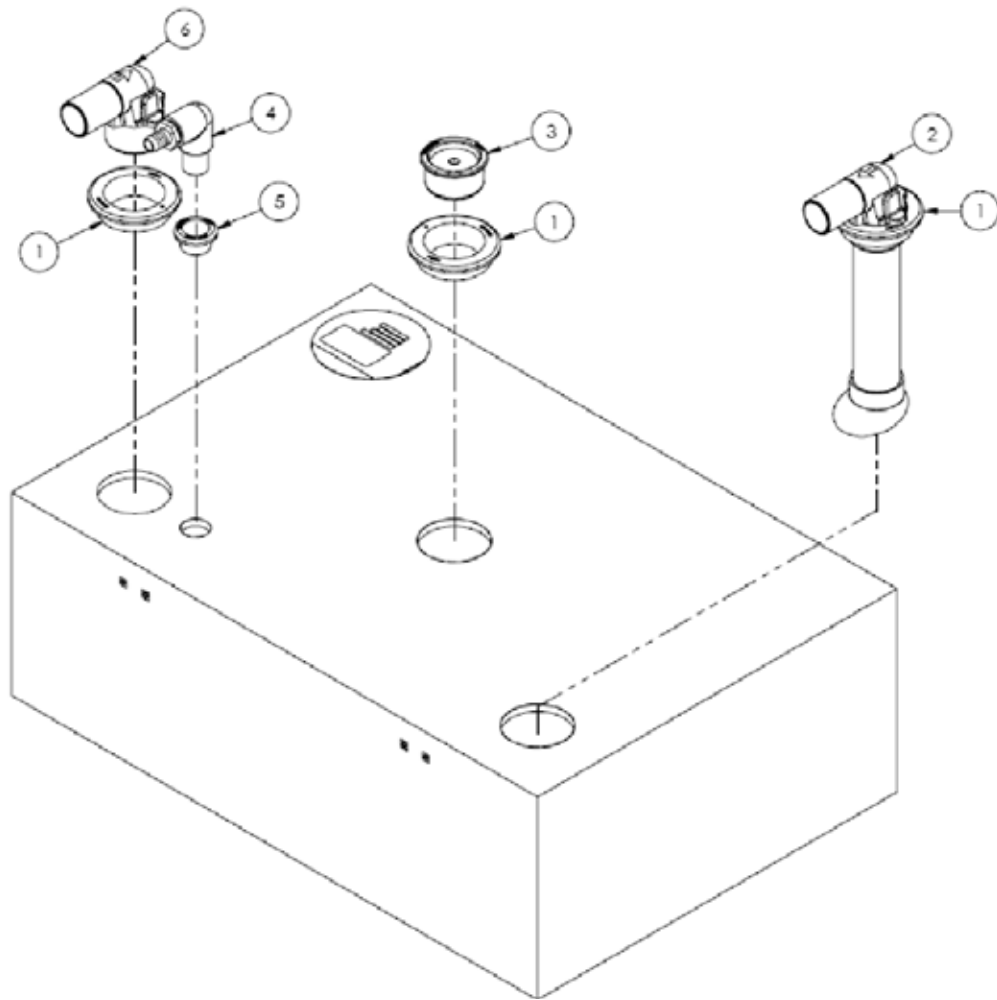

# PARTS LIST: 24 GAL HOLDING TANK SYSTEM - 322900907

ITEM	PART NUMBER & DESCRIPTION
------	---------------------------

1	385311110 - 2" SEALING GROMMET
2	385311573 - DIPTUBE ASSY w/90° ELBOW
3	313255247 - TANKSAVER
4	385311073 - 5/8" VENT ELBOW FITTING
5	385311112 - 3/4" SEALING GROMMET
6	385311608 - 1 1/2" INLET ELBOW FITTING