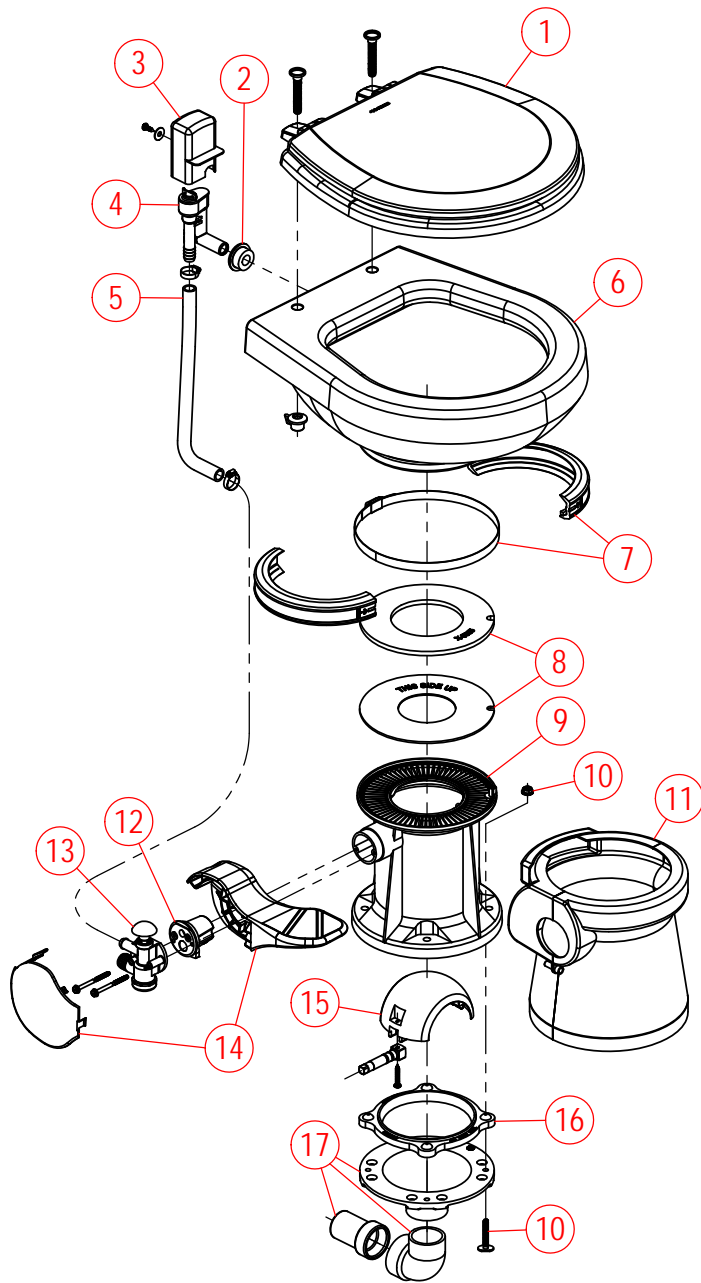

PARTS LIST: 709 MODEL

ITEM	PART NUMBER & DESCRIPTION
1	385344436 - SEAT/COVER - WHITE 385344437 - SEAT/COVER - BONE Includes Mounting Hardware
2	385311164 - 1/2" SEALING GROMMET
3	385310696 - VACUUM BREAKER COVER - WHITE 385310782 - VACUUM BREAKER COVER - BONE Includes Mounting Hardware
4	385316906 - VACUUM BREAKER KIT Includes Sealing Grommet
5	385312080 - BOWL SUPPLY HOSE Includes Mounting Clamps
6	385310676 - BOWL KIT - WHITE 385310781 - BOWL KIT - BONE
7	385310048 - BOWL/BASE CLAMP KIT - BONE Includes Base to Bowl Band Clamp
8	385311462 - REPLACEMENT FLUSH BALL SEALS
9	385310978 - '09 BASE KIT - WHITE (PLASTIC PEDAL) 385311081 - '09 BASE KIT - BONE (PLASTIC PEDAL) Excludes bowl; seat Vacuum Breaker Assy
10	385310064 - FLOOR FLANGE MTG HARDWARE
11	385310111 - PEDESTAL COVER - WHITE 385310112 - PEDESTAL COVER - BONE
12	385310683 - SPRING CARTRIDGE KIT
13	385314349 - WATER VALVE KIT Includes Mounting Screws
14	385310682 - FLUSH PEDAL KIT - WHITE 385310762 - FLUSH PEDAL KIT - BONE Includes Spring Cartridge
15	385310954 - FLUSH BALL/SHAFT (BRASS) Includes Pedal Spring Cartridge
16	385310063 - FLOOR / BASE SEAL
17	385318864 - VACUFLUSH FUNNEL KIT Includes Mtg Hardware & Base Seal

P/N: 600344711
REV: 02-07/23