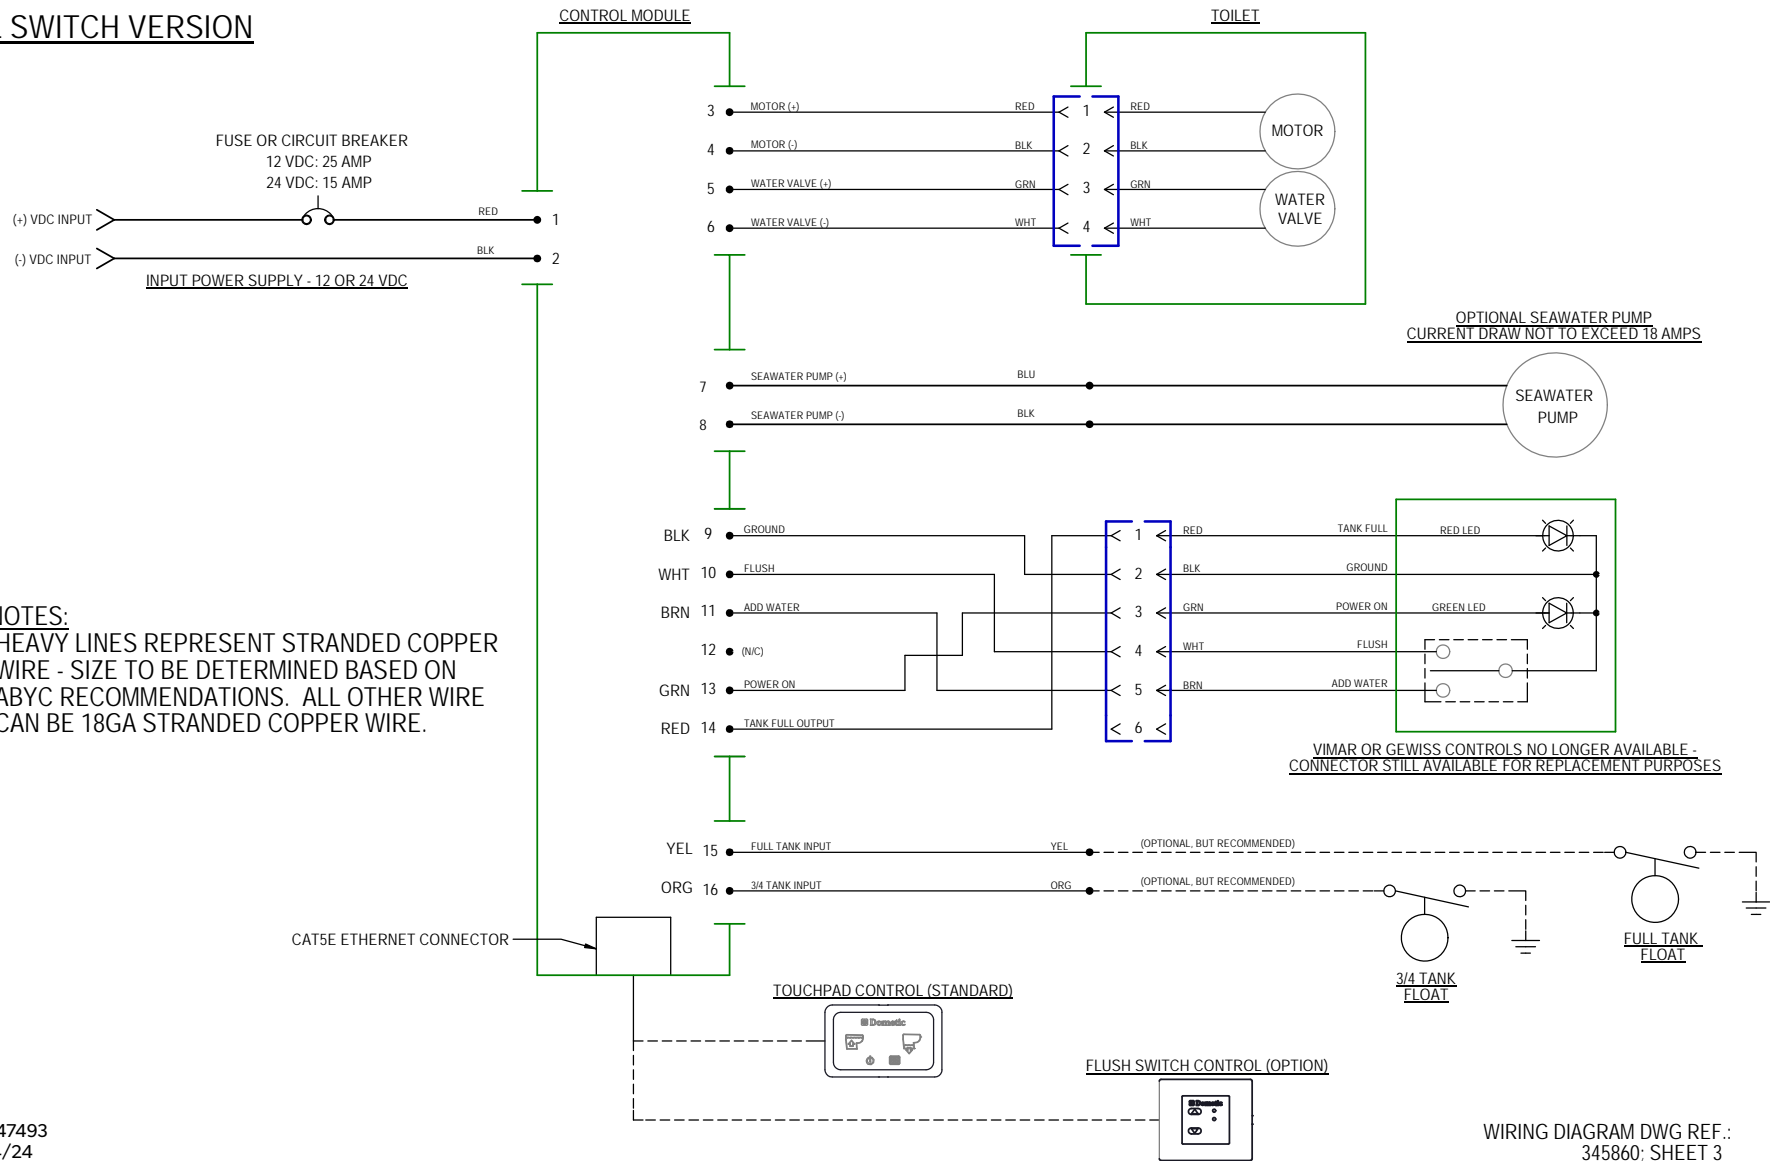

PARTS LIST: 8920 MASTERFLUSH

WIRING DIAGRAM WALL SWITCH VERSION

P/N: 600347493
REV: 04-04/24

PARTS LIST: 8920 MASTERFLUSH

ITEM	PART NO	LEGACY NO & DESCRIPTION
1	385311694 385311695	385311694 - SEAT/COVER WOOD - WHITE 385311695 - SEAT/COVER WOOD - BONE Includes Mounting Hardware
2	385880085	385880085 - CONTROL MODULE 12/24VDC (DBL)
3	385311378 385311379	385311378 - 4800/8900 LOW-PROFILE BOWL KIT-WHITE 385311379 - 4800/8900 LOW-PROFILE BOWL KIT-BONE
4	385311164	385311164 - 1/2" SEALING GROMMET
5	385880073	385880073 - CHECKVALVE REPLACEMENT
6	385880074	385880074 - WATER VALVE KIT - 12VDC Includes Sealing Grommet & Check Valve
7	4471010089	385312198 - TOILET WTR SUP'Y HOSE
8	385311463	385311463 - BOWL MOUNTING HARDWARE KIT
9	385312149	385312149 - DISCHARGE TUBE REPLACEMENT KIT Includes Clamps & Anti-Siphon Valve
10	385880070	385880070 - DISCHARGE TUBE VALVE ADAPTER

ITEM	PART NO	LEGACY NO & DESCRIPTION
11	385310076	385310076 - 1 1/2" CHECK VALVE KIT, 2pcs per Kit
12	385311315	385311315 - 1 1/2" OUTLET FITTING
13	385880072	385880072 - 1" DISCHARGE FITTING
14	385880071	385880071 - 1 1/2" ELBOW DISCHARGE FITTING
15	385880083	385880083 - MOTOR/PUMP MOUNTING STRAP
16	385880068	385880068 - MOTOR/MACERATOR ASSY - 12VDC
17	385312138	385312138 - BOWL TRANSITION ADAPTER KIT Includes Bowl Seal & Mounting Hardware
18	385312137	385312137 - BOWL ADAPTER SEAL REPLACEMENT Includes Mounting Hardware
19*	385312137	313600022 - DOMETIC TOUCHPAD FLUSH SWITCH - BLK Includes Connector Cable Kit 385880082

*Optional Accessory; Not Included With Every Model