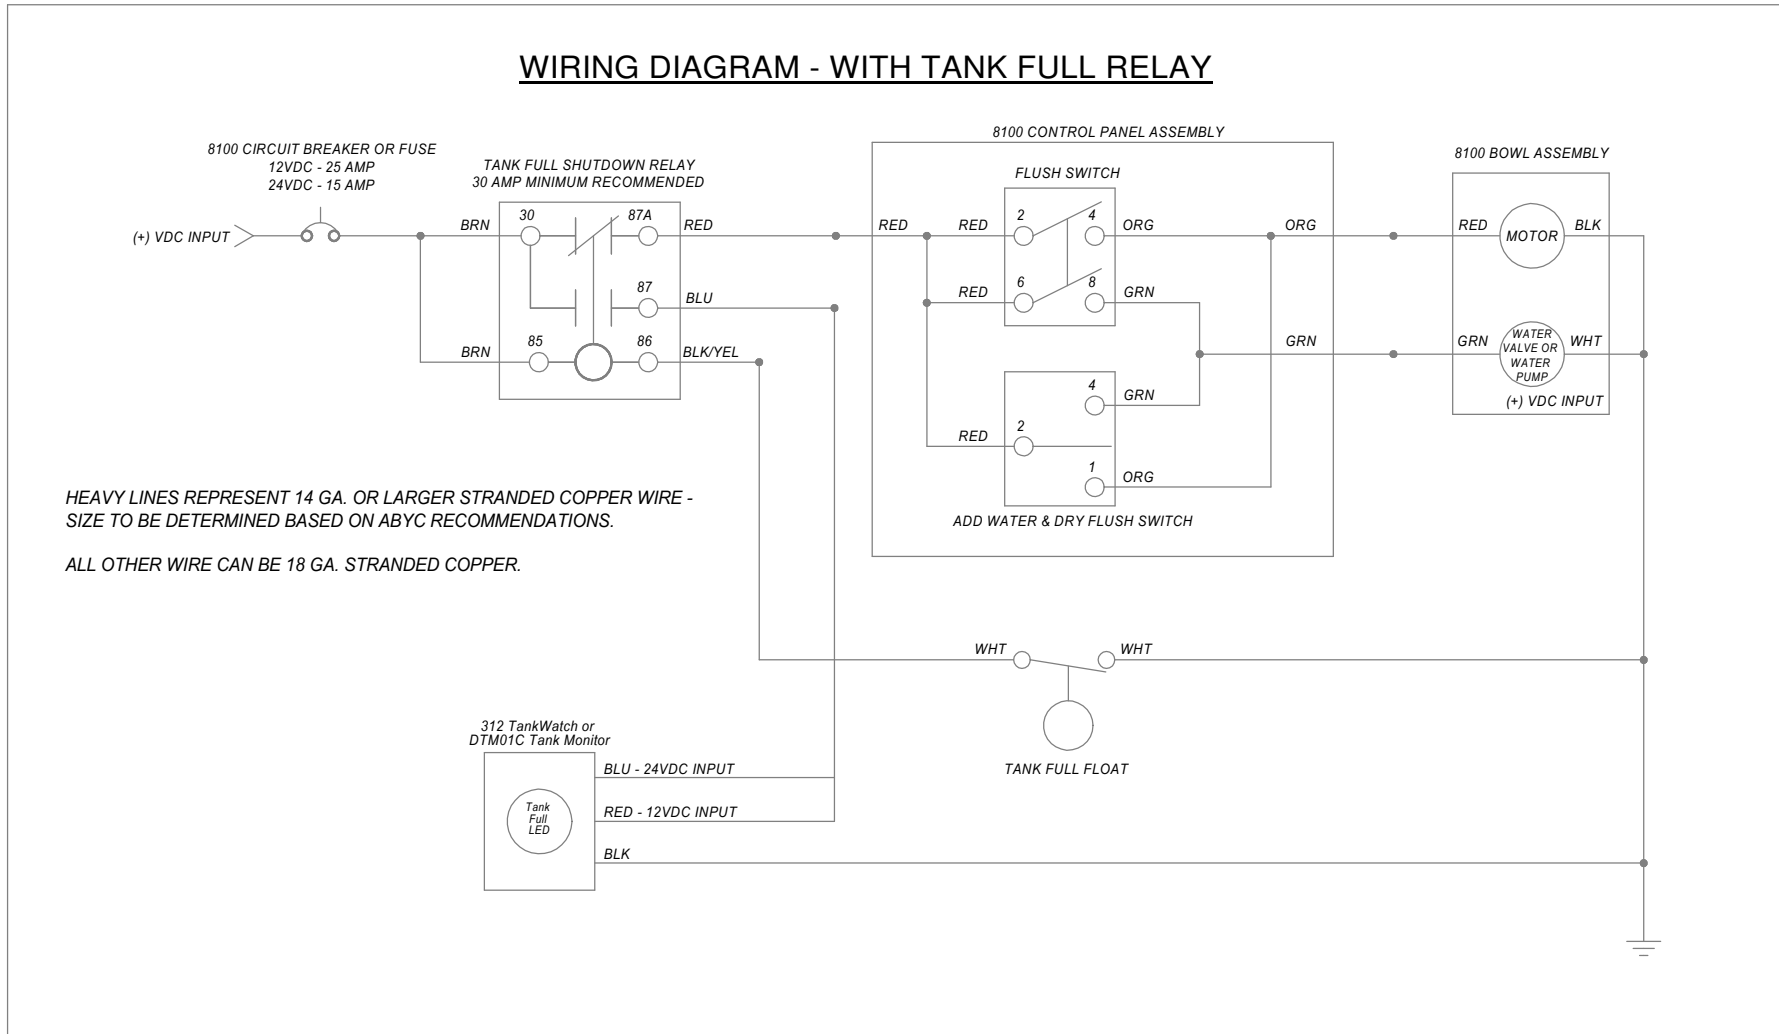

PARTS LIST: 8120 LOW-PROFILE SERIES - 304812001

WIRING DIAGRAM - WITH TANK FULL RELAY

P/N: 600347195
REV: 02-10/17

WIRING DIAGRAM DWG REF.:
346612; SHEET 27

PARTS LIST: 8140 TALL SERIES - 304814001

ITEM PART NUMBER & DESCRIPTION

1	385311618 - SEAT/COVER SLOW-CLOSE WHITE
2	385880078 - 81/8900 TALL BOWL KIT - WHITE
3	385311164 - 1/2" SEALING GROMMET
4	385880073 - CHECK VALVE REPLACEMENT
5	385880074 - WATER VALVE KIT - 12VDC Includes Items 3 & 4
6	385311717 - 1/2" SWIVEL ELBOW
7	385311463 - BOWL MOUNTING HARDWARE KIT.
8	385311778 - DISCHARGE TUBE - TALL SERIES Includes Anti-Siphon Valve
9	385311315 - 1 1/2" VALVE ADAPTER
10	385880071 - 1 1/2" VALVE ADAPTER ELBOW
11	385880072 - 1" VALVE ADAPTER
12	385310620 - 1 1/2" CHECK VALVE
13	385880070 - DISCHARGE TUBE VALVE ADAPTER
14	385880067 - BOWL OUTLET ELBOW
15	385311928 - MOTOR/MACERATOR ASSY - 12VDC
16	385880083 - MOTOR/MAC MOUNTING STRAP
17	385311702 - 8100 FLUSH SWITCH PANEL
N/S	385312031 - REPLACEMENT MOTOR CAPACITOR KIT Includes Wire Connectors