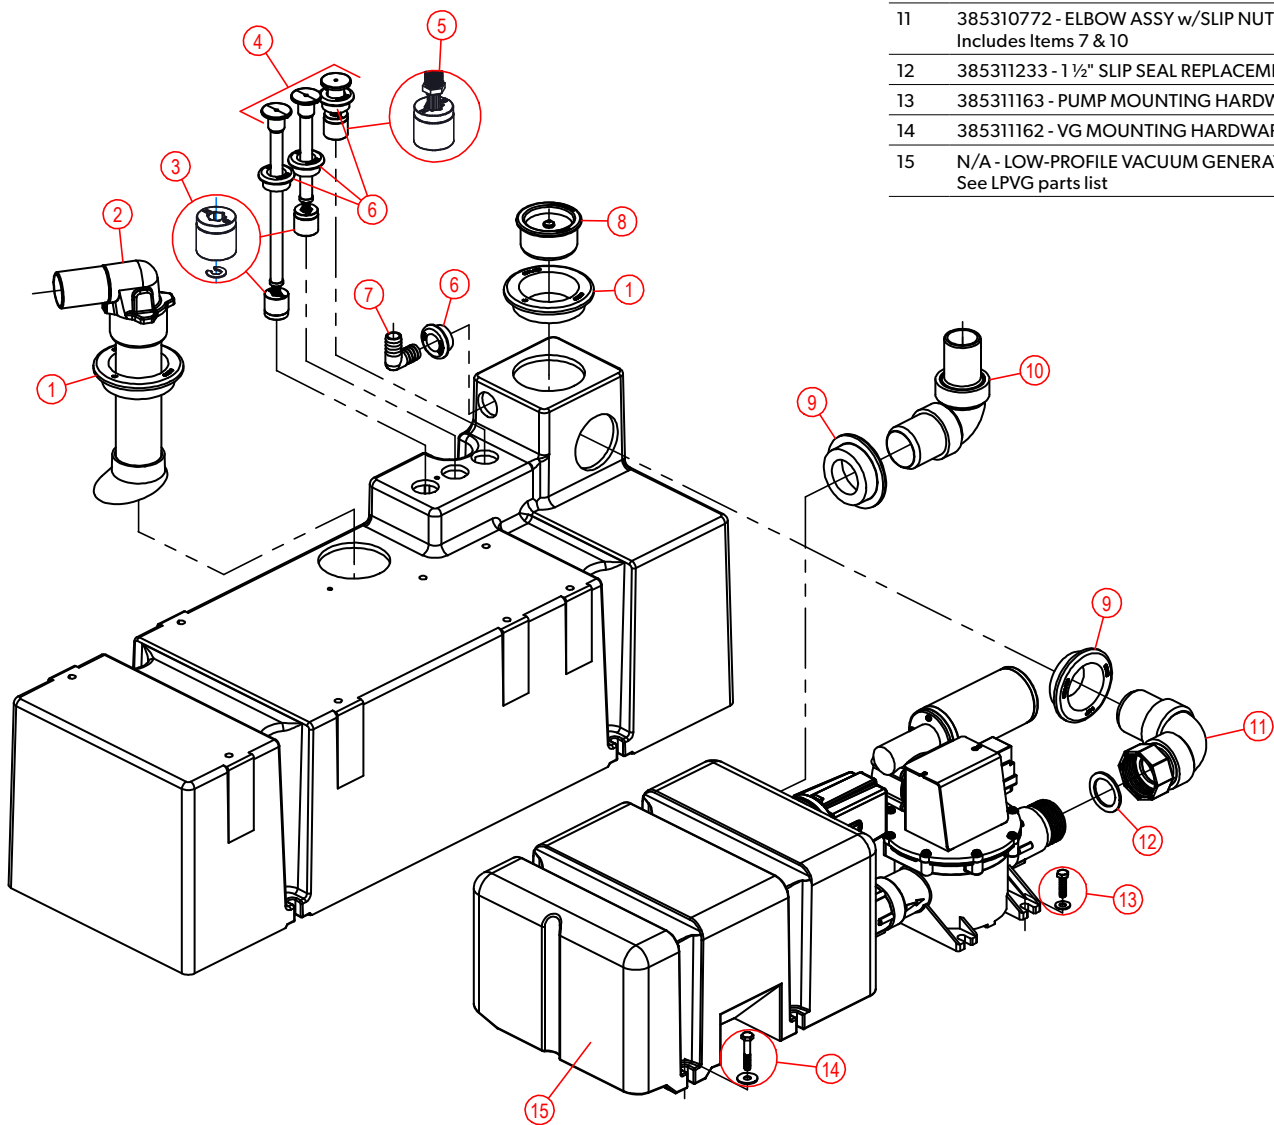

PARTS LIST: 10G HOLDING TANK SYSTEM - 322001003

ITEM PART NUMBER & DESCRIPTION

1	385311110 - 2" SEALING GROMMET
2	385311573 - DIPTUBE ASSY w/90° ELBOW Includes Item 1
3	385311103 - TANK LEVEL FLOAT & LOCK RING
4	385311693 - TANK LEVELS w/DT CONNECTOR Includes Item 3, 5 & 6
5	385230268 - THREADED STEM/FLOAT REPLACEMENT
6	385311164 - 1/2" SEALING GROMMET
7	385311770 - VENT ELBOW FITTING Includes Item 3
8	313255247 - TANKSAVER Includes Item 1
9	385311111 - 1 1/2" SEALING GROMMET
10	385310708 - 1 1/2" SHORT INLET ELBOW FITTING Includes Item 9
11	385310772 - ELBOW ASSY w/SLIP NUT Includes Items 7 & 10
12	385311233 - 1 1/2" SLIP SEAL REPLACEMENT
13	385311163 - PUMP MOUNTING HARDWARE
14	385311162 - VG MOUNTING HARDWARE
15	N/A - LOW-PROFILE VACUUM GENERATOR See LPVG parts list

P/N: 600346314
REV: 02-06/17