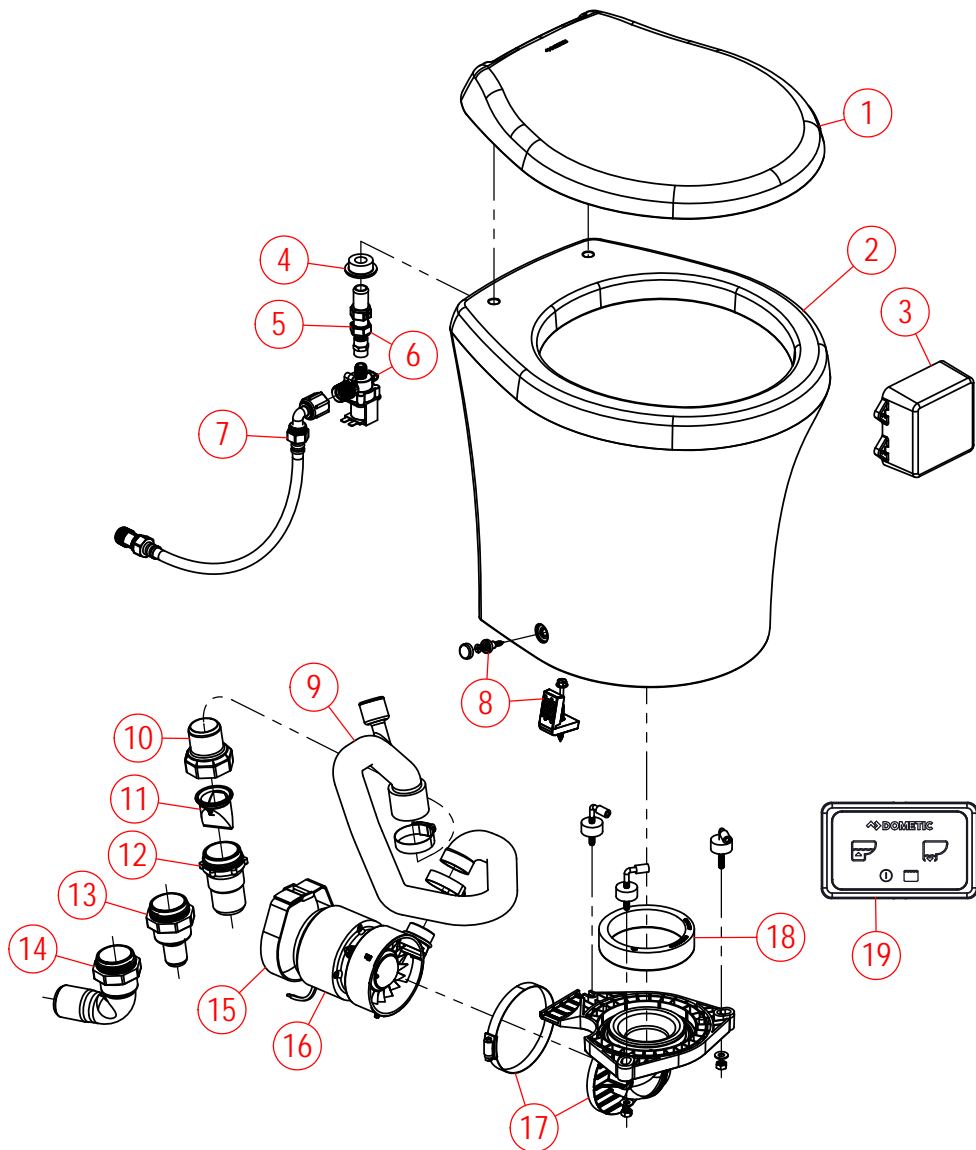

ITEM	PART NO	LEGACY NO & DESCRIPTION
11	385310076	385310076 - 1 1/2" CHECK VALVE KIT, 2pcs per Kit
12	385311315	385311315 - 1 1/2" OUTLET FITTING
13	385880072	385880072 - 1" DISCHARGE FITTING
14	385880071	385880071 - 1 1/2" ELBOW DISCHARGE FITTING
15	385880083	385880083 - MOTOR/PUMP MOUNTING STRAP
16	385880068 385880069	385880068 - MOTOR/MACERATOR ASSY - 12VDC 385880069 - MOTOR/MACERATOR ASSY - 24VDC
17	385312138	385312138 - BOWL TRANSITION ADAPTER KIT Includes Bowl Seal & Mounting Hardware
18	385312137	385312137 - BOWL ADAPTER SEAL REPLACEMENT Includes Mounting Hardware
19	9108554489	313600022 - DOMETIC TOUCHPAD FLUSH SWITCH - BLACK Includes Connector Cable Kit 385880082

P/N: 600347483
REV: 02-03/23