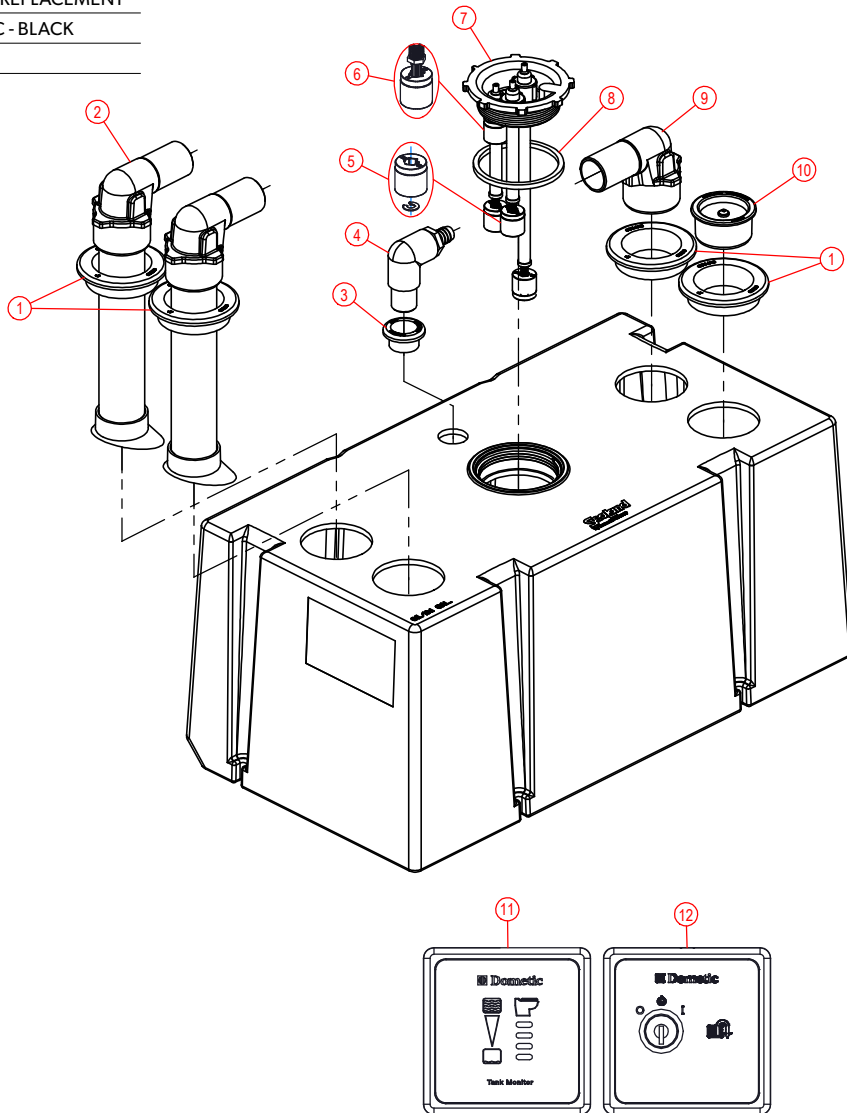

PARTS LIST: 61L/16 GAL HOLDING TANK - 322601602, 322601603 & 322601604

ITEM PART NUMBER & DESCRIPTION

1	385311110 - 2" SEALING GROMMET
2	385311573 - DIPTUBE ASSY w/90° ELBOW Includes Item 1
3	385311112 - ¼" SEALING GROMMET
4	385311073 - 5/8" VENT ELBOW FITTING Includes Item 3
5	385311103 - TANK LEVEL FLOAT & LOCK RING
6	385230268 - THREADED STEM/FLOAT REPLACEMENT
7	385311970 - KIT, TWCAP N/VENT DT-322601602 Includes Item 8
8	385311250 - TANKWATCH CAP REP'L SEAL
9	385311608 - 1 ½" INLET ELBOW FITTING Includes Item 1
10	313255247 - TANKSAVER Includes Item 1
11	385311971 - DTM04 TANK FULL HARNESS REPLACEMENT
12	313814101 - DTD01 PANEL MANUAL 12VDC - BLACK
13	385311111 - 1 ½" SEALING GROMMET

P/N: 600346997
REV: 03-01/15