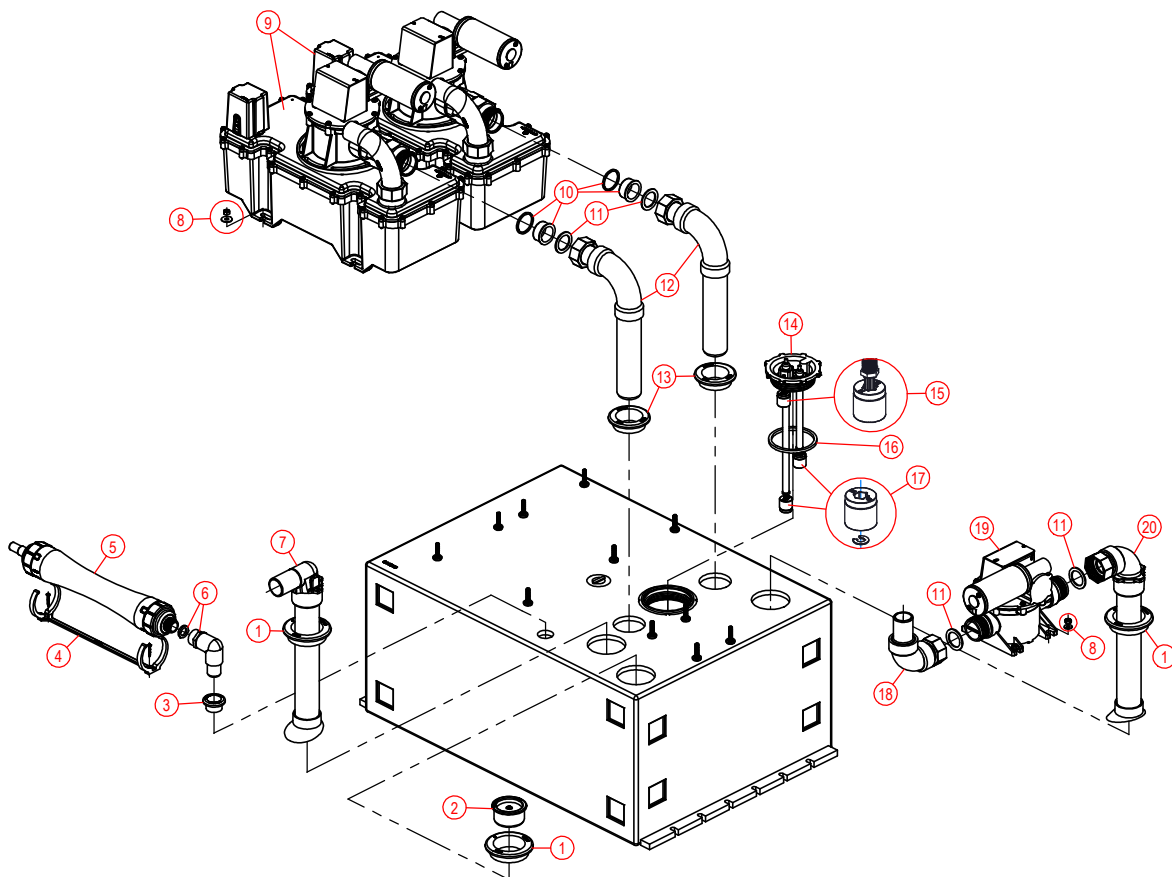

PARTS LIST: 4040 HOLDING TANK - 322714012 & 322714024

ITEM	PART NUMBER & DESCRIPTION
1	385311110 - 2" SEALING GROMMET
2	313255247 - TANKSAVER Includes Item 1
3	385311112 - 3/4" SEALING GROMMET
4	385311106 - VENT FILTER MOUNTING BRACKET Includes Mounting Hardware
5	309311002 - VENT FILTER REPLACEMENT CARTRIDGE Order Kit 385312060 for Replacement Fittings
6	385311091 - 3/4" VENT FILTER ELBOW FITTING Includes Item 3
7	385311573 - DIPTUBE ASSY w/90° ELBOW Includes Item 1
8	385310939 - PUMP/VG MOUNTING HARDWARE
9	N/A - VACUUM GENERATOR See Vacuum Generator Parts List
10	385311237 - SLIP SEAL ADAPTER FITTING

ITEM	PART NUMBER & DESCRIPTION
11	385311233 - 1 1/2" SLIP SEAL REPLACEMENT
12	385311306 - VG4 OUTLET ELBOW ASSEMBLY Includes Items 10, 11 & 13
13	385311111 - 1 1/2" SEALING GROMMET
14	385311149 - TANKWATCH CAP WITHOUT VENT Includes Item 16
15	385230268 - THREADED STEM/FLOAT REPLACEMENT
16	385311250 - TANKWATCH CAP O'RING REP'
17	385311103 - TANK LEVEL FLOAT & LOCK RING
18	385311338 - 1 1/2" ELBOW FITTING w/SWIVEL NUT Includes Item 11
19	N/A - DISCHARGE PUMP See Discharge Pump Parts List
20	385311698 - DIPTUBE ASSY w/90° ELBOW & SLIP NUT Includes Items 1 & 11

P/N: 600345226
REV: 02-06/19