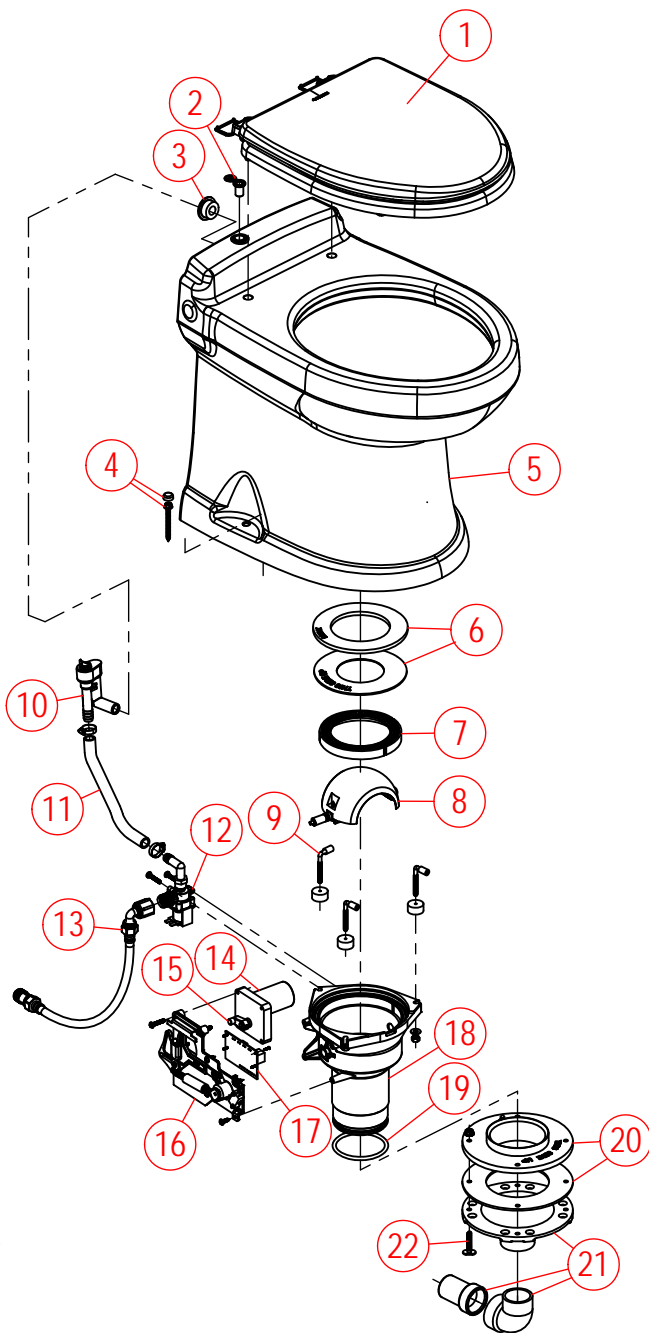

# PARTS LIST: 4709 VACUFLUSH TOILET

ITEM	PART NO	LEGACY NO & DESCRIPTION
1	4471011614 4471011615	385312204 - SLOW-CLOSE SEAT/CVR - WHT 385312205 - SLOW-CLOSE SEAT/CVR - BONE Includes Mounting Hardware
2	385311750 385311751	385311750 - SERVICE SWITCH HOUSING - WHITE 385311751 - SERVICE SWITCH HOUSING - BONE
3	385311164	385311164 - 1/2" SEALING GROMMET
4	385311022	385311022 - BOWL MOUNTING HARDWARE
5	385311730 385311731	385311730 - CONCERTO BOWL KIT - WHITE 385311731 - CONCERTO BOWL KIT - BONE
6	385311009	385311009 - FLUSH BALL SEAL REP'L KIT Includes Base Mtg Hardware
7	385311292	385311292 - BASE FLUSH BALL RING KIT
8	385310969	385310969 - FLUSH BALL/SHAFT REP'L KIT
9	385311011	385311011 - BASE TO BOWL MTG HARDWARE
10	385316906	385316906 - VACUUM BREAKER KIT Includes Sealing Grommet
11	385311869	385311869 - BOWL SUPPLY HOSE Includes Hose Clamps
12	385311545 385311546	385311545 - WATER VALVE KIT - 12VDC 385311546 - WATER VALVE KIT - 24VDC
13	4471010089	385312198 - TOILET WTR SUP'Y HOSE
14	385311300 385311390	385311300 - MOTOR REP'L KIT - 12VDC 385311390 - MOTOR REP'L KIT - 24VDC Includes Flush Cam
15	385311299	385311299 - MOTOR DRIVE ARM REP'L KIT
16	385311394	385311394 - VF FLUSH LINKAGE KIT-COMPL
17	385311690	385311690 - 12VDC & 24VDC CONTROL MODULE
18	385311748 385311749	385311748 - 4709 PLUG-IN BASE KIT w/VAC BKR-12V 385311749 - 4709 PLUG-IN BASE KIT w/VAC BKR-24V Excludes Seat, Ceramic Bowl & Funnel Kit
19	385311294	385311294 - BASE O'RING REP'L KIT
20	385311013	385311013 - FLOOR FLANGE ADAPTER KIT Includes Mtg Hardware & Seal
21	385318864	385318864 - VACUFLUSH FUNNEL KIT Includes Mtg Hardware & Base Seal
22	385310064	385310064 - FLOOR FLANGE MTG HARDWARE