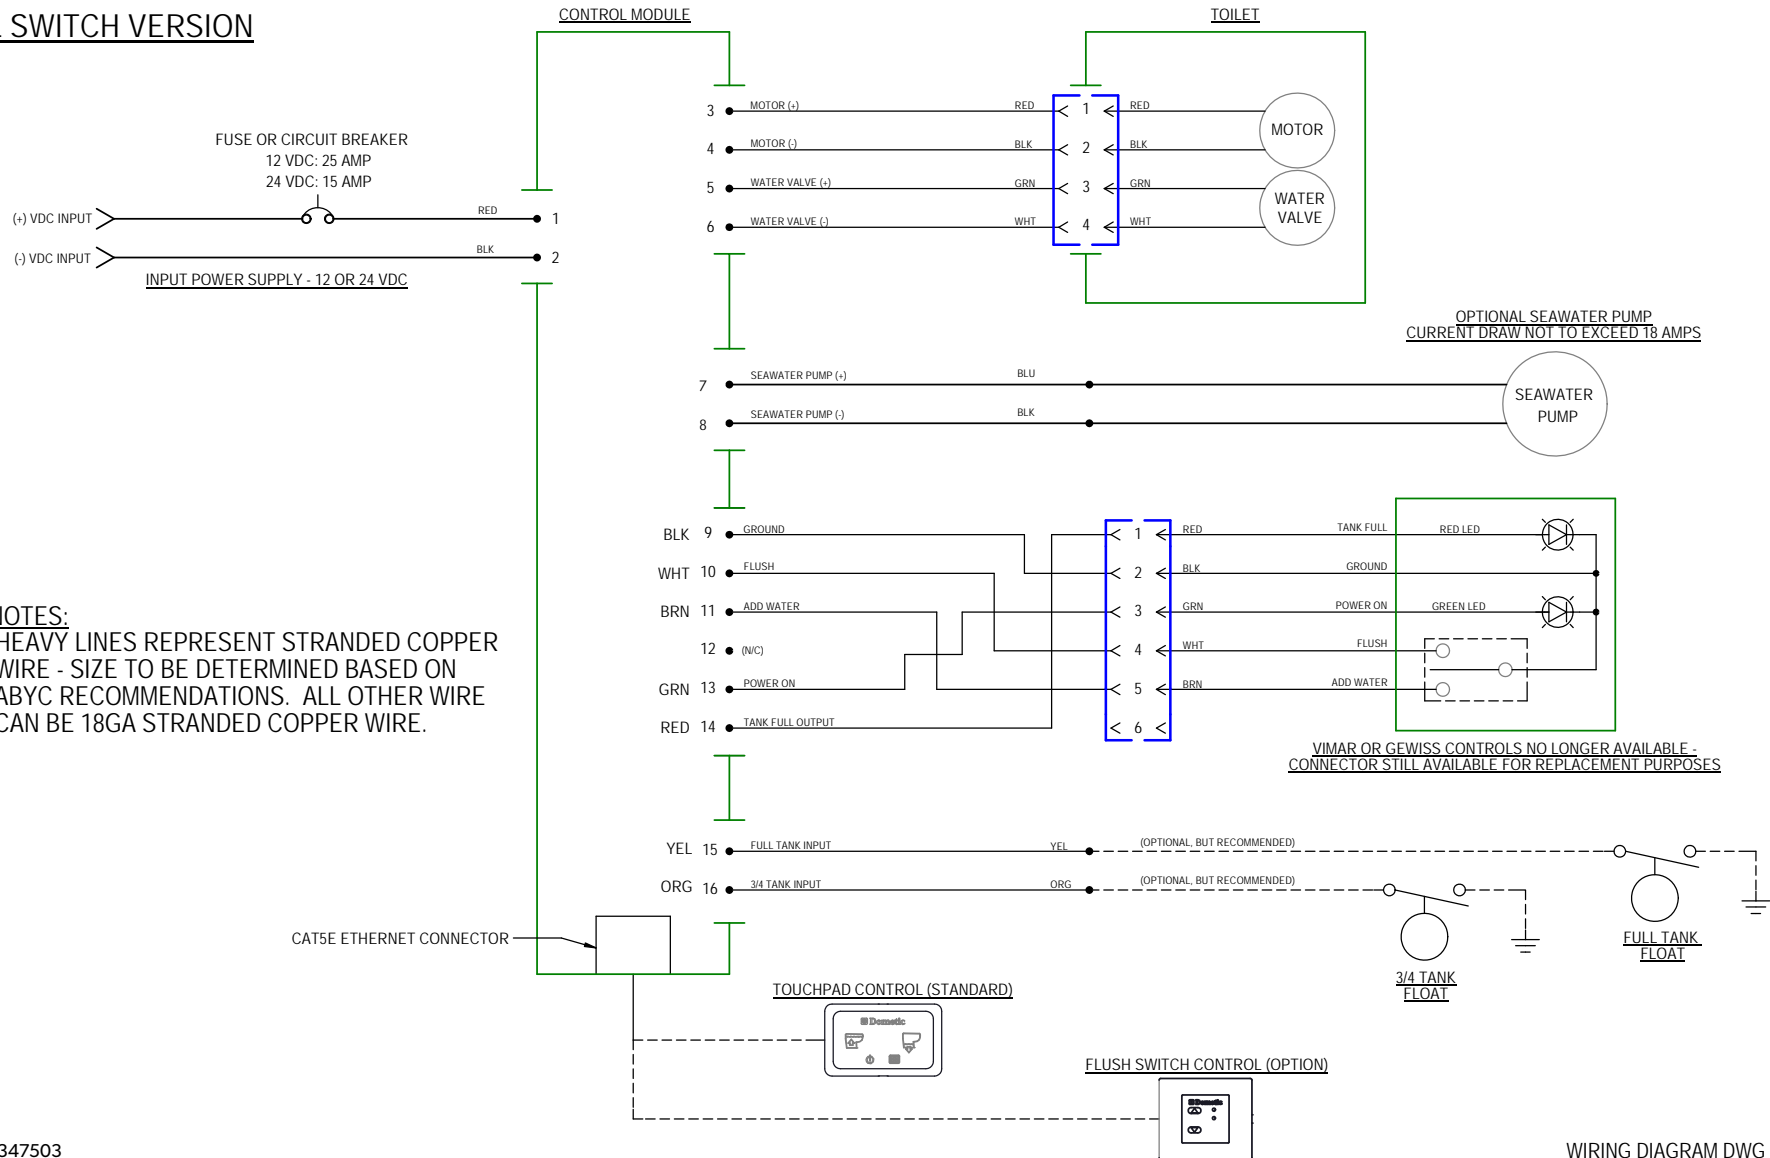

PARTS LIST: 8620 LOW-PROFILE MASTERFLUSH TOILET

WIRING DIAGRAM WALL SWITCH VERSION

P/N: 600347503
REV: 02-03/23