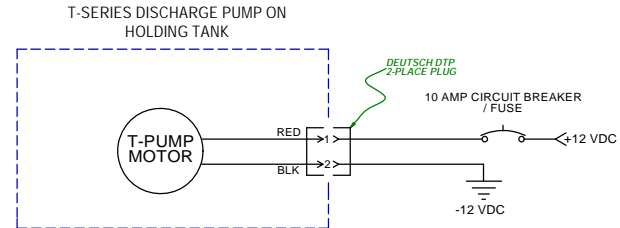

PARTS LIST: 37 GAL HOLDING TANK - 322503706