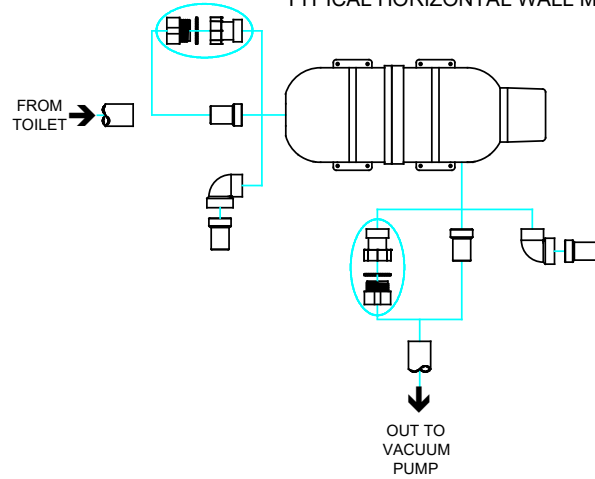

TYPICAL HORIZONTAL WALL MOUNT