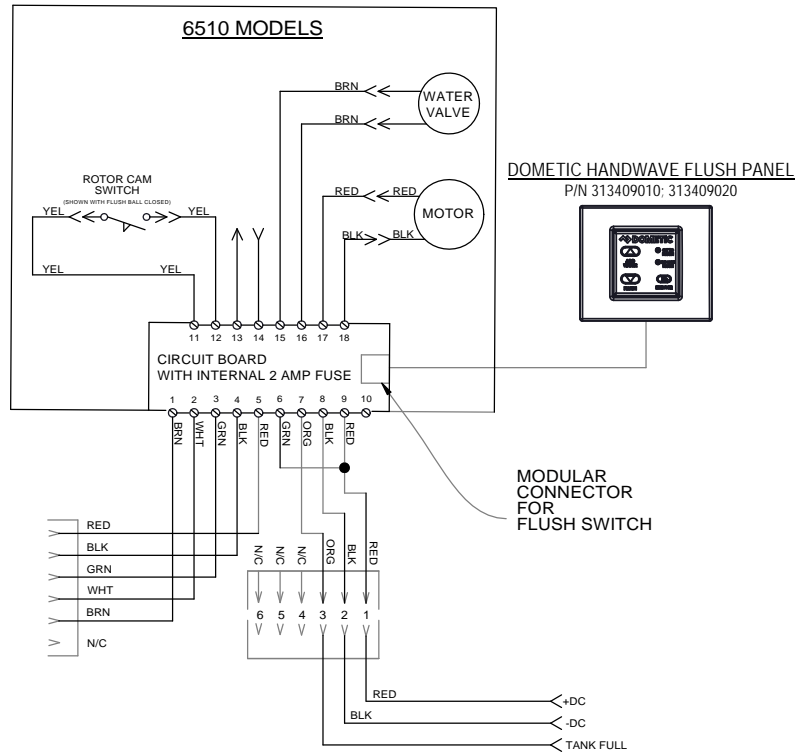

PARTS LIST: 6510 TALL GRAVITY TOILET

NOTE: DEUTSCH/AMP PLUGS AND RECEPTACLES ARE OPTIONAL ELECTRICAL CONNECTORS ON VARIOUS PRODUCT MODELS. YOUR INSTALLED MODEL MAY OR MAY NOT HAVE DEUTSCH/AMP ELECTRICAL CONNECTORS. OEM SUPPLIED WIRING CAN ALSO VARY IN COLOR.

WIRING DIAGRAM DWG REF.:
346612.74

P/N: 600347533
REV: 03-12/23