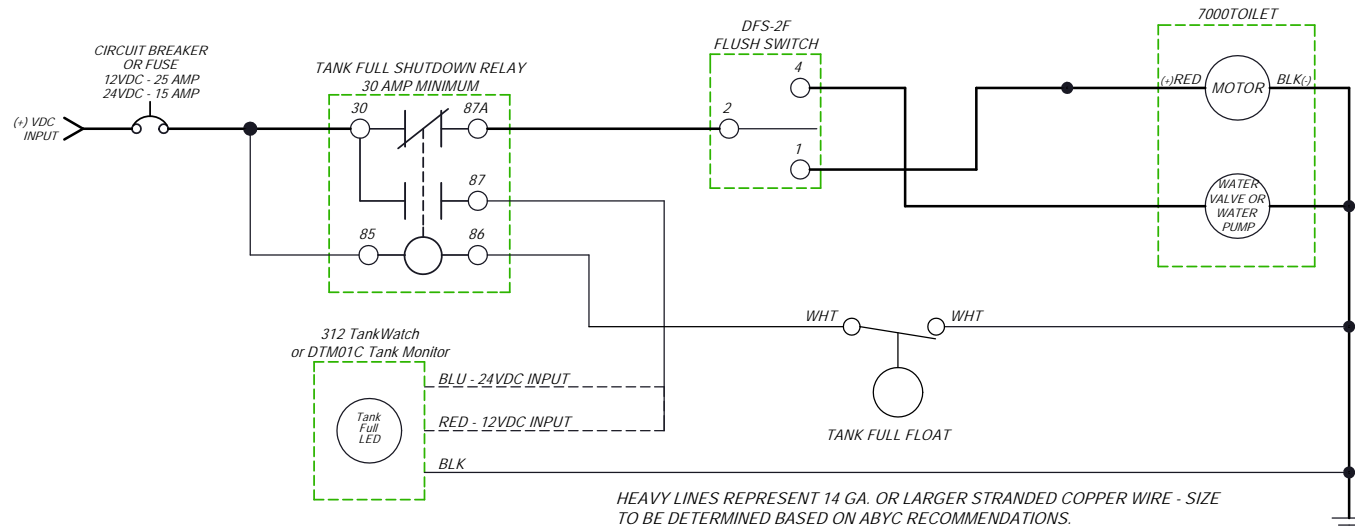

7000 SERIES FRESH WATER WIRING DIAGRAM - WITH TANK FULL RELAY

HEAVY LINES REPRESENT 14 GA. OR LARGER STRANDED COPPER WIRE - SIZE TO BE DETERMINED BASED ON ABYC RECOMMENDATIONS.

ALL OTHER WIRE CAN BE 18 GA. STRANDED COPPER.

NOTE: DEUTSCH/AMP PLUGS AND RECEPTACLES ARE OPTIONAL ELECTRICAL CONNECTORS ON VARIOUS PRODUCT MODELS. YOUR INSTALLED MODEL MAY OR MAY NOT HAVE DEUTSCH/AMP ELECTRICAL CONNECTORS. OEM SUPPLIED WIRING CAN ALSO VARY IN COLOR.