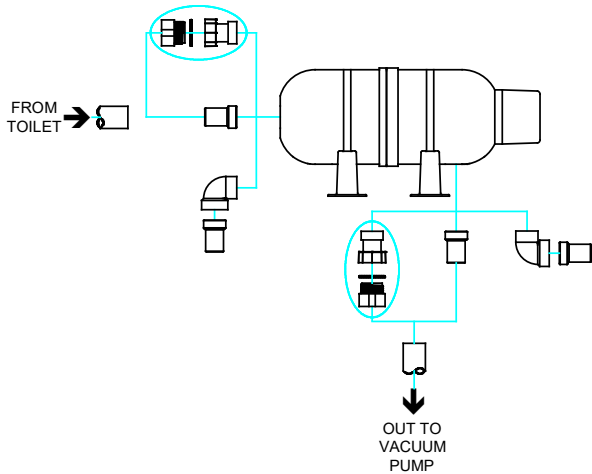

PARTS LIST: MODEL 317729100 & 317729200

IMPORTANT:
THE OUTLET PORT ON THE VACUUM
TANK MUST BE AT THE BOTTOM.
(LOWEST POINT)

TYPICAL FLOOR/DECK MOUNT