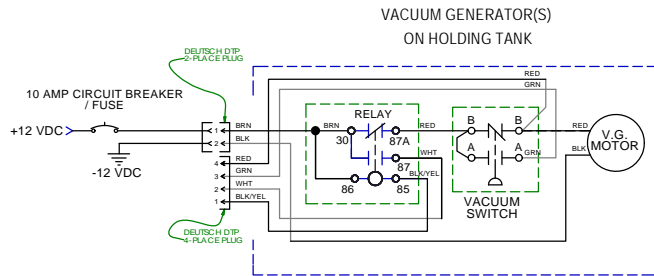

PARTS LIST: 37 GAL HOLDING TANK - 322503707