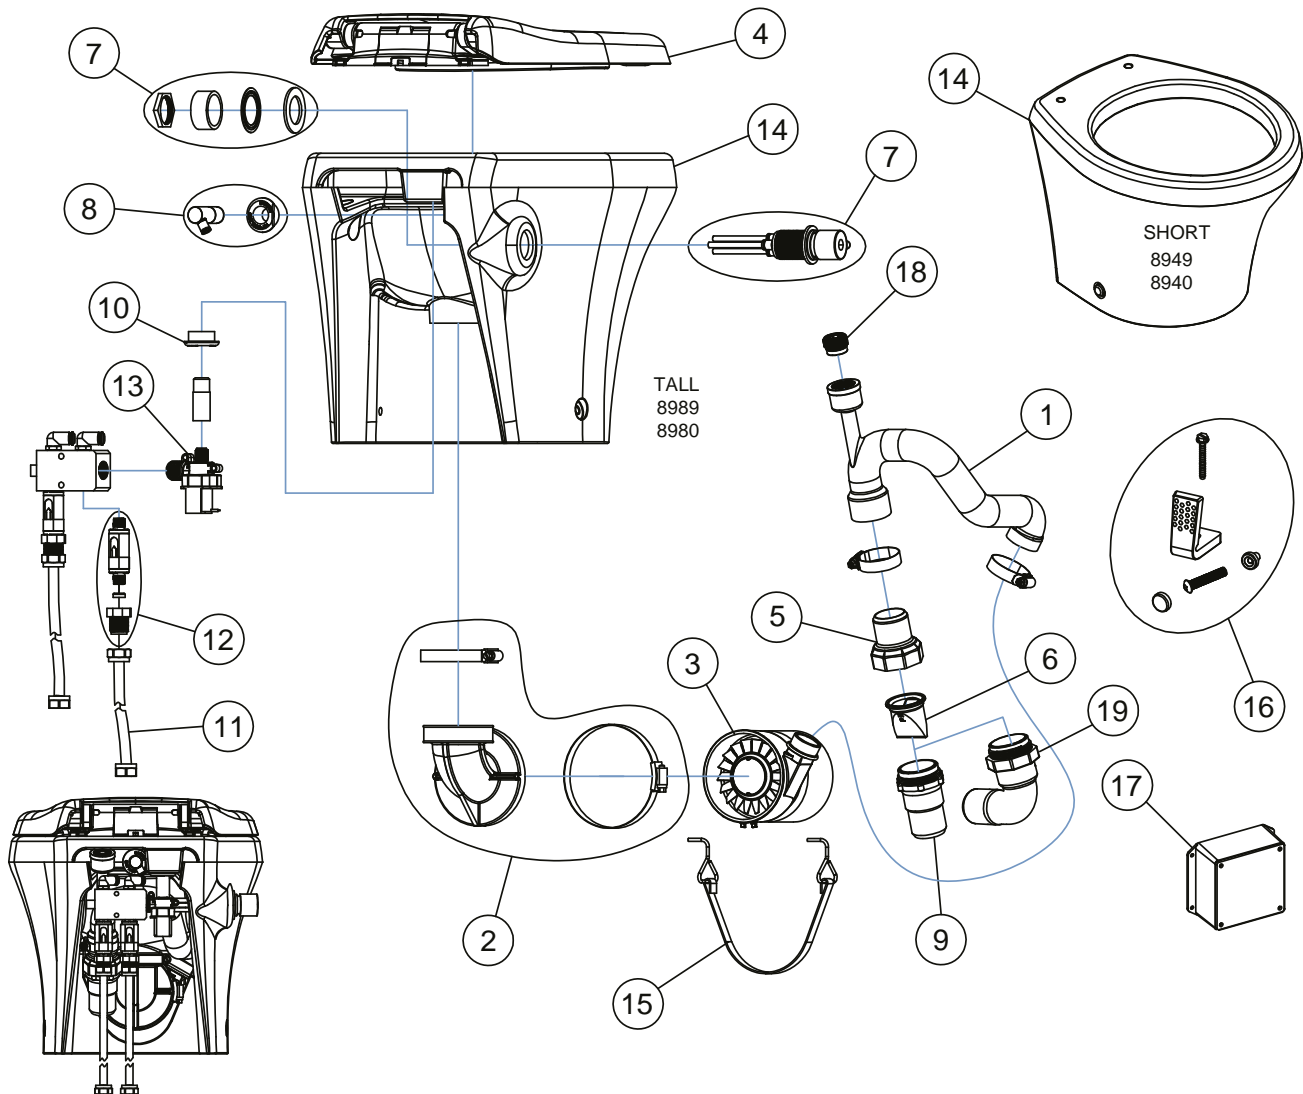

PARTS LIST: 8900 SERIES WITH BIDET

ITEM PART NUMBER & DESCRIPTION

1	385880065 - KIT, TUBE OUTLET SHORT M'FLUSH
2	385880067 - KIT, BOWL OUTLET M'FLUSH
3	385880068 - KIT, MOTOR ASSEMBLY 12VDC M'FLUSH 385880069 - KIT, MOTOR ASSEMBLY 24VDC M'FLUSH
4	385311618 - KIT, SEAT/CVR SLOW-CLOSE/WHT 385311694 - KIT, SEAT-CV'R 4800 WOOD-WHITE
5	385880070 - KIT, ADAPTER M'FLUSH
6	385311620 - KIT, DB VALVE 1 1/2"-BLACK (1)
7	385311721 - KIT, BIDET FLUSH VALVE
8	385311722 - KIT, BIDET NOZEL
9	385311315 - KIT, NIPPLE-RH THREADS
10	385311164 - KIT, SEALING GROMMET 1/2"
11	385311018 - KIT, PLUG-IN SUPPLY HOSE
12	385311727 - KIT, BIDET CHECKVALVE

ITEM PART NUMBER & DESCRIPTION

13	385880074 - KIT, W'VALVE 12VDC M'FLUSH 385880075 - KIT, W'VALVE 24VDC M'FLUSH Includes Items 10 & 12
14	385311723 - KIT, BOWL 8900 SHORT COMBO WHITE 385311724 - KIT, BOWL 8900 SHORT COMBO BONE 385311725 - KIT, BOWL 8900 TALL COMBO WHITE 385311726 - KIT, BOWL 8900 TALL COMBO BONE
15	385880083 - KIT, STRAP MOTOR M'FLUSH
16	385311463 - KIT, 4800 CERAMIC MTG
17	385880085 - KIT, CONTROLE MODULE 8900 12/24VDC
18	385880080 - KIT, ANTISIPHON VALVE M'FLUSH
19	385880071 - KIT, 1 1/2" OUTLET EL-M'FLUSH
N/S	385880081 - KIT, HARNESS FLSH SW VIMAR - GEWISS
N/S	385880082 - KIT, CABLE FLSH SW TOUCHPAD

P/N: 600346449
REV: 02/10

**OBSELETE FINISHED GOOD;
PARTS MAY STILL BE AVAILABLE**