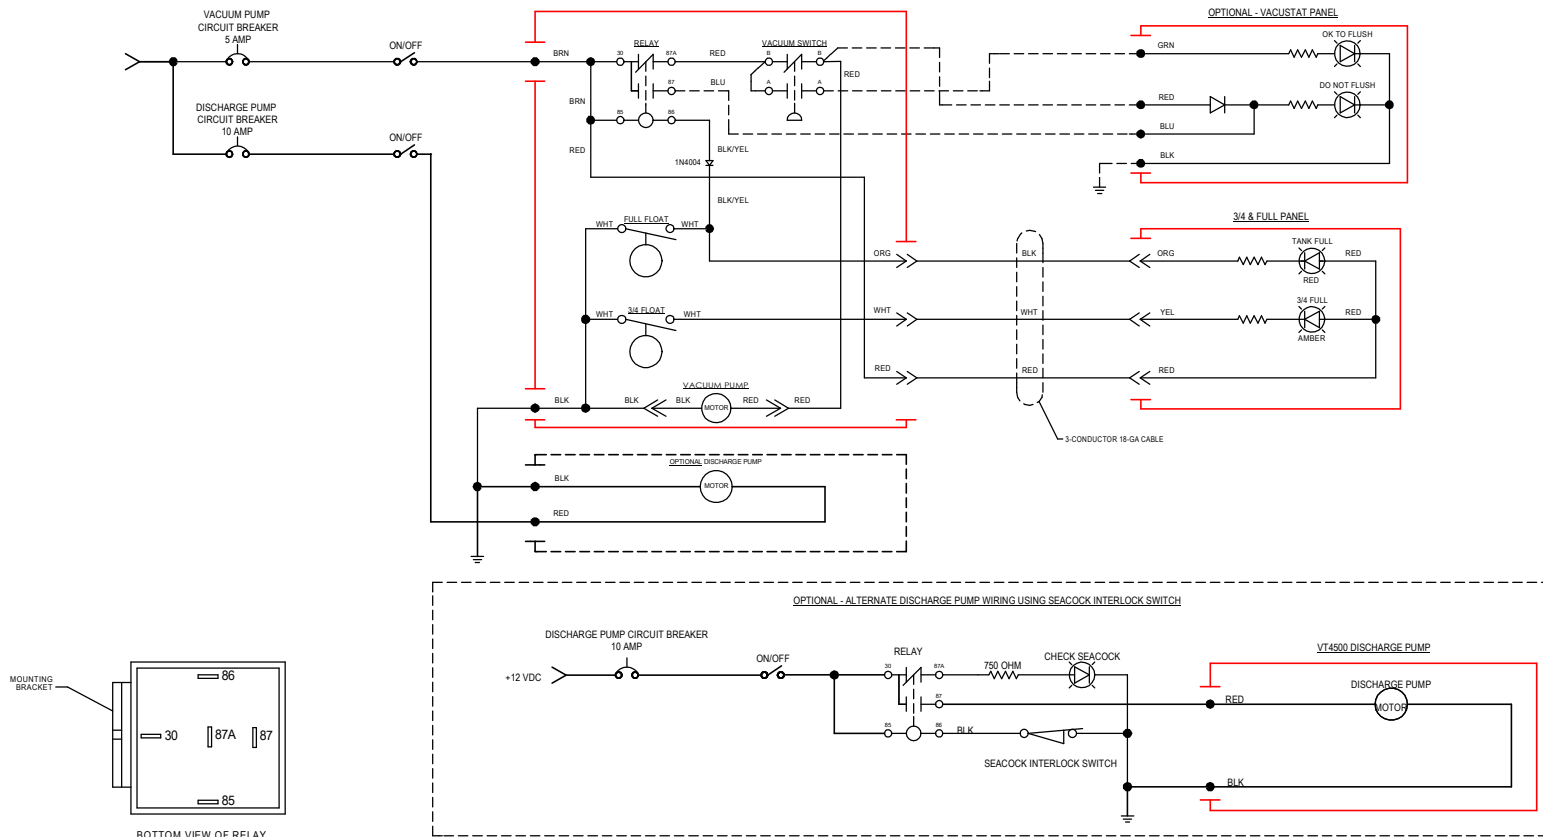

PARTS LIST: VHT4501 - 317704501

VT 4500 SERIES TANK WIRING SCHEMATIC

P/N: 600346277
REV: 02-05/15

WIRING DIAGRAM DWG REF.:
346279

PARTS LIST: VHT4502 - 317704502

ITEM	PART NO	LEGACY NO & DESCRIPTION
1	385310842	385310842 - SYSTEM SHUTDOWN ASSY Includes Mounting Screws
2	385311420	385311420 - VACCUM SWITCH COVER (BLACK)
3	385311436	385311436 - VACUUM SWITCH ASSEMBLY Includes 1 1/2" Sealing Grommet
4	385311111	385311111 - 1 1/2" SEALING GROMMET
5	385311164	385311164 - 1/2" SEALING GROMMET
6	385311450	385311450 - AIR PUMP w/MOTOR (COMPLETE)
6A	385311040	385311040 - AIR PUMP VALVE REPLACEMENT
6B	385311442	385311442 - ECCENTRIC KIT
6C	385311440	385311440 - AIR PUMP BODY REPLACEMENT KIT Includes Air Pump Valves & Check Valve
6D	385311438	385311438 - MOTOR MOUNTING ASSEMBLY Includes Eccentric & Motor
6E	4471005079	385311439.RPL - MOTOR REPLACEMENT KIT

ITEM	PART NO	LEGACY NO & DESCRIPTION
7	385312125	385312125 - AIR PUMP CHECK VALVE Includes hose clamps
8	385310635	385310635 - 1 1/2" INLET ELBOW FITTING Includes 1 1/2" Sealing Grommet
9	385311315	385311315 - 1 1/2" OUTLET FITTING
10	385310076	385310076 - 1 1/2" CHECK VALVE KIT, 2pcs per Kit
11	385311316	385311316 - 1 1/2" CHECK VALVE ADAPTER
12	385311435	385311435 - VHT4500 90° DISCHARGE ASSY Includes 2" Sealing Grommet
13	385312061	385312061 - TANK LEVELS - 3-QTR/FULL
14	385311103	385311103 - TANK LEVEL FLOAT & LOCK RING
15	385311437	385311437 - TANK MOUNTING BRACKET 1 per Kit; Includes Mounting Hardware
16	385311443	385311443 - 3-QTR/FULL TANK LEVEL PANEL