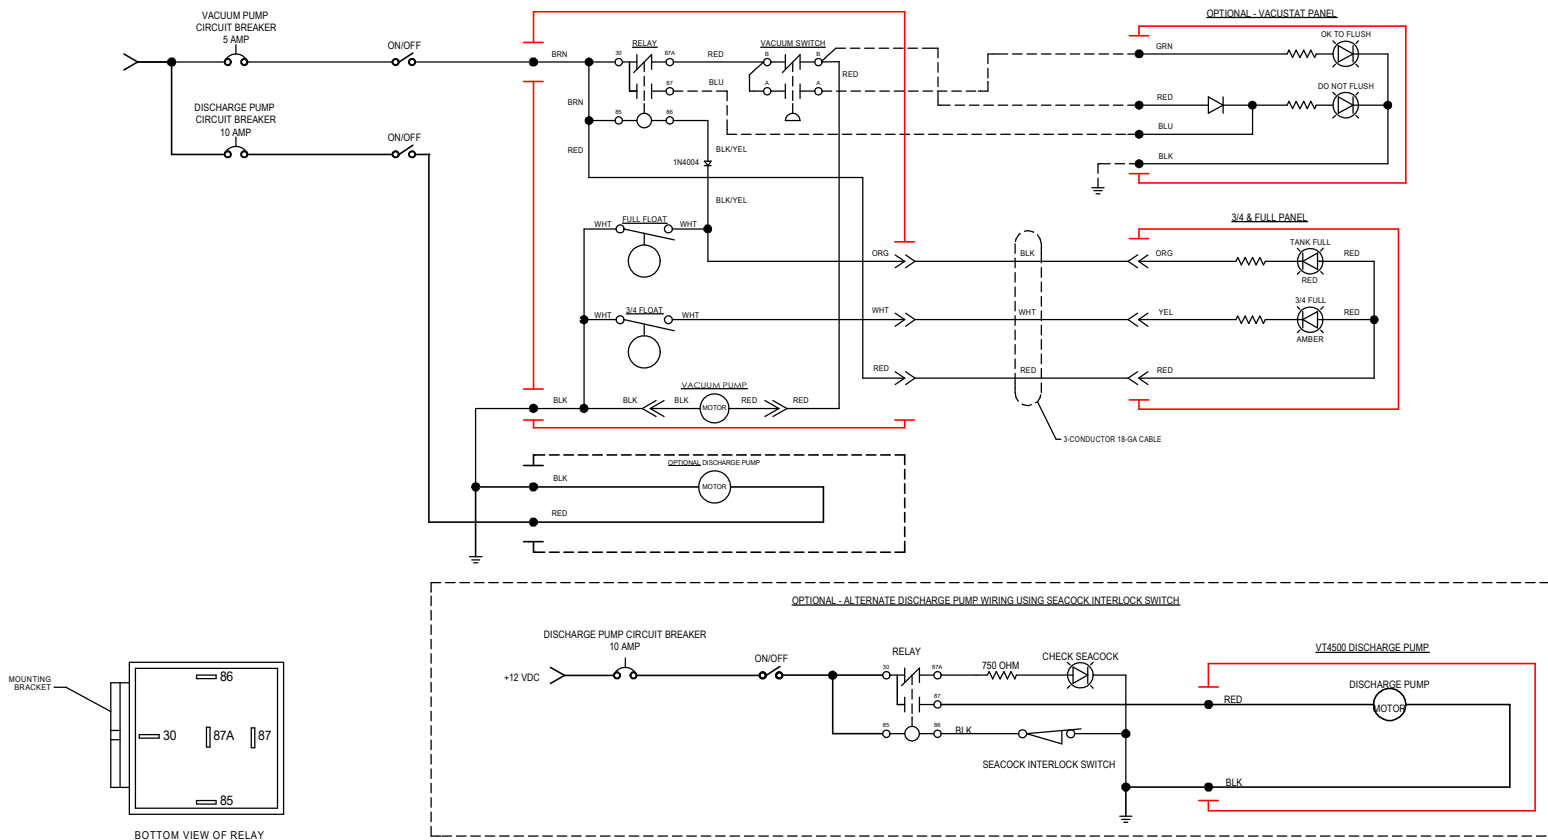

PARTS LIST: VHT4511 - 317704511 & 317734511

VT 4500 SERIES TANK WIRING SCHEMATIC

P/N: 600346278
REV: 04-12/17

WIRING DIAGRAM DWG REF.:
346279

PARTS LIST: VT5200

ITEM	PART NO	LEGACY NO & DESCRIPTION
1	385311420	385311420 - VACUUM SWITCH COVER, BLACK
2	385311436	385311436 - VACUUM SWITCH ASSEMBLY Includes 1 1/2" Sealing Grommet
3	385311111	385311111 - 1 1/2" SEALING GROMMET
4	385312125	385312125 - AIR PUMP CHECK VALVE Includes Hose Clamps
5	385311450	385311450 - AIR PUMP w/MOTOR, COMPLETE
6	4471005079	385311439.RPL - MOTOR REPLACEMENT KIT
7	385311438	385311438 - MOTOR MOUNTING ASSEMBLY Includes Eccentric & Motor Kit
8	385311440	385311440 - AIR PUMP BODY REPL KIT Includes Valve Repl Kit
9	385311040	385311040 - AIR PUMP VALVE REPL KIT
10	385311442	385311442 - ECCENTRIC KIT

ITEM	PART NO	LEGACY NO & DESCRIPTION
11	385311164	385311164 - 1/2" SEALING GROMMET
12	385311110	385311110 - 2" SEALING GROMMET
13	4471005125	385311793.RPL - DISCHARGE FITTING KIT Includes 2" Sealing Grommet
14	4471005130	385311794.RPL - VHT 5200 INLET FITTING Includes 2" Sealing Grommet
15	385311795	385311795 - AIR PUMP MOUNTING HARDWARE
16	385310842	385310842 - SHUTDOWN RELAY; 12VDC Includes Mounting Screws
17	4471005231	385311832.RPL - TANK LEVELS VHT5200 Includes Sealing Grommets
18	385311103	385311103 - TANK LEVEL FLOAT/LOCK RING
19	385311833	385311833 - KIT, 3/4 FULL PANEL