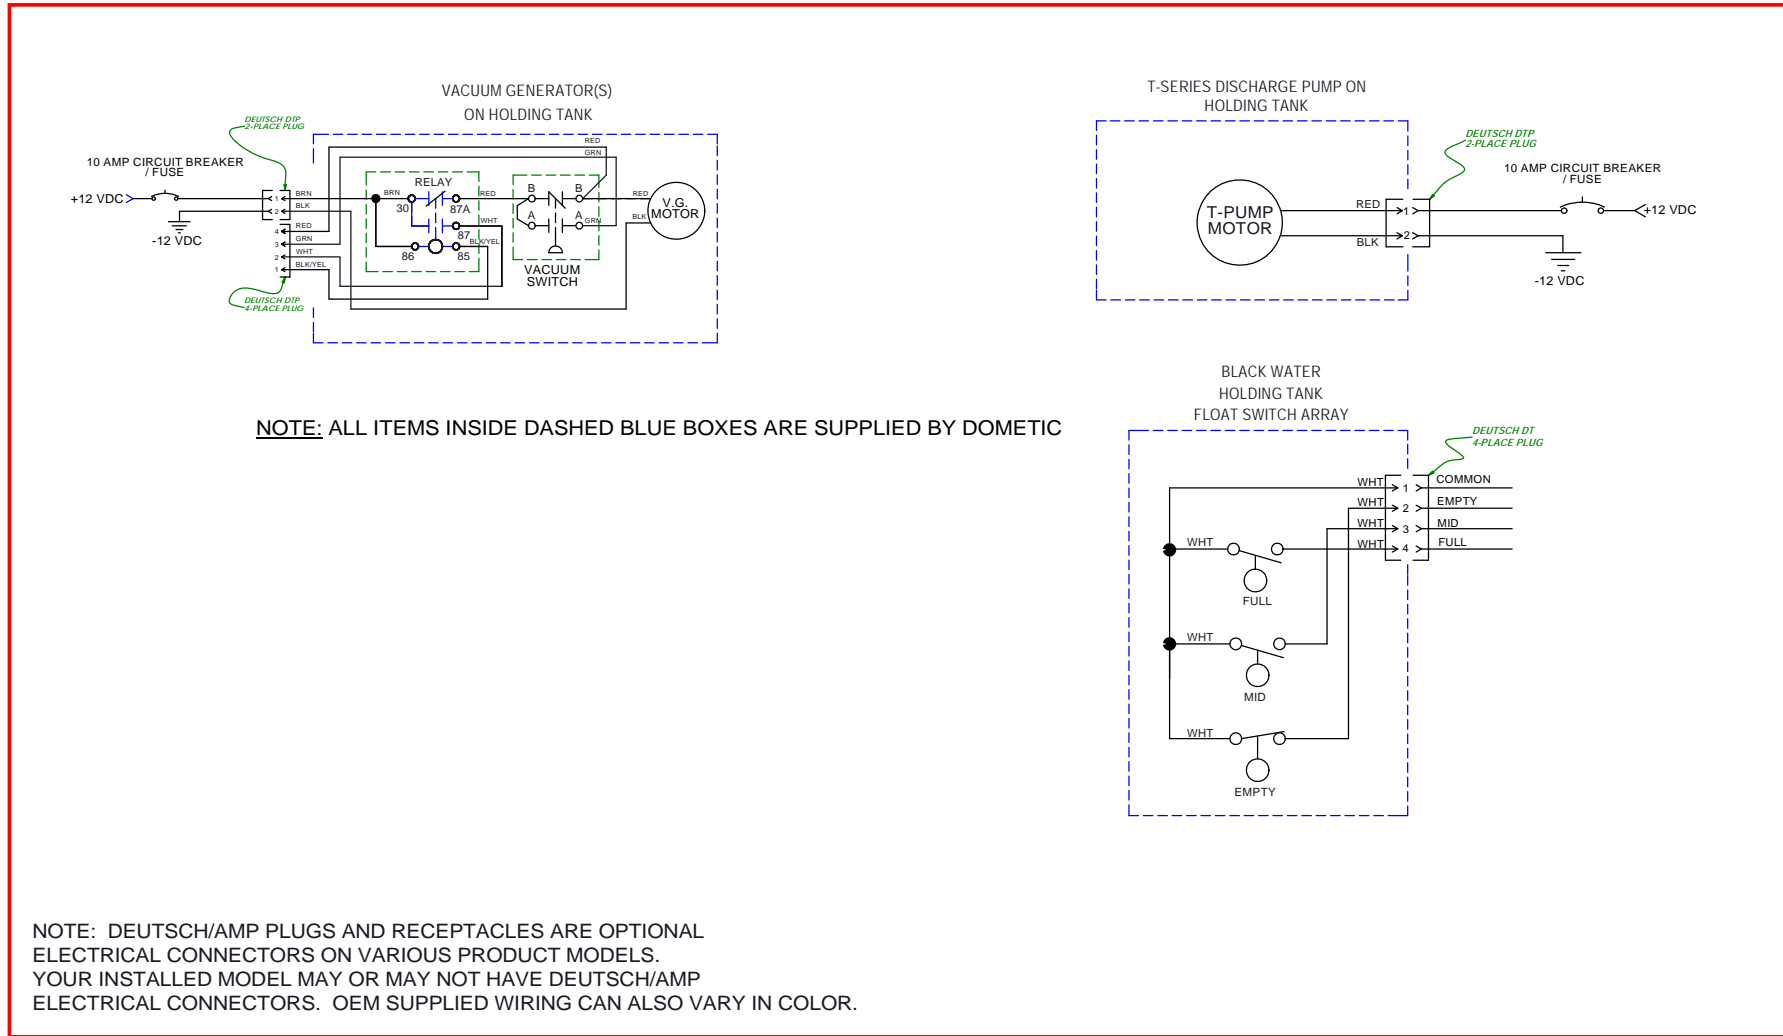

PARTS LIST: 53 GAL HOLDING TANK - 322805302

P/N: 600347592
REV: 01-08/20

WIRING DIAGRAM DWG REF.:
346612; SHEET 52

PARTS LIST: 4055 HOLDING TANK - 322715512 & 322715524

ITEM	PART NUMBER & DESCRIPTION
1	385311110 - KIT, SEALING GROMMET 2"
2	313255247 - TANK SAVER 1 1/2" Includes Item 1
3	See VGLP Exploded Parts List
4	385311162 - KIT, MTG HARDWARE VG TO HTS
5	385311163 - KIT, MTG HARDWARE PUMP TO TANK
6	388640366 - NIPPLE, CLOSE 1 1/2"
7	385311233 - SLIP JOINT SEAL 1 1/2"
8	385311092 - SWIVEL ELBOW Includes Item 7 & 13
9	385311073 - VENT ELBOW Includes Item 10
10	385311112 - GROMMET, SEALING 3/4"

ITEM	PART NUMBER & DESCRIPTION
11	385311251 - FITTING 90° X 1 1/2"
12	385310660 - DIPTUBE KIT 24" Includes Item 1
13	385311111 - 1 1/2" SEALING GROMMET
14	N/A- CLAMP 2"
15	385311089 - 1 1/2" HOSE REPLACEMENT 24"
16	317301200 - T-PUMP 12VDC 317301400 - T-PUMP 24VDC
17	360600212 - TW4 PANEL w/RELAY - 12VDC 360600224 - TW4 PANEL w/RELAY - 24VDC
18	313000355 - TW4 CAP w/o VENT
19	385311103 - KIT, SWITCH FLOAT AND LOCK RING
20	385311250 - KIT, TW CAP O'RING REP'L