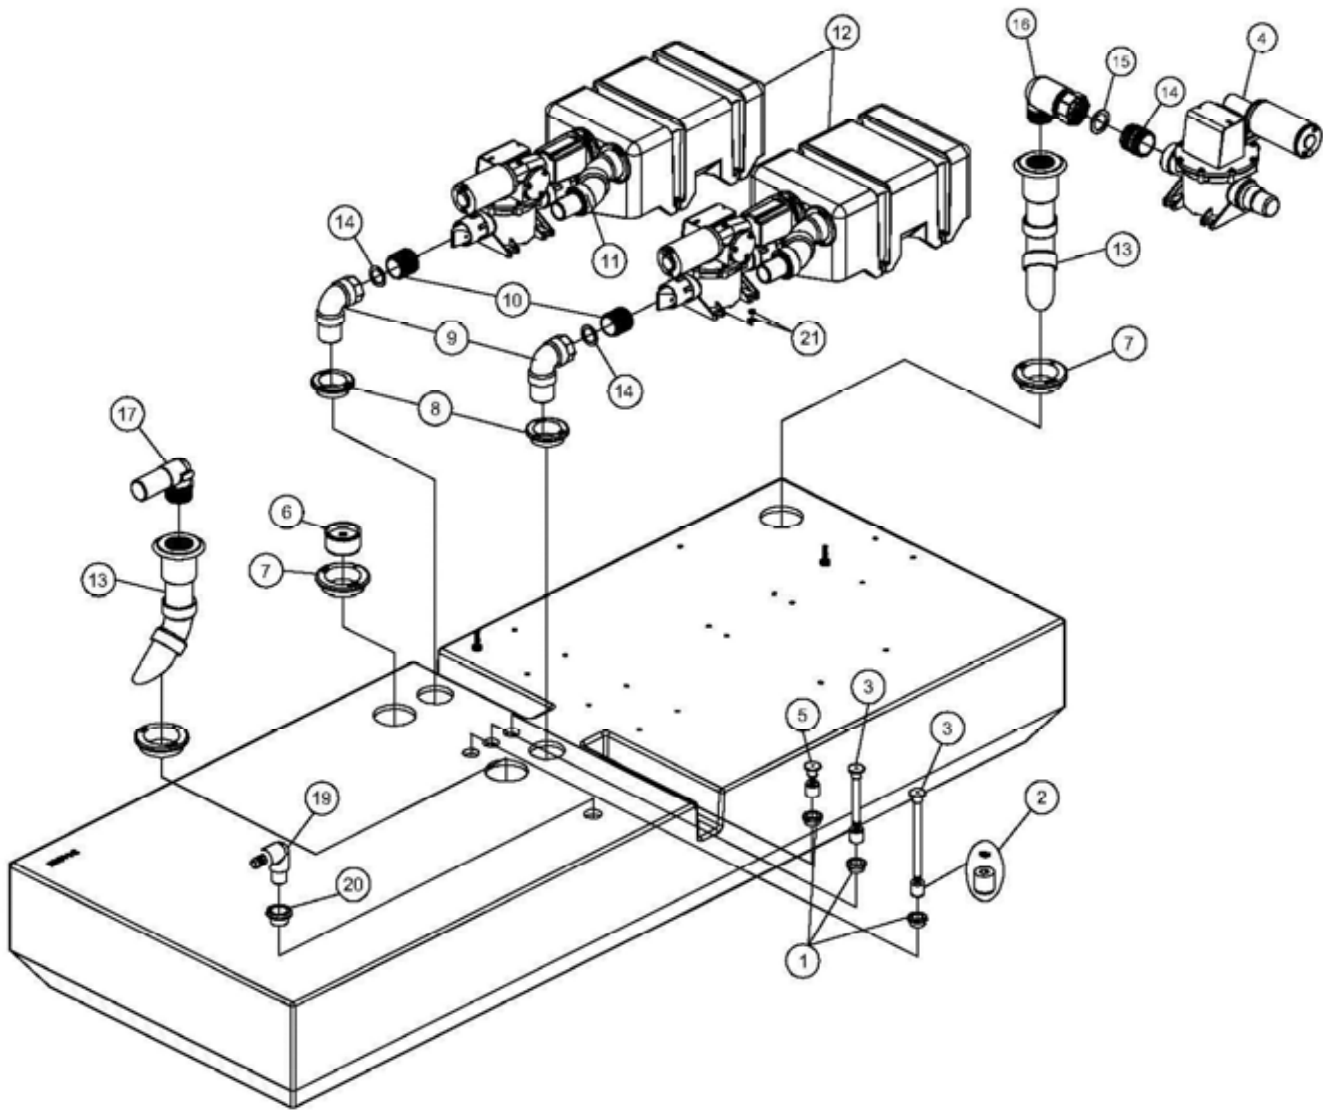

PARTS LIST: HTS 80 LPVG12/T12 OR 24/TW4

ITEM	PART NUMBER & DESCRIPTION
1	385311164 - 1/2" SEALING GROMMET
2	385311103 - REED SWITCH FLOAT & LOCK RING KIT
3	385311104 - LEVEL INDICATOR 5 1/2" Includes Item 1
4	N/A - See Pumps Parts List
5	313900101 - TANK FULL FLOAT Includes Item 3
6	313255247 - 1 1/2" TANKSAVER Includes Item 7
7	385311110 - 2" SEALING GROMMET
8	385311111 - 1 1/2" SEALING GROMMET
9	3853110926 - WIVEL ELBOW KIT Includes Item 8 & 14
10	385311272 - KIT, 1 1/2" CLOSED NIP (MACH'N)

ITEM	PART NUMBER & DESCRIPTION
11	385310087 - KIT, INLET ELBOW/UNISEALS Includes Item 8
12	N/A - See Vacuum Generator Parts List
13	385311660 - DIPTUBE KIT 24"
14	385311233 - KIT, SLIP SEAL 1/2" REP'L
15	385640370 - KIT, LH/RH THREAD ADAPTER
16	385310931 - KIT, QUICK CONNECT ELBOW Includes Item 14
17	385311251 - KIT, 90° ELBOW FITTING
18	385310939 - KIT, COM'P MTG INSERT HD TANK
19	385311073 - VENT ELBOW-BARBED
20	385311112 - 3/4" SEALING GROMMET

P/N: 600345633
REV: 03/07