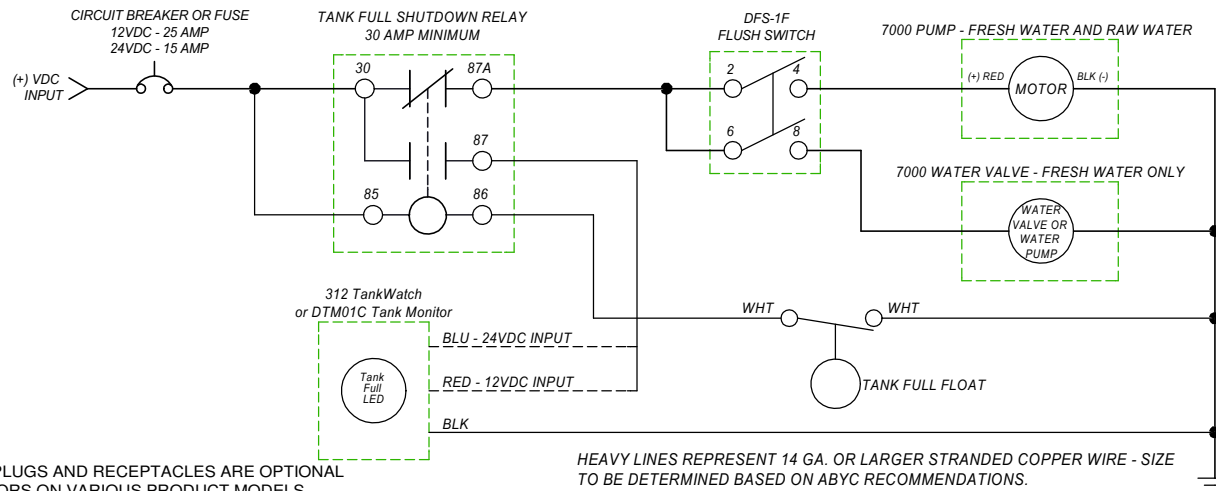

7000 SERIES FRESH/RAW WATER WIRING DIAGRAM - WITH TANK FULL RELAY

NOTE: DEUTSCH/AMP PLUGS AND RECEPTACLES ARE OPTIONAL ELECTRICAL CONNECTORS ON VARIOUS PRODUCT MODELS. YOUR INSTALLED MODEL MAY OR MAY NOT HAVE DEUTSCH/AMP ELECTRICAL CONNECTORS. OEM SUPPLIED WIRING CAN ALSO VARY IN COLOR.

HEAVY LINES REPRESENT 14 GA. OR LARGER STRANDED COPPER WIRE - SIZE TO BE DETERMINED BASED ON ABYC RECOMMENDATIONS.

ALL OTHER WIRE CAN BE 18 GA. STRANDED COPPER.