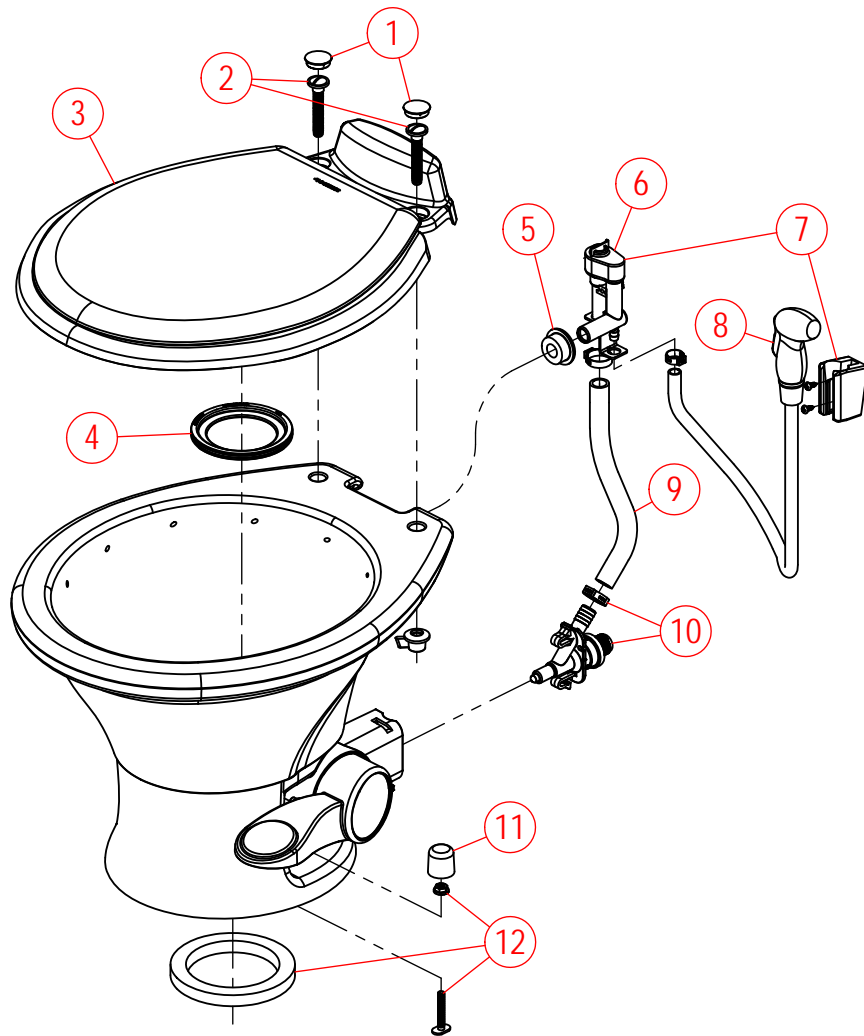

PARTS LIST: 311S MODEL

ITEM PART NUMBER & DESCRIPTION

1	385311648 - SEAT MOUNTING COVER - WHITE 385311649 - SEAT MOUNTING COVER - BONE
2	385311650 - SEAT MTG HARDWARE-WHITE 385311651 - SEAT MTG HARDWARE-BONE Includes Item Bolt Caps
3	385311646 - SEAT/CVR REP'L - WHITE 385311647 - SEAT/CVR REP'L - BONE Includes Items Mtg Bolts & Caps
4	385311658 - FLUSH BALL SEAL
5	385311164 - 1/2" SEALING GROMMET
6	385230335 - VACUUM BREAKER KIT (For Sprayer Option) Includes Sealing Grommet

ITEM PART NUMBER & DESCRIPTION

7*	385319054 - HAND SPRAY KIT w/VAC BREAKER - WHITE Includes Items Grommet, Vac Breaker & Sprayer Brkt
8*	385311124 - HAND SPRAYER - WHITE Includes Mounting Bracket
9	385311869 - BOWL SUPPLY HOSE Includes Hose Clamps
10	385311641 - WATER VALVE KIT
11	385311654 - FLOOR BOLT CAP - WHITE 385311655 - FLOOR BOLT CAP - BONE
12	385311652 - MTG HARDWARE & FLOOR SEAL - WHITE 385311653 - MTG HARDWARE & FLOOR SEAL - BONE Includes Floor Bolt Covers

* Optional Accessories; Not Provided With Every Model

P/N: 600347271
REV: 03-10/23