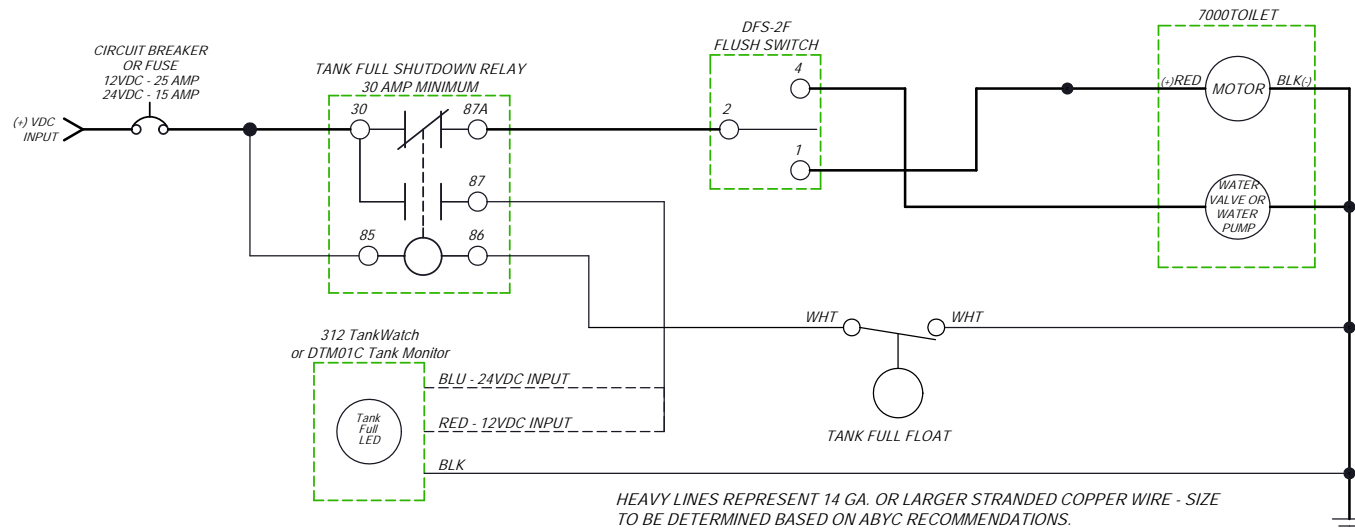

7000 INT'L SERIES FRESH WATER WIRING DIAGRAM - WITH TANK FULL RELAY

HEAVY LINES REPRESENT 14 GA. OR LARGER STRANDED COPPER WIRE - SIZE TO BE DETERMINED BASED ON ABYC RECOMMENDATIONS.

ALL OTHER WIRE CAN BE 18 GA. STRANDED COPPER.

NOTE: DEUTSCH/AMP PLUGS AND RECEPTACLES ARE OPTIONAL ELECTRICAL CONNECTORS ON VARIOUS PRODUCT MODELS. YOUR INSTALLED MODEL MAY OR MAY NOT HAVE DEUTSCH/AMP ELECTRICAL CONNECTORS. OEM SUPPLIED WIRING CAN ALSO VARY IN COLOR.