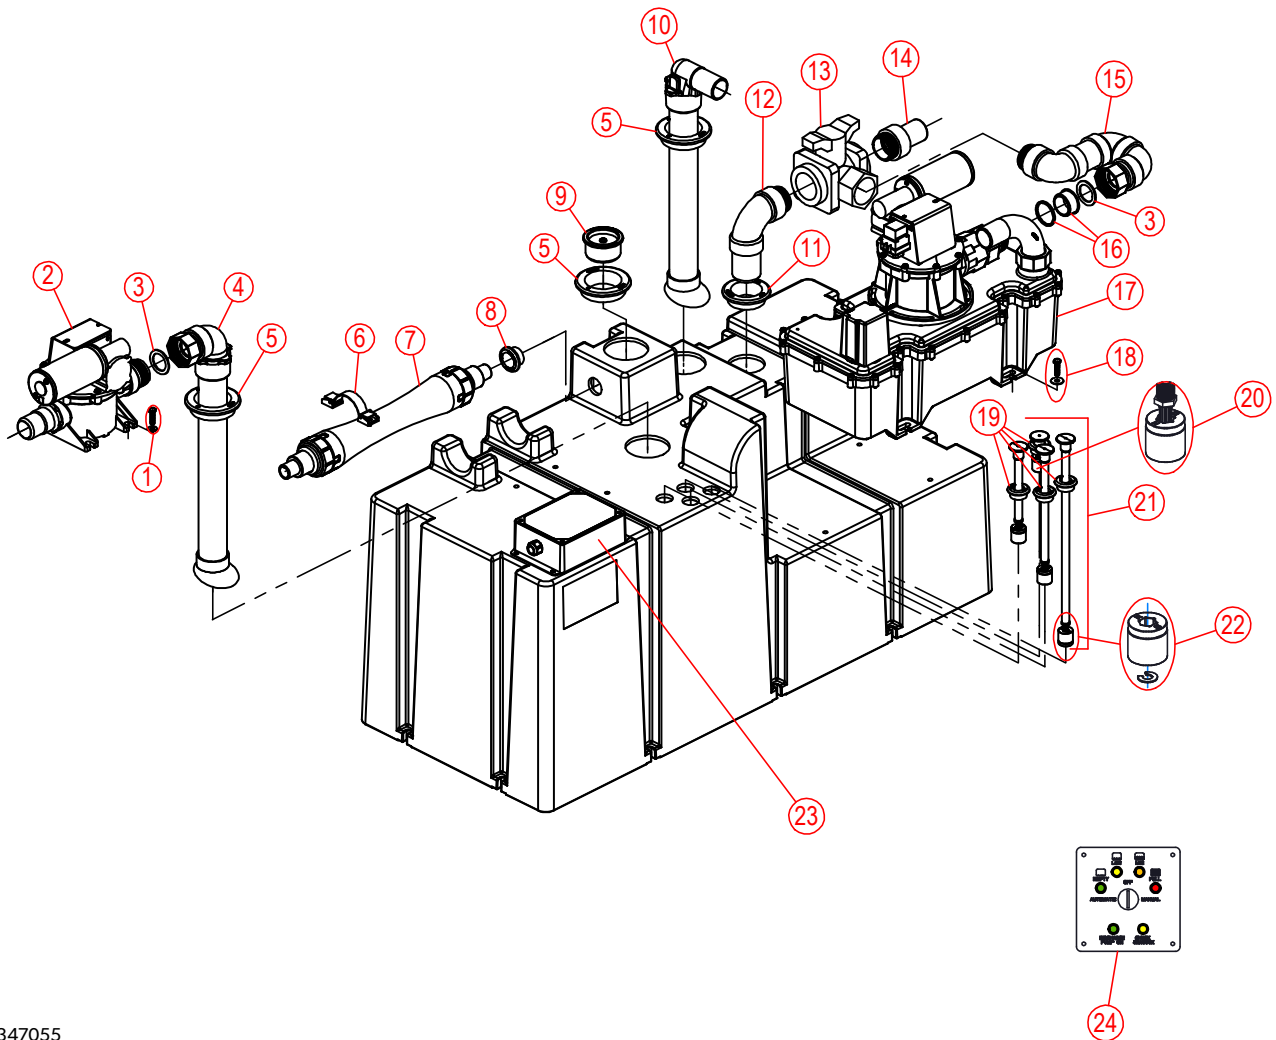

PARTS LIST: 42 GAL HTS - 322004202

ITEM	PART NUMBER & DESCRIPTION
1	385311163 - PUMP MOUNTING HARDWARE
2	N/A - DISCHARGE PUMP See Discharge Pump Parts List
3	385311233 - 1 1/2" SLIP SEAL REPLACEMENT
4	385311575 - DIPTUBE W/90° ELBOW & SLIP NUT Includes Item 3 & 5
5	385311110 - 2" SEALING GROMMET
6	385310673 - VENT FILTER MOUNTING KIT
7	309311002 - VENT FILTER REPLACEMENT CARTRIDGE Order Kit 385312060 for Replacement Fittings
8	385311112 - 3/4" SEALING GROMMET
9	313255247 - TANKSAVER Includes Item 5
10	385311573 - DIPTUBE ASSY w/90° ELBOW Includes Item 5
11	385311111 - 1 1/2" SEALING GROMMET
12	385312016 - THREADED TANK INLET FITTING Includes Item 12

ITEM	PART NUMBER & DESCRIPTION
13	385311475 - 1 1/2" THREE-WAY BALL VALVE
14	385319059 - THREADED STRAIGHT OUTLET FITTING
15	385312017 - 1 1/2" INLET ASSY Includes Item 3
16	385311237 - SLIP SEAL ADAPTER FITTING
17	N/A - VACUUM GENERATOR 4 See VG4 Parts List
18	385311162 - VG MOUNTING HARDWARE
19	385311164 - 1/2" SEALING GROMMET
20	385230268 - THREADED STEM/FLOAT REPLACEMENT
21	385312018 - TANK LEVELS w/DT CONNECTOR (DTMG) Includes Item 20
22	385311103 - TANK LEVEL FLOAT & LOCK RING
23	385311589 - DTMG CONTROL MODULE REPLACEMENT
24	385310927 - DTMG CONTROL PANEL REPLACEMENT

P/N: 600347055
REV: 03-11/15