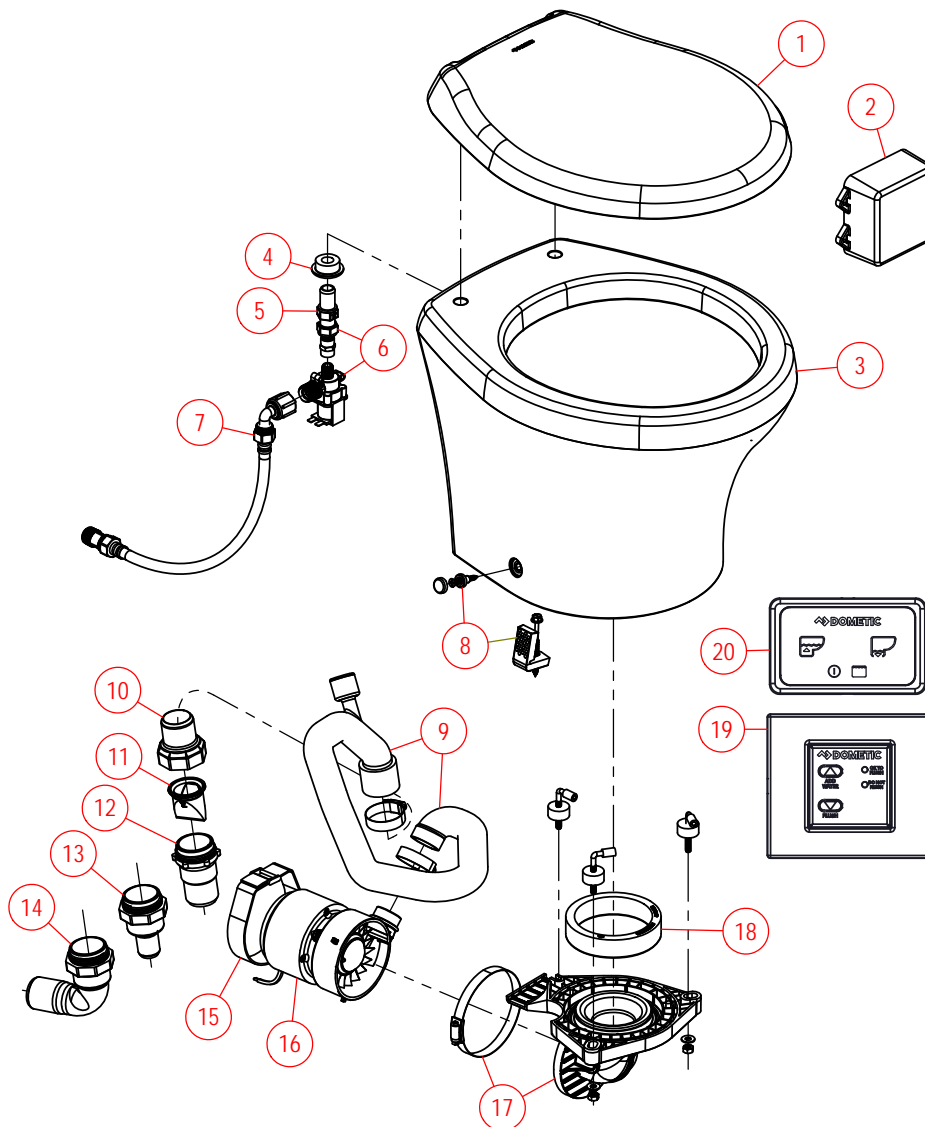

ITEM	PART NO	LEGACY NO & DESCRIPTION
12	385311315	385311315 - 1 1/2" OUTLET FITTING
13	385880072	385880072 - 1" DISCHARGE FITTING
14	385880071	385880071 - 1 1/2" ELBOW DISCHARGE FITTING
15	385880083	385880083 - MOTOR/PUMP MOUNTING STRAP
16	385880068 385880069	385880068 - MOTOR/MACERATOR ASSY - 12VDC 385880069 - MOTOR/MACERATOR ASSY - 24VDC
17	385880069	385312138 - BOWL TRANSITION ADAPTER KIT Includes Bowl Seal & Mounting Hardware
18	385312138	385312137 - BOWL ADAPTER SEAL REPLACEMENT Includes Mounting Hardware
19*	9108782202	313409010 - DOMETIC FLUSH CONTROL - GRAY Includes Connector Cable Kit 385880082
20*	9108554488 9108554489	313600021 - DOMETIC TOUCHPAD FLUSH SWITCH - WHT 313600022 - DOMETIC TOUCHPAD FLUSH SWITCH - BLK Includes Connector Cable Kit 385880082

*Optional Accessories; Not Included With Every Model

P/N: 600347493
REV: 04-04/24