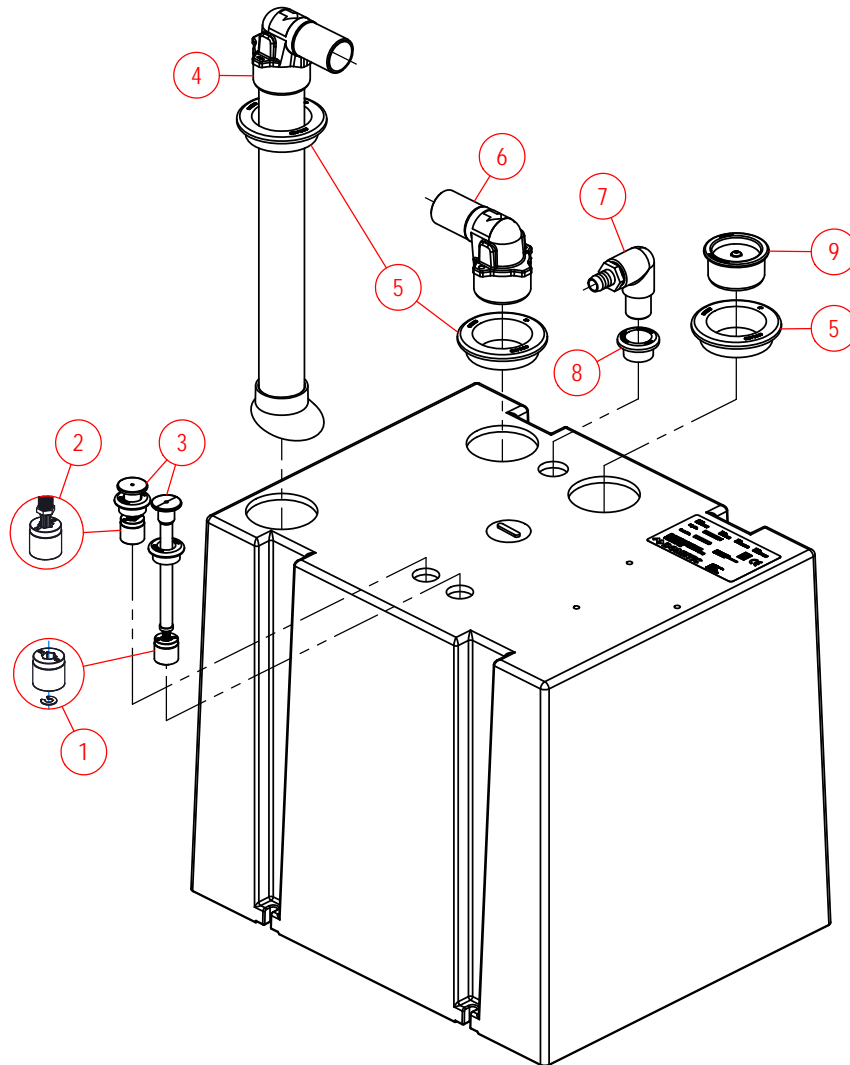

PARTS LIST: 25 GAL HOLDING TANK - 322002501

ITEM	PART NO	LEGACY NO & DESCRIPTION
1	385311103	385311103 - TANK LEVEL FLOAT & LOCK RING
2	385230268	385230268 - THREADED STEM/FLOAT REPLACEMENT
3	385312015	385312015 - TANK LEVEL w/MAT-N-LOK CONNECTOR Includes Item 4
4	385311573	385311573 - DISCHARGE FITTING w/90° ELBOW Includes Item 5
5	385311110	385311110 - 2" SEALING GROMMET
6	385311608	385311608 - 1 1/2" INLET ELBOW FITTING Includes Item 5
7	385311073	385311073 - 5/8" VENT ELBOW FITTING Includes Item 8
8	385311112	385311112 - 3/4" SEALING GROMMET
9	9108554455	313255247 - TANKSAVER Includes Item 5

P/N: 600344853
REV: 03-03/21