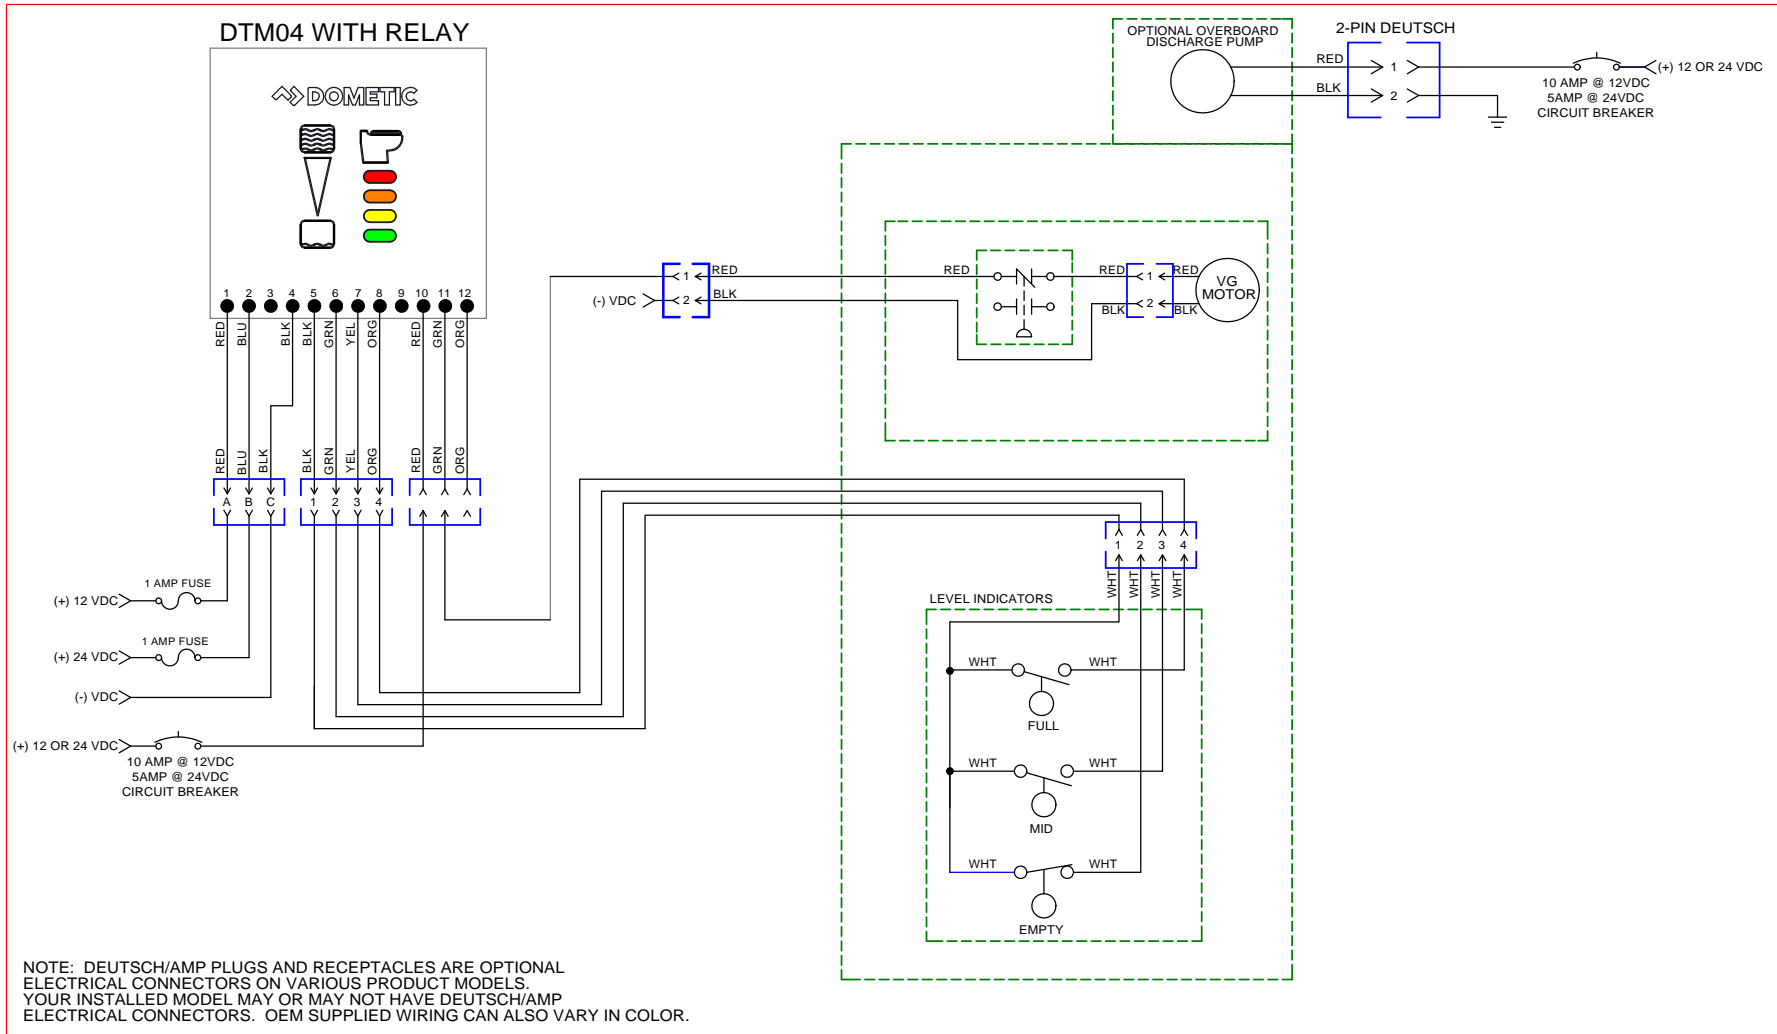

PARTS LIST: 28+ GAL HOLDING TANK SYSTEM - 322712812 & 322712824

P/N: 600345032
REV: 05-06/22

WIRING DIAGRAM DWG REF.:
346612.02

PARTS LIST: 28 GAL HULL HOLDING TANK SYSTEM - 322722812 & 322722824

ITEM PART NUMBER & DESCRIPTION

1	N/A - LOW-PROFILE VACUUM GENERATOR See LPVG Parts List
2	385310939 - PUMP/VG MOUNTING HARDWARE
3	385311272 - 1 1/2" CLOSE NIPPLE FITTING
4	385311233 - 1 1/2" SLIP SEAL REPLACEMENT
5	385311092 - 90° INLET ELBOW w/SLIP NUT Includes Item 4 & 6
6	385311111 - 1 1/2" SEALING GROMMET
7	385311110 - 2" SEALING GROMMET
8	313255247 - TANKSAVER Includes Item 7
9	385311103 - TANK LEVEL FLOAT & LOCK RING
10	385230268 - THREADED STEM/FLOAT REPLACEMENT
11	313000355 - TANKWATCH CAP without VENT Includes Item 12
12	385311250 - TANKWATCH CAP O'RING REP'L

ITEM PART NUMBER & DESCRIPTION

13	385311573 - DIPTUBE ASSY w/90° ELBOW Includes Item 7
14	385311596 - DIPTUBE ASSY w/90° ELBOW & SLIP NUT Includes Items 4 & 7
15	N/A - DISCHARGE PUMP See Discharge Pump Parts List
16	309311002 - VENT FILTER REPLACEMENT CARTRIDGE Order Kit 385312060 for Replacement Fittings
17	385311091 - 3/4" VENT FILTER ELBOW FITTING Includes Item 18
18	385311112 - 3/4" SEALING GROMMET
19	385311106 - VENT FILTER MOUNTING BRACKET Includes Mounting Hardware
20	313604402 - DTM04 PNL ONLY/12VDC RLY-BLK 313604403 - DTM04 PNL ONLY/24VDC RLY-BLK