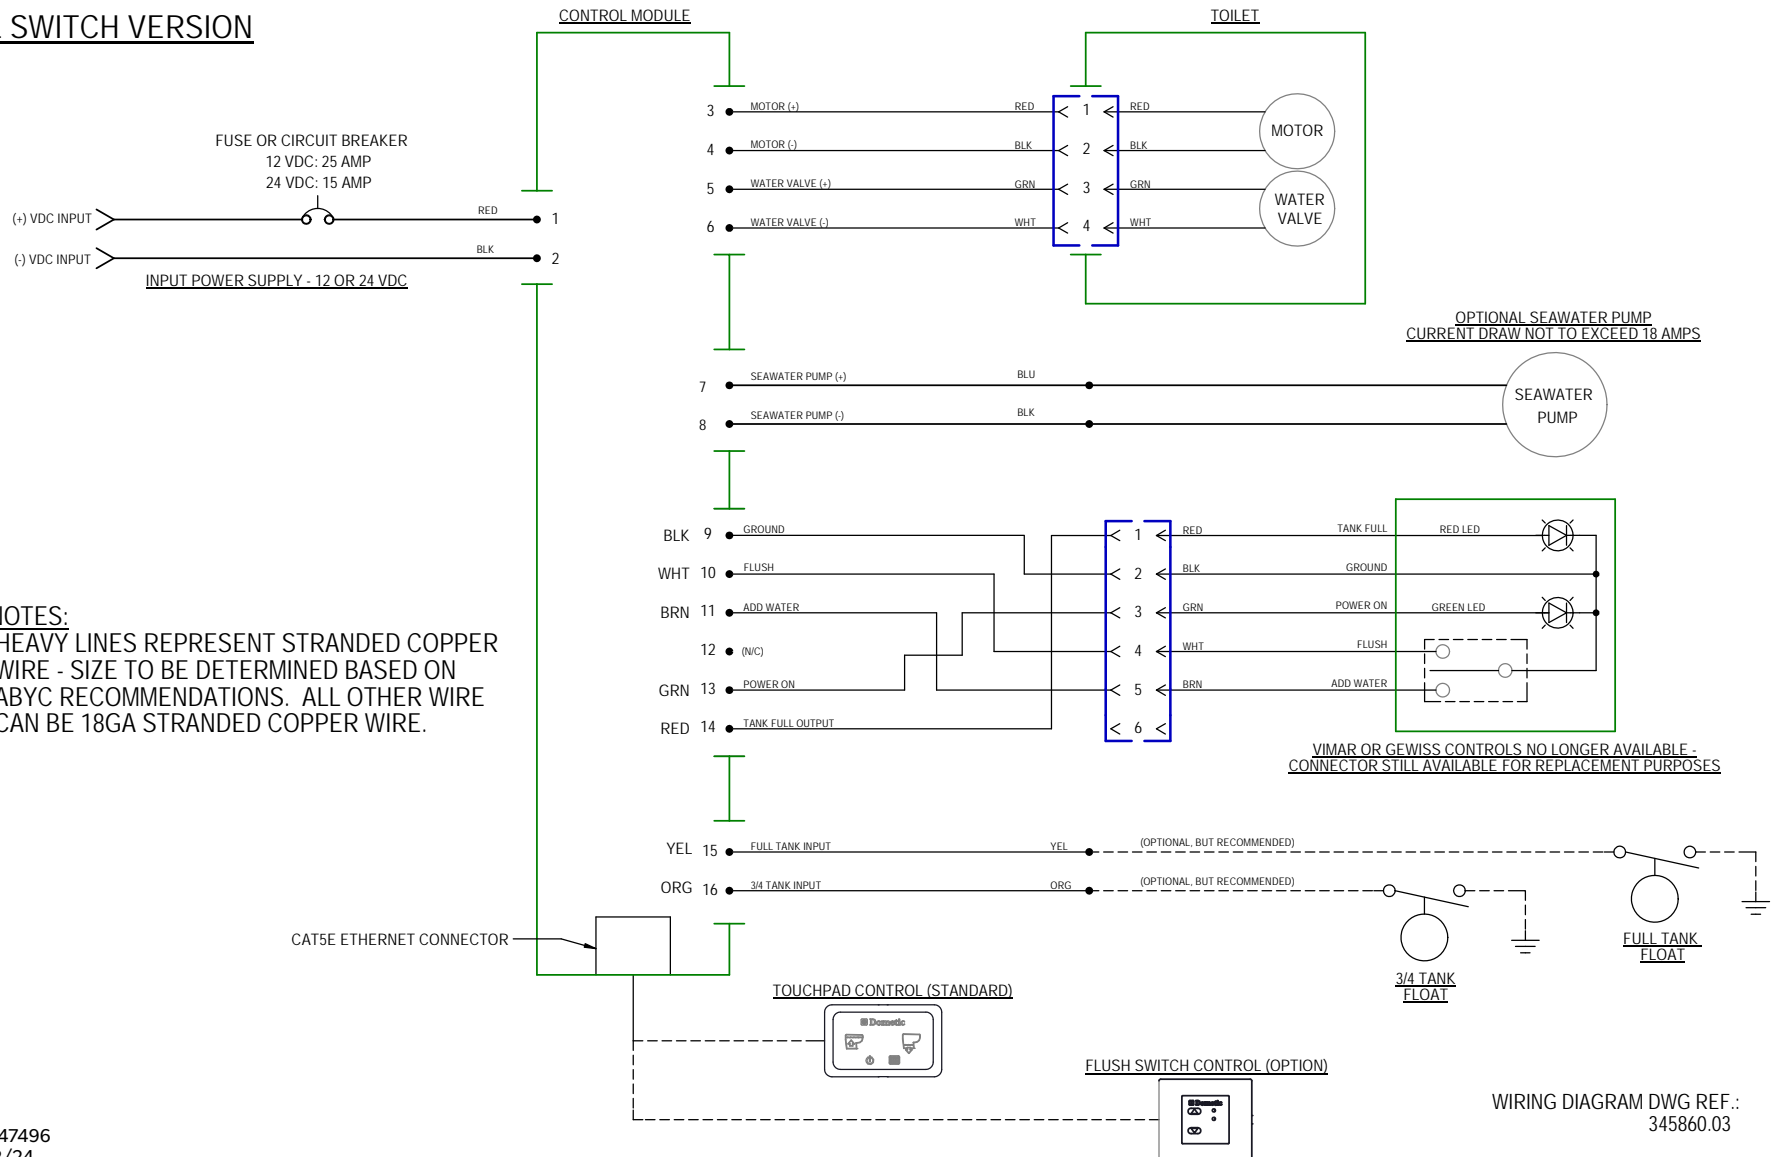

PARTS LIST: 8920RV MASTERFLUSH

WIRING DIAGRAM WALL SWITCH VERSION

P/N: 600347496
REV: 03-02/24

PARTS LIST: 8920RV MASTERFLUSH

ITEM	PART NO	LEGACY NO & DESCRIPTION
1	385311694 385311695	385311694 - SEAT/COVER WOOD - WHITE 385311695 - SEAT/COVER WOOD - BONE Includes Mounting Hardware
2	385880085	385880085 - CONTROL MODULE 12/24VDC (DBL)
3	385311378 385311379	385311378 - 4800/8900 LOW-PROFILE BOWL KIT-WHITE 385311379 - 4800/8900 LOW-PROFILE BOWL KIT-BONE
4	385311164	385311164 - 1/2" SEALING GROMMET
5	4471004162	385311879.RPL - BOWL SUPPLY FITTING Includes Sealing Grommet
6	385311890	385311890 - REMOTE WTR VALVE/VACUUM BREAKER Includes Water Valve
7	385311882	385311882 - WATER VALVE KIT - 12VDC
8	385311463	385311463 - BOWL MOUNTING HARDWARE KIT
9	385312149	385312149 - DISCHARGE TUBE REPLACEMENT KIT Includes Clamps & Anti-Siphon Valve

ITEM	PART NO	LEGACY NO & DESCRIPTION
10	385880070	385880070 - DISCHARGE TUBE VALVE ADAPTER
11	385310076	385310076 - 1 1/2" CHECK VALVE KIT, 2pcs per Kit
12	385311315	385311315 - 1 1/2" OUTLET FITTING
13	385880072	385880072 - 1" DISCHARGE FITTING
14	385880071	385880071 - 1 1/2" ELBOW DISCHARGE FITTING
15	385880083	385880083 - MOTOR/PUMP MOUNTING STRAP
16	385880068	385880068 - MOTOR/MACERATOR ASSY - 12VDC
17	385312138	385312138 - BOWL TRANSITION ADAPTER KIT Includes Bowl Seal & Mounting Hardware
18	385312137	385312137 - BOWL ADAPTER SEAL REPLACEMENT Includes Mounting Hardware
19	9108554488	313600022 - DOMETIC TOUCHPAD FLUSH SWITCH - BLK Includes Connector Cable Kit 385880082