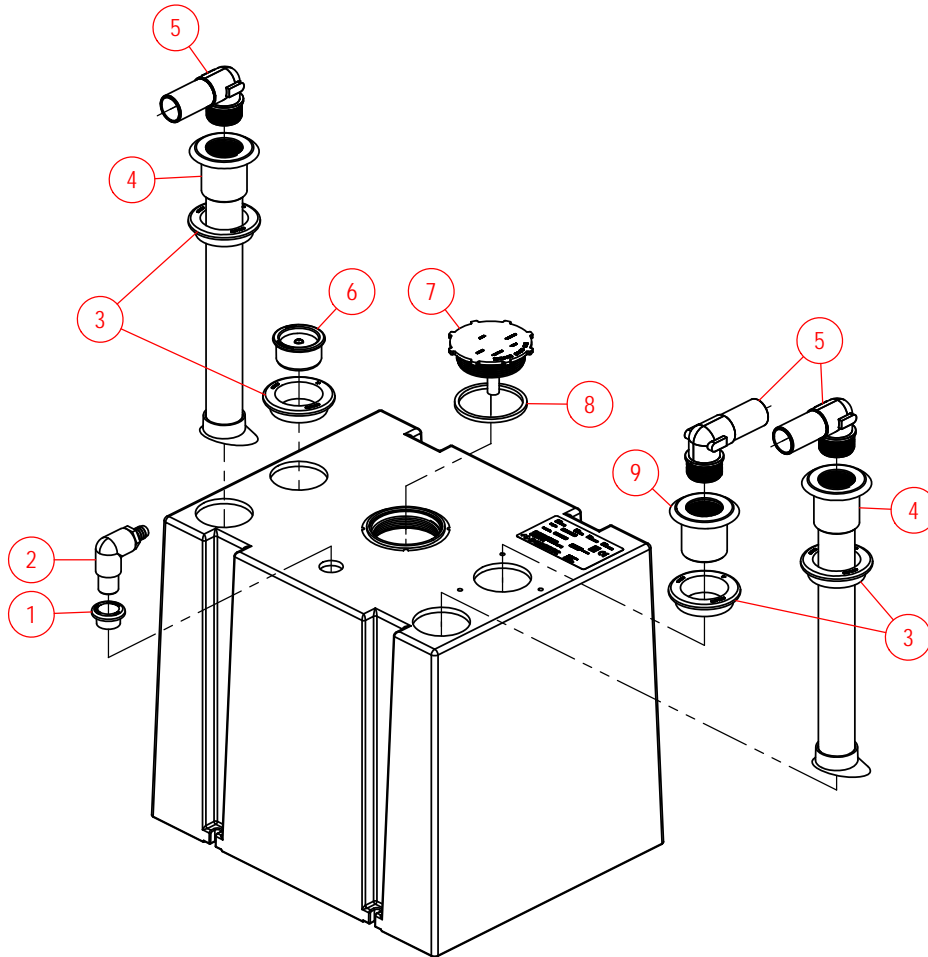

# PARTS LIST: 25 GAL HOLDING TANK - 322800251

ITEM	PART NO	LEGACY NO & DESCRIPTION
1	385311112	385311112 - 3/4" SEALING GROMMET
2	385311073	385311073 - 5/8" VENT ELBOW FITTING Includes Item 1
3	385311110	385311110 - 2" SEALING GROMMET
4	385310660	385310660 - DISCHARGE FITTING ASSY Includes Item 3
5	385311251	385311251 - 1 1/2" THREADED 90° ELBOW
6	9108554455	313255247 - TANKSAVER Includes Item 3
7	385250020	385250020 - TANK CAP REPLACEMENT Includes Items 8
8	385311250	385311250 - TANKWATCH CAP REP'L SEAL
9	385311252	385311252 - FLANGED ADAPTER FITTING