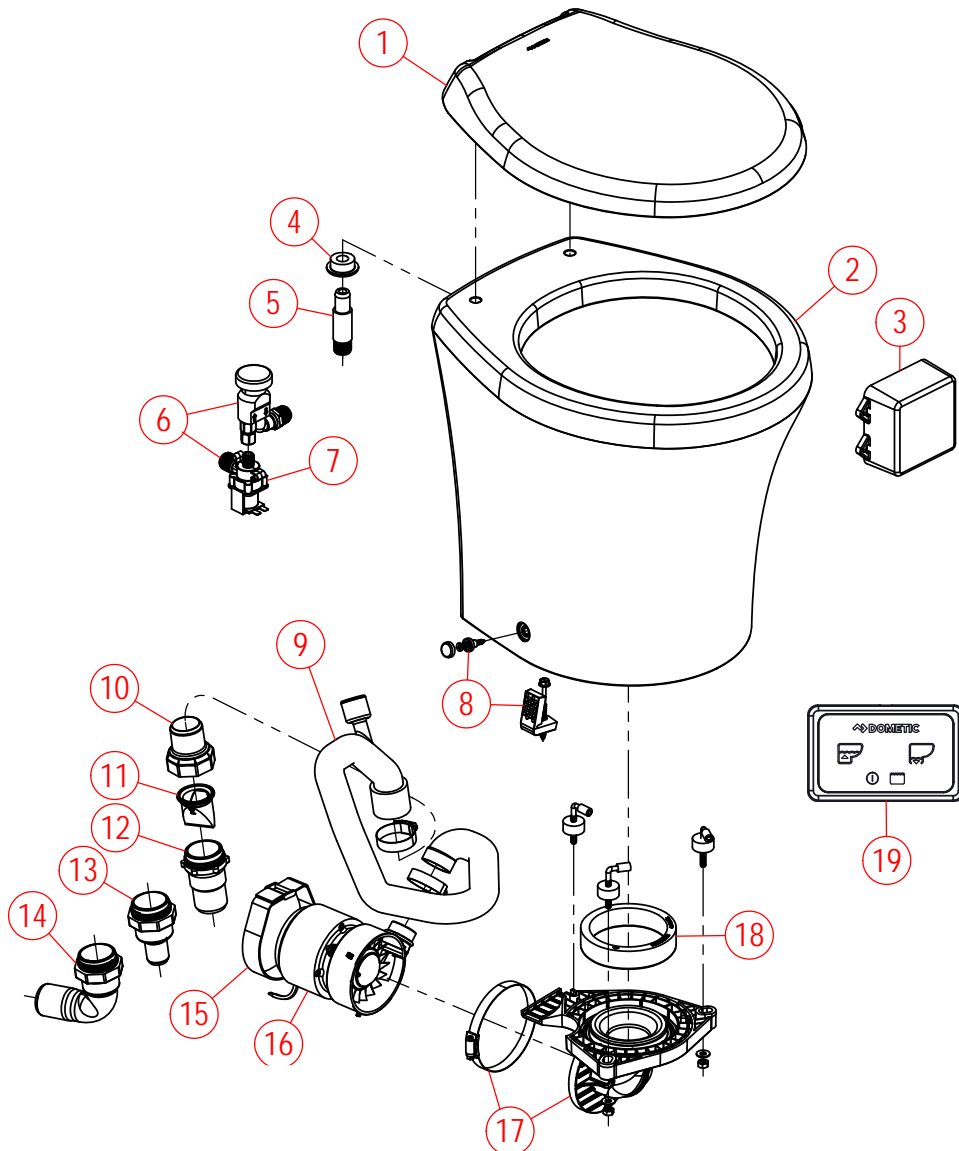

ITEM	PART NO	LEGACY NO & DESCRIPTION
11	385310076	385310076 - 1 1/2" CHECK VALVE KIT, 2pcs per Kit
12	385311315	385311315 - 1 1/2" OUTLET FITTING
13	385880072	385880072 - 1" DISCHARGE FITTING
14	385880071	385880071 - 1 1/2" ELBOW DISCHARGE FITTING
15	385880083	385880083 - MOTOR/PUMP MOUNTING STRAP
16	385880068	385880068 - MOTOR/MACERATOR ASSY - 12VDC
17	385312138	385312138 - BOWL TRANSITION ADAPTER KIT Includes Bowl Seal & Mounting Hardware
18	385312137	385312137 - BOWL ADAPTER SEAL REPLACEMENT Includes Mounting Hardware
19	9108554489	313600022 - DOMETIC TOUCHPAD FLUSH SWITCH-BLK Includes Connector Cable Kit 385880082