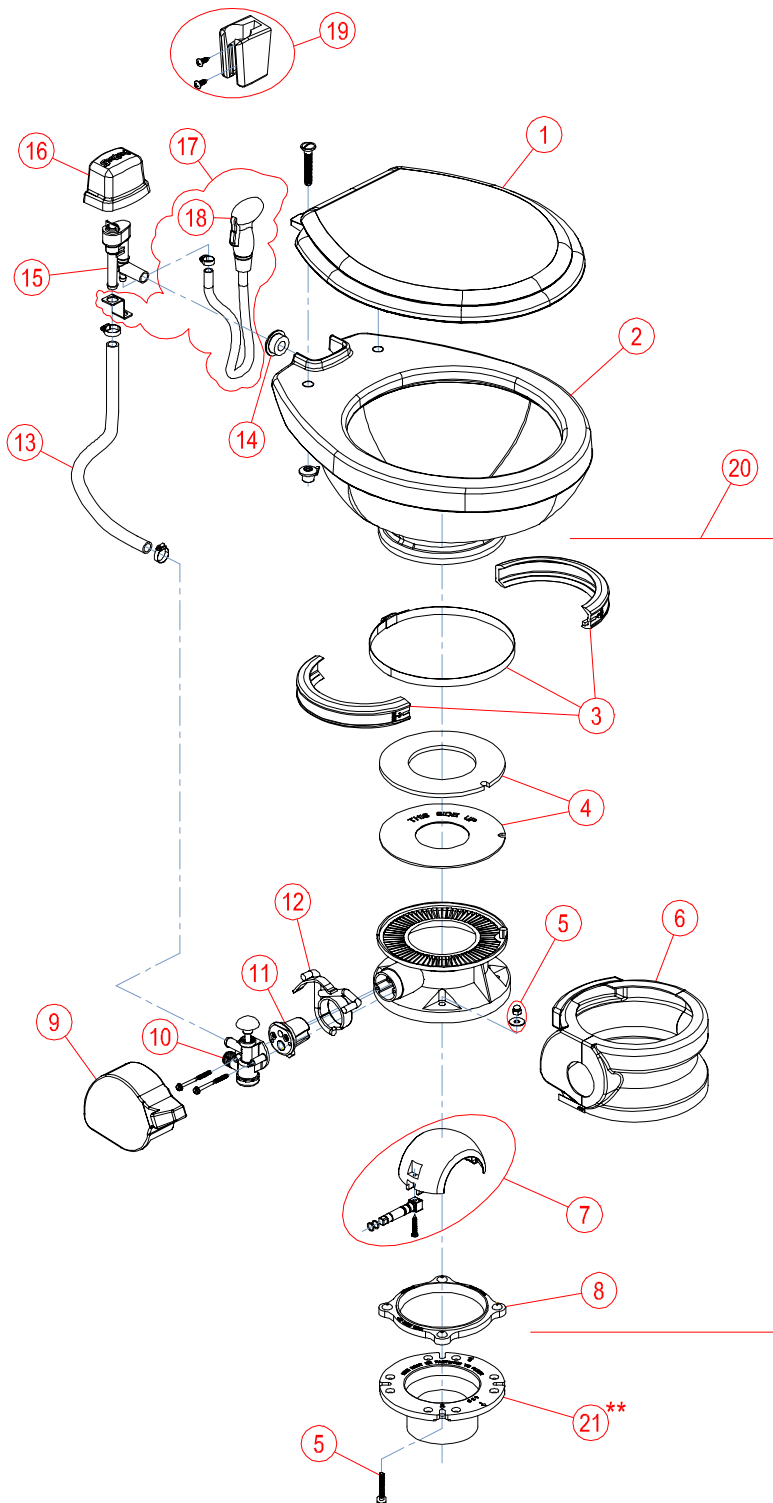

PARTS LIST: 111 MODEL

ITEM PART NUMBER & DESCRIPTION

1	385344088 - SEAT/COVER - WHITE 385344089 - SEAT/COVER - BONE
2	385310790 - CERAMIC BOWL KIT - WHITE 385310791 - CERAMIC BOWL KIT - BONE
3	385310048 - BOWL/BASE CLAMP KIT - BONE
4	385311462 - FLUSH BALL SEAL REP'L KIT
5	385310064 - MOUNTING HARDWARE
6	385310108 - PEDESTAL COVER - WHITE 385310109 - PEDESTAL COVER - BONE
7	385318162 - FLUSH BALL, SHAFT, CARTRIDGE, KIT Includes Item 11
8	385310063 - FLOOR FLANGE SEAL
9	385311551 - PEDAL COVER - WHITE 385311552 - PEDAL COVER - BONE
10	385314349 - WATER VALVE KIT
11	385236096 - SPRING CARTRIDGE KIT
12	385311553 - PEDAL/LEVER & CARTRIDGE KIT Includes Item 11
13	385340177 - BOWL WATER SUPPLY HOSE - WHITE 385345377 - BOWL WATER SUPPLY HOSE - BONE
14	385311164 - 1/2" SEALING GROMMET
15	385230335 - VACUUM BREAKER KIT w/HAND SPRAY 385316906 - VACUUM BREAKER KIT Includes Item 14
16	385310795 - VACUUM BREAKER COVER - WHITE 385310796 - VACUUM BREAKER COVER - BONE
17*	385319054 - Hand Spray KIT w/VAC BREAKER - WHT Includes Items 14, 15, 18
18*	385311124 - HAND SPRAYER - WHITE Includes Item 19
19*	385230319 - HAND SPRAY BRACKET w/SCREW - WHT
20	385311559 - 111 BASE KIT - WHITE 385311560 - 111 BASE KIT - BONE Includes Items 3-12
21**	385345889 - 3" MPT FLOOR FLANGE 385345892 - 3" SOCKET FLOOR FLANGE 385343765 - 3" SPIGOT FLOOR FLANGE 385310961 - 45° SWIVEL FLOOR FLANGE*** *** Must Be Used With Seal Included

* Optional Accessories; Not Provided With Every Model

** Sold Separately, Not Included With The Toilet

P/N: 600344935
REV: 05/11