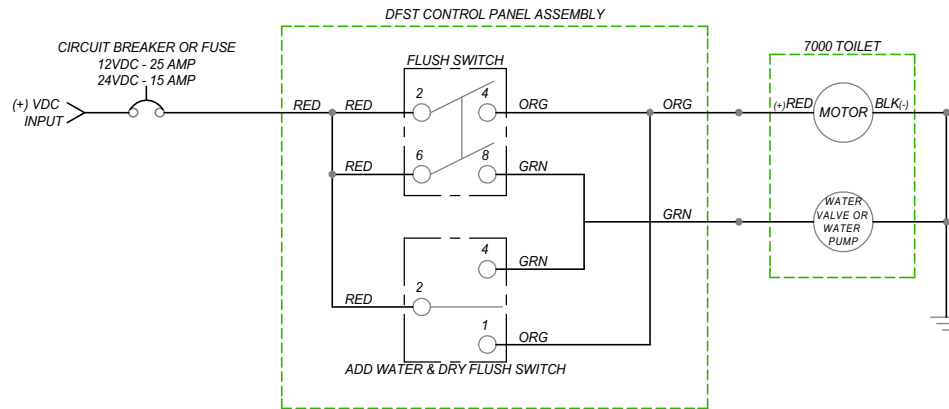

PARTS LIST: ORBIT 7220 STANDARD VERSION

7000 SERIES FRESH WATER WIRING DIAGRAM - WITHOUT TANK FULL RELAY