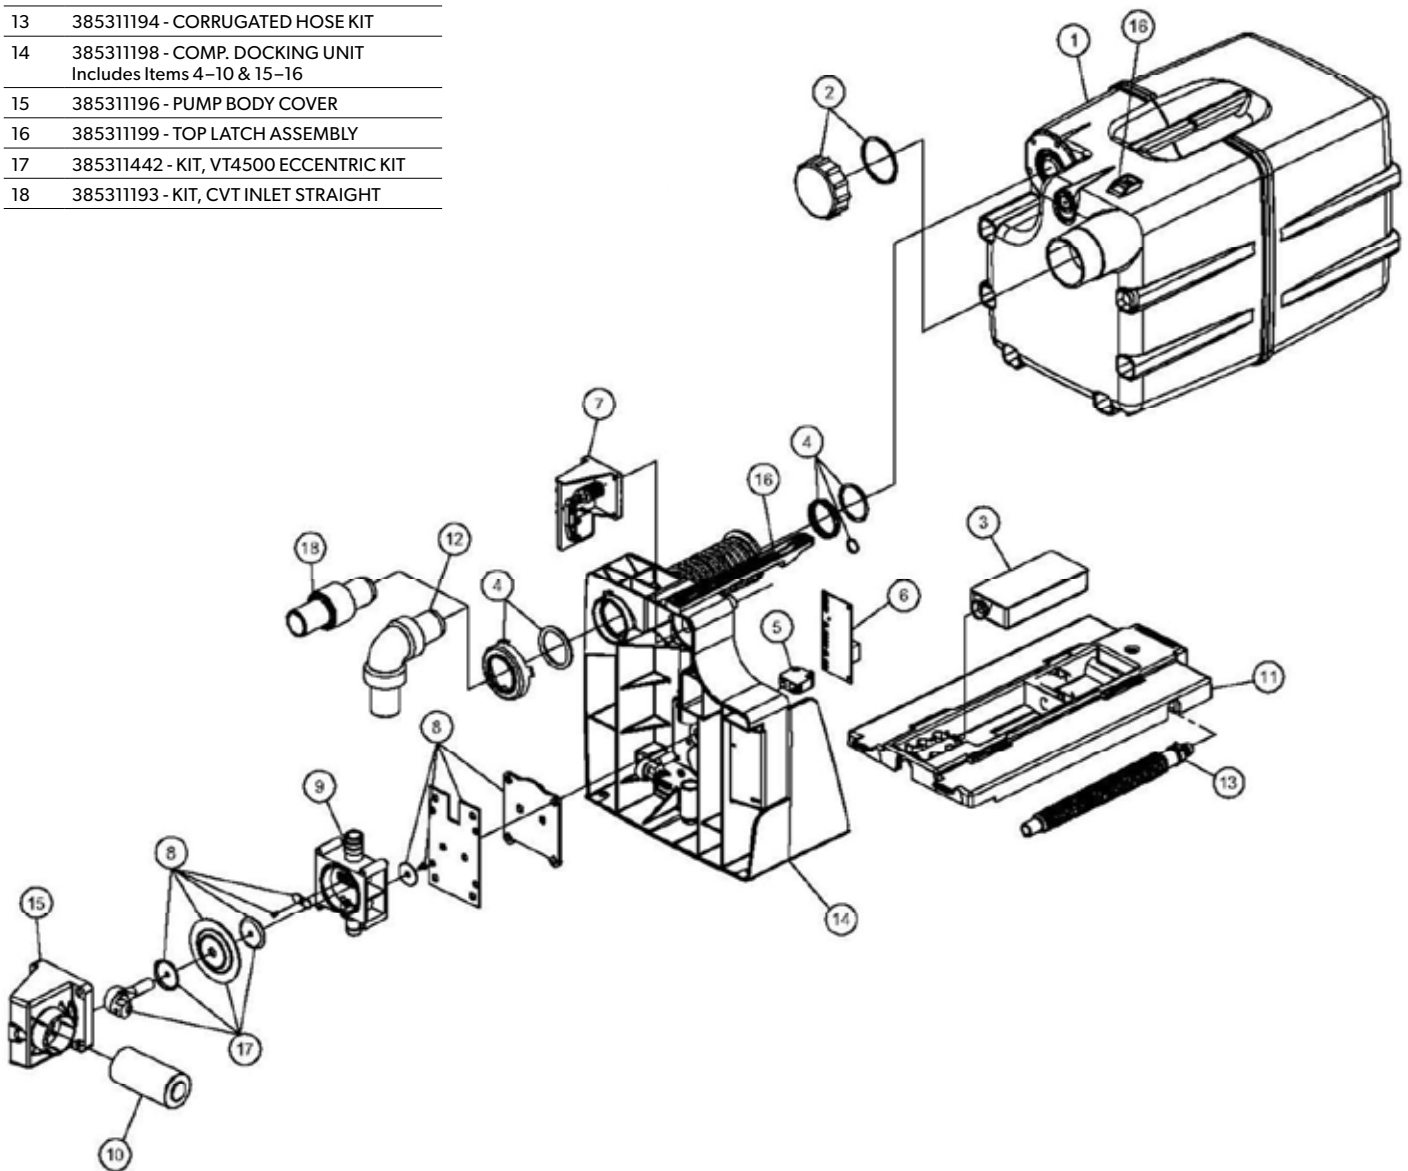

PARTS LIST: CVT MARINE - 326002510

ITEM	PART NUMBER & DESCRIPTION
1	385311326 - HOLDING TANK Includes Items 2 & 16
2	385311181 - CAP AND SEAL
3	385311183 - VENT FILTER
4	385311184 - O-RING KIT
5	385311185 - SNAP ACTION SWITCH
6	385311186 - CIRCUIT BOARD
7	385311187 - VACUUM SWITCH ASSY
8	385311188 - PUMP REBUILD KIT
9	385311189 - COMPLETE AIR PUMP BODY Includes Item 8
10	385311190 - MOTOR
11	385311191 - BASE TRACK
12	385311192 - INLET ELBOW
13	385311194 - CORRUGATED HOSE KIT
14	385311198 - COMP. DOCKING UNIT Includes Items 4-10 & 15-16
15	385311196 - PUMP BODY COVER
16	385311199 - TOP LATCH ASSEMBLY
17	385311442 - KIT, VT4500 ECCENTRIC KIT
18	385311193 - KIT, CVT INLET STRAIGHT

P/N: 600344941
REV: 02/08

**OBSELETE FINISHED GOOD;
PARTS MAY STILL BE AVAILABLE**