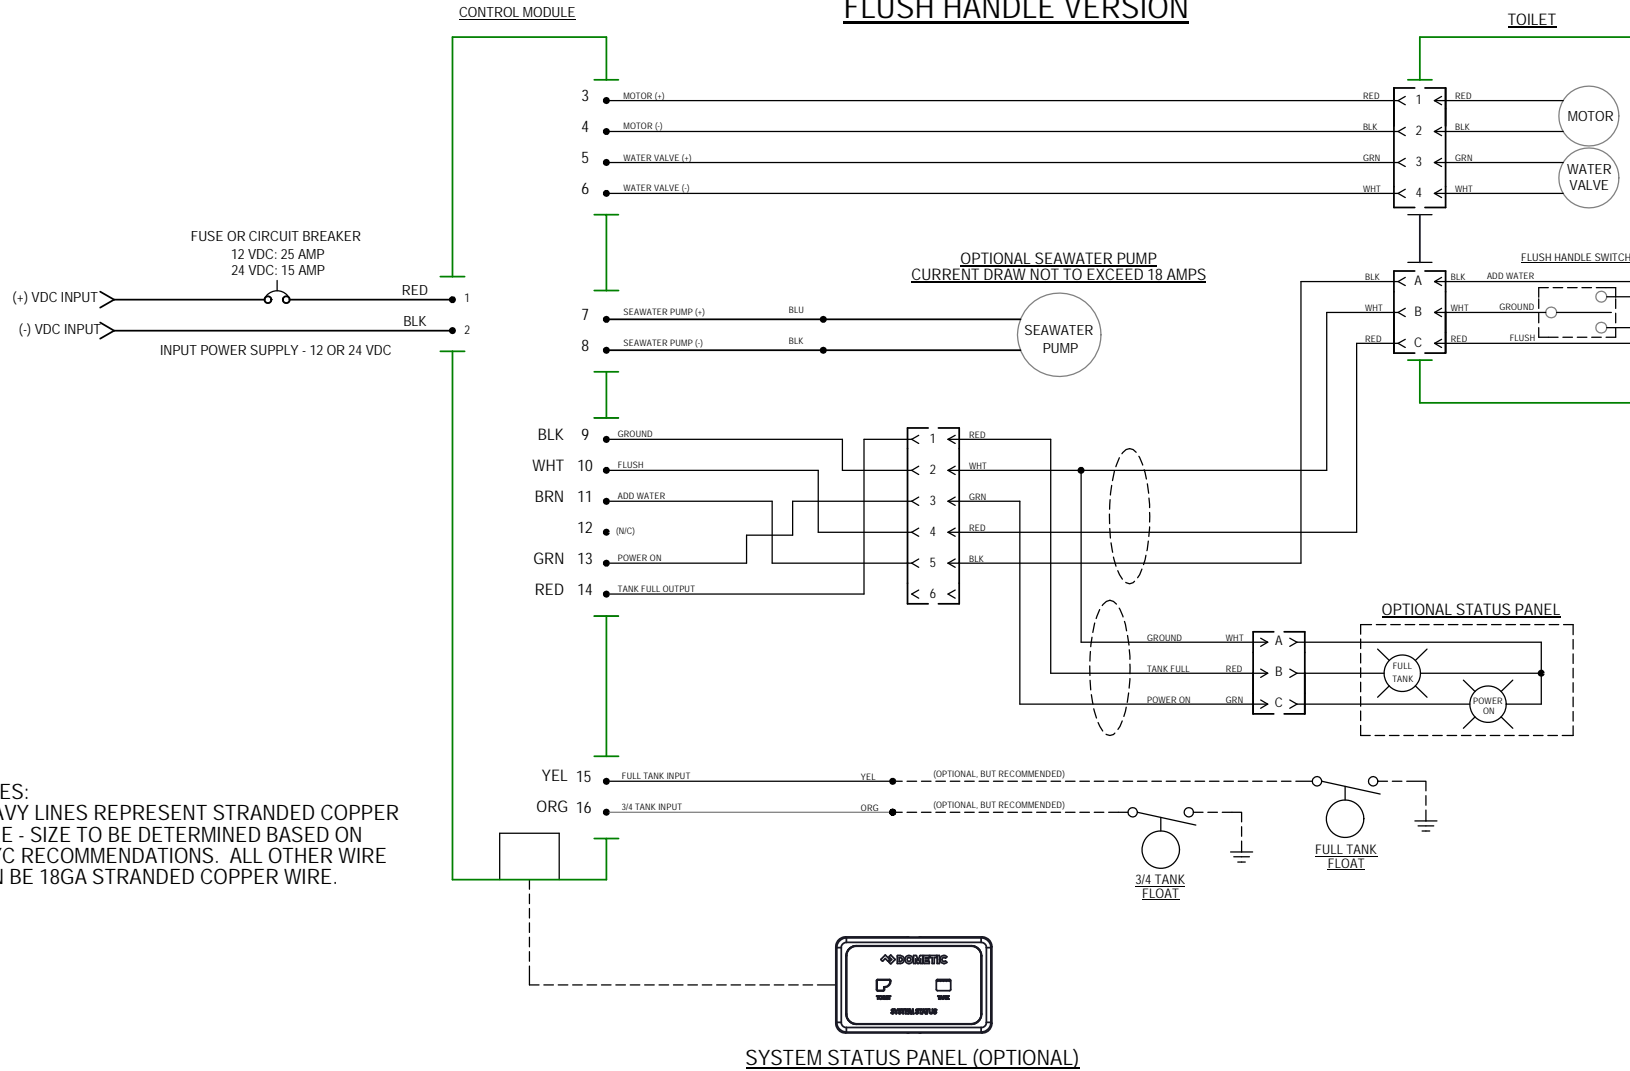

PARTS LIST: 8746 MASTERFLUSH TOILET

WIRING DIAGRAM

WIRING DIAGRAM DWG REF.:
345860; SHEET 3

FLUSH HANDLE VERSION

P/N: 600347471
REV: 05-11/23

PARTS LIST: 8746 MASTERFLUSH TOILET

ITEM	PART NO	LEGACY NO & DESCRIPTION
1	4471011614	385312204 - SLOW-CLOSE SEAT/CVR - WHT Includes Mounting Hardware
2	385311730	385311730 - CONCERTO BOWL KIT - WHITE
3	385880085	385880085 - CONTROL MODULE 12/24VDC (DBL)
4	385311703	385311703 - FLUSH HANDLE SWITCH w/WIRING
5	385311704	385311704 - FLUSH HANDLE ASSEMBLY Includes Rocker Switch
6	385311164	385311164 - 1/2" SEALING GROMMET
7	385312135	385312135 - VACUUM BRK / WATER VALVE KIT - 12VDC Includes Sealing Grommet
8	4471010089	385312198 - TOILET WTR SUP'Y HOSE
9	385311141	385311141 - FLUSH HANDLE KIT - NICKLE
10	385311022	385311022 - BOWL MOUNTING HARDWARE KIT-WHT/BONE

ITEM	PART NO	LEGACY NO & DESCRIPTION
11	385312137	385312137 - BOWL ADAPTER SEAL REPLACEMENT Includes Mounting Hardware
12	385312138	385312138 - BOWL TRANSITION ADAPTER KIT Includes Bowl Seal & Mounting Hardware
13	385880068	385880068 - MOTOR/MACERATOR ASSY - 12VDC
14	385880083	385880083 - MOTOR/PUMP MOUNTING STRAP
15	385880070	385880070 - DISCHARGE TUBE VALVE ADAPTER
16	385310076	385310076 - 1 1/2" CHECK VALVE KIT, 2pcs per Kit
17	385311880	385311880 - 1 1/2" SLIP X MALE THREAD ELBOW
18	385312139	385312139 - DISCHARGE TUBE REPLACEMENT KIT Includes Clamps & Anti-Siphon Valve
19	9108729357	313002310 - DOMETIC TANK MONITOR/FULL PANEL