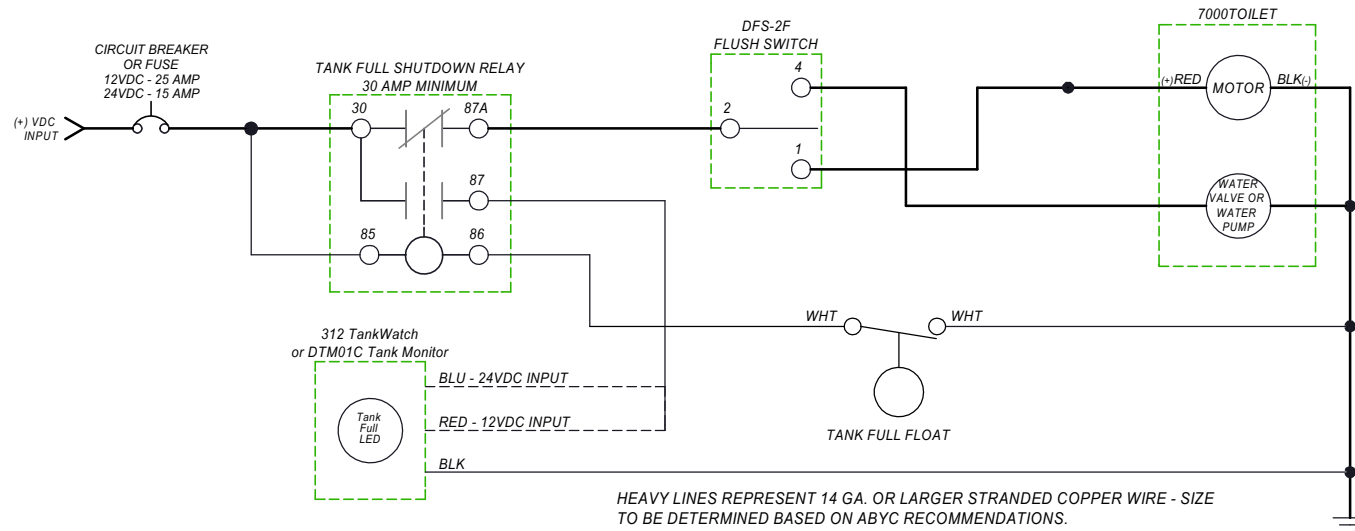

7000 INT'L SERIES FRESH WATER WIRING DIAGRAM - WITH TANK FULL RELAY

HEAVY LINES REPRESENT 14 GA. OR LARGER STRANDED COPPER WIRE - SIZE TO BE DETERMINED BASED ON ABYC RECOMMENDATIONS.

ALL OTHER WIRE CAN BE 18 GA. STRANDED COPPER.

NOTE: DEUTSCH/AMP PLUGS AND RECEPTACLES ARE OPTIONAL ELECTRICAL CONNECTORS ON VARIOUS PRODUCT MODELS. YOUR INSTALLED MODEL MAY OR MAY NOT HAVE DEUTSCH/AMP ELECTRICAL CONNECTORS. OEM SUPPLIED WIRING CAN ALSO VARY IN COLOR.

WIRING DIAGRAM DWG REF.:
346612; SHEET 44.