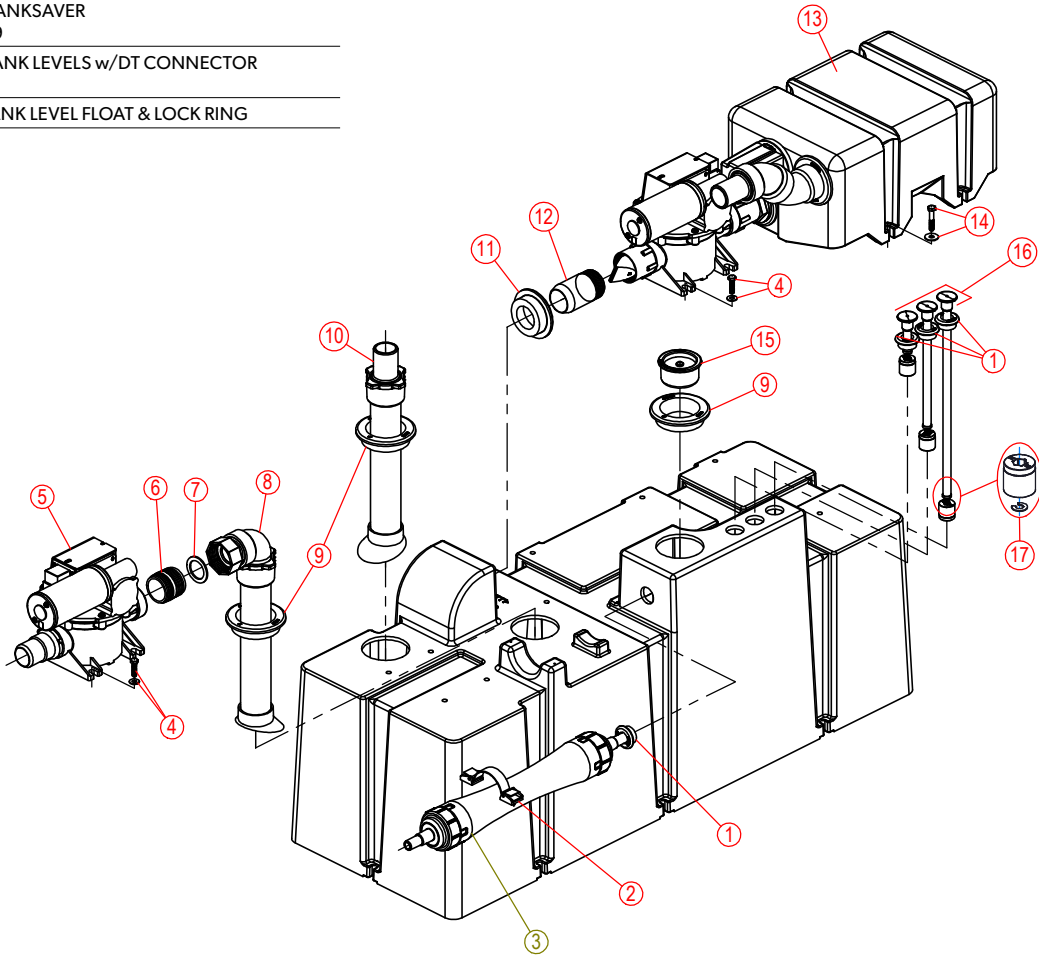

PARTS LIST: 27 GAL HOLDING TANK SYSTEM - 322002709

ITEM	PART NUMBER & DESCRIPTION
1	385311164 - 1/2" SEALING GROMMET
2	385310673 - VENT FILTER MOUNTING KIT
3	309311002 - VENT FILTER REPLACEMENT CARTRIDGE Order Kit 385312060 for Replacement Fittings
4	385311163 - PUMP MOUNTING HARDWARE
5	N/A - DISCHARGE PUMP See Discharge Pump Parts List
6	385640370 - LH/RH THREADED ADAPTER
7	385311233 - 1 1/2" SLIP SEAL REPLACEMENT
8	385311575 - DIPTUBE W/90° ELBOW & SLIP NUT Includes Item 7 & 9
9	385311110 - 2" SEALING GROMMET
10	385311584 - DIPTUBE ASSY w/STRAIGHT FITTING Includes Item 9
11	385311111 - 1 1/2" SEALING GROMMET
12	385311367 - VG OUTLET EXTENSION
13	N/A - LOW-PROFILE VACUUM GENERATOR See LPVG Parts List
14	385311162 - VG MOUNTING HARDWARE
15	313255247 - TANKSAVER Includes Item 9
16	385311978 - TANK LEVELS w/DT CONNECTOR Includes Item 1
17	385311103 - TANK LEVEL FLOAT & LOCK RING

P/N: 600347022
REV: 02-07/15