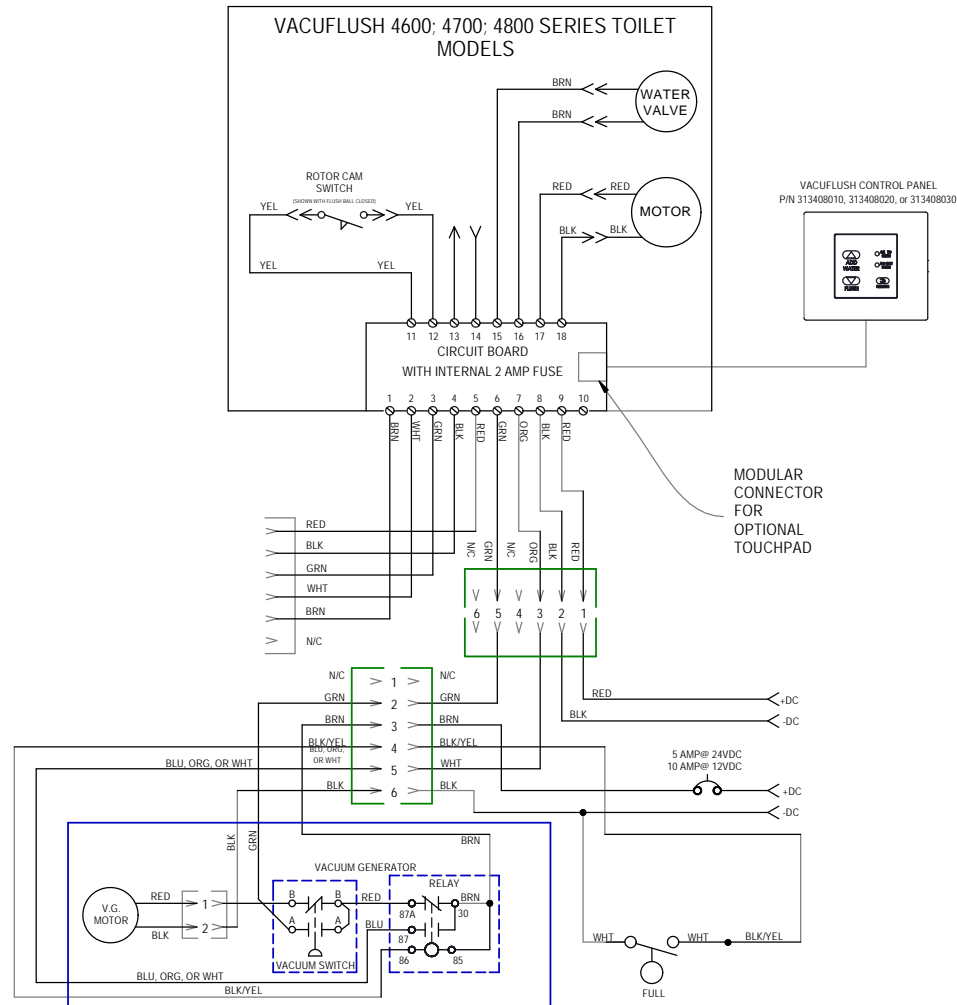

PARTS LIST: VACUFLUSH 4509

NOTE: DEUTSCH/AMP PLUGS AND RECEPTACLES ARE OPTIONAL ELECTRICAL CONNECTORS ON VARIOUS PRODUCT MODELS. YOUR INSTALLED MODEL MAY OR MAY NOT HAVE DEUTSCH/AMP ELECTRICAL CONNECTORS. OEM SUPPLIED WIRING CAN ALSO VARY IN COLOR.

P/N: 600347520
REV: 03-12/22

WIRING DIAGRAM DWG REF.:
346612; SHEET 21