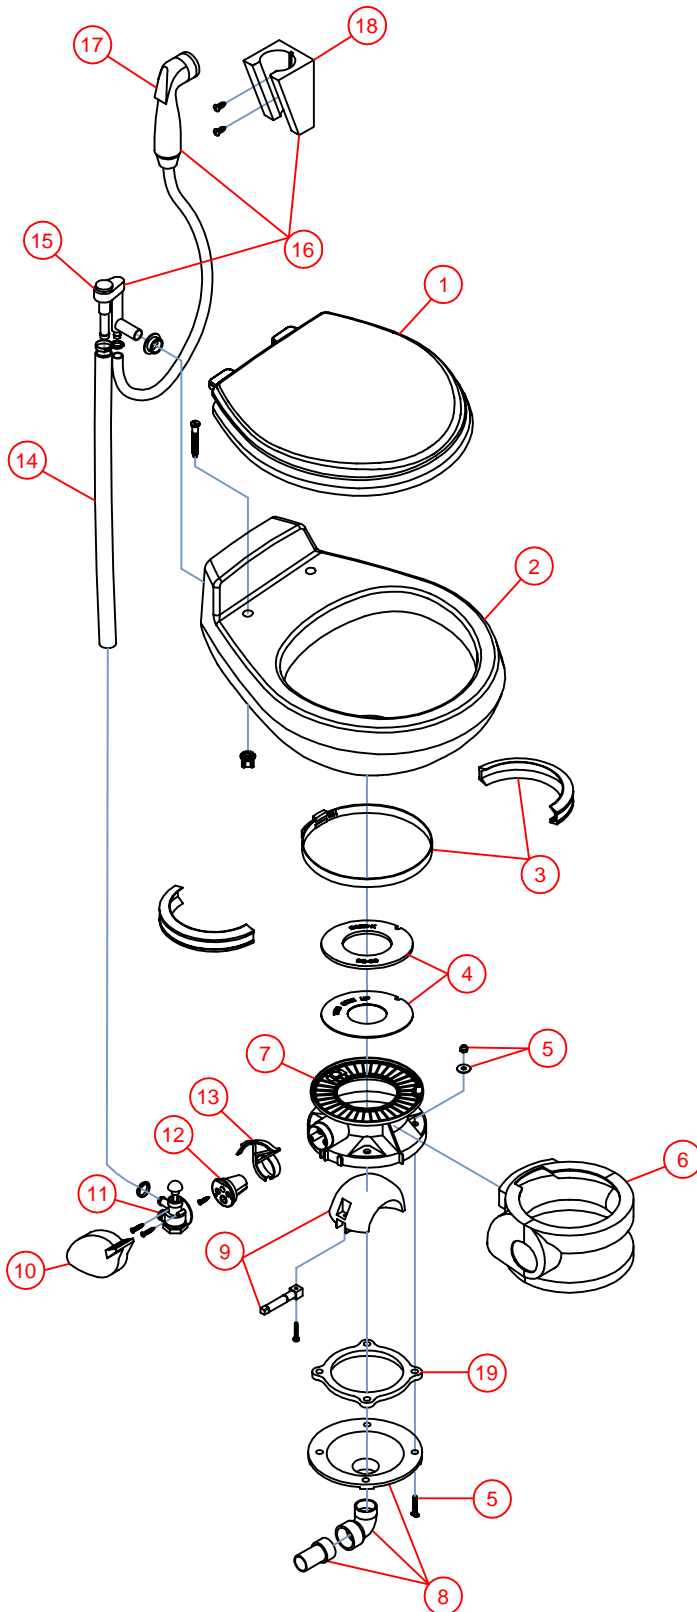

PARTS LIST: 506+

ITEM PART NUMBER & DESCRIPTION

ITEM	PART NUMBER & DESCRIPTION
1	385343829 - KIT, SEAT-CV'R 500+, WHITE 385343831 - KIT, SEAT-CV'R 500+, BONE 385343897 - KIT, SEAT-CV'R 500+, PLAT 385343901 - KIT, SEAT-CV'R 500+, EBONY
2	385310739 - CERAMIC BOWL KIT, WHITE 385310740 - CERAMIC BOWL KIT, BONE 385310741 - CERAMIC BOWL KIT, PLATINUM 385310742 - CERAMIC BOWL KIT, EBONY
3	385310048 - BAND AND HALF CLAMP, KIT
4	385311462 - SEAL REPLACEMENT , KIT
5	385310064 - MOUNTING HARDWARE
6	385310108 - PEDESTAL COVER KIT, WHITE 385310109 - PEDESTAL COVER KIT, BONE 385310110 - PEDESTAL COVER KIT, PLATINUM 385310600 - PEDESTAL COVER KIT, EBONY
7	385310132 - BASE KIT, WHITE 385310133 - BASE KIT, BONE 385310134 - BASE KIT, PLATINUM 385310607 - BASE KIT, EBONY Includes Items 3-13 & 19
8	385318864 - FUNNEL, KIT Includes Items 5 & 19
9	385318162 - KIT, BALL, SHAFT & CART, WHITE 385310177 - KIT, BALL, SHAFT & CART, WHITE Includes Item 12
10	385310117 - PEDAL COVER, WHITE 385310118 - PEDAL COVER, BONE 385310119 - PEDAL COVER, PLATINUM 385310593 - PEDAL COVER, EBONY
11	385314349 - WATER VALVE, KIT
12	385236096 - SPRING CARTRIDGE, KIT
13	385310579 - PEDAL, CARTRIDGE, KIT Includes Item 12
14	385340177 - HOSE, SUPPLY - BONE, EBONY, PLAT 385345377 - HOSE, SUPPLY - WHITE
15	385316906 - VACUUM BREAKER, KIT - WITHOUT SPRAY 385230335 - VACUUM BREAKER, KIT - WITH SPRAY
16	385319056 - VACUUM BREAKER, SPR & BRK, KIT - CHROME 385319057 - VACUUM BREAKER, SPR & BRK, KIT - EBONY
17	385310873 - HAND SPRAY, EBONY 385310809 - HAND SPRAY, CHROME
18	385311125 - BRACKET, HAND SPRAY - EBONY 385311131 - BRACKET, HAND SPRAY - CHROME
19	385310063 - FLOOR FLANGE, KIT Includes Item 5

P/N: 600344921
REV: 01/10