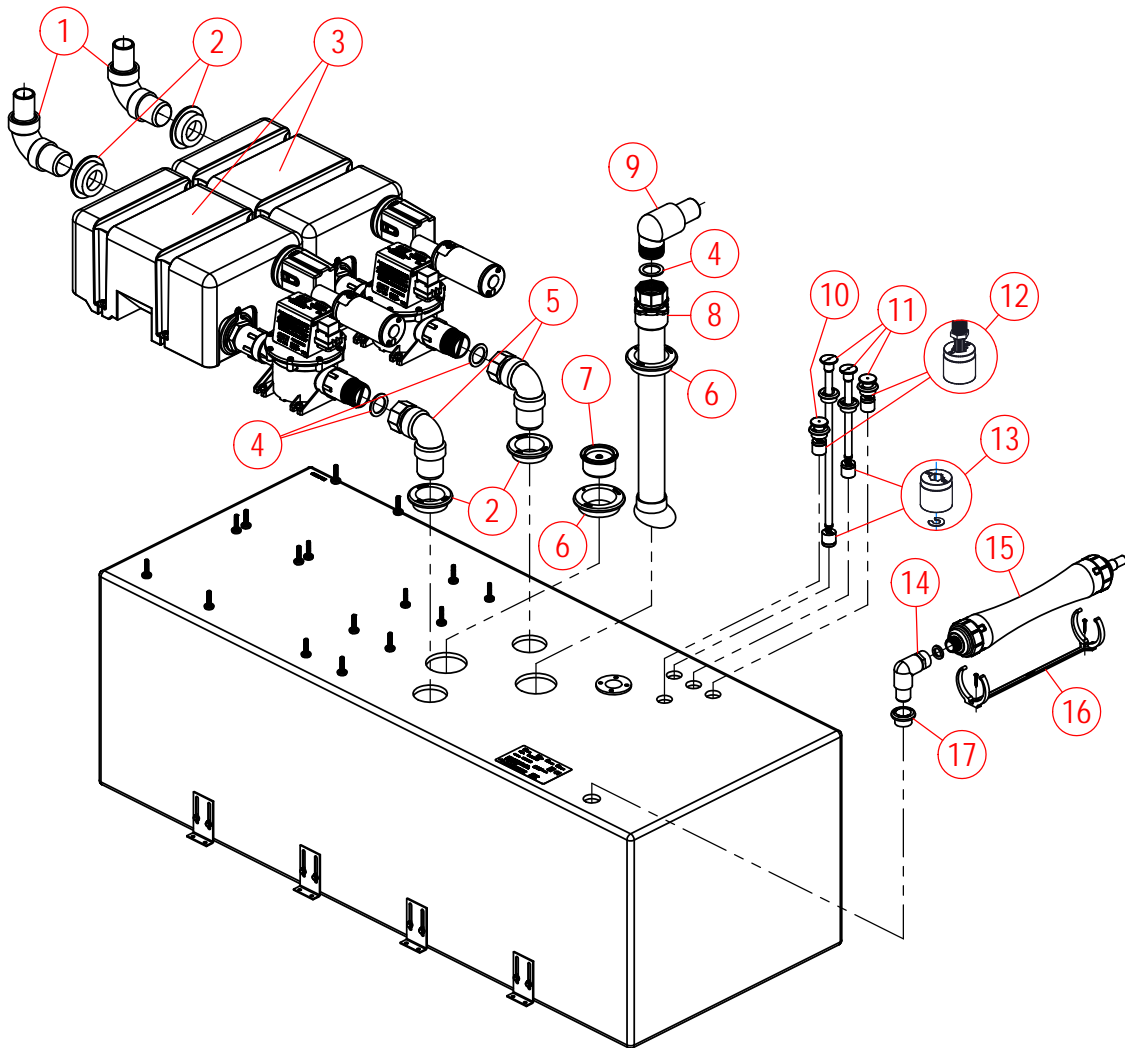

PARTS LIST: 86 GAL HOLDING TANK - 322508603

ITEM	PART NO	LEGACY NO & DESCRIPTION
1	385310635	385310635 - 1 1/2" INLET ELBOW FITTING Includes Sealing Grommet
2	385311111	385311111 - 1 1/2" SEALING GROMMET
3	N/A	N/A - LOW-PROFILE VG-12VDC See LPVG Parts List
4	385311233	385311233 - 1 1/2" SLIP SEAL REPLACEMENT
5	385311092	385311092 - 90° INLET ELBOW w/SLIP NUT
6	385311110	385311110 - 2" SEALING GROMMET
7	9108554455	313255247 - TANKSAVER Includes 2" Sealing Grommet
8	4471006542	385311411.RPL - DIPTUBE ASSY w/SLIP NUT Includes Sealing Grommet & Seal.
9	385311069	385311069 - 1 1/2" THREADED ELBOW HOSE ADPT Includes Slip Seal

ITEM	PART NO	LEGACY NO & DESCRIPTION
10	9108554562	313900101 - TANK FULL LEVEL Includes Sealing Grommet
11	385311432	385311432 - TANK LEVEL KIT w/DT CONNECTOR Includes Sealing Grommets
12	385230268	385230268 - THREADED STEM/FLOAT REPL
13	385311103	385311103 - TANK LEVEL FLOAT/LOCK RING
14	385311091	385311091 - 3/4" VENT FILTER ELBOW FITTING Includes Sealing Grommet & Seal
15	9108849515	309311004 - VENT FILTER REPLACEMENT
16	385311106	385311106 - VENT FILTER MOUNTING BRACKET Includes Mounting Hardware
17	385311112	385311112 - 3/4" SEALING GROMMET

P/N: 600346989
REV: 03-11/21