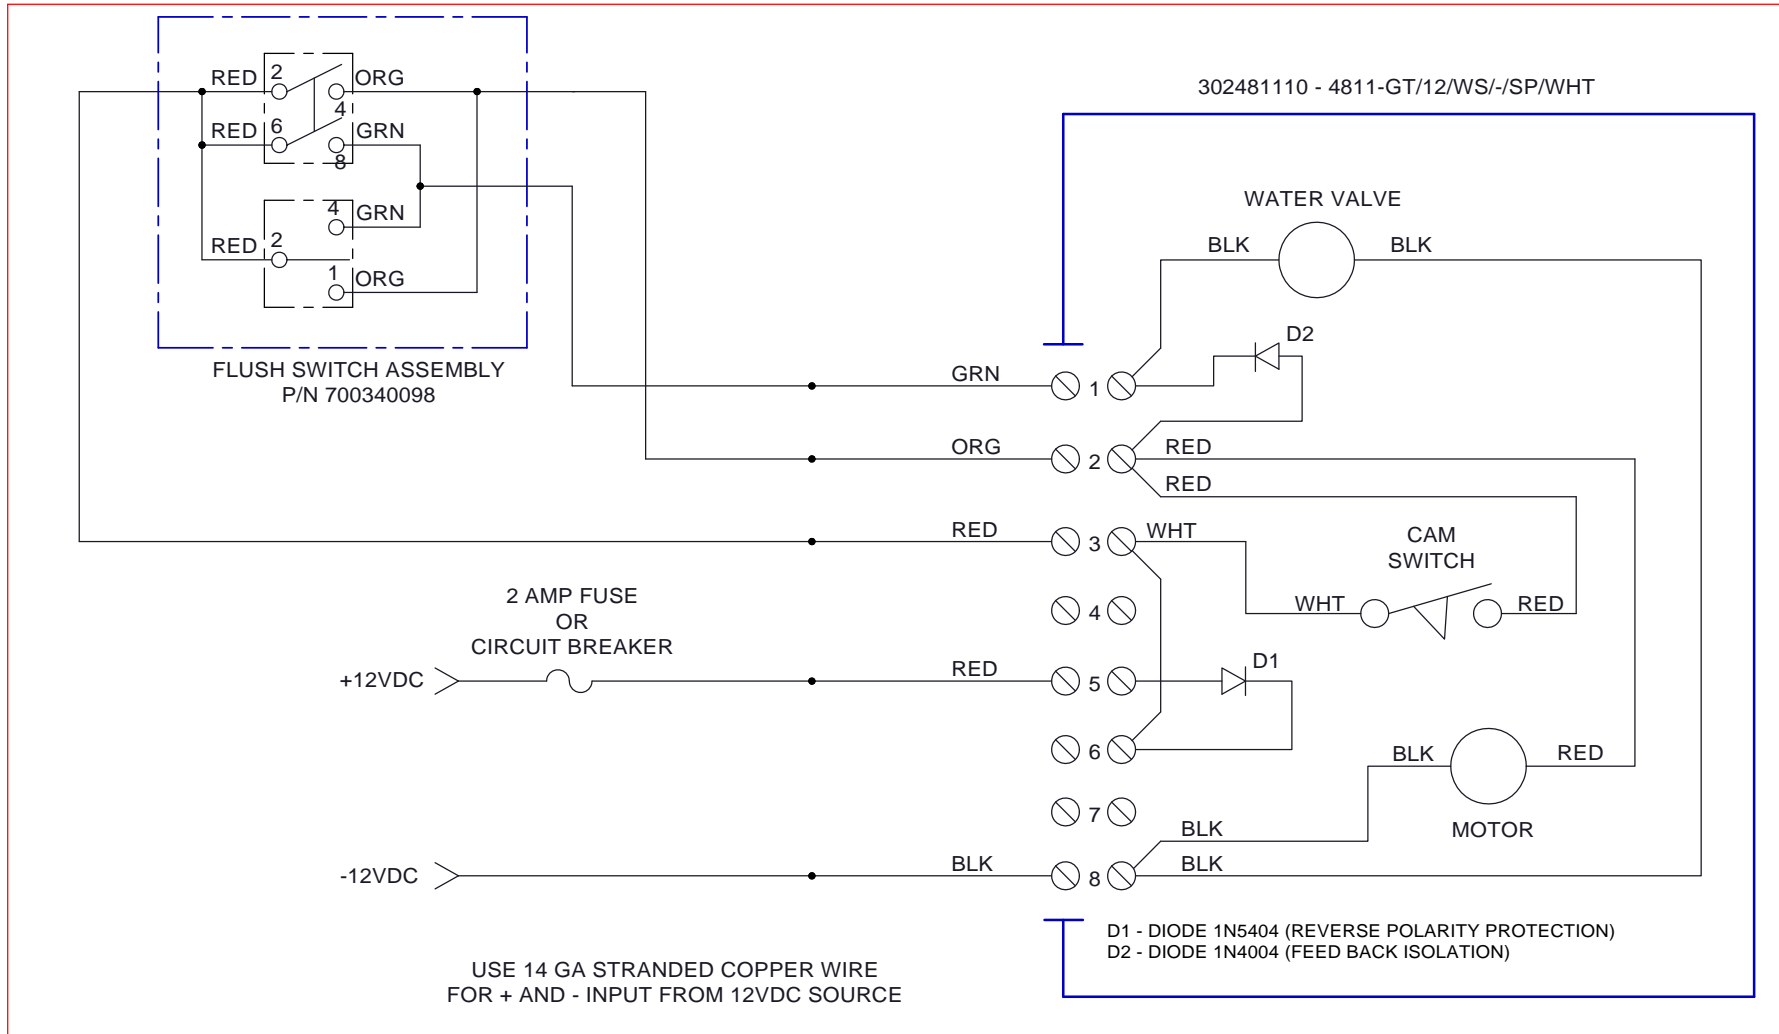

PARTS LIST: 4811 MODEL - 302481110

P/N: 600346667
REV: 03-05/23

WIRING DIAGRAM DWG REF.:
346612.23