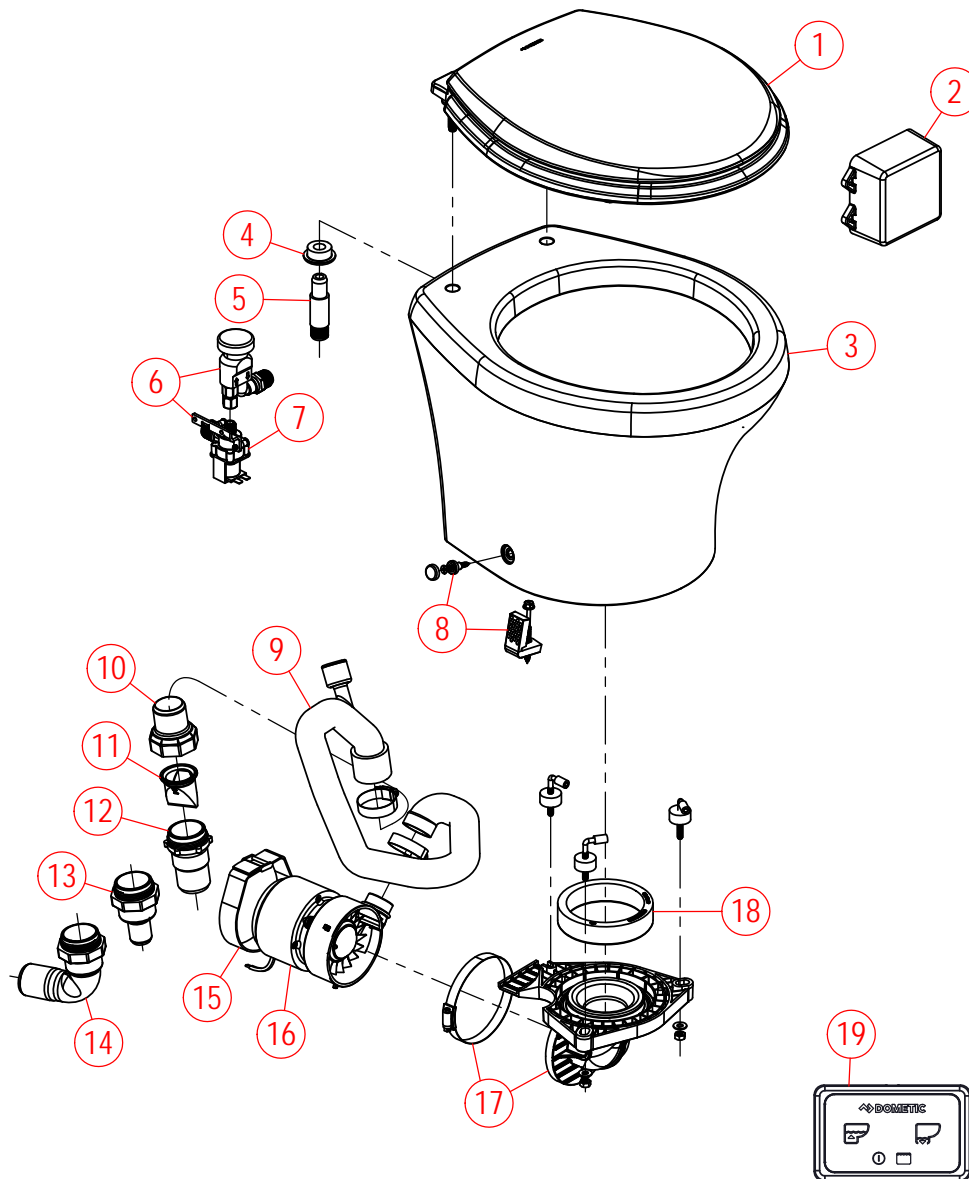

ITEM	PART NO	LEGACY NO & DESCRIPTION
10	385880070	385880070 - DISCHARGE TUBE VALVE ADAPTER
11	385310076	385310076 - 1 1/2" CHECK VALVE KIT, 2pcs per Kit
12	385311315	385311315 - 1 1/2" OUTLET FITTING
13	385880072	385880072 - 1" DISCHARGE FITTING
14	385880071	385880071 - 1 1/2" ELBOW DISCHARGE FITTING
15	385880083	385880083 - MOTOR/PUMP MOUNTING STRAP
16	385880068	385880068 - MOTOR/MACERATOR ASSY - 12VDC
17	385312138	385312138 - BOWL TRANSITION ADAPTER KIT Includes Bowl Seal & Mounting Hardware
18	385312137	385312137 - BOWL ADAPTER SEAL REPLACEMENT Includes Mounting Hardware
19	9108554488	313600022 - DOMETIC TOUCHPAD FLUSH SWITCH - BLK Includes Connector Cable Kit 385880082