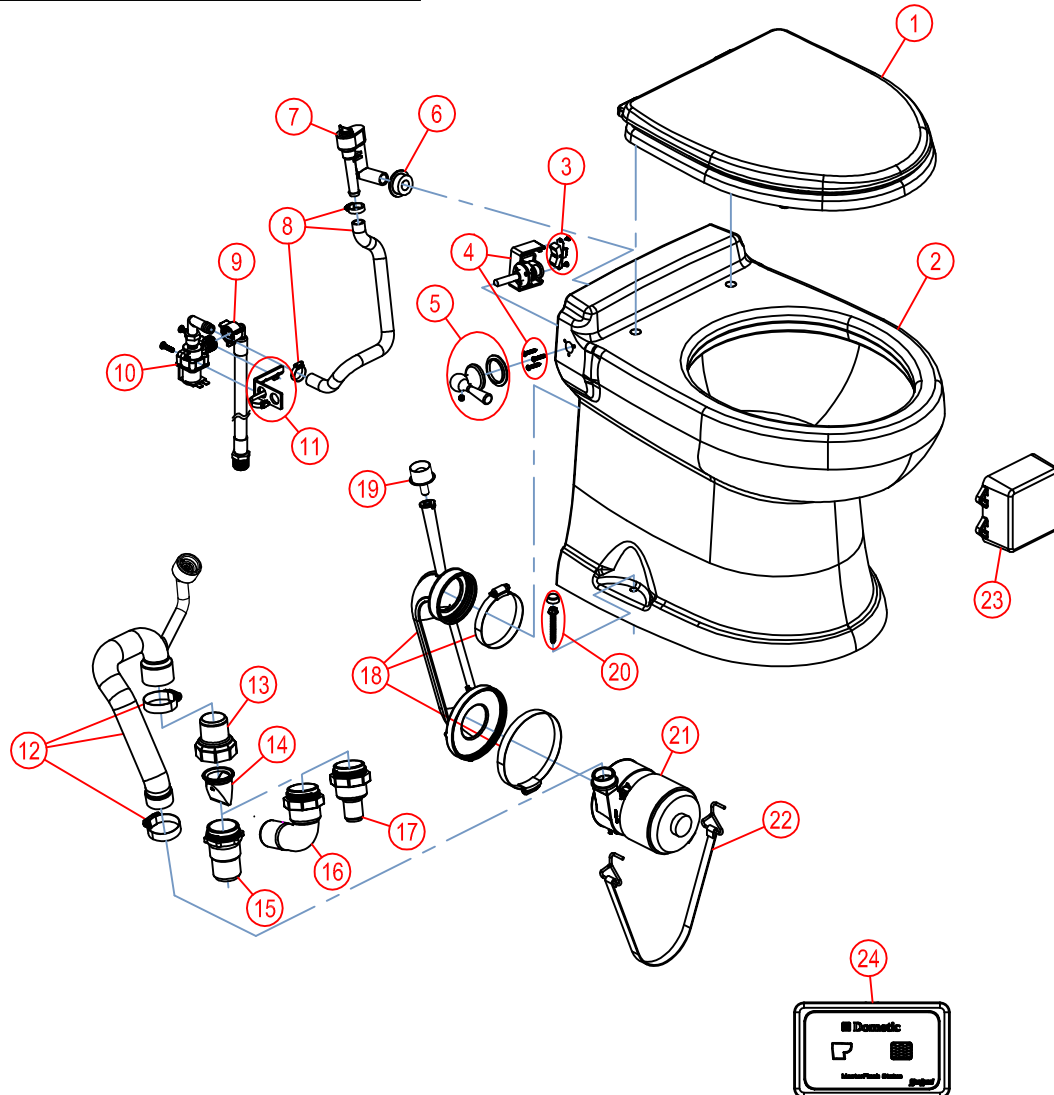

ITEM	PART NUMBER & DESCRIPTION
13	385880070 - DISCHARGE TUBE VALVE ADAPTER
14	385311620 - 1 1/2" CHECK VALVE
15	385311315 - 1-1/2" VAL VE ADAPTER
16	385880071 - 1 1/2" VALVE ADAPTER ELBOW
17	385880072 - 1" VALVE ADAPTER
18	385311708 - BOWL OUTLET TUBE, Includes Item 19
19	385312013 BOWL OUTLET TUBE FLAPPER VALVE
20	385311022 - BOWL MOUNTING HARDWARE
21	385880068 - MOTOR/MACERATOR ASSY - 12VDC 385880069 - MOTOR/MACERATOR ASSY - 24VDC
22	385311779 - MOTOR/MAC MOUNTING STRAP
23	385311875 - CONTROL MODULE 12/24VDC (DBH)
24	313722000 - DOMETIC MASTERFLUSH STATUS PANEL-BLACK 313722001 - DOMETIC MASTERFLUSH STATUS PANEL-WHITE
N/S	385311781 FLUSH SWITCH WIRE HARNESS - 8700 SERIES

P/N: 600346355
REV: 08-01/15