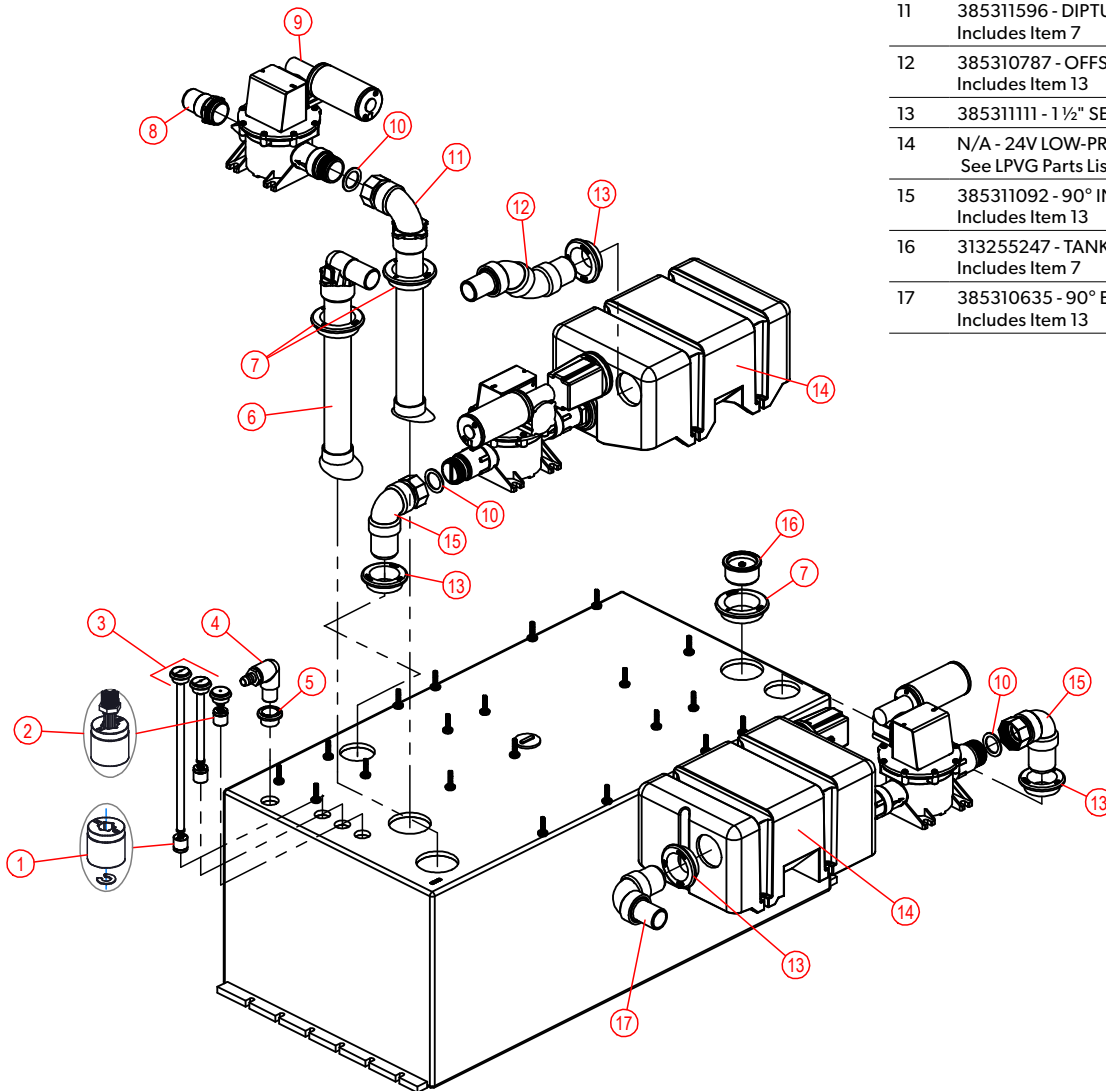

PARTS LIST: 4053 HOLDING TANK - 322405303

ITEM PART NUMBER & DESCRIPTION

ITEM	PART NUMBER & DESCRIPTION
1	385311103 - TANK LEVEL FLOAT & LOCK RING
2	385230268 - THREADED STEM/FLOAT REPLACEMENT
3	385311962 - TANK LEVEL w/MAT-N-LOCK CONNECTOR
4	385311073 - 5/8" VENT FITTING Includes Item 5
5	385311112 - 3/4" SEALING GROMMET
6	385311573 - DIPTUBE ASSEMBLY w/90° ELBOW Includes Item 7
7	385311110 - 2" SEALING GROMMET
8	385311843 - DISCHARGE PUMP IN/OUTLET FITTING
9	N/A - 24VDC DISCHARGE PUMP See Discharge Pump Parts Listing
10	385311233 - 1 1/2" SLIP SEAL REPLACEMENT
11	385311596 - DIPTUBE ASSY w/90° ELBOW & SLIP NUT Includes Item 7
12	385310787 - OFFSET STRAIGHT INLET FITTING Includes Item 13
13	385311111 - 1 1/2" SEALING GROMMET
14	N/A - 24V LOW-PROFILE VACUUM GENERATOR See LPVG Parts Listing
15	385311092 - 90° INLET ELBOW w/SLIP NUT Includes Item 13
16	313255247 - TANKSAVER Includes Item 7
17	385310635 - 90° ELBOW INLET FITTING Includes Item 13

P/N: 600346981
REV: 03-06/14