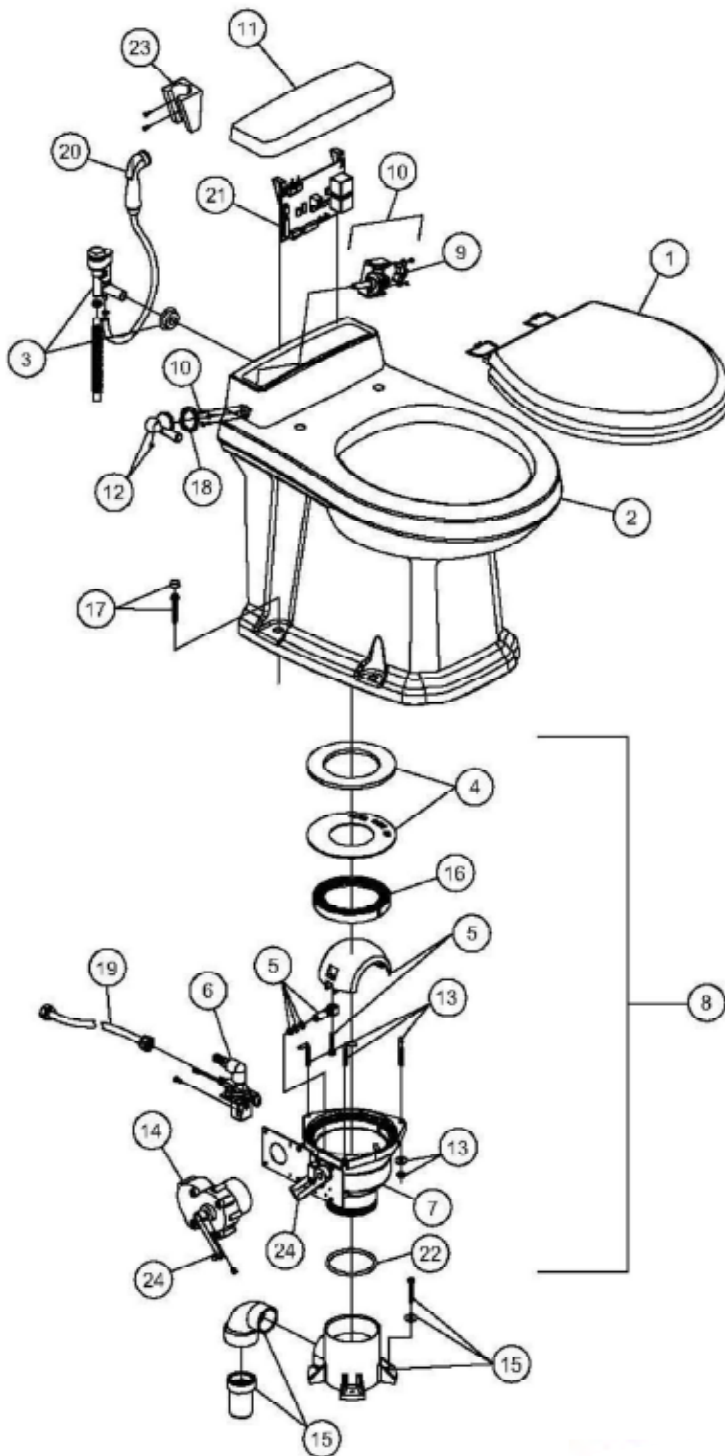

PARTS LIST: 3048 PLUG IN BASE

ITEM	PART NUMBER & DESCRIPTION
1	385344022 - SEAT & COVER HF, WHITE 385344023 - SEAT & COVER HF, BONE 385344024 - SEAT & COVER HF, PLATINUM 385344025 - SEAT & COVER HF, EBONY
2	385310811 - CERAMIC BOWL, WHITE 385310812 - CERAMIC BOWL, BONE 385310867 - CERAMIC BOWL, PLATINUM 385310869 - CERAMIC BOWL, EBONY
3	385310807 - VACUUM BREAKER ASSEMBLY 385310808 - VACUUM BREAKER ASSY-Hand Spray MODEL
4	385311009 - KIT, SEAL PLUG IN BASE
5	385310969 - SHAFT/ HALF BALL KIT 385310971 - SHAFT/HALF BALL KIT EBONY
6	385310821 - WATER VALVE w/MOUNTING SCREWS (12VDC) 385310845 - WATER VALVE w/MOUNTING SCREWS (24VDC)
7	385311052 - BASE 304B PLUG IN 12&24VDC
8	385311054 - COMPLETE BASE ASSY 12VDC 385311055 - COMPLETE BASE ASSY 24VDC Excludes Item 15
9	385310965 - KIT, ROCKER SWITCH w/CABLE
10	385310964 - FLUSH CONTROL ASSY Includes Cable
11	385310851 - ACCESS COVER, WHITE 385310852 - ACCESS COVER, BONE 385310864 - ACCESS COVER, PLATINUM 385310866 - ACCESS COVER, EBONY
12	385311141 - FLUSH HANDLE, NICKEL 385310962 - FLUSH HANDLE WITH SET SCREW, CHROME 385310963 - FLUSH HANDLE WITH SET SCREW, GOLD
13	385311011 - L- BOLTS/NUTS /WASH/PLUG IN BASE
14	385310822 - MOTOR & MOUNTING HARDWARE (12VDC) 385310846 - MOTOR & MOUNTING HARDWARE (24VDC)
15	385311056 - ADAPTER 48 PLUG IN
16	385311292 - KIT, BASE RING INSERT
17	385310813 - CERAMIC BOWL MOUNTING KIT, CHROME 385310814 - CERAMIC BOWL MOUNTING KIT, GOLD
18	600344695 - WASHER, FLUSH HANDLE
19	385311018 - SUPPLY HOSE
20	385310809 - HAND SPRAY; WHITE, BONE, PLATINUM 385310873 - HAND SPRAY; EBONY
21	385310888 - CONTROL MODULE KIT - 12VDC (Vacuum Models) 385310890 - CONTROL MODULE KIT - 24VDC (Vacuum Models)
22	385311294 - KIT, O'RING PLUG-IN BASE
23	385311131 - SPRAY BRACKET, CHROME 385311125 - SPRAY BRACKET, EBONY Includes Screws
24	385311417 - KIT, BASE DRIVE ARMS
N/S	385310854 - ACCESS COVER MOUNTING KIT

P/N: 600344849
REV: 07/08

**OBSOLETE FINISHED GOOD;
PARTS MAY STILL BE AVAILABLE**