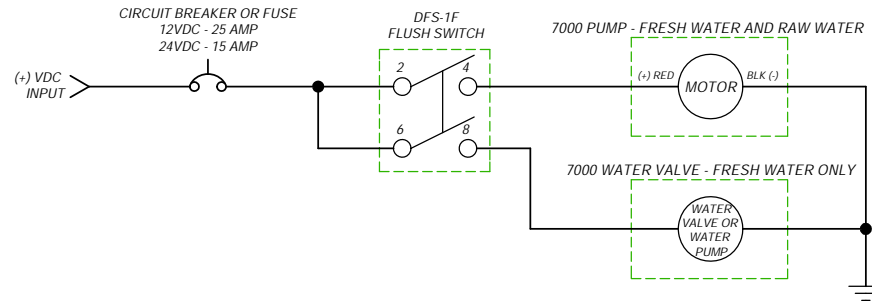

PARTS LIST: 7225 MODEL

7000 SERIES FRESH/RAW WATER WIRING DIAGRAM - WITHOUT TANK FULL RELAY