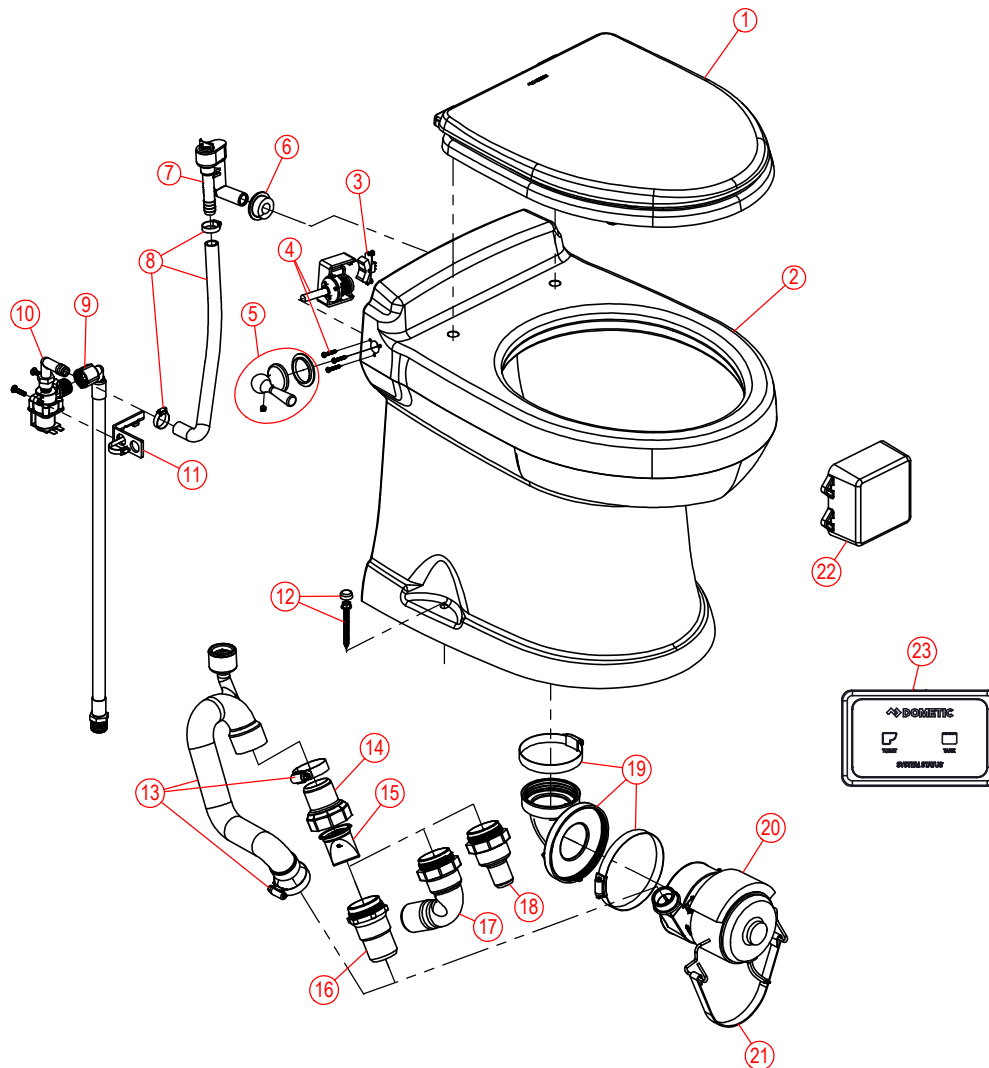

ITEM PART NUMBER & DESCRIPTION

11	385311705 - WATER VALVE MOUNTING BREAKER KIT
12	385311022 - BOWL MOUNTING HARDWARE
13	385311778 - DISCHARGE TUBE KIT, Includes Anti-Siphon Valve
14	385880070 - DISCHARGE TUBE VALVE ADAPTER
15	385311620 - 1 1/2" CHECK VALVE
16	385311315 - 1 1/2" VALVE ADAPTER
17	385880071 - 1 1/2" VALVE ADAPTER ELBOW
18	385880072 - 1" VALVE ADAPTER
19	385880067 - BOWL OUTLET ELBOW
20	385880068 - MOTOR/MACERATOR ASSY - 12VDC 385880069 - MOTOR/MACERATOR ASSY - 24VDC
21	385311779 - MACERATOR PUMP MOUNTING STRAP
22	385880085 - CONTROL MODULE 12/24VDC (DBL)
23*	313722000 - DOMETIC MASTERFLUSH STATUS PNL-BLK
N/S	385311781 - FLUSH SWITCH WIRE HARNESS-8700 SERIES

*Optional Accessories Sold Separately & Not Included Or Provided With Every Model

P/N: 600347065
REV: 03-08/17