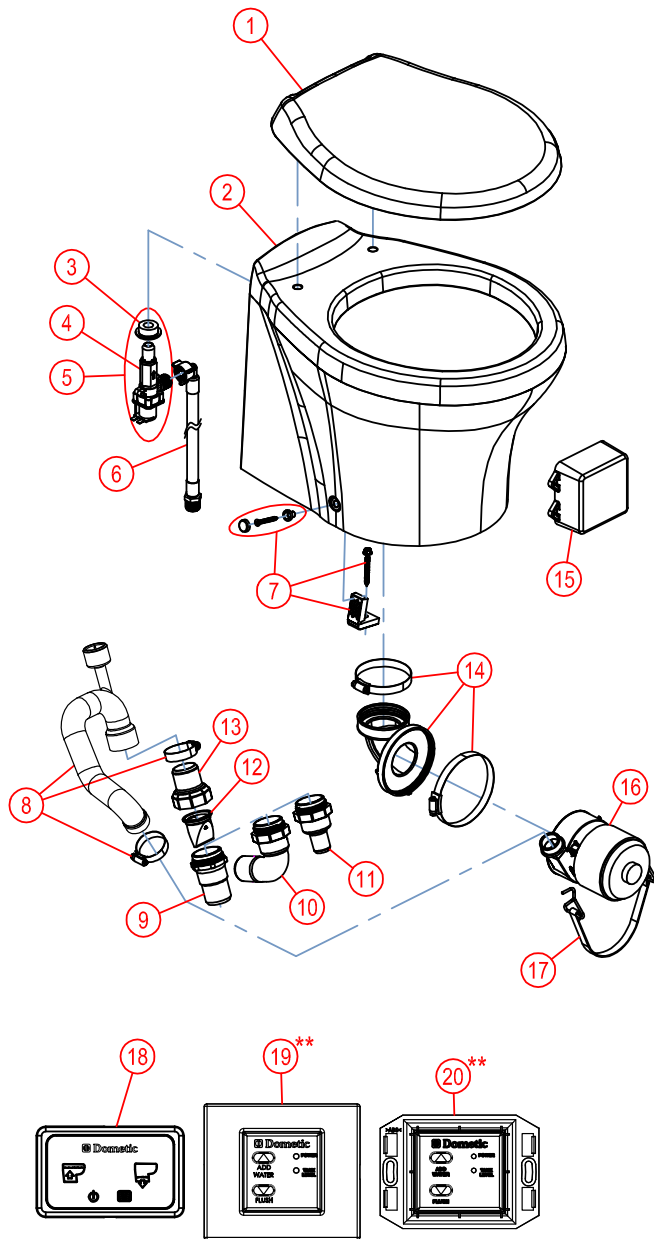

PARTS LIST: 8600 LOW PROFILE SERIES

ITEM PART NUMBER & DESCRIPTION

1	385311618 - SEAT/COVER SLOW CLOSE - WHITE 385311619 - SEAT/COVER SLOW CLOSE - BONE
2	385311768 - 8600 SHORT SERIES BOWL KIT - WHITE 385311769 - 8600 SHORT SERIES BOWL KIT - BONE
3	385311164 - 1/2" SEALING GROMMET
4	385880073 - CHECKVALVE REPLACEMENT
5	385880074 - WATER VALVE KIT - 12VDC, Includes Item 3 & 4 385880075 - WATER VALVE KIT - 24VDC, Includes Item 3 & 4
6	385311547 - WATER SUPPLY HOSE REPLACEMENT
7	385311463 - BOWL MOUNTING HARDWARE KIT
8	385880065 - DISCHARGE TUBE - SHORT SERIES Includes Antisiphon Valve
9	385311315 - 1-1/2" VALVE ADAPTER
10	385880071 - 1-1/2" VALVE ADAPTER ELBOW
11	385880072 - 1" VALVE ADAPTER
12	385311620 - 1 1/2" CHECK VALVE
13	385880070 - DISCHARGE TUBE VALVE ADAPTER
14	385880067 - BOWL OUTLET ELBOW
15	385880085 - CONTROL MODULE 12/24VDC (DBL)
16	385880068 - MOTOR/MACERATOR ASSY - 12VDC 385880069 - MOTOR/MACERATOR ASSY - 24VDC
17	385880083 - MOTOR/MAC MOUNTING STRAP
18	313600021 - DOMETIC TOUCHPAD FLUSH SWITCH - WHITE 313600022 - DOMETIC TOUCHPAD FLUSH SWITCH - BLACK
19*	313409010 - DOMETIC FLUSH CONTROL - STD GRAY 313409020 - DOMETIC FLUSH CONTROL - STD WHITE
20*	313409030 - DOMETIC FLUSH CONTROL - PLAYBUS GRAY
N/S	385880082 - DOMETIC TOUCHPAD FLUSH SWITCH CABLE
N/S	385880081 - VIMAR/GEWISS FLUSH SWITCH WIRE HARNESS

*Optional Accessories Sold Separately & Not Included With Every Model

P/N: 600346483
REV: 03-06/14