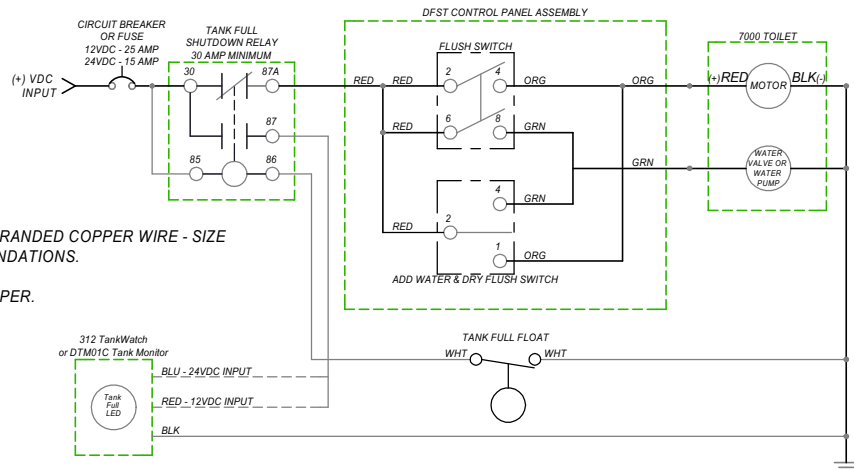

7000 SERIES FRESH WATER WIRING DIAGRAM - WITH TANK FULL RELAY

HEAVY LINES REPRESENT 14 GA. OR LARGER STRANDED COPPER WIRE - SIZE TO BE DETERMINED BASED ON ABYC RECOMMENDATIONS.

ALL OTHER WIRE CAN BE 18 GA. STRANDED COPPER.

NOTE:
DEUTSCH/AMP PLUGS AND RECEPTACLES ARE OPTIONAL ELECTRICAL CONNECTORS ON VARIOUS PRODUCT MODELS. YOUR INSTALLED MODEL MAY OR MAY NOT HAVE DEUTSCH/AMP ELECTRICAL CONNECTORS.
OEM SUPPLIED WIRING CAN ALSO VARY IN COLOR.