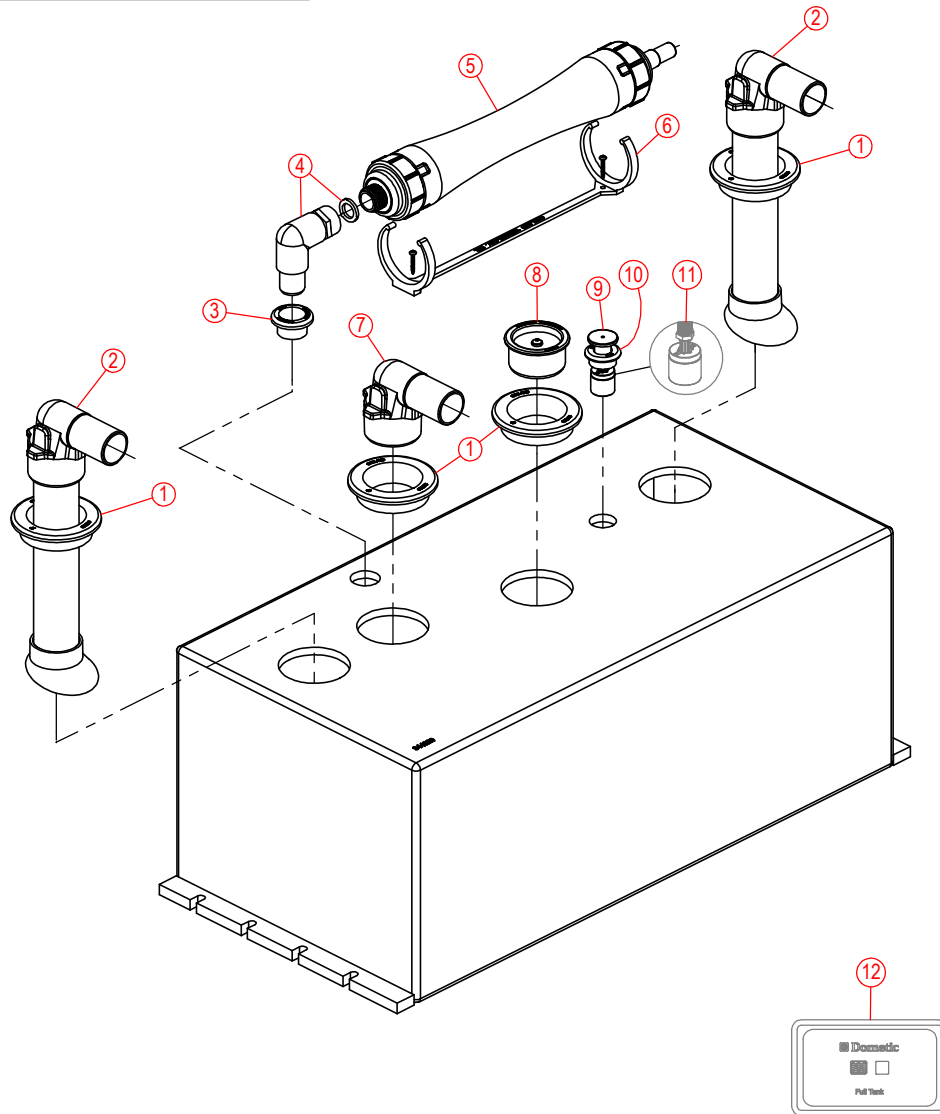

PARTS LIST: 4020 HOLDING TANK - 322402021

ITEM	PART NUMBER & DESCRIPTION
1	385311110 - 2" SEALING GROMMET
2	385311573 - DIPTUBE ASSY w/90° ELBOW Includes Item 1
3	385311112 - 3/4" SEALING GROMMET
4	385311091 - 3/4" VENT FILTER ELBOW FITTING Includes Item 3
5	309311002 - VENT FILTER REPLACEMENT CARTRIDGE Order Kit 385312060 for Replacement Fittings
6	385311106 - VENT FILTER MOUNTING BRACKET Includes Mounting Hardware
7	385311608 - 1 1/2" INLET ELBOW FITTING Includes Item 1
8	313255247 - TANKSAVER Includes Item 1
9	385311859 - TANK FULL LEVEL Includes Item 10 & Special Wiring
10	385311164 - 1/2" SEALING GROMMET
11	385230268 - THREADED STEM/FLOAT REPLACEMENT
12	313002313 - DTM01 PANEL w/DT CONNECTOR 12/24VDC

P/N: 600347201
REV: 01-06/15