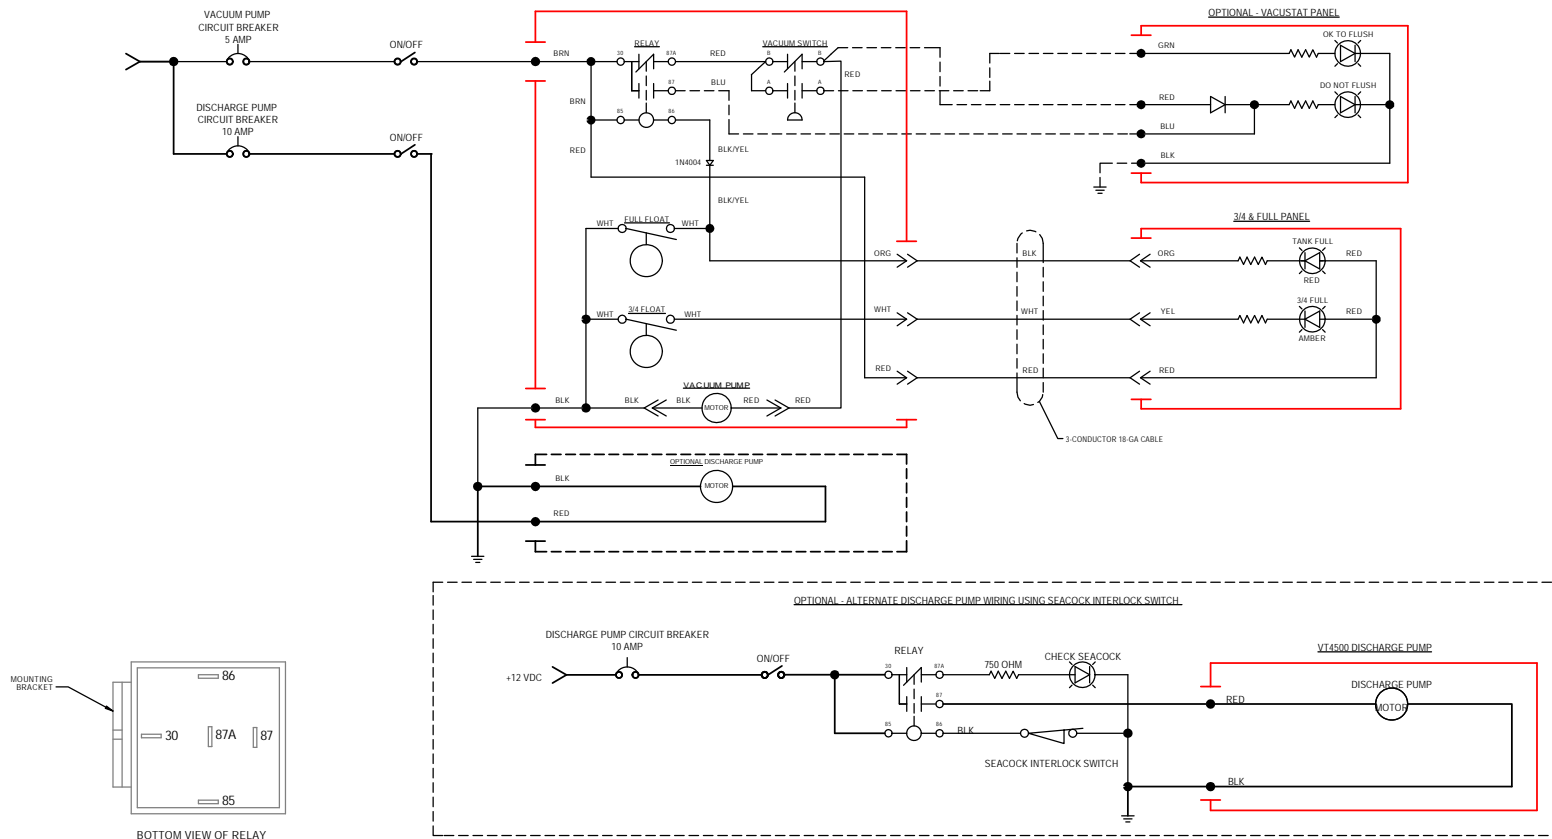

PARTS LIST: VHT4502 - 317704502

VT 4500 SERIES TANK WIRING SCHEMATIC

WIRING DIAGRAM DWG REF.:
346279

P/N: 600347198
REV: 03-06/22

PARTS LIST: VHT4511 - 317704511 & 317734511

ITEM	PART NUMBER & DESCRIPTION
1	385311163 - PUMP MOUNTING HARDWARE
2	N/A - DISCHARGE PUMP See Discharge Pump Parts List
3	385310842 - SHUTDOWN RELAY ASSY - 12VDC
4	385311420 - VACCUUM SWITCH COVER - BLACK
5	385311436 - VACUUM SWITCH ASSEMBLY Includes Item 4
6	385311111 - 1 1/2" SEALING GROMMET
7	385311164 - 1/2" SEALING GROMMET
8	385311450 - AIR PUMP w/MOTOR, COMPLETE
8A	385311040 - AIR PUMP VALVE REPLACEMENT KIT
8B	385311442 - ECCENTRIC KIT
8C	385311440 - AIR PUMP BODY REPLACEMENT KIT Includes Item 6A
8D	385311438 - MOTOR MOUNTING ASSEMBLY Includes Items 4B & 4E
8E	385311439 - MOTOR REPLACEMENT KIT

ITEM	PART NUMBER & DESCRIPTION
9	385312125 - AIR PUMP CHECK VALVE Includes hose clamps
10	385310635 - 1 1/2" INLET ELBOW FITTING Includes Item 4
11	385311315 - 1 1/2" PUMP OUTLET FITTING
12	385310076 - 1 1/2" CHECK VALVE KIT, 2pcs per Kit
13	385311316 - 1 1/2" CHECK VALVE ADAPTER FITTING
14	385311455 - VHT4511 DISCHARGE ELBOW Includes Item 14
15	385311233 - 1 1/2" SLIP SEAL REPLACEMENT
16	385311444 - VHT4511 DISCHARGE ASSY FITTING Includes Item 16
17	385311110 - 2" SEALING GROMMET
18	385312061 - TANK LEVELS - 3-QTR/FULL SLIP TERMINAL Includes Item 5
19	385311103 - TANK LEVEL FLOAT & LOCK RING
20	385311437 - TANK MOUNTING BRACKET, 1 per Kit Includes Mounting Hardware
21	385311443 - 3-QTR/FULL TANK LEVEL PANEL & HARNESS