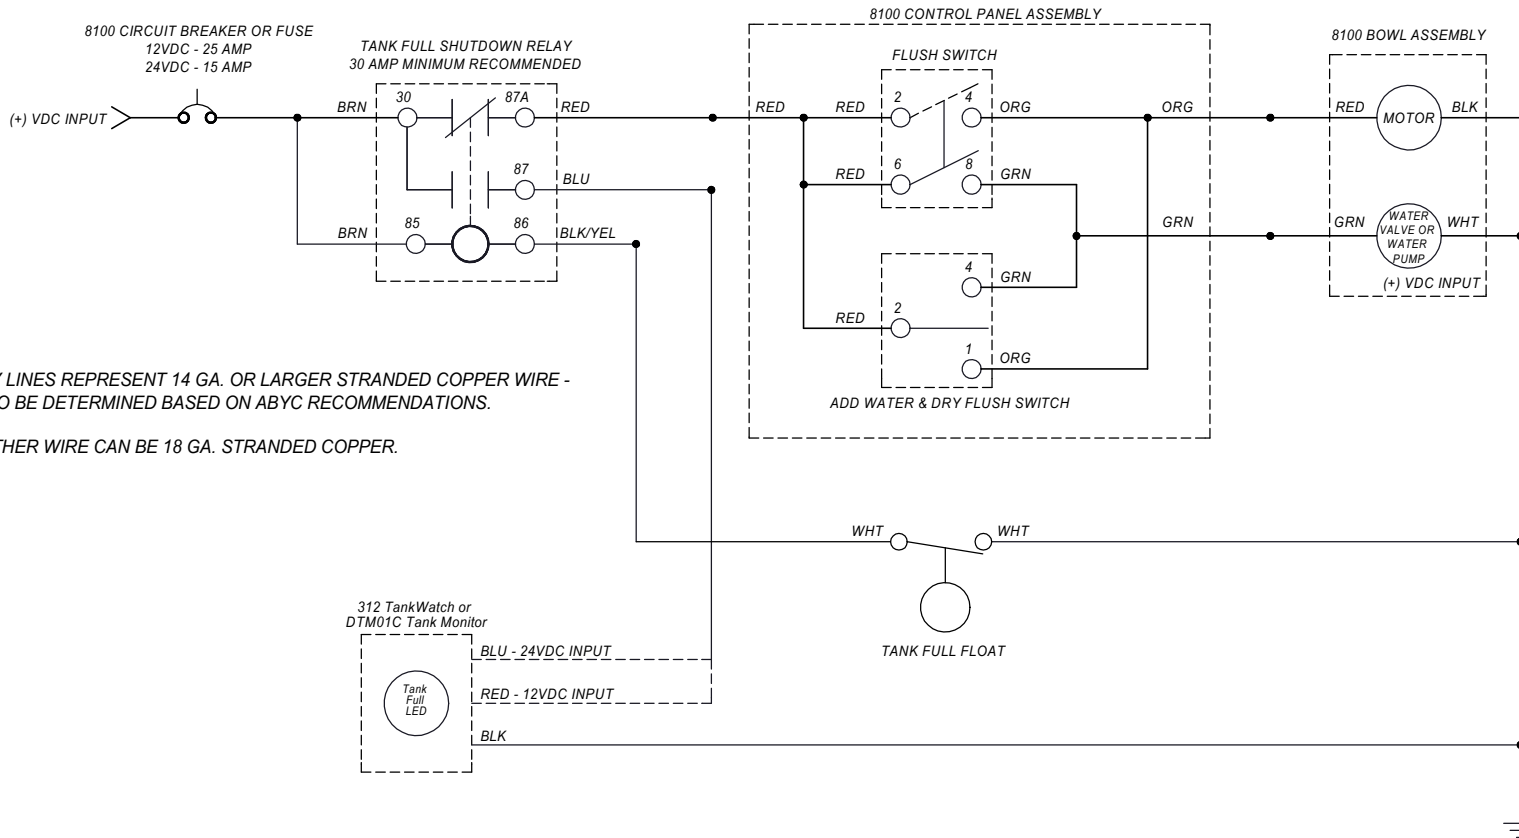

PARTS LIST: 8140 TALL MASTERFLUSH TOILET

WIRING DIAGRAM - WITH TANK FULL RELAY

HEAVY LINES REPRESENT 14 GA. OR LARGER STRANDED COPPER WIRE - SIZE TO BE DETERMINED BASED ON ABYC RECOMMENDATIONS.

ALL OTHER WIRE CAN BE 18 GA. STRANDED COPPER.

PARTS LIST: 8165 MODEL

ITEM PART NUMBER & DESCRIPTION

1	385311694 - SEAT/COVER WOOD - WHITE Includes Mounting Hardware
2	385880076 - 8900/8100 SHORT SERIES BOWL KIT-WHITE
3	385311164 - 1/2" SEALING GROMMET
4	385312069 - 3/4" BOWL SUPPLY HOSE ADAPTER Includes Item 3
5	385311463 - BOWL MOUNTING HARDWARE KIT
6	385880065 - DISCHARGE TUBE REPLACEMENT KIT Includes Clamps & Antisiphon Valve
7	385880070 - DISCHARGE TUBE VALVE ADAPTER
8	385311620 - 1 1/2" CHECK VALVE

ITEM PART NUMBER & DESCRIPTION

9	385311315 - 1 1/2" PUMP OUTLET FITTING
10	385880072 - 1" VALVE ADAPTER
11	385880067 - BOWL OUTLET ELBOW
12	385880068 - MOTOR/MACERATOR ASSY - 12VDC
13	385880083 - MOTOR/PUMP MOUNTING STRAP
14	385312071 - DOMETIC REMOTE WATER PUMP KIT - 12V Includes Inline Strainer & 3/4" Hose Fittings
15	385311702 - DFST FLUSH SWITCH PANEL