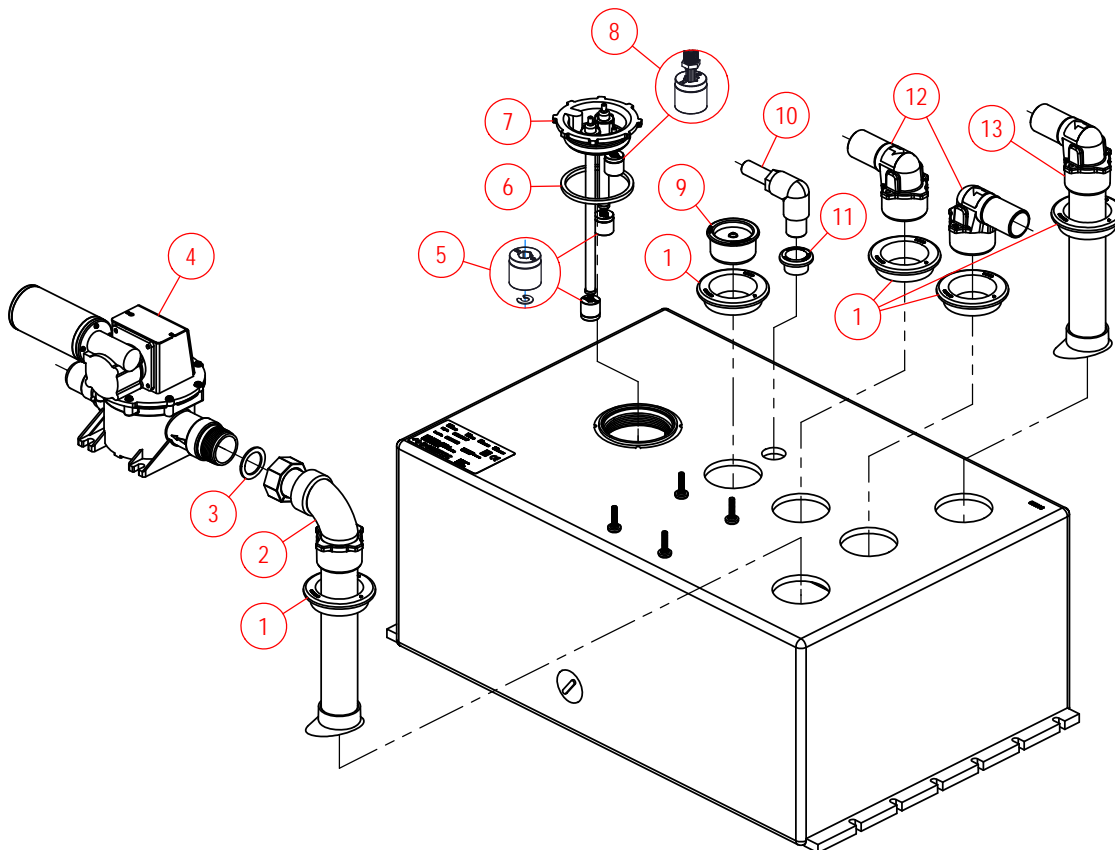

PARTS LIST: 4030 HOLDING TANK - 322403017

ITEM	PART NO	LEGACY NO & DESCRIPTION
1	385311110	385311110 - 2" SEALING GROMMET
2	4471004115	385311596.RPL - DISCHARGE FITTING/SLIP NUT Includes 2" Sealing Grommet & Seal
3	385311233	385311233 - 1 1/2" SLIP SEAL REPLACEMENT
4	N/A	N/A - DISCHARGE PUMP See Discharge Pump Parts List
5	385311103	385311103 - TANK LEVEL FLOAT & LOCK RING
6	385311250	385311250 - TANKWATCH CAP REP'L SEAL
7	9108554404	313000355 - TANKWATCH CAP without VENT Includes Cap Seal
8	385230268	385230268 - THREADED STEM/FLOAT REP'L
9	9108554455	313255247 - TANKSAVER Includes 2" Sealing Grommet
10	385311113	385311113 - 3/4" INLET ELBOW FITTING Includes Sealing Grommet
11	385311112	385311112 - 3/4" SEALING GROMMET
12	385311608	385311608 - 1 1/2" INLET ELBOW FITTING Includes Sealing Grommet
13	385311573	385311573 - DISCHARGE FITTING w/90° ELBOW Includes 2" Sealing Grommet

P/N: 600346342
REV: 02-07/21