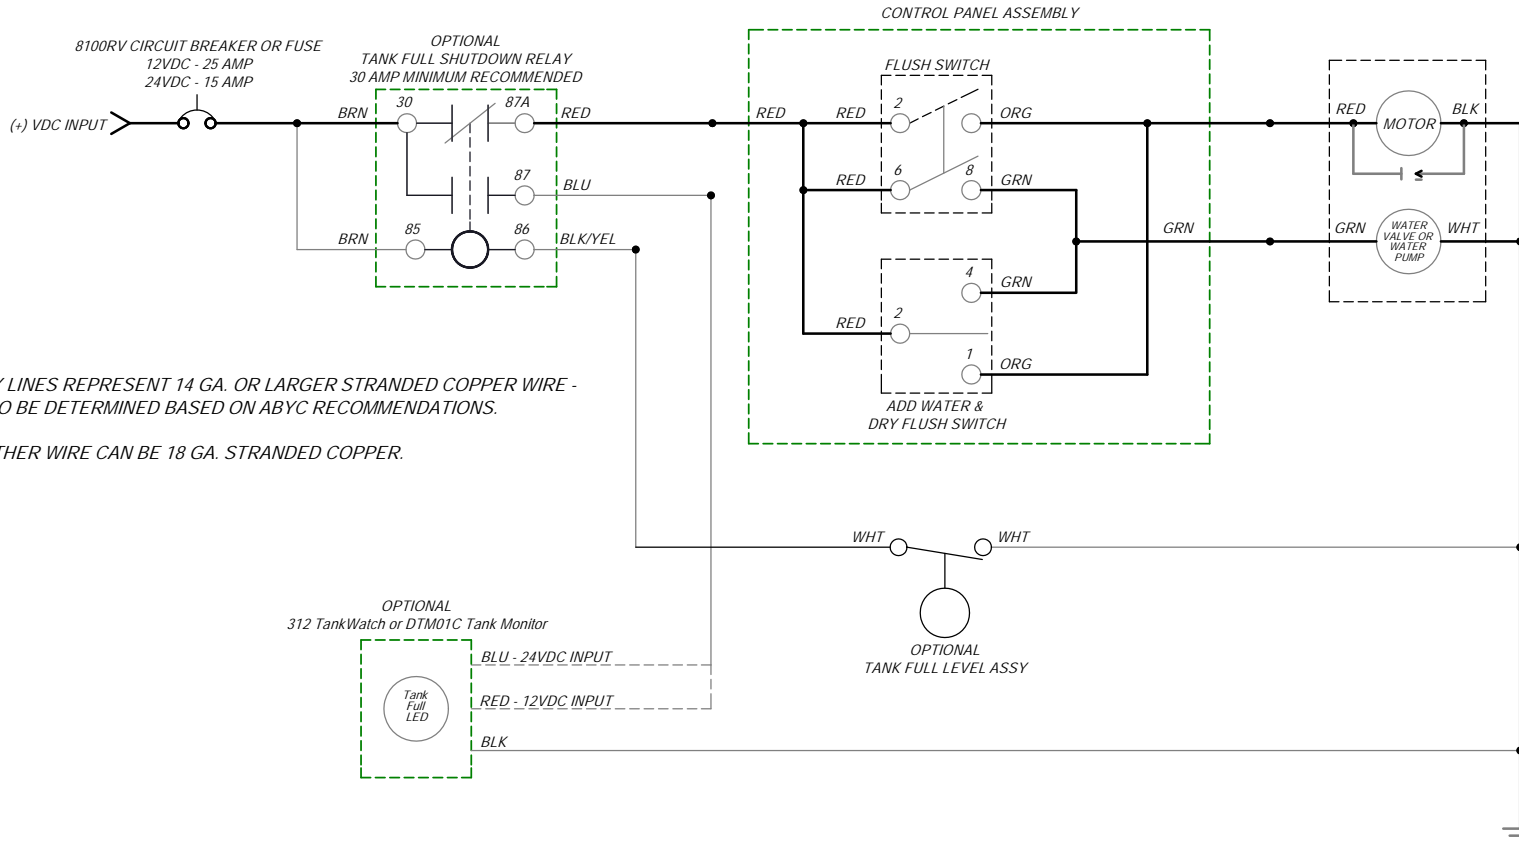

PARTS LIST: 8649 MASTERFLUSH TOILET - 304864910 & 304864911

WIRING DIAGRAM WITH TANK FULL SHUTDOWN OPTION

HEAVY LINES REPRESENT 14 GA. OR LARGER STRANDED COPPER WIRE -
SIZE TO BE DETERMINED BASED ON ABYC RECOMMENDATIONS.

ALL OTHER WIRE CAN BE 18 GA. STRANDED COPPER.

P/N: 600347482
REV: 03-04/23

WIRING DIAGRAM DWG REF.:
346612; SHEET 35