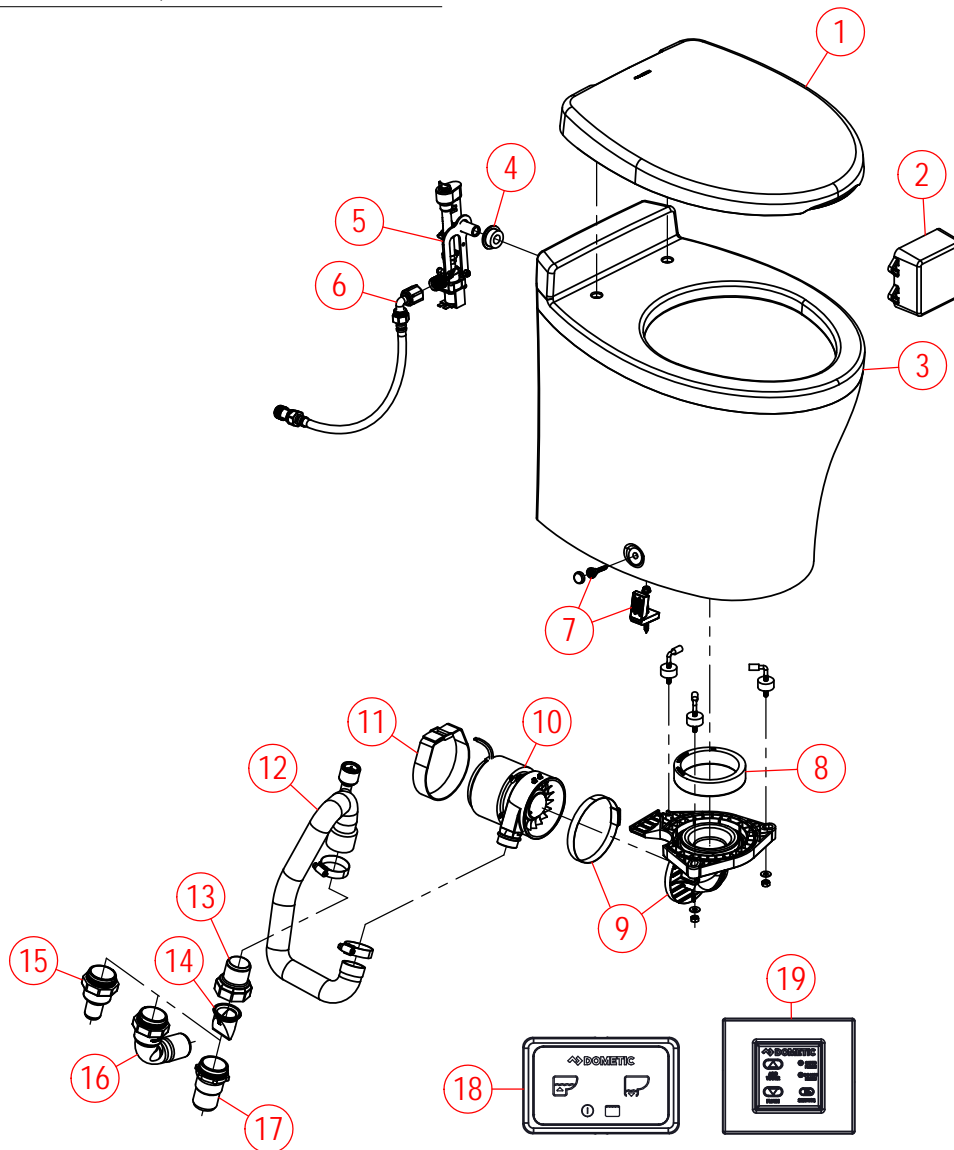

ITEM	PART NO	LEGACY NO & DESCRIPTION
11	385880083	385880083 - MOTOR/PUMP MOUNTING STRAP
12	385312139	385312139 - DISCHARGE TUBE REPLACEMENT KIT Includes Clamps & Anti-Siphon Valve
13	385880070	385880070 - DISCHARGE TUBE VALVE ADAPTER
14	385310076	385310076 - 1 ½" CHECK VALVE KIT. 2pcs per Kit
15	385880072	385880072 - 1" DISCHARGE FITTING
16	385880071	385880071 - 1 ½" ELBOW DISCHARGE FITTING
17	385311315	385311315 - 1 ½" OUTLET FITTING
18	9108554489	313600022 - DOMETIC TOUCHPAD FLUSH SWITCH - BLK Includes Connector Cable Kit 385880082
19	9108782202	313409010 - DOMETIC FLUSH CONTROL - GRAY Includes Connector Cable Kit 385880082

P/N: 600347456
REV: 04-12/23