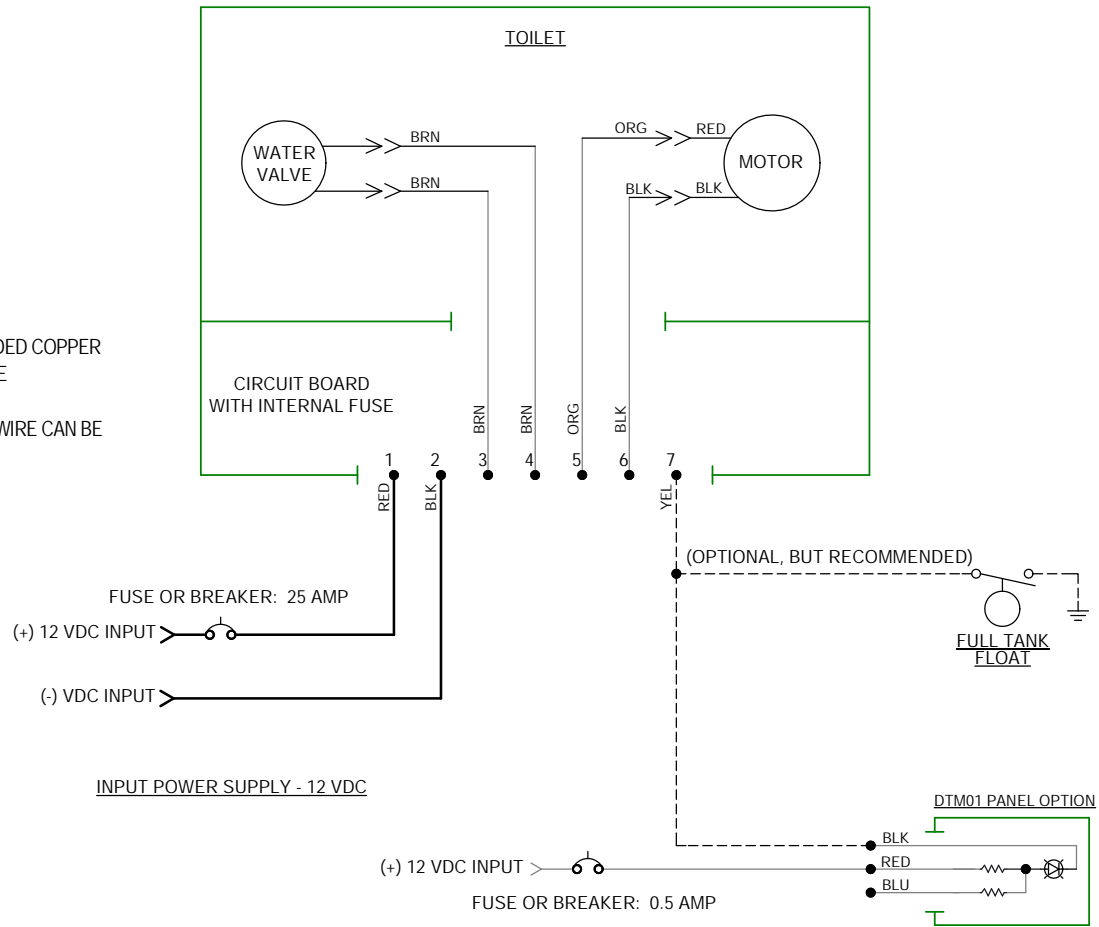

PARTS LIST: 7640 MODEL

NOTES:
-HEAVY LINES REPRESENT STRANDED COPPER WIRE 14 AWG MINIMUM - SIZE TO BE DETERMINED BASED ON RVIA RECOMMENDATIONS. ALL OTHER WIRE CAN BE 18GA STRANDED COPPER WIRE.

P/N: 600347248
REV: 05-07/23

WIRING DIAGRAM DWG REF.:
700340126; page 3.

PARTS LIST: 8120 LOW-PROFILE MASTERFLUSH TOILET

ITEM PART NUMBER & DESCRIPTION

1	385311694 - SEAT/COVER WOOD - WHIT 385311695 - SEAT/COVER WOOD - BONE Includes Mounting Hardware
2	385880076 - 8900/8100 SHORT SERIES BOWL KIT-WHITE 385880077 - 8900/8100 SHORT SERIES BOWL KIT-BONE
3	385311164 - 1/2" SEALING GROMMET
4	385880073 - CHECKVALVE REPLACEMENT
5	385880074 - WATER VALVE KIT - 12VDC 385880075 - WATER VALVE KIT - 24VDC Includes Items 3 & 4
6	385311717 - KIT, 1/2" SWIVEL ELBOW
7	385311463 - BOWL MOUNTING HARDWARE KIT
8	385880065 - DISCHARGE TUBE REPLACEMENT KIT Includes Clamps & Antisiphon Valve
9	385880070 - DISCHARGE TUBE VALVE ADAPTER
10	385311620 - 1 1/2" CHECK VALVE
11	385311315 - 1 1/2" VALVE ADAPTER
12	385880072 - 1" VALVE ADAPTER
13	385880071 - 1 1/2" VALVE ADAPTER ELBOW
14	385880067 - BOWL OUTLET ELBOW
15	385880068 - MOTOR/MACERATOR ASSY - 12VDC 385880069 - MOTOR/MACERATOR ASSY - 24VDC
16	385880083 - MOTOR/PUMP MOUNTING STRAP
17	385311702 - DFST FLUSH SWITCH PANEL
N/S	385311547 - WATER SUPPLY HOSE REPLACEMENT Optional Item; Replaces Item 6

17