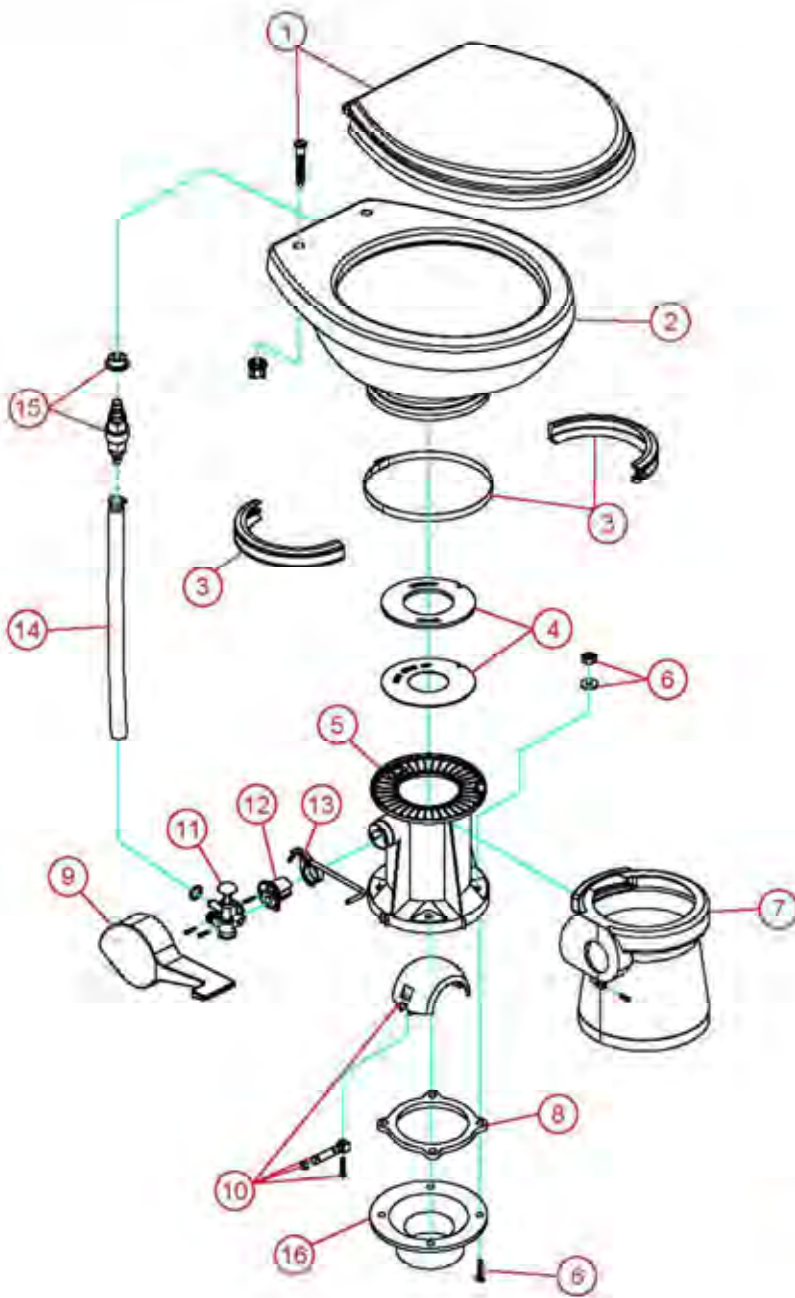

# PARTS LIST: GRAVITY 5010-WHITE