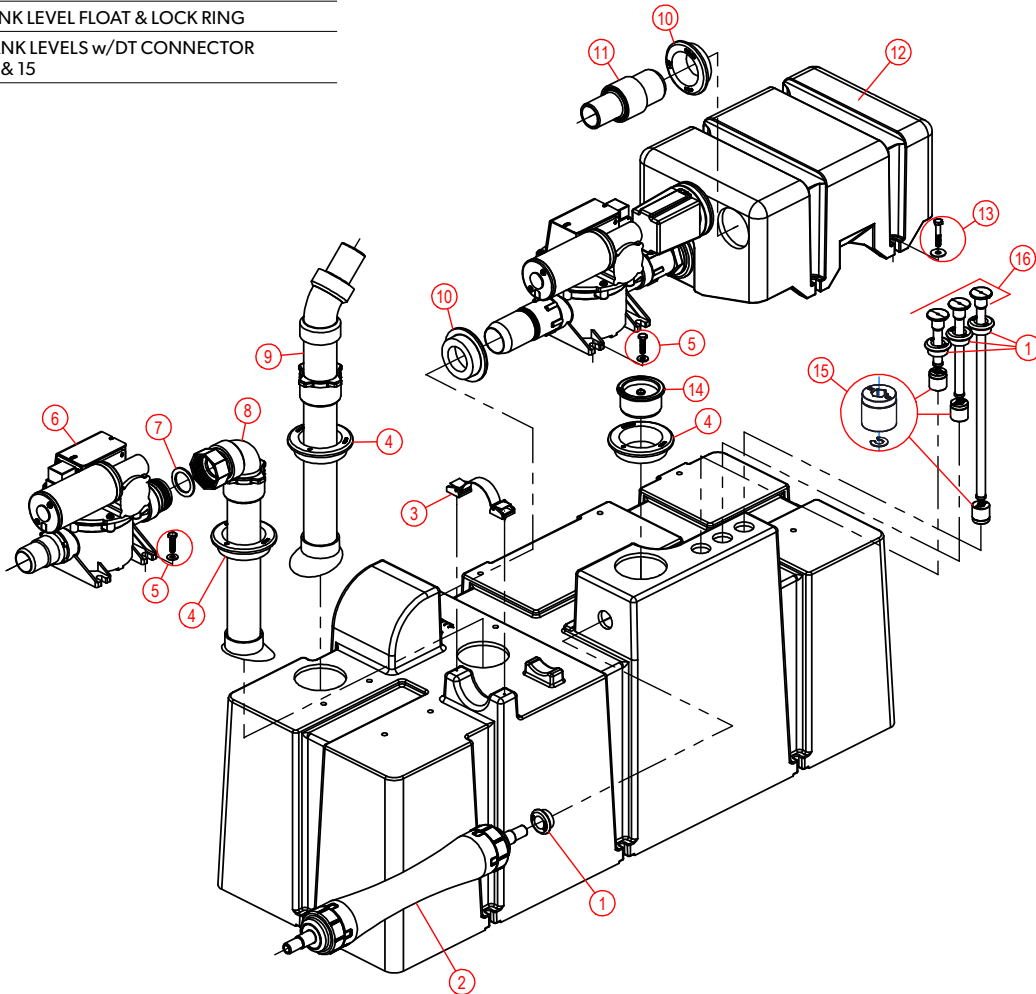

PARTS LIST: 27 GAL HOLDING TANK SYSTEM - 322002711

ITEM	PART NUMBER & DESCRIPTION
1	385311164 - 1/2" SEALING GROMMET
2	309311002 - VENT FILTER REPLACEMENT CARTRIDGE Order Kit 385312060 for Replacement Fittings
3	385310673 - VENT FILTER MOUNTING KIT
4	385311110 - 2" SEALING GROMMET
5	385311163 - PUMP MOUNTING HARDWARE
6	N/A - DISCHARGE PUMP See Discharge Pump Parts List
7	385311233 - 1 1/2" SLIP SEAL REPLACEMENT
8	385311575 - DIPTUBE W/90° ELBOW & SLIP NUT Includes Item 4 & 7
9	385312123 - EXTENDED DIPTUBE w/45° EL Includes Item 4
10	385311111 - 1 1/2" SEALING GROMMET
11	385310690 - STRAIGHT 1 1/2" INLET FITTING Includes Item 10
12	N/A - LOW-PROFILE VACUUM GENERATOR See LPVG Parts List
13	385311162 - VG MOUNTING HARDWARE
14	313255247 - TANKSAVER Includes Item 4
15	385311103 - TANK LEVEL FLOAT & LOCK RING
16	385311978 - TANK LEVELS w/DT CONNECTOR Includes Item 1 & 15

P/N: 600347416
REV: 01-10/17