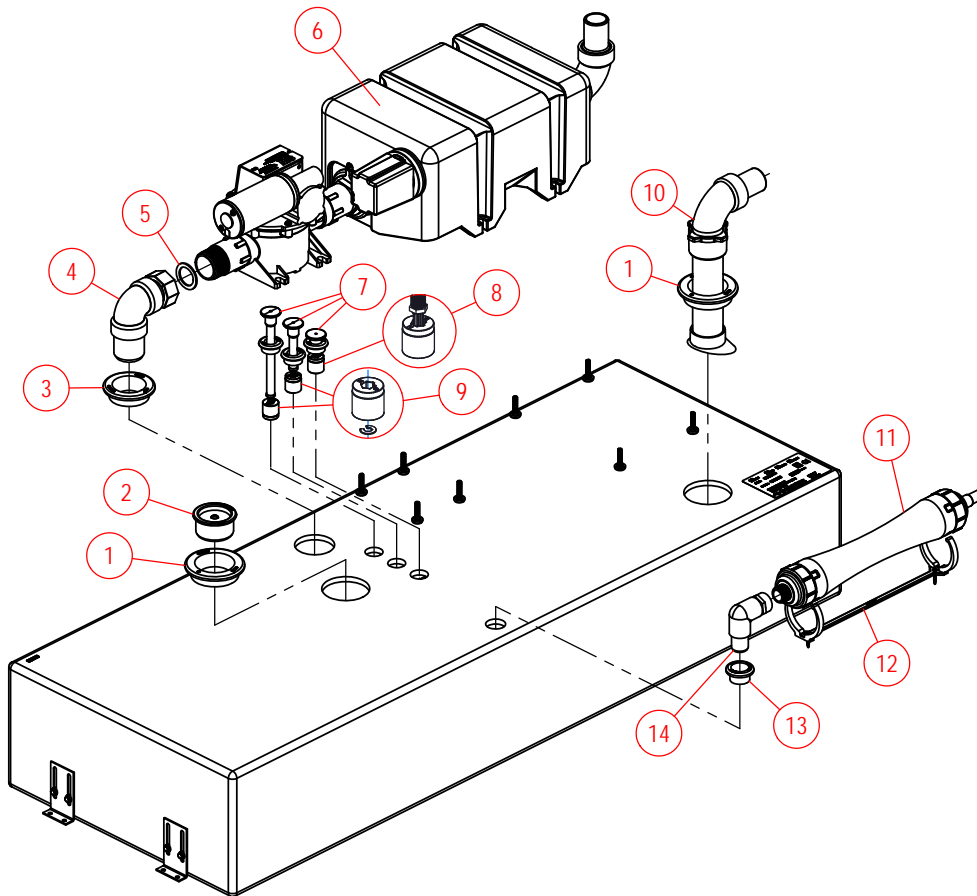

PARTS LIST: 37 GAL HOLDING TANK - 322503701

ITEM	PART NO	LEGACY NO & DESCRIPTION
1	385311110	385311110 - 2" SEALING GROMMET
2	9108554455	313255247 - TANKSAVER Includes 2" Sealing Grommet
3	385311111	385311111 - 1 1/2" SEALING GROMMET
4	385311092	385311092 - 90° INLET ELBOW w/SLIP NUT
5	385311233	385311233 - 1 1/2" SLIP SEAL REPLACEMENT
6	N/A	N/A - LOW PROFILE VG See Low-Profile VG Parts List
7	385311586	385311586 - TANK LEVELS w/DT CONNECTOR Includes Sealing Grommets
8	385230268	385230268 - THREADED STEM/FLOAT REP'L
9	385311103	385311103 - TANK LEVEL FLOAT & LOCK RING
10	385311587	385311587 - DIPTUBE ASSY w/90° EXT'D ELBOW Includes 2" Sealing Grommet
11	9108849515	309311004 - VENT FILTER REPLACEMENT
12	385311106	385311106 - VENT FILTER MOUNTING BRACKET Includes Mounting Hardware
13	385311112	385311112 - 3/4" SEALING GROMMET
14	385311091	385311091 - 3/4" VENT FILTER ELBOW FITTING Includes Sealing Grommet

P/N: 600345968
REV: 03-10/21