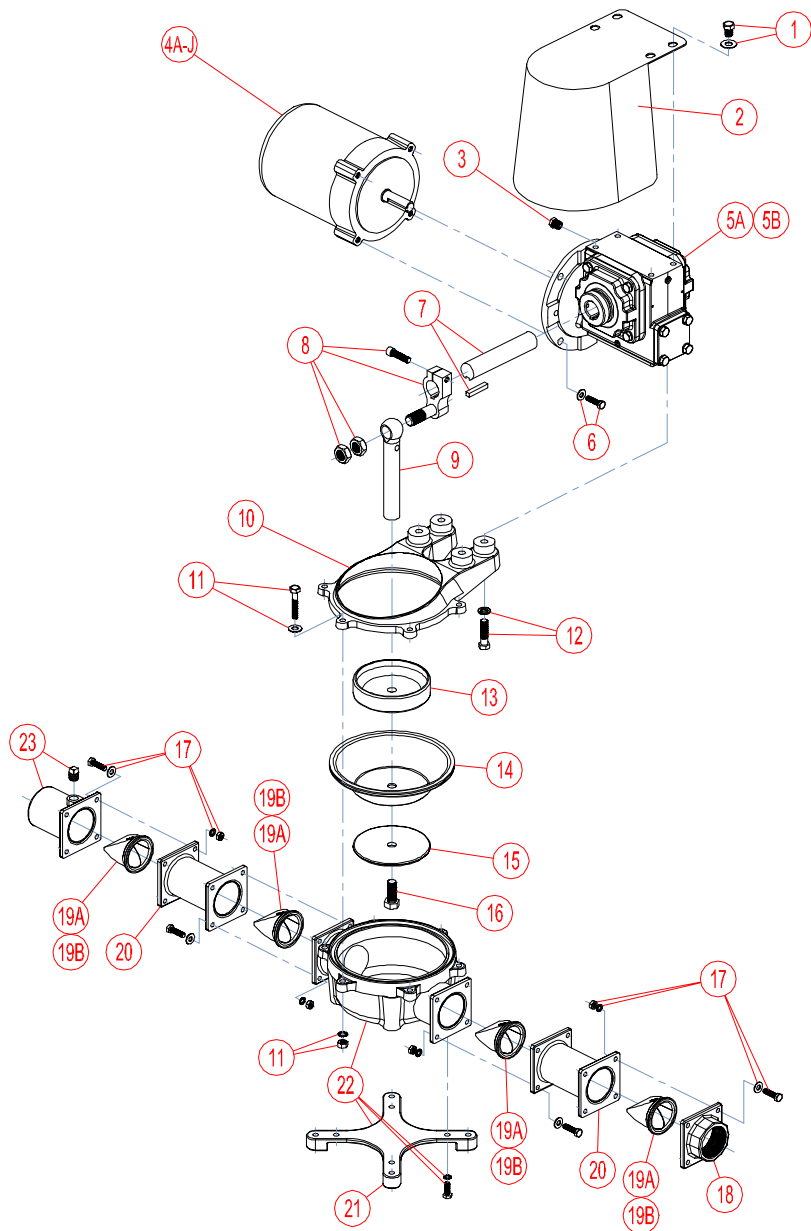

PARTS LIST: M-PUMP MODELS

ITEM	PART NUMBER & DESCRIPTION
1	385311799 - COVER MOUNTING HARDWARE
2	385311800 - COVER Includes Item 1
3	385311801 - VENT
4A	385311802 - MOTOR, 1/2 HP 115 VOLT 60HZ TEFC
4B	385311803 - MOTOR, 1/2 HP 115 VOLT 50HZ TEFC
4C	385311804 - MOTOR, 1/2 HP 115 VOLT 60HZ EX-PROOF
4D	385311805 - MOTOR, 1/2 HP 115 VOLT 50HZ EX-PROOF
4E	385311806 - MOTOR, 1/2 HP 12VDC
4F	385311807 - MOTOR, 1/2 HP 24VDC
4G	385311808 - MOTOR, 3/4 HP 115 VOLT 60HZ TEFC
4H	385311809 - MOTOR, 3/4 HP 115 VOLT 50HZ TEFC
4I	385311810 - MOTOR, 3/4 HP 115 VOLT 60HZ EX-PROOF
4J	385311811 - MOTOR, 3/4 HP 115 VOLT 50HZ EX-PROOF
5A	385311812 - GEAR REDUCER 20:1
5B	385311813 - GEAR REDUCER 30:1
6	385311814 - MOTOR MOUNTING HARDWARE
7	385311815 - OUTPUT SHAFT & KEY
8	385311816 - ECCENTRIC
9	385311817 - CONNECTING ROD
10	385311818 - TOP-CLOSURE
11	385311819 - TOP-CLOSURE MOUNTING HARDWARE
12	385311820 - GEAR REDUCER MOUNTING HARDWARE
13	385311821 - UPPER DIAPHRAGM PLATE
14	385311822 - DIAPHRAGM
15	385311823 - LOWER DIAPHRAGM PLATE
16	385311824 - CONNECTOR ROD SCREW
17	385311825 - VALVE HOUSING MOUNTING HARDWARE
18	385311826 - INLET FLANGE 1 1/2" FEMALE NPT
19A	385311581 - CHECK VALVE - BLACK (4)
19B	385311582 - CHECK VALVE - RED (4)
20	385311827 - VALVE HOUSING
21	385311828 - MOUNTING PLATE & HARDWARE
22	385311829 - PUMP BODY & MOUNTING PLATE Includes Item Hardware
23	385311830 - OUTLET FLANGE 1 1/2" FEMALE NPT & PLUG

P/N: 600346575
REV: 05/11