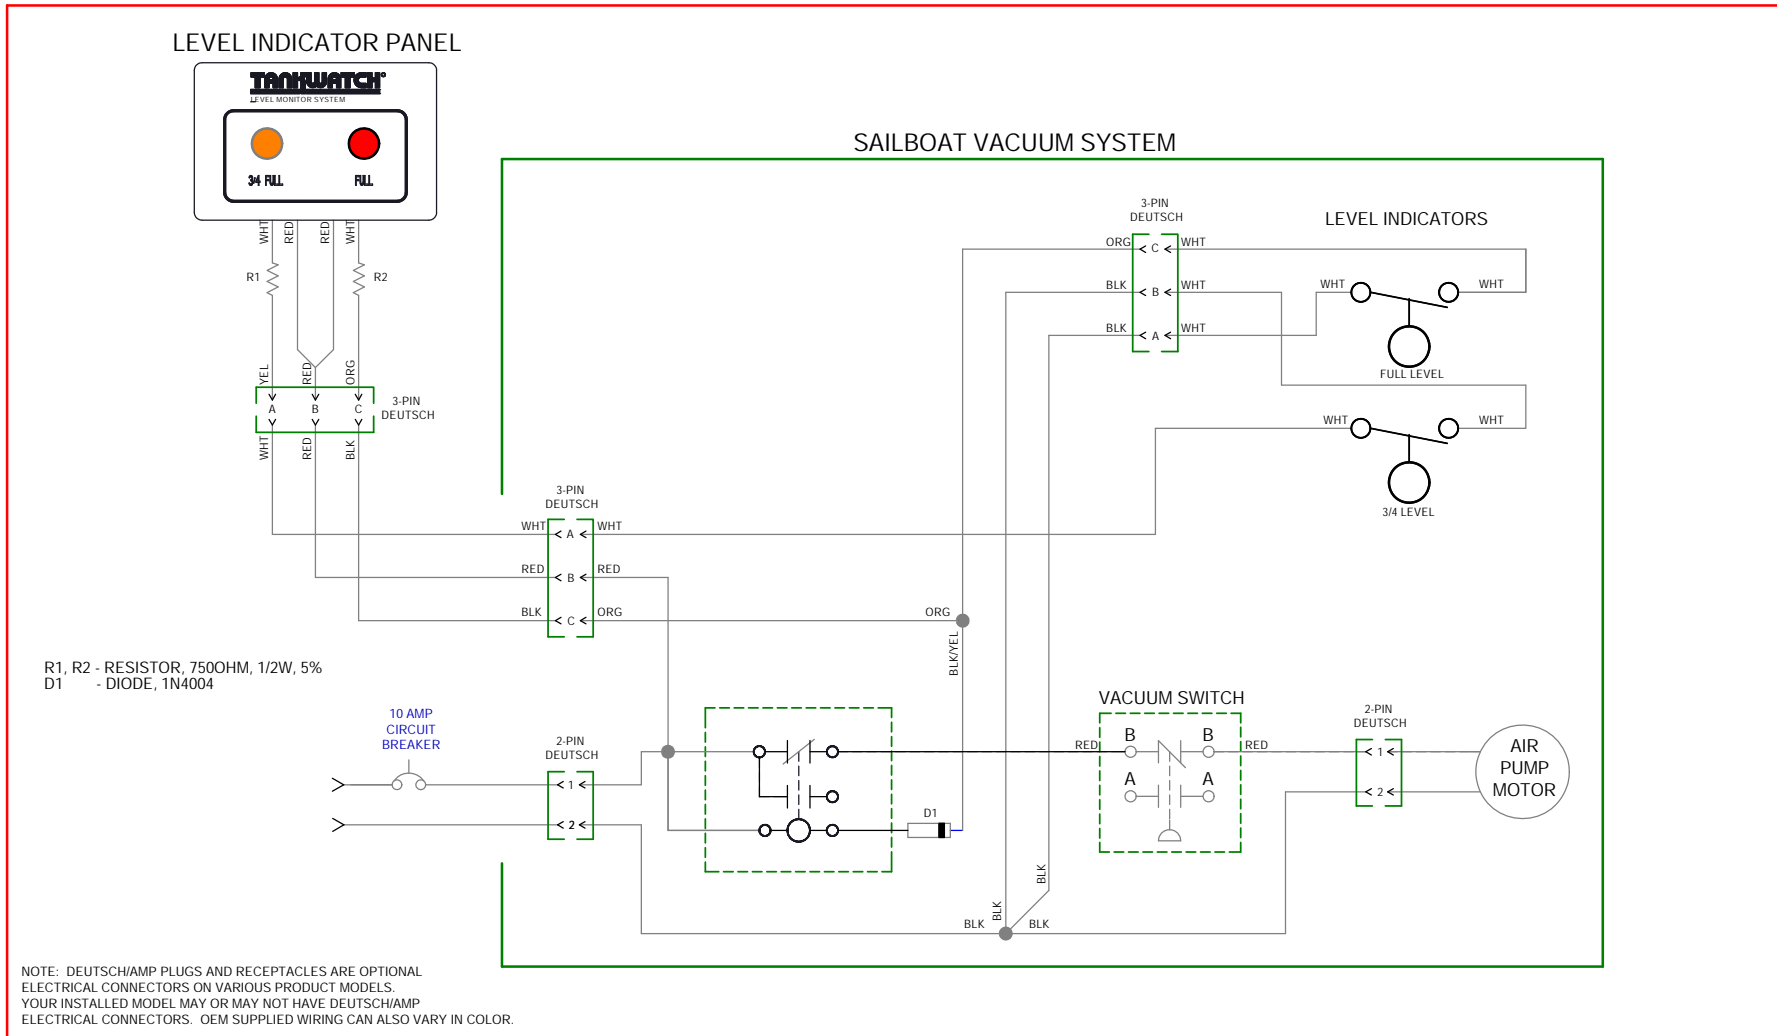

PARTS LIST: VT5200

WIRING DIAGRAM DWG REF.:
346612; SHEET 57

P/N: 600346600
REV: 04-09/23

PARTS LIST: VACUUM GENERATOR II 12 & 24VDC SERIES

ITEM	PART NUMBER & DESCRIPTION
1	385311323 - MOTOR COVER KIT Includes Mounting Screws
2	385311065 - 12VDC REPLACEMENT MOTOR 385311066 - 12VDC REPLACEMENT MOTOR Includes Item 6
3	385311324 - PUMP TOP CLOSURE KIT Includes Mounting Screws
4	385310151 - PUMP REPLACEMENT O'RING KIT
5	385310242 - PUMP ECCENTRIC BUSHING KIT
6	385310644 - PUMP ECCENTRIC KIT Includes Item 5
7	385311226 - Pump Bellows Clamp Kit
8	385311846 - HOSE CLAMP -3-3/4" DIA.
9	385311837 - O-RING, 3.000" x 3.250" x .125 Bulk Kit; 10 per package
10	385310539 - VGII DISCHARGE FITTING Includes Item 9
11	385310540 - VGII VACUUM SWITCH KIT Includes O'rings & 2" Mounting Clamp

ITEM	PART NUMBER & DESCRIPTION
12	385310076 - 1 1/2" CHECK VALVE KIT 2pcs per Package
13	385311272 - 1 1/2" CLOSE NIPPLE FITTING
14	385311163 - PUMP MOUNTING HARDWARE
15	385310635 - 1 1/2" INLET ELBOW FITTING Includes Item 16
16	385311111 - 1 1/2" SEALING GROMMET
17	385311315 - 1 1/2" PUMP OUTLET FITTING
18	385311316 - 1 1/2" CHECK VALVE ADAPTER FITTING
19	385311844 - PUMP BODY REPLACEMENT
20	385230980 - BELLOWS ASSEMBLY REPLACEMENT KIT Includes Item 5 & 6
21	385311215 - VACUUM SWITCH COVER (WHITE)
22	385311318 - TANK MOUNTING SPINDLE KIT 4pcs per Package
N/S	385310774 - COMPLETE VGII PUMP KIT - 12VDC 385310775 - COMPLETE VGII PUMP KIT - 24VDC