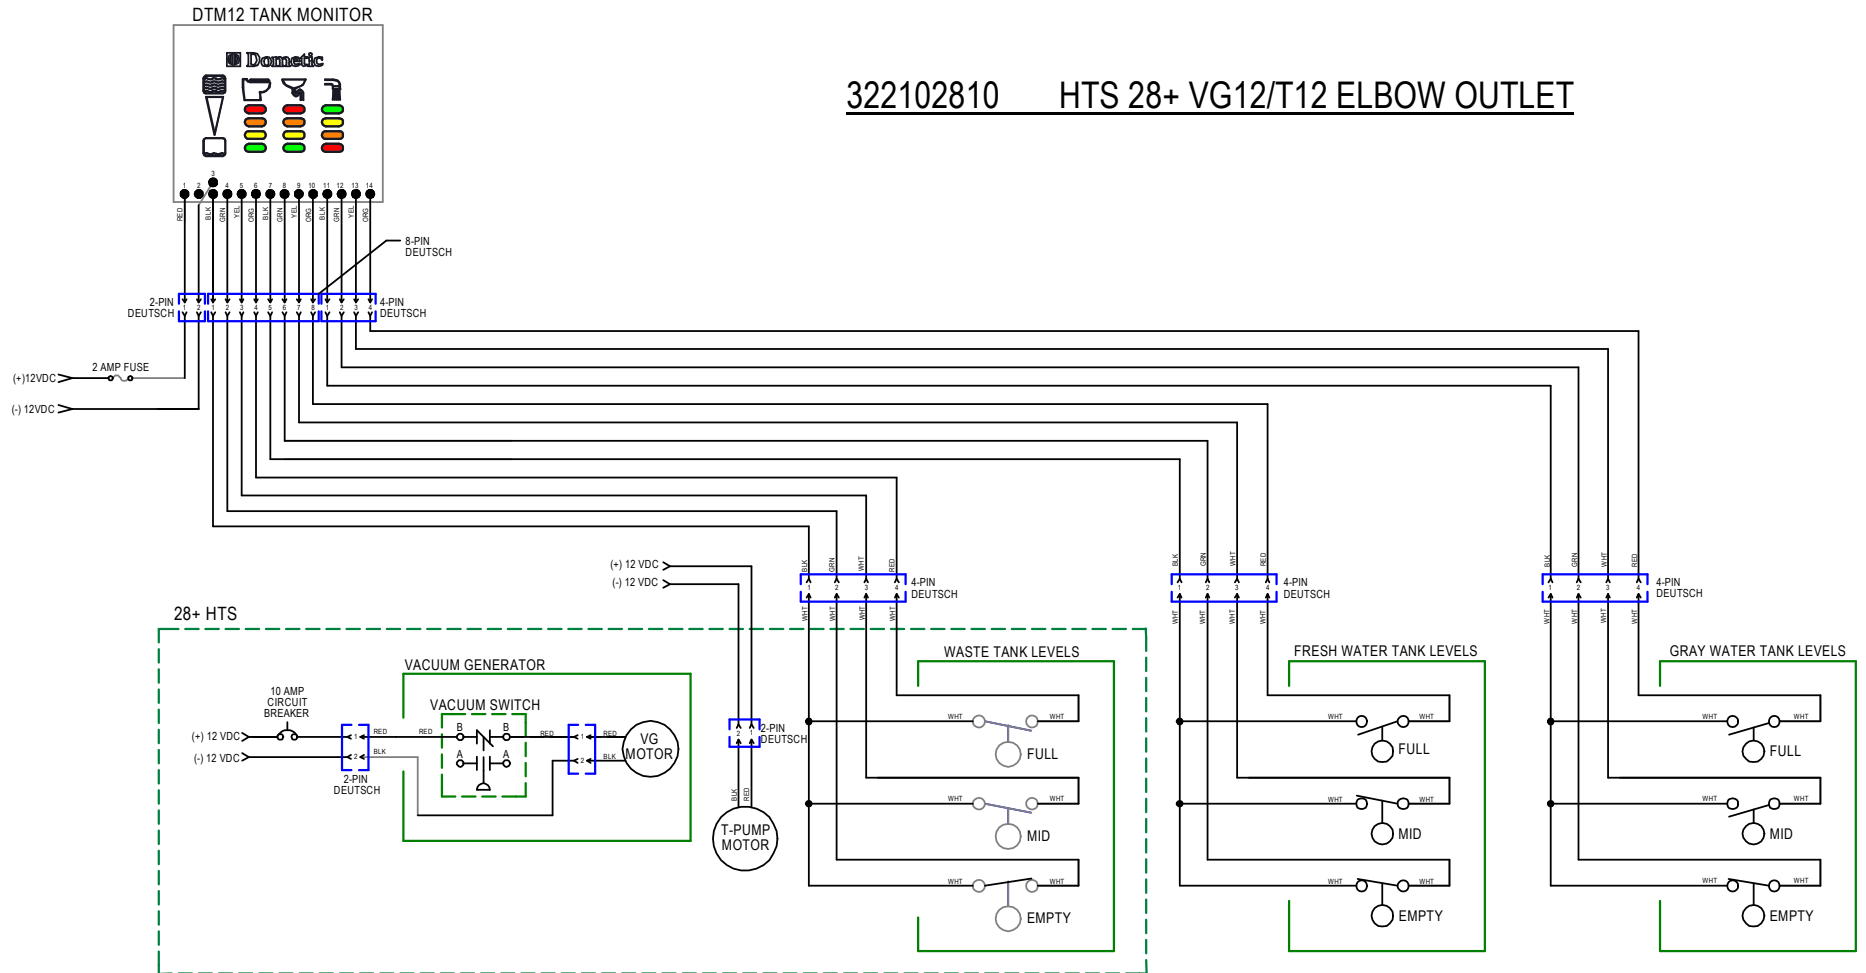

# PARTS LIST: 28+ GAL HOLDING TANK SYSTEM - 322102810

322102810 HTS 28+ VG12/T12 ELBOW OUTLET

WIRING DIAGRAM DWG REF.:  
346612; SHEET 14

P/N: 600345414  
REV: 03-10/15