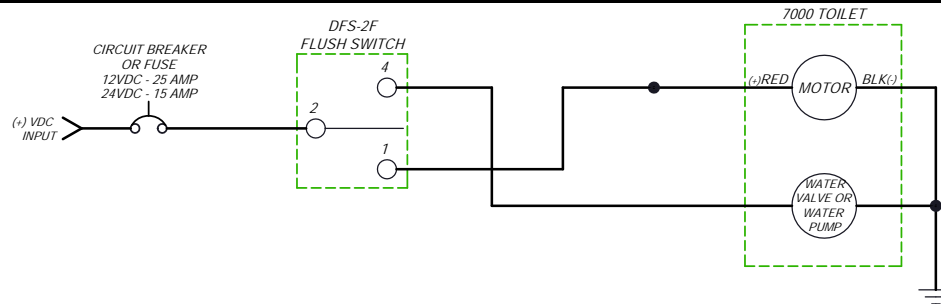

PARTS LIST: PARTS LT, 7120 MODEL

7000 SERIES FRESH WATER WIRING DIAGRAM - WITHOUT TANK FULL RELAY