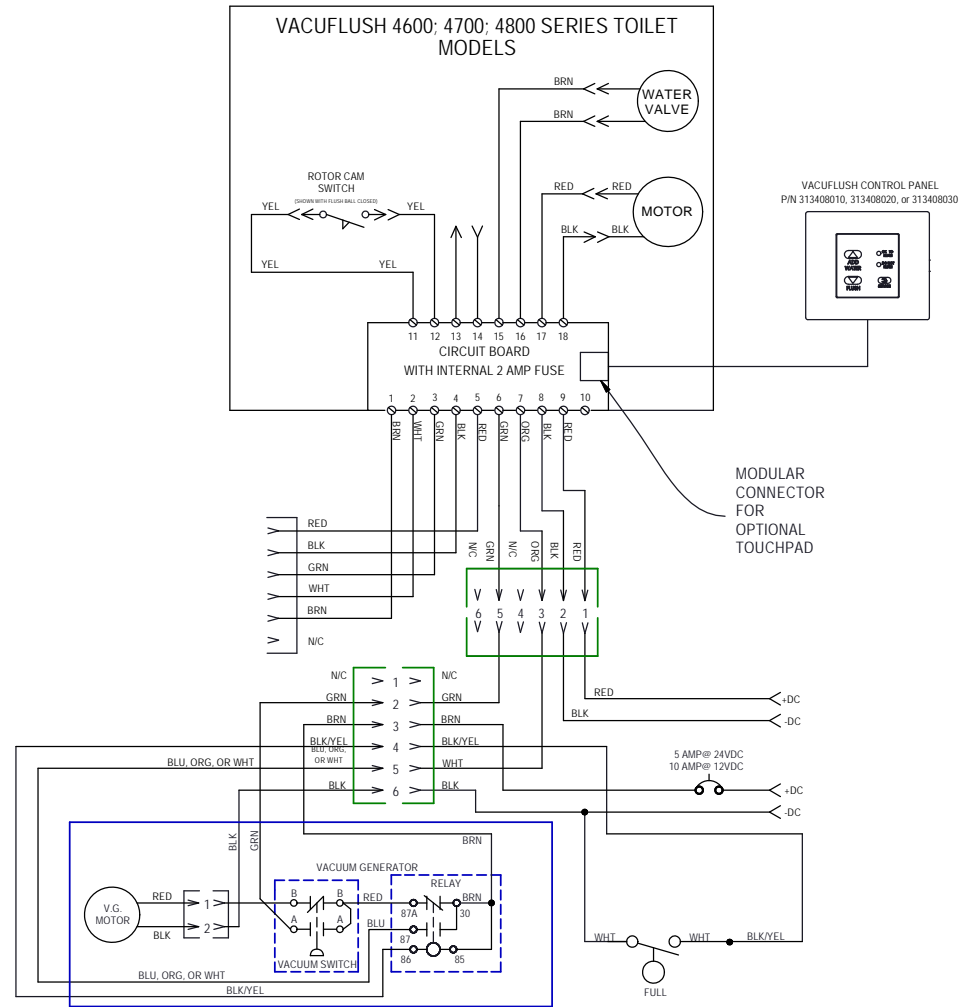

PARTS LIST: 4848 MODEL

NOTE: DEUTSCH/AMP PLUGS AND RECEPTACLES ARE OPTIONAL ELECTRICAL CONNECTORS ON VARIOUS PRODUCT MODELS. YOUR INSTALLED MODEL MAY OR MAY NOT HAVE DEUTSCH/AMP ELECTRICAL CONNECTORS. OEM SUPPLIED WIRING CAN ALSO VARY IN COLOR.

WIRING DIAGRAM DWG REF.:
346612.21

P/N: 600345374
REV: 08-05/23