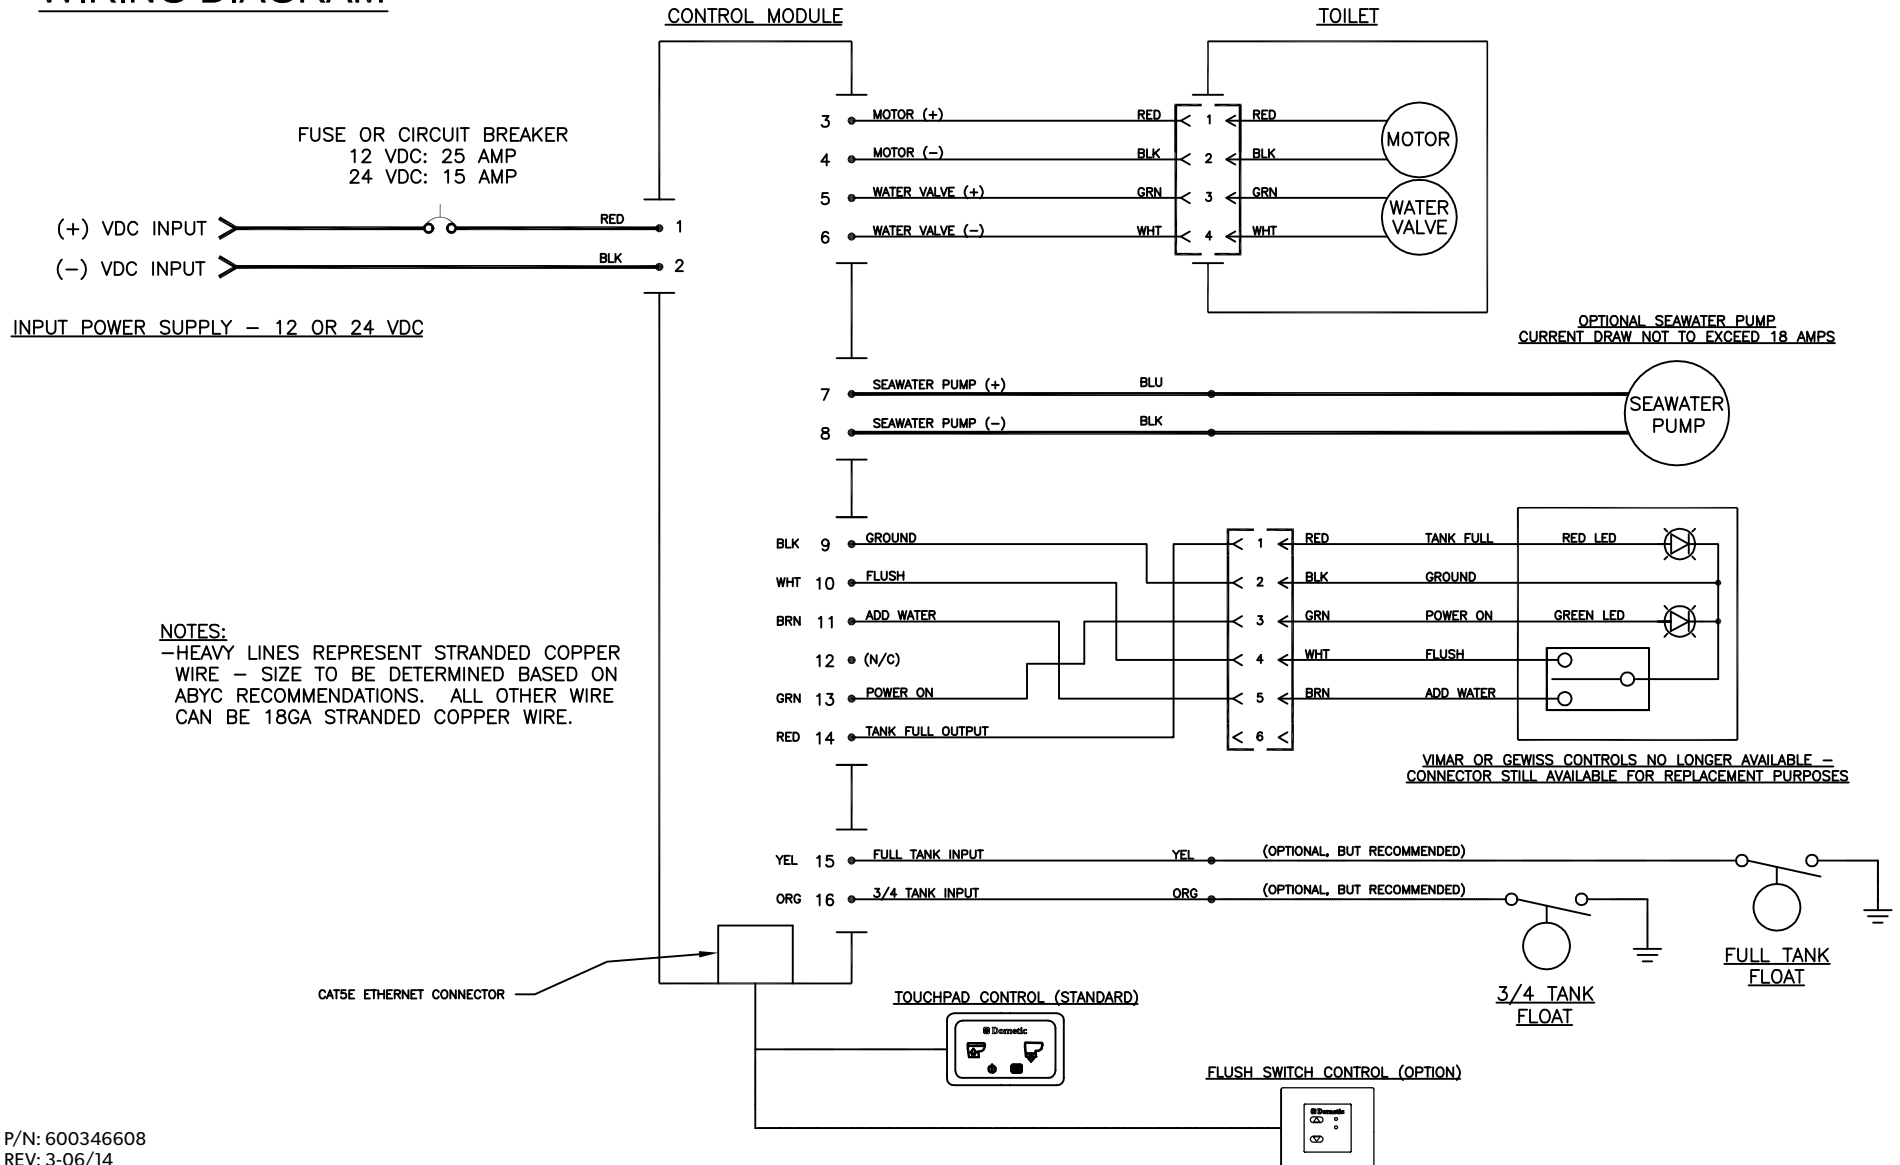

PARTS LIST: 8600 SERIES WITH BIDET

WIRING DIAGRAM

WALL SWITCH VERSION

WIRING DIAGRAM DWG REF.:
345860; SHEET 3

P/N: 600346608
REV: 3-06/14

PARTS LIST: 8600 TALL MODEL - 304864005

ITEM PART NUMBER & DESCRIPTION

1	385311618 - SEAT/COVER SLOW-CLOSE KIT - WHITE
2	385312036 - 8600 TALL BOTTOM DISCHARGE BOWL KIT - WHITE
3	385311164 - 1/2" SEALING GROMMET
4	385880073 - CHECKVALVE REPLACEMENT
5	385880075 - WATER VALVE KIT - 24VDC, Includes Items 3 & 4
6	385311547 - WATER SUPPLY HOSE REPLACEMENT
7	385311463 - BOWL MOUNTING HARDWARE KIT
8	385880085 - CONTROL MODULE 12/24VDC (DBL)
9	385312038 - DISCHARGE TUBE, Includes Anti-Siphon

ITEM PART NUMBER & DESCRIPTION

10	385880070 - DISCHARGE TUBE VALVE ADAPTER
11	385311620 - 1 1/2" CHECK VALVE
12	385311315 - 1 1/2" PUMP OUTLET FITTING
13	385880072 - 1" VALVE ADAPTER
14	385880071 - 1 1/2" VALVE ADAPTER ELBOW
15	385880069 - MOTOR.MACERATOR ASSY - 24VDC
16	385880067 - BOWL OUTLET ELBOW
17	385880083 - MOTOR/PUMP MOUNTING STRAP