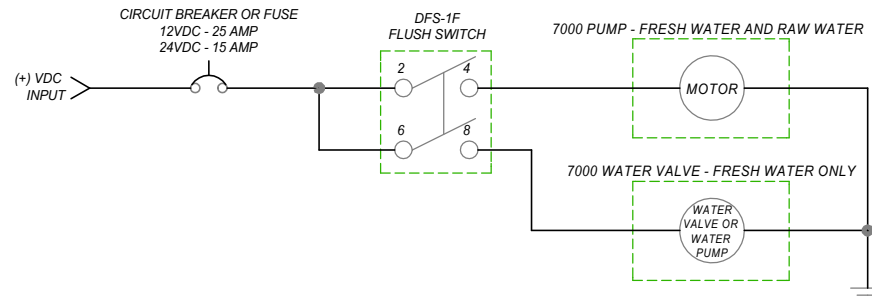

PARTS LIST: ORBIT 7160 STANDARD VERSION

7000 SERIES FRESH/RAW WATER WIRING DIAGRAM - WITHOUT TANK FULL RELAY