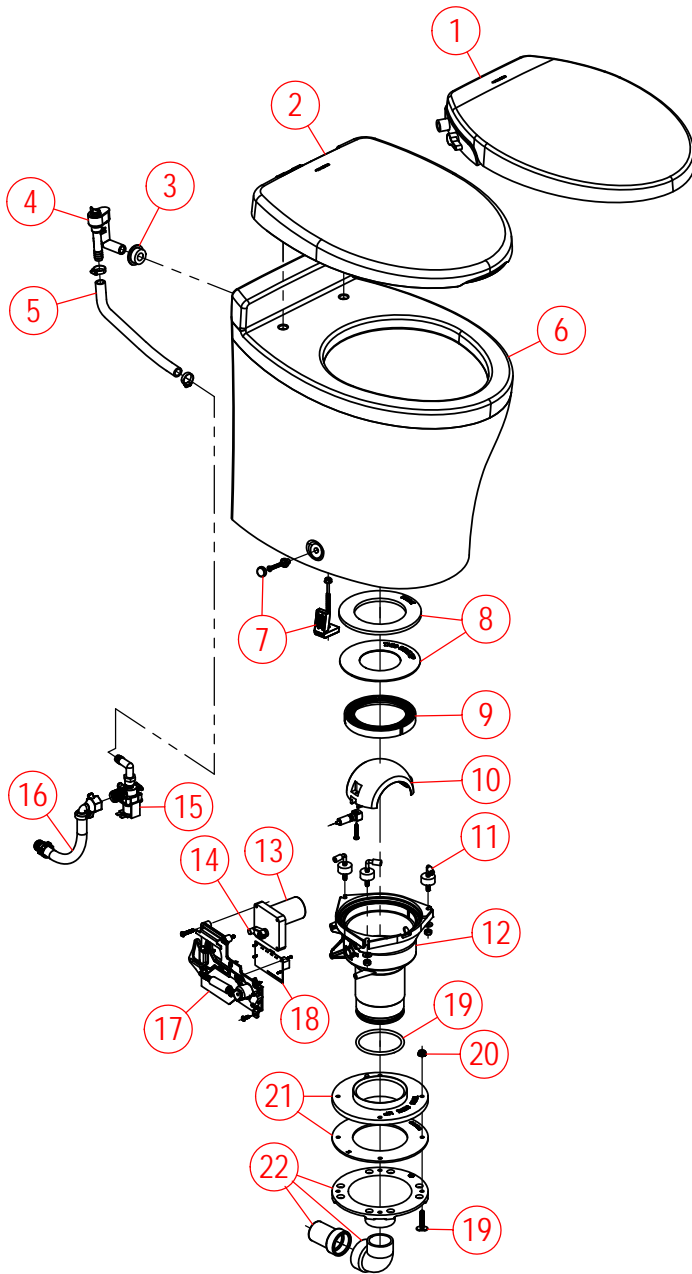

PARTS LIST: VACUFLUSH 4509

ITEM	PART NO	LEGACY NO & DESCRIPTION
1	385312156	385312156 - MODERNO BIDET SEAT-WHT Includes Mounting Hardware
2	9610000181	385312152.RPL - MODERNO SOFT CLOSE SEAT-WHT Includes Mounting Hardware
3	385311164	385311164 - 1/2" SEALING GROMMET
4	385310807	385310807 - VACUUM BREAKER KIT Includes Sealing Grommet & Hose
5	385311869	385311869 - BOWL SUPPLY HOSE Includes Hose Clamps
6	4471004753	385312154.RPL - MODERNO SERIES BOWL KIT-WHT
7	385311463	385311463 - BOWL MOUNTING HARDWARE KIT
8	385311009	385311009 - FLUSH BALL SEAL REP'L KIT Includes Mounting Hardware
9	385311292	385311292 - BASE FLUSH BALL RING KIT
10	385310969	385310969 - FLUSH BALL/SHAFT REP'L KIT
11	385311011	385311011 - BASE TO BOWL MTG HARDWARE
12	385311397 385311398	385311397 - '09 PLUG-IN BASE KIT-12V 385311398 - '09 PLUG-IN BASE KIT-24V Excludes Seat, Cermaic Bowl & Funnel Kit
13	385311300 385311390	385311300 - MOTOR REP'L KIT - 12VDC 385311390 - MOTOR REP'L KIT - 24VDC Includes Flush Cam
14	385311299	385311299 - MOTOR DRIVE ARM REP'L KIT
15	385311545 385311546	385311545 - WATER VALVE KIT - 12VDC 385311546 - WATER VALVE KIT - 24VDC
16	4471010089	385312198 - TOILET WTR SUP'Y HOSE
17	385311394	385311394 - VF FLUSH LINKAGE KIT-COMplete
18	385311690	385311690 - 12VDC & 24VDC CONTROL MODULE
19	385311294	385311294 - BASE O-RING REP'L KIT
20	385310064	385310064 - FLOOR FLANGE MTG HARDWARE
21	385311013	385311013 - FLOOR FLANGE ADAPTER KIT Includes Mounting Hardware
22	385318864	385318864 - VACUFLUSH FUNNEL KIT Includes Mtg Hardware & Base Seal

P/N: 600347520
REV: 03-12/22