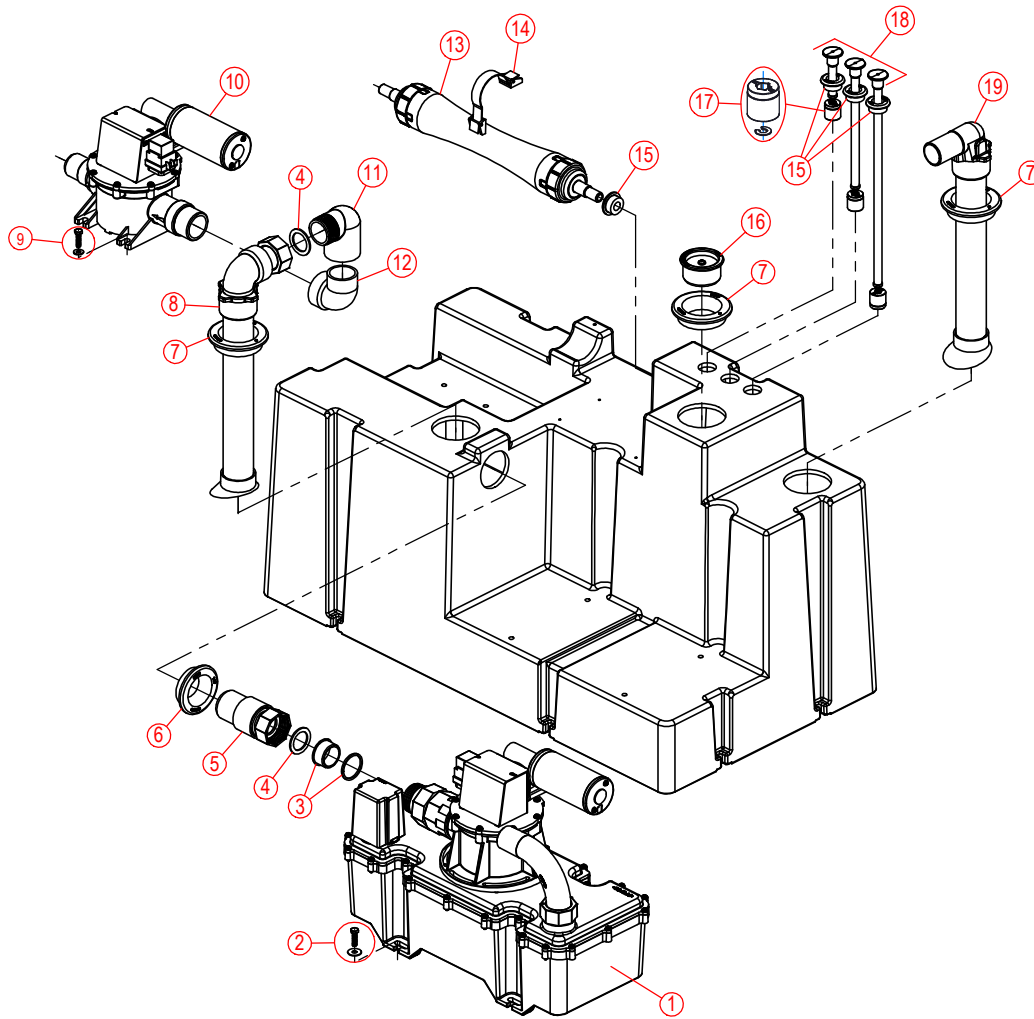

PARTS LIST: 28+ GAL HOLDING TANK SYSTEM - 322102820

ITEM	PART NUMBER & DESCRIPTION
1	N/A - VACUUM GENERATOR 4 See VG4 Parts List
2	385311275 - VG4 MOUNTING HARDWARE
3	385311237 - SLIP SEAL ADAPTER FITTING
4	385311233 - 1 1/2" SLIP SEAL REPLACEMENT
5	385312035 - VG4 HOLDING TANK INLET FITTING Includes Item 4 & 6
6	385311111 - 1 1/2" SEALING GROMMET
7	385311110 - 2" SEALING GROMMET
8	385311577 - DIPTUBE ASSY w/90° ELBOW & SLIP NUT Includes Items 4 & 7
9	385311163 - PUMP MOUNTING HARDWARE
10	N/A - DISCHARGE PUMP See Discharge Pump Parts List

ITEM	PART NUMBER & DESCRIPTION
11	307234496 - 1 1/2" SLIP x MALE THREADED ELBOW
12	307231161 - 90° STREET ELL
13	309311002 - VENT FILTER REPLACEMENT CARTRIDGE Order Kit 385312060 for Replacement Fittings
14	385310673 - VENT FILTER MOUNTING KIT
15	385311164 - 1/2" SEALING GROMMET
16	313255247 - TANKSAVER Includes Item 7
17	385311103 - TANK LEVEL FLOAT & LOCK RING
18	385311159 - TANK LEVELS w/DT CONNECTOR Includes Item 15
19	385311573 - DIPTUBE ASSY w/90° ELBOW Includes Item 7

P/N: 600347028
REV: 03-10/15