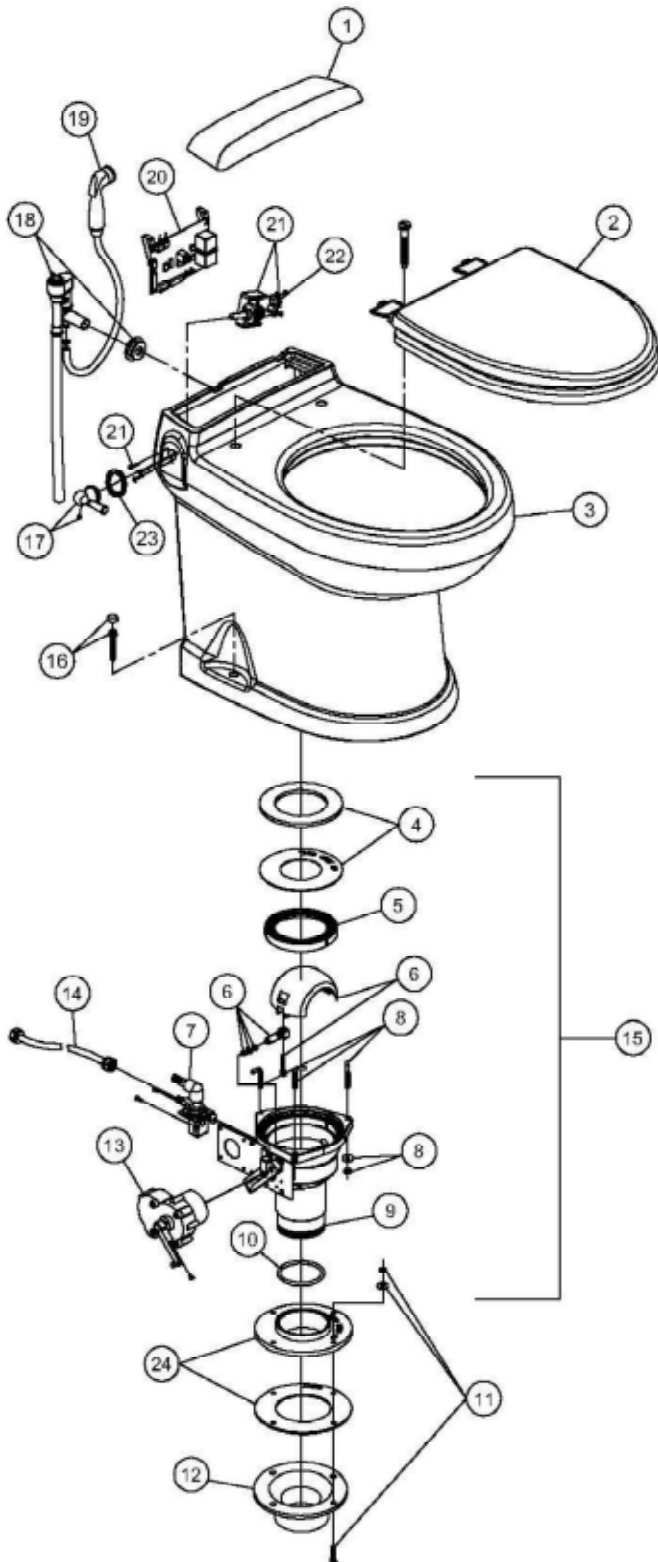

PARTS LIST: 3310 PLUG IN BASE

ITEM PART NUMBER & DESCRIPTION

1	385311001 - ACCESS COVER-WHITE 385311002 - ACCESS COVER-BONE
2	385311005 - EAT & COVER -WHITE 385311006 - EAT & COVER -BONE
3	385311007 - CERAMIC BOWL-WHITE 385311008 - CERAMIC BOWL-BONE
4	385311009 - KIT, SEAL PLUG IN BASE
5	385311292 - KIT, BASE RING INSERT
6	385310969 - SHAFT/HALF BALL KIT
7	385310821 - WATER VALVE w/MOUNTING SCREWS (12VDC)
8	385311011 - L-BOLTS/NUTS/WASH PLUG IN BASE
9	385311051 - BASE PLUG IN Includes Items 8-10
10	385311294 - KIT, O'RING PLUG-IN BASE
11	385310064 - MOUNTING KIT
12*	385343765 - FLOOR FLANGE 3" SPIGOT 385345892 - FLOOR FLANGE 3" HUB 385345889 - FLOOR FLANGE 3" MALE PIPE THREAD 307344653 - FLOOR FLANGE 45° SWIVEL
13	385310822 - MOTOR & MOUNTING HARDWARE (12VDC)
14	385311018 - SUPPLY HOSE
15	385311177 - COMPLETE BASE 3310 PLUG IN Includes Items 4-11 & 13
16	385310679 - MOUNTING KIT-WHITE 385310785 - MOUNTING KIT-BONE
17	385310962 - FLUSH HANDLE WITH SET SCREW-CHROME 385310963 - FLUSH HANDLE WITH SET SCREW-GOLD 385311141 - FLUSH HANDLE WITH SET SCREW-NICKEL
18	385311026 - VACUUM BREAKER KIT 385311027 - VACUUM BREAKER KIT-WITH SPRAY
19	385310809 - Hand Spray
20	385311174 - CONTROL MODULE 12VDC GRAVITY
21	385311175 - FLUSH CONTROL ASSEMBLY w/CABLE
22	385311176 - ROCKER SWITCH w/CABLE
23	600344695 - WASHER, FLUSH HANDLE
24	385311013 - FLOOR FLANGE ADAPTER KIT
25	385310854 - ACCESS COVER MOUNTING KIT
26	385311417 - KIT, BASE DRIVE ARMS

* Optional Accessories Sold Separately & Not Included With Every Model

P/N: 600344959
REV: 08/06

**OBSOLETE FINISHED GOOD;
PARTS MAY STILL BE AVAILABLE**