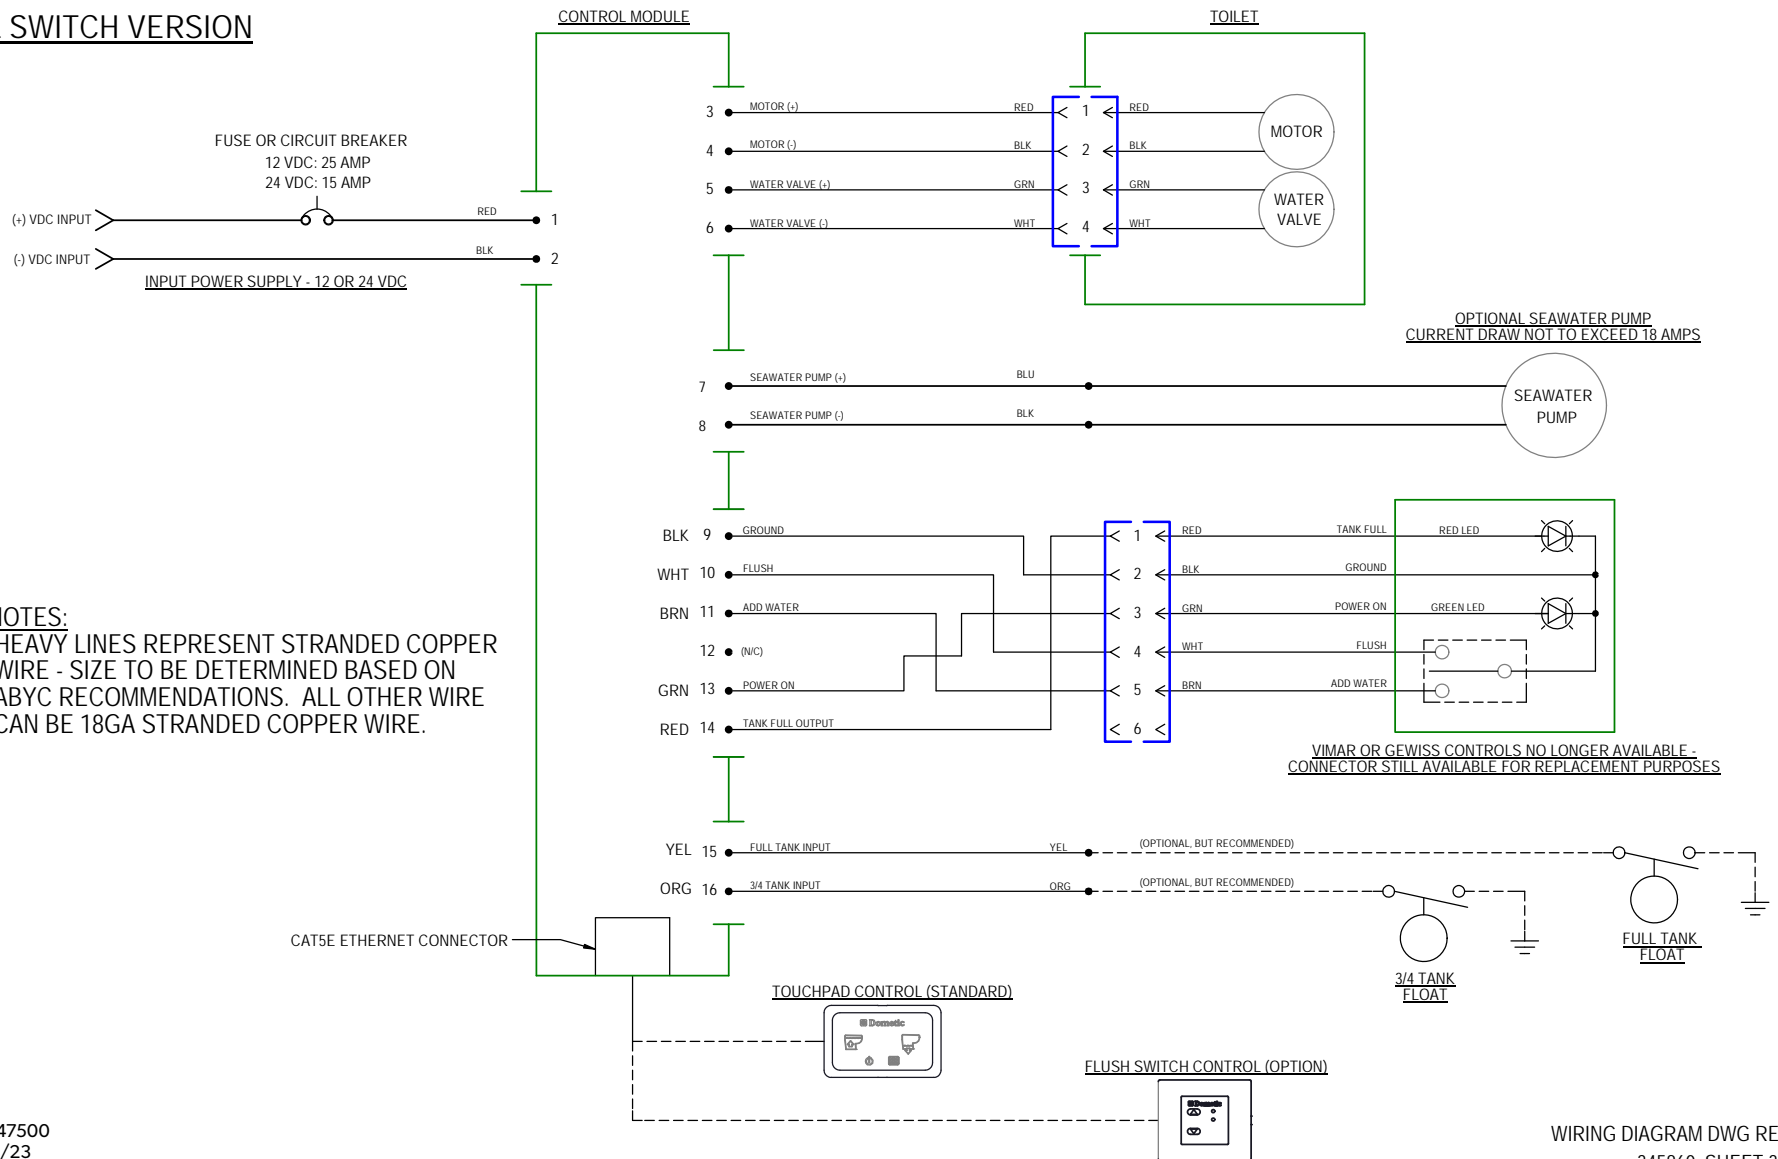

PARTS LIST: 8640 MASTERFLUSH TOILET

WIRING DIAGRAM WALL SWITCH VERSION

P/N: 600347500
REV: 02-04/23

WIRING DIAGRAM DWG REF.:
345860; SHEET 3

PARTS LIST: 8640 MASTERFLUSH TOILET - 304864022

ITEM	PART NO	LEGACY NO & DESCRIPTION
1	385311618	385311618 - SEAT/COVER SLOW-CLOSE KIT - WHITE Includes Mounting Hardware
2	385880085	385880085 - CONTROL MODULE 12/24VDC (DBL)
3	385311870	385311870 - 4600/8600 TALL BOWL KIT-WHITE
4	385311164	385311164 - 1/2" SEALING GROMMET
5	385880073	385880073 - CHECKVALVE REPLACEMENT
6	385880075	385880075 - WATER VALVE KIT - 24VDC Includes Sealing Grommet & Check Valve
7	4471010089	385312198 - TOILET WTR SUP'Y HOSE
8	385311463	385311463 - BOWL MOUNTING HARDWARE KIT
9	385312149	385312149 - DISCHARGE TUBE REPLACEMENT KIT Includes Clamps & Anti-Siphon Valve

ITEM	PART NO	LEGACY NO & DESCRIPTION
10	385880070	385880070 - DISCHARGE TUBE VALVE ADAPTER
11	385311620	385311620 - 1 1/2" CHECK VALVE KIT
12	385311315	385311315 - 1 1/2" OUTLET FITTING
13	385880083	385880083 - MOTOR/PUMP MOUNTING STRAP
14	385880069	385880069 - MOTOR/MACERATOR ASSY - 24VDC
15	385312138	385312138 - BOWL TRANSITION ADAPTER KIT Includes Bowl Seal & Mounting Hardware
16	385312137	385312137 - BOWL ADAPTER SEAL REPLACEMENT Includes Mounting Hardware
17	9108554489	313600022 - DOMETIC TOUCHPAD FLUSH SWITCH - BLK Includes Connector Cable Kit 385880082
18	9108690905	313712000 - DO NOT FLUSH (DNF) PANEL