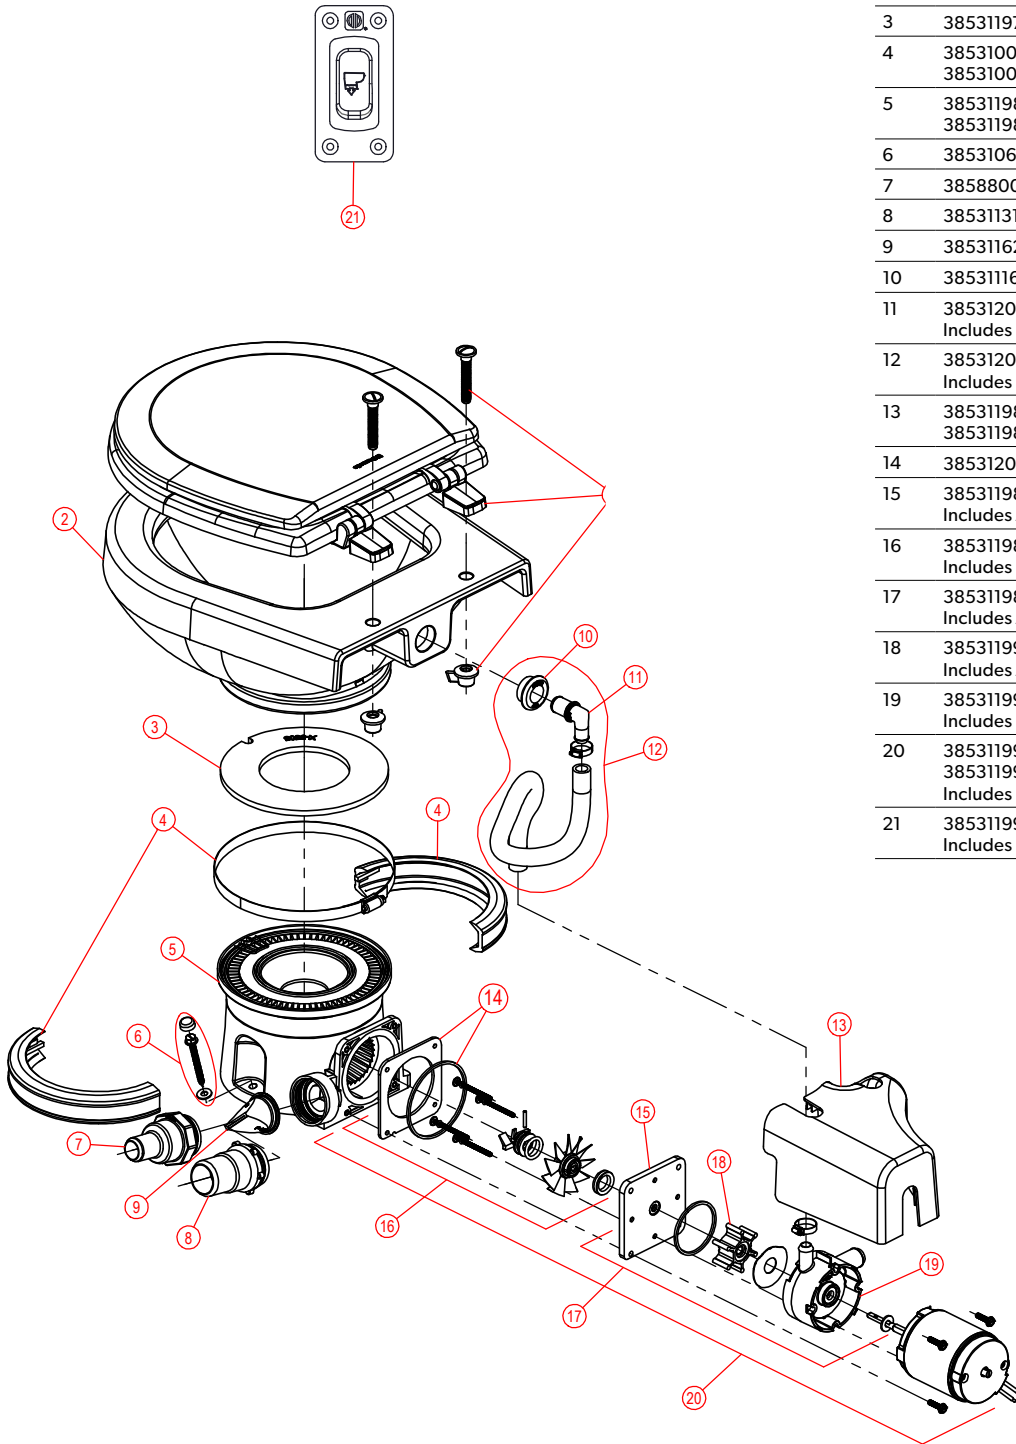

PARTS LIST: ORBIT 7260 STANDARD VERSION

ITEM	PART NUMBER & DESCRIPTION
1	385344436 - SEAT/COVER - WHITE 385344437 - SEAT/COVER - BONE Includes Mounting Hardware
2	385310676 - BOWL KIT - WHITE 385310781 - BOWL KIT - BONE
3	385311979 - BOWL SEAL
4	385310025 - BOWL/BASE CLAMP KIT - WHITE 385310048 - BOWL/BASE CLAMP KIT - BONE
5	385311980 - BASE KIT - WHITE 385311981 - BASE KIT - BONE
6	385310679 - MOUNTING HARDWARE
7	385880072 - 1" VALVE ADAPTER
8	385311315 - 1 1/2" VALVE ADAPTER
9	385311620 - 1 1/2" CHECK VALVE
10	385311164 - 1/2" SEALING GROMMET
11	385312021 - BOWL SUPPLY HOSE ELBOW ADAPTER Includes Item 10
12	385312022 - BOWL SUPPLY HOSE KIT - RAW WATER Includes Items 10, 11 & Clamps
13	385311985 - 7000 SERIES PUMP/MOTOR COVER - WHITE 385311986 - 7000 SERIES PUMP/MOTOR COVER - BONE
14	385312033 - FLANGE GASKET REPLACEMENT KIT
15	385311987 - MOTOR MOUNTING PLATE Includes All Pump Seals & Mounting Hardware.B5
16	385311988 - MACERATOR BLADE REBUILD KIT Includes Mounting Hardware
17	385311989 - WATER PUMP REBUILD KIT Includes All Mounting Hardware & Pump Seals
18	385311990 - WATER PUMP IMPELLER/SEAL REPLACEMENT Includes All Pump Seals
19	385311991 - WATER PUMP HOUSING Includes Pump Seals
20	385311993 - PUMP/MOTOR 12V REPLACEMENT-COMplete 385311994 - PUMP/MOTOR 24V REPLACEMENT-COMplete Includes Items 14-17 & Clamps
21	385311997 - DFS-1F FLUSH SWITCH PANEL Includes Mounting Screws

P/N: 600347058
REV: 05-05/16