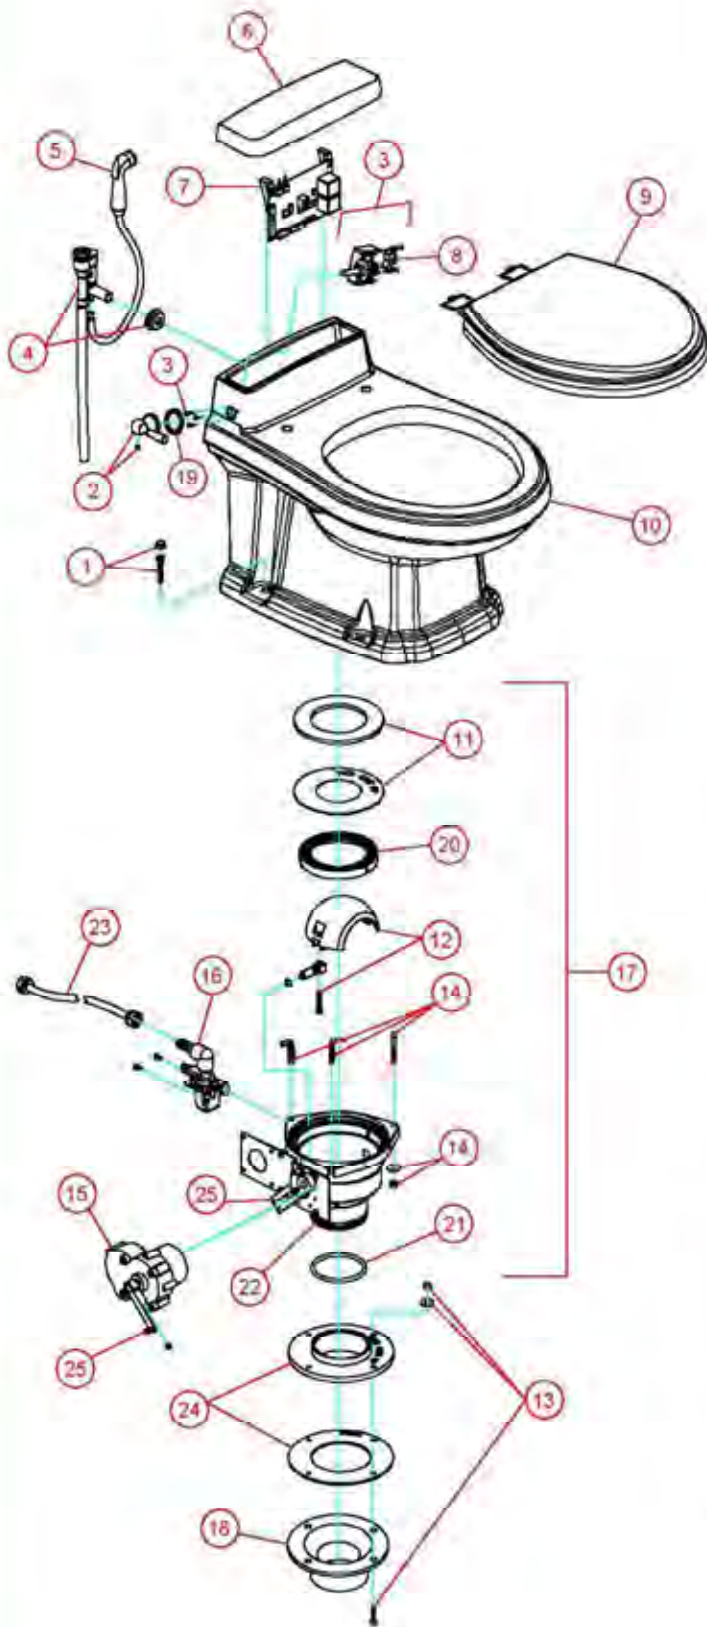

PARTS LIST: 3011

ITEM PART NUMBER & DESCRIPTION

1	385310813 - CERAMIC BOWL MOUNTING KIT, CHROME 385310814 - CERAMIC BOWL MOUNTING KIT, GOLD
2	385310962 - KIT, FLUSH HANDLE-CHROME (MO) 385310963 - KIT, FLUSH HANDLE-GOLD (MO) 385311141 - KIT, FLUSH HANDLE-NICKEL
3	385310964 - KIT, FLUSH MECH (MO) Includes Cable
4	385310807 - KIT, VAC BRK'R ASY/PLUGIN BASE 385310808 - KIT, VAC BRK'K SPRAY/PLUGIN BS
5	385310809 - KIT, Hand Spray-CHROME 385310873 - KIT, SPRAY-EBONY
6	385310851 - KIT, ACCESS LID/MAGNUM OPUS WHT 385310852 - KIT, ACCESS LID/MAGNUM OPUS BON 385310864 - KIT, ACCESS LID/MAGNUM OPUS BON 385310866 - KIT, ACCESS LID/MAGNUM OPUS EBY
7	385310887 - KIT, MAG OPUS C BOARD-12/TRAV
8	385310965 - KIT, ROCKER ST'CH/CABLE (MO)
9	385344013 - KIT, SEAT-CV'R MAG OP-WHITE 385344014 - KIT, SEAT-CV'R MAG OP-BONE 385344018 - KIT, SEAT-CV'R MAG OP-PLAT 385344019 - KIT, SEAT-CV'R MAG OP-EBONY
10	385310857 - KIT, BOWL 3011/3006-WHITE 385310858 - KIT, BOWL 3011/3006-BONE 385310870 - KIT, BOWL 3011/3006-PLAT 385310872 - KIT, BOWL 3011/3006-EBONY
11	385310819 - KIT, BALL SEAL/MAGNUM OPUS
12	385310969 - KIT, MO HALFB'L/SHAFT AY-WHT 385310971 - KIT, MO HALFB'L/SHAFT AY-EBY
13	385310064 - KIT, MOUNT-TRAVELER-506/806
14	385311011 - KIT, CON'TO L-BOLT/NUTS/WSHR
15	385310822 - MOTOR & MOUNTING HARDWARE (12VDC)
16	385310821 - WATER VALVE w/MOUNTING SCREWS (12VDC)
17	385311471 - KIT, BASE ASSY MO3011 (PLUGIN) Excludes Item 18 Includes Item 11-12, 14-16, 20-23
18*	385343765 - FLOOR FLANGE 3" SPIGOT 385345892 - FLOOR FLANGE 3" HUB 385345889 - FLOOR FLANGE 3" MPT 307344653 - FLOOR FLANGE 45° SWIVEL
19	600344695 - WASHER, FLUSH HANDLE
20	385311292 - KIT, BASE RING INSERT
21	385311294 - KIT, O'RING PLUG-IN BASE
22	385311053 - KIT, BASE '06 PLUGIN
23	385311018 - KIT, PLUG-IN SUPPLY HOSE
24	385311013 - KIT, CON'TO FLOOR FLANGE ADPT Includes Item 13
25	385311417 - KIT, BASE DRIVE ARMS
N/S	385310854 - ACCESS COVER MOUNTING KIT

* Optional Accessories Sold Separately & Not Included With Every Model

Whenever The Base Is Removed, You Must Replace the L-Bolts And Nuts.

P/N: 600344848
REV: 07/08

**OBSOLETE FINISHED GOOD;
PARTS MAY STILL BE AVAILABLE**