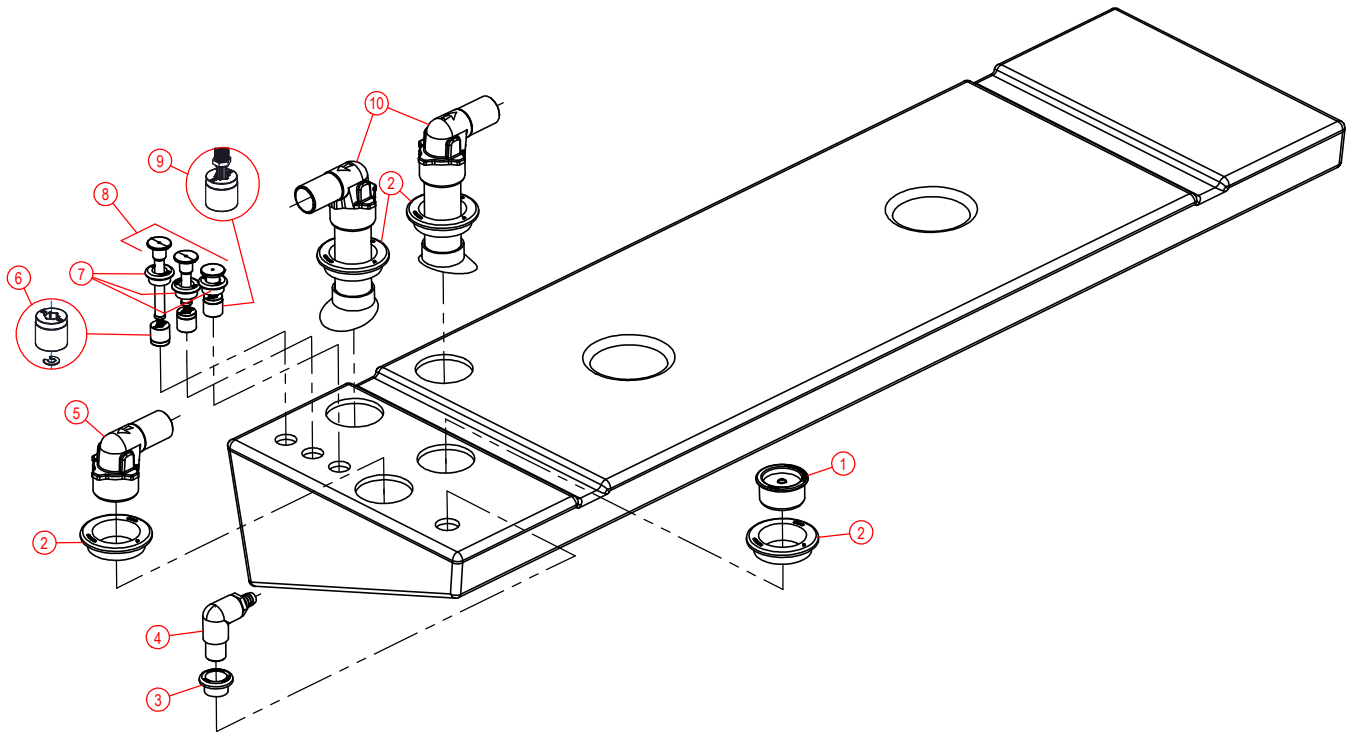

PARTS LIST: 21 GAL HOLDING TANK - 322502102

ITEM	PART NUMBER & DESCRIPTION
1	313255247 - TANKSAVER Includes Item 2
2	385311110 - 2" SEALING GROMMET
3	385311112 - 3/4" SEALING GROMMET
4	385311073 - 5/8" VENT ELBOW FITTING Includes Item 3
5	385311608 - 1 1/2" INLET ELBOW FITTING Includes Item 2
6	385311103 - TANK LEVEL FLOAT & LOCK RING
7	385311164 - 1/2" SEALING GROMMET
8	385312093 - TANK LEVELS w/DT CONNECTOR Includes Item 7
9	385230268 - THREADED STEM/FLOAT REPLACEMENT
10	385311573 - DIPTUBE ASSY w/90° ELBOW Includes Item 2

P/N: 600347249
REV: 03-05/16