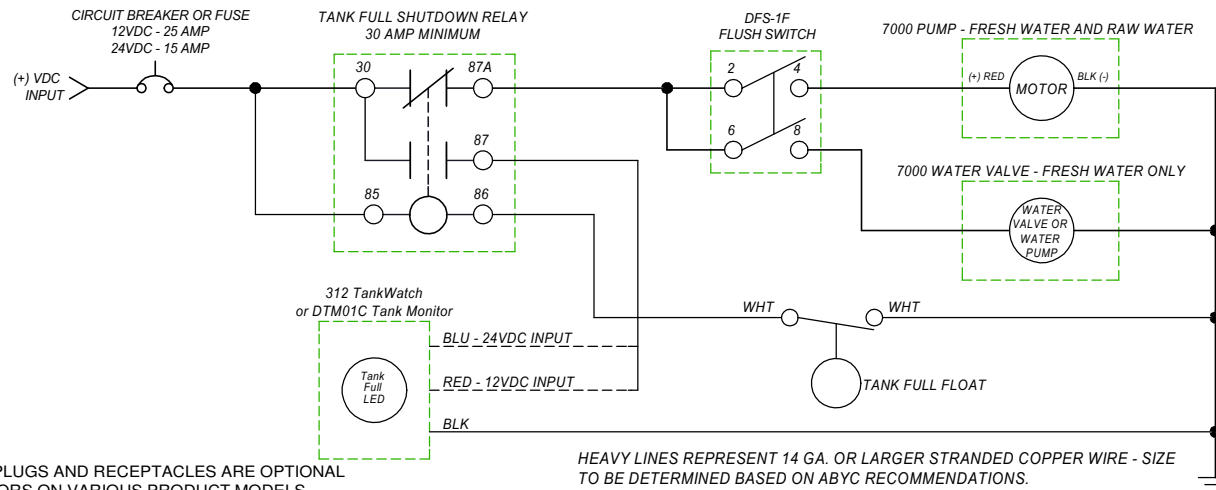

7000 SERIES FRESH/RAW WATER WIRING DIAGRAM - WITH TANK FULL RELAY

NOTE: DEUTSCH/AMP PLUGS AND RECEPTACLES ARE OPTIONAL ELECTRICAL CONNECTORS ON VARIOUS PRODUCT MODELS. YOUR INSTALLED MODEL MAY OR MAY NOT HAVE DEUTSCH/AMP ELECTRICAL CONNECTORS. OEM SUPPLIED WIRING CAN ALSO VARY IN COLOR.

HEAVY LINES REPRESENT 14 GA. OR LARGER STRANDED COPPER WIRE - SIZE TO BE DETERMINED BASED ON ABYC RECOMMENDATIONS.

ALL OTHER WIRE CAN BE 18 GA. STRANDED COPPER.