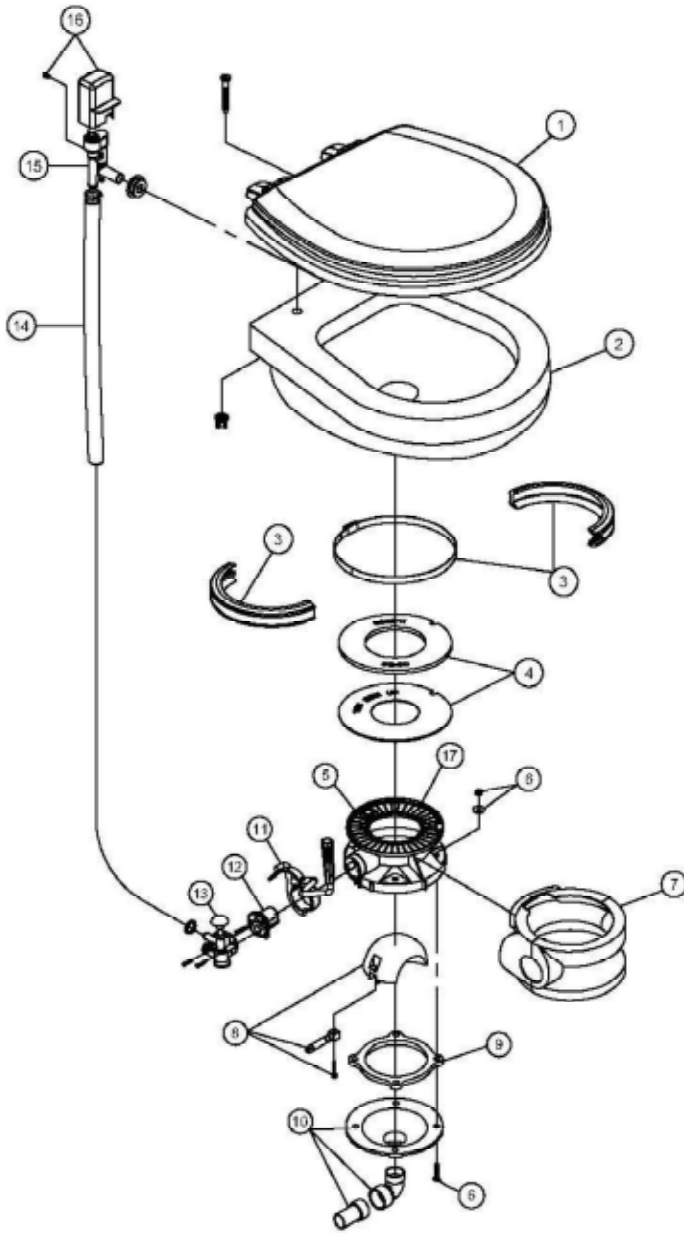

PARTS LIST: VACUFLUSH 1106

ITEM	PART NUMBER & DESCRIPTION
1	385344437 - SEAT & LID ASSEMBLY, BONE
2	385310085 - CERAMIC BOWL, BONE
3	385310048 - HALF CLAMP KIT - BONE
4	385311462 - BASE, SEAL KIT REPLACEMENT
5	385311094 - BASE KIT - BONE Includes Items 3-13
6	385310064 - MOUNTING KIT
7	385310109 - PEDESTAL COVER KIT, BONE
8	385318162 - BALLS/SHAFT/CARTRIDGE KIT Includes Item 12
9	385310063 - FLOOR FLANGE SEAL KIT Includes Item 6
10	385318864 - FUNNEL KIT Includes Items 6 & 9
11	385311095 - HAND FLUSH KIT Includes Item 12
12	385236096 - SPRING CARTRIDGE KIT
13	385314349 - WATER VALVE KIT
14	385340177 - SUPPLY HOSE, BONE
15	385310687 - VACUUM BREAKER KIT
16	385310782 - VACUUM BREAKER COVER

P/N: 600344828
REV: 05/09