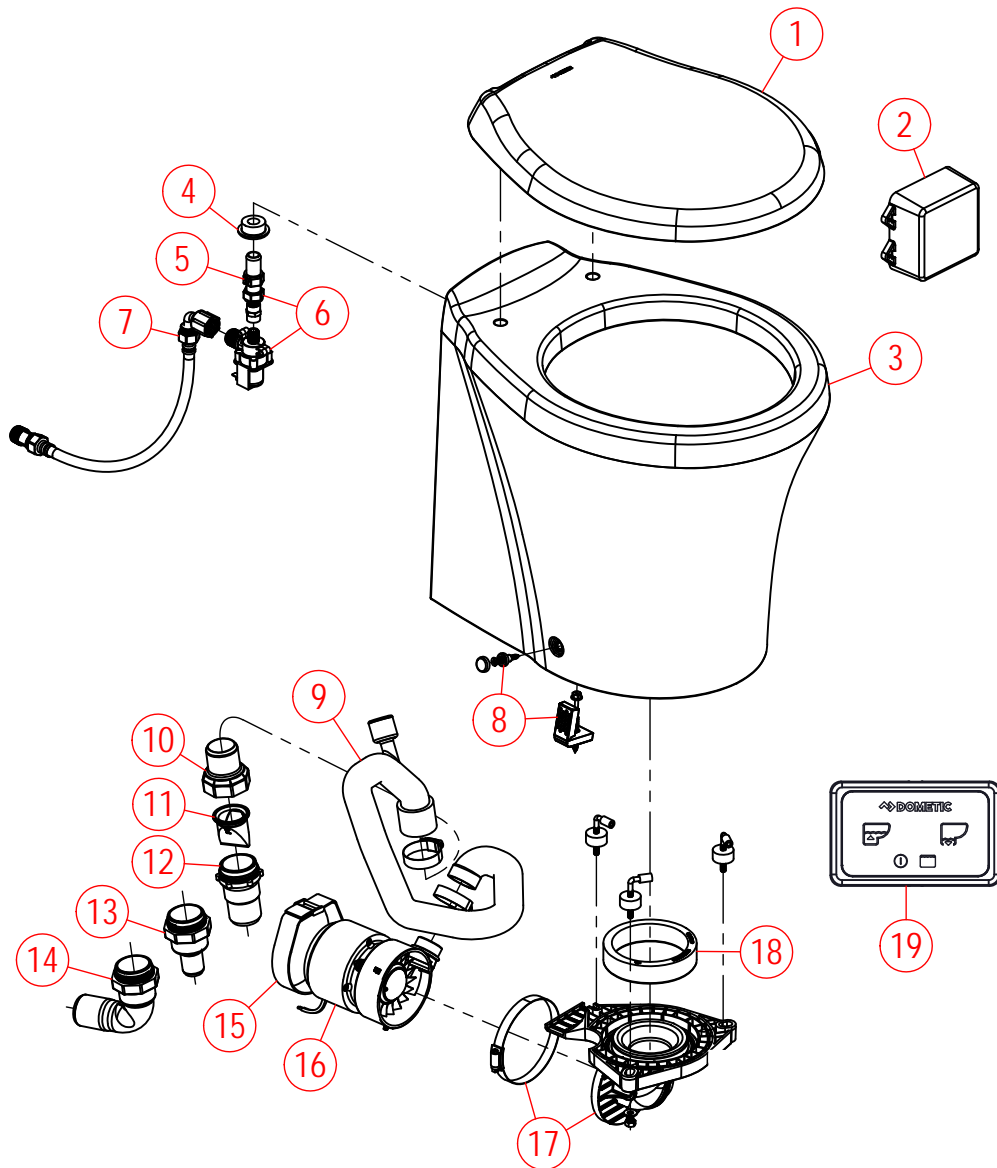

PARTS LIST: 8640 MASTERFLUSH TOILET

ITEM	PART NO	LEGACY NO & DESCRIPTION
1	385311618	385311618 - SEAT/COVER SLOW-CLOSE KIT - WHITE Includes Mounting Hardware
2	385880085	385880085 - CONTROL MODULE 12/24VDC (DBL)
3	385311870	385311870 - 4600/8600 TALL BOWL KIT-WHITE
4	385311164	385311164 - 1/2" SEALING GROMMET
5	385880073	385880073 - CHECKVALVE REPLACEMENT
6	385880074 385880075	385880074 - WATER VALVE KIT - 12VDC 385880075 - WATER VALVE KIT - 24VDC
7	4471010089	385312198 - TOILET WTR SUP'Y HOSE
8	385311463	385311463 - BOWL MOUNTING HARDWARE KIT
9	385312149	385312149 - DISCHARGE TUBE REPLACEMENT KIT Includes Clamps & Anti-Siphon Valve
10	385880070	385880070 - DISCHARGE TUBE VALVE ADAPTER

ITEM	PART NO	LEGACY NO & DESCRIPTION
11	385310076	385310076 - 1 1/2" CHECK VALVE KIT, 2pcs per Kit
12	385311315	385311315 - 1 1/2" OUTLET FITTING
13	385880072	385880072 - 1" DISCHARGE FITTING
14	385880071	385880071 - 1 1/2" ELBOW DISCHARGE FITTING
15	385880083	385880083 - MOTOR/PUMP MOUNTING STRAP
16	385880068 385880069	385880068 - MOTOR/MACERATOR ASSY - 12VDC 385880069 - MOTOR/MACERATOR ASSY - 24VDC
17	385312138	385312138 - BOWL TRANSITION ADAPTER KIT Includes Bowl Seal & Mounting Hardware
18	385312137	385312137 - BOWL ADAPTER SEAL REPLACEMENT Includes Mounting Hardware
19	9108554489	313600022 - DOMETIC TOUCHPAD FLUSH SWITCH - BLK Includes Connector Cable Kit 385880082

P/N: 600347500
REV: 02-04/23