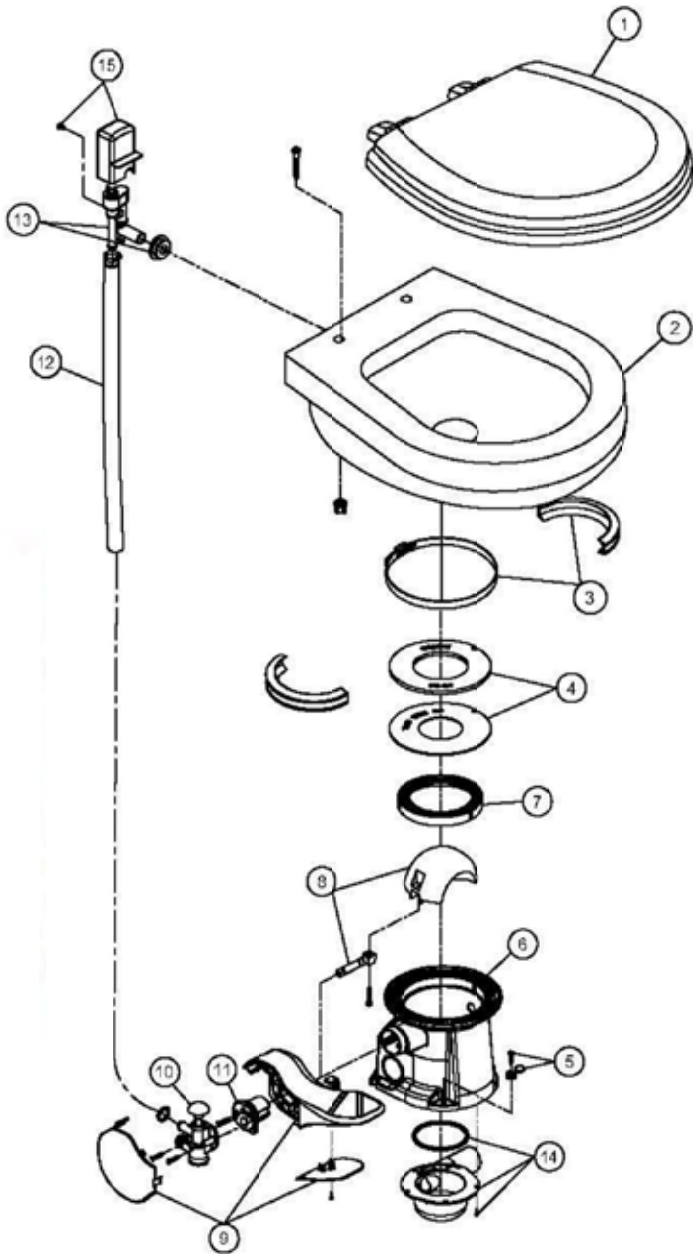

PARTS LIST: ECOVAC 157-158-159

ITEM	PART NUMBER & DESCRIPTION
1	385344436 - SEAT ASSEMBLY, WHITE 385344437 - SEAT ASSEMBLY, BONE
2	385310676 - CERAMIC BOWL KIT, WHITE 385310781 - CERAMIC BOWL KIT, BONE
3	385310025 - BAND AND HALF CLAMP, KIT, WHITE 385310048 - BAND AND HALF CLAMP, KIT, BONE
4	385316140 - SEAL REPLACEMENT, KIT
5	385310679 - MOUNTING HARDWARE - WHITE 385310785 - MOUNTING HARDWARE - BONE
6	157: 385311446 - BASE KIT, WHITE 157: 385311447 - BASE KIT, BONE 158: 385311451 - BASE KIT, WHITE 158: 385311452 - BASE KIT, BONE 159: 385311453 - BASE KIT, WHITE 159: 385311454 - BASE KIT, BONE Includes Items 3-11 & 14
7	385311292 - BASE RING
8	385310954 - KIT, BALL/BRASS SHAFT/P CART Includes Item 11
9	385311448 - PEDAL KIT, WHITE 385311449 - PEDAL KIT, BONE Includes Item 11
10	385314349 - WATER VALVE, KIT
11	385310683 - SPRING CARTRIDGE, KIT
12	385340177 - HOSE, SUPPLY - BONE 385345377 - HOSE, SUPPLY - WHITE
13	385310687 - VACUUM BREAKER, KIT
14	157: 385310680 - DISCHARGE KIT 158: 385310680 - DISCHARGE KIT 159: 385310936 - DISCHARGE KIT
15	385310696 - VACUUM BREAKER COVER, WHITE 385310782 - VACUUM BREAKER COVER, BONE

MODEL	DISCHARGE LOCATION
157	OPPOSITE PEDAL
158	REAR OF TOILET
159	UNDER PEDAL

P/N: 600345396
REV: 03/09