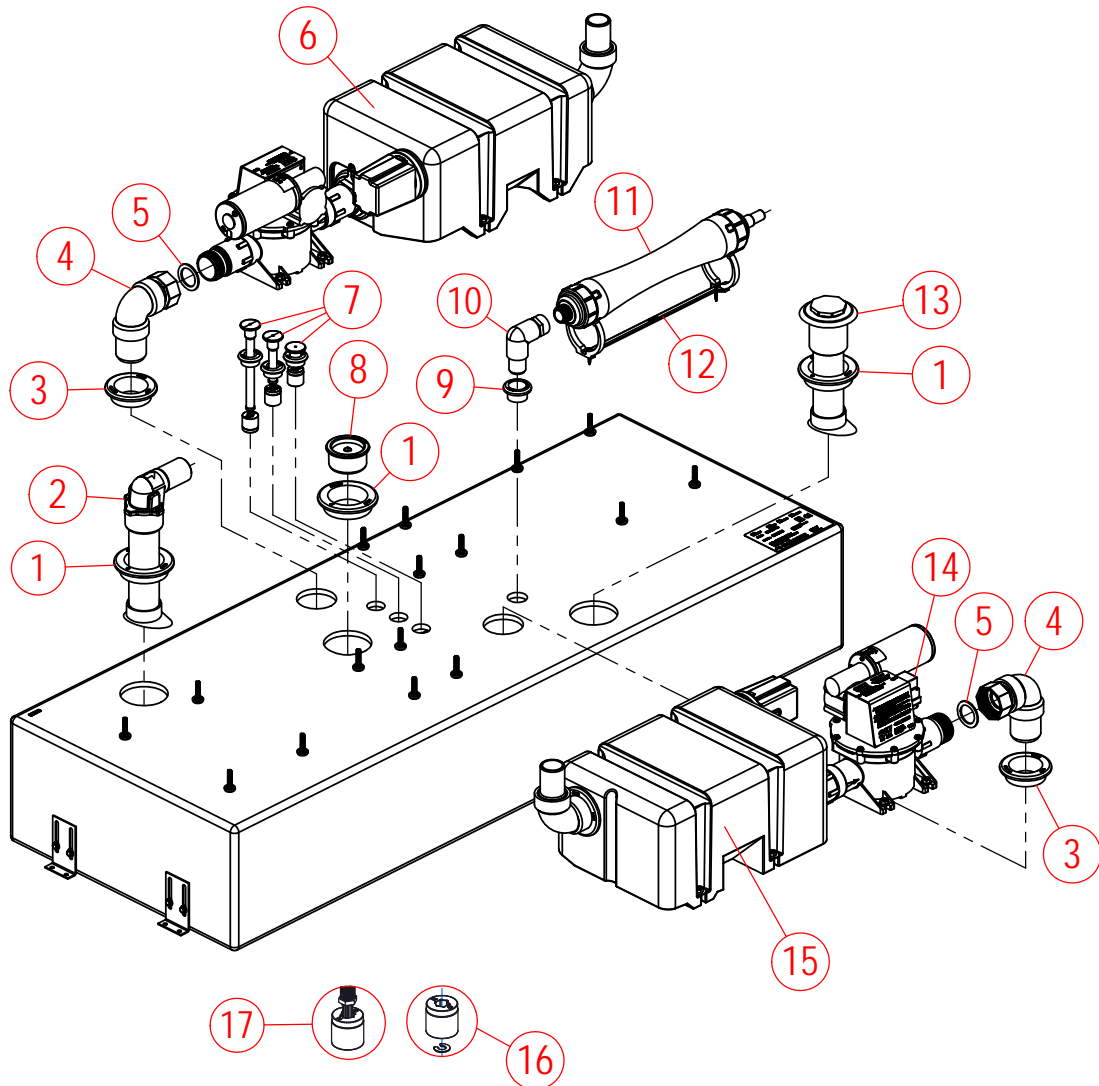

PARTS LIST: 37 GAL HOLDING TANK - 322503705

ITEM	PART NO	LEGACY NO & DESCRIPTION
1	385311110	385311110 - 2" SEALING GROMMET
2	385311573	385311573 - DISCHARGE FITTING w/90° ELBOW Includes 2" Sealing Grommet
3	385311111	385311111 - 1 1/2" SEALING GROMMET
4	385311092	385311092 - 90° INLET ELBOW w/SLIP NUT
5	385311233	385311233 - 1 1/2" SLIP SEAL REPLACEMENT
6	N/A	N/A - LOW PROFILE VG See Low-Profile VG Parts List
7	385311586	385311586 - TANK LEVELS w/DT CONNECTOR Includes Sealing Grommets
8	9108554455	313255247 - TANKSAVER Includes 2" Sealing Grommet
9	385311112	385311112 - 3/4" SEALING GROMMET

ITEM	PART NO	LEGACY NO & DESCRIPTION
10	385311091	385311091 - 3/4" VENT FILTER ELBOW FITTING Includes Sealing Grommet
11	9108849515	309311004 - VENT FILTER REPLACEMENT
12	385311106	385311106 - VENT FILTER MOUNTING BRACKET Includes Mounting Hardware
13	385310660	385310660 - THREADED DISCHARGE FITTING ASSY Includes Sealing Grommet
14	385310842	385310842 - SYSTEM SHUTDOWN MODULE, 12VDC Includes Mounting Screws
15	N/A	N/A - LOW PROFILE VG w/SHUTDOWN RELAY See Low-Profile VG Parts List
16	385311103	385311103 - TANK LEVEL FLOAT & LOCK RING
17	385230268	385230268 - THREADED STEM/FLOAT REPL

P/N: 600347103
REV: 06-10/21