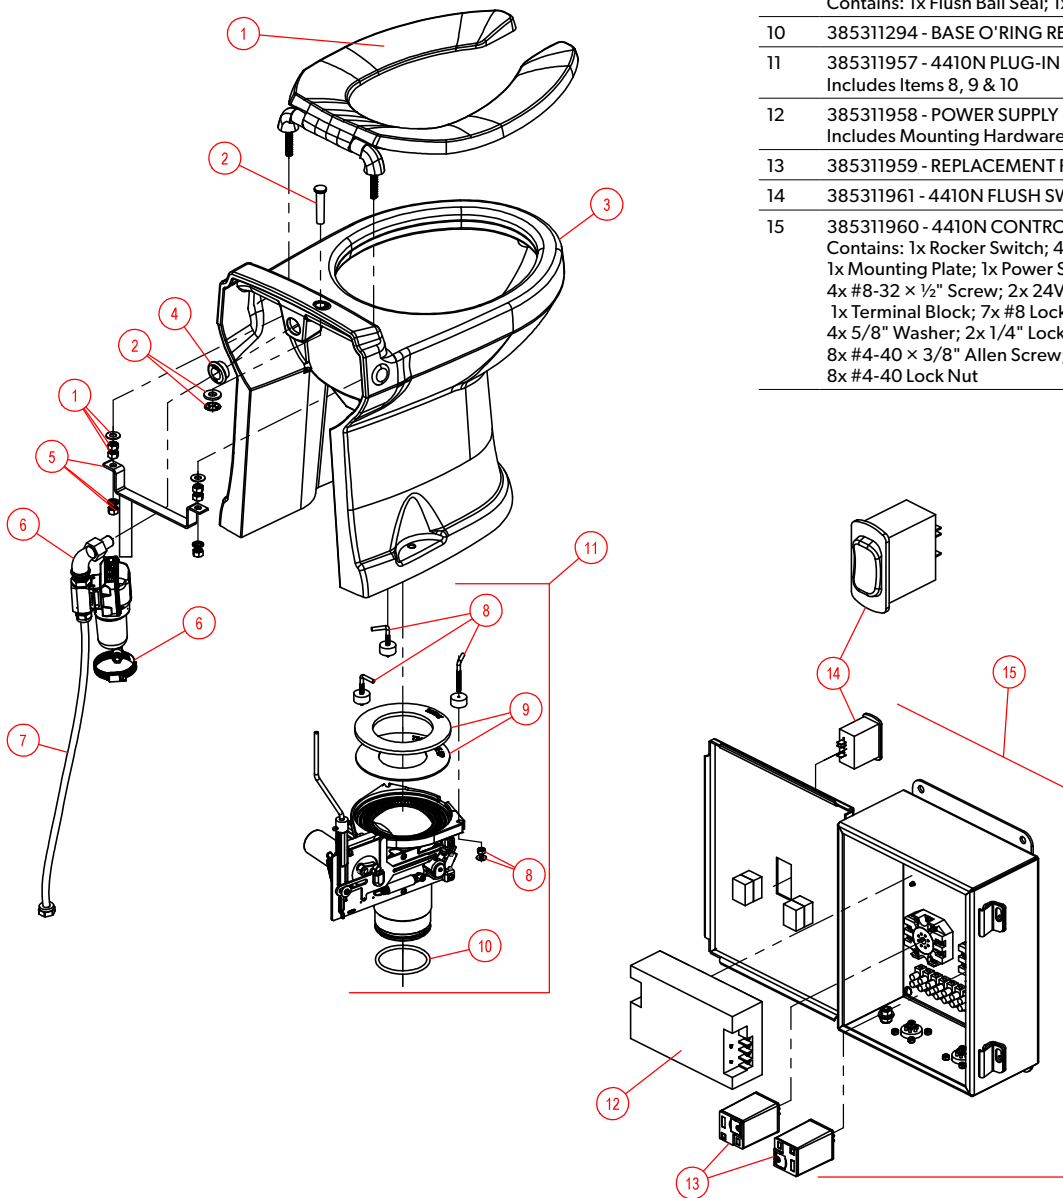

# PARTS LIST: MODEL 4410N - 302449910

ITEM	PART NUMBER & DESCRIPTION
1	385311953 - SEAT (OPEN FRONT)-BLACK Contains: 1x Seat; 2x Seat Hinge Spacers; 2x 5/16" Washers; 2x 5/16" Nuts
2	385311733 - MANUAL OVERRIDE GUIDE-WHITE Contains: 1x Guide; 1x Spacer; 1x Lock Ring
3	385311730 - 4300/4400 REPLACEMENT BOWL-WHITE
4	385311164 - 1/2" SEAL GROMMET
5	385311955 - WATER VALVE MTG BRACKET w/HARDWARE Contains: 1x Bracket; 2x 5/16" Washers; 2x 5/16" Nuts
6	385311954 - WATER VALVE ASSY w/MTG CLAMP
7	385311956 - WATER SUPPLY HOSE
8	385311011 - BASE TO BOWL MOUNTING HARDWARE Contains: 3x L-bolts; 3x 1/4" Washers; 3x 1/4" Nuts; 3x Foam Retainers
9	385311009 - FLUSH BALL SEAL REPLACEMENT KIT Includes Item 8 Contains: 1x Flush Ball Seal; 1x Rubber Spacer
10	385311294 - BASE O-RING REPLACEMENT
11	385311957 - 4410N PLUG-IN BASE KIT Includes Items 8, 9 & 10
12	385311958 - POWER SUPPLY REPLACEMENT KIT (CONTROL MODULE) Includes Mounting Hardware
13	385311959 - REPLACEMENT RELAY 24V COIL (CONTROL MODULE)
14	385311961 - 4410N FLUSH SWITCH (CONTROL MODULE)
15	385311960 - 4410N CONTROL MODULE (COMPLETE) Contains: 1x Rocker Switch; 4x Foam Cushioning; 4x m3-.5 Screw; 1x Mounting Plate; 1x Power Supply; 2x Relay Sockets; 4x #8-32 x 1/2" Screw; 2x 24V Relay; 3x #8-32 x 1" Screw; 1x Terminal Block; 7x #8 Lock Washer; 7x #8-32 Nut; 4x 1/4-20 Nut; 4x 5/8" Washer; 2x 1/4" Lock Washer; 1x 1/4-20 x 1-3/4" Screw Stud; 8x #4-40 x 3/8" Allen Screw; 1x Socket Connector; 1x Plug Connector; 8x #4-40 Lock Nut