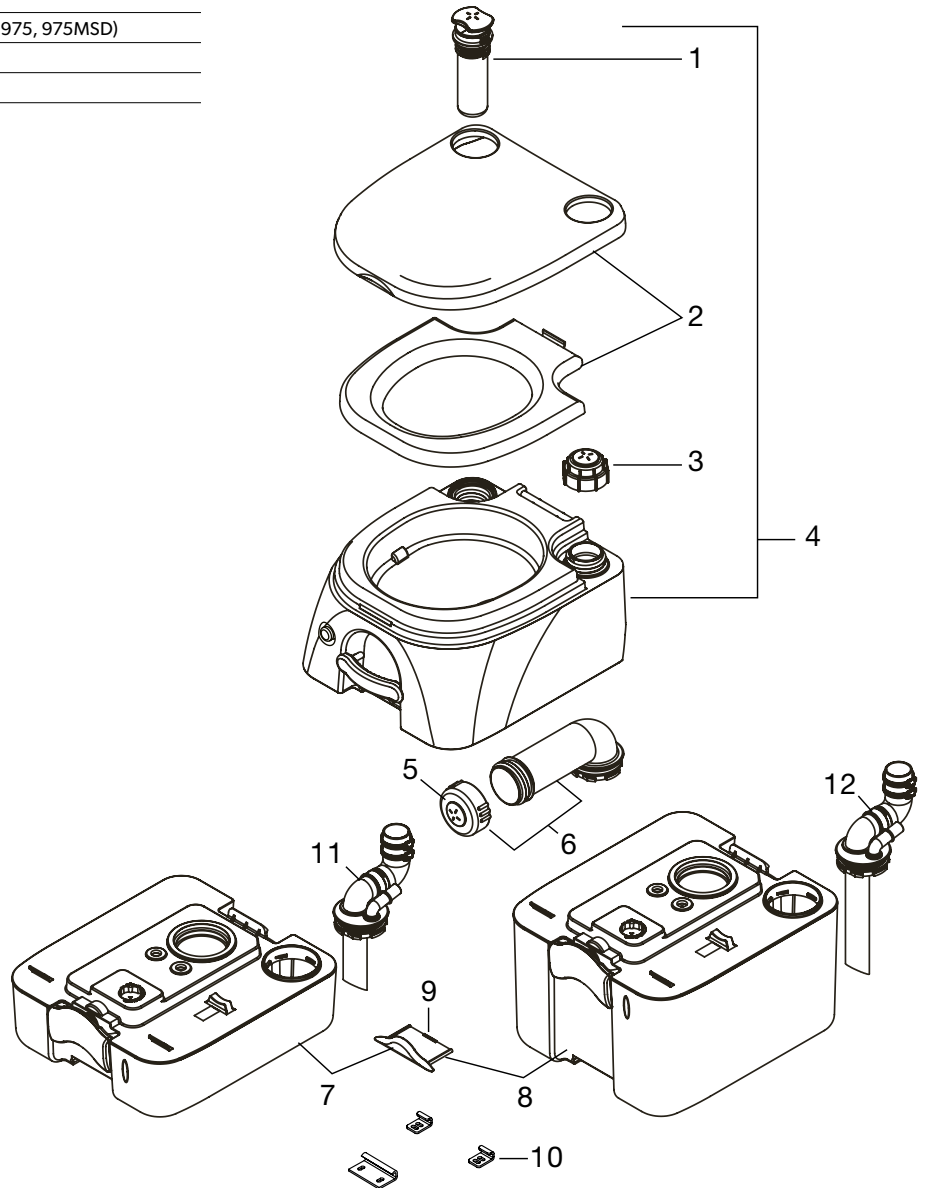

# PARTS LIST: PARTS LT, 7120 MODEL

ITEM	PART NO	LEGACY NO & DESCRIPTION
1	385312113 385312114	385312113 - SLOW CLOSE SEAT/COVER - WHITE 385312114 - SLOW CLOSE SEAT/COVER - BONE Includes Mounting Hardware
2	385311079 385311080	385311079 - BOWL KIT - WHITE 385311080 - BOWL KIT - BONE
3	385311979	385311979 - BOWL SEAL
4	385310025 385310048	385310025 - BOWL/BASE CLAMP KIT - WHITE 385310048 - BOWL/BASE CLAMP KIT - BONE
5	385311164	385311164 - 1/2" SEALING GROMMET
6	385311456	385311456 - BARBED CHECK VALVE REP'L Includes Sealing Grommet
7	385311984	385311984 - BOWL SUPPLY HOSE KIT Includes Grommet; Check Valve & Clamps