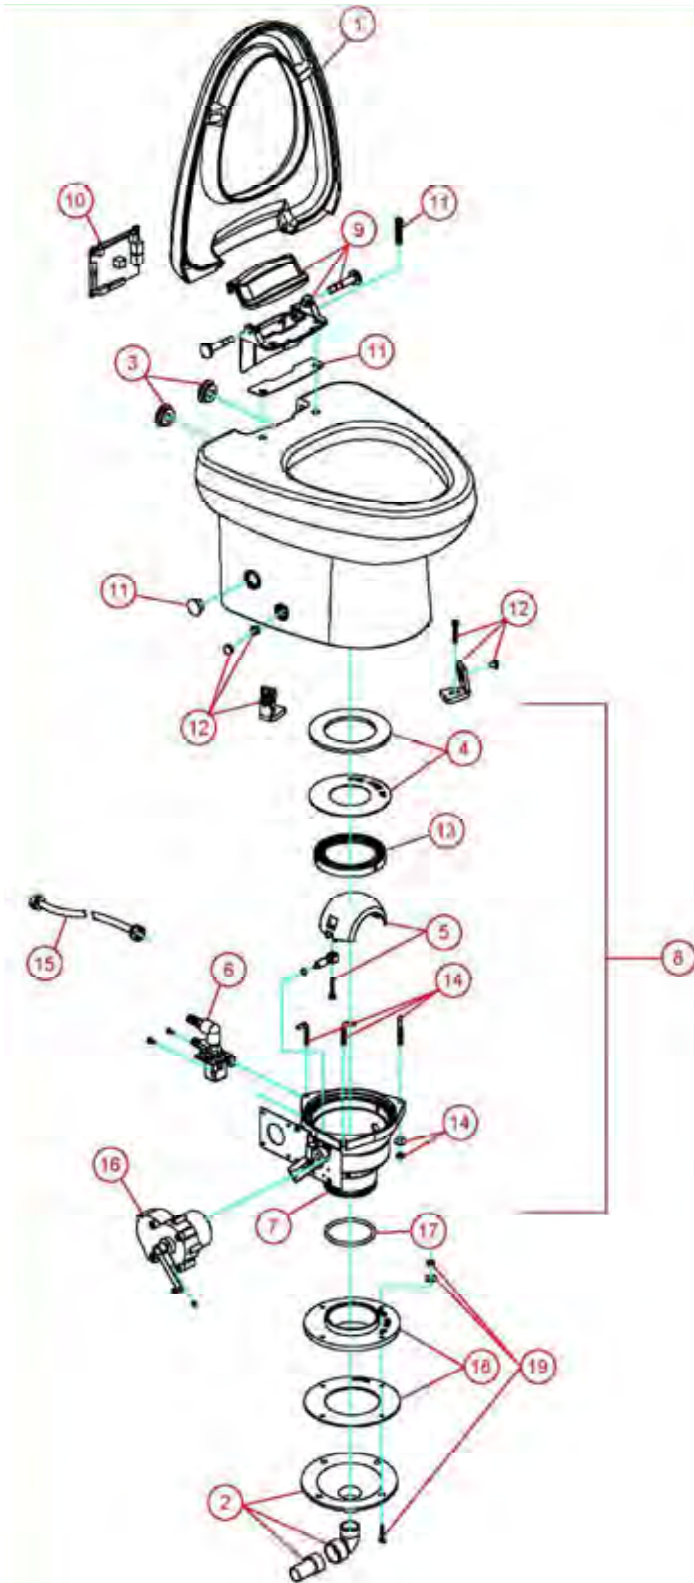

PARTS LIST: 3626 PLUG IN BASE

ITEM	PART NUMBER & DESCRIPTION
1	385311061 - KIT, 3600 SEAT & C'VR - WHITE 385311062 - KIT, 3600 SEAT & C'VR - BONE
2	385318864 - FUNNEL KIT Includes Item 21
3	385311164 - KIT, SEALING GROMMET ½"
4	385311009 - KIT, SEAL PLUG IN BASE
5	385310969 - KIT, MO HALFB'L/SHAFT AY-WHT
6	385310821 - WATER VALVE w/MOUNTING SCREWS (12VDC) 385310845 - WATER VALVE w/MOUNTING SCREWS (24VDC)
7	385311053 - KIT, BASE '06 PLUG IN Includes item 4, 5, 15, 16, 19
8	385311312 - COMPLETE BASE 12VDC PLUG IN 385311313 - COMPLETE BASE 24VDC PLUG IN Includes Items 4-7, 15-19
9	385311060 - KIT, 3600 COVER CIRCUIT BOARD
10	385311637 - KIT, CIRCUIT BOARD-12VDC/3626 385311638 - KIT, CIRCUIT BOARD-24VDC/3626
11	600344788 - MANUAL OVERRIDE PLUG, WHITE 600344800 - MANUAL OVERRIDE PLUG, BONE
12	385311057 - KIT, 3600 CERAMIC MTG
13	385311292 - KIT, BASE RING INSERT
14	385311011 - L-BOLTS/NUTS/WASH/PLUG IN BASE
15	385311018 - KIT, PLUG-IN SUPPLY HOSE
16	385310822 - MOTOR & MOUNTING HARDWARE (12VDC) 385310846 - MOTOR & MOUNTING HARDWARE (24VDC)
17	385311294 - KIT, O'RING PLUG-IN BASE
18	385311013 - FLOOR FLANGE ADPT Includes Item 21
19	385310064 - MOUNTING HARDWARE
N/S	385311417 - KIT, BASE DRIVE ARMS
N/S	385311639 - KIT, FLUSH SWITCH 3626/12VDC 385311640 - KIT, FLUSH SWITCH 3626/24VDC
N/S	385311636 - KIT, MIXING VALVE 3626

P/N: 600345832
REV: 03/09

**OBSOLETE FINISHED GOOD;
PARTS MAY STILL BE AVAILABLE**