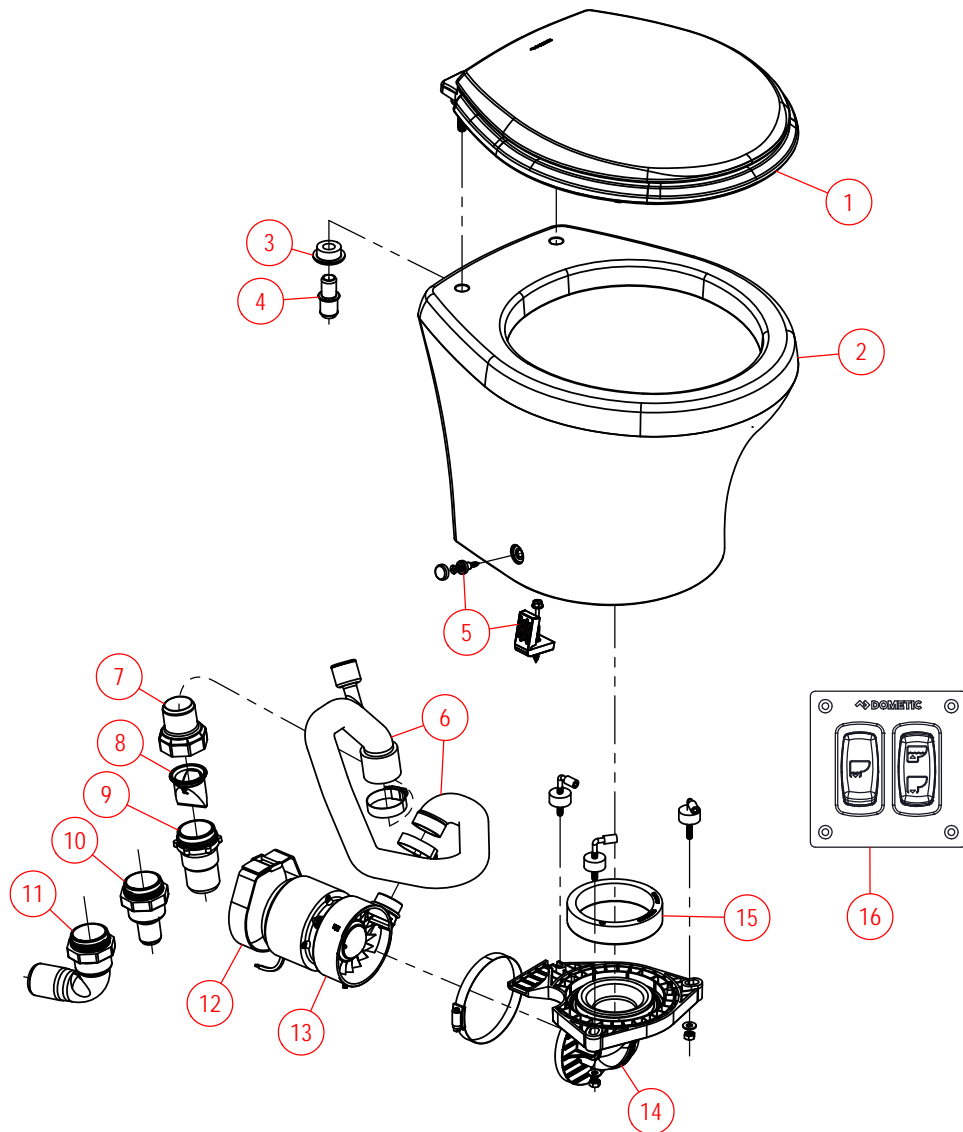

PARTS LIST: 8165 MASTERFLUSH

ITEM	PART NO	LEGACY NO & DESCRIPTION
1	385311694	385311694 - SEAT/COVER WOOD - WHITE Includes Mounting Hardware
2	385311378	385311378 - 4800/8900 LOW-PROFILE BOWL KIT-WHITE
3	385311164	385311164 - 1/2" SEALING GROMMET
4	385312069	385312069 - 3/4" BOWL SUPPLY HOSE ADAPTER Includes Sealing Grommet
5	385311463	385311463 - BOWL MOUNTING HARDWARE KIT
6	385312149	385312149 - DISCHARGE TUBE REPLACEMENT KIT Includes Clamps & Anti-Siphon Valve
7	385880070	385880070 - DISCHARGE TUBE VALVE ADAPTER
8	385311620	385311620 - 1 1/2" CHECK VALVE

ITEM	PART NO	LEGACY NO & DESCRIPTION
9	385311315	385311315 - 1 1/2" DISCHARGE FITTING
10	385880072	385880072 - 1" DISCHARGE FITTING
11	385880071	385880071 - 1 1/2" ELBOW DISCHARGE FITTING
12	385880083	385880083 - MOTOR/PUMP MOUNTING STRAP
13	385880068	385880068 - MOTOR/MACERATOR ASSY - 12VDC
14	385312138	385312138 - BOWL TRANSITION ADAPTER KIT Includes Bowl Seal & Mounting Hardware
15	385312137	385312137 - BOWL ADAPTER SEAL REPLACEMENT Includes Mounting Hardware
16	385311702	385311702 - DFST FLUSH SWITCH PANEL

P/N: 600347492
REV: 02-05/21