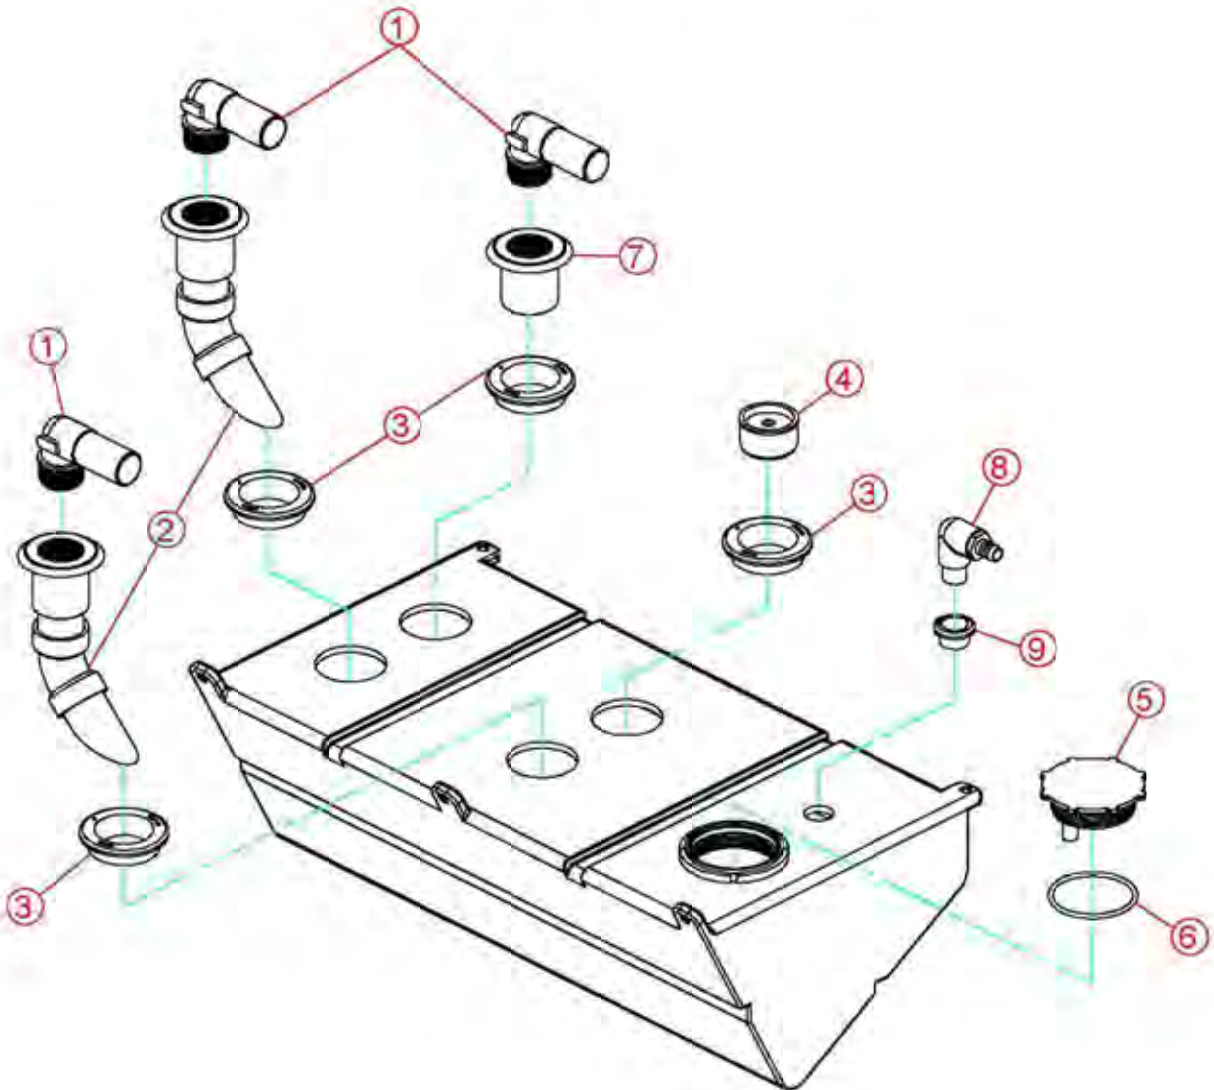

PARTS LIST: MODEL 322800121 HTS BASIC

ITEM	PART NUMBER & DESCRIPTION
1	385311251 - KIT, 90° ELBOW FITTING
2	385311078 - KIT, DIPTUBE
3	385311110 - KIT, GROMMET SEALING 2"
4	313255247 - TANKSAVER, 1 1/2" Includes Item 3
5	385250020 - KIT, CAP Includes Item 8
6	385311250 - KIT, O'RING 3-5/8" OD X 3/16"
7	385311252 - KIT, FLANGED ADAPTER FITTING
8	385311073 - KIT, VENT ELBOW BARBED
9	385311112 - KIT, GROMMET SEALING 3/4"

P/N: 600345095
REV: 04/05

**OBSOLETE FINISHED GOOD;
PARTS MAY STILL BE AVAILABLE**