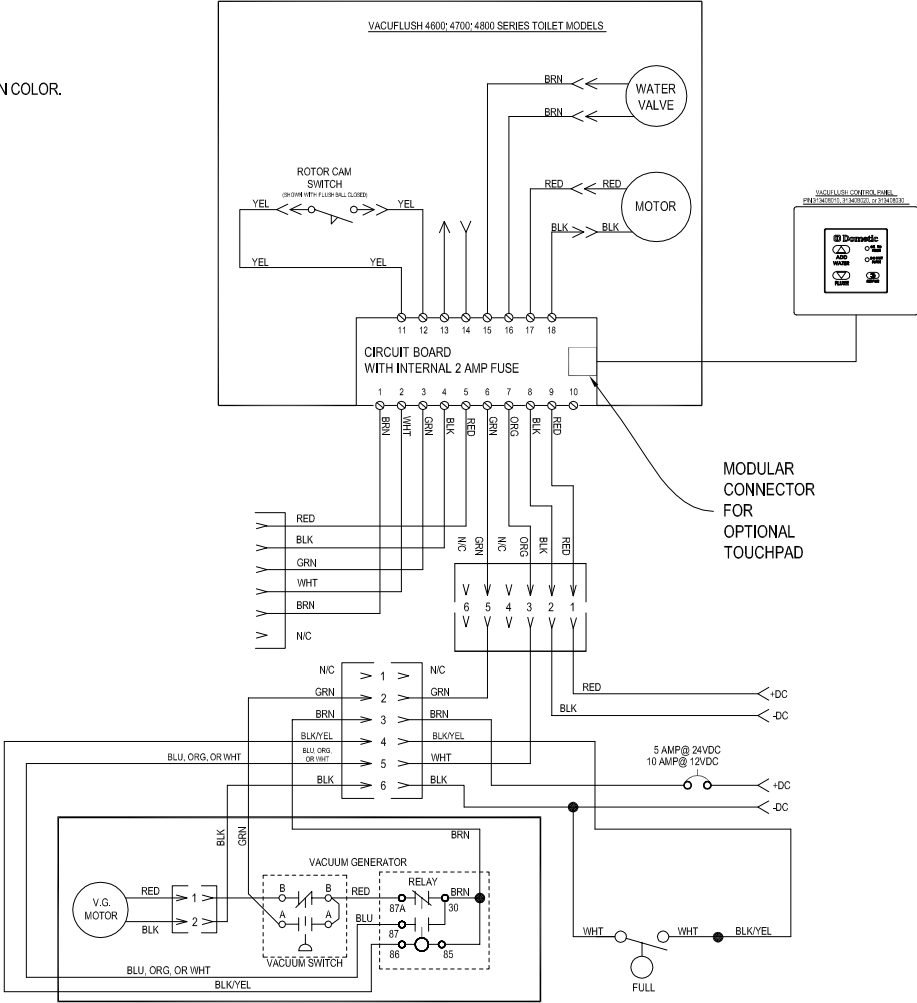

PARTS LIST: 4606 MODEL SERIES

WIRING DIAGRAM DWG REF.:
346612; SHEET 21

NOTE: DEUTSCH/AMP PLUGS AND RECEPTACLES ARE OPTIONAL. ELECTRICAL CONNECTORS ON VARIOUS PRODUCT MODELS. YOUR INSTALLED MODEL MAY OR MAY NOT HAVE DEUTSCH/AMP ELECTRICAL CONNECTORS. OEM SUPPLIED WIRING CAN ALSO VARY IN COLOR.

P/N: 600346661
REV: 05-04/13