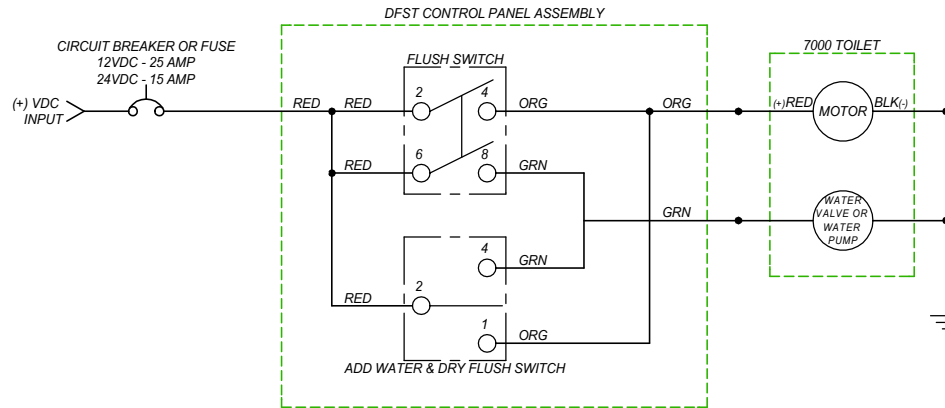

PARTS LIST: ORBIT 7124 MODEL

7000 SERIES FRESH WATER WIRING DIAGRAM - WITHOUT TANK FULL RELAY