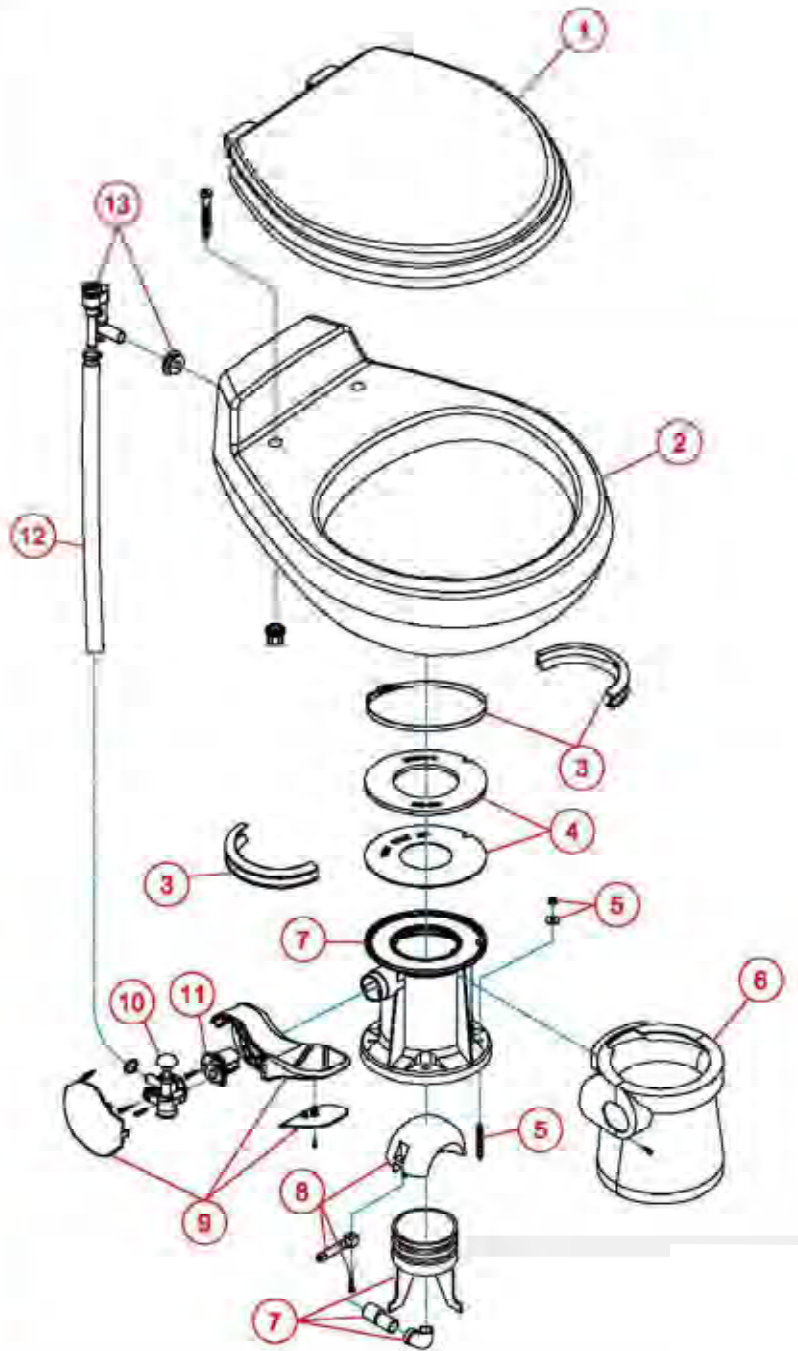

PARTS LIST: VACUFLUSH 1548

ITEM	PART NUMBER & DESCRIPTION
1	385343829 - KIT, SEAT-CV'R 500+, WHITE
2	385310739 - CERAMIC BOWL KIT, WHITE
3	385310025 - BAND AND HALF CLAMP, KIT
4	385311462 - SEAL REPLACEMENT, KIT
5	385316323 - MOUNTING HARDWARE
6	385310136 - PEDESTAL COVER KIT, WHITE
7	385310910 - BASE KIT, BONE
8	385310954 - KIT, BALL/BRASS SHAFT/P CART Includes Item 11
9	385310682 - PEDAL, CARTRIDGE, KIT Includes Item 11
10	385314349 - WATER VALVE, KIT
11	385310683 - SPRING CARTRIDGE, KIT
12	385345377 - HOSE, SUPPLY, WHITE
13	385316906 - VACUUM BREAKER, KIT - WITHOUT SPRAY

P/N: 600344563
REV: 01/10

**OBSOLETE FINISHED GOOD;
PARTS MAY STILL BE AVAILABLE**