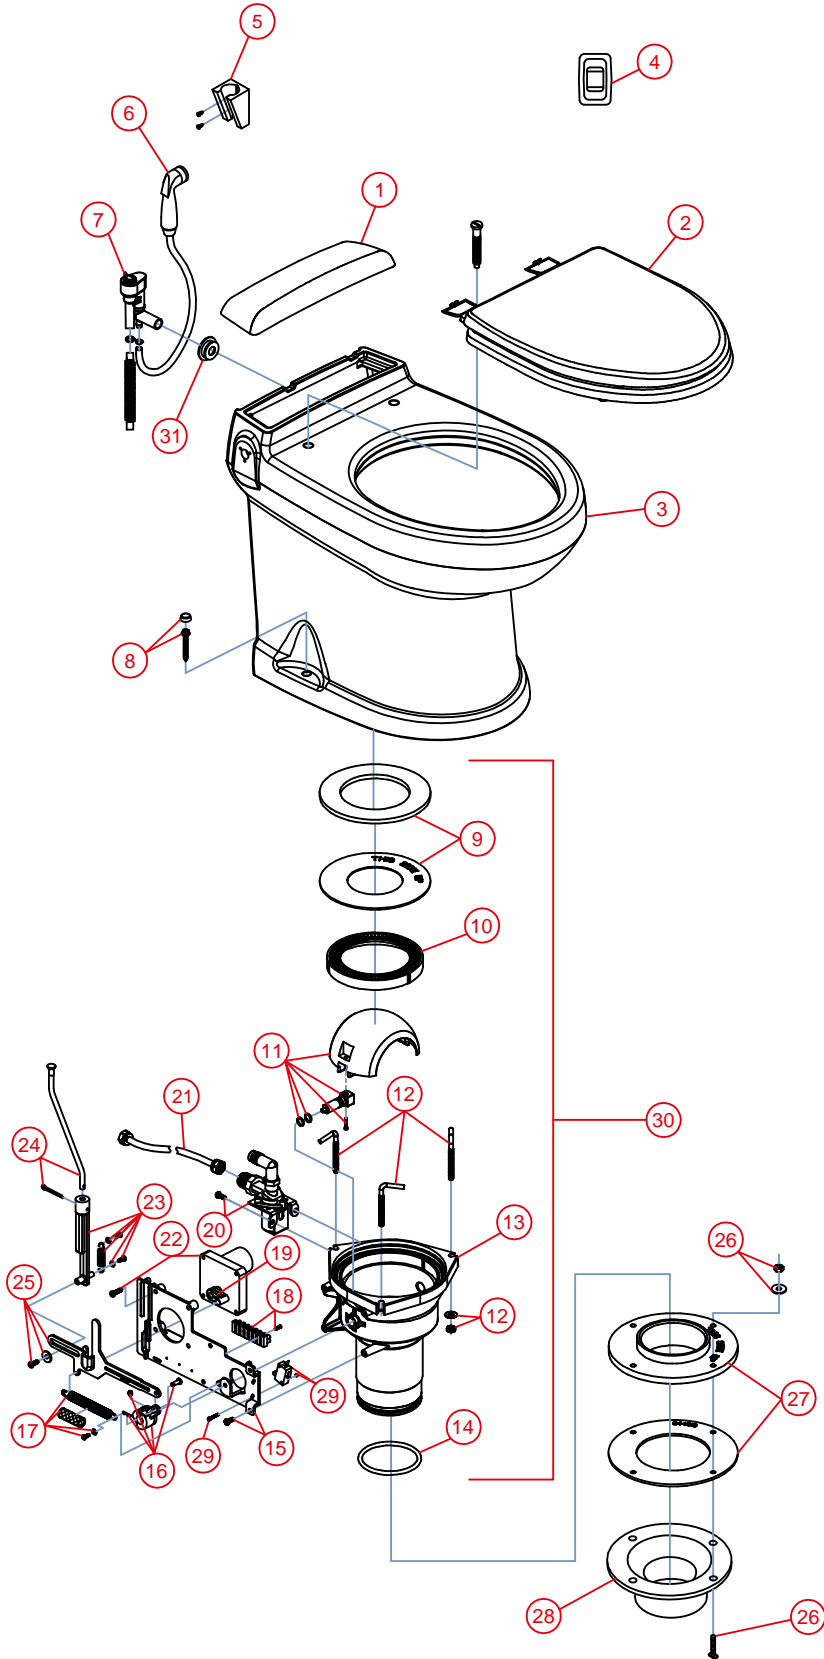

PARTS LIST: 4410 PLUG IN BASE

ITEM PART NUMBER & DESCRIPTION

1	385311001 - KIT, CON'TO ACCESS C'VR-WHT 385311002 - KIT, CON'TO ACCESS C'VR-BONE N/A - ACCESS COVER, EBONY
2	385311005 - KIT, CON'TO SEAT & LID-WHT 385311006 - KIT, CON'TO SEAT & LID-BONE 385311597 - KIT, CON'TO SEAT & CVR-EBONY
3	385311007 - KIT, CON'TO BOWL-WHT 385311008 - KIT, CON'TO BOWL-BONE 385311598 - KIT, CON'TO BOWL-EBONY
4	385311139 - KIT, WALL MT SWITCH-GRAVITY
5	385311131 - SPRAY BRACKET CHROME
6	385310809 - KIT, Hand Spray-CHROME
7	385310807 - KIT, VAC BRK'R ASY/PLUGIN BASE W/O SPRAY 385310808 - KIT, VAC BRK'K SPRAY/PLUGIN BS Includes Item 31
8	385310679 - KIT, MOUNTING-ECOVAC - WHITE 385310785 - KIT, MOUNTING-ECOVAC - BONE 385311020 - KIT, CON'TO MT'G HARD-CHR
9	385311009 - KIT, SEAL PLUG IN BASE
10	385311292 - KIT, BASE RING INSERT
11	385310969 - KIT, MO HALFBL'/SHAFT AY-WHT 385310971 - KIT, MO HALFBL'/SHAFT AY-EBY
12	385311011 - KIT, CON'TO L-BOLT/NUTS/WSHR
13	385311293 - KIT, BASE 4310/4410 ASSY 385311599 - KIT, BASE 4310/4410 ASSY-EBONY Includes Items 14-17, 23-25, 29
14	385311294 - KIT, O'RING PLUG-IN BASE
15	385311295 - KIT, MTG BRACKET Includes Items 16, 17, 25, 29
16	385311296 - KIT, ROTOR SHAFT CAM 4300/4400
17	385311297 - KIT, LINKAGE SPRING 4300/4400
18	385311298 - KIT, TERM BLK/WIRING 4300/4400
19	385311299 - KIT, MTR DRIVE ARM 4300/4400
20	385311709 - KIT, WATER VALVE-12VDC RETRO
21	385311018 - KIT, PLUG-IN SUPPLY HOSE
22	385311300 - KIT, MOTOR REP'L 4300/4400 Includes Item 19
23	385311301 - KIT, OVERRIDE SPRING 4300/4400
24	385311302 - KIT, OVERRIDE ASSY 4300/4400
25	385311303 - KIT, LINKAGE DRIVE 4300/4400
26	385310064 - KIT, MOUNT-TRAVELER-506/806
27	385311013 - FLOOR FLANGE ADAPTER KIT Includes Item 26
28*	385343765 - FLOOR FLANGE 3" SPIGOT 385345892 - FLOOR FLANGE 3" HUB 385345889 - FLOOR FLANGE 3" MALE PIPE THREAD 307344653 - FLOOR FLANGE 45° SWIVEL
29	385311003 - KIT, CON'TO FLUSH SWITCH
30	385311304 - KIT, BASE 4300/4400 COMPLETE 385311600 - KIT, BASE 4300/4400 COMP'T-EBY
31	385311164 - KIT, SEALING GROMMET 1/2"

* Optional Accessories Sold Separately & Not Included With Every Model

P/N: 600345149
REV: 09/10