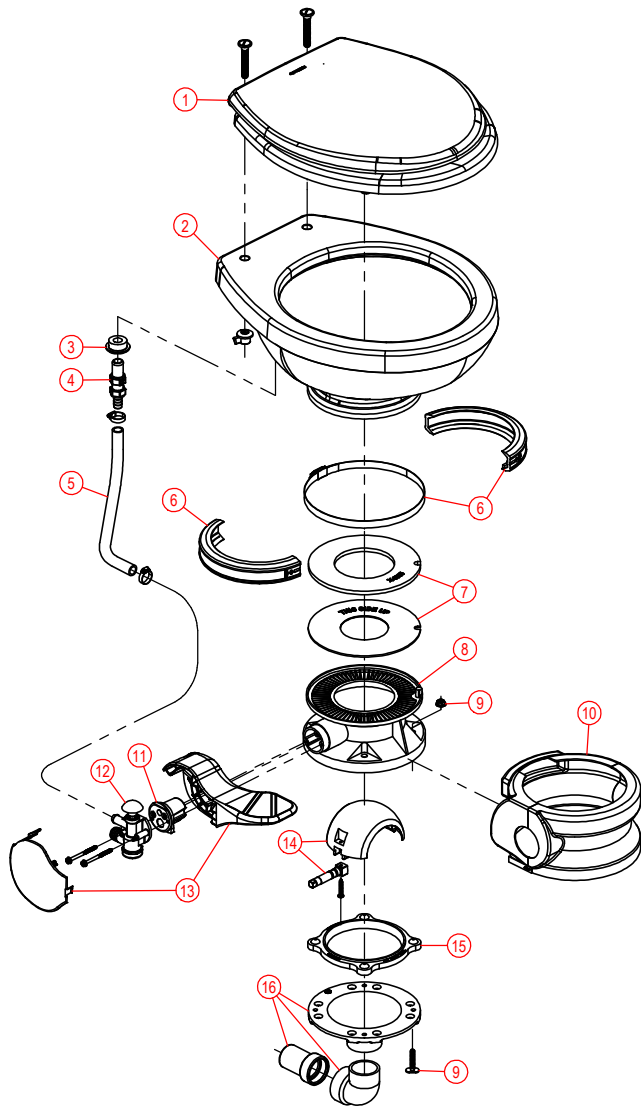

PARTS LIST: 5007 LOW-PROFILE VACUFLUSH TOILET

ITEM	PART NUMBER & DESCRIPTION
1	385343829 - SEAT/COVER - WHITE 385343831 - SEAT/COVER - BONE Includes Mounting Hardware
2	385311079 - BOWL KIT - WHITE 385311080 - BOWL KIT - BONE
3	385311164 - 1/2" SEALING GROMMET
4	385311456 - BARBED CHECK VALVE REPLACEMENT Includes Item 3
5	385345377 - BOWL WATER SUPPLY HOSE Includes Hose Clamps
6	385310025 - BOWL/BASE CLAMP KIT - WHITE 385310048 - BOWL/BASE CLAMP KIT - BONE
7	385311462 - FLUSH BALL SEAL REPLACEMENT KIT
8	385311038 - BASE KIT - WHITE 385311039 - BASE KIT - BONE Includes Items 6-15
9	385310064 - FLOOR FLANGE MOUNTING HARDWARE
10	385310108 - PEDESTAL COVER KIT - WHITE 385310109 - PEDESTAL COVER KIT - BONE
11	385310683 - SPRING CARTRIDGE KIT
12	385314349 - WATER VALVE KIT Includes Mounting Screws
13	385310682 - FLUSH PEDAL KIT - WHITE 385310762 - FLUSH PEDAL KIT - BONE Includes Item 11
14	385310954 - FLUSH BALL / SHAFT (BRASS) KIT Includes Item 11
15	385310063 - FLOOR / BASE SEAL Includes Mounting Hardware Kit
16	385318864 - VACUFLUSH FUNNEL KIT Includes Items 9 & 15

P/N: 600345418
REV: 02-08/16