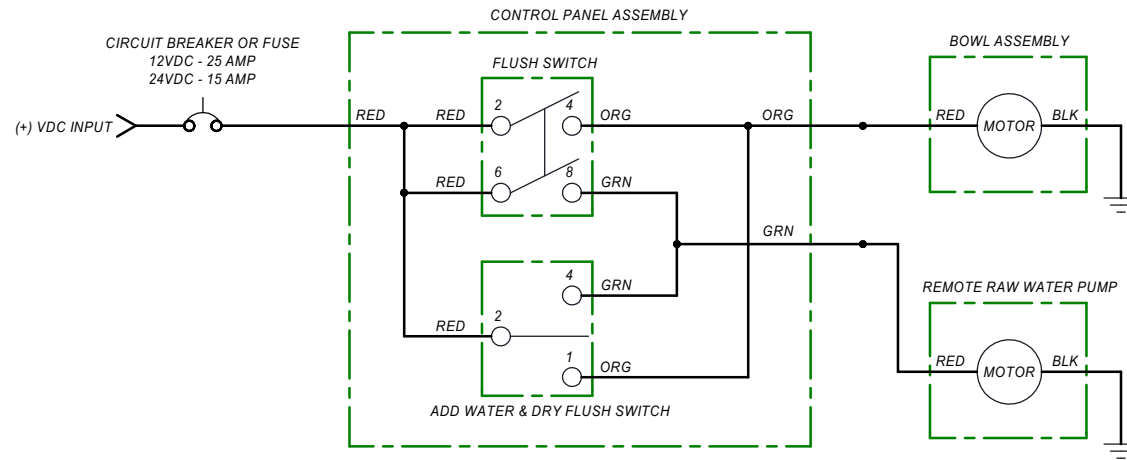

PARTS LIST: 8165 MODEL

8165 REMOTE RAW WATER WIRING DIAGRAM - WITHOUT TANK FULL RELAY

8165 REMOTE RAW WATER WIRING DIAGRAM - WITH TANK FULL RELAY