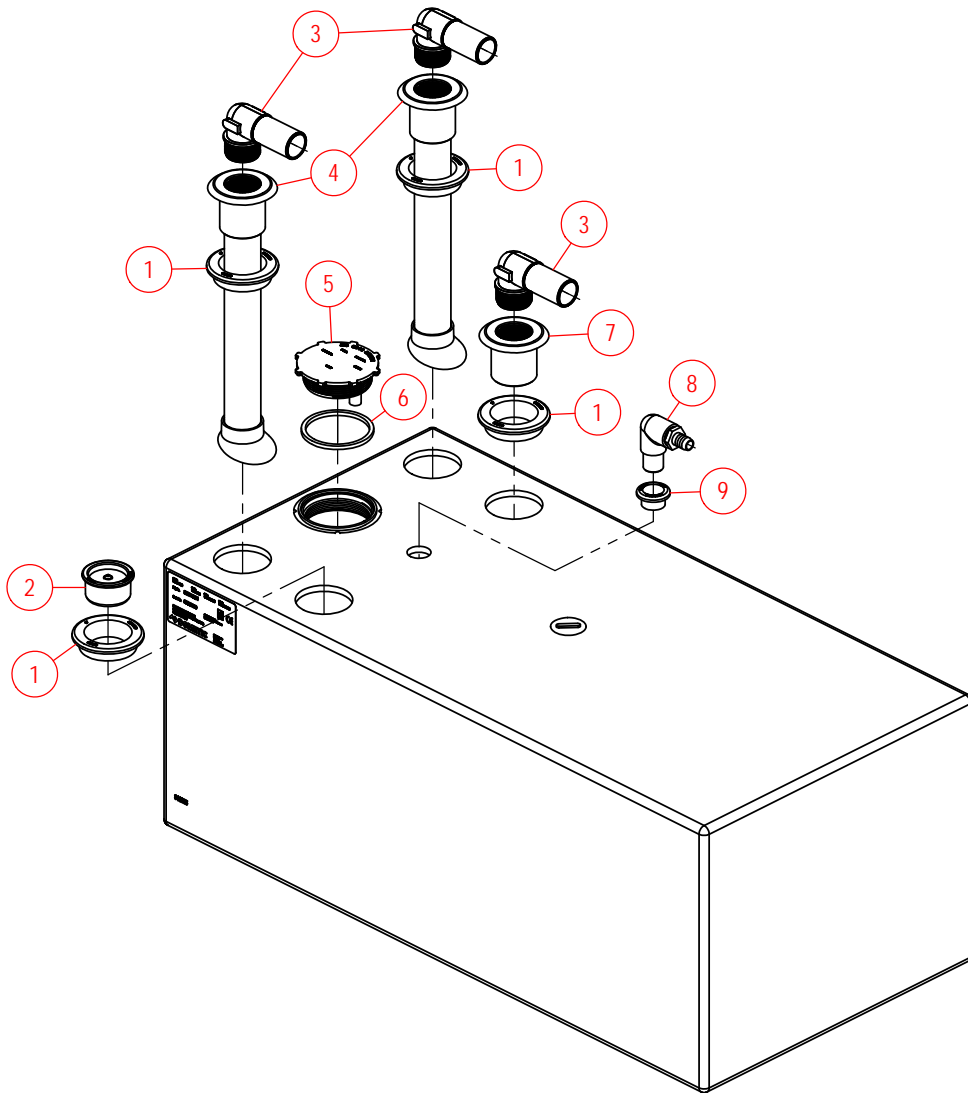

PARTS LIST: 4055 HOLDING TANK - 322840551

ITEM	PART NO	LEGACY NO & DESCRIPTION
1	385311110	385311110 - 2" SEALING GROMMET
2	9108554455	313255247 - TANKSAVER Includes Item 1
3	385311251	385311251 - 1 1/2" THREADED 90° ELBOW
4	385310660	385310660 - DISCHARGE FITTING ASSY Includes Item 1
5	385250020	385250020 - TANK CAP REPLACEMENT Includes Items 6
6	385311250	385311250 - TANKWATCH CAP REP'L SEAL
7	385311252	385311252 - FLANGED ADAPTER FITTING
8	385311073	385311073 - 5/8" VENT ELBOW FITTING Includes Item 9
9	385311112	385311112 - 3/4" SEALING GROMMET

P/N: 600344873
REV: 02-02/21