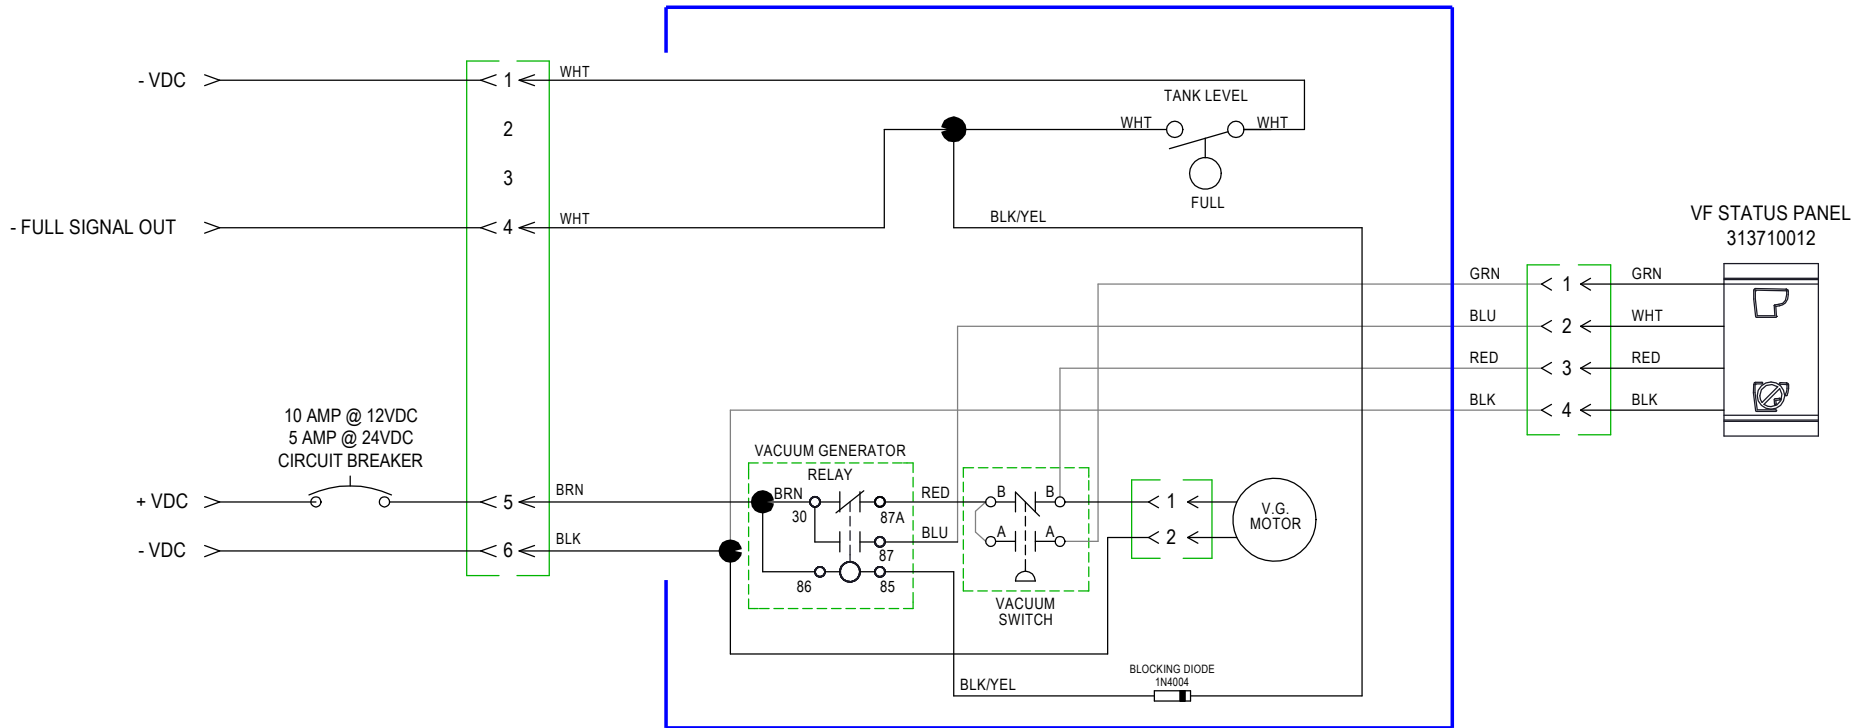

# PARTS LIST: 10G HOLDING TANK SYSTEM - 322001007

NOTE: DEUTSCH/AMP PLUGS AND RECEPTACLES ARE OPTIONAL ELECTRICAL CONNECTORS ON VARIOUS PRODUCT MODELS. YOUR INSTALLED MODEL MAY OR MAY NOT HAVE DEUTSCH/AMP ELECTRICAL CONNECTORS. OEM SUPPLIED WIRING CAN ALSO VARY IN COLOR.