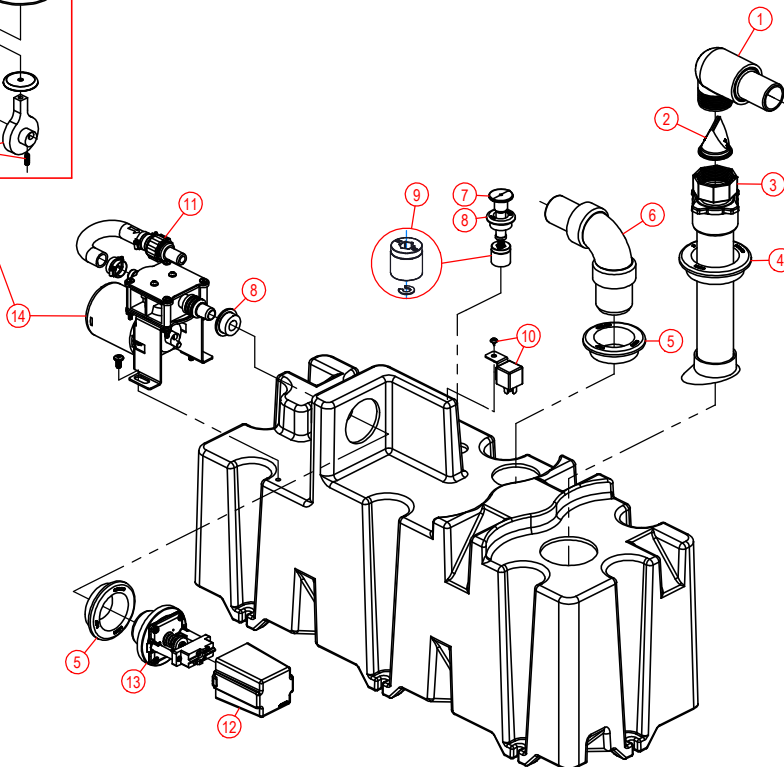

PARTS LIST: VACUUM HOLDING TANK - 317769012

ITEM PART NUMBER & DESCRIPTION

1	385311069 - 1 1/2" THREADED ELBOW HOSE ADAPTER
2	385311620 - 1 1/2" CHECK VALVE
3	385311421 - DIPTUBE ASSY W/SLIP NUT Includes Item 4
4	385311110 - 2" SEALING GROMMET
5	385311111 - 1 1/2" SEALING GROMMET
6	385310635 - 1 1/2" INLET ELBOW FITTING Includes Item 5
7	385310629 - TANK FULL LEVEL Includes Item 8
8	385311164 - 1/2" SEALING GROMMET
9	385311103 - TANK LEVEL FLOAT & LOCK RING
10	385311774 - SHUTDOWN RELAY & HARNESS ASSEMBLY Includes Mounting Screw
11	385312125 - AIR PUMP CHECK VALVE Includes hose clamps
12	385311420 - VACUUM SWITCH COVER, BLACK
13	385311436 - VACUUM SWITCH ASSEMBLY Includes Item 5
14	385310642 - AIR PUMP REPLACEMENT, COMPLETE Includes Items 14A, 14B, 14C, 14D
14A	385310631 - AIR PUMP CONNECTING ROD
14B	385310664 - MOTOR REPLACEMENT KIT (VHT6.5)
14C	385311040 - AIR PUMP VALVE REPLACEMENT KIT
14D	385311440 - AIR PUMP BODY REPLACEMENT KIT Includes Item 14C

P/N: 600344829
REV: 02-12/17