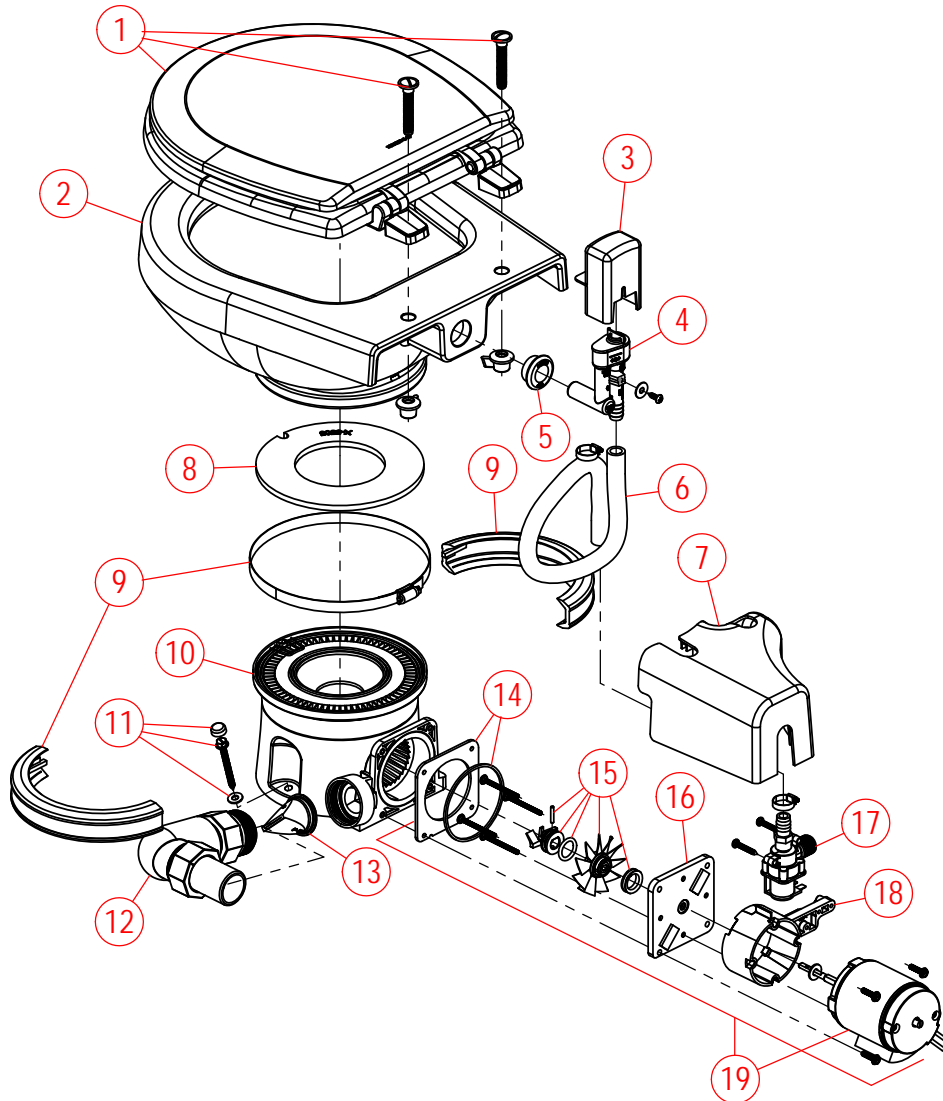

PARTS LIST: 7220 MODEL

ITEM	PART NUMBER & DESCRIPTION
1	385344436 - SEAT/COVER - WHITE Includes Mounting Hardware
2	385310676 - BOWL KIT - WHITE
3	385310696 - VACUUM BREAKER COVER - WHITE Includes Mounting Hardware
4	385316906 - VACUUM BREAKER KIT Includes Sealing Grommet
5	385311164 - ½" SEALING GROMMET
6	385311984 - BOWL SUPPLY HOSE KIT Includes Grommet; Check Valve & Clamps
7	385311985 - PUMP/MOTOR COVER - WHITE
8	38531979 - BOWL SEAL
9	385310025 - BOWL/BASE CLAMP KIT - WHITE
10	385311980 - BASE KIT - WHITE

ITEM	PART NUMBER & DESCRIPTION
11	385310679 - MOUNTING HARDWARE - WHITE
12	385312008 - SLIP ELBOW OUTLET KIT
13	385310076 - 1 ½" CHECK VALVE KIT, 2pcs per Kit
14	385312033 - FLANGE GASKET REPLACEMENT KIT
15	385311988 - MACERATOR BLADE REBUILD KIT Includes Mounting Hardware
16	385311987 - MOTOR MOUNTING PLATE Includes All Pump Seals & Mounting Hardware
17	385311851 - WATER VALVE KIT - 12VDC Includes Mounting Screws & Clamps
18	385311992 - WATER VALVE MOUNTING SPACER KIT Includes All Pump Seals
19	385311995 - PUMP/MOTOR 12V REPL-COMplete Includes Wtr Valve, Seals, Mac. Blade & Mtg Hardware

P/N: 4471012763
REV: 01-03/24