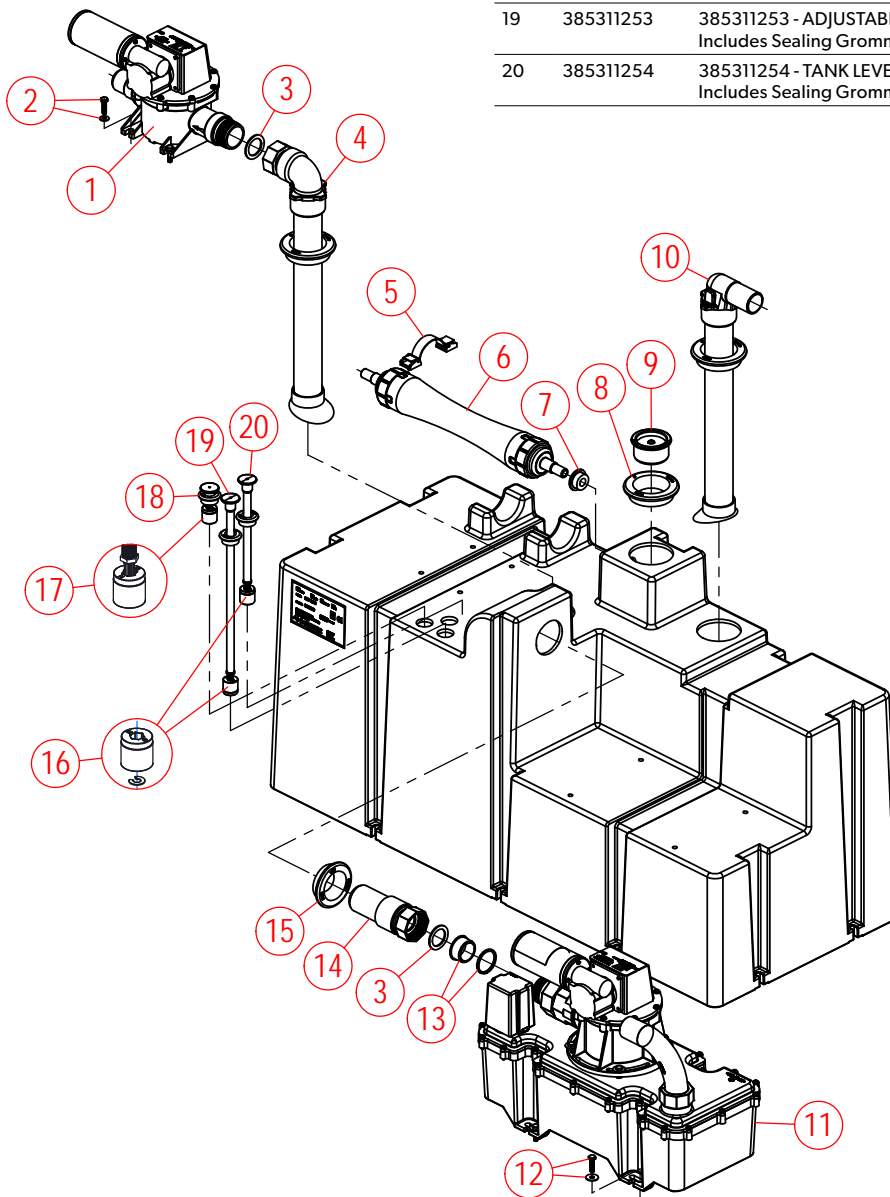

PARTS LIST: 42 GAL HTS - 322714212 & 322014224

ITEM	PART NO	LEGACY NO & DESCRIPTION
1	N/A	N/A - DISCHARGE PUMP See Discharge Pump Replacement Parts List
2	385311163	385311163 - PUMP MOUNTING HARDWARE
3	385311233	385311233 - 1 1/2" SLIP SEAL REPLACEMENT
4	385311575	385311575 - DIPTUBE W/90° ELBOW & SLIP NUT Includes Item Sealing Grommet & Slip Seal
5	4471004626	385310673.RPL - VENT FILTER MOUNTING KIT
6	9108823047	309311004 - VENT FILTER REPLACEMENT
7	385311164	385311164 - 1/2" SEALING GROMMET
8	385311110	385311110 - 2" SEALING GROMMET

ITEM	PART NO	LEGACY NO & DESCRIPTION
9	9108554455	313255247 - TANKSAVER Includes 2" Sealing Grommet
10	385311573	385311573 - DISCHARGE FITTING w/90° ELBOW Includes 2" Sealing Grommet
11	N/A	N/A - VACUUM GENERATOR 4 See VG4 Parts List
12	385311163	385311163 - VG MOUNTING HARDWARE
13	385311237	385311237 - SLIP SEAL ADAPTER FITTING
14	385311236	385311236 - VG4-HOLDING TANK INLET FITTING Includes Slip Seal & Grommet
15	385311111	385311111 - 1 1/2" SEALING GROMMET
16	385311103	385311103 - TANK LEVEL FLOAT/LOCK RING
17	385230268	385230268 - THREADED STEM/FLOAT REPLACEMENT
18	9108554562	313900101 - TANK FULL LEVEL Includes Sealing Grommet
19	385311253	385311253 - ADJUSTABLE TANK LEVEL 12" (1 per Kit) Includes Sealing Grommet
20	385311254	385311254 - TANK LEVEL ADJUSTABLE 24" (1 per Kit) Includes Sealing Grommet

P/N: 600345637
REV: 05-11/22