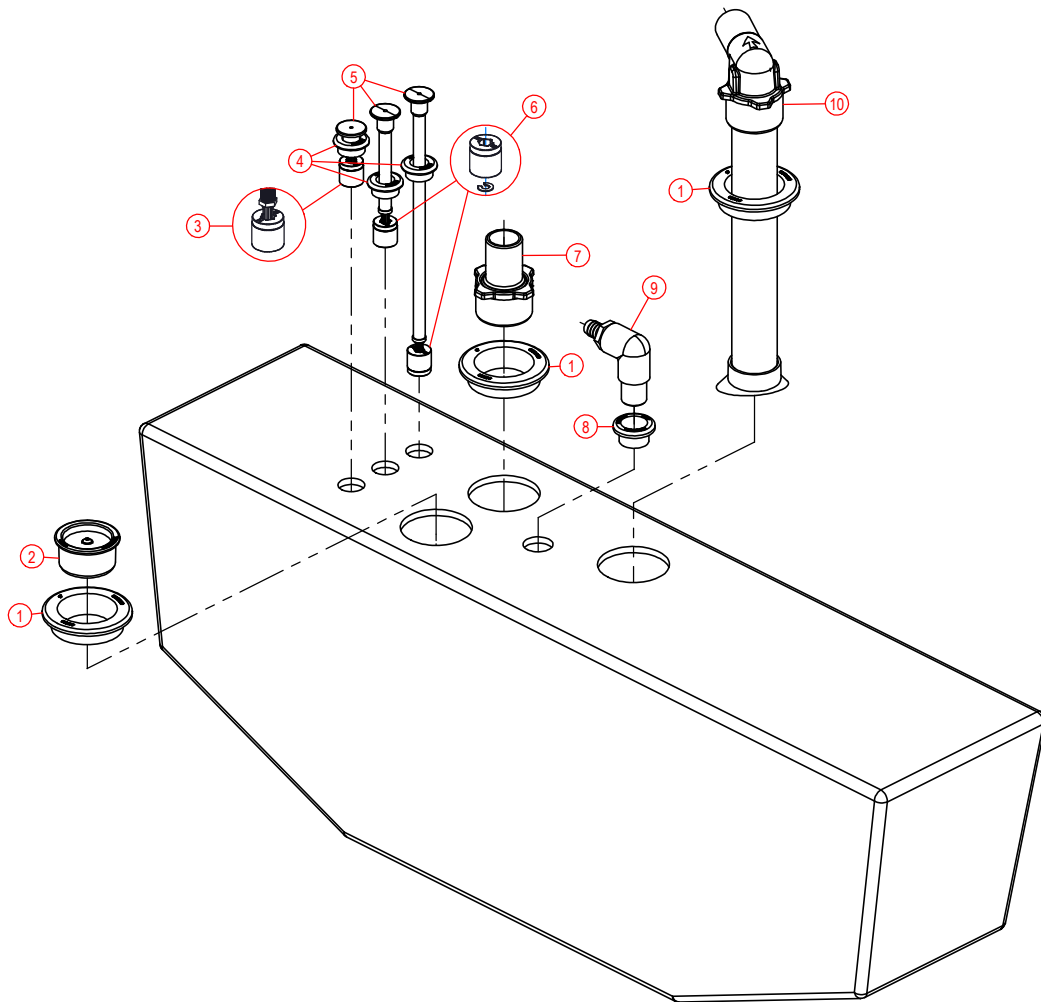

PARTS LIST: 20 GAL HULL HOLDING TANK SYSTEM - 322802001

ITEM	PART NUMBER & DESCRIPTION
1	385311110 - 2" SEALING GROMMET
2	313255247 - TANKSAVER Includes Item 1
3	385230268 - THREADED STEM/FLOAT REPLACEMENT
4	385311164 - 1/2" SEALING GROMMET
5	385312141 - TANK LEVELS w/DT CONNECTOR Includes Items 3, 4 & 6
6	385311103 - TANK LEVEL FLOAT & LOCK RING
7	385311977 - STRAIGHT 1 1/2" INLET FITTING Includes Item 1s
8	385311112 - 3/4" SEALING GROMMET
9	385311073 - 5/8" VENT ELBOW FITTING Includes Item 8
10	385311573 - DIPTUBE ASSY w/90° ELBOW Includes Item 1

P/N: 600347467
REV: 01-06/18