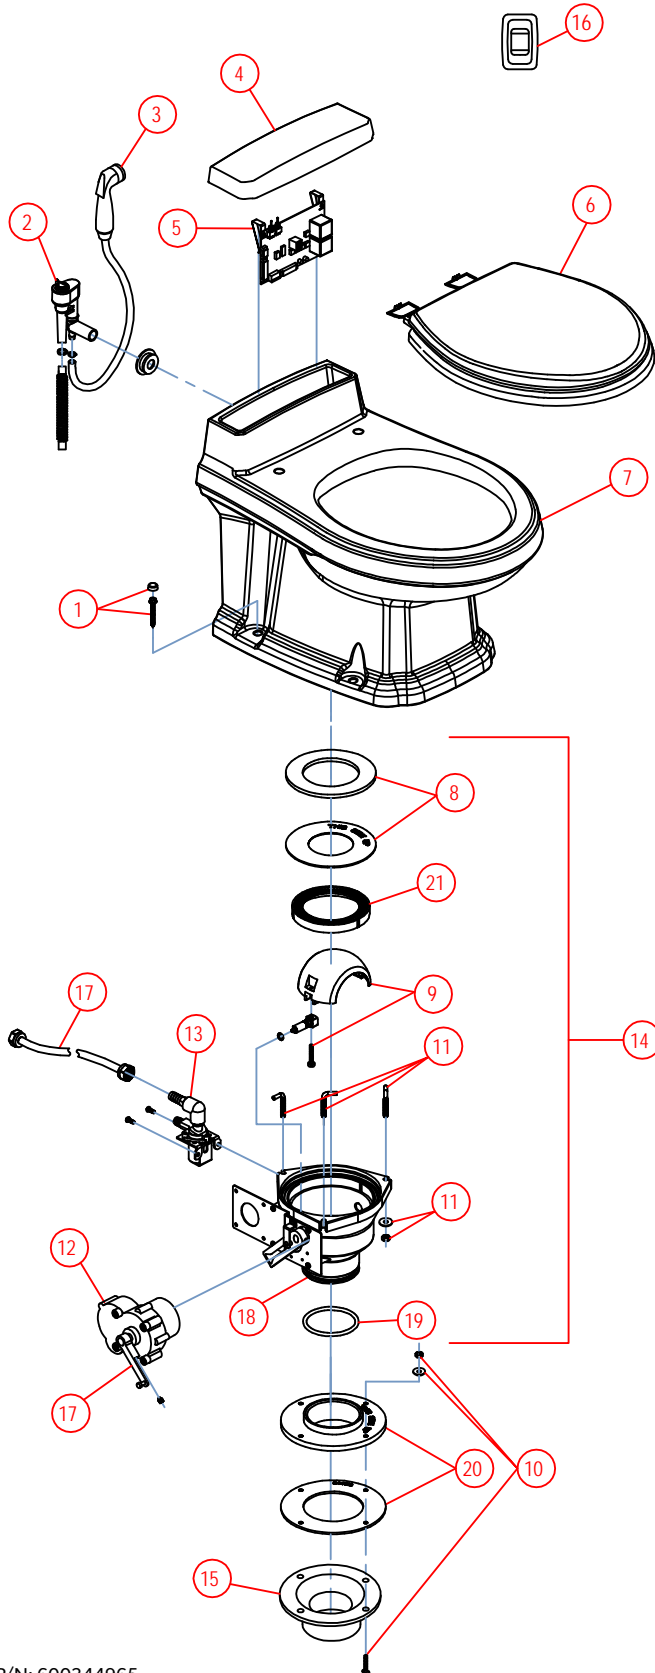

PARTS LIST: 3111

ITEM	PART NUMBER & DESCRIPTION
1	385310813 - KIT, MOUNT/MAGNUM OPUS-CHROME 385310814 - KIT, MOUNT/MAGNUM OPUS-GOLD 385310785 - KIT, MOUNTING-ECOVAC-BONE 385310679 - KIT, MOUNTING-ECOVAC-WHITE
2	385310807 - KIT, VAC BRK'R ASY/PLUGIN BASE 385310808 - KIT, VAC BRK'K SPRAY/PLUGIN BS
3	385310809 - KIT, Hand Spray-CHROME 385310873 - KIT, SPRAY-EBONY
4	385310851 - KIT, ACCESS LID/MAGNUM OPUS-WHT 385310852 - KIT, ACCESS LID/MAGNUM OPUS-BON 385310864 - KIT, ACCESS LID MAG OPUS-PLAT 385310866 - KIT, ACCESS LID/MAGNUM OPUS-EBY
5	385310887 - KIT, MAG OPUS C BOARD-12/TRAV
6	385344013 - KIT, SEAT-CV'R MAGNUM OPUS-WHITE 385344014 - KIT, SEAT-CV'R MAGNUM OPUS-BONE 385344018 - KIT, SEAT-CV'R MAGNUM OPUS-PLAT 385344019 - KIT, SEAT-CV'R MAGNUM OPUS-EBY
7	385310857 - KIT, BOWL 3011/3006-WHITE 385310858 - KIT, BOWL 3011/3006-BONE 385310870 - KIT, BOWL 3011/3006-PLAT 385310872 - KIT, BOWL 3011/3006-EBY
8	385311009 - KIT, PLUG IN BASE SEALS
9	385310969 - KIT, MO HALFB'L/SHAFT AY-WHT 385310971 - KIT, MO HALFB'L/SHAFT AY-EBY
10	385310064 - KIT, MOUNT-TRAVELER-506/806
11	385311011 - KIT, CON'TO L-BOLT/NUTS/WSHR
12	385310822 - KIT, 12 MOTOR/MTG HARDWARE MO Includes Item 17
13	385310821 - KIT, WATER VALVE 12/MAGNUM OPUS
14	385311471 - KIT, BASE ASSY MO3011 (PLUGIN)
15*	385343765 - FLOOR FLANGE 3" SPIGOT 385345892 - FLOOR FLANGE 3" HUB 385345889 - FLOOR FLANGE 3" MPT 385310961 - FLOOR FLANGE 45° SWIVEL** ** Must Be Used With Seal Included)
16	385311139 - KIT, WALL MT SWITCH-GRAVITY
17	385311417 - KIT, BASE DRIVE ARMS
18	385311053 - KIT, BASE '06 PLUGIN Includes Item 8, 9, 11, 19, 21
19	385311294 - KIT, O'RING PLUG-IN BASE
20	385311013 - KIT, CON'TO FLOOR FLANGE ADPT
21	385311292 - KIT, BASE RING INSERT
N/S	385310854 - KIT, ACCESS LID MT/MAGNUM OPUS

* Optional Accessories Sold Separately & Not Included With Every Model

P/N: 600344965
REV: 01/09

**OBSOLETE FINISHED GOOD;
PARTS MAY STILL BE AVAILABLE**