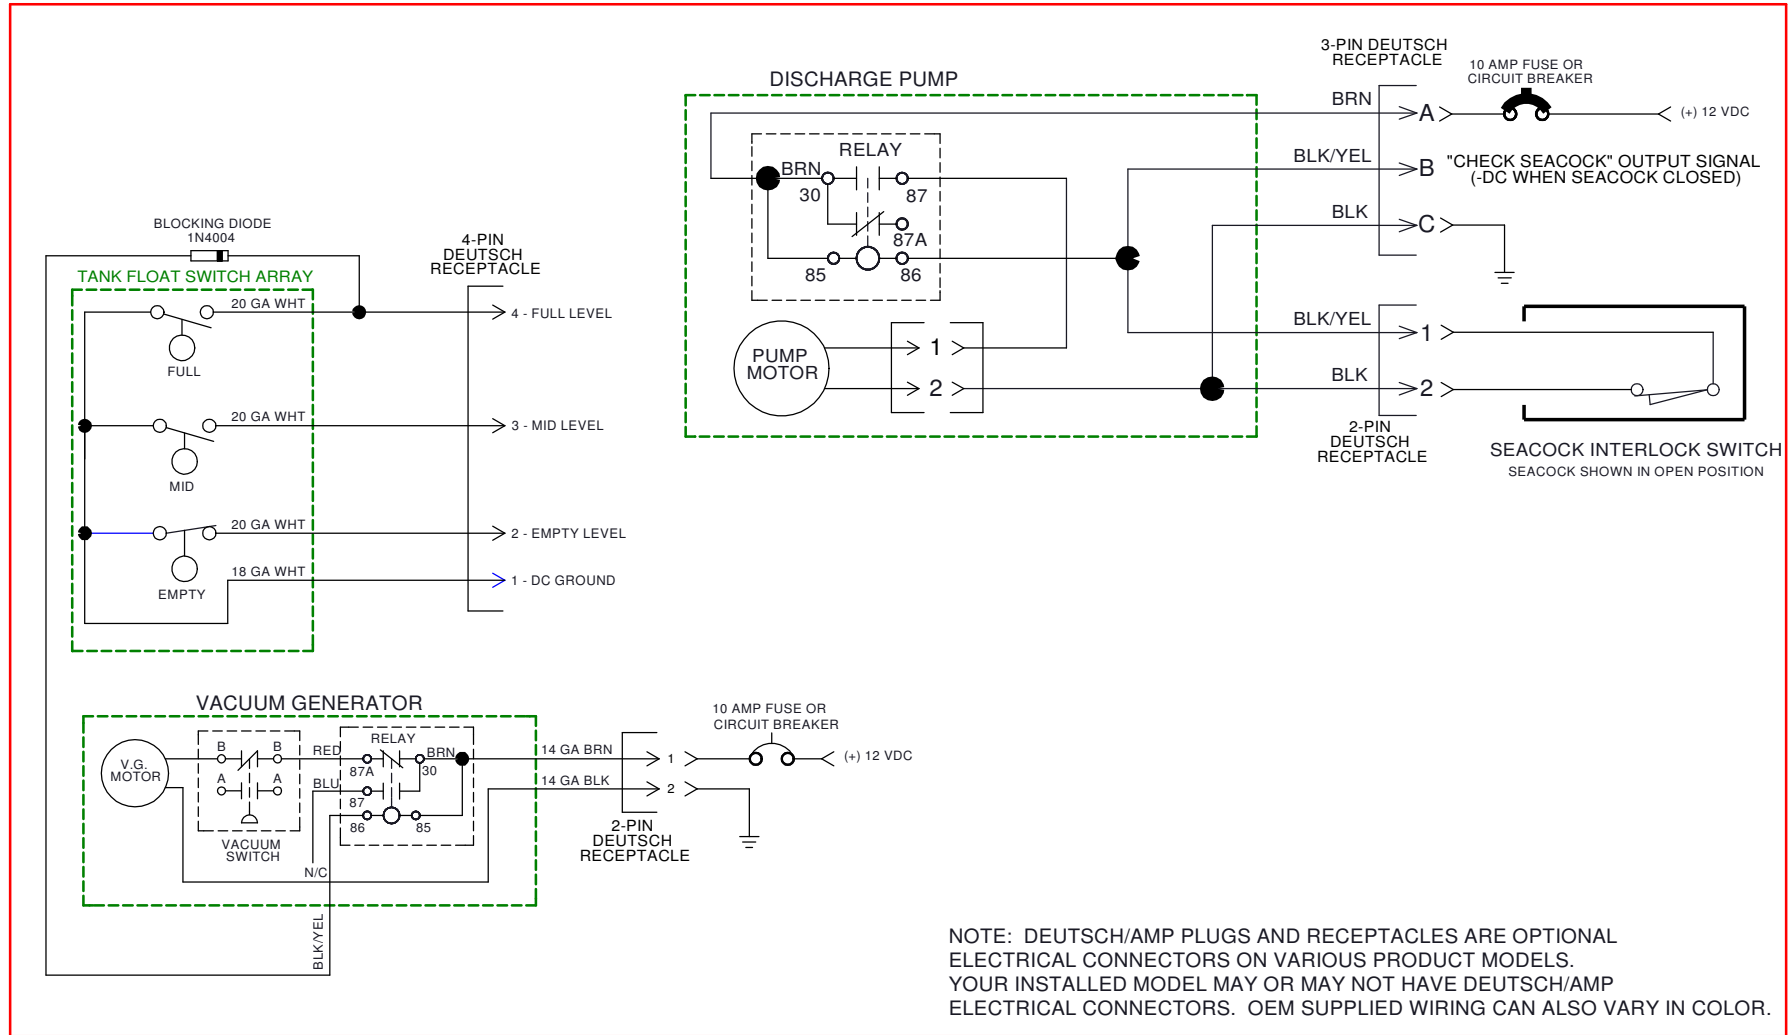

PARTS LIST: 27 GAL HOLDING TANK SYSTEM - 322002711

P/N: 600347416
REV: 01-10/17

WIRING DIAGRAM DWG REF.:
346612; SHEET 48

PARTS LIST: 27 GAL HOLDING TANK SYSTEM - 322712712 & 322712724

ITEM PART NUMBER & DESCRIPTION

1	385311164 - ½" SEALING GROMMET
2	385310673 - VENT FILTER MOUNTING KIT
3	309311002 - VENT FILTER REPLACEMENT CARTRIDGE Order Kit 385312060 for Replacement Fittings
4	385311163 - PUMP MOUNTING HARDWARE
5	N/A - DISCHARGE PUMP See Discharge Pump Parts List
6	385311233 - 1 ½" SLIP SEAL REPLACEMENT
7	385311575 - DIPTUBE W/90° ELBOW & SLIP NUT Includes Item 6 & 8
8	385311110 - 2" SEALING GROMMET
9	385311573 - DIPTUBE ASSY w/90° ELBOW Includes Item 8
10	385311111 - 1 ½" SEALING GROMMET
11	385311367 - VG OUTLET EXTENSION
12	N/A - LOW-PROFILE VACUUM GENERATOR See LPVG Parts List
13	385311162 - VG MOUNTING HARDWARE
14	313255247 - TANKSAVER Includes Item 8
15	385311253 - ADJUSTABLE TANK LEVEL 12" Includes Item 1
16	385311254 - TANK LEVEL ADJUSTABLE 24" Includes Item 1
17	385311103 - TANK LEVEL FLOAT & LOCK RING