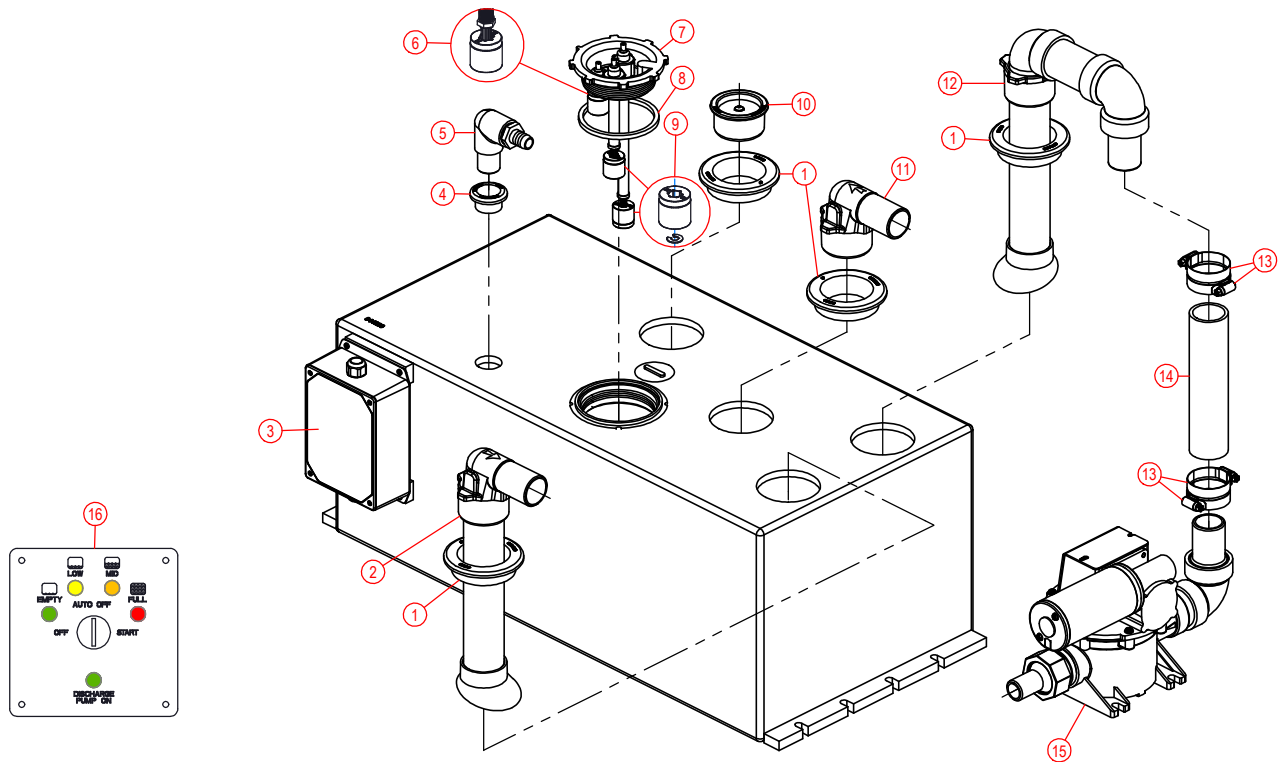

PARTS LIST: 4020 HOLDING TANK - 322402029

ITEM	PART NUMBER & DESCRIPTION
1	385311110 - 2" SEALING GROMMET
2	385311573 - DIPTUBE ASSY w/90° ELBOW Includes Item 1
3	385312134 - TANKMANAGER CONTROL MODULE Includes Mounting Screws
4	385311112 - 3/4" SEALING GROMMET
5	385311073 - 5/8" VENT ELBOW FITTING Includes Item 3
6	385230268 - THREADED STEM/FLOAT REPLACEMENT
7	385312126 - TANKWATCH CAP w/o VENT-DT CONNECTOR Includes Item 9
8	385311250 - TANKWATCH CAP O'RING REP'L
9	385311103 - TANK LEVEL FLOAT & LOCK RING
10	313255247 - TANKSAVER Includes Item 1
11	385311608 - 1 1/2" INLET ELBOW FITTING Includes Item 1
12	385312127 - DIPTUBE w/90° EXTENSION Includes Item 1
13	385311898 - 1 1/2" HOSE CLAMPS Includes 2 Clamps per Kit
14	385312010 - 1 1/2" MAXFLEX HOSE REPLACEMENT (12") Includes Mounting Clamps
15	N/A - DISCHARGE PUMP See Discharge Pump Parts List
16	385311098 - TANKMANAGER CONTROL PANEL Includes Mounting Screws

P/N: 600347428
REV: 02-04/18