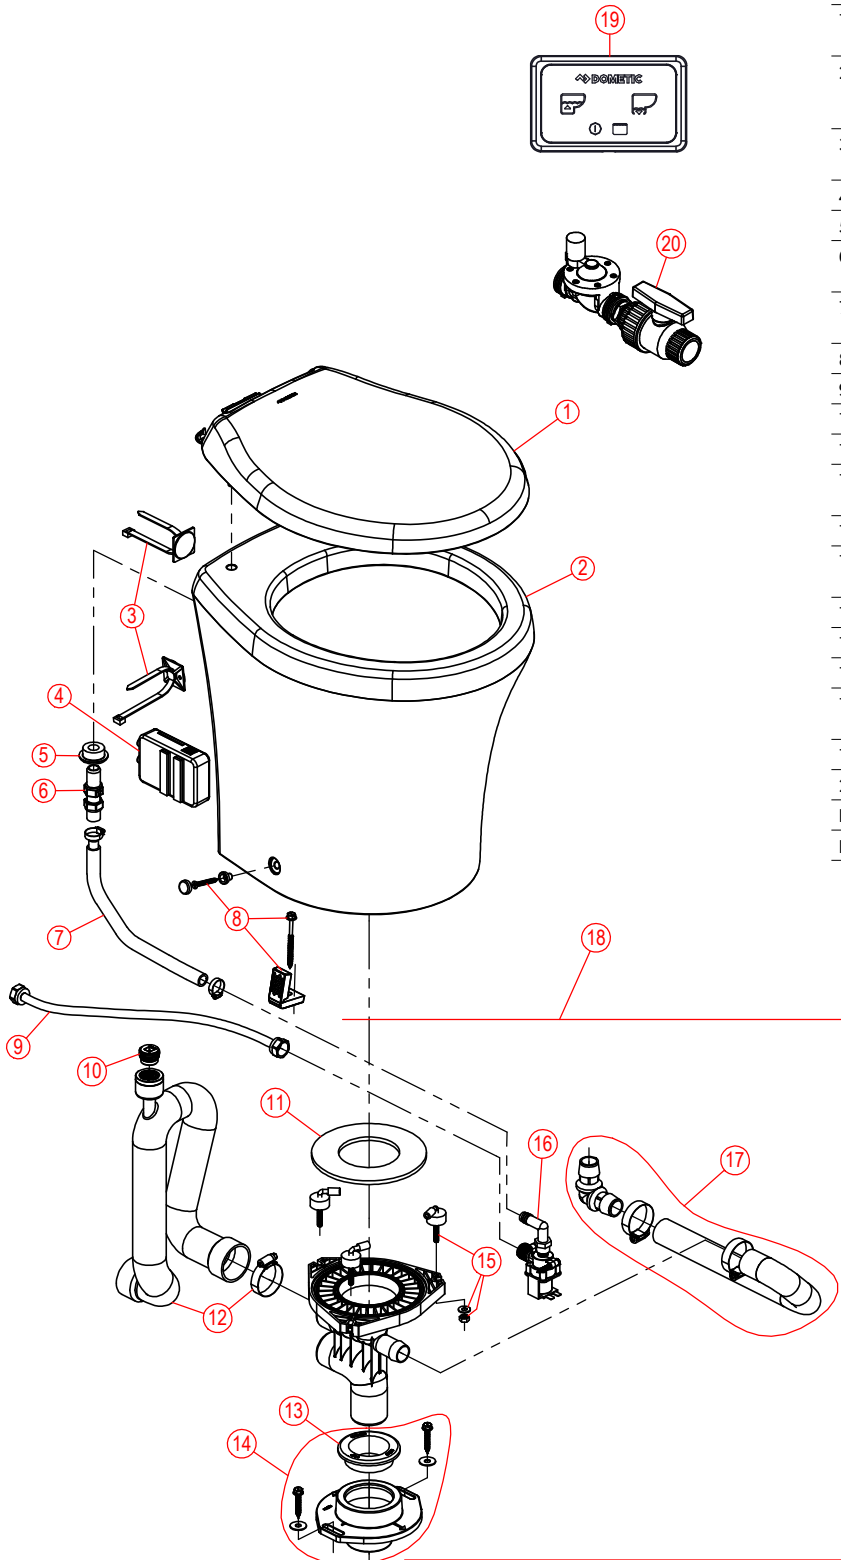

PARTS LIST: 9840 MODEL (ABOVE-FLOOR DISCHARGE OPTION)

ITEM	PART NUMBER & DESCRIPTION
1	385311618 - SEAT/COVER SLOW-CLOSE KIT - WHITE 385311619 - SEAT/COVER SLOW-CLOSE KIT - BONE
2	385311730 - 9300 BOWL KIT - WHITE 385311731 - 9300 BOWL KIT - BONE Includes Item 5
3	385311915 - COMPONENT MOUNTING STRAP KIT Kit Quantity is One Set
4	385311919 - CONTROL MODULE 12/24 VDC
5	385311164 - 1/2" SEALING GROMMET
6	385311456 - BARBED CHECK VALVE REPLACEMENT Includes Item 5
7	385345377 - BOWL WATER SUPPLY HOSE Includes Hose Clamps
8	385311463 - BOWL MOUNTING HARDWARE KIT
9	385311018 - WATER SUPPLY HOSE 1/2 FPT
10	385880080 - ANTISIPHON VALVE REPLACEMENT
11	385311914 - BASE SEAL REPLACEMENT
12	385311913 - DISCHARGE TUBE-ABOVE FLOOR Includes Item 10
13	385311111 - 1 1/2" SEALING GROMMET
14	385311911 - FLOOR FLANGE/MTG ADAPTER KIT Includes Item 13
15	385311011 - BASE TO BOWL MOUNTING HARDWARE
16	385311905 - WATER VALVE KIT - 24VDC
17	385311910 - WATER JET INLET TUBE KIT
18	385311923 - 9000 SERIES ABOVE FLOOR BASE KIT - 24VDC Includes Item 9-12 & 15-17
19	313600022 - DOMETIC TOUCHPAD FLUSH SWITCH - BLACK
20	385311925 - JET VALVE ASSEMBLY - 24VDC
N/S	385311926 - 1 1/2" SWING CHECK VALVE
N/S	385312043 - 1 1/2" SWING CHECK VALVE-UNION

P/N: 600347173
REV: 02-12/16