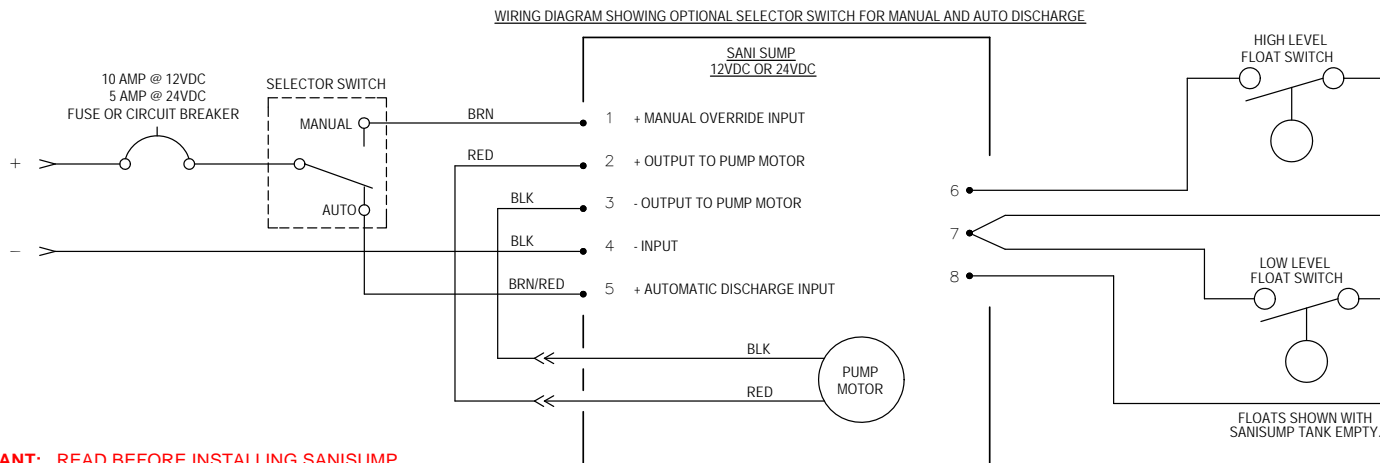

PARTS LIST: SANISUMP

IMPORTANT: READ BEFORE INSTALLING SANISUMP

- •USE 12 OR 14 GA STRANDED COPPER WIRE.
- •CIRCUIT BREAKER IS NOT SUPPLIED BY SEALAND.
- •OPTIONAL S.T.D.P. SELECTOR SWITCH NOT SUPPLIED.
- •**CAUTION:** REVERSE POLARITY WILL DAMAGE CIRCUIT.
- •**CAUTION:** SANISUMP IS NOT AN IMMERSABLE PRODUCT.
  MOUNT IN AREA ABOVE MAXIMUM BILGE WATER LINE.
- •OPTIONAL BONDING WIRE CAN BE CONNECTED TO ONE OF THE
  FOUR MOTOR MOUNTING SCREWS.

P/N: 600343929
REV: 02-08/21