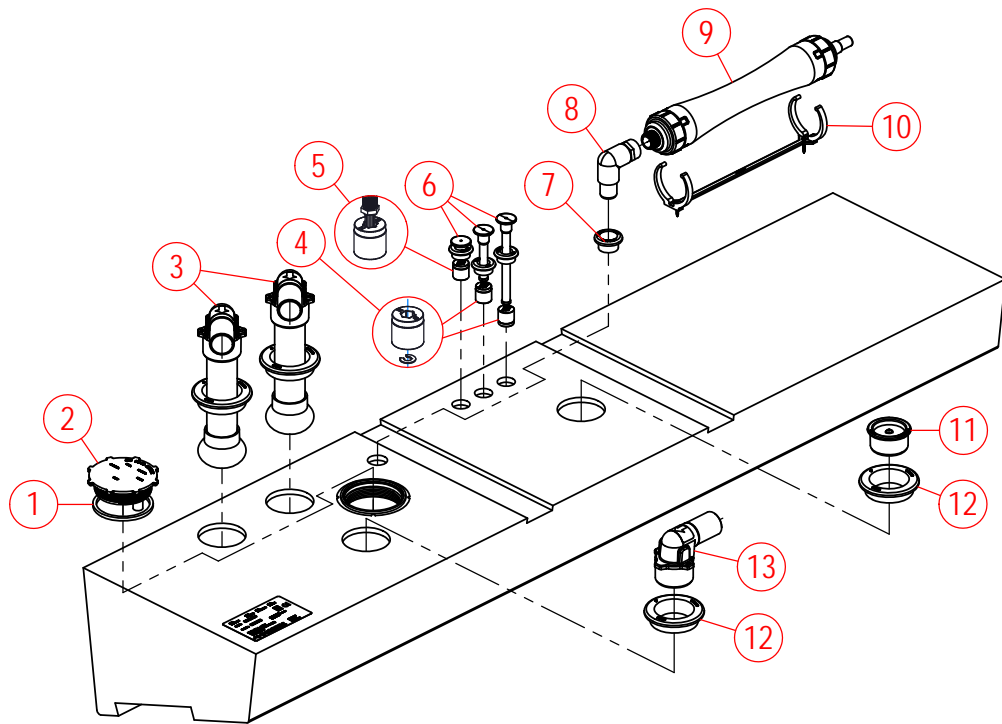

PARTS LIST: 25 GAL HOLDING TANK - 322802501

ITEM	PART NO	LEGACY NO & DESCRIPTION
1	385311250	385311250 - TANKWATCH CAP REP'L SEAL
2	385250020	385250020 - TANK CAP REPLACEMENT Includes Cap Seal
3	385311573	385311573 - DISCHARGE FITTING w/90° ELBOW Includes 2" Sealing Grommet
4	385311103	385311103 - TANK LEVEL FLOAT/LOCK RING
5	385230268	385230268 - THREADED STEM/FLOAT REPL
6	4471006245	385312028.RPL - TANK LEVELS w/DT CONNECTOR
7	385311112	385311112 - 3/4" SEALING GROMMET
8	385311091	385311091 - 3/4" VENT FILTER ELBOW FITTING Includes Sealing Grommet & Seal
9	9108849515	309311004 - VENT FILTER REPLACEMENT
10	385311106	385311106 - VENT FILTER MOUNTING BRACKET Includes Mounting Hardware
11	9108554455	313255247 - TANKSAVER Includes 2" Sealing Grommet
12	385311110	385311110 - 2" SEALING GROMMET
13	385311608	385311608 - 1 1/2" INLET ELBOW FITTING Includes Sealing Grommet

P/N: 600347671
REV: 01-09/22