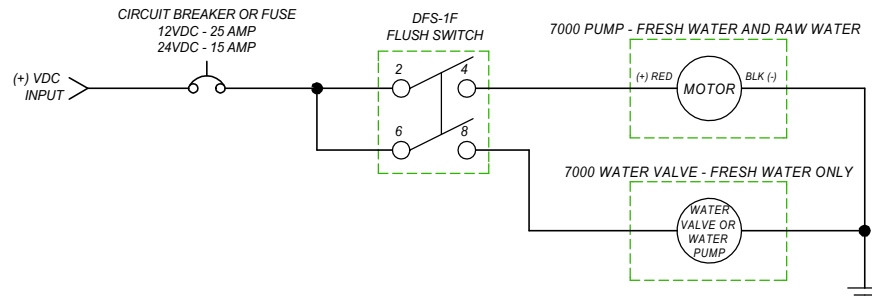

## 7000 SERIES FRESH/RAW WATER WIRING DIAGRAM - WITH TANK FULL RELAY

NOTE: DEUTSCH/AMP PLUGS AND RECEPTACLES ARE OPTIONAL ELECTRICAL CONNECTORS ON VARIOUS PRODUCT MODELS. YOUR INSTALLED MODEL MAY OR MAY NOT HAVE DEUTSCH/AMP ELECTRICAL CONNECTORS. OEM SUPPLIED WIRING CAN ALSO VARY IN COLOR.