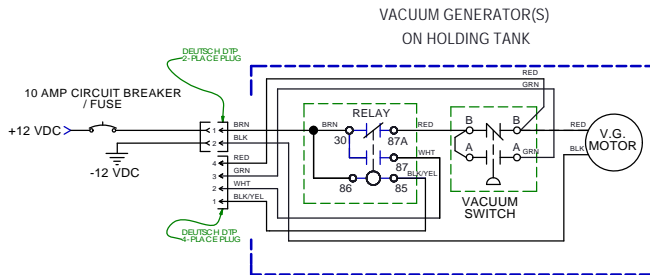

# PARTS LIST: 37 GAL HOLDING TANK - 322503705

**NOTE:** ALL ITEMS INSIDE DASHED BLUE BOXES ARE SUPPLIED BY DOMETIC

NOTE: DEUTSCH/AMP PLUGS AND RECEPTACLES ARE OPTIONAL ELECTRICAL CONNECTORS ON VARIOUS PRODUCT MODELS. YOUR INSTALLED MODEL MAY OR MAY NOT HAVE DEUTSCH/AMP ELECTRICAL CONNECTORS. OEM SUPPLIED WIRING CAN ALSO VARY IN COLOR.