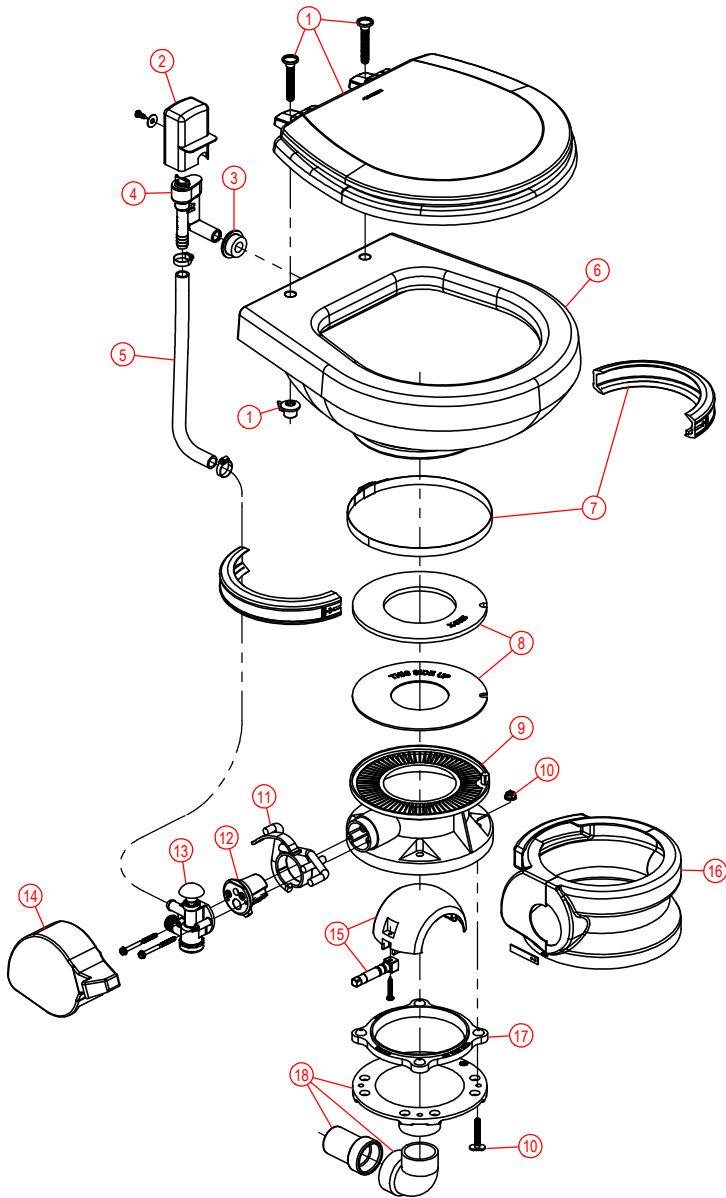

PARTS LIST: 706 VACUFLUSH TOILET - 317470611

ITEM	PART NUMBER & DESCRIPTION
1	385344436 - SEAT/COVER - WHITE Includes Mounting Hardware
2	385310696 - VACUUM BREAKER COVER - WHITE Includes Mounting Hardware
3	385311164 - 1/2" SEALING GROMMET
4	385310687 - VACUUM BREAKER REPLACEMENT Includes Item 3
5	385345377 - BOWL WATER SUPPLY HOSE Includes Hose Clamps
6	385310676 - BOWL KIT - WHITE
7	385310048 - BOWL/BASE CLAMP KIT
8	385311462 - FLUSH BALL SEAL REPLACEMENT KIT
9	385311559 - 706 BASE KIT - WHITE (SMALL PAD PEDAL) Includes Items 7, 8 & 11-18
10	385310064 - FLOOR FLANGE MOUNTING HARDWARE
11	385311553 - PEDAL/LEVER & CARTRIDGE KIT Includes Item 12
12	385236096 - SPRING CARTRIDGE KIT
13	385314349 - WATER VALVE KIT Includes Mounting Screws
14	385311551 - PEDAL COVER - WHITE
15	385318162 - FLUSH BALL, SHAFT & CARTRIDGE KIT-WHT Includes Item 12
16	385310108 - PEDESTAL COVER KIT - WHITE
17	385310063 - FLOOR / BASE SEAL Includes Mounting Hardware Kit
18	385318864 - VACUFLUSH FUNNEL KIT Includes Items 10 & 17

P/N: 600346582
REV: 02-06/19