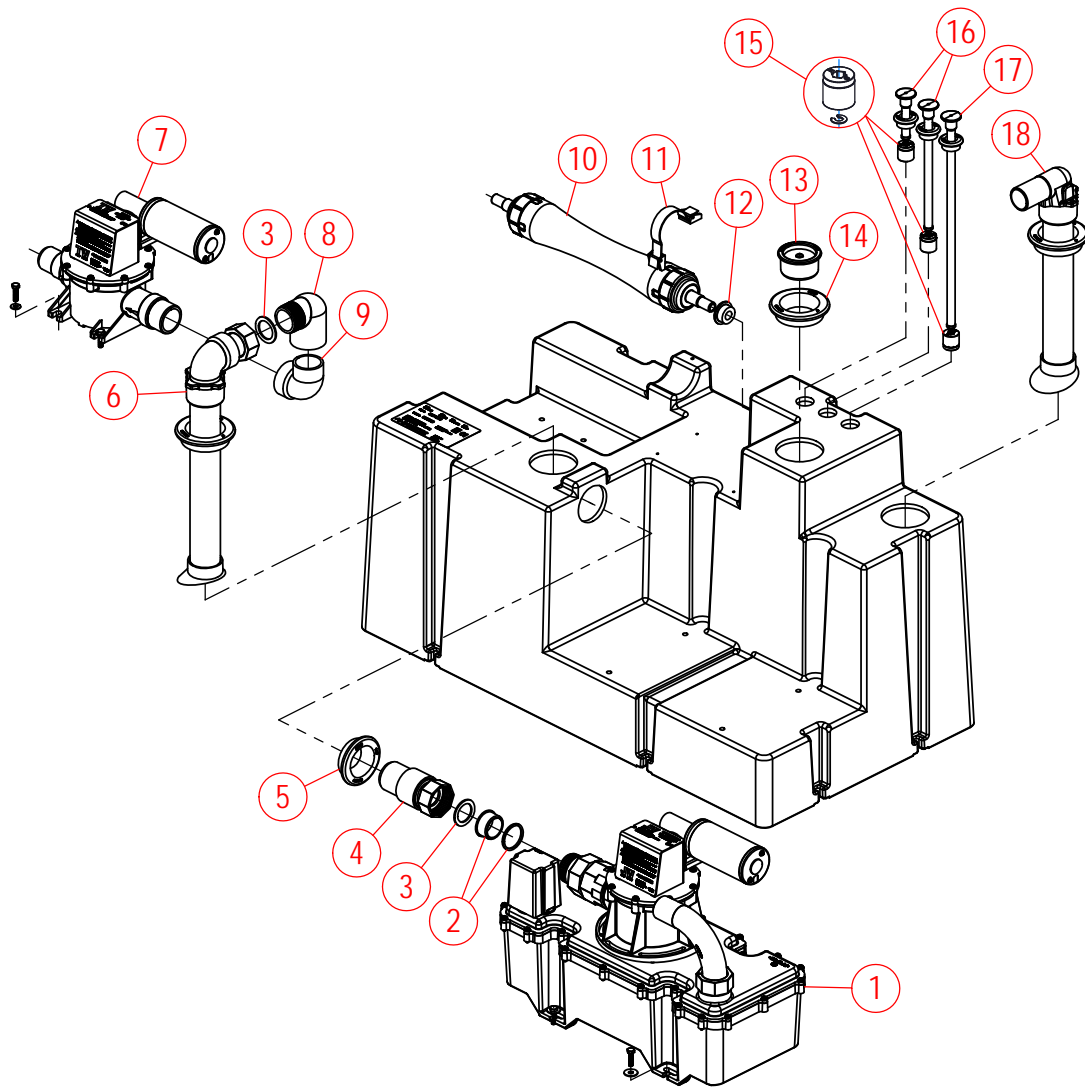

PARTS LIST: 28+ GAL HOLDING TANK SYSTEM - 322712812 & 322712824

ITEM	PART NO	LEGACY NO & DESCRIPTION
1	N/A	N/A - VG4 See VG4 Parts List
2	385311237	385311237 - SLIP SEAL ADAPTER FITTING
3	385311233	385311233 - 1 1/2" SLIP SEAL REPLACEMENT
4	4471008376	385312035.RPL - VG4-HOLDING TANK INLET FITTING Includes Slip Seal & Grommet
5	385311111	385311111 - 1 1/2" SEALING GROMMET
6	385311577	385311577 - EL DISCHARGE ASSY w/SLIP NUT Includes Sealing Grommet & Seal
7	N/A	N/A - DISCHARGE PUMP See Discharge Pump Parts List
8	385311880	385311880 - 1 1/2" SLIP X MALE THREAD ELBOW
9	9108731123	307231161 - 90° STREET ELL
10	9108823047	309311004 - VENT FILTER REPLACEMENT

ITEM	PART NO	LEGACY NO & DESCRIPTION
11	4471004626	385310673.RPL - VENT FILTER MOUNTING KIT
12	385311164	385311164 - 1/2" SEALING GROMMET
13	9108554455	313255247 - TANKSAVER Includes 2" Sealing Grommet
14	385311110	385311110 - 2" SEALING GROMMET
15	385311103	385311103 - TANK LEVEL FLOAT/LOCK RING
16	385311253	385311253 - ADJUSTABLE TANK LEVEL 12" (1 per) Includes Sealing Grommet
17	385311254	385311254 - TANK LEVEL ADJUSTABLE 24" (1 per) Includes Sealing Grommet
18	385311573	385311573 - DISCHARGE FITTING w/90° ELBOW Includes 2" Sealing Grommet

P/N: 600345032
REV: 05-06/22