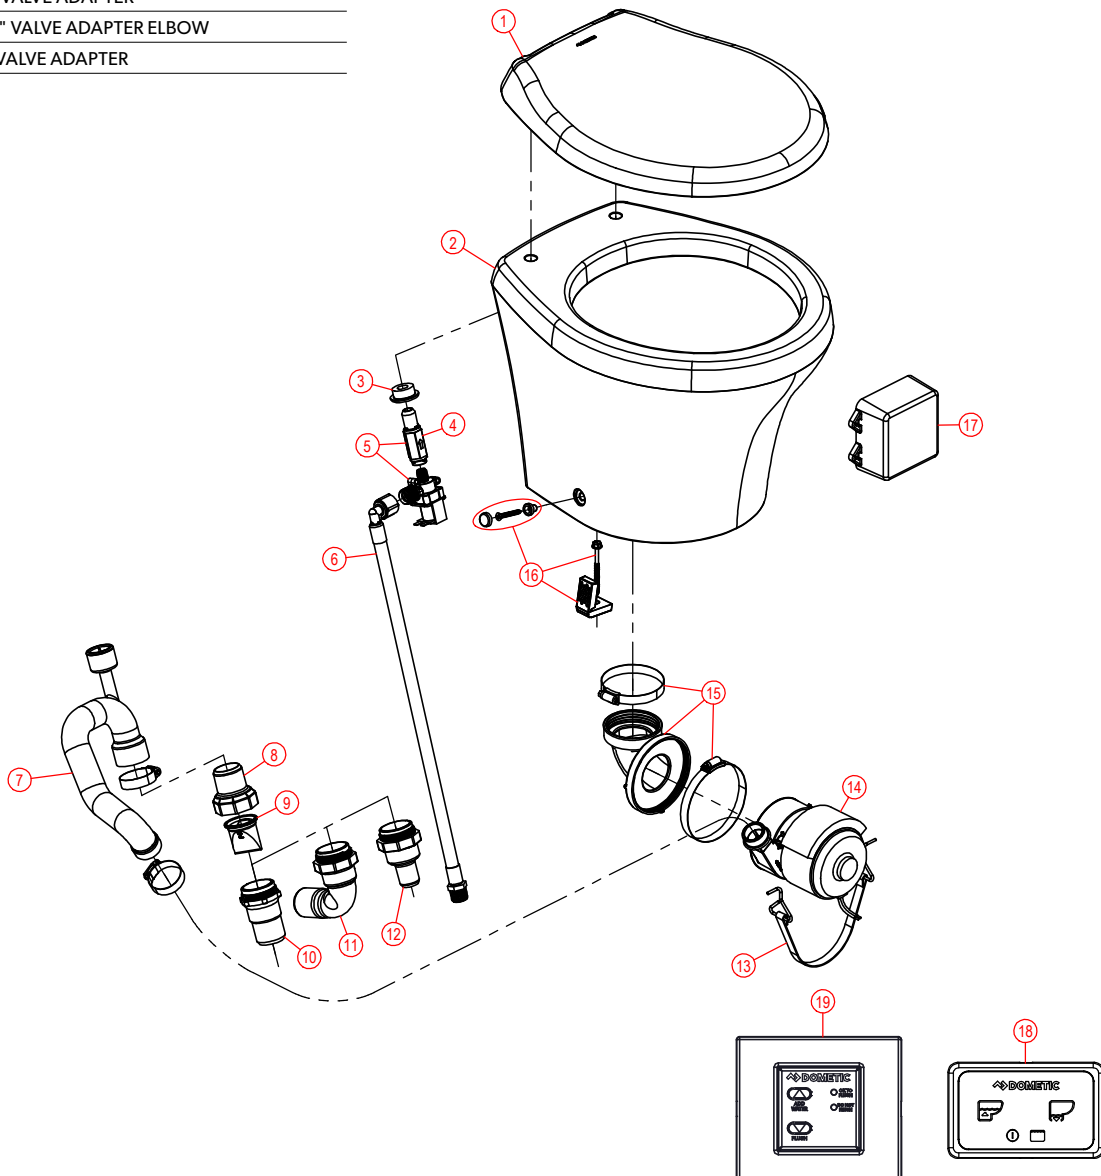

ITEM PART NUMBER & DESCRIPTION

13	385880083 - MOTOR/PUMP MOUNTING STRAP
14	385880068 - MOTOR/MACERATOR ASSY - 12VDC 385880069 - MOTOR.MACERATOR ASSY - 24VDC
15	385880067 - BOWL OUTLET ELBOW
16	385311463 - BOWL MOUNTING HARDWARE KIT
17	385880085 - CONTROL MODULE 12/24VDC (DBL)
18	313600021 - DOMETIC TOUCHPAD FLUSH SWITCH - WHITE 313600022 - DOMETIC TOUCHPAD FLUSH SWITCH - BLACK
19	313409010 - DOMETIC FLUSH CONTROL - STD GRAY 313409020 - DOMETIC FLUSH CONTROL - STD WHITE
N/S*	313409030 - DOMETIC FLUSH CONTROL-PLAYBUS GRAY
N/S	385880081 - VIMAR/GEWISS FLUSH SWITCH WIRE HARNESS
N/S	385880082 - DOMETIC TOUCHPAD FLUSH SWITCH CABLE

* Optional Accessories Sold Separately & Not Included With Every Model

P/N: 600346121
REV: 04-01/18