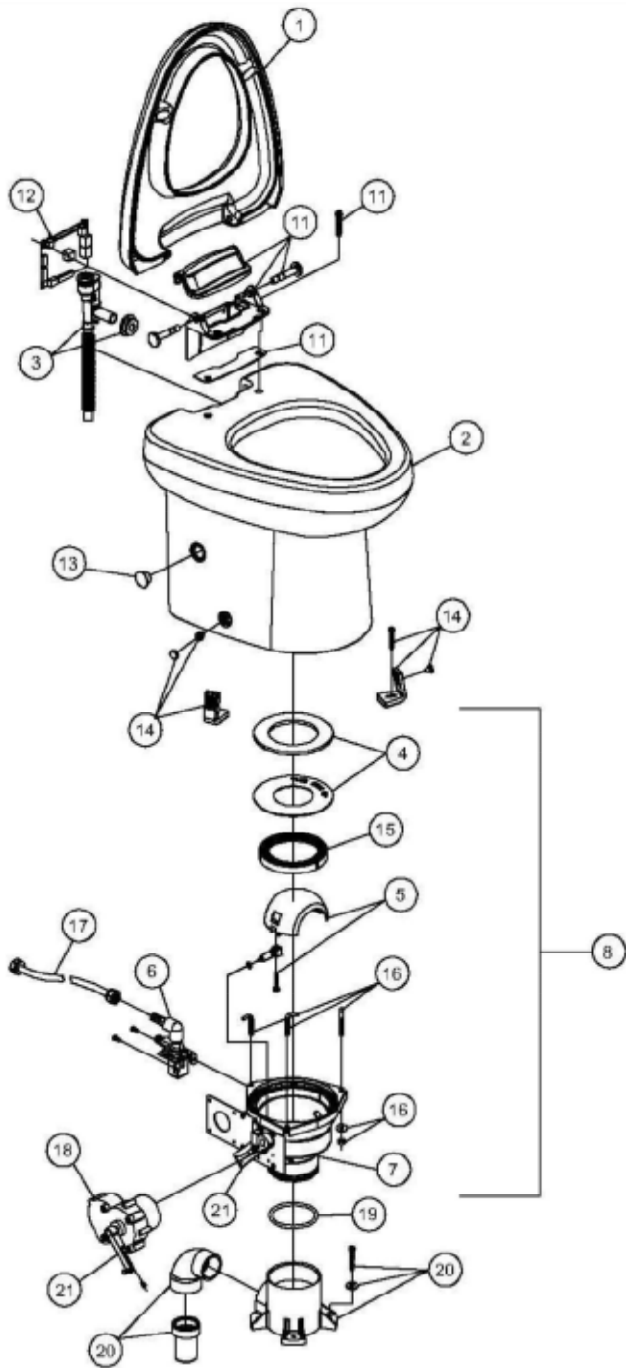

PARTS LIST: 3648 PLUG IN BASE

ITEM PART NUMBER & DESCRIPTION

1	385311061 - SEAT & COVER, WHITE 385311062 - SEAT & COVER, BONE
2	385311063 - CERAMIC BOWL, WHITE 385311064 - CERAMIC BOWL, BONE
3	385310807 - VACUUM BREAKER ASSEMBLY
4	385311009 - KIT, SEAL PLUG IN BASE
5	385310969 - SHAFT/HALF BALL KIT
6	385310821 - WATER VALVE w/MOUNTING SCREWS (12DC) 385310845 - WATER VALVE w/MOUNTING SCREWS (24DC)
7	385311052 - BASE PLUG IN Includes item 4, 5, 15, 16 & 19
8	385311054 - COMPLETE BASE PLUG IN 12VDC 385311055 - COMPLETE BASE PLUG IN 24VDC Includes Items 4-7 & 15-20
9	313401012 - FLUSH SWITCH w/CABLE VIMAR 12, WHITE 313401024 - FLUSH SWITCH w/CABLE VIMAR 24, WHITE 313402012 - FLUSH SWITCH w/CABLE VIMAR 12, GRAY 313402024 - FLUSH SWITCH w/CABLE VIMAR 24, GRAY
10	313403012 - FLUSH SWITCH w/CABLE GEWIS 12, GRAY 313403024 - FLUSH SWITCH w/CABLE GEWIS 24, GRAY
11	385311060 - CIRCUIT BOARD COVER
12	385311058 - 3600 CIRCUIT BOARD 12VDC 385311059 - 3600 CIRCUIT BOARD 24VDC
13	600344788 - MANUAL OVERRIDE PLUG, WHITE 600344800 - MANUAL OVERRIDE PLUG, BONE
14	385311057 - MOUNTING KIT
15	385311292 - RING BASE INSERT
16	385311011 - L-BOLTS/NUTS/WASH/PLUG IN BASE
17	385311018 - SUPPLY HOSE
18	385310822 - MOTOR & MOUNTING HARDWARE (12VDC) 385310846 - MOTOR & MOUNTING HARDWARE (24VDC)
19	385311294 - KIT, O'RING PLUG-IN BASE
20	385311056 - ADAPTER 48 PLUG IN
21	385311417 - KIT, BASE DRIVE ARMS