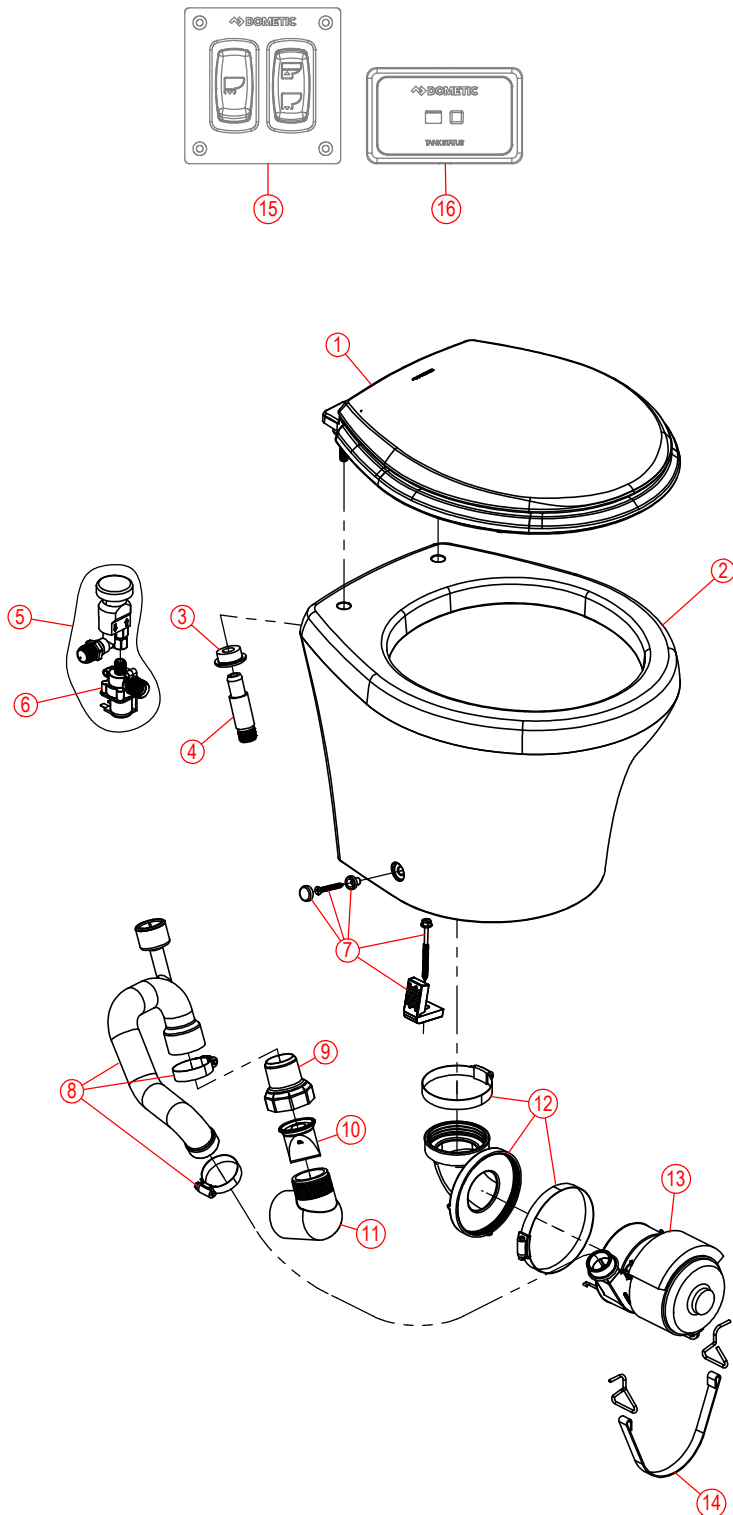

## ITEM PART NUMBER & DESCRIPTION

ITEM	PART NUMBER & DESCRIPTION
1	385311694 - SEAT/COVER WOOD - WHITE Includes Mounting Hardware
2	385880076 - 8900/8100 SHORT SERIES BOWL KIT-WHITE
3	385311164 - 1/2" SEALING GROMMET
4	385311879 - BOWL SUPPLY FITTING, Includes Item 3
5	385311881 - REMOTE MOUNT WATER VALVE/ VACUUM BREAKER ASSEMBLY, Includes Item 6
6	385311882 - WATER VALVE KIT - 12VDC
7	385311463 - BOWL MOUNTING HARDWARE KIT
8	385880065 - DISCHARGE TUBE REPLACEMENT KIT Includes Clamps & Antisiphon Valve
9	385880070 - DISCHARGE TUBE VALVE ADAPTER
10	385311620 - 1 1/2" CHECK VALVE
11	385311880 - 1 1/2" SLIP X MALE THREAD ELBOW
12	385880067 - BOWL OUTLET ELBOW
13	385880068 - MOTOR/MACERATOR ASSY - 12VDC
14	385880083 - MOTOR/PUMP MOUNTING STRAP
15	385311702 - DFST FLUSH SWITCH PANEL
16	313002310 - DTM01 PANEL