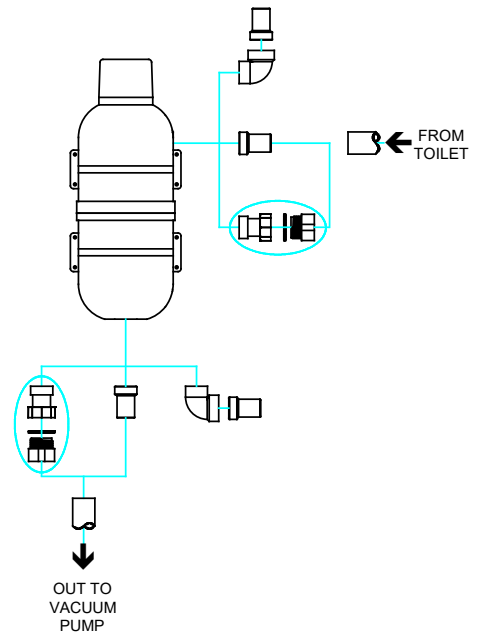

# PARTS LIST: MODEL 317729100 & 317729200

**IMPORTANT:**  
THE OUTLET PORT ON THE VACUUM  
TANK MUST BE AT THE BOTTOM.  
(LOWEST POINT)

TYPICAL FLOOR/DECK MOUNT

TYPICAL HORIZONTAL WALL MOUNT

TYPICAL VERTICAL WALL MOUNT