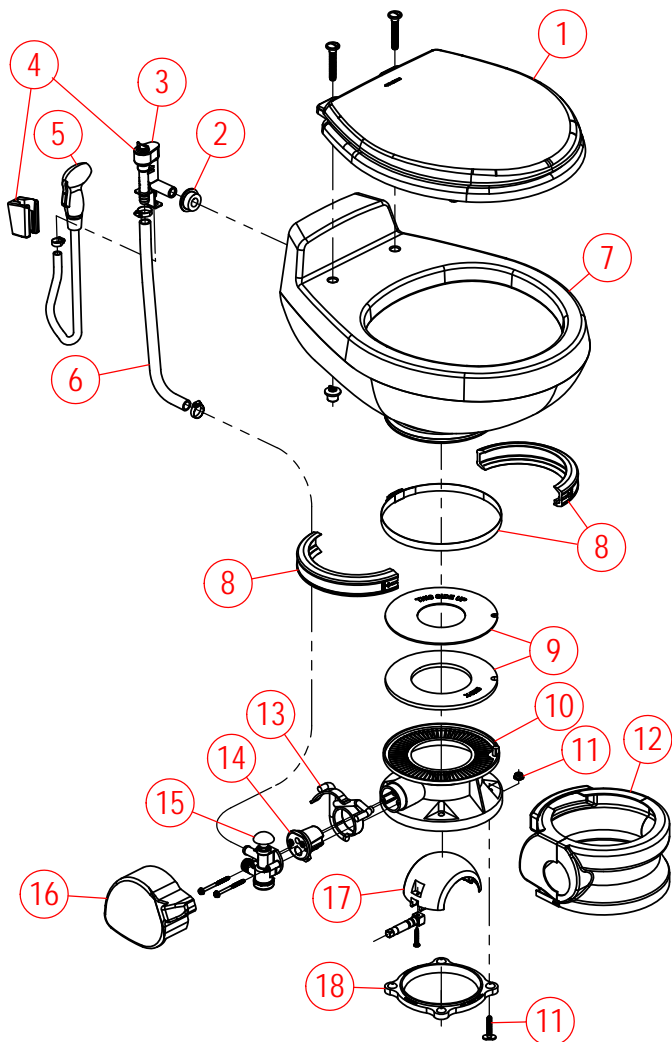

PARTS LIST: 511H TALL GRAVITY TOILET

ITEM PART NUMBER & DESCRIPTION

1	385343829 - SEAT/COVER - WHITE 385343831 - SEAT/COVER - BONE Includes Mounting Hardware
2	385311164 - 1/2" SEALING GROMMET
3	385230335 - VACUUM BREAKER KIT (for sprayer option) 385316906 - VACUUM BREAKER KIT; WITHOUT SPRAYER Includes Sealing Grommet
4*	385319056 - Hand Spray KIT w/VAC BREAKER-CHROME Includes Grommet, Vac Breaker & Sprayer Brkt
5*	385310809 - Hand SprayER - CHROME Includes Mounting Bracket
6	385340177 - BOWL WATER SUPPLY HOSE Includes Hose Clamps
7	385310739 - CERAMIC BOWL KIT - WHITE 385310740 - CERAMIC BOWL KIT - BONE
8	385310048 - BOWL/BASE CLAMP KIT - BONE Includes Base to Bowl Band Clamp
9	385311462 - REPLACEMENT FLUSH BALL SEALS
10	385312005 - LOW-PROFILE BASE KIT - BONE Excludes Ceramic Bowl; Seat; Checkvalve & Tank
11	385310064 - FLOOR FLANGE MTG HARDWARE
12	385310108 - PEDESTAL COVER KIT - WHITE 385310109 - PEDESTAL COVER KIT - BONE
13	385311553 - PEDAL/LEVER & CARTRIDGE KIT Includes Spring Cartridge
14	385236096 - SPRING CARTRIDGE KIT Includes Mounting Screws
15	385314349 - WATER VALVE KIT Includes Mounting Screws
16	385311551 - PEDAL COVER - WHITE 385311552 - PEDAL COVER - BONE
17	385318162 - FLUSH BALL/SHAFT (BRASS) Includes Pedal Spring Cartridge
18	385310063 - FLOOR / BASE SEAL

* Optional Accessories Not Sold With Every Model

P/N: 600344156
REV: 06-01/24