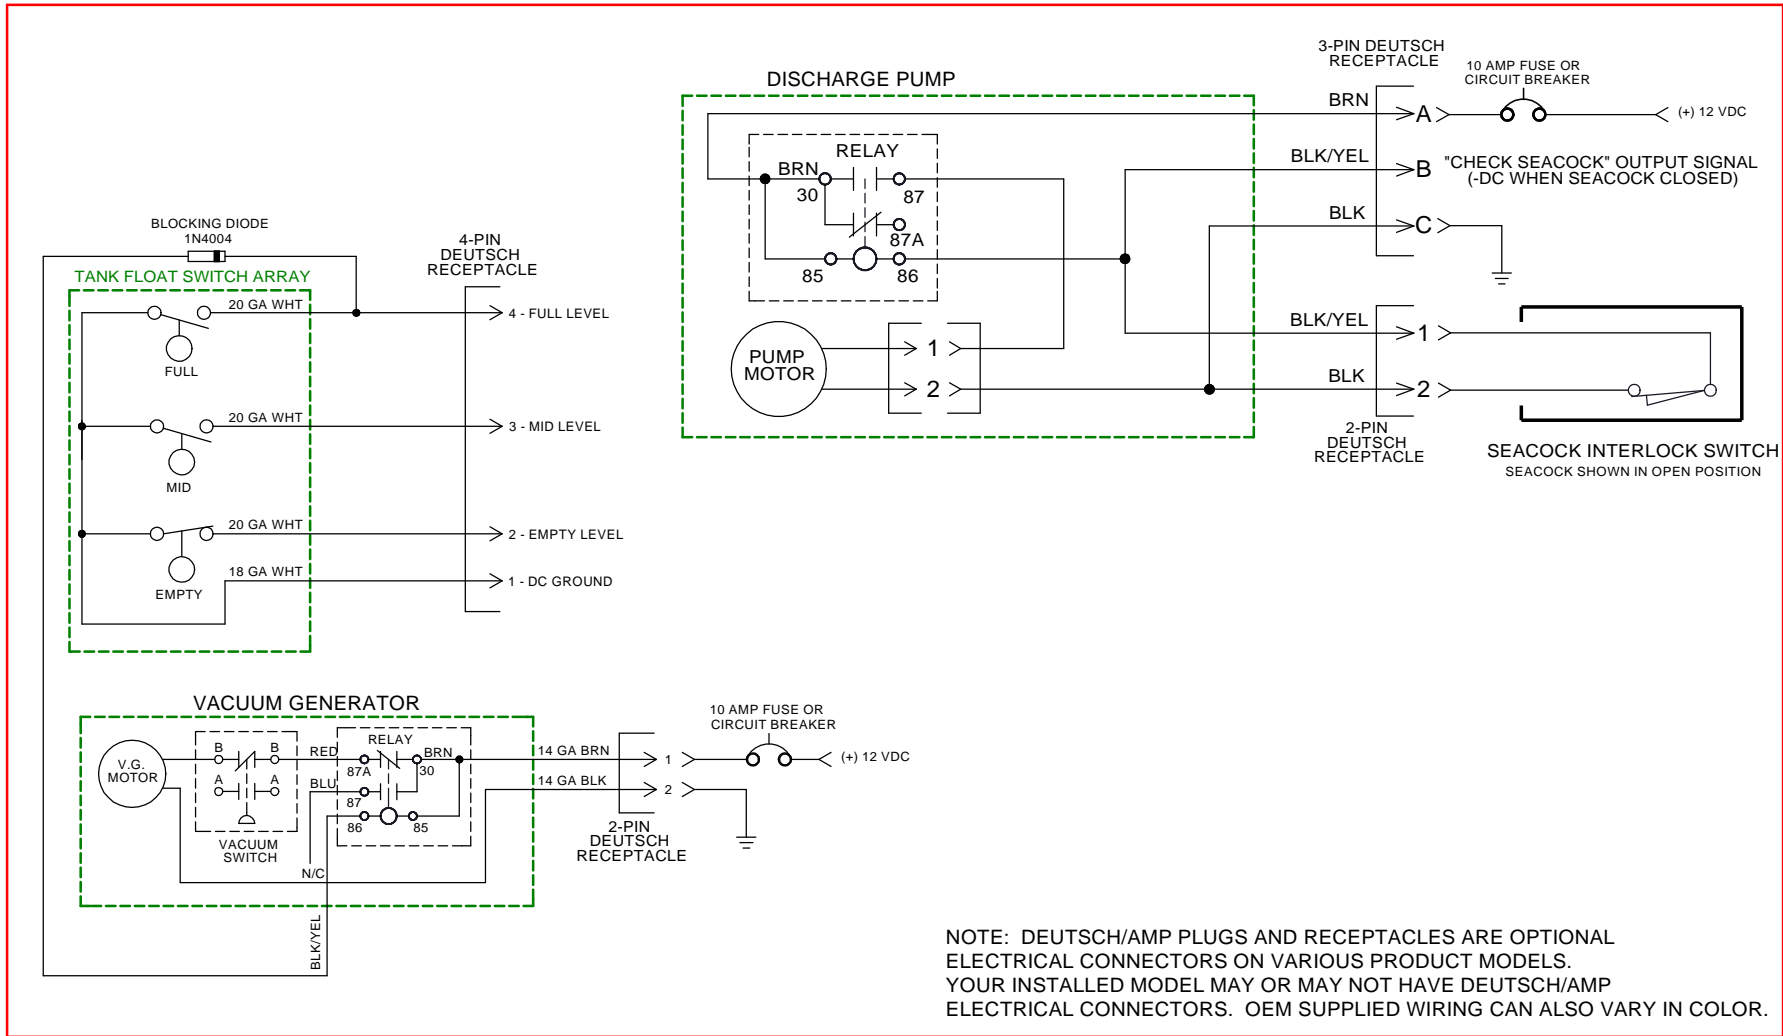

PARTS LIST: 27 GAL HOLDING TANK SYSTEM - 322002709

P/N: 600347022
REV: 02-07/15

WIRING DIAGRAM DWG REF.:
346612; SHEET 48

PARTS LIST: 27 GAL HOLDING TANK SYSTEM - 322002711

ITEM	PART NUMBER & DESCRIPTION
1	385311164 - 1/2" SEALING GROMMET
2	309311002 - VENT FILTER REPLACEMENT CARTRIDGE Order Kit 385312060 for Replacement Fittings
3	385310673 - VENT FILTER MOUNTING KIT
4	385311110 - 2" SEALING GROMMET
5	385311163 - PUMP MOUNTING HARDWARE
6	N/A - DISCHARGE PUMP See Discharge Pump Parts List
7	385311233 - 1 1/2" SLIP SEAL REPLACEMENT
8	385311575 - DIPTUBE W/90° ELBOW & SLIP NUT Includes Item 4 & 7
9	385312123 - EXTENDED DIPTUBE w/45° EL Includes Item 4
10	385311111 - 1 1/2" SEALING GROMMET
11	385310690 - STRAIGHT 1 1/2" INLET FITTING Includes Item 10
12	N/A - LOW-PROFILE VACUUM GENERATOR See LPVG Parts List
13	385311162 - VG MOUNTING HARDWARE
14	313255247 - TANKSAVER Includes Item 4
15	385311103 - TANK LEVEL FLOAT & LOCK RING
16	385311978 - TANK LEVELS w/DT CONNECTOR Includes Item 1 & 15