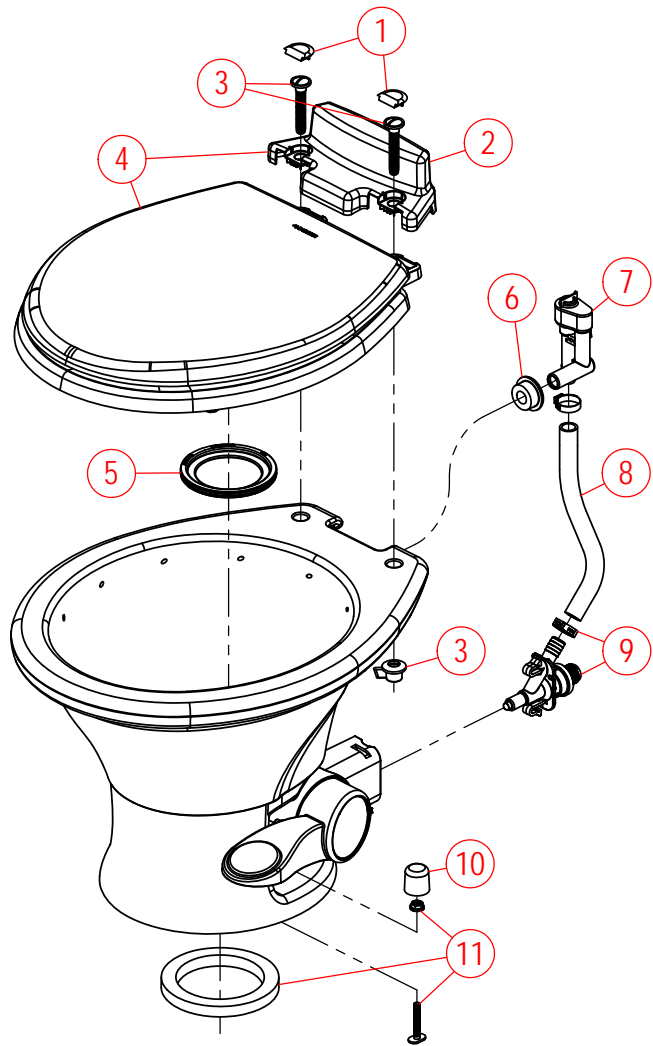

PARTS LIST: 311 WSC MODEL

ITEM	PART NO	LEGACY NO & DESCRIPTION
1	4471012033	385312210 - SEAT BOLT CAP-WHT
	4471012034	385312211 - SEAT BOLT CAP-BONE
2	385312110	385312110 - VACUUM BREAKER COVER - WHITE
	385312111	385312111 - VACUUM BREAKER COVER - BONE Includes Bolt Caps & Seat Bolts
3	385311861	385311861 - SEAT/COVER MOUNTING HARDWARE
4	385312075	385312075 - SLOW-CLOSE SEAT/CVR REP'L-WHITE
	385312076	385312076 - SLOW-CLOSE SEAT/CVR REP'L-BONE Includes Mtg Hardware & Bolt Covers
5	385311658	385311658 - FLUSH BALL SEAL
6	385311164	385311164 - 1/2" SEALING GROMMET
7	385316906	385316906 - VACUUM BREAKER KIT Includes Sealing Grommet
8	385311869	385311869 - BOWL SUPPLY HOSE Includes Hose Clamps
9	385311641	385311641 - WATER VALVE KIT
10	385311654	385311654 - FLOOR BOLT CAP - WHITE
	385311655	385311655 - FLOOR BOLT CAP - BONE
11	385311652	385311652 - MTG HARDWARE & FLOOR SEAL-WHITE
	385311653	385311653 - MTG HARDWARE & FLOOR SEAL-BONE Includes Floor Bolt Covers

P/N: 600347347
REV: 04-10/23