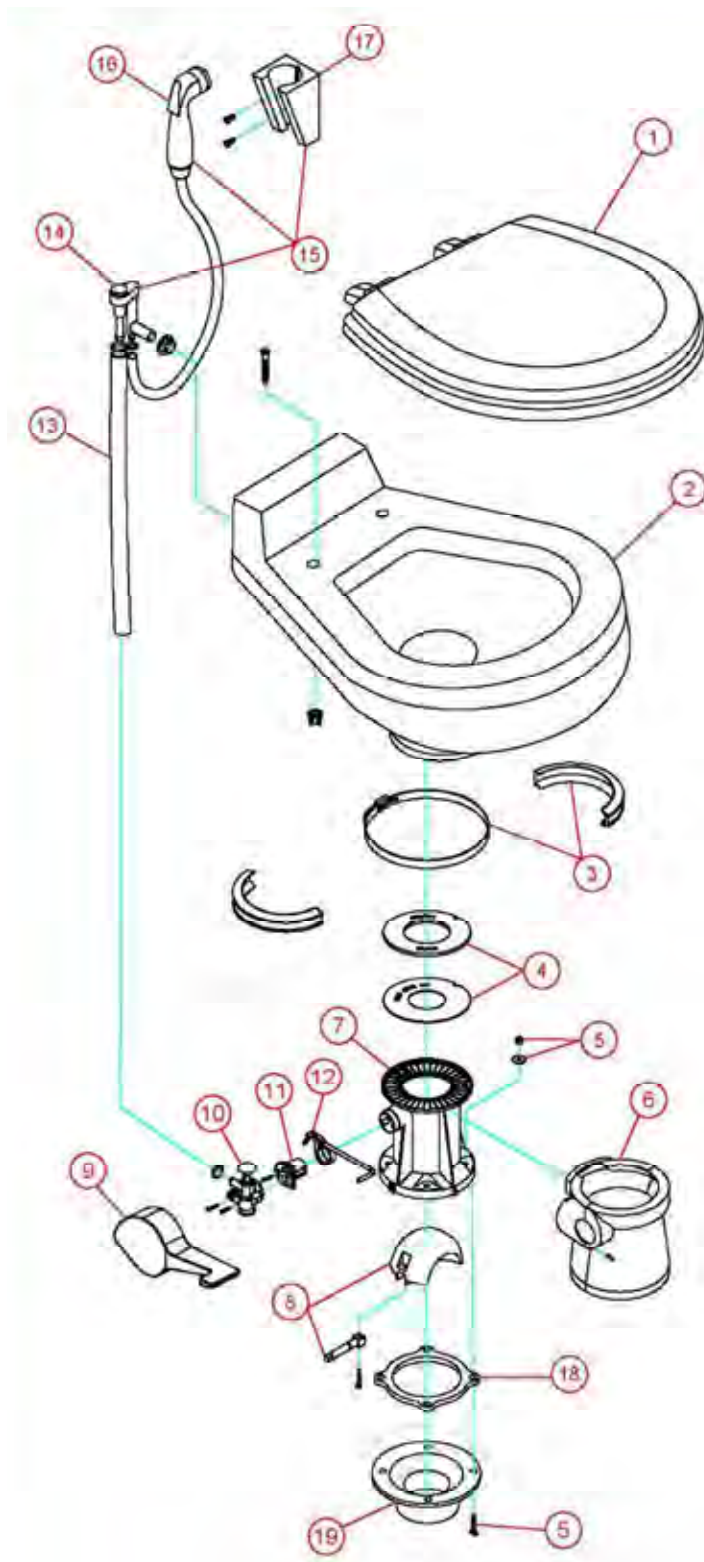

PARTS LIST: 910

ITEM PART NUMBER & DESCRIPTION

1	385344436 - SEAT ASSEMBLY - WHITE 385344437 - SEAT ASSEMBLY - BONE
2	385310032 - CERAMIC BOWL KIT - WHITE 385310033 - CERAMIC BOWL KIT - BONE
3	385310048 - BAND & HALF CLAMP KIT - BONE 385310025 - BAND & HALF CLAMP KIT - WHITE
4	385311462 - SEAL REPLACEMENT KIT
5	385310064 - MOUNTING HARDWARE
6	385310111 - PEDESTAL COVER KIT - WHITE 385310112 - PEDESTAL COVER KIT - BONE
7	385310120 - BASE KIT - WHITE 385310121 - BASE KIT - BONE Includes Items 3-12
8	385318162 - KIT, BALL, SHAFT & CART - WHITE Includes Item 11
9	385310114 - PEDAL COVER - WHITE 385310115 - PEDAL COVER - BONE
10	385314349 - WATER VALVE, KIT
11	385236096 - SPRING CARTRIDGE, KIT
12	385310578 - PEDAL, CARTRIDGE, KIT Includes Item 11
13	385340177 - HOSE, SUPPLY - BONE 385345377 - HOSE, SUPPLY - WHITE
14	385316906 - VACUUM BREAKER, KIT - USED WITHOUT SPRAY 385230335 - VACUUM BREAKER, KIT - USED WITH SPRAY
15	385319056 - VACUUM BREAKER, COMPLETE, KIT
16	385310809 - HAND SPRAY - WHITE & BONE
17	385311131 - BRACKET, HAND SPRAY - WHITE & BONE
18	385310063 - FLOOR FLANGE Includes Item 5
19*	385345889 - FLOOR FLANGE, 3" MPT 385345892 - FLOOR FLANGE, 3" SOCKET 385343765 - FLOOR FLANGE, 3" SPIGOT 385344653 - FLOOR FLANGE ADAPTER, 45° SWIVEL** ** Must Be Used With Seal Included

* Optional Accessories Sold Separately

P/N: 600345280
REV: 05/09

**OBSOLETE FINISHED GOOD;
PARTS MAY STILL BE AVAILABLE**