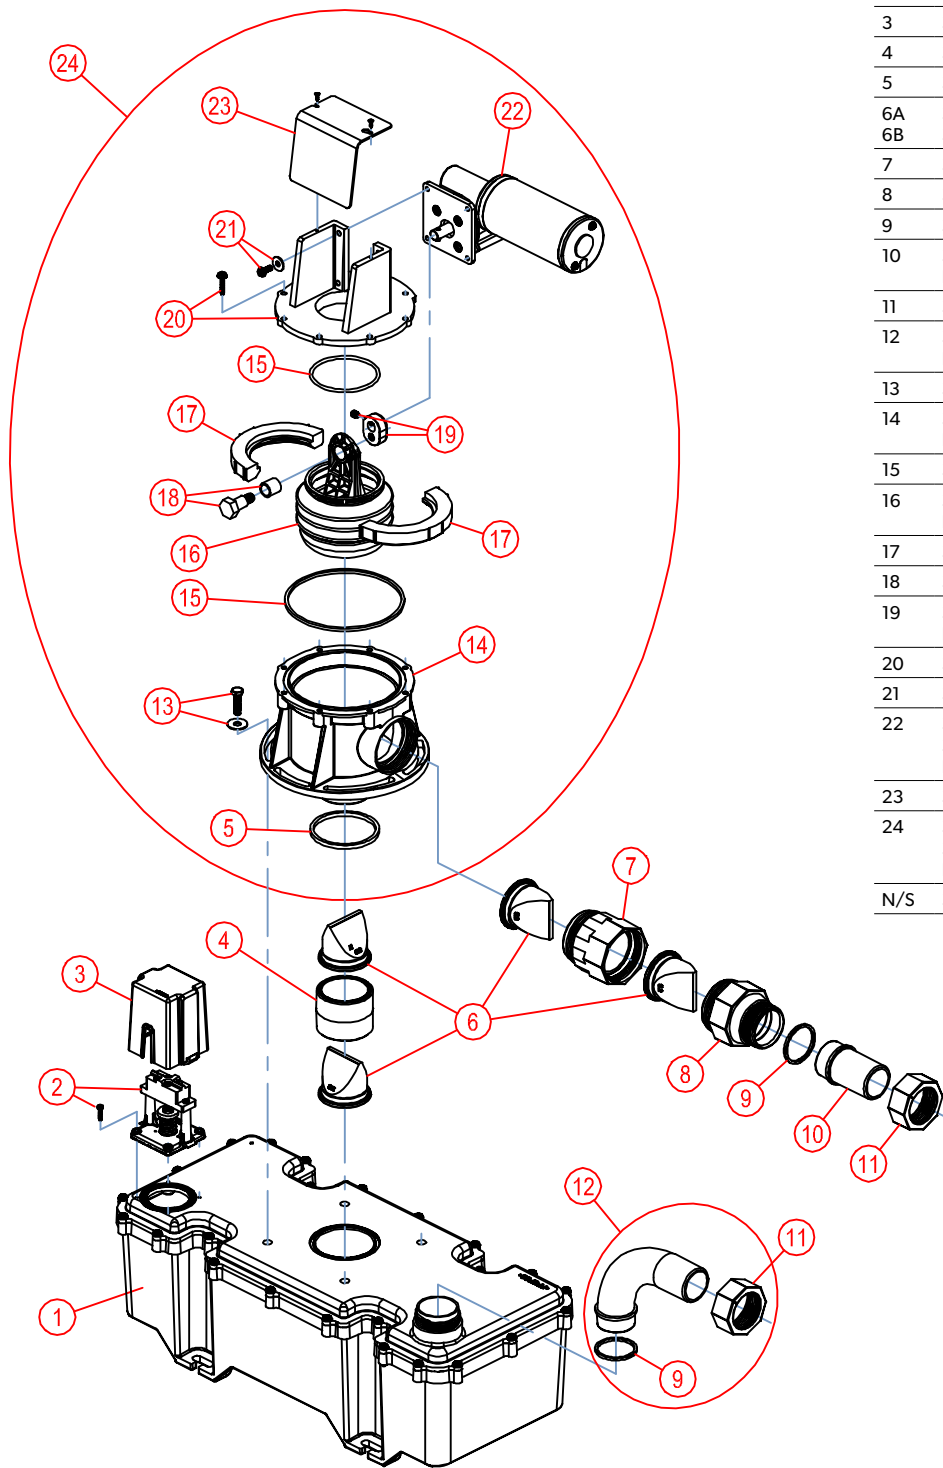

PARTS LIST: VACUUM GENERATOR 4

ITEM	PART NUMBER & DESCRIPTION
1	385311217 - VG4 TANK ASSEMBLY KIT
2	385311216 - VACUUM SWITCH ASSEMBLY Includes Item 3
3	385311215 - VACUUM SWITCH COVER
4	385311214 - VG4 DISCHARGE VALVE SPACER
5	385311213 - PUMP TO TANK SEAL
6A	385311581 - 2" CHECK VALVE REPLACEMENT (4 per Kit)
6B	385311208 - 2" CHECK VALVE REPLACEMENT (2 per Kit)
7	385311209 - 2" CHECK VALVE ADAPTER
8	385311210 - TRANSITION FITTING 2" TO 1 1/2"
9	385311238 - FITTING SEAL
10	385311211 - 1 1/2" VG4 STRAIGHT HOSE FITTING Includes Items 9 & 11
11	385311212 - 1 1/2" SWIVEL NUT
12	385311218 - 1 1/2" VG4 90° ELBOW HOSE FITTING Includes Items 9 & 11
13	385311220 - PUMP MOUNTING HARDWARE
14	385311227 - PUMP BODY REPLACEMENT KIT Includes Item 5
15	385310151 PUMP O-RING REPLACEMENT KIT
16	385230980 - PUMP BELLOWS ASSEMBLY KIT Includes Item 18
17	385311226 - PUMP BELLOWS CLAMP KIT
18	385310242 - PUMP BELLOWS BUSHING/BOLT KIT
19	385310644 - PUMP ECCENTRIC KIT Includes Item 18
20	385311225 - PUMP TOP CLOSURE REPLACEMENT
21	385311224 - PUMP MOTOR MOUNTING HARDWARE
22	385311065 - W-SERIES MOTOR REPLACEMENT - 12V 385311066 - W-SERIES MOTOR REPLACEMENT - 24V Includes Item 18 & 19
23	385311231 - PUMP COVER REPLACEMENT KIT
24	385311229 - J-SERIES PUMP REPLACEMENT - 12V 385311230 - J-SERIES PUMP REPLACEMENT - 24V Includes Item 5-8 & 13-23
N/S	385311219 - TANK SEAL

P/N: 600345109
REV: 10/11