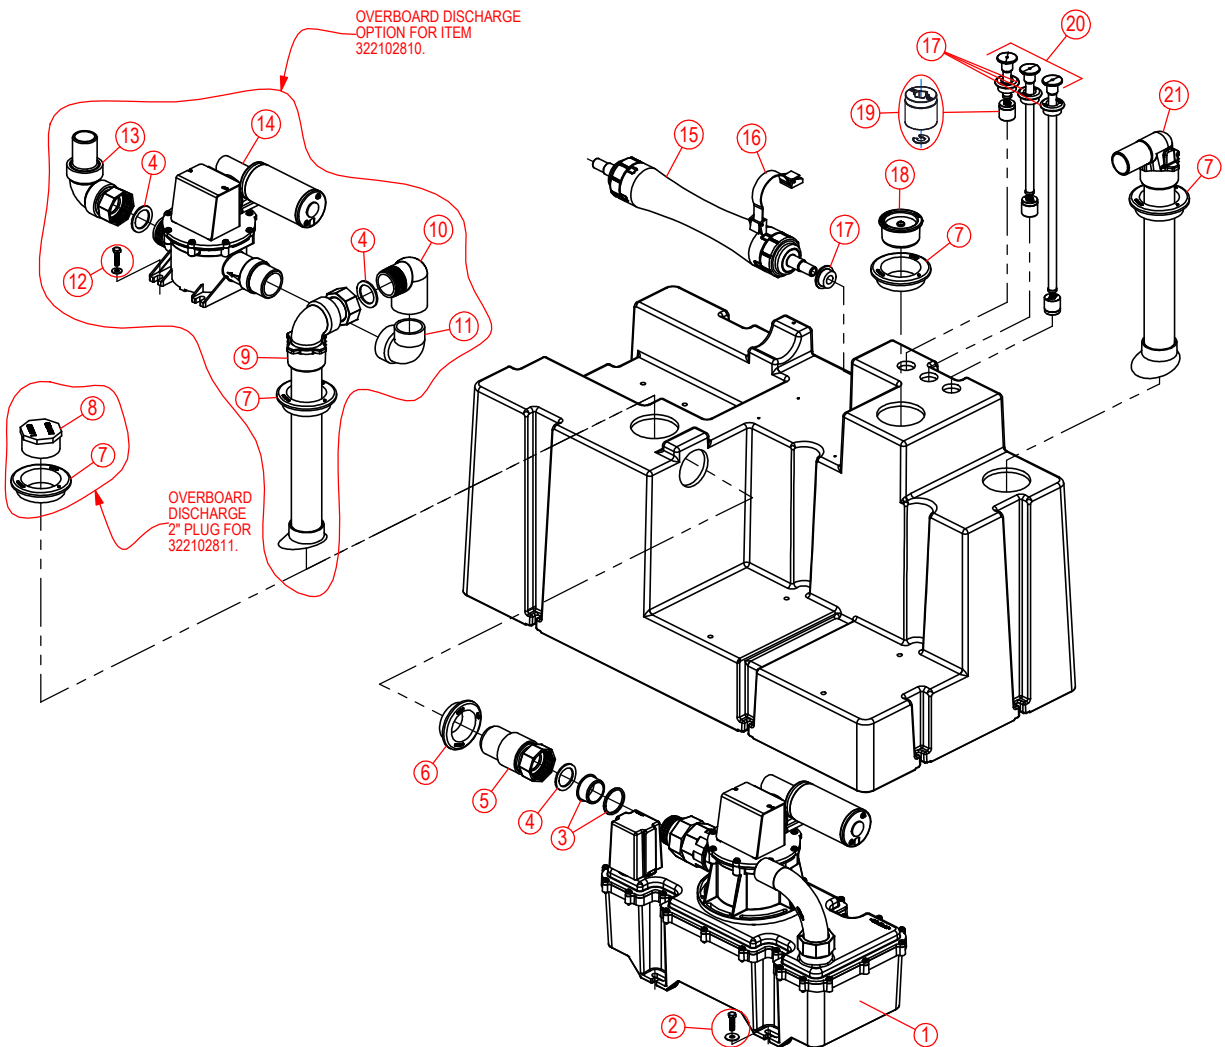

PARTS LIST: 28+ GAL HOLDING TANK SYSTEM - 322102810 & 322102811

ITEM	PART NUMBER & DESCRIPTION
1	N/A - VACUUM GENERATOR 4 See VG4 Parts List
2	385311275 - VG4 MOUNTING HARDWARE
3	385311237 - SLIP SEAL ADAPTER FITTING
4	385311233 - 1 1/2" SLIP SEAL REPLACEMENT
5	385312035 - VG4 HOLDING TANK INLET FITTING Includes Item 4 & 6
6	385311111 - 1 1/2" SEALING GROMMET
7	385311110 - 2" SEALING GROMMET
8	N/A - 2" PLUG FITTING
9	385311577 - DIPTUBE ASSY w/90° ELBOW & SLIP NUT Includes Items 4 & 7
10	307234496 - 1 1/2" SLIP x MALE THREADED ELBOW
11	307231161 - 90° STREET ELL
12	385311163 - PUMP MOUNTING HARDWARE

ITEM	PART NUMBER & DESCRIPTION
13	385311338 - 1 1/2" ELBOW FITTING w/SWIVEL NUT Includes Item 4
14	N/A - DISCHARGE PUMP See Discharge Pump Parts List
15	309311002 - VENT FILTER REPLACEMENT CARTRIDGE Order Kit 385312060 for Replacement Fittings
16	385310673 - VENT FILTER MOUNTING KIT
17	385311164 - 1/2" SEALING GROMMET
18	313255247 - TANKSAVER Includes Item 7
19	385311103 - TANK LEVEL FLOAT & LOCK RING
20	385311406 - TANK LEVELS w/DT CONNECTOR Includes Item 17
21	385311573 - DIPTUBE ASSY w/90° ELBOW Includes Item 7

P/N: 600345414
REV: 03-10/15