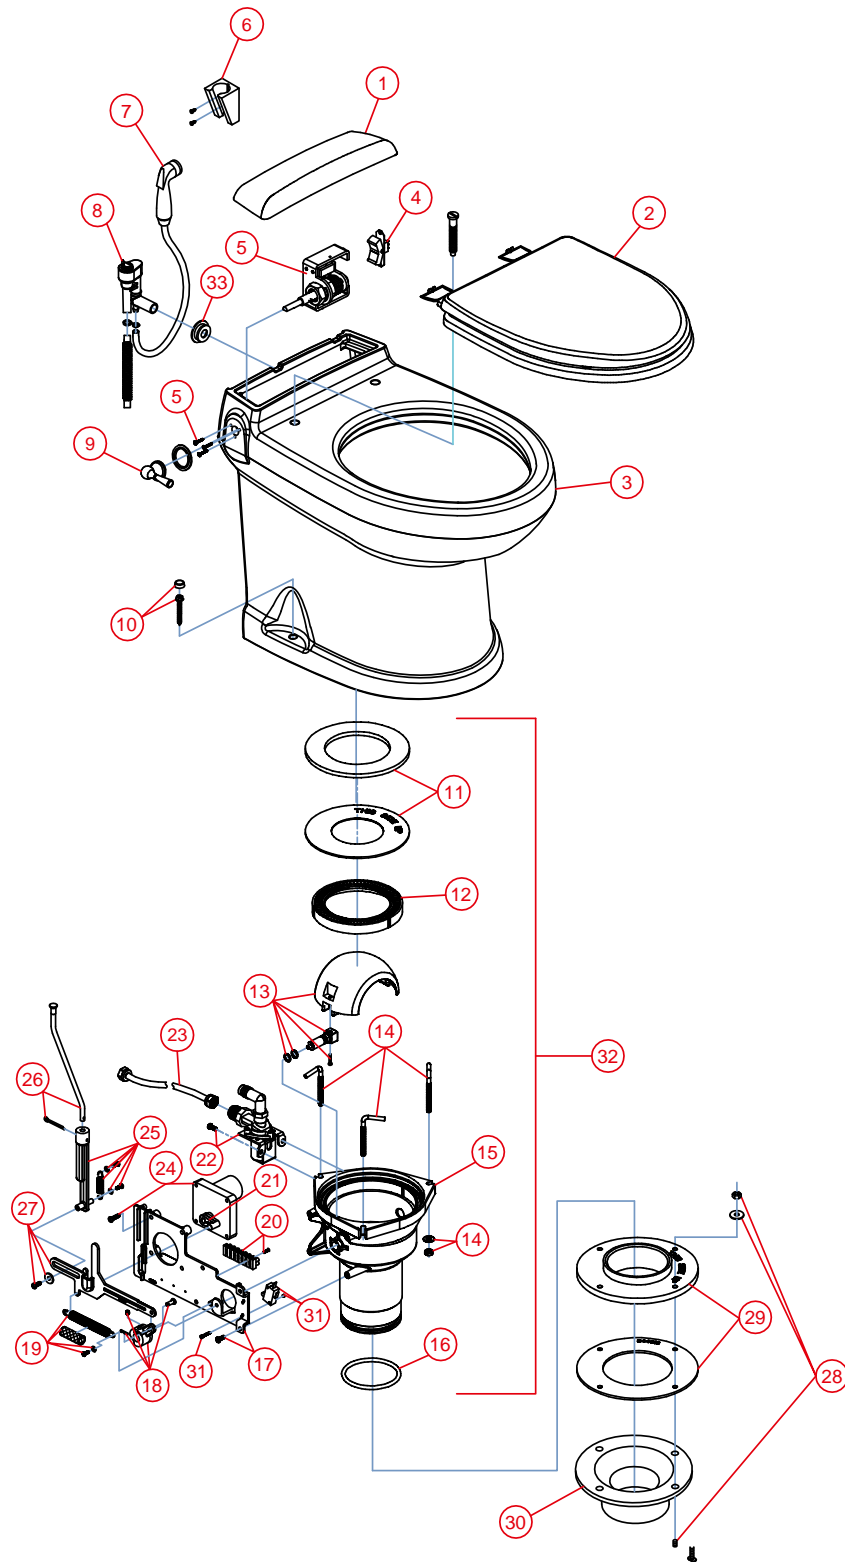

PARTS LIST: 4310 PLUG IN BASE

ITEM PART NUMBER & DESCRIPTION

1	385311001 - ACCESS COVER, WHITE 385311002 - ACCESS COVER, BONE
2	385311005 - SEAT & COVER - WHITE 385311006 - SEAT & COVER - BONE
3	385311007 - CERAMIC BOWL, WHITE 385311008 - CERAMIC BOWL, BONE
4	385311290 - KIT, ROCKER SWITCH-4300
5	385311291 - KIT, FLUSH ASSY 4310
6	385311131 - SPRAY BRACKET CHROME
7	385310809 - KIT, Hand Spray-CHROME
8	385310807 - KIT, VAC BRK'R ASY/PLUGIN BASE W/O SPRAY 385310808 - KIT, VAC BRK'K SPRAY/PLUGIN BS Includes Item 33
9	385310962 - FLUSH HANDLE WITH SET SCREW, CHROME 385310963 - FLUSH HANDLE WITH SET SCREW, GOLD 385311141 - FLUSH HANDLE WITH SET SCREW, NICKEL
10	385310679 - MOUNTING KIT - WHITE 385310785 - MOUNTING KIT - BONE
11	385311009 - KIT, SEAL PLUG IN BASE
12	385311292 - KIT, BASE RING INSERT
13	385310969 - SHAFT/ HALF BALL KIT
14	385311011 - L- BOLTS/NUTS/WASH/PLUG IN BASE
15	385311293 - BASE KIT Includes Items 14, 16-19, 25-27, 31
16	385311294 - KIT, O-RING PLUG-IN BASE
17	385311295 - KIT, MTG BRACKET 4300/4400 Includes Items 18, 19, 27, 31
18	385311296 - KIT, ROTOR SHAFT CAM 4300/4400
19	385311297 - KIT, LINKAGE SPRING 4300/4400
20	385311298 - KIT, TERM BLK/WIRING 4300/4400
21	385311299 - KIT, MTR DRIVE ARM 4300/4400
22	385311709 - KIT, WATER VALVE-12VDC RETRO
23	385311018 - KIT, PLUG-IN SUPPLY HOSE
24	385311300 - KIT, MOTOR REP'L 4300/4400, Includes Item 21
25	385311301 - KIT, OVERRIDE SPRING 4300/4400
26	385311302 - KIT, OVERRIDE ASSY 4300/4400
27	385311303 - KIT, LINKAGE DRIVE 4300/4400
28	385310064 - KIT, MOUNT
29	385311013 - FLOOR FLANGE ADAPTER KIT, Includes Item 26
30*	385343765 - FLOOR FLANGE 3" SPIGOT 385345892 - FLOOR FLANGE 3" HUB 385345889 - FLOOR FLANGE 3" MALE PIPE THREAD 307344653 - FLOOR FLANGE 45° SWIVEL
31	385311003 - KIT, CON'TO FLUSH SWITCH
32	385311304 - KIT, BASE 4300/4400 COMPLETE
33	385311164 - KIT, SEALING GROMMET ½"

* Optional Accessories Sold Separately & Not Included With Every Model

P/N: 600345149
REV: 09/10

**OBSOLETE FINISHED GOOD;
PARTS MAY STILL BE AVAILABLE**