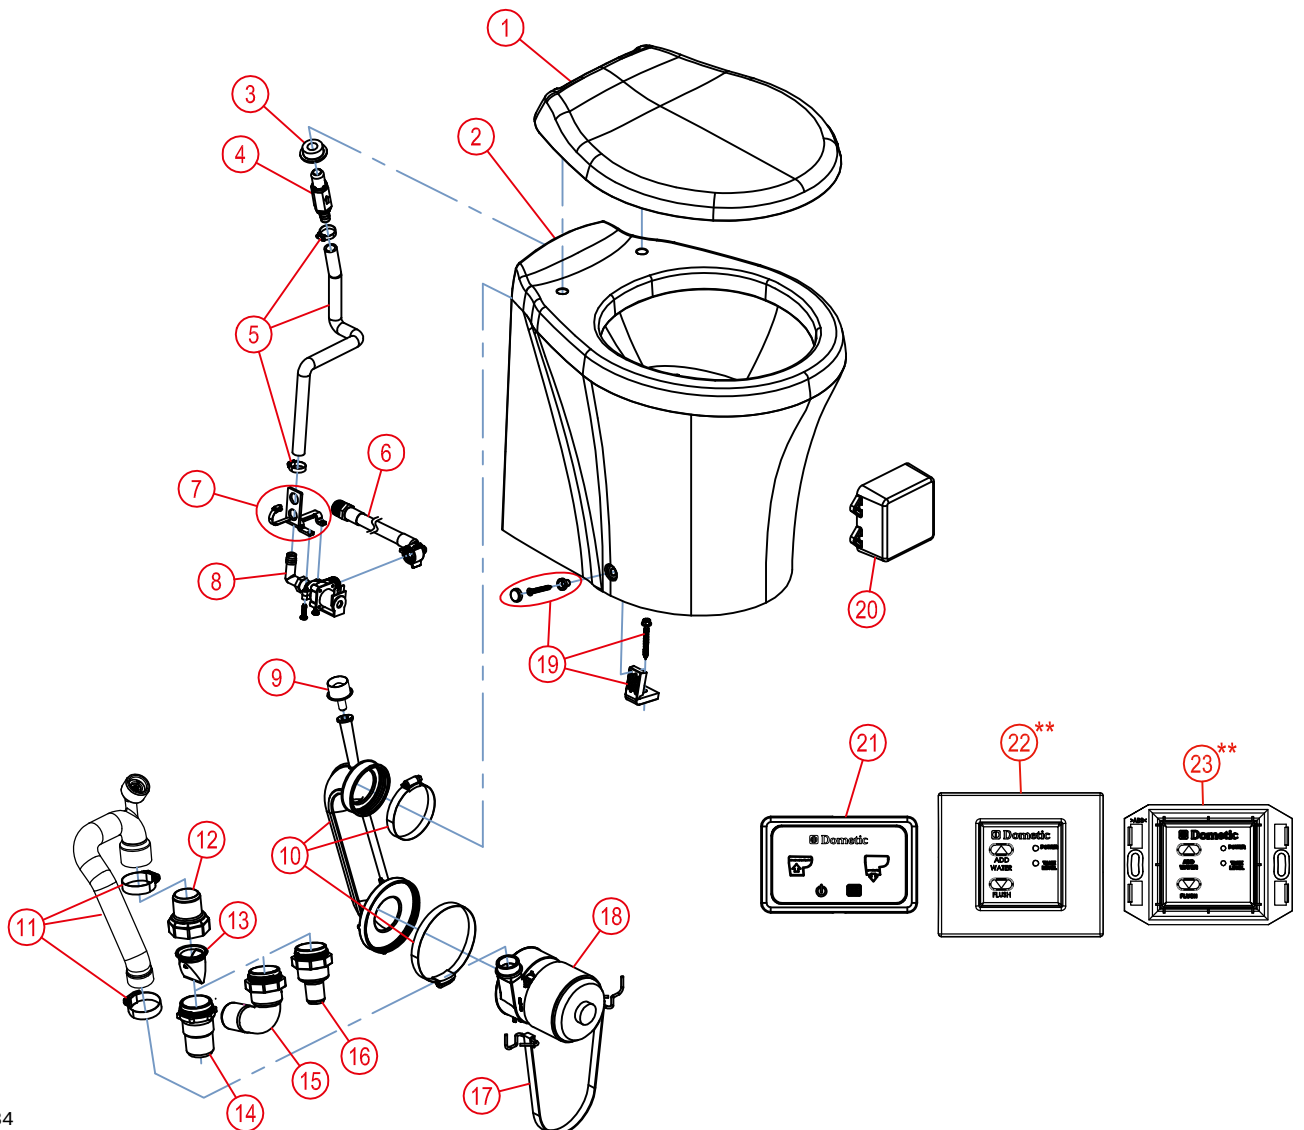

ITEM	PART NUMBER & DESCRIPTION
14	385311315 - 1½" VALVE ADAPTER
15	385880071 - 1½" VALVE ADAPTER ELBOW
16	385880072 - 1" VALVE ADAPTER
17	385311762 - MOTOR/MACERATOR MOUNTING STRAP
18	385880068 - MOTOR/MACERATOR ASSY - 12VDC 385880069 - MOTOR/MACERATOR ASSY - 24VDC
19	385311463 - BOWL MOUNTING HARDWARE KIT
20	385311875 - CONTROLMODULE 12/24VDC (DBH)
21	385600021 - DOMETIC TOUCHPAD FLUSH SWITCH - WHITE 385600022 - DOMETIC TOUCHPAD FLUSH SWITCH - BLACK
22*	385409010 - DOMETIC FLUSH CONTROL - STD GRAY 385409020 - DOMETIC FLUSH CONTROL - WHITE
23*	385409030 - DOMETIC FLUSH CONTROL - PLAYBUS GRAY
N/S	385880082 - DOMETIC TOUCHPAD FLUSH SWITCH CABLE
N/S	385880081 - VIMAR/GEWISS FLUSH SWITCH HARNESS

*Optional Accessories Sold Separately & Not Included Or Provided With Every Model

P/N: 600346484
REV: 04-01/15