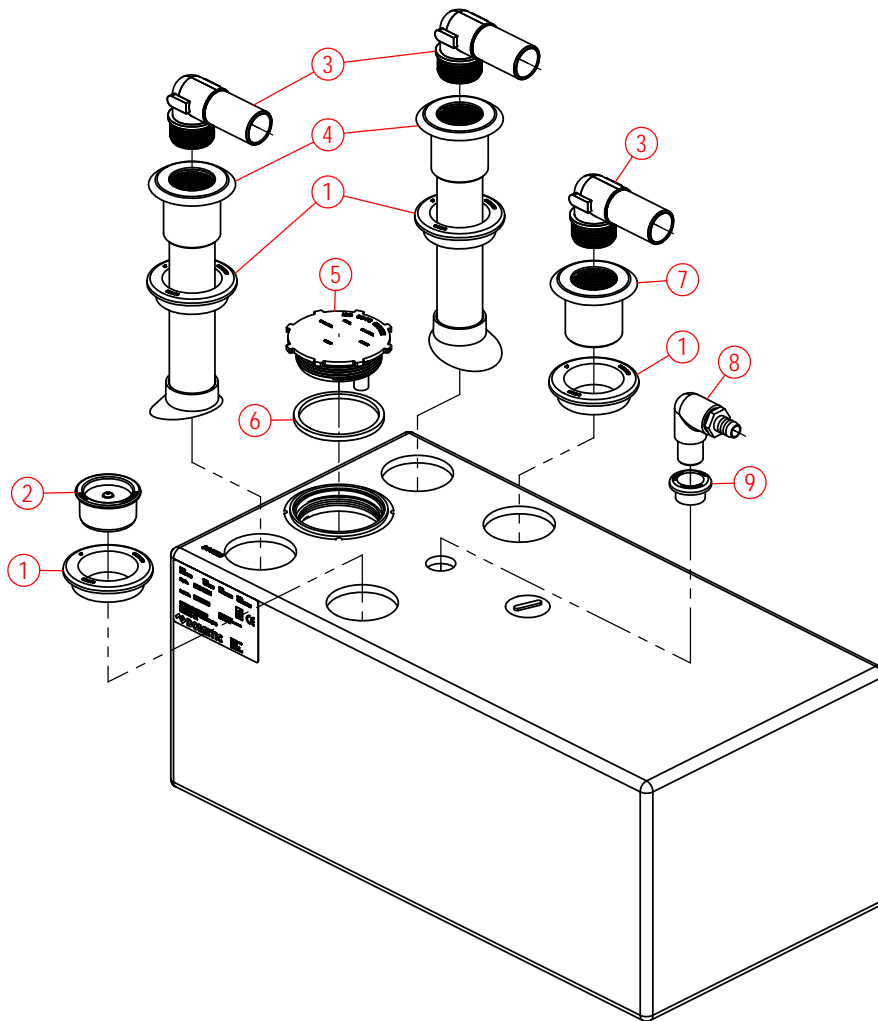

PARTS LIST: 4020 HOLDING TANK - 322840201 & 322840202

P/N: 600344870
REV: 02-02/21