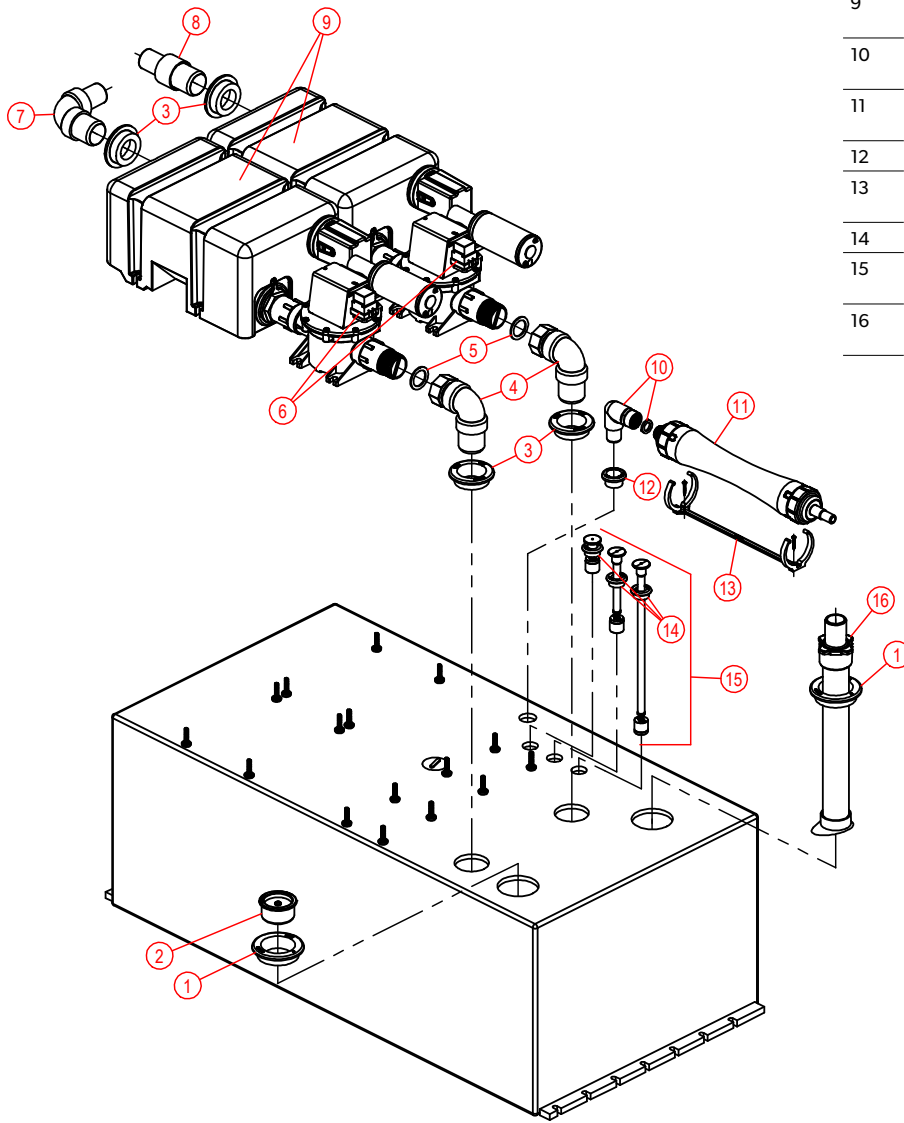

PARTS LIST: 4068 HOLDING TANK - 322406808 & 322406812

ITEM	PART NUMBER & DESCRIPTION
1	385311110 - 2" SEALING GROMMET
2	313255247 - TANKSAVER Includes Item 1
3	385311111 - 1 1/2" SEALING GROMMET
4	385311092 - 90° INLET ELBOW w/SLIP NUT Includes Item 3 & 5
5	385311233 - 1 1/2" SLIP SEAL REPLACEMENT
6	385310842 - SHUTDOWN RELAY & MTG BRACKET - 12VDC 385310843 - SHUTDOWN RELAY & MTG BRACKET - 24VDC Includes Mounting Screws
7	385310635 - 1 1/2" INLET ELBOW FITTING Includes Item 3
8	385310690 - STRAIGHT 1 1/2" INLET FITTING Includes Item 3
9	N/A - LOW-PROFILE VACUUM GENERATOR See LPVG Parts List
10	385311091 - 3/4 3/4" VENT FILTER ELBOW FITTING Includes Item 12
11	309311002 - VENT FILTER REPLACEMENT CARTRIDGE Order Kit 385312060 for Replacement Fittings
12	385311112 - 3/4" SEALING GROMMET
13	385311106 - VENT FILTER MOUNTING BRACKET Includes Mounting Hardware
14	385311164 - 1/2" SEALING GROMMET
15	385311605 - TANK LEVEL w/DT CONNECTOR Includes Item 14
16	385311584 - DIPTUBE ASSY w/STRAIGHT FITTING Includes Item 1

P/N: 600347395
REV: 01-09/17