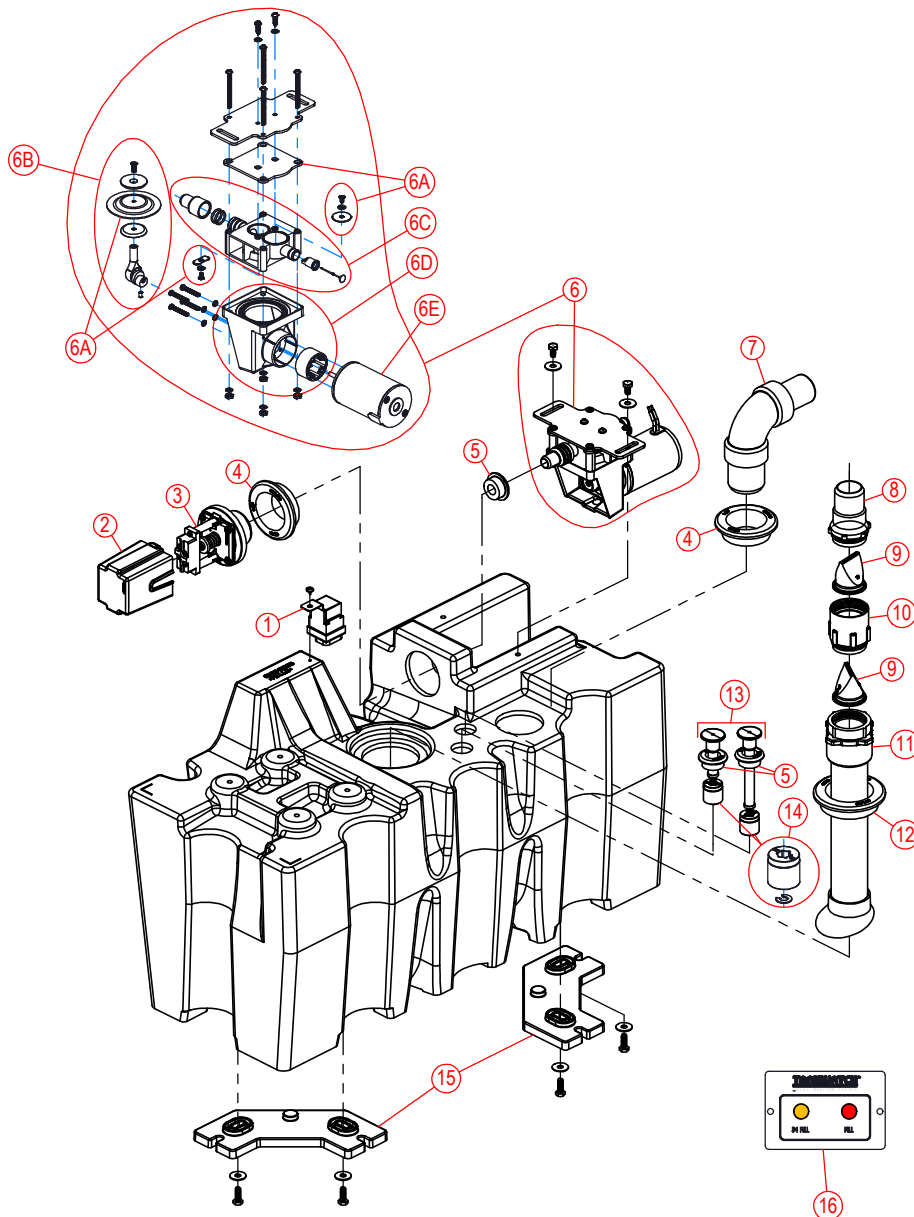

PARTS LIST: VHT4501 - 317704501

ITEM	PART NUMBER & DESCRIPTION
1	385310842 - SHUTDOWN RELAY ASSY - 12VDC
2	385311420 - VACCUM SWITCH COVER - BLACK
3	385311436 - VACUUM SWITCH ASSEMBLY Includes Item 4
4	385311111 - 1 1/2" SEALING GROMMET
5	385311164 - 1/2" SEALING GROMMET
6	385311450 - AIR PUMP w/MOTOR (COMPLETE)
6A	385311040 - AIR PUMP VALVE REPLACEMENT KIT
6B	385311442 - ECCENTRIC KIT
6C	385311440 - AIR PUMP BODY REPLACEMENT KIT Includes Item 6A
6D	385311438 - MOTOR MOUNTING ASSEMBLY Includes Items 4B & 4E
6E	385311439 - MOTOR REPLACEMENT KIT

ITEM	PART NUMBER & DESCRIPTION
7	385310635 - 1 1/2" INLET ELBOW FITTING Includes Item 4
8	385311315 - 1 1/2" PUMP OUTLET FITTING
9	385310076 - 1 1/2" CHECK VALVE KIT, 2pcs per Kit
10	385311316 - 1 1/2" CHECK VALVE ADAPTER FITTING
11	385311441 - VHT4500 DISCHARGE ASSY FITTING Includes Item 12
12	385311110 - 2" SEALING GROMMET
13	385312061 - TANK LEVELS - 3-QTR/FULL SLIP TERMINAL Includes Item 5
14	385311103 - TANK LEVEL FLOAT & LOCK RING
15	385311437 - TANK MOUNTING BRACKET, 1 per Kit Includes Mounting Hardware
16	385311443 - 3-QTR/FULL TANK LEVEL PANEL & HARNESS

P/N: 600346277
REV: 02-05/15