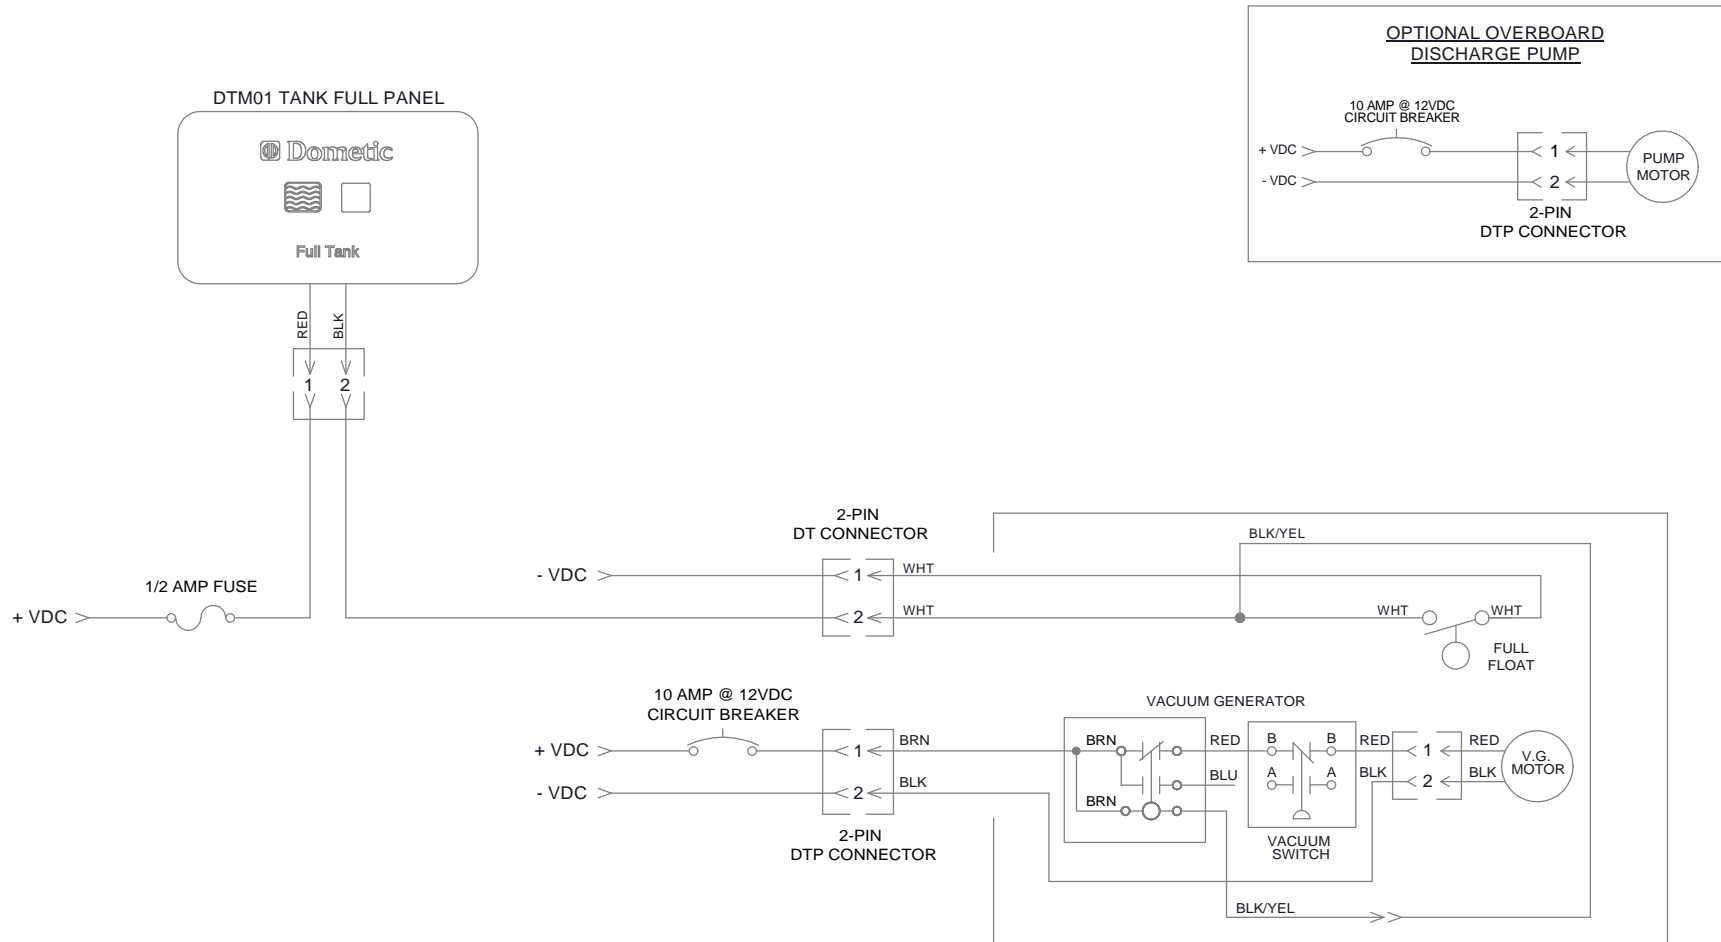

PARTS LIST: 4020 HOLDING TANK - 322402021

WIRING DIAGRAM DWG REF.:
346612; SHEET 12

P/N: 600347201
REV: 01-06/15

PARTS LIST: 4020 HOLDING TANK - 322402025

ITEM	PART NUMBER & DESCRIPTION
1	385311111 - 1 1/2" SEALING GROMMET
2	385310939 - PUMP/VG MOUNTING HARDWARE
3	N/A - VACUUM GENERATOR See Vacuum Generator Parts List
4	385311110 - 2" SEALING GROMMET
5	385312049 - DIPTUBE ASSY w/45° OUTLET ELBOW Includes Item 4
6	385311103 - TANK LEVEL FLOAT & LOCK RING
7	385311164 - 1/2" SEALING GROMMET
8	385312050 - TANK LEVEL w/DT CONNECTOR Includes Item 7
9	385230268 - THREADED STEM/FLOAT REPLACEMENT
10	385311112 - 3/4" SEALING GROMMET
11	385311091 - 3/4" VENT FILTER ELBOW FITTING Includes Item 8
12	309311002 - VENT FILTER REPLACEMENT CARTRIDGE Order Kit 385312060 for Replacement Fittings
13	385311106 - VENT FILTER MOUNTING BRACKET Includes Mounting Hardware
14	313255247 - TANKSAVER Includes Item 3