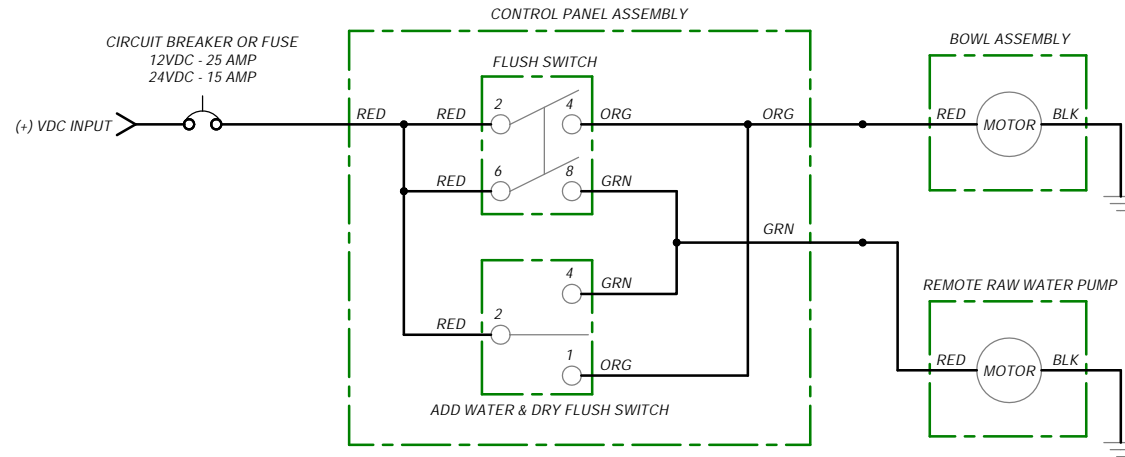

PARTS LIST: 8165 MASTERFLUSH

8165 REMOTE RAW WATER
WIRING DIAGRAM -
WITHOUT TANK FULL RELAY

8165 REMOTE RAW WATER
WIRING DIAGRAM -
WITH TANK FULL RELAY