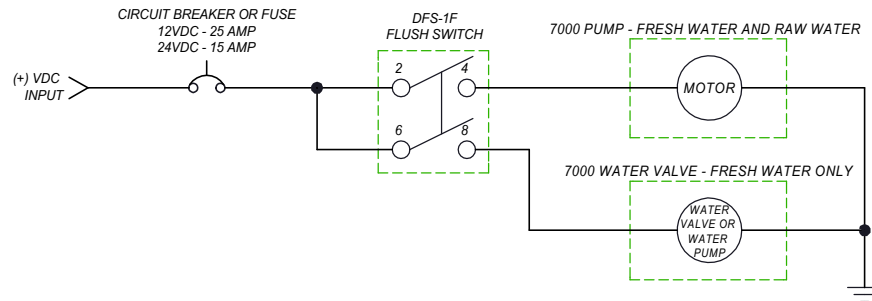

PARTS LIST: ORBIT 7260 STANDARD VERSION

7000 SERIES FRESH/RAW WATER WIRING DIAGRAM - WITHOUT TANK FULL RELAY