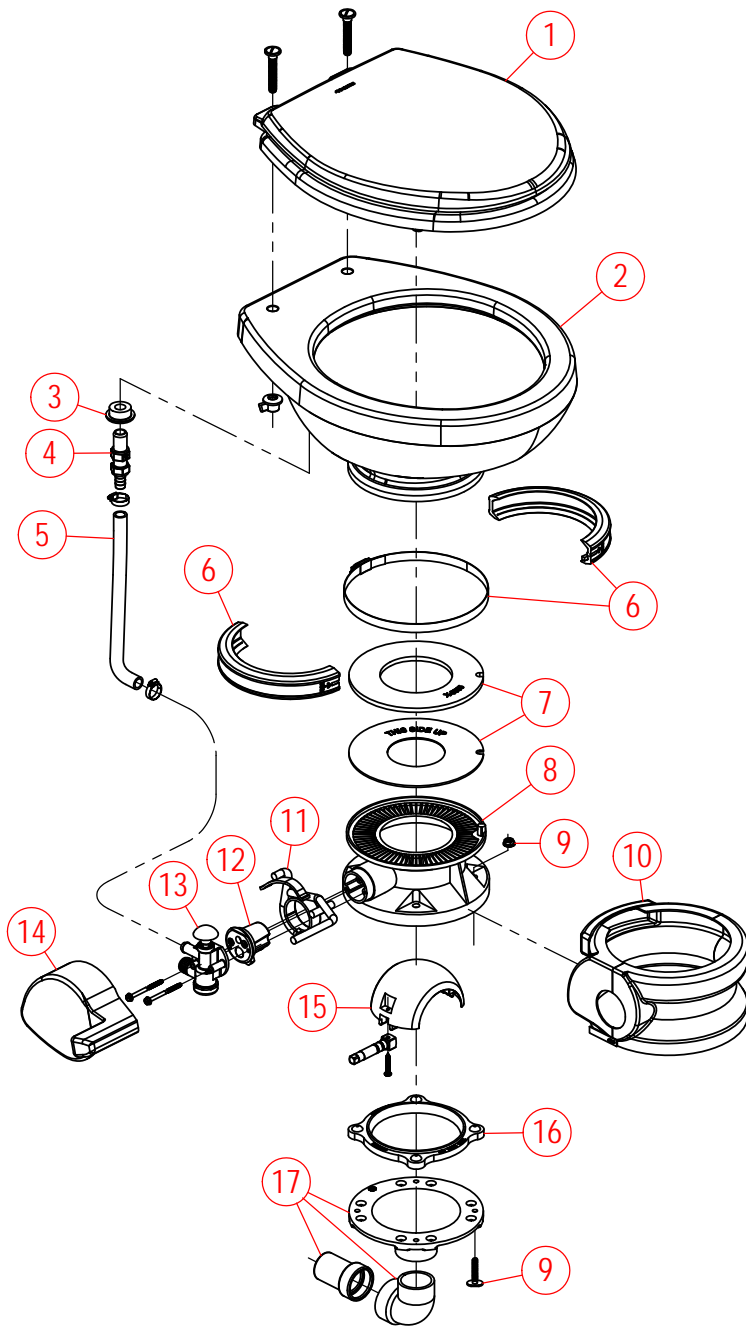

PARTS LIST: VACUFLUSH 5006

ITEM	PART NUMBER & DESCRIPTION
1	385343829 - SEAT/COVER - WHITE 385343831 - SEAT/COVER - BONE Includes Mounting Hardware
2	385311079 - BOWL KIT - WHITE 385311080 - BOWL KIT - BONE
3	385311164 - ½" SEALING GROMMET
4	385311456 - BARBED CHECK VALVE REP'L Includes Sealing Grommet
5	385312080 - BOWL SUPPLY HOSE Includes Hose Clamps
6	385310048 - BOWL/BASE CLAMP KIT - BONE Includes Base to Bowl Band Clamp
7	385311462 - REPLACEMENT FLUSH BALL SEALS
8	385310132 - BASE KIT - WHITE 385310133 - BASE KIT - BONE Excludes Bowl & Seat
9	385310064 - FLOOR FLANGE MTG HARDWARE
10	385310108 - PEDESTAL COVER KIT - WHITE 385310109 - PEDESTAL COVER KIT - BONE
11	385310579 - FLUSH LEVER/SPRING CARTRIDGE KIT Includes Item Spring Cartridge
12	385236096 - SPRING CARTRIDGE KIT Includes Mounting Screws
13	385314349 - WATER VALVE KIT Includes Mounting Screws
14	385310117 - PEDAL COVER - WHITE 385310118 - PEDAL COVER - BONE
15	385318162 - FLUSH BALL/SHAFT (BRASS) Includes Pedal Spring Cartridge
16	385310063 - FLOOR / BASE SEAL
17	385318864 - VACUFLUSH FUNNEL KIT Includes Mtg Hardware & Base Seal

P/N: 600344843
REV: 02-05/24