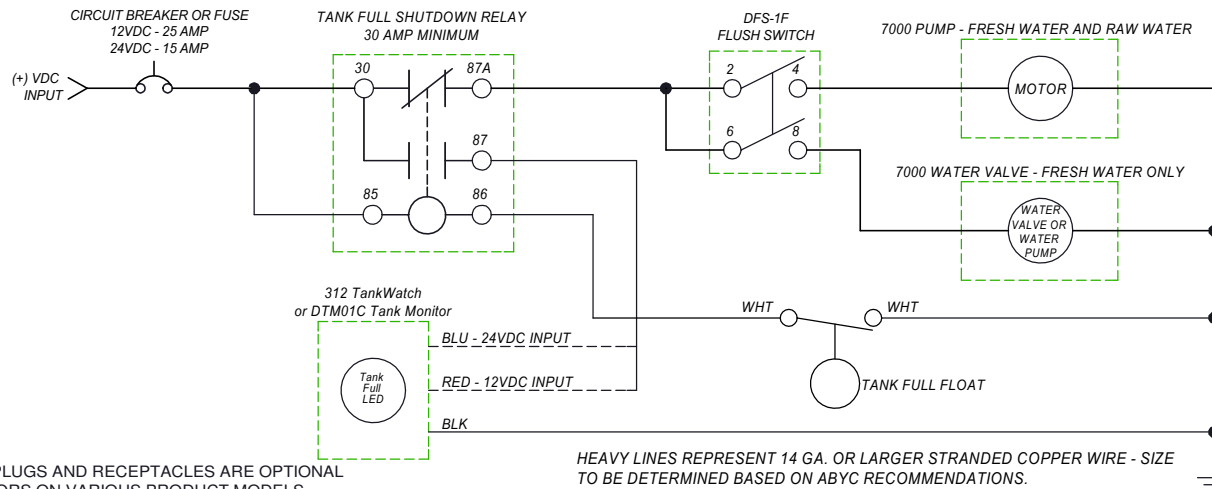

7000 SERIES FRESH/RAW WATER WIRING DIAGRAM - WITH TANK FULL RELAY

NOTE: DEUTSCH/AMP PLUGS AND RECEPTACLES ARE OPTIONAL ELECTRICAL CONNECTORS ON VARIOUS PRODUCT MODELS. YOUR INSTALLED MODEL MAY OR MAY NOT HAVE DEUTSCH/AMP ELECTRICAL CONNECTORS. OEM SUPPLIED WIRING CAN ALSO VARY IN COLOR.

HEAVY LINES REPRESENT 14 GA. OR LARGER STRANDED COPPER WIRE - SIZE TO BE DETERMINED BASED ON ABYC RECOMMENDATIONS.

ALL OTHER WIRE CAN BE 18 GA. STRANDED COPPER.