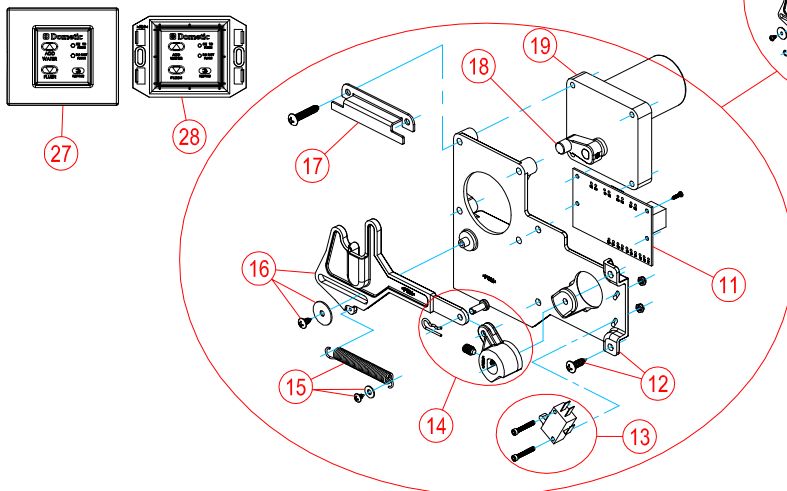

ITEM	PART NUMBER & DESCRIPTION
1	385311618 - SEAT/COVER SLOW-CLOSE - WHITE 385311619 - SEAT/COVER SLOW-CLOSE - BONE
2	385311867 - 4600 SHORT BOWL KIT - WHITE 385311868 - 4600 SHORT BOWL KIT - BONE
3	385311009 - FLUSH BALL SEAL REP'L KIT Includes Item 6
4	385311292 - BASE FLUSH BALL RING KIT
5	385310969 - FLUSH BALL/SHAFT REP'L KIT
6	385311011 - BASE TO BOWL MOUNTING HARDWARE
7	385311294 - BASE O'RING REP'L KIT
8	385310064 - FLOOR FLANGE MOUNTING HARDWARE
9	385311013 - FLOOR FLANGE ADAPTER KIT Includes Item 8
10	385318864 - VF FUNNEL KIT Includes Item 8
11	385311690 - CONTROL MODULE
12	385311394 - FLUSH MECHANISM w/MTG BRACKET Includes Items 13-17
13	385311673 - FLUSH ACTUATION SWITCH
14	385311296 - FLUSH BALL CAM REP'L KIT
15	385311393 - FLUSH MECHANISM RETURN SPRING
16	385311392 - FLUSH MECHANISM LINKAGE
17	385311429 - FLUSH LINKAGE GUIDE BRACKET
18	385311299 - MOTOR DRIVE ARM REP'L KIT
19	385311300 - MOTOR REPLACEMENT KIT - 12VDC 385311390 - MOTOR REPLACEMENT KIT - 24VDC Includes Item 18
20	385311547 - WATER SUPPLY HOSE
21	385311545 - WATER VALVE KIT - 12VDC 385311546 - WATER VALVE KIT - 24VDC
22	385311869 - CORRUGATED SUPPLY HOSE
23	385311384 - CHECK VALVE w/HOSE Includes Items 22 & 24
24	385311164 - 1/2" SEALING GROMMET
25	385311463 - BOWL MOUNTING HARDWARE KIT
26	385311395 - '06 PLUG-IN BASE KIT - 12VDC 385311396 - '06 PLUG-IN BASE KIT - 24VDC Includes Items 3-7 & 11-23
27	313408010 - VF CONTROL PNL-STD GRAY 313408020 - VF CONTROL PNL-STD WHT
28	313408030 - VF CONTROL PNL-PLAYBUS GRY

P/N: 600346661
REV: 05-04/13