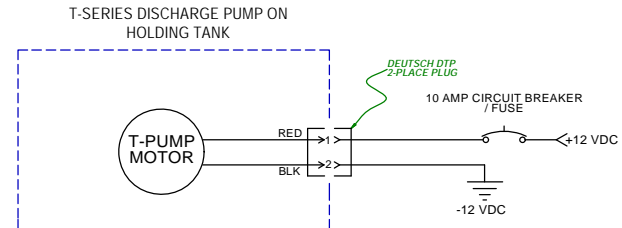

PARTS LIST: 37 GAL HOLDING TANK - 322503707