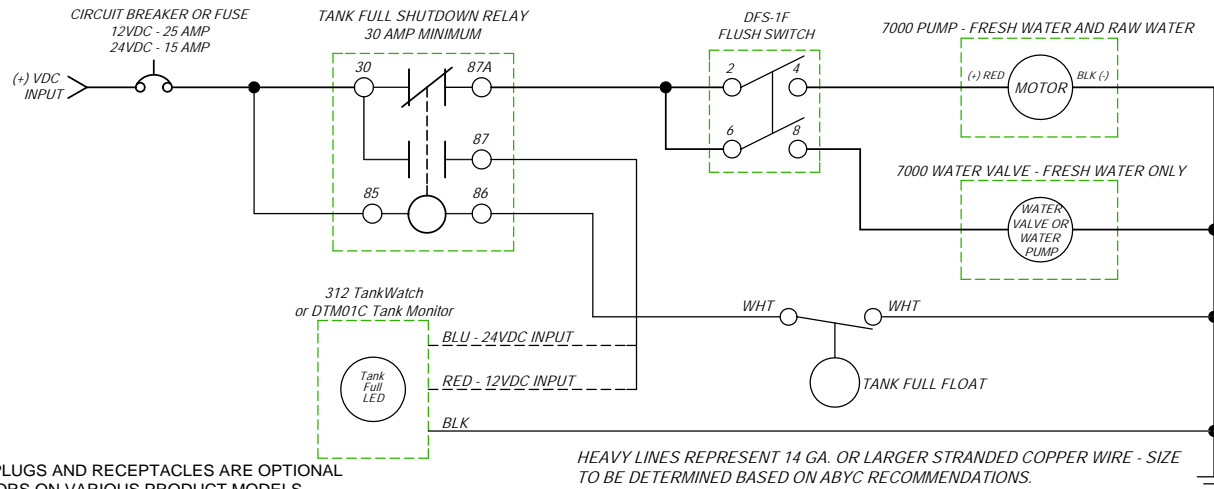

7000 SERIES FRESH/RAW WATER WIRING DIAGRAM - WITH TANK FULL RELAY

NOTE: DEUTSCH/AMP PLUGS AND RECEPTACLES ARE OPTIONAL ELECTRICAL CONNECTORS ON VARIOUS PRODUCT MODELS. YOUR INSTALLED MODEL MAY OR MAY NOT HAVE DEUTSCH/AMP ELECTRICAL CONNECTORS. OEM SUPPLIED WIRING CAN ALSO VARY IN COLOR.

HEAVY LINES REPRESENT 14 GA. OR LARGER STRANDED COPPER WIRE - SIZE TO BE DETERMINED BASED ON ABYC RECOMMENDATIONS.

ALL OTHER WIRE CAN BE 18 GA. STRANDED COPPER.

WIRING DIAGRAM DWG REF.:
346612.49

P/N: 4471012734
REV: 01-03/24