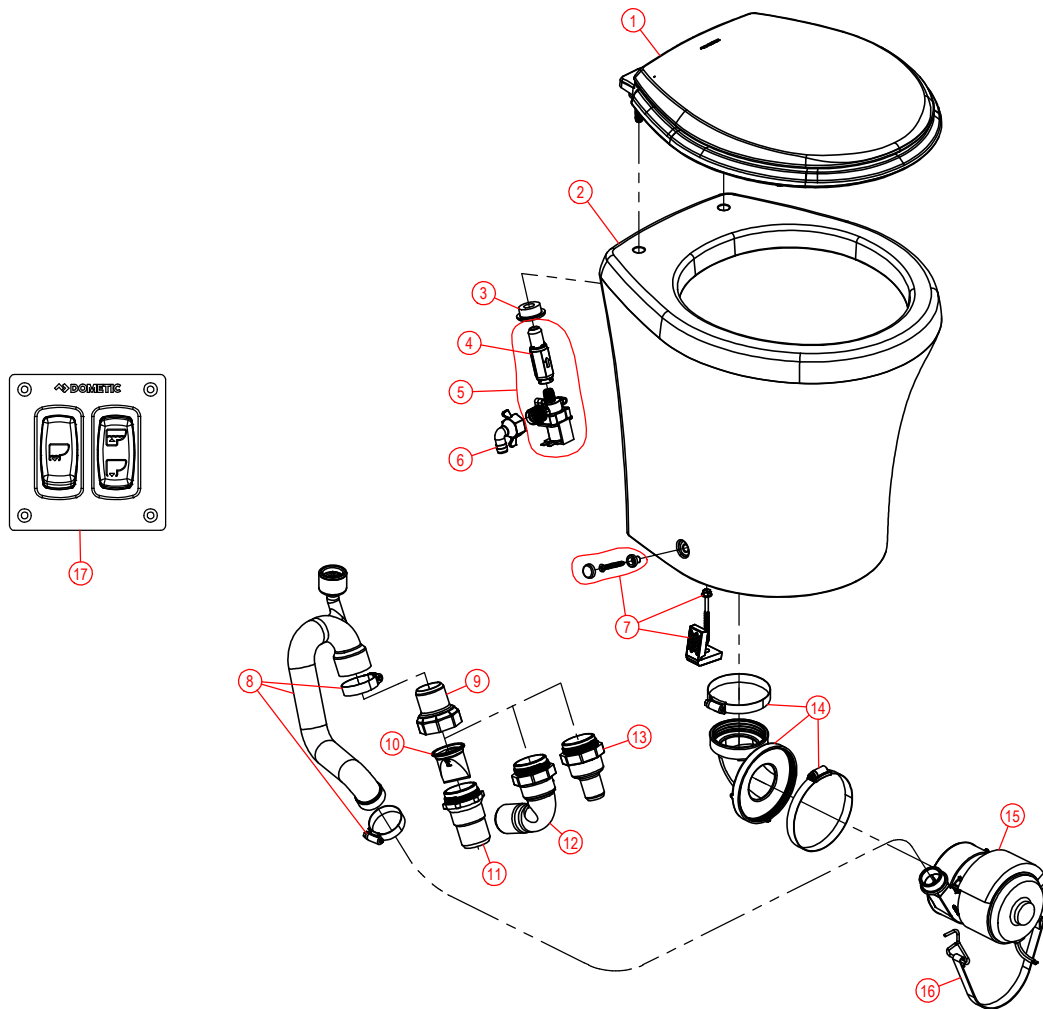

PARTS LIST: 8140 TALL MASTERFLUSH TOILET

ITEM PART NUMBER & DESCRIPTION

1	385311694 - SEAT/COVER WOOD - WHITE 385311695 - SEAT/COVER WOOD - BONE Includes Mounting Hardware
2	385880078 - 8900/8100 TALL SERIES BOWL KIT - WHITE 385880079 - 8900/8100 TALL SERIES BOWL KIT - BONE
3	385311164 - 1/2" SEALING GROMMET
4	385880073 - CHECKVALVE REPLACEMENT
5	385880074 - WATER VALVE KIT - 12VDC, 385880075 - WATER VALVE KIT - 24VDC
6	385311717 - KIT, 1/2" SWIVEL ELBOW
7	385311463 - BOWL MOUNTING HARDWARE KIT
8	385311778 - DISCHARGE TUBE KIT Includes Anti-Siphon Valve
9	385880070 - DISCHARGE TUBE VALVE ADAPTER

ITEM PART NUMBER & DESCRIPTION

10	385311620 - 1 1/2" CHECK VALVE
11	385311315 - 1 1/2" VALVE ADAPTER
12	385880071 - 1 1/2" VALVE ADAPTER ELBOW
13	385880072 - 1" VALVE ADAPTER
14	385880067 - BOWL OUTLET ELBOW
15	385880068 - MOTOR/MACERATOR ASSY - 12VDC 385880069 - MOTOR.MACERATOR ASSY - 24VDC
16	385880083 - MOTOR/PUMP MOUNTING STRAP
17	385311702 - DFST FLUSH SWITCH PANEL
N/S	385311547 - WATER SUPPLY HOSE REPLACEMENT Optional Item; Replaces Item 6

P/N: 600347408
REV: 01-09/17