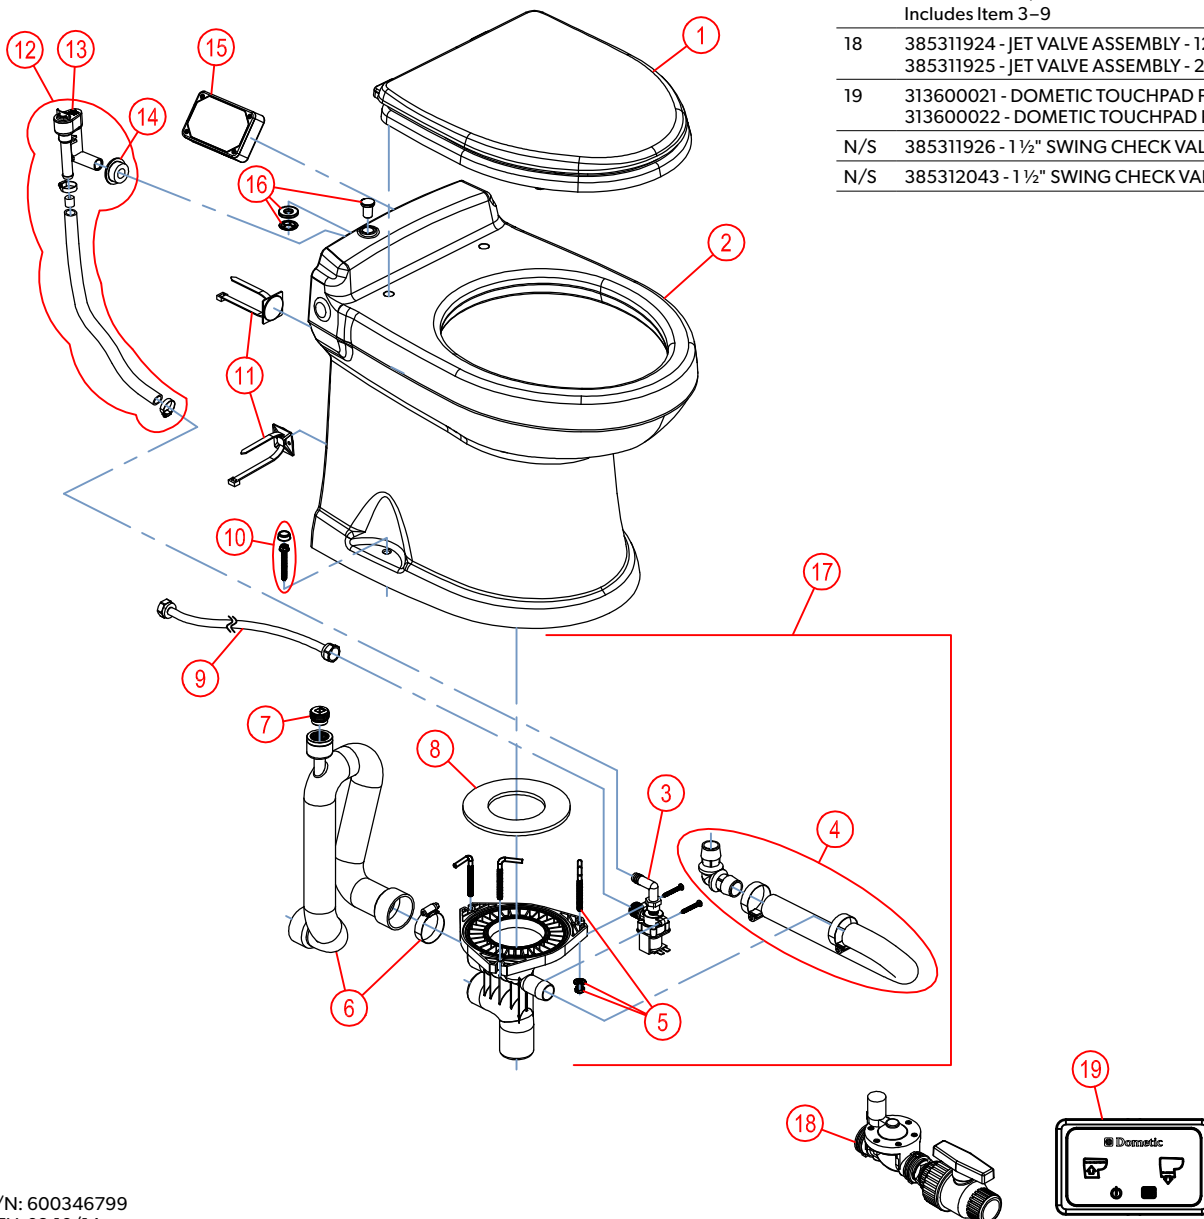

PARTS LIST: 9400 MODEL SERIES (ABOVE-FLOOR DISCHARGE OPTION)

ITEM	PART NUMBER & DESCRIPTION
1	385311005 - SEAT/COVER - WHITE 385311006 - SEAT/COVER - BONE
2	385311730 - 9300 BOWL KIT - WHITE 385311731 - 9300 BOWL KIT - BONE Includes Item 5
3	385311904 - WATER VALVE KIT - 12VDC 385311905 - WATER VALVE KIT - 24VDC
4	385311910 - WATER JET INLET TUBE KIT
5	385311011 - BASE TO BOWL MOUNTING HARDWARE
6	385311913 - DISCHARGE TUBE-ABOVE FLOOR Includes Item 7
7	385880080 - ANTISIPHON VALVE REPLACEMENT

ITEM	PART NUMBER & DESCRIPTION
8	385311914 - BASE SEAL REPLACEMENT
9	385311018 - WATER SUPPLY HOSE
10	385311022 - BOWL MOUNTING HARDWARE
11	385311915 - COMPONENT MOUNTING STRAP KIT Kit Quantity Is One Set
12	385311918 - VACUUM BREAKER KIT (COMPLETE)
13	385316906 - VACUUM BREAKER KIT Includes Item 19
14	385311164 - 1/2" SEALING GROMMET
15	385311919 - CONTROL MODULE 12/24VDC
16	385311750 - HOLE PLUG - WHITE 385311751 - HOLE PLUG - BONE
17	385311922 - 93/9400 ABOVE FLOOR BASE KIT - 12VDC 385311923 - 93/9400 ABOVE FLOOR BASE KIT - 24VDC Includes Item 3-9
18	385311924 - JET VALVE ASSEMBLY - 12VDC 385311925 - JET VALVE ASSEMBLY - 24VDC
19	313600021 - DOMETIC TOUCHPAD FLUSH SWITCH - WHITE 313600022 - DOMETIC TOUCHPAD FLUSH SWITCH - BLACK
N/S	385311926 - 1 1/2" SWING CHECK VALVE
N/S	385312043 - 1 1/2" SWING CHECK VALVE-UNION

P/N: 600346799
REV: 02-10/14