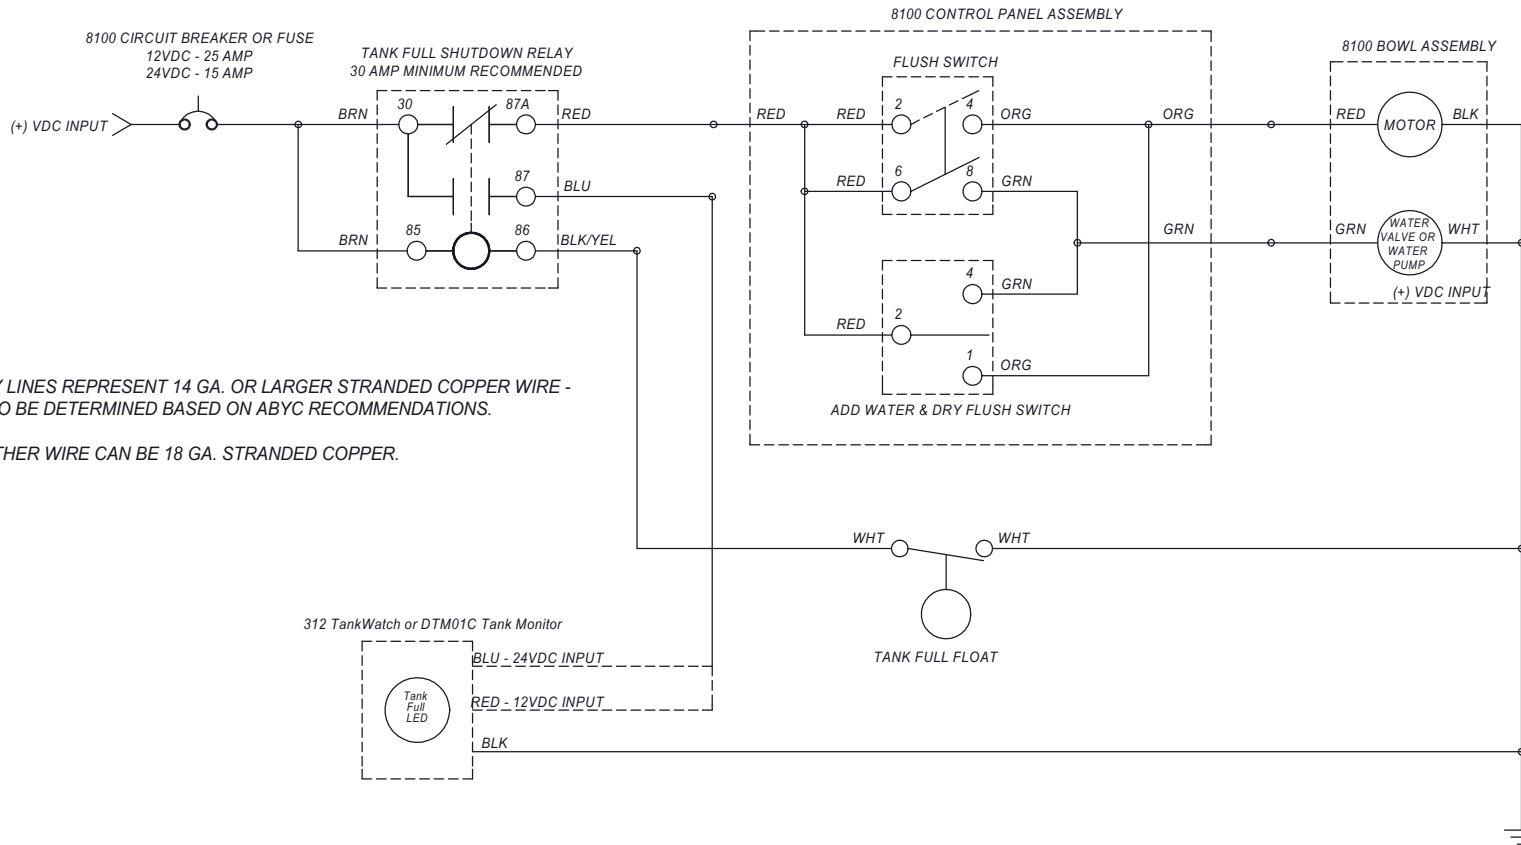

PARTS LIST: 8140 TALL SERIES - 304814001

WIRING DIAGRAM - WITH TANK FULL RELAY

HEAVY LINES REPRESENT 14 GA. OR LARGER STRANDED COPPER WIRE - SIZE TO BE DETERMINED BASED ON ABYC RECOMMENDATIONS.

ALL OTHER WIRE CAN BE 18 GA. STRANDED COPPER.

PARTS LIST: 8140 TALL MASTERFLUSH TOILET

ITEM PART NUMBER & DESCRIPTION

1	385311694 - SEAT/COVER WOOD - WHITE 385311695 - SEAT/COVER WOOD - BONE Includes Mounting Hardware
2	385880078 - 8900/8100 TALL SERIES BOWL KIT - WHITE 385880079 - 8900/8100 TALL SERIES BOWL KIT - BONE
3	385311164 - 1/2" SEALING GROMMET
4	385880073 - CHECKVALVE REPLACEMENT
5	385880074 - WATER VALVE KIT - 12VDC, 385880075 - WATER VALVE KIT - 24VDC
6	385311717 - KIT, 1/2" SWIVEL ELBOW
7	385311463 - BOWL MOUNTING HARDWARE KIT
8	385311778 - DISCHARGE TUBE KIT Includes Anti-Siphon Valve
9	385880070 - DISCHARGE TUBE VALVE ADAPTER

ITEM PART NUMBER & DESCRIPTION

10	385311620 - 1 1/2" CHECK VALVE
11	385311315 - 1 1/2" VALVE ADAPTER
12	385880071 - 1 1/2" VALVE ADAPTER ELBOW
13	385880072 - 1" VALVE ADAPTER
14	385880067 - BOWL OUTLET ELBOW
15	385880068 - MOTOR/MACERATOR ASSY - 12VDC 385880069 - MOTOR.MACERATOR ASSY - 24VDC
16	385880083 - MOTOR/PUMP MOUNTING STRAP
17	385311702 - DFST FLUSH SWITCH PANEL
N/S	385311547 - WATER SUPPLY HOSE REPLACEMENT Optional Item; Replaces Item 6