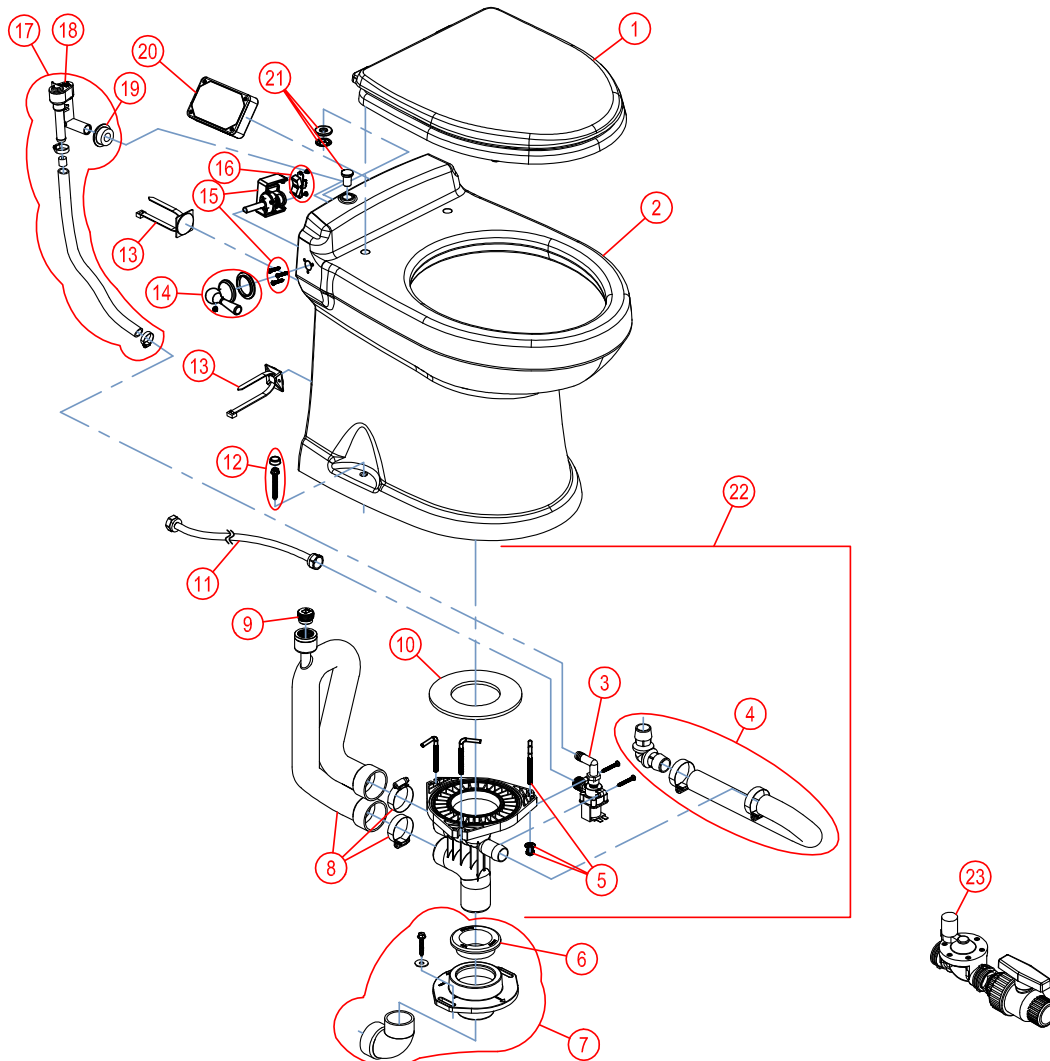

ITEM	PART NUMBER & DESCRIPTION
14	385310962 - FLUSH HANDLE KIT - CHROME 385310963 - FLUSH HANDLE KIT - GOLD 385311141 - FLUSH HANDLE KIT - NICKEL
15	385311916 - FLUSH HANDLE MECHANISM Includes Item 16
16	385311917 - FLUSH HANDLE SWITCH w/WIRING
17	385311918 - VACUUM BREAKER KIT (COMPLETE)
18	385316906 - VACUUM BREAKER KIT Includes Item 19
19	385311164 - 1/2" SEALING GROMMET
20	385311919 - CONTROL MODULE 12/24VDC
21	385311750 - HOLE PLUG - WHITE 385311751 - HOLE PLUG - BONE
22	385311920 - 93/9400 THUR FLOOR BASE KIT - 12VDC 385311921 - 93/9400 THUR FLOOR BASE KIT - 24VDC Includes Item 3-5 & 8-11
23	385311924 - JET VALVE ASSEMBLY - 12VDC 385311925 - JET VALVE ASSEMBLY - 24VDC
N/S	385311926 - 1 1/2" SWING CHECK VALVE
N/S	85312043 - 1 1/2" SWING CHECK VALVE-UNION

P/N: 6003467 49
REV: 02-10/14