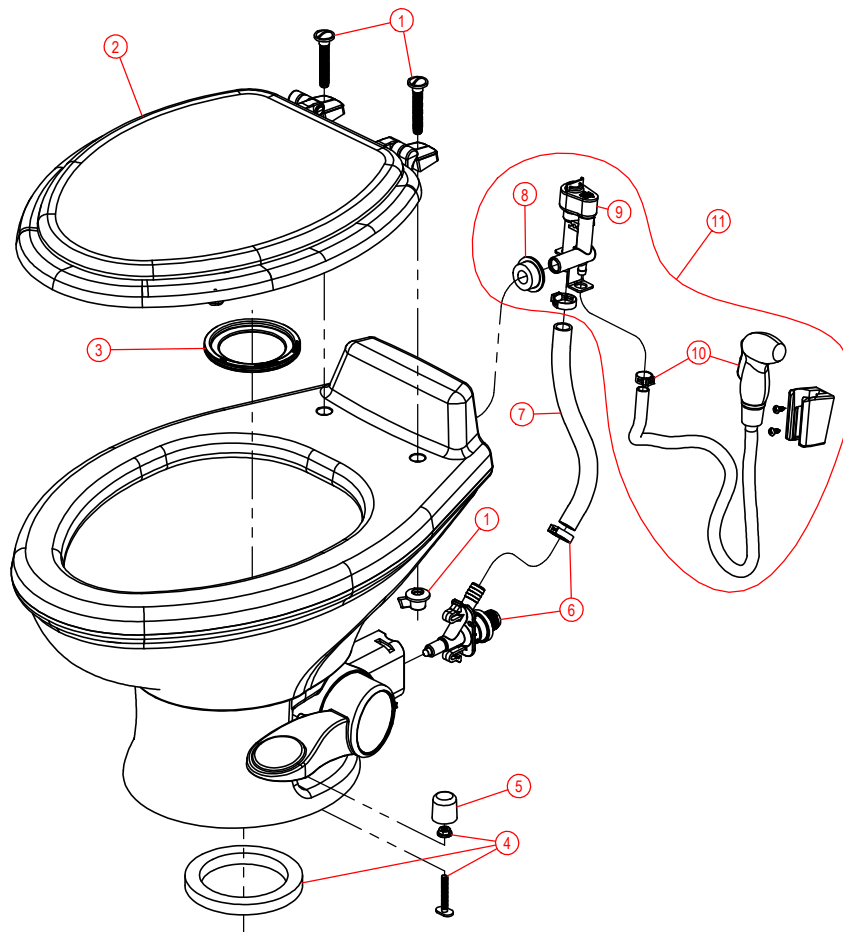

PARTS LIST: 321 & 321S LOW-PROFILE GRAVITY TOILET

ITEM PART NUMBER & DESCRIPTION

1	385311650 - SEAT MOUNTING HARDWARE - WHITE 385311651 - SEAT MOUNTING HARDWARE - BONE
2	385311863 - 320 SEAT/COVER REPLACEMENT - WHITE 385311864 - 320 SEAT/COVER REPLACEMENT - BONE Includes Item 1
3	385311658 - FLUSH BALL SEAL
4	385311652 - MTG HARDWARE & FLOOR SEAL - WHITE 385311653 - MTG HARDWARE & FLOOR SEAL - BONE Includes Item 5
5	385311654 - FLOOR BOLT CAP - WHITE 385311655 - FLOOR BOLT CAP - BONE

ITEM PART NUMBER & DESCRIPTION

6	385311641 - WATER VALVE KIT
7	385311937 - BOWL SUPPLY HOSE Includes Mounting Clamps
8	385311164 - ½" SEALING GROMMET
9	385230335 - VACUUM BREAKER KIT (For Sprayer Option) Includes Item 8
10*	385311124 - HAND SPRAYER - WHITE Includes Mounting Bracket
11*	385319054 - HAND SPRAY KIT W/VAC BREAKER - WHITE Includes Items 8, 9, & 10

* Optional Accessories; Not Provided With Every Model

P/N: 600346657
REV: 03-03/16