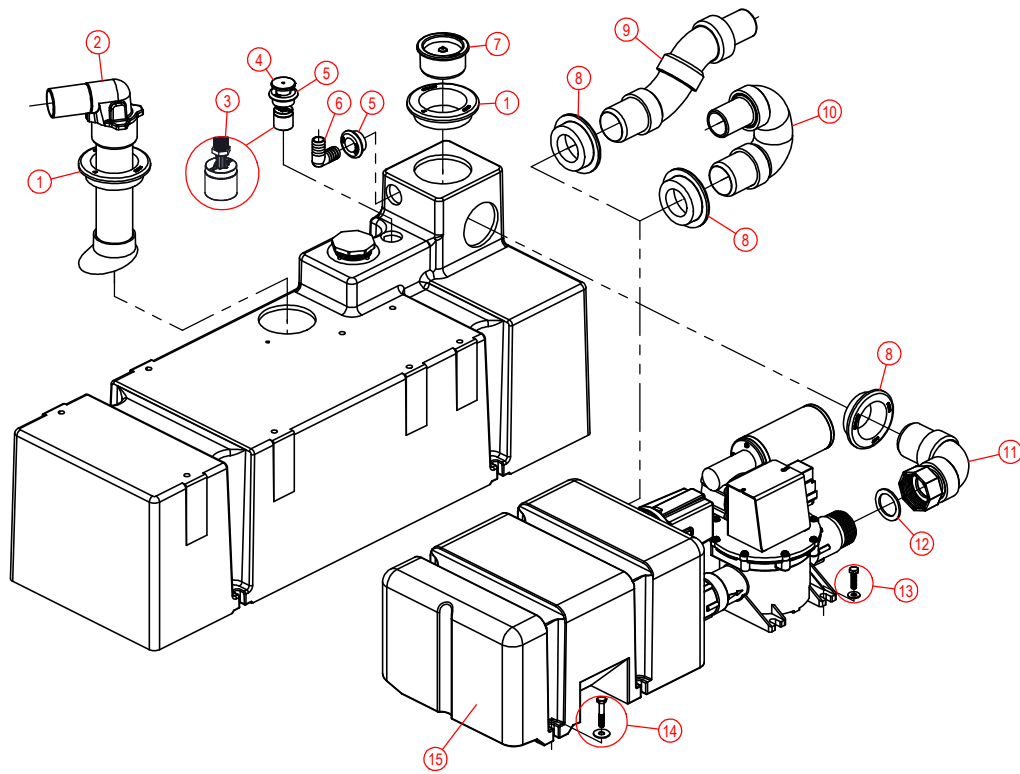

PARTS LIST: 10G HOLDING TANK SYSTEM - 322001007

ITEM	PART NUMBER & DESCRIPTION
1	385311110 - 2" SEALING GROMMET
2	385311573 - DIPTUBE ASSY w/90° ELBOW Includes Item 1
3	385230268 - THREADED STEM/FLOAT REPLACEMENT
4	385312117 - TANK FULL LEVEL Includes Item 3 & 5
5	385311164 - ½" SEALING GROMMET
6	385311770 - VENT ELBOW FITTING Includes Item 3
7	313255247 - TANKSAVER Includes Item 1
8	385311111 - 1 ½" SEALING GROMMET
9	385310787 - OFFSET STRAIGHT INLET FITTING Includes Item 8
10	385311342 - 1 ½" 180° INLET FITTING Includes Item 8
11	385310772 - ELBOW ASSY w/SLIP NUT Includes Items 7 & 10
12	385311233 - 1 ½" SLIP SEAL REPLACEMENT
13	385311163 - PUMP MOUNTING HARDWARE
14	385311162 - VG MOUNTING HARDWARE
15	N/A - LOW-PROFILE VACUUM GENERATOR See LPVG parts list

P/N: 600347440
REV: 02-04/18