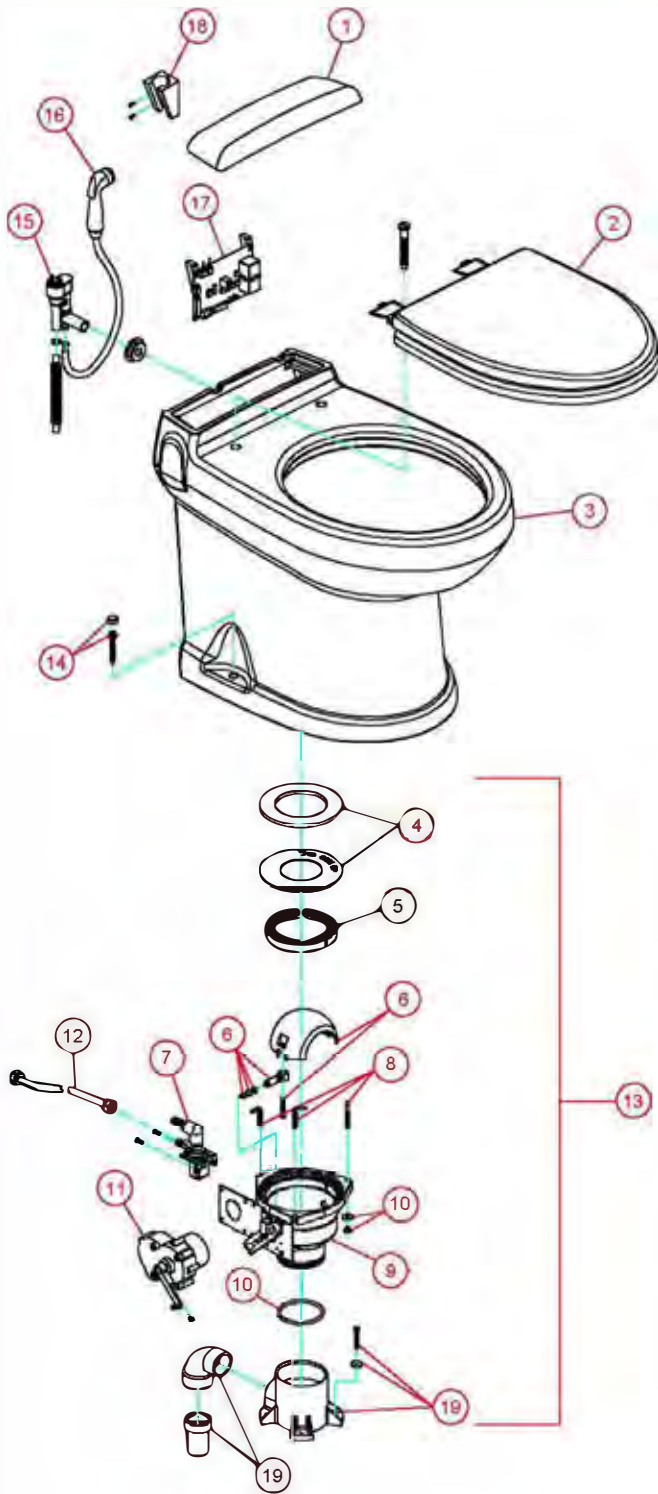

PARTS LIST: 3448 PLUG IN BASE

ITEM	PART NUMBER & DESCRIPTION
1	385311001 - ACCESS COVER, WHITE 385311002 - ACCESS COVER, BONE
2	385311005 - SEAT & COVER, WHITE 385311006 - SEAT & COVER, BONE
3	385311007 - CERAMIC BOWL, WHITE 385311008 - CERAMIC BOWL, BONE
4	385311009 - KIT, SEAL PLUG IN BASE
5	385311292 - RING, BASE INSERT
6	385310969 - SHAFT/HALF BALL KIT
7	385310821 - WATER VALVE w/MOUNTING SCREWS (12DC) 385310845 - WATER VALVE w/MOUNTING SCREWS (24DC)
8	385311011 - L-BOLTS/NUTS/WASH/PLUG IN BASE
9	385311052 - BASE PLUG IN Includes Item 8-10
10	385311294 - O-RING 3.1 x 3.5 x .21
11	385310822 - MOTOR & MOUNTING HARDWARE (12DC) 385310846 - MOTOR & MOUNTING HARDWARE (24DC)
12	385311018 - SUPPLY HOSE
13	385311054 - COMPLETE BASE PLUG IN 12VDC 385311055 - COMPLETE BASE PLUG IN 24VDC Includes Items 4-11 & 13
14	385310679 - MOUNTING KIT, WHITE 385310785 - MOUNTING KIT, BONE
15	385310807 - VACUUM BREAKER KIT 385310808 - VACUUM BREAKER KIT-WITH SPRAY
16	385310809 - HAND SPRAY
17	385310888 - CONTROL MODULE 12VDC 385310890 - CONTROL MODULE 24VDC
18	385311131 - SPRAY BRACKET
19	385311056 - FLOOR FLANGE ADAPTER KIT
20	313401012 - FLUSH SWITCH w/CABLE VIMAR 12, WHITE 313401024 - FLUSH SWITCH w/CABLE VIMAR 24, WHITE 313402012 - FLUSH SWITCH w/CABLE VIMAR 12, GRAY 313402024 - FLUSH SWITCH w/CABLE VIMAR 24, GRAY
21	313403012 - FLUSH SWITCH w/CABLE GEWIS 12, GRAY 313403024 - FLUSH SWITCH w/CABLE GEWIS 24, GRAY
N/S	385310854 - ACCESS COVER MOUNTING KIT
N/S	385311417 - KIT, BASE DRIVE ARMS

P/N: 600345053
REV: 08/06

**OBSOLETE FINISHED GOOD;
PARTS MAY STILL BE AVAILABLE**