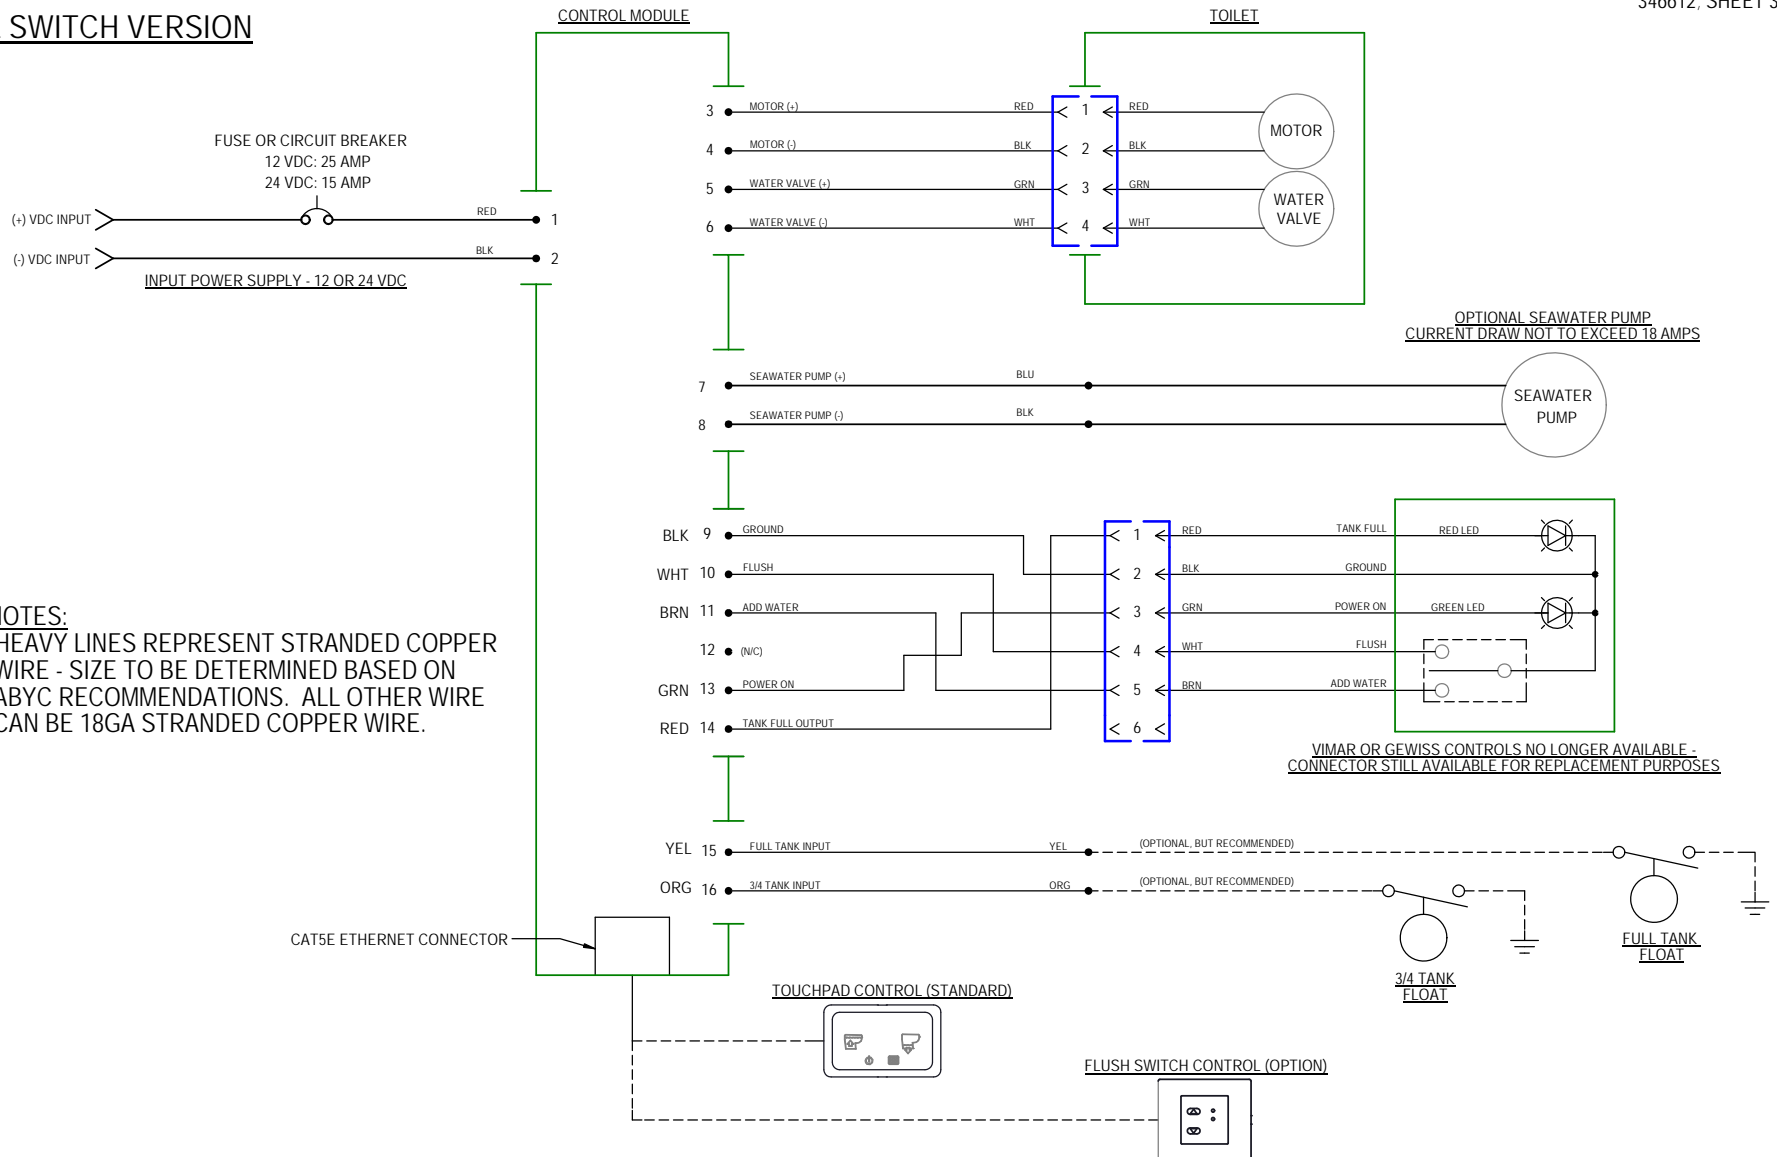

PARTS LIST:

WIRING DIAGRAM WALL SWITCH VERSION

WIRING DIAGRAM DWG REF.:
346612; SHEET 3

P/N: XXX
REV: XXX

PARTS LIST: 8541 MODEL

ITEM	PART NO	LEGACY NO & DESCRIPTION
1	385312156	385312156 - MODERNO BIDET SEAT - WHT Includes Mounting Hardware
2	4471004753	385312154.RPL - MODERNO SERIES BOWL KIT-WHT
3	385311164	385311164 - 1/2" SEALING GROMMET
4	385312135 385312136	385312135 - VACUUM BRK / WATER VALVE KIT - 12VDC 385312136 - VACUUM BRK / WATER VALVE KIT - 24VDC Includes Sealing Grommet
5	4471010089	385312198 - TOILET WTR SUP'Y HOSE
6	385311463	385311463 - BOWL MOUNTING HARDWARE KIT
7	385880085	385880085 - CONTROL MODULE 12/24VDC (DBL)
8	385312137	385312137 - BOWL ADAPTER SEAL REPLACEMENT Includes Mounting Hardware
9	385312138	385312138 - BOWL TRANSITION ADAPTER KIT Includes Bowl Seal & Mounting Hardware

ITEM	PART NO	LEGACY NO & DESCRIPTION
10	385880068 385880069	385880068 - MOTOR/MACERATOR ASSY - 12VDC 385880069 - MOTOR/MACERATOR ASSY - 24VDC
11	385880083	385880083 - MOTOR/PUMP MOUNTING STRAP
12	385312139	385312139 - DISCHARGE TUBE REPLACEMENT KIT Includes Clamps & Anti-Siphon Valve
13	385880070	385880070 - DISCHARGE TUBE VALVE ADAPTER
14	385310076	385310076 - 1 1/2" CHECK VALVE KIT, 2pcs per Kit
15	385880072	385880072 - 1" DISCHARGE FITTING
16	385880071	385880071 - 1 1/2" ELBOW DISCHARGE FITTING
17	385311315	385311315 - 1 1/2" OUTLET FITTING
18	9108554489	313600022 - DOMETIC TOUCHPAD FLUSH SWITCH - BLK Includes Connector Cable Kit 385880082