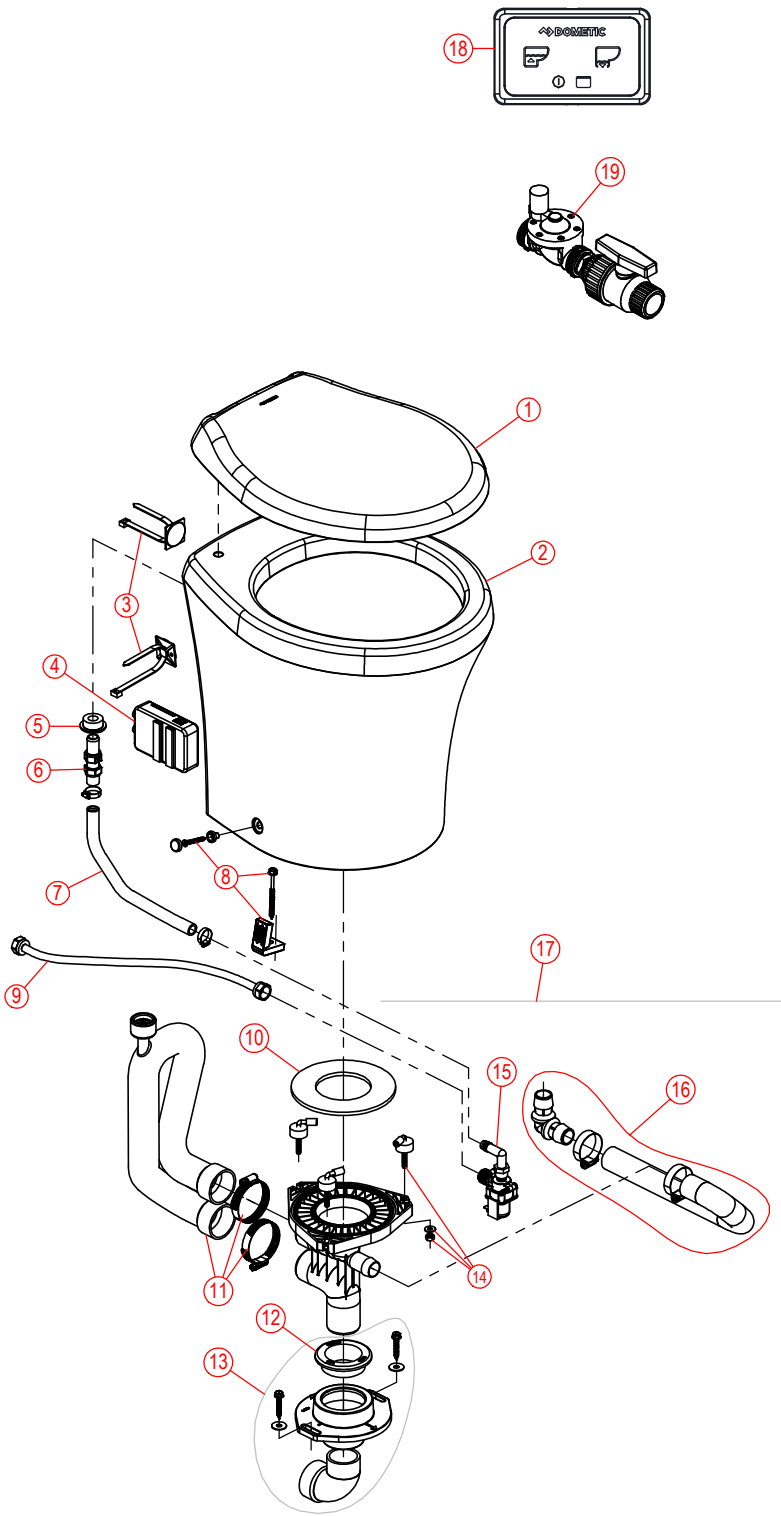

PARTS LIST: 9842 TALL RUSHFLUSH TOILET - 330984201 & 330984202

ITEM PART NUMBER & DESCRIPTION

1	385311618 - SEAT/COVER SLOW-CLOSE KIT - WHITE 385311619 - SEAT/COVER SLOW-CLOSE KIT - BONE
2	385311380 - BOWL KIT - WHITE 385311381 - BOWL KIT - BONE
3	385311915 - COMPONENT MOUNTING STRAP KIT Kit Quantity is One Set
4	385311919 - CONTROL MODULE 12/24VDC
5	385311164 - 1/2" SEALING GROMMET
6	385311456 - BARBED CHECK VALVE REPLACEMENT Includes Item 5
7	385312080 - BOWL SUPPLY HOSE Includes Mounting Clamps
8	385311463 - BOWL MOUNTING HARDWARE KIT
9	385311018 - WATER SUPPLY HOSE 1/2 FPT
10	385311914 - BASE SEAL REPLACEMENT
11	385311912 - DISCHARGE TUBE-THRU FLOOR OPTION Includes Item 10
12	385311111 - 1 1/2" SEALING GROMMET
13	385311911 - FLOOR FLANGE/MTG ADAPTER KIT Includes Item 13
14	385311011 - BASE TO BOWL MOUNTING HARDWARE
15	385311905 - WATER VALVE KIT - 24VDC
16	385311910 - WATER JET INLET TUBE KIT
17	385311921 - 9000 SERIES THRU-FLOOR BASE KIT - 24VDC Includes 9-12 & 15-17
18	313600022 - DOMETIC TOUCHPAD FLUSH SWITCH - BLACK
19	385311925 - JET VALVE ASSEMBLY - 24VDC
N/S	385311926 - 1 1/2" SWING CHECK VALVE
N/S	385312043 - 1 1/2" SWING CHECK VALVE-UNION

P/N: 600347470
REV: 02-07/19