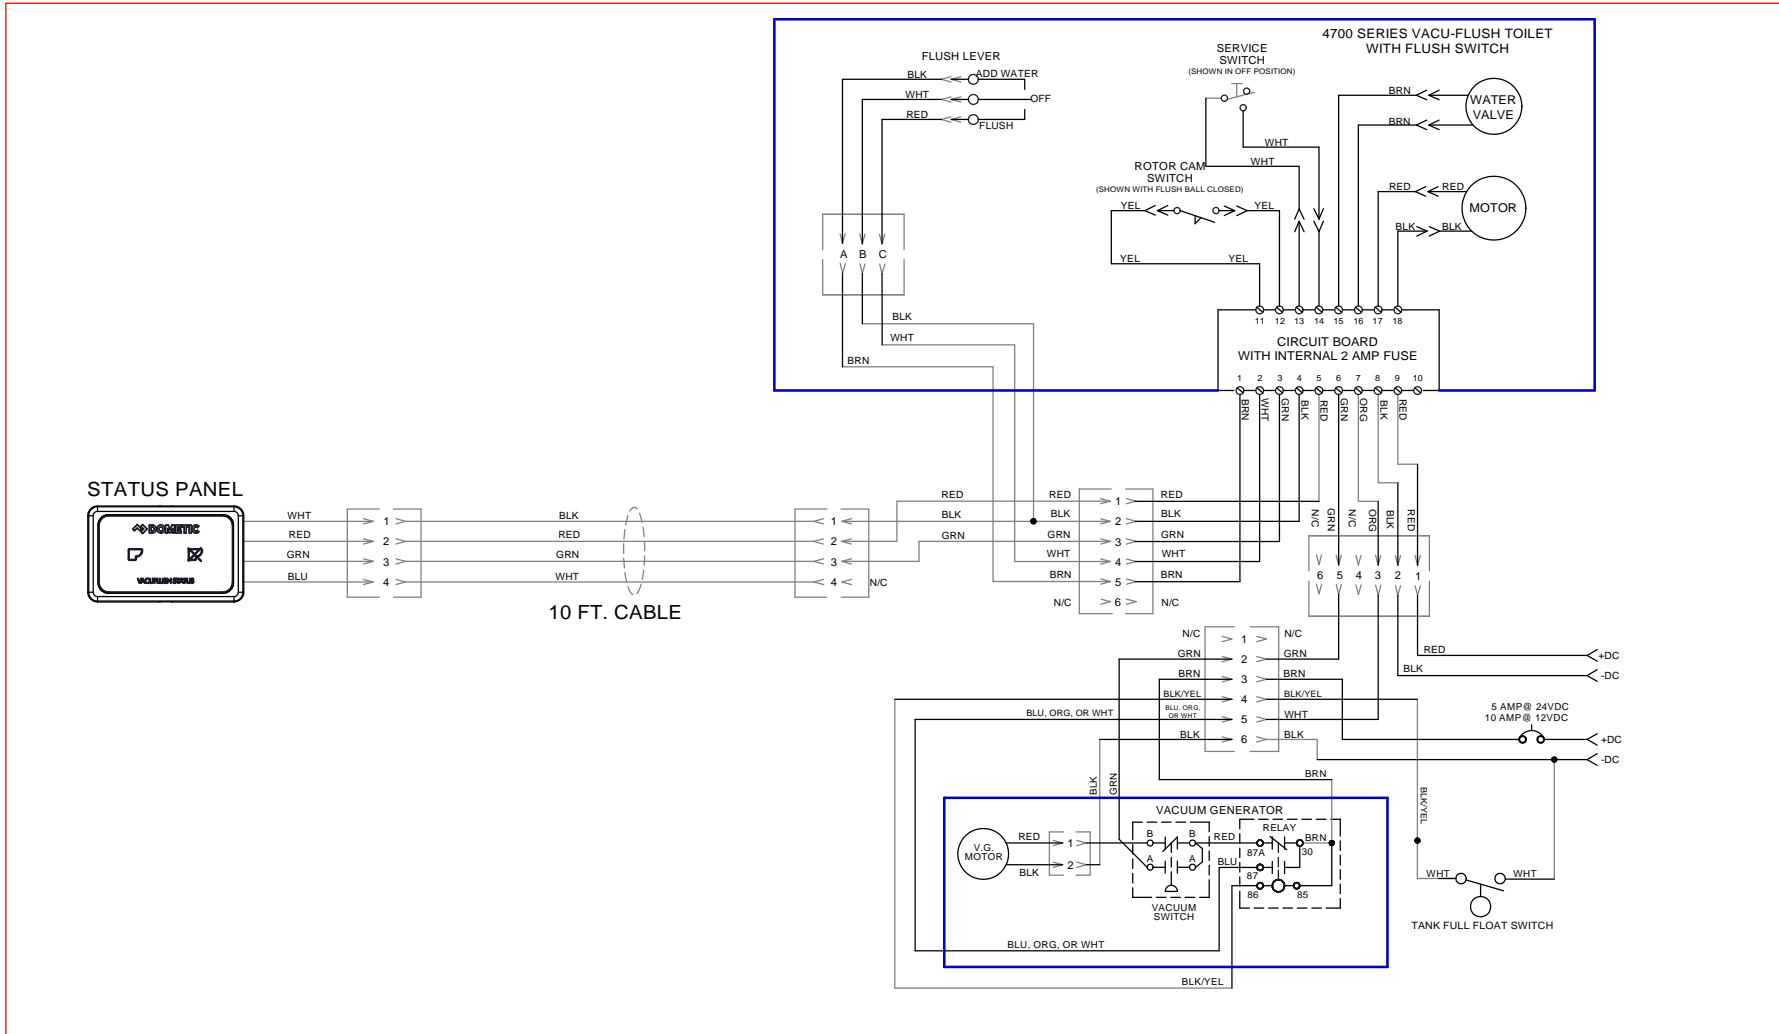

PARTS LIST: 4748 VACUFLUSH TOILET

P/N: 600346487
REV: 08-11/23

WIRING DIAGRAM DWG REF.:
346612; SHEET X.