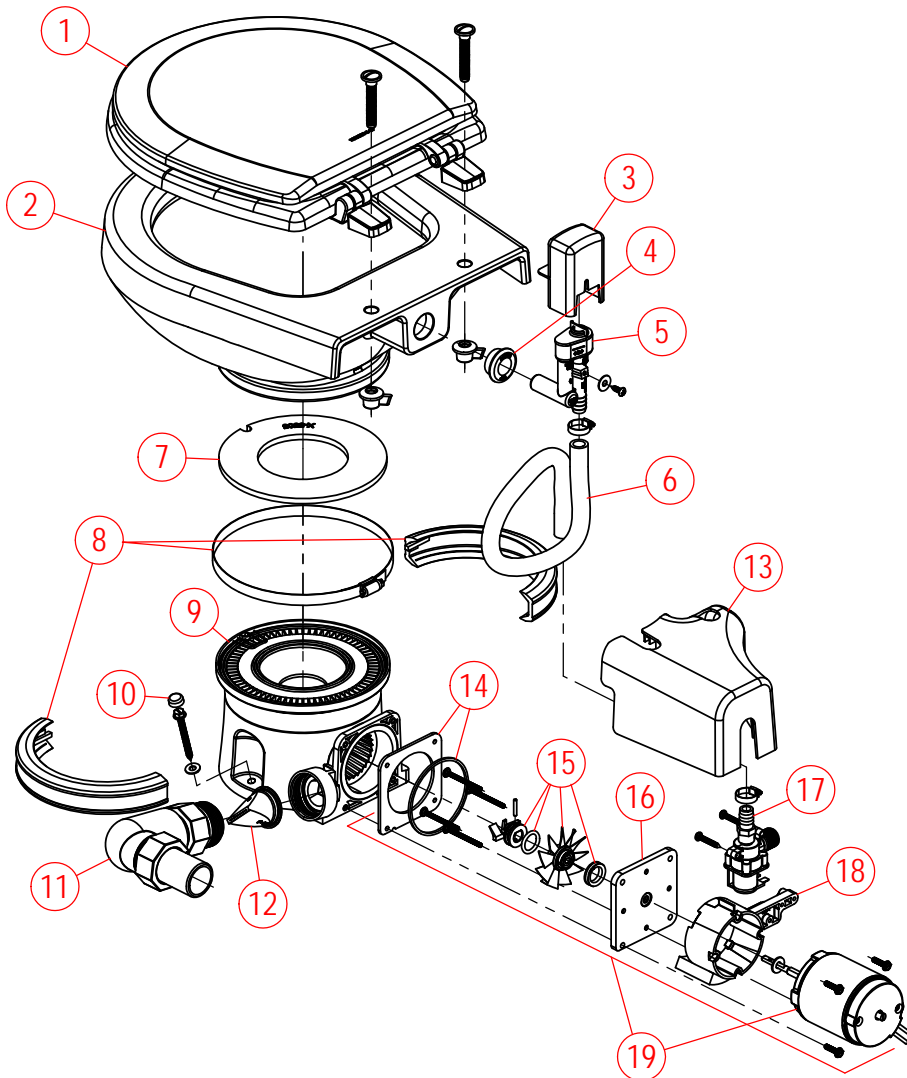

PARTS LIST: ORBIT 7220 MODEL - 304722013

ITEM	PART NO	LEGACY NO & DESCRIPTION
1	385344436	385344436 - SEAT/COVER - WHITE Includes Mounting Hardware
2	385310676	385310676 - BOWL KIT - WHITE
3	385310696	385310696 - VACUUM BREAKER COVER - WHITE Includes Mounting Hardware
4	385311164	385311164 - 1/2" SEALING GROMMET
5	385316906	385316906 - VACUUM BREAKER KIT Includes Sealing Grommet
6	4471006978	385312020.RPL - BOWL SUPPLY HOSE Includes Clamps
7	385311979	385311979 - BOWL SEAL
8	385310025	385310025 - BOWL/BASE CLAMP KIT - WHITE
9	385311980	385311980 - BASE KIT - WHITE
10	385310679	385310679 - MOUNTING HARDWARE - WHITE

ITEM	PART NO	LEGACY NO & DESCRIPTION
11	385312008	385312008 - SLIP ELBOW OUTLET KIT
12	385310076	385310076 - 1 1/2" CHECK VALVE KIT, 2pcs per Kit
13	385311985	385311985 - 7000 SERIES PUMP/MOTOR COVER - WHITE
14	385312033	385312033 - FLANGE GASKET REPLACEMENT KIT
15	385311988	385311988 - MACERATOR BLADE REBUILD KIT Includes Mounting Hardware
16	385311987	385311987 - MOTOR MOUNTING PLATE Includes All Pump Seals & Mounting Hardware
17	385311851	385311851 - WATER VALVE KIT - 12VDC Includes Mounting Screws & Clamps
18	385311992	385311992 - WATER VALVE MOUNTING SPACER KIT Includes All Pump Seals
19	385311995	385311995 - PUMP/MOTOR 12V REPLACEMENT-COMplete Includes Wtr Valve, Seals, Mac. Blade & Mtg Hardware

P/N: 600347245
REV: 04-03/23