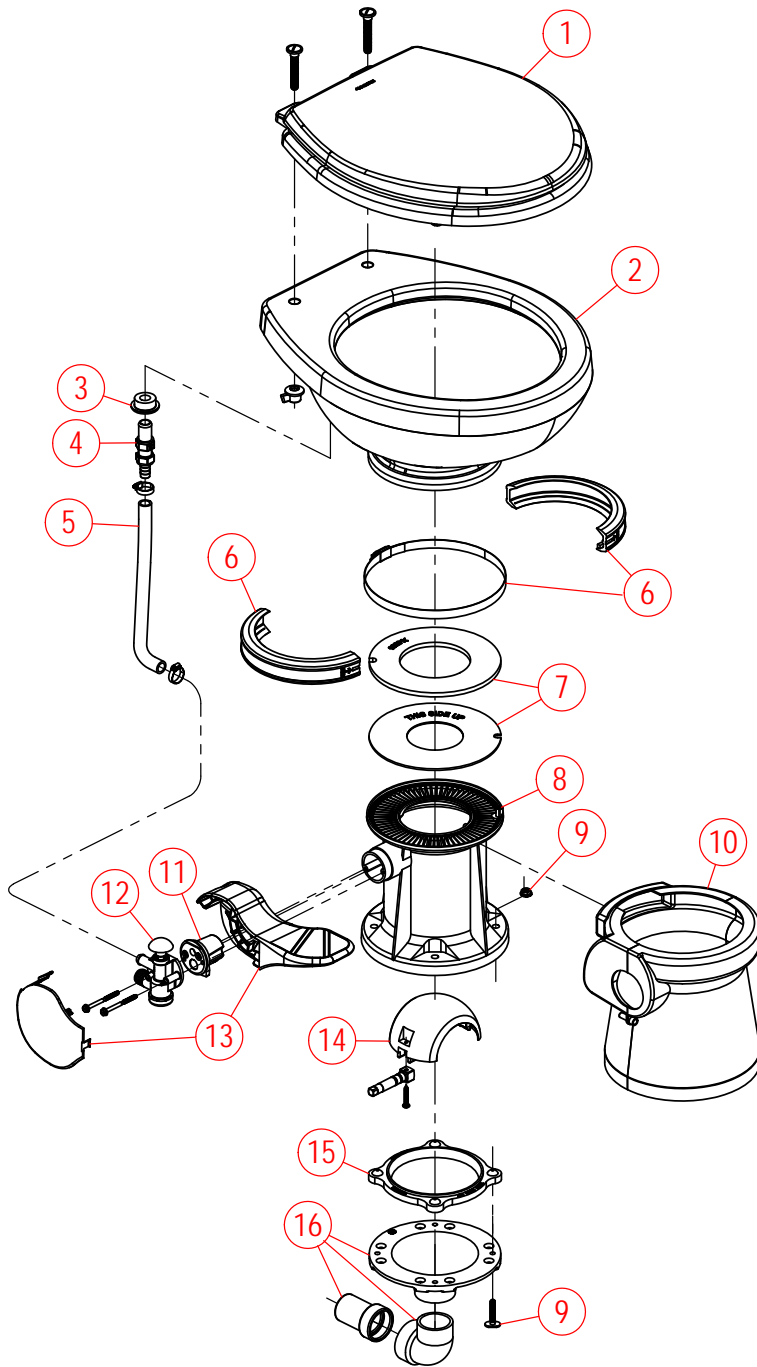

PARTS LIST: VACUFLUSH 5009

ITEM	PART NO	LEGACY NO & DESCRIPTION
1	385343829 385343831	385343829 - SEAT/COVER - WHITE 385343831 - SEAT/COVER - BONE Includes Mounting Hardware
2	385311079 385311080	385311079 - BOWL KIT - WHITE 385311080 - BOWL KIT - BONE
3	385311164	385311164 - 1/2" SEALING GROMMET
4	385311456	385311456 - BARBED CHECK VALVE REP'L Includes Sealing Grommet
5	385312080	385312080 - BOWL SUPPLY HOSE Includes Hose Clamps
6	385310048	385310048 - BOWL/BASE CLAMP KIT - BONE Includes Base to Bowl Band Clamp
7	385311462	385311462 - REPLACEMENT FLUSH BALL SEALS
8	385310978 385311081	385310978 - '09 BASE KIT - WHITE (PLASTIC PEDAL) 385311081 - '09 BASE KIT - BONE (PLASTIC PEDAL) Excludes Bowl; Seat; Vacuum Breaker Assy
9	385310064	385310064 - FLOOR FLANGE MTG HARDWARE
10	385310111 385310112	385310111 - PEDESTAL COVER - WHITE 385310112 - PEDESTAL COVER - BONE
11	385310683	385310683 - SPRING CARTRIDGE KIT
12	385314349	385314349 - WATER VALVE KIT Includes Mounting Screws
13	385310682 385310786	385310682 - FLUSH PEDAL KIT - WHITE 385310786 - FLUSH PEDAL KIT - BONE Includes Spring Cartridge
14	385310954	385310954 - FLUSH BALL/SHAFT (BRASS) Includes Pedal Spring Cartridge
15	385310063	385310063 - FLOOR / BASE SEAL
16	385318864	385318864 - VACUFLUSH FUNNEL KIT Includes Mtg Hardware & Base Seal

P/N: 600344841
REV: 02-05/24