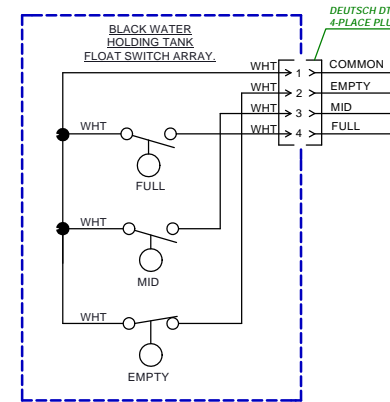

# PARTS LIST: 37G HOLDING TANK - 322503703

**NOTE:** ALL ITEMS INSIDE DASHED BLUE BOXES ARE SUPPLIED BY DOMETIC

NOTE: DEUTSCH/AMP PLUGS AND RECEPTACLES ARE OPTIONAL ELECTRICAL CONNECTORS ON VARIOUS PRODUCT MODELS. YOUR INSTALLED MODEL MAY OR MAY NOT HAVE DEUTSCH/AMP ELECTRICAL CONNECTORS. OEM SUPPLIED WIRING CAN ALSO VARY IN COLOR.