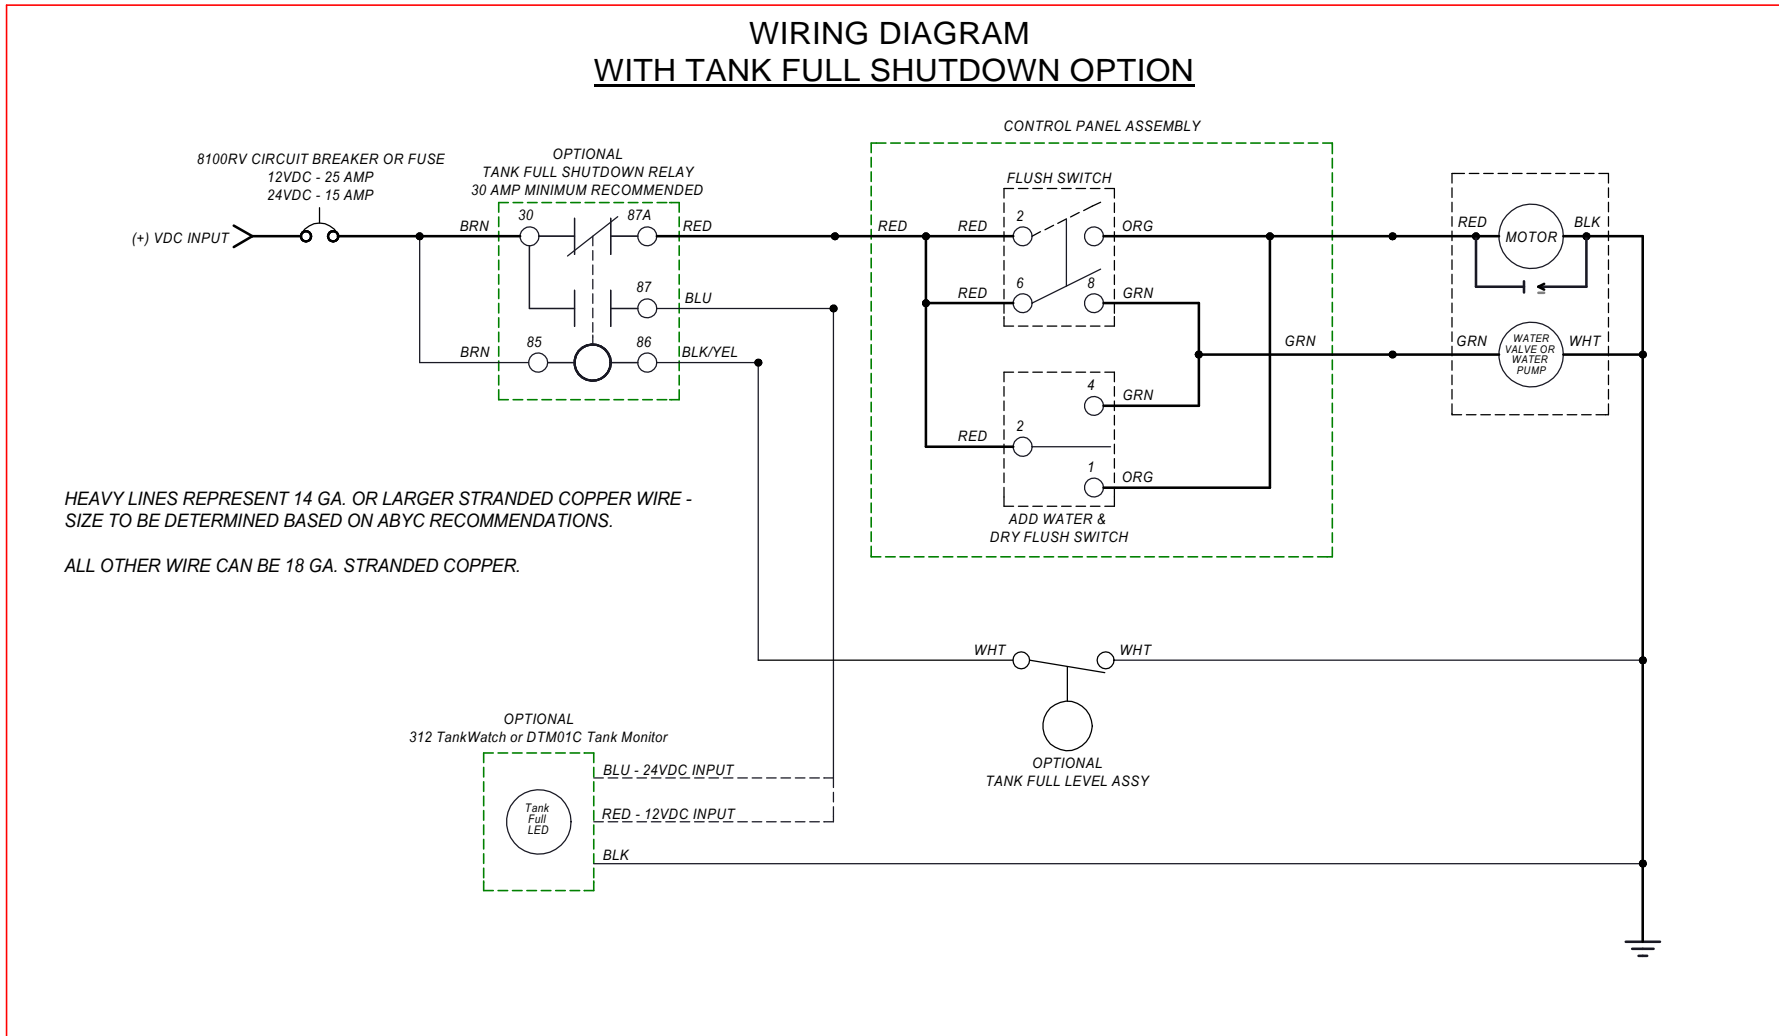

PARTS LIST: 8600 TALL MODEL - 304860901

WIRING DIAGRAM WITH TANK FULL SHUTDOWN OPTION

WIRING DIAGRAM DWG REF.:
346612; SHEET 35

P/N: 600346564
REV: 06-08/14

PARTS LIST: 8620 LOW-PROFILE MASTERFLUSH TOILET

ITEM	PART NO	LEGACY NO & DESCRIPTION
1	385311618	385311618 - SEAT/COVER SLOW-CLOSE KIT - WHITE Includes Mounting Hardware
2	385880085	385880085 - CONTROL MODULE 12/24VDC (DBL)
3	385312158	385312158 - 4600/8600 LOW-PROFILE BOWL-WHITE
4	385311164	385311164 - ½" SEALING GROMMET
5	385880073	385880073 - CHECKVALVE REPLACEMENT
6	385880074 385880075	385880074 - WATER VALVE KIT - 12VDC 385880075 - WATER VALVE KIT - 24VDC
7	4471010089	385312198 - TOILET WTR SUP'Y HOSE
8	385311463	385311463 - BOWL MOUNTING HARDWARE KIT
9	385312149	385312149 - DISCHARGE TUBE REPLACEMENT KIT Includes Clamps & Anti-Siphon Valve
10	385880070	385880070 - DISCHARGE TUBE VALVE ADAPTER

ITEM	PART NO	LEGACY NO & DESCRIPTION
11	385310076	385310076 - 1 ½" CHECK VALVE KIT, 2pcs per Kit
12	385311315	385311315 - 1 ½" OUTLET FITTING
13	385880072	385880072 - 1" DISCHARGE FITTING
14	385880071	385880071 - 1½" ELBOW DISCHARGE FITTING
15	385880083	385880083 - MOTOR/PUMP MOUNTING STRAP
16	385880068 385880069	385880068 - MOTOR/MACERATOR ASSY - 12VDC 385880069 - MOTOR/MACERATOR ASSY - 24VDC
17	385312138	385312138 - BOWL TRANSITION ADAPTER KIT Includes Bowl Seal & Mounting Hardware
18	385312137	385312137 - BOWL ADAPTER SEAL REPLACEMENT Includes Mounting Hardware
19	9108554489	313600022 - DOMETIC TOUCHPAD FLUSH SWITCH-BLK Includes Connector Cable Kit 385880082