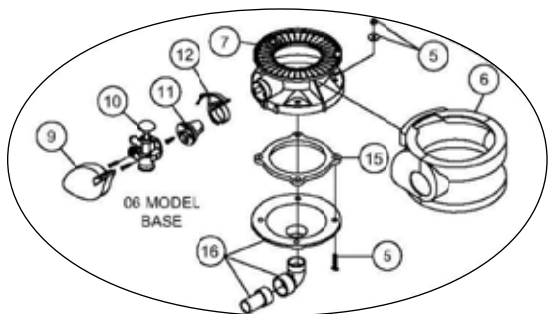

PARTS LIST: VACUFLUSH MODELS 1006, 1008, 1047, 1048, 1049

TOILET MODEL	DISCHARGE LOCATION
1006	THROUGH THE FLOOR
1008	THROUGH THE FLOOR
1047	OPPOSITE PEDAL
1048	REAR OF TOILET
1049	UNDER PEDAL

ITEM PART NUMBER & DESCRIPTION

1	385344436 - SEAT ASSEMBLY, WHITE 385344437 - SEAT ASSEMBLY, BONE
2	385310615 - CERAMIC BOWL KIT, WHITE 385310616 - CERAMIC BOWL KIT, BONE
3	385310025 - BAND & HALF CLAMP KIT - BONE 385310048 - BAND & HALF CLAMP KIT - WHITE
4	385311462 - SEAL REPLACEMENT, KIT
5	385310064 - MOUNTING HARDWARE (1006) 385316323 - MOUNTING HARDWARE (1008, 1047, 1048, 1049)
6	385310108 - PEDESTAL COVER KIT - WHITE (1006) 385310111 - PEDESTAL COVER KIT - WHITE (1008) 385310674 - PEDESTAL COVER KIT - WHITE (1047) 385310136 - PEDESTAL COVER KIT - WHITE (1048) 3853109041 - PEDESTAL COVER KIT - WHITE (1049) 385310109 - PEDESTAL COVER KIT - BONE (1006) 385310112 - PEDESTAL COVER KIT - BONE (1008) 3853106131 - PEDESTAL COVER KIT - BONE (1047) 385310137 - PEDESTAL COVER KIT - BONE (1048) 385310913 - PEDESTAL COVER KIT - BONE (1049) 385310600 - PEDESTAL COVER KIT - EBONY (1006) 385310173 - PEDESTAL COVER KIT - EBONY (1008) 385310746 - PEDESTAL COVER KIT - EBONY (1047) 385310174 - PEDESTAL COVER KIT - EBONY (1048) N/A - PEDESTAL COVER KIT - EBONY (1049)
7	385310132 - BASE KIT - WHITE (1006) 385310126 - BASE KIT - WHITE (1008) 385310665 - BASE KIT - WHITE (1047) 385310129 - BASE KIT - WHITE (1048) 385310911 - BASE KIT - WHITE (1049) 385310133 - BASE KIT - BONE (1006) 385310127 - BASE KIT - BONE (1008) 385310614 - BASE KIT - BONE (1047) 385310130 - BASE KIT - BONE (1048) 385310912 - BASE KIT - BONE (1049) 385310607 - BASE KIT - EBONY (1006) 385310171 - BASE KIT - EBONY (1008) N/A - BASE KIT - EBONY (1047) 385310172 - BASE KIT - EBONY (1048) N/A - BASE KIT - EBONY (1049) Includes Items 3-12
8	385318162 - KIT, BALL, SHAFT & CART - WHITE 385310177 - KIT, BALL, SHAFT & CART - EBONY Includes Item 11
9	385310117 - PEDAL COVER - WHITE (1006) 385310111 - PEDAL COVER - WHITE (1008, 1047, 1048, 1049) 385310118 - PEDAL COVER - BONE (1006) 385310115 - PEDAL COVER - BONE (1008, 1047, 1048, 1049) 385310593 - PEDAL COVER - EBONY (1006) 385310175 - PEDAL COVER - EBONY (1008, 1047, 1048, 1049)
10	385314349 - KIT, WATER VALVE
11	385236096 - KIT, SPRING CARTRIDGE
12	385310579 - KIT, LEVER/CART-BASE (1006) 38531057 - KIT, LEVER/CART-BASE (1008, 1047, 1048, 1049)
13	385340177 - HOSE, SUPPLY - BONE 385345377 - HOSE, SUPPLY - WHITE
14	385316906 - VACUUM BREAKER, KIT
15	385310063 - KIT, FLOOR FLANGE SEAL (1006)
16	385318864 - KIT, FUNNEL 506/806/706 (1006)
N/S	385318741 - KIT, FUNNEL '08 (1006)

P/N: 600344922
REV: 05/09