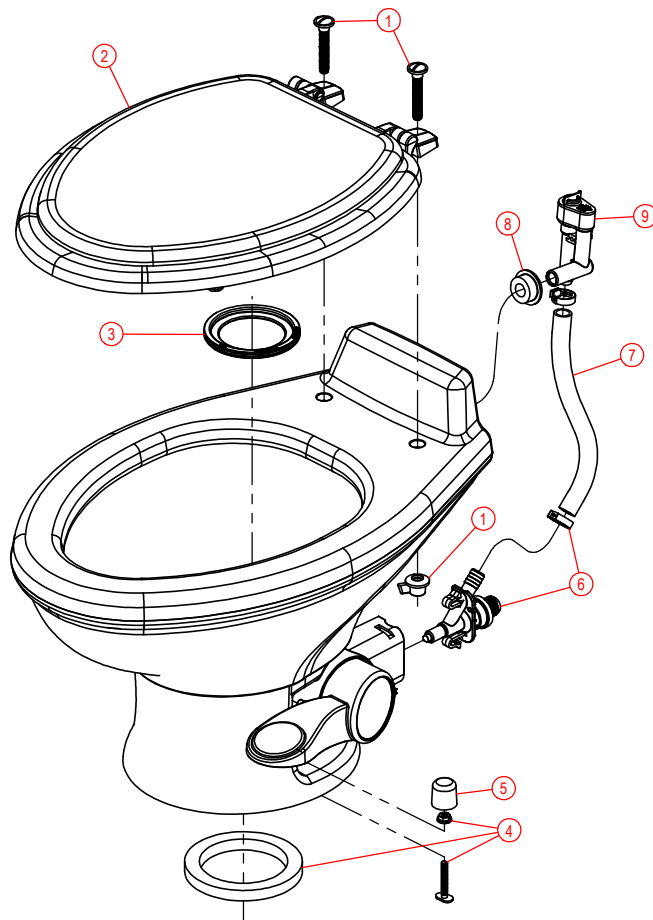

## ITEM PART NUMBER & DESCRIPTION

1	385311650 - SEAT MOUNTING HARDWARE - WHITE 385311651 - SEAT MOUNTING HARDWARE - BONE
2	385311863 - 320 SEAT/COVER REPLACEMENT - WHITE 385311864 - 320 SEAT/COVER REPLACEMENT - BONE Includes Item 1
3	385311658 - FLUSH BALL SEAL
4	385311652 - MTG HARDWARE & FLOOR SEAL - WHITE 385311653 - MTG HARDWARE & FLOOR SEAL - BONE Includes Item 5
5	385311654 - FLOOR BOLT CAP - WHITE 385311655 - FLOOR BOLT CAP - BONE
6	385311641 - WATER VALVE KIT
7	385311937 - BOWL SUPPLY HOSE Includes Mounting Clamps
8	385311164 - ½" SEALING GROMMET
9	385316906 - VACUUM BREAKER KIT; WITHOUT SPRAYER Includes Item 8