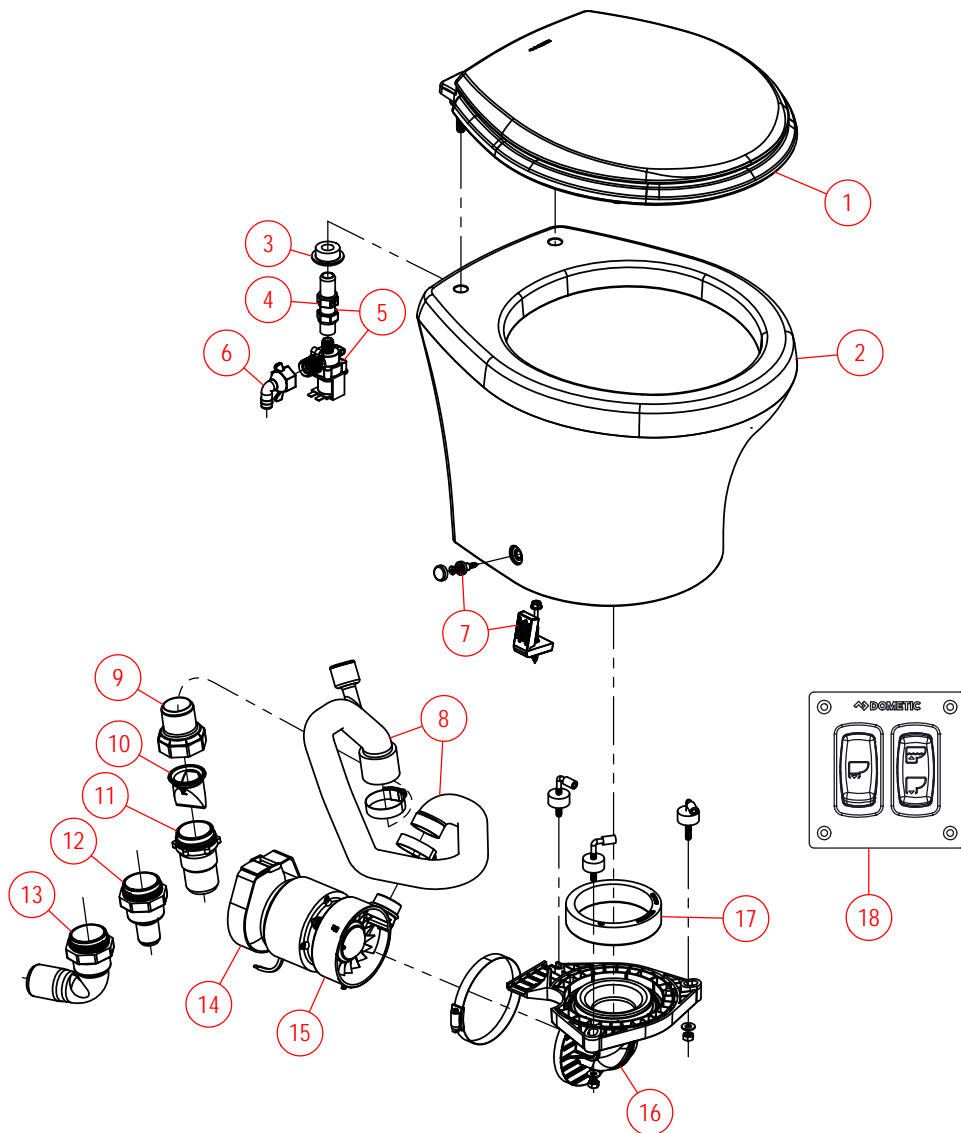

PARTS LIST: 8120 MASTERFLUSH

ITEM	PART NO	LEGACY NO & DESCRIPTION
1	385311694 385311695	385311694 - SEAT/COVER WOOD - WHITE 385311695 - SEAT/COVER WOOD - BONE
2	385311378 385311379	385311378 - 4800/8900 LOW-PROFILE BOWL KIT-WHITE 385311379 - 4800/8900 LOW-PROFILE BOWL KIT-BONE
3	385311164	385311164 - 1/2" SEALING GROMMET
4	385880073	385880073 - CHECKVALVE REPLACEMENT
5	385880074 385880075	385880074 - WATER VALVE KIT - 12VDC 385880075 - WATER VALVE KIT - 24VDC Includes Sealing Grommet & Check Valve
6	385311717	385311717 - 1/2" SWIVEL ELBOW KIT
7	385311463	385311463 - BOWL MOUNTING HARDWARE KIT
8	385312149	385312149 - DISCHARGE TUBE REPLACEMENT KIT Includes Clamps & Anti-Siphon Valve
9	385880070	385880070 - DISCHARGE TUBE VALVE ADAPTER

ITEM	PART NO	LEGACY NO & DESCRIPTION
10	385311620	385311620 - 1 1/2" CHECK VALVE
11	385311315	385311315 - 1 1/2" DISCHARGE FITTING
12	385880072	385880072 - 1" DISCHARGE FITTING
13	385880071	385880071 - 1 1/2" ELBOW DISCHARGE FITTING
14	385880083	385880083 - MOTOR/PUMP MOUNTING STRAP
15	385880068 385880069	385880068 - MOTOR/MACERATOR ASSY - 12VDC 385880069 - MOTOR/MACERATOR ASSY - 24VDC
16	385312138	385312138 - BOWL TRANSITION ADAPTER KIT Includes Bowl Seal & Mounting Hardware
17	385312137	385312137 - BOWL ADAPTER SEAL REPLACEMENT Includes Mounting Hardware
18	385311702	385311702 - DFST FLUSH SWITCH PANEL

P/N: 600347490
REV: 02-05/21