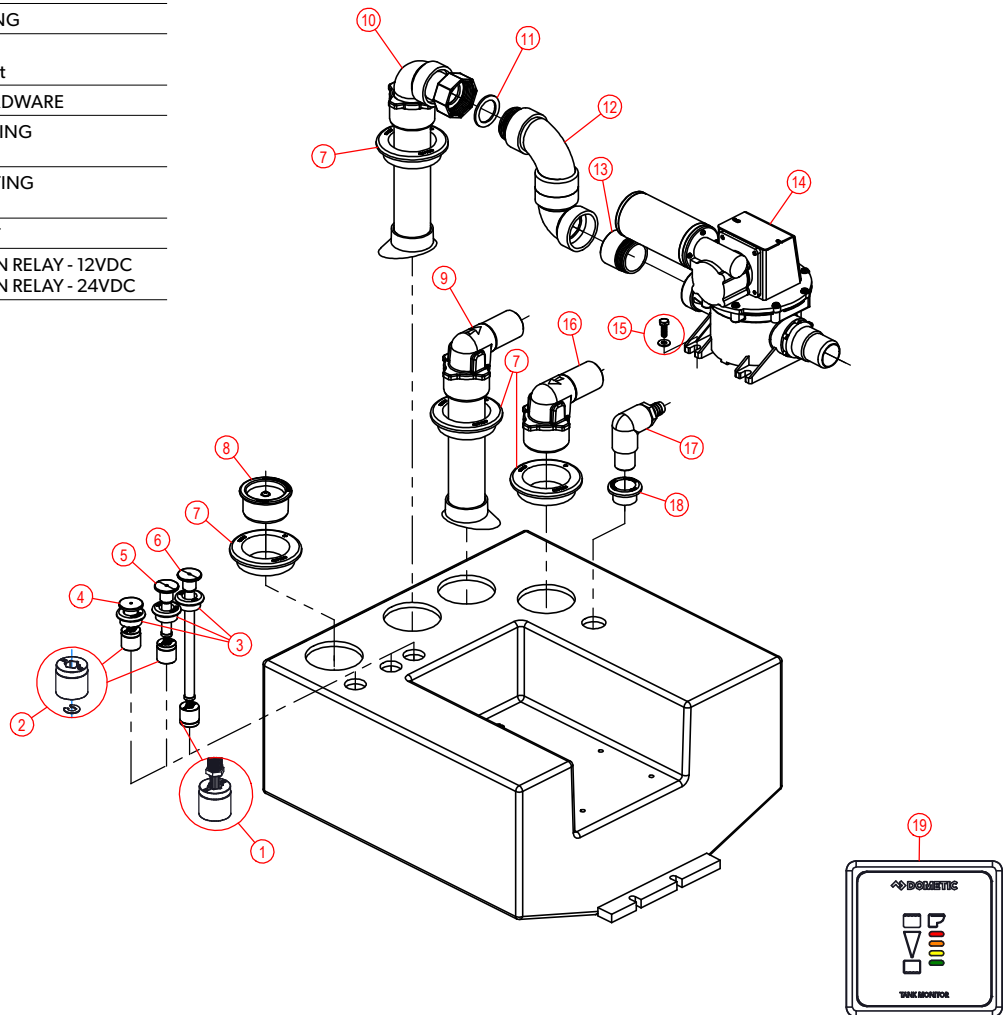

PARTS LIST: 10 GAL HULL HOLDING TANK SYSTEM - 322721012 & 322721024

ITEM PART NUMBER & DESCRIPTION

1	385230268 - THREADED STEM/FLOAT REPLACEMENT
2	385311103 - TANK LEVEL FLOAT & LOCK RING
3	385311164 - 1/2" SEALING GROMMET
4	313900101 - TANK FULL LEVEL Includes Item 3
5	385311031 - MID TANK LEVEL REPLACEMENT KIT Includes Item 3
6	385311032 - EMPTY TANK LEVEL REPLACEMENT KIT Includes Item 3
7	385311110 - 2" SEALING GROMMET
8	313255247 - TANKSAVER Includes Item 7
9	385311573 - DIPTUBE ASSY w/90° ELBOW Includes Item 7
10	385311575 - DIPTUBE W/90° ELBOW & SLIP NUT Includes Item 7 & 11
11	385311233 - 1 1/2" SLIP SEAL REPLACEMENT
12	385311029 - TRANSITION DISCHARGE FITTING Includes Items 11 & 13
13	385640335 - PUMP ADAPTER FITTING
14	N/A - DISCHARGE PUMP See Discharge Pump Repair Parts List
15	385311163 - PUMP MOUNTING HARDWARE
16	385311608 - 1 1/2" INLET ELBOW FITTING Includes Item 7
17	385311073 - 5/8" VENT ELBOW FITTING Includes Item 18
18	385311112 - 3/4" SEALING GROMMET
19	313604402 - DTM04 w/SHUTDOWN RELAY - 12VDC 313604403 - DTM04 w/SHUTDOWN RELAY - 24VDC

P/N: 600345054
REV: 03-02/17