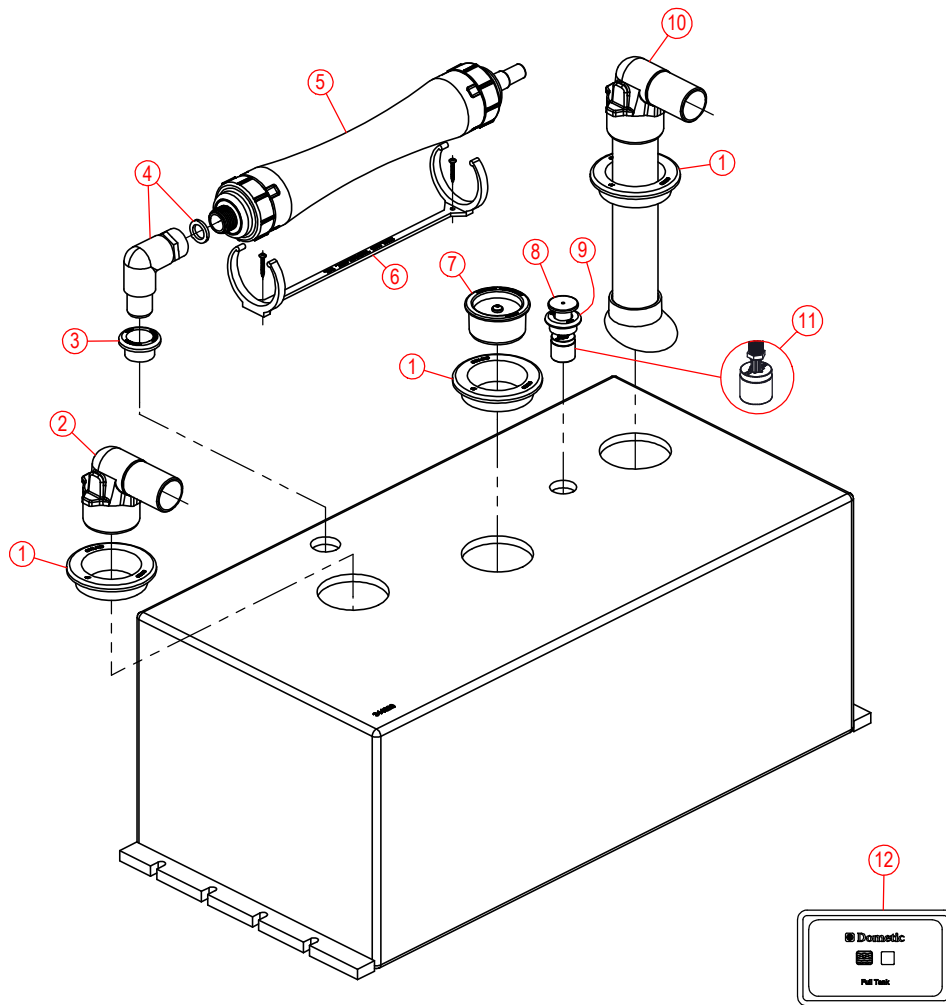

PARTS LIST: 4020 HOLDING TANK - 322402020

ITEM PART NUMBER & DESCRIPTION

1	385311110 - 2" SEALING GROMMET
2	385311608 - 1 1/2" INLET ELBOW FITTING Includes Item 1
3	385311112 - 3/4" SEALING GROMMET
4	385311091 - 3/4" VENT FILTER ELBOW FITTING Includes Item 3
5	309311002 - VENT FILTER REPLACEMENT CARTRIDGE Order Kit 385312060 for Replacement Fittings
6	385311106 - VENT FILTER MOUNTING BRACKET Includes Mounting Hardware
7	313255247 - TANKSAVER Includes Item 1
8	385311859 - TANK FULL LEVEL Includes Item 9 & Special Wiring
9	385311164 - 1/2" SEALING GROMMET
10	385311573 - DIPTUBE ASSY w/90° ELBOW Includes Item 1
11	385230268 - THREADED STEM/FLOAT REPLACEMENT
12	313002313 - DTM01 PANEL w/DT CONNECTOR 12/24VDC

P/N: 600346638
REV: 02-06/15