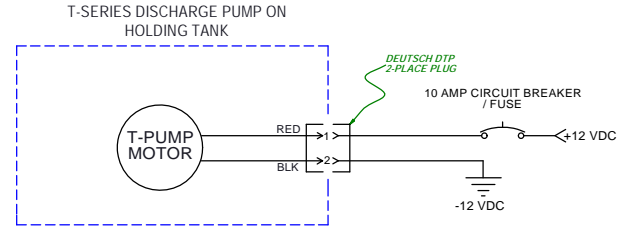

PARTS LIST: 53 GAL HOLDING TANK - 322805301