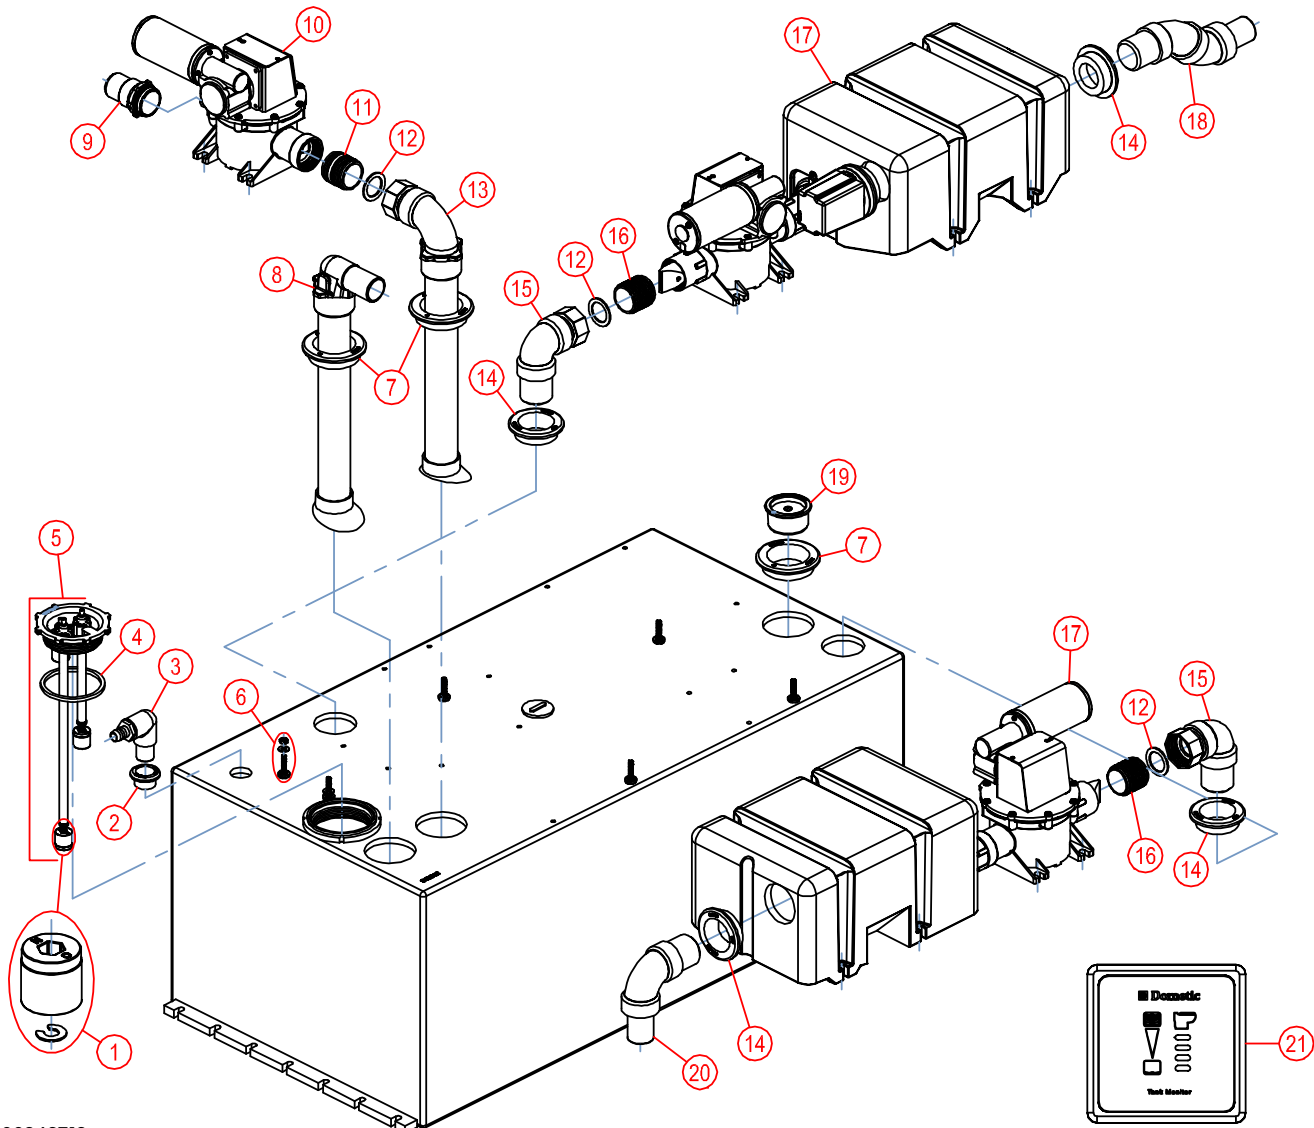

PARTS LIST: 4053 HOLDING TANK - 322405302

ITEM PART NUMBER & DESCRIPTION

1	385311103 - TANK LEVEL FLOAT & LOCK RING
2	385311112 - 3/4" SEALING GROMMET
3	385311073 - 5/8" VENT ELBOW INLET FITTING Includes Item 2
4	385311250 - TANKWATCH CAP O'RING REP'L
5	313000355 - ANKWATCH CAP w/o VENT Includes Item 4
6	385310939 - PUMPNG MOUNTING HARDWARE
7	385311110 - 2" SEALING GROMMET
8	385311573 - DIPTUBE ASSY w/90° ELBOW Includes Item 6
9	385311843 - DISCHARGE PUMP IN/OUTLET FITTING
10	N/A - 24VDC DISCHARGE PUMP See Discharge Pump Parts List
11	385640370 - LH/RH THREADED ADAPTER

ITEM PART NUMBER & DESCRIPTION

12	385311233 - 1-1/2" SLIP SEAL REPLACEMENT
13	385311596 - DIPTUBE ASSY w/90° ELBOW & SLIP NUT Includes Item 6
14	385311111 - 1 1/2" SEALING GROMMET
15	385311092 - 90° INLET ELBOW w/SLIP NUT Includes Item 13
16	385311272 - 1 1/2" CLOSED NIPPLE (MACH'D)
17	N/A - 24V LOW-PROFILE VACUUM GENERATOR See LPVG Parts List
18	385310787 - OFFSET STRAIGHT INLET FITTING Includes Item 13
19	313255247 - TANKSAVER Includes Item 6
20	385310635 - 90° ELBOW INLET FITTING Includes Item 13
21	313604403 - DOMETIC TANK MONITOR 4 w/SHUT DOWN RELAY

P/N: 600346713
REV: 08/11