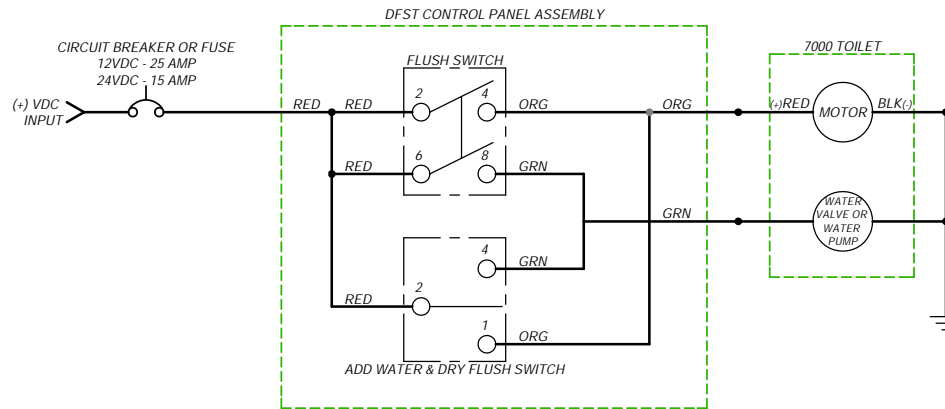

PARTS LIST: 7225 MODEL

7000 SERIES FRESH WATER WIRING DIAGRAM - WITHOUT TANK FULL RELAY