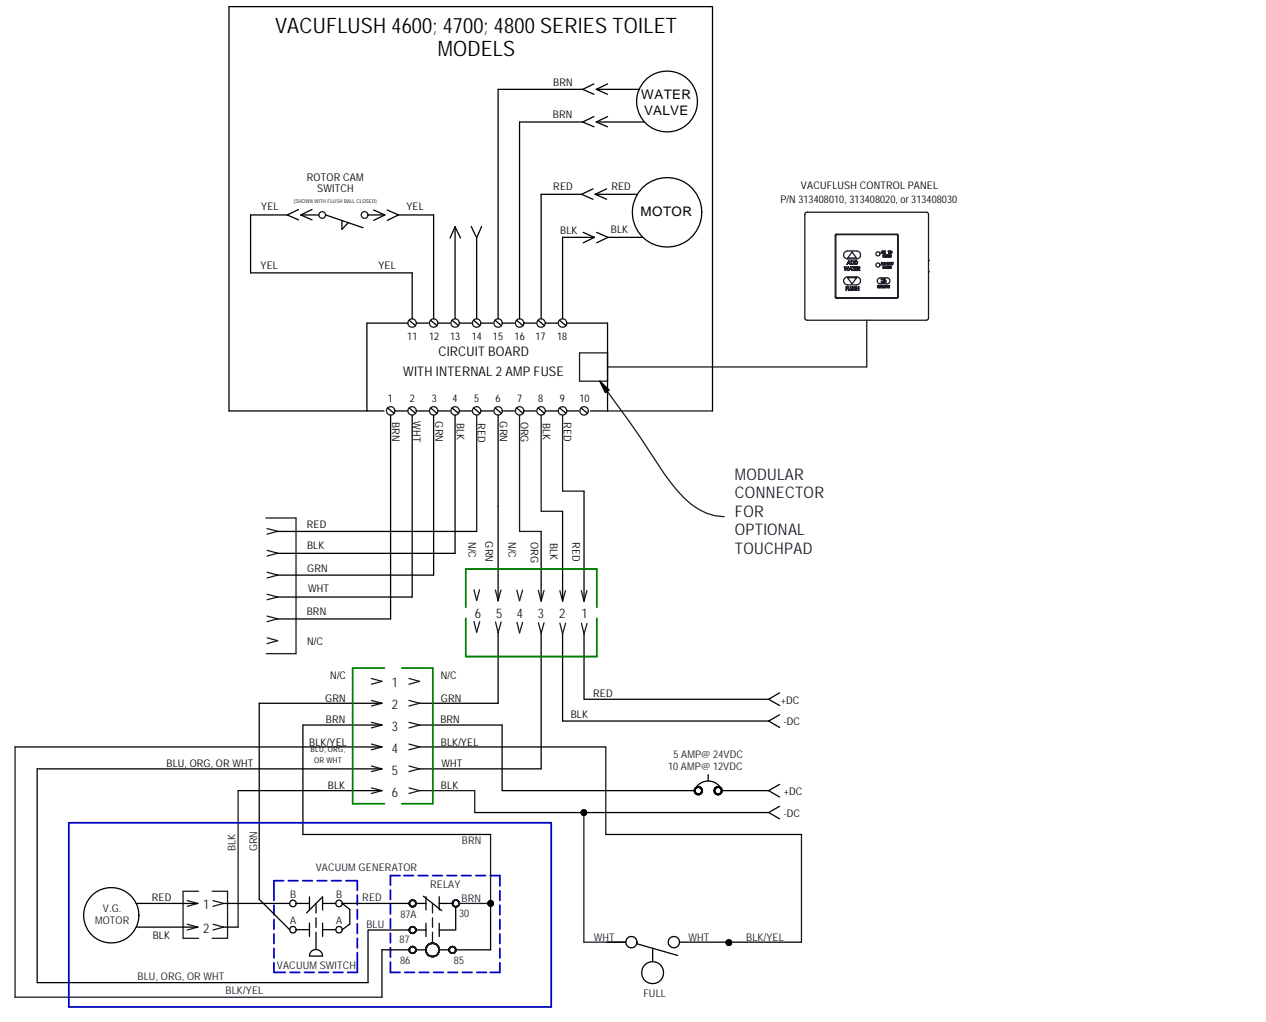

PARTS LIST: 4806 MODEL

NOTE: DEUTSCH/AMP PLUGS AND RECEPTACLES ARE OPTIONAL ELECTRICAL CONNECTORS ON VARIOUS PRODUCT MODELS. YOUR INSTALLED MODEL MAY OR MAY NOT HAVE DEUTSCH/AMP ELECTRICAL CONNECTORS. OEM SUPPLIED WIRING CAN ALSO VARY IN COLOR.

P/N: 600345372
REV: 08-05/23

WIRING DIAGRAM DWG REF.:
346612.21