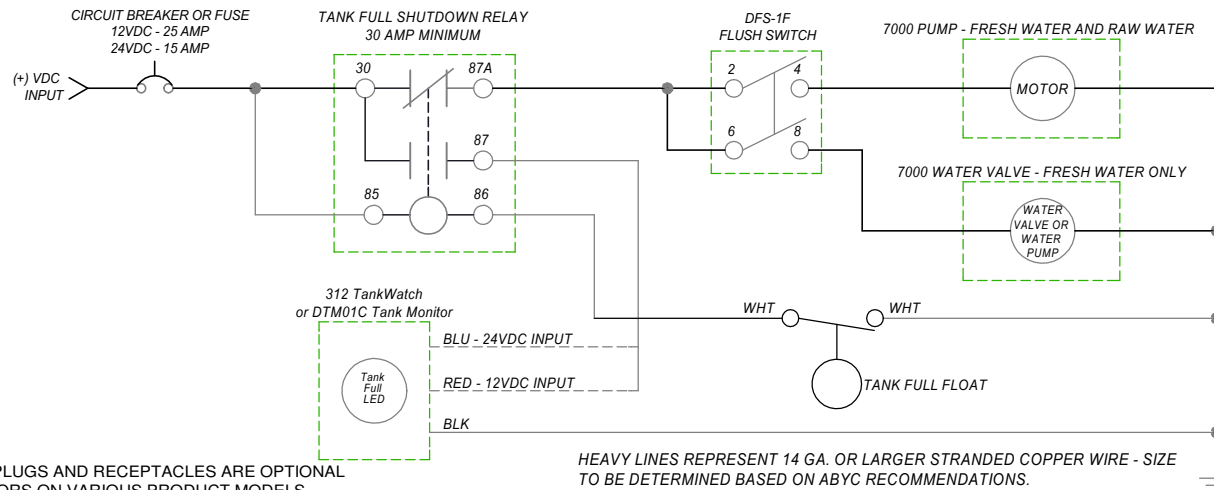

7000 SERIES FRESH/RAW WATER WIRING DIAGRAM - WITH TANK FULL RELAY

NOTE: DEUTSCH/AMP PLUGS AND RECEPTACLES ARE OPTIONAL ELECTRICAL CONNECTORS ON VARIOUS PRODUCT MODELS. YOUR INSTALLED MODEL MAY OR MAY NOT HAVE DEUTSCH/AMP ELECTRICAL CONNECTORS. OEM SUPPLIED WIRING CAN ALSO VARY IN COLOR.

HEAVY LINES REPRESENT 14 GA. OR LARGER STRANDED COPPER WIRE - SIZE TO BE DETERMINED BASED ON ABYC RECOMMENDATIONS.

ALL OTHER WIRE CAN BE 18 GA. STRANDED COPPER.