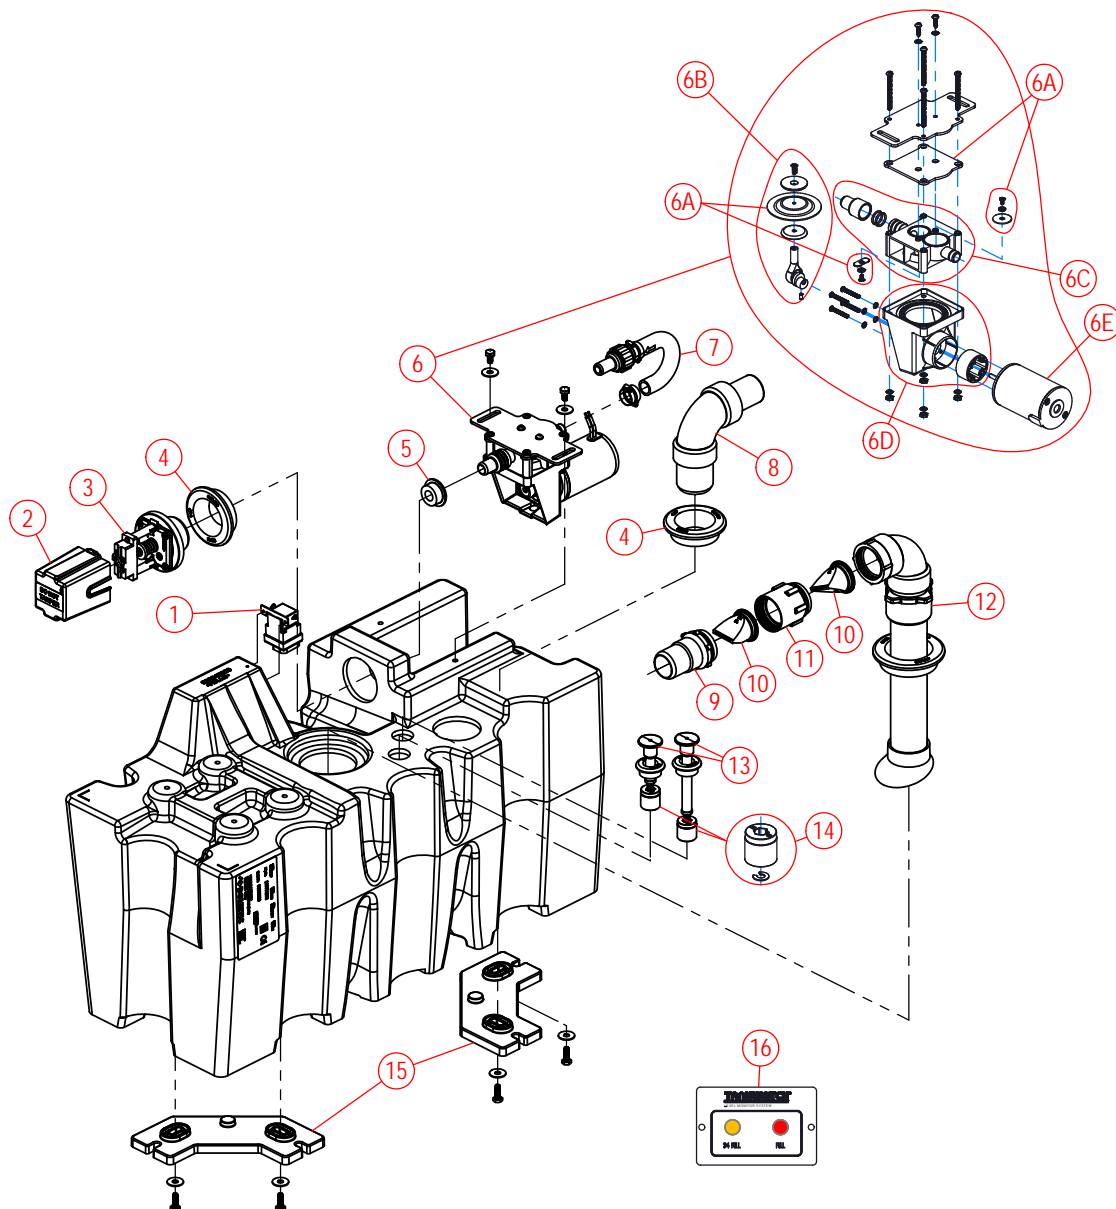

PARTS LIST: VHT4502 - 317704502

ITEM	PART NO	LEGACY NO & DESCRIPTION
1	385310842	385310842 - SYSTEM SHUTDOWN ASSY Includes Mounting Screws
2	385311420	385311420 - VACCUM SWITCH COVER (BLACK)
3	385311436	385311436 - VACUUM SWITCH ASSEMBLY Includes 1 1/2" Sealing Grommet
4	385311111	385311111 - 1 1/2" SEALING GROMMET
5	385311164	385311164 - 1/2" SEALING GROMMET
6	385311450	385311450 - AIR PUMP w/MOTOR (COMPLETE)
6A	385311040	385311040 - AIR PUMP VALVE REPLACEMENT
6B	385311442	385311442 - ECCENTRIC KIT
6C	385311440	385311440 - AIR PUMP BODY REPLACEMENT KIT Includes Air Pump Valves & Check Valve
6D	385311438	385311438 - MOTOR MOUNTING ASSEMBLY Includes Eccentric & Motor
6E	4471005079	385311439.RPL - MOTOR REPLACEMENT KIT

ITEM	PART NO	LEGACY NO & DESCRIPTION
7	385312125	385312125 - AIR PUMP CHECK VALVE Includes hose clamps
8	385310635	385310635 - 1 1/2" INLET ELBOW FITTING Includes 1 1/2" Sealing Grommet
9	385311315	385311315 - 1 1/2" OUTLET FITTING
10	385310076	385310076 - 1 1/2" CHECK VALVE KIT, 2pcs per Kit
11	385311316	385311316 - 1 1/2" CHECK VALVE ADAPTER
12	385311435	385311435 - VHT4500 90° DISCHARGE ASSY Includes 2" Sealing Grommet
13	385312061	385312061 - TANK LEVELS - 3-QTR/FULL
14	385311103	385311103 - TANK LEVEL FLOAT & LOCK RING
15	385311437	385311437 - TANK MOUNTING BRACKET 1 per Kit; Includes Mounting Hardware
16	385311443	385311443 - 3-QTR/FULL TANK LEVEL PANEL

P/N: 600347198
REV: 03-06/22