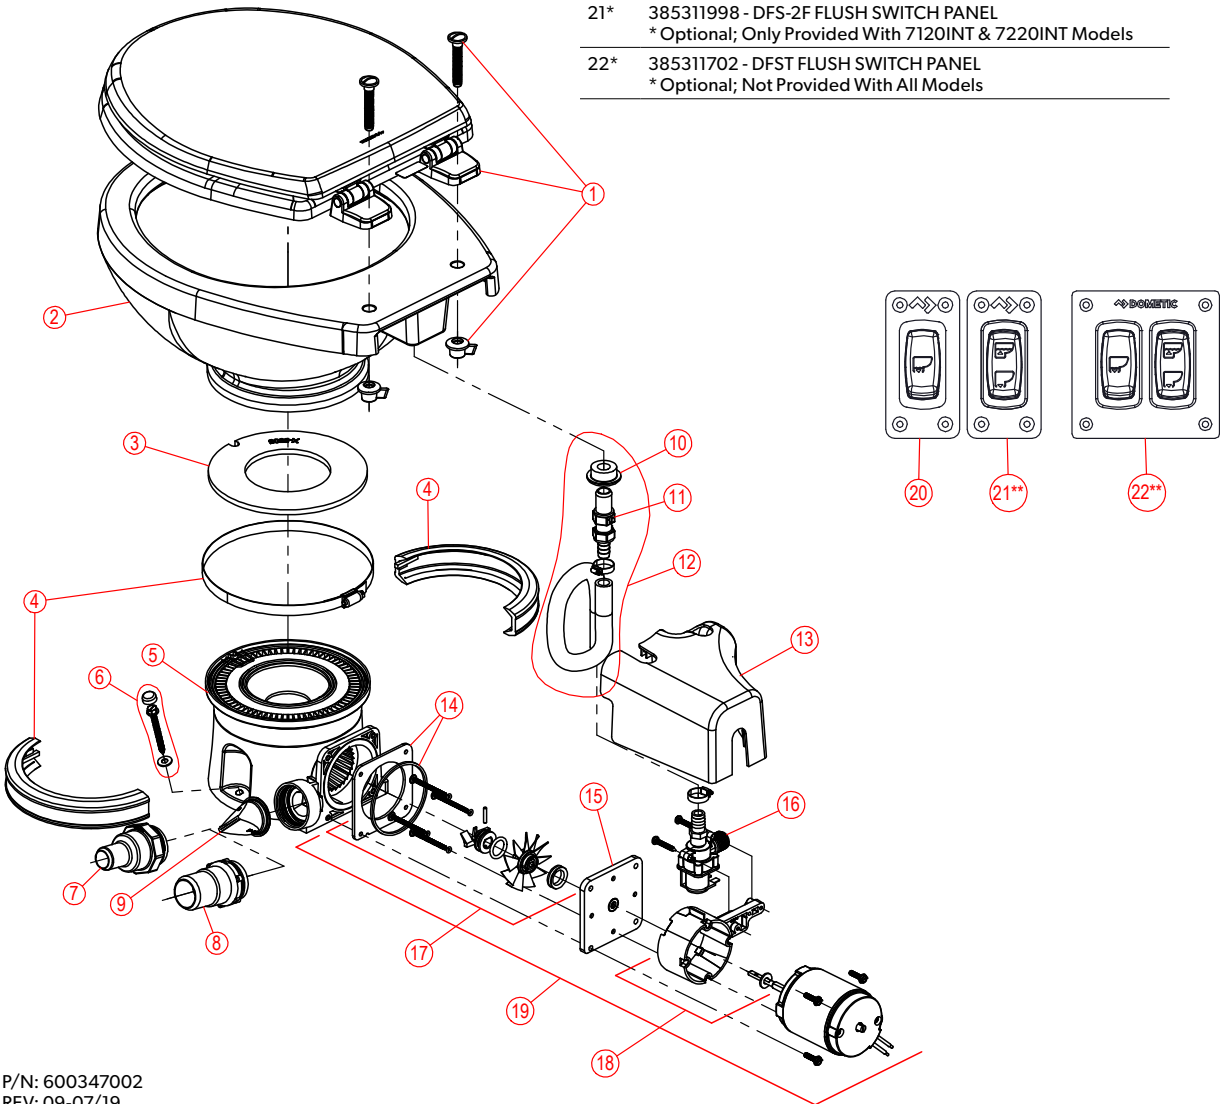

ITEM	PART NUMBER & DESCRIPTION
11	385311456 - BARBED CHECK VALVE REPLACEMENT Includes Item 10
12	385311984 - BOWL SUPPLY HOSE KIT - FRESH WATER Includes Items 10, 11 & Clamps
13	385311985 - 7000 SERIES PUMP/MOTOR COVER - WHITE 385311986 - 7000 SERIES PUMP/MOTOR COVER - BONE
14	385312033 - FLANGE GASKET REPLACEMENT KIT
15	385311987 - MOTOR MOUNTING PLATE Includes All Pump Seals & Mounting Hardware
16	385311851 - WATER VALVE KIT - 12VDC 385311852 - WATER VALVE KIT - 24VDC Includes Mounting Screws & Clamps
17	385311988 - MACERATOR BLADE REBUILD KIT Includes Mounting Hardware
18	385311992 - WATER VALVE MOUNTING SPACER KIT Includes All Pump Seals
19	385311995 - PUMP/MOTOR 12V REPLACEMENT-COMPLETE 385311996 - PUMP/MOTOR 24V REPLACEMENT-COMPLETE Includes Items 14-17 & Clamps
20	385311997 - DFS-1F FLUSH SWITCH PANEL Includes Mounting Screws
21*	385311998 - DFS-2F FLUSH SWITCH PANEL * Optional; Only Provided With 7120INT & 7220INT Models
22*	385311702 - DFST FLUSH SWITCH PANEL * Optional; Not Provided With All Models

P/N: 600347002
REV: 09-07/19