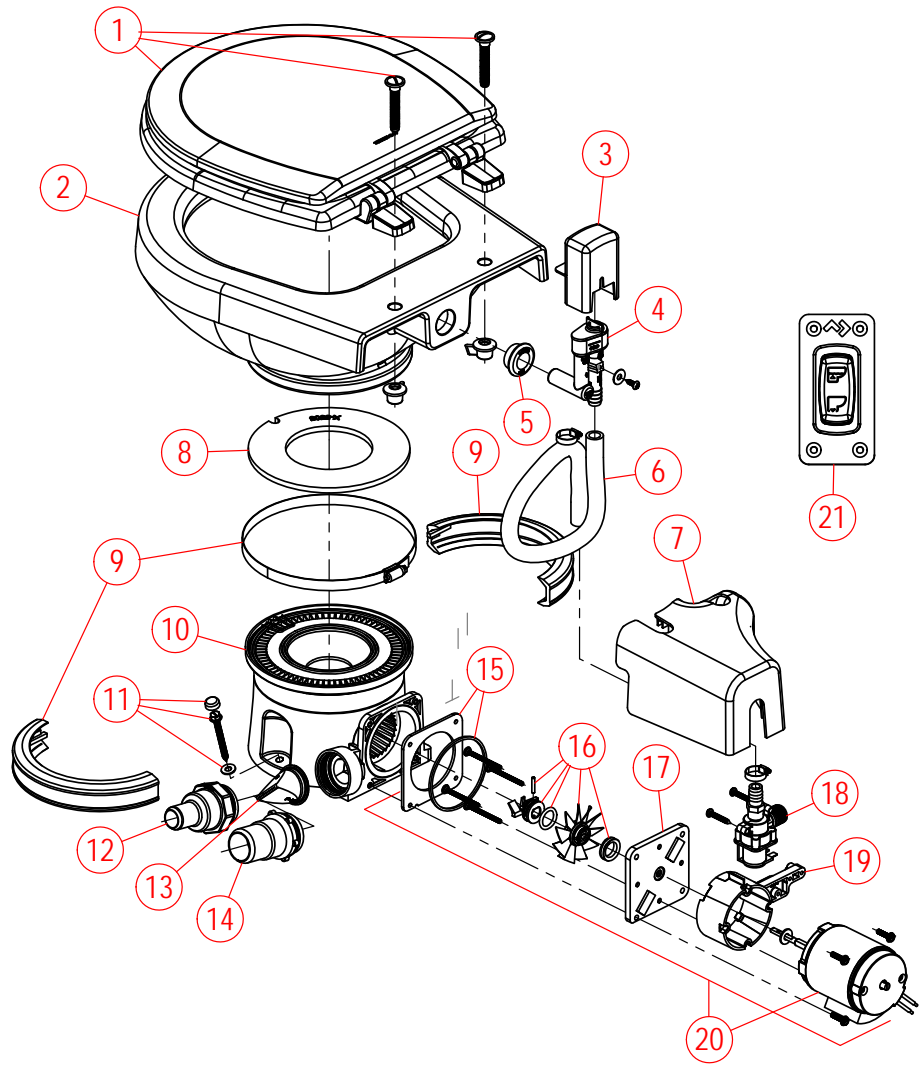

ITEM	PART NUMBER & DESCRIPTION	ITEM	PART NUMBER & DESCRIPTION
1	385344436 - SEAT/COVER - WHITE 385344437 - SEAT/COVER - BONE Includes Mounting Hardware	11	385310679 - MOUNTING HARDWARE - WHITE 385310785 - MOUNTING HARDWARE - BONE
2	385310676 - BOWL KIT - WHITE 385310781 - BOWL KIT - BONE	12	385880072 - 1" DISCHARGE FITTING
3	385310696 - VACUUM BREAKER COVER - WHITE 385310782 - VACUUM BREAKER COVER - BONE Includes Mounting Hardware	13	385310076 - 1 1/2" CHECK VALVE KIT 2pcs per Kit
4	385316906 - VACUUM BREAKER KIT Includes Sealing Grommet	14	385311315 - 1 1/2" OUTLET FITTING
5	385311164 - 1/2" SEALING GROMMET	15	385312033 - FLANGE GASKET REPLACEMENT KIT
6	385311984 - BOWL SUPPLY HOSE KIT Includes Grommet; Check Valve & Clamps	16	385311988 - MACERATOR BLADE REBUILD KIT Includes Mounting Hardware
7	385311985 - PUMP/MOTOR COVER - WHITE 385311986 - PUMP/MOTOR COVER - BONE	17	385311987 - MOTOR MOUNTING PLATE Includes All Pump Seals & Mounting Hardware
8	385311979 - BOWL SEAL	18	385311851 - WATER VALVE KIT - 12VDC 385311852 - WATER VALVE KIT - 24VDC Includes Mounting Screws & Clamps
9	385310025 - BOWL/BASE CLAMP KIT - WHITE 385310048 - BOWL/BASE CLAMP KIT - BONE	19	385311992 - WATER VALVE MOUNTING SPACER KIT Includes all Pump Seals
10	385311980 - BASE KIT - WHITE 385311981 - BASE KIT - BONE	20	385311995 - PUMP/MOTOR 12V REPL-COMLETE 385311996 - PUMP/MOTOR 24V REPL-COMLETE Includes Wtr Valve, Seals, Mac. Blade & Mtg Hardware
		21	385311998 - DFS-2F FLUSH SWITCH PANEL Includes Mounting Screws

P/N: P/N: 4471012736
REV: 01-03/24