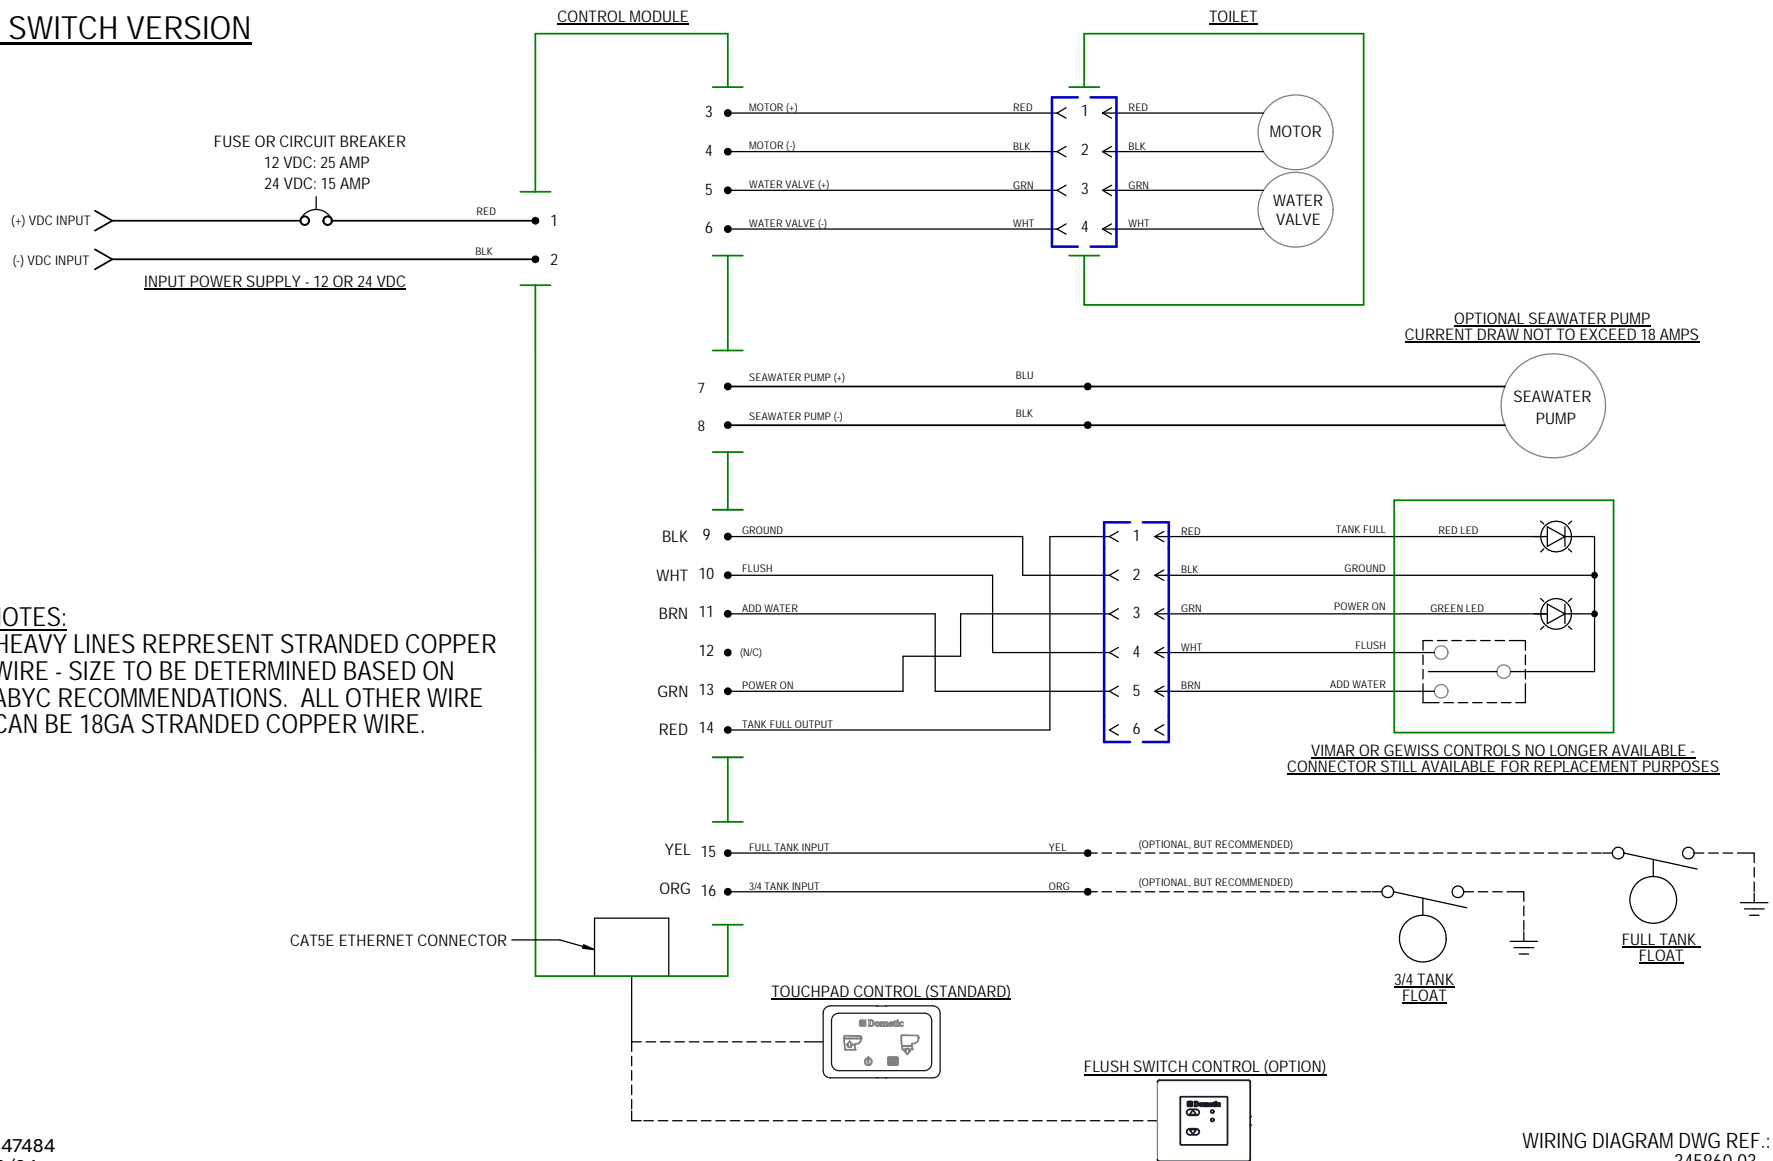

PARTS LIST: 8940RV TALL MASTERFLUSH TOILET

WIRING DIAGRAM WALL SWITCH VERSION

NOTES:
-HEAVY LINES REPRESENT STRANDED COPPER WIRE - SIZE TO BE DETERMINED BASED ON ABYC RECOMMENDATIONS. ALL OTHER WIRE CAN BE 18GA STRANDED COPPER WIRE.

P/N: 600347484
REV: 02-02/24

WIRING DIAGRAM DWG REF.:
345860.03