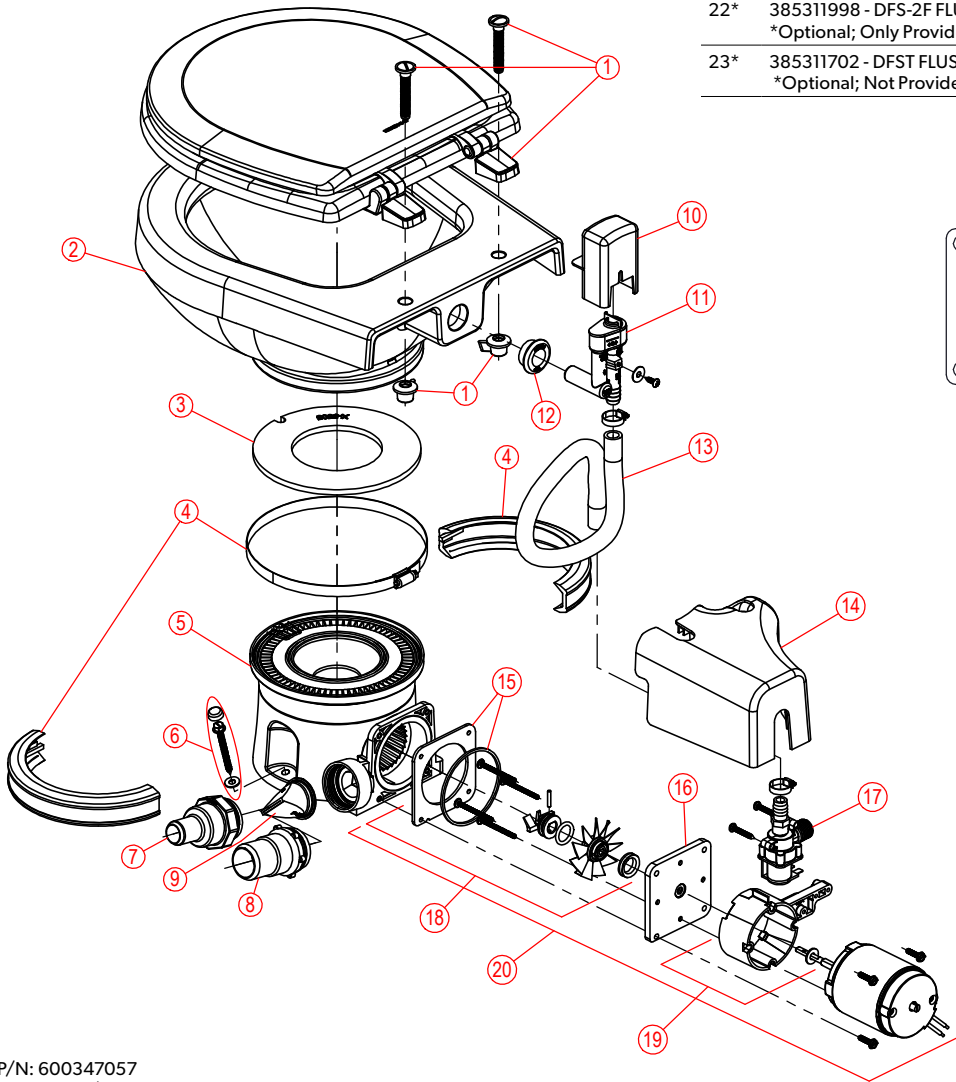

ITEM	PART NUMBER & DESCRIPTION
11	385316906 - VACUUM BREAKER KIT, Includes Item 12
12	385311164 - 1/2" SEALING GROMMET
13	385312020 - BOWL SUPPLY HOSE KIT - FRESH WATER Includes Clamps
14	385311985 - 7000 SERIES PUMP/MOTOR COVER - WHITE 385311986 - 7000 SERIES PUMP/MOTOR COVER - BONE
15	385312033 - FLANGE GASKET REPLACEMENT KIT
16	385311987 - MOTOR MOUNTING PLATE Includes all Pump Seals & Mounting Hardware
17	385311851 - WATER VALVE KIT - 12VDC 385311852 - WATER VALVE KIT - 24VDC Includes Mounting Screws & Clamps
18	385311988 - MACERATOR BLADE REBUILD KIT Includes Mounting Hardware
19	385311992 - WATER VALVE MOUNTING SPACER KIT Includes All Pump Seals
20	385311995 - PUMP/MOTOR 12v REPLACEMENT-COMPLETE 385311996 - PUMP/MOTOR 24v REPLACEMENT-COMPLETE Includes Items 15-18 & Clamps
21	385311997 - DFS-1F FLUSH SWITCH PANEL Includes Mounting Screws
22*	385311998 - DFS-2F FLUSH SWITCH PANEL *Optional; Only Provided With 7120INT & 7220INT Models
23*	385311702 - DFST FLUSH SWITCH PANEL *Optional; Not Provided With All Models

P/N: 600347057
REV: 08-04/18