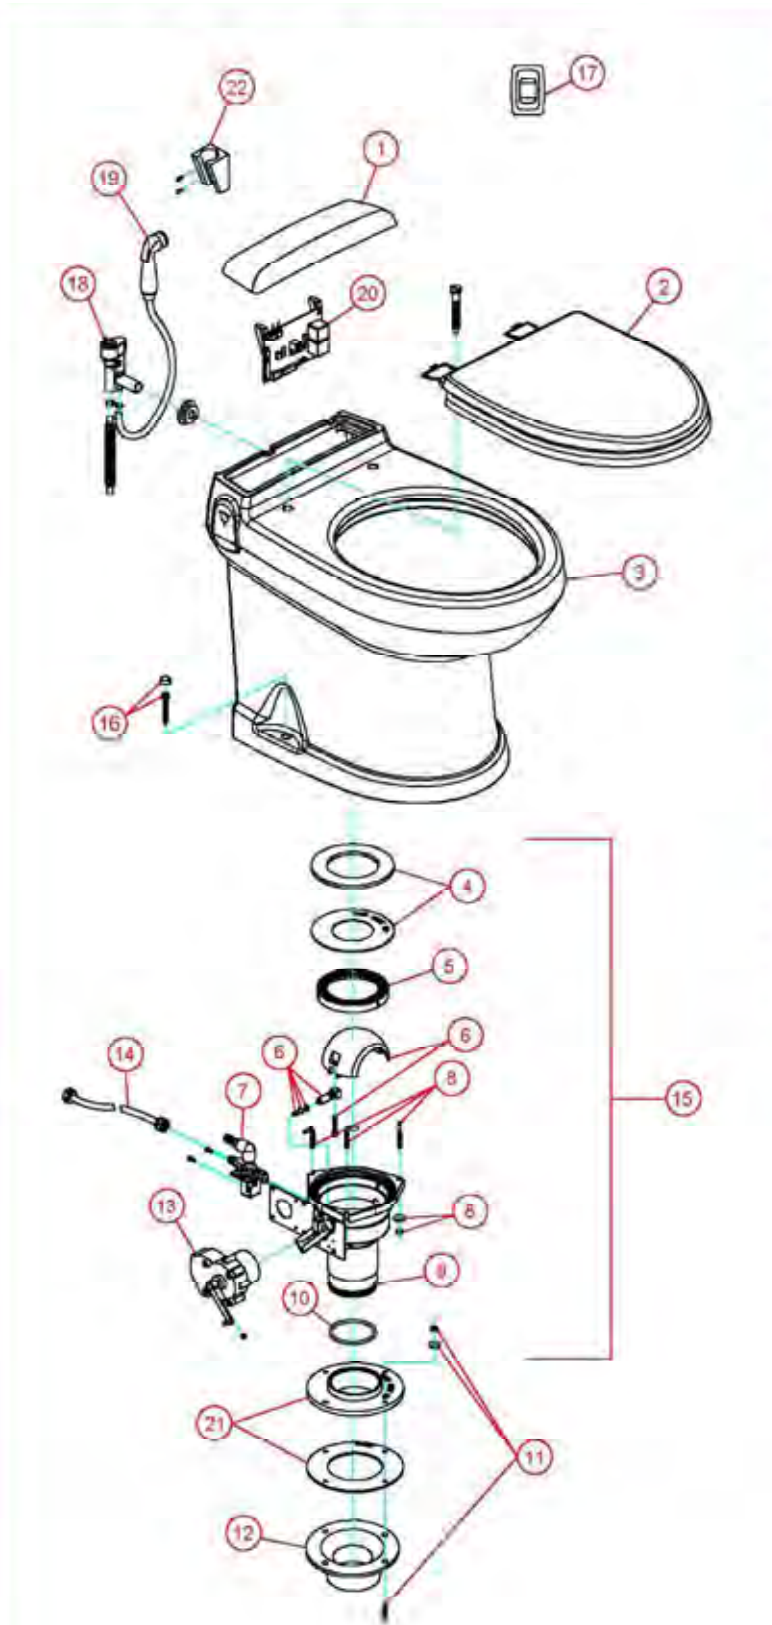

PARTS LIST: 3410 PLUG IN BASE

ITEM	PART NUMBER & DESCRIPTION
1	385311001 - ACCESS COVER-WHITE 385311002 - ACCESS COVER-BONE
2	385311005 - SEAT & COVER-WHITE 385311006 - SEAT & COVER-BONE
3	385311007 - CERAMIC BOWL-WHITE 385311008 - CERAMIC BOWL-BONE
4	385311009 - KIT, SEAL PLUG IN BASE
5	385311292 - KIT, BASE RING INSERT
6	385310969 - SHAFT/HALF BALL KIT
7	385310821 - WATER VALVE w/MOUNTING SCREWS (12VDC)
8	385311011 - L- BOLTS/NUTS/WASH/PLUG IN BASE
9	385311051 - BASE PLUG IN Includes Items 8-10
10	385311294 - KIT, O'RING PLUG-IN BASE
11	385310064 - MOUNTING KIT
12*	385343765 - FLOOR FLANGE 3" SPIGOT 385345892 - FLOOR FLANGE 3" HUB 385345889 - FLOOR FLANGE 3" MALE PIPE THREAD 307344653 - FLOOR FLANGE 45° SWIVEL
13	385310822 - MOTOR & MOUNTING HARDWARE (12VDC)
14	385311018 - SUPPLY HOSE
15	385311177 - COMPLETE BASE PLUG IN Includes Items 4-11 & 13
16	385310679 - MOUNTING KIT-WHITE 385310785 - MOUNTING KIT-BONE
17	385311139 - WALL SWITCH, Includes Cable
18	385311026 - VACUUM BREAKER KIT 385311027 - VACUUM BREAKER KIT - WITH SPRAY
19	385310809 - KIT, Hand Spray-CHROME
20	385311174 - CONTROL MODULE 12VDC GRAVITY
21	385311013 - FLOOR FLANGE ADAPTER KIT Includes Item 11
22	385311131 - SPRAY BRACKET CHROME
N/S	385310854 - ACCESS COVER MOUNTING KIT
N/S	385311417 - KIT, BASE DRIVE ARMS

* Optional Accessories Sold Separately & Not Included With Every Model

P/N: 600344960
REV: 02/08

**OBSOLETE FINISHED GOOD;
PARTS MAY STILL BE AVAILABLE**