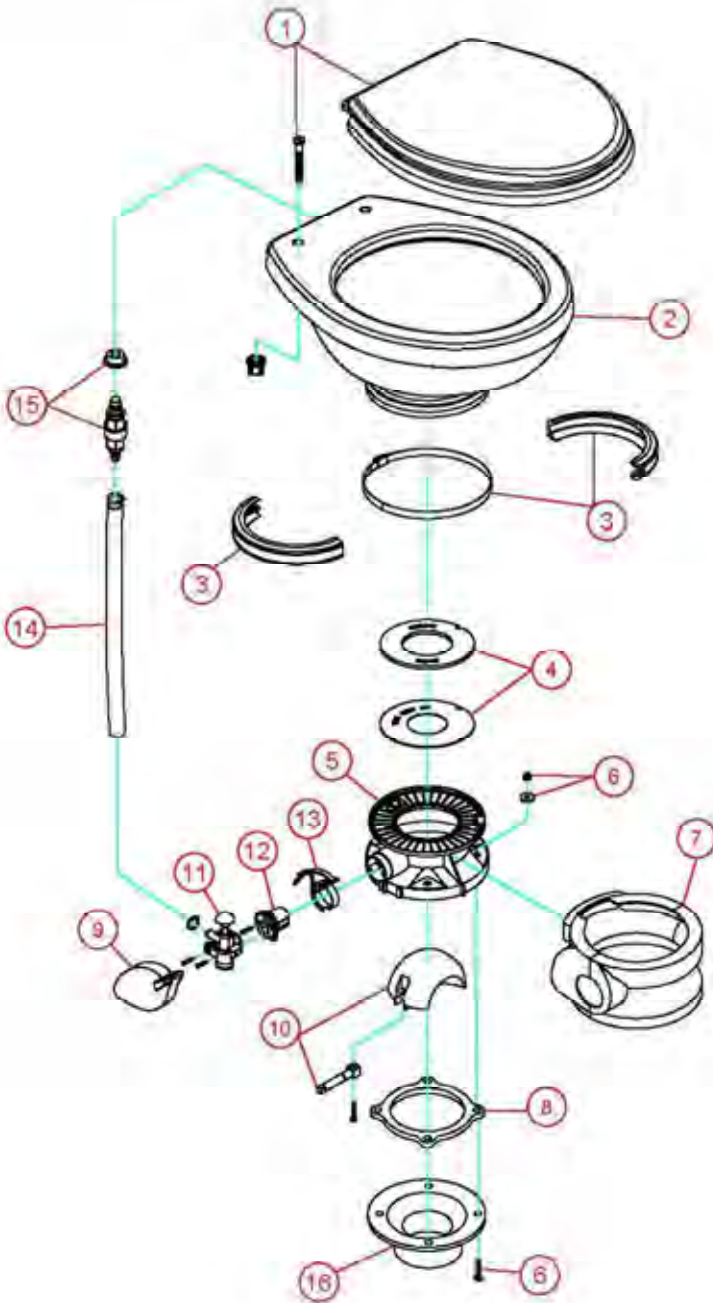

PARTS LIST: GRAVITY 5011-WHITE

ITEM PART NUMBER & DESCRIPTION

1	385343829 - KIT, SEAT-CV'R 500+ - WHITE
2	385311079 - KIT, BOWL 5000 SER - WHITE
3	385310048 - KIT, HALF CLAMP - BONE
4	385311462 - KIT, BASE SEAL REPLACEMENT
5	385310123 - KIT, 511/911/2011 BASE - WHITE Includes Items 3-13
6	385310064 - KIT, MOUNT-TRAVELER-506/806
7	385310111 - KIT, TALL BASE COVER - WHITE
8	385310063 - KIT, FLOOR FLANGE SEAL
9	385310117 - KIT, SHORT PEDAL COVER - WHT
10	385318162 - KIT, BALL/SHAFT/CART - WHITE Includes Item 12
11	385314349 - KIT, WATER VALVE
12	385236096 - KIT, SPRING CARTRIDGE
13	385310578 - KIT, LEVER/CART-TALL BASE Includes Item 12
14	385345377 - SUPPLY HOSE - WHITE
15	385311456 - KIT, CHECK VALVE
16*	385345889 - 3" MPT FLOOR FLANGE 385345892 - 3" SOCKET FLOOR FLANGE 385343765 - 3" SPIGOT FLOOR FLANGE 385310961 - KIT, TL FL'G SEAU 45° SWL FL'G**

** Must Be Used With Seal Included

* Optional Accessories Sold Separately

P/N: 600345807
REV: 05/09