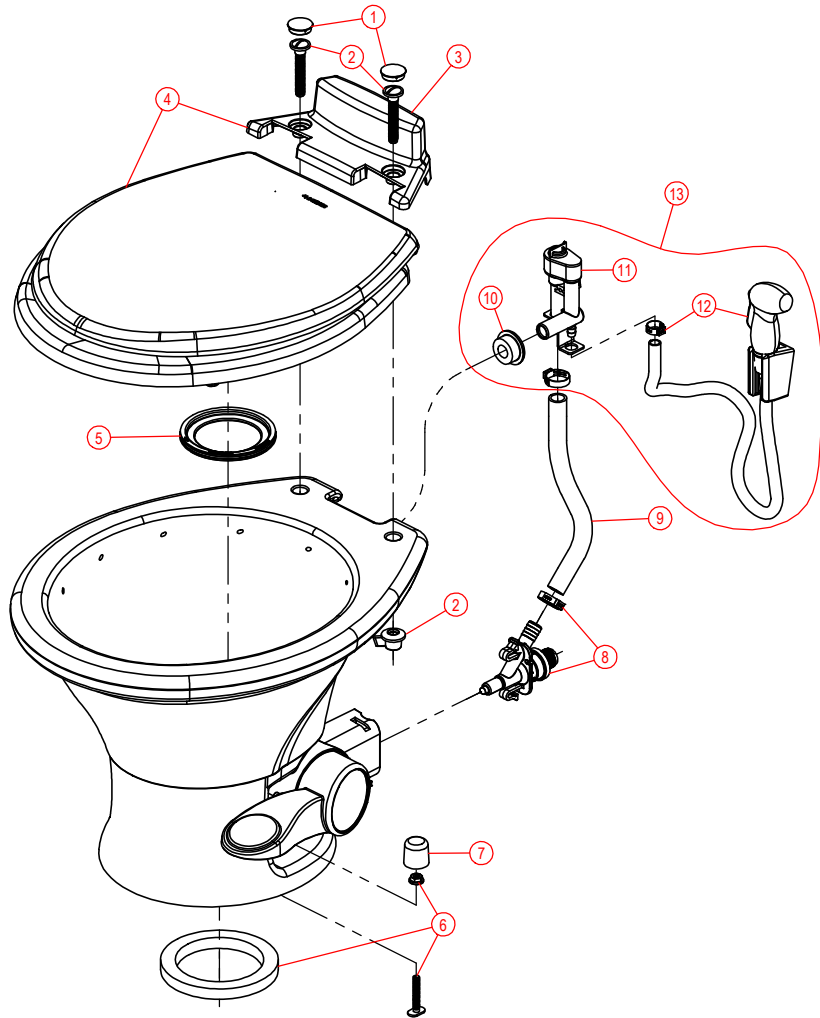

PARTS LIST: 311/311S LOW-PROFILE GRAVITY FLUSH TOILET W/WOOD SEAT

ITEM	PART NUMBER & DESCRIPTION
1	385311648 - SEAT MOUNTING COVER - WHITE 385311649 - SEAT MOUNTING COVER - BONE
2	385311650 - SEAT MOUNTING HARDWARE - WHITE 385311651 - SEAT MOUNTING HARDWARE - BONE Includes Item 1
3	385311944 - VACUUM BREAKER REP'L COVER - WHITE 385311945 - VACUUM BREAKER REP'L COVER - BONE Includes Items 1 & 3
4	385311949 - SEAT/COVER REPLACEMENT - WHITE 385311950 - SEAT/COVER REPLACEMENT - BONE Includes Items 1, 2, & 3
5	385311658 - FLUSH BALL SEAL
6	385311652 - MTG HARDWARE & FLOOR SEAL - WHITE 385311653 - MTG HARDWARE & FLOOR SEAL - BONE Includes Item 7

ITEM	PART NUMBER & DESCRIPTION
7	385311654 - FLOOR BOLT CAP - WHITE 385311655 - FLOOR BOLT CAP - BONE
8	385311641 - WATER VALVE KIT
9	385312157 - BOWL SUPPLY HOSE Includes Mounting Clamps
10	385311164 - 1/2" SEALING GROMMET
11	385230335 - VACUUM BREAKER KIT (For Sprayer Option) Includes Item 10
12*	385311124 - HAND SPRAYER - WHITE Includes Mounting Bracket
13*	385319054 - HAND SPRAY KIT W/VAC BREAKER - WHITE Includes Items 10, 11, & 12C3

* Optional Accessories; Not Provided With Every Model

P/N: 600347272
REV: 02-11/18