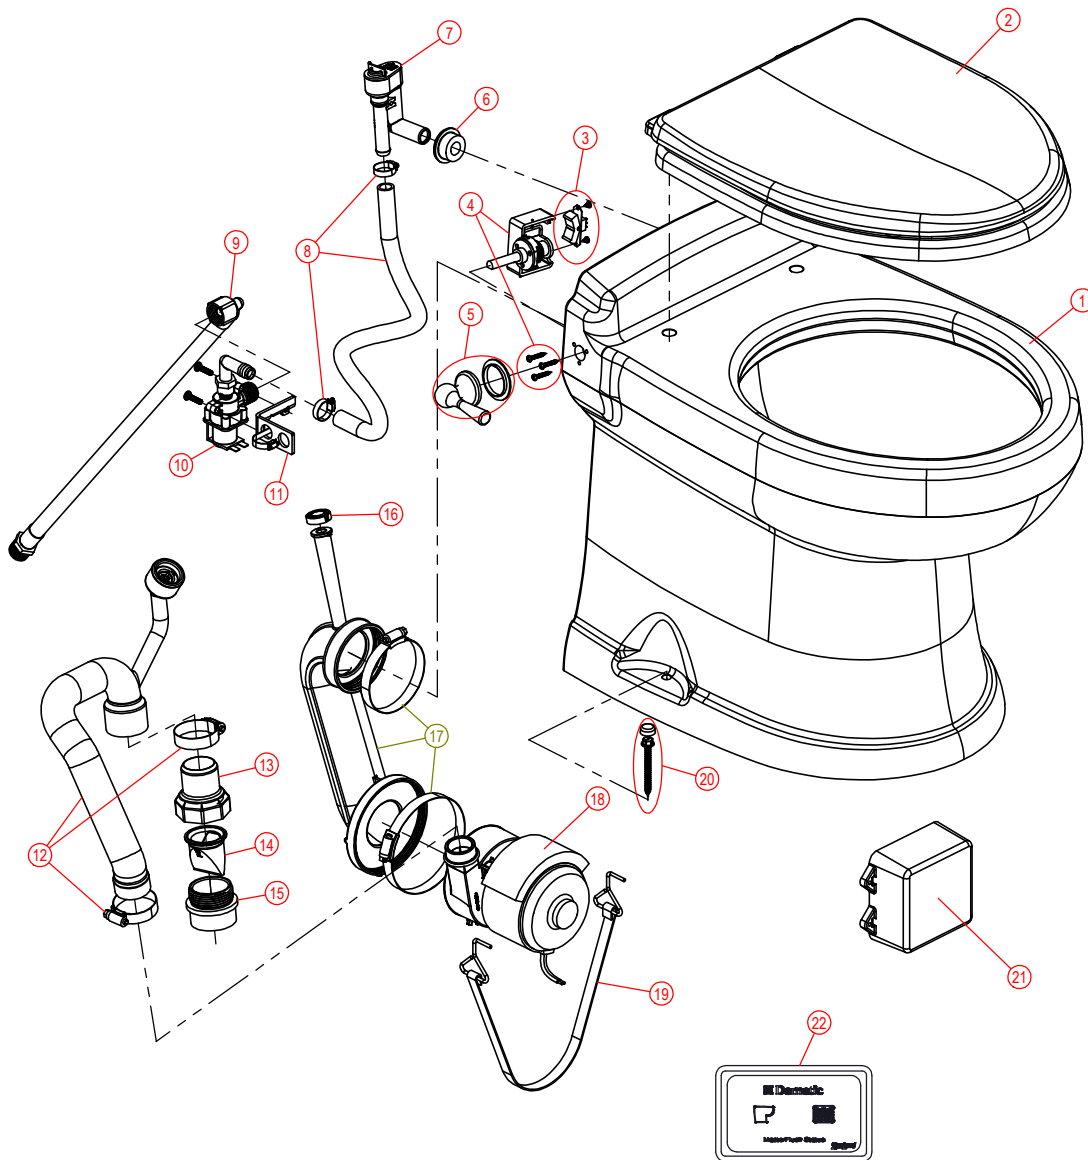

PARTS LIST: 8700 MODEL - 304874001

ITEM PART NUMBER & DESCRIPTION

1	385311935 - 8700 SERIES BOWL KIT - BONE
2	385311006 - SEAT/COVER WOOD - BONE
3	385311703 - FLUSH HANDLE SWITCH w/WIRING HARNESS
4	385311704 - FLUSH HANDLE ASSEMBLY, Includes Item 3
5	385310962 - FLUSH HANDLE (CHROME)
6	385311164 - ½" SEALING GROMMET
7	385311906 - VACUUM BREAKER KIT, Includes Item 6
8	385345377 - BOWL WATER SUPPLY HOSE
9	385311547 - WATER SUPPLY HOSE REPLACEMENT
10	385311545 - WATER VALVE KIT - 12VDC
11	385311705 - WATER VALVE MOUNTING BRACKET KIT
12	385311706 - DISCHARGE TUBE - 8700 SERIES Includes Anti-Siphon Valve

ITEM PART NUMBER & DESCRIPTION

13	385880070 - DISCHARGE TUBE VALVE ADAPTER
14	385311620 - 1½" CHECK VALVE
15	385311967 - 1½" SPIGOT ADAPTER
16	385311707 - BOWL OUTLET TUBE FLAPPER VALVE
17	385311708 - BOWL OUTLET TUBE, Includes Item 16
18	385880068 - MOTOR/MACERATOR ASSY - 12VDC
19	385311779 - MOTOR/MAC MOUNTING STRAP
20	385311022 - BOWL MOUNTING HARDWARE
21	385311875 - CONTROL MODULE 12/24VDC (DBH)
22	313722000 - DOMETIC MASTERFLUSH STATUS PANEL-BLK
N/S	385311781 - FLUSH SWITCH WIRE HARNESS - 8700 SERIES

P/N: 600346991
REV: 01-05/13