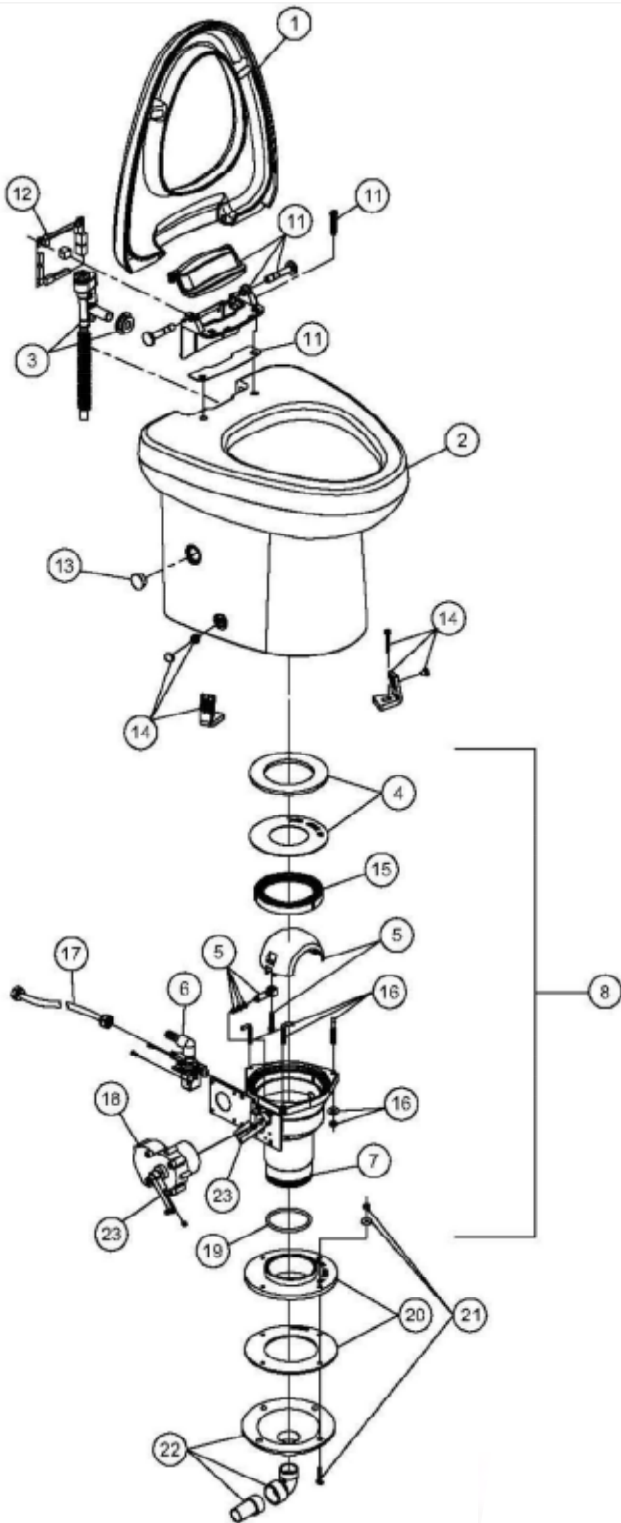

PARTS LIST: 3609 PLUG IN BASE

ITEM PART NUMBER & DESCRIPTION

1	385311061 - SEAT & COVER, WHITE 385311062 - SEAT & COVER, BONE
2	385311063 - CERAMIC BOWL, WHITE 385311064 - CERAMIC BOWL, BONE
3	385310807 - VACUUM BREAKER ASSEMBLY
4	385311009 - KIT, SEAL PLUG IN BASE
5	385310969 - SHAFT/HALF BALL KIT
6	385310821 - WATER VALVE w/MOUNTING SCREWS (12DC) 385310845 - WATER VALVE w/MOUNTING SCREWS (24DC)
7	385311051 - BASE PLUG IN
8	385311050 - COMPLETE BASE PLUG IN 12VDC Includes Items 4-7, 16-19 385311170 - COMPLETE BASE PLUG IN 24VDC Includes Items 4-7 & 16, 19, 22
9	313401012 - FLUSH SWITCH w/CABLE VIMAR 12, WHITE 313401024 - FLUSH SWITCH w/CABLE VIMAR 24, WHITE 313402012 - FLUSH SWITCH w/CABLE VIMAR 12, GRAY 313402024 - FLUSH SWITCH w/CABLE VIMAR 24, GRAY
10	313403012 - FLUSH SWITCH w/CABLE GEWIS 12, GRAY 313403024 - FLUSH SWITCH w/CABLE GEWIS 24, GRAY
11	385311060 - CIRCUIT BOARD COVER
12	385311058 - 3600 CIRCUIT BOARD 12VDC 385311059 - 3600 CIRCUIT BOARD 24VDC
13	600344788 - MANUAL OVERRIDE PLUG, WHITE 600344800 - MANUAL OVERRIDE PLUG, BONE
14	385311057 - MOUNTING KIT
15	385311292 - RING BASE INSERT
16	385311011 - L-BOLTS/NUTS/WASH/PLUG IN BASE
17	385311018 - SUPPLY HOSE
18	385310822 - MOTOR & MOUNTING HARDWARE (12VDC) 385310846 - MOTOR & MOUNTING HARDWARE (24VDC)
19	385311294 - O-RING 3.1 x 3.5 x .21
20	385311013 - FLOOR FLANGE ADPT Includes Item 21
21	385310064 - MOUNTING HARDWARE
22	385318864 - FUNNEL KIT Includes Item 21
23	385311417 - KIT, BASE DRIVE ARMS