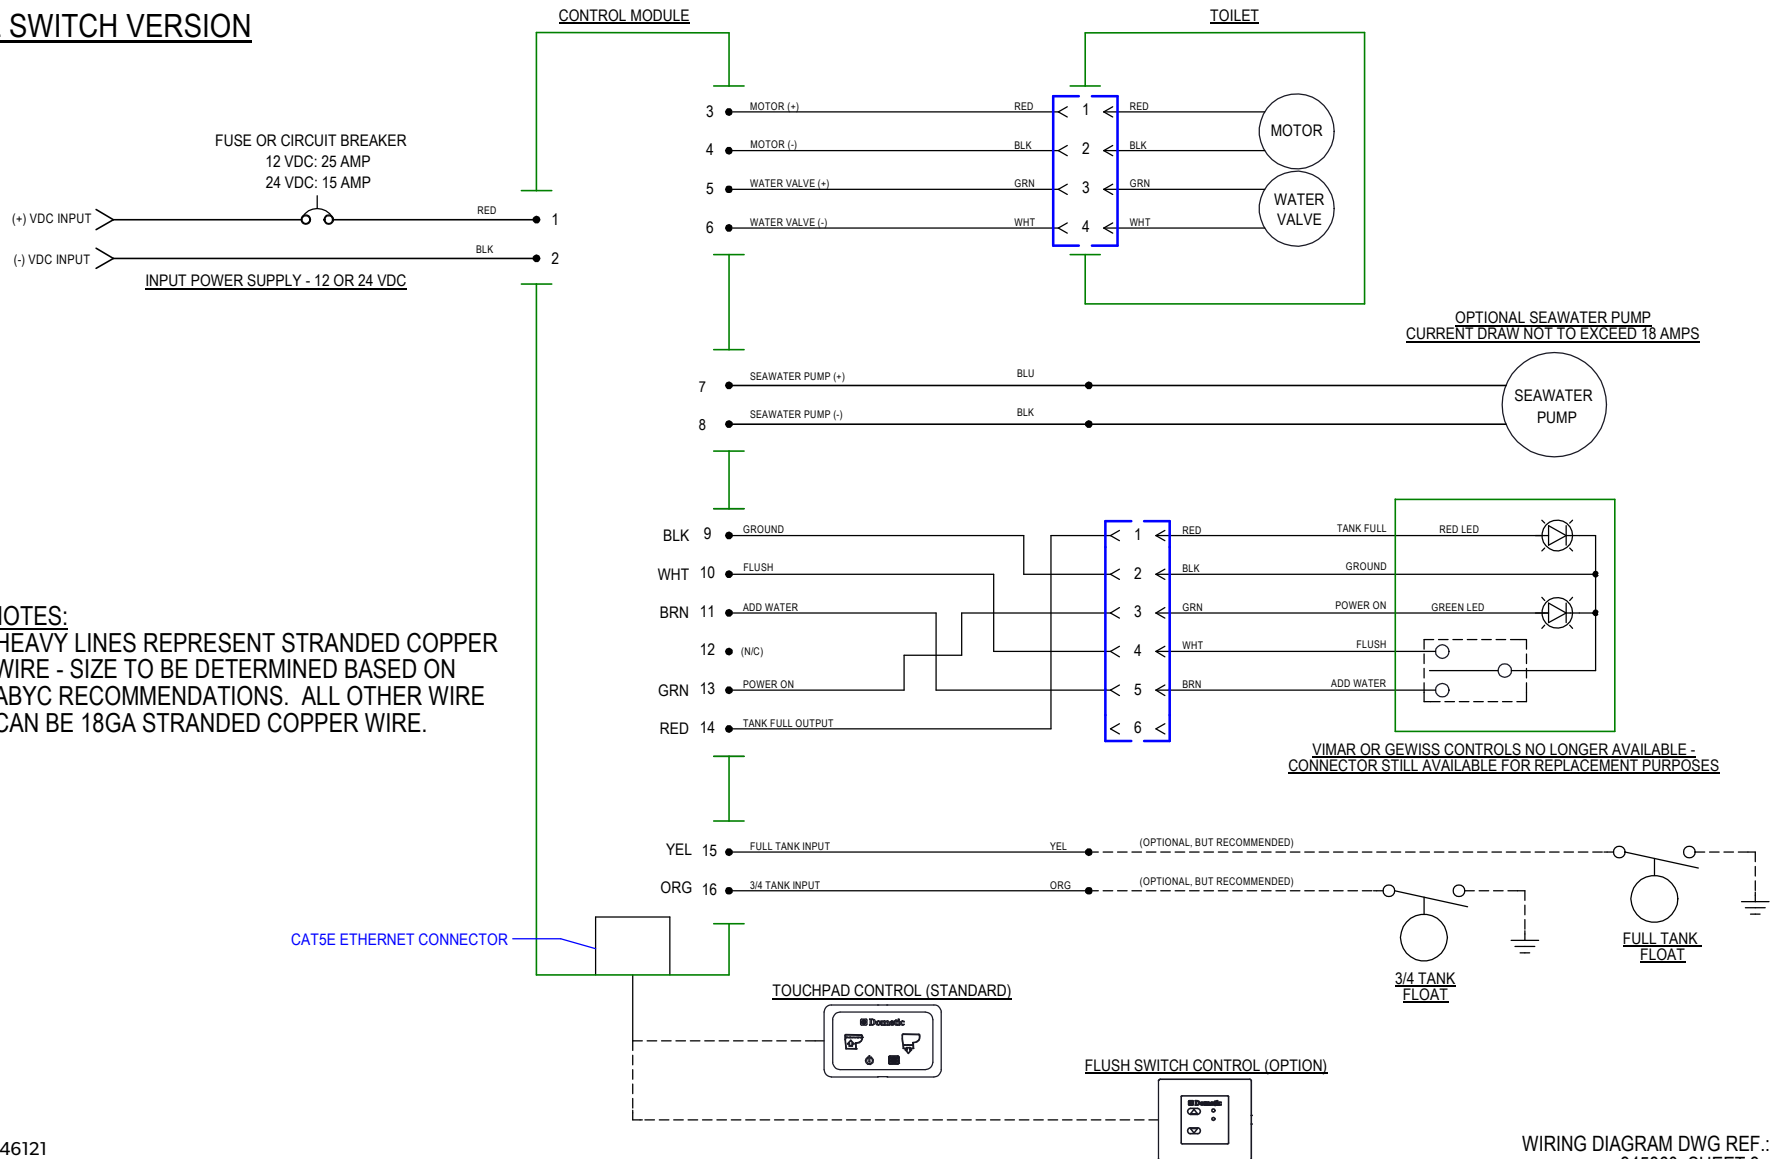

## WIRING DIAGRAM WALL SWITCH VERSION

**NOTES:**  
-HEAVY LINES REPRESENT STRANDED COPPER WIRE - SIZE TO BE DETERMINED BASED ON ABYC RECOMMENDATIONS. ALL OTHER WIRE CAN BE 18GA STRANDED COPPER WIRE.

VIMAR OR GEWISS CONTROLS NO LONGER AVAILABLE - CONNECTOR STILL AVAILABLE FOR REPLACEMENT PURPOSES