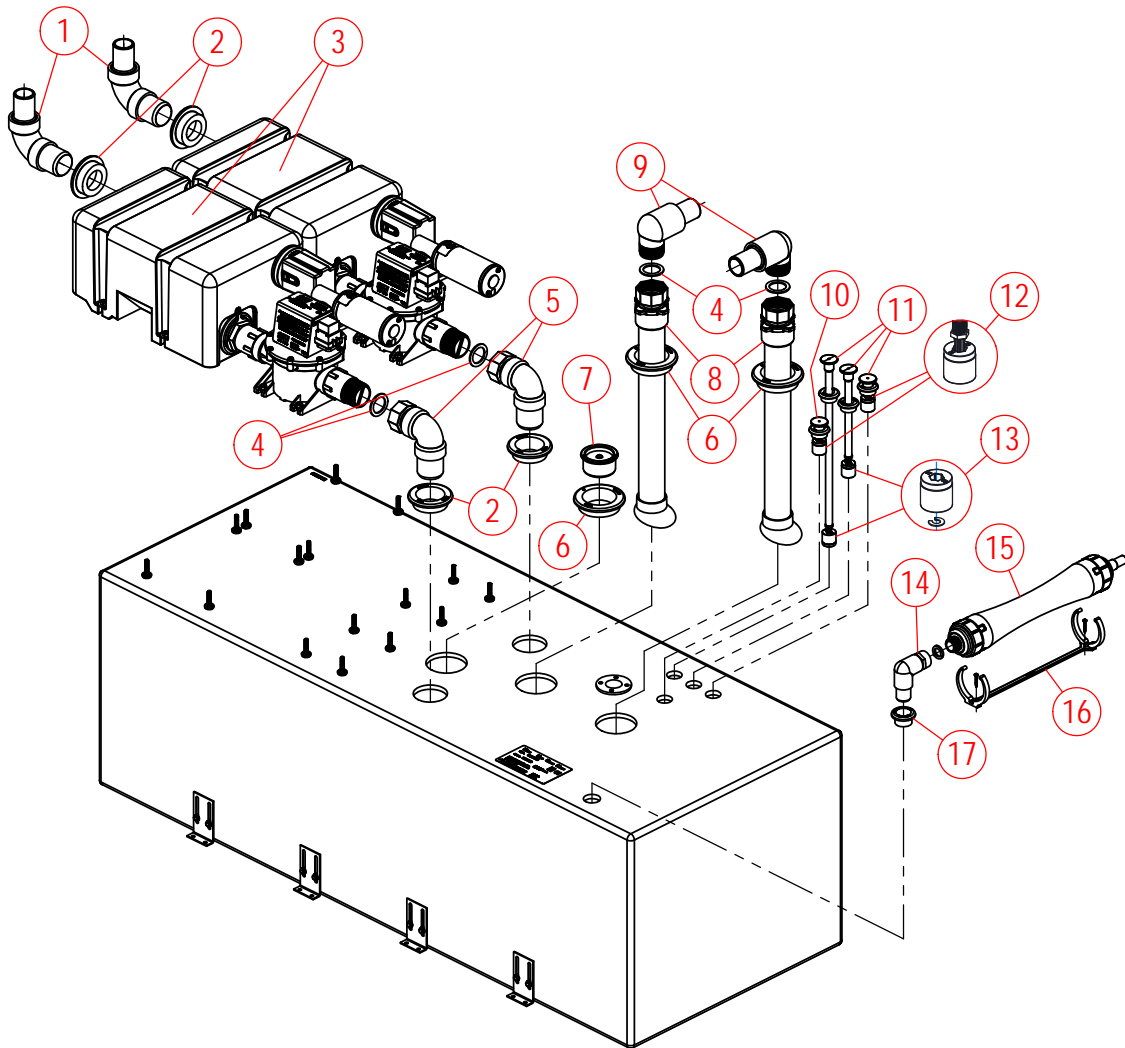

PARTS LIST: 86 GAL HOLDING TANK - 322508604

ITEM	PART NO	LEGACY NO & DESCRIPTION
1	385310635	385310635 - 1 1/2" INLET ELBOW FITTING Includes Sealing Grommet
2	385311111	385311111 - 1 1/2" SEALING GROMMET
3	N/A	N/A - LOW-PROFILE VG-12VDC See LPVG Parts List
4	385311233	385311233 - 1 1/2" SLIP SEAL REPLACEMENT
5	385311092	385311092 - 90° INLET ELBOW w/SLIP NUT
6	385311110	385311110 - 2" SEALING GROMMET
7	9108554455	313255247 - TANKSAVER Includes 2" Sealing Grommet
8	4471006542	385311411.RPL - DIPTUBE ASSY w/SLIP NUT Includes Sealing Grommet & Seal.
9	385311069	385311069 - 1 1/2" THREADED ELBOW HOSE ADPT Includes Slip Seal

ITEM	PART NO	LEGACY NO & DESCRIPTION
10	9108554562	313900101 - TANK FULL LEVEL Includes Sealing Grommet
11	385311432	385311432 - TANK LEVEL KIT w/DT CONNECTOR Includes Sealing Grommets
12	385230268	385230268 - THREADED STEM/FLOAT REPL
13	385311103	385311103 - TANK LEVEL FLOAT/LOCK RING
14	385311091	385311091 - 3/4" VENT FILTER ELBOW FITTING Includes Sealing Grommet & Seal
15	9108849515	309311004 - VENT FILTER REPLACEMENT
16	385311106	385311106 - VENT FILTER MOUNTING BRACKET Includes Mounting Hardware
17	385311112	385311112 - 3/4" SEALING GROMMET

P/N: 600346990
REV: 03-11/21