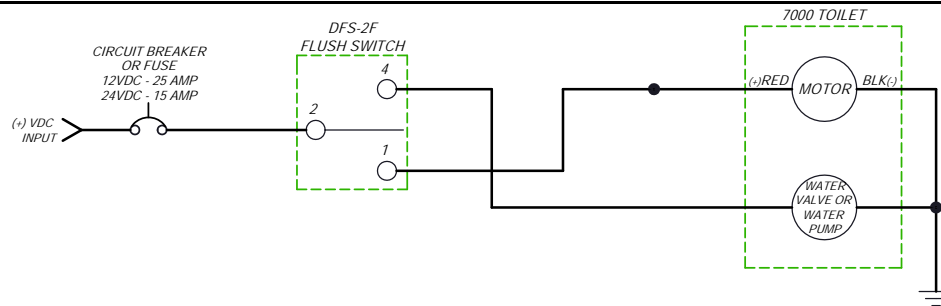

PARTS LIST: 7220 MODEL

7000 INT'L SERIES FRESH WATER WIRING DIAGRAM - WITHOUT TANK FULL RELAY