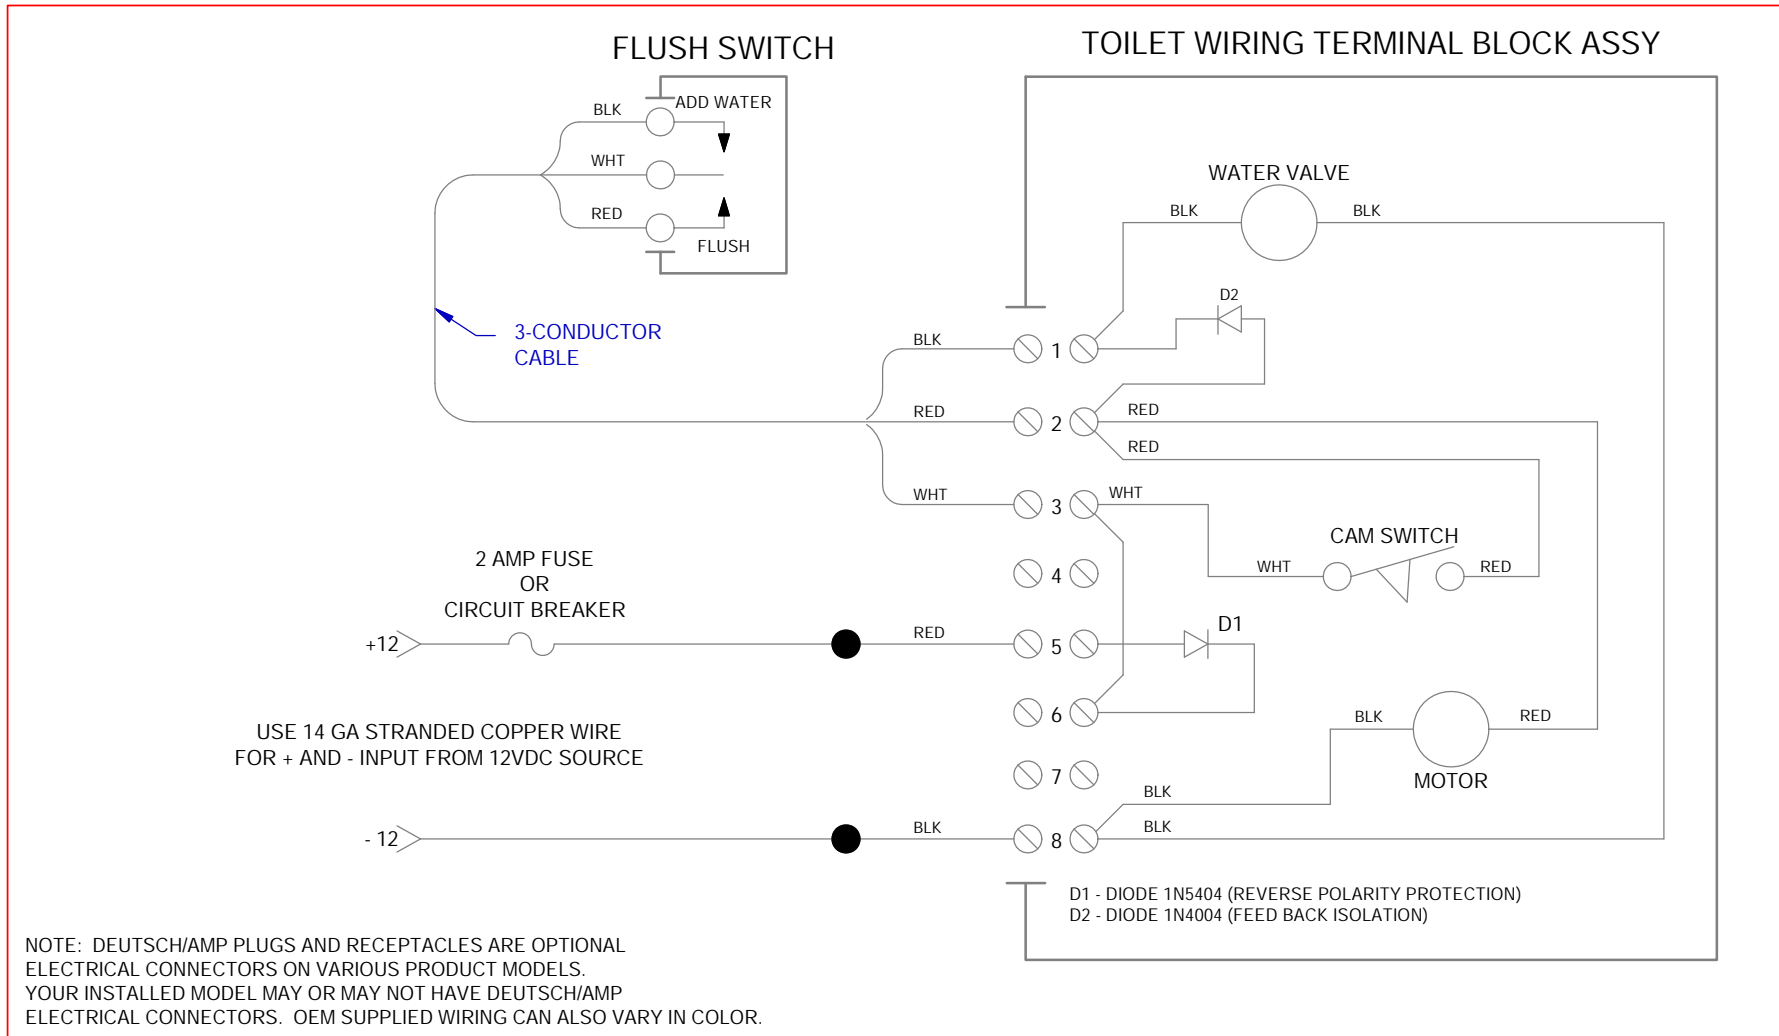

PARTS LIST: 4810 MODEL - 302481510

NOTE: DEUTSCH/AMP PLUGS AND RECEPTACLES ARE OPTIONAL ELECTRICAL CONNECTORS ON VARIOUS PRODUCT MODELS. YOUR INSTALLED MODEL MAY OR MAY NOT HAVE DEUTSCH/AMP ELECTRICAL CONNECTORS. OEM SUPPLIED WIRING CAN ALSO VARY IN COLOR.

WIRING DIAGRAM DWG REF.:
345160.01