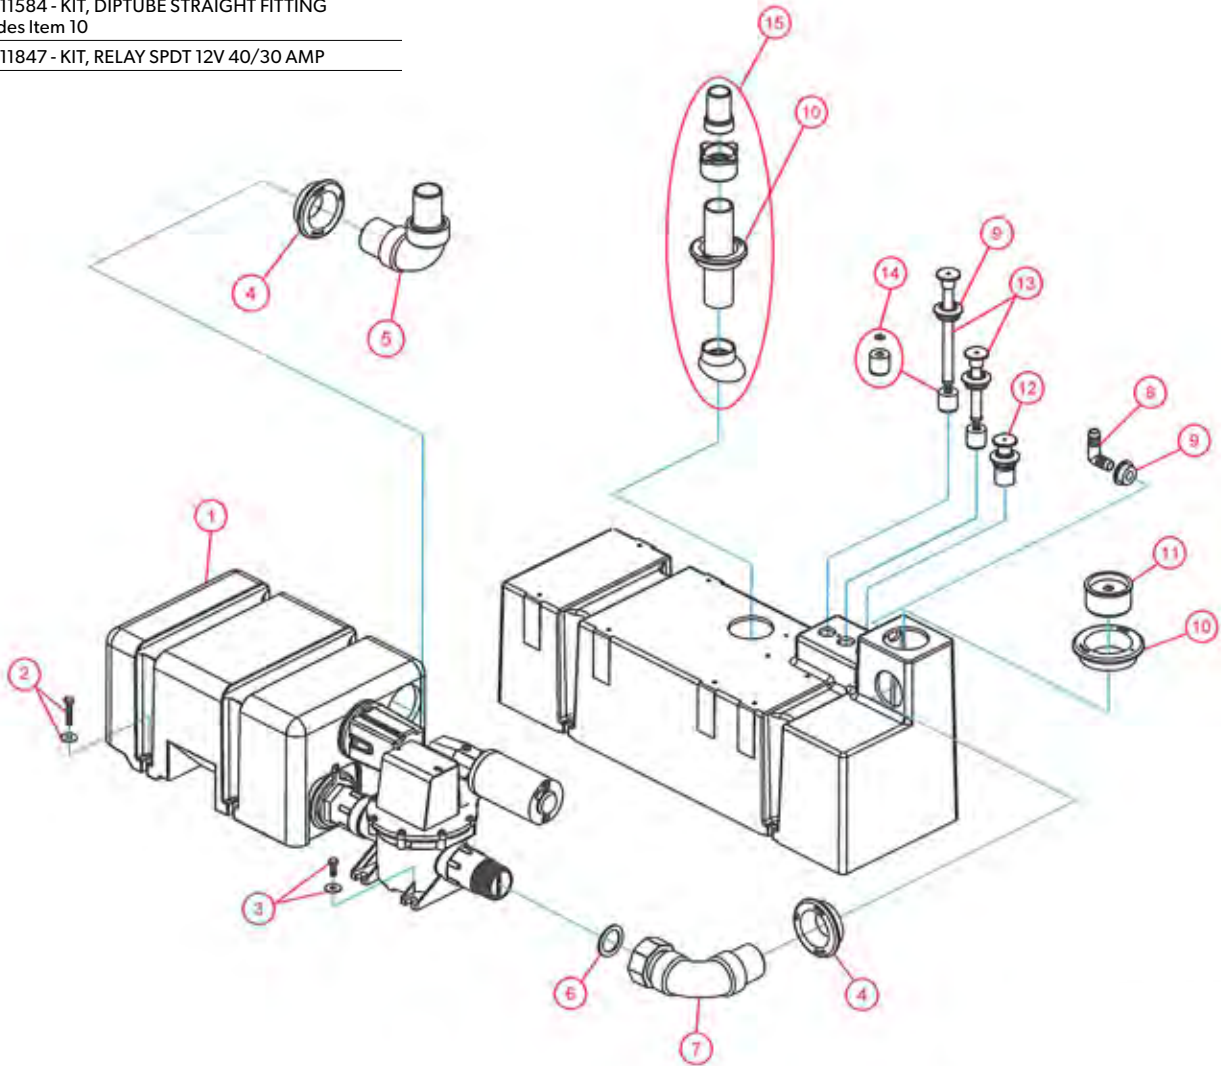

PARTS LIST: 322011012

ITEM	PART NUMBER & DESCRIPTION
1	N/A - SEE LPVG PARTS LIST
2	385311162 - KIT, MTG HARDWARE VG TO HTS
3	385311163 - KIT, MTG HARDWARE PUMP TO TANK
4	385311111 - KIT, SEALING GROMMET 1 1/2"
5	385310708 - KIT, ELBOW-1 1/2" SHORT INLET Includes Item 4
6	385311233 - KIT, SLIP SEAL 1 1/2" REP'L
7	385310772 - KIT, EL/SWIV CONN/FOR U'SEALL Includes Item 4 & 6
8	385311770 - KIT, VENT ELBOW Includes Item 9
9	385311164 - KIT, SEALING GROMMET 1/2"
10	385311110 - KIT, SEALING GROMMET 2"
11	313255247 - TANKSAVER 1 1/2" Includes Item 10
12	313900101 - FULL FLOAT Includes Item 9
13	385311253 - KIT, ADJ IND"V LEV IND 12" Includes Item 9
14	385311103 - KIT, SWITCH FLOAT & LOCK RING
15	385311584 - KIT, DIPTUBE STRAIGHT FITTING Includes Item 10
N/S	385311847 - KIT, RELAY SPDT 12V 40/30 AMP

P/N: 6003
REV: 01/11