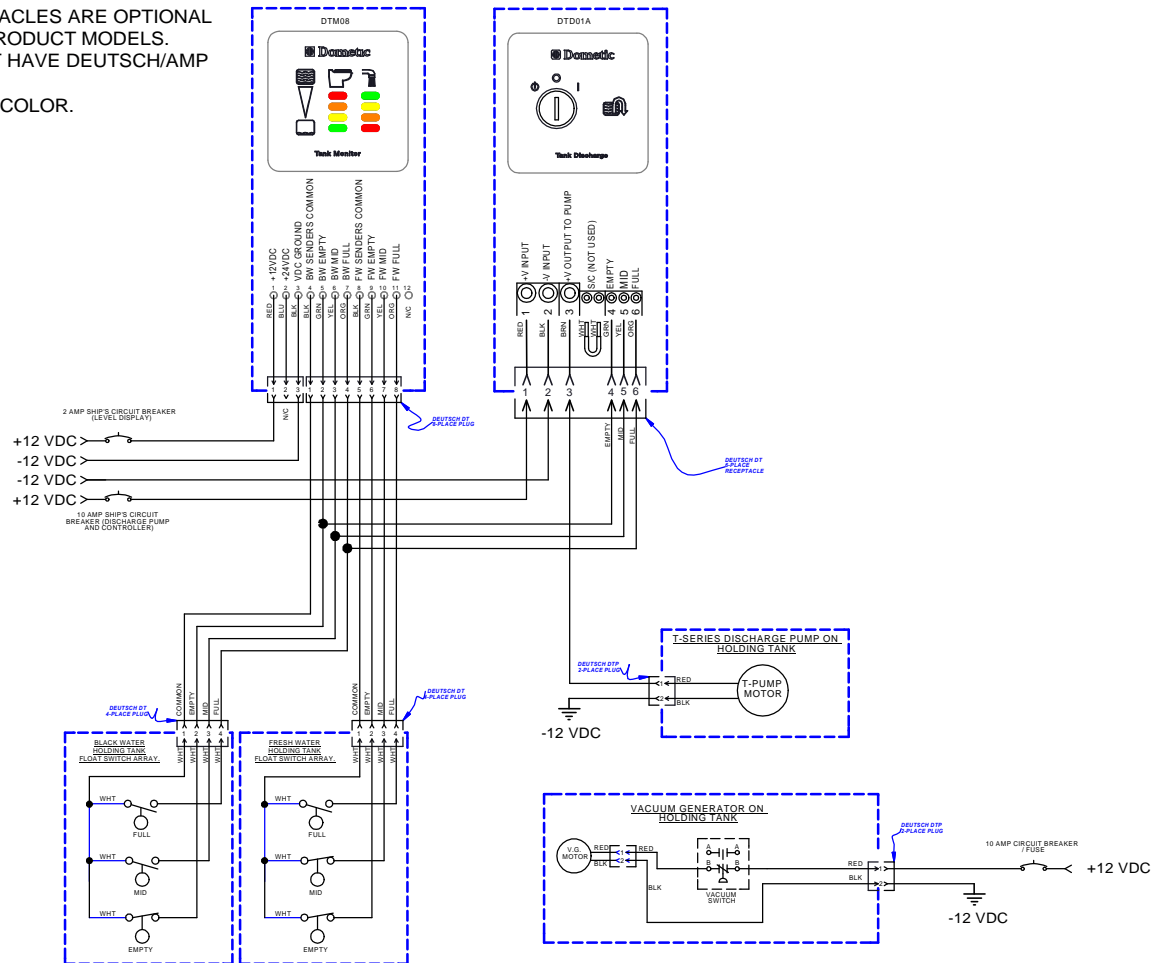

# PARTS LIST: 37 GAL HOLDING TANK SYSTEM

NOTE: DEUTSCH/AMP PLUGS AND RECEPTACLES ARE OPTIONAL ELECTRICAL CONNECTORS ON VARIOUS PRODUCT MODELS. YOUR INSTALLED MODEL MAY OR MAY NOT HAVE DEUTSCH/AMP ELECTRICAL CONNECTORS. OEM SUPPLIED WIRING CAN ALSO VARY IN COLOR.