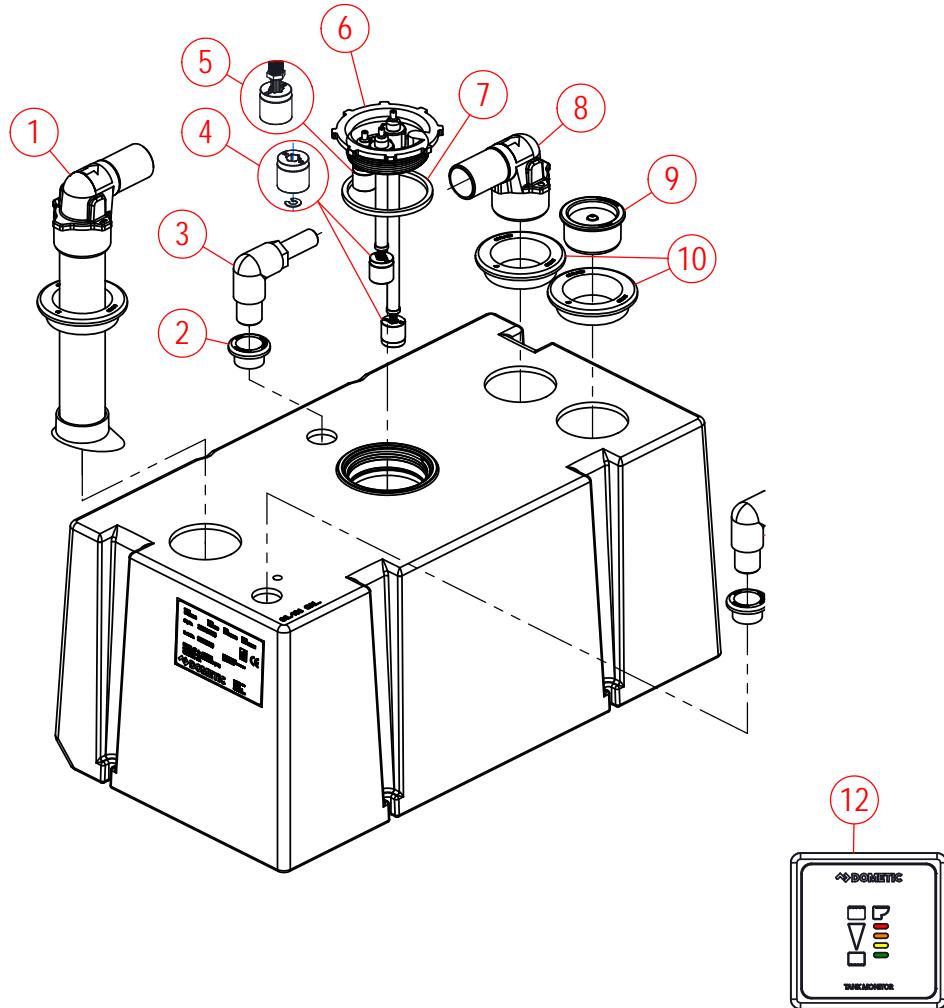

PARTS LIST: 61L/16 GAL HOLDING TANK - 322601605

ITEM PART NUMBER & DESCRIPTION

1	385311573 - DISCHARGE FITTING w/90° ELBOW Includes 2" Sealing Grommet
2	385311112 - 3/4" SEALING GROMMET
3	385311113 - 3/4" INLET ELBOW FITTING Includes Sealing Grommet
4	385311103 - TANK LEVEL FLOAT/LOCK RING
5	385230268 - THREADED STEM/FLOAT REPLACEMENT
6	385311970 - TANKWATCH CAP w/o VENT-DT CONNECTOR Includes Cap Seal
7	385311250 - TANKWATCH CAP REP'L SEAL
8	385311608 - 1 1/2" INLET ELBOW FITTING Includes Sealing Grommet
9	313255247 - TANKSAVER Includes 2" Sealing Grommet
10	385311110 - 2" SEALING GROMMET
11	385311073 - 5/8" VENT ELBOW FITTING Includes Sealing Grommet
12	313604402 - DTM04 w/SHUTDOWN RELAY - 12VDC

P/N: 600347597
REV: 02-09/22