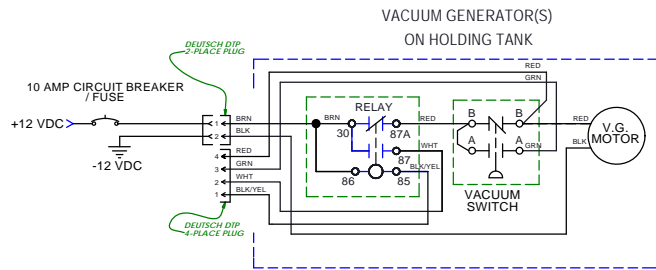

PARTS LIST: 53 GAL HOLDING TANK - 322805301