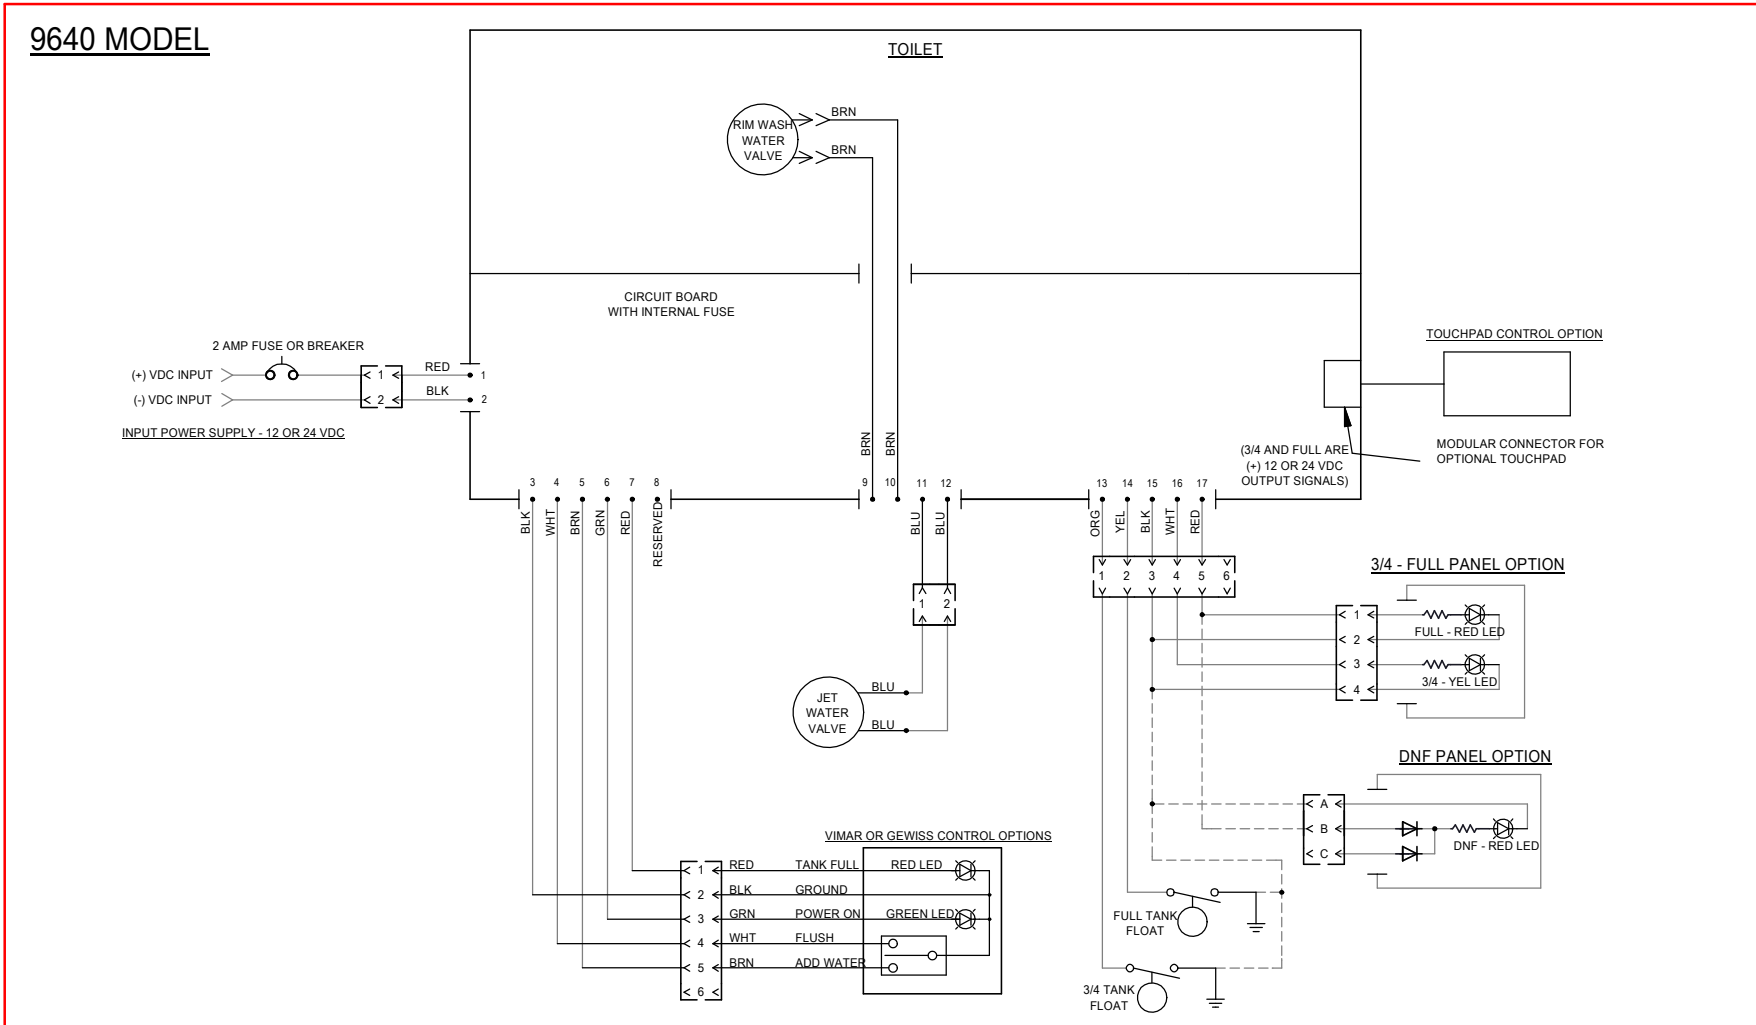

PARTS LIST: 9840 MODEL (ABOVE-FLOOR DISCHARGE OPTION)

P/N: 600347173
REV: 02-12/16

WIRING DIAGRAM DWG REF.:
700340109; SHEET 3