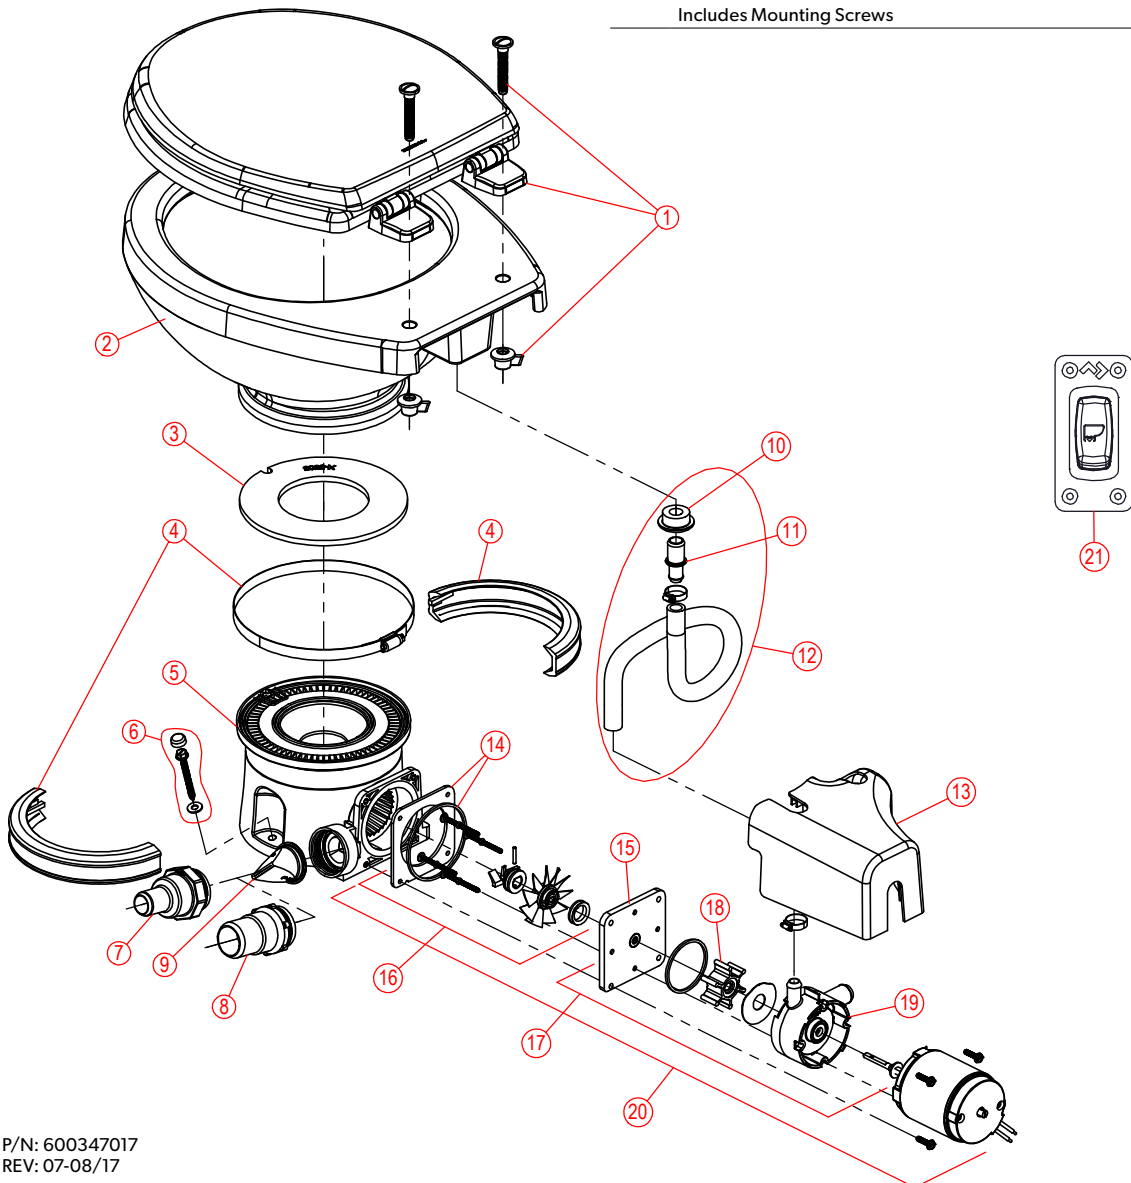

PARTS LIST: ORBIT 7160 STANDARD VERSION

ITEM	PART NUMBER & DESCRIPTION
1	385343829 - SEAT/COVER - WHITE 385343831 - SEAT/COVER - BONE Includes Mounting Hardware
2	385311079 - BOWL KIT - WHITE 385311080 - BOWL KIT - BONE
3	385311979 - BOWL SEAL
4	385310025 - BOWL/BASE CLAMP KIT - WHITE 385310048 - BOWL/BASE CLAMP KIT - BONE
5	385311980 - BASE KIT - WHITE 385311981 - BASE KIT - BONE
6	385310679 - MOUNTING HARDWARE
7	385880072 - 1" VALVE ADAPTER
8	385311315 - 1 1/2" VALVE ADAPTER
9	385311620 - 1 1/2" CHECK VALVE
10	385311164 - 1/2" SEALING GROMMET

ITEM	PART NUMBER & DESCRIPTION
11	385311982 - BOWL SUPPLY HOSE ADAPTER, Includes Item 10
12	385311983 - BOWL SUPPLY HOSE KIT - RAW WATER Includes Items 10, 11 & Clamps
13	385311985 - 7000 SERIES PUMP/MOTOR COVER - WHITE 385311986 - 7000 SERIES PUMP/MOTOR COVER - BONE
14	385312033 - FLANGE GASKET REPLACEMENT KIT
15	385311987 - MOTOR MOUNTING PLATE Includes All Pump Seals & Mounting Hardware
16	385311988 - MACERATOR BLADE REBUILD KIT Includes All Mounting Hardware
17	385311989 - WATER PUMP IMPELLER/SEAL REBUILD KIT Includes All Mounting Hardware & Pump Seals
18	385311990 - WATER PUMP IMPELLER REPLACEMENT
19	385311991 - WATER PUMP HOUSING, Includes Pump Seals
20	385311993 - PUMP/MOTOR 12V REPLACEMENT-COMplete 385311994 - PUMP/MOTOR 24V REPLACEMENT-COMplete Includes Items 14-17 & Clamps
21	385311997 - DFS-IF FLUSH SWITCH PANEL Includes Mounting Screws

P/N: 600347017
REV: 07-08/17