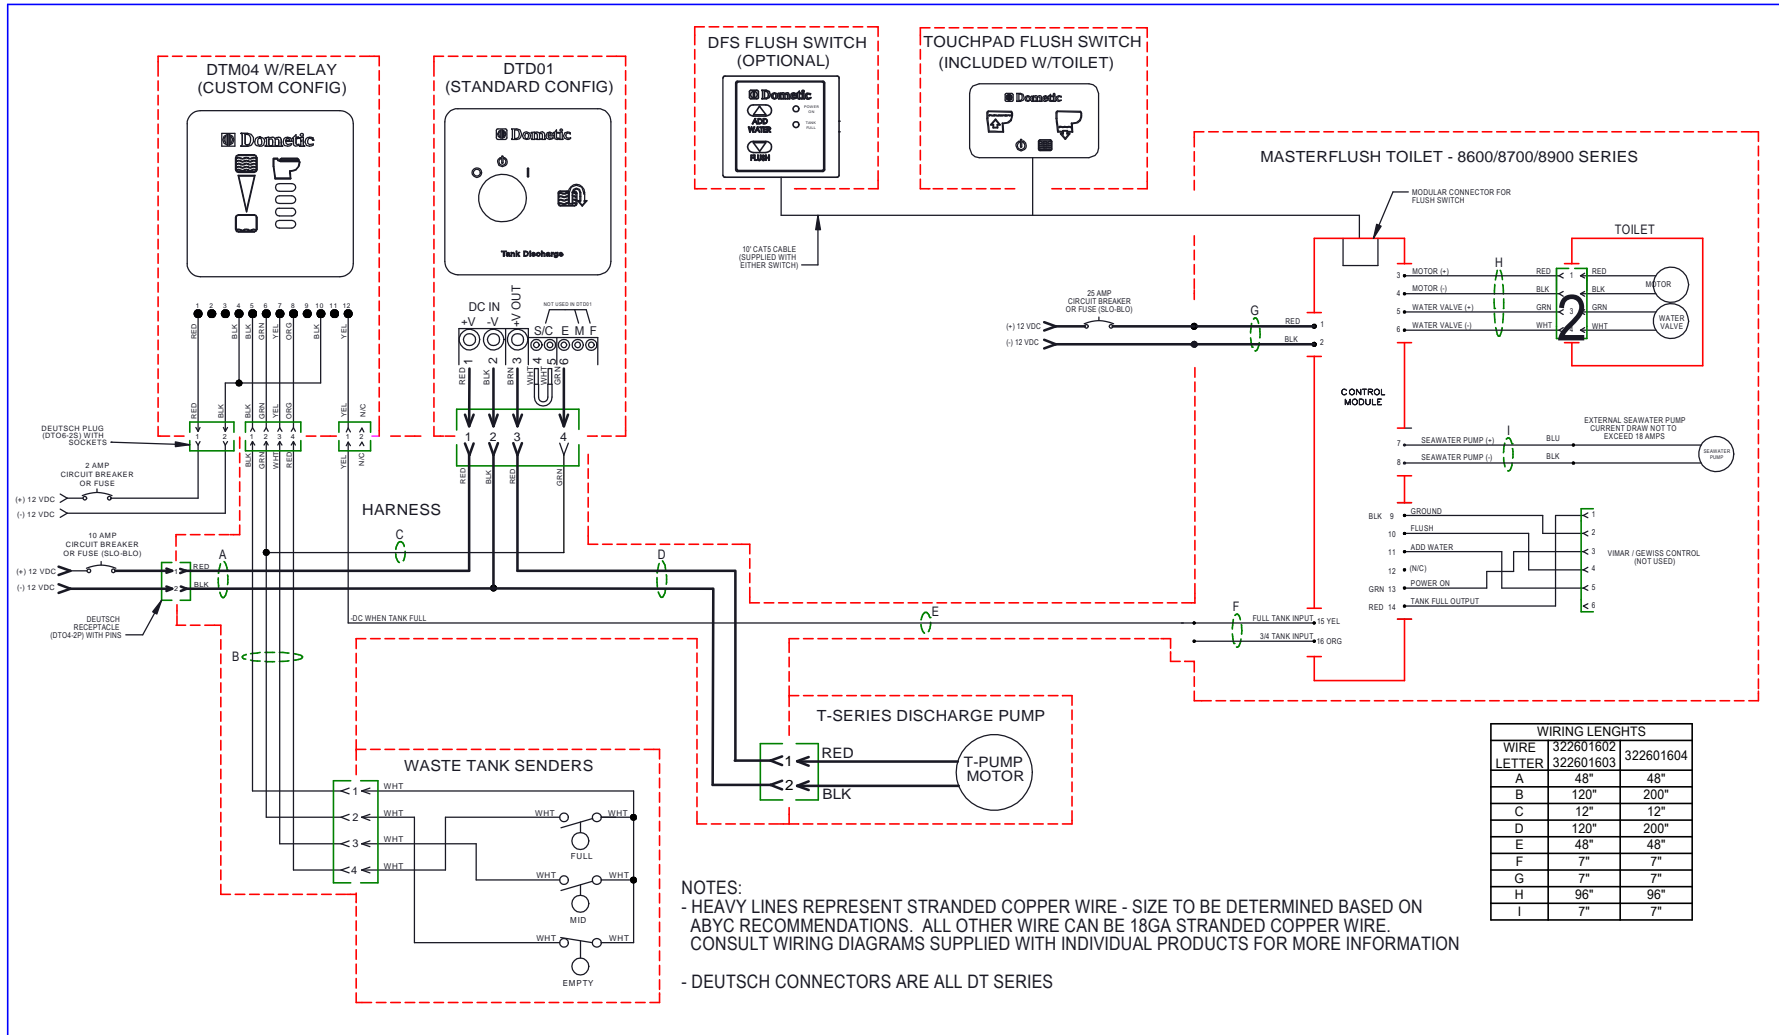

PARTS LIST: 61L/16 GAL HOLDING TANK - 322601602, 322601603 & 322601604

P/N: 600346997
REV: 03-01/15

WIRING DIAGRAM DWG REF.:
346612; SHEET 43

PARTS LIST: 61L/16 GAL HOLDING TANK - 322601605

ITEM PART NUMBER & DESCRIPTION

1	385311573 - DISCHARGE FITTING w/90° ELBOW Includes 2" Sealing Grommet
2	385311112 - 3/4" SEALING GROMMET
3	385311113 - 3/4" INLET ELBOW FITTING Includes Sealing Grommet
4	385311103 - TANK LEVEL FLOAT/LOCK RING
5	385230268 - THREADED STEM/FLOAT REPLACEMENT
6	385311970 - TANKWATCH CAP w/o VENT-DT CONNECTOR Includes Cap Seal
7	385311250 - TANKWATCH CAP REP'L SEAL
8	385311608 - 1 1/2" INLET ELBOW FITTING Includes Sealing Grommet
9	313255247 - TANKSAVER Includes 2" Sealing Grommet
10	385311110 - 2" SEALING GROMMET
11	385311073 - 5/8" VENT ELBOW FITTING Includes Sealing Grommet
12	313604402 - DTM04 w/SHUTDOWN RELAY - 12VDC