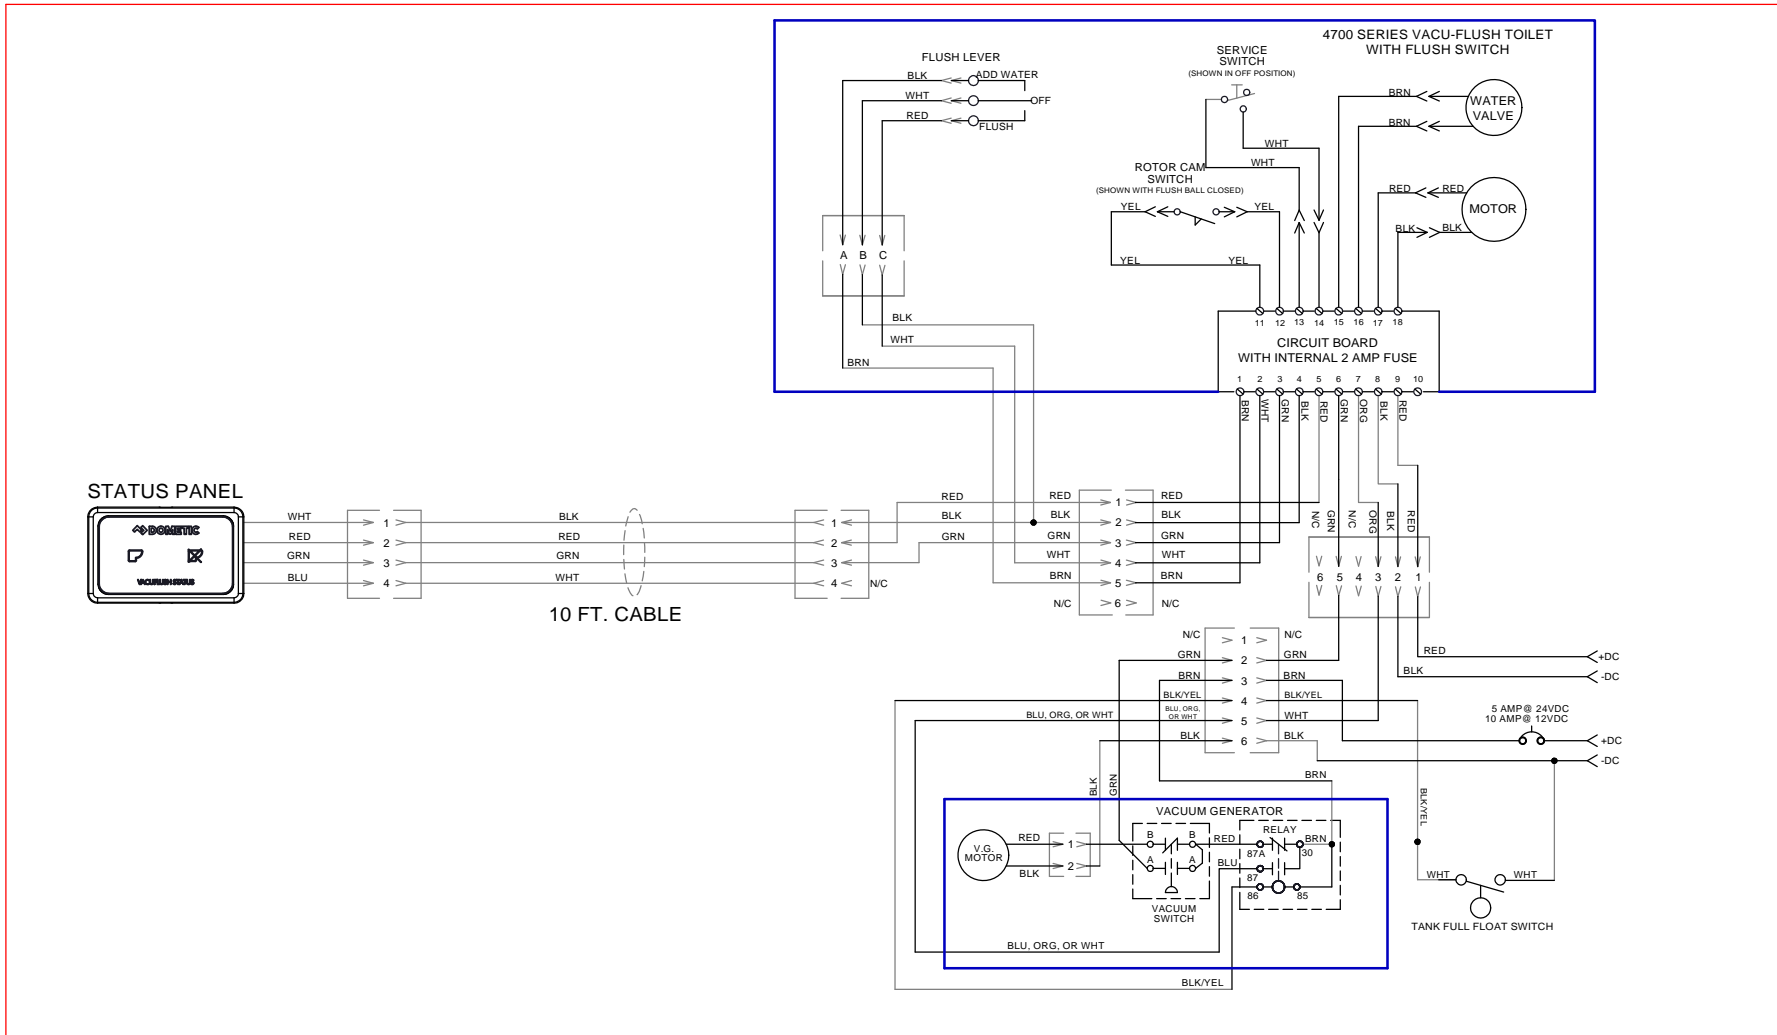

PARTS LIST: 4709 VACUFLUSH TOILET

WIRING DIAGRAM DWG REF.:
346612.25

P/N: 600346485
REV: 07-11/23