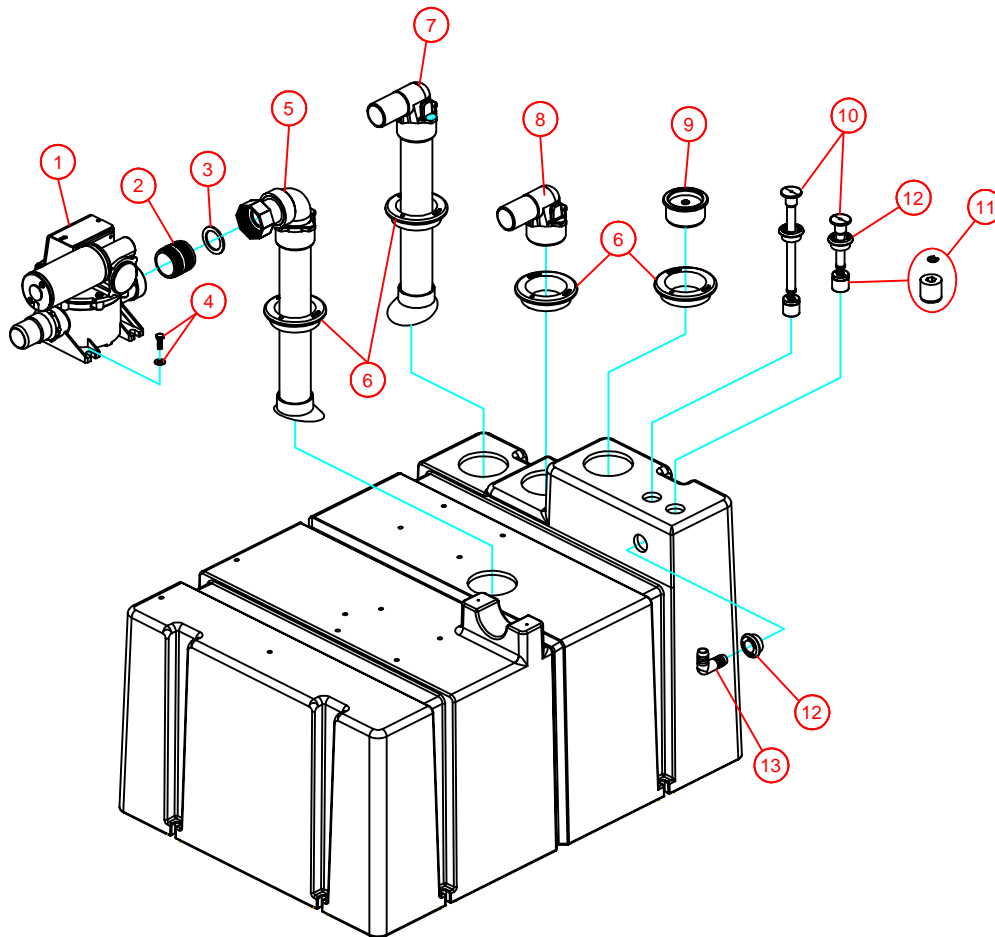

PARTS LIST: 35 GAL HOLDING TANK SYSTEM - 322003502

P/N: 346558
REV: 08/10