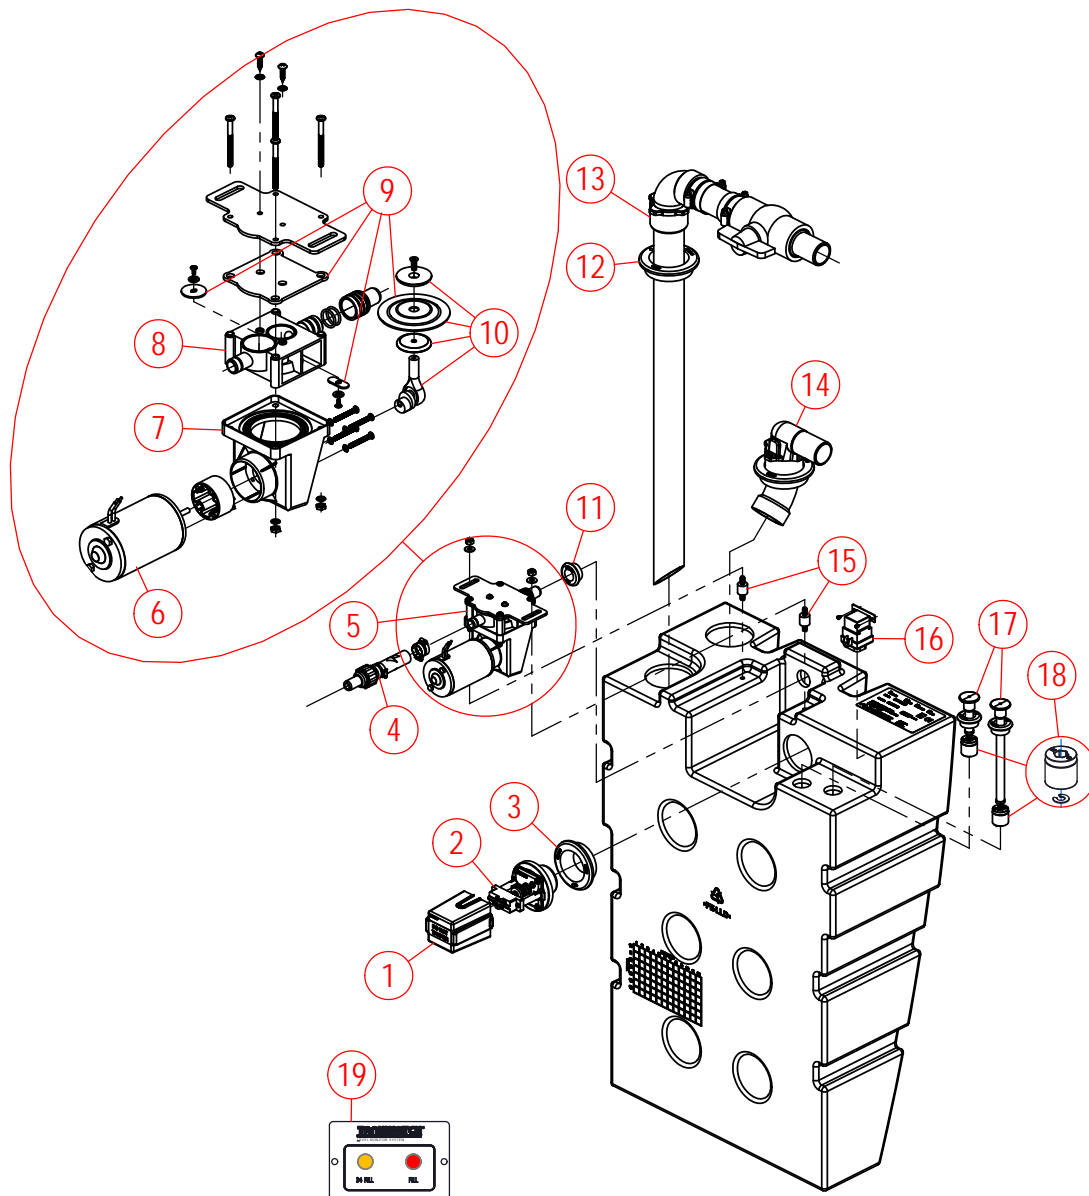

PARTS LIST: VT5200

ITEM	PART NO	LEGACY NO & DESCRIPTION
1	385311420	385311420 - VACUUM SWITCH COVER, BLACK
2	385311436	385311436 - VACUUM SWITCH ASSEMBLY Includes 1 1/2" Sealing Grommet
3	385311111	385311111 - 1 1/2" SEALING GROMMET
4	385312125	385312125 - AIR PUMP CHECK VALVE Includes Hose Clamps
5	385311450	385311450 - AIR PUMP w/MOTOR, COMPLETE
6	4471005079	385311439.RPL - MOTOR REPLACEMENT KIT
7	385311438	385311438 - MOTOR MOUNTING ASSEMBLY Includes Eccentric & Motor Kit
8	385311440	385311440 - AIR PUMP BODY REPL KIT Includes Valve Repl Kit
9	385311040	385311040 - AIR PUMP VALVE REPL KIT
10	385311442	385311442 - ECCENTRIC KIT

ITEM	PART NO	LEGACY NO & DESCRIPTION
11	385311164	385311164 - 1/2" SEALING GROMMET
12	385311110	385311110 - 2" SEALING GROMMET
13	4471005125	385311793.RPL - DISCHARGE FITTING KIT Includes 2" Sealing Grommet
14	4471005130	385311794.RPL - VHT 5200 INLET FITTING Includes 2" Sealing Grommet
15	385311795	385311795 - AIR PUMP MOUNTING HARDWARE
16	385310842	385310842 - SHUTDOWN RELAY; 12VDC Includes Mounting Screws
17	4471005231	385311832.RPL - TANK LEVELS VHT5200 Includes Sealing Grommets
18	385311103	385311103 - TANK LEVEL FLOAT/LOCK RING
19	385311833	385311833 - KIT, 3/4 FULL PANEL

P/N: 600346600
REV: 04-09/23