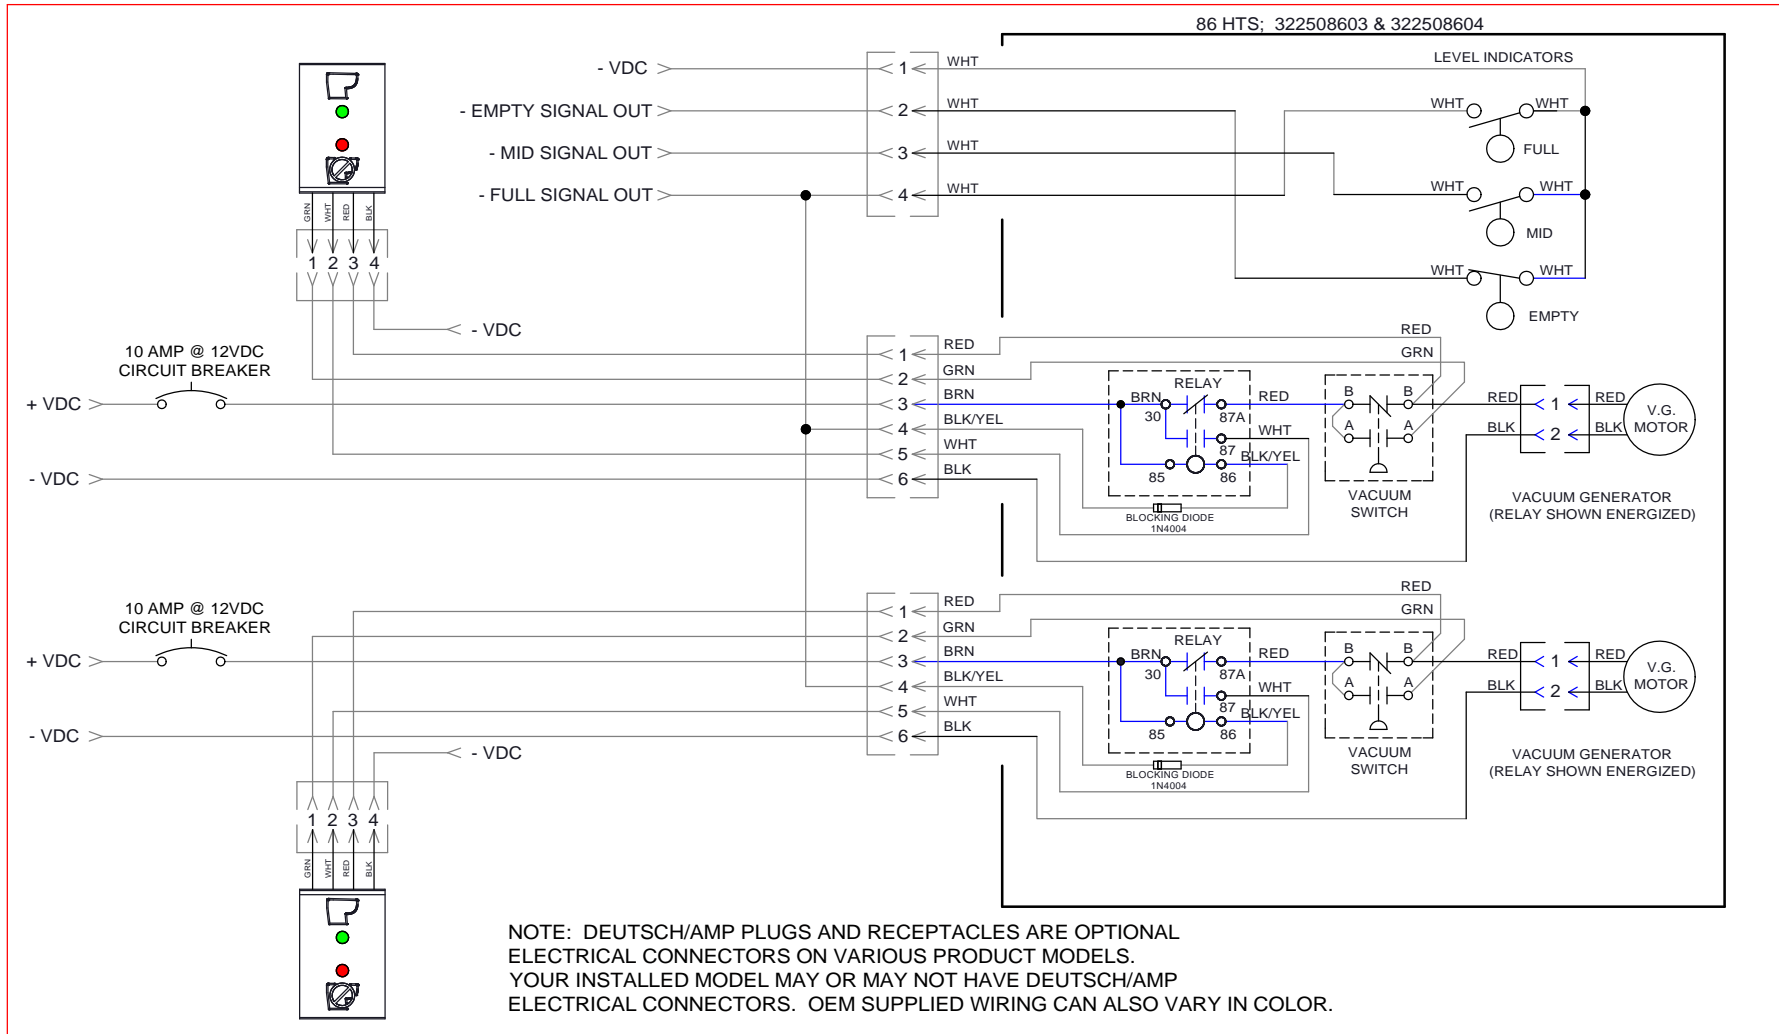

PARTS LIST: 86 GAL HOLDING TANK - 322508603

P/N: 600346989
REV: 03-11/21

WIRING DIAGRAM DWG REF.:
346612.42

PARTS LIST: 86 GAL HOLDING TANK - 322508604

ITEM	PART NO	LEGACY NO & DESCRIPTION
1	385310635	385310635 - 1 1/2" INLET ELBOW FITTING Includes Sealing Grommet
2	385311111	385311111 - 1 1/2" SEALING GROMMET
3	N/A	N/A - LOW-PROFILE VG-12VDC See LPVG Parts List
4	385311233	385311233 - 1 1/2" SLIP SEAL REPLACEMENT
5	385311092	385311092 - 90° INLET ELBOW w/SLIP NUT
6	385311110	385311110 - 2" SEALING GROMMET
7	9108554455	313255247 - TANKSAVER Includes 2" Sealing Grommet
8	4471006542	385311411.RPL - DIPTUBE ASSY w/SLIP NUT Includes Sealing Grommet & Seal.
9	385311069	385311069 - 1 1/2" THREADED ELBOW HOSE ADPT Includes Slip Seal

ITEM	PART NO	LEGACY NO & DESCRIPTION
10	9108554562	313900101 - TANK FULL LEVEL Includes Sealing Grommet
11	385311432	385311432 - TANK LEVEL KIT w/DT CONNECTOR Includes Sealing Grommets
12	385230268	385230268 - THREADED STEM/FLOAT REPL
13	385311103	385311103 - TANK LEVEL FLOAT/LOCK RING
14	385311091	385311091 - 3/4" VENT FILTER ELBOW FITTING Includes Sealing Grommet & Seal
15	9108849515	309311004 - VENT FILTER REPLACEMENT
16	385311106	385311106 - VENT FILTER MOUNTING BRACKET Includes Mounting Hardware
17	385311112	385311112 - 3/4" SEALING GROMMET