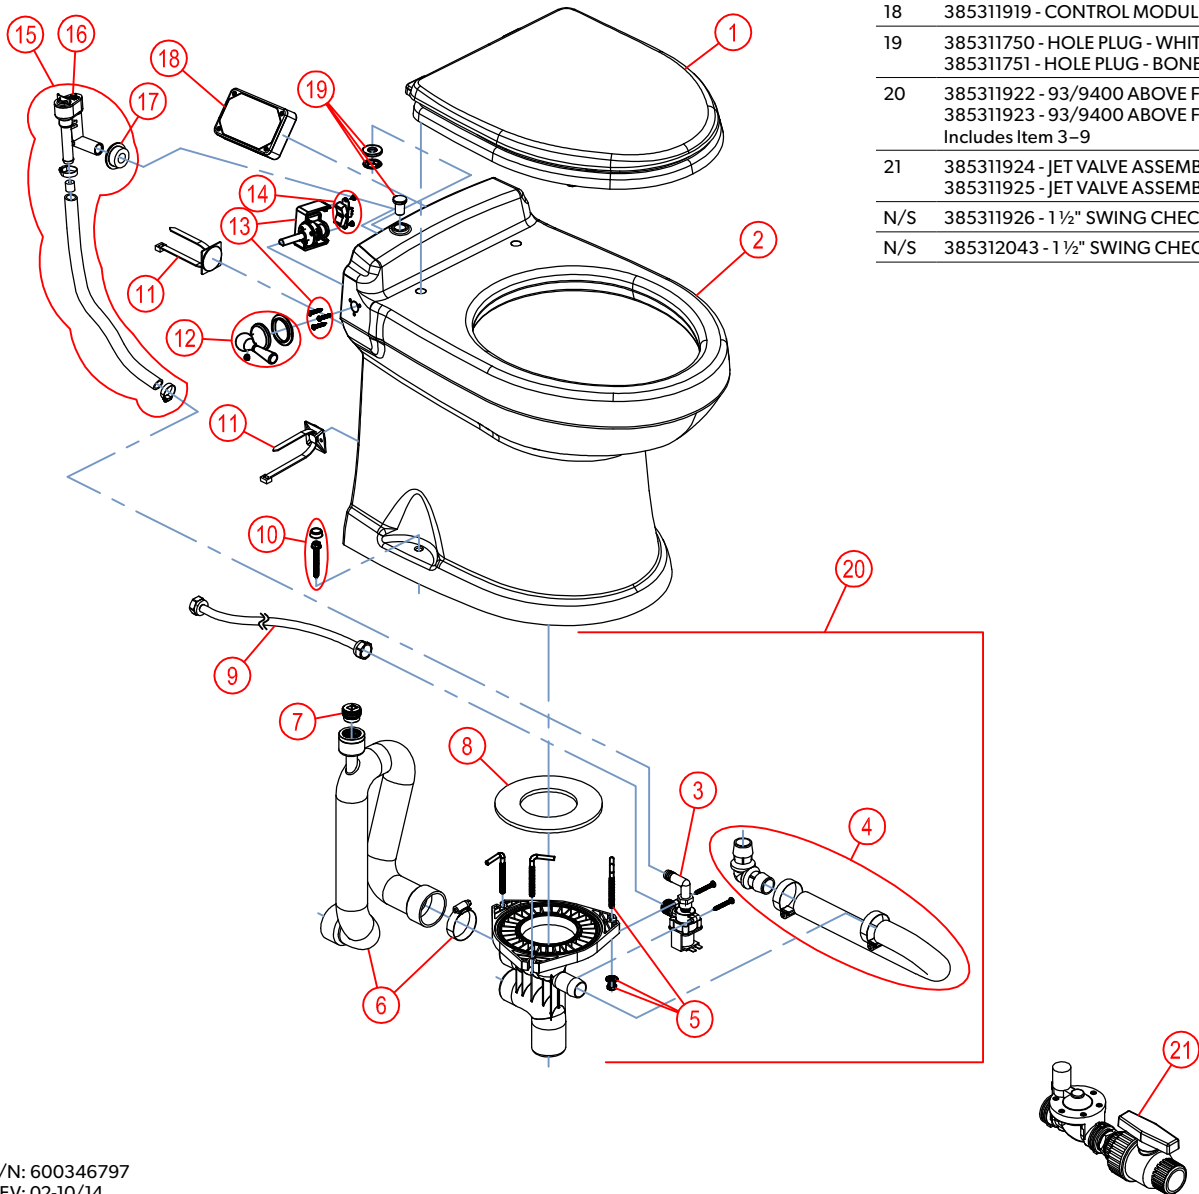

PARTS LIST: 9300 MODEL SERIES (ABOVE-FLOOR DISCHARGE OPTION)

ITEM	PART NUMBER & DESCRIPTION
1	385311005 - SEAT/COVER - WHITE 385311006 - SEAT/COVER - BONE
2	385311730 - 9300 BOWL KIT - WHITE 385311731 - 9300 BOWL KIT - BONE Includes Item 5
3	385311904 - WATER VALVE KIT - 12VDC 385311905 - WATER VALVE KIT - 24VDC
4	385311910 - WATER JET INLET TUBE KIT
5	385311011 - BASE TO BOWL MOUNTING HARDWARE
6	385311913 - DISCHARGE TUBE-ABOVE FLOOR Includes Item 7
7	385880080 - ANTISIPHON VALVE REPLACEMENT

ITEM	PART NUMBER & DESCRIPTION
8	385311914 - BASE SEAL REPLACEMENT
9	385311018 - WATER SUPPLY HOSE
10	385311022 - BOWL MOUNTING HARDWARE
11	385311915 - COMPONENT MOUNTING STRAP KIT Kit Quantity Is One Set
12	385310962 - FLUSH HANDLE KIT - CHROME 385310963 - FLUSH HANDLE KIT - GOLD 385311141 - FLUSH HANDLE KIT - NICKEL
13	385311916 - FLUSH HANDLE MECHANISM Includes Item 16
14	385311917 - FLUSH HANDLE SWITCH w/WIRING
15	385311918 - VACUUM BREAKER KIT (COMPLETE)
16	385316906 - VACUUM BREAKER KIT Includes Item 19
17	385311164 - 1/2" SEALING GROMMET
18	385311919 - CONTROL MODULE 12/24VDC
19	385311750 - HOLE PLUG - WHITE 385311751 - HOLE PLUG - BONE
20	385311922 - 93/9400 ABOVE FLOOR BASE KIT - 12VDC 385311923 - 93/9400 ABOVE FLOOR BASE KIT - 24VDC Includes Item 3-9
21	385311924 - JET VALVE ASSEMBLY - 12VDC 385311925 - JET VALVE ASSEMBLY - 24VDC
N/S	385311926 - 1 1/2" SWING CHECK VALVE
N/S	385312043 - 1 1/2" SWING CHECK VALVE-UNION

P/N: 600346797
REV: 02-10/14