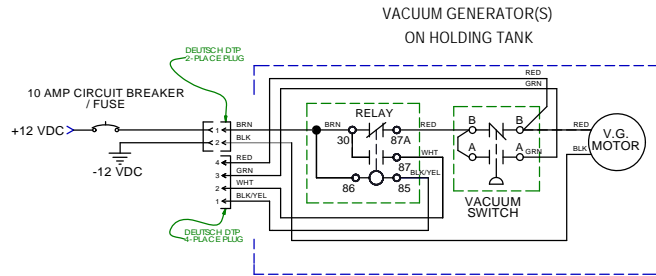

PARTS LIST: 37 GAL HOLDING TANK - 322503706