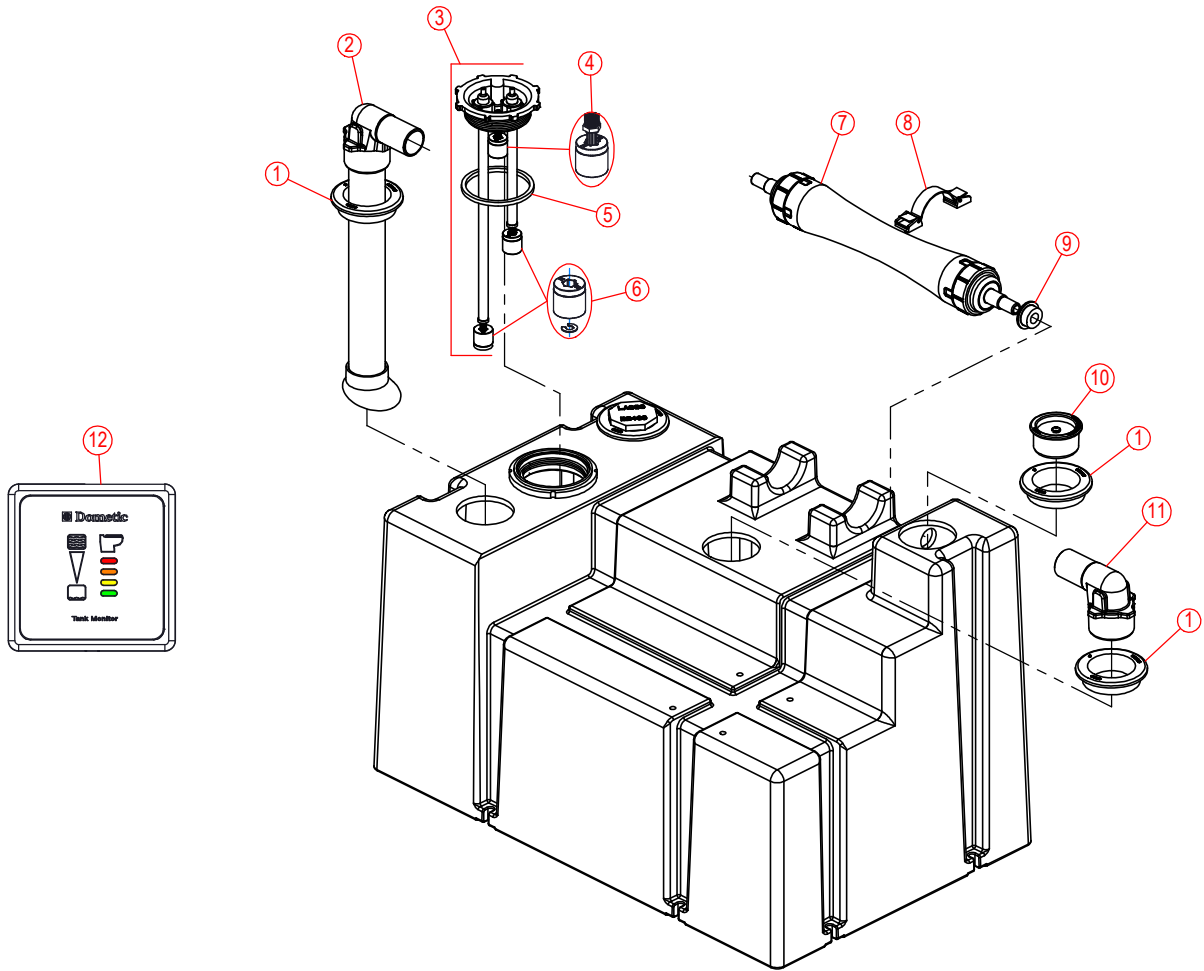

PARTS LIST: 28 GAL HOLDING TANK SYSTEM - 322012800

ITEM PART NUMBER & DESCRIPTION

1	385311110 - 2" SEALING GROMMET
2	385311573 - DIPTUBE ASSY w/90° ELBOW Includes Item 1
3	385310715 - TANKWATCH CAP w/DT CONNECTOR Includes Item 5
4	385230268 - THREADED STEM/FLOAT REPLACEMENT
5	385311250 - TANKWATCH CAP O'RING REP'L
6	385311103 - TANK LEVEL FLOAT & LOCK RING
7	309311002 - VENT FILTER REPLACEMENT CARTRIDGE Order Kit 385312060 for Replacement Fittings
8	385310673 - VENT FILTER MOUNTING KIT
9	385311164 - 1/2" SEALING GROMMET
10	313255247 - TANKSAVER Includes Item 1
11	385311608 - 1 1/2" INLET ELBOW FITTING Includes Item 1
12	313604401 - DOMETIC TANK MANAGER PANEL - BLACK

P/N: 600347199
REV: 01-06/15