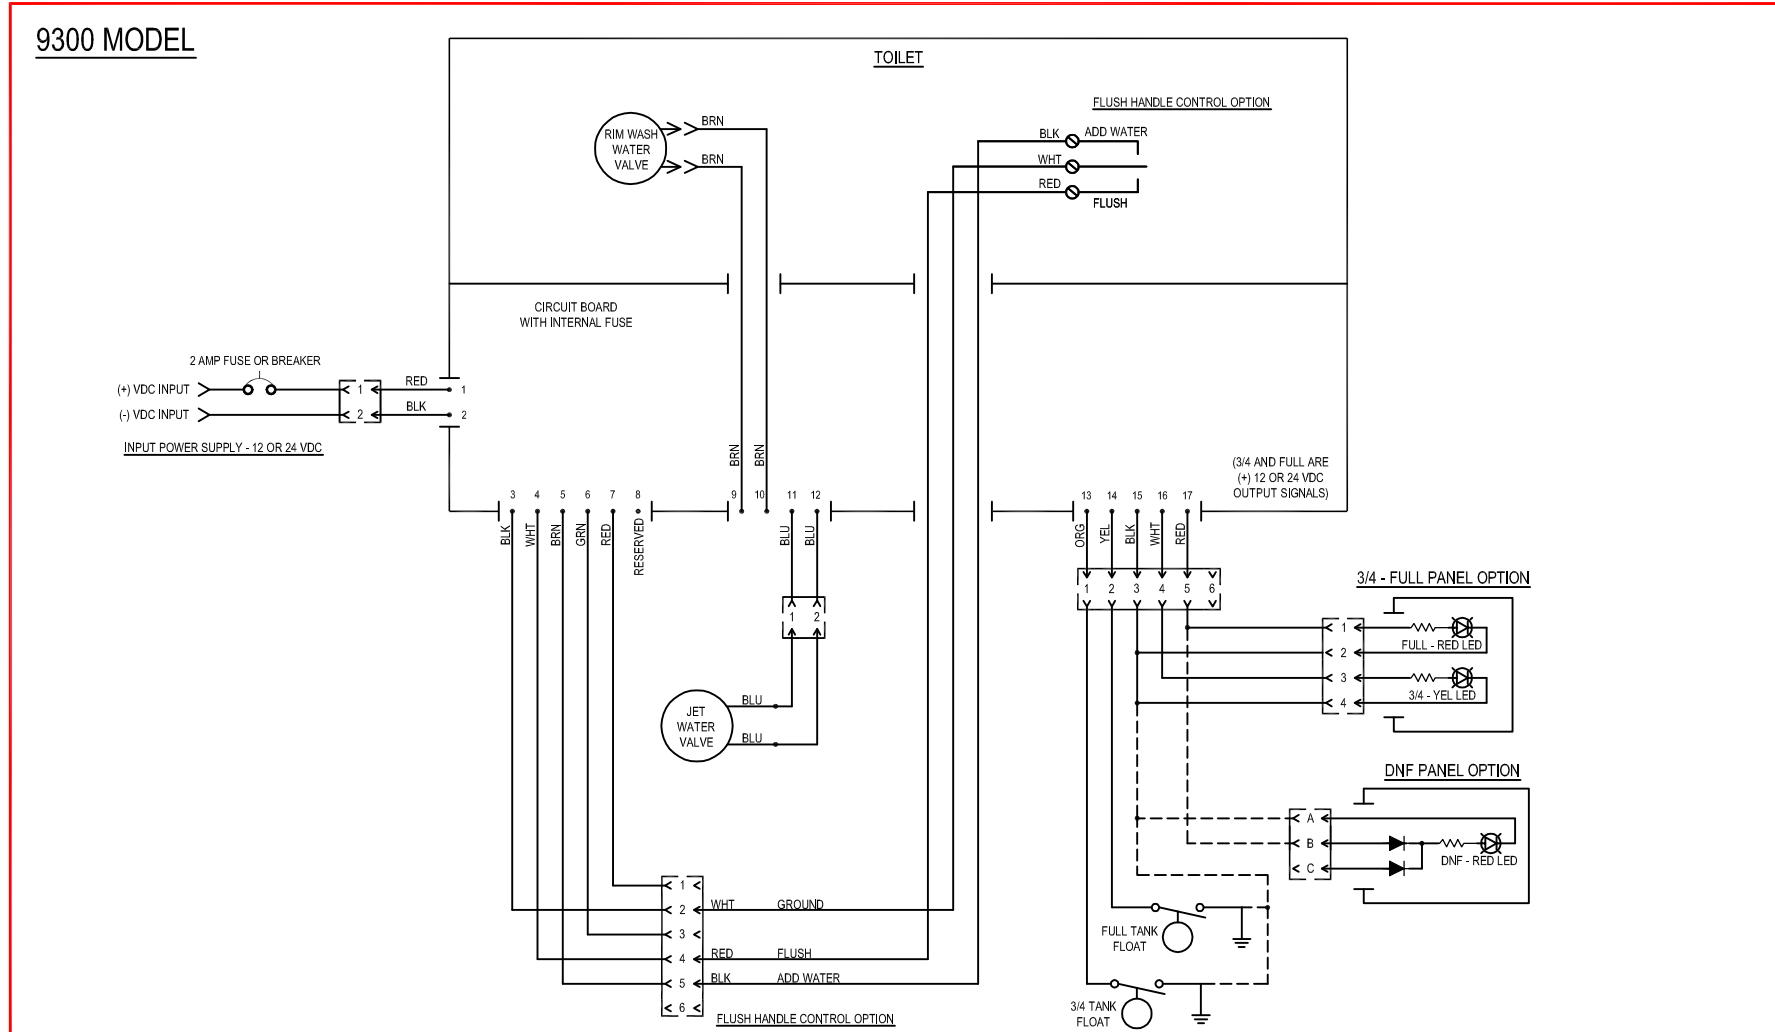

PARTS LIST: 9300 MODEL SERIES (ABOVE-FLOOR DISCHARGE OPTION)

WIRING DIAGRAM DWG REF.:
700340109; SHEET 3

P/N: 600346797
REV: 02-10/14

PARTS LIST: 9400 MODEL SERIES (THRU-FLOOR DISCHARGE OPTION)

ITEM	PART NUMBER & DESCRIPTION
1	385311005 - SEAT/COVER - WHITE 385311006 - SEAT/COVER - BONE
2	385311730 - 9300 BOWL KIT - WHITE 385311731 - 9300 BOWL KIT - BONE Includes Item 5
3	385311904 - WATER VALVE KIT - 12VDC 385311905 - WATER VALVE KIT - 24VDC
4	385311910 - WATER JET INLET TUBE KIT
5	385311011 - BASE TO BOWL MOUNTING HARDWARE
6	385311111 - 1 1/2" SEALING GROMMET
7	385311911 - FLOOR FLANGE/MTG ADAPTER KIT Includes Item 6

ITEM	PART NUMBER & DESCRIPTION
8	385311912 - DISCHARGE TUBE-THRU FLOOR Includes Item 9
9	385880080 - ANTISIPHON VALVE REPLACEMENT
10	385311914 - BASE SEAL REPLACEMENT
11	385311018 - WATER SUPPLY HOSE
12	385311022 - BOWL MOUNTING HARDWARE
13	385311915 - COMPONENT MOUNTING STRAP KIT Kit Quantity Is One Set
14	385311918 - VACUUM BREAKER KIT (COMPLETE)
15	385316906 - VACUUM BREAKER KIT Includes Item 19
16	385311164 - 1/2" SEALING GROMMET
17	385311919 - CONTROL MODULE 12/24VDC
18	385311750 - HOLE PLUG - WHITE 385311751 - HOLE PLUG - BONE
19	385311920 - 93/9400 THUR FLOOR BASE KIT - 12VDC 385311921 - 93/9400 THUR FLOOR BASE KIT - 24VDC Includes Item 3-5 & 8-11
20	385311924 - JET VALVE ASSEMBLY - 12VDC 385311925 - JET VALVE ASSEMBLY - 24VDC
21	313600021 - DOMETIC TOUCHPAD FLUSH SWITCH - WHITE 313600022 - DOMETIC TOUCHPAD FLUSH SWITCH - BLACK
N/S	385311926 - 1 1/2" SWING CHECK VALVE
N/S	385312043 - 1 1/2" SWING CHECK VALVE-UNION