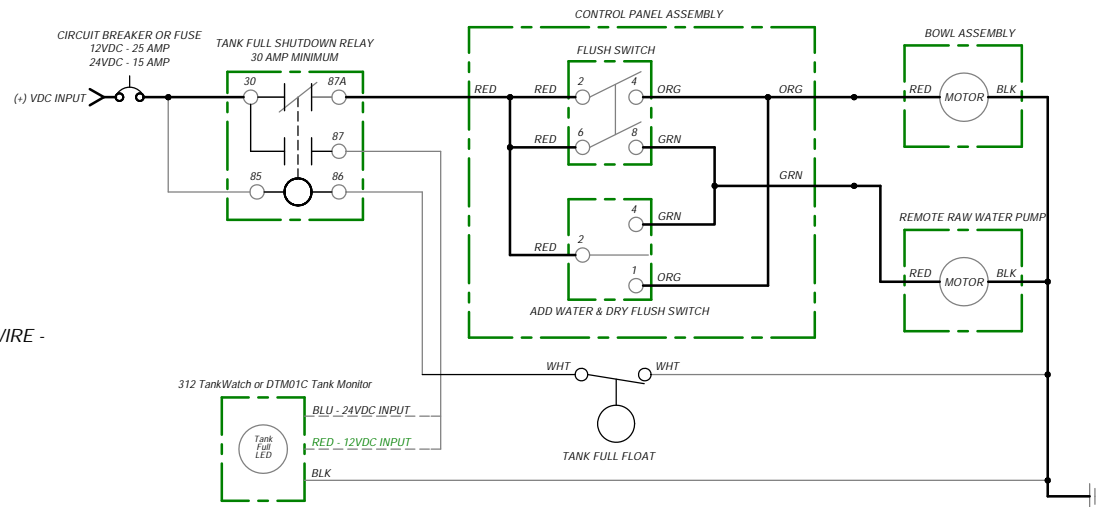

HEAVY LINES REPRESENT 14 GA. OR LARGER STRANDED COPPER WIRE -
SIZE TO BE DETERMINED BASED ON ABYC RECOMMENDATIONS.

ALL OTHER WIRE CAN BE 18 GA. STRANDED COPPER.

NOTE: DEUTSCH/AMP PLUGS AND RECEPTACLES ARE OPTIONAL
ELECTRICAL CONNECTORS ON VARIOUS PRODUCT MODELS.
YOUR INSTALLED MODEL MAY OR MAY NOT HAVE DEUTSCH/AMP
ELECTRICAL CONNECTORS. OEM SUPPLIED WIRING CAN ALSO VARY IN COLOR.

WIRING DIAGRAM DWG REF.:
346612; SHEET 66