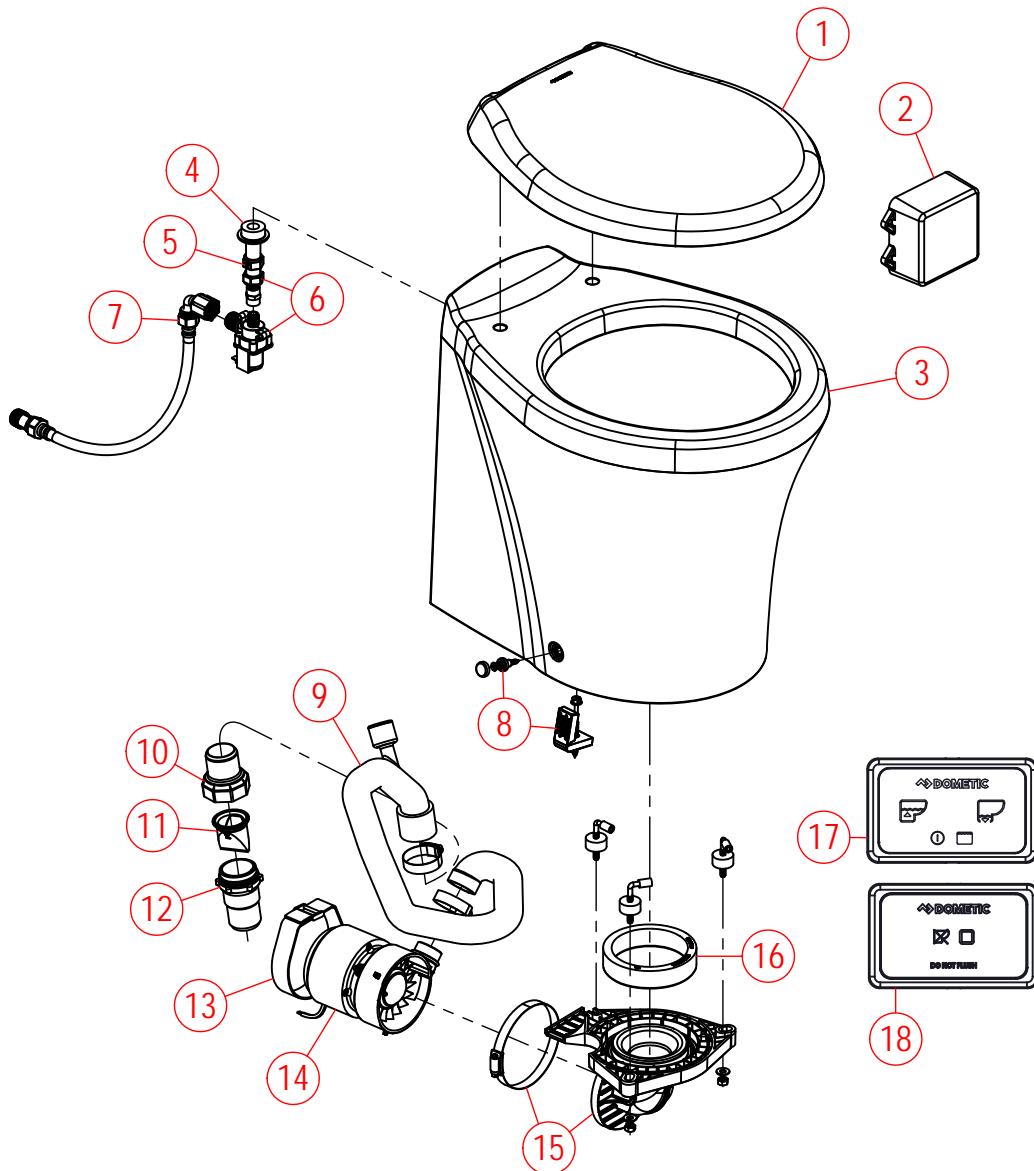

ITEM	PART NO	LEGACY NO & DESCRIPTION
10	385880070	385880070 - DISCHARGE TUBE VALVE ADAPTER
11	385311620	385311620 - 1 1/2" CHECK VALVE KIT
12	385311315	385311315 - 1 1/2" OUTLET FITTING
13	385880083	385880083 - MOTOR/PUMP MOUNTING STRAP
14	385880069	385880069 - MOTOR/MACERATOR ASSY - 24VDC
15	385312138	385312138 - BOWL TRANSITION ADAPTER KIT Includes Bowl Seal & Mounting Hardware
16	385312137	385312137 - BOWL ADAPTER SEAL REPLACEMENT Includes Mounting Hardware
17	9108554489	313600022 - DOMETIC TOUCHPAD FLUSH SWITCH - BLK Includes Connector Cable Kit 385880082
18	9108690905	313712000 - DO NOT FLUSH (DNF) PANEL