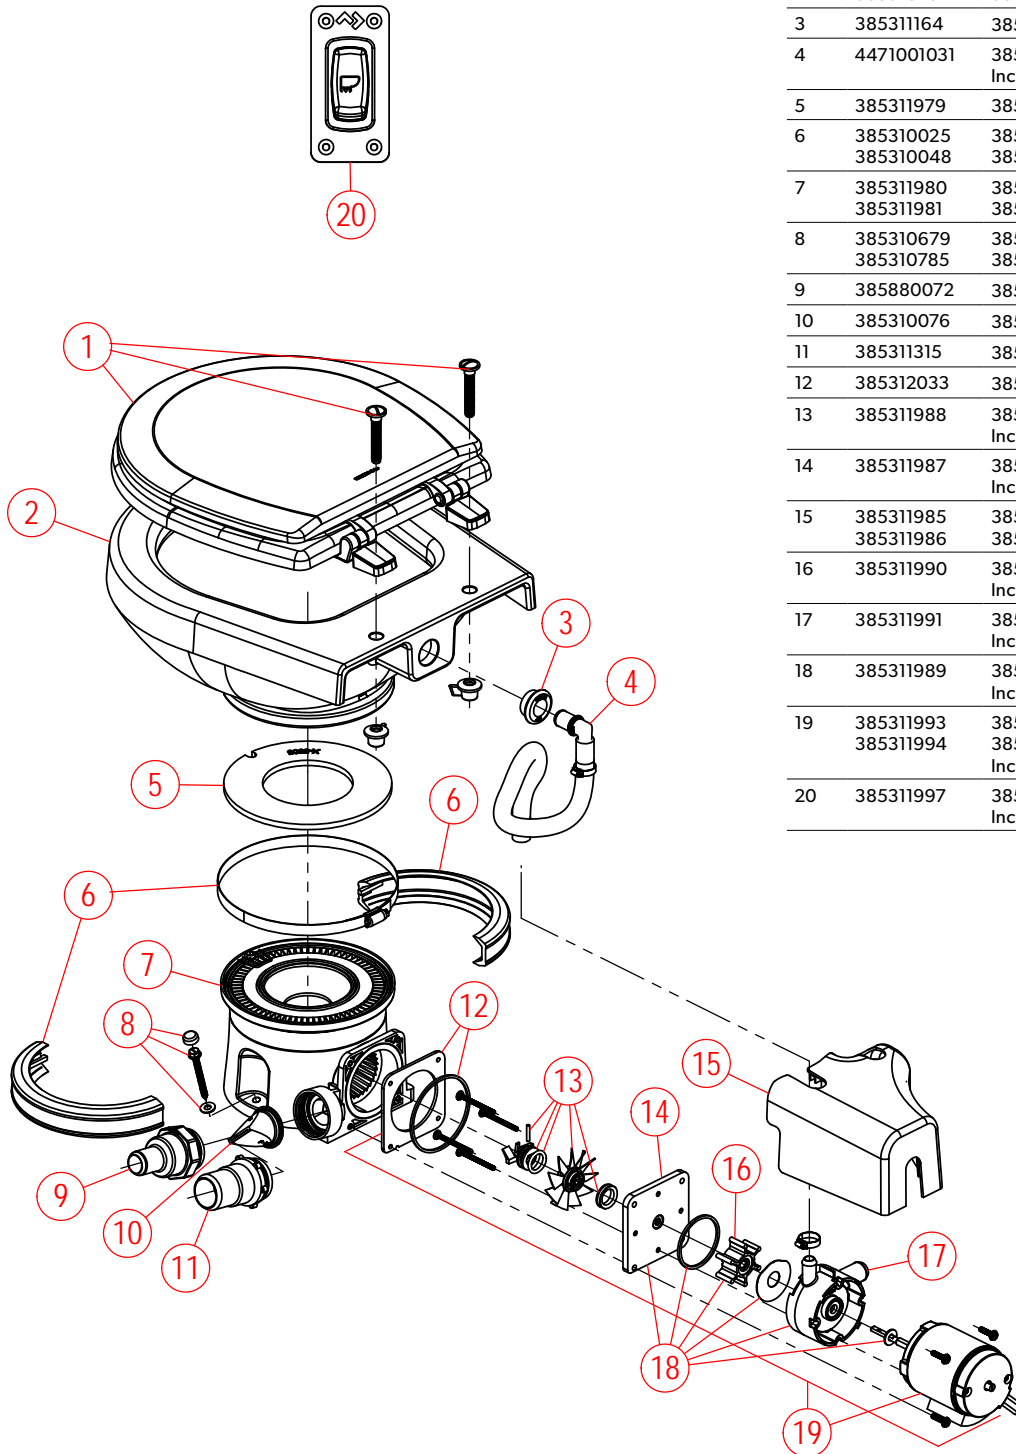

ITEM	PART NO	LEGACY NO & DESCRIPTION
1	385344436	385344436 - SEAT/COVER - WHITE
	385344437	385344437 - SEAT/COVER - BONE Includes Mounting Hardware
2	385310676	385310676 - BOWL KIT - WHITE
	385310781	385310781 - BOWL KIT - BONE
3	385311164	385311164 - 1/2" SEALING GROMMET
4	4471001031	385312022.RPL - BOWL SUPPLY HOSE-RAW WTR Includes Hose, Elbow & Clamps
5	385311979	385311979 - BOWL SEAL
6	385310025	385310025 - BOWL/BASE CLAMP KIT - WHITE
	385310048	385310048 - BOWL/BASE CLAMP KIT - BONE
7	385311980	385311980 - BASE KIT - WHITE
	385311981	385311981 - BASE KIT - BONE
8	385310679	385310679 - MOUNTING HARDWARE - WHITE
	385310785	385310785 - MOUNTING HARDWARE - BONE
9	385880072	385880072 - 1" DISCHARGE FITTING
10	385310076	385310076 - 1 1/2" CHECK VALVE KIT, 2pcs per Kit
11	385311315	385311315 - 1 1/2" OUTLET FITTING
12	385312033	385312033 - FLANGE GASKET REPLACEMENT KIT
13	385311988	385311988 - MACERATOR BLADE REBUILD KIT Includes Mounting Hardware
14	385311987	385311987 - MOTOR MOUNTING PLATE Includes All Pump Seals & Mounting Hardware
15	385311985	385311985 - PUMP/MOTOR COVER - WHITE
	385311986	385311986 - PUMP/MOTOR COVER - BONE
16	385311990	385311990 - WATER PUMP IMPELLER/SEAL REPL Includes All Pump Seals
17	385311991	385311991 - WATER PUMP HOUSING Includes Pump Seals
18	385311989	385311989 - WATER PUMP REBUILD KIT Includes All Mounting Hardware & Pump Seals
19	385311993	385311993 - PUMP/MOTOR 12V REPL-COMLETE
	385311994	385311994 - PUMP/MOTOR 24V REPL-COMLETE Includes Impeller, Seals, Mac. Blade & Mtg Hardware
20	385311997	385311997 - DFS-1F FLUSH SWITCH PANEL Includes Mounting Screws

P/N: 4471012768
REV: 01-03/24