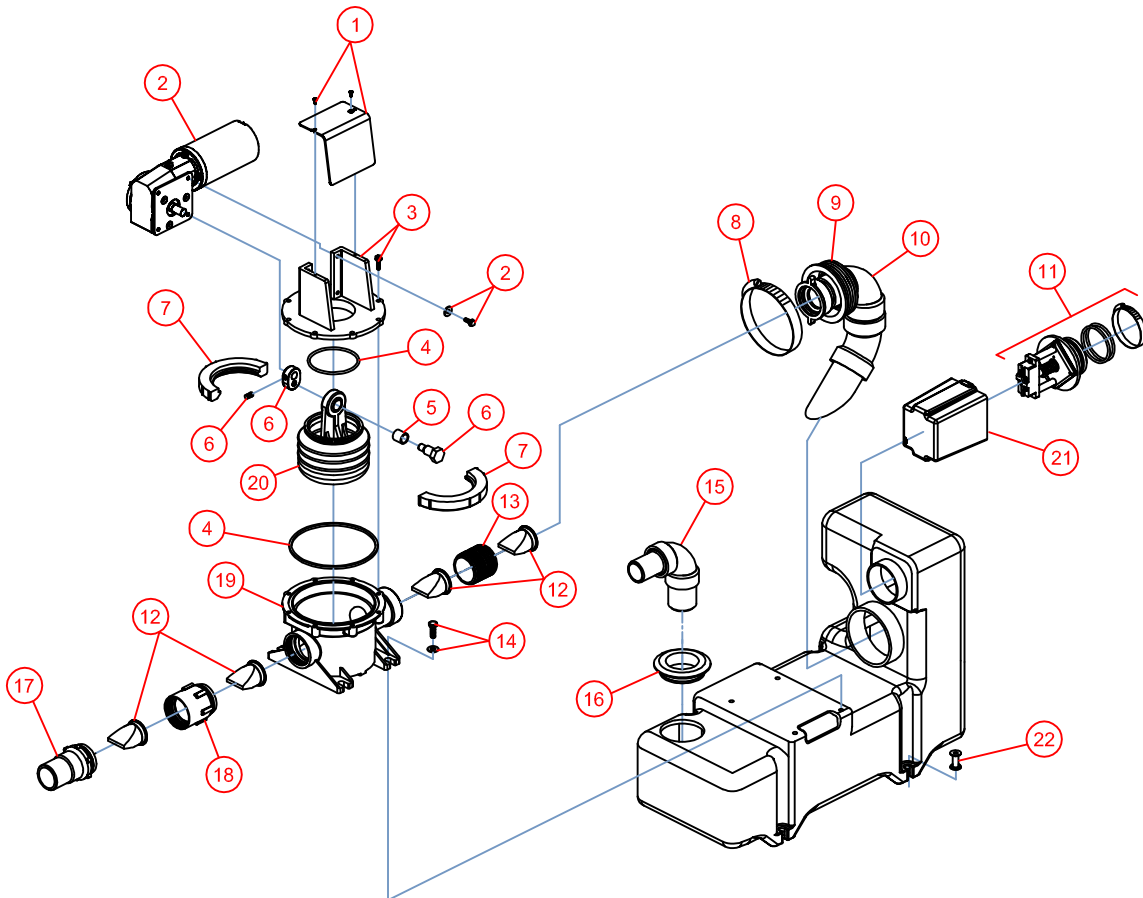

PARTS LIST: VACUUM GENERATOR II 12 & 24VDC SERIES

ITEM	PART NUMBER & DESCRIPTION
1	385311323 - MOTOR COVER KIT Includes Mounting Screws
2	385311065 - 12VDC REPLACEMENT MOTOR 385311066 - 12VDC REPLACEMENT MOTOR Includes Item 6
3	385311324 - PUMP TOP CLOSURE KIT Includes Mounting Screws
4	385310151 - PUMP REPLACEMENT O'RING KIT
5	385310242 - PUMP ECCENTRIC BUSHING KIT
6	385310644 - PUMP ECCENTRIC KIT Includes Item 5
7	385311226 - Pump Bellows Clamp Kit
8	385311846 - HOSE CLAMP -3-3/4" DIA.
9	385311837 - O-RING, 3.000" x 3.250" x .125 Bulk Kit; 10 per package
10	385310539 - VGII DISCHARGE FITTING Includes Item 9
11	385310540 - VGII VACUUM SWITCH KIT Includes O'rings & 2" Mounting Clamp

ITEM	PART NUMBER & DESCRIPTION
12	385310076 - 1 1/2" CHECK VALVE KIT 2pcs per Package
13	385311272 - 1 1/2" CLOSE NIPPLE FITTING
14	385311163 - PUMP MOUNTING HARDWARE
15	385310635 - 1 1/2" INLET ELBOW FITTING Includes Item 16
16	385311111 - 1 1/2" SEALING GROMMET
17	385311315 - 1 1/2" PUMP OUTLET FITTING
18	385311316 - 1 1/2" CHECK VALVE ADAPTER FITTING
19	385311844 - PUMP BODY REPLACEMENT
20	385230980 - BELLOWS ASSEMBLY REPLACEMENT KIT Includes Item 5 & 6
21	385311215 - VACUUM SWITCH COVER (WHITE)
22	385311318 - TANK MOUNTING SPINDLE KIT 4pcs per Package
N/S	385310774 - COMPLETE VGII PUMP KIT - 12VDC 385310775 - COMPLETE VGII PUMP KIT - 24VDC

P/N: 600344995
REV: 02-05/14