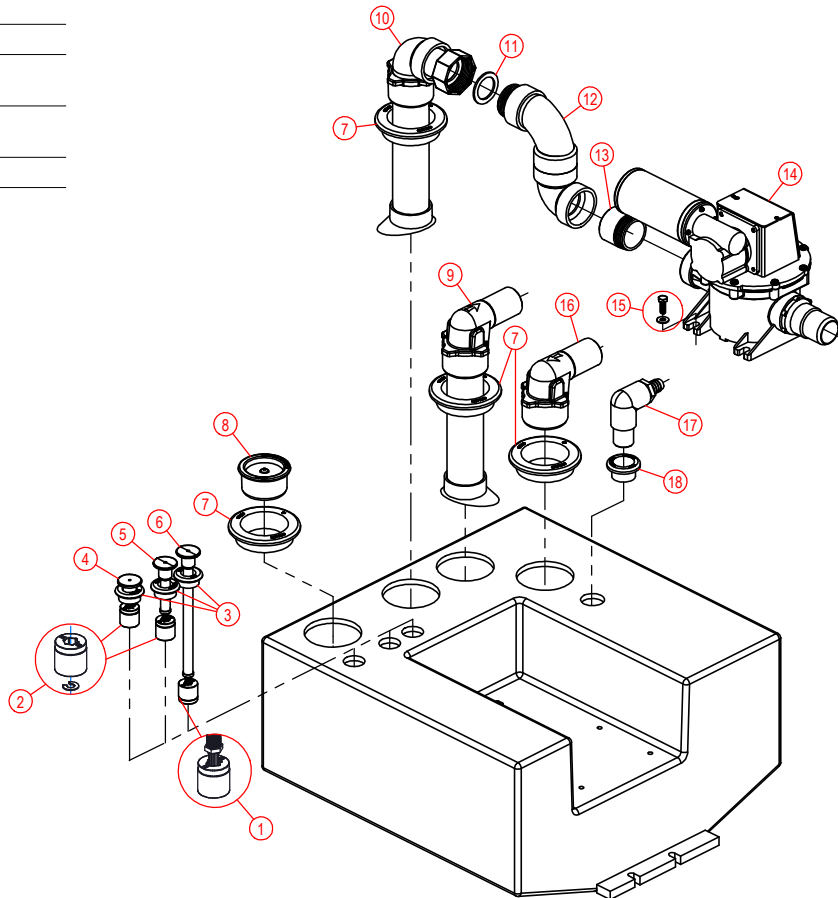

PARTS LIST: 10 GAL HULL HOLDING TANK SYSTEM - 322801002

ITEM	PART NUMBER & DESCRIPTION
1	385230268 - THREADED STEM/FLOAT REPLACEMENT
2	385311103 - TANK LEVEL FLOAT & LOCK RING
3	385311164 - 1/2" SEALING GROMMET
4	313900101 - TANK FULL LEVEL Includes Item 3
5	385311031 - MID TANK LEVEL REPLACEMENT KIT Includes Item 3
6	385311032 - EMPTY TANK LEVEL REPLACEMENT KIT Includes Item 3
7	385311110 - 2" SEALING GROMMET
8	313255247 - TANKSAVER Includes Item 7
9	385311573 - DIPTUBE ASSY w/90° ELBOW Includes Item 7
10	385311575 - DIPTUBE W/90° ELBOW & SLIP NUT Includes Item 7 & 11
11	385311233 - 1 1/2" SLIP SEAL REPLACEMENT
12	385311029 - TRANSITION DISCHARGE FITTING Includes Items 11 & 13
13	385640335 - PUMP ADAPTER FITTING
14	N/A - DISCHARGE PUMP See Discharge Pump Repair Parts List
15	385311163 - PUMP MOUNTING HARDWARE
16	385311608 - 1 1/2" INLET ELBOW FITTING Includes Item 7
17	385311073 - 5/8" VENT ELBOW FITTING Includes Item 18
18	385311112 - 3/4" SEALING GROMMET

P/N: 600347344
REV: 01-02/17