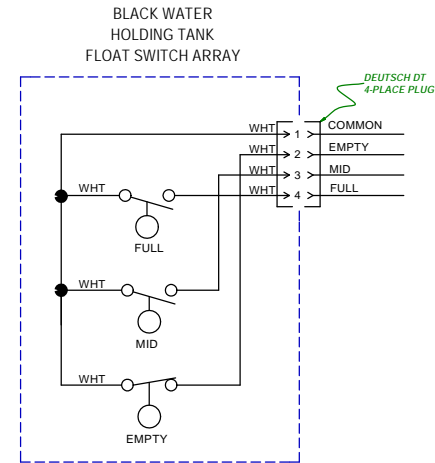

NOTE: ALL ITEMS INSIDE DASHED BLUE BOXES ARE SUPPLIED BY DOMETIC