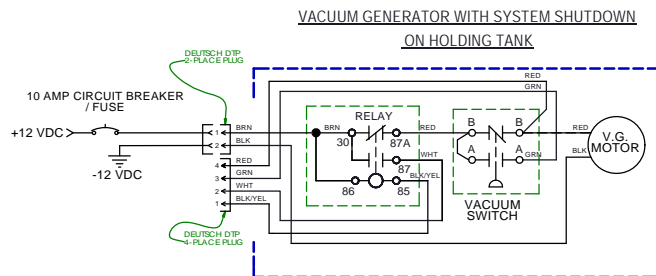

# PARTS LIST: 37G HOLDING TANK - 322503703

**NOTE:** ALL ITEMS INSIDE DASHED BLUE BOXES ARE SUPPLIED BY DOMETIC

NOTE: DEUTSCH/AMP PLUGS AND RECEPTACLES ARE OPTIONAL ELECTRICAL CONNECTORS ON VARIOUS PRODUCT MODELS. YOUR INSTALLED MODEL MAY OR MAY NOT HAVE DEUTSCH/AMP ELECTRICAL CONNECTORS. OEM SUPPLIED WIRING CAN ALSO VARY IN COLOR.