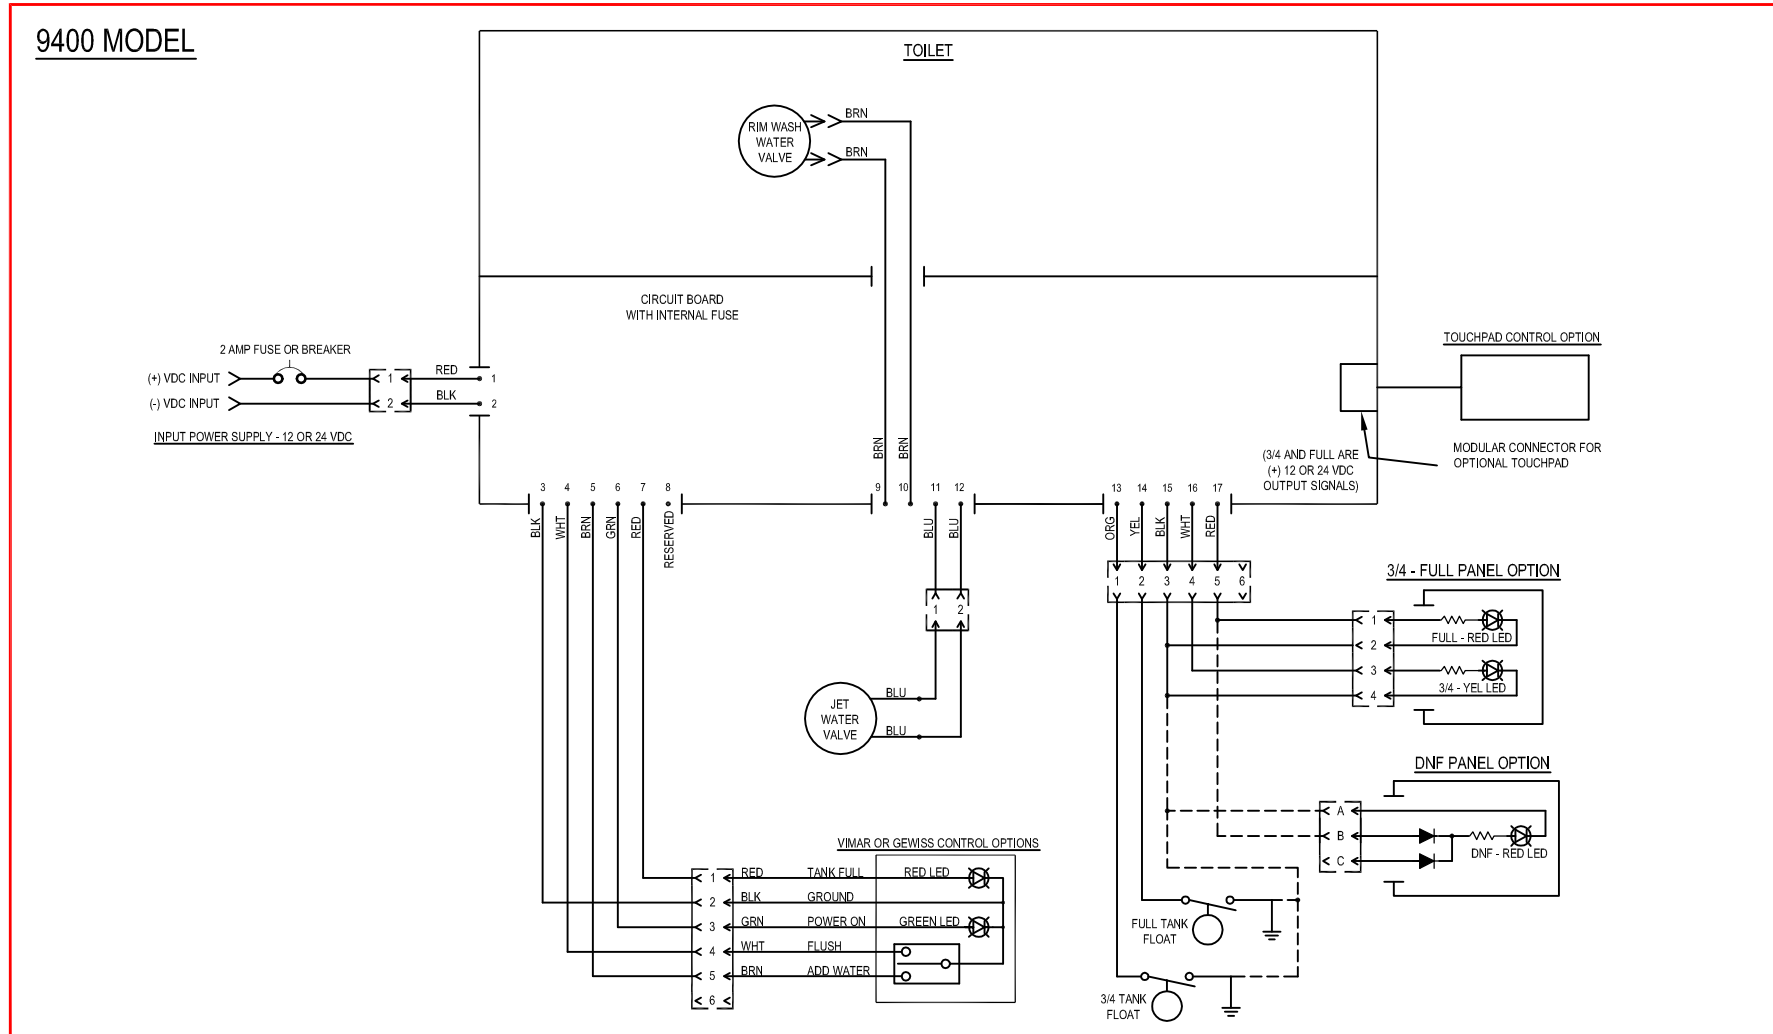

PARTS LIST: 9400 MODEL SERIES (THRU-FLOOR DISCHARGE OPTION)

700340109; SHEET 3

P/N: 600346798
REV: 02-10/14

PARTS LIST: 9400 MODEL SERIES (ABOVE-FLOOR DISCHARGE OPTION)

ITEM	PART NUMBER & DESCRIPTION
1	385311005 - SEAT/COVER - WHITE 385311006 - SEAT/COVER - BONE
2	385311730 - 9300 BOWL KIT - WHITE 385311731 - 9300 BOWL KIT - BONE Includes Item 5
3	385311904 - WATER VALVE KIT - 12VDC 385311905 - WATER VALVE KIT - 24VDC
4	385311910 - WATER JET INLET TUBE KIT
5	385311011 - BASE TO BOWL MOUNTING HARDWARE
6	385311913 - DISCHARGE TUBE-ABOVE FLOOR Includes Item 7
7	385880080 - ANTISIPHON VALVE REPLACEMENT

ITEM	PART NUMBER & DESCRIPTION
8	385311914 - BASE SEAL REPLACEMENT
9	385311018 - WATER SUPPLY HOSE
10	385311022 - BOWL MOUNTING HARDWARE
11	385311915 - COMPONENT MOUNTING STRAP KIT Kit Quantity Is One Set
12	385311918 - VACUUM BREAKER KIT (COMPLETE)
13	385316906 - VACUUM BREAKER KIT Includes Item 19
14	385311164 - 1/2" SEALING GROMMET
15	385311919 - CONTROL MODULE 12/24VDC
16	385311750 - HOLE PLUG - WHITE 385311751 - HOLE PLUG - BONE
17	385311922 - 93/9400 ABOVE FLOOR BASE KIT - 12VDC 385311923 - 93/9400 ABOVE FLOOR BASE KIT - 24VDC Includes Item 3-9
18	385311924 - JET VALVE ASSEMBLY - 12VDC 385311925 - JET VALVE ASSEMBLY - 24VDC
19	313600021 - DOMETIC TOUCHPAD FLUSH SWITCH - WHITE 313600022 - DOMETIC TOUCHPAD FLUSH SWITCH - BLACK
N/S	385311926 - 1 1/2" SWING CHECK VALVE
N/S	385312043 - 1 1/2" SWING CHECK VALVE-UNION