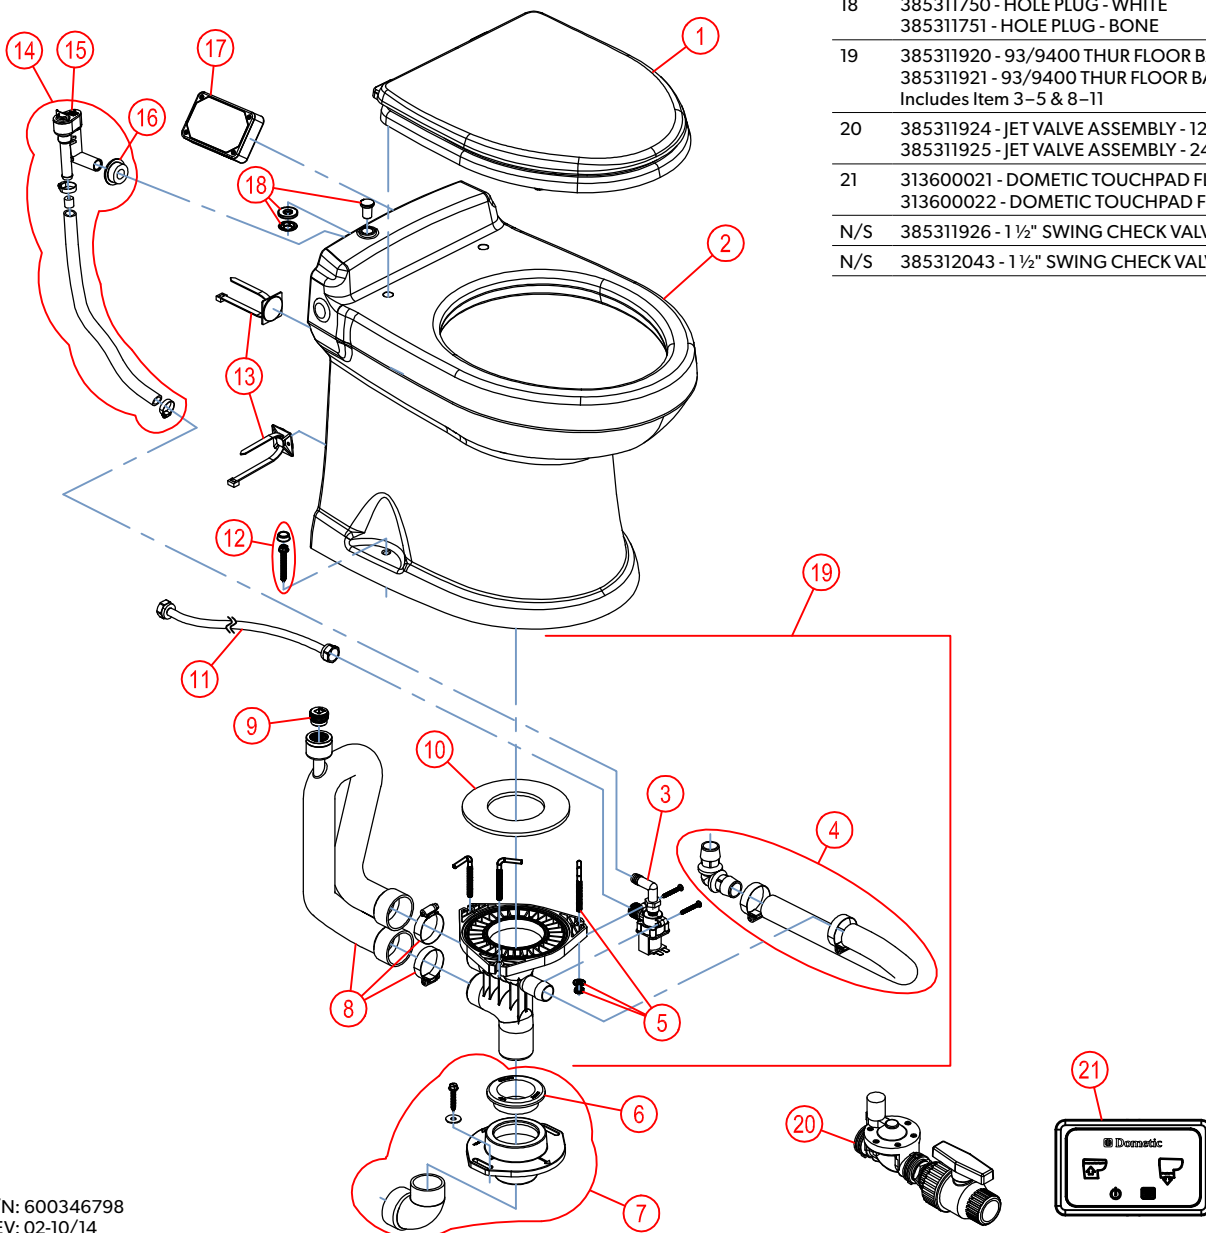

PARTS LIST: 9400 MODEL SERIES (THRU-FLOOR DISCHARGE OPTION)

ITEM	PART NUMBER & DESCRIPTION
1	385311005 - SEAT/COVER - WHITE 385311006 - SEAT/COVER - BONE
2	385311730 - 9300 BOWL KIT - WHITE 385311731 - 9300 BOWL KIT - BONE Includes Item 5
3	385311904 - WATER VALVE KIT - 12VDC 385311905 - WATER VALVE KIT - 24VDC
4	385311910 - WATER JET INLET TUBE KIT
5	385311011 - BASE TO BOWL MOUNTING HARDWARE
6	385311111 - 1 1/2" SEALING GROMMET
7	385311911 - FLOOR FLANGE/MTG ADAPTER KIT Includes Item 6

ITEM	PART NUMBER & DESCRIPTION
8	385311912 - DISCHARGE TUBE-THRU FLOOR Includes Item 9
9	385880080 - ANTISIPHON VALVE REPLACEMENT
10	385311914 - BASE SEAL REPLACEMENT
11	385311018 - WATER SUPPLY HOSE
12	385311022 - BOWL MOUNTING HARDWARE
13	385311915 - COMPONENT MOUNTING STRAP KIT Kit Quantity Is One Set
14	385311918 - VACUUM BREAKER KIT (COMPLETE)
15	385316906 - VACUUM BREAKER KIT Includes Item 19
16	385311164 - 1/2" SEALING GROMMET
17	385311919 - CONTROL MODULE 12/24VDC
18	385311750 - HOLE PLUG - WHITE 385311751 - HOLE PLUG - BONE
19	385311920 - 93/9400 THUR FLOOR BASE KIT - 12VDC 385311921 - 93/9400 THUR FLOOR BASE KIT - 24VDC Includes Item 3-5 & 8-11
20	385311924 - JET VALVE ASSEMBLY - 12VDC 385311925 - JET VALVE ASSEMBLY - 24VDC
21	313600021 - DOMETIC TOUCHPAD FLUSH SWITCH - WHITE 313600022 - DOMETIC TOUCHPAD FLUSH SWITCH - BLACK
N/S	385311926 - 1 1/2" SWING CHECK VALVE
N/S	385312043 - 1 1/2" SWING CHECK VALVE-UNION

P/N: 600346798
REV: 02-10/14