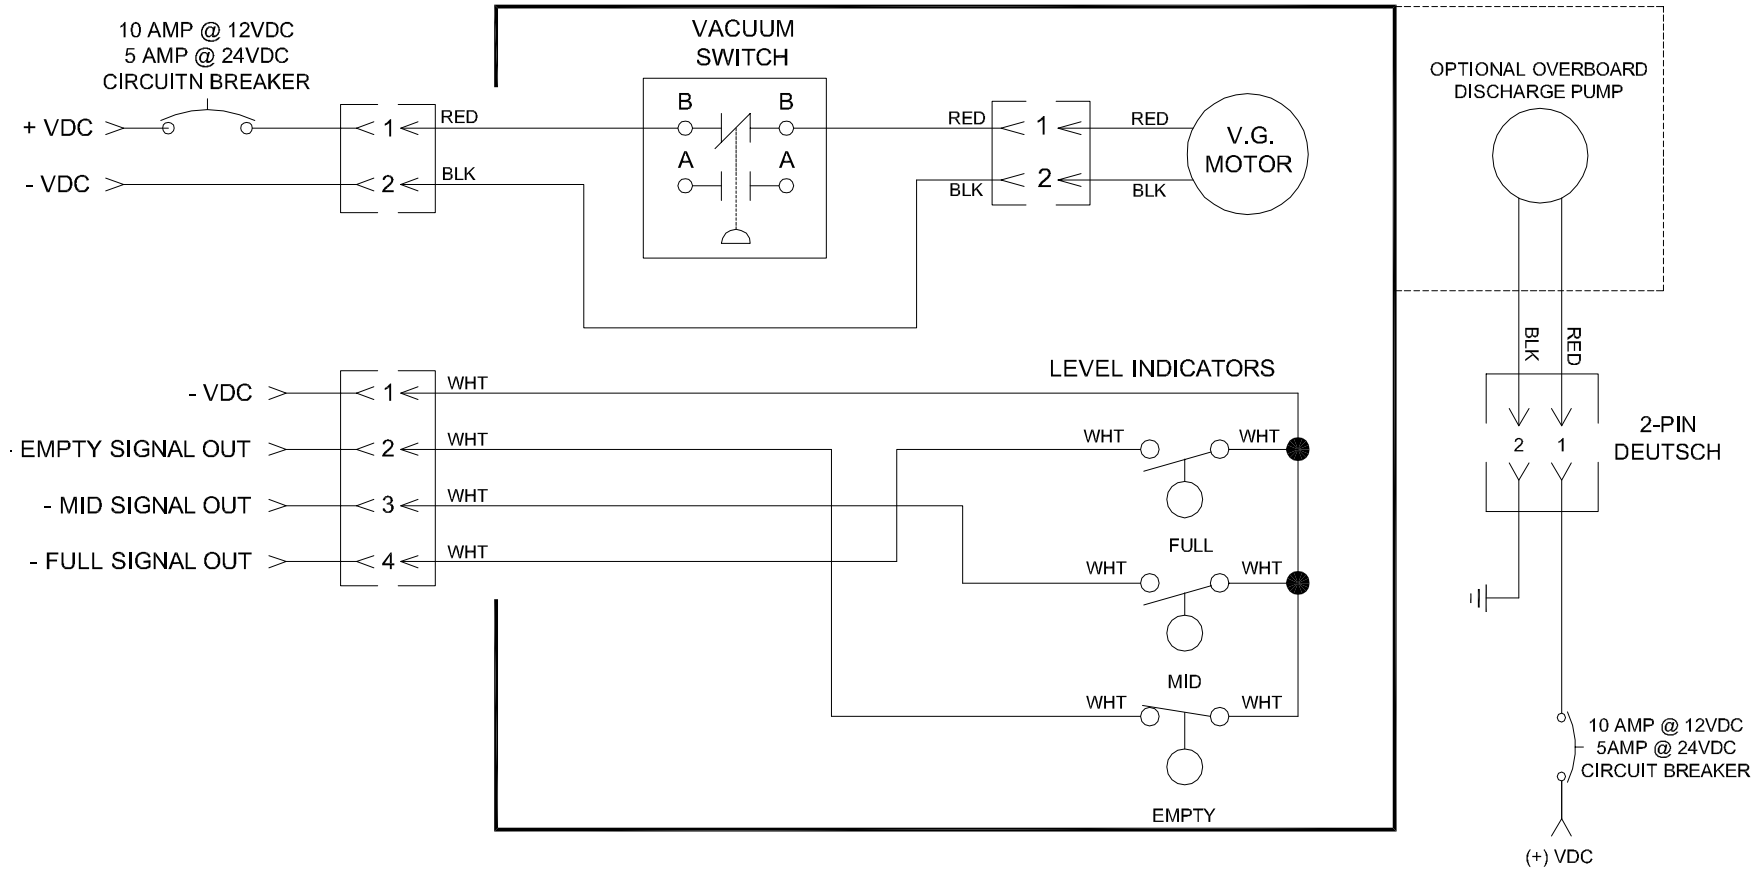

PARTS LIST: 10 HOLDING TANK SYSTEM - 322001004

WIRING DIAGRAM DWG REF.:
346612; SHEET 01; REV. 'C'

P/N: 600345678
REV: 04/11

PARTS LIST: 10G HOLDING TANK SYSTEM - 322001006

ITEM	PART NUMBER & DESCRIPTION
1	385311110 - 2" SEALING GROMMET
2	385311573 - DIPTUBE ASSY w/90° ELBOW Includes Item 1
3	385230268 - THREADED STEM/FLOAT REPLACEMENT
4	385312117 - TANK FULL LEVEL Includes Item 3 & 5
5	385311164 - ½" SEALING GROMMET
6	385311770 - VENT ELBOW FITTING Includes Item 3
7	313255247 - TANKSAVER Includes Item 1
8	385311111 - 1 ½" SEALING GROMMET
9	385310787 - OFFSET STRAIGHT INLET FITTING Includes Item 8
10	385311342 - 1 ½" 180° INLET FITTING Includes Item 8
11	385310772 - ELBOW ASSY w/SLIP NUT Includes Items 7 & 10
12	385311233 - 1 ½" SLIP SEAL REPLACEMENT
13	385311163 - PUMP MOUNTING HARDWARE
14	385311162 - VG MOUNTING HARDWARE
15	N/A - LOW-PROFILE VACUUM GENERATOR See LPVG parts list