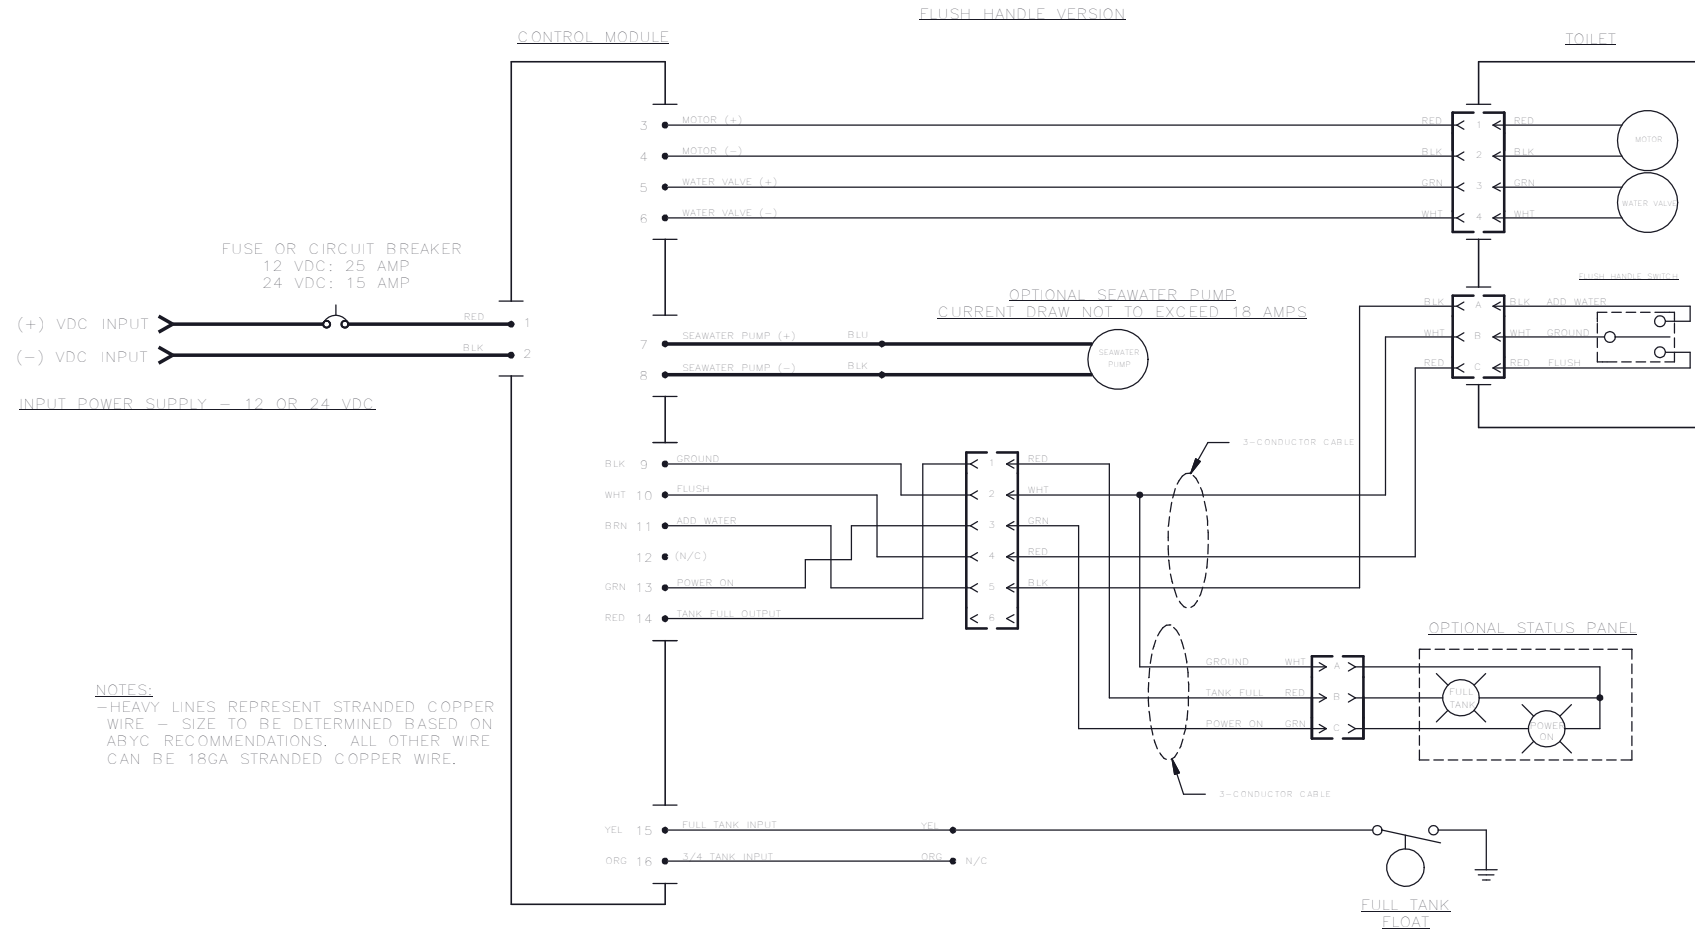

PARTS LIST: 8700 MODEL - 304874001

P/N: 600346991
REV: 01-05/13

WIRING DIAGRAM DWG REF.:
345860; SHEET 3

PARTS LIST: 8700 TALL SERIES W/ FLUSH HANDLE VERSION

ITEM PART NUMBER & DESCRIPTION

1	385311005 - SEAT/COVER WOOD - WHITE 385311006 - SEAT/COVER WOOD - BONE 385311597 - SEAT/COVER WOOD - EBONY
2	385312023 - 8700 BOTTOM DISCHARGE BOWL KIT-WHITE 385312024 - 8700 BOTTOM DISCHARGE BOWL KIT-BONE 385312025 - 8700 BOTTOM DISCHARGE BOWL KIT-EBONY
3	385311703 - FLUSH HANDLE SWITCH w/WIRING HARNESS
4	385311704 - FLUSH HANDLE ASSEMBLY, Includes Item 3
5	385310962 - FLUSH HANDLE KIT - CHROME 385310963 - FLUSH HANDLE KIT - GOLD 385311141 - FLUSH HANDLE KIT - NICKLE
6	385311164 - 1/2" SEALING GROMMET
7	385316906 - VACUUM BREAKER KIT, Includes Item 6
8	385345377 - BOWL WATER SUPPLY HOSE, Includes Hose Clamps
9	385311547 - WATER SUPPLY HOSE REPLACEMENT
10	385311545 - WATER VALVE KIT - 12VDC 385311546 - WATER VALVE KIT - 24VDC

ITEM PART NUMBER & DESCRIPTION

11	385311705 - WATER VALVE MOUNTING BREAKER KIT
12	385311022 - BOWL MOUNTING HARDWARE
13	385311778 - DISCHARGE TUBE KIT, Includes Anti-Siphon Valve
14	385880070 - DISCHARGE TUBE VALVE ADAPTER
15	385311620 - 1 1/2" CHECK VALVE
16	385311315 - 1 1/2" VALVE ADAPTER
17	385880071 - 1 1/2" VALVE ADAPTER ELBOW
18	385880072 - 1" VALVE ADAPTER
19	385880067 - BOWL OUTLET ELBOW
20	385880068 - MOTOR/MACERATOR ASSY - 12VDC 385880069 - MOTOR/MACERATOR ASSY - 24VDC
21	385311779 - MACERATOR PUMP MOUNTING STRAP
22	385880085 - CONTROL MODULE 12/24VDC (DBL)
23*	313722000 - DOMETIC MASTERFLUSH STATUS PNL-BLK
N/S	385311781 - FLUSH SWITCH WIRE HARNESS-8700 SERIES

*Optional Accessories Sold Separately & Not Included Or Provided With Every Model