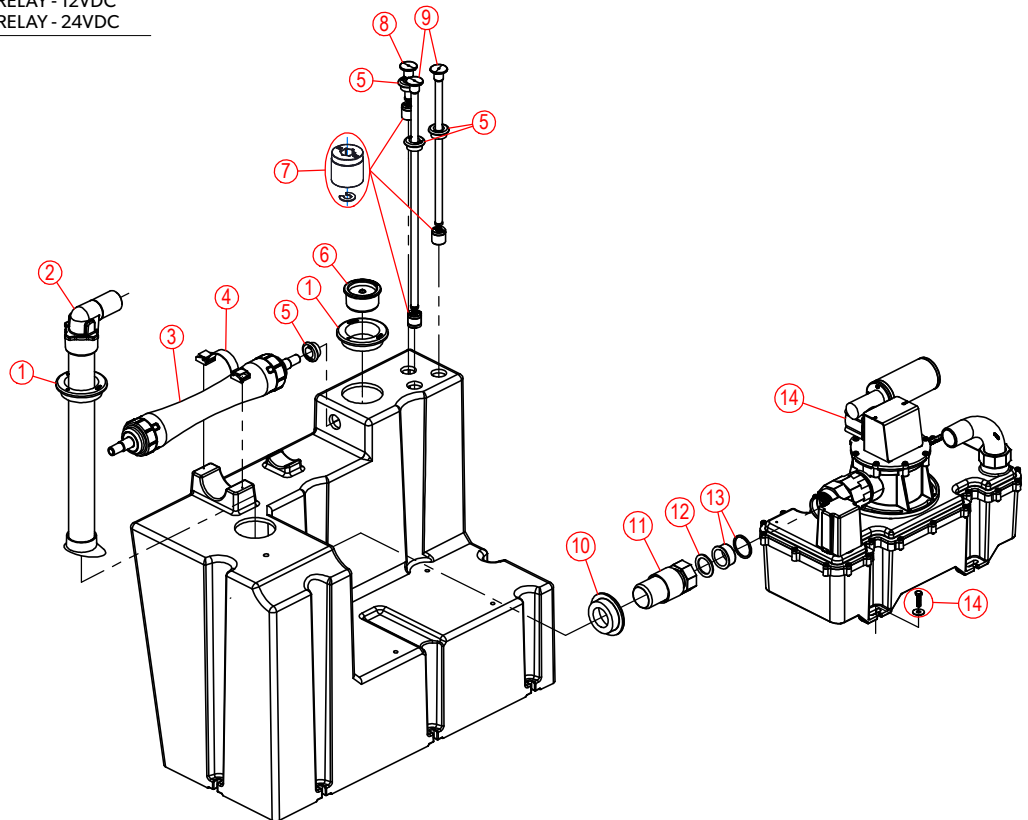

PARTS LIST: 18 GALLON HOLDING TANK SYSTEM - 322711812, 322011824

ITEM	PART NUMBER & DESCRIPTION
1	385311110 - 2" SEALING GROMMET
2	385311573 - DIPTUBE ASSY w/90° ELBOW Includes Item 1
3	309311002 - VENT FILTER REPLACEMENT CARTRIDGE Order Kit 385312060 for Replacement Fittings.B7
4	385310673 - VENT FILTER MOUNTING KIT
5	385311164 - ½" SEALING GROMMET
6	313255247 - TANKSAVER Includes Item 1
7	385311103 - TANK LEVEL FLOAT & LOCK RING
8	385311253 - ADJUSTABLE TANK LEVEL 12" Includes Item 5
9	385311254 - TANK LEVEL ADJUSTABLE 24" Includes Item 5
10	385311111 - 1 ½" SEALING GROMMET
11	385312035 - VG4 HOLDING TANK INLET FITTING Includes Item 9 & 11
12	385311233 - 1 ½" SLIP SEAL REPLACEMENT
13	385311237 - SLIP SEAL ADAPTER FITTING
14	N/A - VACUUM GENERATOR 4 See VG4 Parts List
15	385311275 - VG4 MOUNTING HARDWARE
16	313604402 - DTM04 w/SHUTDOWN RELAY - 12VDC 313604403 - DTM04 w/SHUTDOWN RELAY - 24VDC

P/N: 600346664
REV: 02-07/15