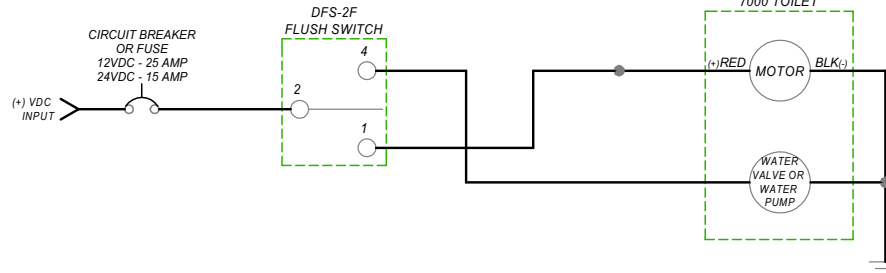

PARTS LIST: ORBIT 7120 STANDARD VERSION

7000 INT'L SERIES FRESH WATER WIRING DIAGRAM - WITHOUT TANK FULL RELAY