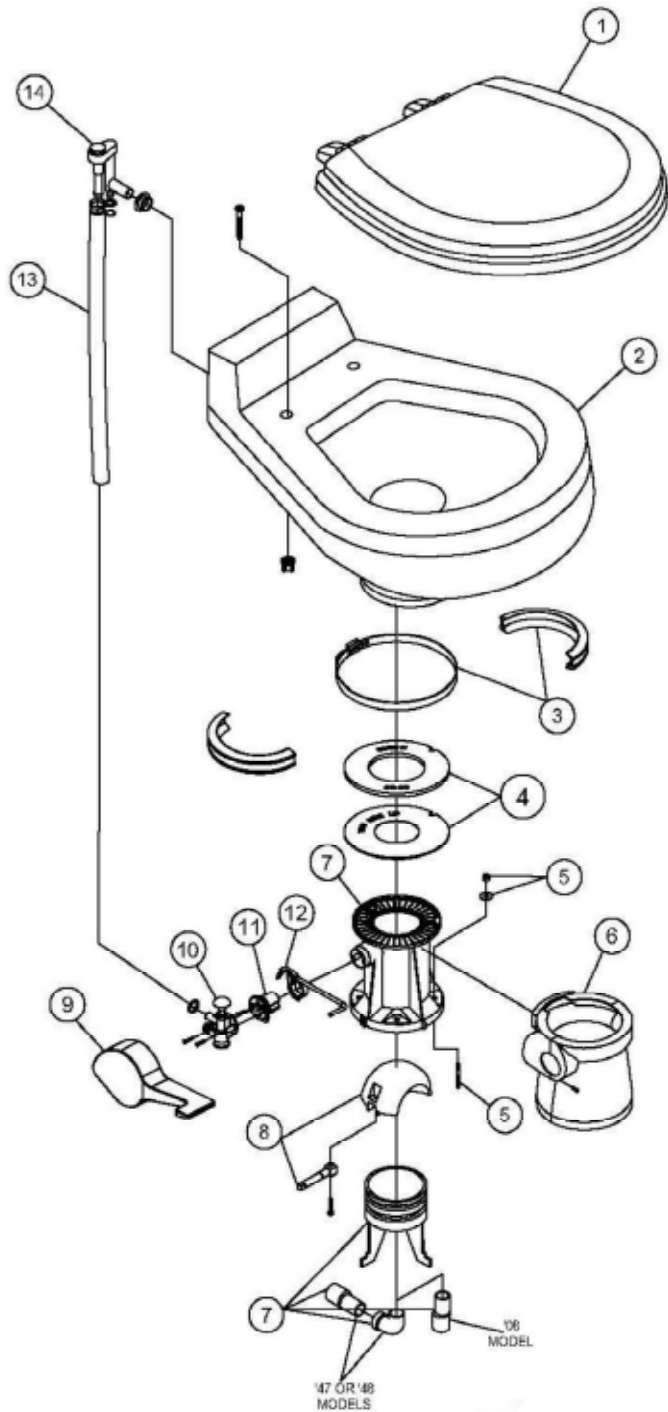

PARTS LIST: 808, 847, 848

ITEM	PART NUMBER & DESCRIPTION
1	385344436 - SEAT ASSEMBLY, WHITE 385344437 - SEAT ASSEMBLY, BONE
2	385310032 - CERAMIC BOWL KIT, WHITE 385310033 - CERAMIC BOWL KIT, BONE
3	385310048 - BAND & HALF CLAMP KIT - BONE 385310025 - BAND & HALF CLAMP KIT - WHITE
4	385311462 - KIT, BASE SEAL/2 SEALS
5	385316323 - MOUNTING HARDWARE
6	385310111 - PEDESTAL COVER KIT - WHITE '08 MODEL 385310112 - PEDESTAL COVER KIT - BONE '08 MODEL 385310674 - PEDESTAL COVER KIT - WHITE '47 MODEL 385310613 - PEDESTAL COVER KIT - BONE '47 MODEL 385310136 - PEDESTAL COVER KIT - WHITE '48 MODEL 385310137 - PEDESTAL COVER KIT - BONE '48 MODEL
7	385310126 - BASE KIT - WHITE '08 MODEL 385310127 - BASE KIT - BONE '08 MODEL 385310665 - BASE KIT - WHITE '47 MODEL 385310614 - BASE KIT - BONE '47 MODEL 385310129 - BASE KIT - WHITE '48 MODEL 385310130 - BASE KIT - BONE '48 MODEL Includes Items 3-12
8	385318162 - KIT, BALL, SHAFT & CART Includes Item 11
9	385310114 - PEDAL COVER - WHITE 385310115 - PEDAL COVER - BONE
10	385314349 - WATER VALVE, KIT
11	385236096 - SPRING CARTRIDGE, KIT
12	385310578 - PEDAL, CARTRIDGE, KIT Includes Item 11
13	385340177 - HOSE, SUPPLY - BONE 385345377 - HOSE, SUPPLY - WHITE
14	385316906 - VACUUM BREAKER, KIT
N/S	385318741 - KIT, FUNNEL '08

TOILET MODEL	DISCHARGE LOCATION
808	THROUGH THE FLOOR
847	OPPOSITE PEDAL
848	REAR OF TOILET

P/N: 600344138
REV: 06/09