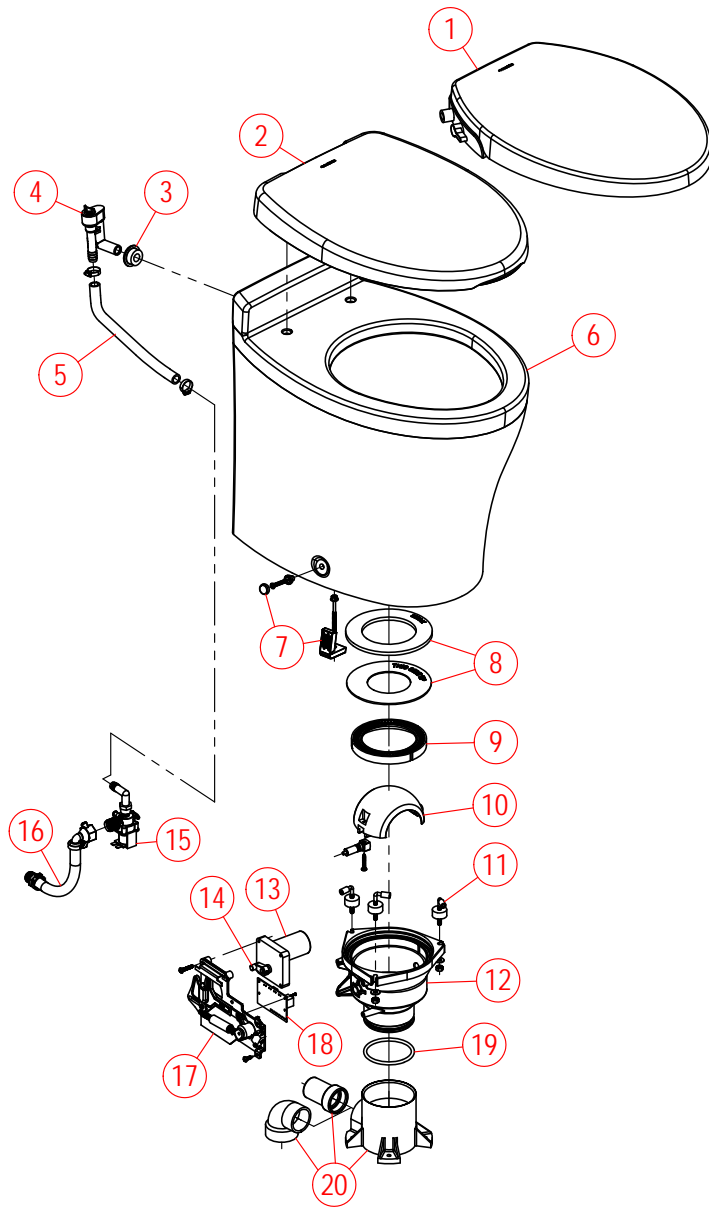

# PARTS LIST: VACUFLUSH 4548

ITEM	PART NO	LEGACY NO & DESCRIPTION
1	385312156	385312156 - MODERNO BIDET SEAT-WHT Includes Mounting Hardware
2	9610000181	385312152.RPL - MODERNO SOFT CLOSE SEAT-WHT Includes Mounting Hardware
3	385311164	385311164 - 1/2" SEALING GROMMET
4	385310807	385310807 - VACUUM BREAKER KIT Includes Sealing Grommet & Hose
5	385311869	385311869 - BOWL SUPPLY HOSE Includes Hose Clamps
6	4471004753	385312154.RPL - MODERNO SERIES BOWL KIT-WHT
7	385311463	385311463 - BOWL MOUNTING HARDWARE KIT
8	385311009	385311009 - FLUSH BALL SEAL REP'L KIT Includes Mounting Hardware
9	385311292	385311292 - BASE FLUSH BALL RING KIT
10	385310969	385310969 - FLUSH BALL/SHAFT REP'L KIT
11	385311011	385311011 - BASE TO BOWL MTG HARDWARE
12	385311754 385311755	385311754 - '48 PLUG-IN BASE KIT w/VAC BRK'R-12V 385311755 - '48 PLUG-IN BASE KIT w/VAC BRK'R-24V Excludes Seat, Ceramic Bowl & Funnel Kit
13	385311300 385311390	385311300 - MOTOR REP'L KIT - 12VDC 385311390 - MOTOR REP'L KIT - 24VDC Includes Flush Cam
14	385311299	385311299 - MOTOR DRIVE ARM REP'L KIT
15	385311545 385311546	385311545 - WATER VALVE KIT - 12VDC 385311546 - WATER VALVE KIT - 24VDC
16	4471010089	385312198 - TOILET WTR SUP'Y HOSE
17	385311394	385311394 - VF FLUSH LINKAGE KIT-COMplete
18	385311690	385311690 - 12VDC & 24VDC CONTROL MODULE
19	385311294	385311294 - BASE O'RING REP'L KIT
20	385311056	385311056 - DISCHARGE ADAPTER KIT Includes Mounting Hardware