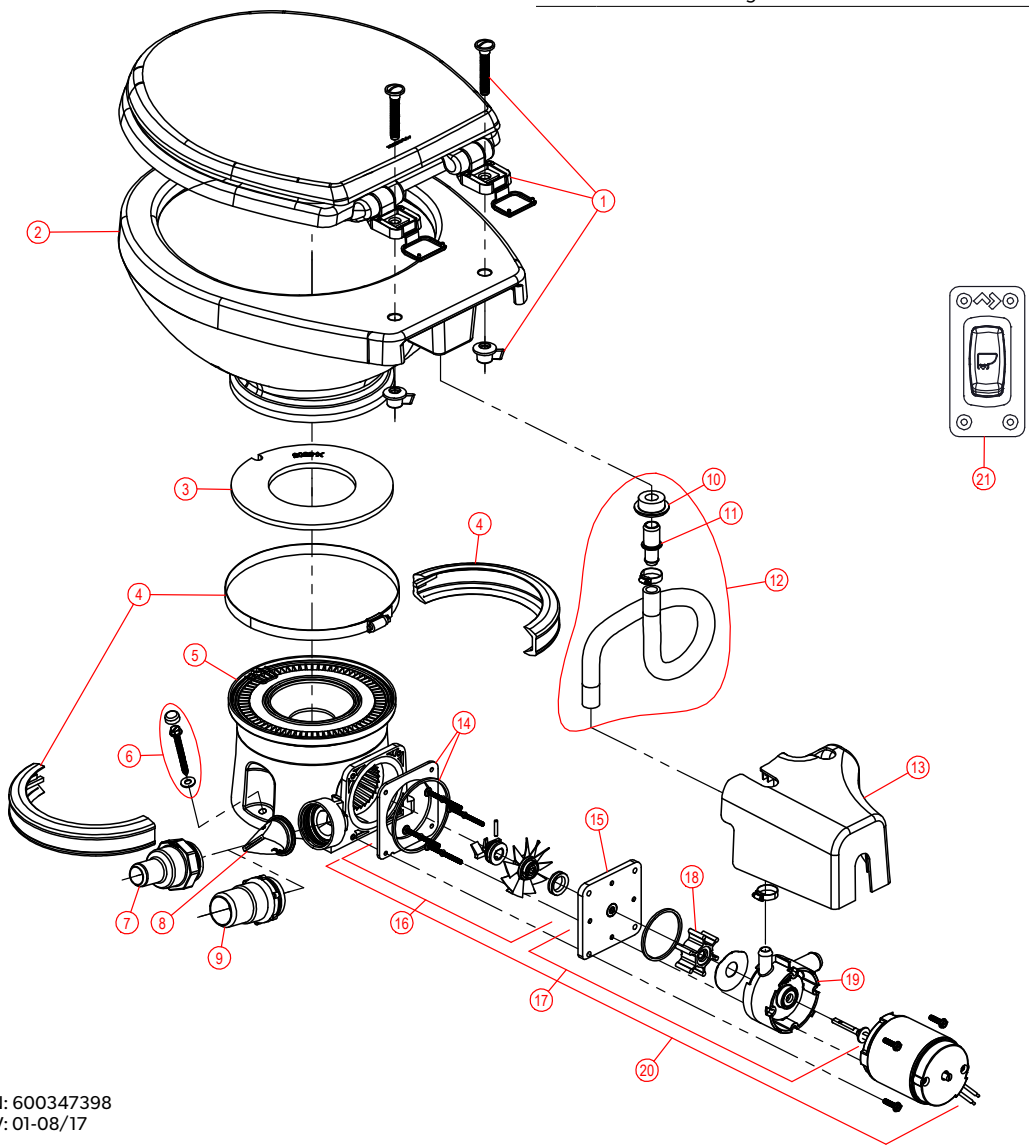

ITEM	PART NUMBER & DESCRIPTION
11	385311982 - BOWL SUPPLY HOSE ADAPTER, Includes Item 10
12	385311983 - BOWL SUPPLY HOSE KIT - RAW WATER Includes Items 10, 11 & Clamps
13	385311985 - 7000 SERIES PUMP/MOTOR COVER - WHITE 385311986 - 7000 SERIES PUMP/MOTOR COVER - BONE
14	385312033 - FLANGE GASKET REPLACEMENT KIT
15	385311987 - MOTOR MOUNTING PLATE Includes All Pump Seals & Mounting Hardware
16	385311988 - MACERATOR BLADE REBUILD KIT Includes Mounting Hardware
17	385311989 - WATER PUMP REBUILD KIT Includes All Mounting Hardware & Pump Seals
18	385311990 - WATER PUMP IMPELLER REPLACEMENT Includes All Pump Seals
19	385311991 - WATER PUMP HOUSING, Includes Pump Seals
20	385311993 - PUMP/MOTOR 12V REPLACEMENT-COMplete 385311994 - PUMP/MOTOR 24V REPLACEMENT-COMplete Includes Items 14-17 & Clamps
21	385311997 - DFS-1F FLUSH SWITCH PANEL Includes Mounting Screws

P/N: 600347398
REV: 01-08/17