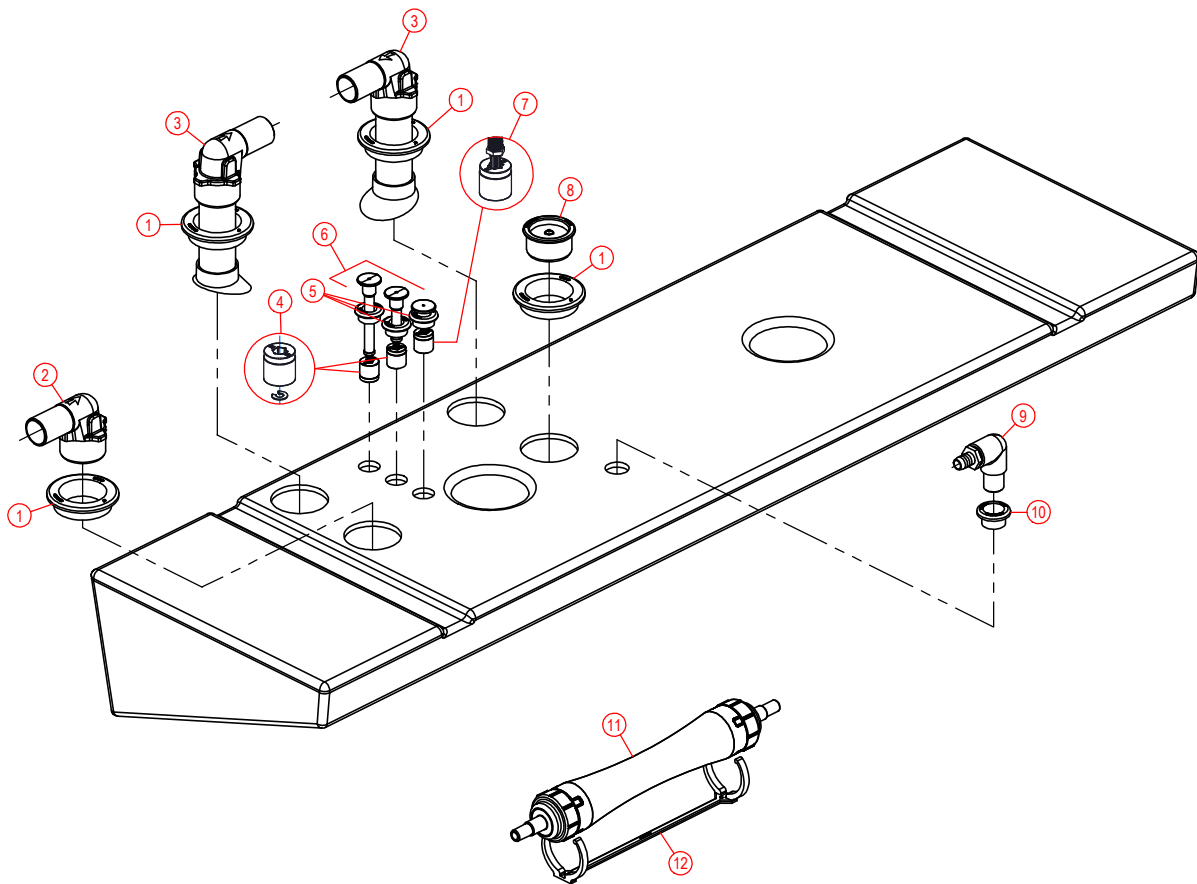

PARTS LIST: 21 GAL HOLDING TANK - 322502103

ITEM	PART NUMBER & DESCRIPTION
1	385311110 - 2" SEALING GROMMET
2	385311608 - 1 1/2" INLET ELBOW FITTING Includes Item 1
3	385311573 - DIPTUBE ASSY w/90° ELBOW Includes Item 1
4	385311103 - TANK LEVEL FLOAT & LOCK RING
5	385311164 - 1/2" SEALING GROMMET
6	385312093 - TANK LEVELS w/DT CONNECTOR Includes Item 5
7	385230268 - THREADED STEM/FLOAT REPLACEMENT
8	313255247 - TANKSAVER Includes Item 1
9	385311073 - 5/8" VENT ELBOW FITTING Includes Item 10
10	385311112 - 3/4" SEALING GROMMET
11	309311002 - VENT FILTER REPLACEMENT CARTRIDGE Order Kit 385312060 for Replacement Fittings
12	385311106 - VENT FILTER MOUNTING BRACKET Includes Mounting Hardware

P/N: 600347430
REV: 01-12/17