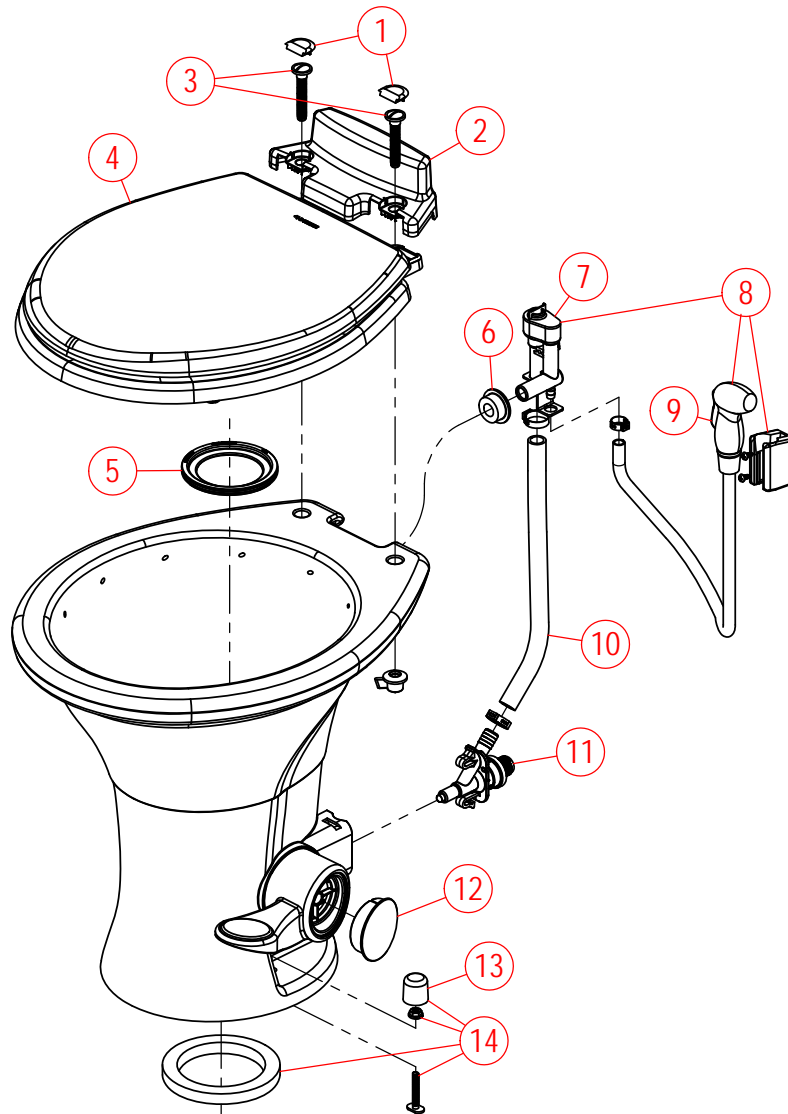

ITEM	PART NO	LEGACY NO & DESCRIPTION
1	4471012033 4471012034	385312210 - SEAT BOLT CAP-WHT 385312211 - SEAT BOLT CAP-BONE
2	385312110 385312111	385312110 - VACUUM BREAKER COVER - WHITE 385312111 - VACUUM BREAKER COVER - BONE Includes Bolt Caps & Seat Bolts
3	385311861	385311861 - SEAT/COVER MOUNTING HARDWARE
4	385312075 385312076	385312075 - SLOW-CLOSE SEAT/CVR REP'L-WHITE 385312076 - SLOW-CLOSE SEAT/CVR REP'L-BONE Includes Mtg Hardware & Bolt Covers
5	385311658	385311658 - FLUSH BALL SEAL
6	385311164	385311164 - 1/2" SEALING GROMMET
7	385230335	385230335 - VACUUM BREAKER KIT (For Sprayer Option) Includes Sealing Grommet

ITEM	PART NO	LEGACY NO & DESCRIPTION
8*	385319054	385319054 - HAND SPRAY KIT w/VAC BREAKER-WHITE Includes Items Grommet, Vac Breaker & Sprayer Brkt
9*	385311124	385311124 - HAND SPRAYER - WHITE Includes Mounting Bracket
10	385311937	385311937 - BOWL SUPPLY HOSE Includes Hose Clamps
11	385311641	385311641 - WATER VALVE KIT
12	385311656 385311657	385311656 - PEDAL COVER - WHITE 385311657 - PEDAL COVER - BONE
13	385311654 385311655	385311654 - FLOOR BOLT CAP - WHITE 385311655 - FLOOR BOLT CAP - BONE
14	385311652 385311653	385311652 - MTG HARDWARE & FLOOR SEAL-WHITE 385311653 - MTG HARDWARE & FLOOR SEAL-BONE Includes Floor Bolt Covers

* Optional Accessories; Not Provided With Every Model

P/N: XXX
REV: XXX