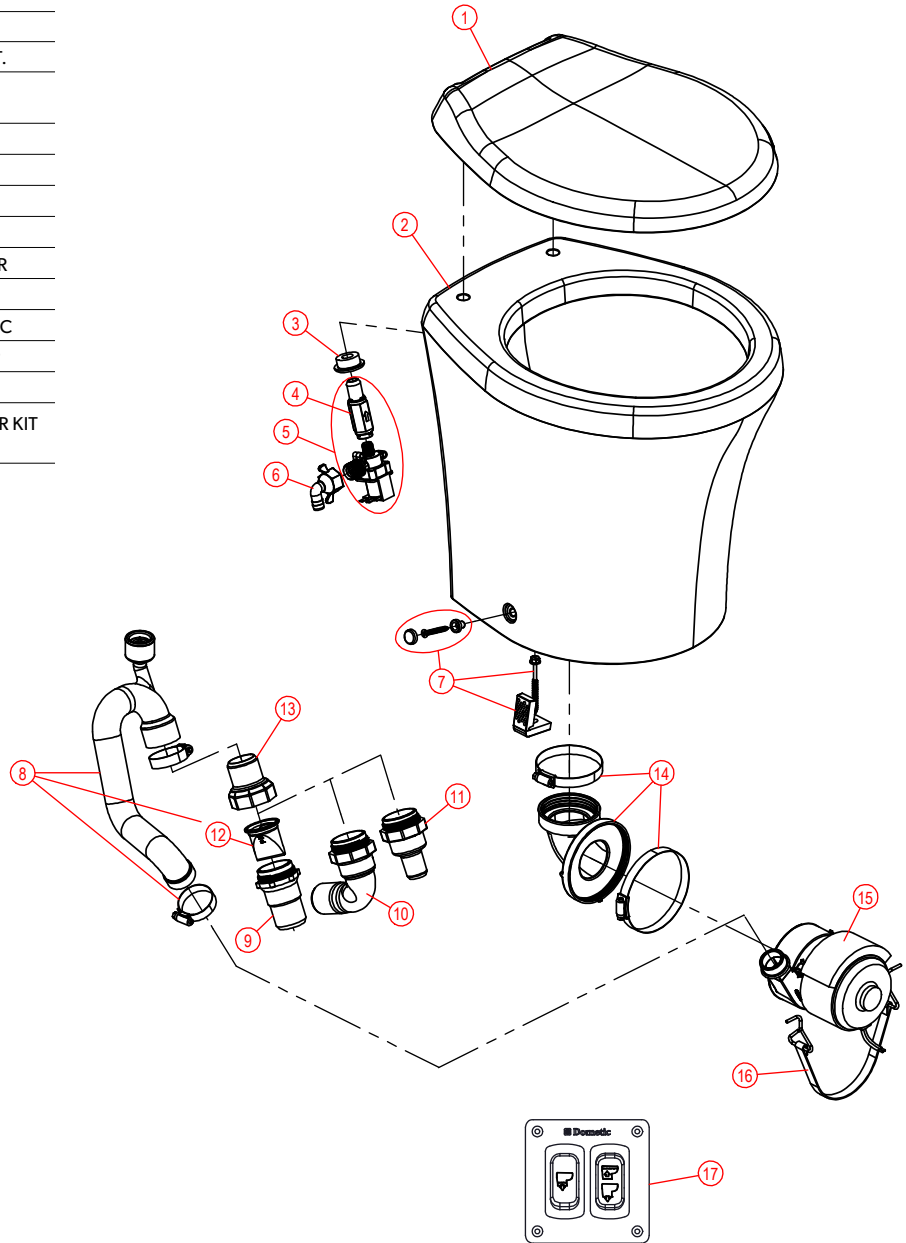

PARTS LIST: 8140 TALL SERIES - 304814001

ITEM PART NUMBER & DESCRIPTION

1	385311618 - SEAT/COVER SLOW-CLOSE WHITE
2	385880078 - 81/8900 TALL BOWL KIT - WHITE
3	385311164 - 1/2" SEALING GROMMET
4	385880073 - CHECK VALVE REPLACEMENT
5	385880074 - WATER VALVE KIT - 12VDC Includes Items 3 & 4
6	385311717 - 1/2" SWIVEL ELBOW
7	385311463 - BOWL MOUNTING HARDWARE KIT.
8	385311778 - DISCHARGE TUBE - TALL SERIES Includes Anti-Siphon Valve
9	385311315 - 1 1/2" VALVE ADAPTER
10	385880071 - 1 1/2" VALVE ADAPTER ELBOW
11	385880072 - 1" VALVE ADAPTER
12	385310620 - 1 1/2" CHECK VALVE
13	385880070 - DISCHARGE TUBE VALVE ADAPTER
14	385880067 - BOWL OUTLET ELBOW
15	385311928 - MOTOR/MACERATOR ASSY - 12VDC
16	385880083 - MOTOR/MAC MOUNTING STRAP
17	385311702 - 8100 FLUSH SWITCH PANEL
N/S	385312031 - REPLACEMENT MOTOR CAPACITOR KIT Includes Wire Connectors

P/N: 600346994
REV: 02-05/14