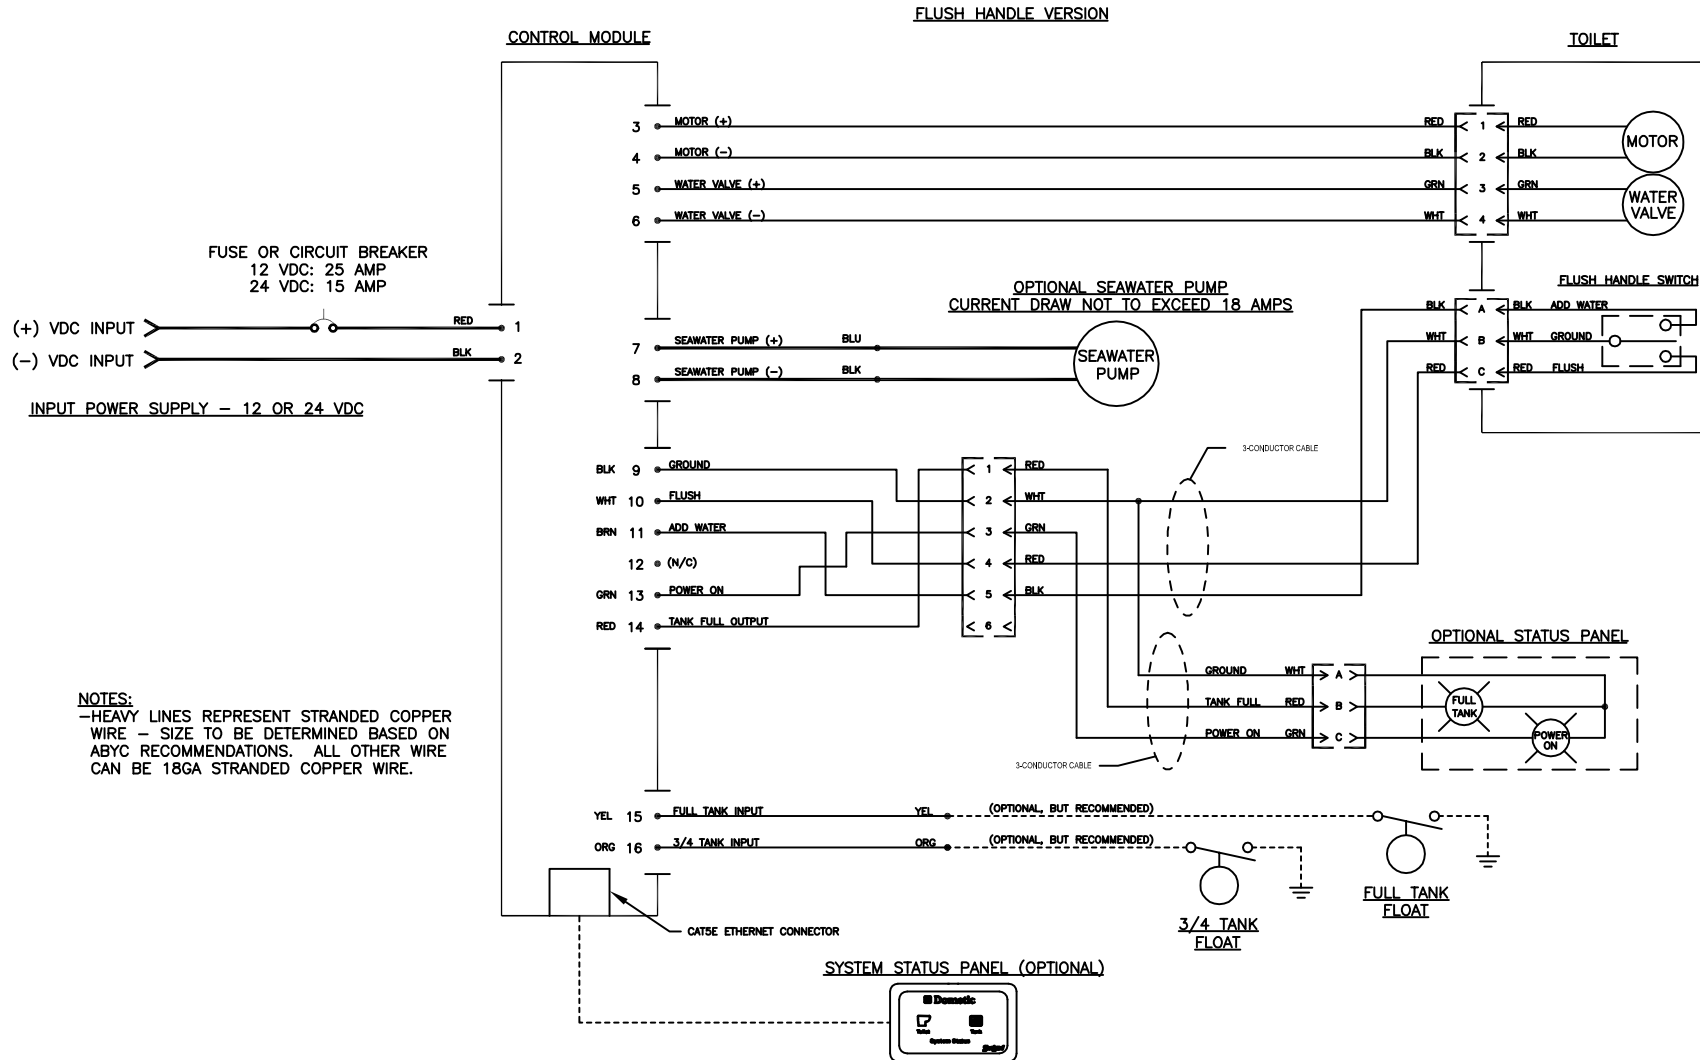

PARTS LIST: 8700 TALL SERIES W/FLUSH HANDLE

WIRING DIAGRAM

WIRING DIAGRAM DWG REF.:
345860; SHEET 3

P/N: 600346355
REV: 08-01/15

PARTS LIST: 8700 TALL SERIES W/FLUSH SWITCH

ITEM	PART NUMBER & DESCRIPTION
1	385311005 - SEAT/COVER WOOD - WHITE 385311006 - SEAT/COVER WOOD - BONE 385311597 - SEAT/COVER WOOD - EBONY
2	385311934 - 8700 SERIES BOWL KIT - WHITE 385311935 - 8700 SERIES BOWL KIT - BONE 385311936 - 8700 SERIES BOWL KIT - EBONY
3	385311164 - 1/2" SEALING GROMMET
4	385316906 - VACUUM BREAKER KIT, Includes Item 3
5	385345377 - BOWL WATER SUPPLY HOSE
6	385311547 - WATER SUPPLY HOSE REPLACEMENT
7	385311545 - WATER VALVE KIT - 12VDC 385311546 - WATER VALVE KIT - 24VDC
8	385311705 - WATER VALVE MOUNTING BRACKET KIT
9	385311706 - DISCHARGE TUBE-8700 SERIES Includes Anti-Siphon Valve
10	385880070 - DISCHARGE TUBE VALVE ADAPTER
11	385311620 - 1 1/2" CHECK VALVE
12	385311315 - 1 1/2" VALVE ADAPTER
13	385880071 - 1 1/2" VALVE ADAPTER ELBOW

ITEM	PART NUMBER & DESCRIPTION
14	385880072 - 1" VALVE ADAPTER
15	385311708 - BOWL OUTLET TUBE, Includes Item 16
16	385312013 - BOWL OUTLET TUBE FLAPPER VALVE
17	385880072 - 1" VALVE ADAPTER
18	385880068 - MOTOR/MACERATOR ASSY - 12VDC 385880069 - MOTOR/MACERATOR ASSY - 24VDC
19	385311779 - MOTOR/MAC MOUNTING STRAP
20	385311875 CONTROL MODULE 12/24VDC (DBH)
21	313600021 - DOMETIC TOUCHPAD FLUSH SWITCH-WHITE 313600022 - DOMETIC TOUCHPAD FLUSH SWITCH-BLACK
22*	313409010 - DOMETIC FLUSH CONTROL-STD GRAY 313409020 - DOMETIC FLUSH CONTROL- STD WHITE
23*	313409030 - DOMETIC FLUSH CONTROL-PLAYBUS GRAY
N/S	385880081 - VIMAR/GEWISS FLUSH SWITCH WIRE HARNESS
N/S	385880082 - DOMETIC TOUCHPAD FLUSH SWITCH CABLE

* Optional Accessories Sold Separately & Not Included With Every Model