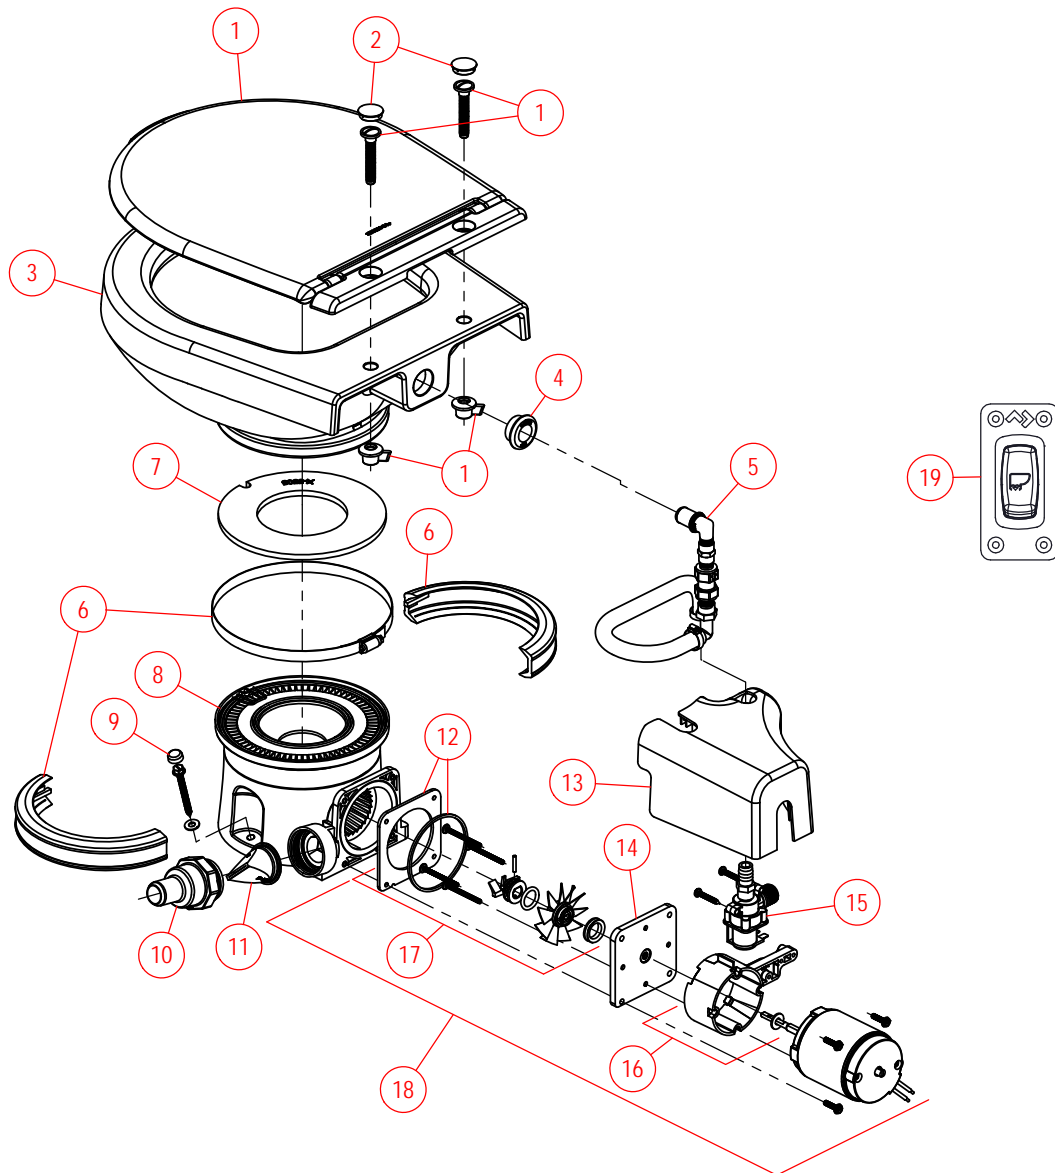

PARTS LIST: ORBIT 7225 MODEL

ITEM	PART NO	LEGACY NO & DESCRIPTION
1	385312104	385312104 - LOW-PROFILE ECOVAC SEAT/CVR-WHT Includes Mounting Hardware & Hardware Caps
2	385311648	385311648 - SEAT MOUNTING COVER - WHITE
3	385310676	385310676 - BOWL KIT - WHITE
4	385311164	385311164 - ½" SEALING GROMMET
5	4471007025	385312108.RPL - CHK VALVE/BOWL SUPPLY HOSE-7225 Includes Check Valve, Bowl Supply Hose & Clamps
6	385310025	385310025 - BOWL/BASE CLAMP KIT - WHITE
7	385311979	385311979 - BOWL SEAL
8	385311980	385311980 - BASE KIT - WHITE
9	385310679	385310679 - MOUNTING HARDWARE - WHITE
10	385880072	385880072 - 1" DISCHARGE FITTING
11	385311620	385311620 - 1½" CHECK VALVE

ITEM	PART NO	LEGACY NO & DESCRIPTION
12	385312033	385312033 - FLANGE GASKET REPLACEMENT KIT
13	385311985	385311985 - 7000 SERIES PUMP/MOTOR COVER - WHITE
14	385311987	385311987 - MOTOR MOUNTING PLATE Includes All Pump Seals & Mounting Hardware
15	385311851	385311851 - WATER VALVE KIT - 12VDC Includes Mounting Screws & Clamps
16	385311992	385311992 - WATER VALVE MTG SPACER Includes All Pump Seals
17	385311988	385311988 - MACERATOR BLADE REBUILD KIT Includes Mounting Hardware
18	385311995	385311995 - PUMP/MOTOR 12VDC REPL'T COMPLETE
19	385311997	385311997 - DFS-1F FLUSH SWITCH PANEL Includes Mounting Screws

P/N: 600347343
REV: 03-10/21