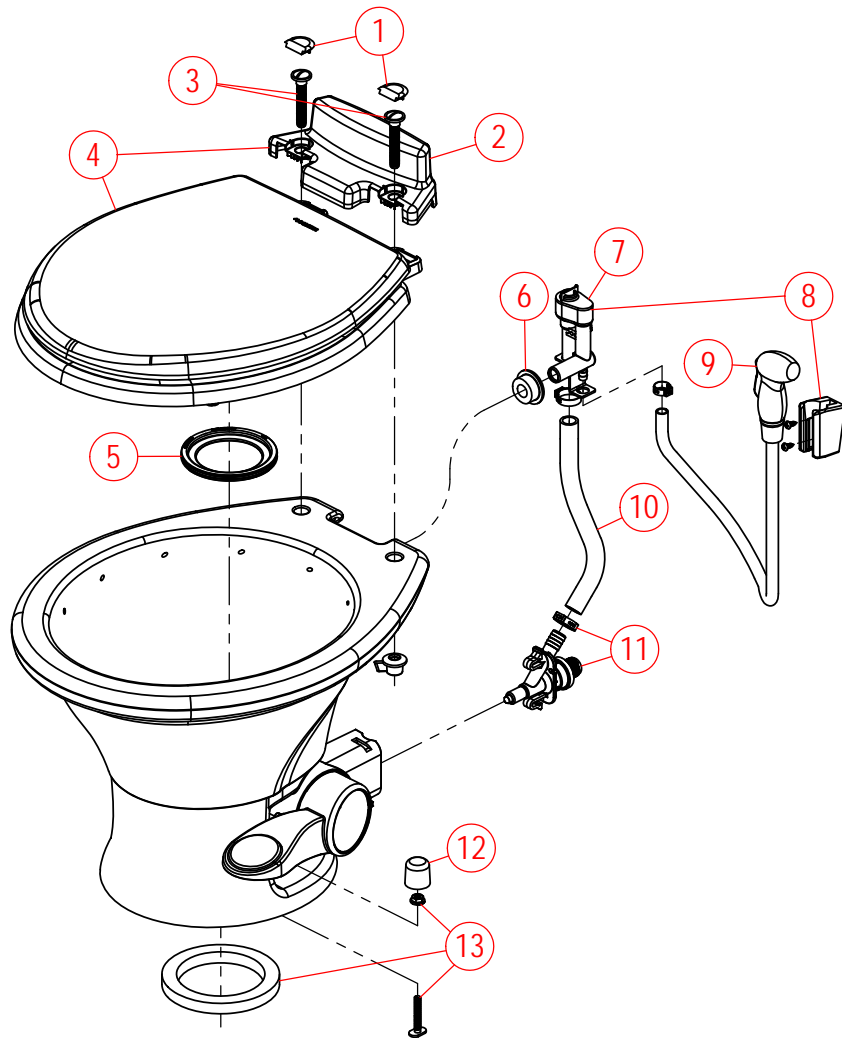

PARTS LIST: 311S WSC MODEL

ITEM	PART NO	LEGACY NO & DESCRIPTION
1	4471012033 4471012034	385312210 - SEAT BOLT CAP-WHT 385312211 - SEAT BOLT CAP-BONE
2	385312110 385312111	385312110 - VACUUM BREAKER COVER - WHITE 385312111 - VACUUM BREAKER COVER - BONE Includes Bolt Caps & Seat Bolts
3	385311861	385311861 - SEAT/COVER MOUNTING HARDWARE
4	385312075 385312076	385312075 - SLOW-CLOSE SEAT/CVR REP'L-WHITE 385312076 - SLOW-CLOSE SEAT/CVR REP'L-BONE Includes Mtg Hardware & Bolt Covers
5	385311658	385311658 - FLUSH BALL SEAL
6	385311164	385311164 - ½" SEALING GROMMET
7	385230335	385230335 - VACUUM BREAKER KIT (For Sprayer Option) Includes Sealing Grommet

ITEM	PART NO	LEGACY NO & DESCRIPTION
8*	385319054	385319054 - HAND SPRAY KIT W/VAC BREAKER-WHITE Includes Items Grommet, Vac Breaker & Sprayer Brkt
9*	385311124	385311124 - HAND SPRAYER - WHITE Includes Mounting Bracket
10	385311869	385311869 - BOWL SUPPLY HOSE Includes Hose Clamps
11	385311641	385311641 - WATER VALVE KIT
12	385311654 385311655	385311654 - FLOOR BOLT CAP - WHITE 385311655 - FLOOR BOLT CAP - BONE
13	385311652 385311653	385311652 - MTG HARDWARE & FLOOR SEAL-WHITE 385311653 - MTG HARDWARE & FLOOR SEAL-BONE Includes Floor Bolt Covers

* Optional Accessories; Not Provided With Every Model

P/N: 600347347
REV: 04-10/23