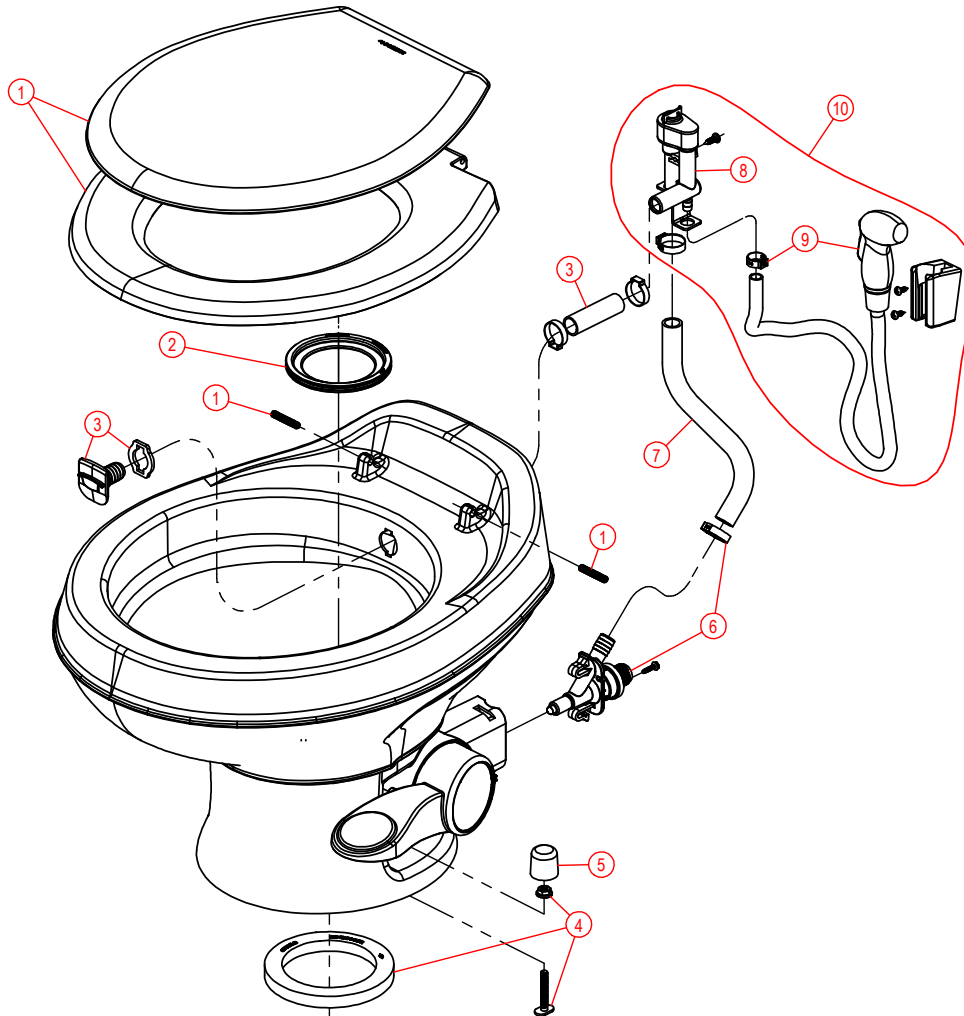

PARTS LIST: 301 & 301S LOW-PROFILE GRAVITY TOILET

ITEM	PART NUMBER & DESCRIPTION
1	385311930 - SEAT/COVER REPLACEMENT - WHITE 385311931 - SEAT/COVER REPLACEMENT - BONE Includes Mounting Hardware
2	385311658 - FLUSH BALL SEAL
3	385311932 - BOWL WASH SPRAY NOZZLE KIT - WHITE 385311933 - BOWL WASH SPRAY NOZZLE KIT - BONE
4	385311652 - MTG HARDWARE & FLOOR SEAL - WHITE 385311653 - MTG HARDWARE & FLOOR SEAL - BONE Includes Item 5
5	385311654 - FLOOR BOLT CAP - WHITE 385311655 - FLOOR BOLT CAP - BONE

ITEM	PART NUMBER & DESCRIPTION
6	385311641 - WATER VALVE KIT
7	385312157 - BOWL SUPPLY HOSE Includes Mounting Clamps
8	385230335 - VACUUM BREAKER KIT (For Sprayer Option)
9*	385311124 - HAND SPRAYER - WHITE Includes Mounting Bracket
10*	385319054 - HAND SPRAY KIT w/VAC BREAKER - WHITE Includes Items 8, & 9.

* Optional Accessories; Not Provided With Every Model

P/N: 600347283
REV: 04-10/18