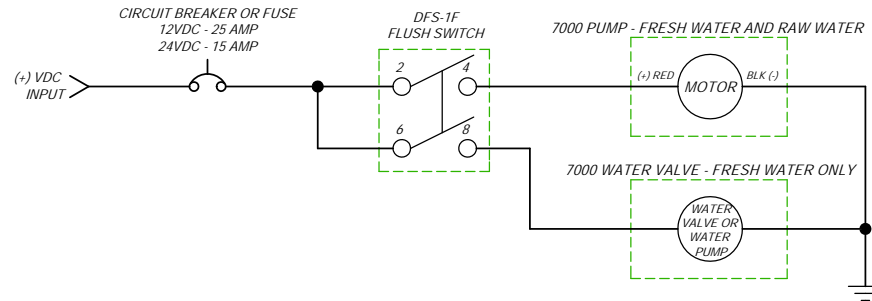

PARTS LIST: PARTS LT, 7160 MODEL

7000 SERIES FRESH/RAW WATER WIRING DIAGRAM - WITHOUT TANK FULL RELAY