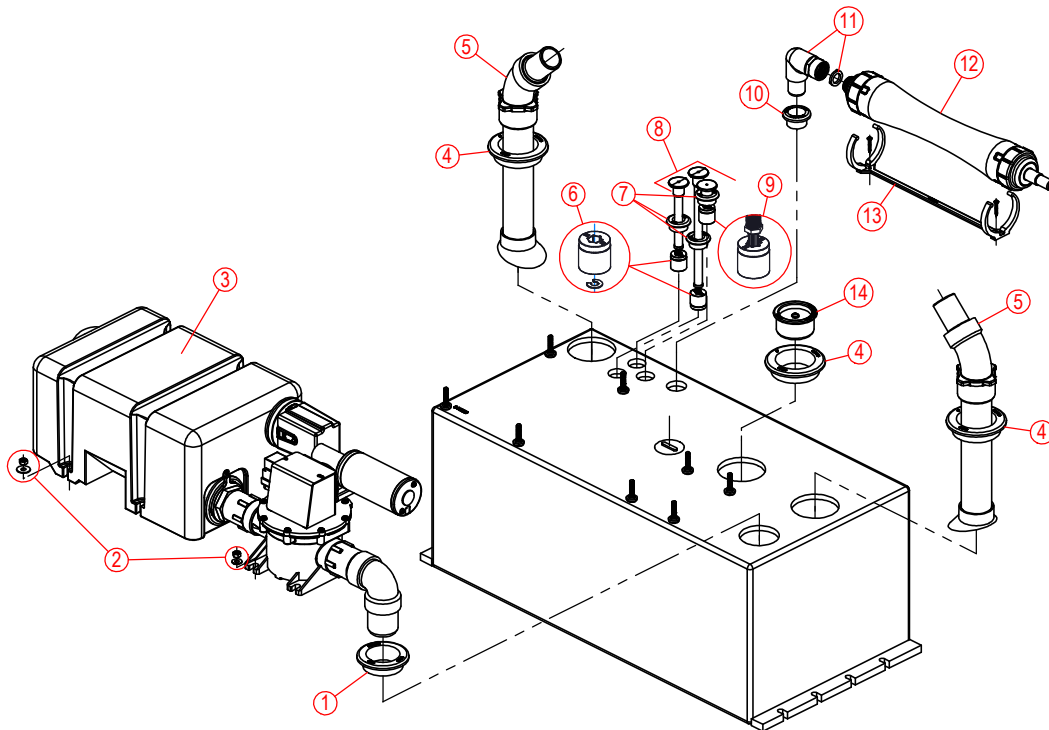

PARTS LIST: 4020 HOLDING TANK - 322402025

ITEM	PART NUMBER & DESCRIPTION
1	385311111 - 1 1/2" SEALING GROMMET
2	385310939 - PUMP/VG MOUNTING HARDWARE
3	N/A - VACUUM GENERATOR See Vacuum Generator Parts List
4	385311110 - 2" SEALING GROMMET
5	385312049 - DIPTUBE ASSY w/45° OUTLET ELBOW Includes Item 4
6	385311103 - TANK LEVEL FLOAT & LOCK RING
7	385311164 - 1/2" SEALING GROMMET
8	385312050 - TANK LEVEL w/DT CONNECTOR Includes Item 7
9	385230268 - THREADED STEM/FLOAT REPLACEMENT
10	385311112 - 3/4" SEALING GROMMET
11	385311091 - 3/4" VENT FILTER ELBOW FITTING Includes Item 8
12	309311002 - VENT FILTER REPLACEMENT CARTRIDGE Order Kit 385312060 for Replacement Fittings
13	385311106 - VENT FILTER MOUNTING BRACKET Includes Mounting Hardware
14	313255247 - TANKSAVER Includes Item 3

P/N: 600347177
REV: 02-04/16