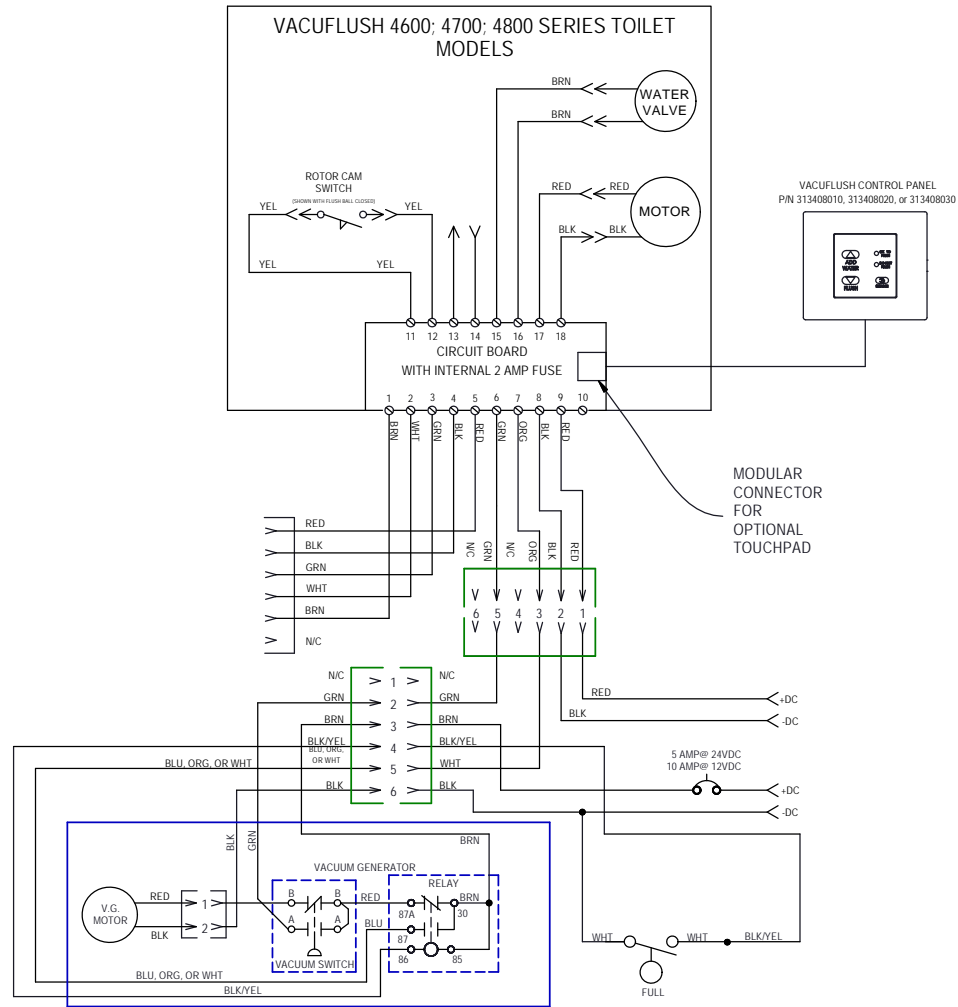

PARTS LIST: 4829 MODEL

NOTE: DEUTSCH/AMP PLUGS AND RECEPTACLES ARE OPTIONAL ELECTRICAL CONNECTORS ON VARIOUS PRODUCT MODELS. YOUR INSTALLED MODEL MAY OR MAY NOT HAVE DEUTSCH/AMP ELECTRICAL CONNECTORS. OEM SUPPLIED WIRING CAN ALSO VARY IN COLOR.

WIRING DIAGRAM DWG REF.:
346612.21

P/N: 600346471
REV: 03-01/23