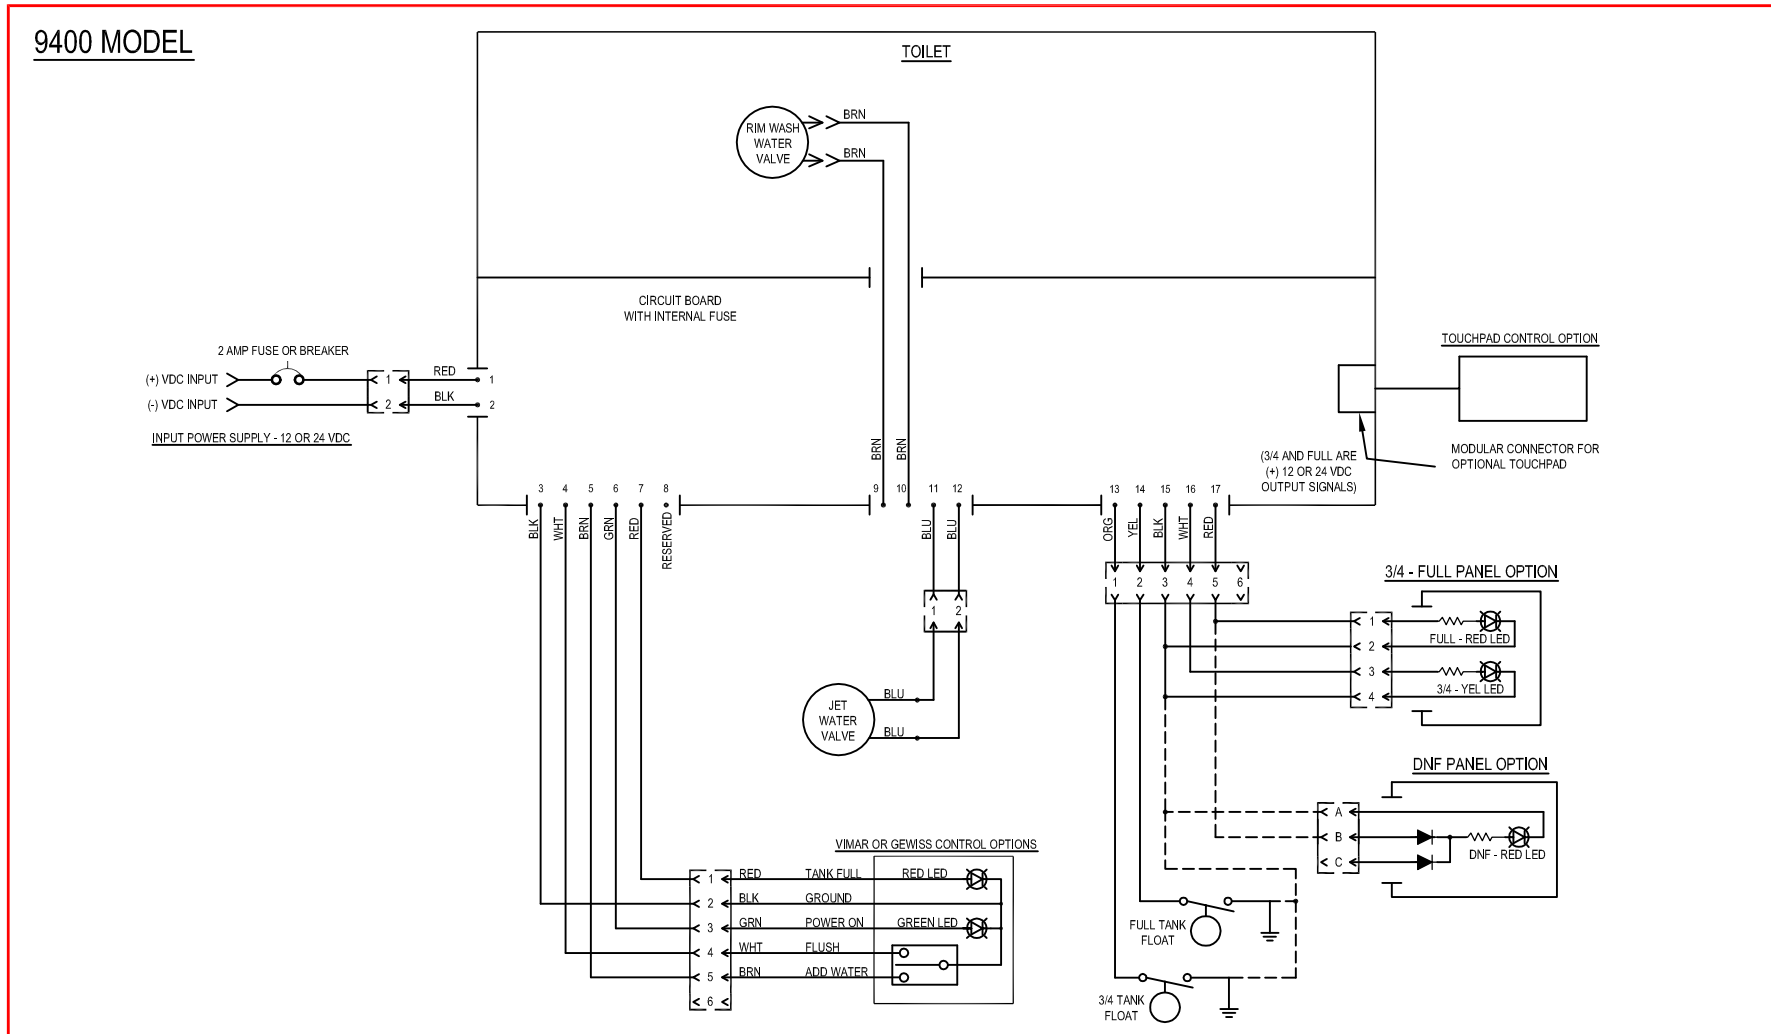

PARTS LIST: 9400 MODEL SERIES (ABOVE-FLOOR DISCHARGE OPTION)

WIRING DIAGRAM DWG REF.:
700340109; SHEET 3

P/N: 600346799
REV: 02-10/14

PARTS LIST: 9640 MODEL SERIES (THRU-FLOOR DISCHARGE OPTION)

ITEM	PART NUMBER & DESCRIPTION
1	385311618 - SEAT/COVER SLOW-CLOSE - WHITE 385311619 - SEAT/COVER SLOW-CLOSE - BONE
2	385311870 - 9640 BOWL KIT - WHITE 385311871 - 9640 BOWL KIT - BONE Includes Item 5
3	385311905 - WATER VALVE KIT - 24VDC
4	385311910 - WATER JET INLET TUBE KIT
5	385311011 - BASE TO BOWL MOUNTING HARDWARE
6	385311111 - 1 1/2" SEALING GROMMET
7	385311911 - FLOOR FLANGE/MTG ADAPTER KIT Includes Item 6

ITEM	PART NUMBER & DESCRIPTION
8	385311912 - DISCHARGE TUBE-THRU FLOOR Includes Item 9
9	385880080 - ANTISIPHON VALVE REPLACEMENT
10	385311914 - BASE SEAL REPLACEMENT
11	385311018 - WATER SUPPLY HOSE
12	385311463 - BOWL MOUNTING HARDWARE KIT
13	385311919 - CONTROL MODULE 12/24VDC
14	85345377 - BOWL WATER SUPPLY HOSE Includes Hose Clamps
15	385311456 CHECK VALVE KIT Includes Item 16
16	385311164 - 1/2" SEALING GROMMET
17	85311915 - COMPONENT MOUNTING STRAP KIT Kit Quantity Is One Set
18	385311921 - 93/94/96 THUR FLOOR BASE KIT - 24VDC Includes Item 3-5 & 8-11
19	385311925 - JET VALVE ASSEMBLY - 24VDC
20	313600022 - DOMETIC TOUCHPAD FLUSH SWITCH - BLACK
N/S	385311926 - 1 1/2" SWING CHECK VALVE
N/S	385312043 - 1 1/2" SWING CHECK VALVE-UNION