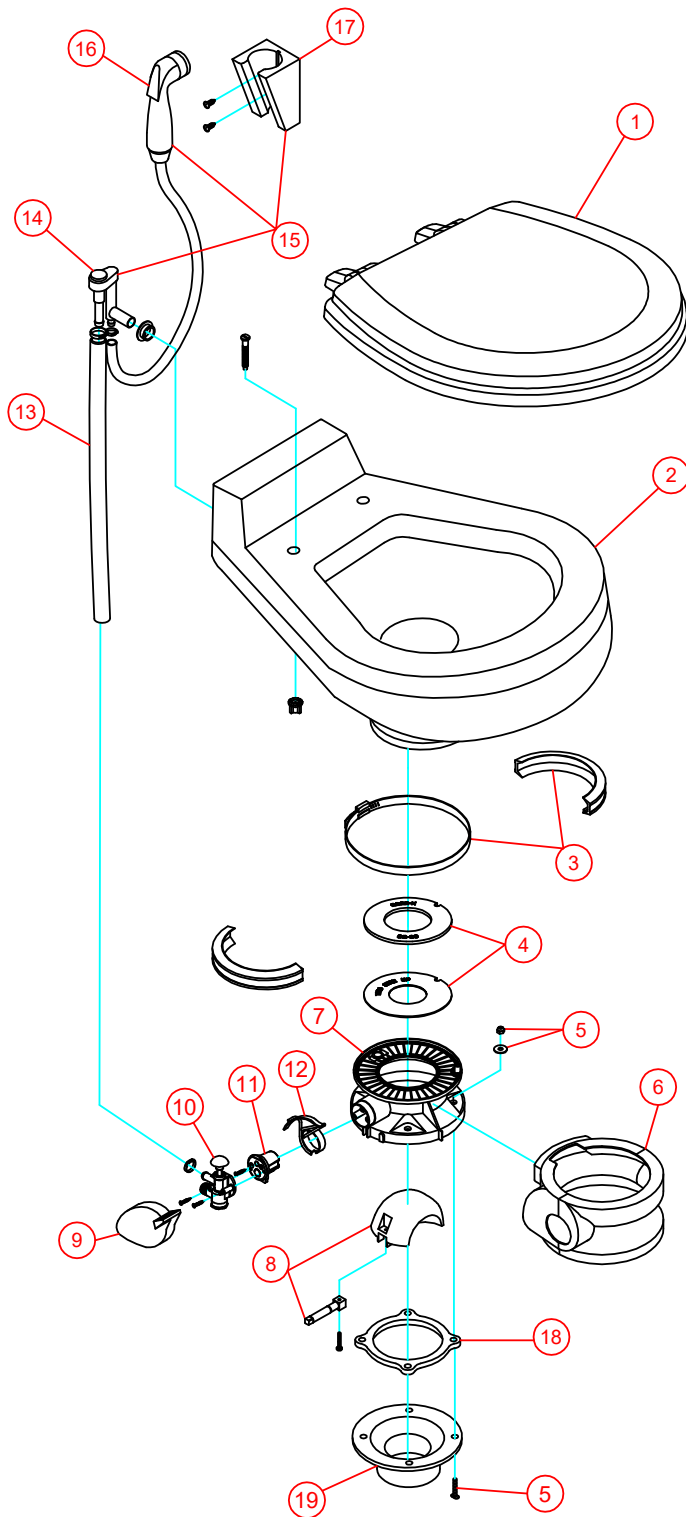

PARTS LIST: 2011

ITEM PART NUMBER & DESCRIPTION

1	385344436 - SEAT ASSEMBLY - WHITE 385344437 - SEAT ASSEMBLY - BONE 385344438 - SEAT ASSEMBLY - EBONY
2	385310615 - CERAMIC BOWL KIT - WHITE 385310616 - CERAMIC BOWL KIT - BONE 385310585 - CERAMIC BOWL KIT - EBONY
3	385310048 - BAND & HALF CLAMP KIT - BONE 385310025 - BAND & HALF CLAMP KIT - WHITE
4	385311462 - SEAL REPLACEMENT KIT
5	385310064 - MOUNTING HARDWARE
6	385310108 - PEDESTAL COVER KIT - WHITE 385310109 - PEDESTAL COVER KIT - BONE 385310600 - PEDESTAL COVER KIT - EBONY
7	13 385310123 - BASE KIT - WHITE 385310124 - BASE KIT - BONE 385310588 - BASE KIT - EBONY Includes Items 3-12
8	385318162 - KIT, BALL, SHAFT & CART - WHITE 385310177 - KIT, BALL, SHAFT & CART - EBONY Includes Item 11
9	385310117 - PEDAL COVER - WHITE 385310118 - PEDAL COVER - BONE 385310593 - PEDAL COVER - EBONY
10	385314349 - WATER VALVE, KIT
11	385236096 - SPRING CARTRIDGE, KIT
12	385310579 - PEDAL, CARTRIDGE, KIT Includes Item 11
13	385340177 - HOSE, SUPPLY - BONE & EBONY 385345377 - HOSE, SUPPLY - WHITE
14	385316906 - VACUUM BREAKER, KIT - USED WITHOUT SPRAY 385230335 - VACUUM BREAKER, KIT - USED WITH SPRAY
15	385319056 - VACUUM BREAKER, SPRAY & BRACKET, KIT
16	385310809 - Hand Spray - CHROME 385310873 - Hand Spray - EBONY
17	385311131 - BRACKET, HAND SPRAY - CHROME 385311125 - BRACKET, HAND SPRAY - EBONY
18	385310063 - FLOOR FLANGE Includes Item 5
19*	385345889 - FLOOR FLANGE, 3" MPT 385345892 - FLOOR FLANGE, 3" SOCKET 385343765 - FLOOR FLANGE, 3" SPIGOT 385310961 - FLOOR FLANGE ADAPTER, 45° SWIVEL** ** Must Be Used With Seal Included

* Optional Accessories Sold Separately

P/N: 600345281
REV: 06/09

**OBSOLETE FINISHED GOOD;
PARTS MAY STILL BE AVAILABLE**