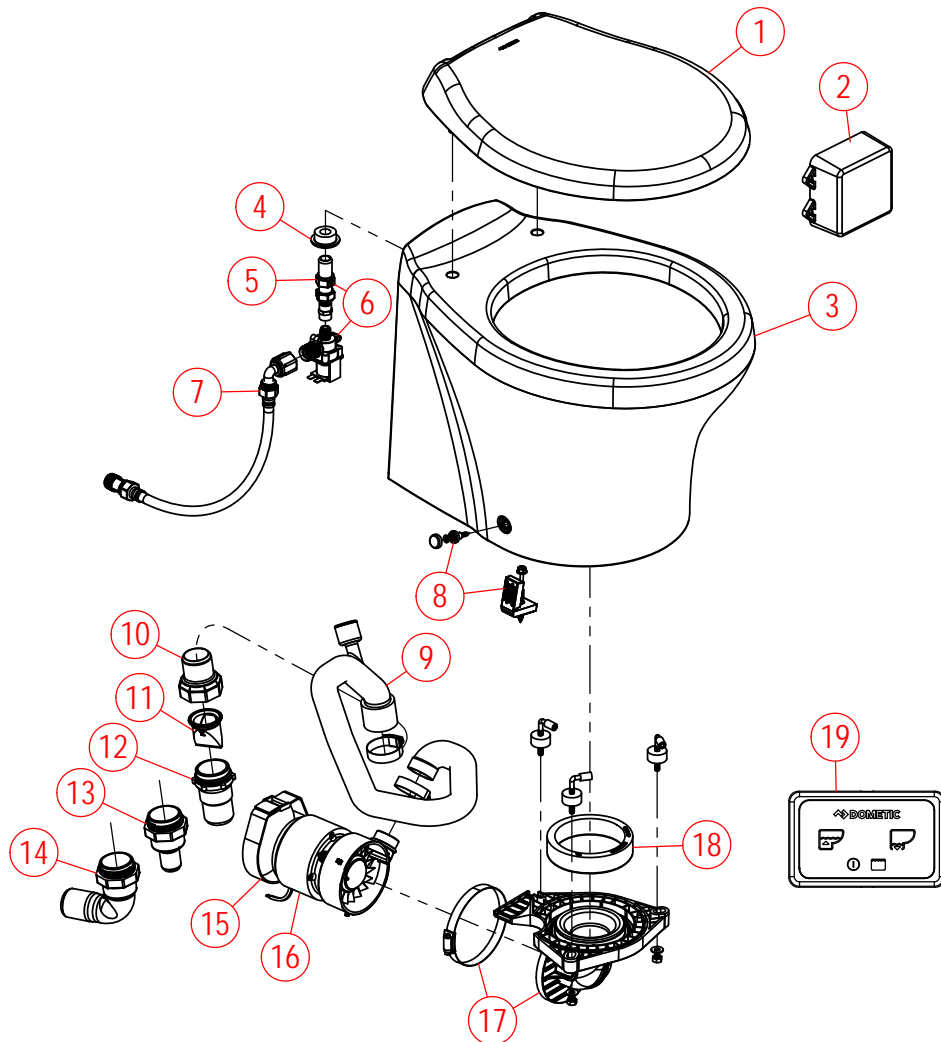

ITEM	PART NO	LEGACY NO & DESCRIPTION
11	385310076	385310076 - 1 ½" CHECK VALVE KIT, 2pcs per Kit
12	385311315	385311315 - 1 ½" OUTLET FITTING
13	385880072	385880072 - 1" DISCHARGE FITTING
14	385880071	385880071 - 1½" ELBOW DISCHARGE FITTING
15	385880083	385880083 - MOTOR/PUMP MOUNTING STRAP
16	385880068 385880069	385880068 - MOTOR/MACERATOR ASSY - 12VDC 385880069 - MOTOR/MACERATOR ASSY - 24VDC
17	385312138	385312138 - BOWL TRANSITION ADAPTER KIT Includes Bowl Seal & Mounting Hardware
18	385312137	385312137 - BOWL ADAPTER SEAL REPLACEMENT Includes Mounting Hardware
19	9108554489	313600022 - DOMETIC TOUCHPAD FLUSH SWITCH-BLK Includes Connector Cable Kit 385880082