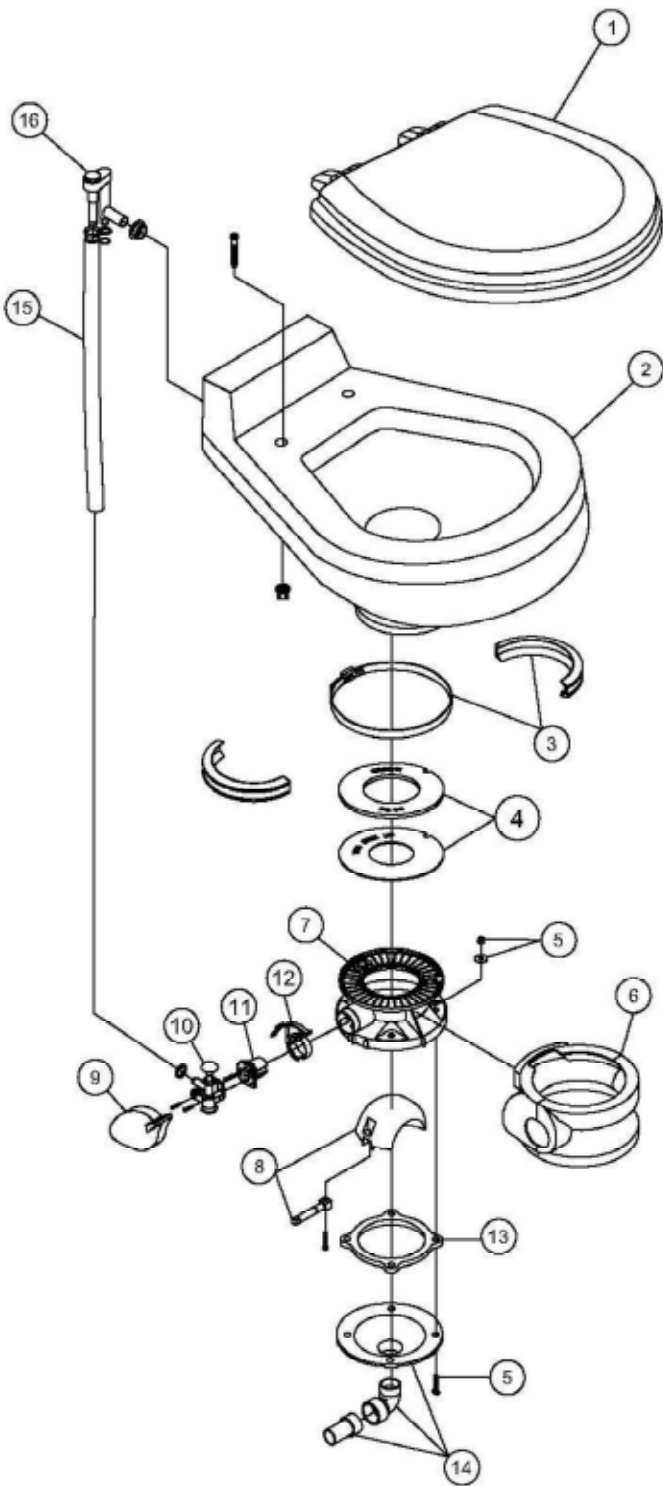

# PARTS LIST: 806

ITEM	PART NUMBER & DESCRIPTION
1	385344436 - SEAT ASSEMBLY, WHITE 385344437 - SEAT ASSEMBLY, BONE
2	385310032 - CERAMIC BOWL KIT, WHITE 385310033 - CERAMIC BOWL KIT, BONE
3	385310048 - BAND & HALF CLAMP KIT - BONE 385310025 - BAND & HALF CLAMP KIT - WHITE
4	385311462 - KIT, BASE SEAL/2 SEALS
5	385310064 - MOUNTING HARDWARE
6	385310108 - PEDESTAL COVER KIT - WHITE 385310109 - PEDESTAL COVER KIT - BONE
7	385310132 - BASE KIT - WHITE 385310133 - BASE KIT - BONE Includes Items 3-14
8	385318162 - KIT, BALL, SHAFT & CART Includes Item 11
9	385310117 - PEDAL COVER - WHITE 385310118 - PEDAL COVER - BONE
10	385314349 - WATER VALVE, KIT
11	385236096 - SPRING CARTRIDGE, KIT
12	385310579 - PEDAL, CARTRIDGE, KIT Includes Item 11
13	385310063 - FLOOR FLANGE Includes Item 5
14	385318864 - KIT, FUNNEL 506/806/706 Includes Item 5
15	385340177 - HOSE, SUPPLY - BONE 385345377 - HOSE, SUPPLY - WHITE
16	385316906 - VACUUM BREAKER, KIT