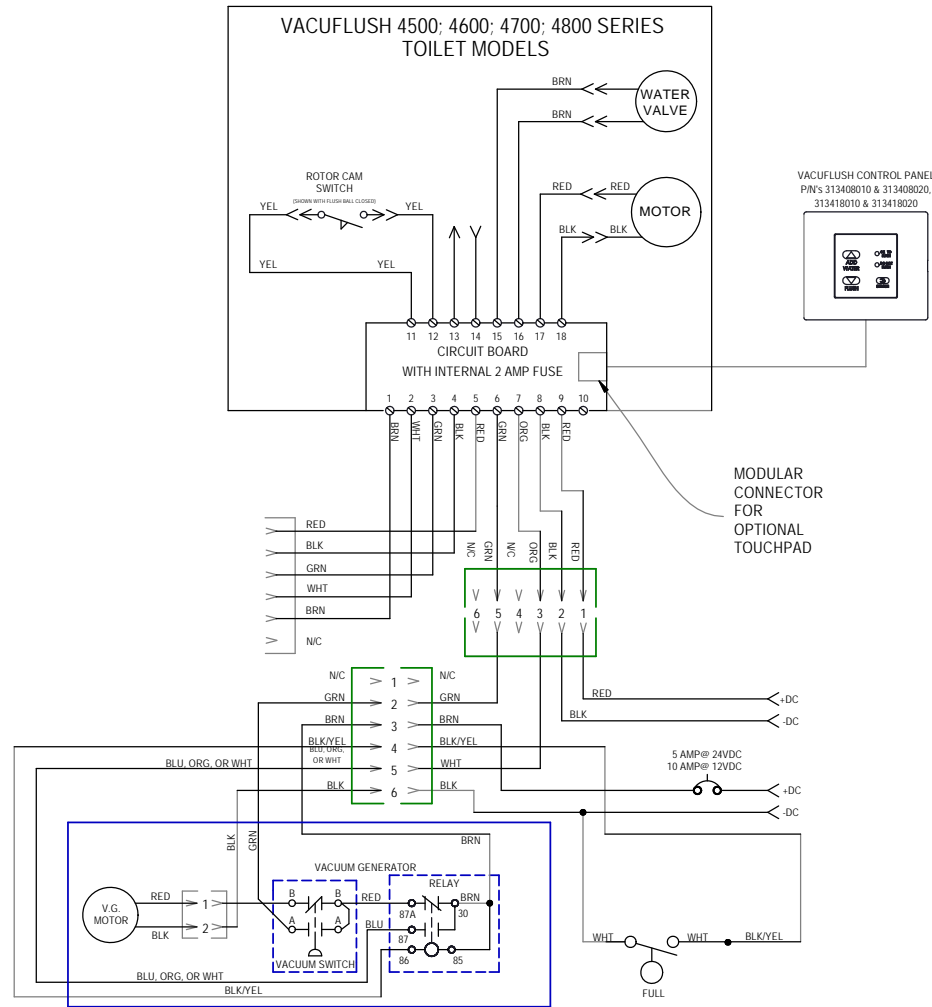

PARTS LIST: VACUFLUSH 4548

NOTE: DEUTSCH/AMP PLUGS AND RECEPTACLES ARE OPTIONAL ELECTRICAL CONNECTORS ON VARIOUS PRODUCT MODELS. YOUR INSTALLED MODEL MAY OR MAY NOT HAVE DEUTSCH/AMP ELECTRICAL CONNECTORS. OEM SUPPLIED WIRING CAN ALSO VARY IN COLOR.

P/N: 600347516
REV: 04-01/23

WIRING DIAGRAM DWG REF.:
346612.21