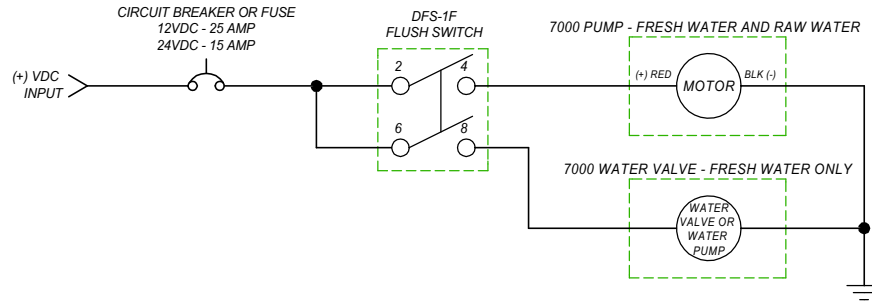

PARTS LIST: ORBIT 7120 STANDARD VERSION

7000 SERIES FRESH/RAW WATER WIRING DIAGRAM - WITHOUT TANK FULL RELAY