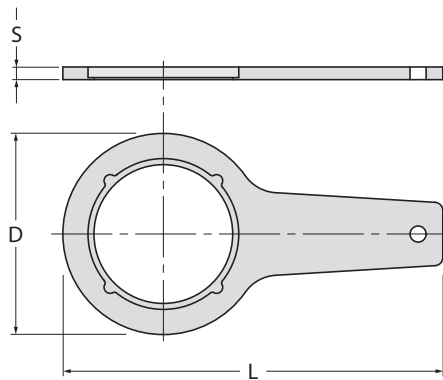

ricambi spare parts

KITCH1160

Maniglia o chiave in nylon per filtro
 Nylon handle or key for water strainer

KITCH1160

for Art. 1158 - 1160

S	6	6	6	6
L	190	190	190	190
D	100	100	100	100
Size	3/8"	1/2"	3/4"	1"